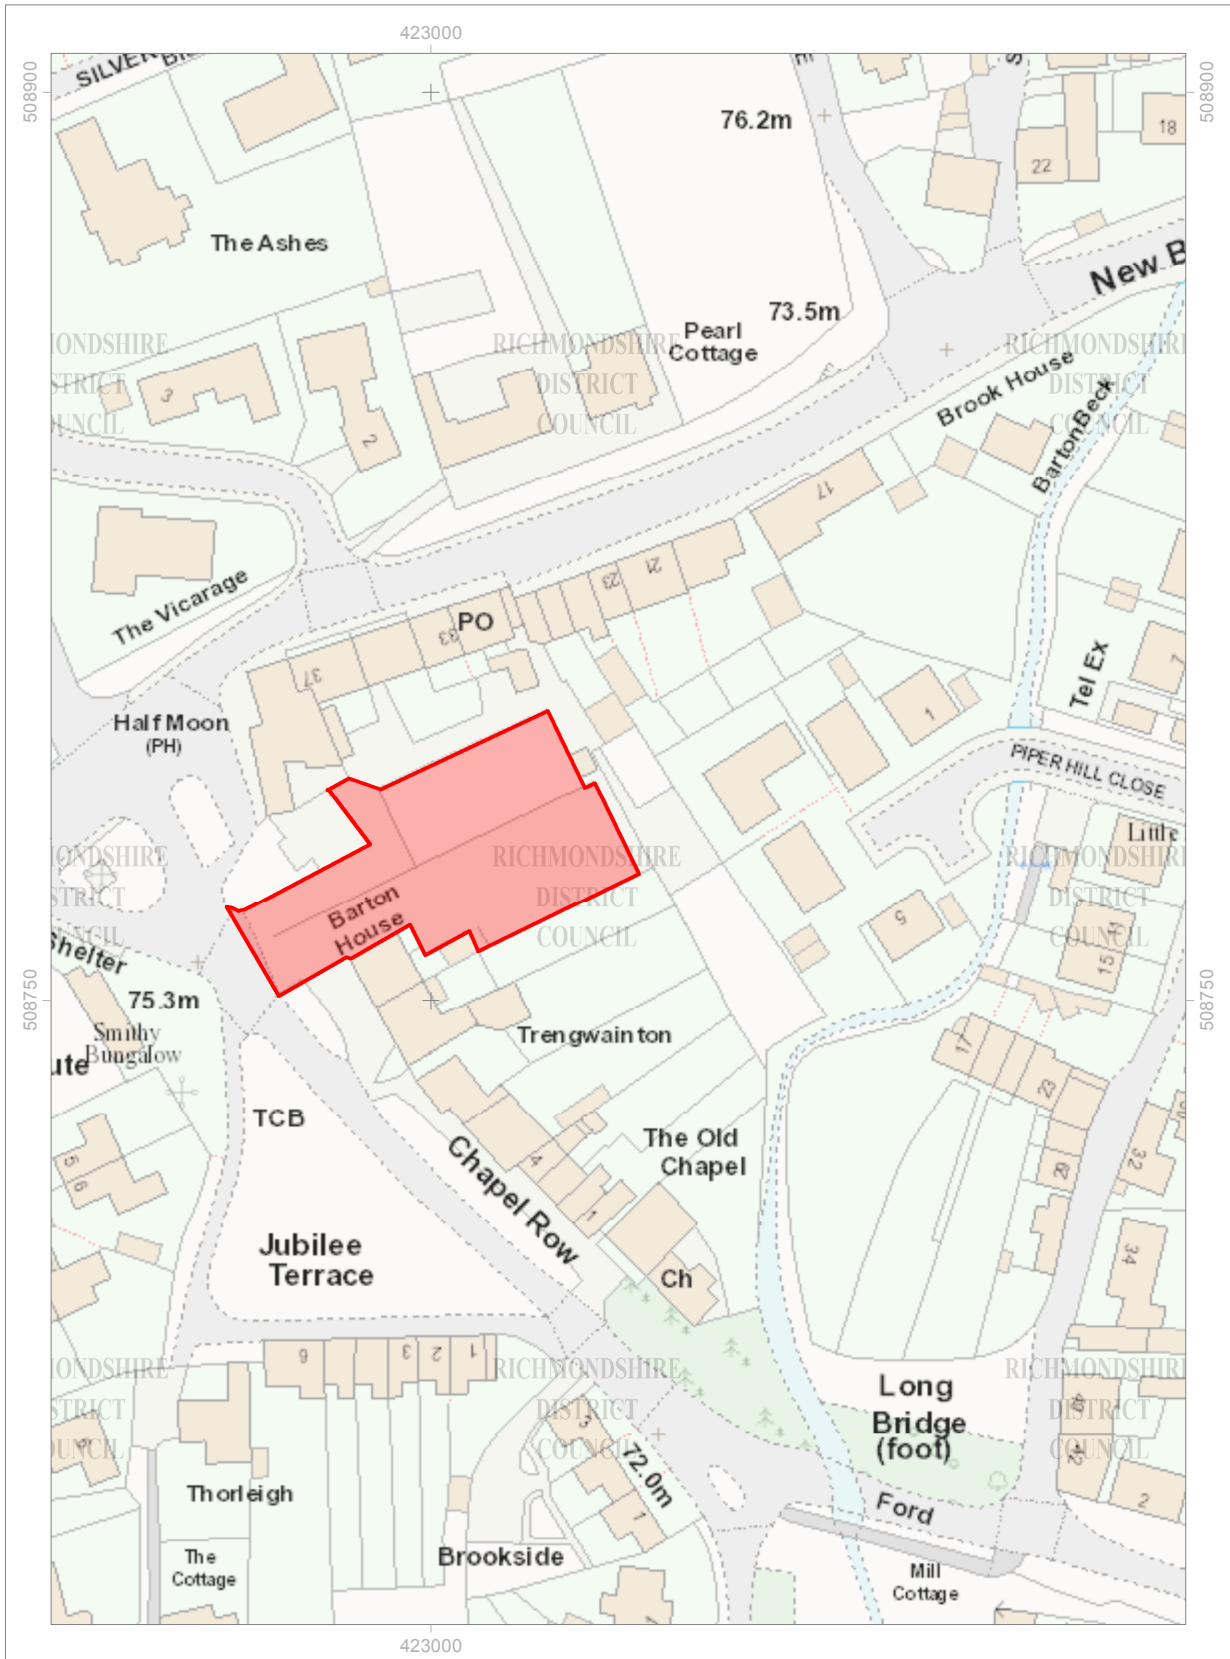

Haulage Depot

Barton

Date: 17/11/2017

Mercury House, Station Road
DL10 4JX

© Crown copyright and database right
2017. Ordnance Survey Licence No.
100018642.