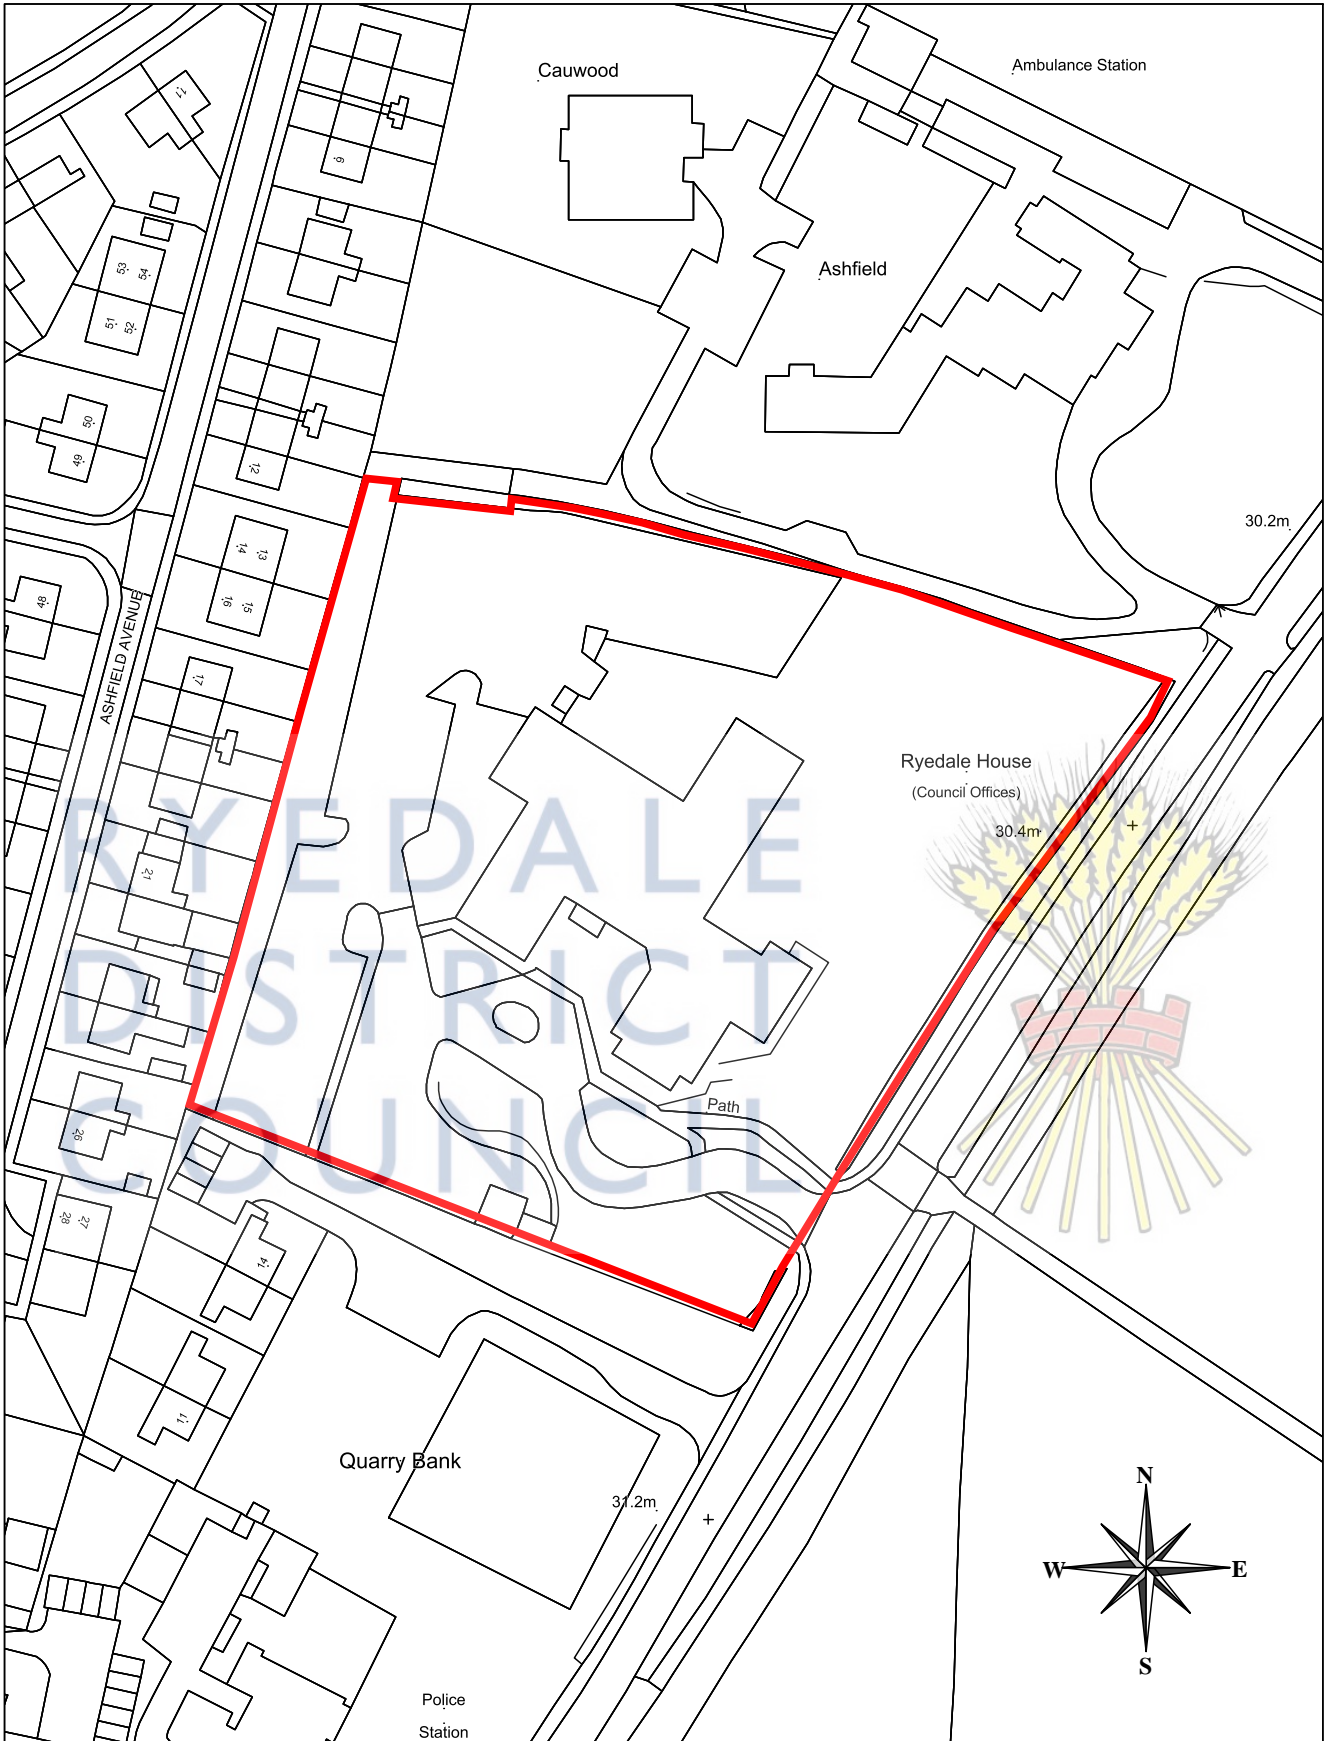

Ryedale House, Malton

Ryedale District Council
Ryedale House
Malton
North Yorkshire
YO17 7HH
Tel: (01653) 600666
Fax (01653) 696801
Email: enquiries@ryedale.gov.uk
Website: www.ryedale.gov.uk

Scale: 1:1250