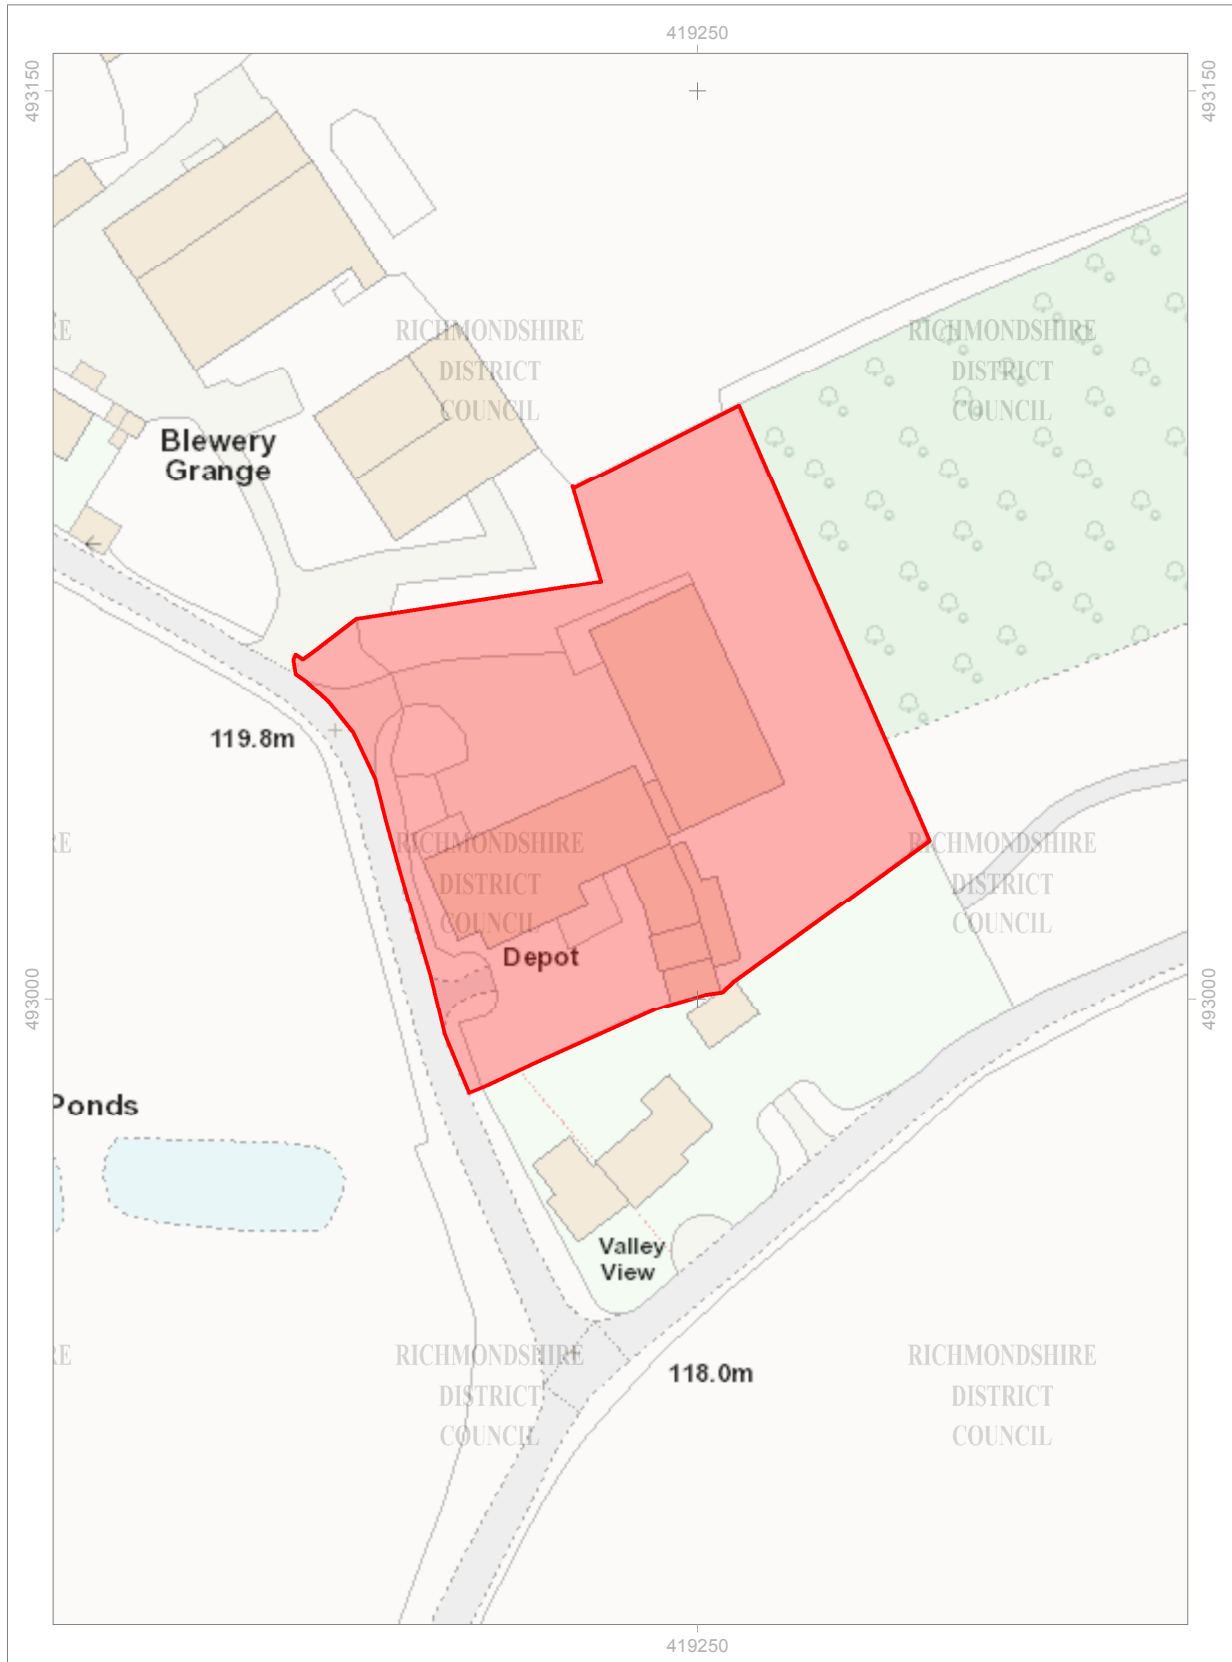

Adelphi House

Hunton

Date: 17/11/2017

Mercury House, Station Road
DL10 4JX

© Crown copyright and database right
2017. Ordnance Survey Licence No.
100018642.