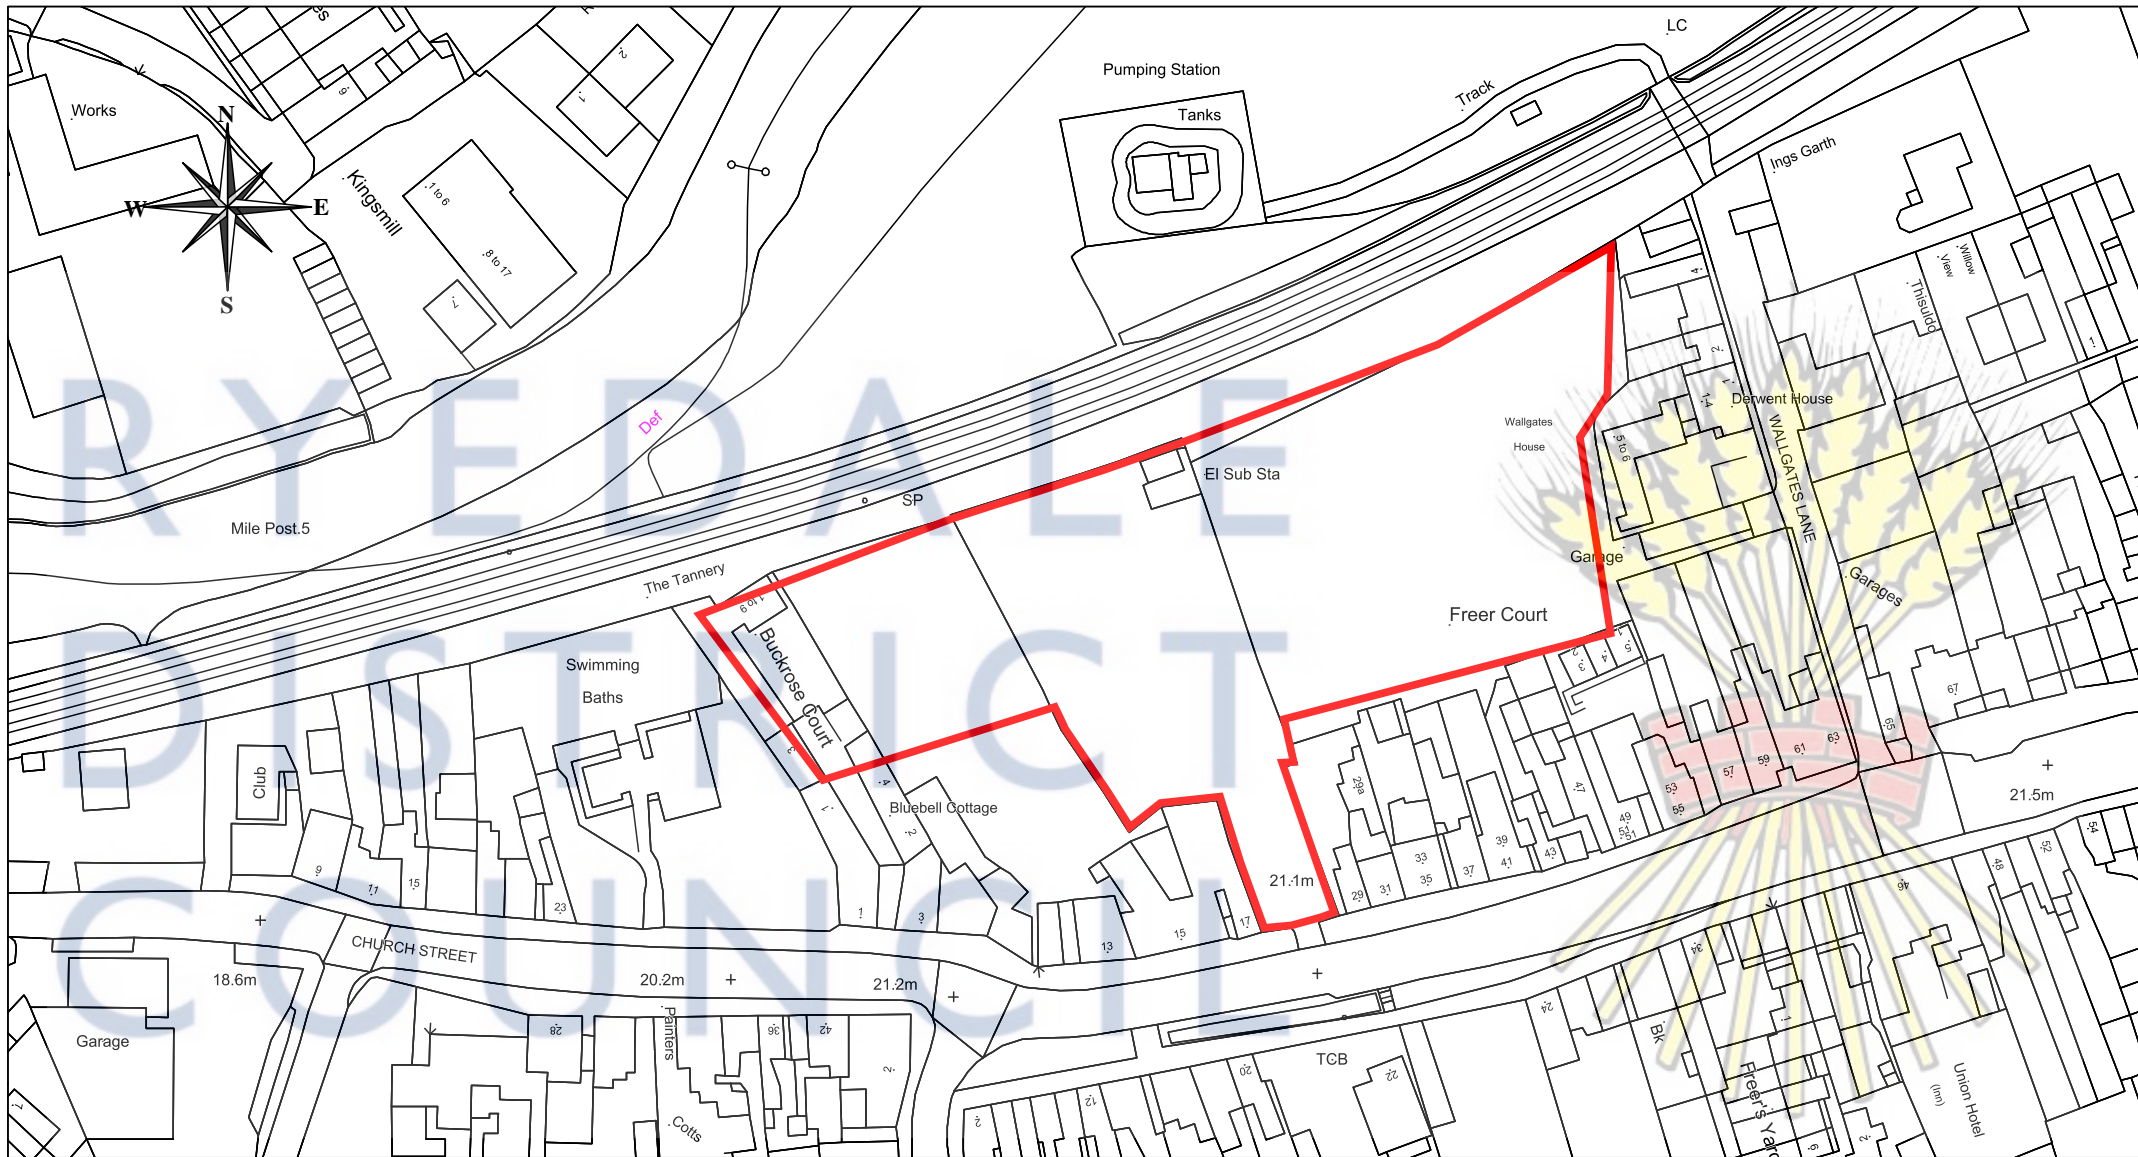

ATS (car workshop), North of Commercial Street, Norton

Ryedale District Council

Ryedale House

Malton

North Yorkshire

YO17 7HH

Tel: (01653) 600666

Fax (01653) 696801