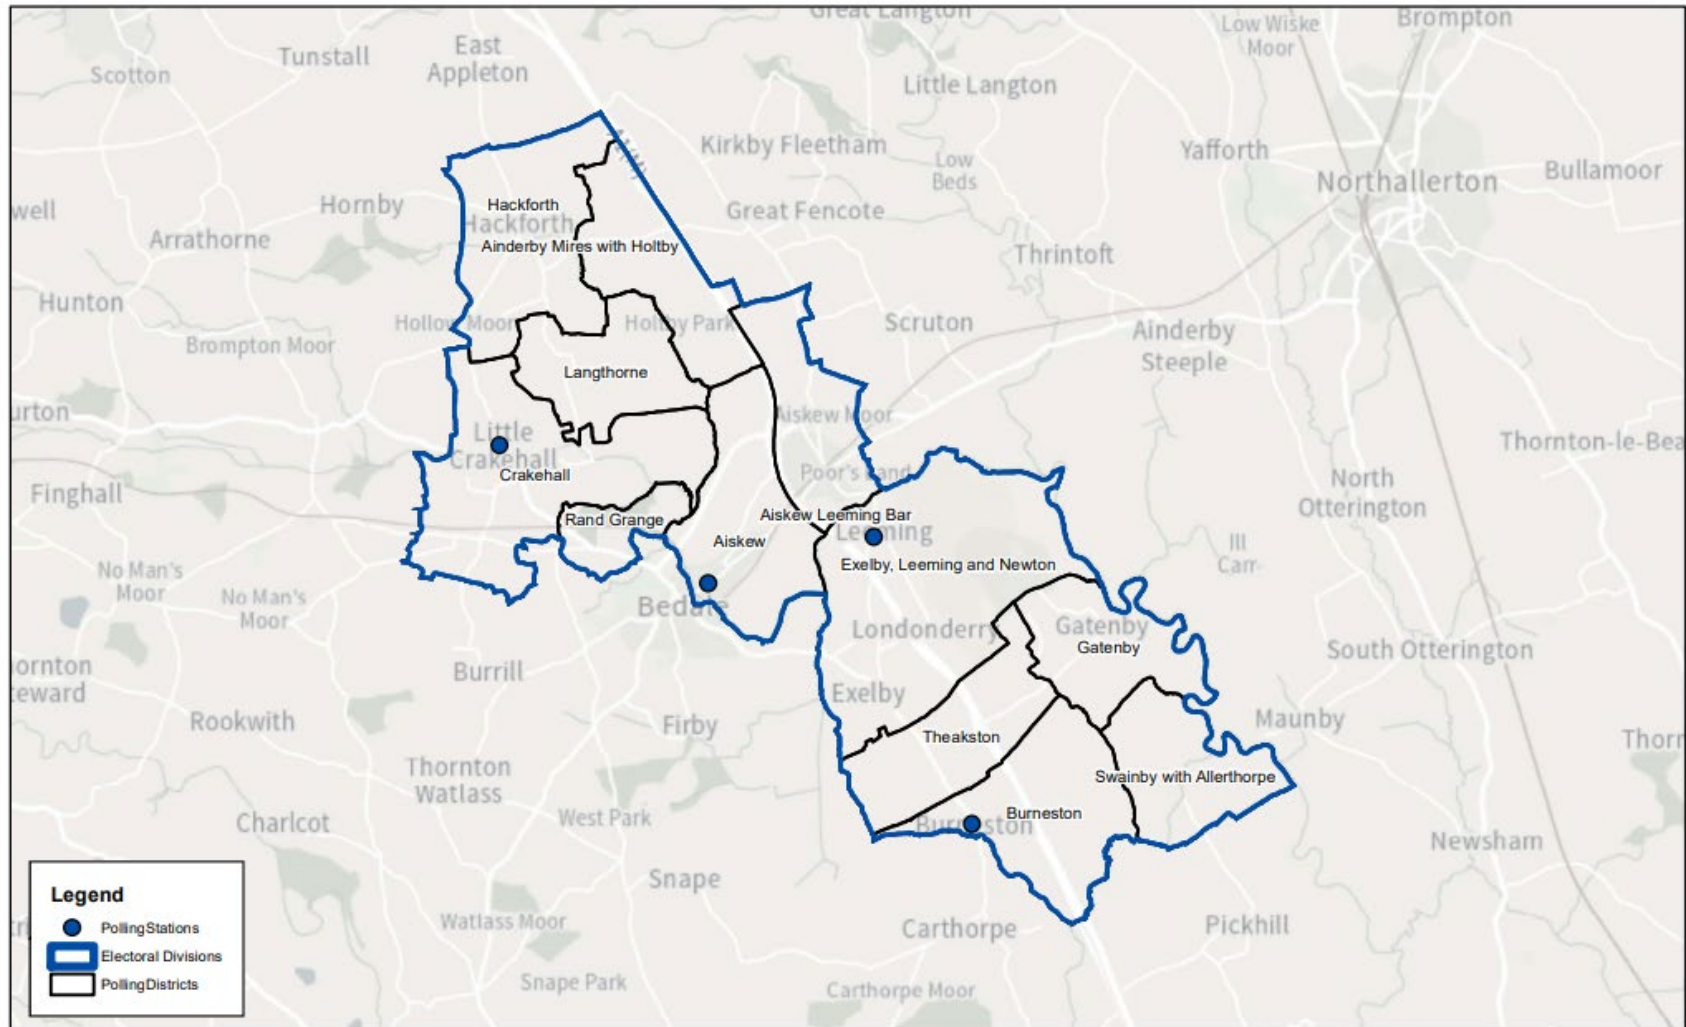

The arrangements for Aiskew and Leeming Bar division are considered to be satisfactory for electors and no changes to the boundaries or polling places are proposed.

**Electoral Division Name: Aiskew & Leeming Bar**