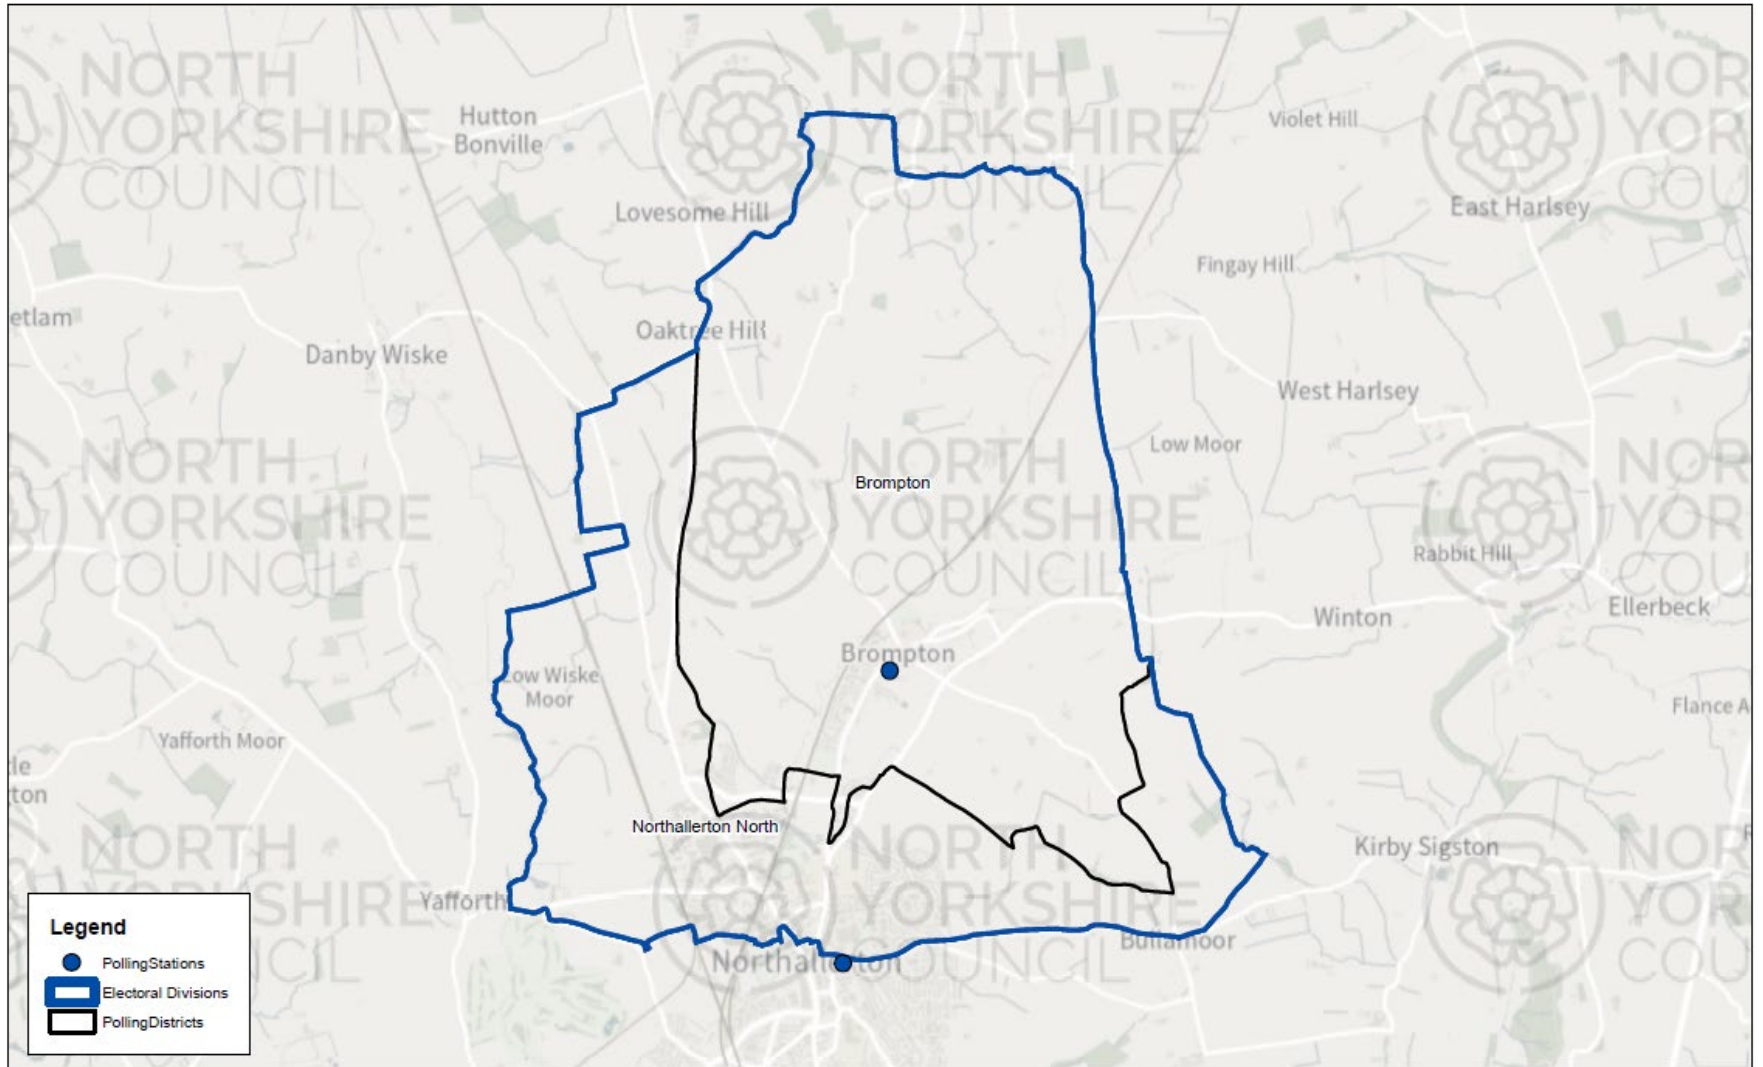

Electoral Division Name: Northallerton North & Brompton

ASG 03/10/2023

© Crown copyright and database rights 2023 Ordnance Survey 100017946