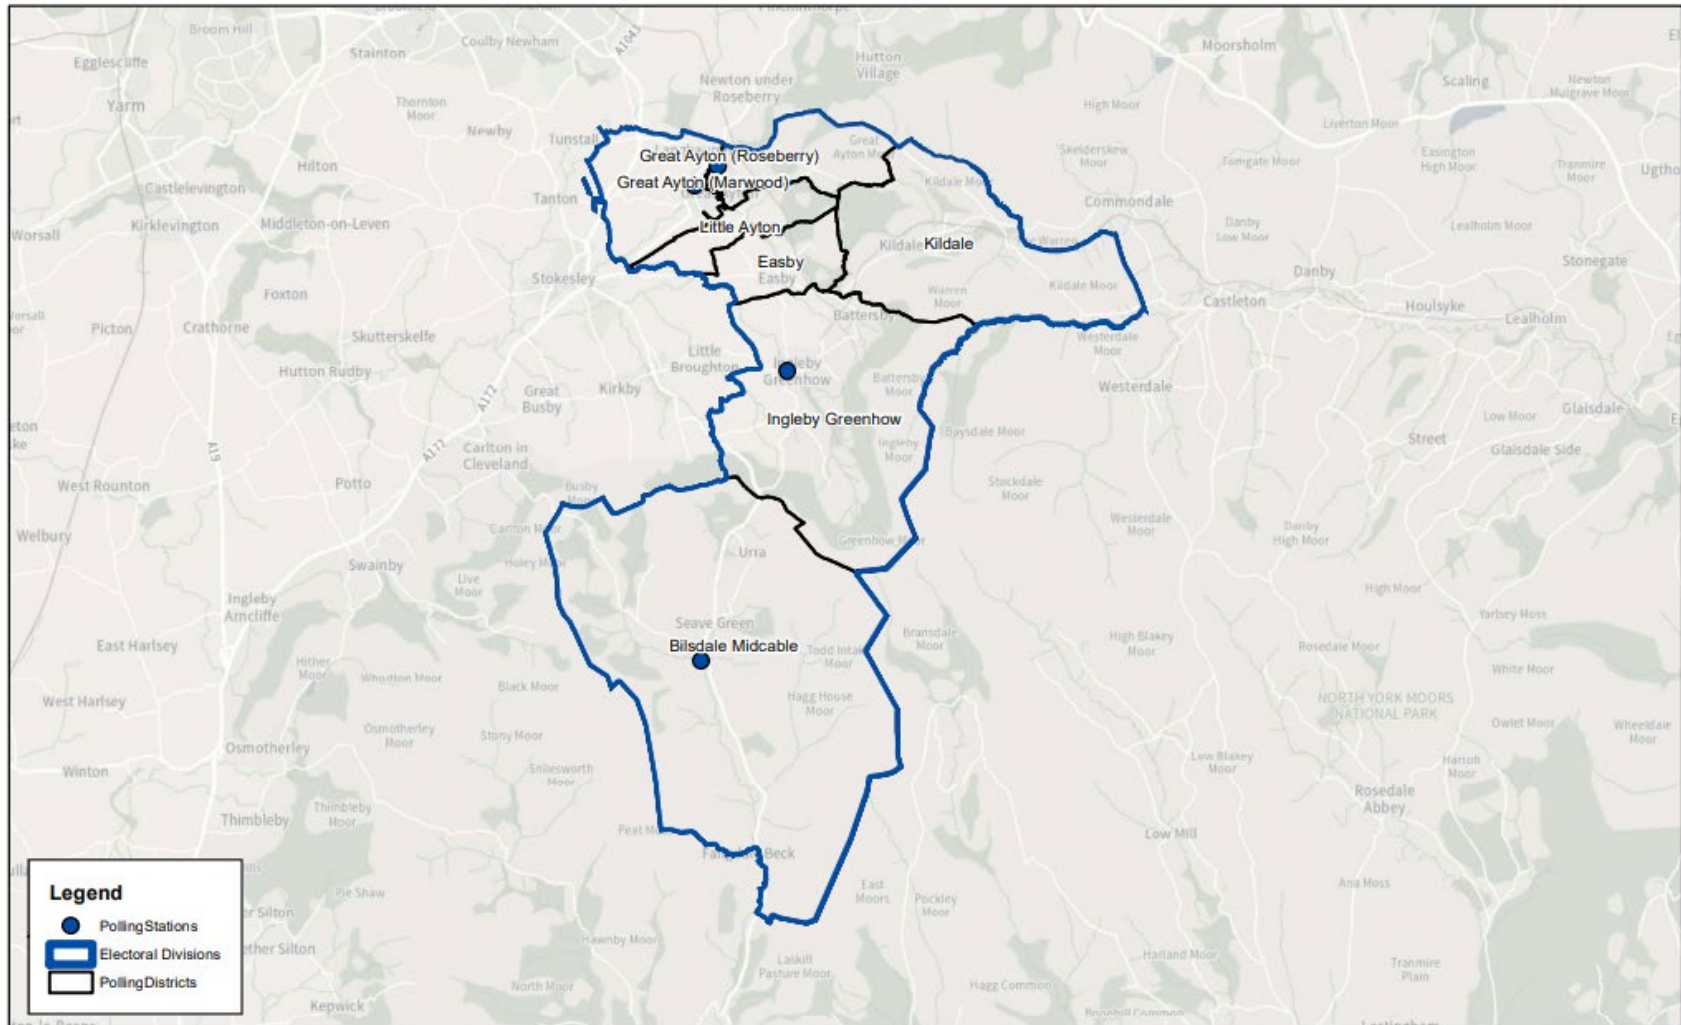

The arrangements for Great Ayton division are considered to be satisfactory for electors and no changes to the boundaries or polling places are proposed.

**Electoral Division Name: Great Ayton**

ASG 03/10/2023