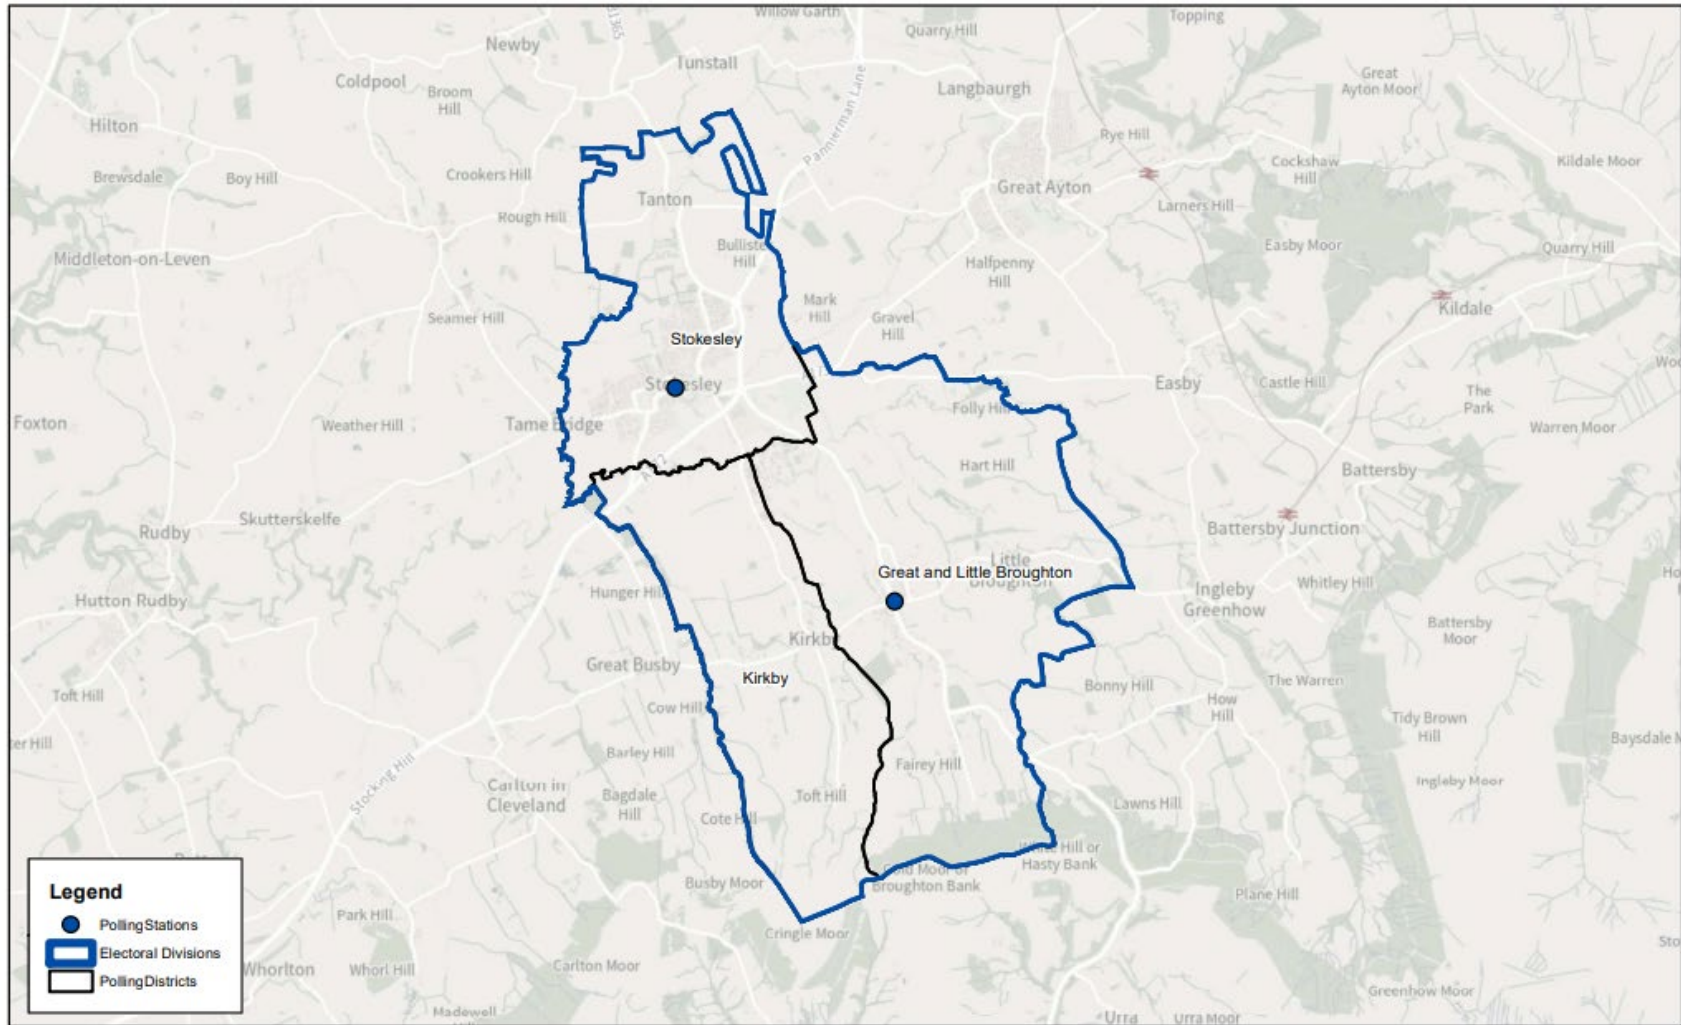

The arrangements for Stokesley division are considered to be satisfactory for electors and no changes to the boundaries or polling places are proposed.

**Electoral Division Name: Stokesley**

ASG 03/10/2023