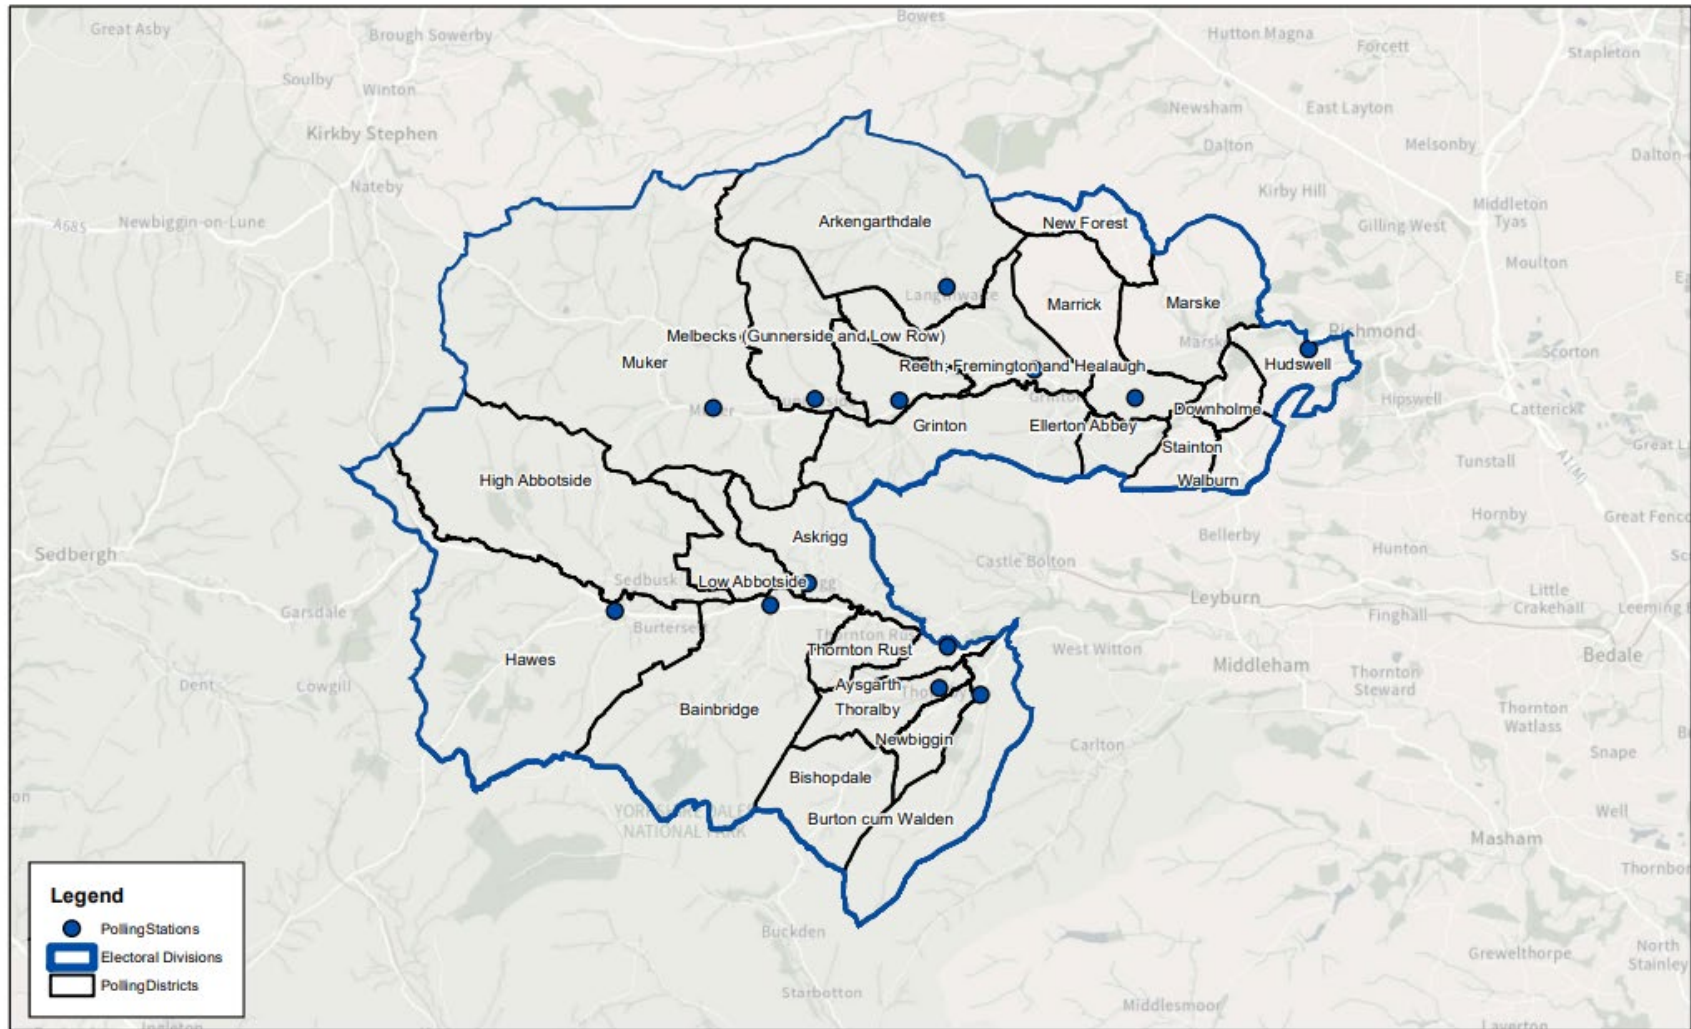

Electoral Division Name: Upper Dales

ASG 03/10/2023

© Crown copyright and database rights 2023 Ordnance Survey 100017946