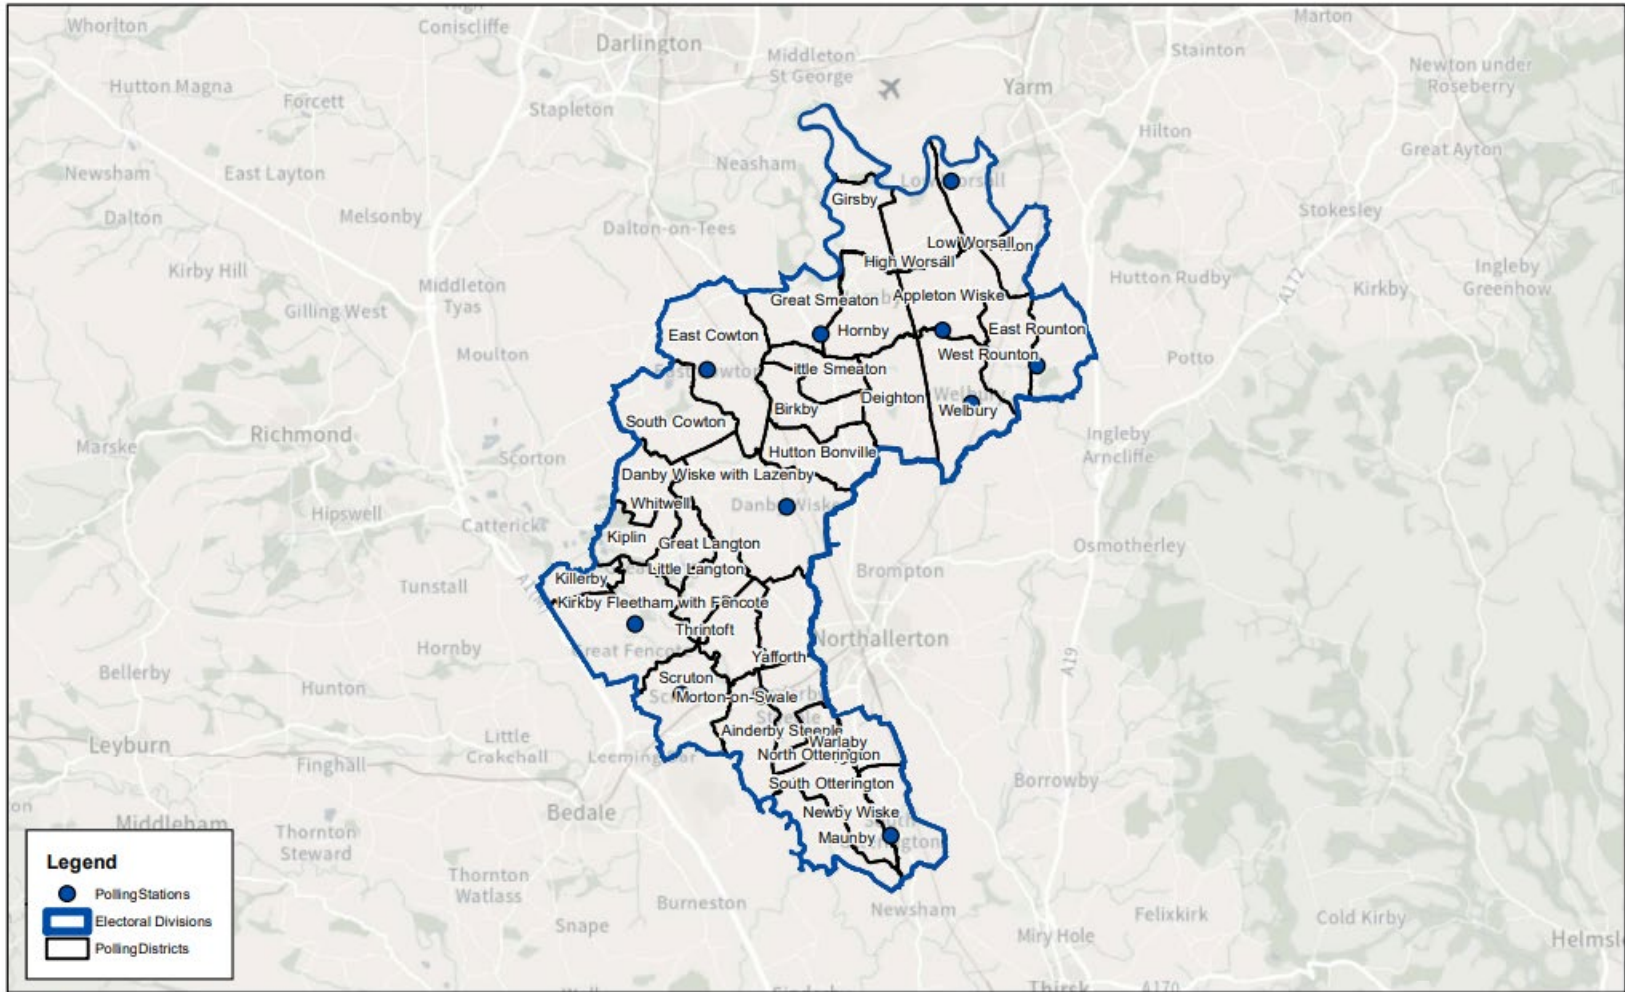

Electoral Division Name: Morton-on-Swale & Appleton Wiske

ASG 03/10/2023

© Crown copyright and database rights 2023 Ordnance Survey 100017946