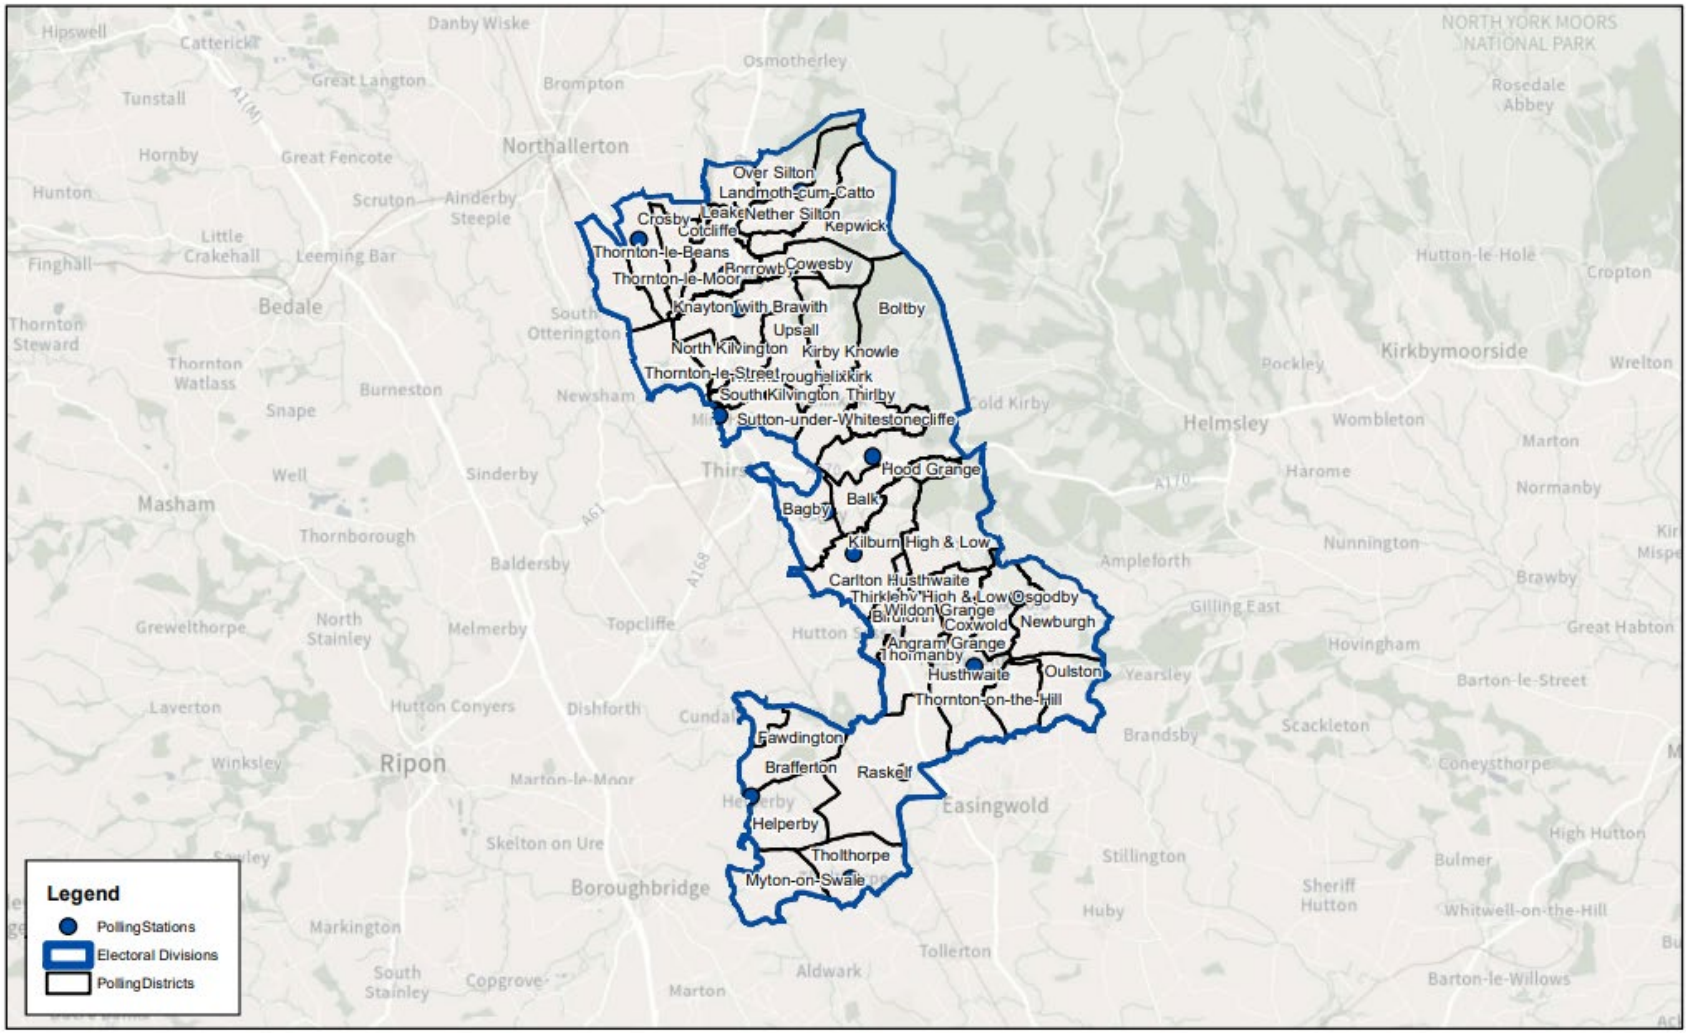

Electoral Division Name: Hillside and Raskelf

ASG 03/10/2023

© Crown copyright and database rights 2023 Ordnance Survey 100017946