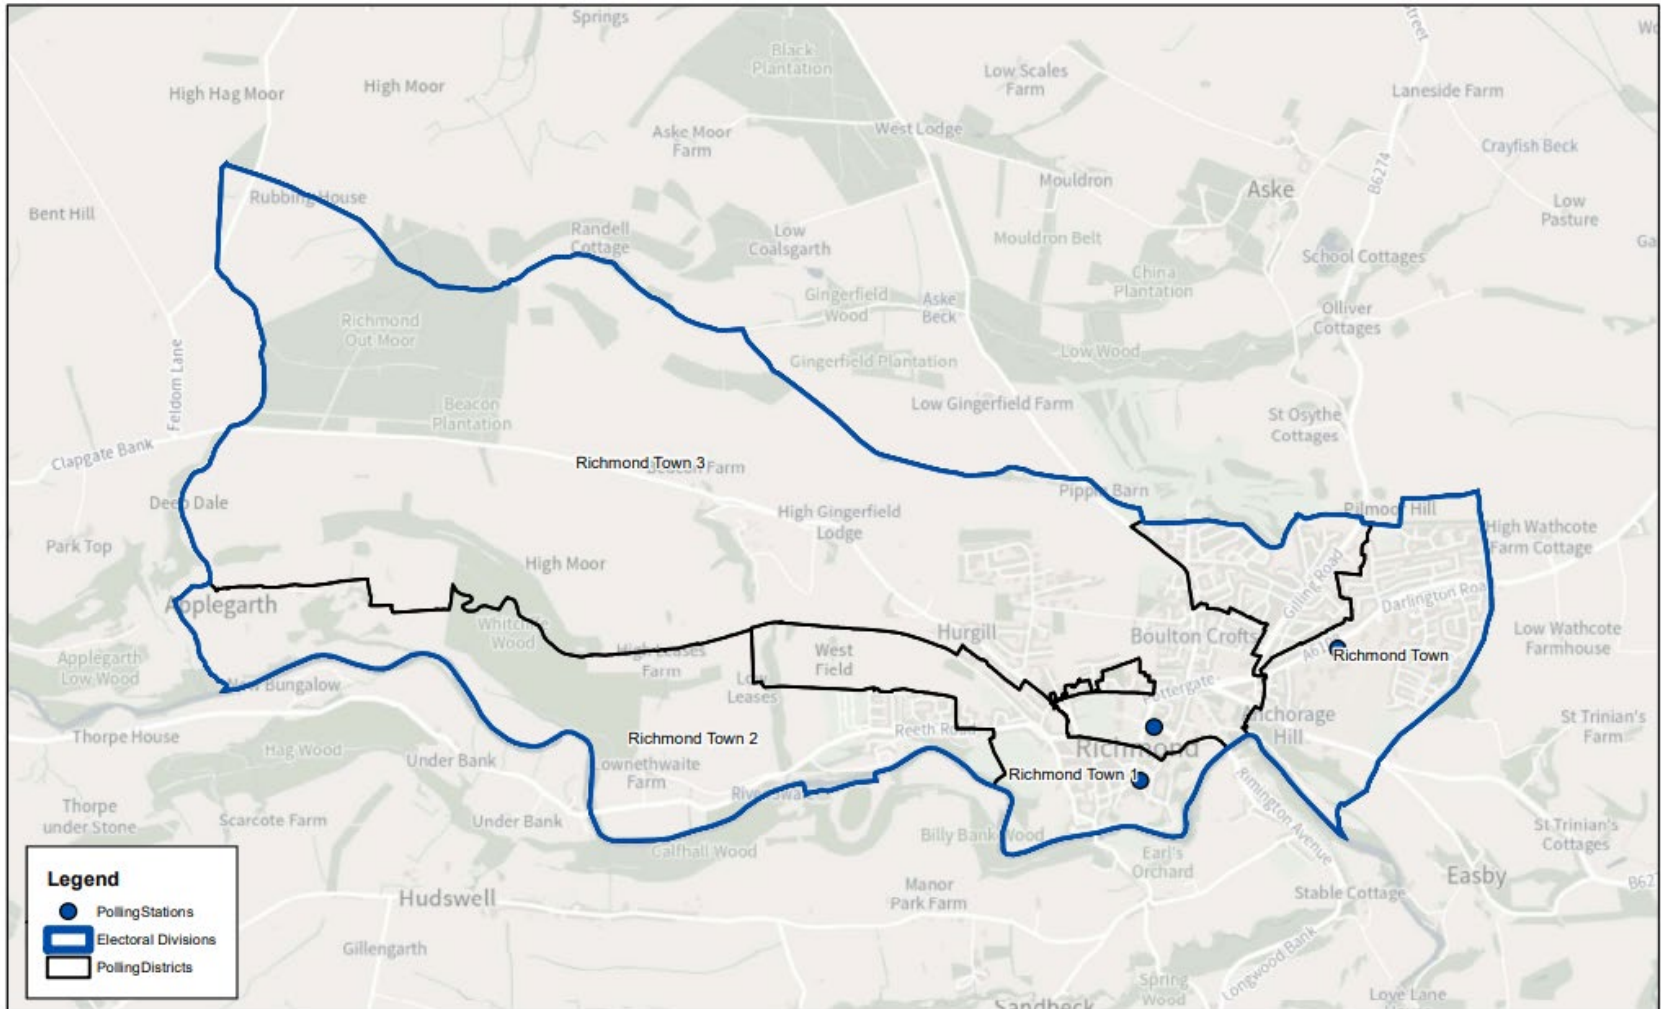

The polling place arrangements for Richmond division are considered to be satisfactory for electors and no changes to polling places are proposed.

It is proposed that the polling districts RIRW01R and RIRW02R are merged. They are within the same ward of Richmond Town Council and are already using the same polling station.