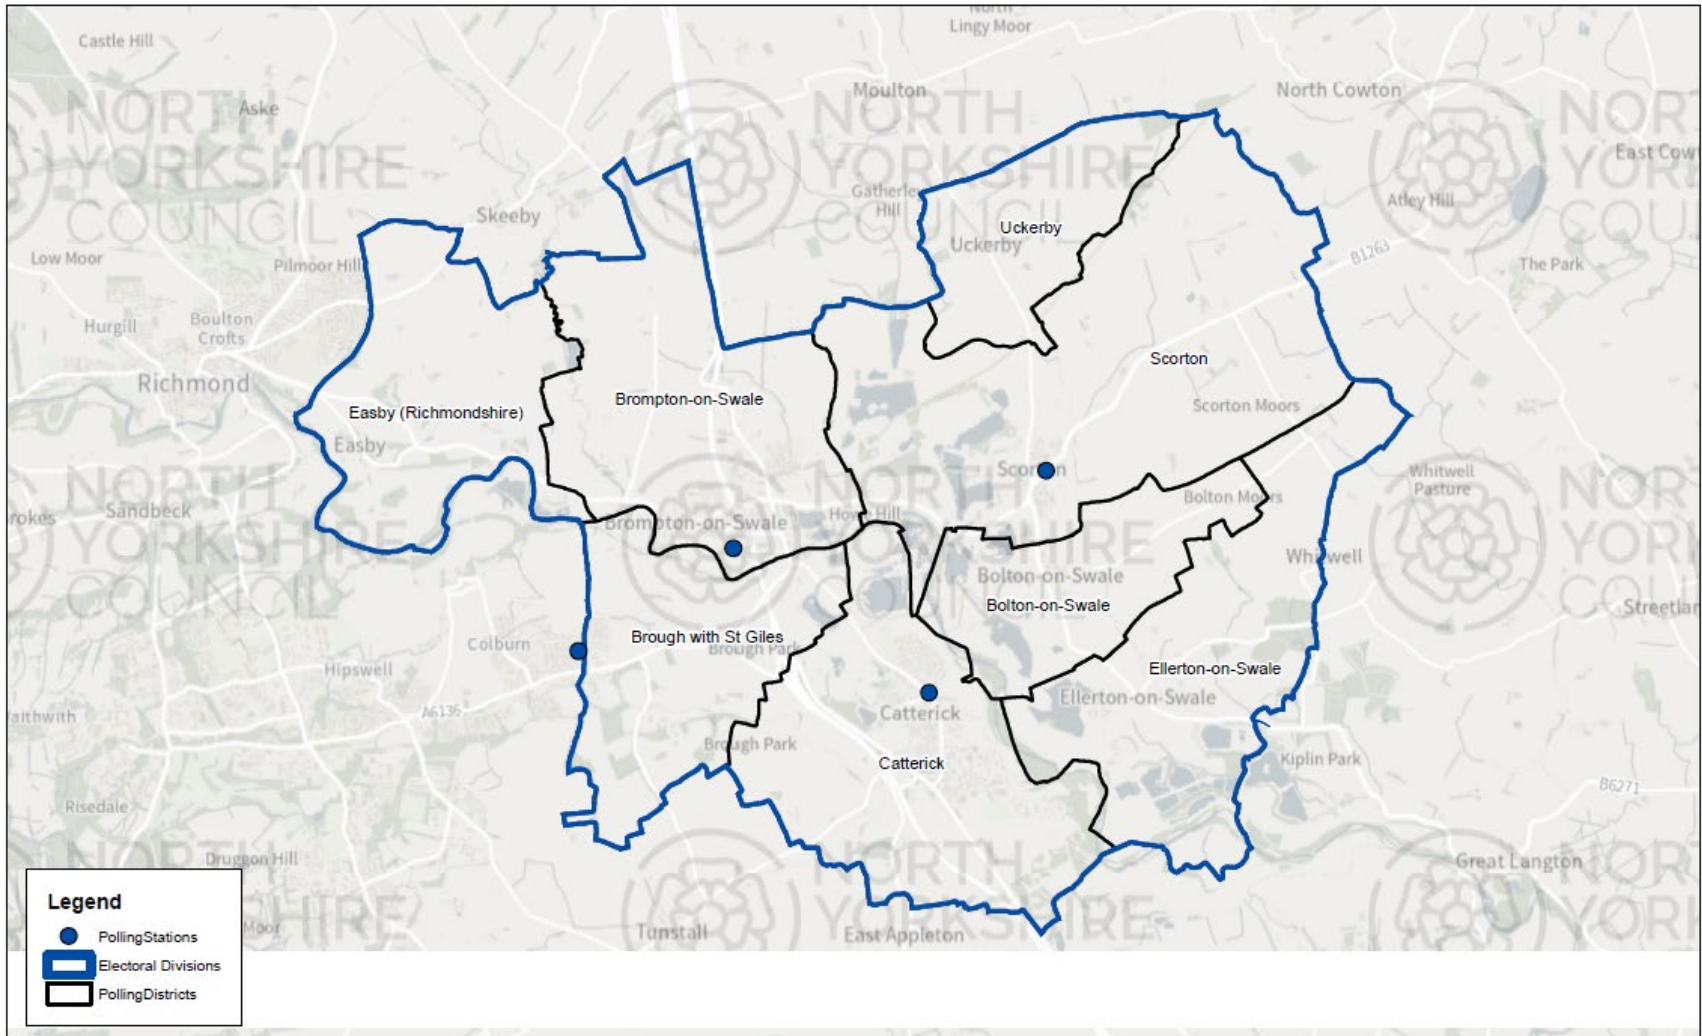

Electoral Division Name: Catterick Village & Brompton-on-Swale

ASG 03/10/2023

© Crown copyright and database rights 2023 Ordnance Survey 100017946