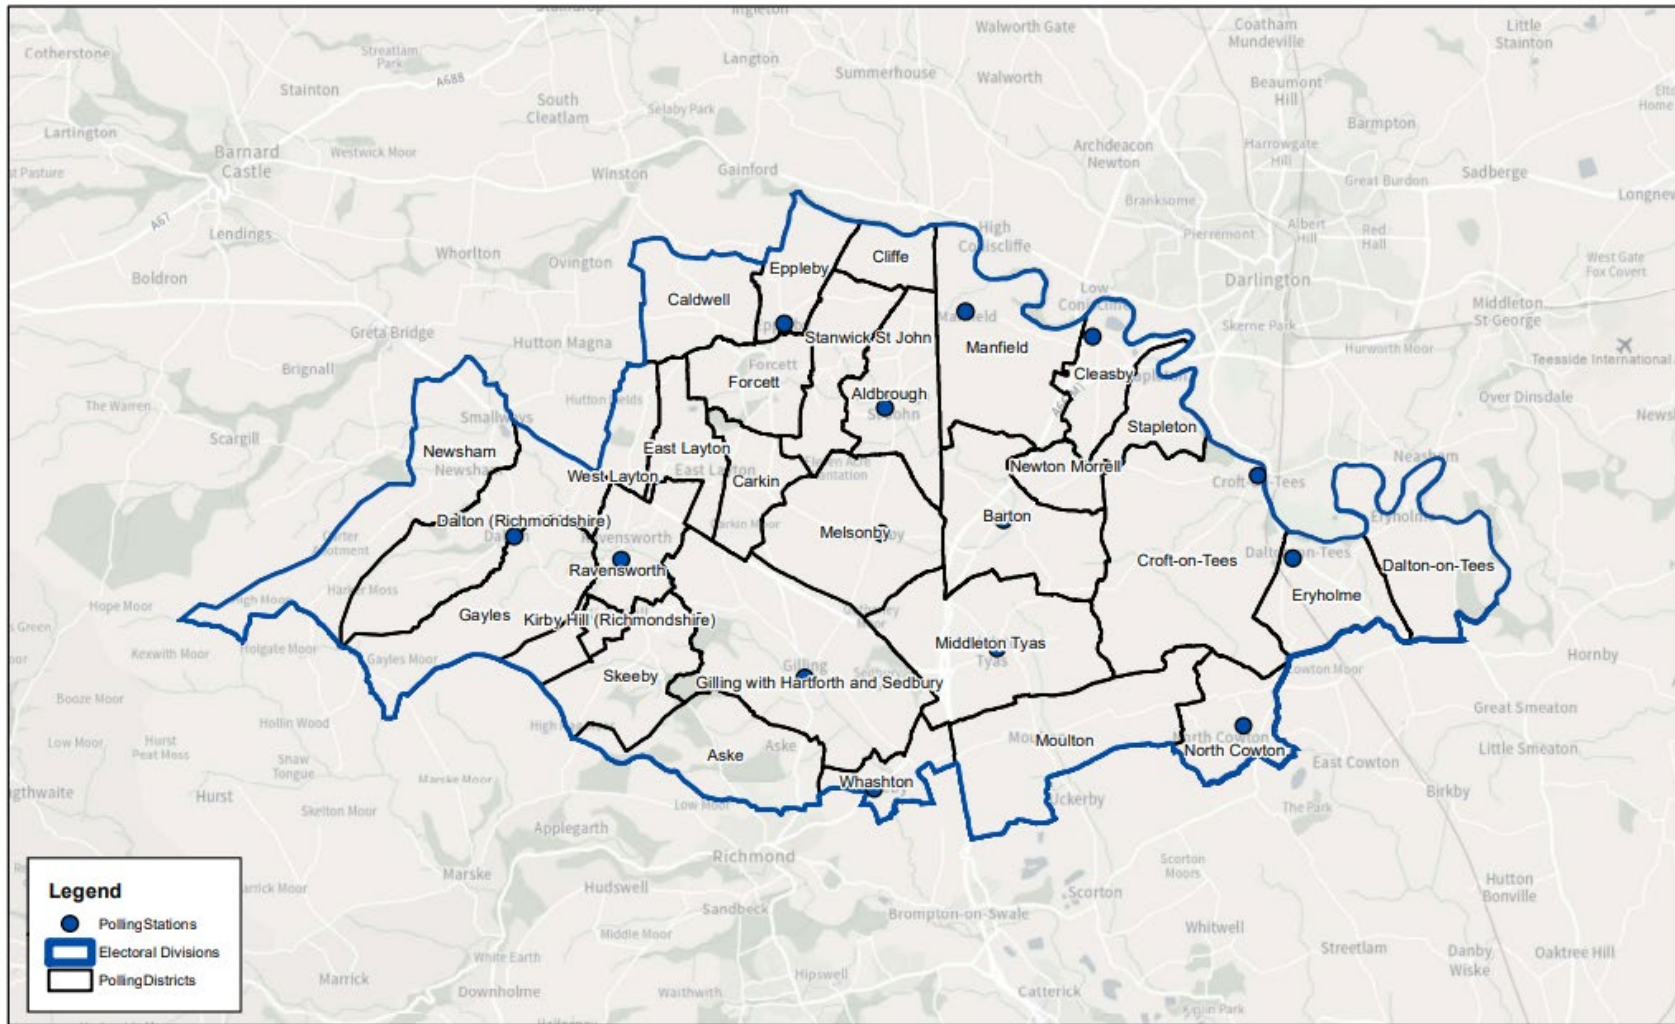

Electoral Division Name: North Richmondshire

ASG 03/10/2023

© Crown copyright and database rights 2023 Ordnance Survey 100017946