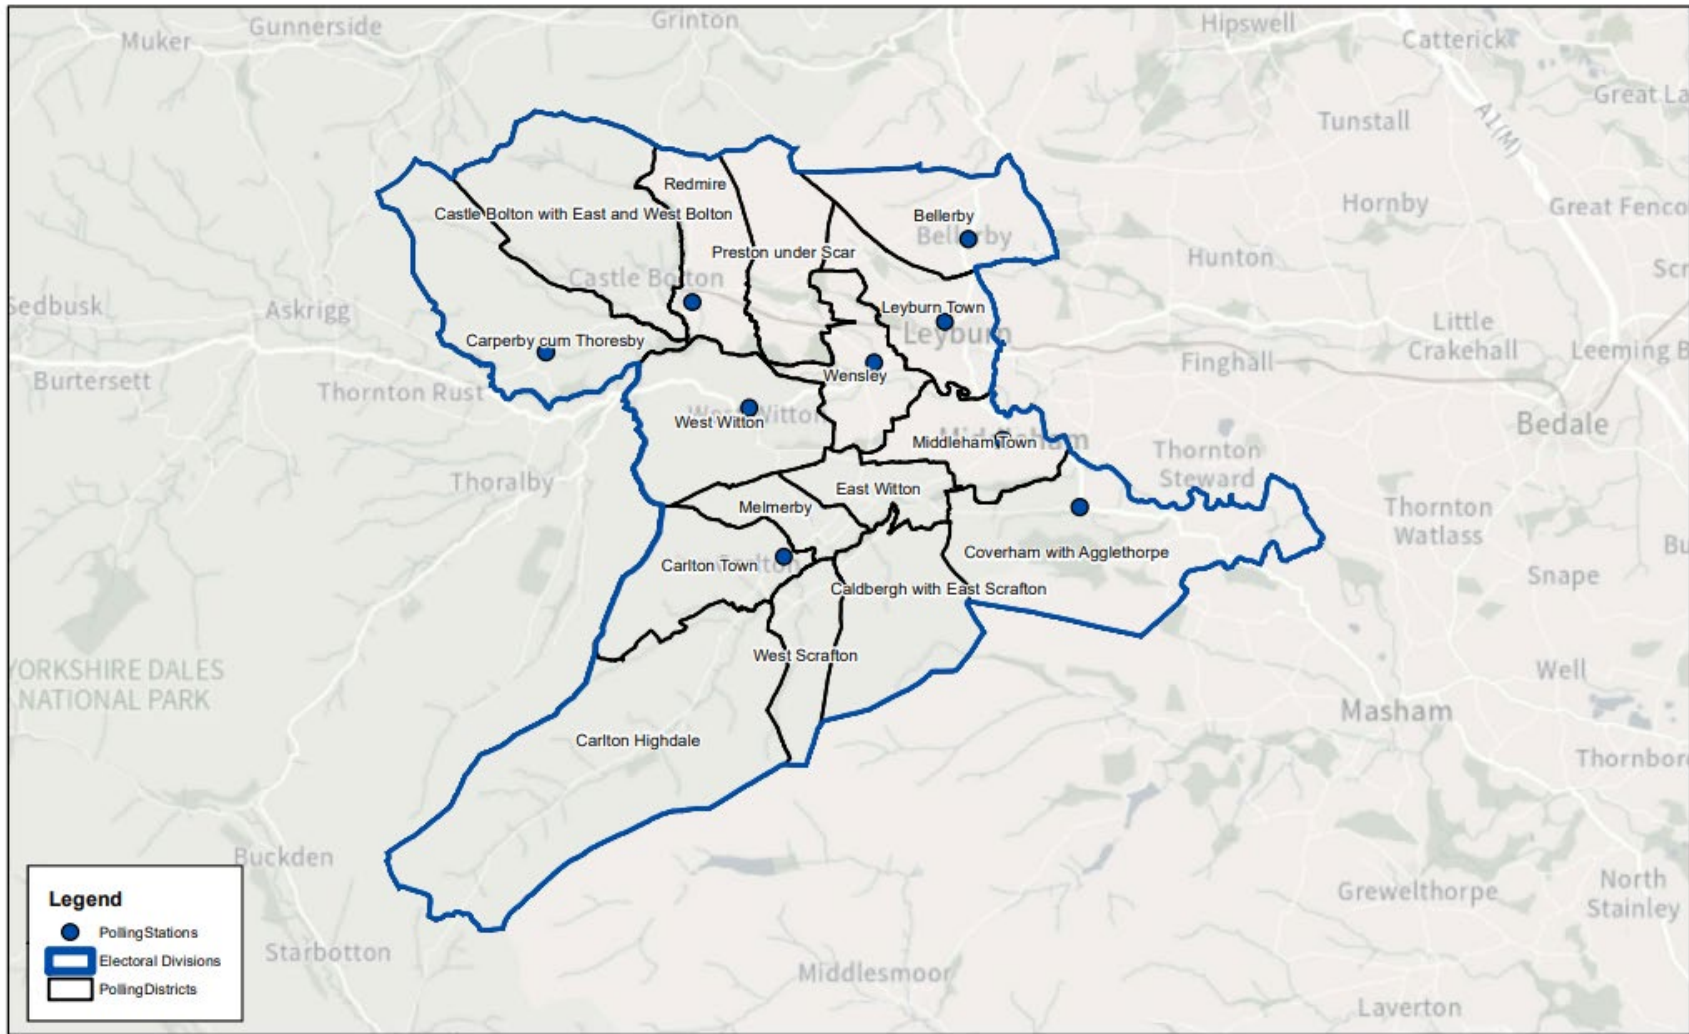

The arrangements for Leyburn and Middleham division are considered to be satisfactory for electors and no changes to the boundaries or polling places are proposed.

**Electoral Division Name: Leyburn & Middleham**