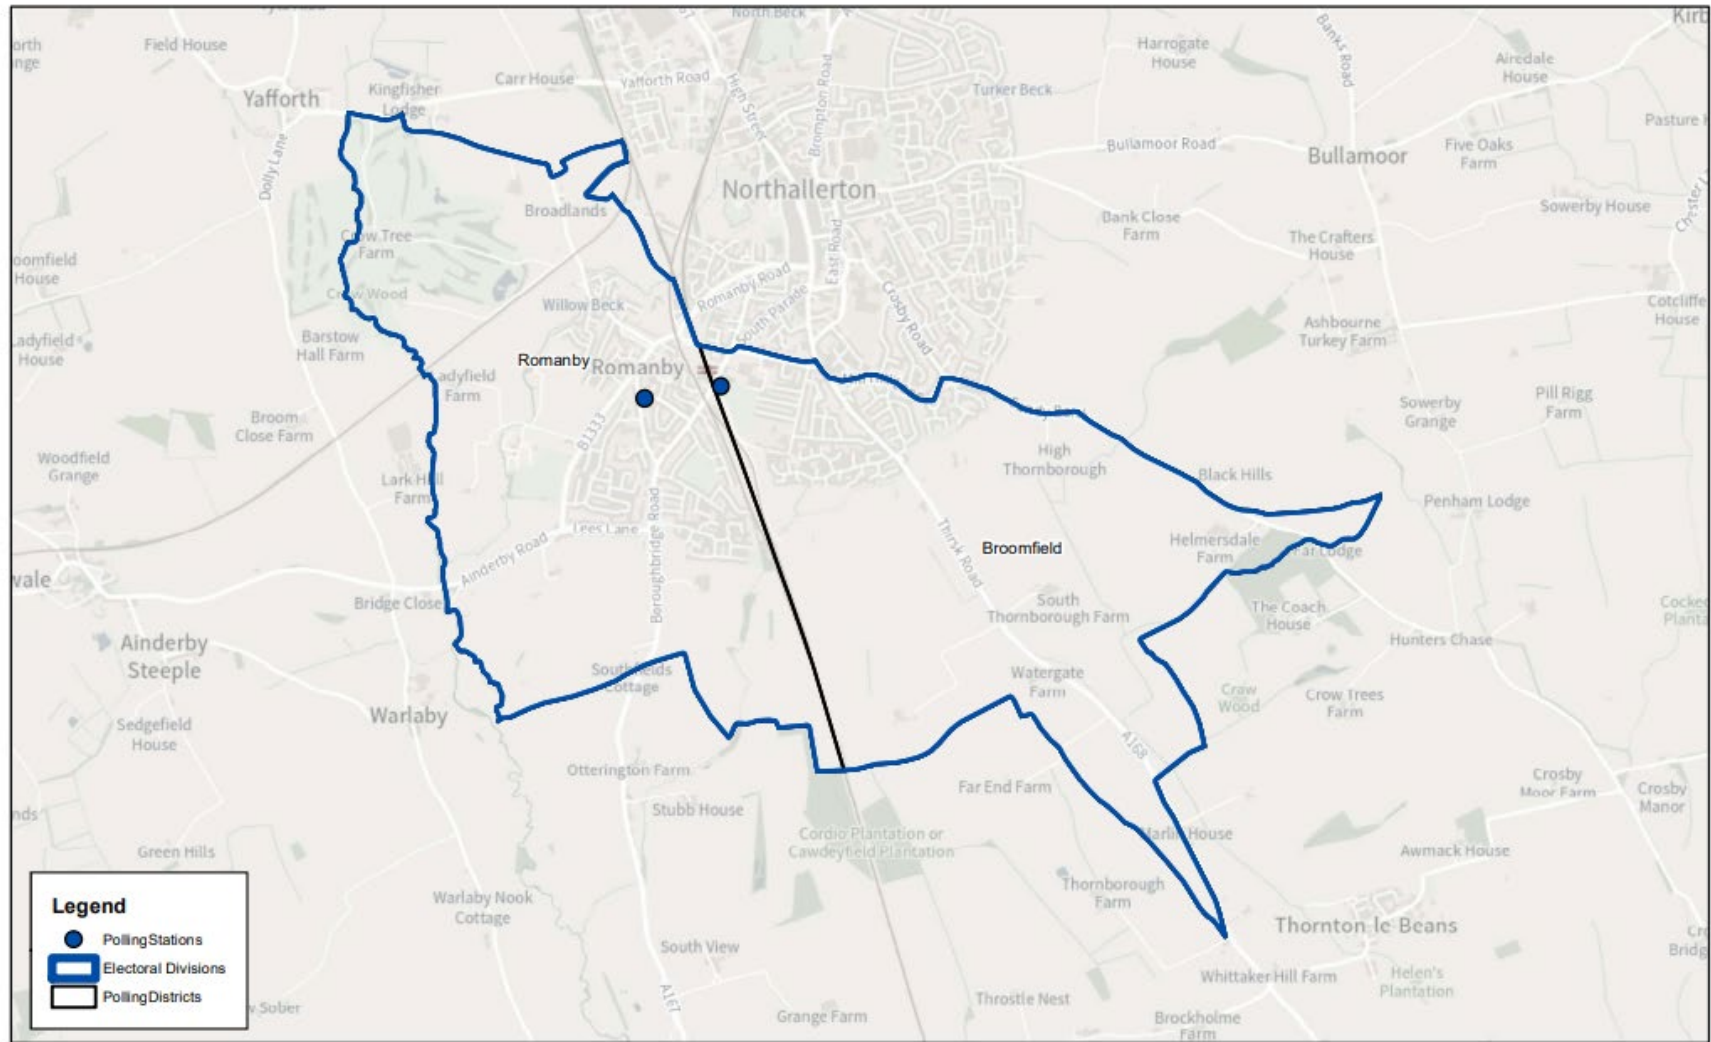

Electoral Division Name: Romanby

ASG 03/10/2023

© Crown copyright and database rights 2023 Ordnance Survey 100017946