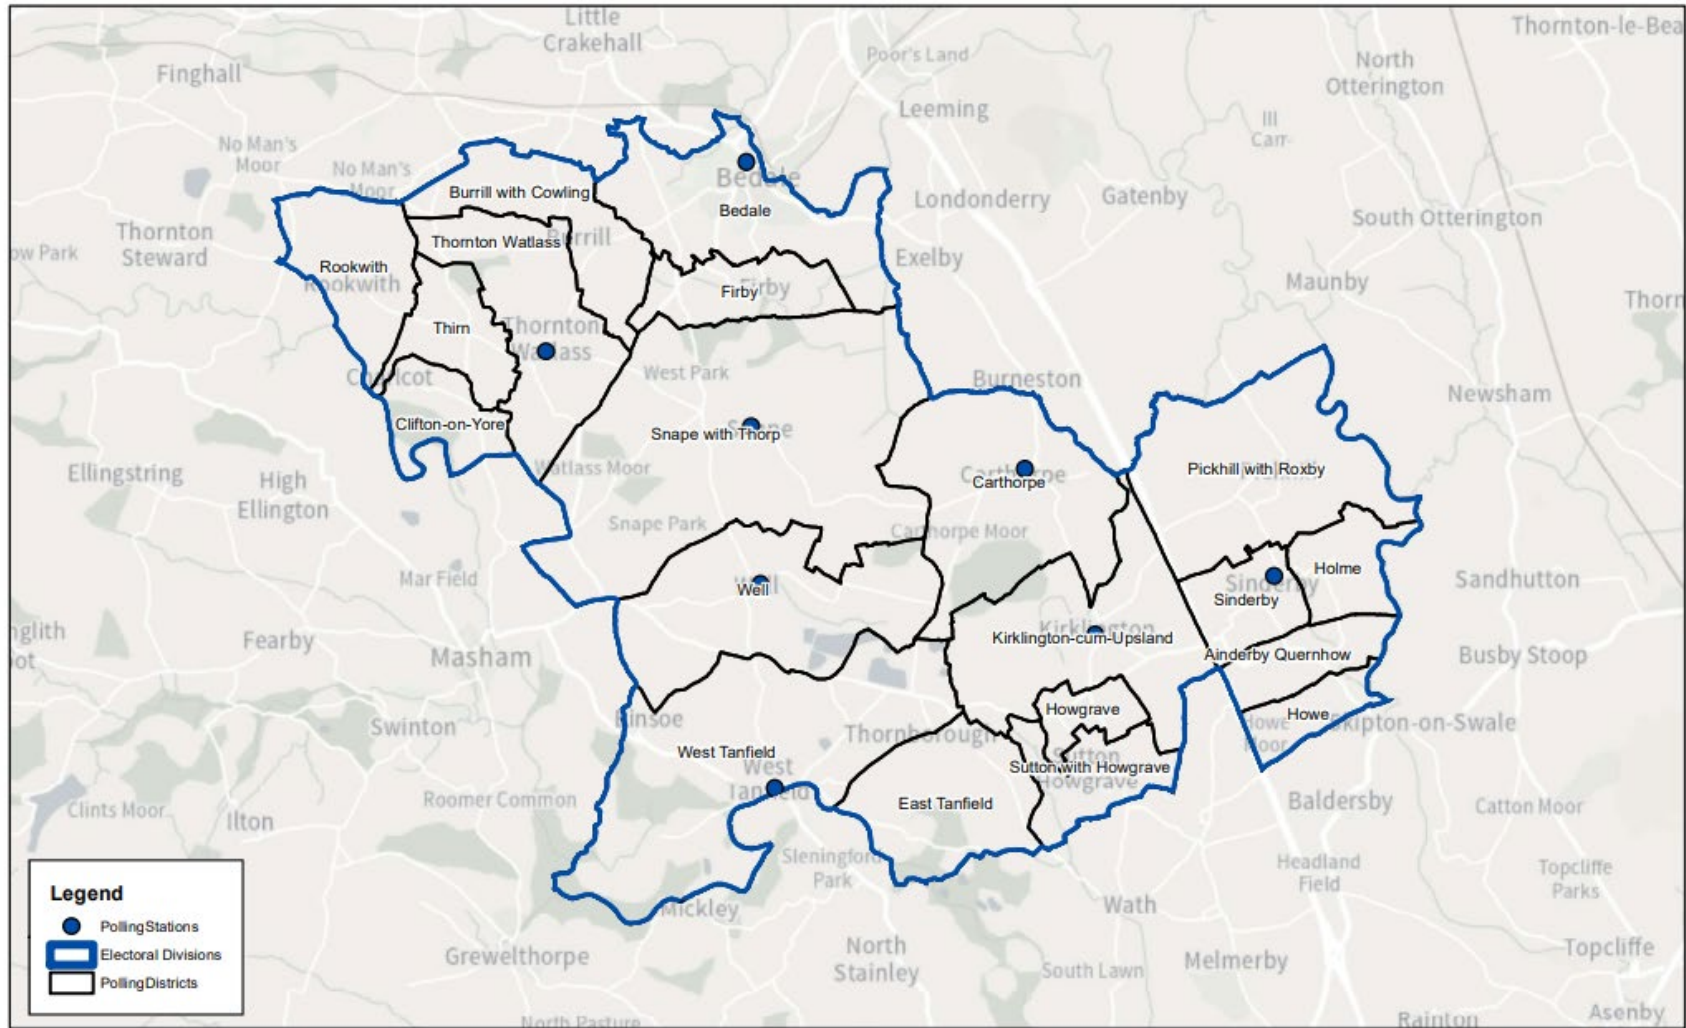

Electoral Division Name: Bedale
ASG 03/10/2023
© Crown copyright and database rights 2023 Ordnance Survey 100017946