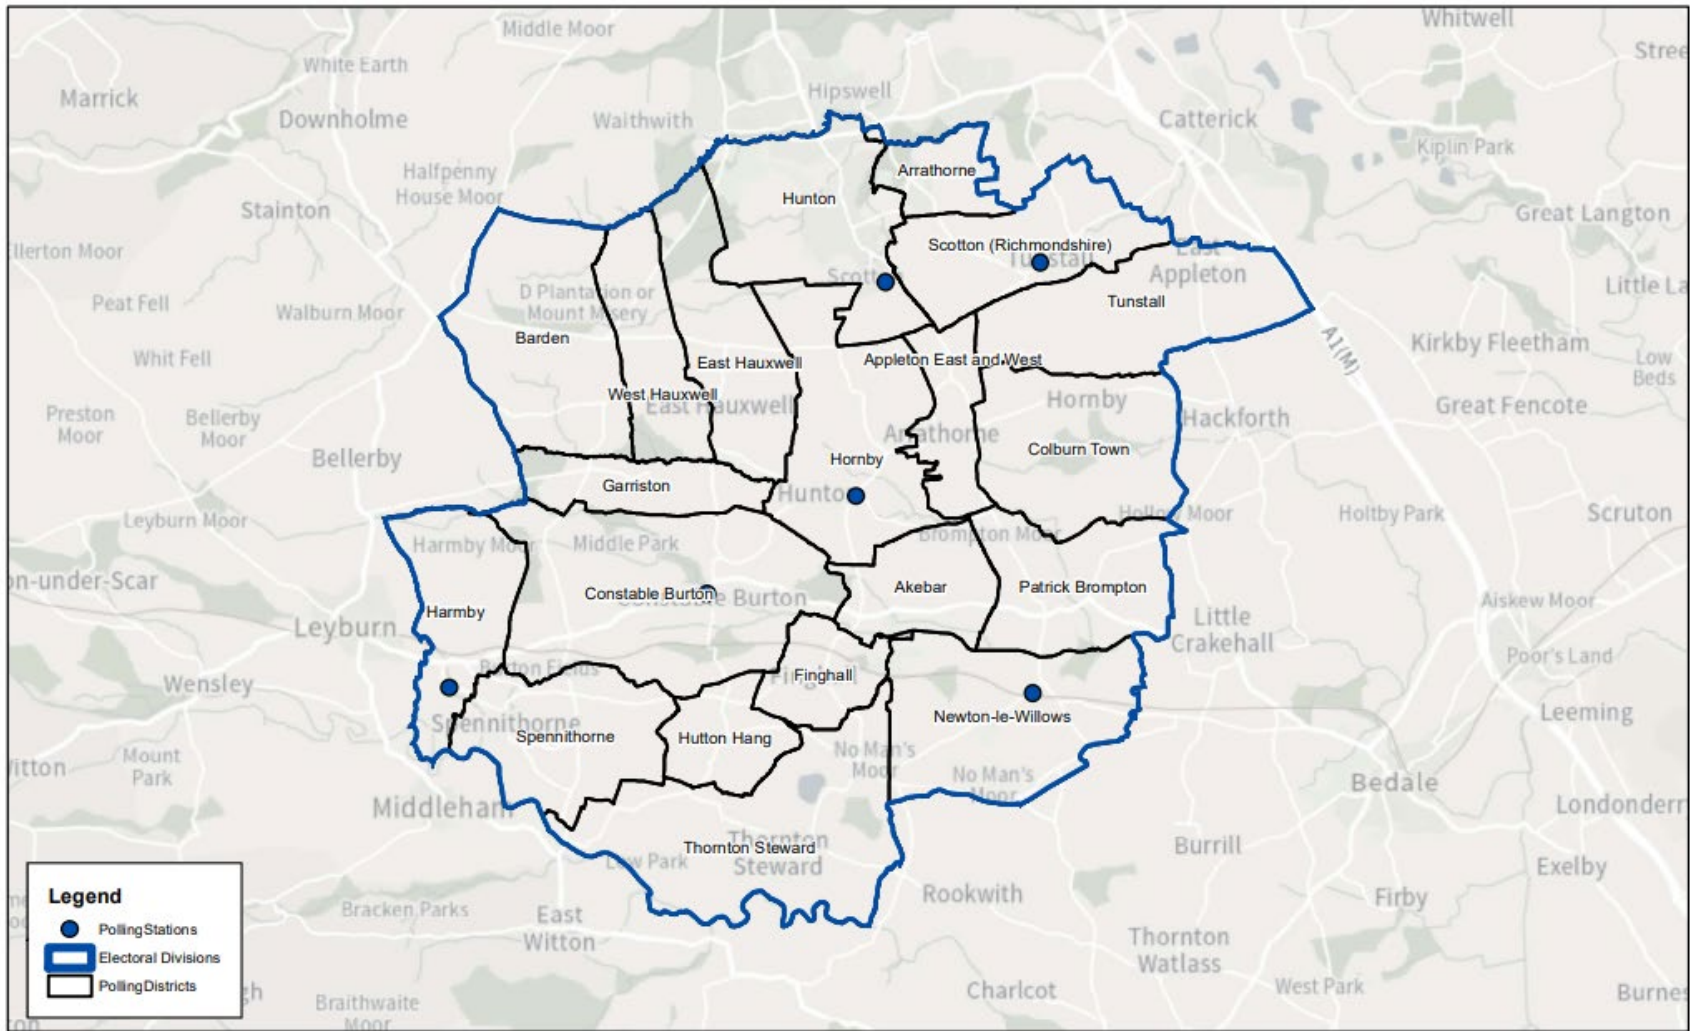

Electoral Division Name: Scotton & Lower Wensleydale

ASG 03/10/2023

© Crown copyright and database rights 2023 Ordnance Survey 100017946