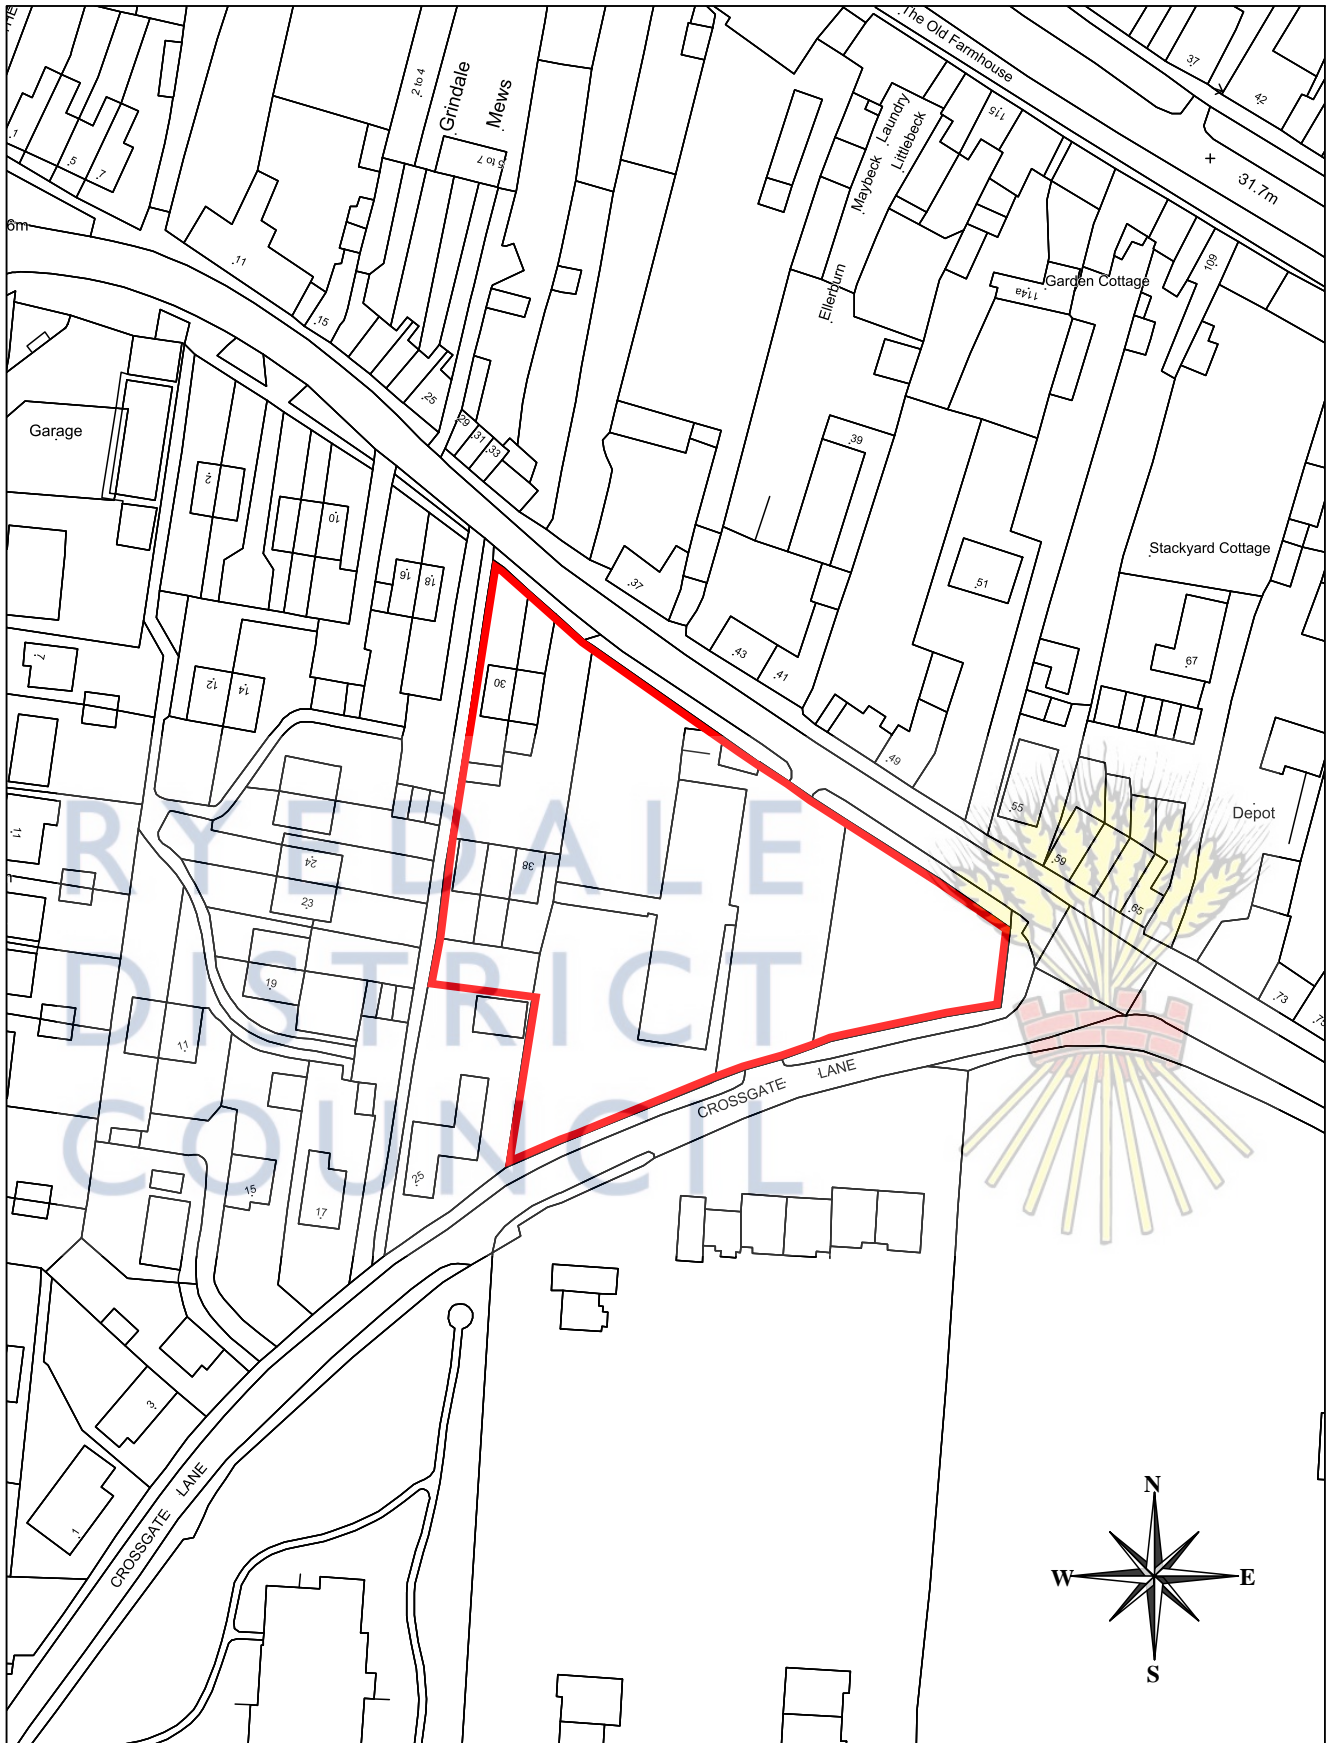

# FC Site, Land south of Outgang Lane, Pickering

Ryedale District Council  
Ryedale House  
Malton  
North Yorkshire  
YO17 7HH  
Tel: (01653) 600666  
Fax (01653) 696801  
Email: [enquiries@ryedale.gov.uk](mailto:enquiries@ryedale.gov.uk)  
Website: [www.ryedale.gov.uk](http://www.ryedale.gov.uk)

Scale: 1:1250