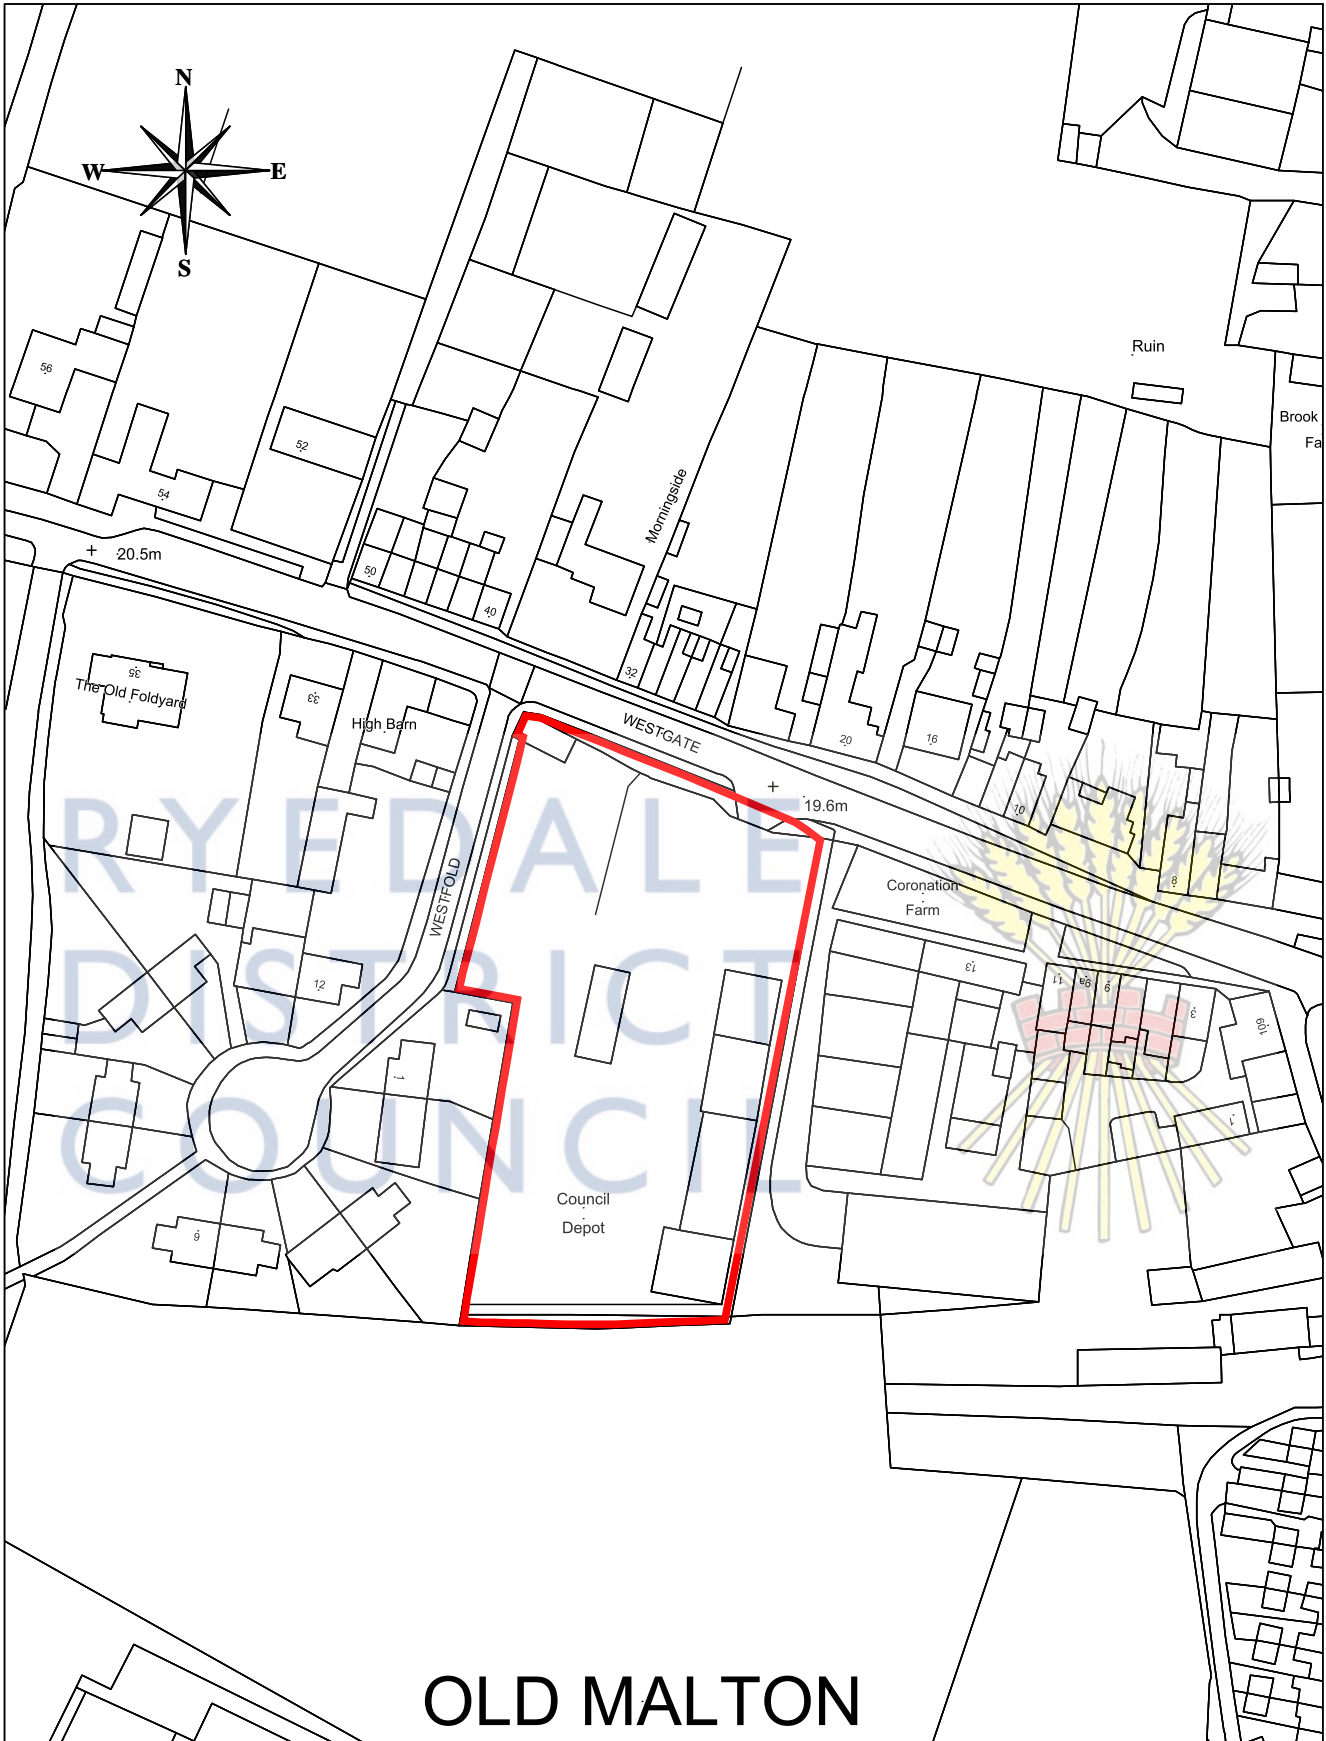

# Former Highways Depot, Westgate, Old Malton

Ryedale District Council  
Ryedale House  
Malton  
North Yorkshire  
YO17 7HH  
Tel: (01653) 600666  
Fax (01653) 696801  
Email: [enquiries@ryedale.gov.uk](mailto:enquiries@ryedale.gov.uk)  
Website: [www.ryedale.gov.uk](http://www.ryedale.gov.uk)

Scale: 1:1250