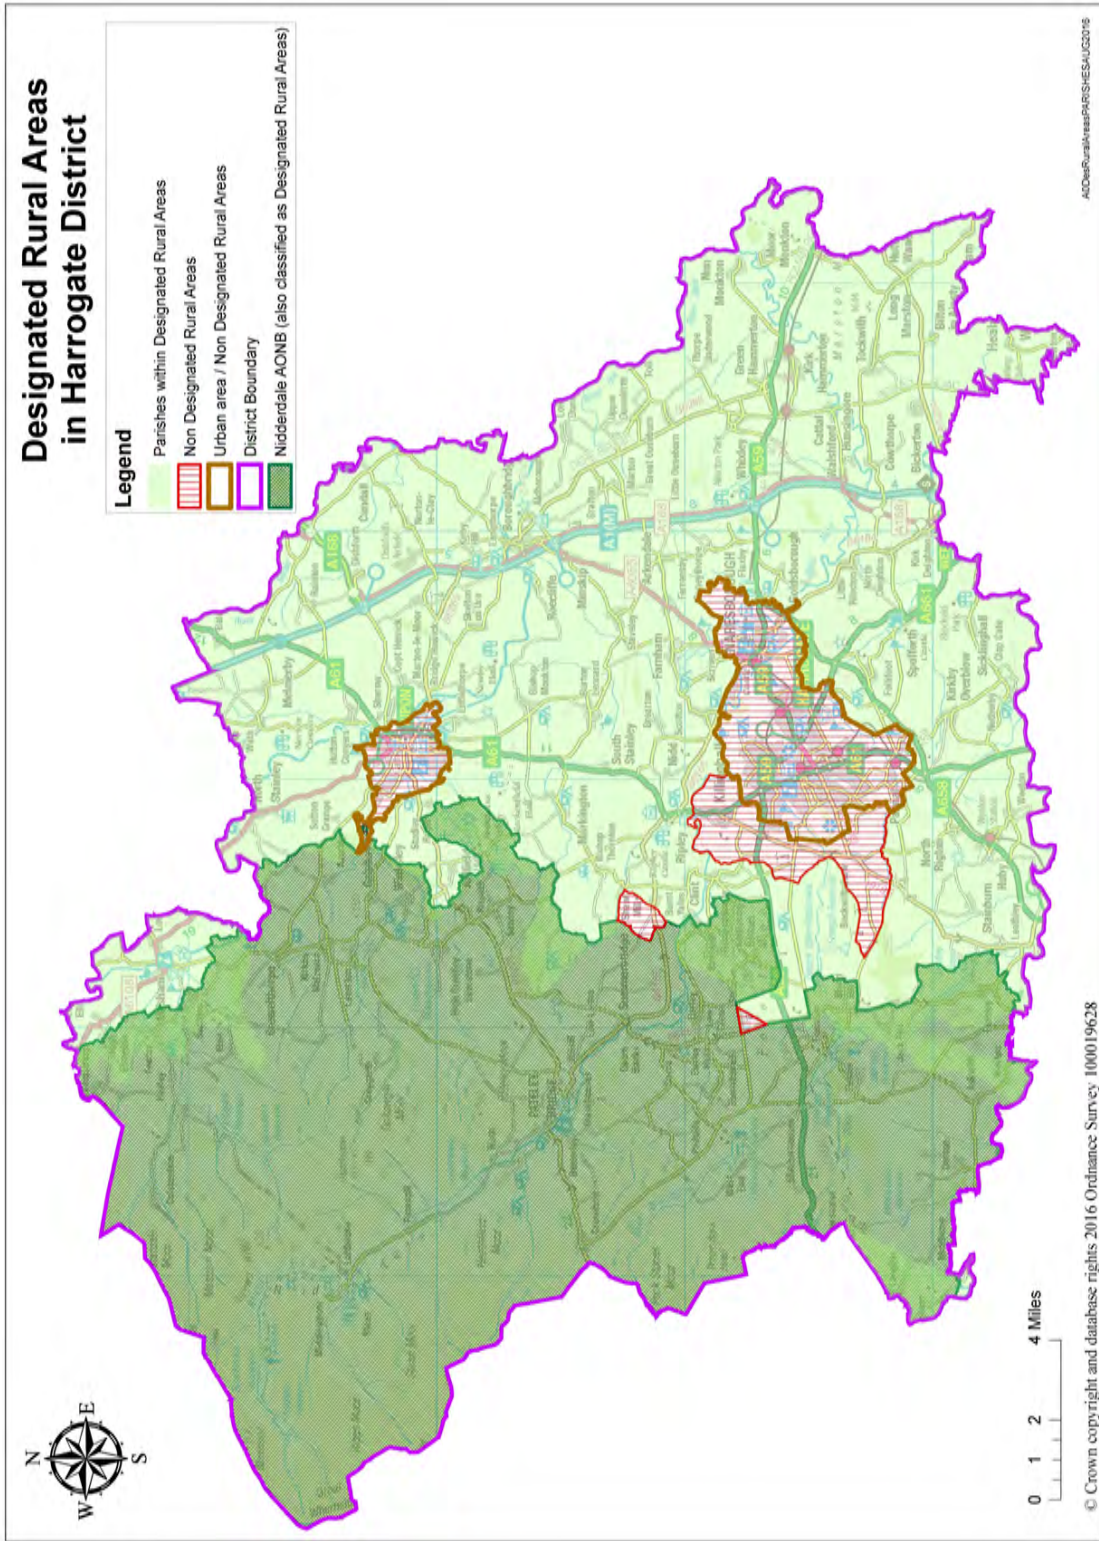

Policies Map

11 Policies Maps

Policies Maps

A policy map has been produced for the following:

- District
- Designated Rural Areas

Main settlements

- Harrogate
- Knaresborough
- Ripon

Local service centres

- Boroughbridge
- Masham
- Pateley Bridge

Villages (service and smaller)

- | | | |
|-------------------|----------------------|------------------|
| • Arkendale | • Great Ouseburn | • North Rigton |
| • Askwith | • Green Hammerton | • North Stainley |
| • Baldersby | • Grewelthorpe | • Nun Monkton |
| • Beckwithshaw | • Hampsthwaite | • Pannal |
| • Beverley | • Huby | • Rainton |
| • Birstwith | • Hunsingore | • Ramsgill |
| • Bishop Monkton | • Kettlesing Bottom | • Ripley |
| • Bishop Thornton | • Killinghall | • Roecliffe |
| • Brearton | • Kirby Hill | • Sawley |
| • Burnt Yates | • Kirk Deighton | • Scotton |
| • Burton Leonard | • Kirk Hammerton | • Sharow |
| • Copgrove | • Kirkby Malzeard | • Sicklinghall |
| • Copt Hewick | • Kirkby Overblow | • Skelton on Ure |
| • Cowthorpe | • Little Ouseburn | • South Stainley |
| • Dacre | • Little Ribston | • Spofforth |
| • Dacre Banks | • Littlethorpe | • Staveley |
| • Darley | • Lofthouse | • Studley Roger |
| • Dishforth | • Long Marston | • Summerbridge |
| • Farnham | • Markington | • Tockwith |
| • Follifoot | • Marton cum Grafton | • Weeton |
| • Galphay | • Marton le Moor | • Whixley |
| • Glasshouses | • Melmerby | • Winksley |
| • Goldsborough | • Middlesmoor | |
| • Grantley | • Minskip | |
| | • North Deighton | |

List of village maps

Designated Rural Areas

Designated Rural Areas