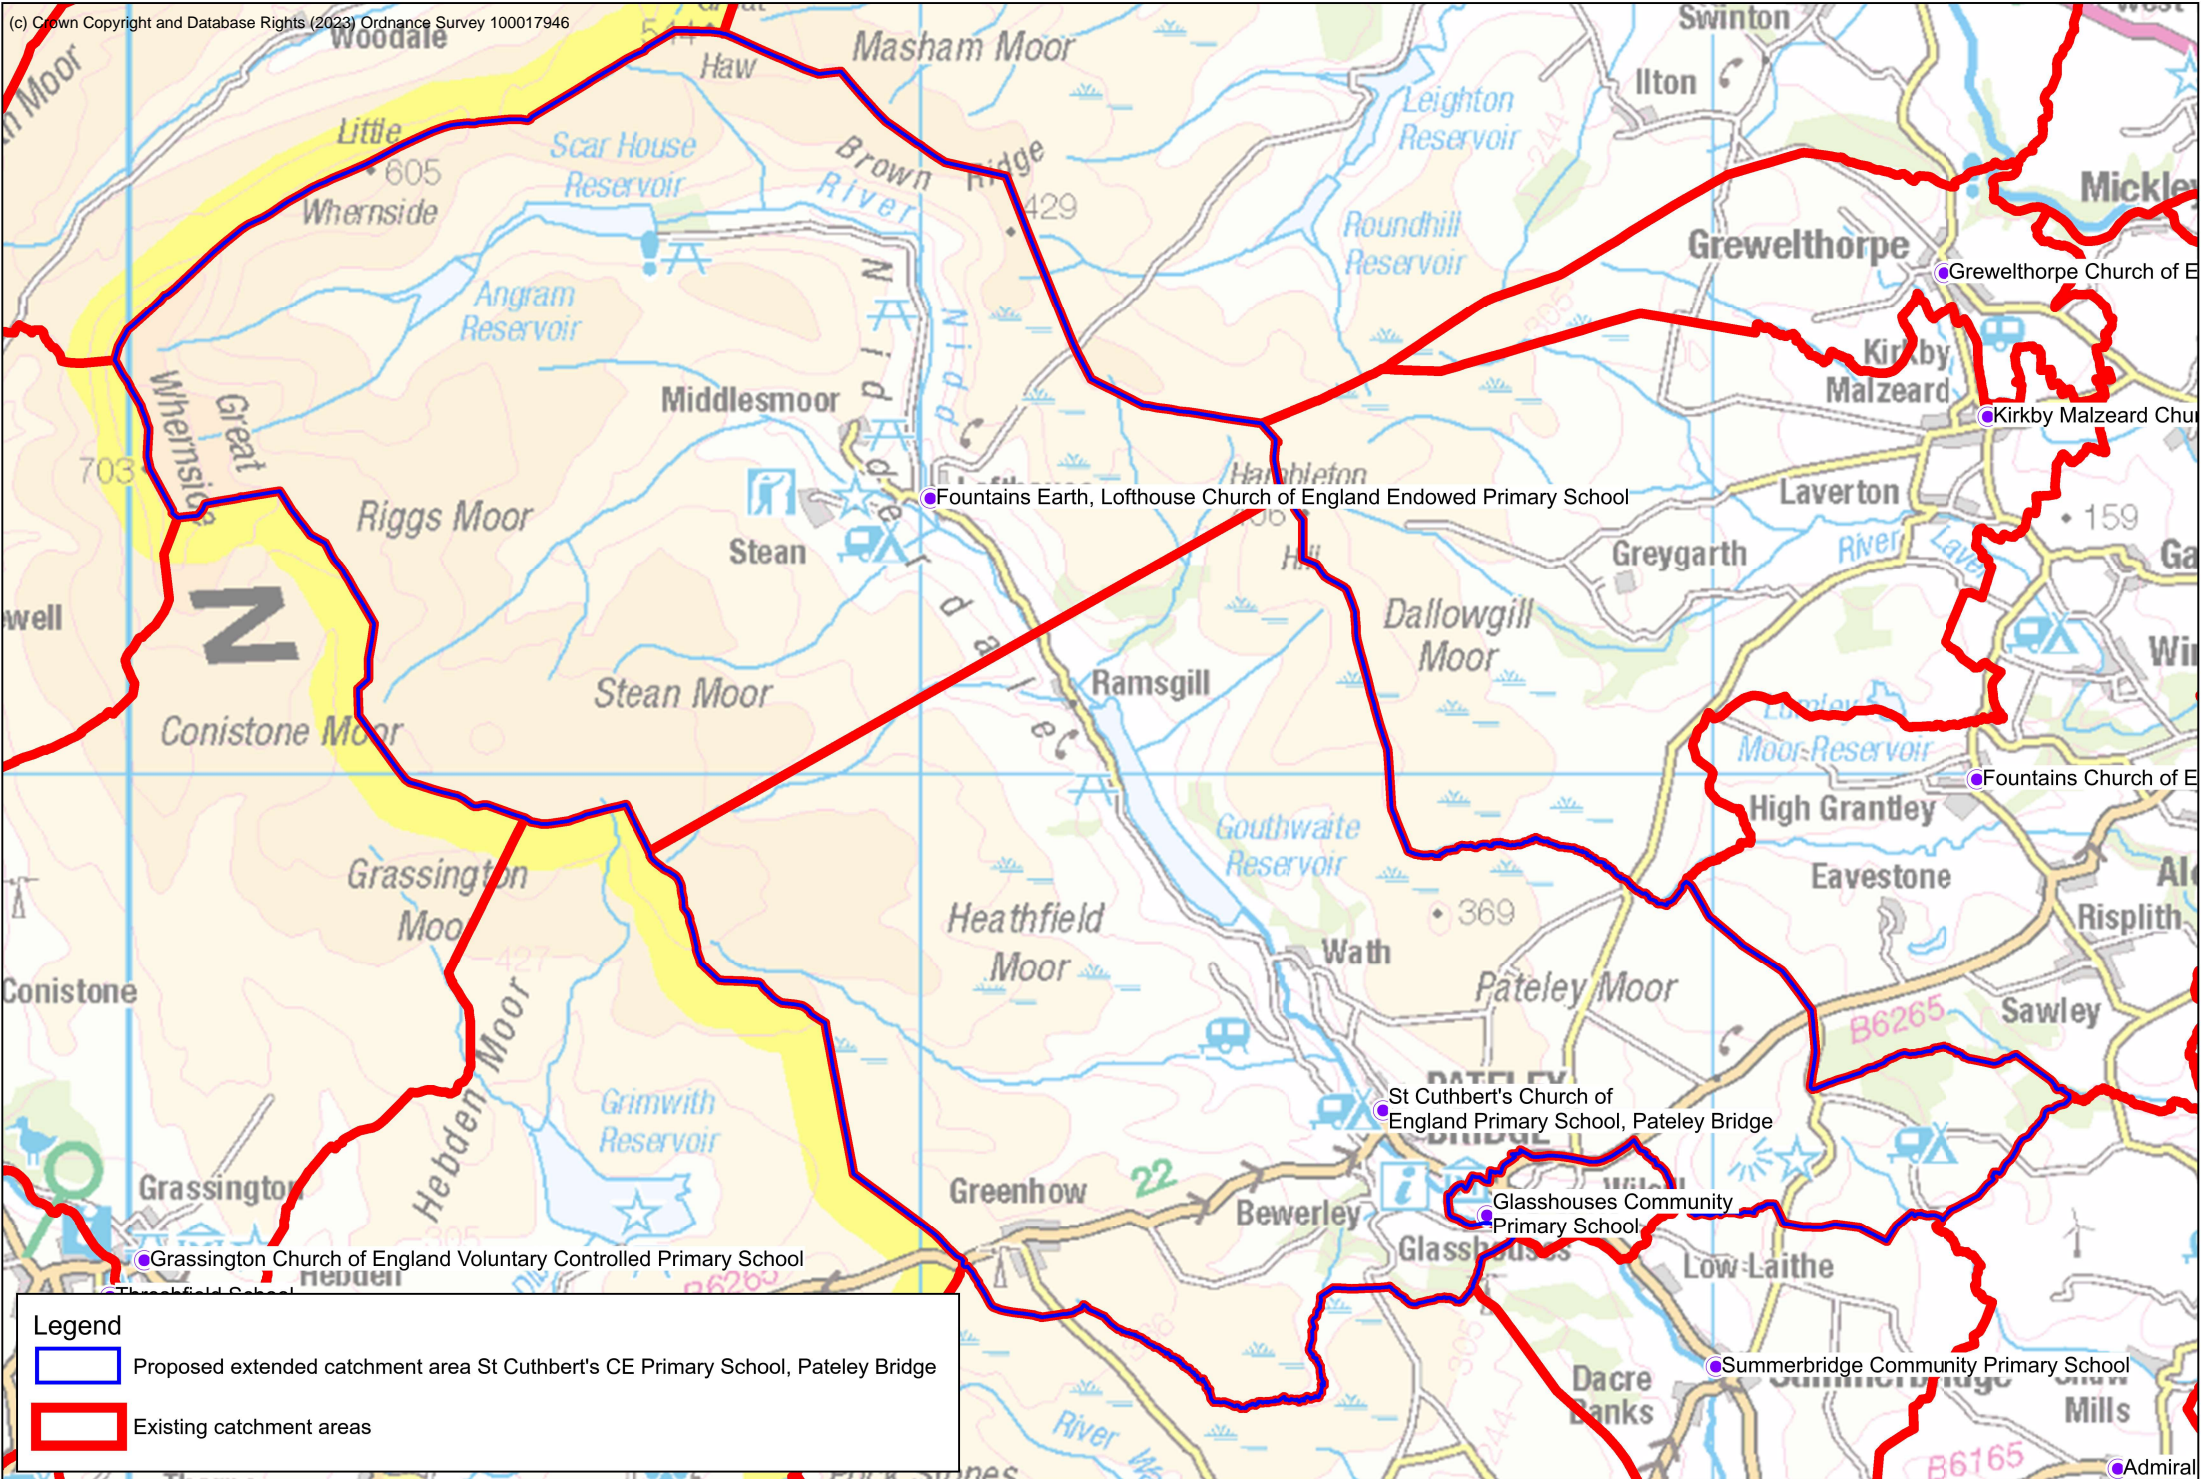

Proposal to close Fountains Earth Lofthouse CE Endowed Primary School - current catchment area and proposed extended catchment area for St Cuthbert's CE Primary School, Pateley Bridge

(c) Crown Copyright and Database Rights (2023) Ordnance Survey 100017946

Legend

-  Proposed extended catchment area St Cuthbert's CE Primary School, Pateley Bridge
-  Existing catchment areas