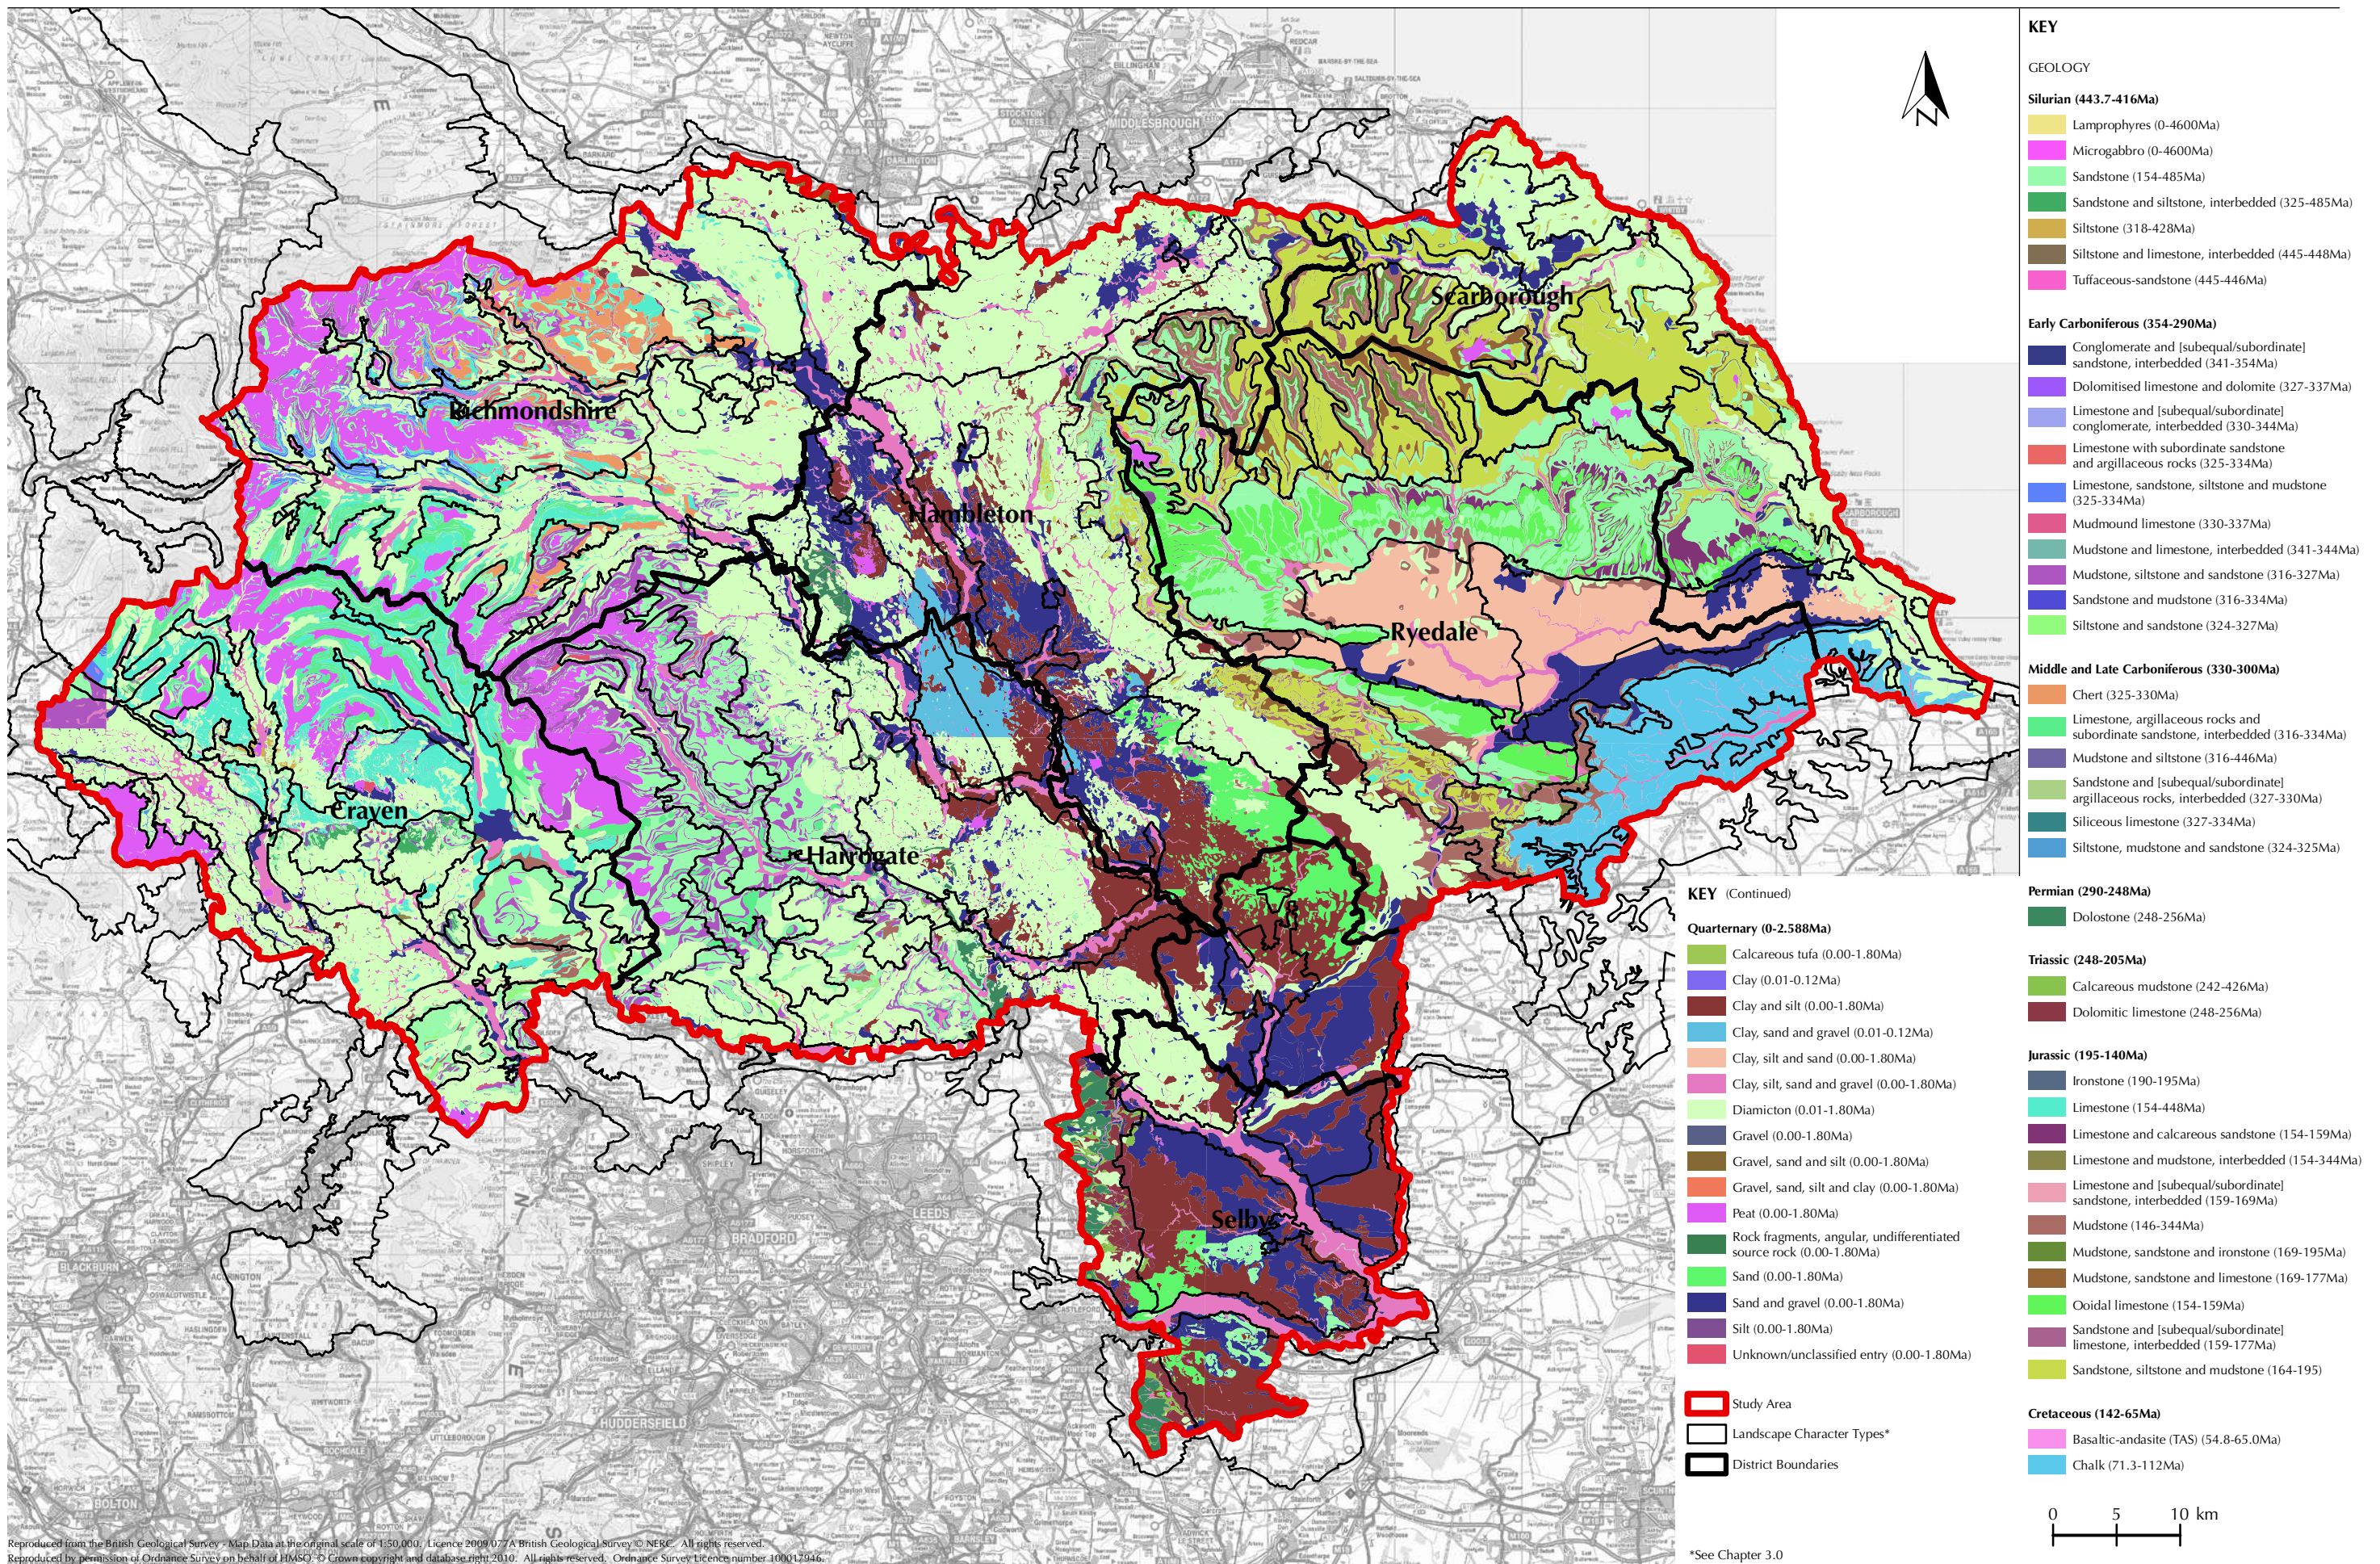

- KEY**
- Study Area
  - District Boundaries
  - National Parks
  - 1 - Yorkshire Dales
  - 2 - North York Moors
  - Areas of Outstanding Natural Beauty
  - A - Nidderdale
  - B - Howardian Hills
  - C - Forest of Bowland

Reproduced by permission of Ordnance Survey on behalf of HMSO. © Crown copyright and database right 2010. All rights reserved. Ordnance Survey Licence number 100013946.

Reproduced from the British Geological Survey - Map Data at the original scale of 1:50,000. Licence 2009/07/A British Geological Survey © NERC. All rights reserved.  
 Reproduced by permission of Ordnance Survey on behalf of HMSO. © Crown copyright and database right 2010. All rights reserved. Ordnance Survey Licence number 100013946.