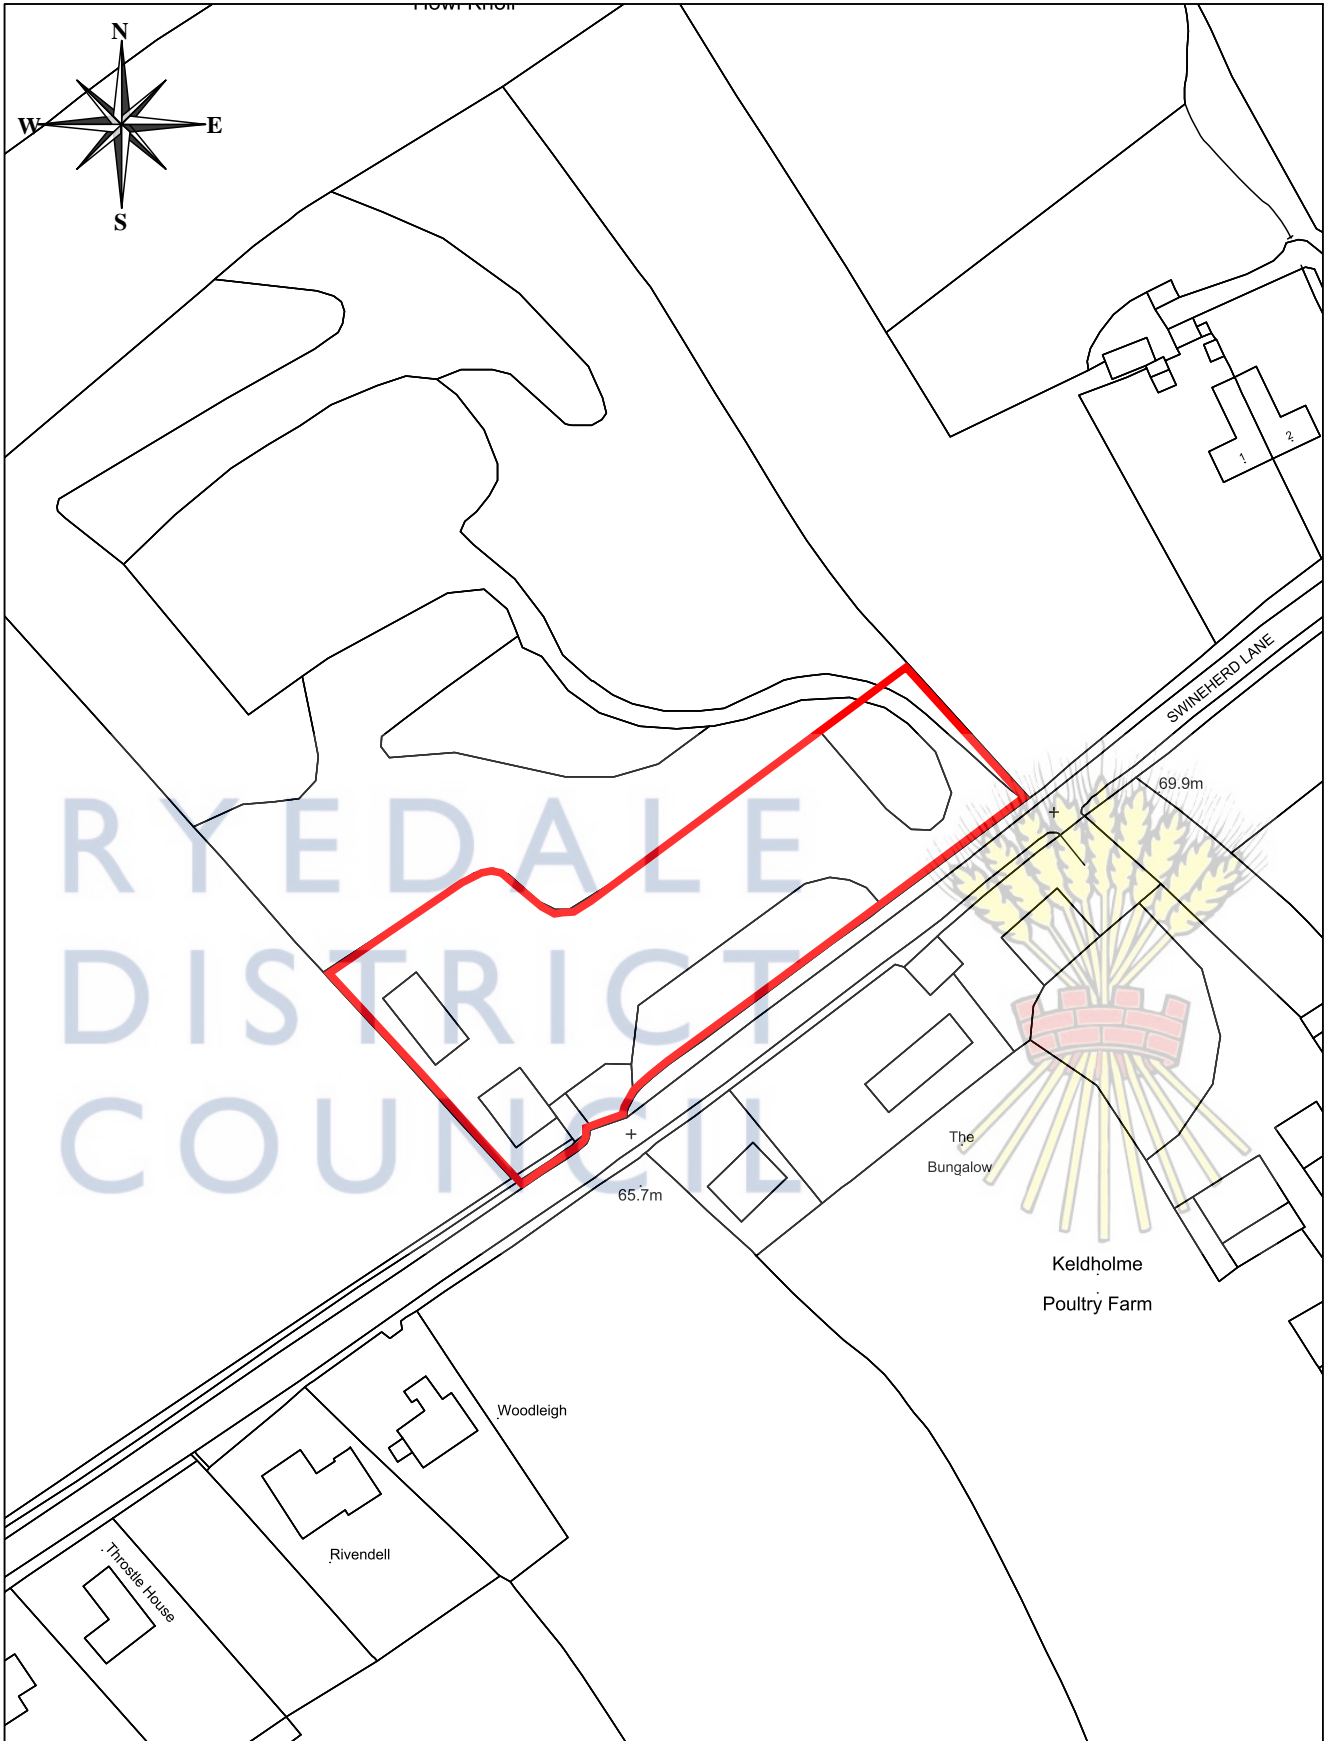

North of Swineherd Lane Old Brickworks Kirkbymoorside

Scale: 1:1250

Ryedale District Council
Ryedale House
Malton
North Yorkshire
YO17 7HH
Tel: (01653) 600666
Fax (01653) 696801
Email: enquiries@ryedale.gov.uk
Website: www.ryedale.gov.uk