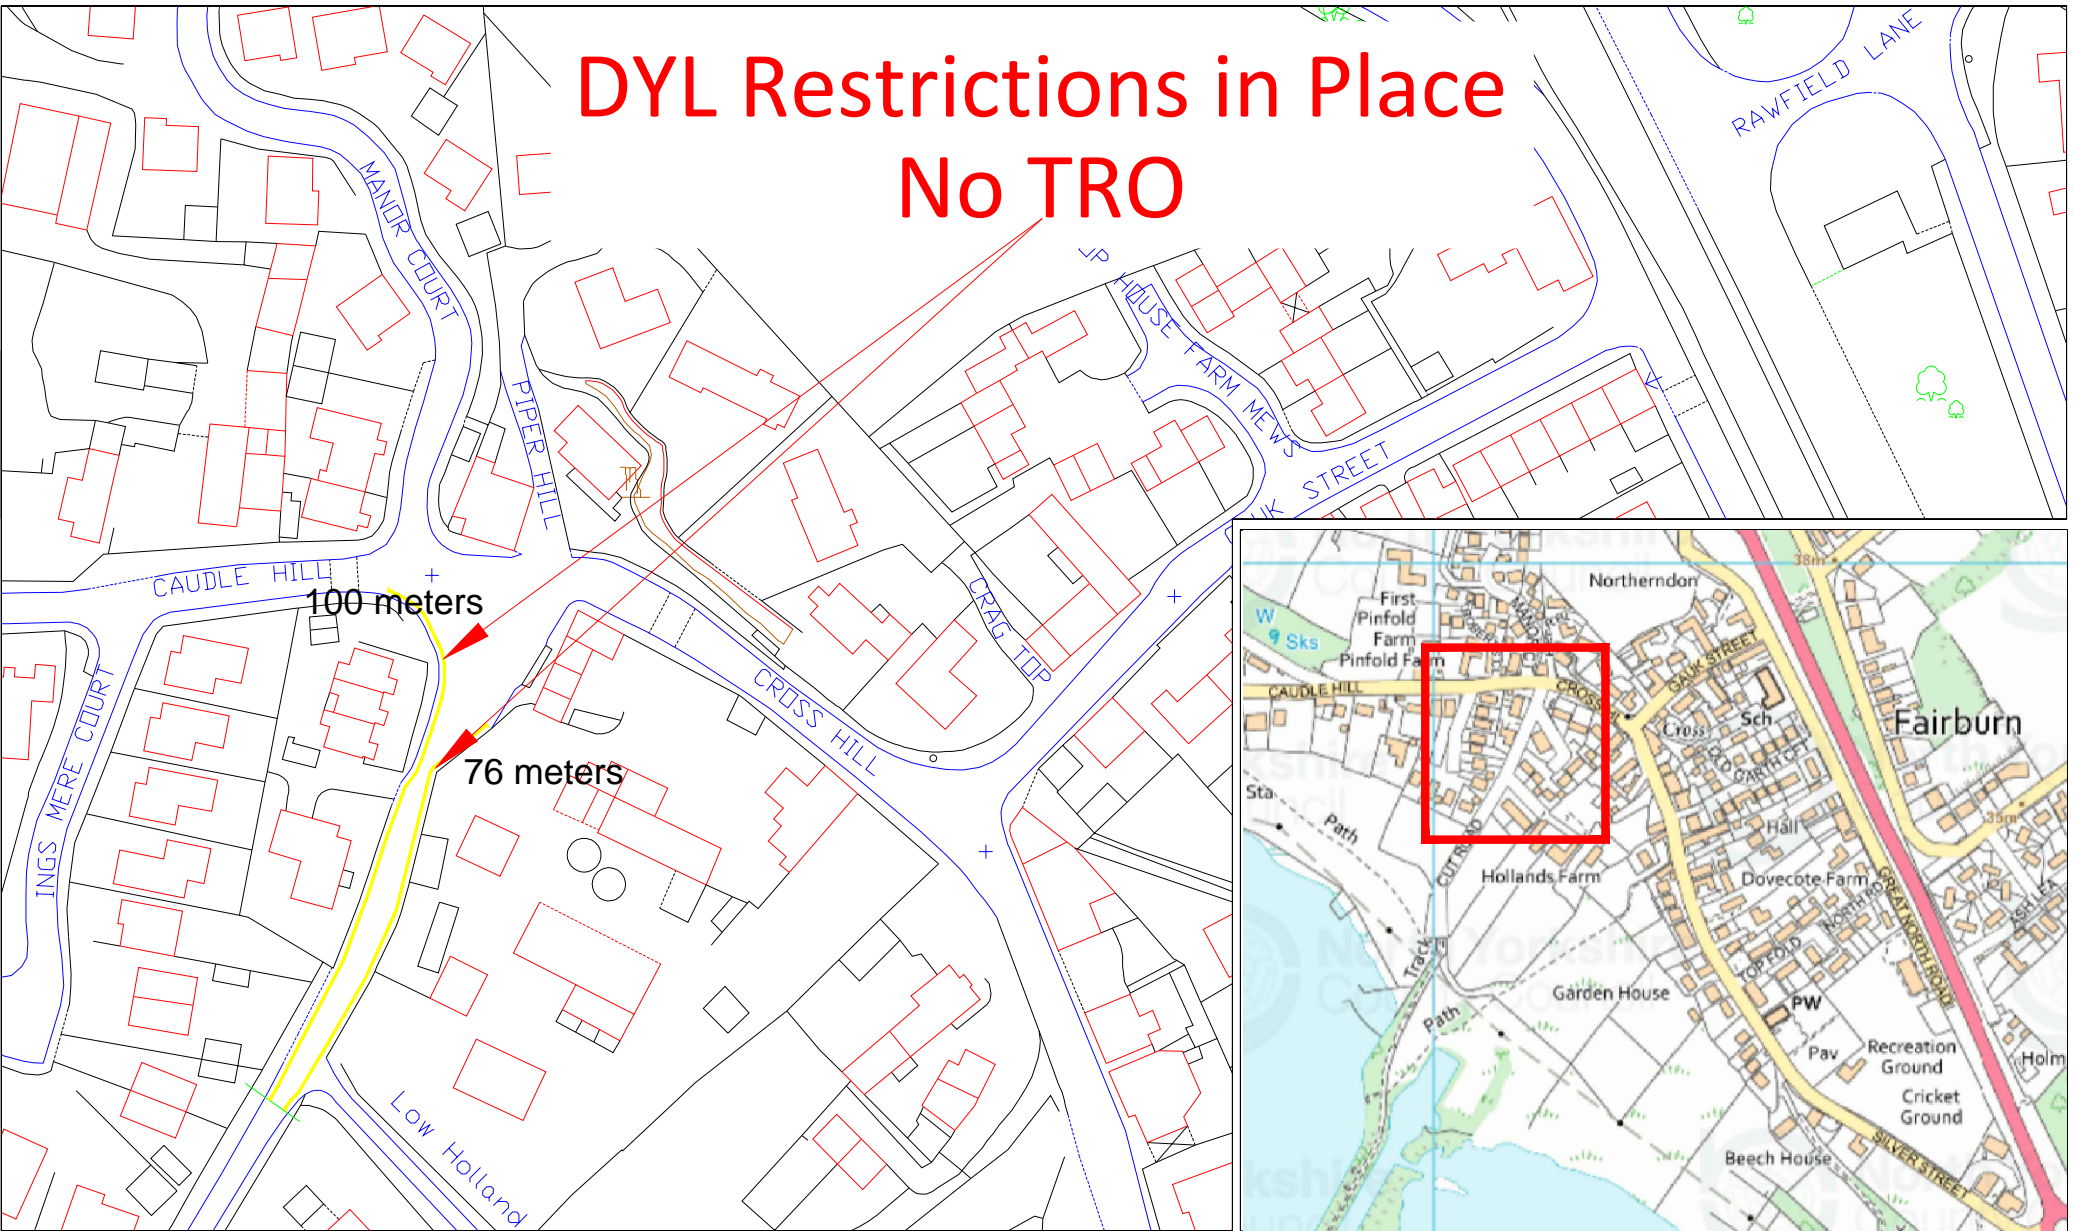

DYL Restrictions in Place No TRO

highways
NORTH YORKSHIRE

PROJECT :- Cross Farm Court (Cut lane)
Fairburn

DRG. TITLE :- DYL Restrictions in Place but no TRO
SHEET 1 OF 1

DRAWN SGA	ORIGINAL DRAWING SIZE 210 x 297 (A4)	SCALE:- NTS
CHECKED	CONTRACT DRAWING No	DATE:- March 2022
APPROVED/AUTHORISED	Computer Filename : computer filename	DRAWING No :- A7 / DYLTRO / 1