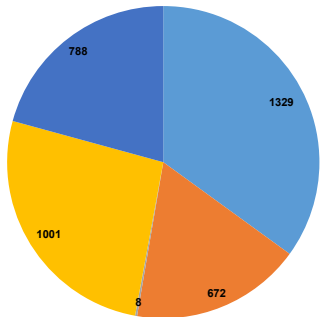

Homes available (by area) as of April 2023

Homes let (by area) in 2022-23

Numbers of let over time (split by quarter)

- Houses
- Bungalows
- Maisonettes
- Ground-floor flats
- Upper-floor flats

Homes available (by type) as of April 2023