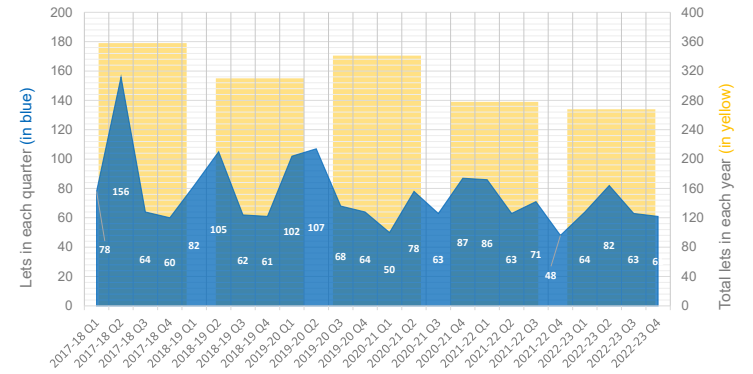

- Harrogate
- Knarborough, Scriven
- Ripon
- Boroughbridge
- Knarborough Villages
- Vale of York
- Lower Wharfedale
- Upper Wharfedale
- Lower Nidderdale
- Upper Nidderdale
- Masham
- Pannal Villages
- Marston Villages
- Northern Villages
- Ripon South Villages
- Ripon West Villages
- Independent Living Schemes (sheltered)

Homes available (by area) as of April 2023

Homes let (by area) in 2022-23

Numbers of let over time (split by quarter)

- Houses
- Bungalows
- Maisonettes
- Ground-floor flats
- Upper-floor flats

Homes available (by type) as of April 2023