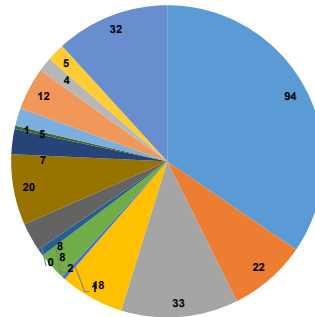

- Harrogate
- Knarborough, Scriven
- Ripon
- Boroughbridge
- Knarborough Villages
- Vale of York
- Lower Wharfedale
- Upper Wharfedale
- Lower Nidderdale
- Upper Nidderdale
- Masham
- Pannal Villages
- Marston Villages
- Northern Villages
- Ripon South Villages
- Ripon West Villages
- Independent Living Schemes (sheltered)

Homes available (by area) as of April 2023

Homes let (by area) in 2022-23

Numbers of let over time (split by quarter)

- Houses
- Bungalows
- Maisonettes
- Ground-floor flats
- Upper-floor flats

Homes available (by type) as of April 2023