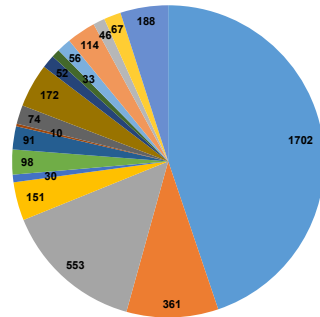

- Harrogate
- Knarborough, Scriven
- Ripon
- Boroughbridge
- Knarborough Villages
- Vale of York
- Lower Wharfedale
- Upper Wharfedale
- Lower Nidderdale
- Upper Nidderdale
- Masham
- Pannal Villages
- Marston Villages
- Northern Villages
- Ripon South Villages
- Ripon West Villages
- Independent Living Schemes (sheltered)

Homes available (by area) as of April 2023

Homes let (by area) in 2022-23

Numbers of let over time (split by quarter)

- Houses
- Bungalows
- Maisonettes
- Ground-floor flats
- Upper-floor flats

Homes available (by type) as of April 2023