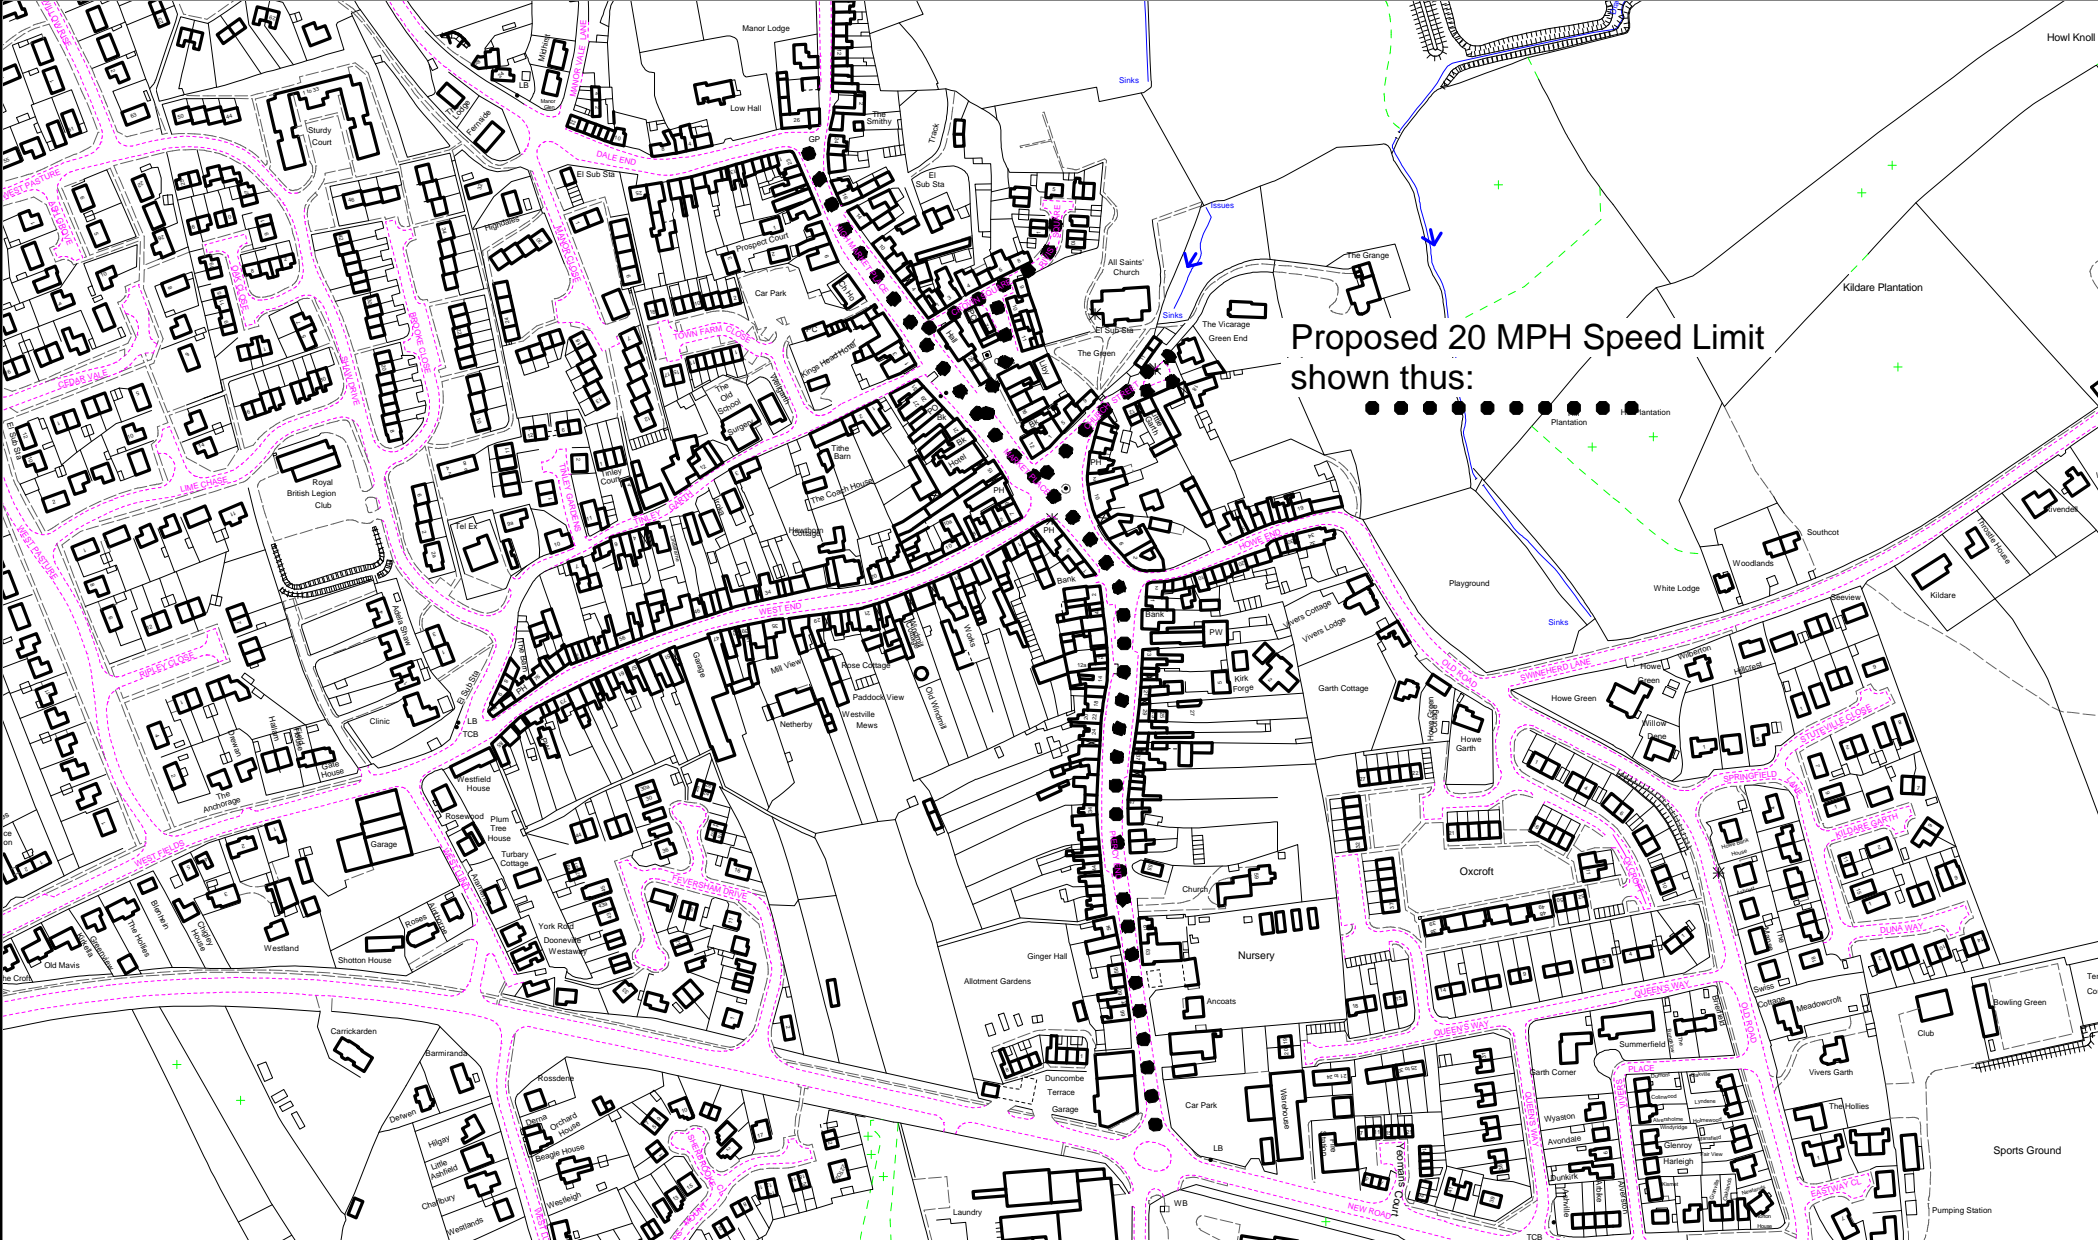

Proposed 20 MPH Speed Limit shown thus:

**Traffic Management
Area 4 Pickering**

Area Office 4
Tofts Road
Pickering
North Yorkshire
YO17 6BG

Tel: 08458 727374
Fax: 01653 669578

PROJECT: **Kirkbymoorside Town Centre**

DRAWING TITLE: **Proposed 20 MPH Speed Limit**

DESIGN:

APPROVED:

DRAWING NO:

DRAWN: **P.S.**
DATE: **07/10/2022**

CHECKED:

SCALE: **1 : 4000**