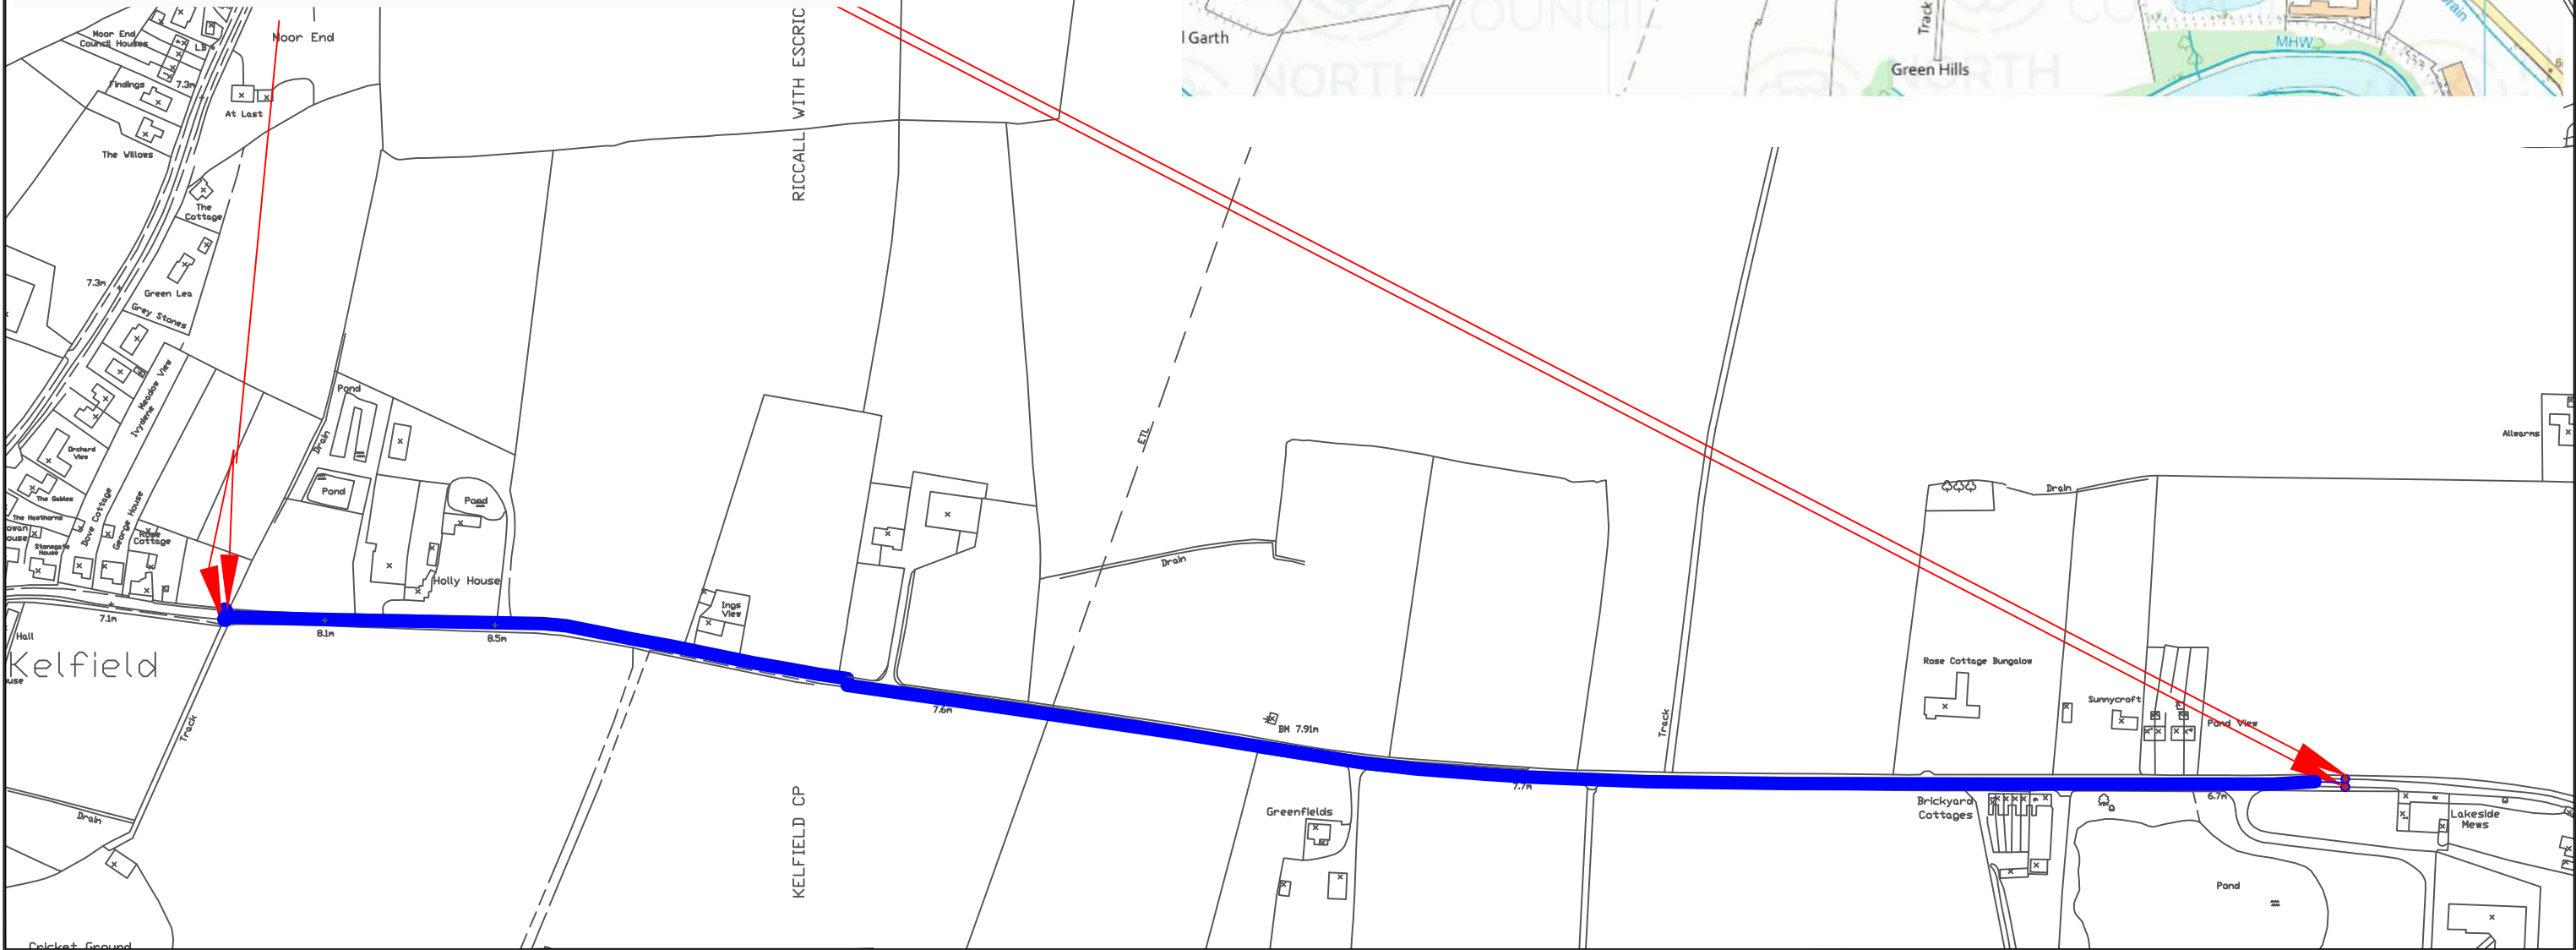

Proposed Speed Limit Change to 40MPH

North Lake
7.6m

NORTH

PROJECT :- Riccall Lane, Kelfield

DRG. TITLE :- 40Mph Speed Limit TRO

DRAWN KUNAL SWAMI	ORIGINAL DRAWING SIZE 297 x 421 (A3)	SCALE:- NTS
CHECKED	CONTRACT DRAWING No	DATE:- 2023
APPROVED/AUTHORISED	DRAWING No :- /	
Computer Filename :		

© Crown Copyright and Database Rights (2023) Ordnance Survey 100017946	REV.	REVISION DETAILS	BY	DATE
			CHECKED	APPROVED