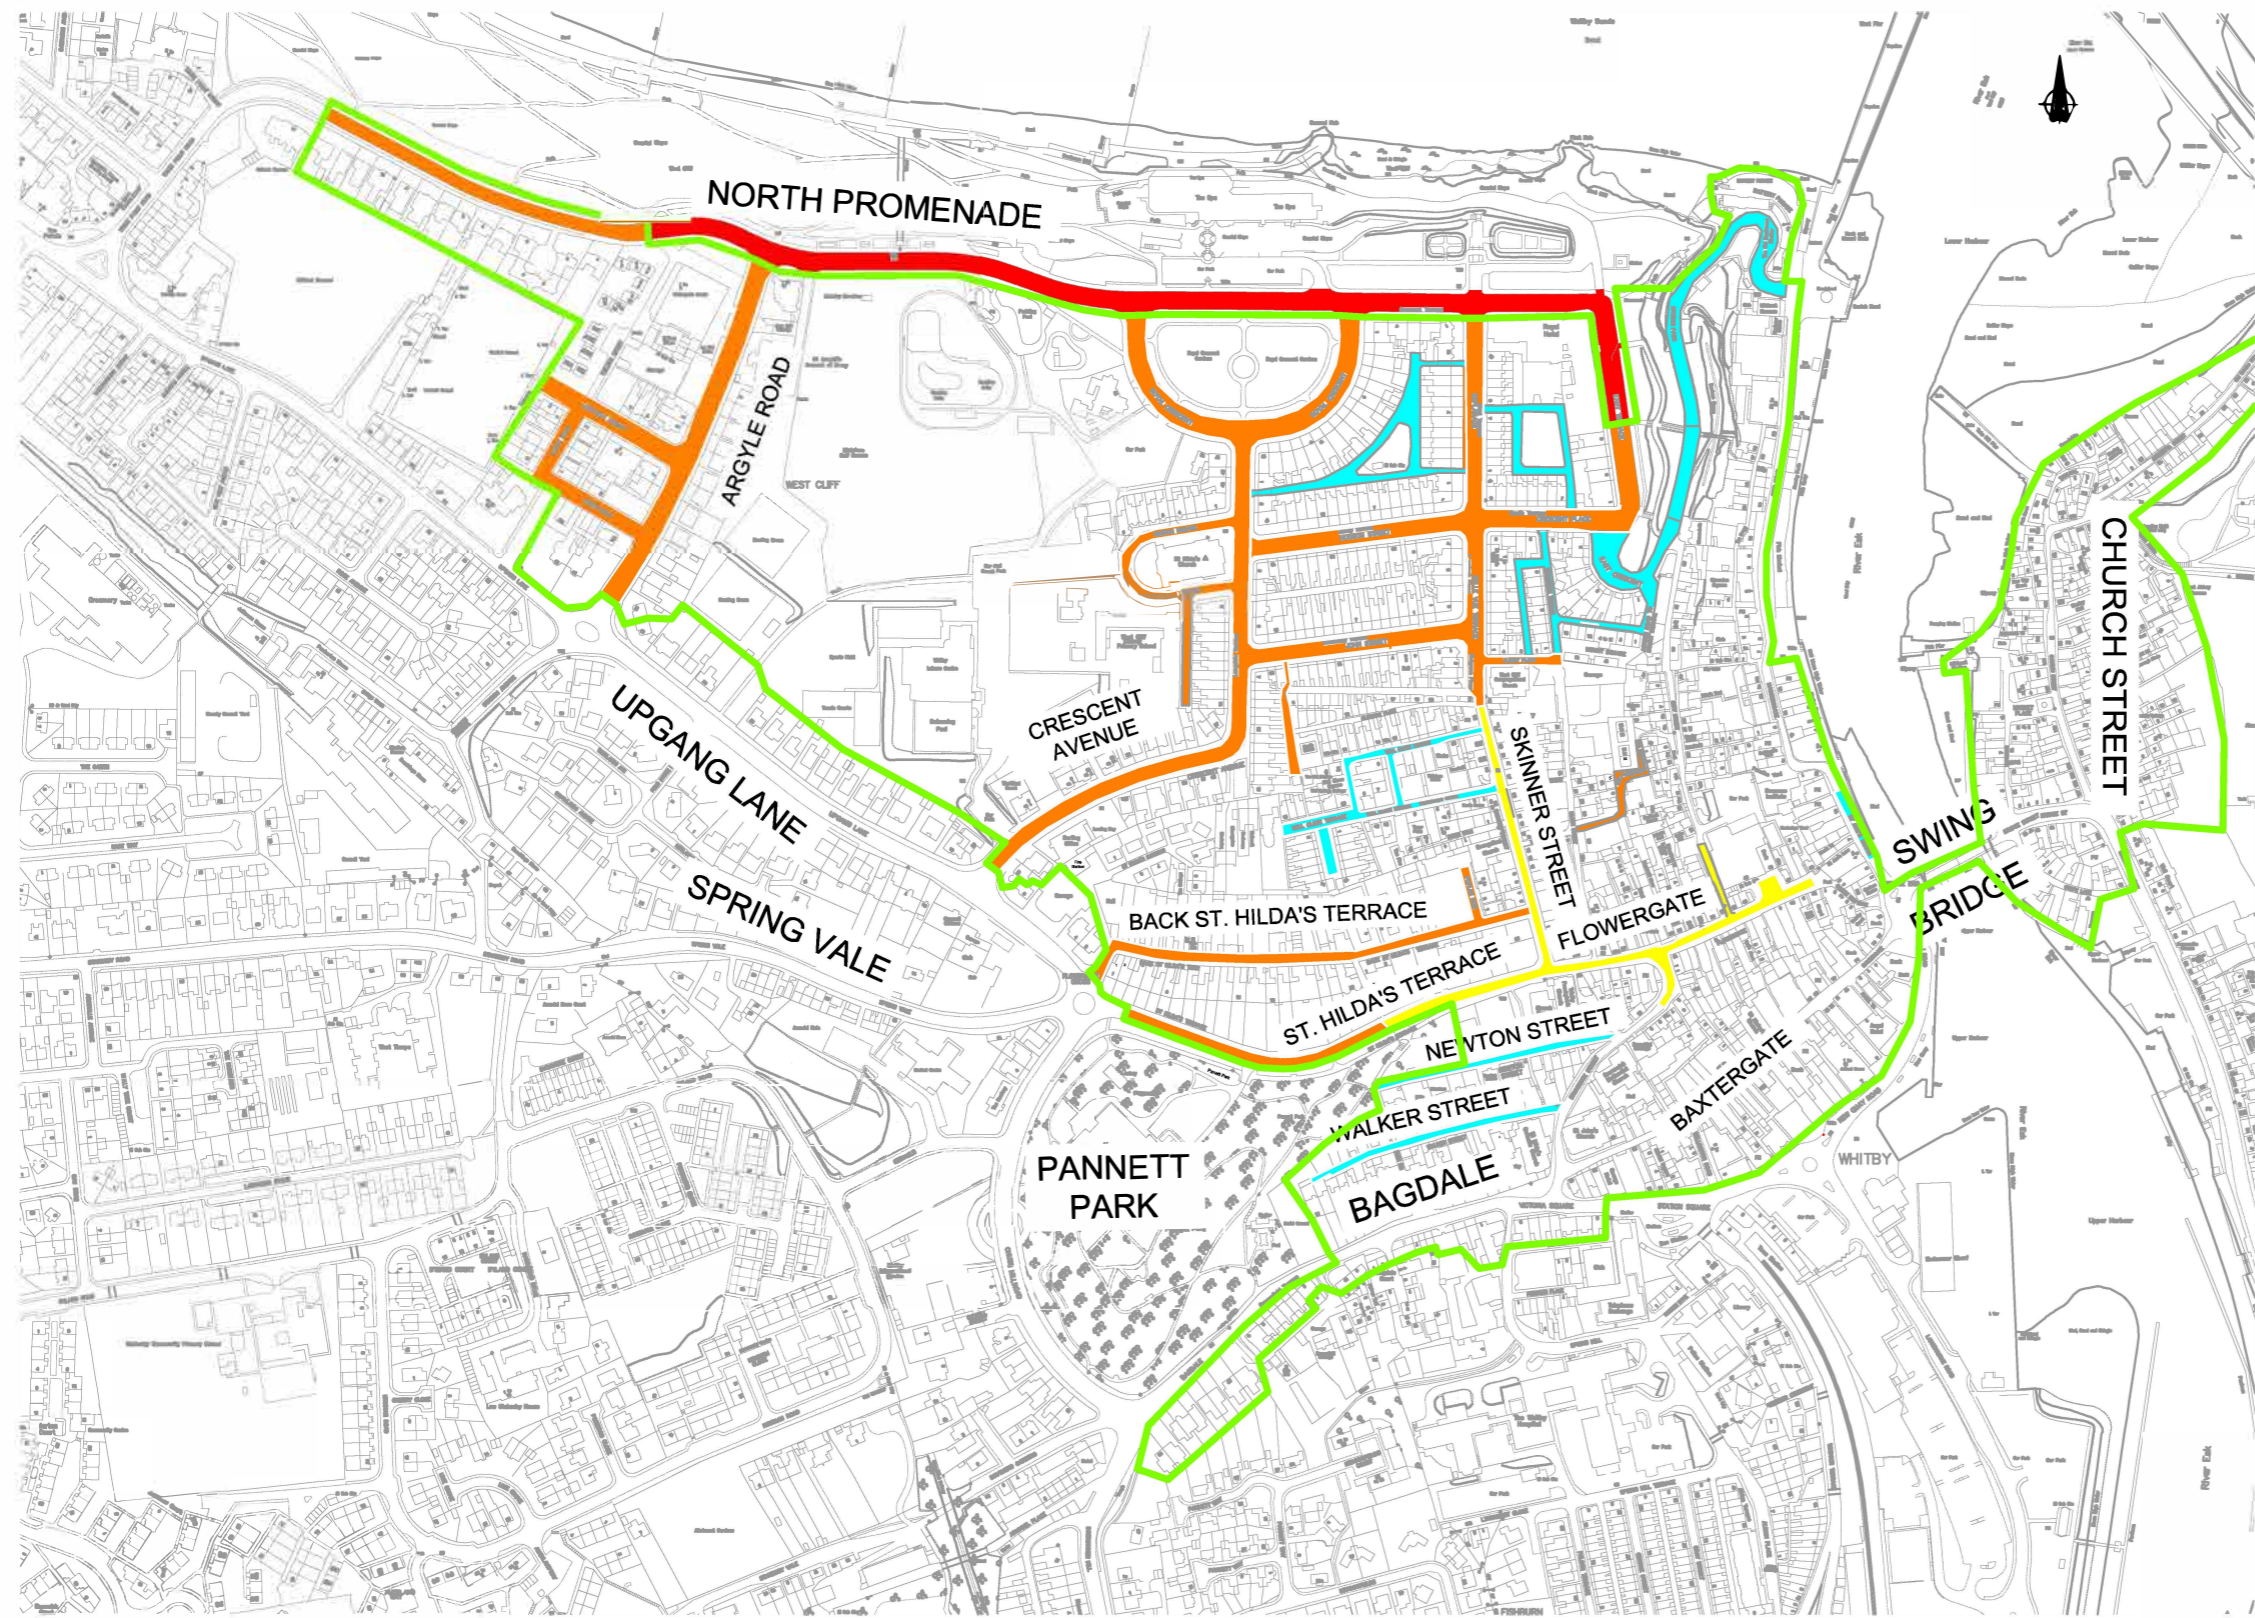

KEY TO PARKING TYPES

 Properties eligible for parking permits.

 Disc parking with 3 hour limit, 9am – 7pm, all year round.

 Permit holders only parking, 9am – 7pm, all year round.

 Disc parking with 1 hour limit, no permit allowed, 9am to 7pm, all year round.

 Pay and Display Parking, restrictions apply 1 March – 31 October only.

Whitby Parking Scheme

Current restrictions Nov 2018