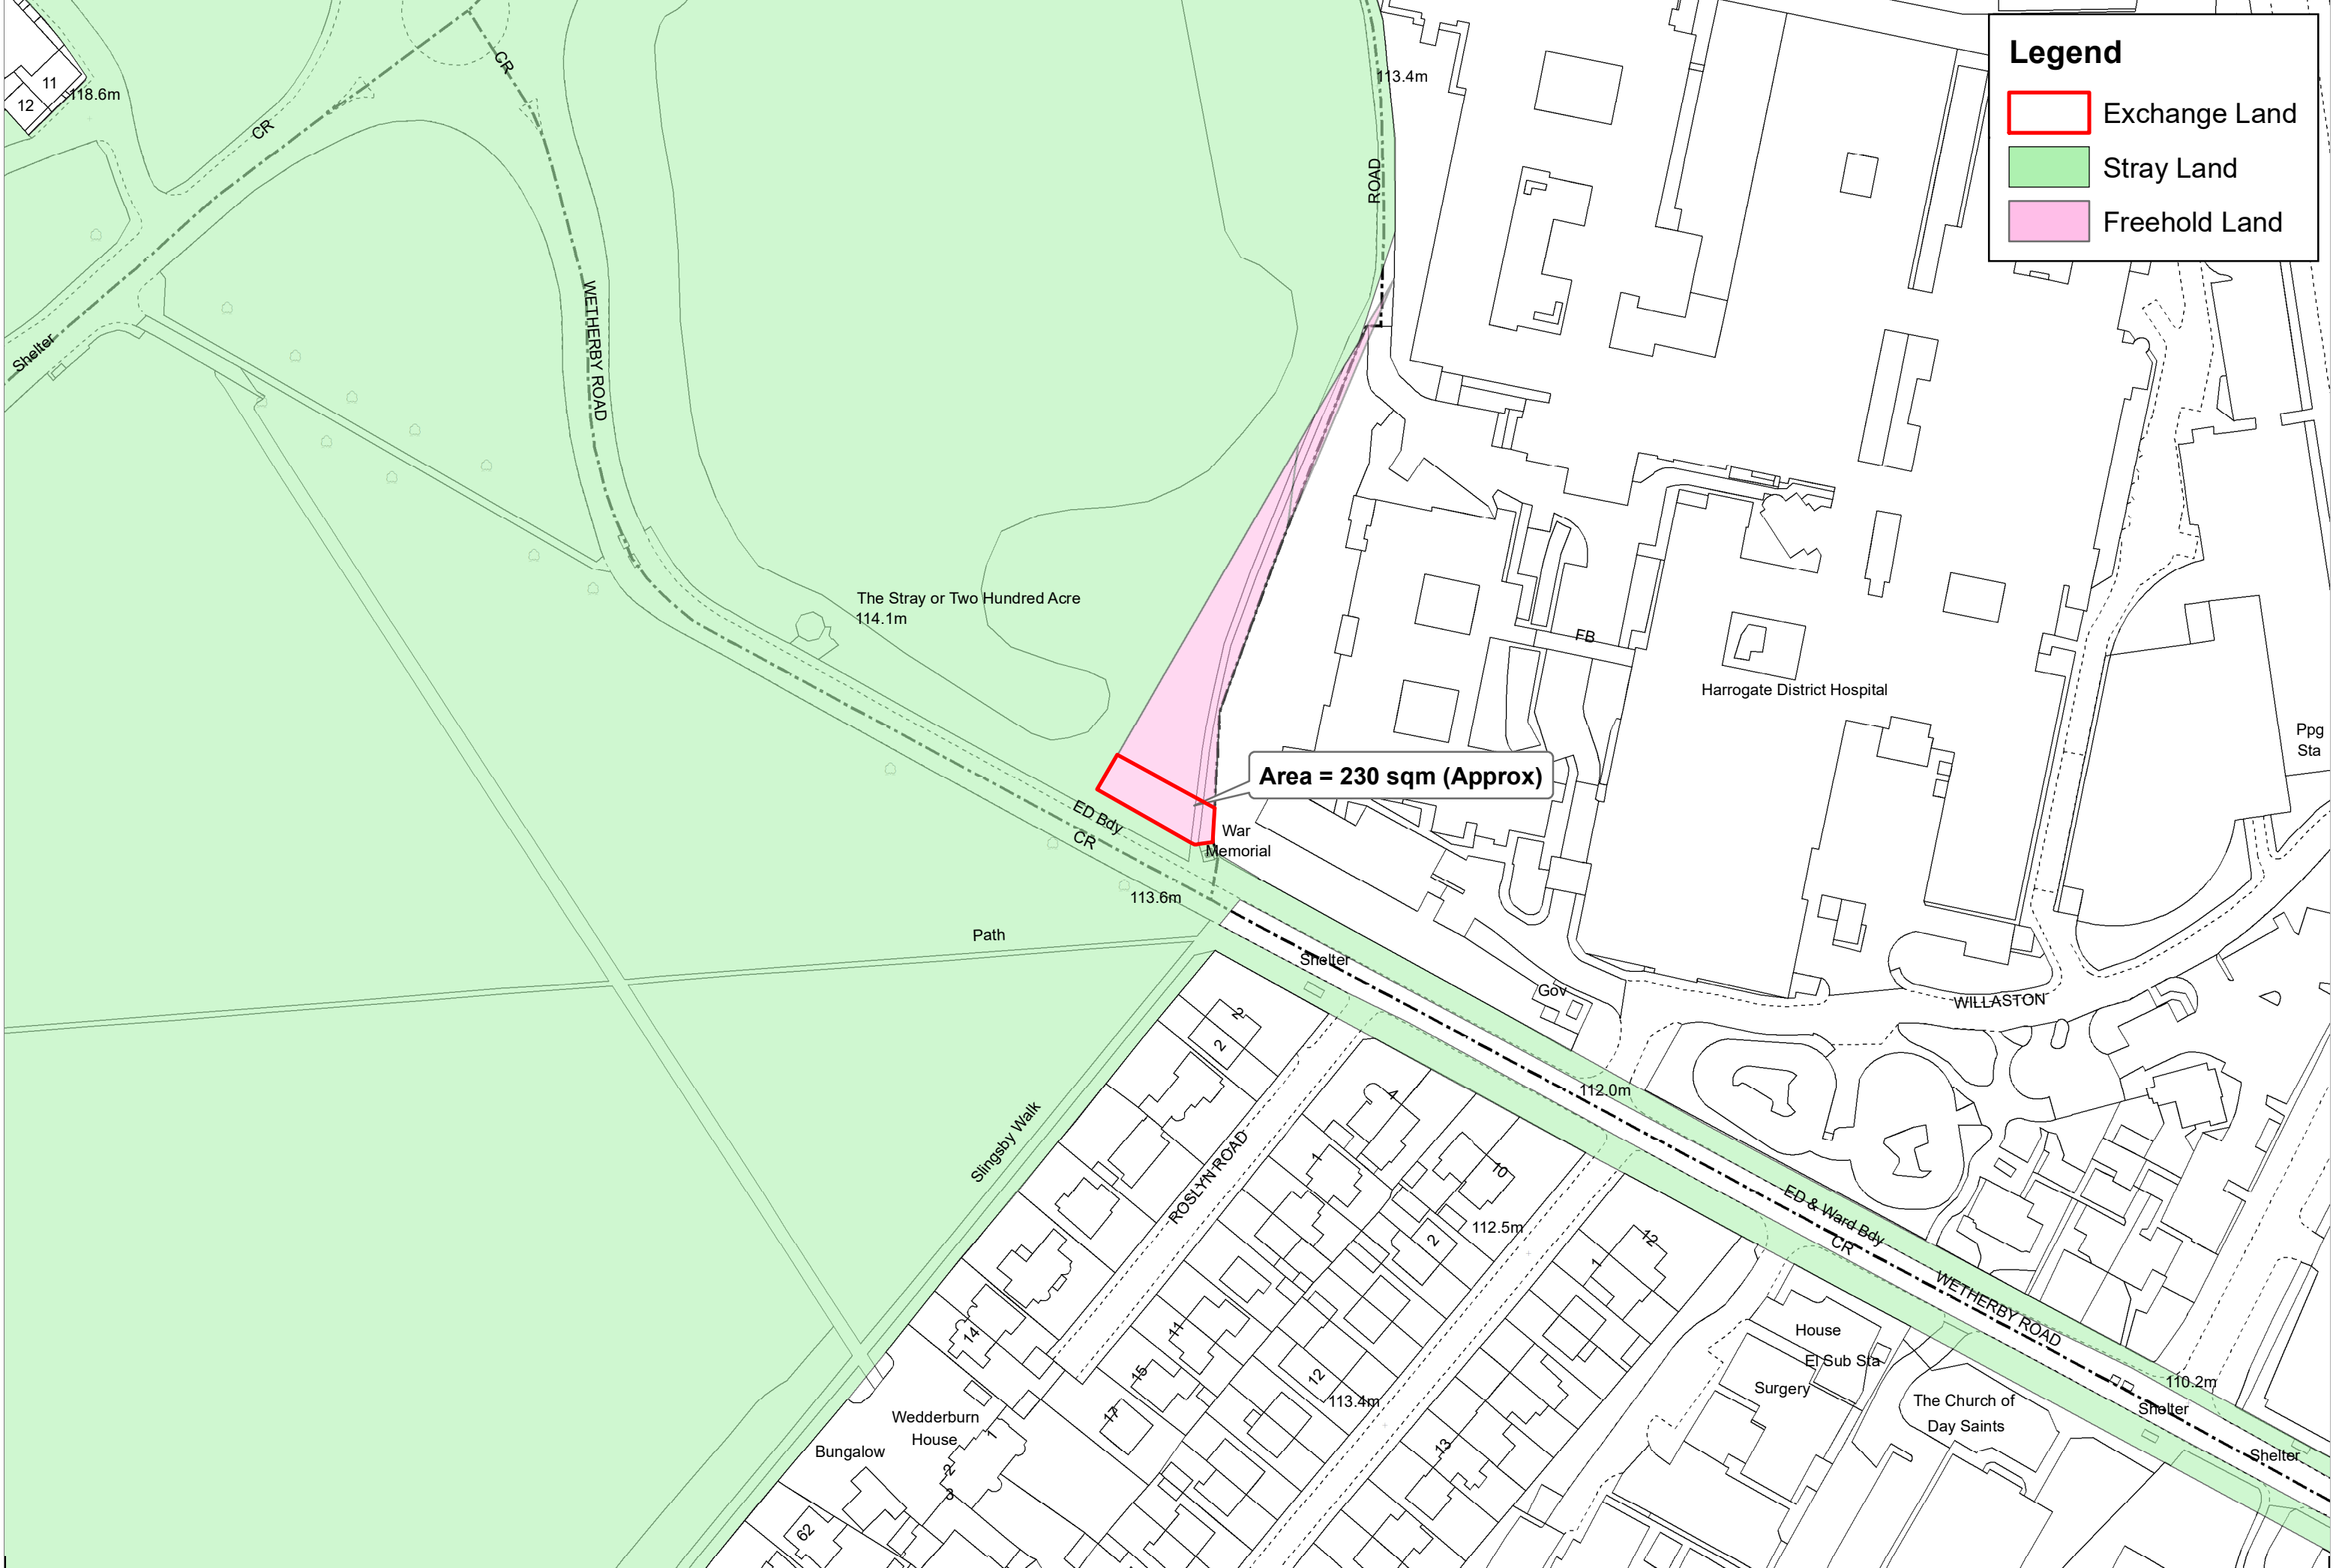

Legend

- Exchange Land
- Stray Land
- Freehold Land

Area = 230 sqm (Approx)

**Stray Exchange Land - Wetherby Road
Harrogate**