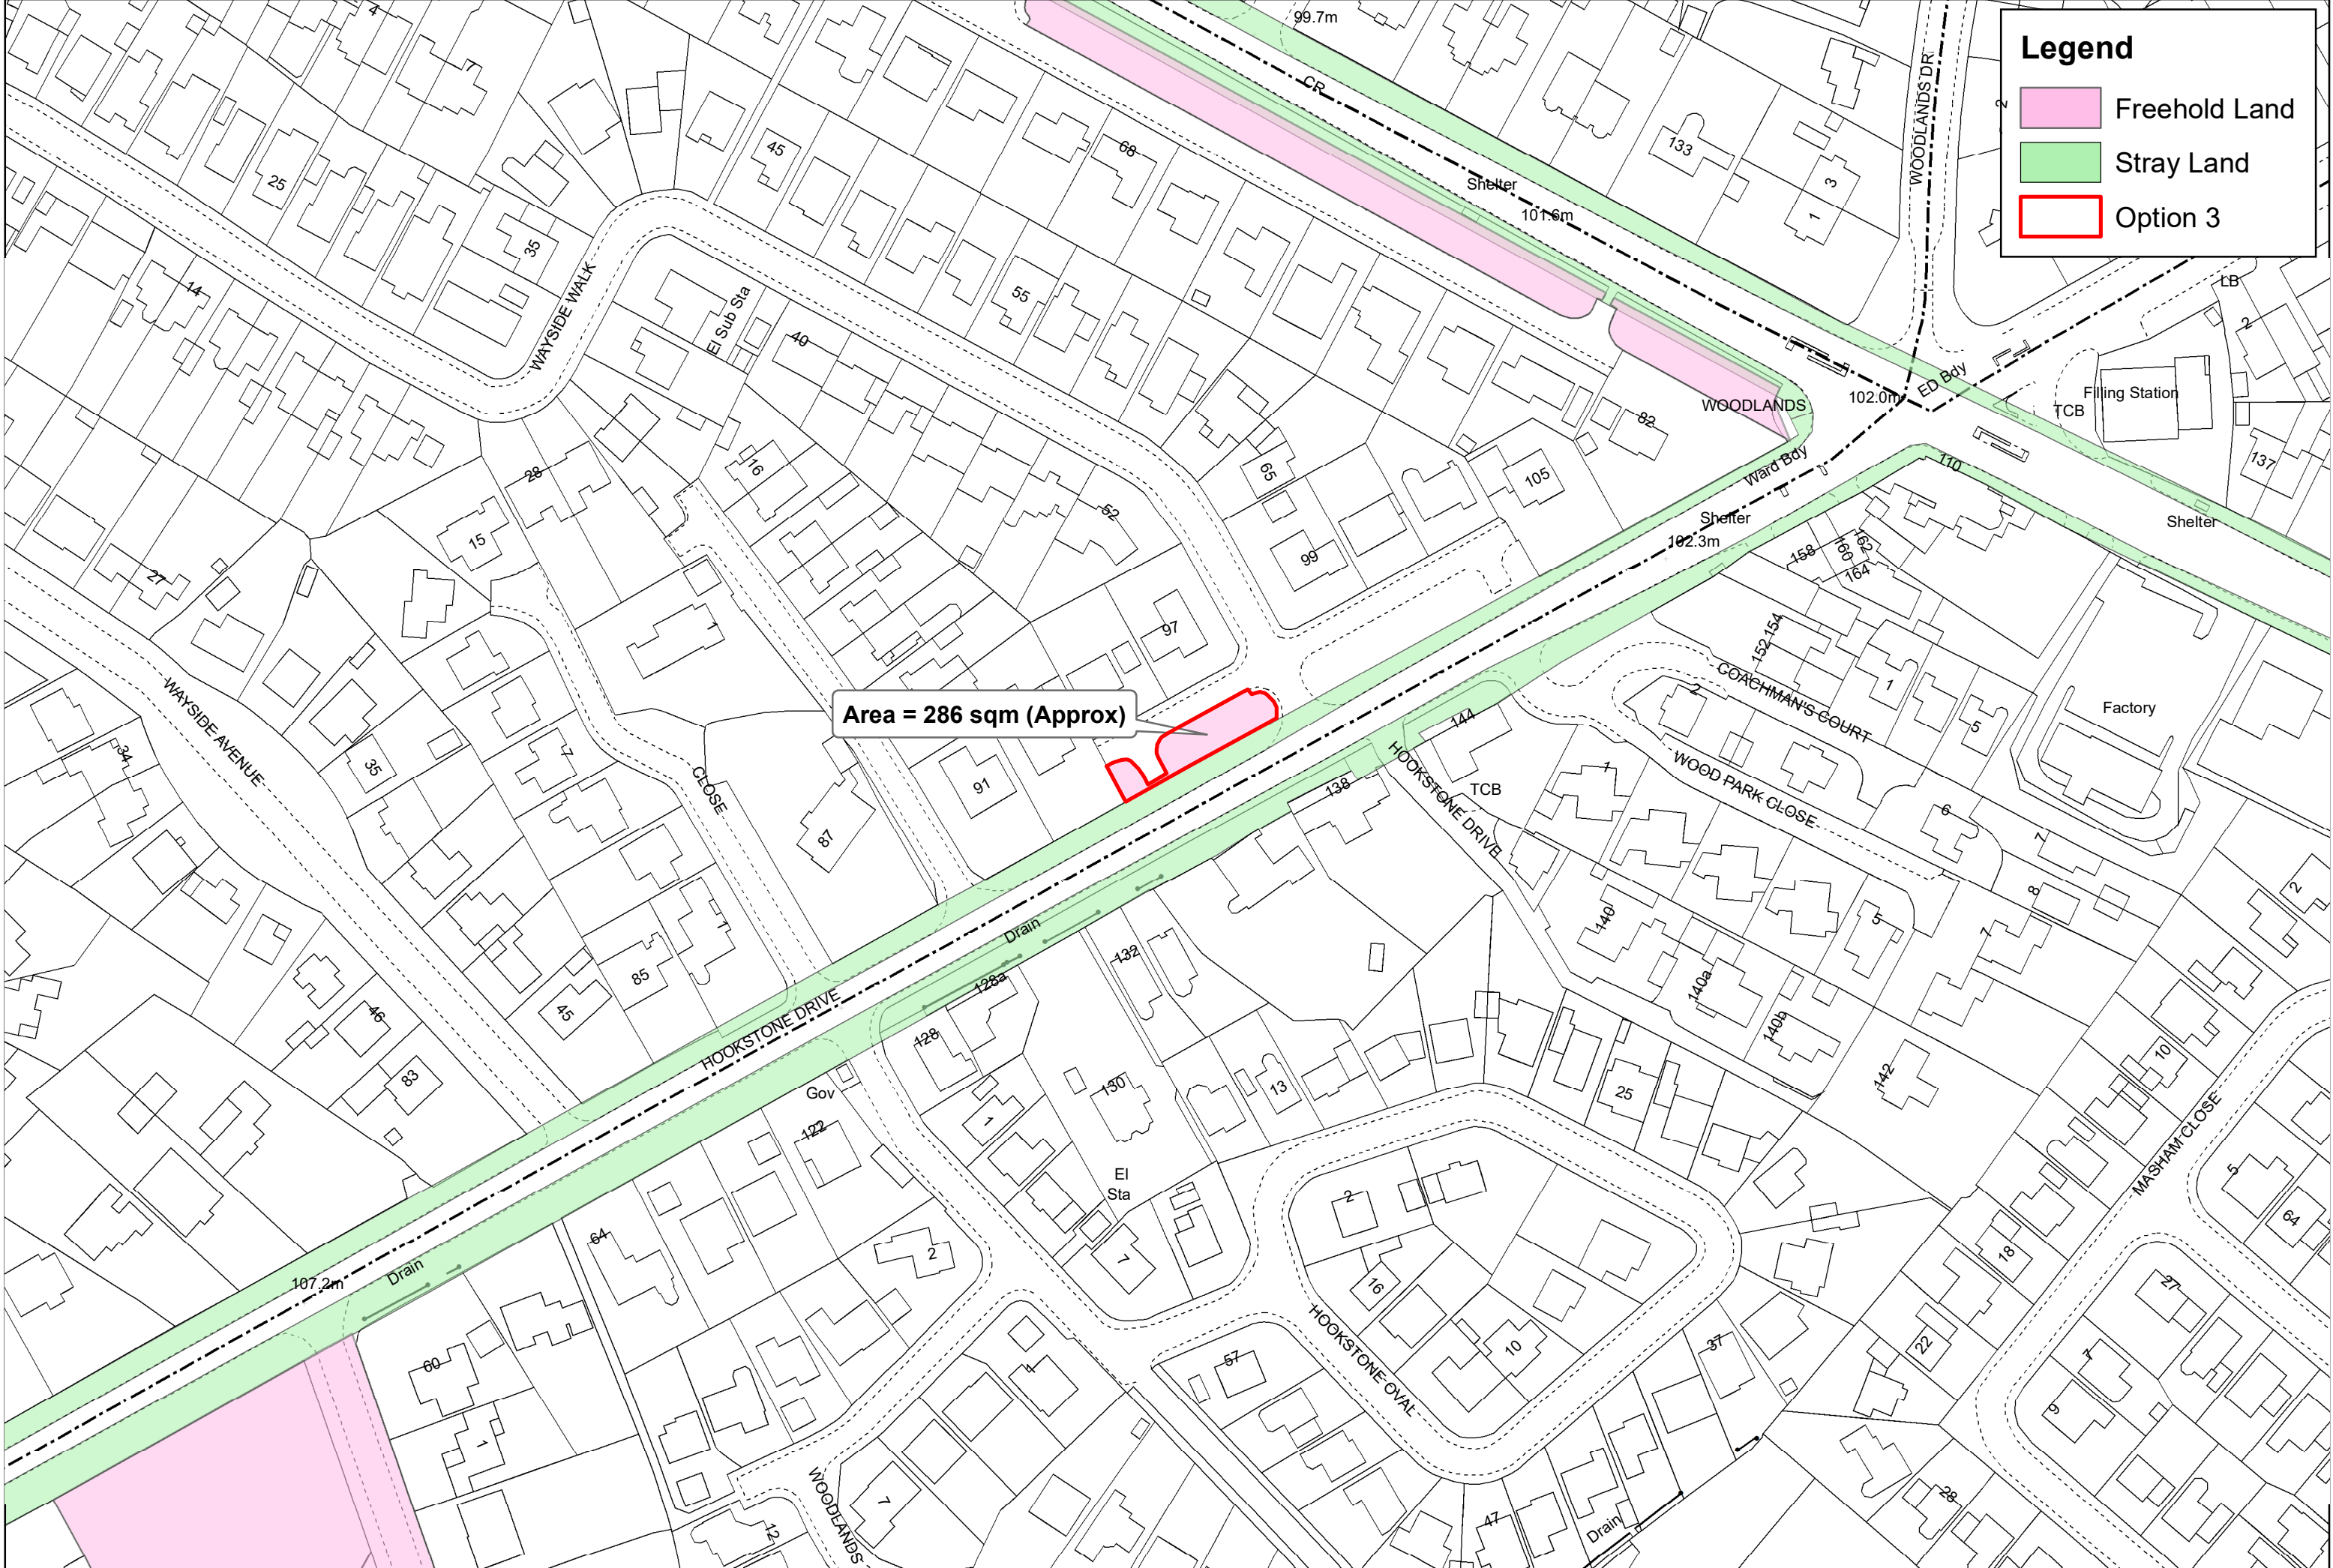

Legend

- Freehold Land
- Stray Land
- Option 3

Area = 286 sqm (Approx)