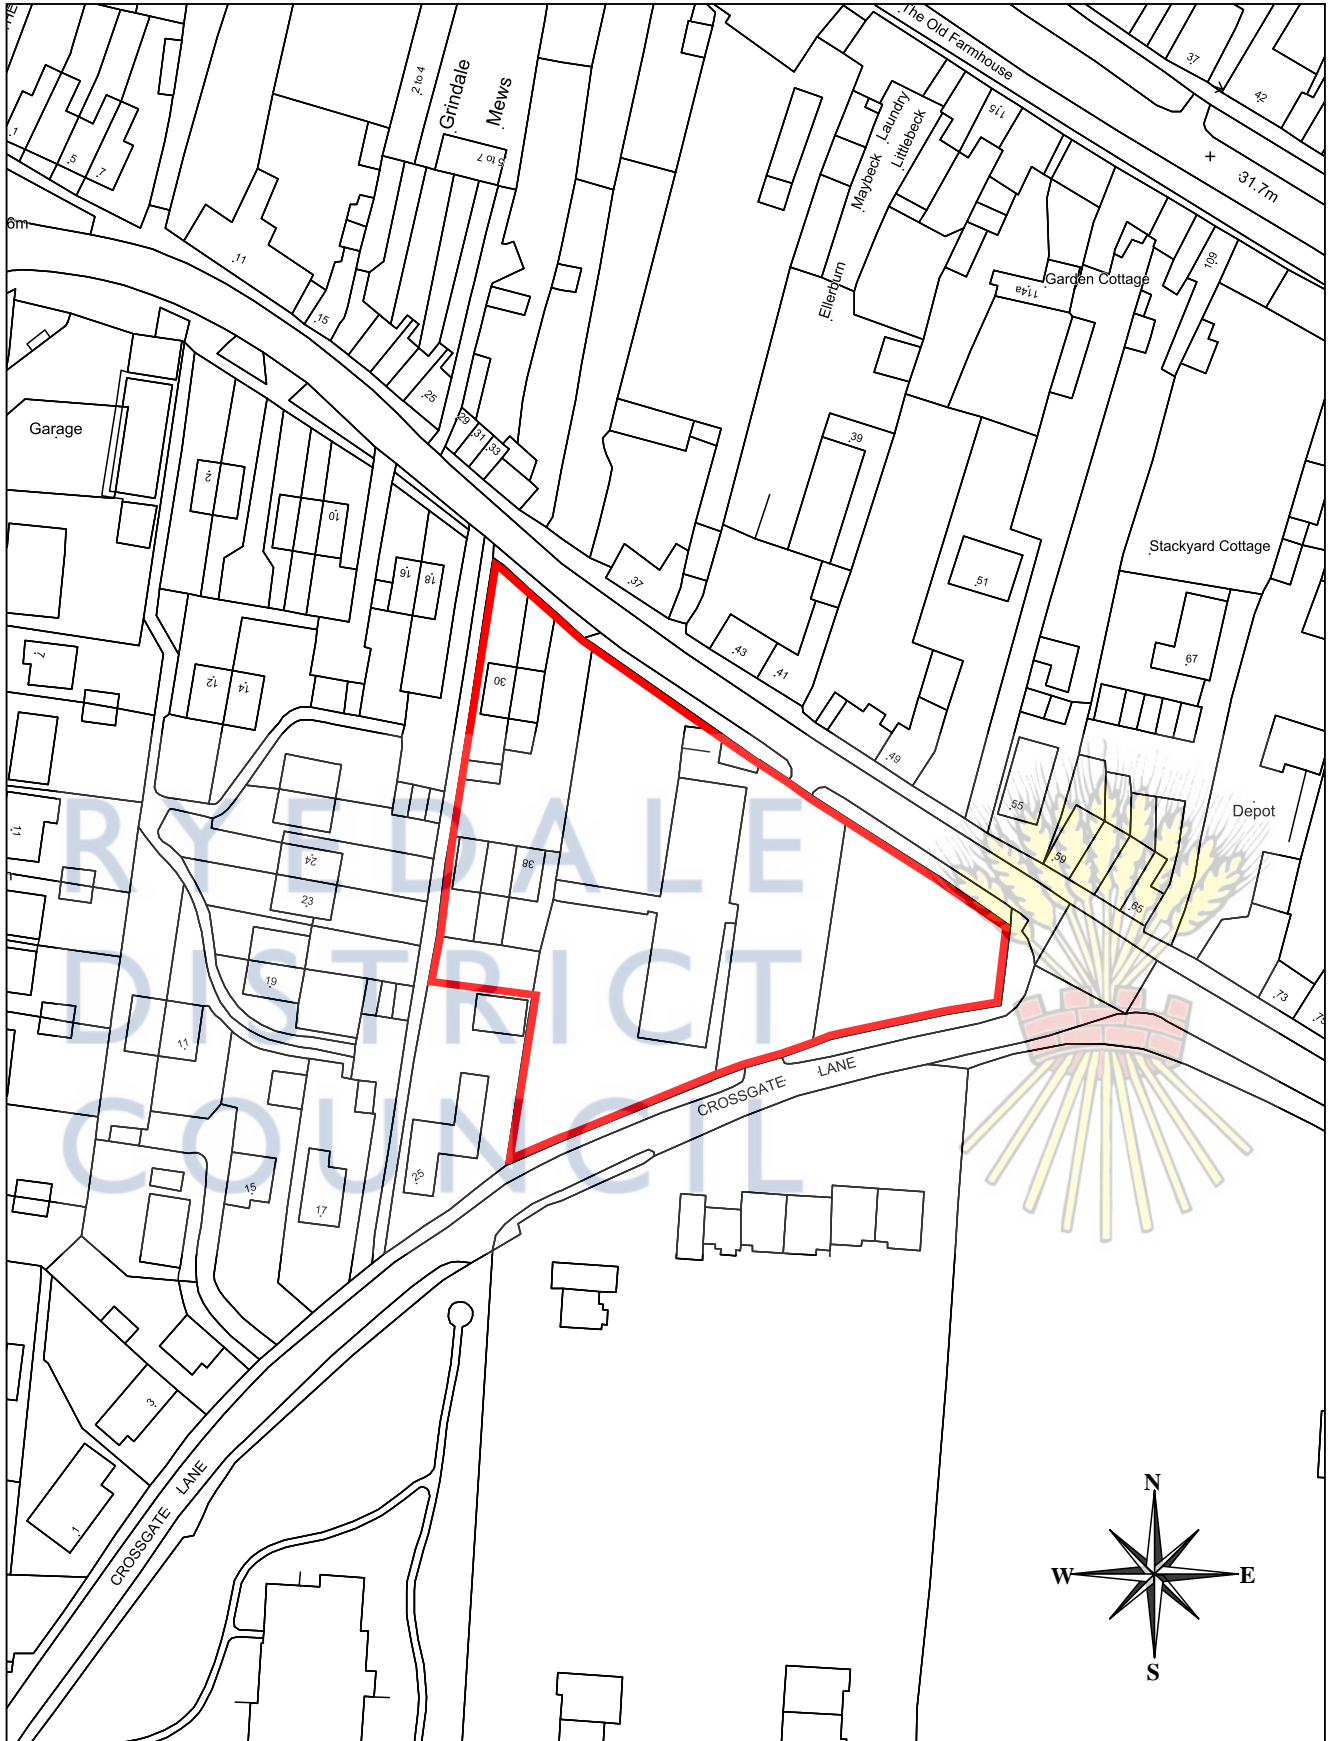

# FC Site, Land south of Outgang Lane, Pickering

Ryedale District Council  
Ryedale House  
Malton  
North Yorkshire  
YO17 7HH  
Tel: (01653) 600666  
Fax (01653) 696801  
Email: [enquiries@ryedale.gov.uk](mailto:enquiries@ryedale.gov.uk)  
Website: [www.ryedale.gov.uk](http://www.ryedale.gov.uk)

Scale: 1:1250