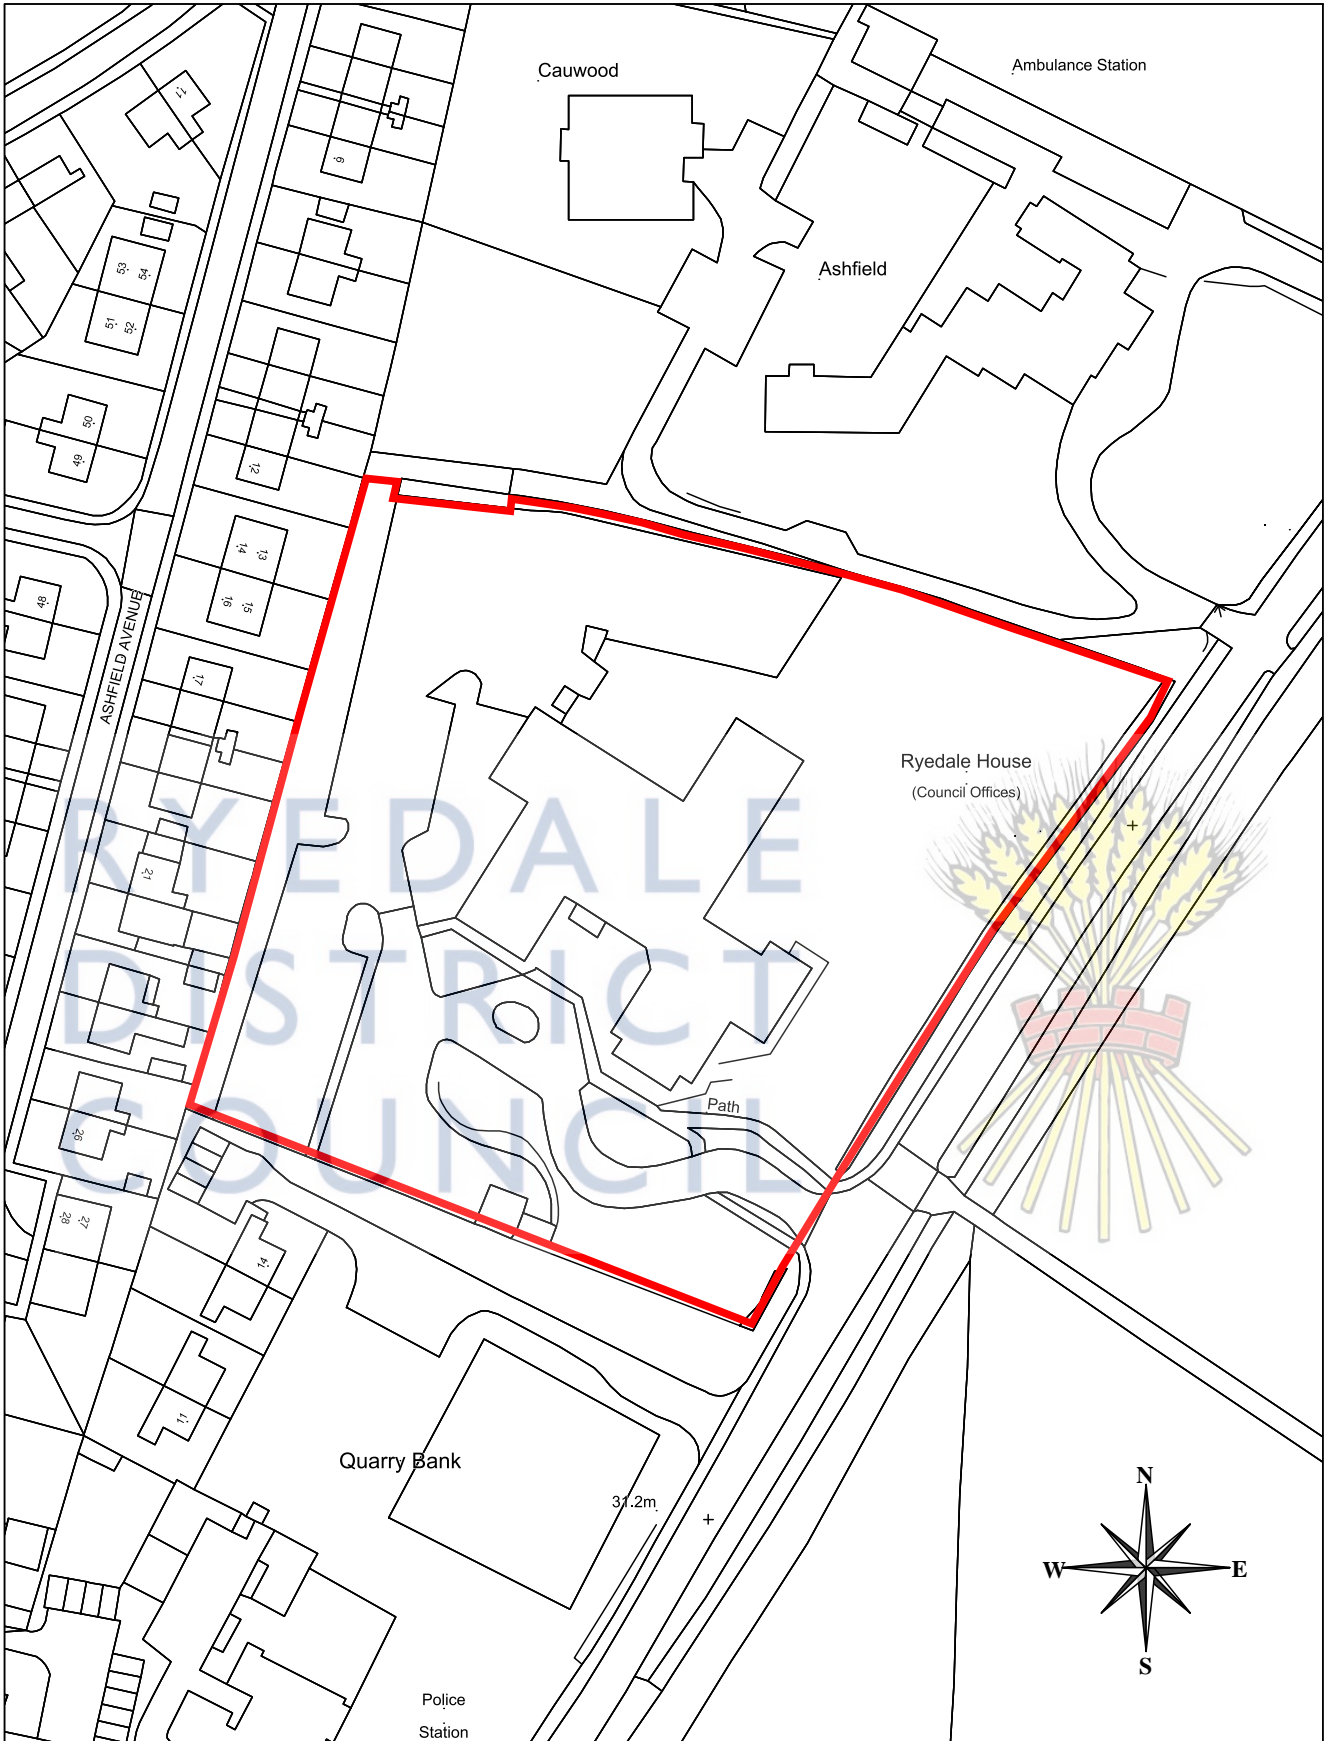

Ryedale House, Malton

Ryedale District Council
Ryedale House
Malton
North Yorkshire
YO17 7HH
Tel: (01653) 600666
Fax (01653) 696801
Email: enquiries@ryedale.gov.uk
Website: www.ryedale.gov.uk

Scale: 1:1250