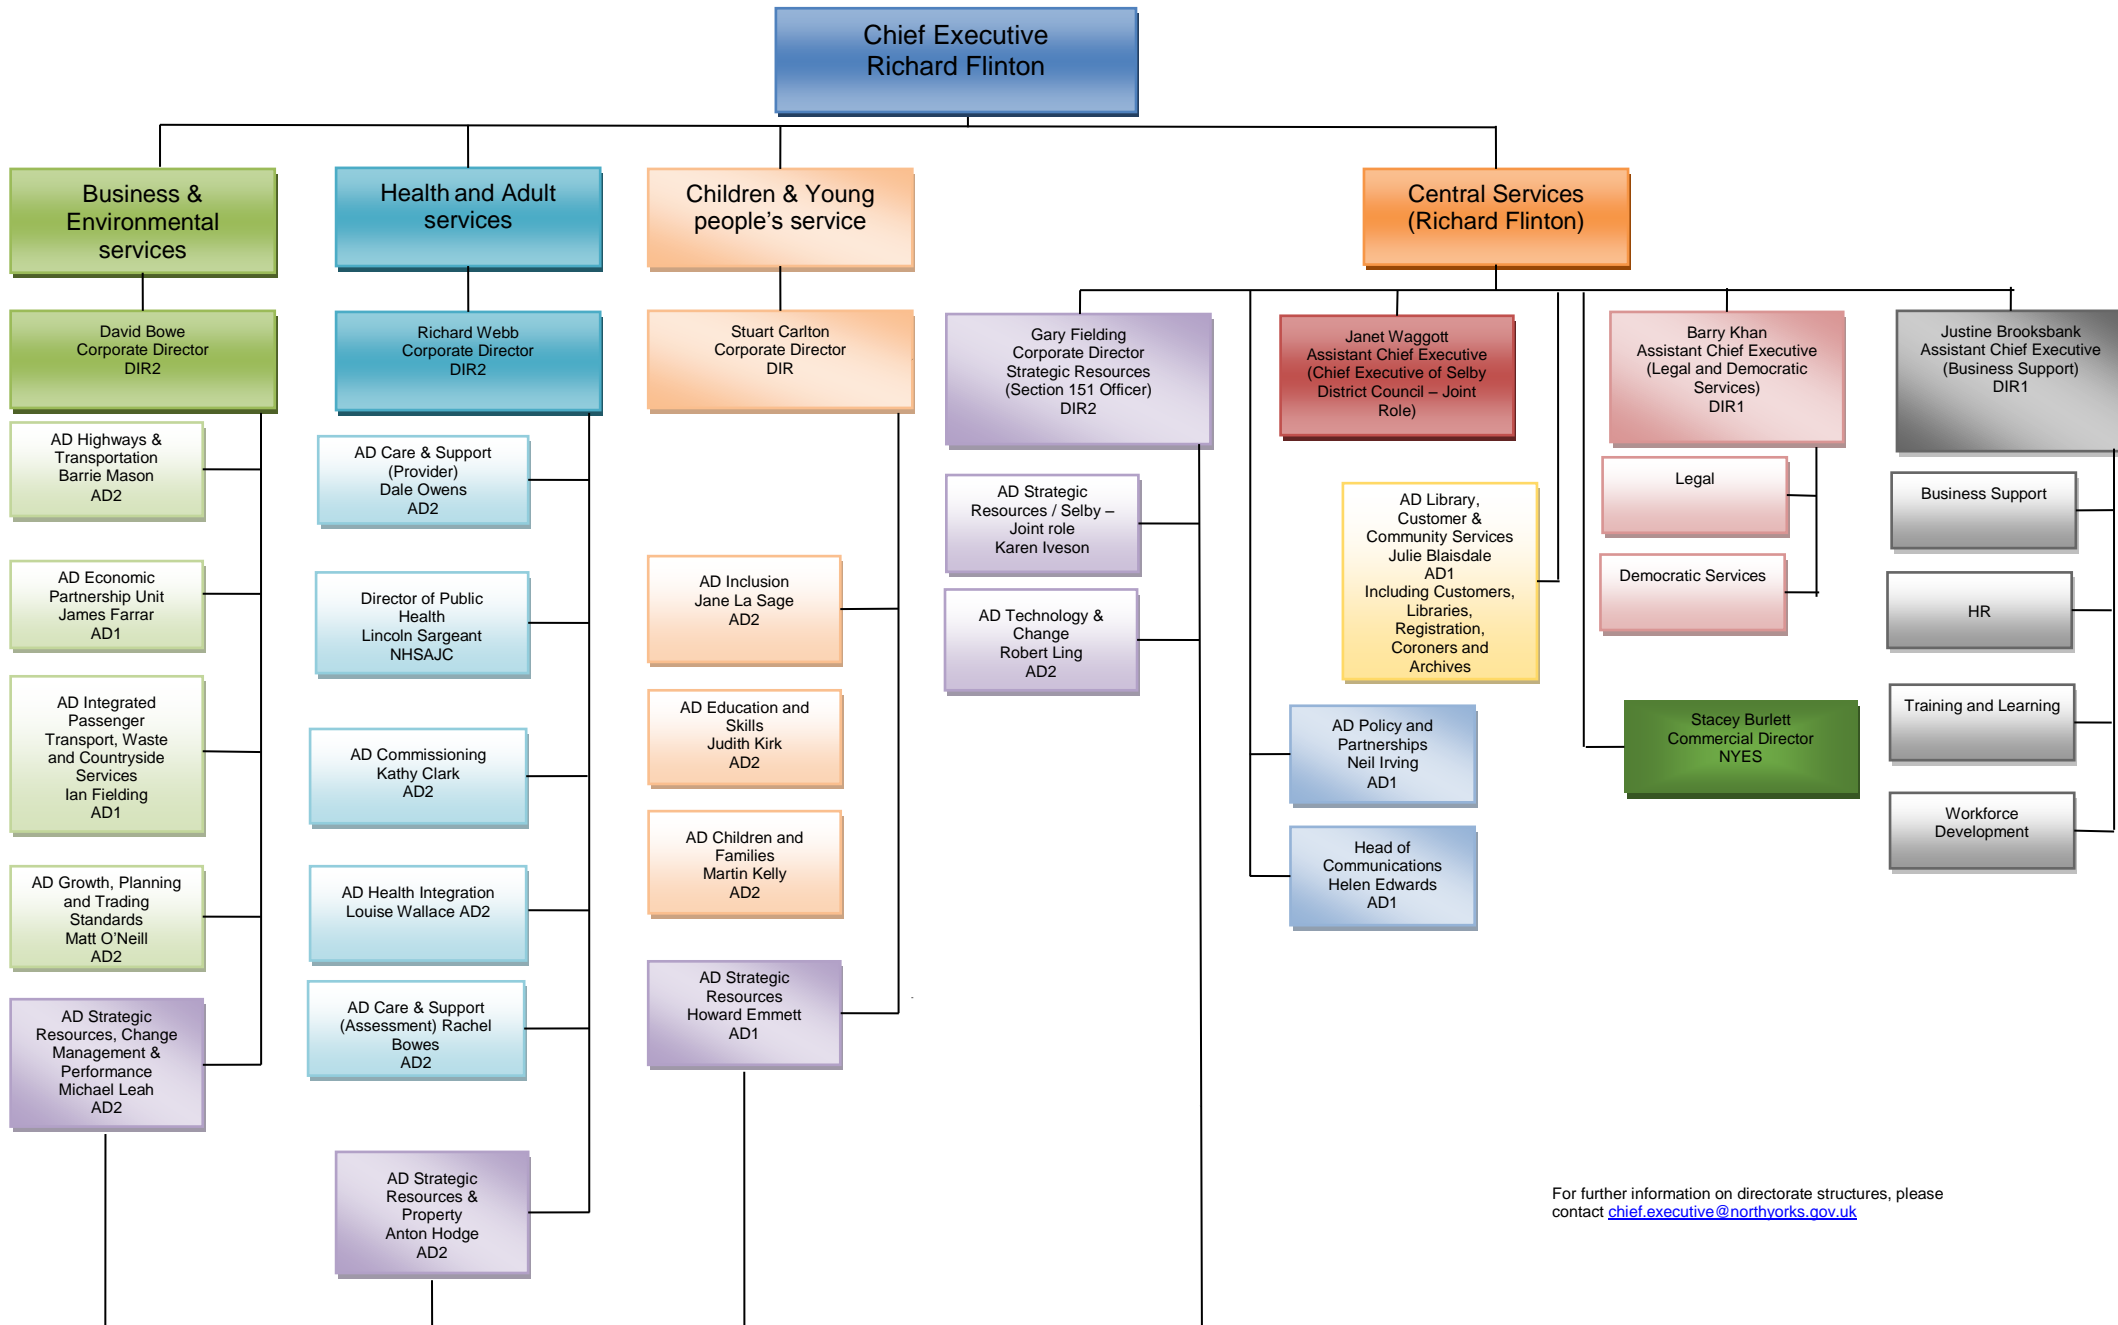

North Yorkshire County Council – Structure 23 April 2018

For further information on directorate structures, please contact chief.executive@northyorks.gov.uk