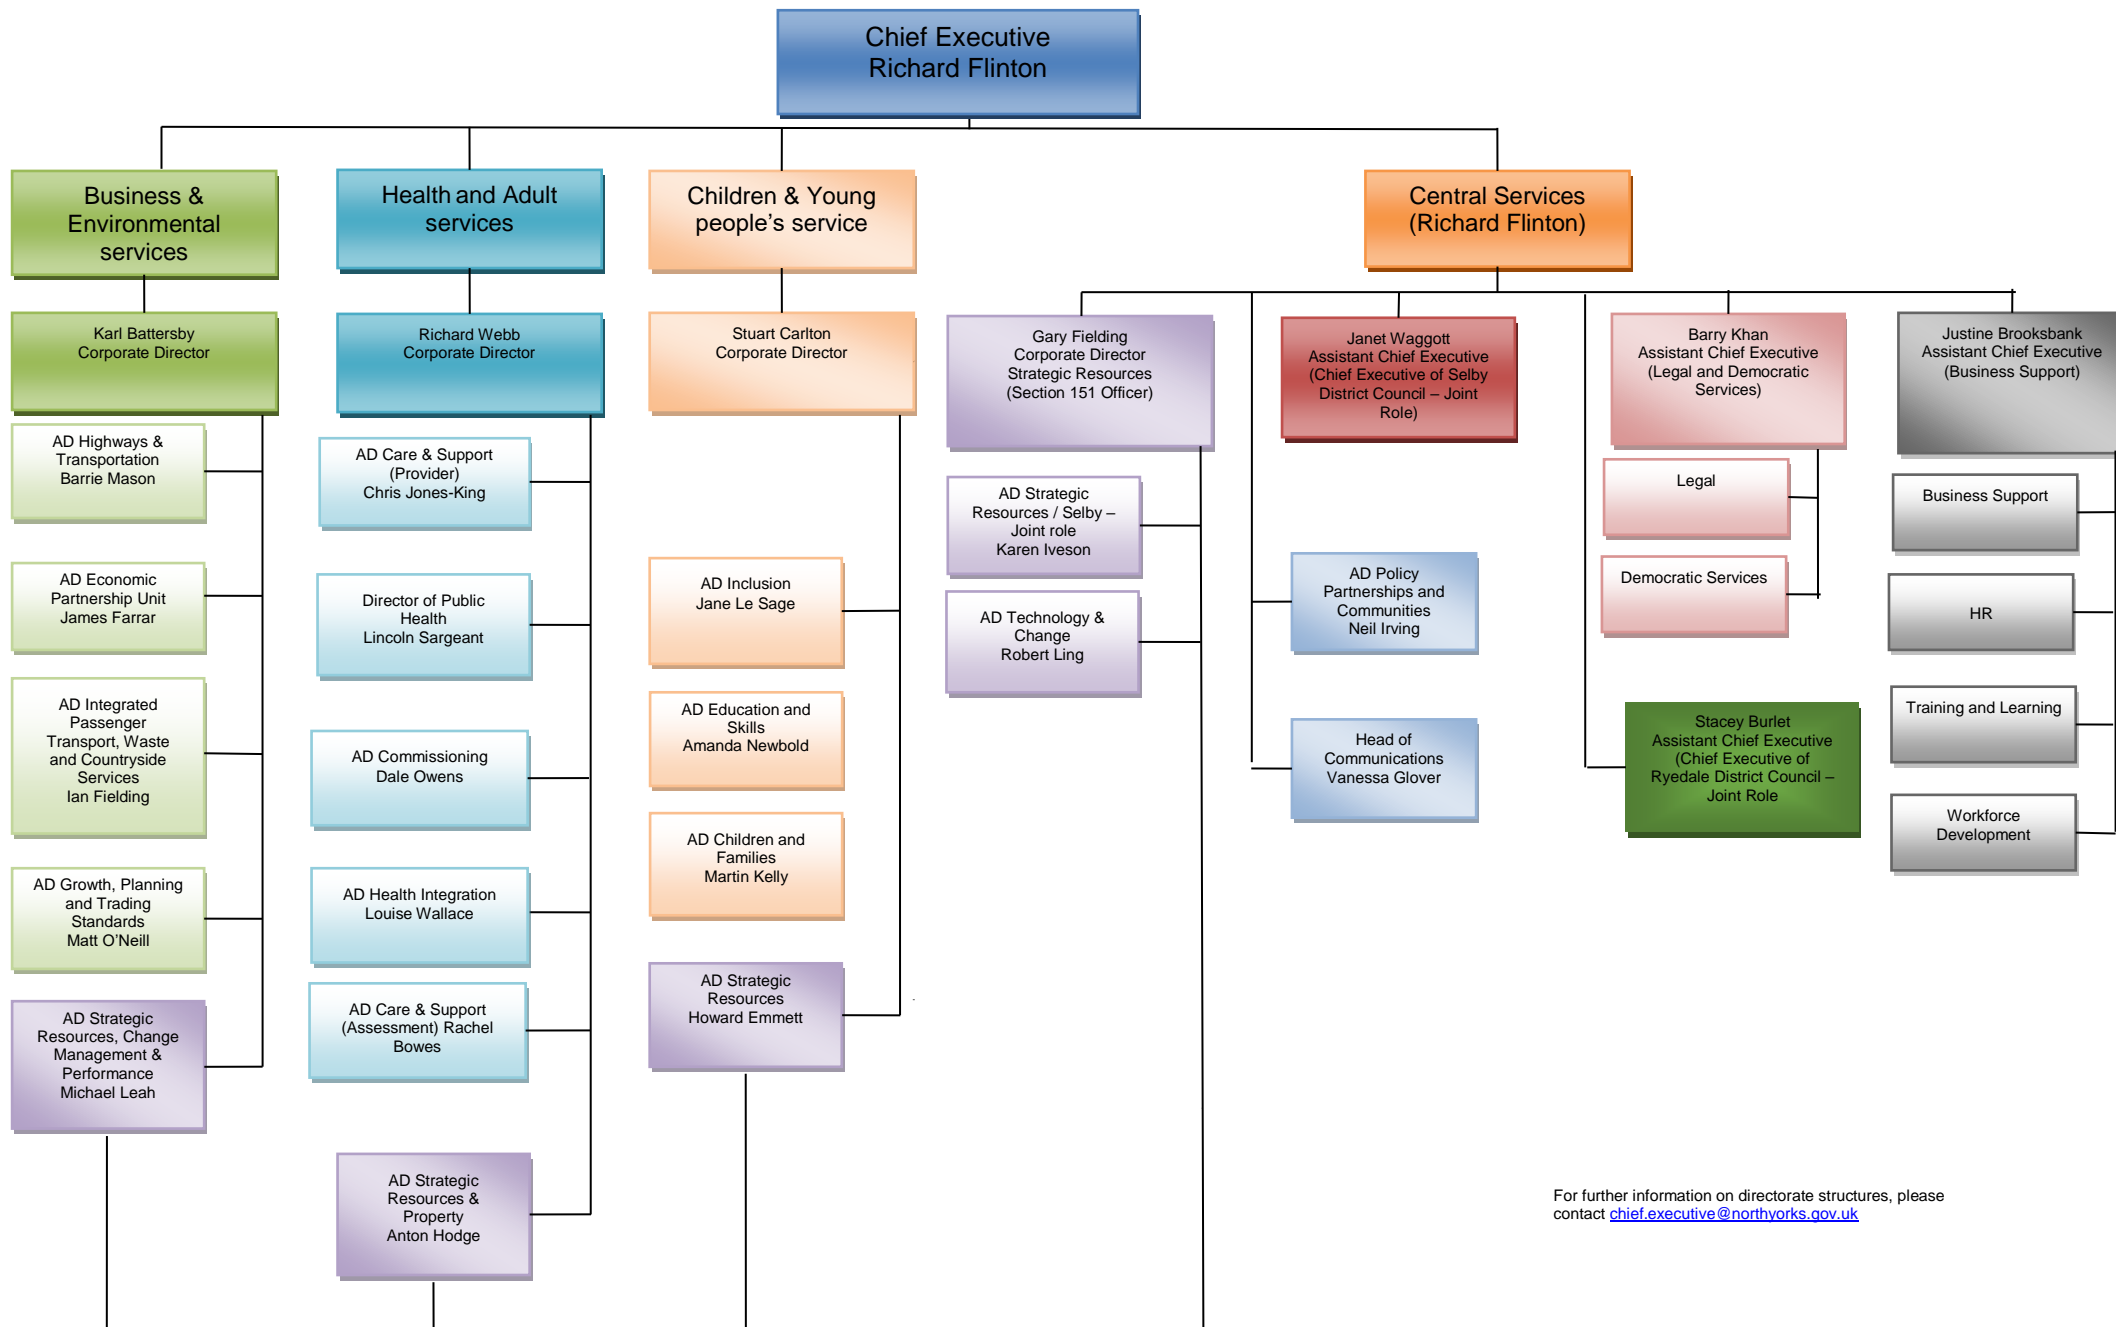

North Yorkshire County Council – Structure 01.11.20

For further information on directorate structures, please contact chief.executive@northyorks.gov.uk