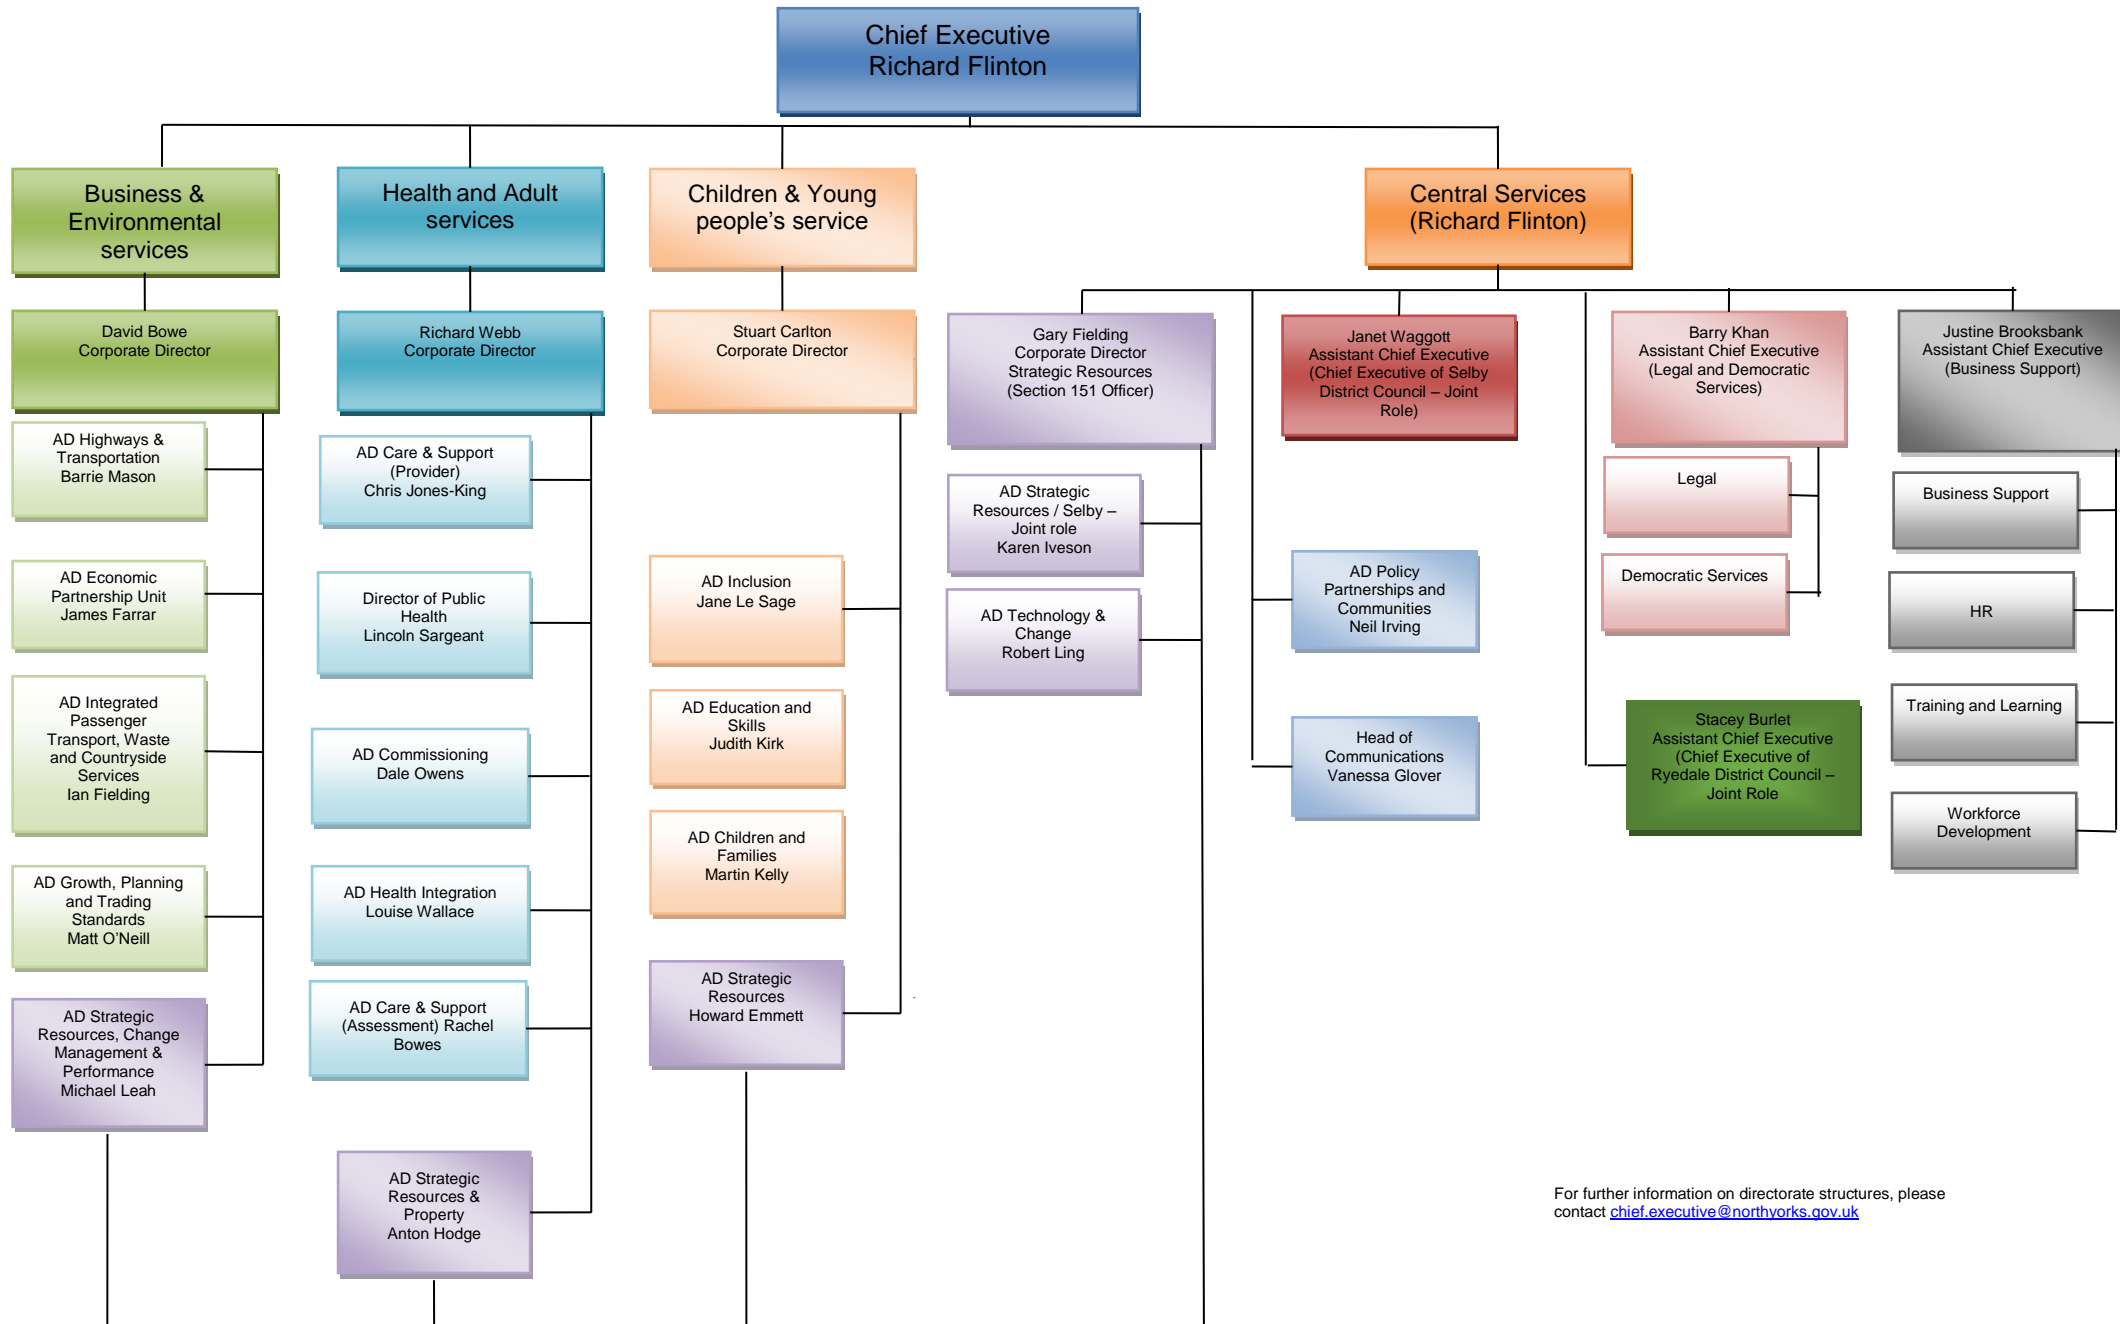

North Yorkshire County Council – Structure 1 December 2018

For further information on directorate structures, please contact chief.executive@northyorks.gov.uk