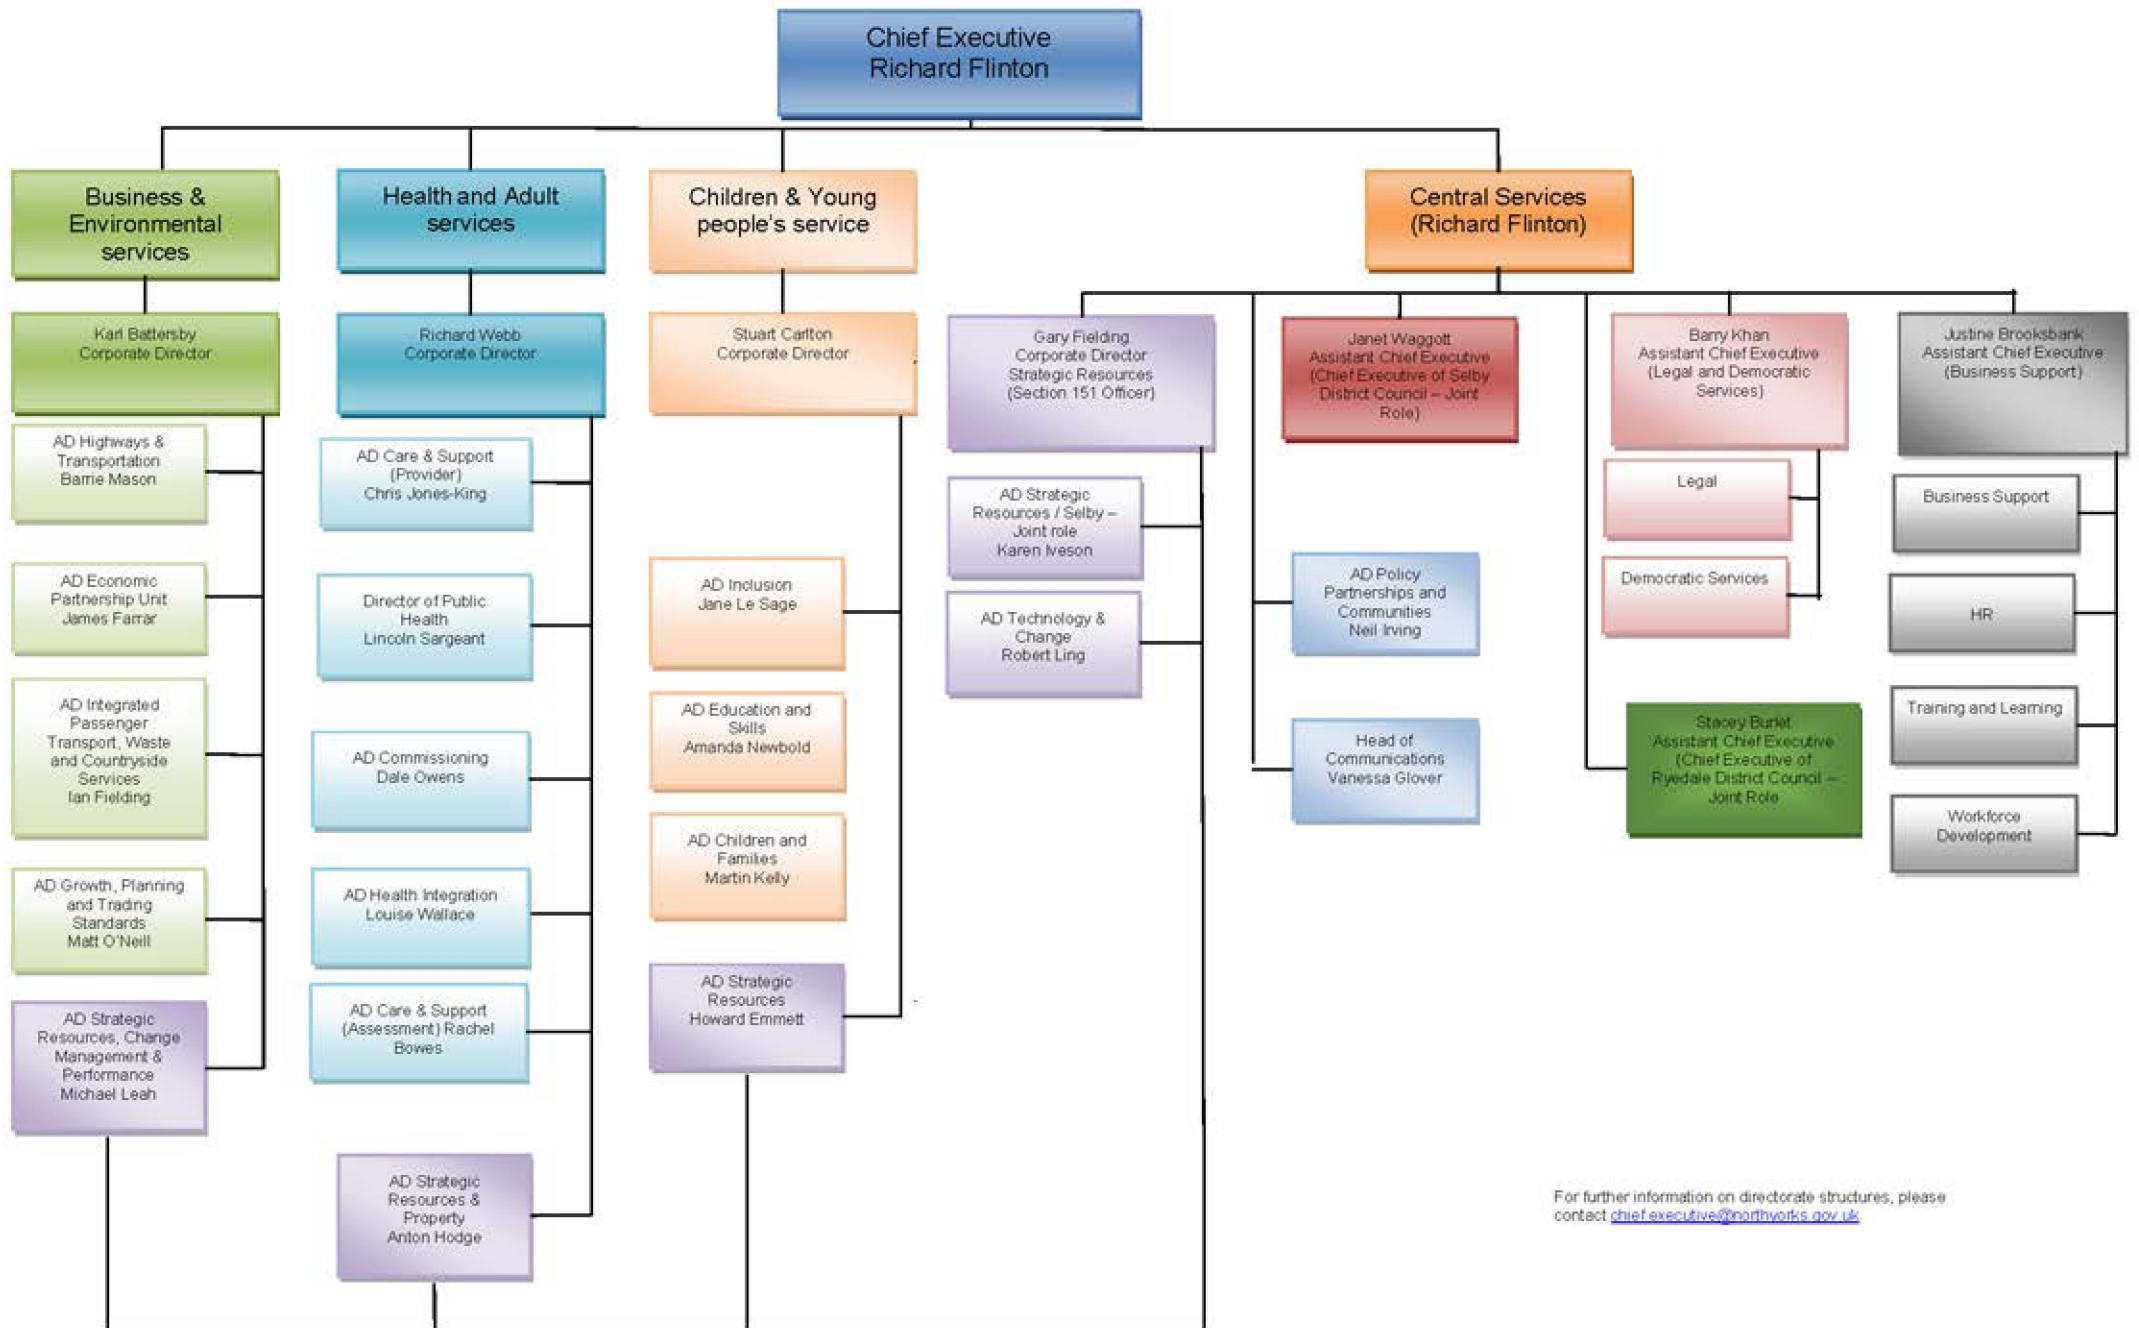

North Yorkshire County Council – Structure 01.11.20

For further information on directorate structures, please contact chief.executive@northyorks.gov.uk