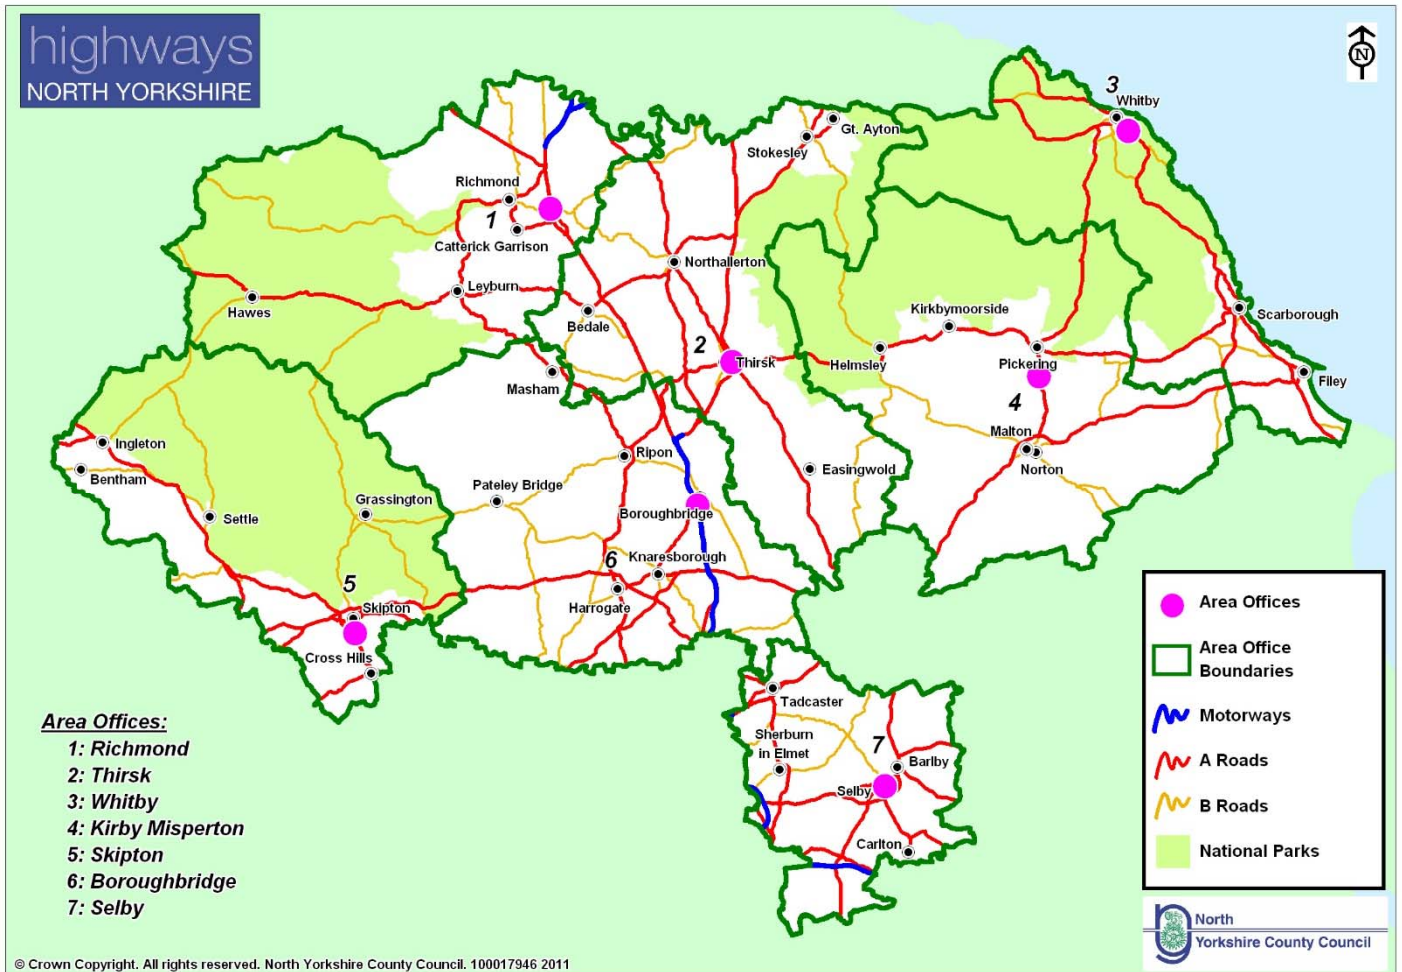

Highway Area Office: Location Map and Contact Details

<p><u>Area 1: Richmond</u> Gatherley Road Industrial Estate Brompton on swale North Yorkshire DL10 7JQ</p> <p>Email: Area1.Richmond@northyorks.gov.uk</p>	<p><u>Area 2: Thirsk</u> Thirsk Industrial Estate York Road, Thirsk North Yorkshire YO7 3BX</p> <p>Email: Area2.Thirsk@northyorks.gov.uk</p>	<p><u>Area 3: Whitby</u> Discovery Way Whitby North Yorkshire YO22 4PZ</p> <p>Email: Area3.Whitby@northyorks.gov.uk</p>
<p><u>Area 4: Pickering</u> Beansheaf Industrial Park Tofts Road, Kirby Misperton North Yorkshire. YO17 6BG</p> <p>Email: Area4.KirbyMisperton@northyorks.gov.uk</p>	<p><u>Area 5: Skipton</u> Snaygill Estate Skipton, North Yorkshire BD23 2QR</p> <p>Email: Area5.Skipton@northyorks.gov.uk</p>	<p><u>Area 6: Starbeck</u> Stump Cross, Boroughbridge North Yorkshire YO51 9HU</p> <p>Email: Area6.Boroughbridge@northyorks.gov.uk</p>
<p><u>Area 7- Selby</u> Canal Road, Selby North Yorkshire YO8 8AG</p> <p>Email: Area7.Selby@northyorks.gov.uk</p>	<p>General Enquiries Tel: 08458 727374</p>	