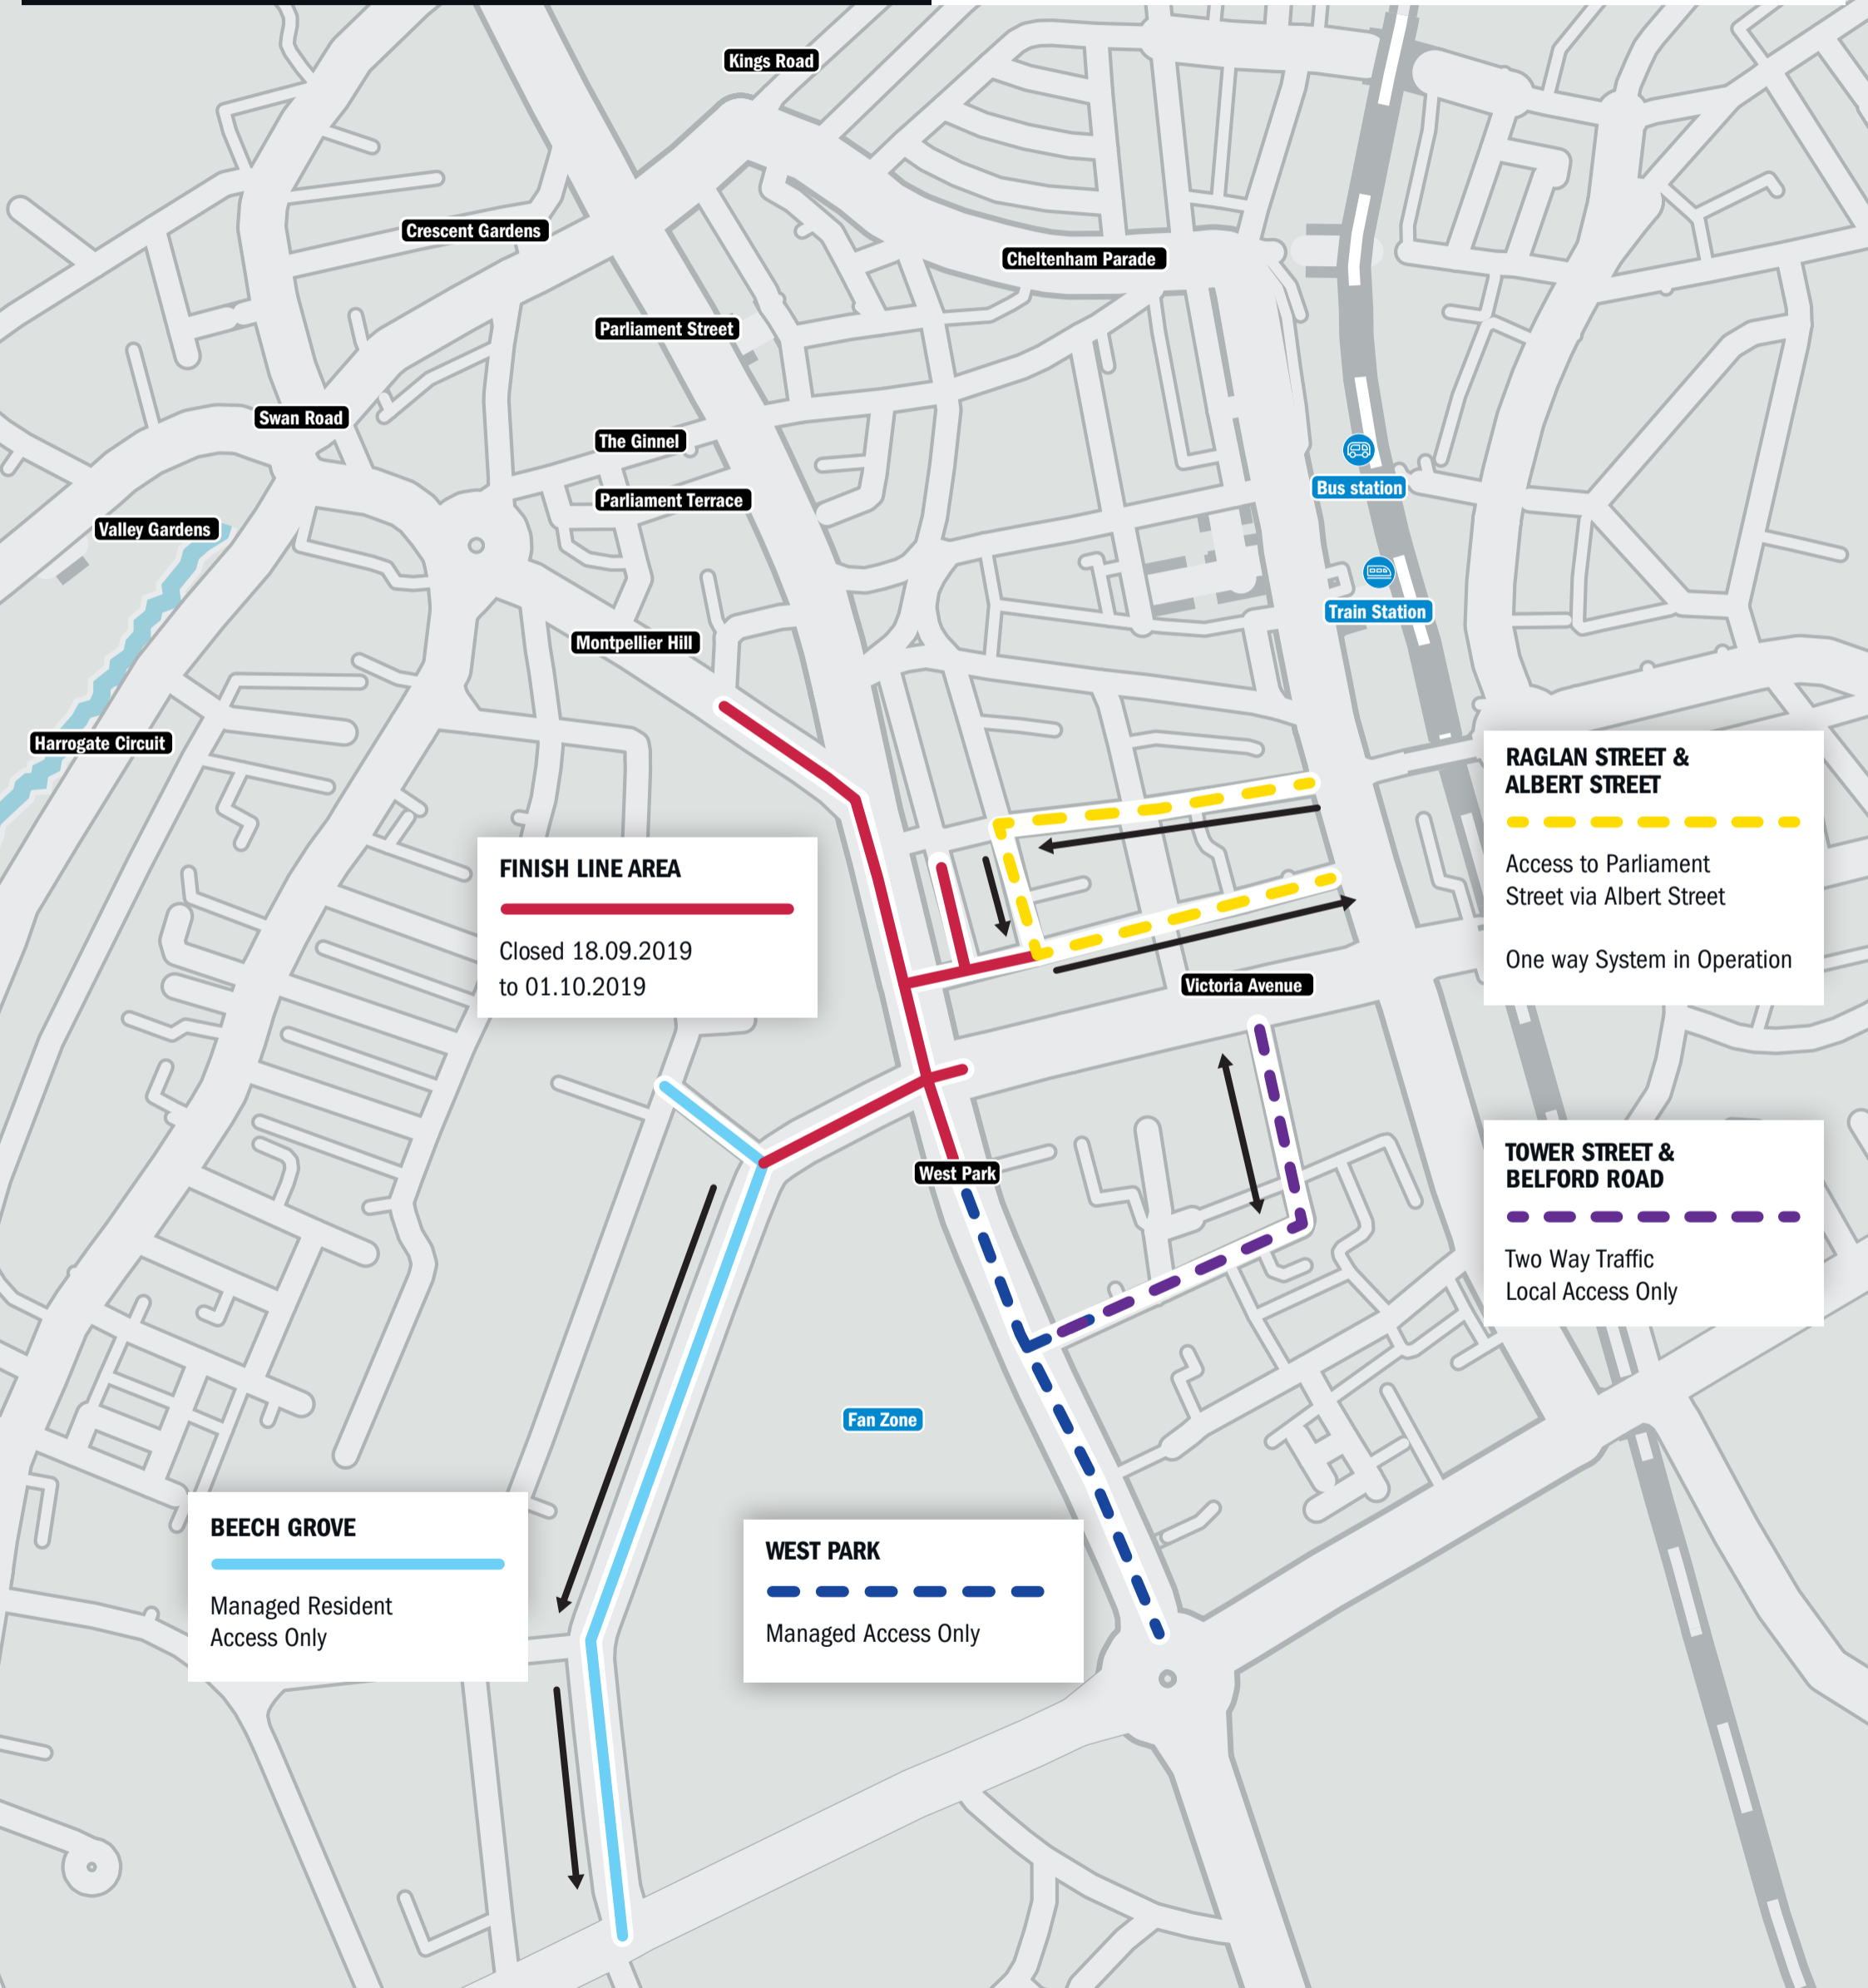

HARROGATE TOWN CENTRE CLOSURES & TRAFFIC MGMT

MONDAY 30 SEPTEMBER
00:00-08:00

KEY

2 way traffic 18 September to 1 October

1 way traffic 18 September to 1 October

Timings Subject to change dependent on race speed / crowd levels and traffic levels.
For more information go to yorkshire2019.co.uk or follow our dedicated travel twitter [@Y2019travel](https://twitter.com/Y2019travel)

FINISH LINE AREA
Closed 18.09.2019 to 01.10.2019

RAGLAN STREET & ALBERT STREET
Access to Parliament Street via Albert Street
One way System in Operation

TOWER STREET & BELFORD ROAD
Two Way Traffic
Local Access Only

FINISH LINE AREA
Closed 18.09.2019 to 01.10.2019

RAGLAN STREET & ALBERT STREET
Access to Parliament Street via Regian Street
One way system in operation

TOWER STREET & BELFORD ROAD
Two Way Traffic
Local Access Only