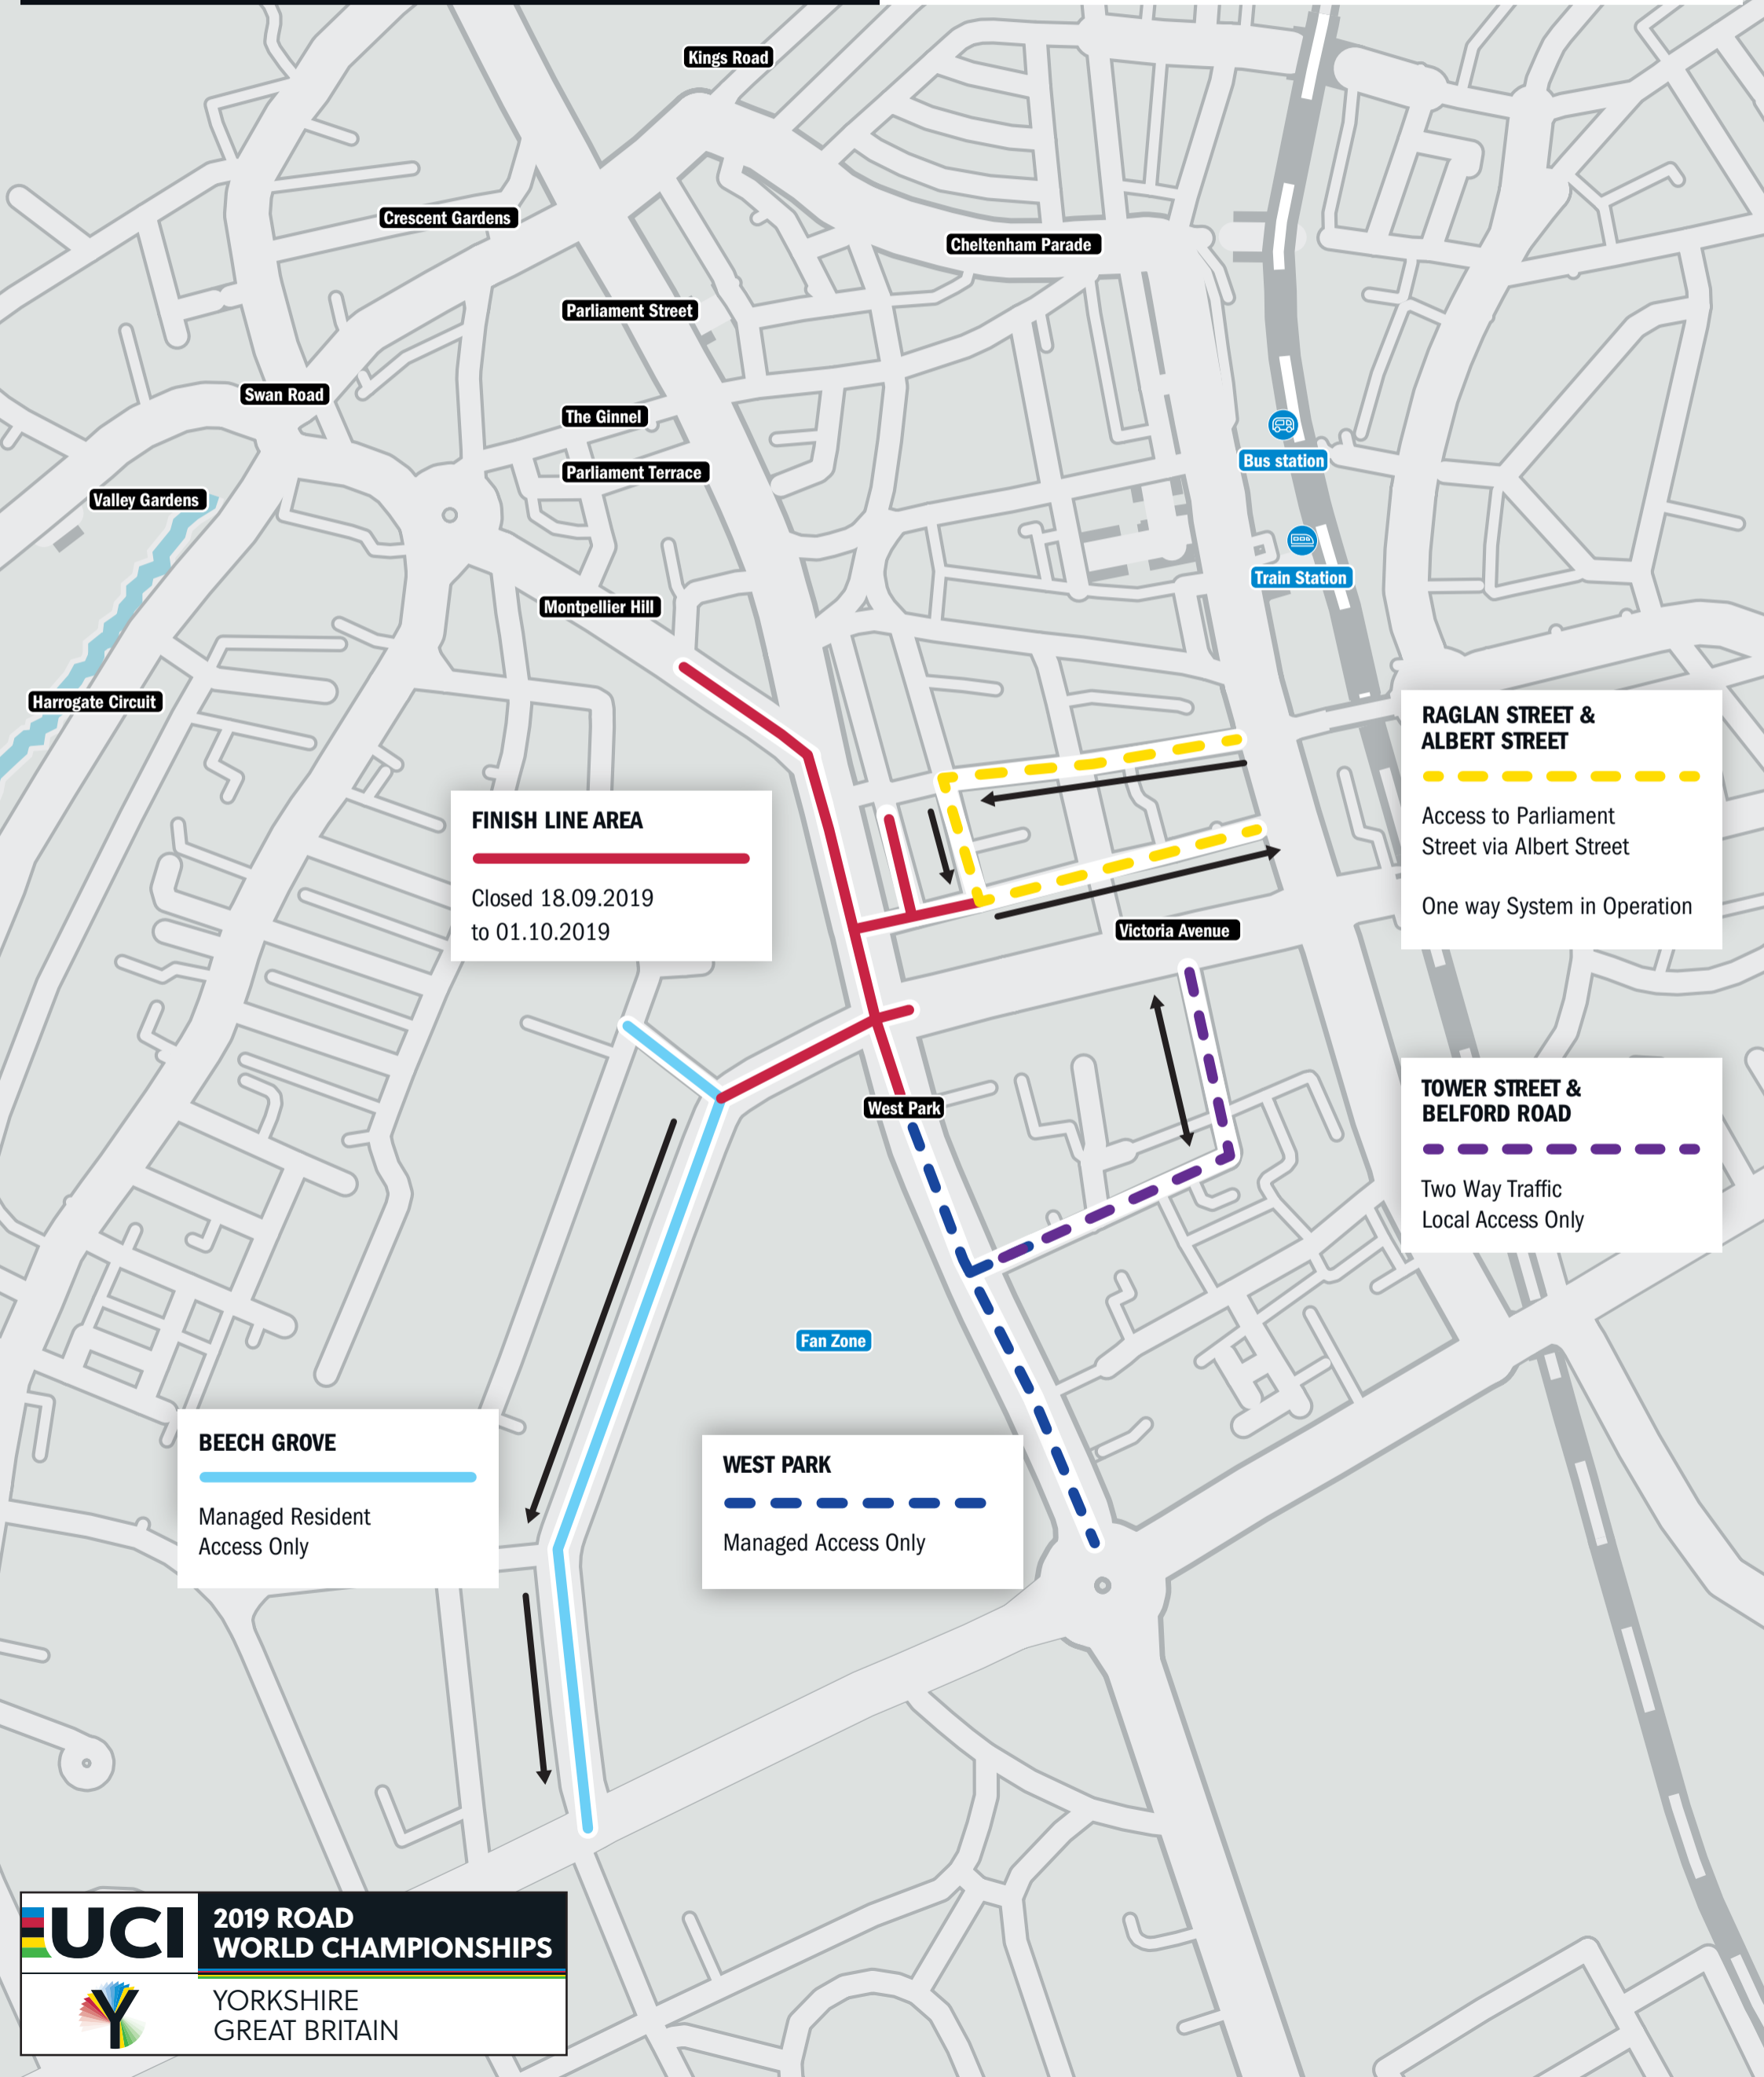

FINISH LINE AREA
Closed 18.09.2019 to 01.10.2019

RAGLAN STREET & ALBERT STREET
Access to Parliament Street via Albert Street
One way System in Operation

TOWER STREET & BELFORD ROAD
Two Way Traffic
Local Access Only

FINISH LINE AREA
Closed 18.09.2019 to 01.10.2019

RAGLAN STREET & ALBERT STREET
Access to Parliament Street via Regian Street
One way system in operation

TOWER STREET & BELFORD ROAD
Two Way Traffic
Local Access Only

BEECH GROVE
Managed Resident Access Only

WEST PARK
Managed Access Only

HARROGATE TOWN CENTRE CLOSURES & TRAFFIC MGMT

MONDAY 30 SEPTEMBER
20:00-23:59

KEY

2 way traffic 18 September to 1 October

1 way traffic 18 September to 1 October