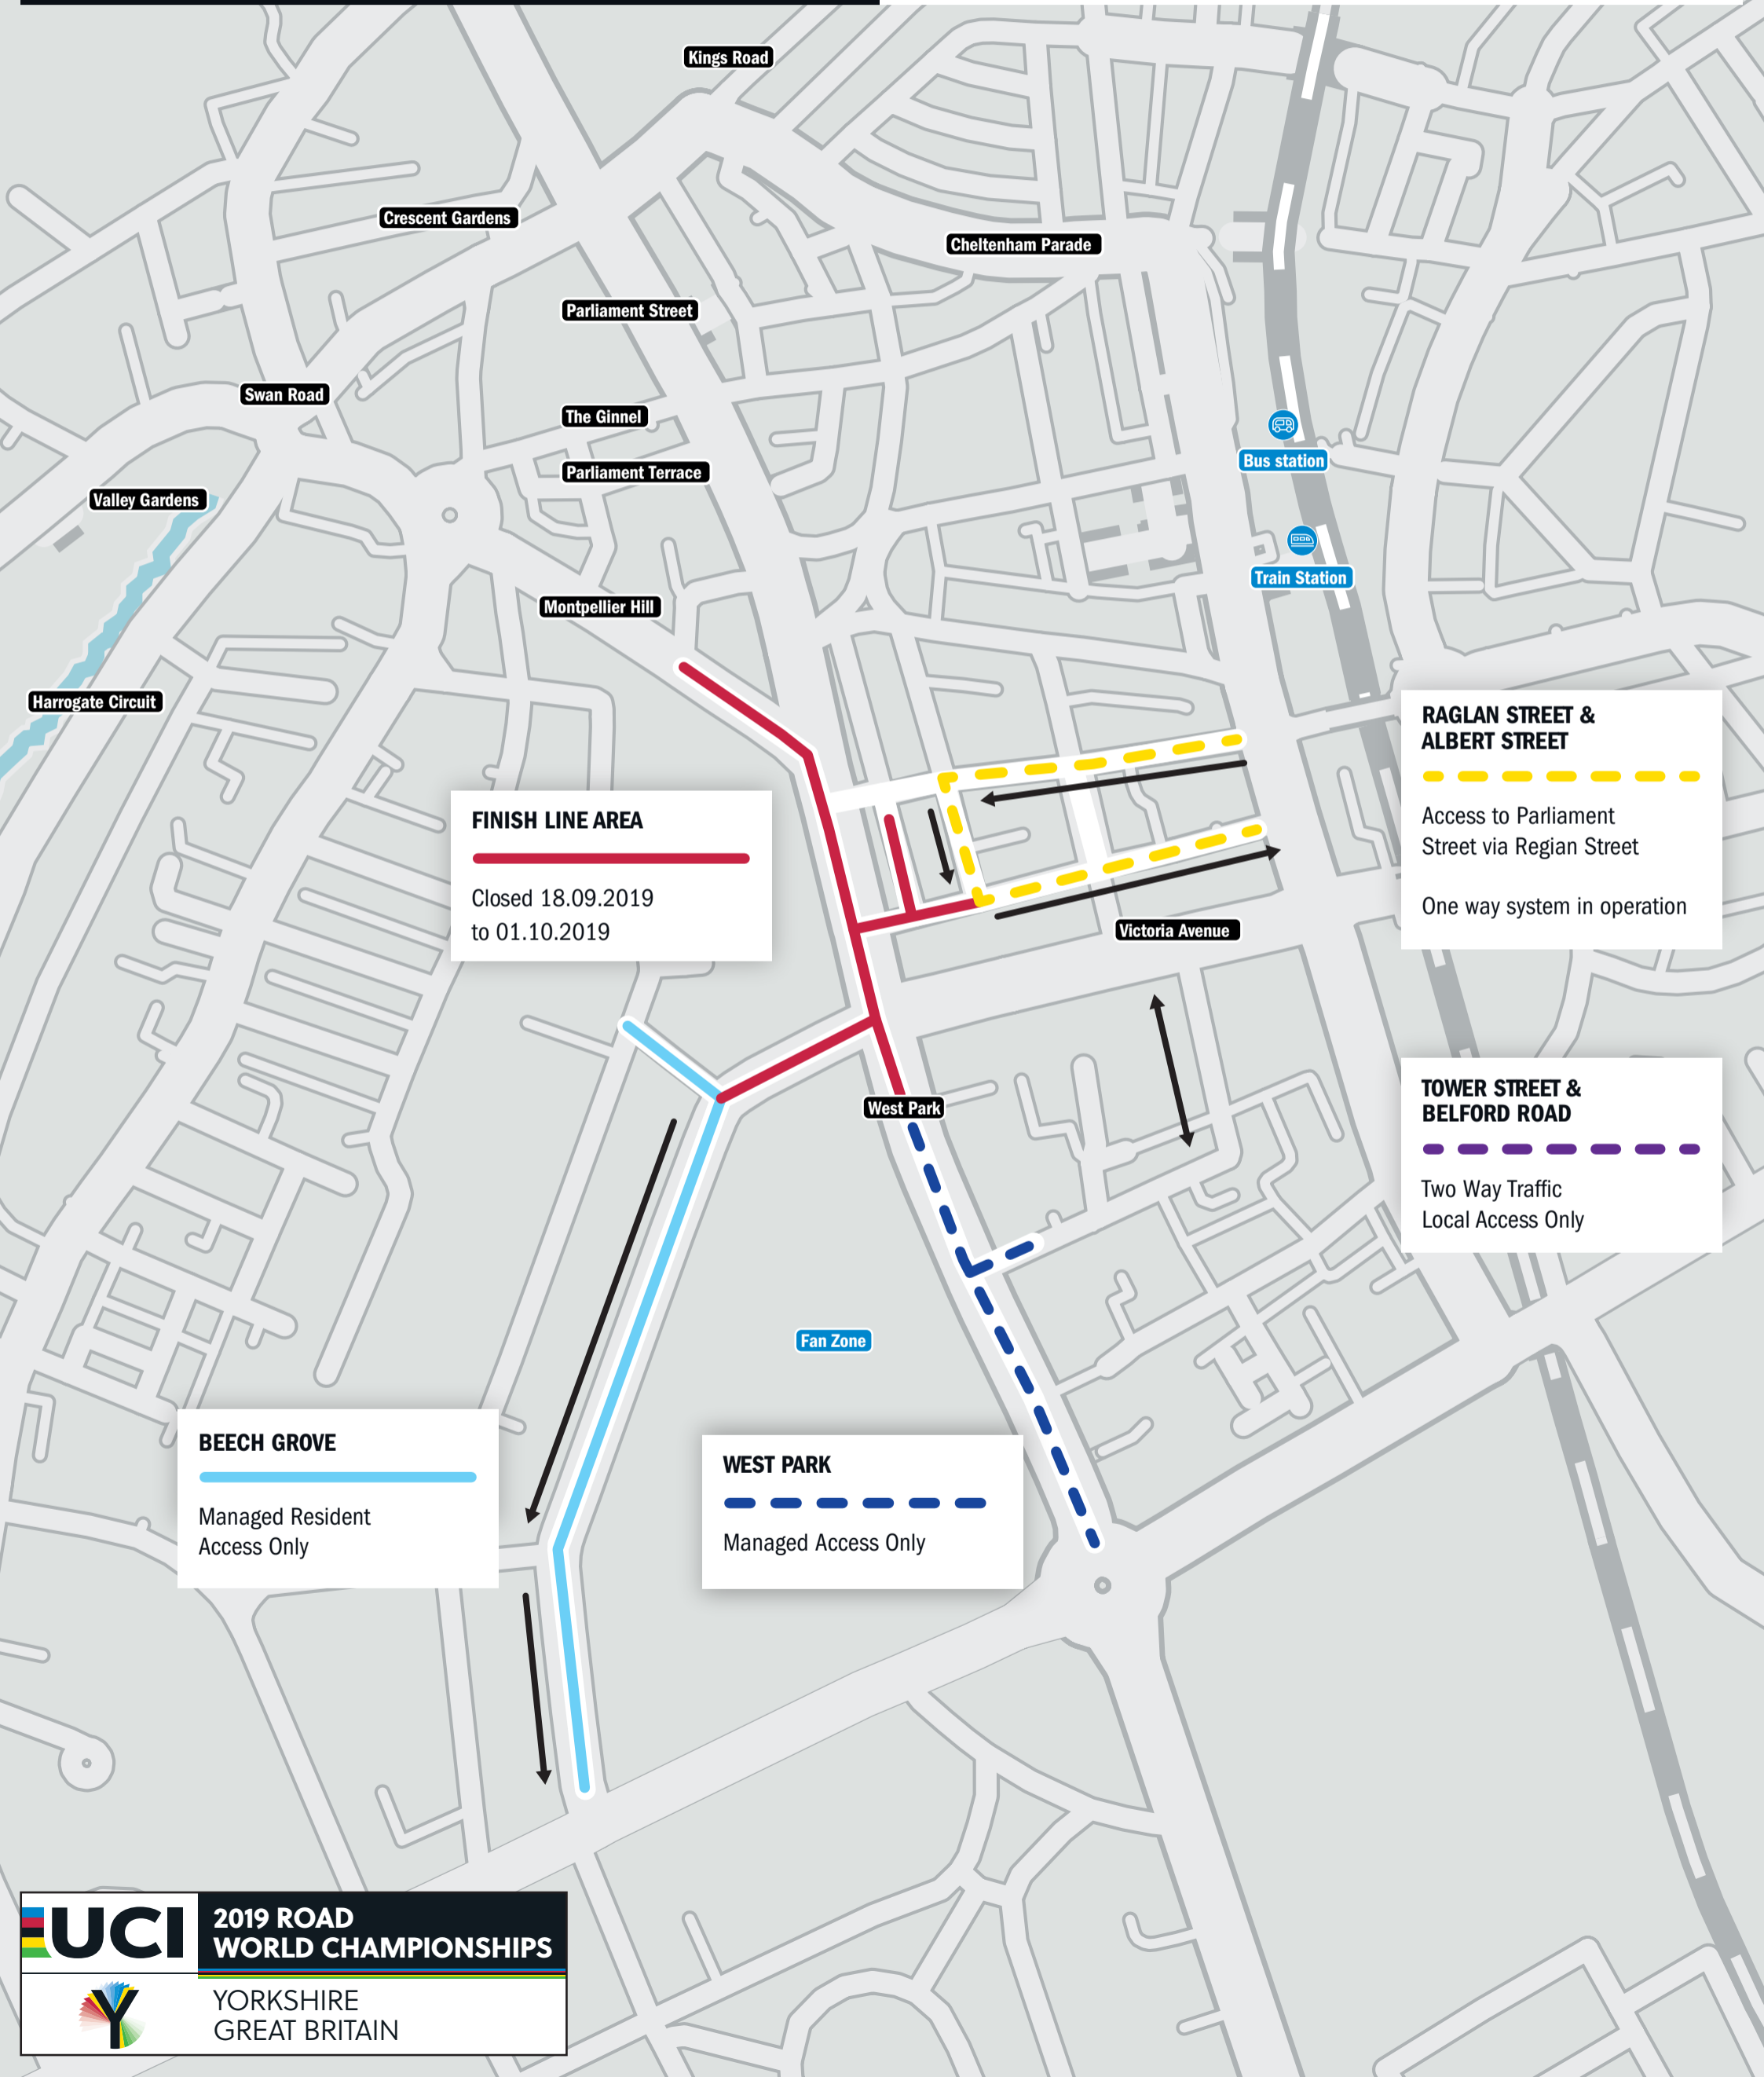

FINISH LINE AREA
Closed 18.09.2019 to 01.10.2019

RAGLAN STREET & ALBERT STREET
Access to Parliament Street via Albert Street
One way System in Operation

TOWER STREET & BELFORD ROAD
Two Way Traffic
Local Access Only

BEECH GROVE
Managed Resident Access Only

WEST PARK
Managed Access Only

HARROGATE TOWN CENTRE CLOSURES & TRAFFIC MGMT

MONDAY 30 SEPTEMBER
08:00-20:00

KEY

2 way traffic 18 September to 1 October

1 way traffic 18 September to 1 October

FINISH LINE AREA
Closed 18.09.2019 to 01.10.2019

RAGLAN STREET & ALBERT STREET
Access to Parliament Street via Regian Street
One way system in operation

TOWER STREET & BELFORD ROAD
Two Way Traffic
Local Access Only