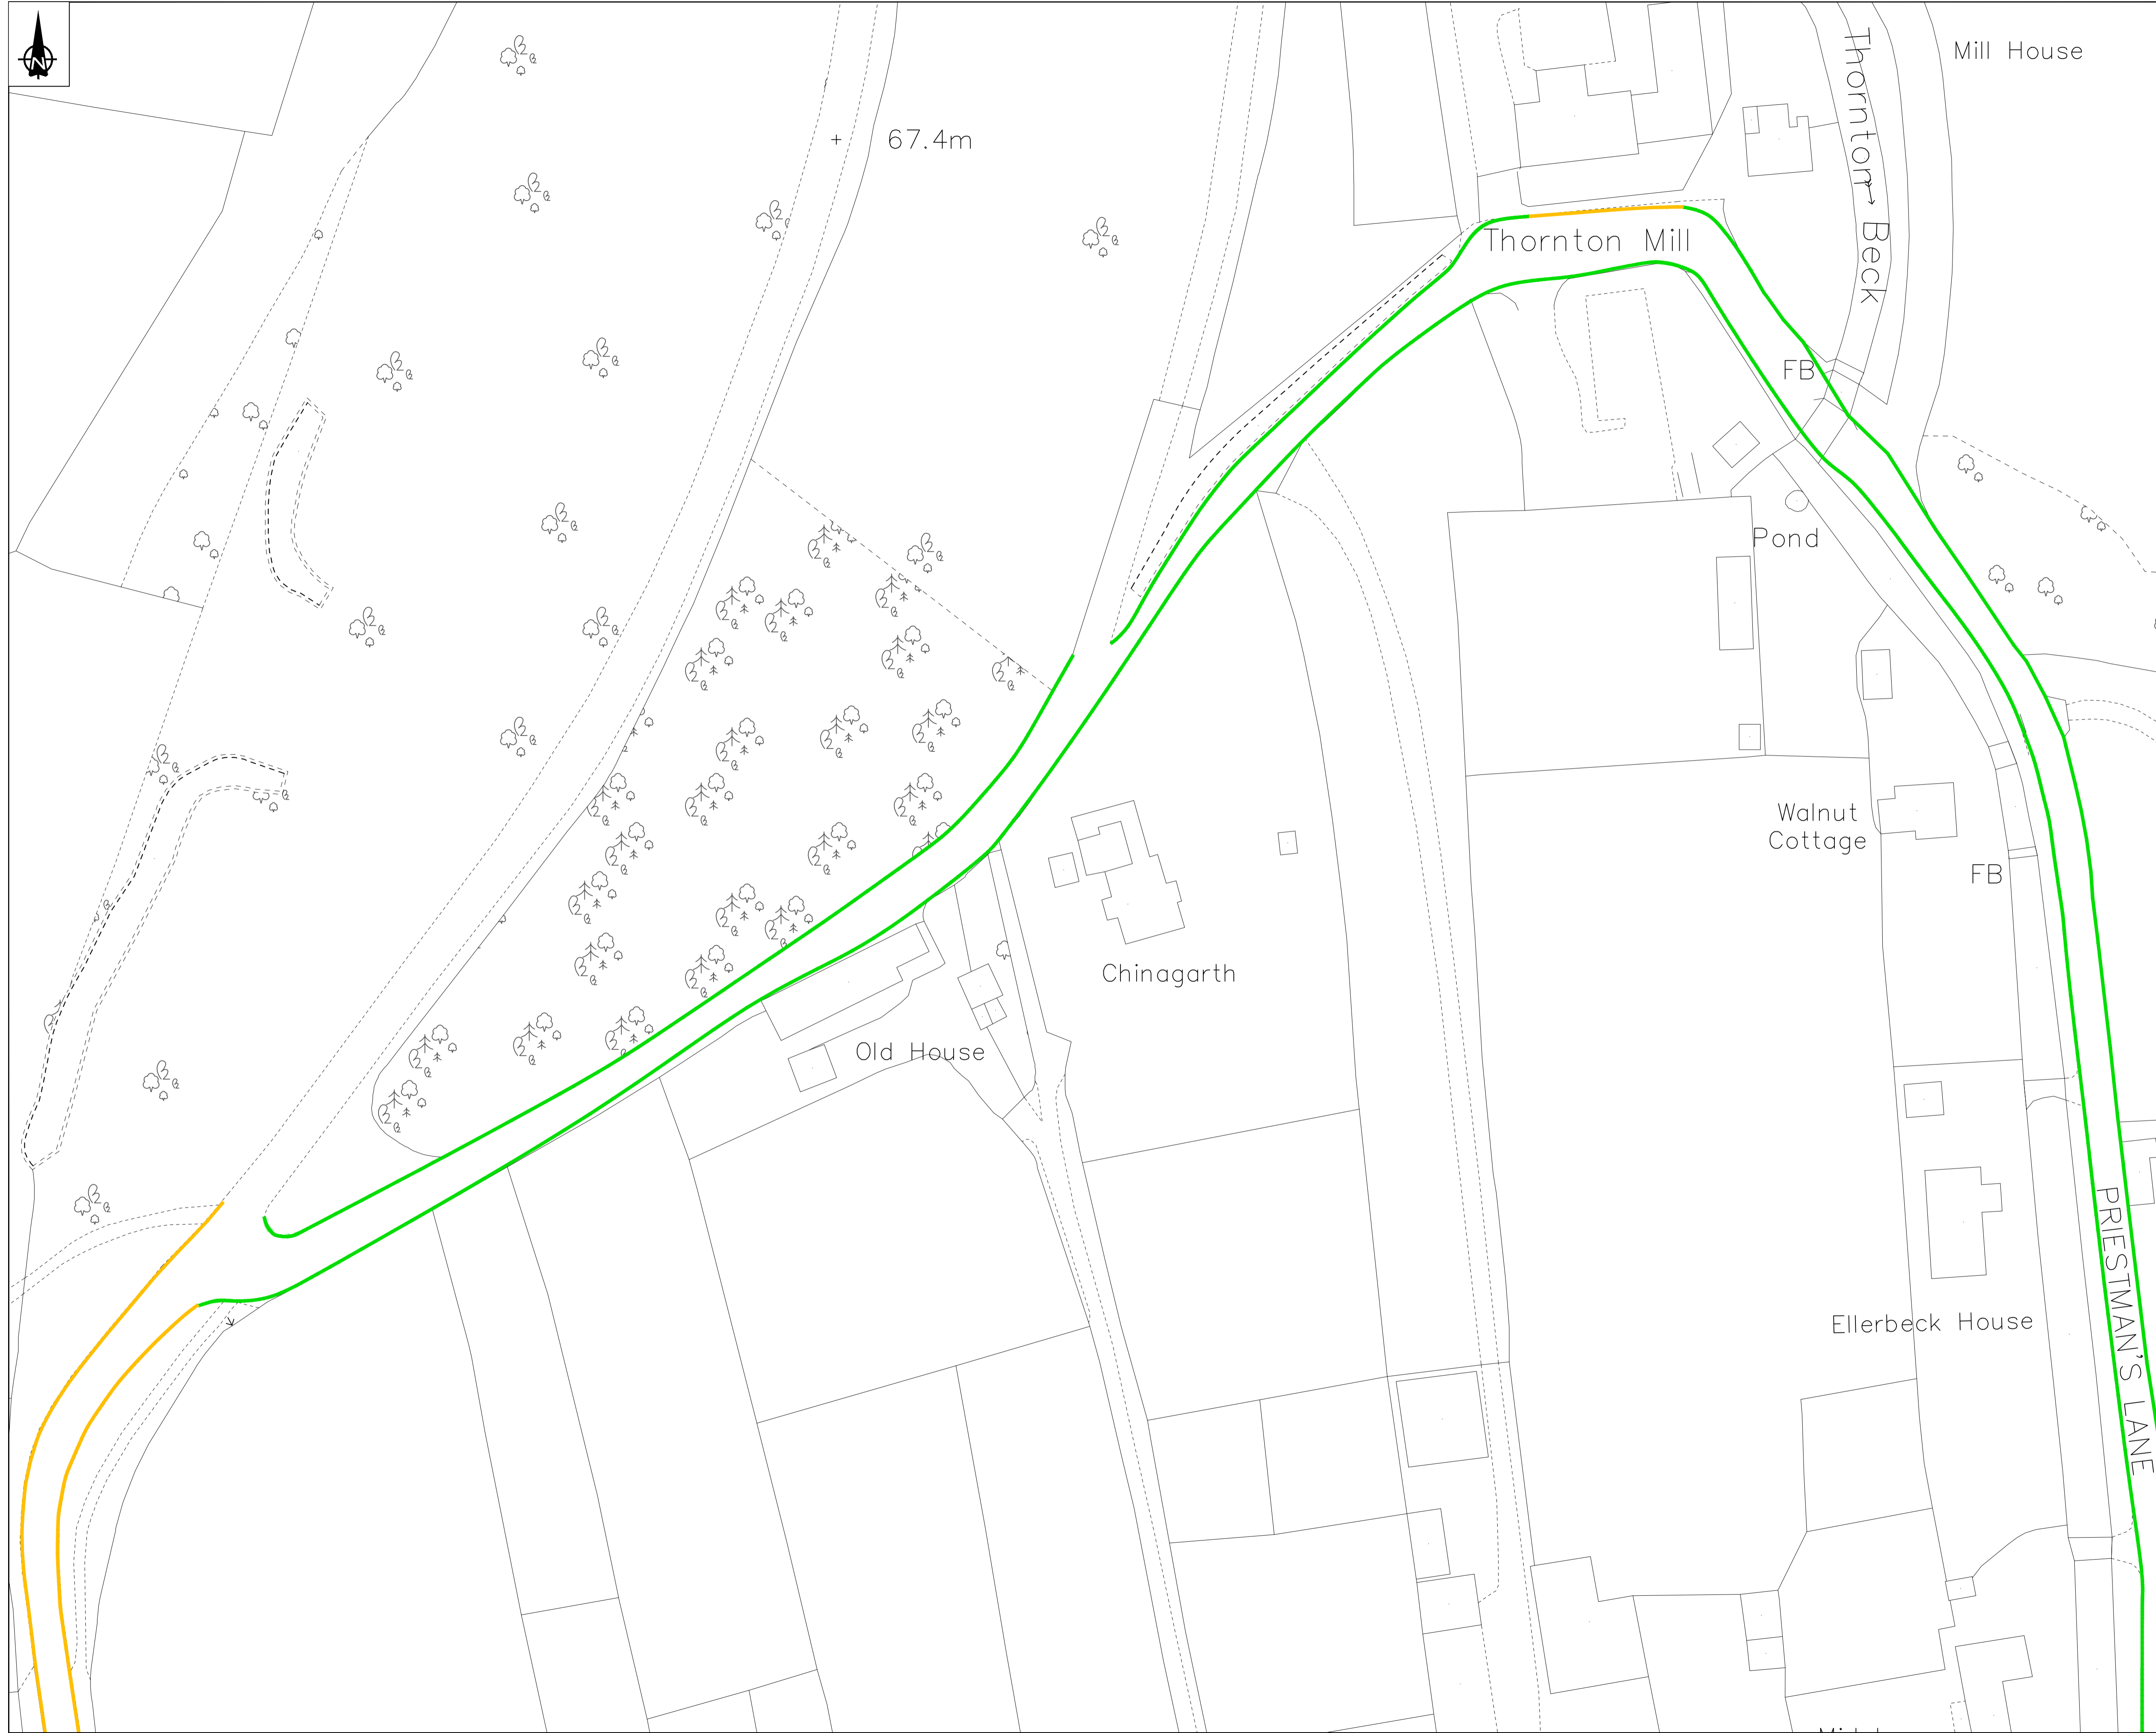

DO NOT SCALE

KEY

PROHIBITION OF WAITING AT ALL TIMES WITH EXEMPTIONS

PROHIBITION OF WAITING BETWEEN 9 AM AND 6 PM 21st MARCH TO 6th OCTOBER

P01	XXX	FIRST ISSUE		XXX	XXX
REV	DATE	BY	DESCRIPTION	CHK	APP

DRAWING STATUS: S2 - FOR INFORMATION

Dale House, Mount View, Standard Way, Northallerton
DL6 2YD, UK
wsp.com

North Yorkshire
County Council

SITE/PROJECT: AREA 4 - 19/20 THORNTON LE DALE WAITING AND LOADING RESTRICTIONS

TITLE: SHEET 1

SCALE @ A1: 1:500	CHECKED: SD	APPROVED: CD
PROJECT NO: 70066100-PO1	DESIGNED: LEW	DRAWN: LEW
		DATE: 28/10/19

DRAWING NO: 70066100-PO1-WSP-001	REV: P01

© WSP UK Ltd