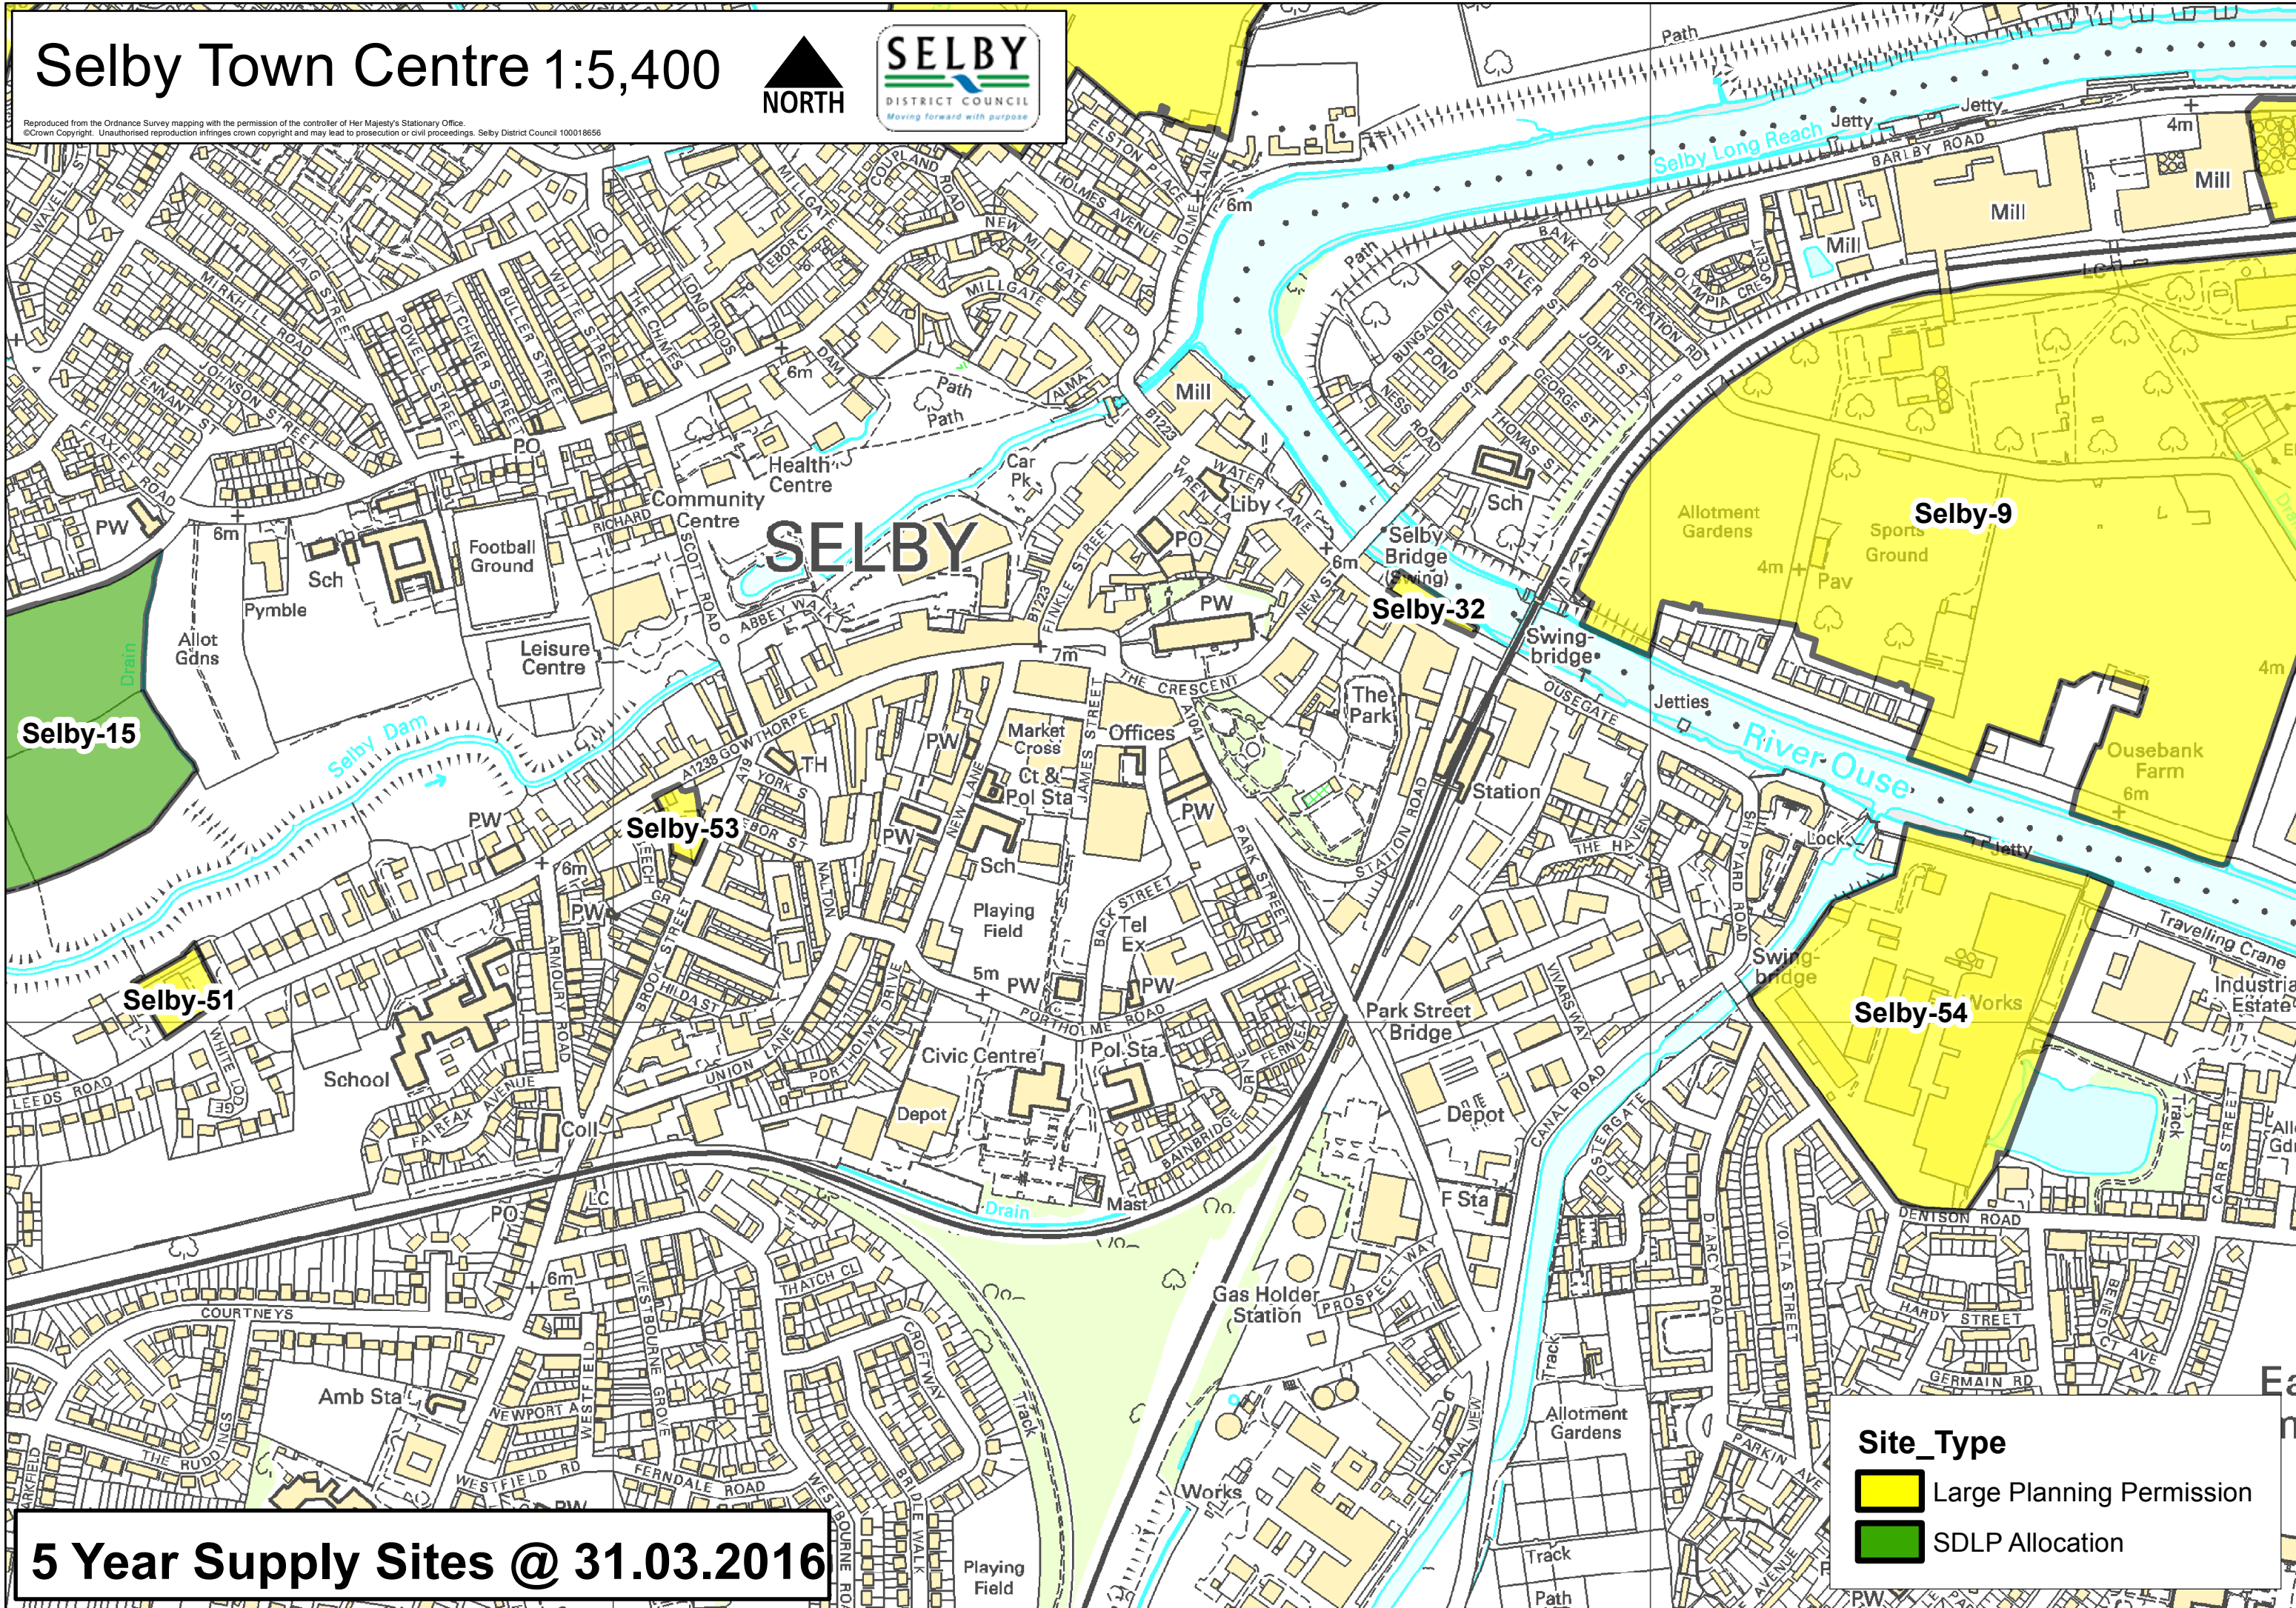

Selby Town Centre 1:5,400

5 Year Supply Sites @ 31.03.2016

Site_Type

- Large Planning Permission
- SDLP Allocation