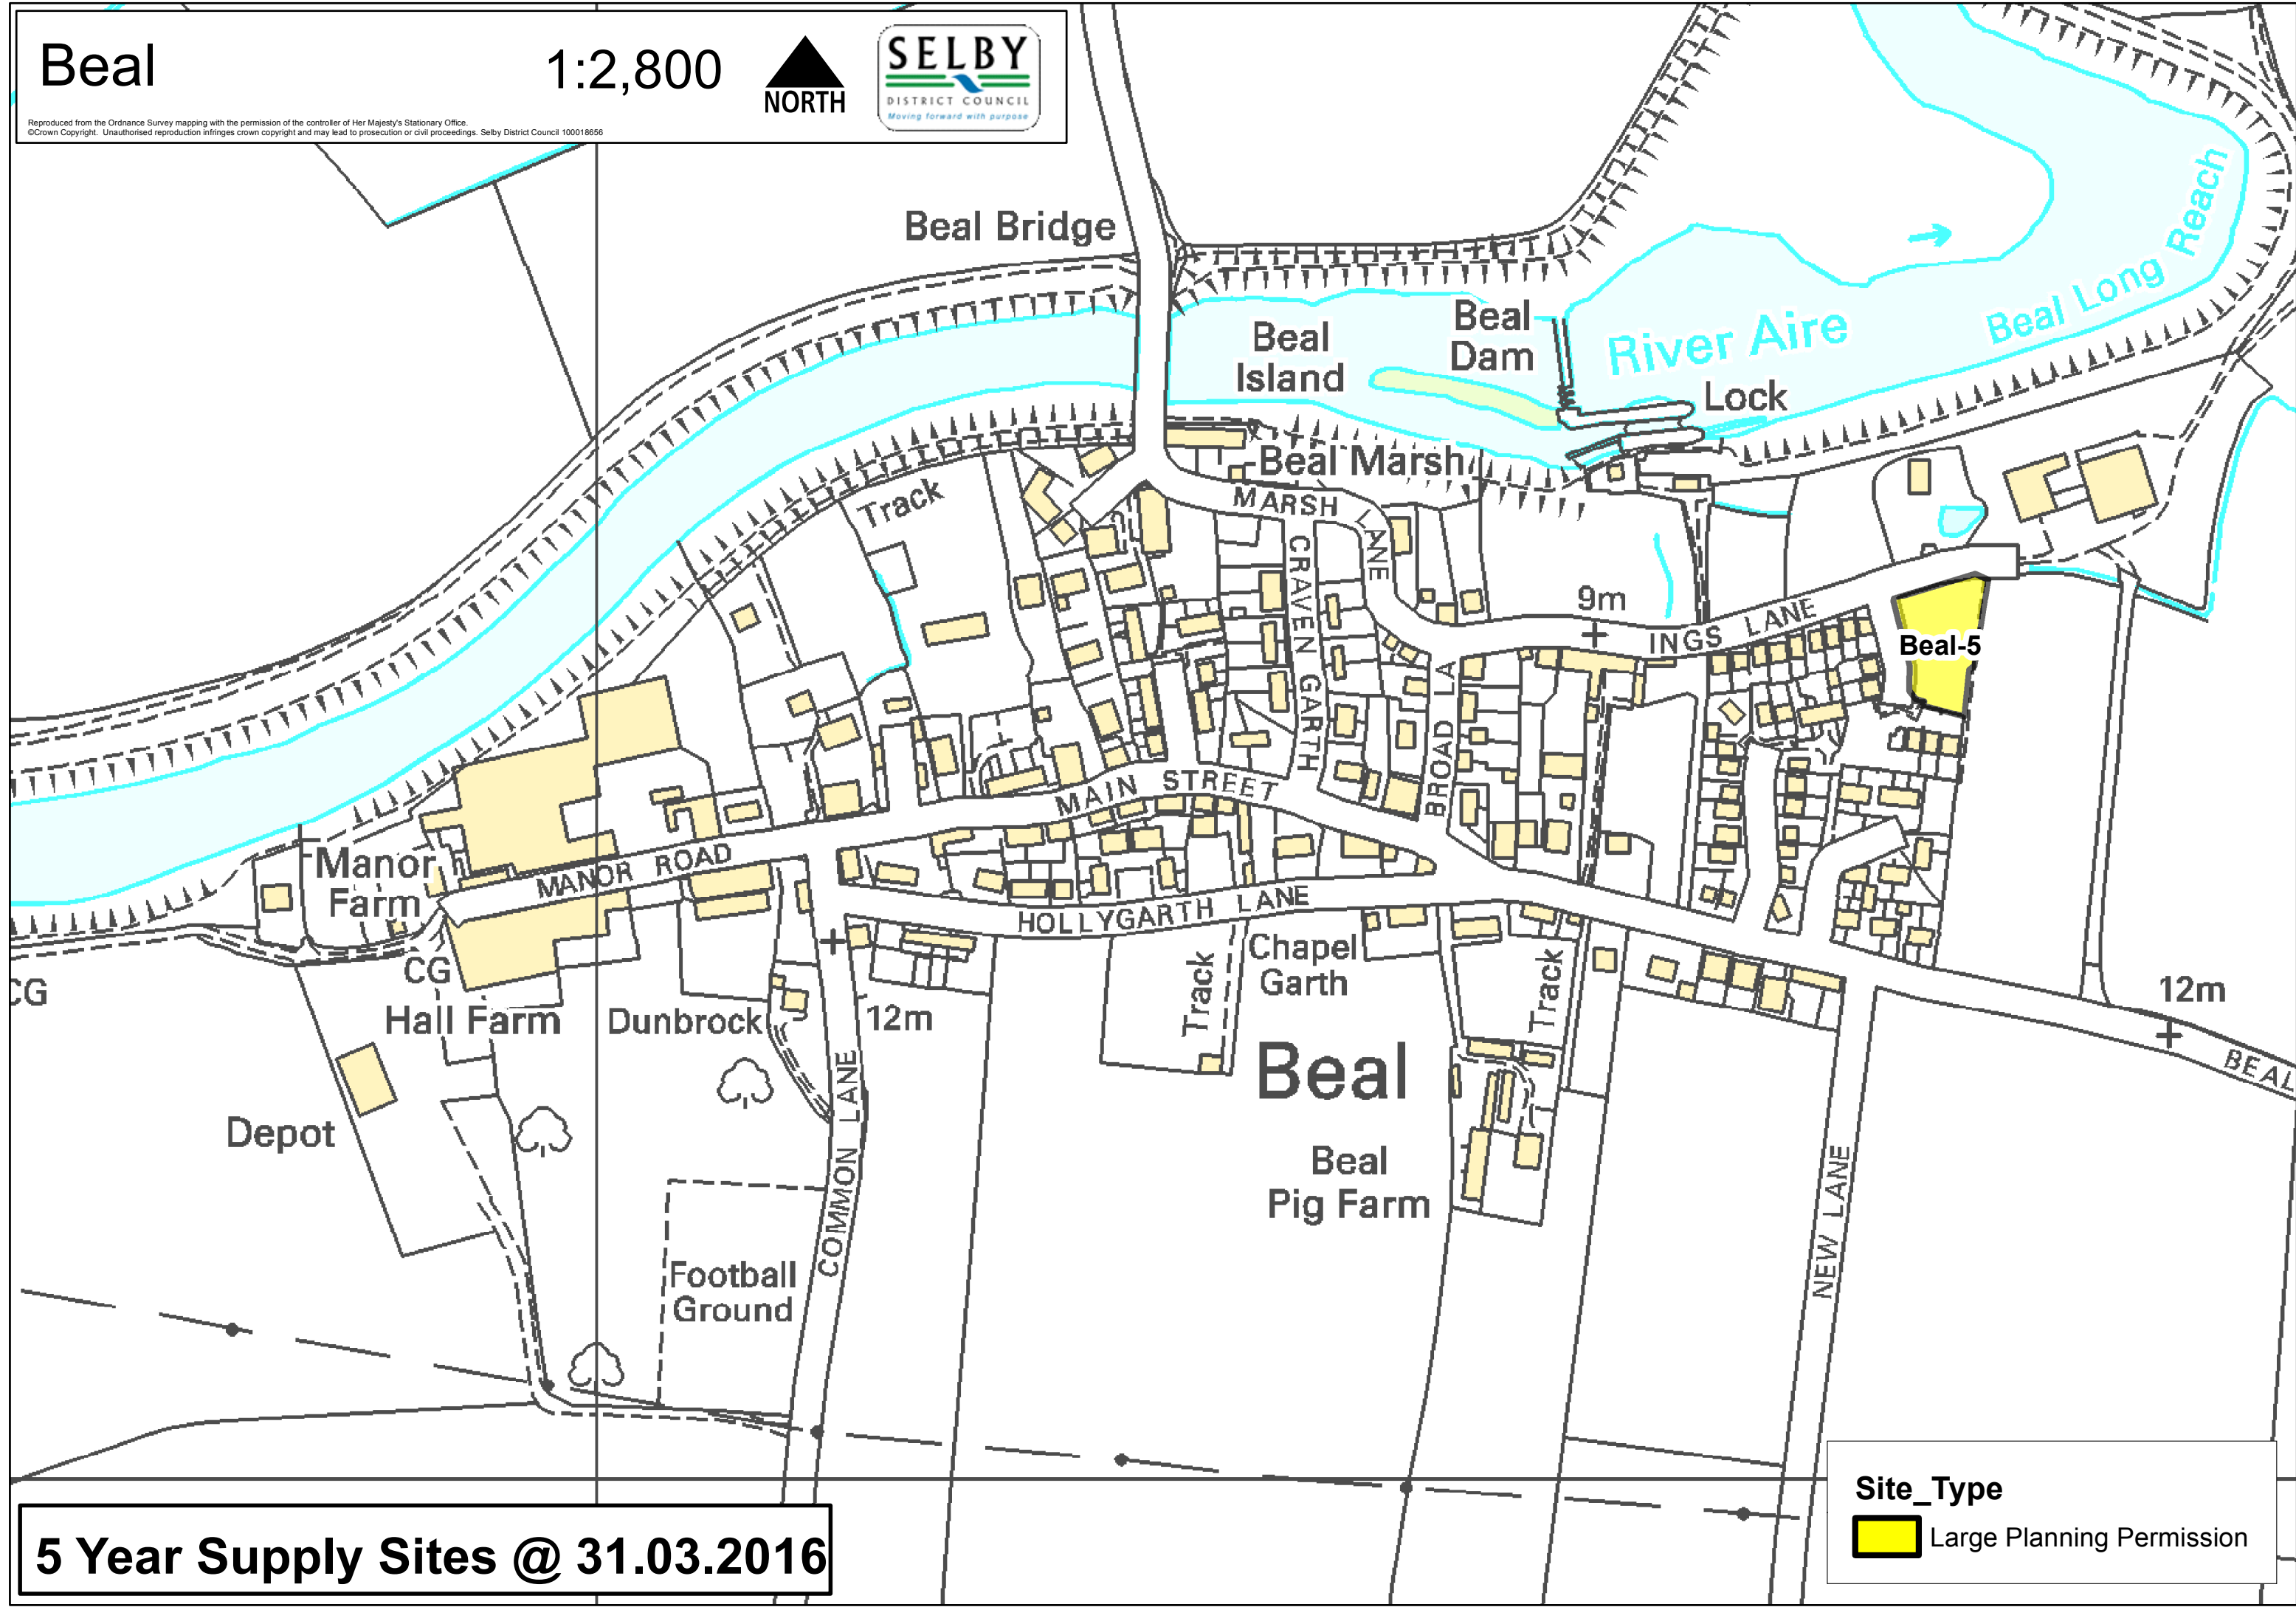

Beal

1:2,800

5 Year Supply Sites @ 31.03.2016

Site_Type
[Yellow Box] Large Planning Permission