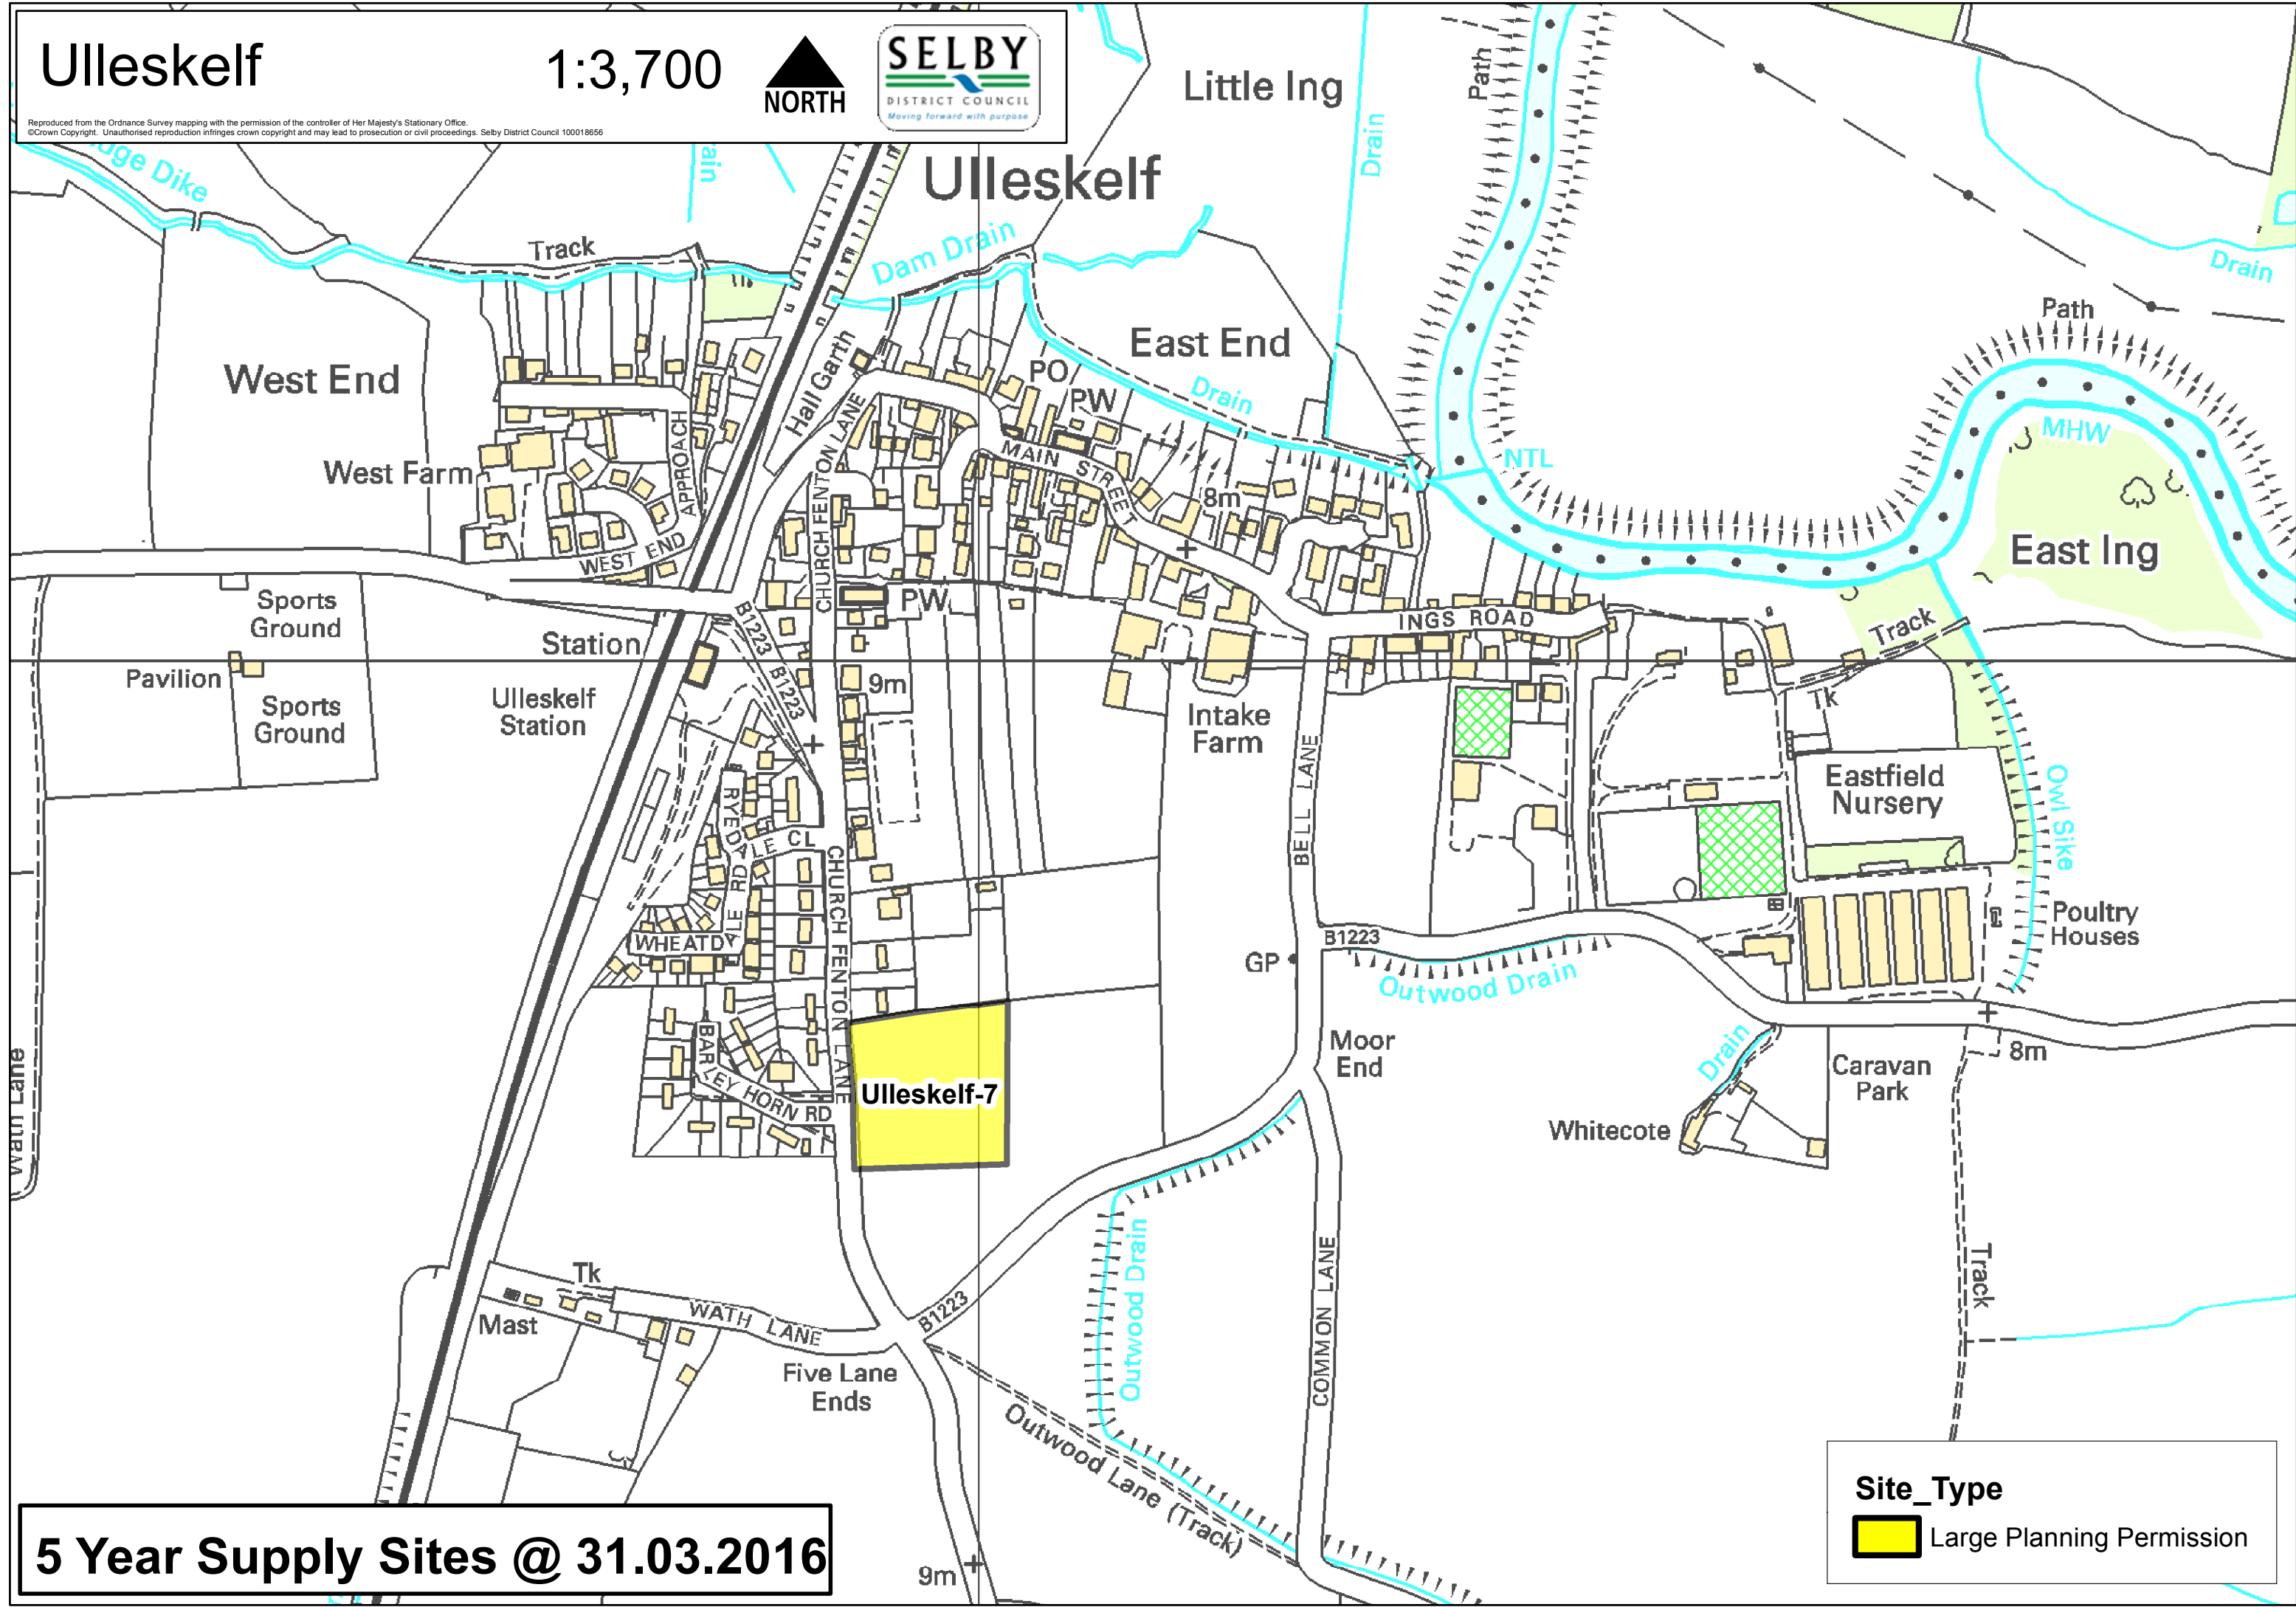

Ulleskelf

1:3,700

5 Year Supply Sites @ 31.03.2016

Site_Type

- Large Planning Permission