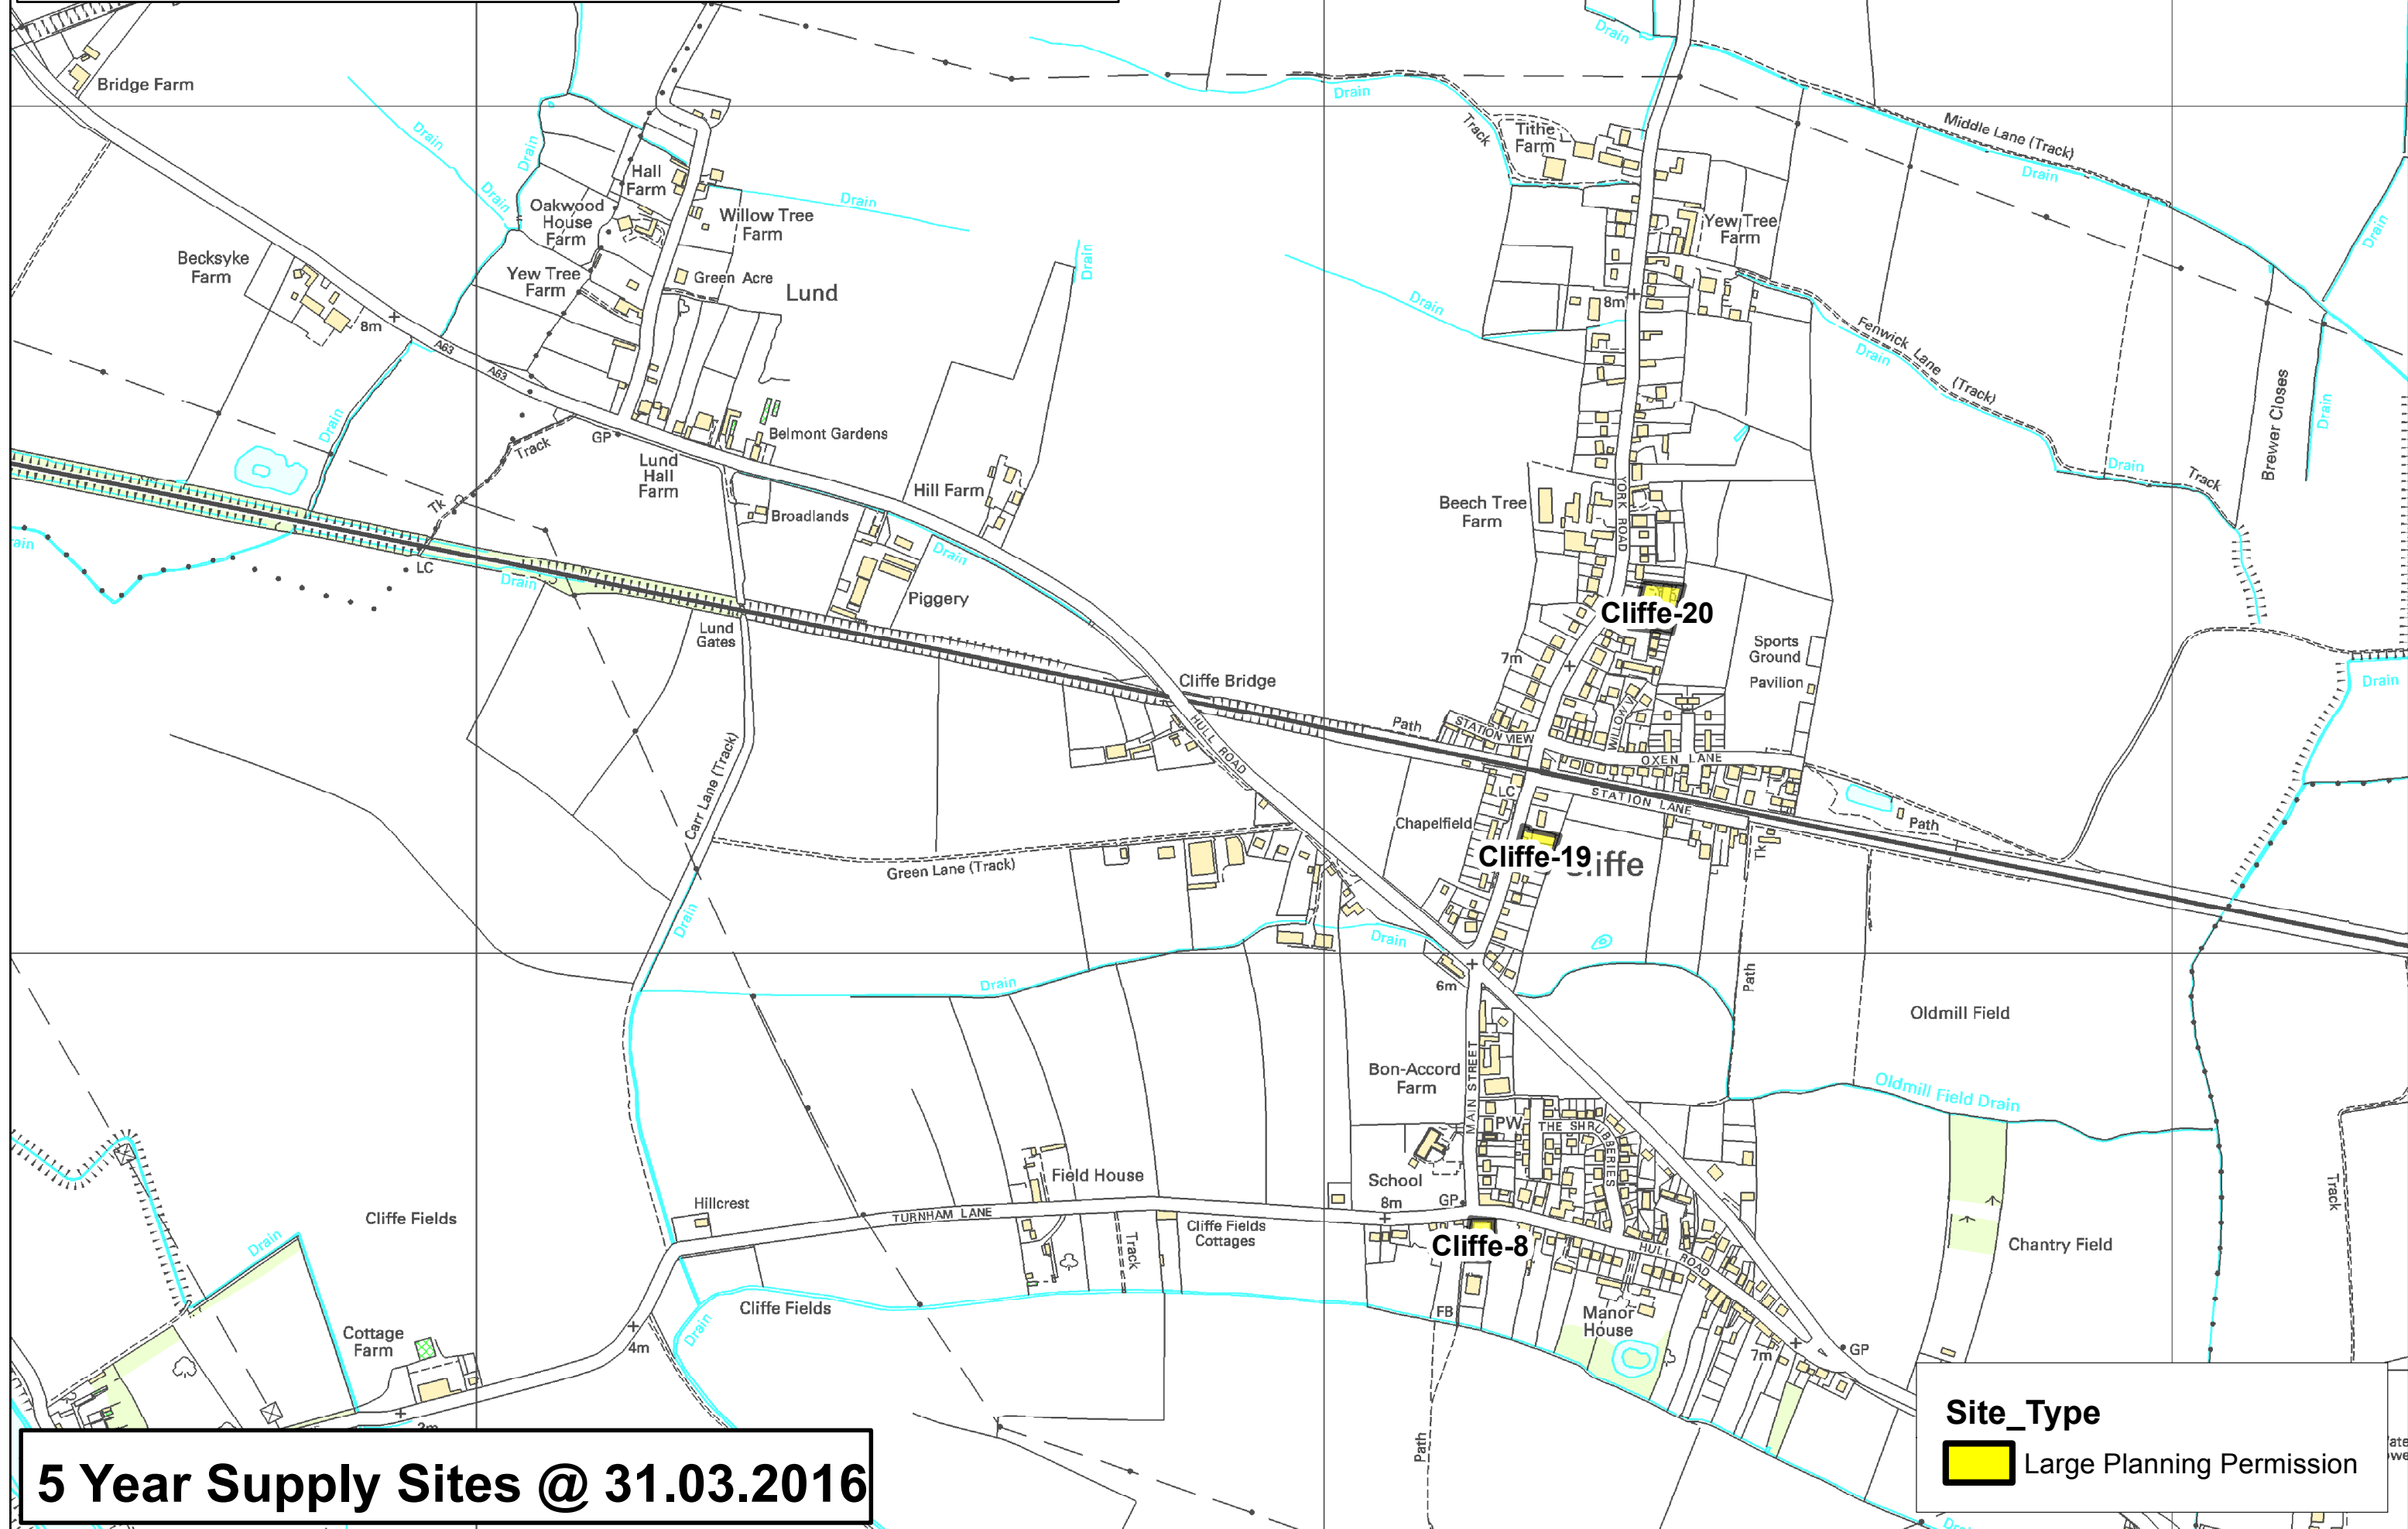

Cliffe

1:6,900

CLIFFE CP

5 Year Supply Sites @ 31.03.2016

Site_Type

- Large Planning Permission