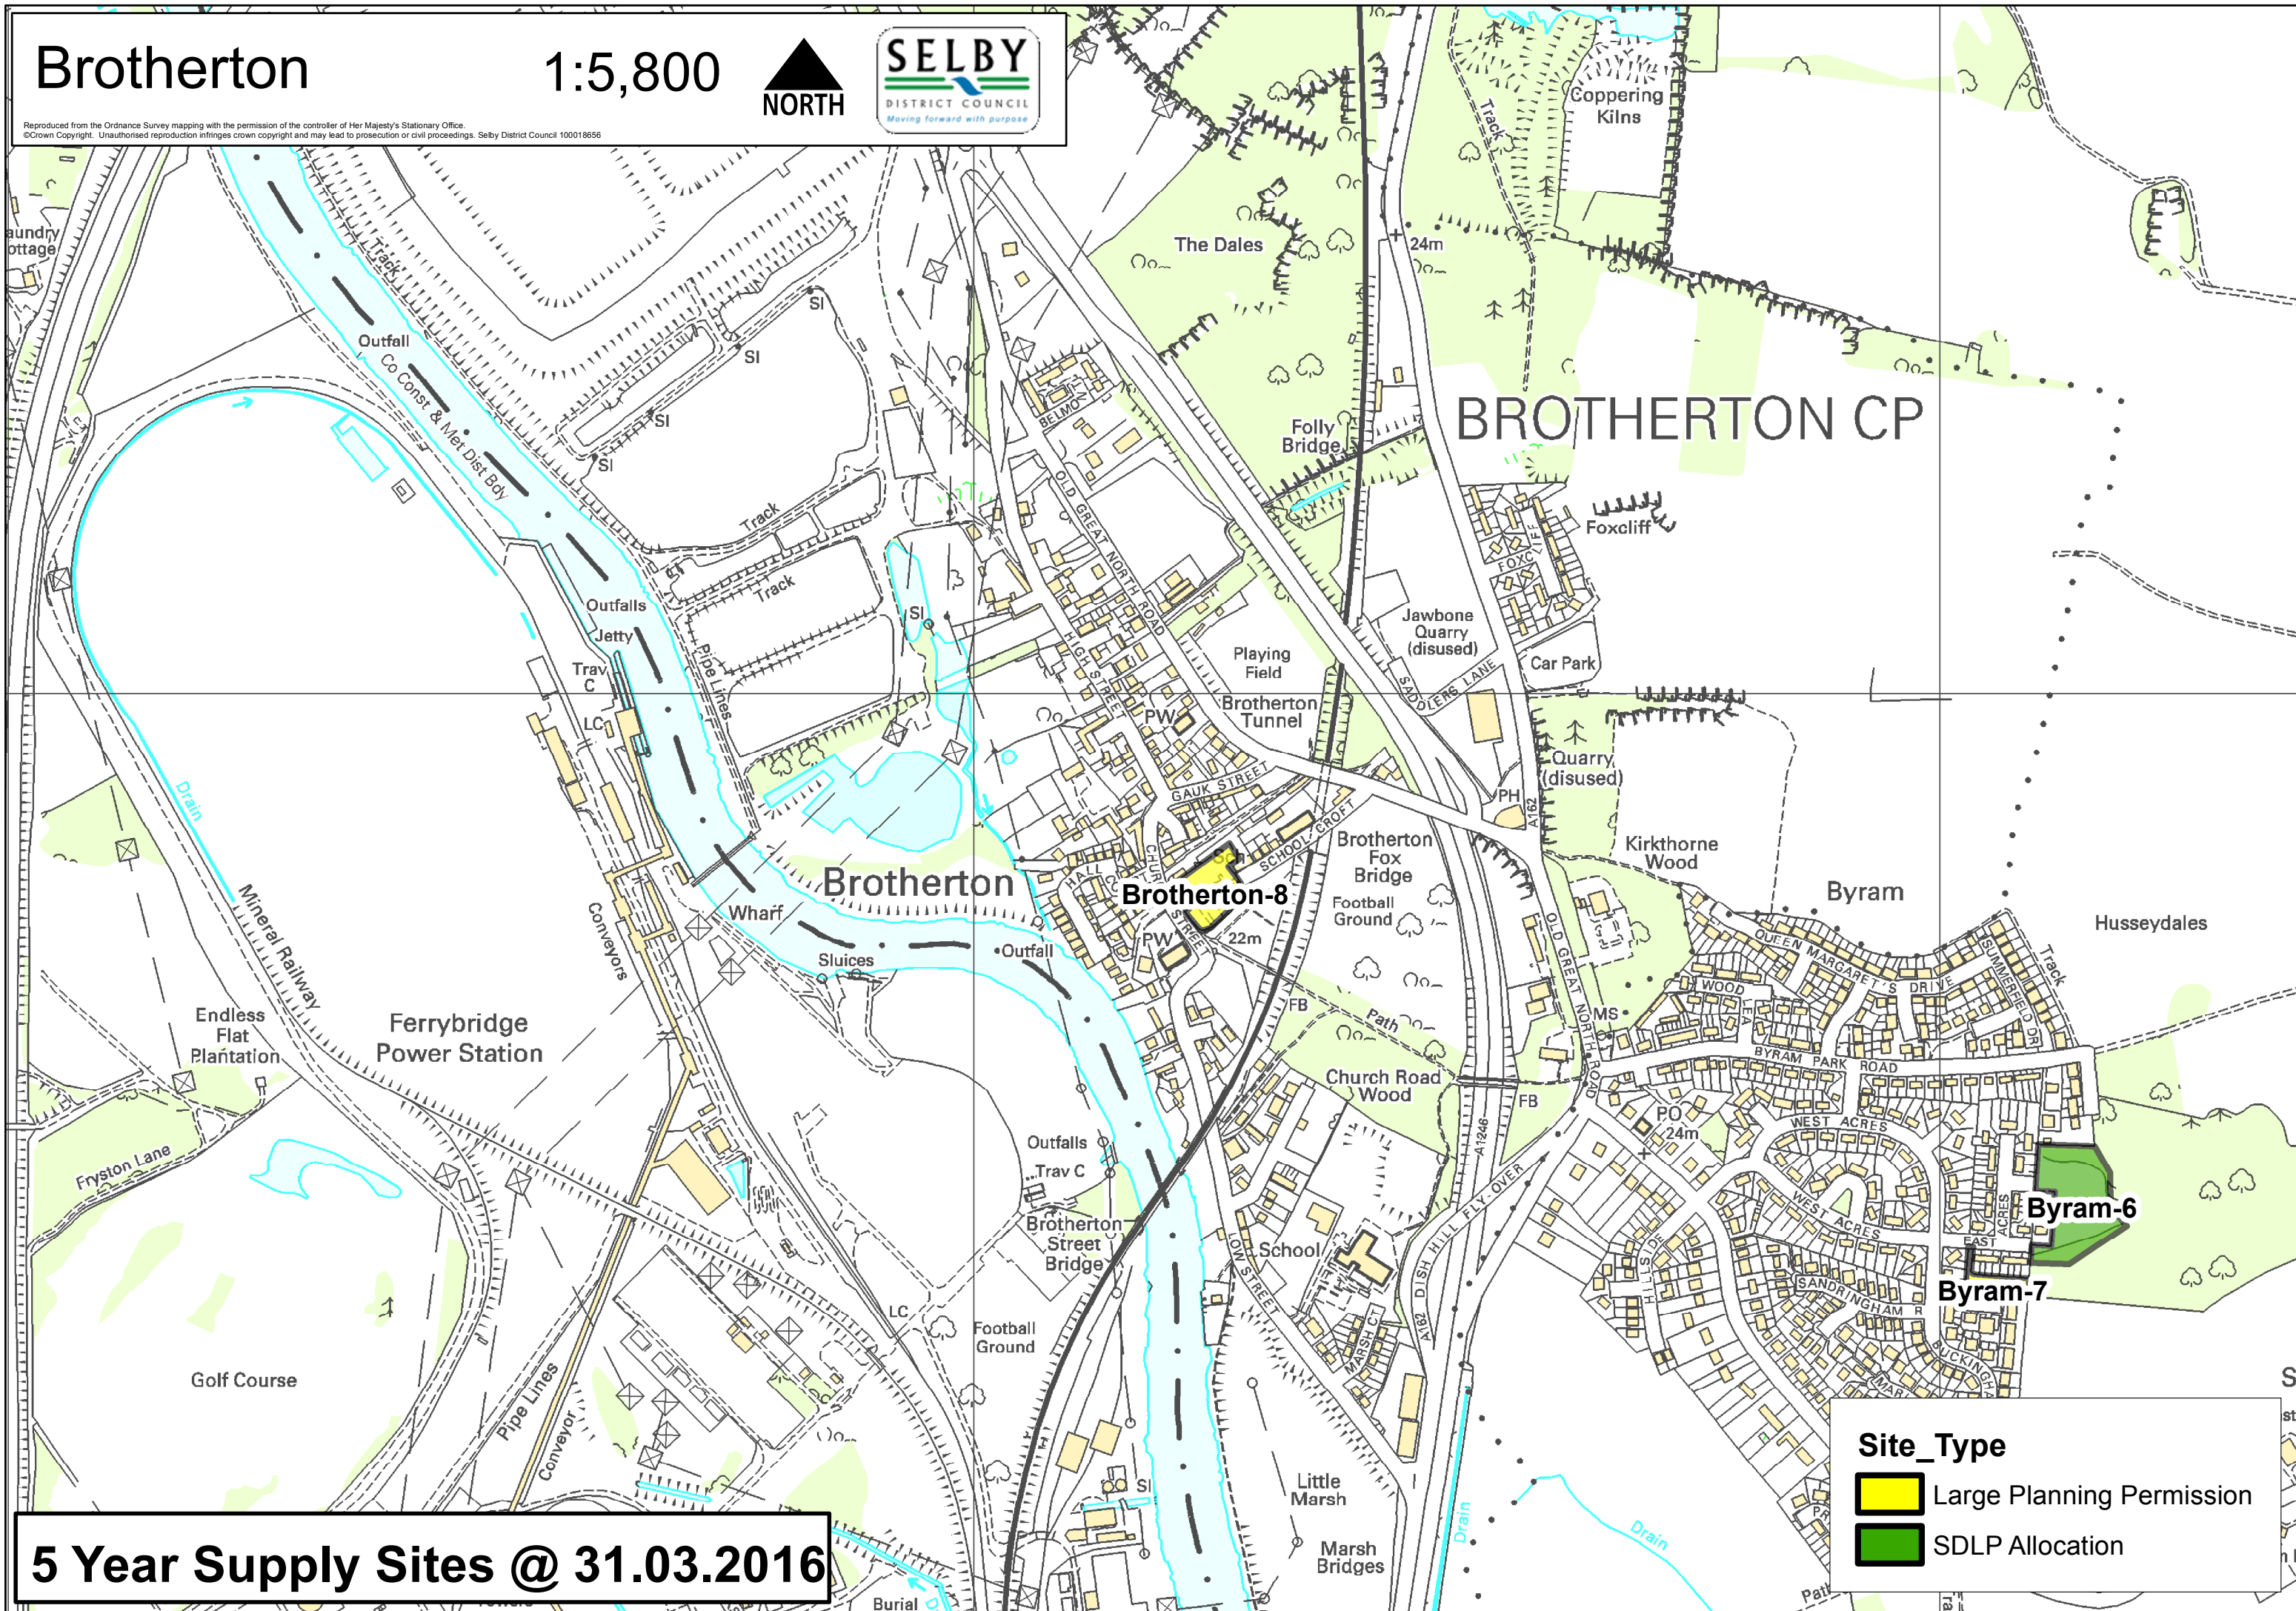

Brotherton

1:5,800

5 Year Supply Sites @ 31.03.2016

Site_Type

- Large Planning Permission
- SDLP Allocation