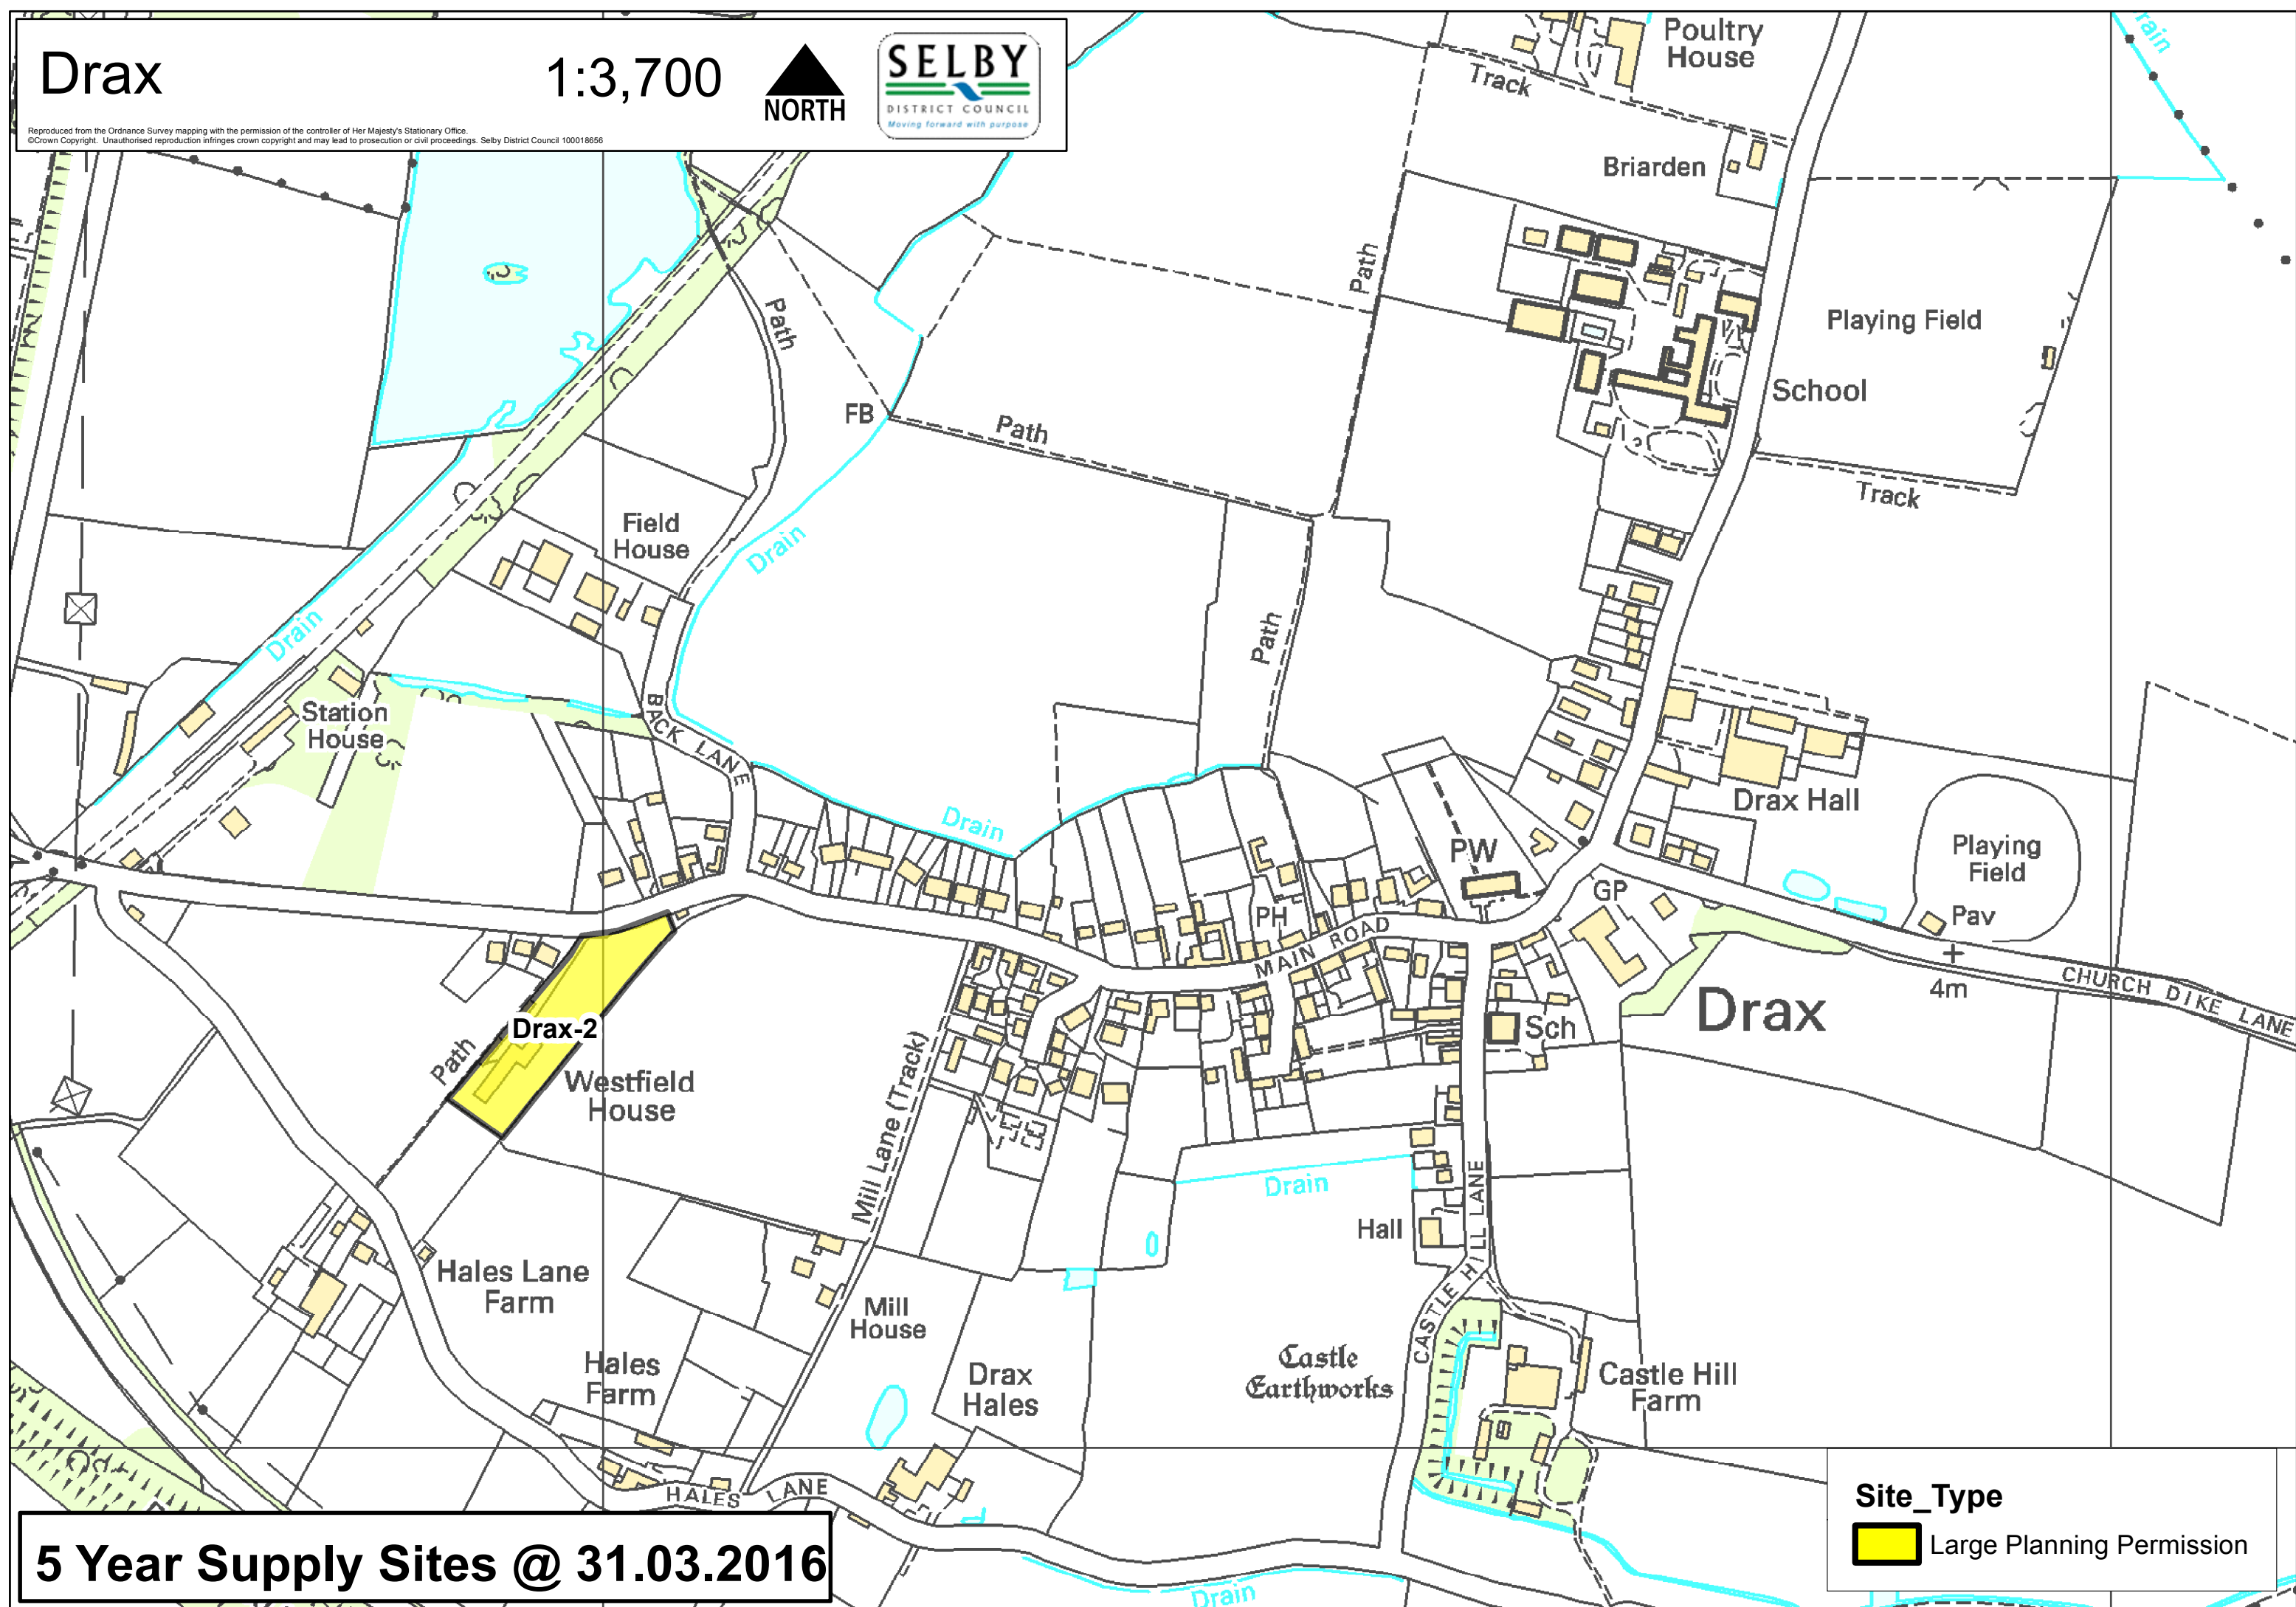

Drax

1:3,700

5 Year Supply Sites @ 31.03.2016

Site_Type

- Large Planning Permission