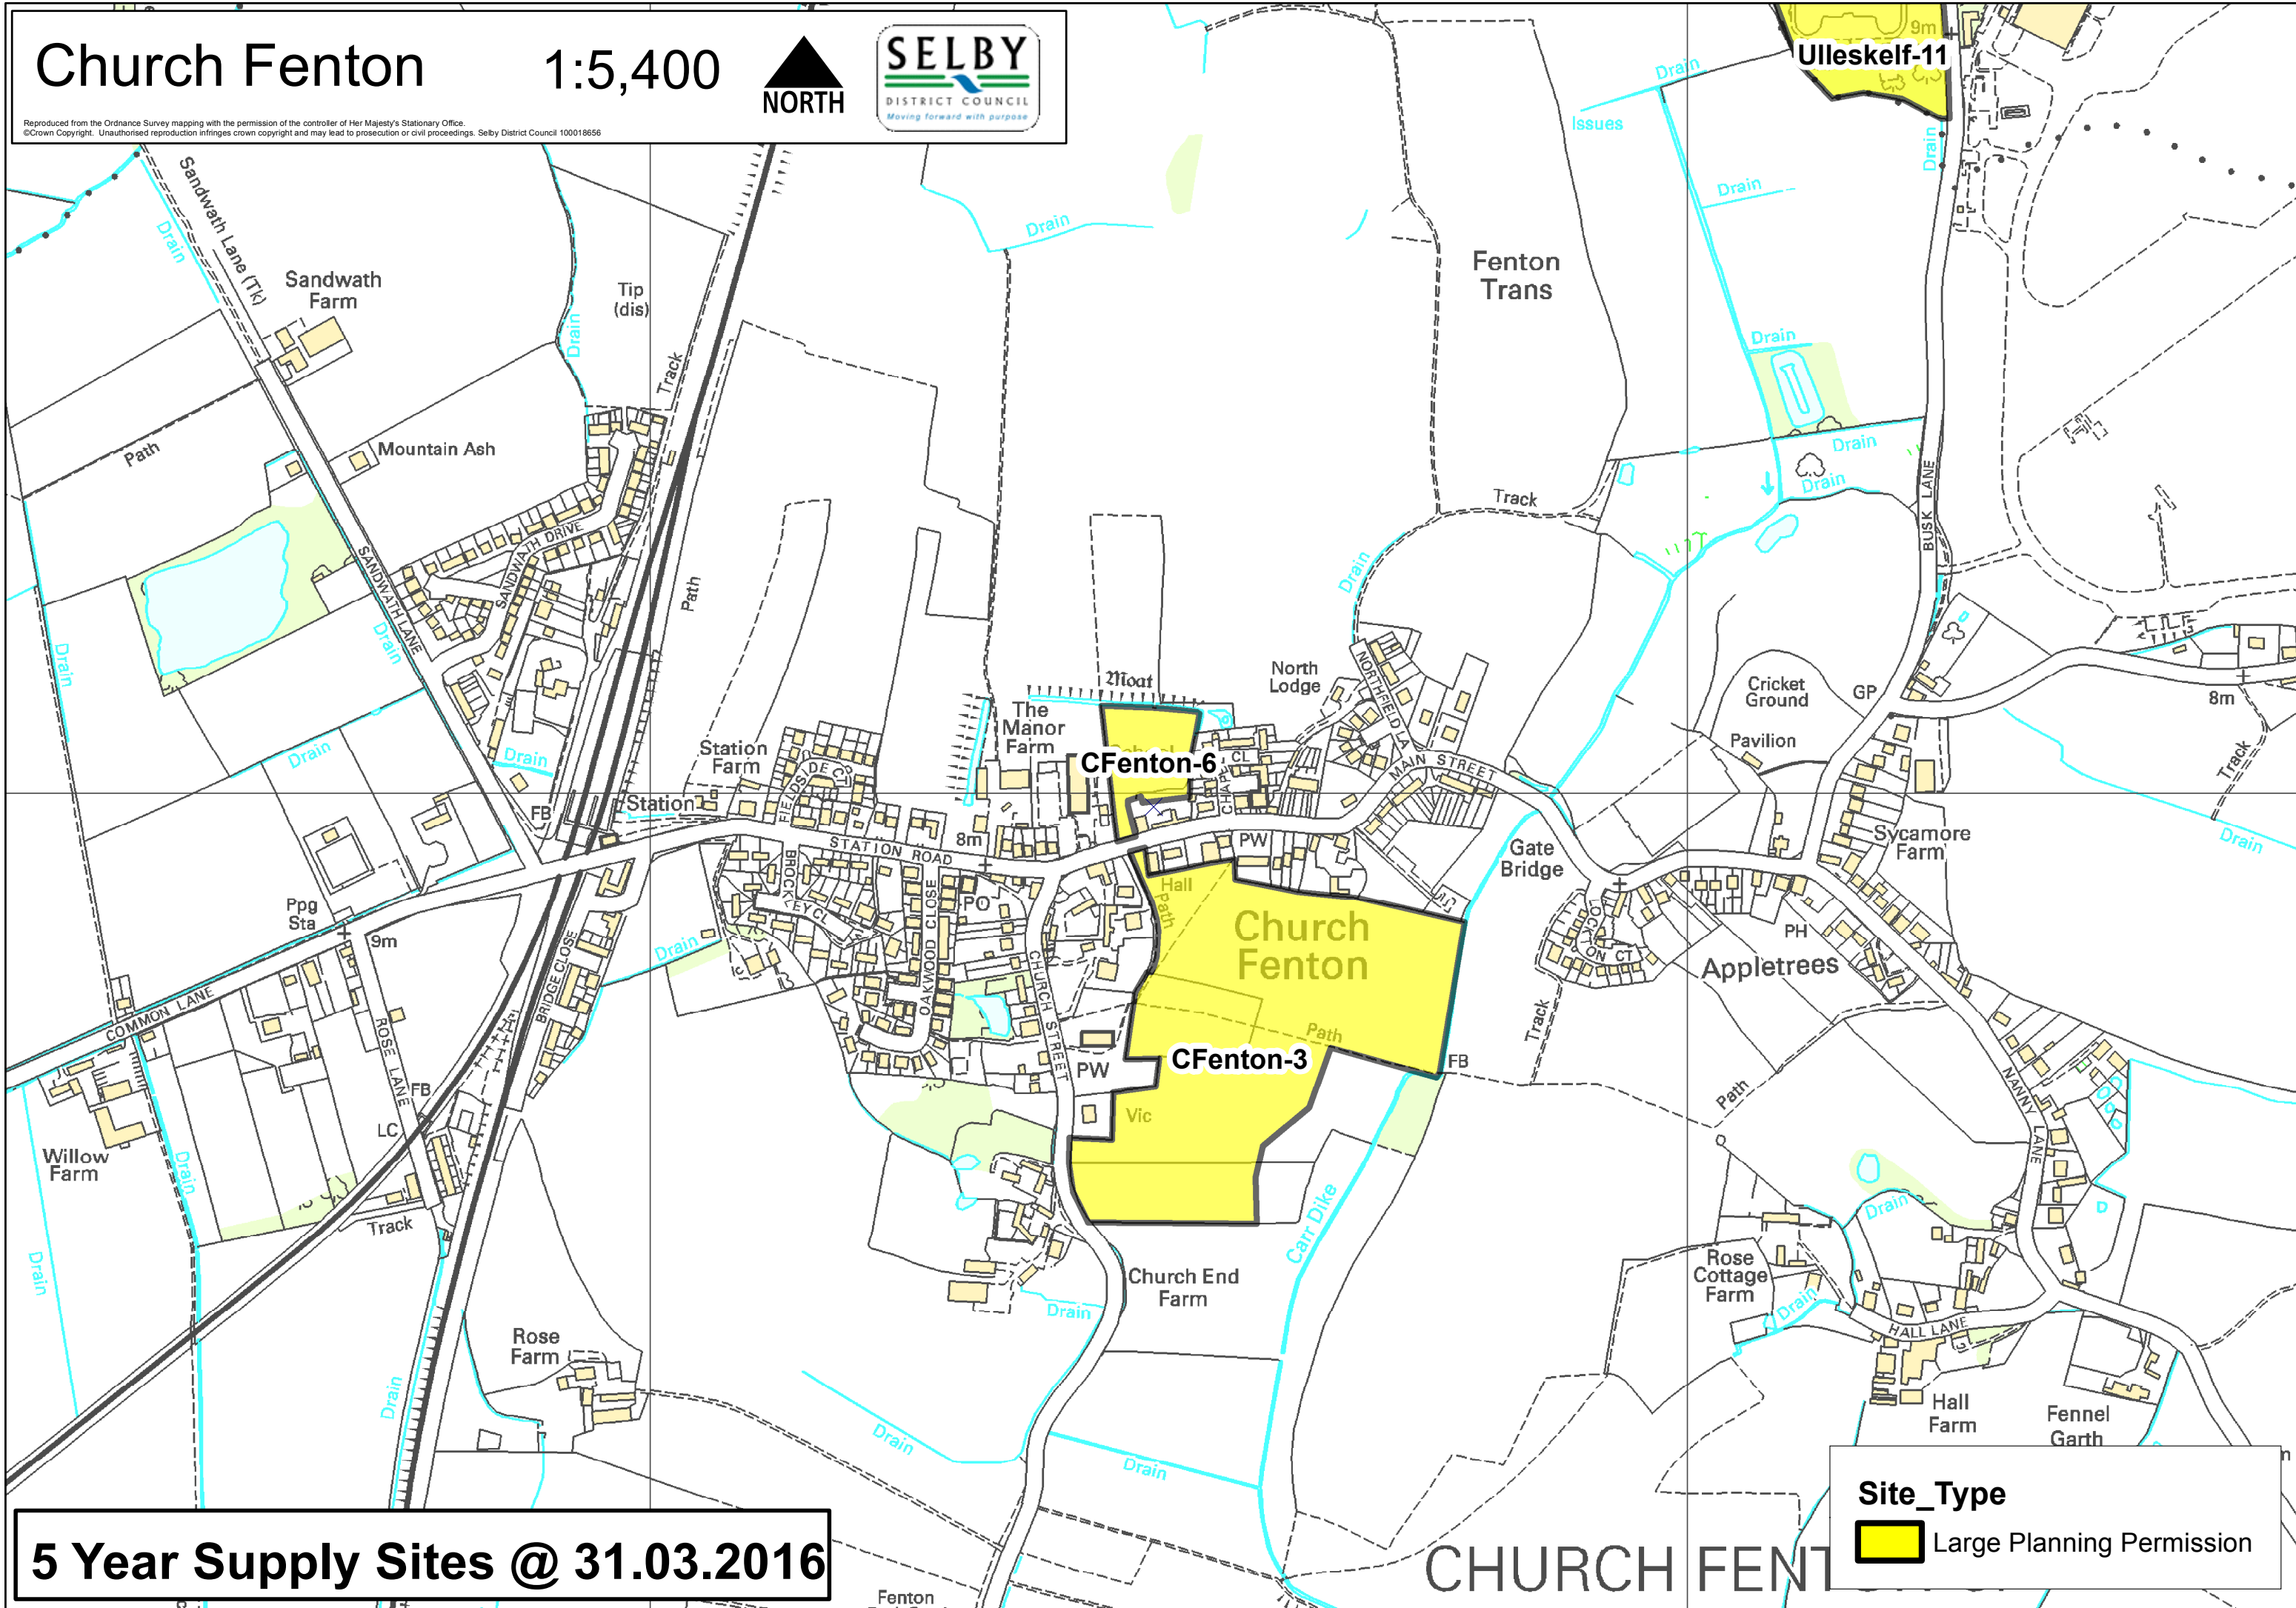

Church Fenton

1:5,400

5 Year Supply Sites @ 31.03.2016

Site_Type
[Yellow Box] Large Planning Permission

CHURCH FENTON