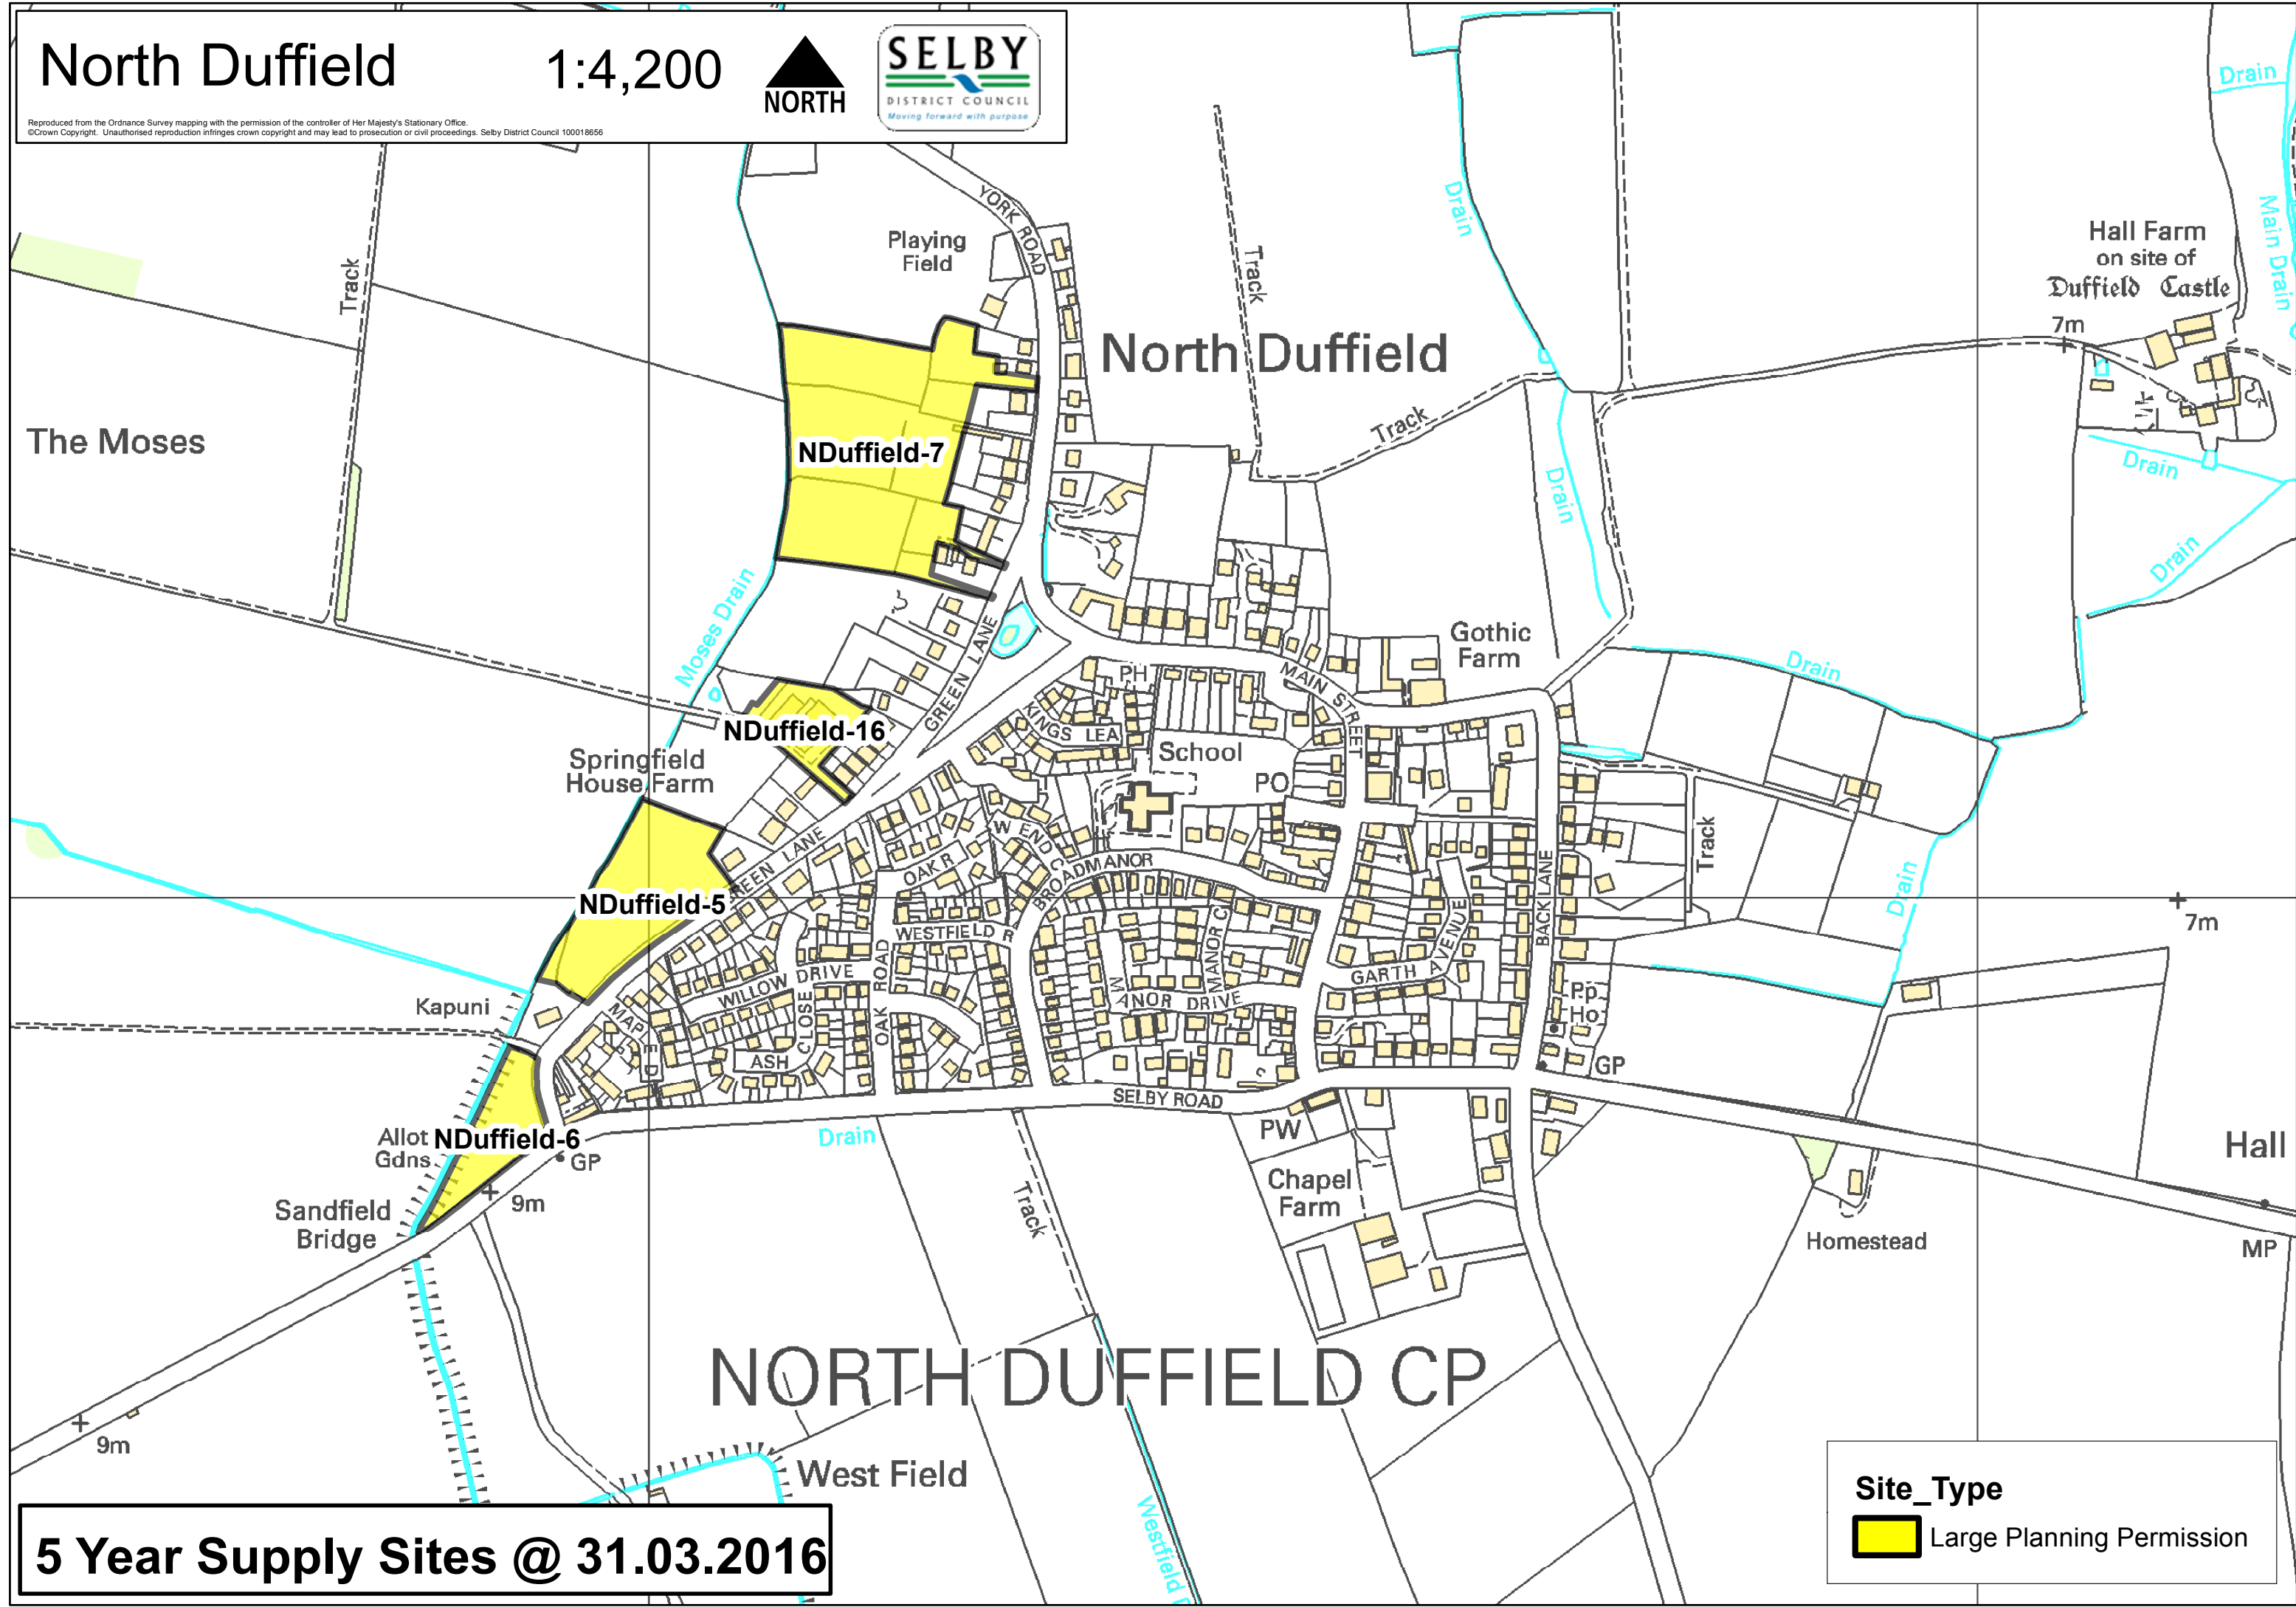

North Duffield

1:4,200

5 Year Supply Sites @ 31.03.2016

Site_Type

- Large Planning Permission