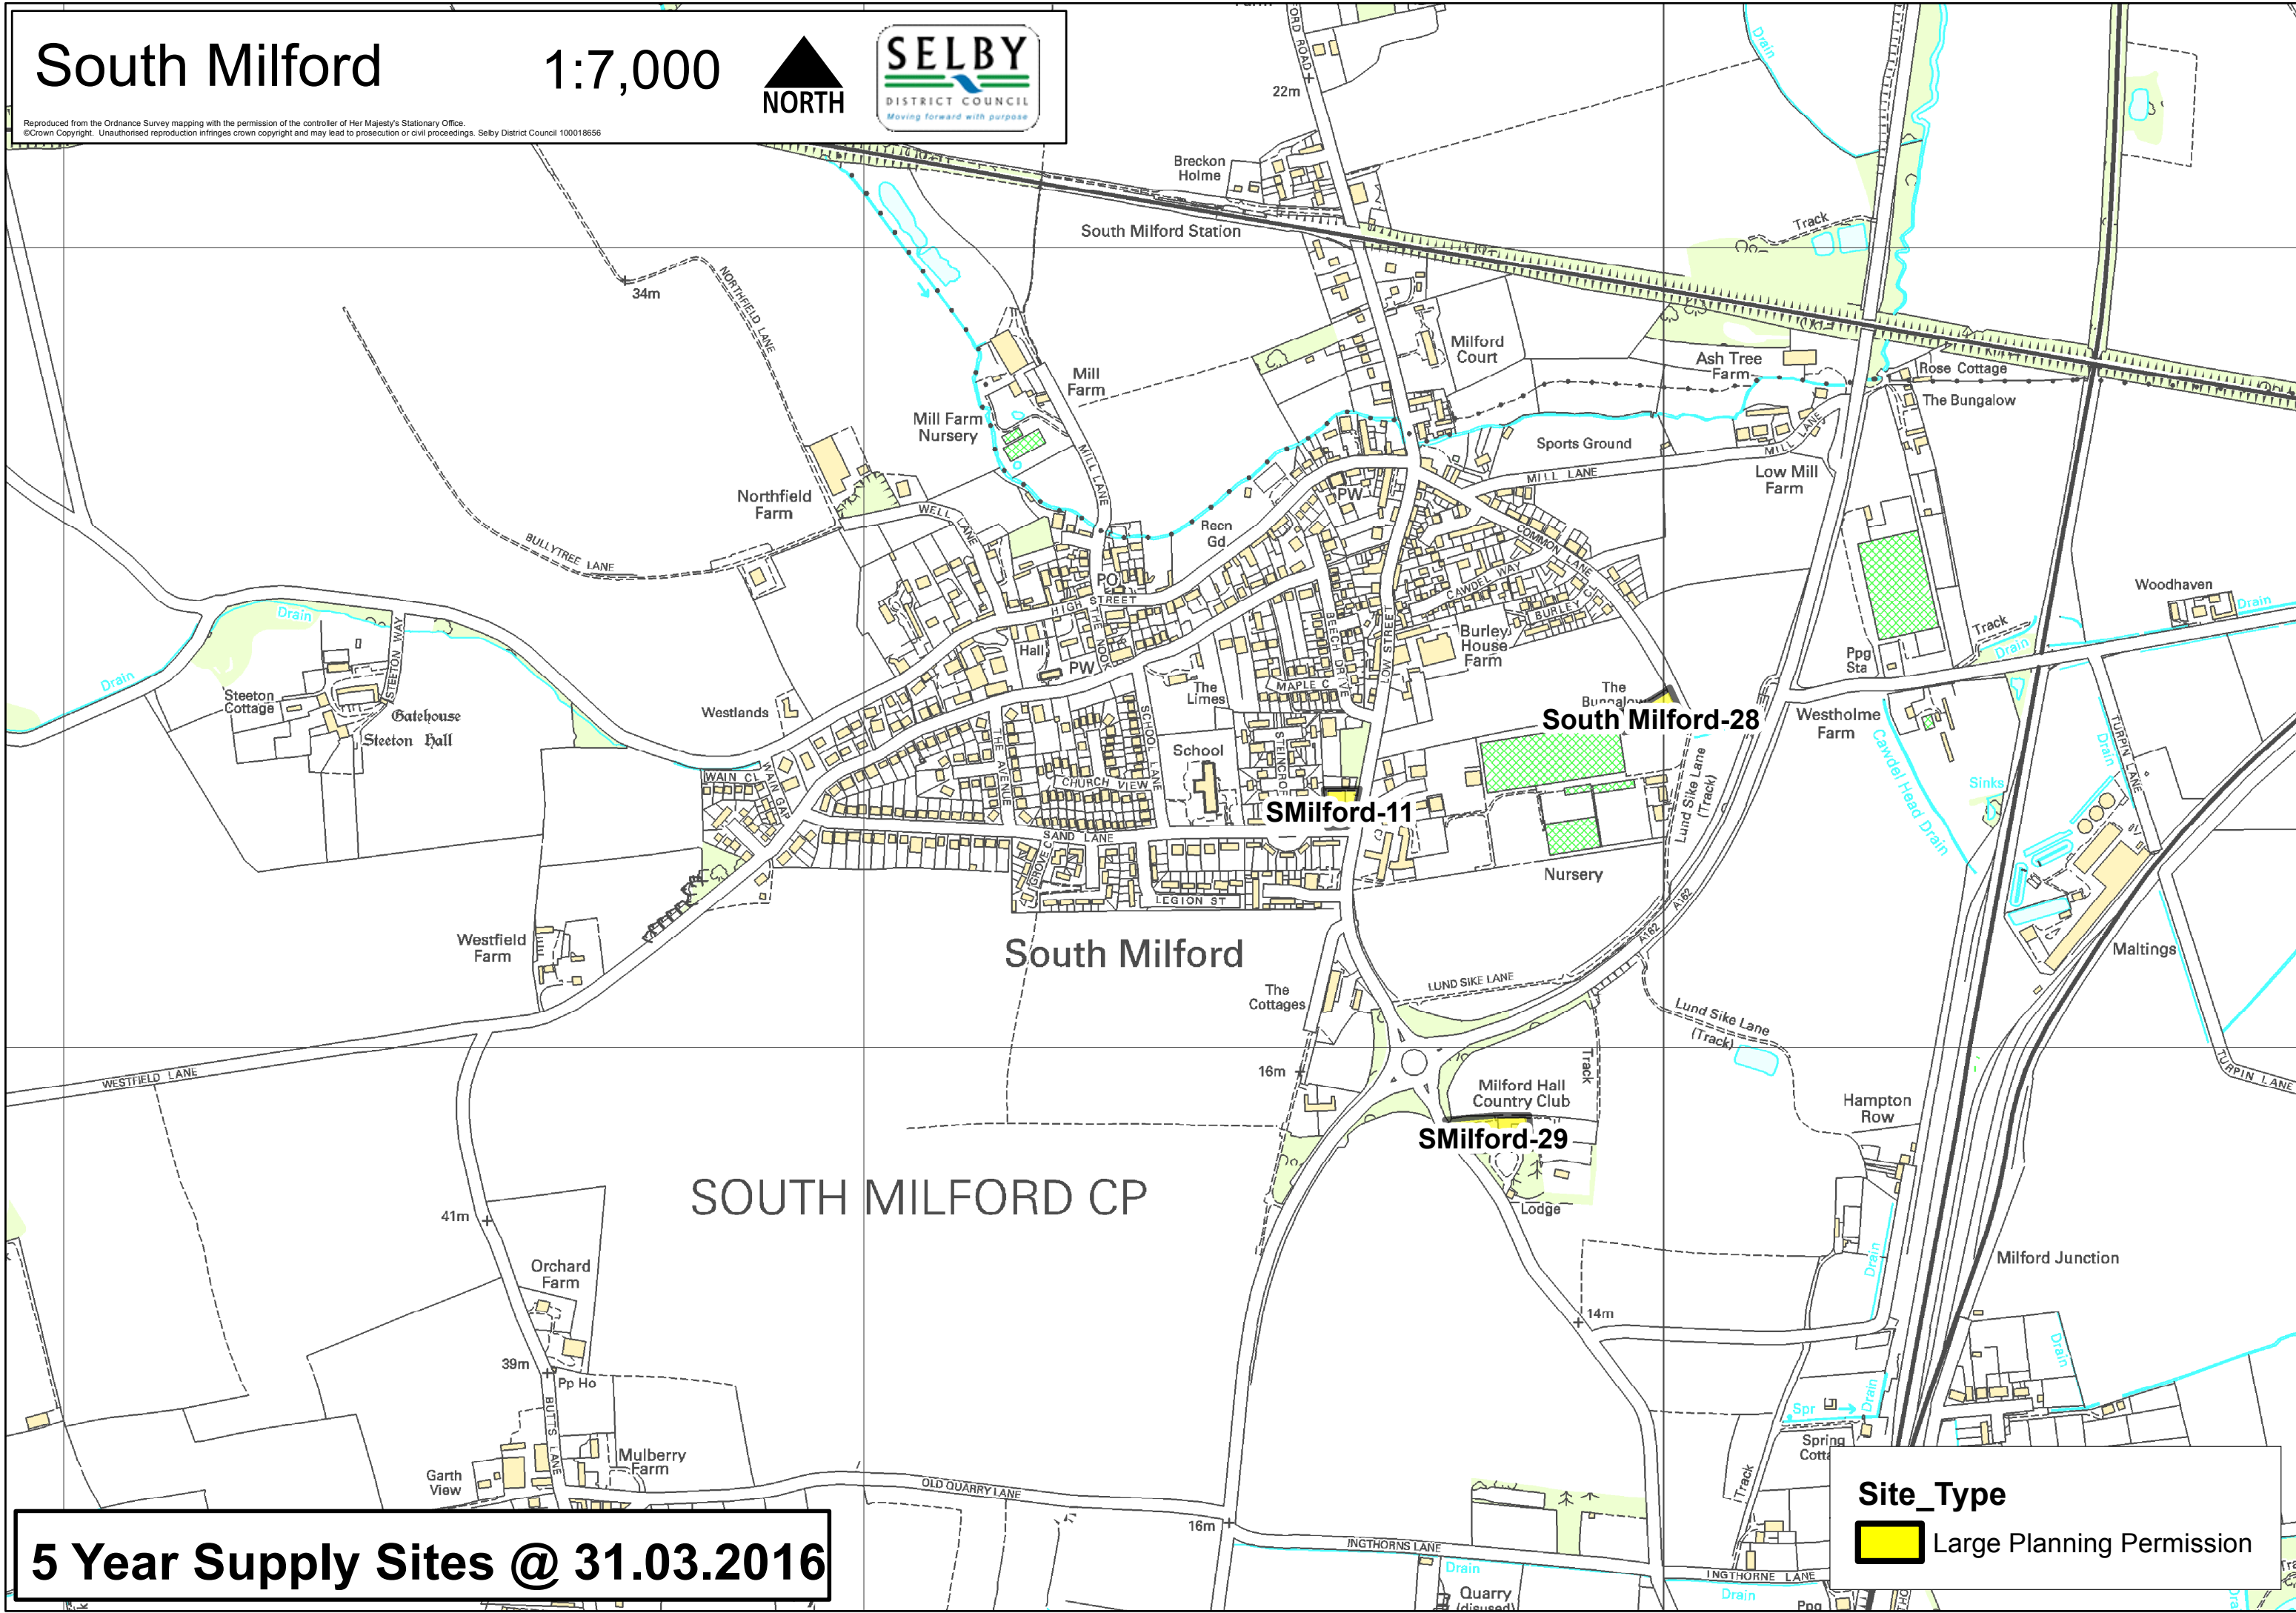

South Milford

1:7,000

5 Year Supply Sites @ 31.03.2016

Site_Type
[Yellow Box] Large Planning Permission