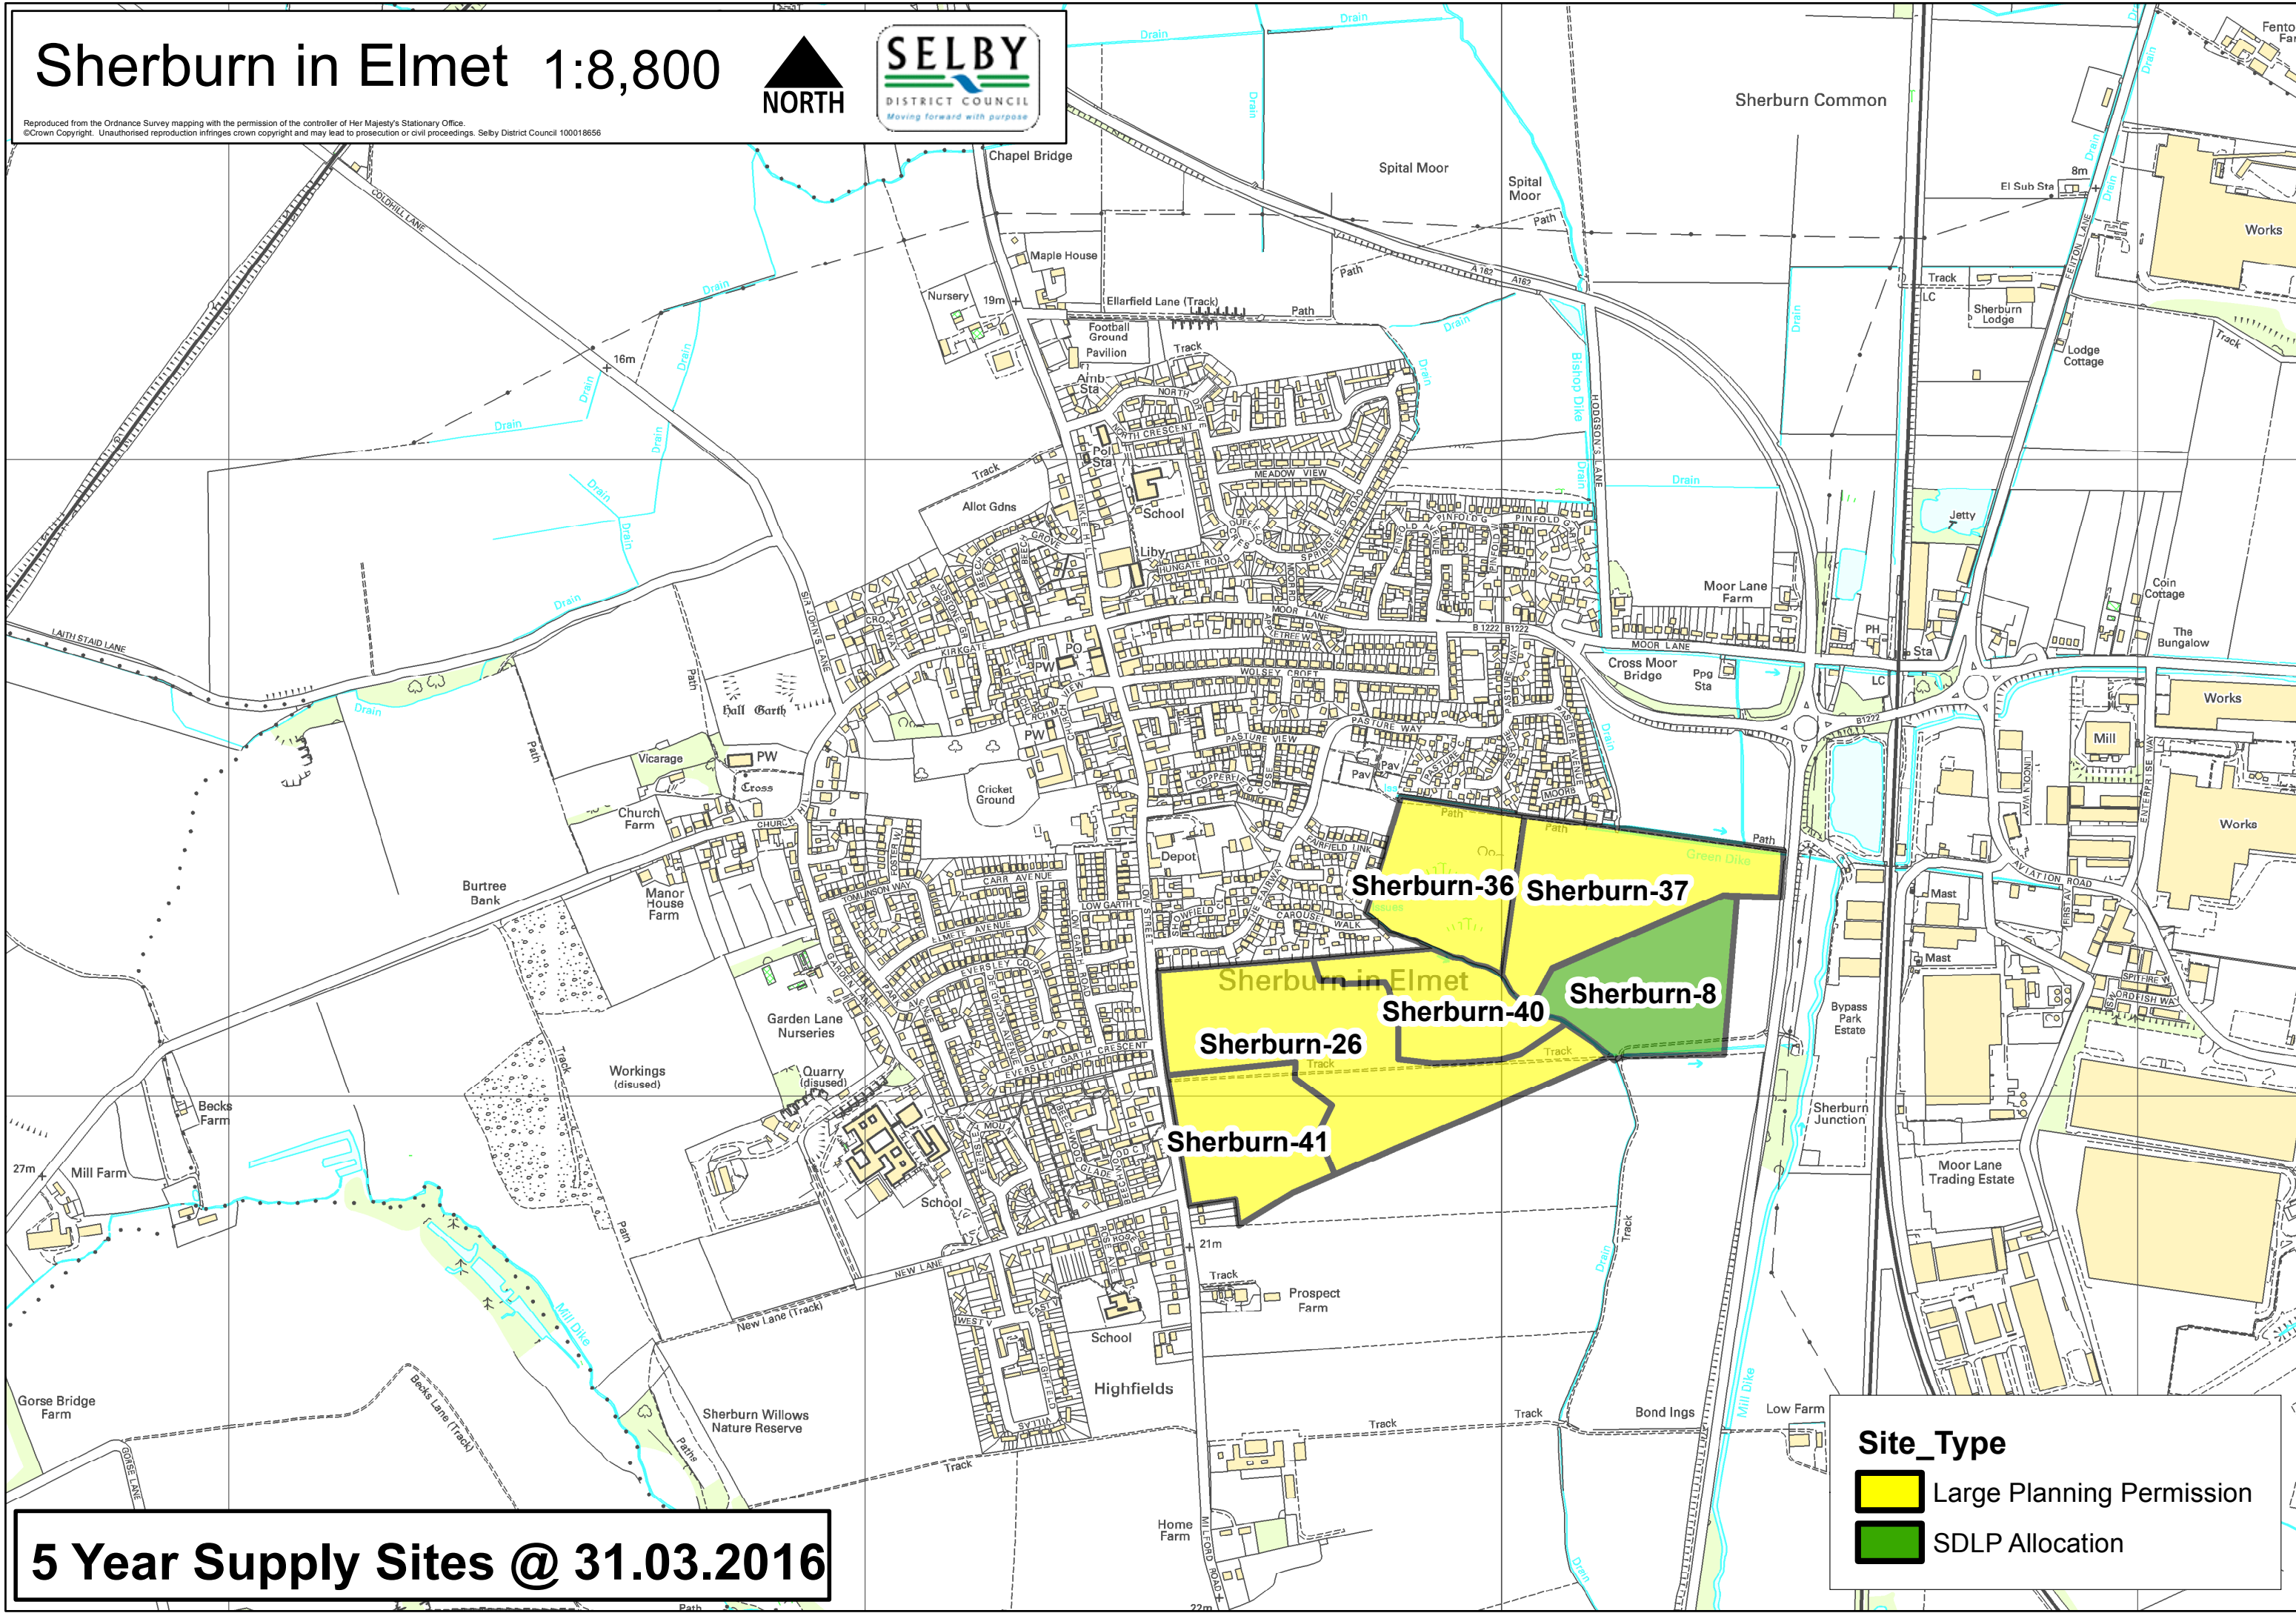

Sherburn in Elmet 1:8,800

5 Year Supply Sites @ 31.03.2016

Site_Type

- Large Planning Permission
- SDLP Allocation