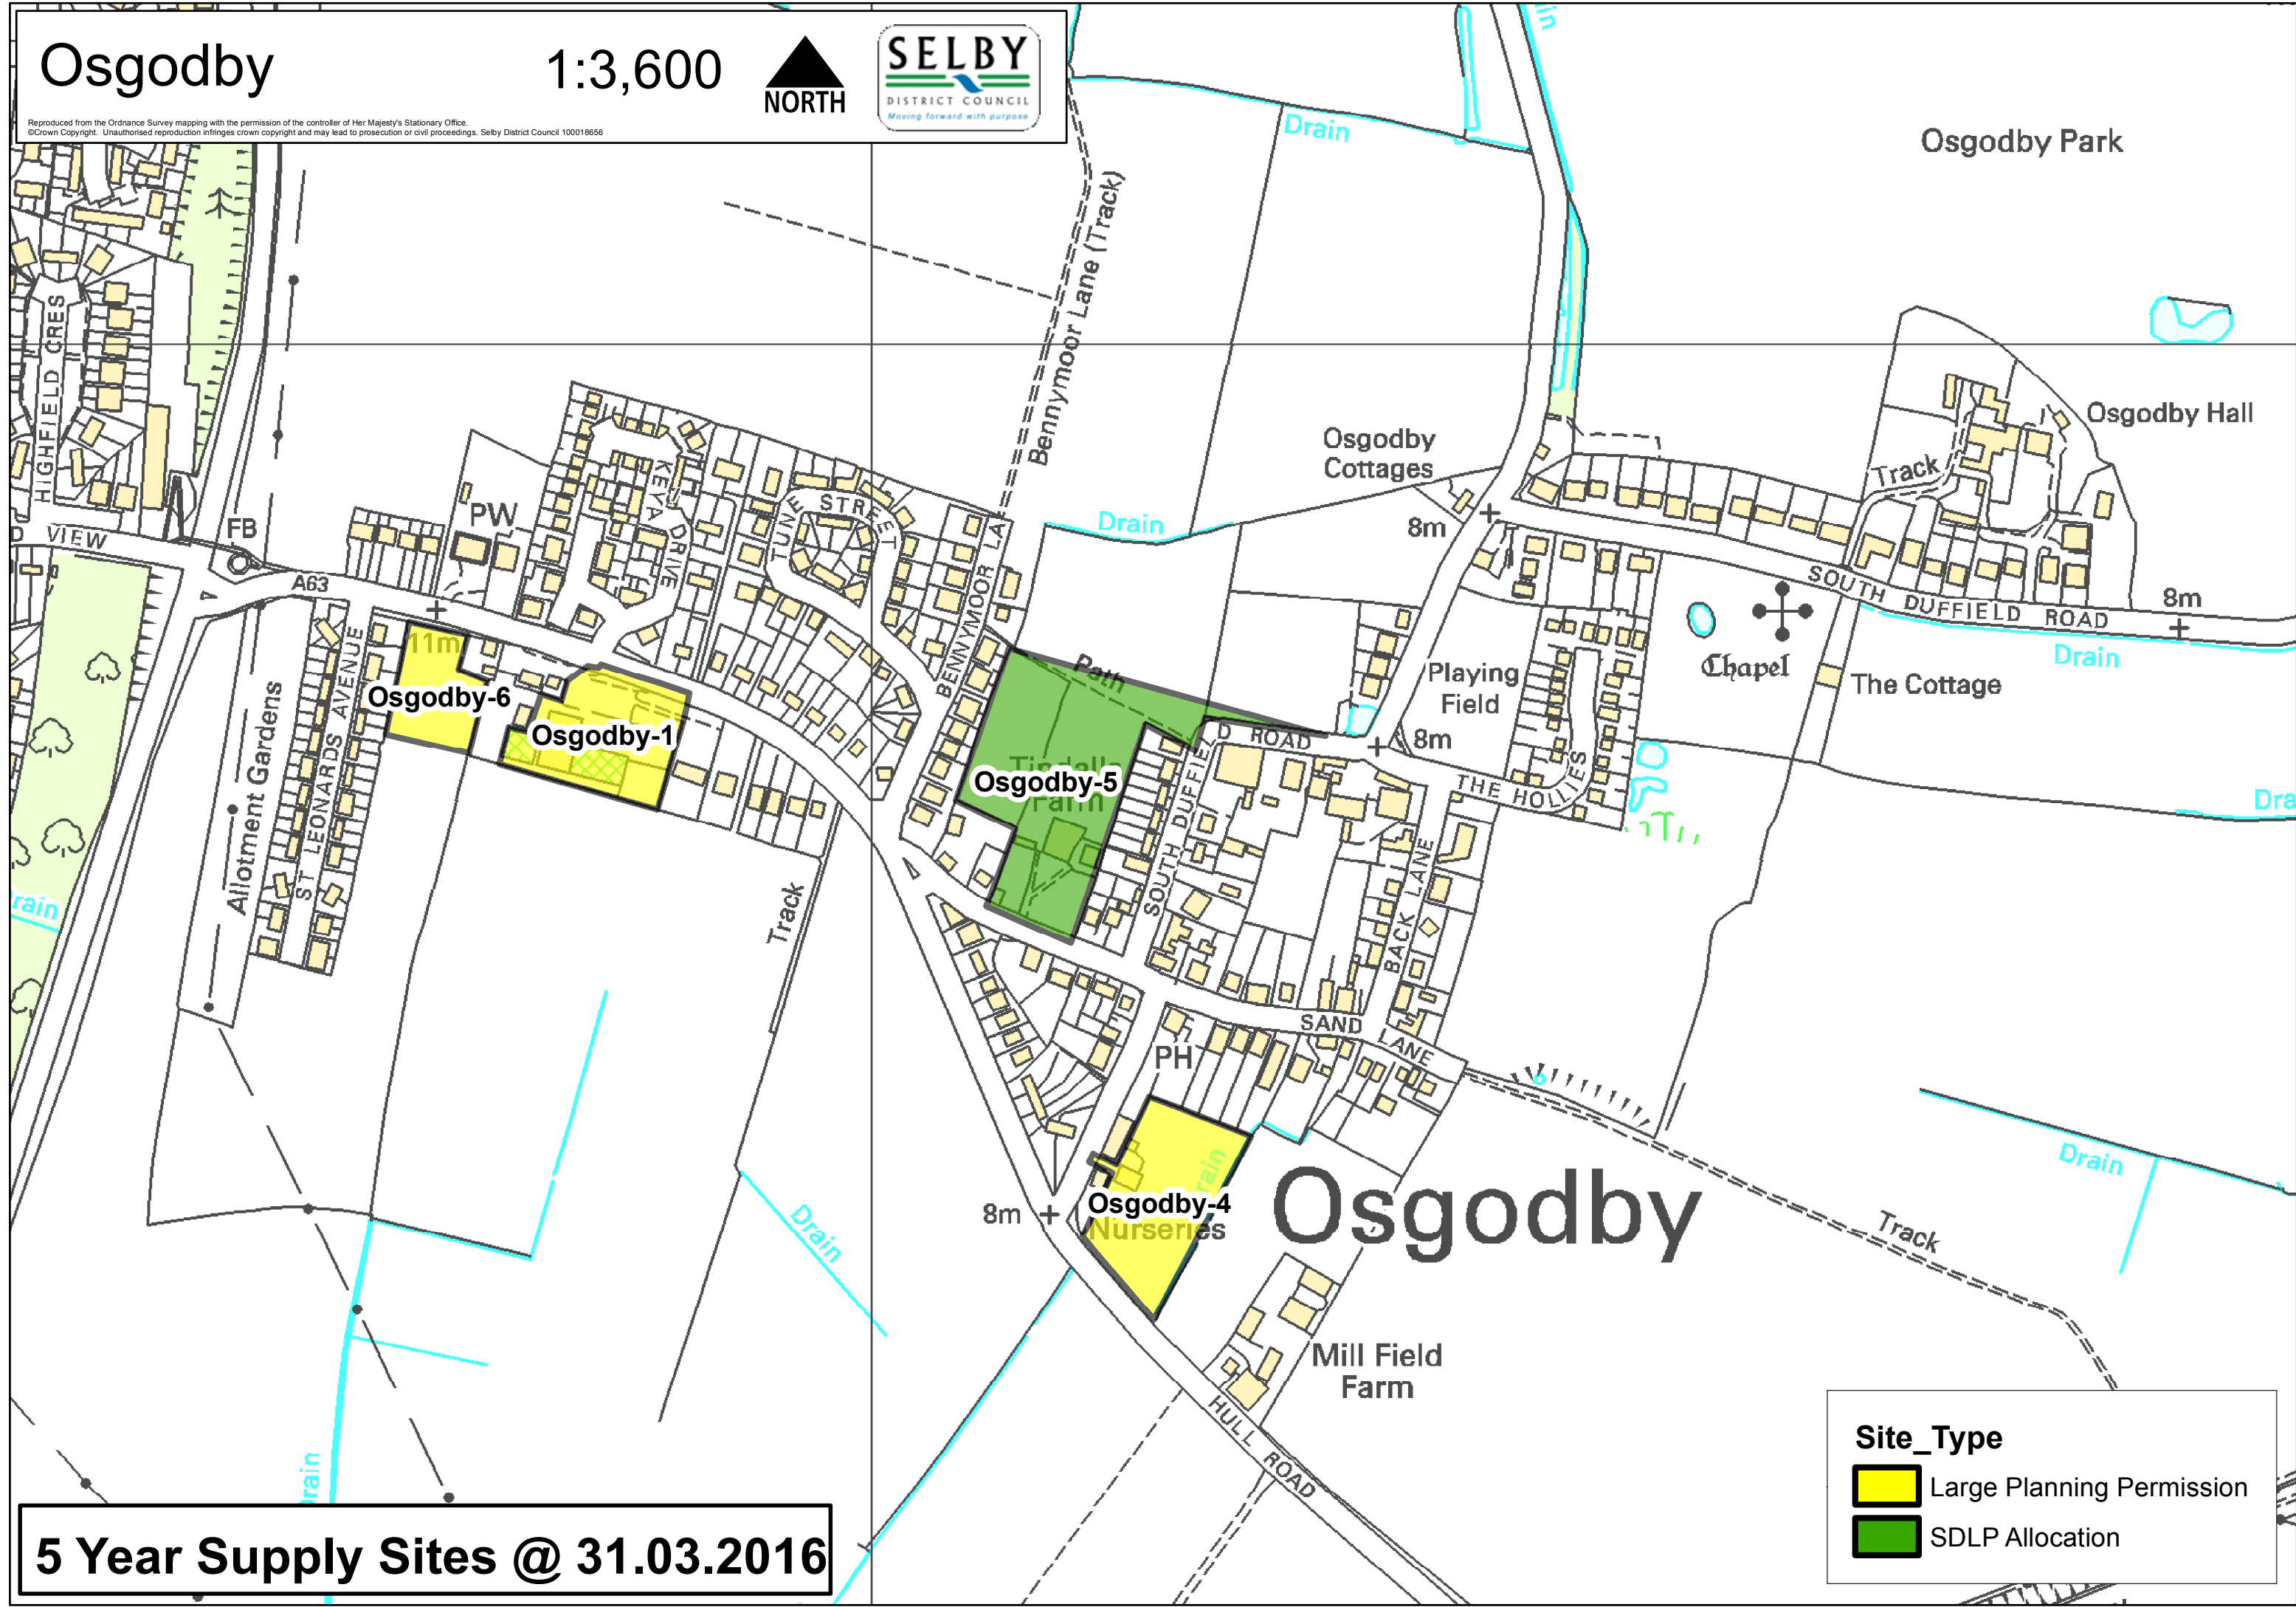

Osgodby

1:3,600

5 Year Supply Sites @ 31.03.2016

Site_Type

- Large Planning Permission
- SDLP Allocation