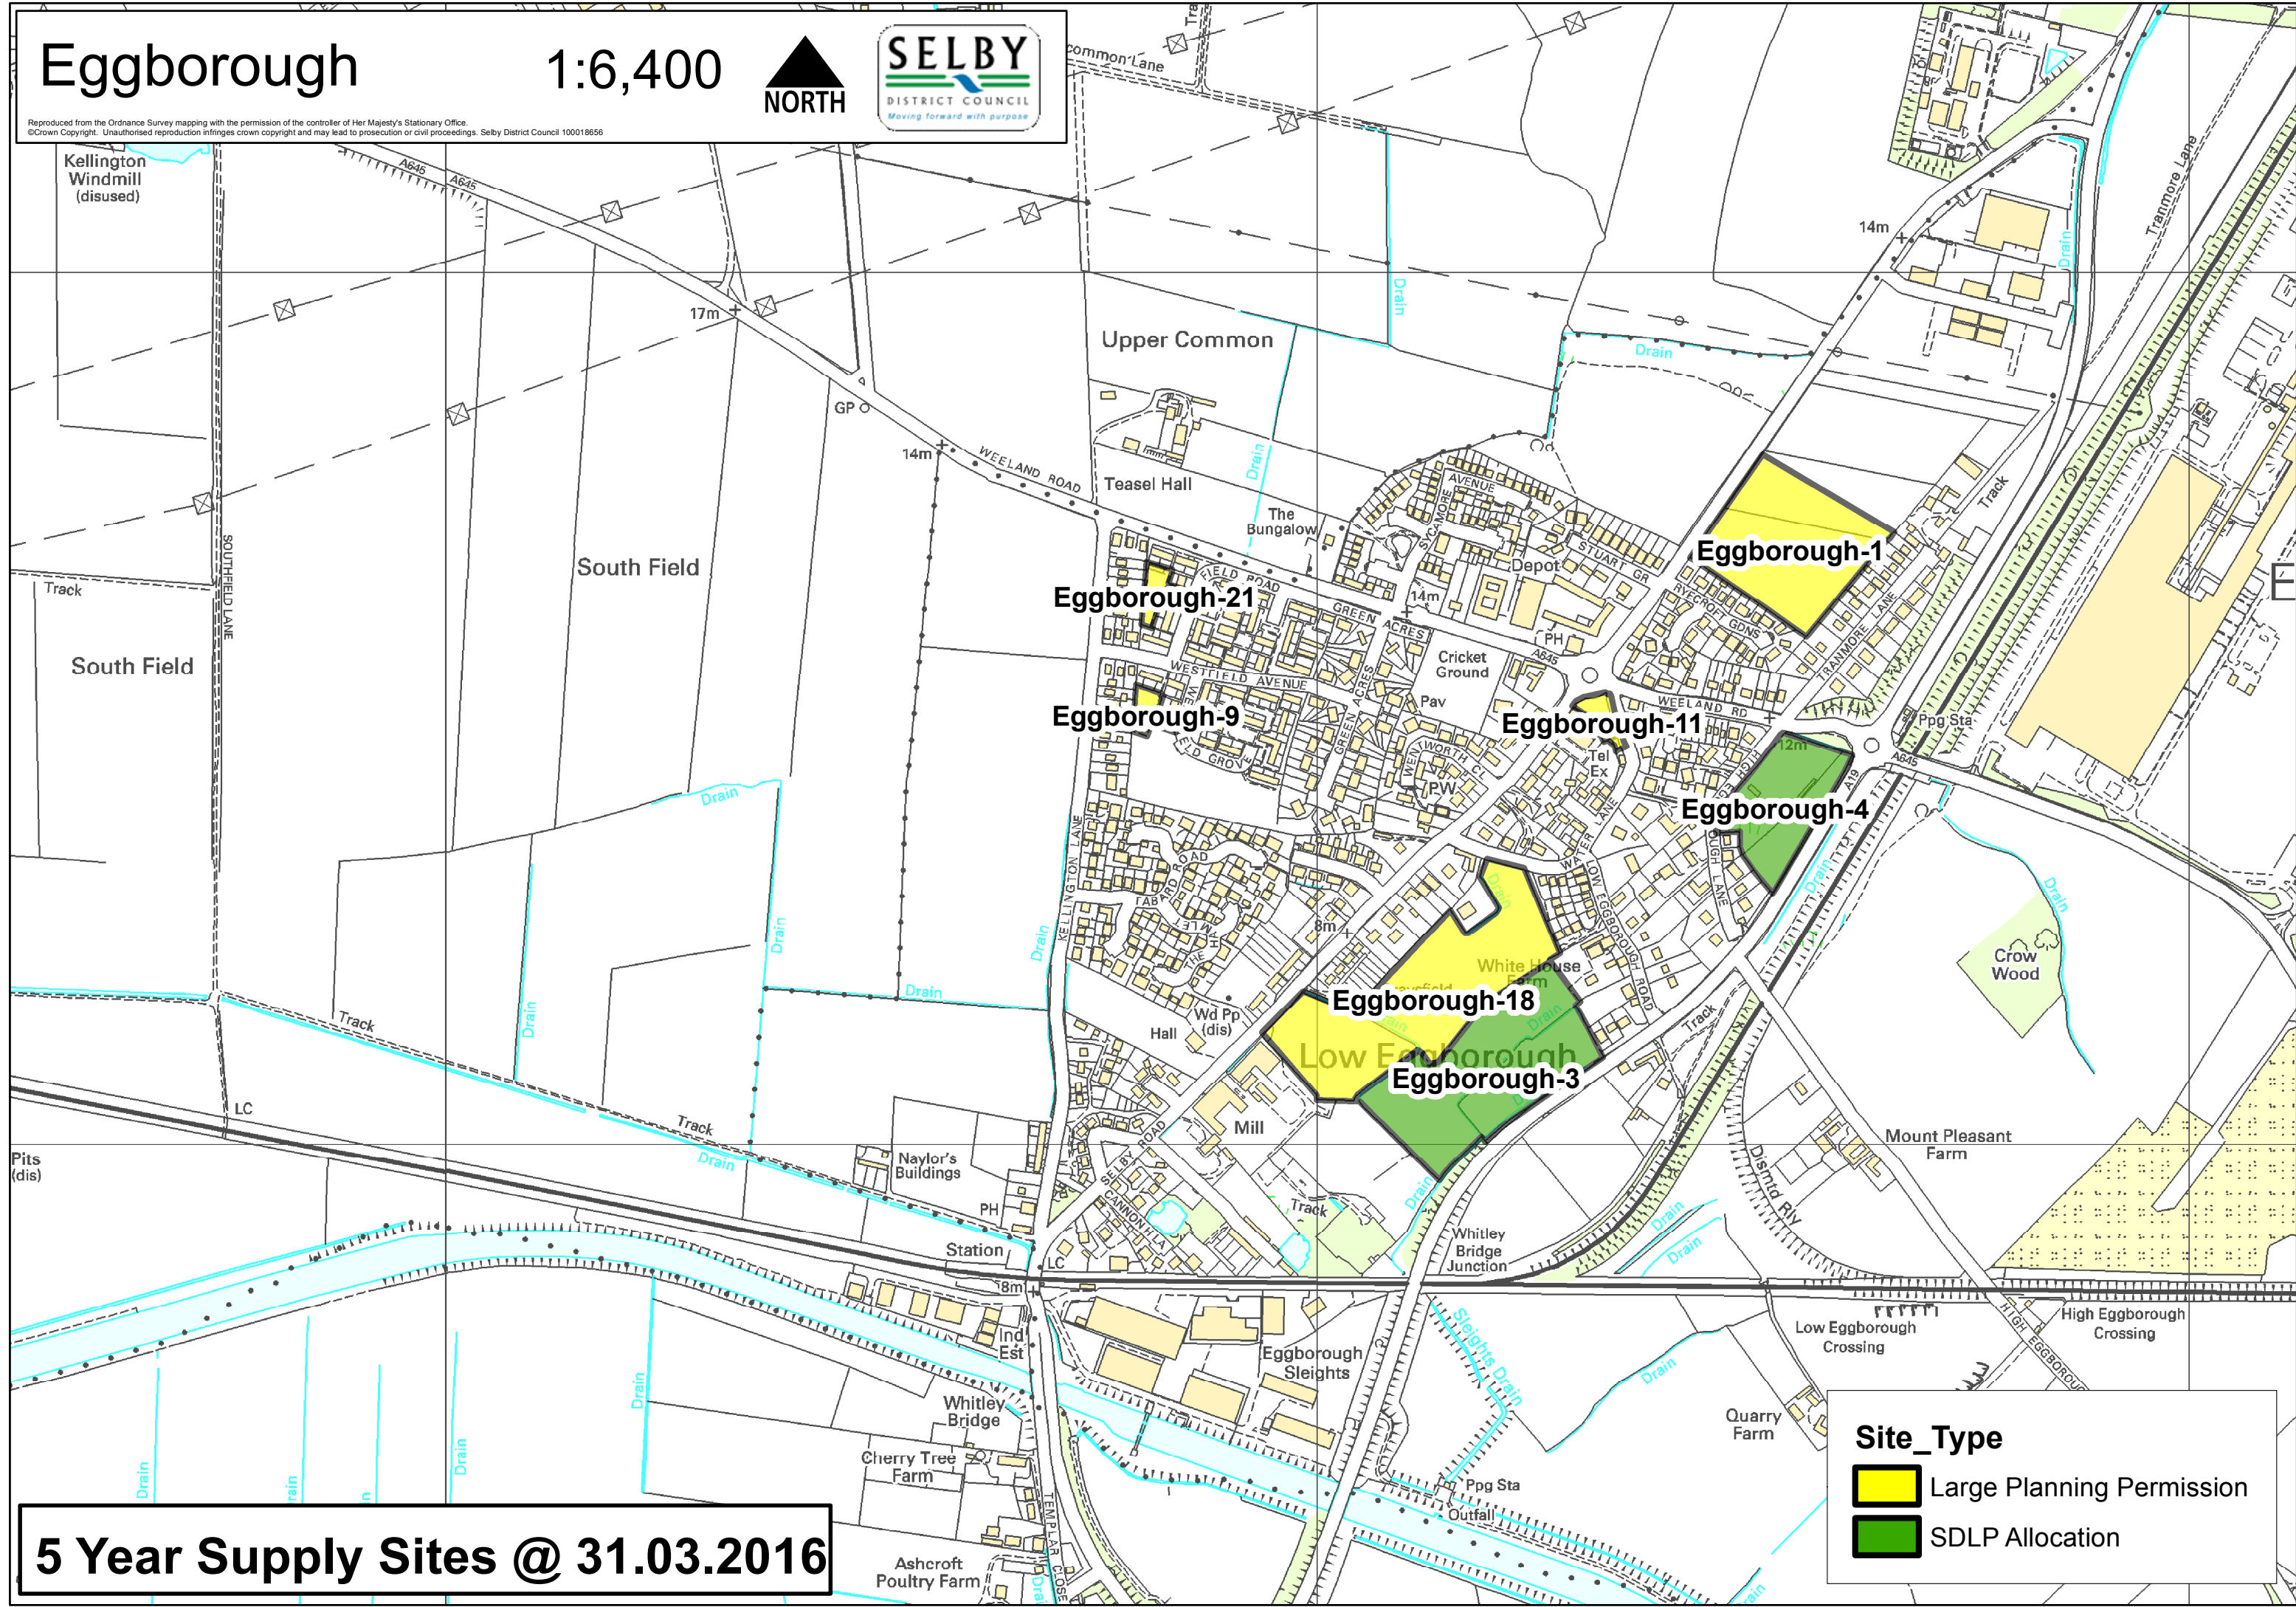

Eggborough

1:6,400

5 Year Supply Sites @ 31.03.2016