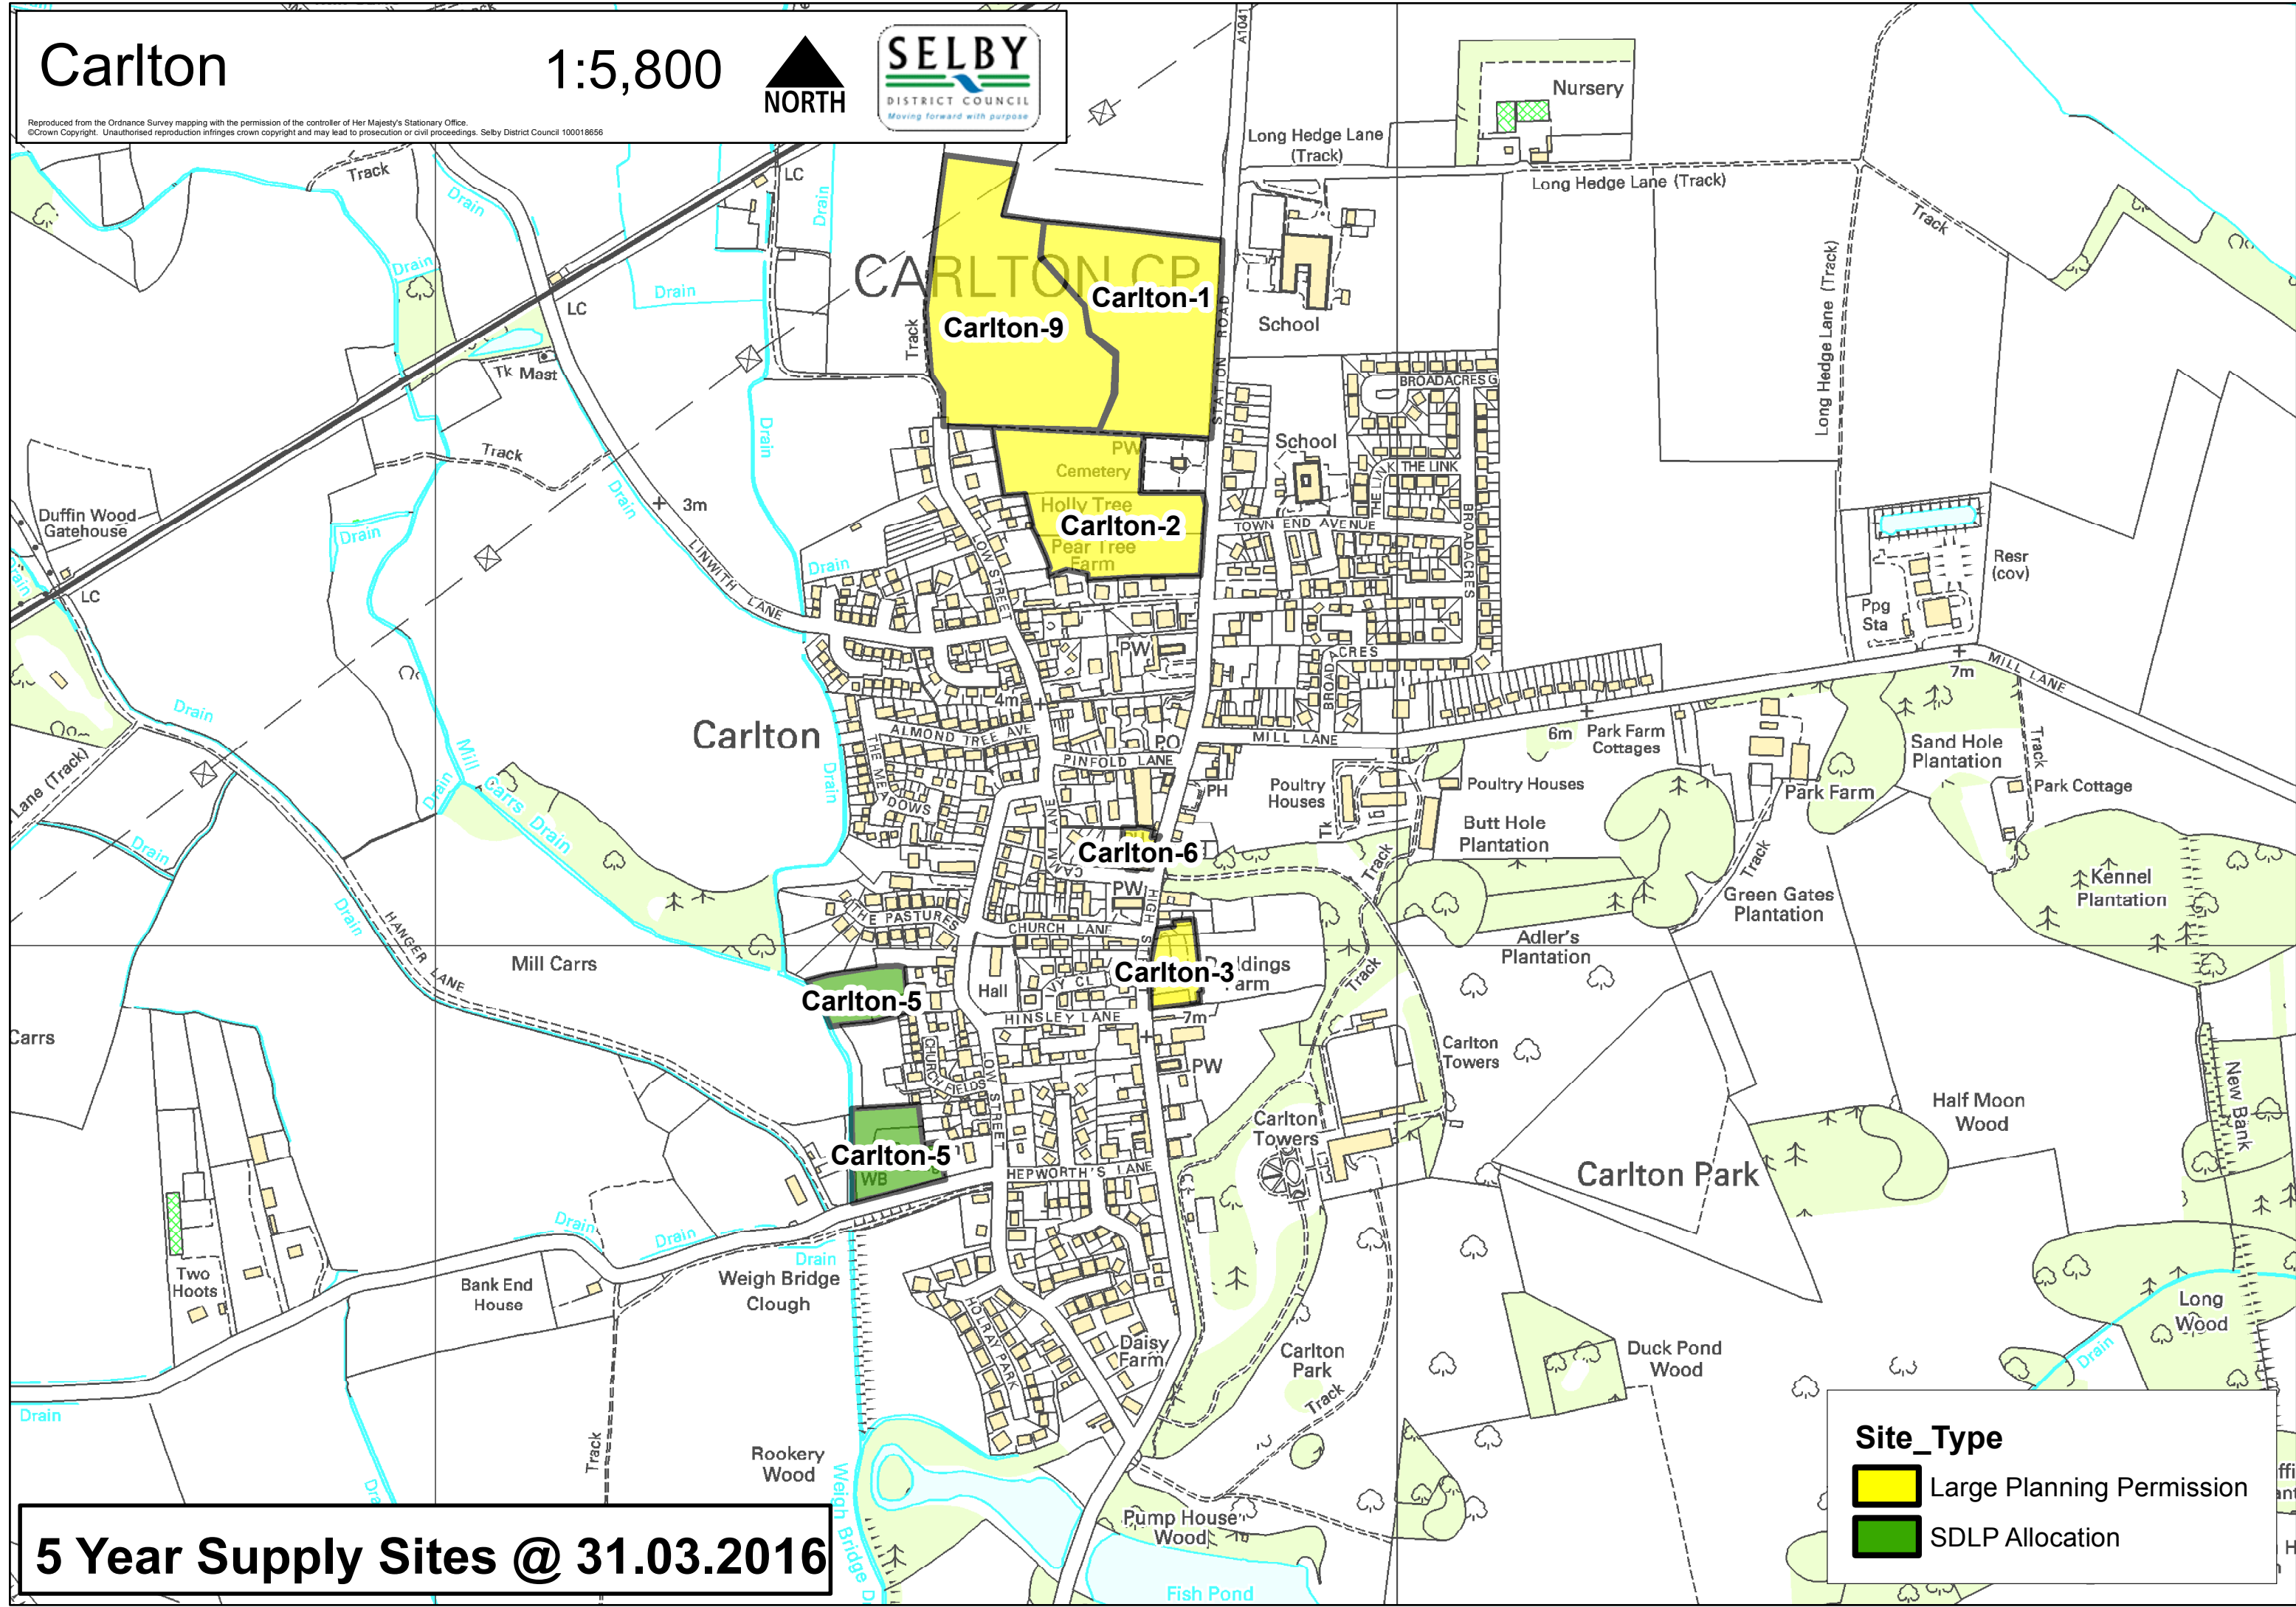

Carlton

1:5,800

5 Year Supply Sites @ 31.03.2016

Site_Type

- Large Planning Permission
- SDLP Allocation