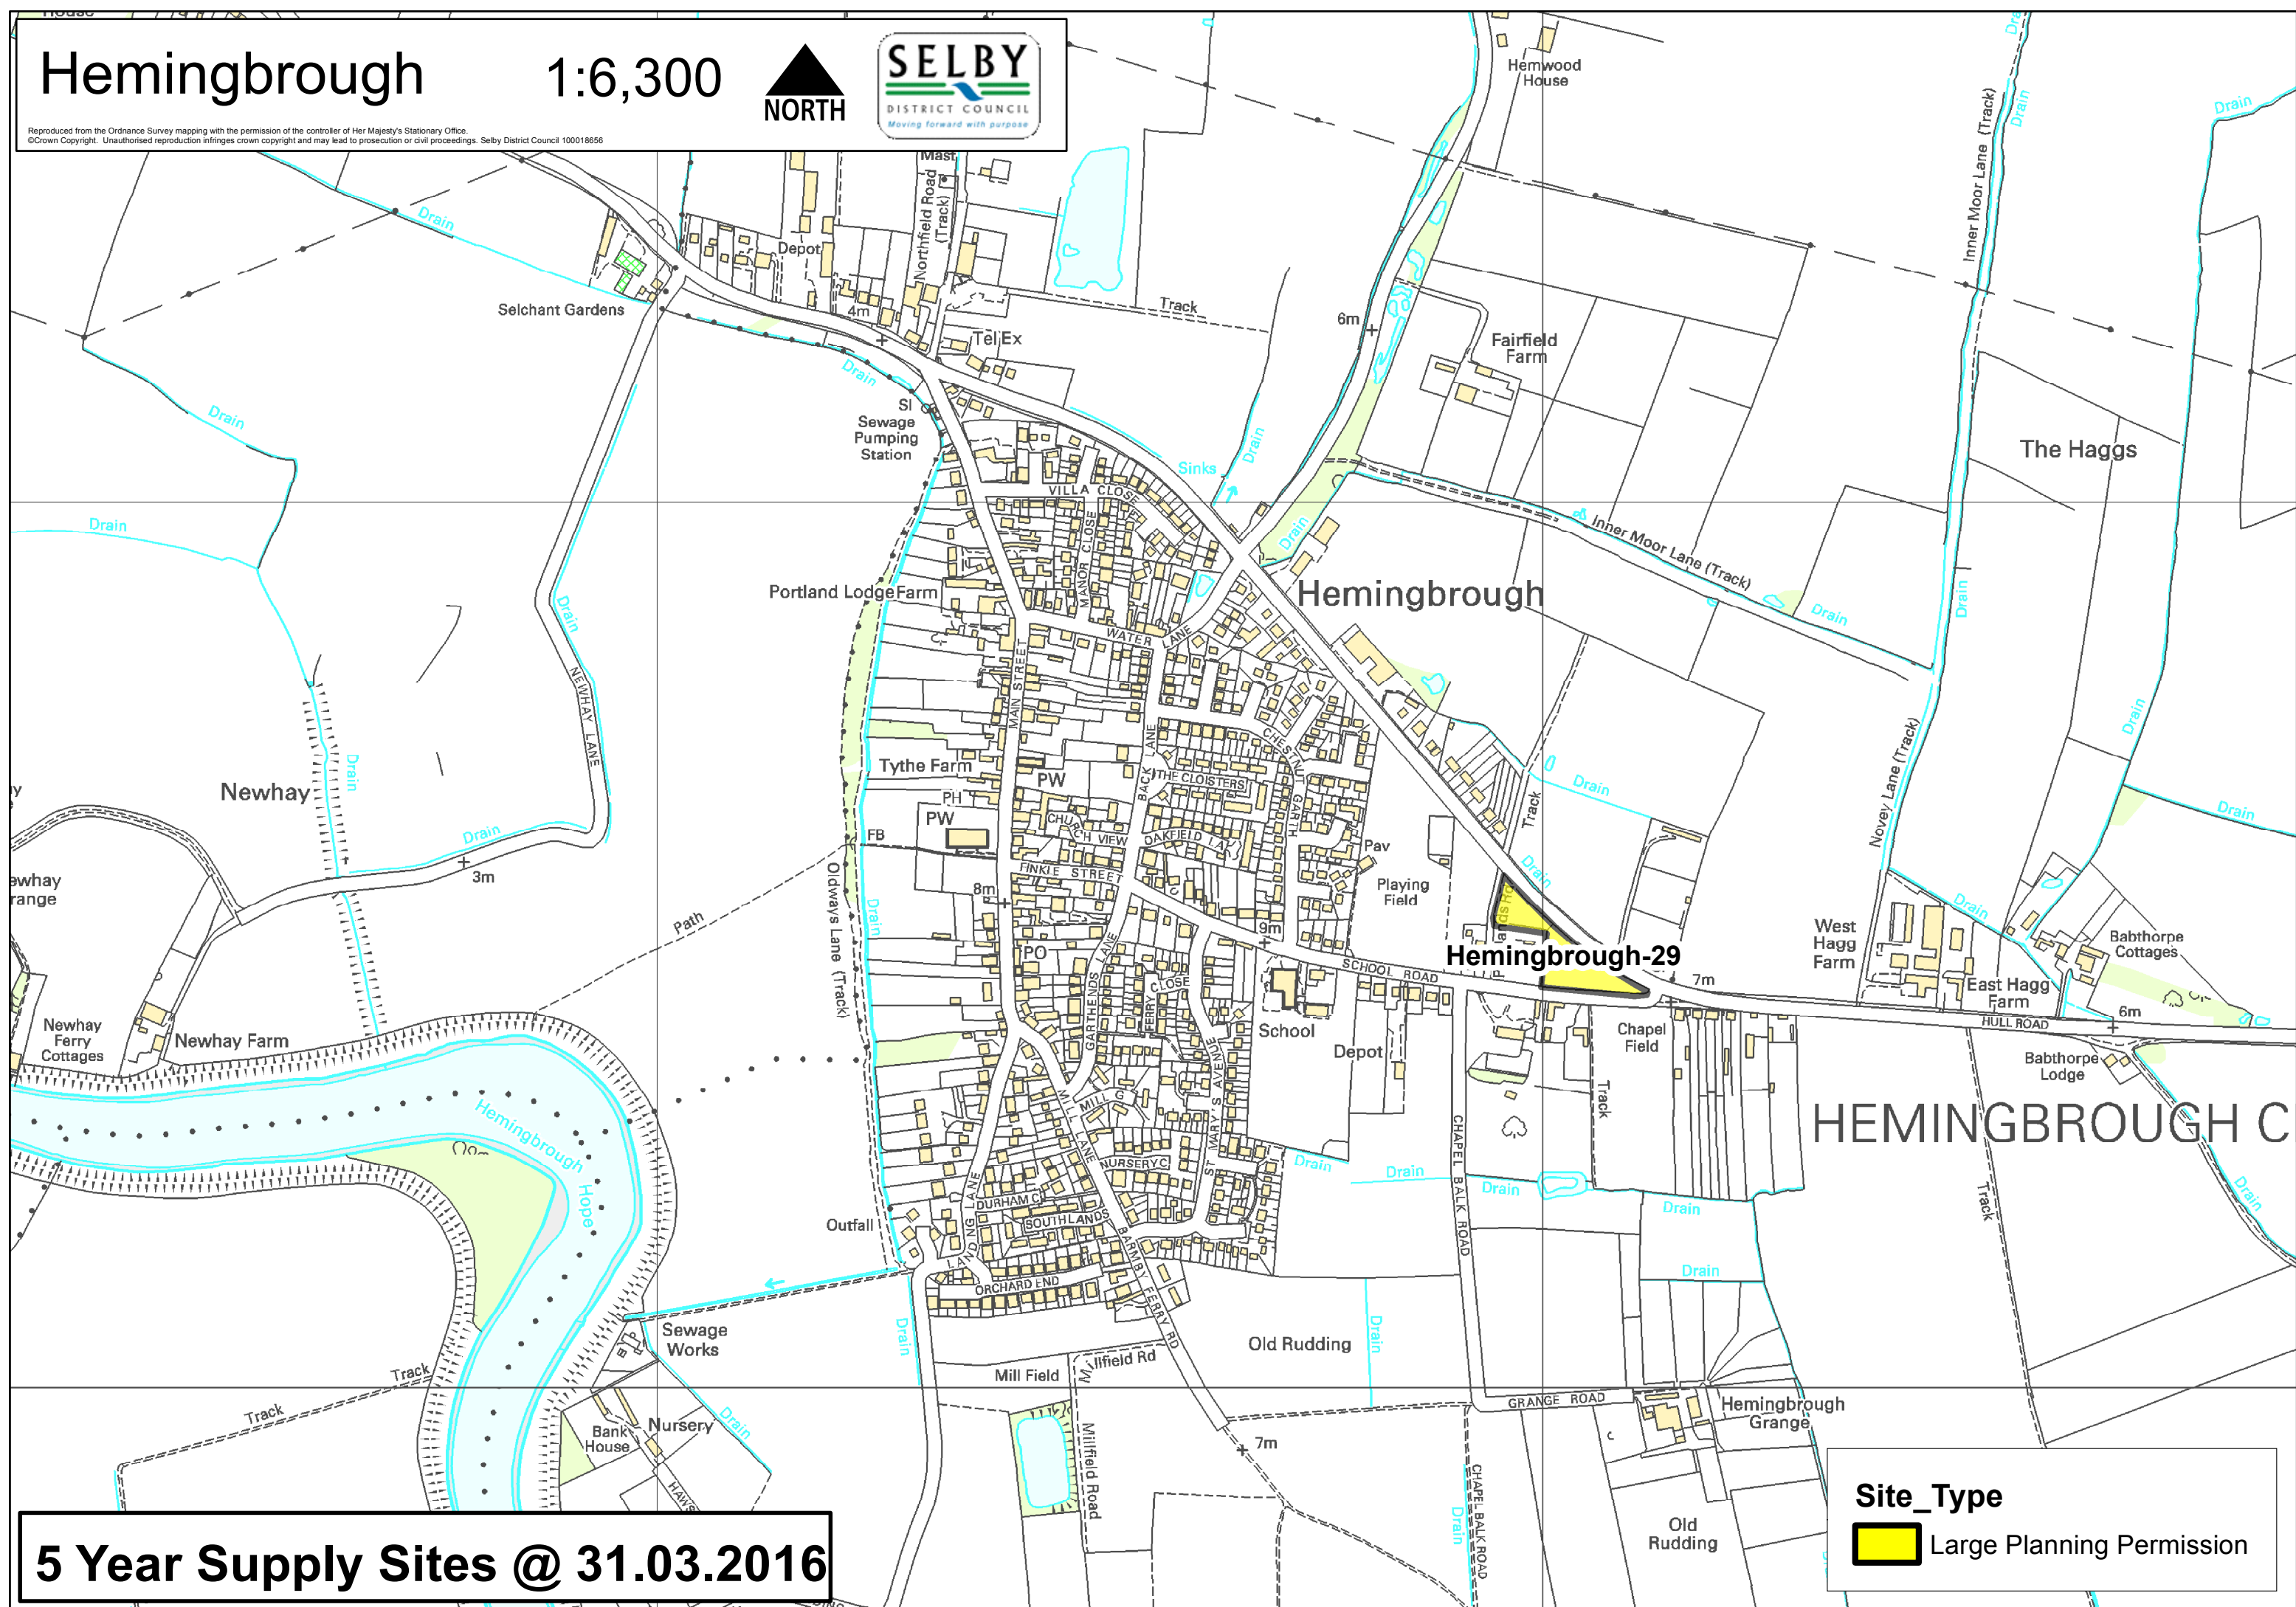

Hemingbrough

1:6,300

5 Year Supply Sites @ 31.03.2016

Site_Type

- Large Planning Permission