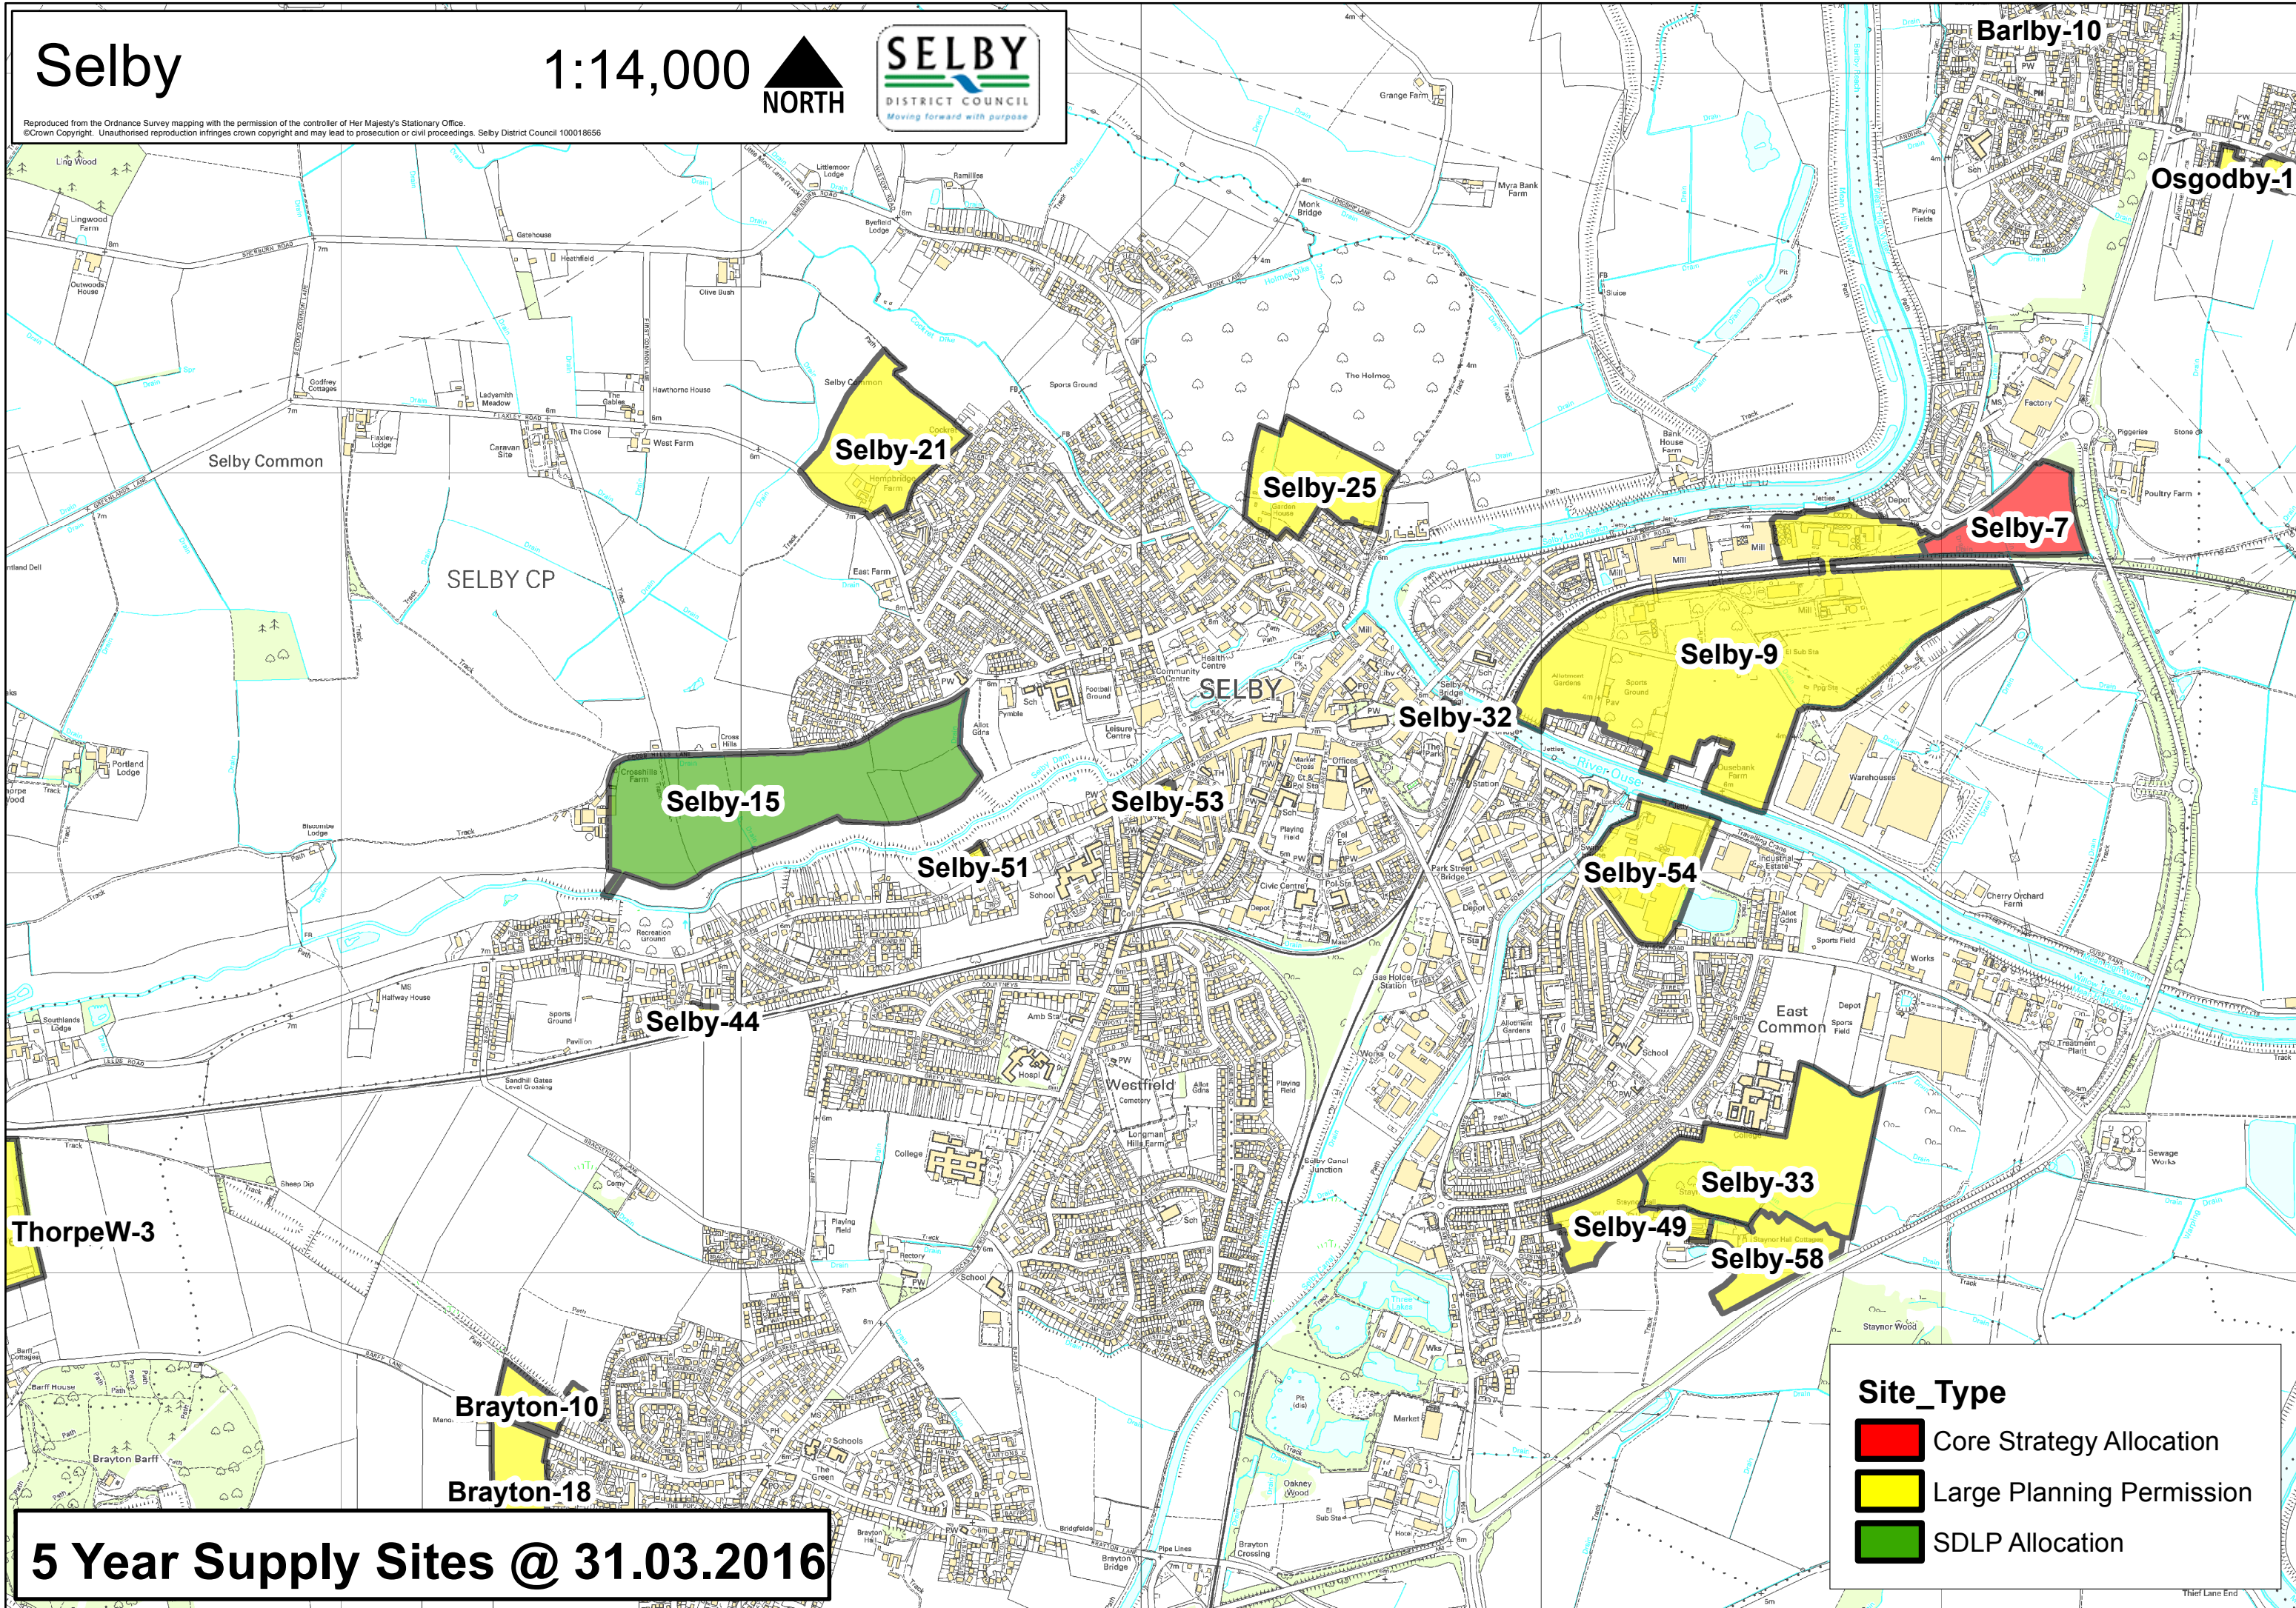

Selby

1:14,000

Site_Type

- Core Strategy Allocation
- Large Planning Permission
- SDLP Allocation

5 Year Supply Sites @ 31.03.2016