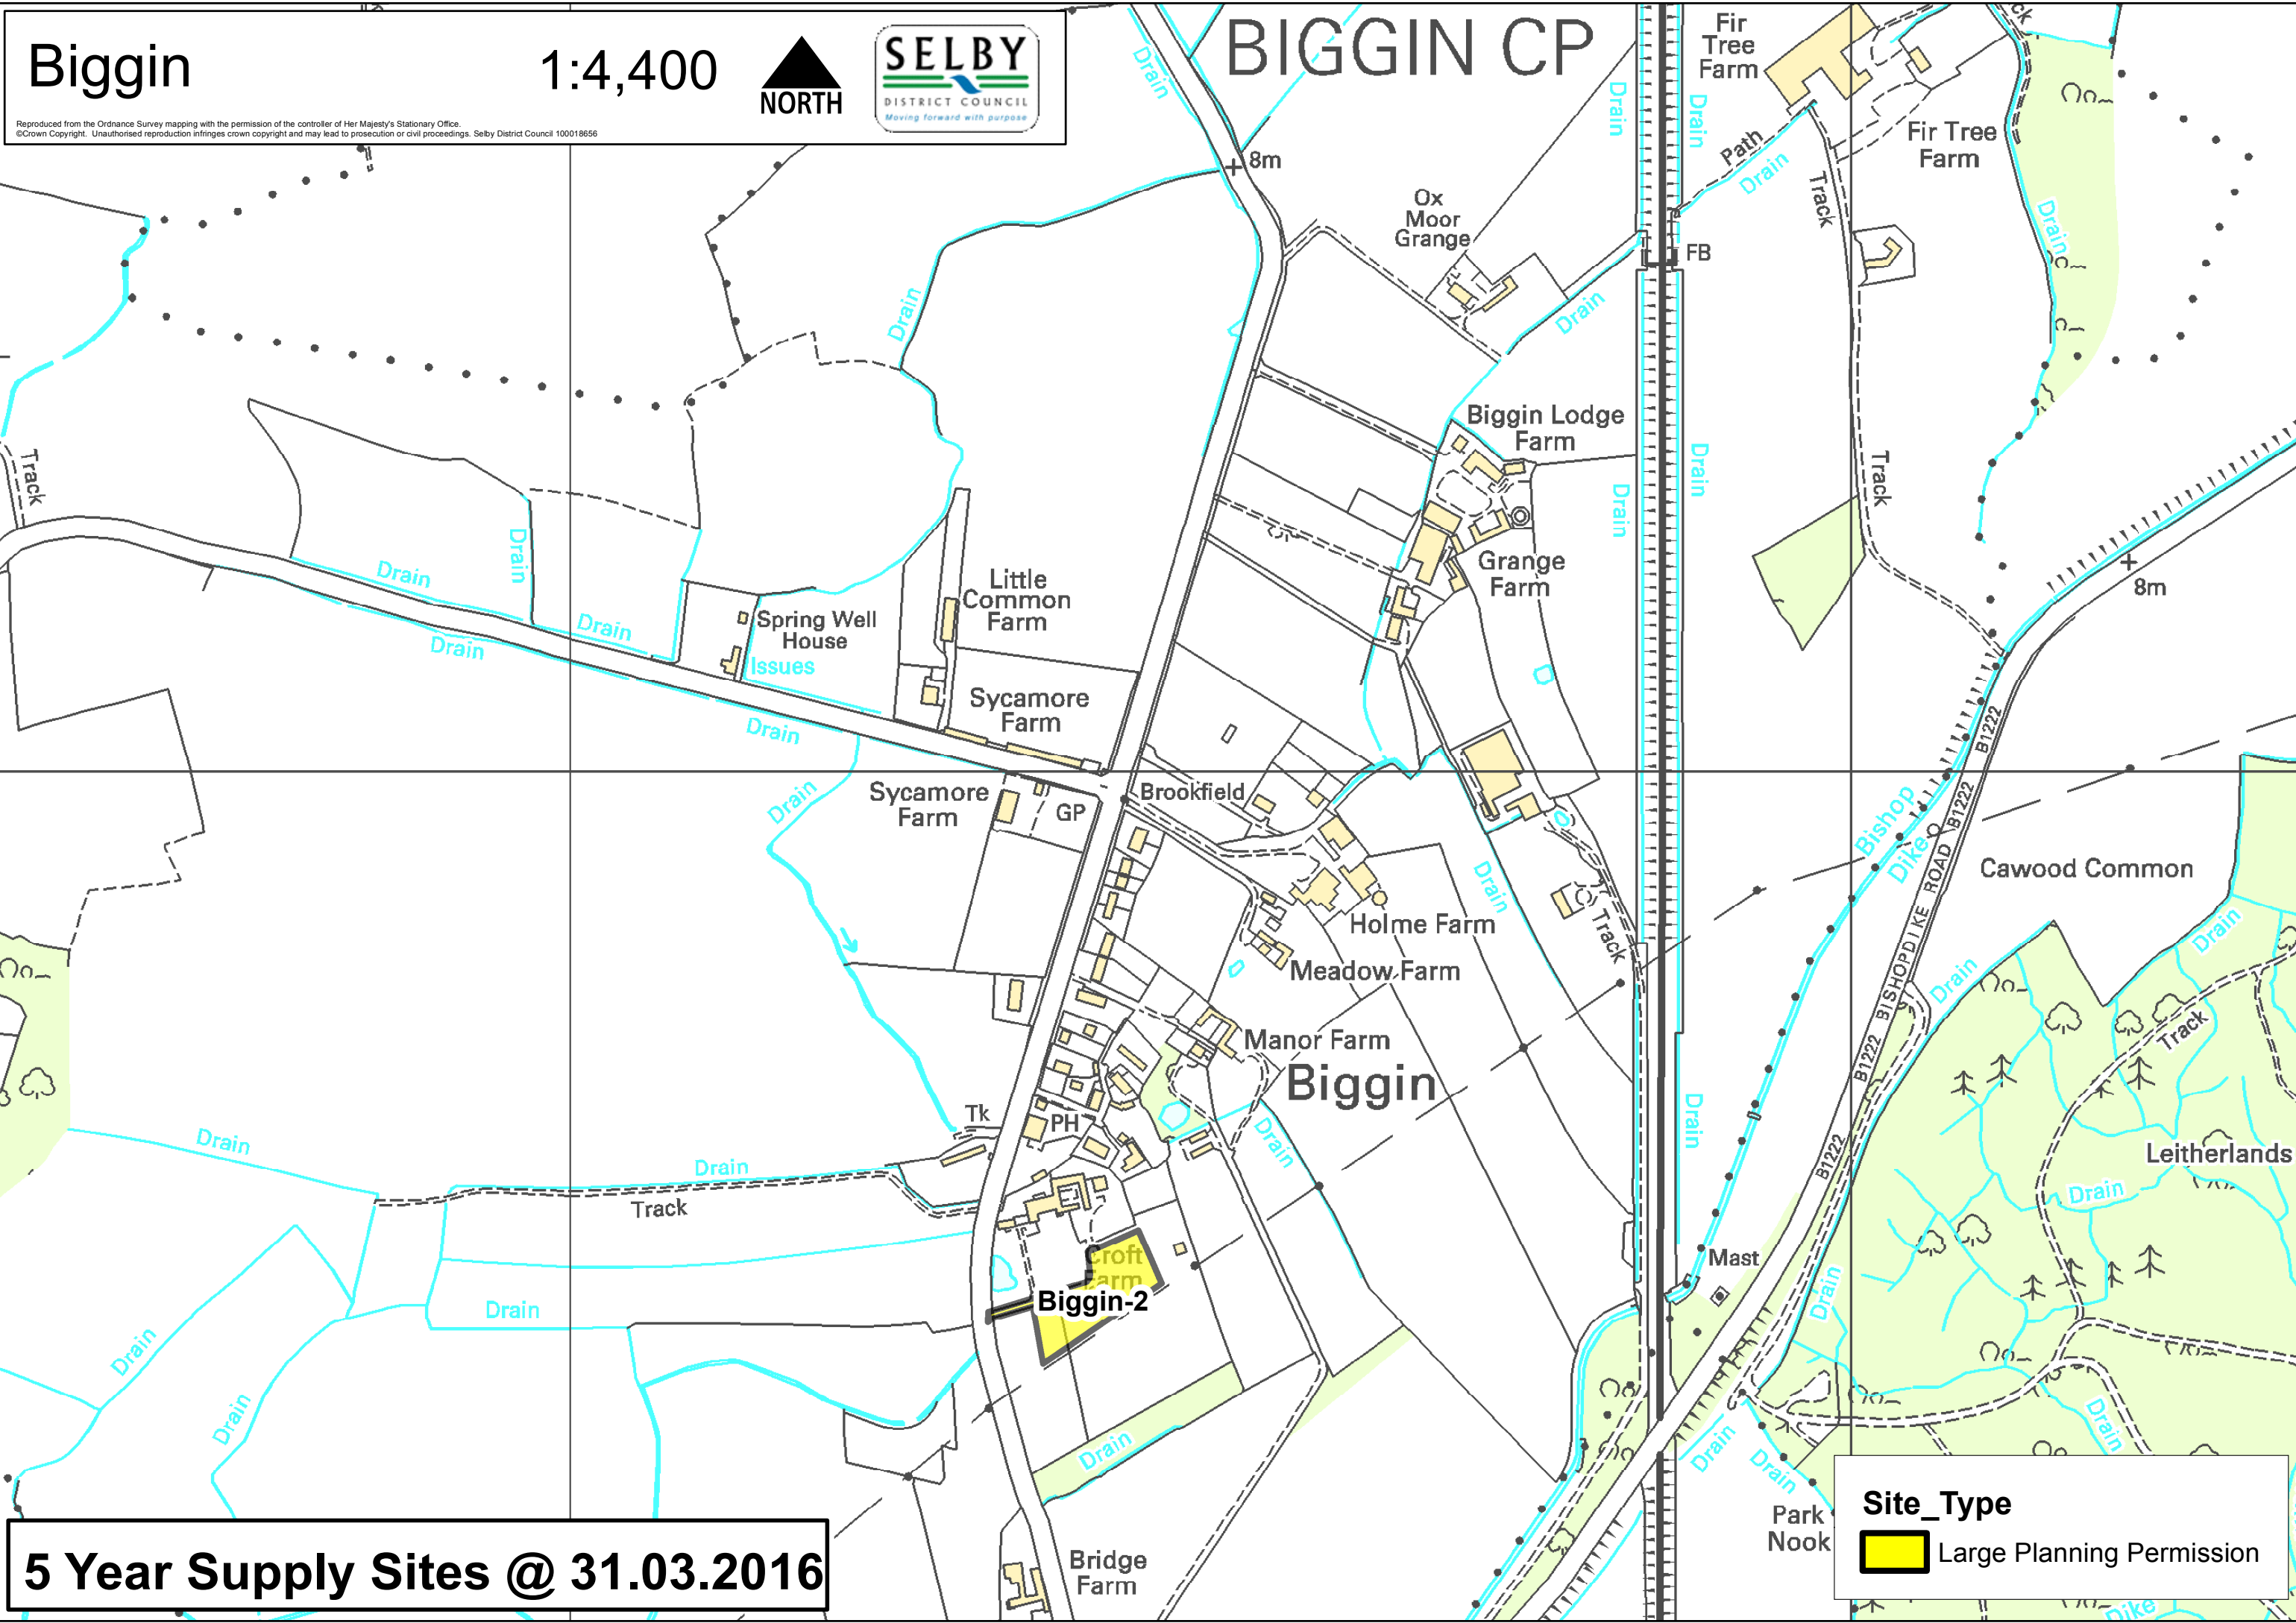

Biggin

1:4,400

BIGGIN CP

5 Year Supply Sites @ 31.03.2016

Site_Type

- Large Planning Permission