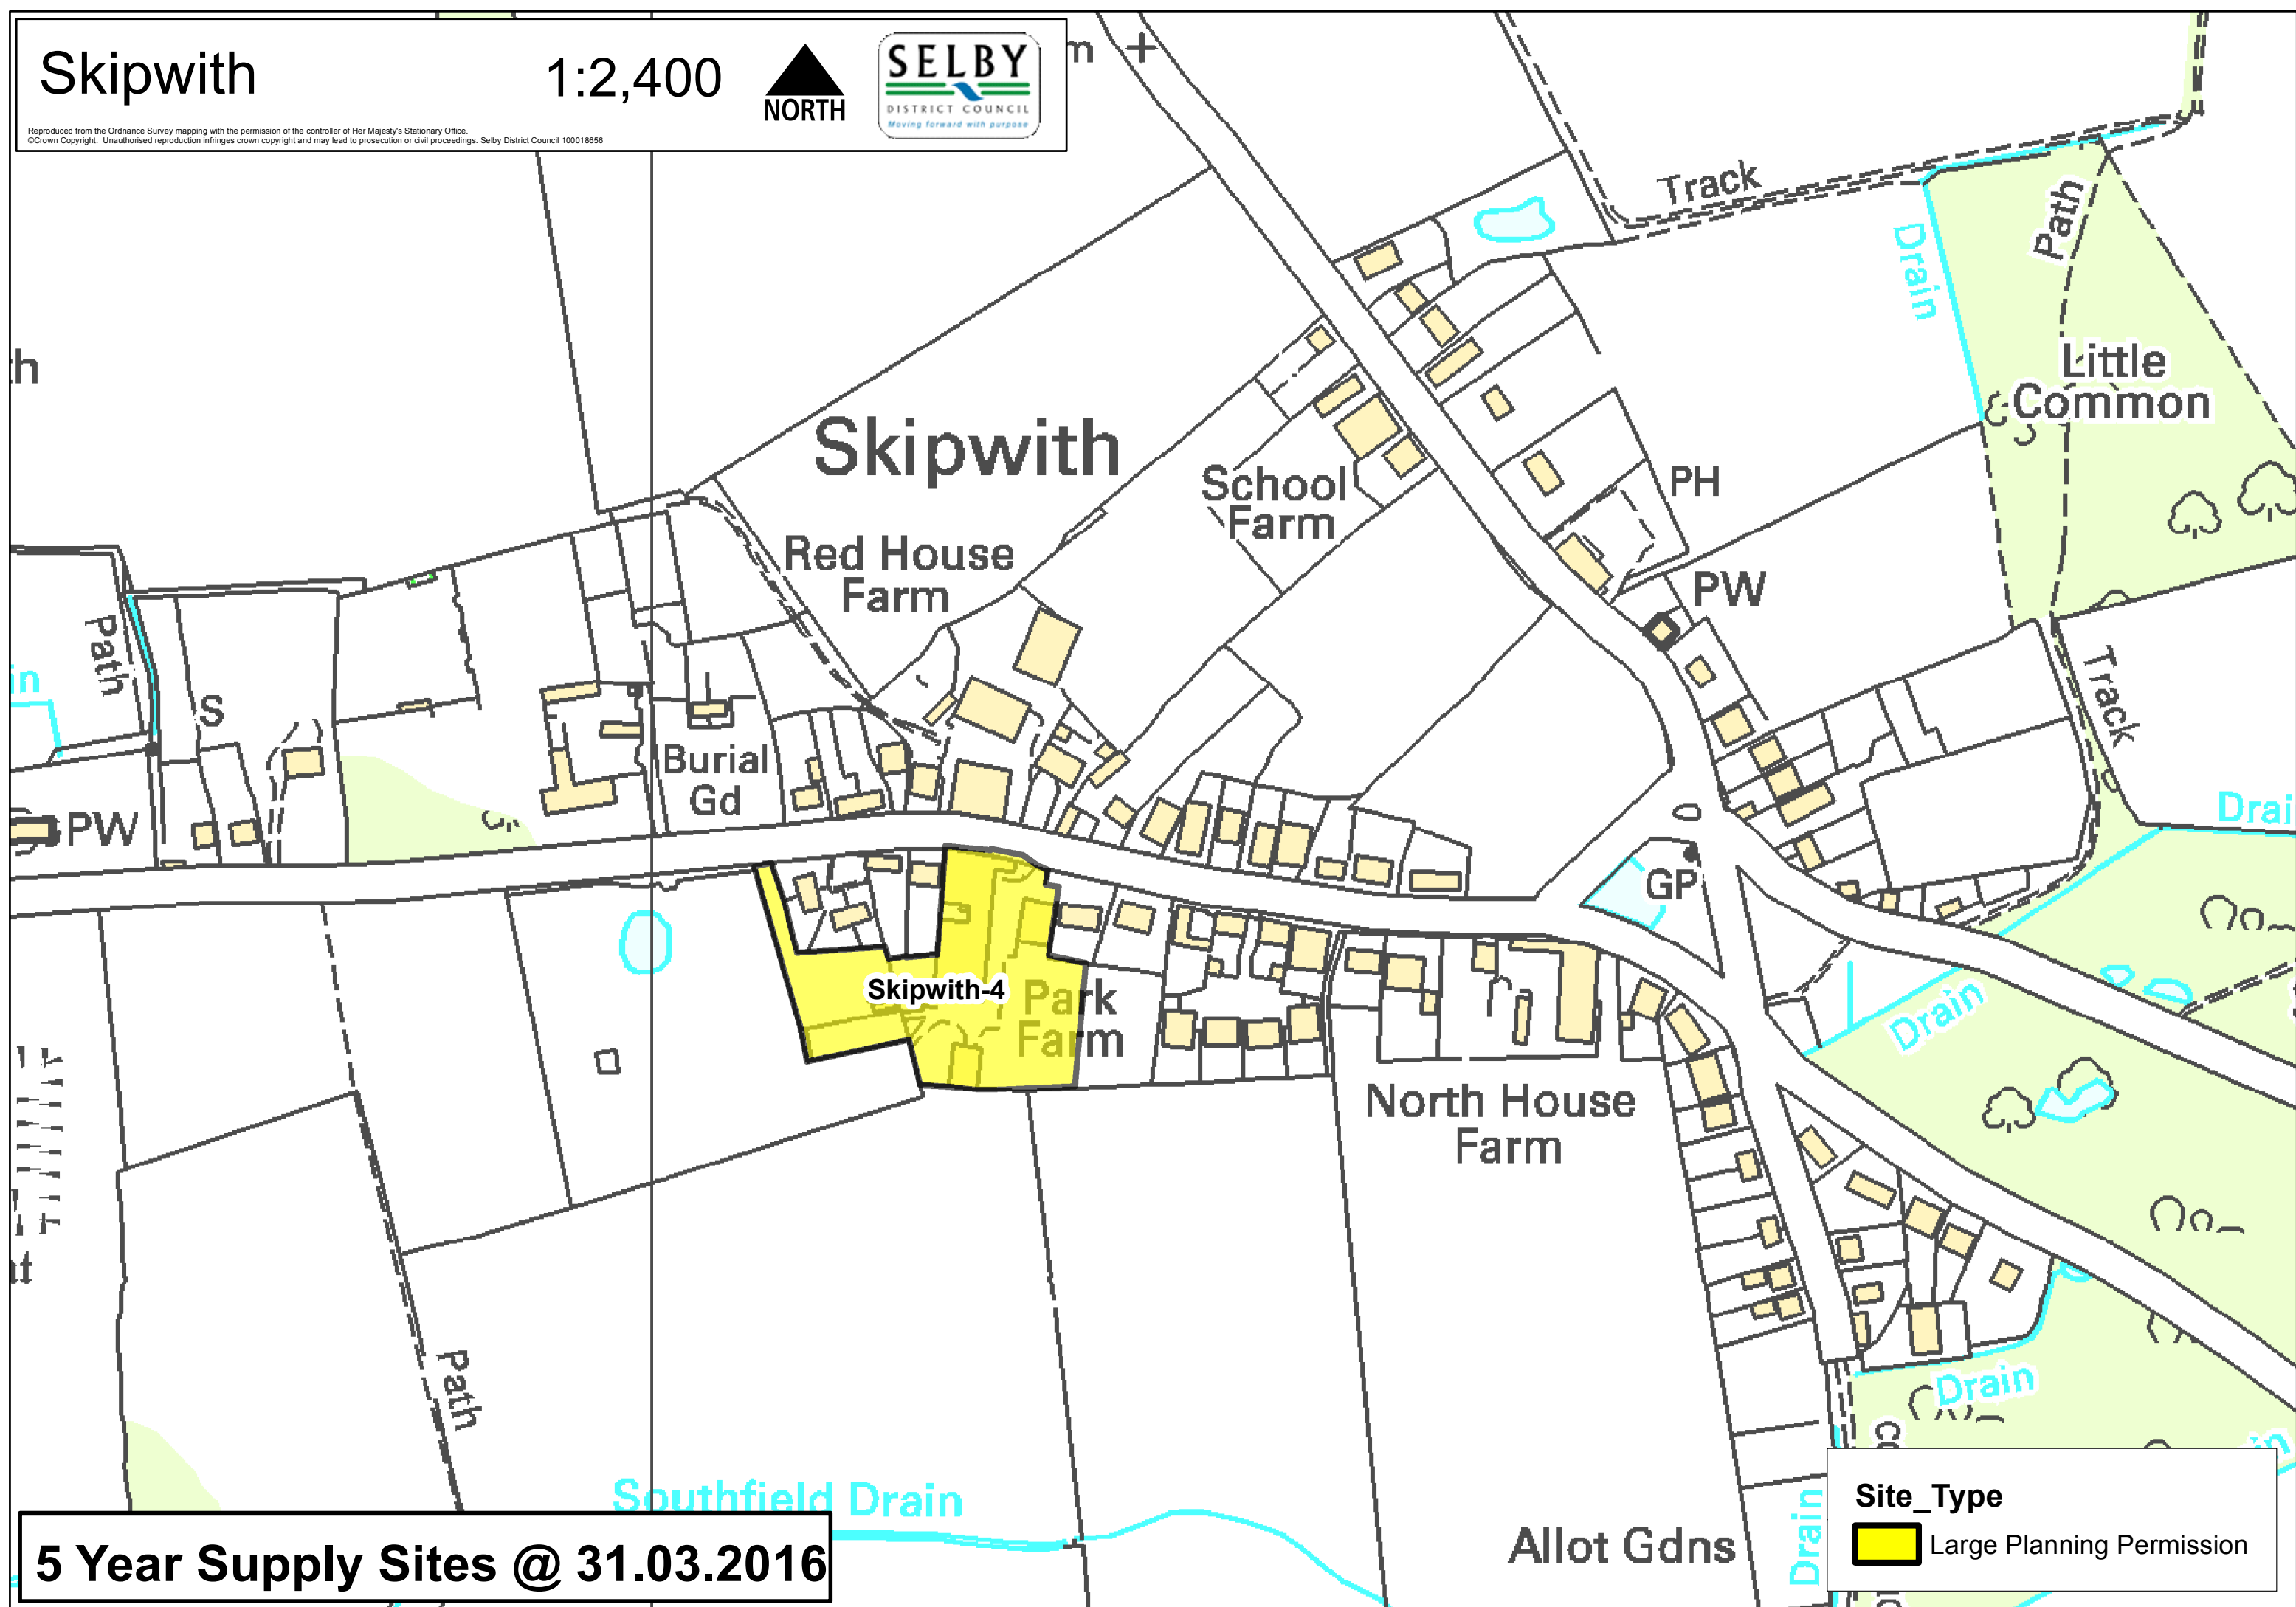

Skipwith

1:2,400

5 Year Supply Sites @ 31.03.2016

Site_Type

- Large Planning Permission