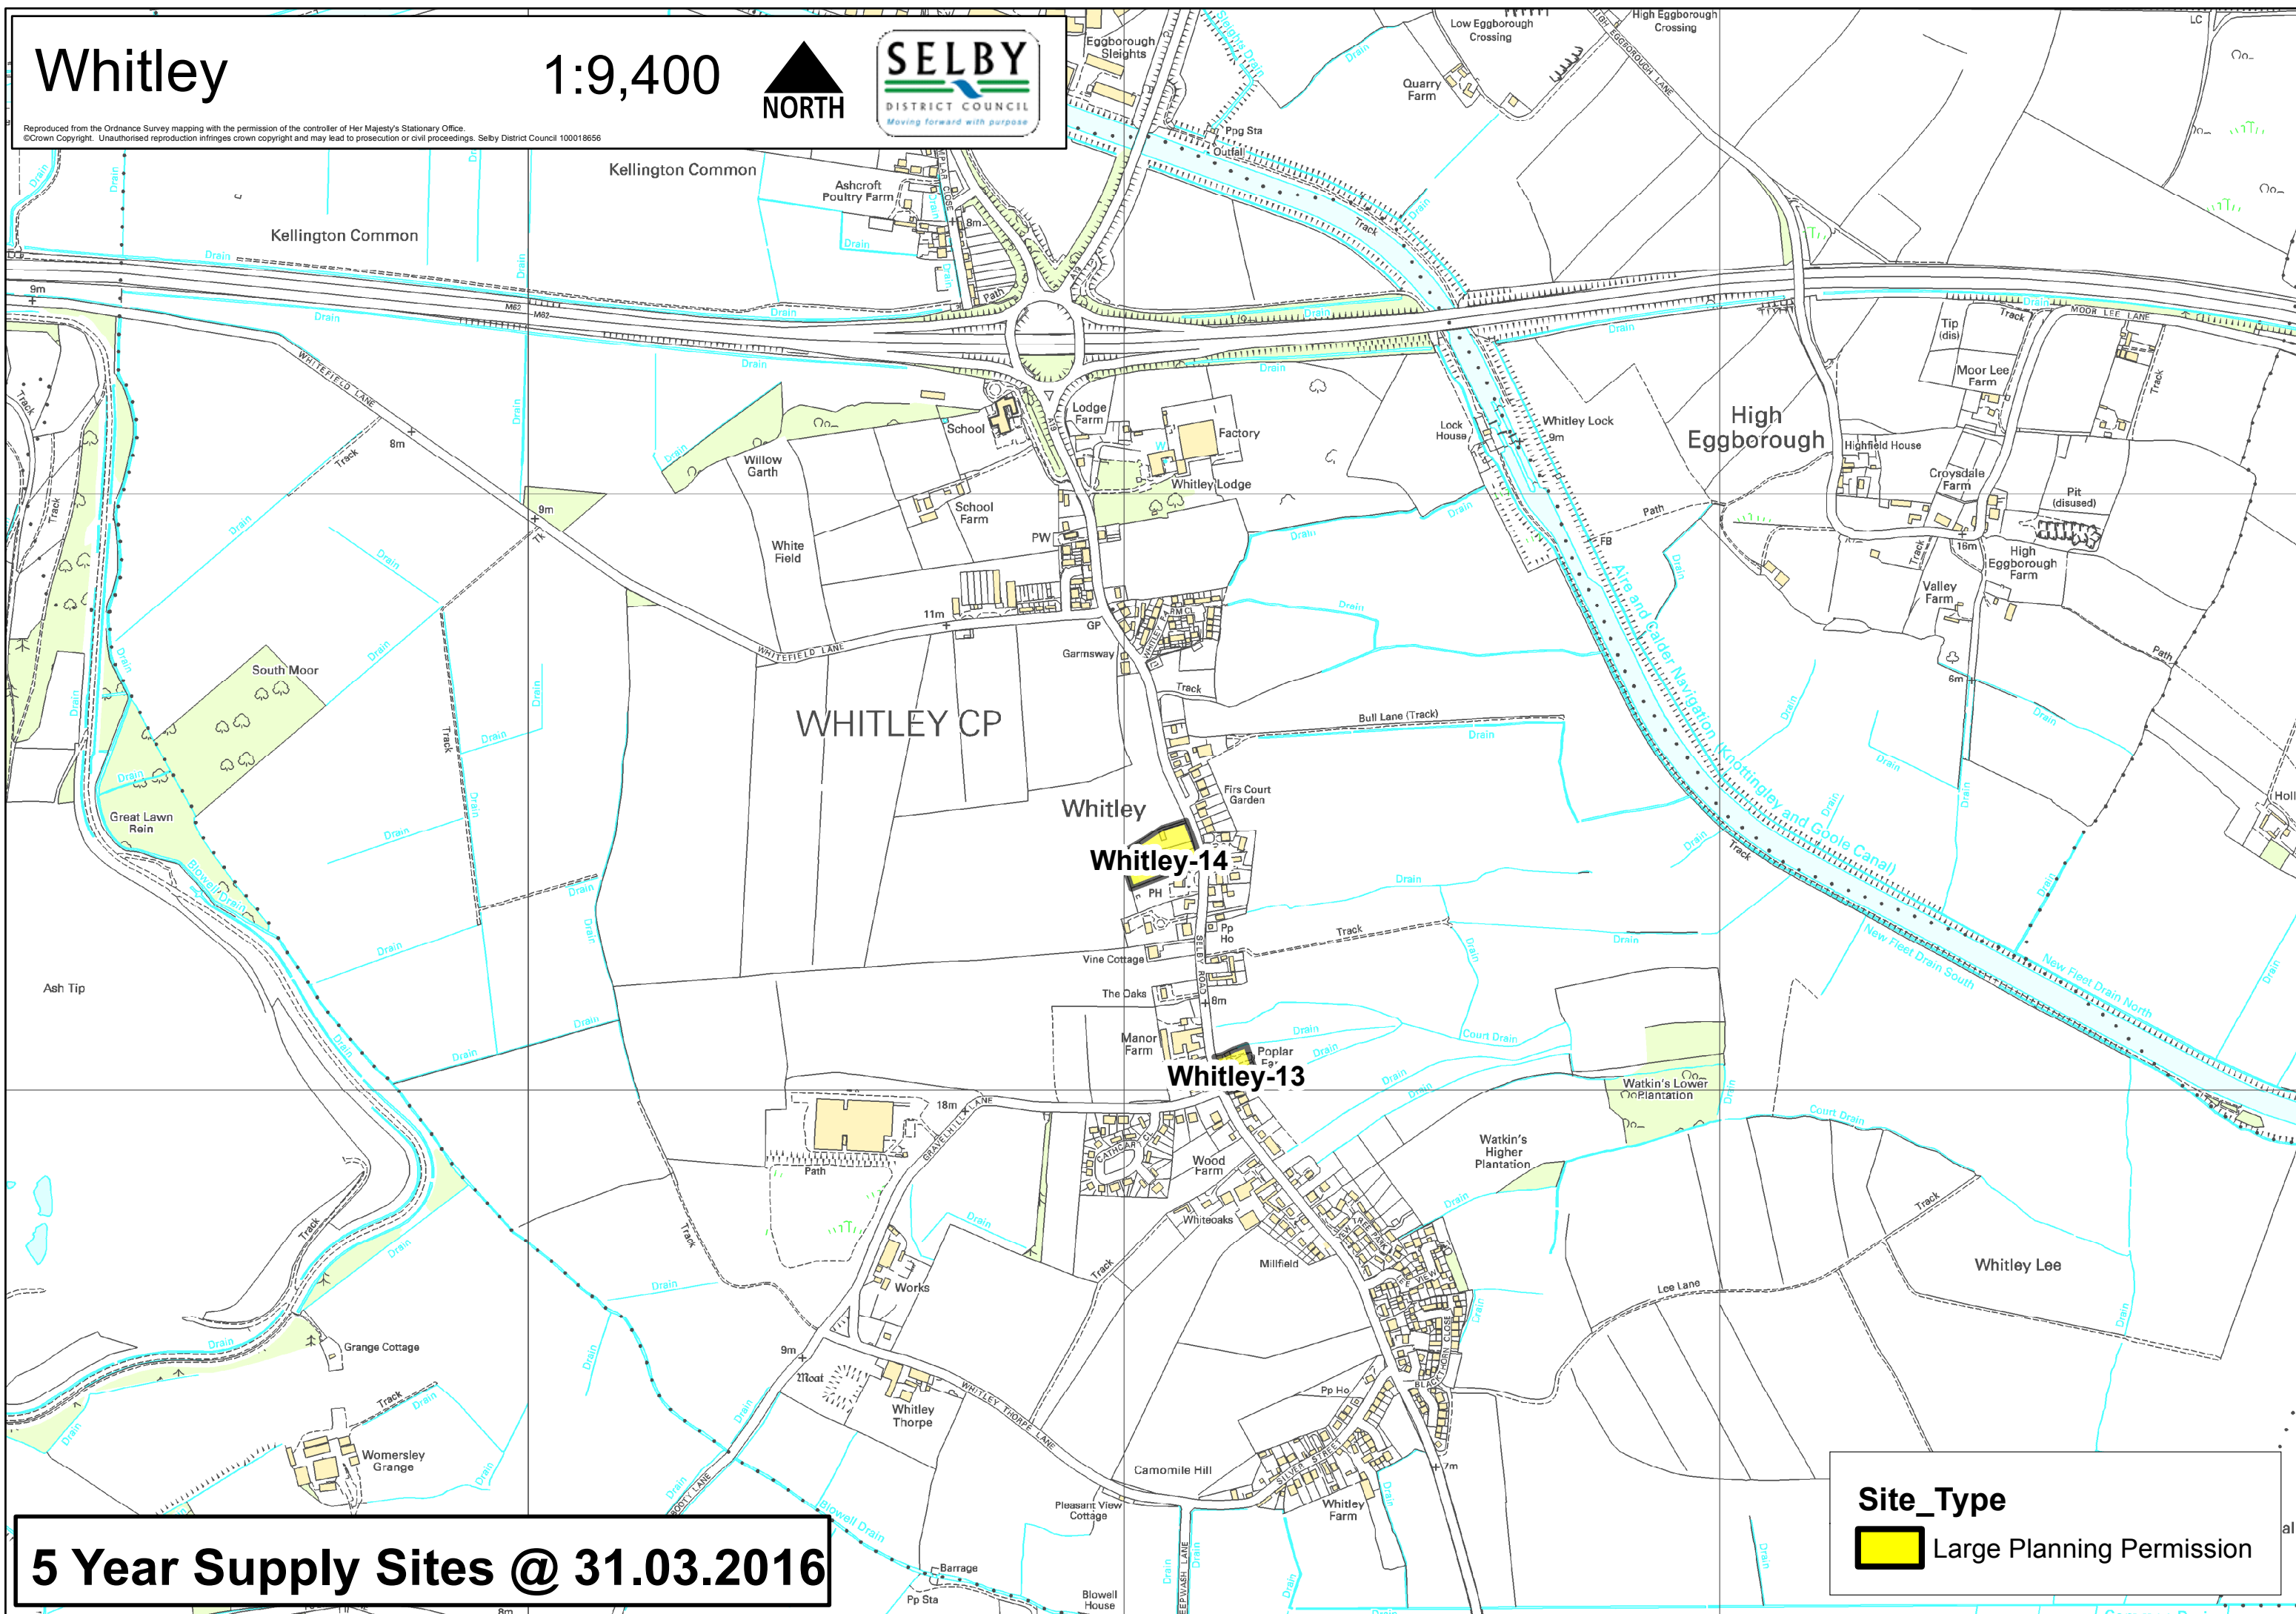

Whitley

1:9,400

5 Year Supply Sites @ 31.03.2016

Site_Type

- Large Planning Permission