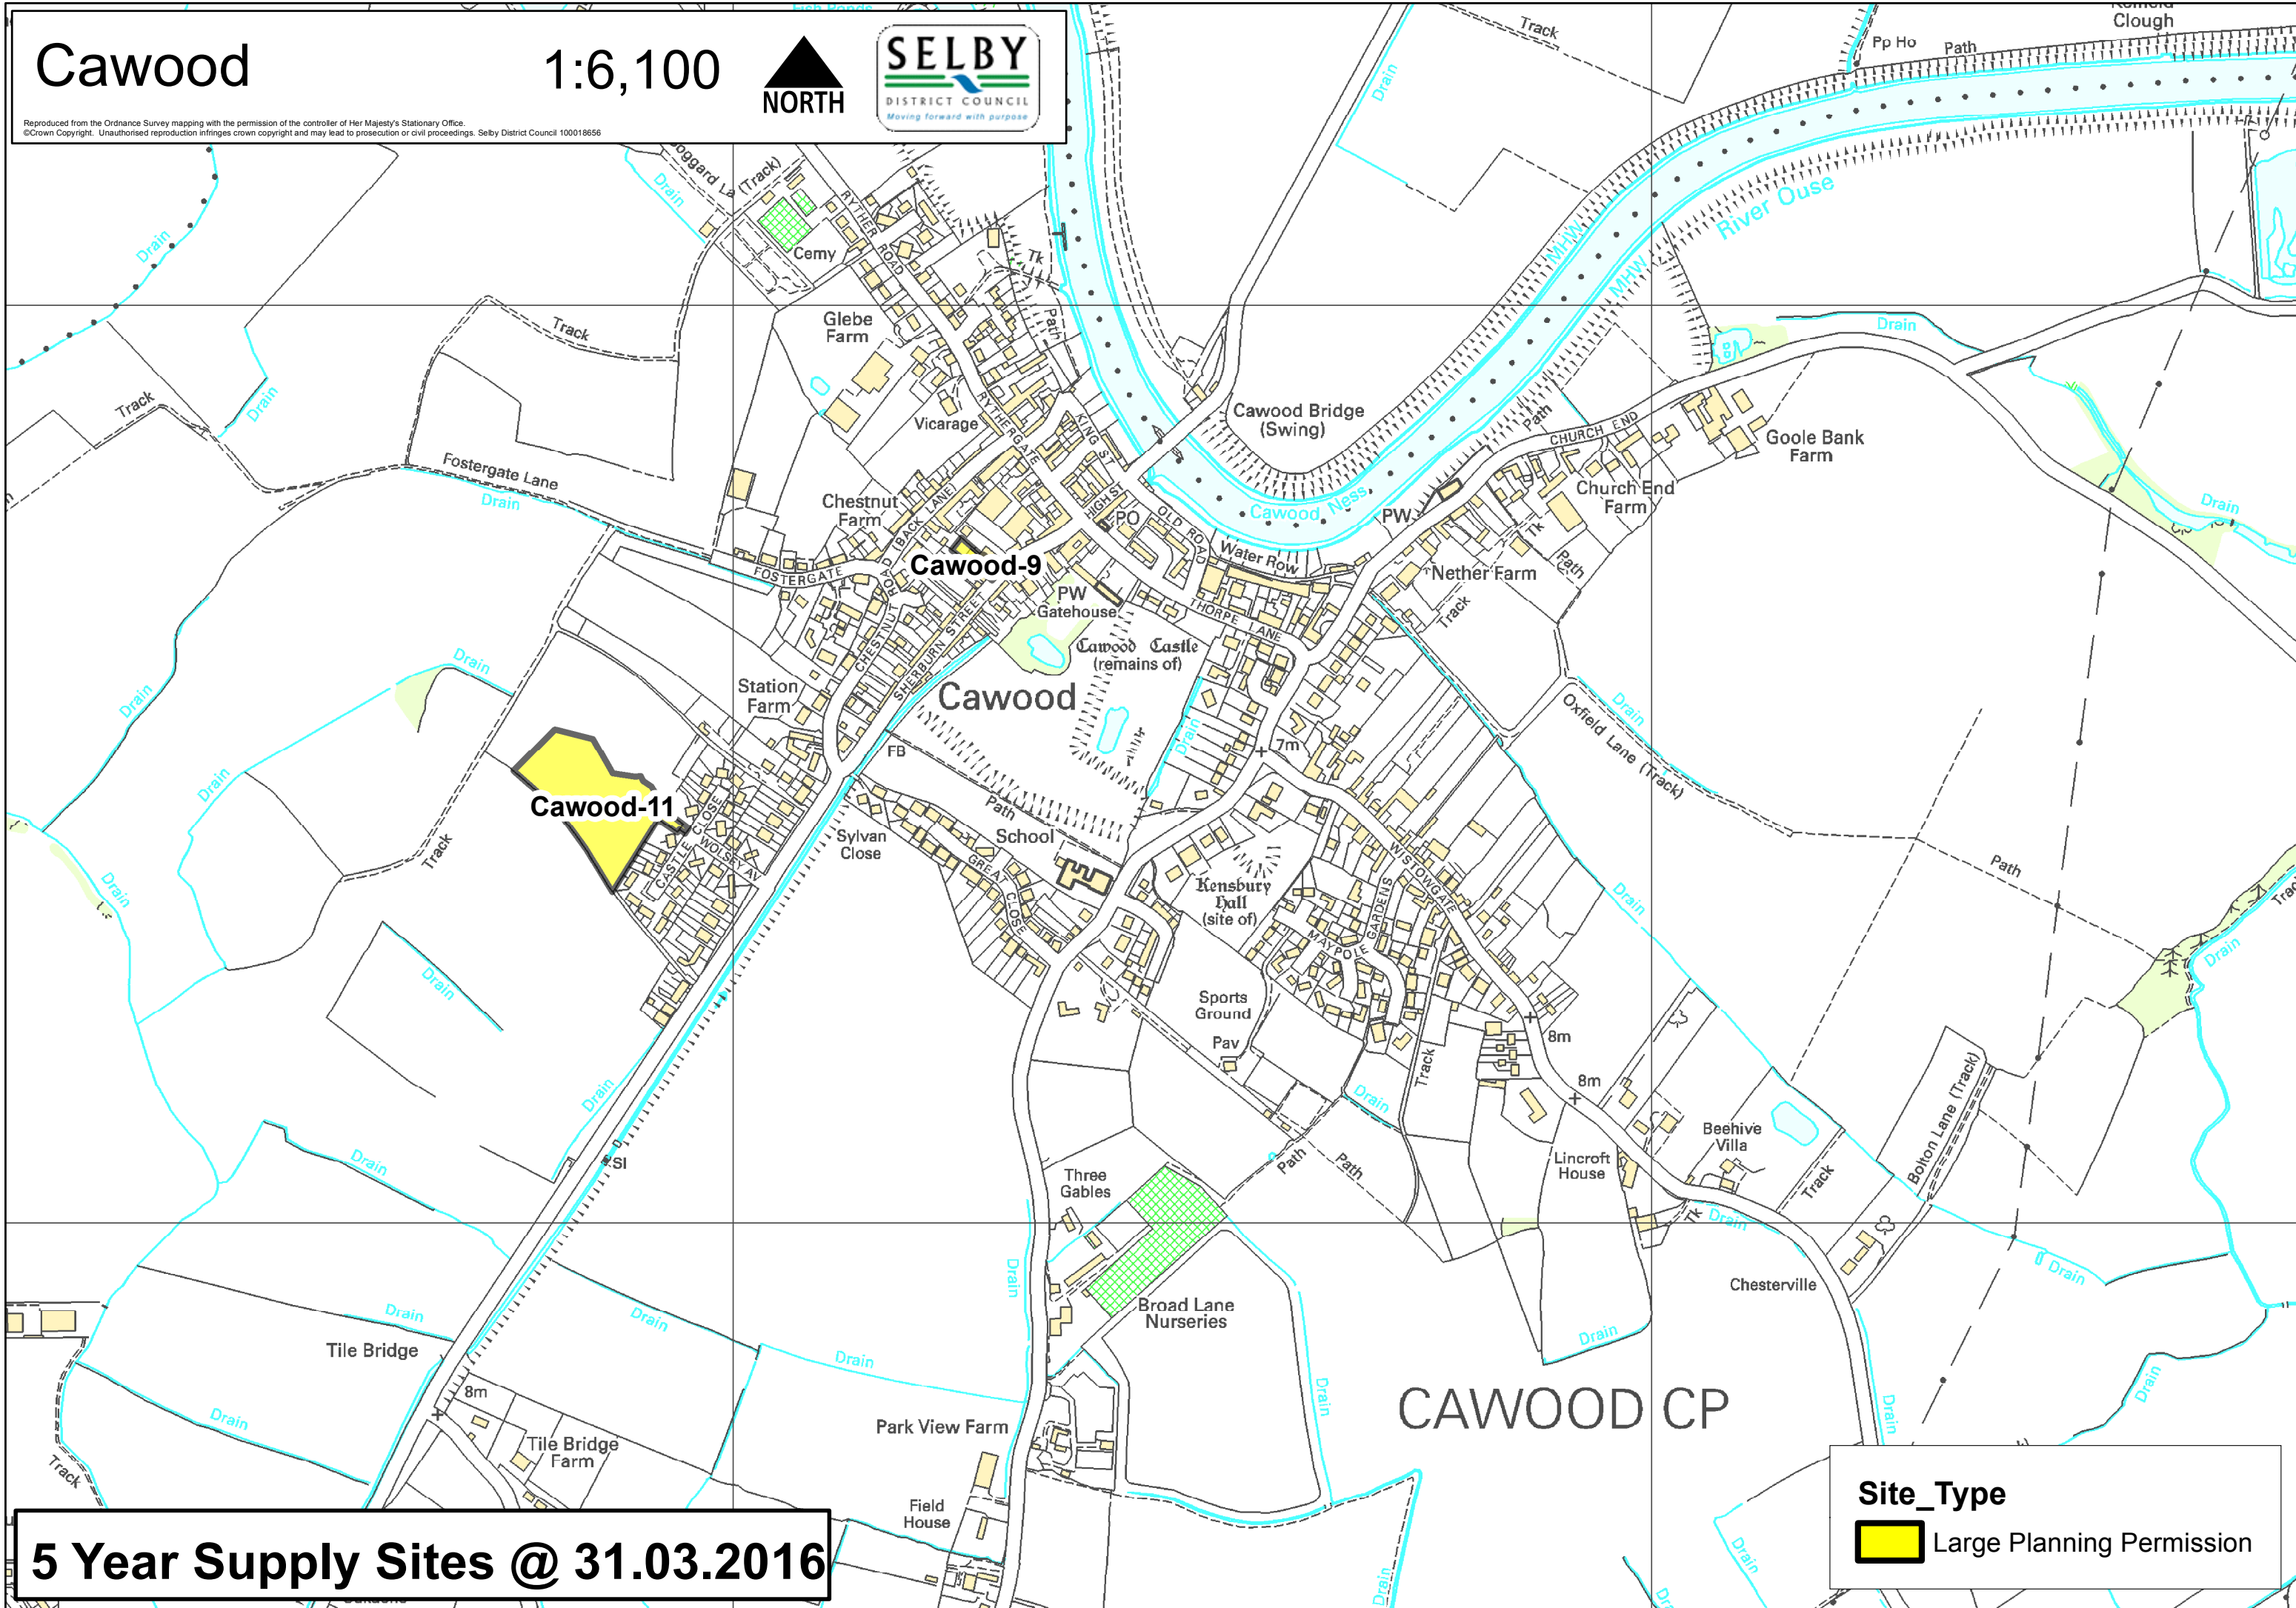

Cawood

1:6,100

Cawood-11

Cawood-9

Cawood

CAWOOD CP

Site_Type

- Large Planning Permission

5 Year Supply Sites @ 31.03.2016