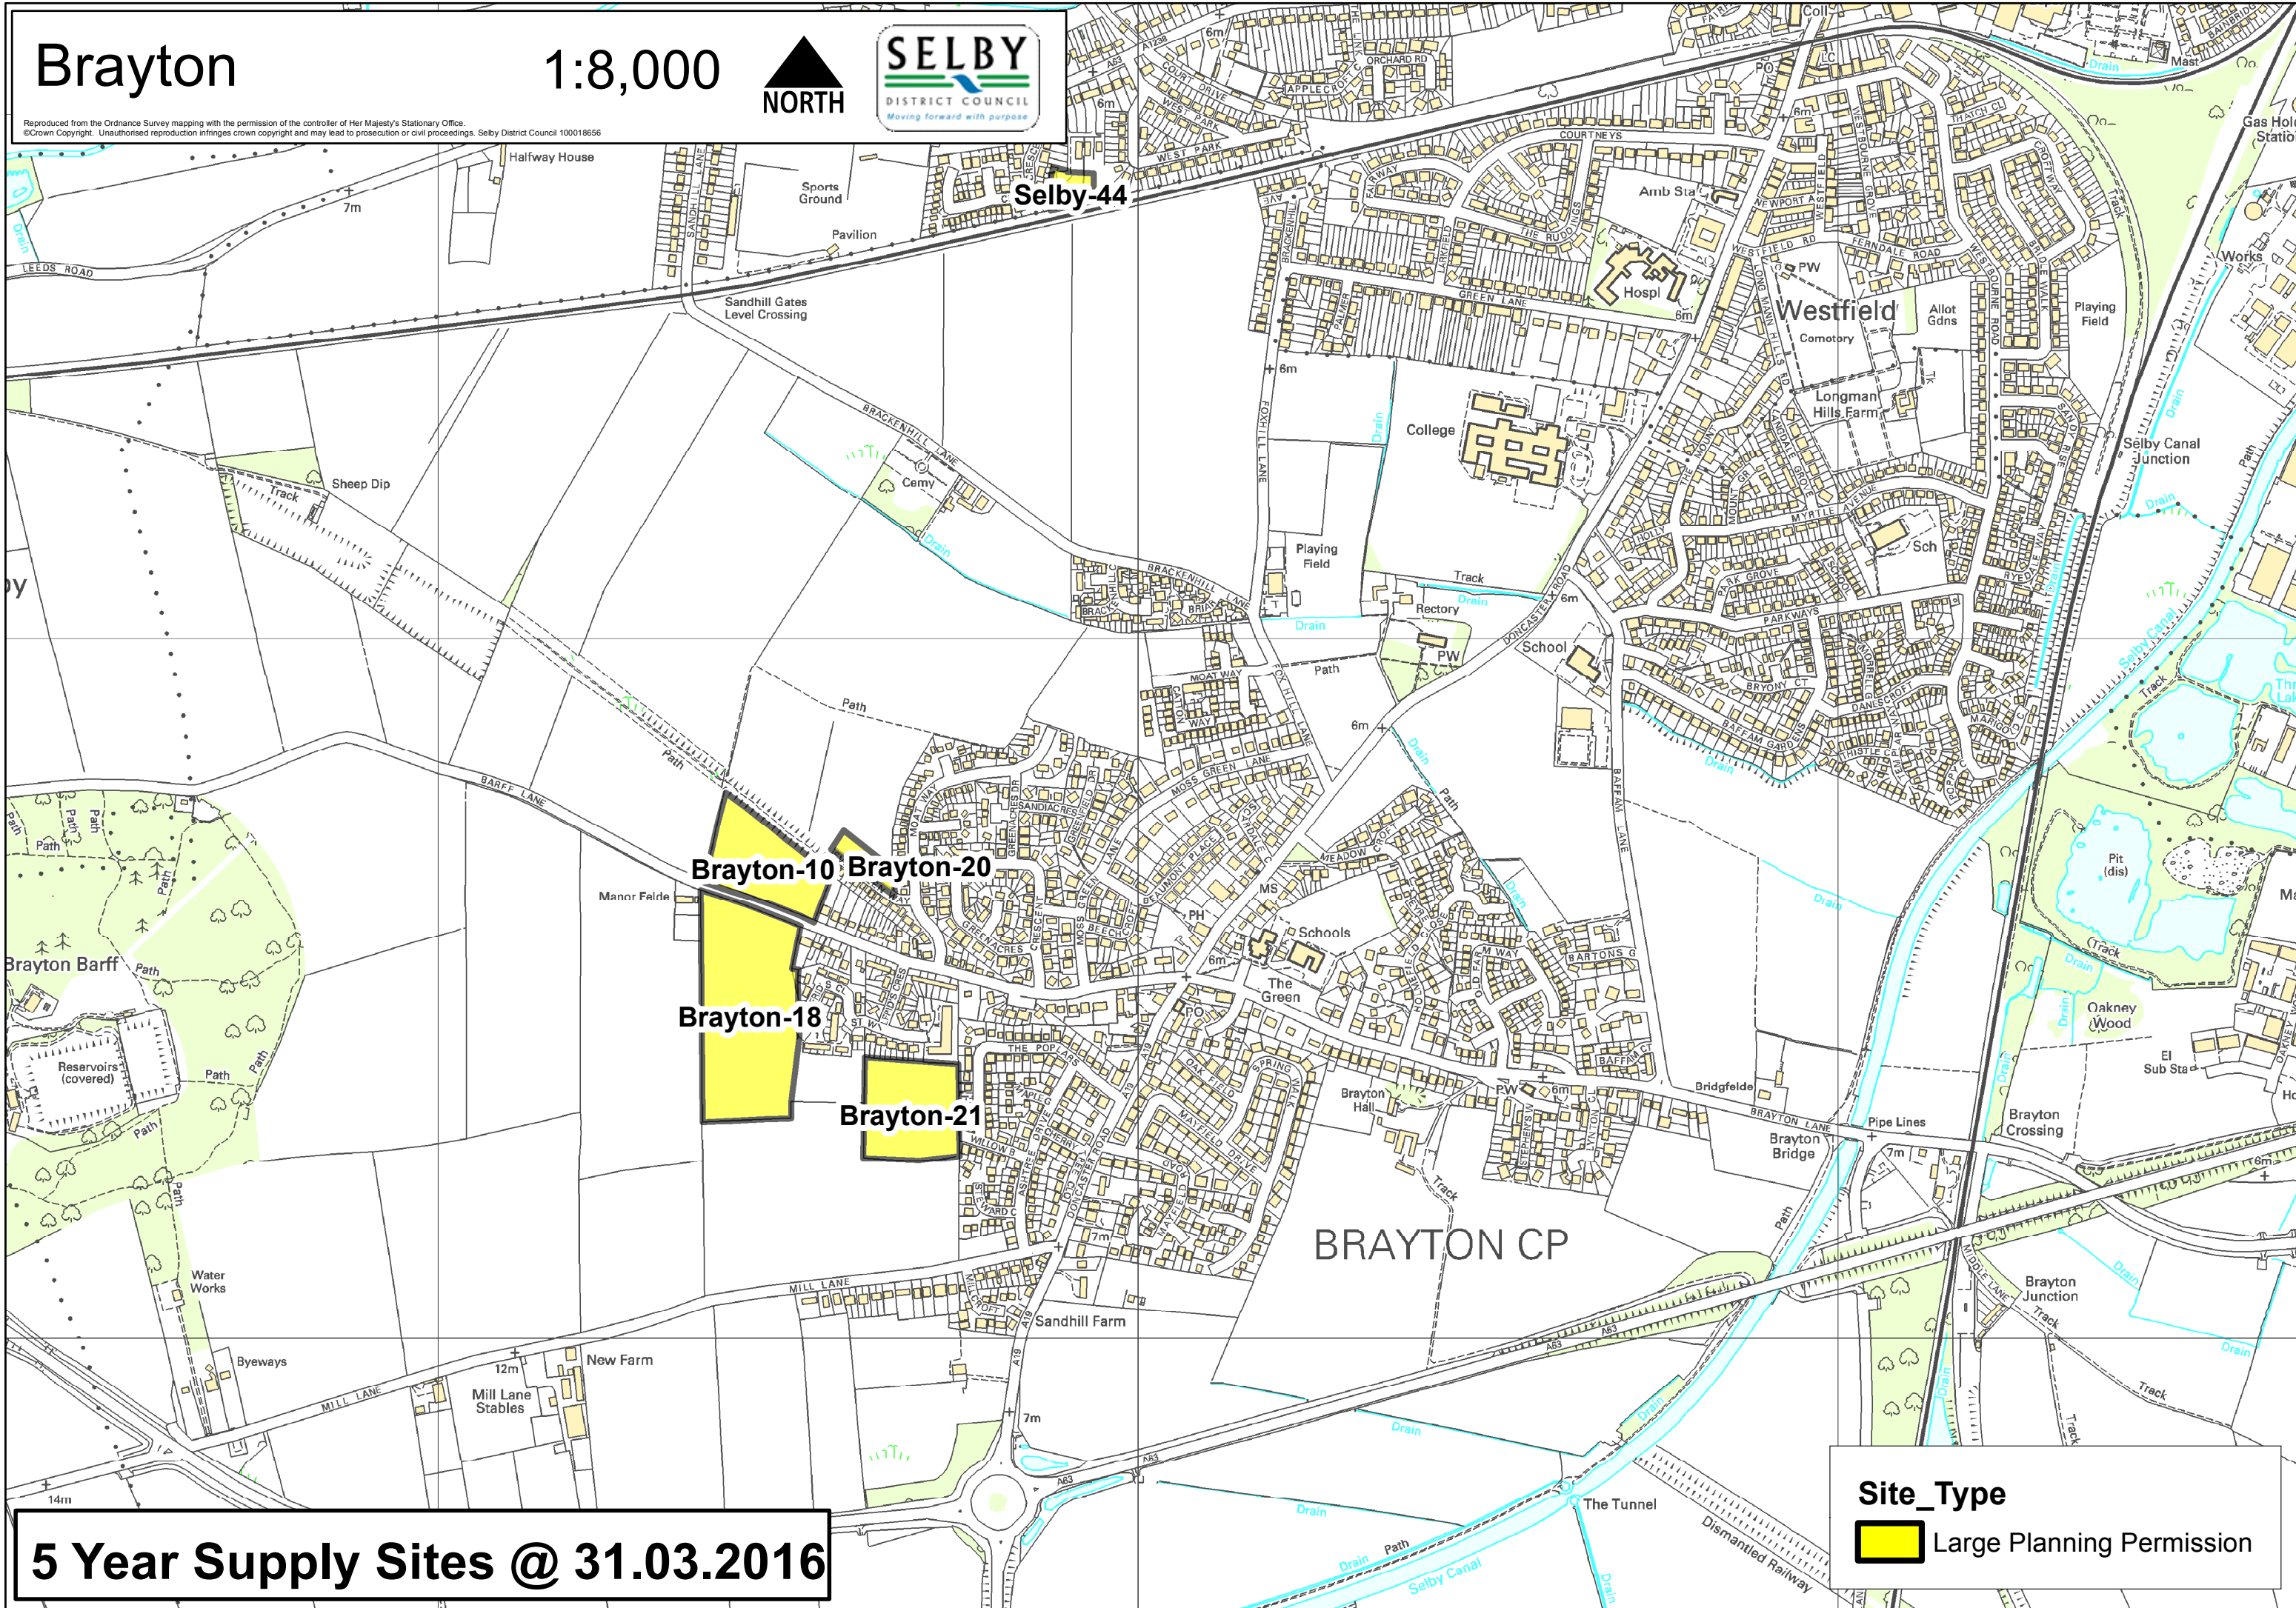

Brayton

1:8,000

5 Year Supply Sites @ 31.03.2016

Site_Type

- Large Planning Permission