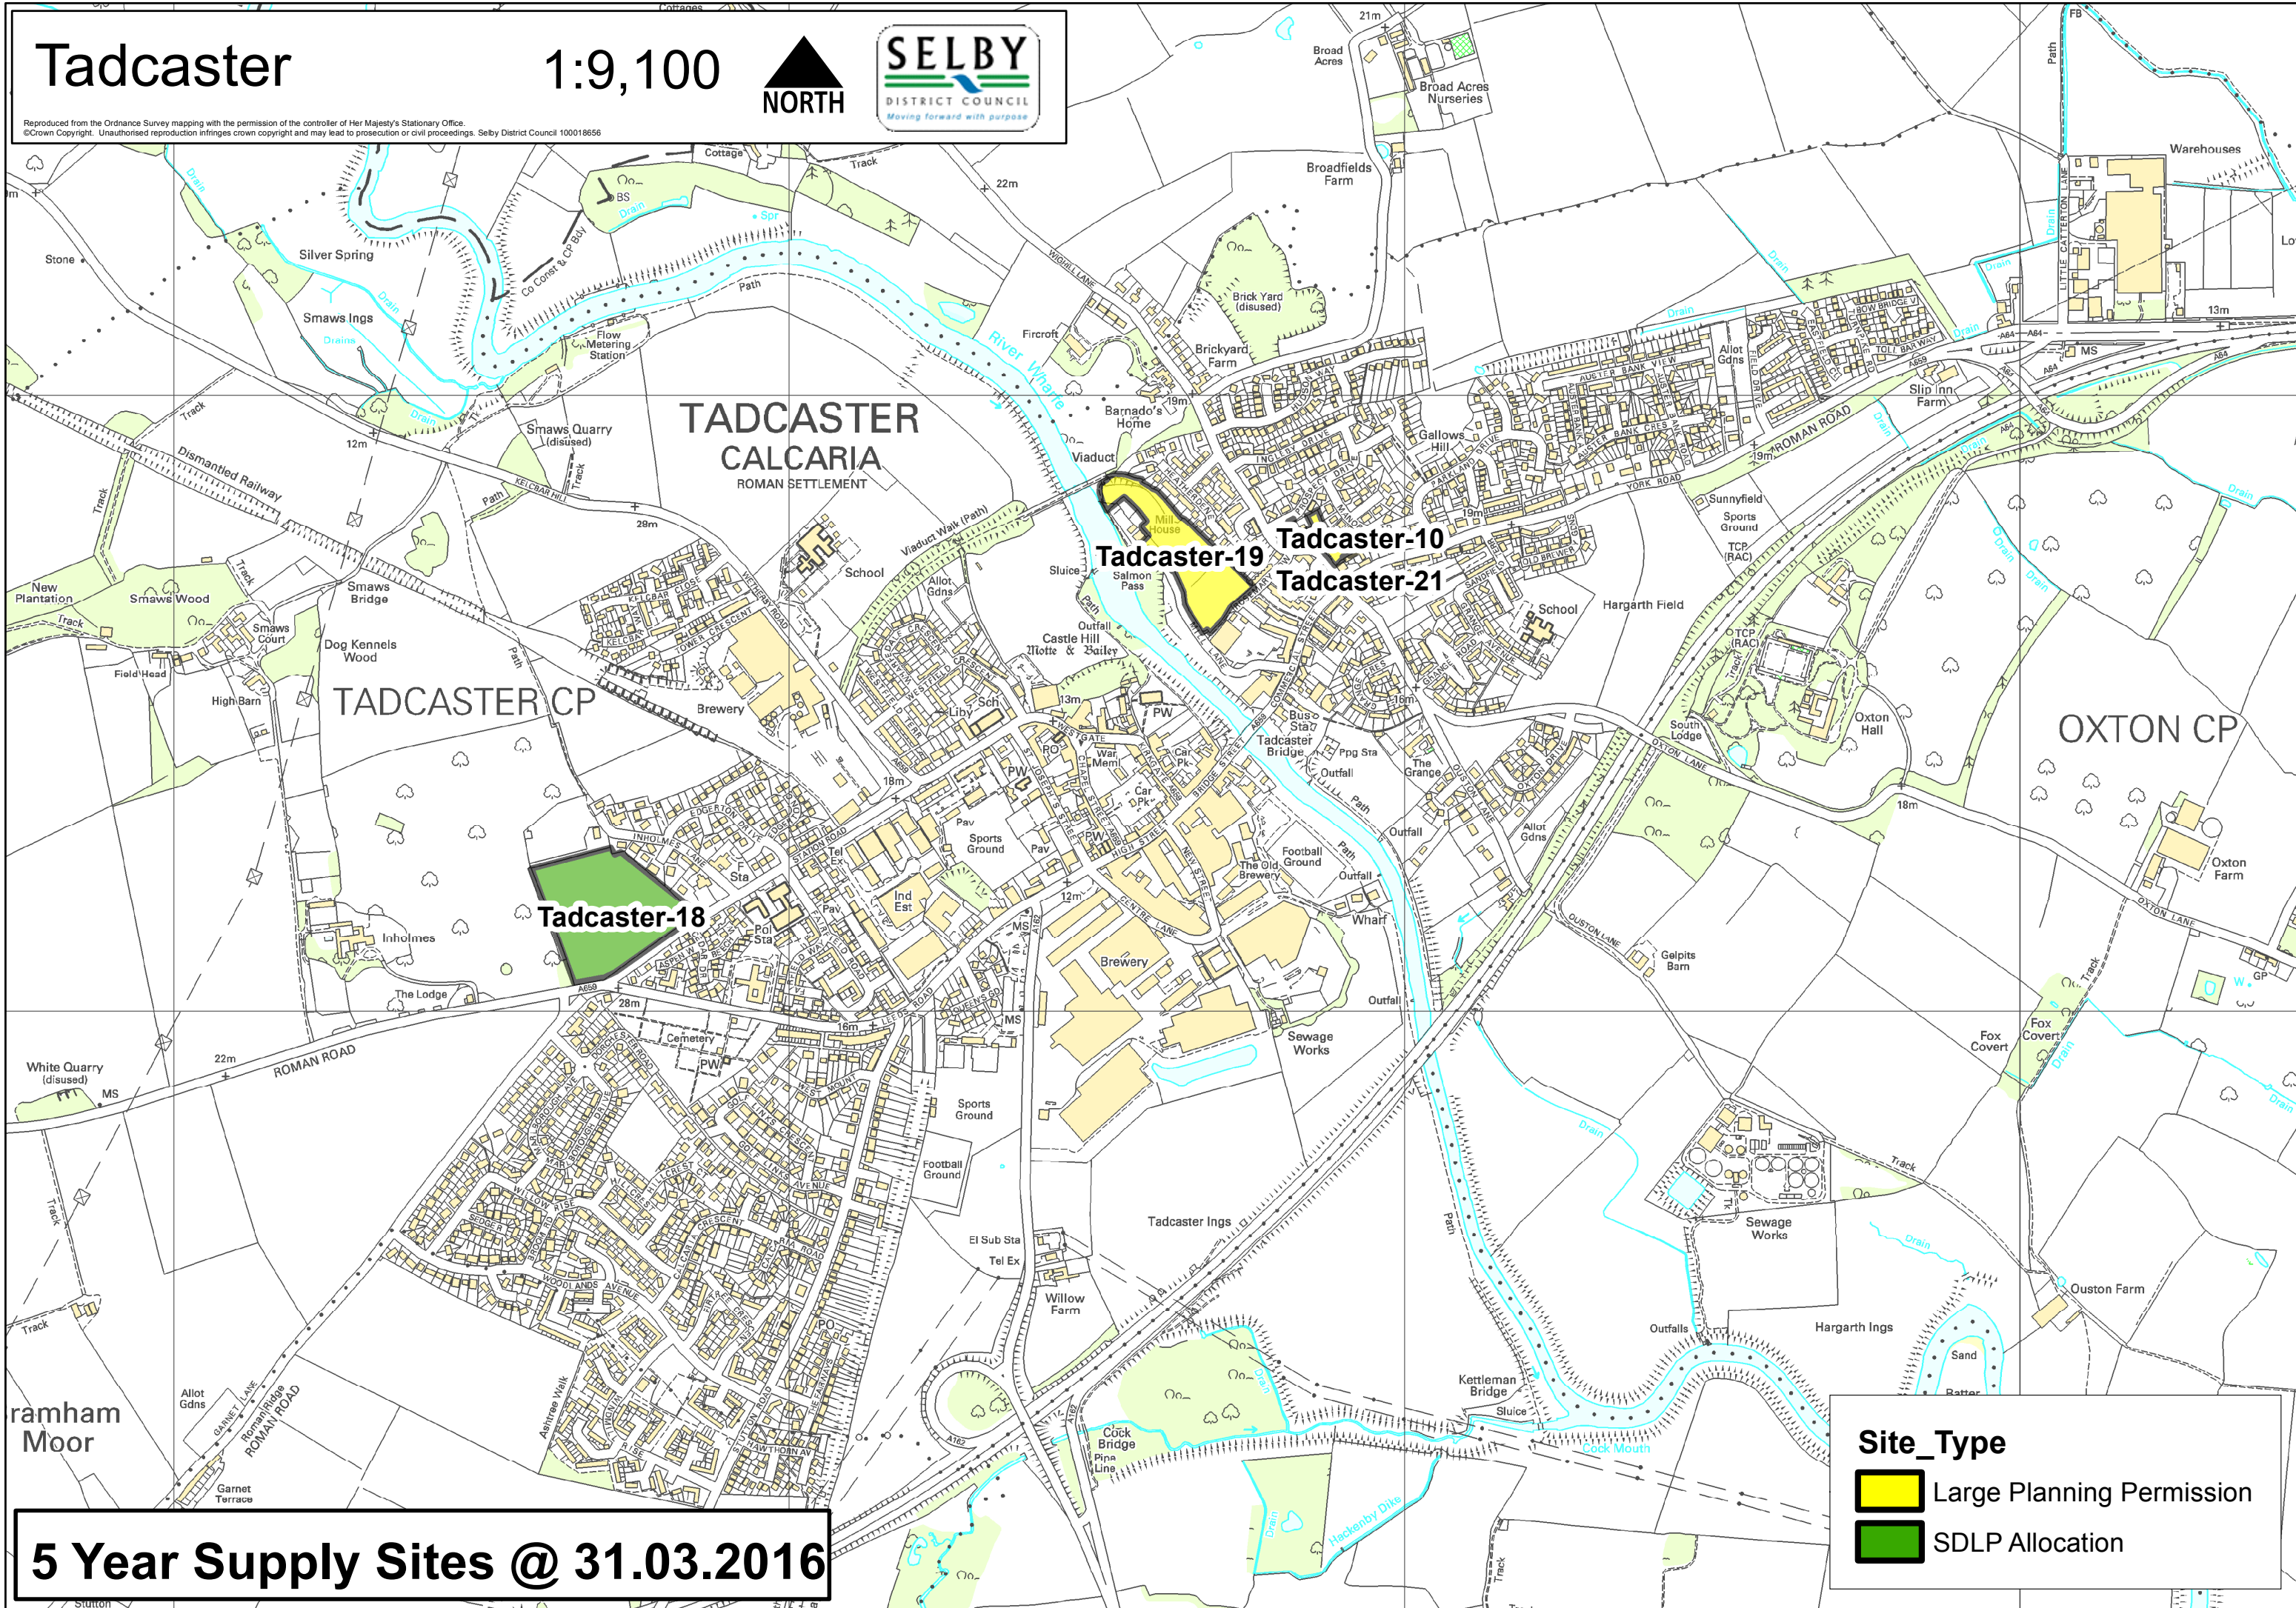

Tadcaster

1:9,100

5 Year Supply Sites @ 31.03.2016

Site_Type

- Large Planning Permission
- SDLP Allocation