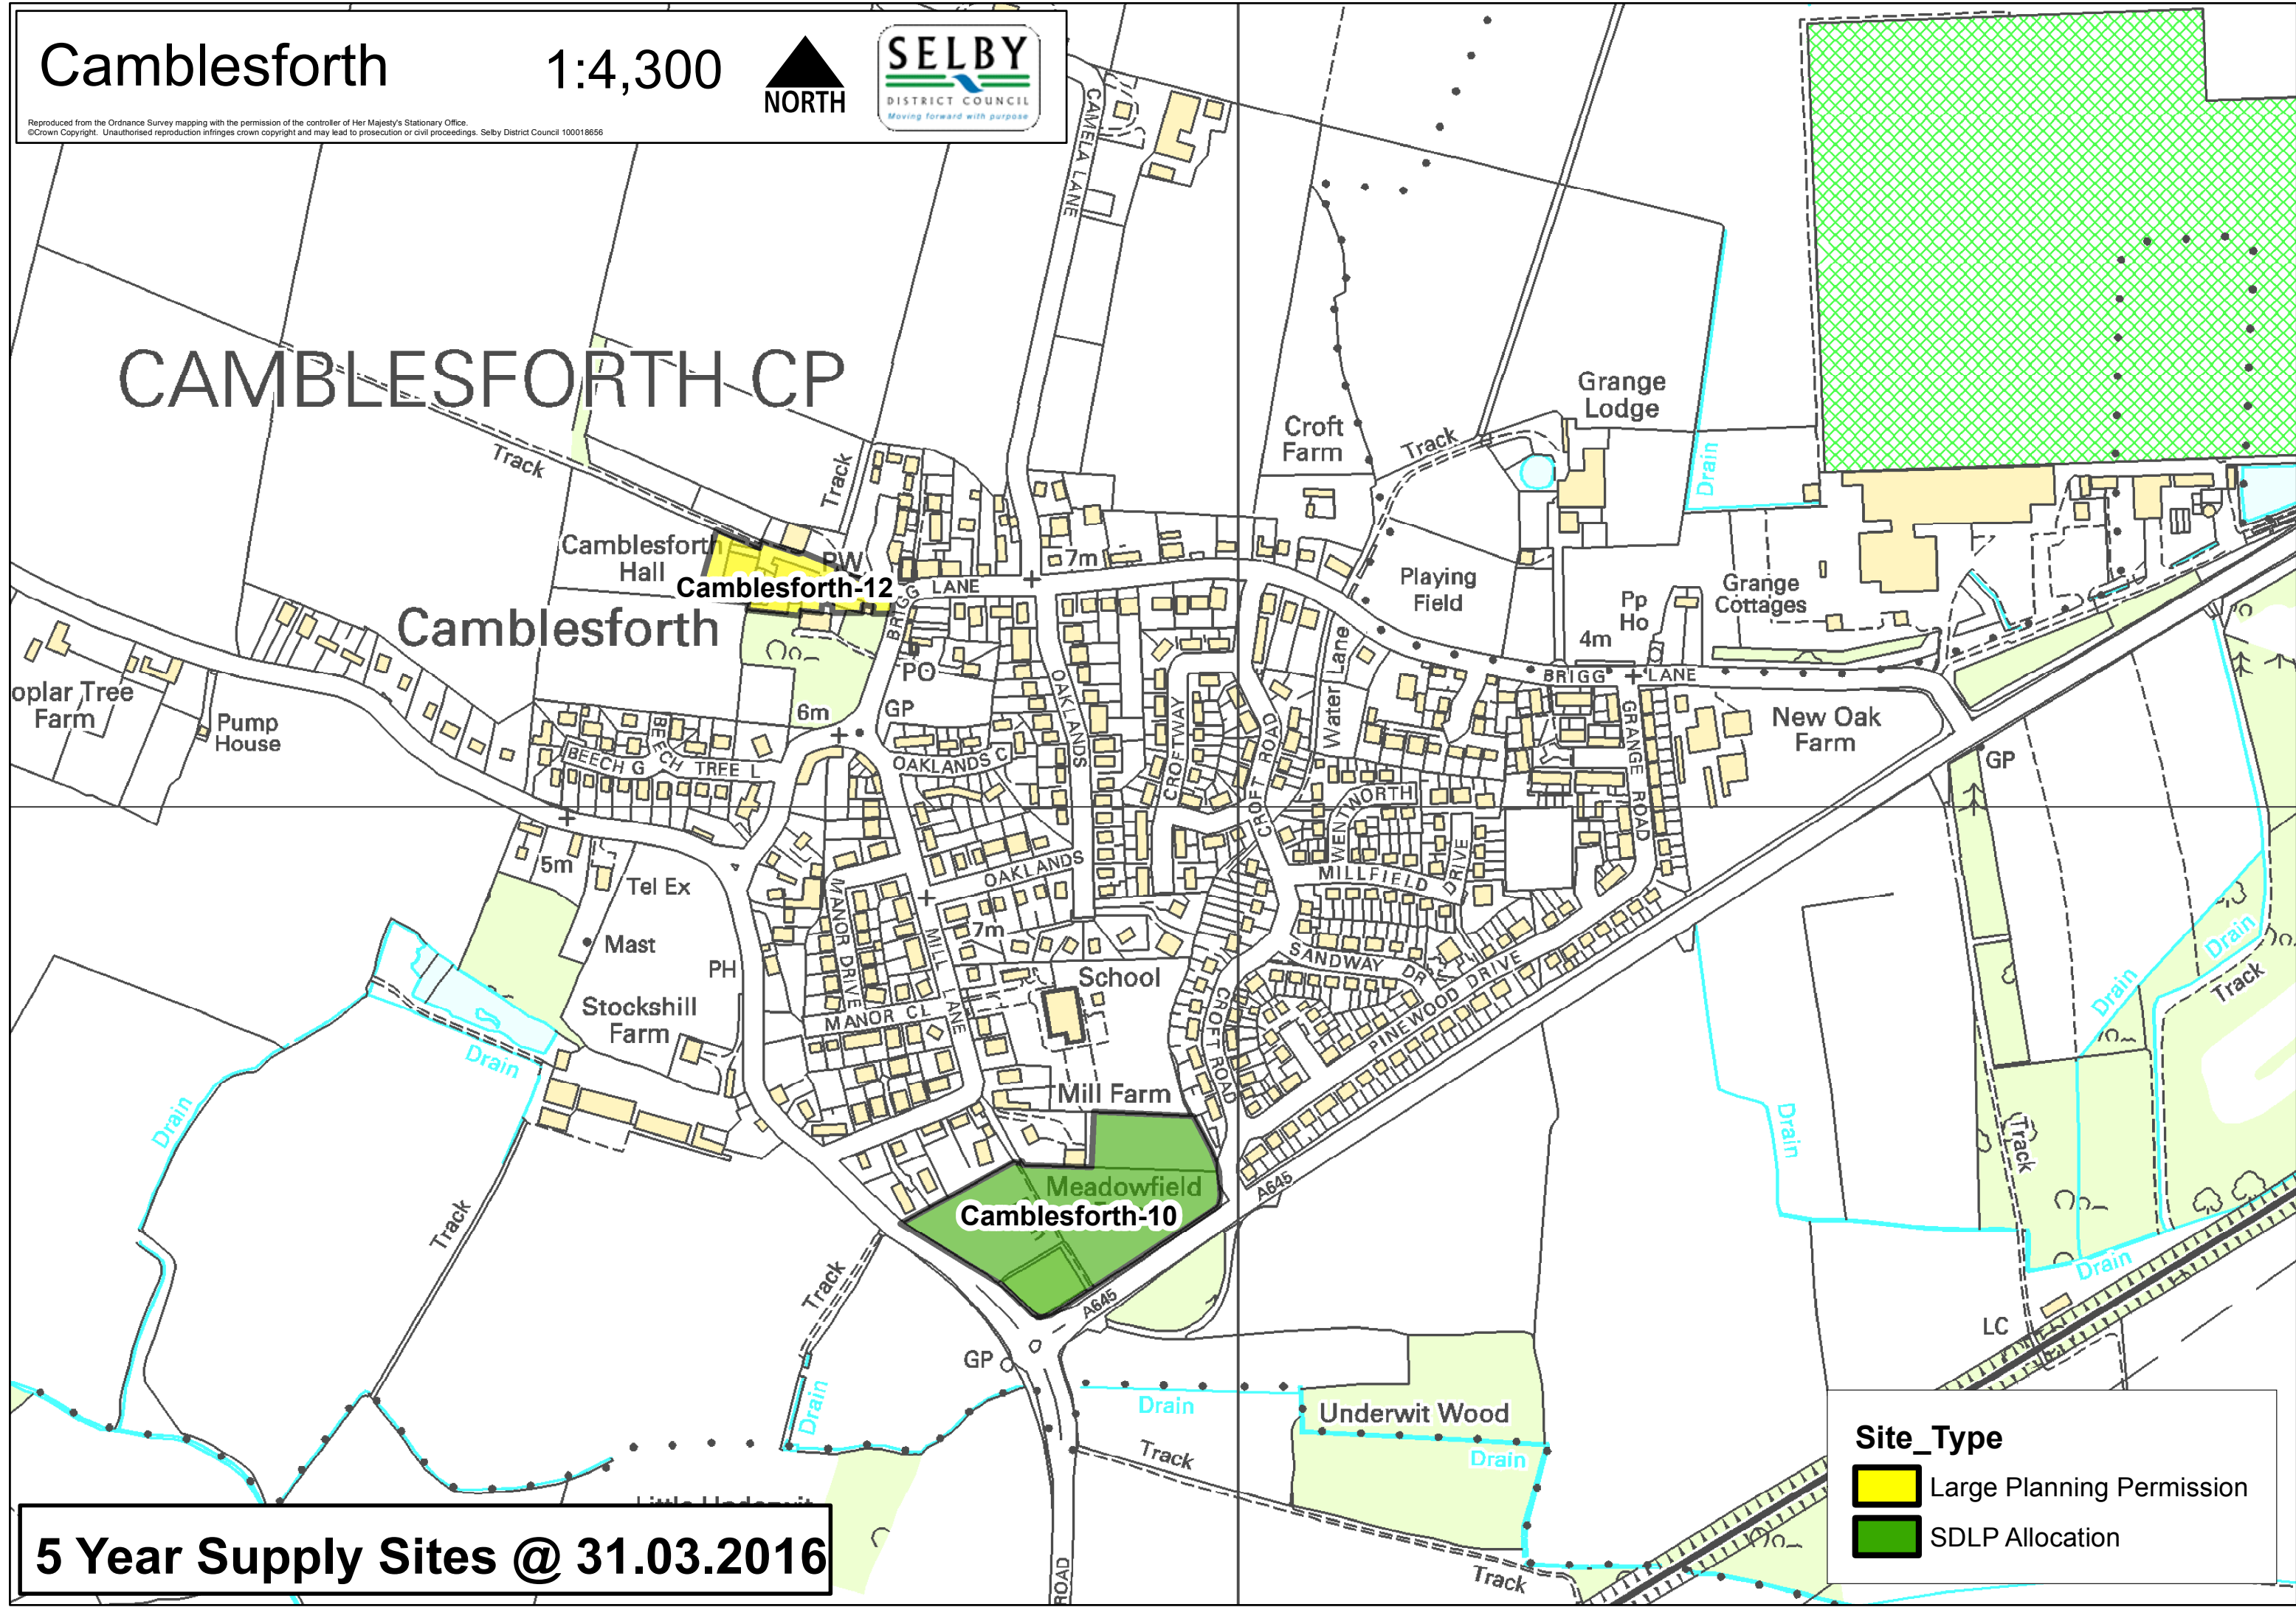

CAMBLESFORTH CP

Camblesforth

5 Year Supply Sites @ 31.03.2016

Site_Type

- Large Planning Permission
- SDLP Allocation