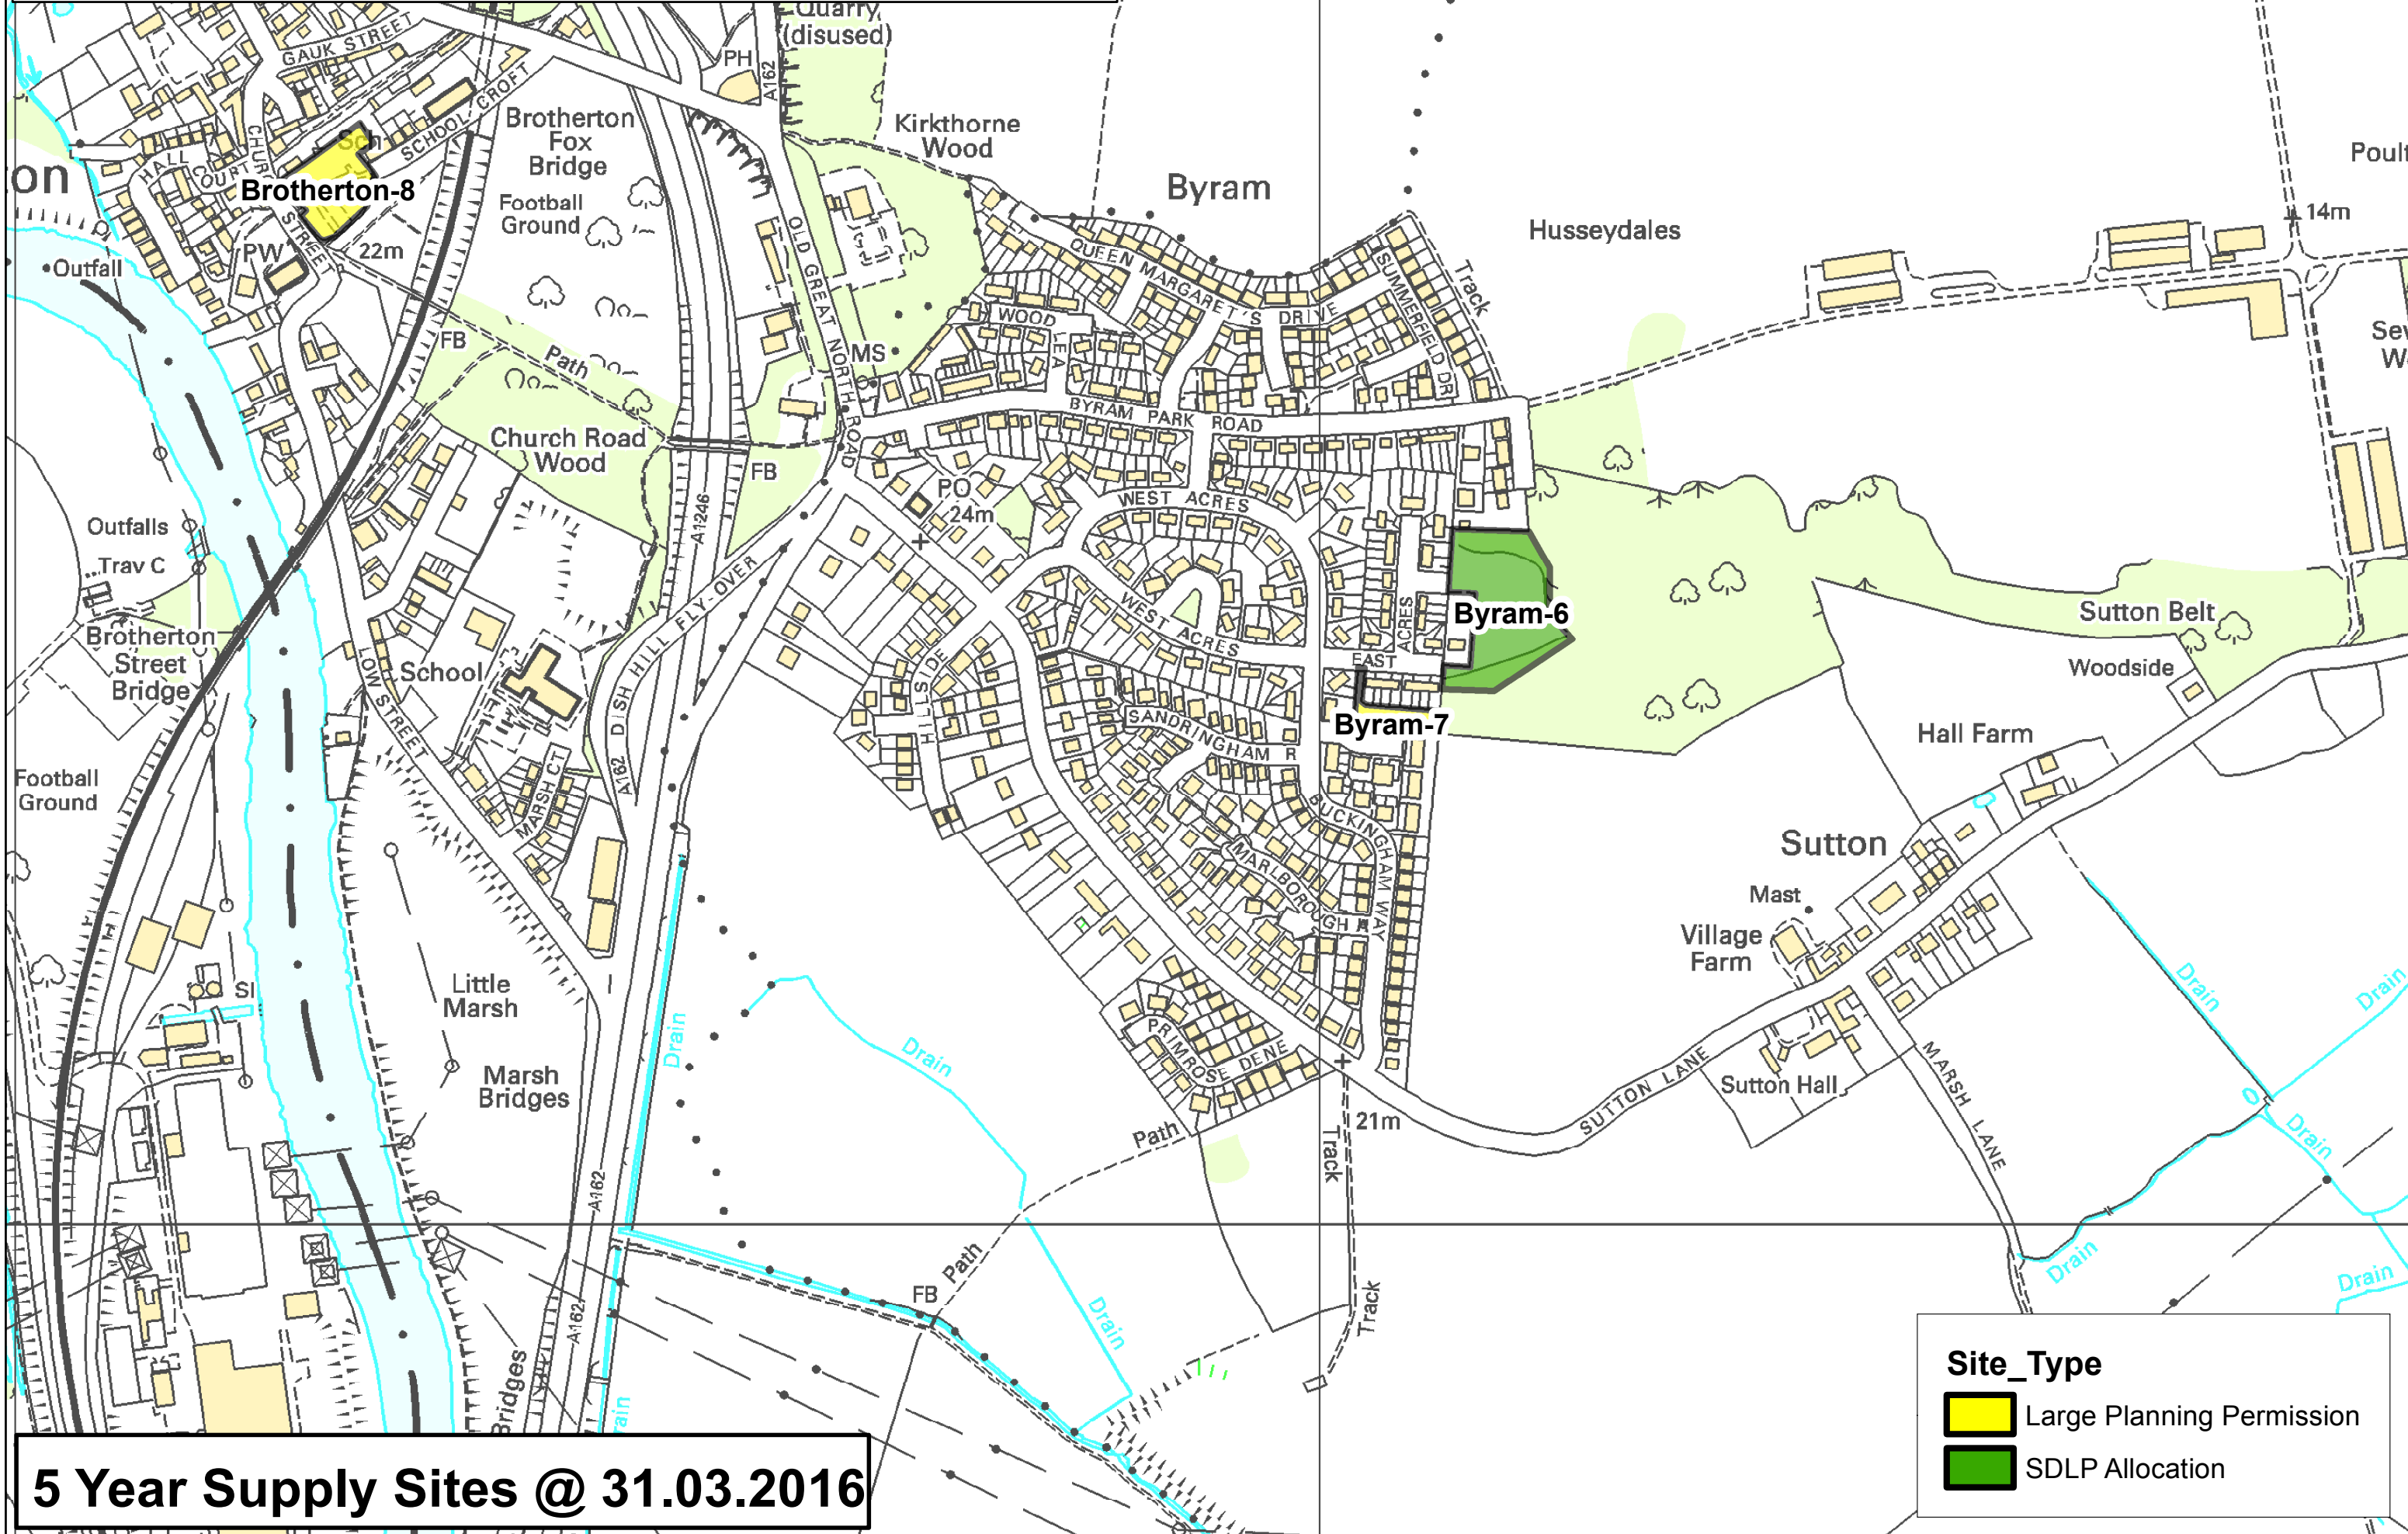

Byram

1:4,500

5 Year Supply Sites @ 31.03.2016

Site_Type

- Large Planning Permission
- SDLP Allocation