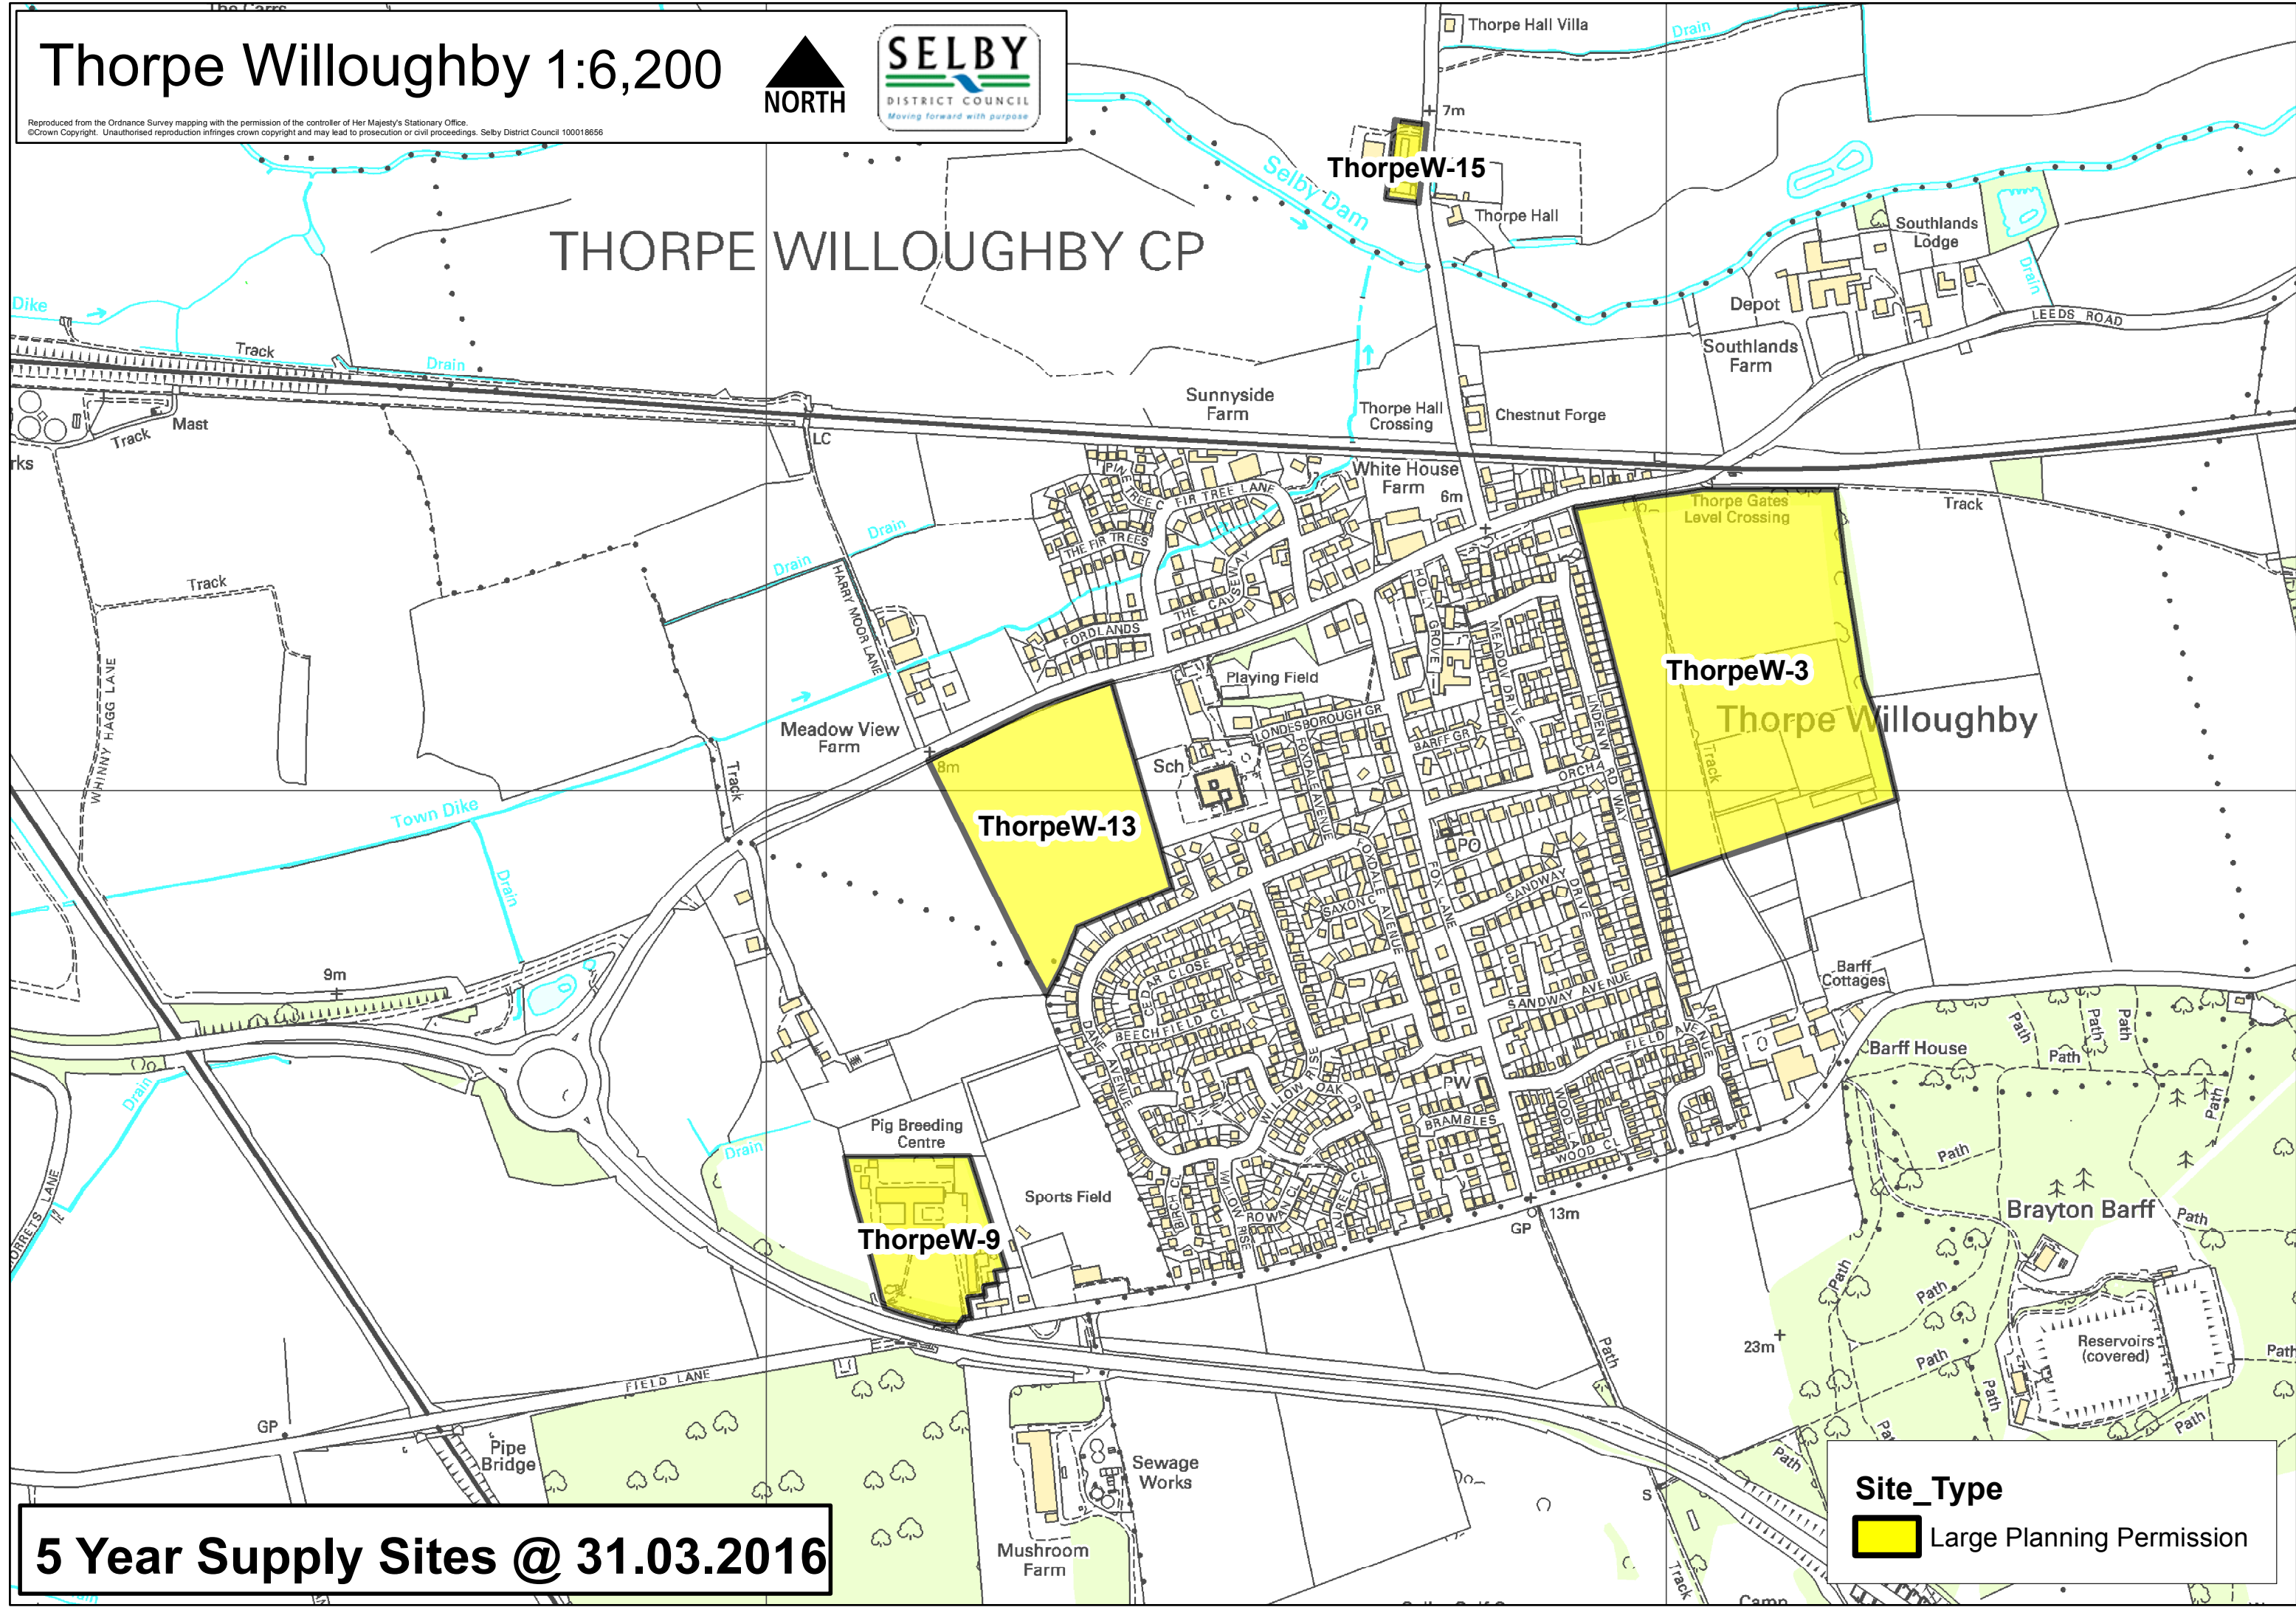

Thorpe Willoughby 1:6,200

THORPE WILLOUGHBY CP

5 Year Supply Sites @ 31.03.2016