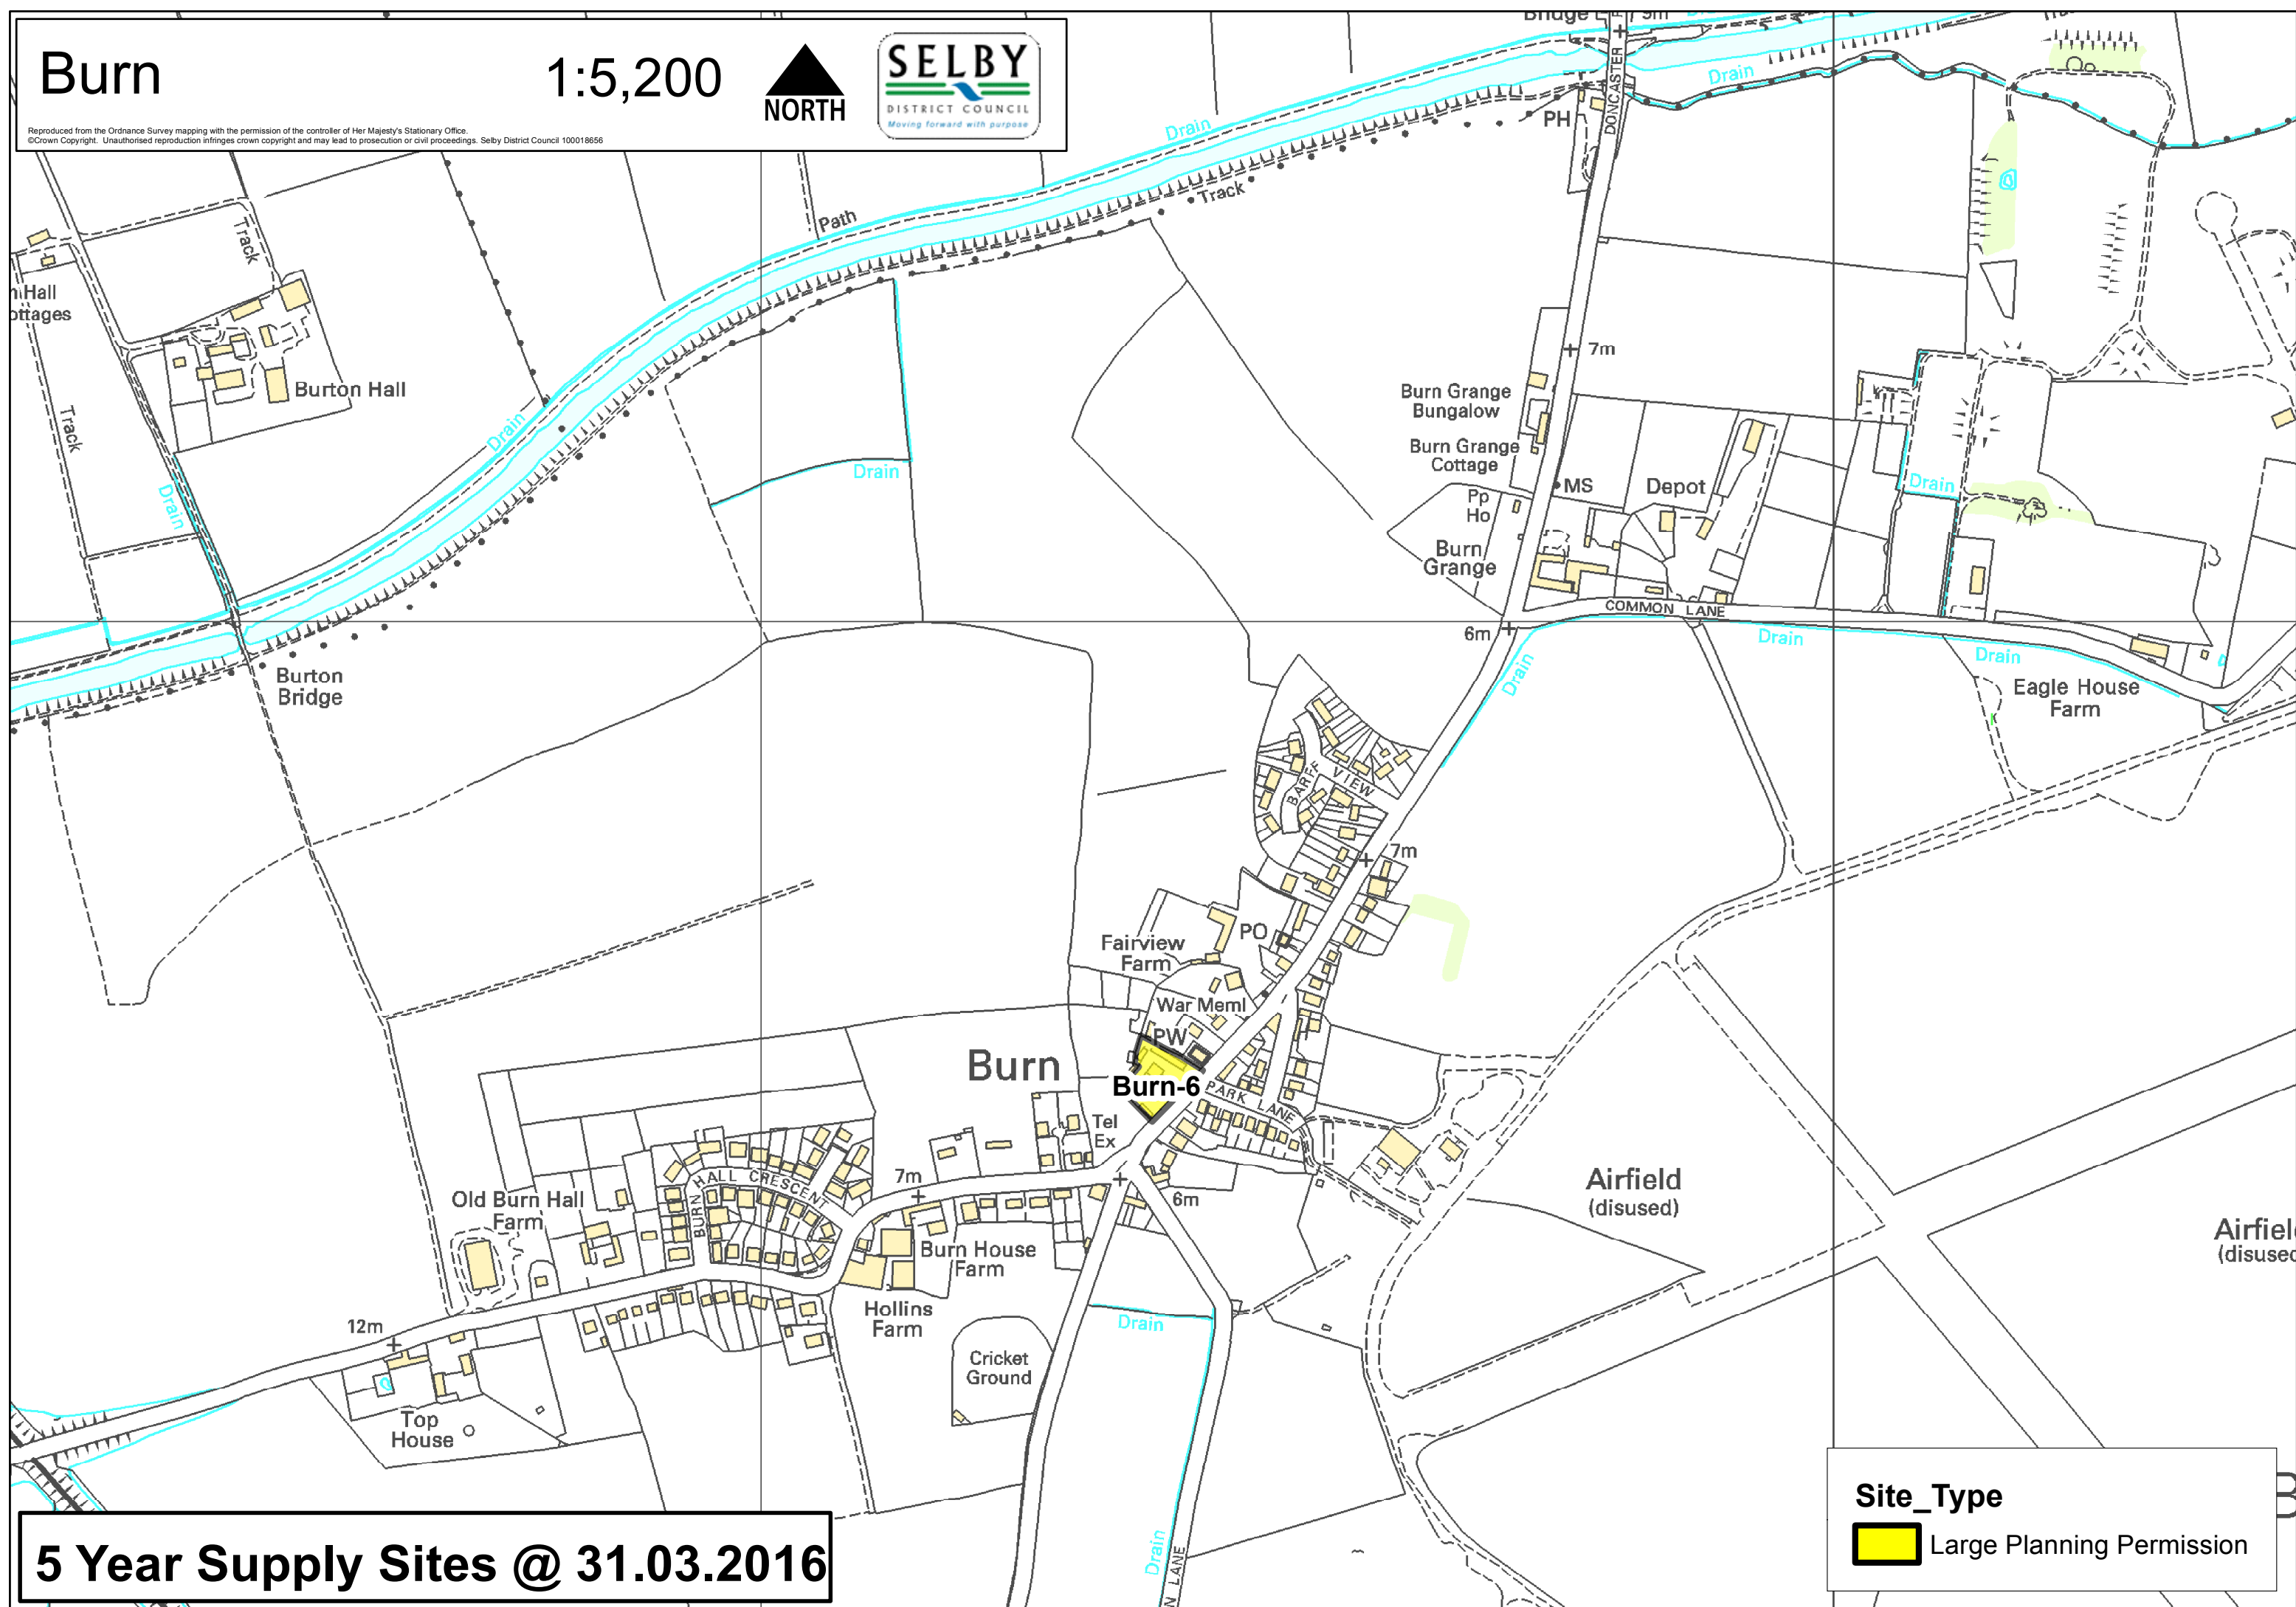

Burn

1:5,200

5 Year Supply Sites @ 31.03.2016

Site_Type

- Large Planning Permission