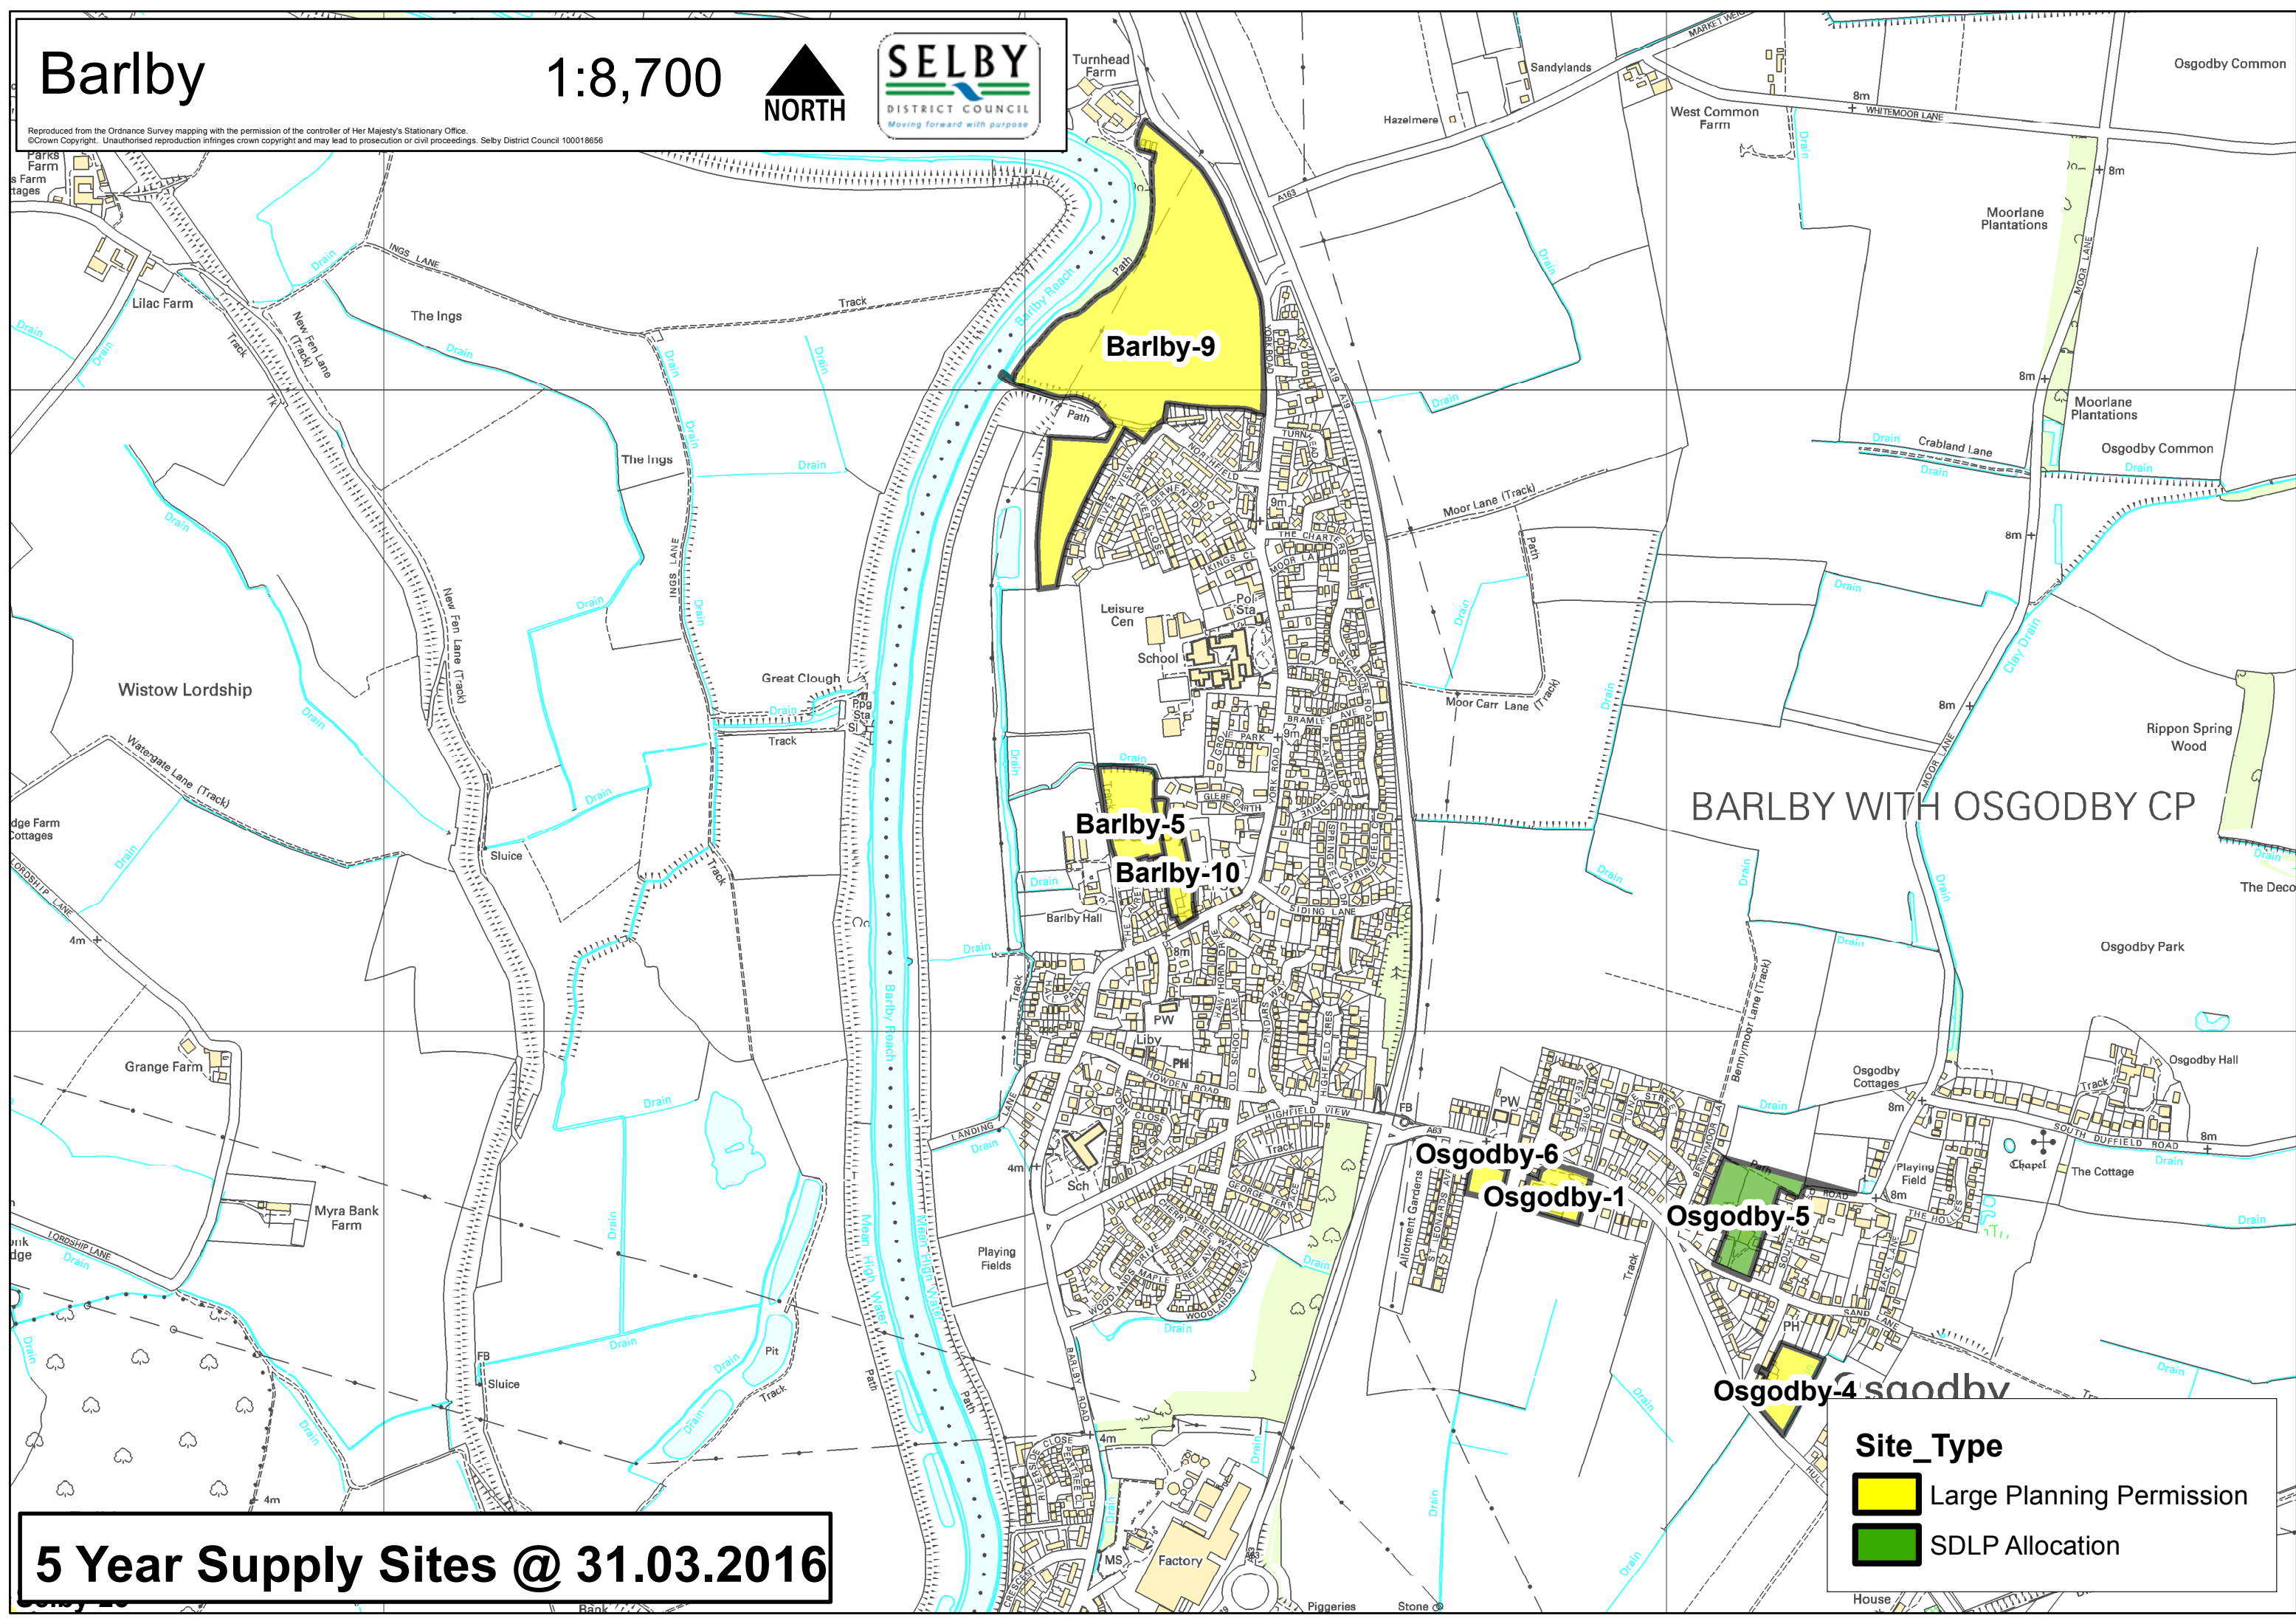

Barlby

1:8,700

5 Year Supply Sites @ 31.03.2016

Site_Type

- Large Planning Permission
- SDLP Allocation