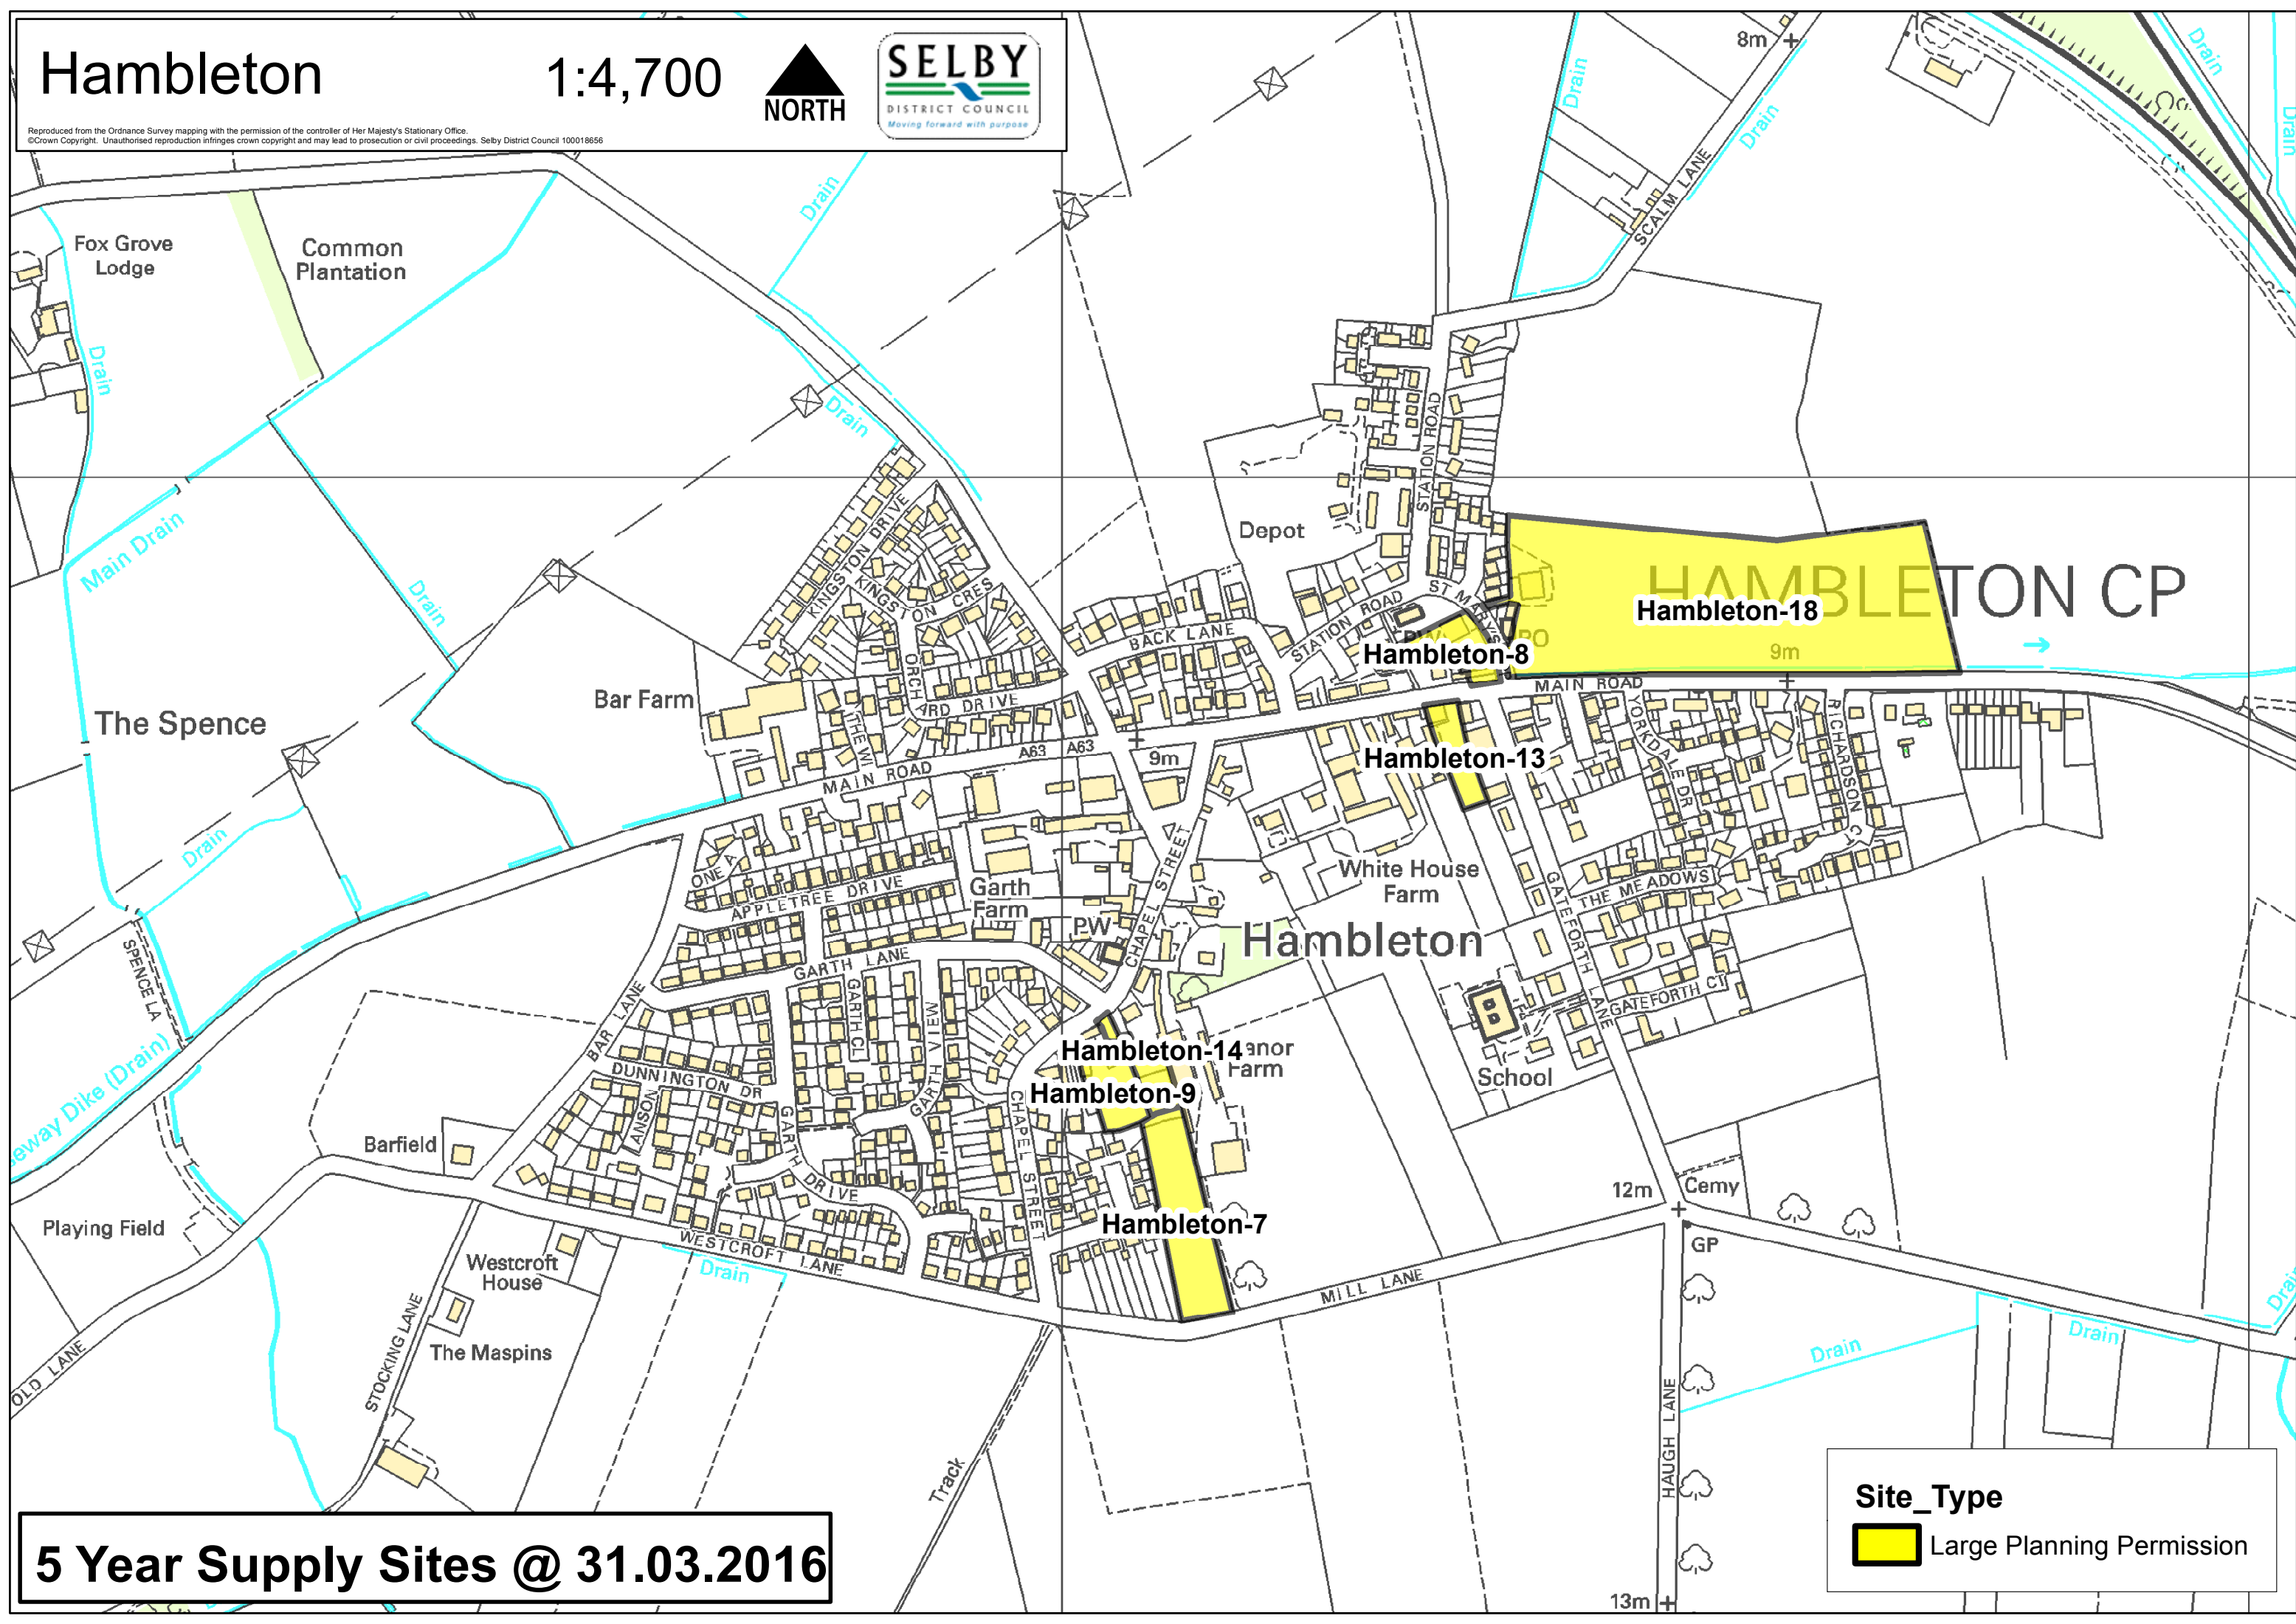

Hambleton

1:4,700

5 Year Supply Sites @ 31.03.2016

Site_Type

- Large Planning Permission