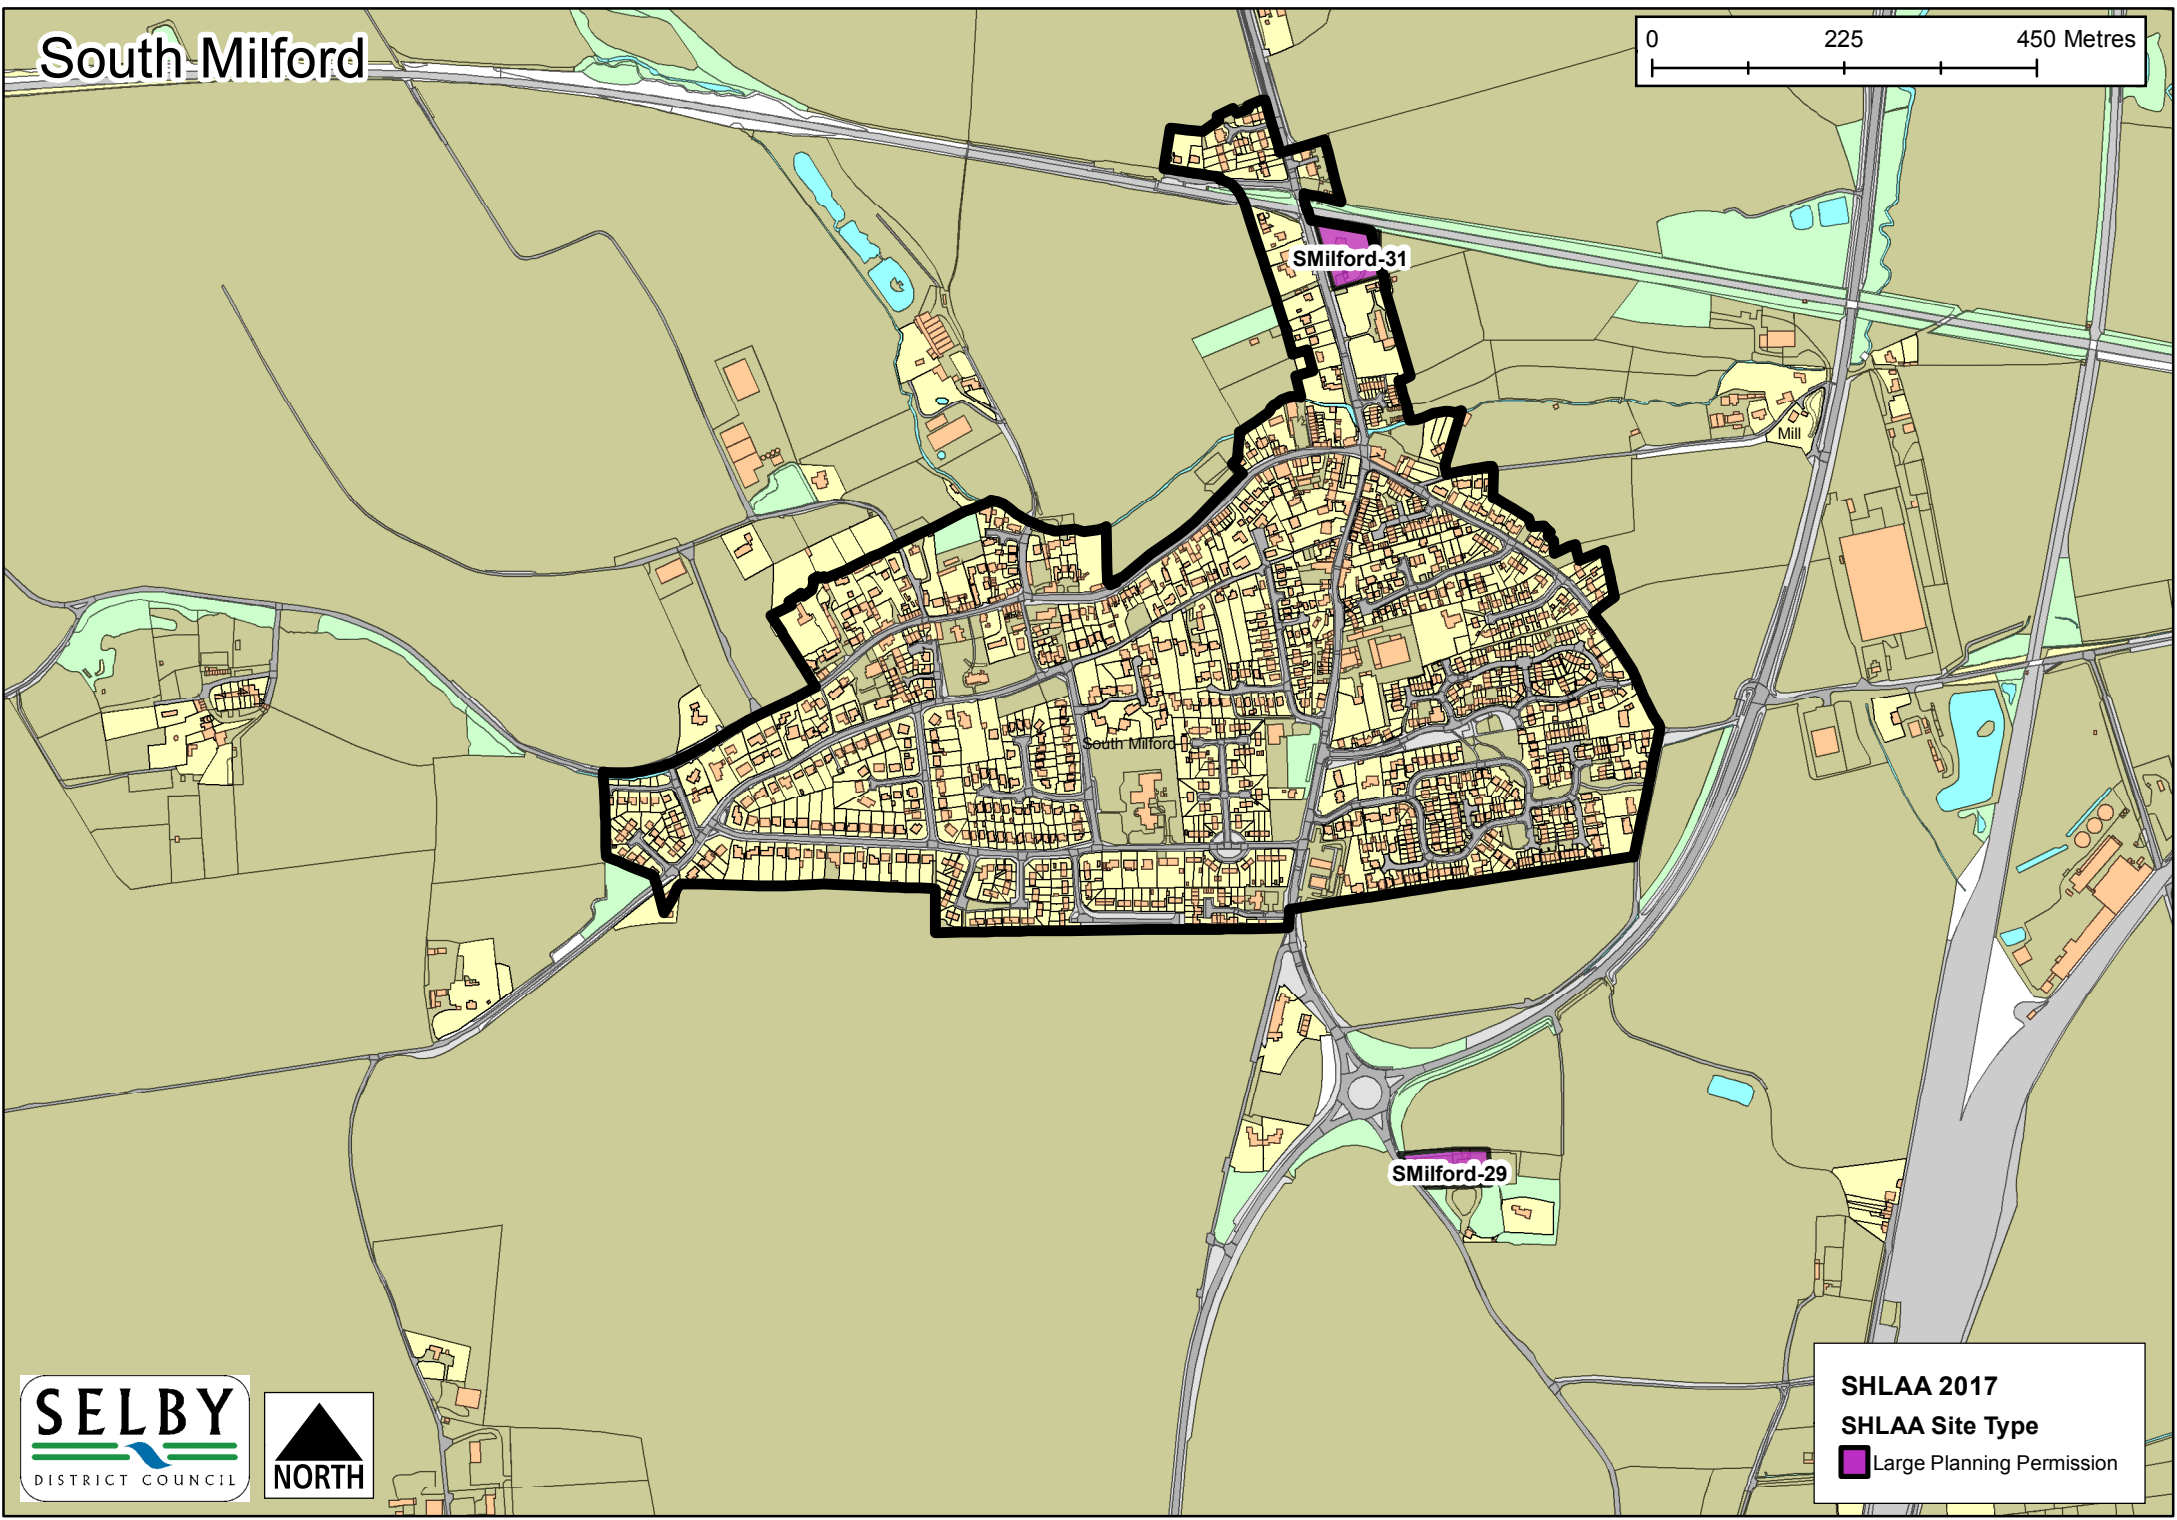

Selby

ThorpeW-3

Brayton-10 Brayton-20

Brayton-18

Brayton-21

SHLAA 2017
SHLAA Site Type

- Core Strategy Allocation
- Large Planning Permission
- SDLP Allocation

Selby Town Centre

SHLAA 2017
SHLAA Site Type

-  Large Planning Permission
-  SDLP Allocation

Sherburn in Elmet

SHLAA 2017
SHLAA Site Type

-  Large Planning Permission
-  SDLP Allocation

Skipwith

South Milford

SHLAA 2017
SHLAA Site Type
■ Large Planning Permission

Tadcaster

SHLAA 2017
SHLAA Site Type

-  Large Planning Permission
-  SDLP Allocation

Thorpe Willoughby

Ulleskelf

SHLAA 2017
SHLAA Site Type
■ Large Planning Permission

Whitley

Kellington Common

South Moor

Whitley

Whitley-14

Whitley-13

Whitley-2

Whitley Lee

Whitley

SHLAA 2017
SHLAA Site Type
■ Large Planning Permission