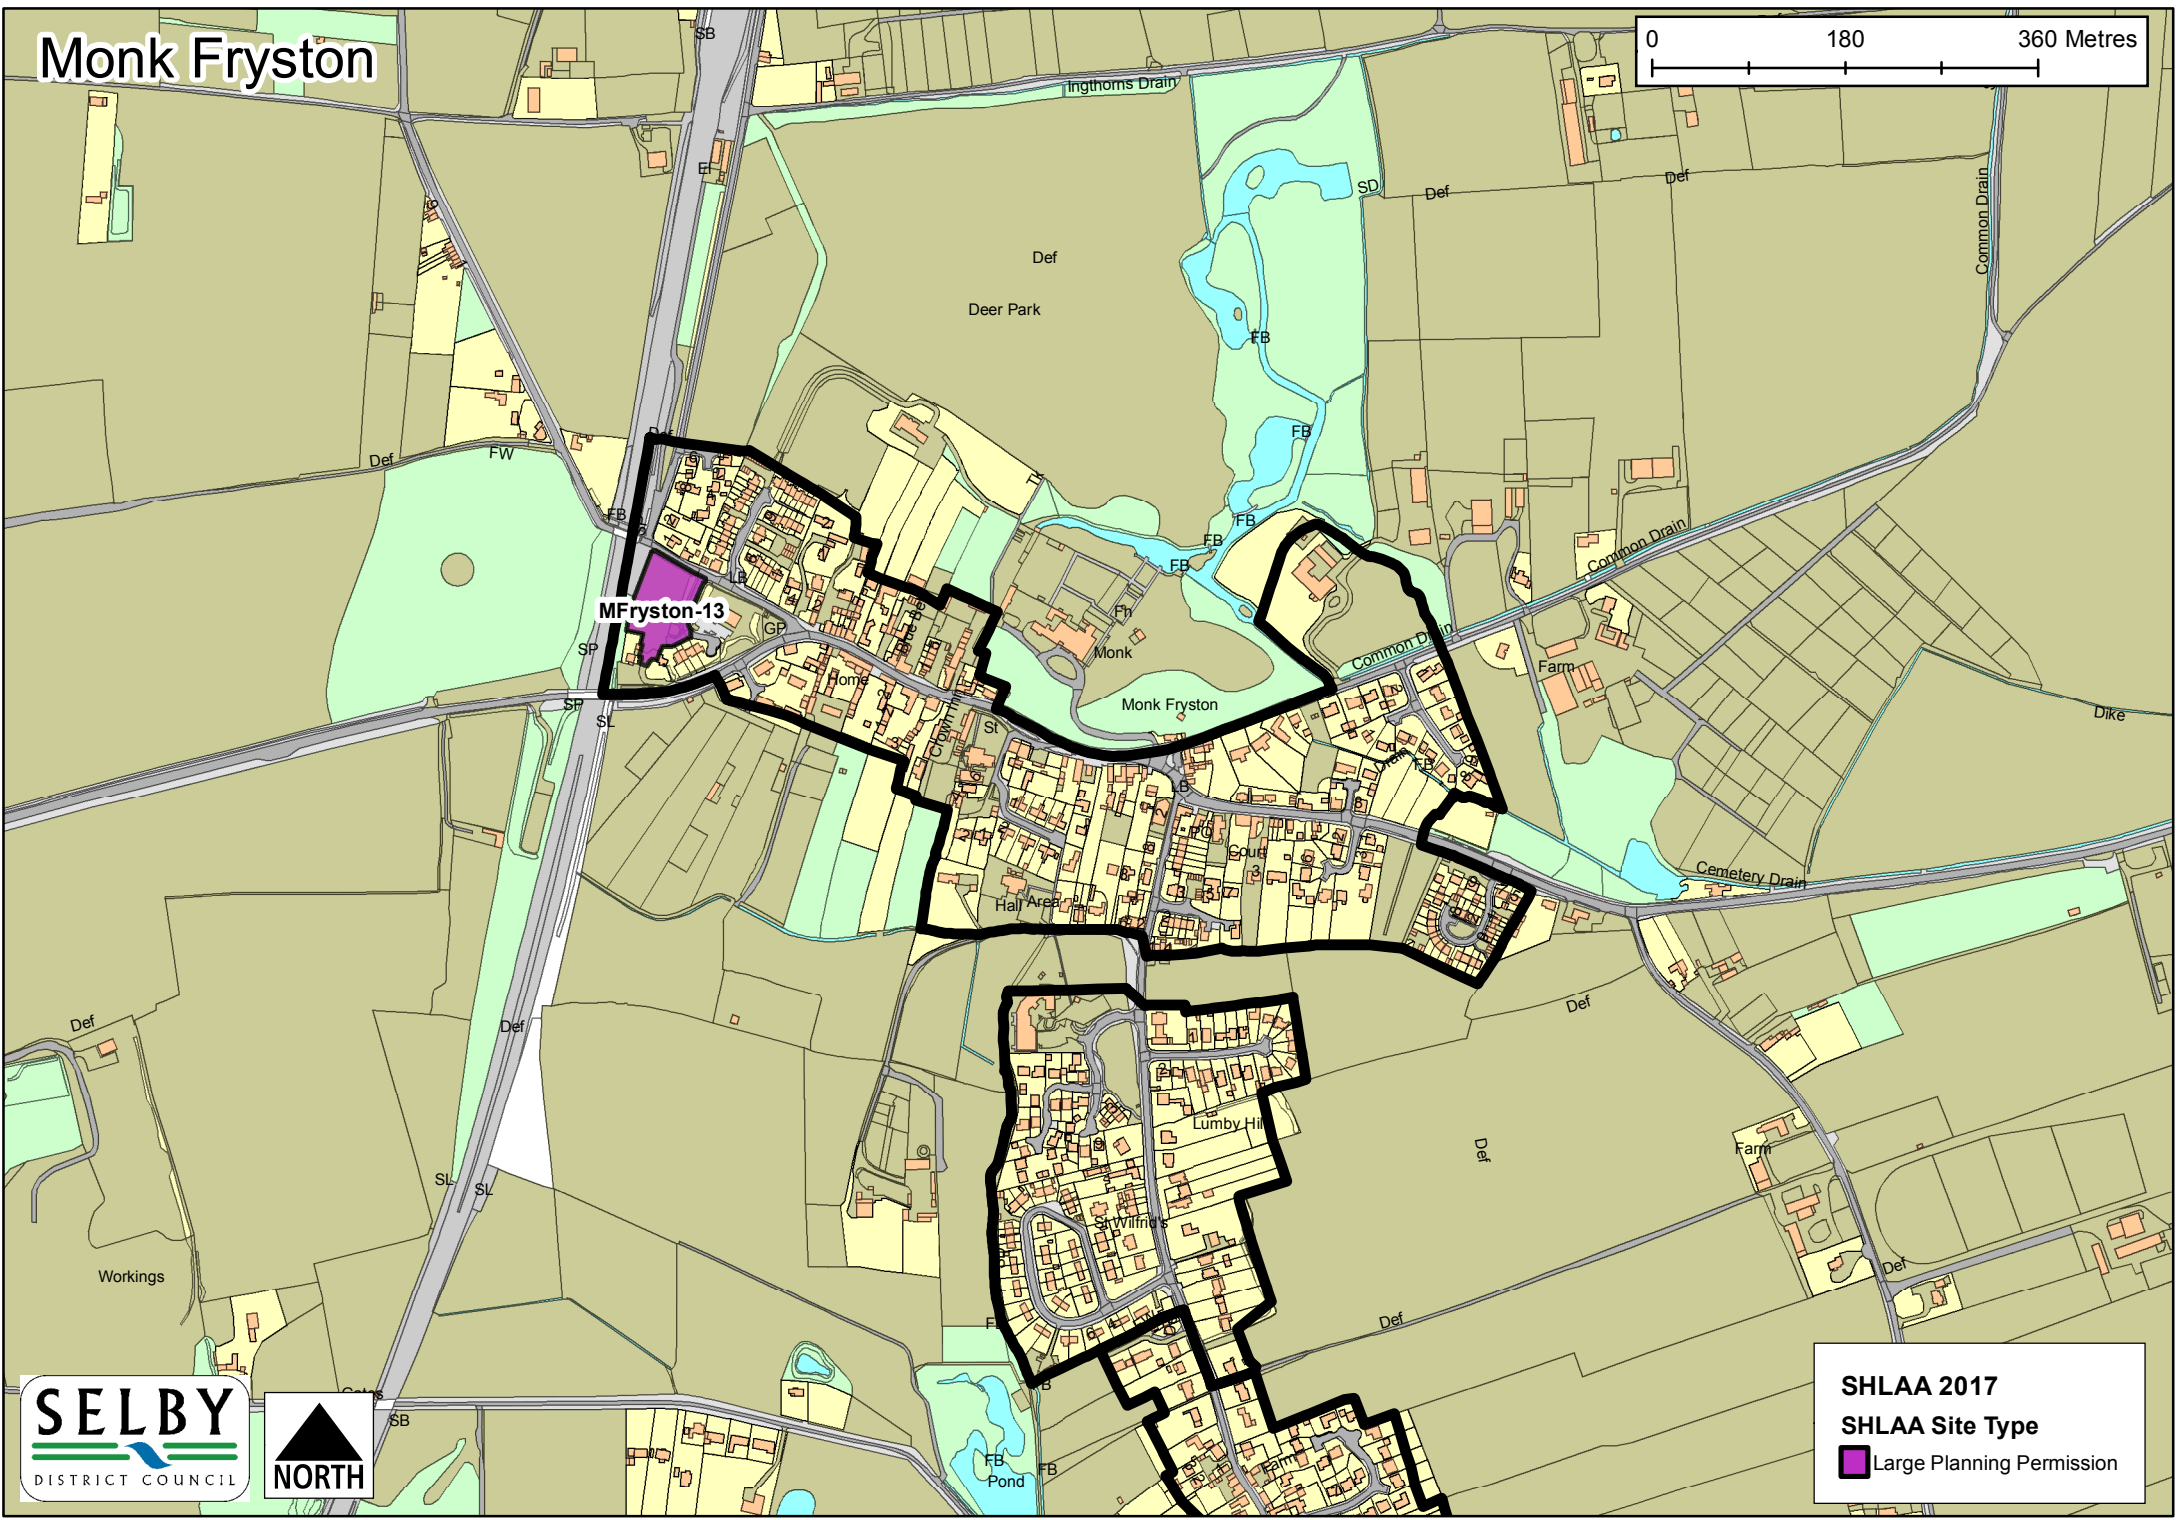

SHLAA 2017
SHLAA Site Type
■ Large Planning Permission

Drax

SHLAA 2017
SHLAA Site Type
 Large Planning Permission

Eggborough

SHLAA 2017
SHLAA Site Type

-  Large Planning Permission
-  SDLP Allocation

Fairburn

SHLAA 2017
SHLAA Site Type
[Purple Box] Large Planning Permission

Gateforth

SHLAA 2017
SHLAA Site Type
■ Large Planning Permission

Hambleton

SHLAA 2017
SHLAA Site Type
■ Large Planning Permission

Hemingbrough

SHLAA 2017
SHLAA Site Type
■ Large Planning Permission

Monk Fyston

SHLAA 2017
SHLAA Site Type
■ Large Planning Permission

Newton Kyme

SHLAA 2017
SHLAA Site Type
■ Large Planning Permission

North Duffield

Osgodby

Selby

ThorpeW-3

Brayton-10 Brayton-20

Brayton-18

Brayton-21

SHLAA 2017
SHLAA Site Type

- Core Strategy Allocation
- Large Planning Permission
- SDLP Allocation

Selby Town Centre