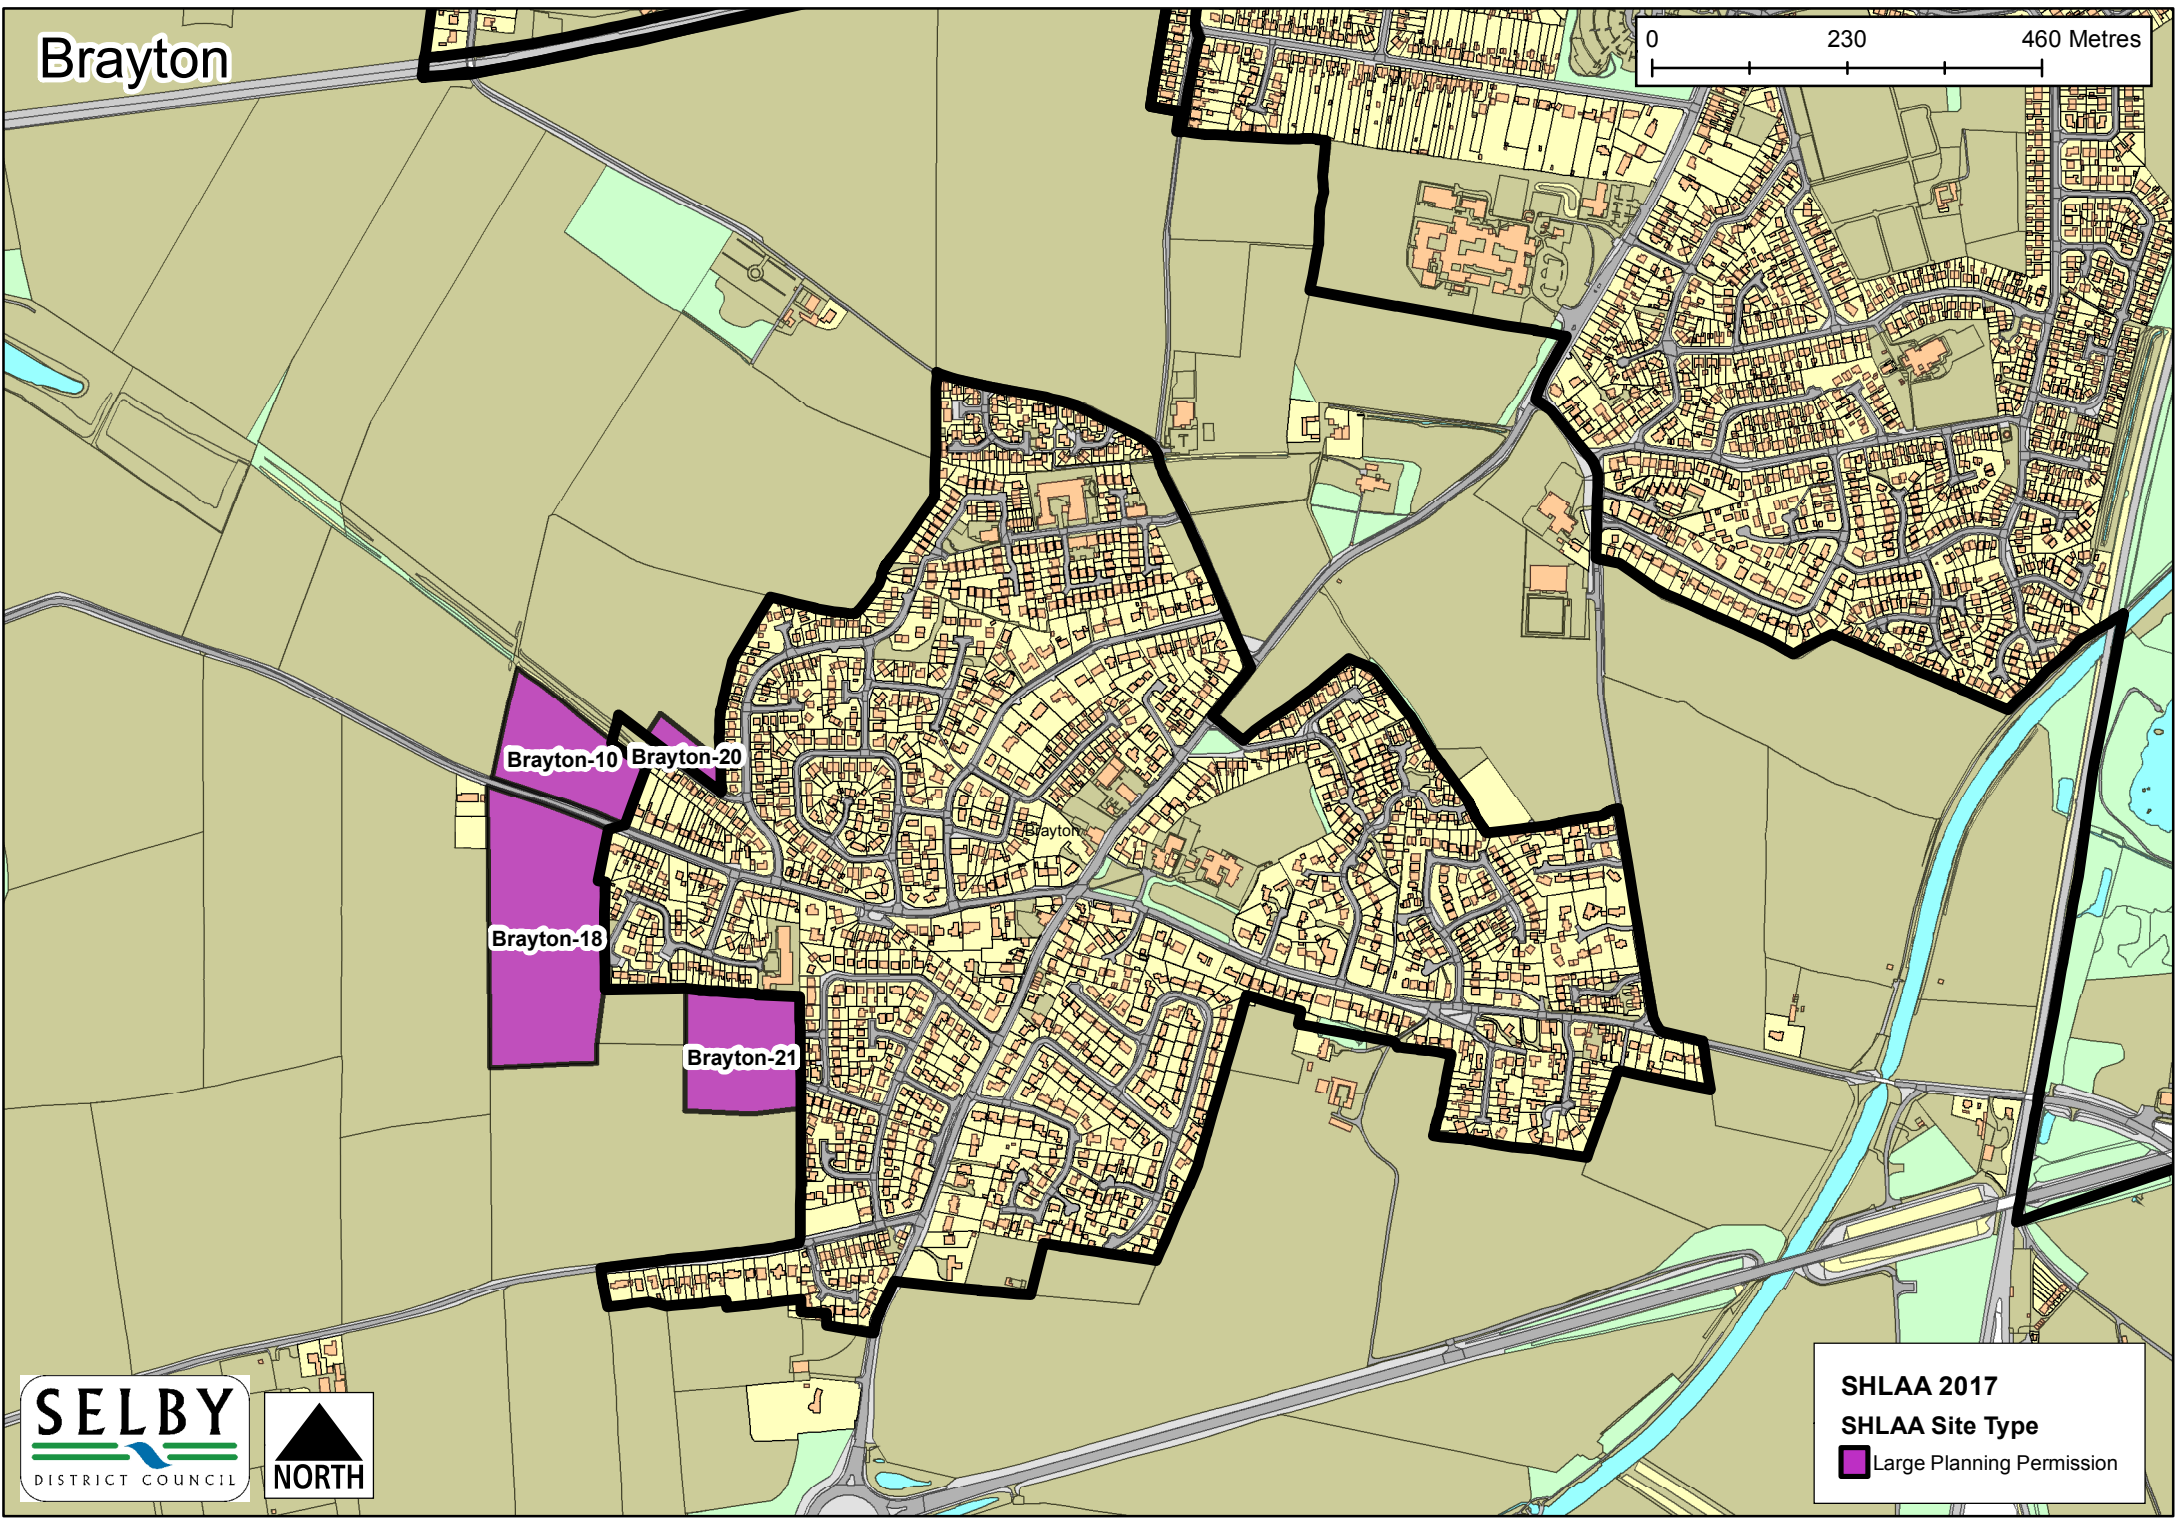

Barlby

SHLAA 2017
SHLAA Site Type

-  Large Planning Permission
-  SDLP Allocation

Barlow

SHLAA 2017
SHLAA Site Type
■ Large Planning Permission

Beal

SHLAA 2017
SHLAA Site Type
■ Large Planning Permission

Biggin

SHLAA 2017
SHLAA Site Type
■ Large Planning Permission

Brayton

SHLAA 2017
SHLAA Site Type
■ Large Planning Permission

Brotherton

SHLAA 2017
SHLAA Site Type
■ Large Planning Permission

Burn

SHLAA 2017
SHLAA Site Type
■ Large Planning Permission

Byram

Brotherton-8

Byram-6

SHLAA 2017
SHLAA Site Type
 Large Planning Permission

Camblesforth

SHLAA 2017
SHLAA Site Type

-  Large Planning Permission
-  SDLP Allocation

Carlton

SHLAA 2017
SHLAA Site Type
■ Large Planning Permission

Drax

SHLAA 2017
SHLAA Site Type
 Large Planning Permission

Eggborough

SHLAA 2017
SHLAA Site Type

-  Large Planning Permission
-  SDLP Allocation

Fairburn