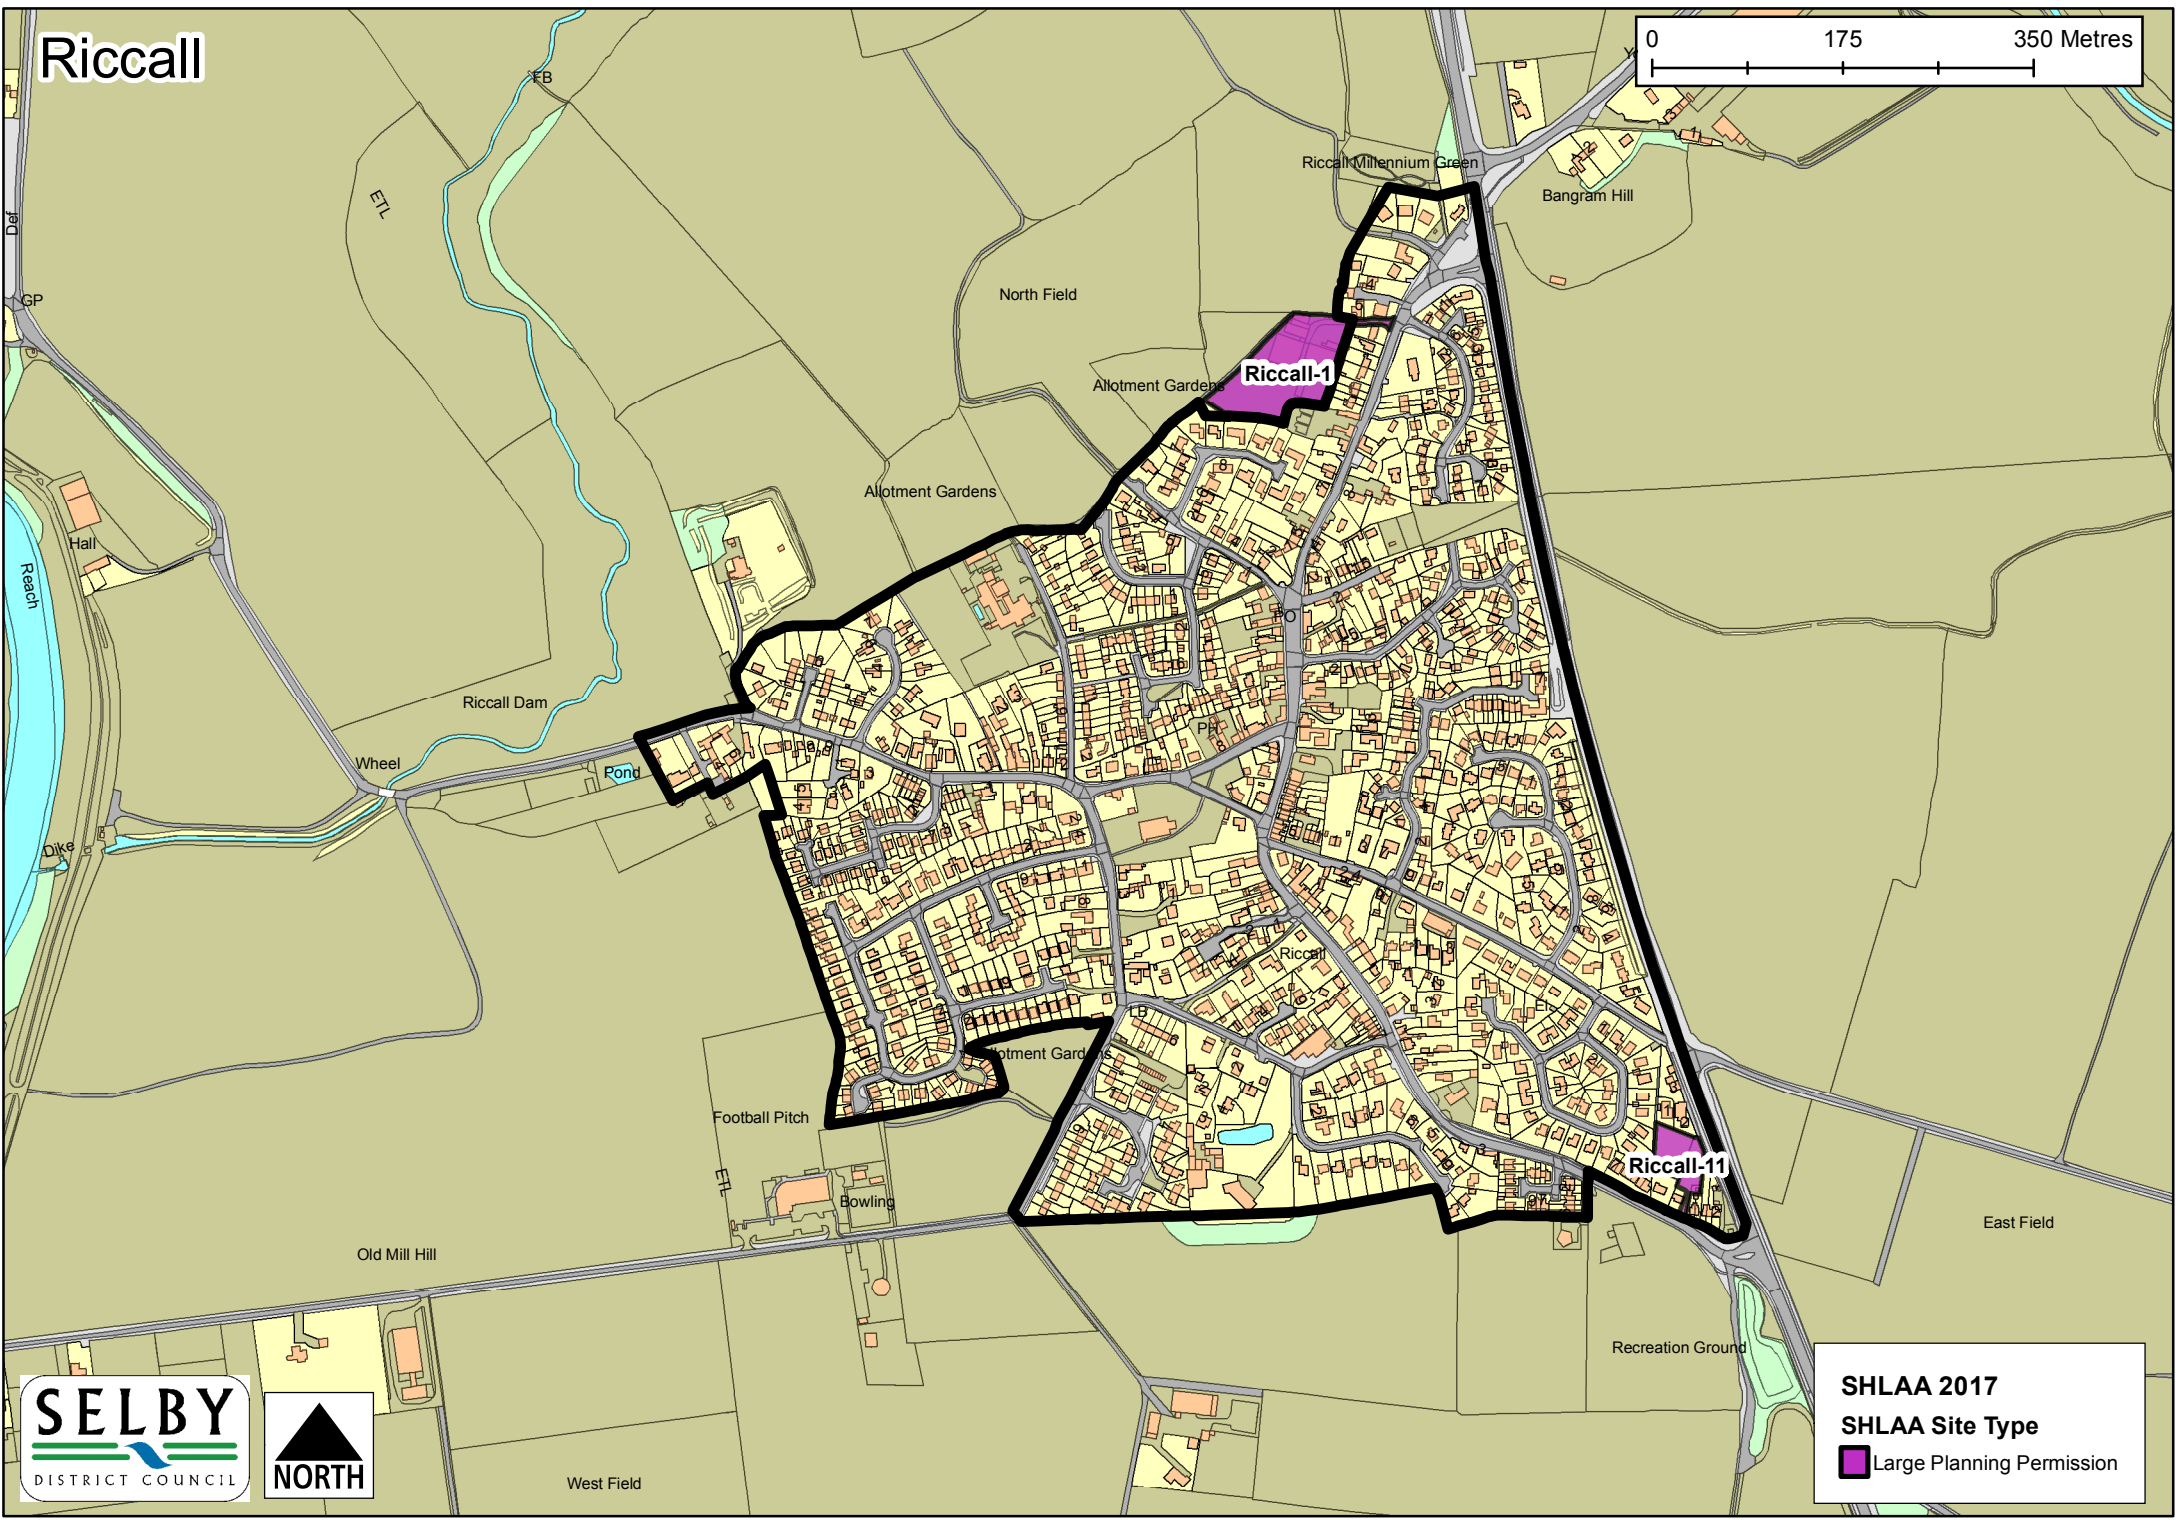

SHLAA 2017
SHLAA Site Type
■ Large Planning Permission

Monk Fyston

SHLAA 2017
SHLAA Site Type
■ Large Planning Permission

Newton Kyme

SHLAA 2017
SHLAA Site Type
■ Large Planning Permission

North Duffield

Osgodby

SHLAA 2017
SHLAA Site Type

-  Core Strategy Allocation
-  Large Planning Permission
-  SDLP Allocation

RAF Church Fenton

SHLAA 2017
SHLAA Site Type
■ Large Planning Permission

Riccall

SHLAA 2017
SHLAA Site Type
■ Large Planning Permission

Selby

ThorpeW-3

Brayton-10 Brayton-20

Brayton-18

Brayton-21

SHLAA 2017
SHLAA Site Type

- Core Strategy Allocation
- Large Planning Permission
- SDLP Allocation

Selby Town Centre

SHLAA 2017
SHLAA Site Type

-  Large Planning Permission
-  SDLP Allocation

Sherburn in Elmet

SHLAA 2017
SHLAA Site Type

-  Large Planning Permission
-  SDLP Allocation

Skipwith

South Milford

SHLAA 2017
SHLAA Site Type
■ Large Planning Permission