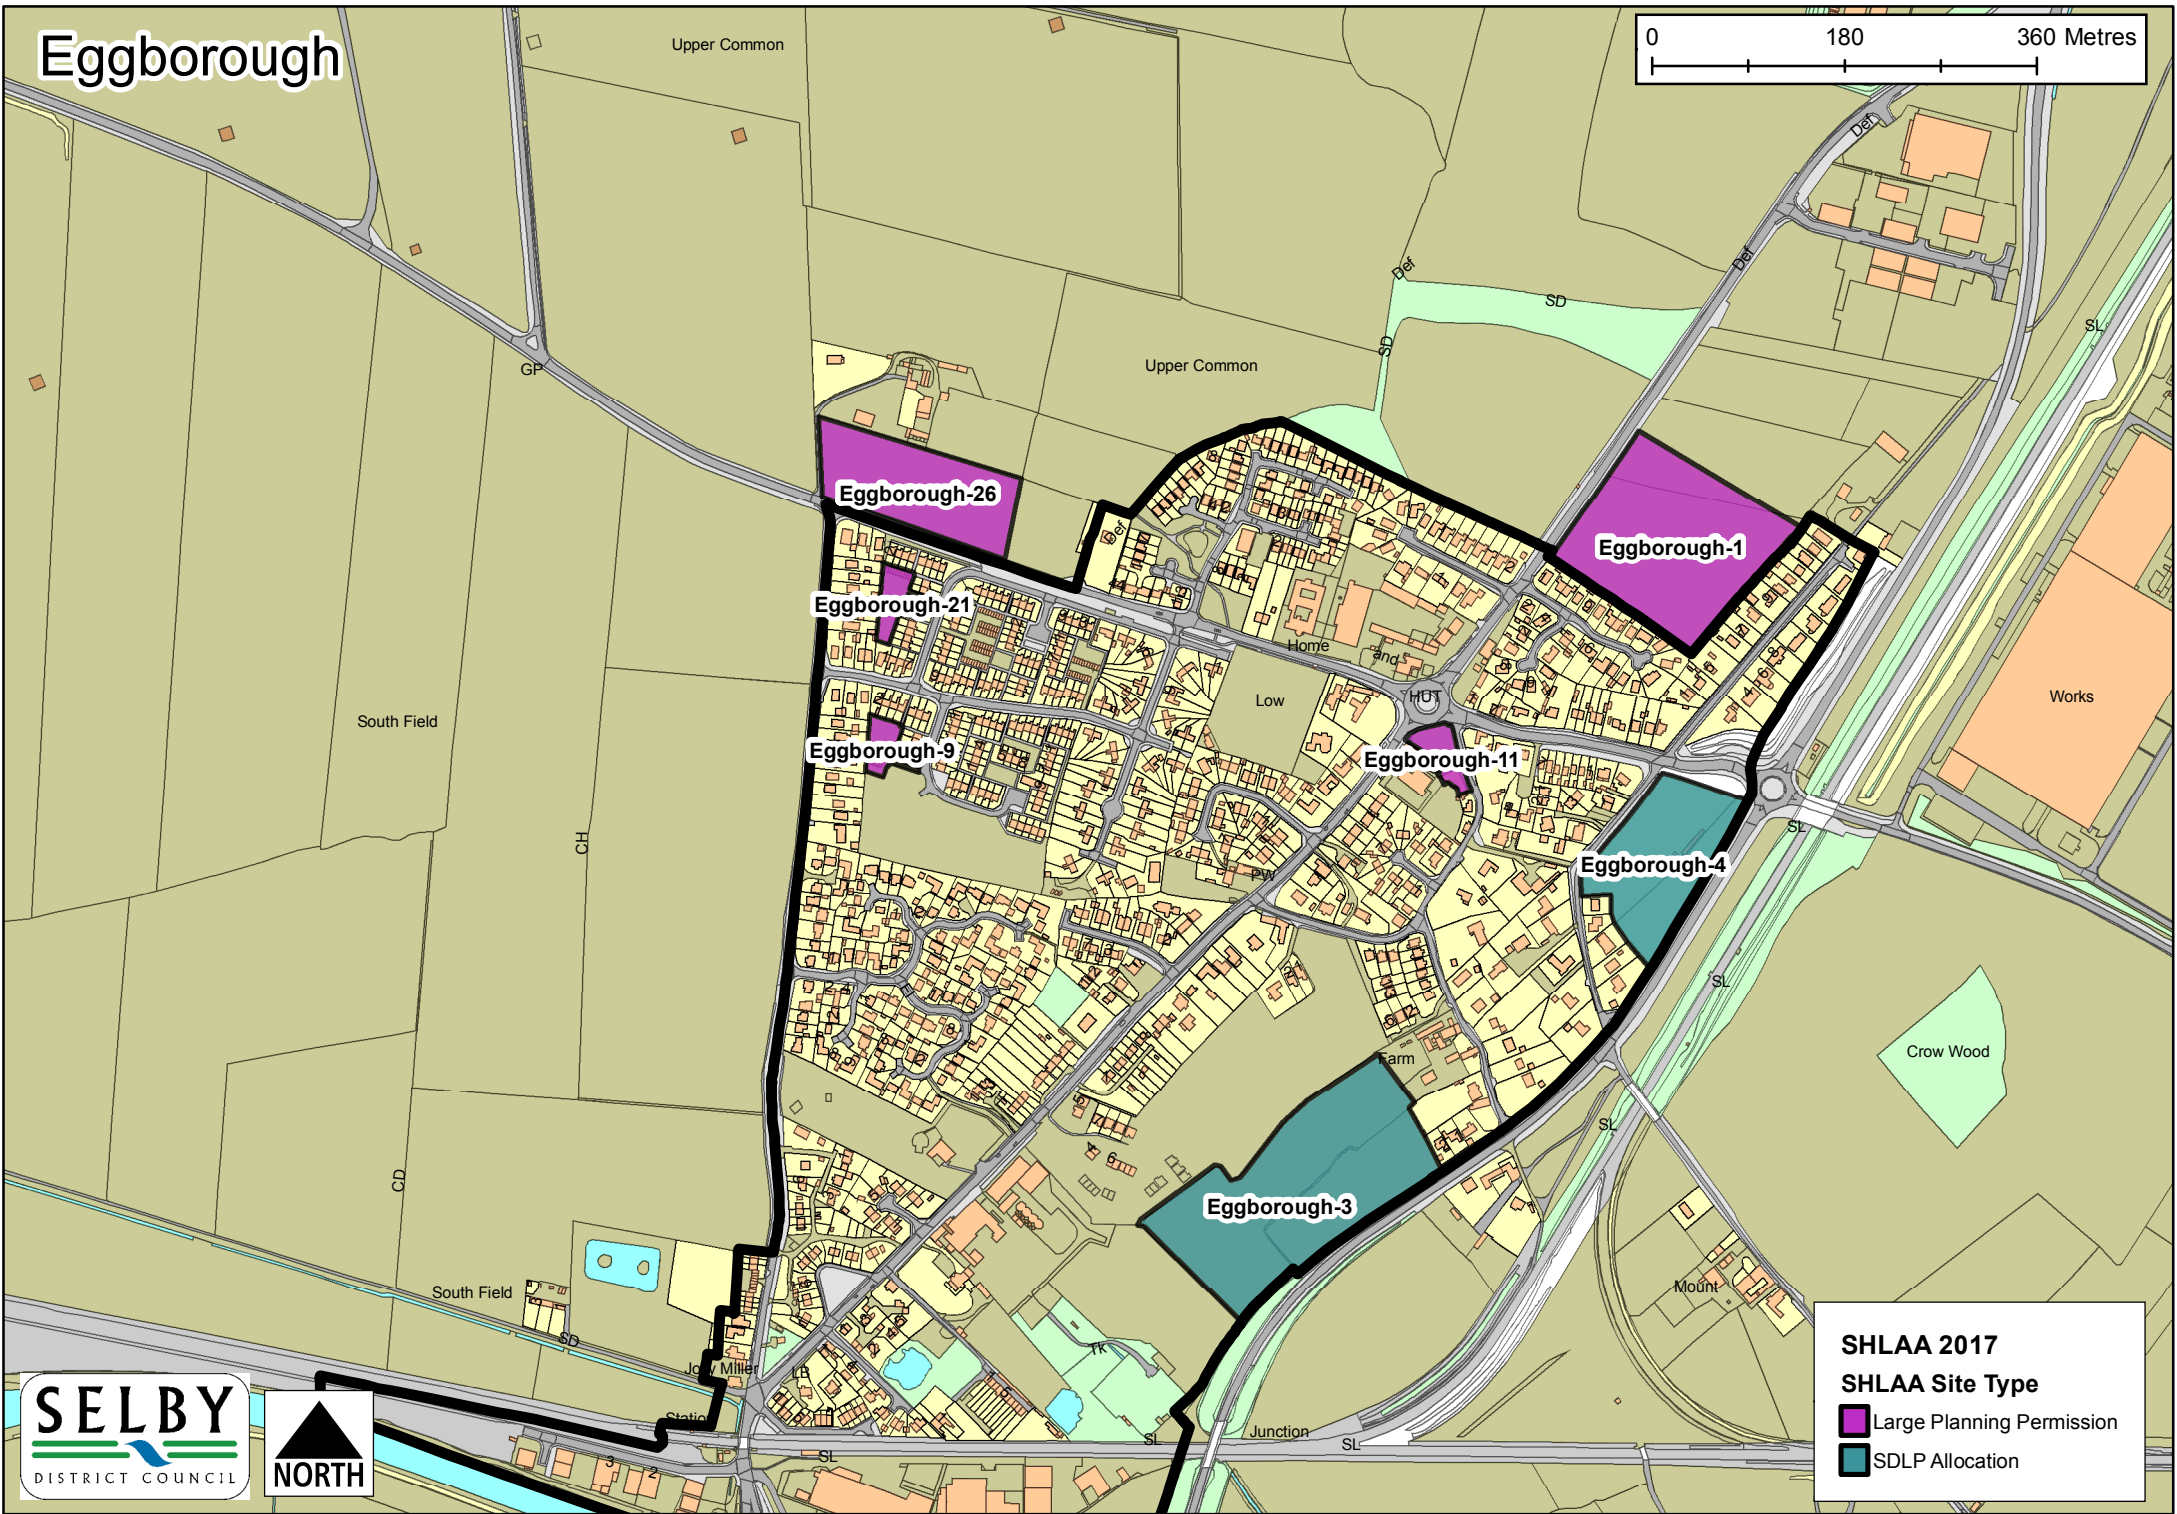

SHLAA 2017
SHLAA Site Type

- Large Planning Permission
- SDLP Allocation

Cawood

SHLAA 2017
SHLAA Site Type
■ Large Planning Permission

Church Fenton

SHLAA 2017
SHLAA Site Type
■ Large Planning Permission

Cliffe

SHLAA 2017
SHLAA Site Type
■ Large Planning Permission

Drax

SHLAA 2017
SHLAA Site Type
 Large Planning Permission

Eggborough

SHLAA 2017
SHLAA Site Type

-  Large Planning Permission
-  SDLP Allocation

Fairburn

SHLAA 2017
SHLAA Site Type
[Purple Box] Large Planning Permission

Gateforth

SHLAA 2017
SHLAA Site Type
■ Large Planning Permission

Hambleton

SHLAA 2017
SHLAA Site Type
■ Large Planning Permission

Hemingbrough