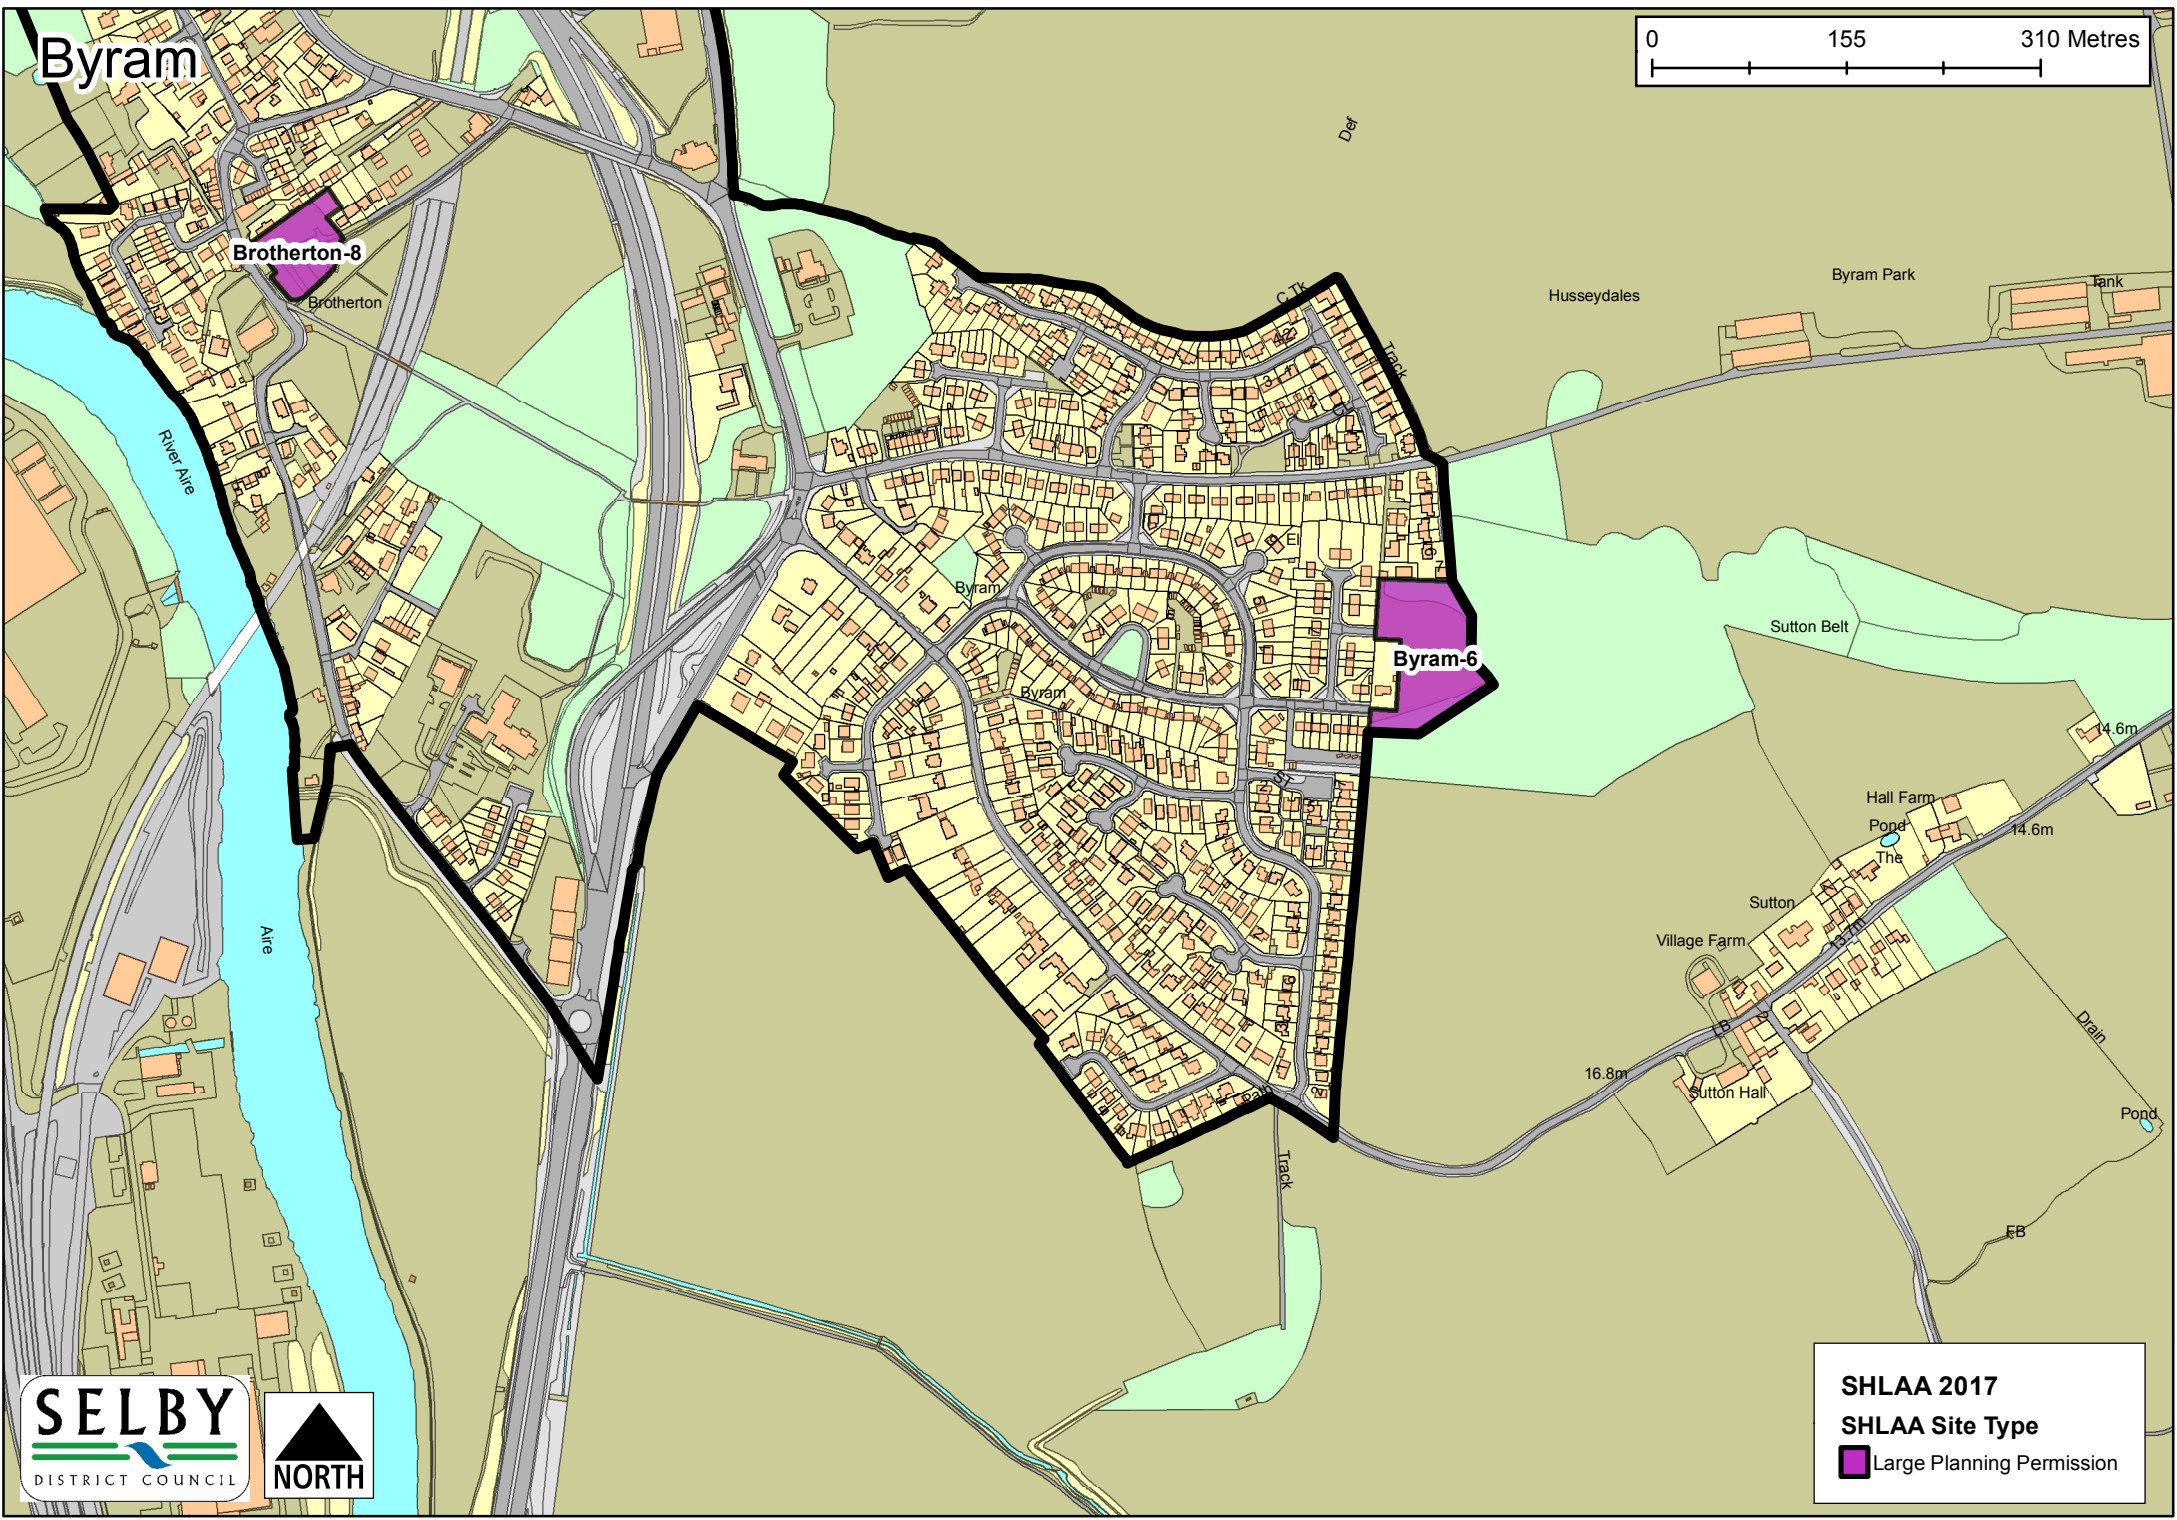

SHLAA 2017
SHLAA Site Type
■ Large Planning Permission

Brayton

SHLAA 2017
SHLAA Site Type
■ Large Planning Permission

Brotherton

SHLAA 2017
SHLAA Site Type
■ Large Planning Permission

Burn

SHLAA 2017
SHLAA Site Type
■ Large Planning Permission

Byram

Brotherton-8

Byram-6

SHLAA 2017
SHLAA Site Type
 Large Planning Permission

Camblesforth

SHLAA 2017
SHLAA Site Type

-  Large Planning Permission
-  SDLP Allocation

Carlton

SHLAA 2017
SHLAA Site Type

- Large Planning Permission
- SDLP Allocation

Cawood

SHLAA 2017
SHLAA Site Type
■ Large Planning Permission

Church Fenton

SHLAA 2017
SHLAA Site Type
■ Large Planning Permission

Cliffe

SHLAA 2017
SHLAA Site Type
■ Large Planning Permission

Drax

SHLAA 2017
SHLAA Site Type
 Large Planning Permission

Eggborough

SHLAA 2017
SHLAA Site Type

-  Large Planning Permission
-  SDLP Allocation

Fairburn