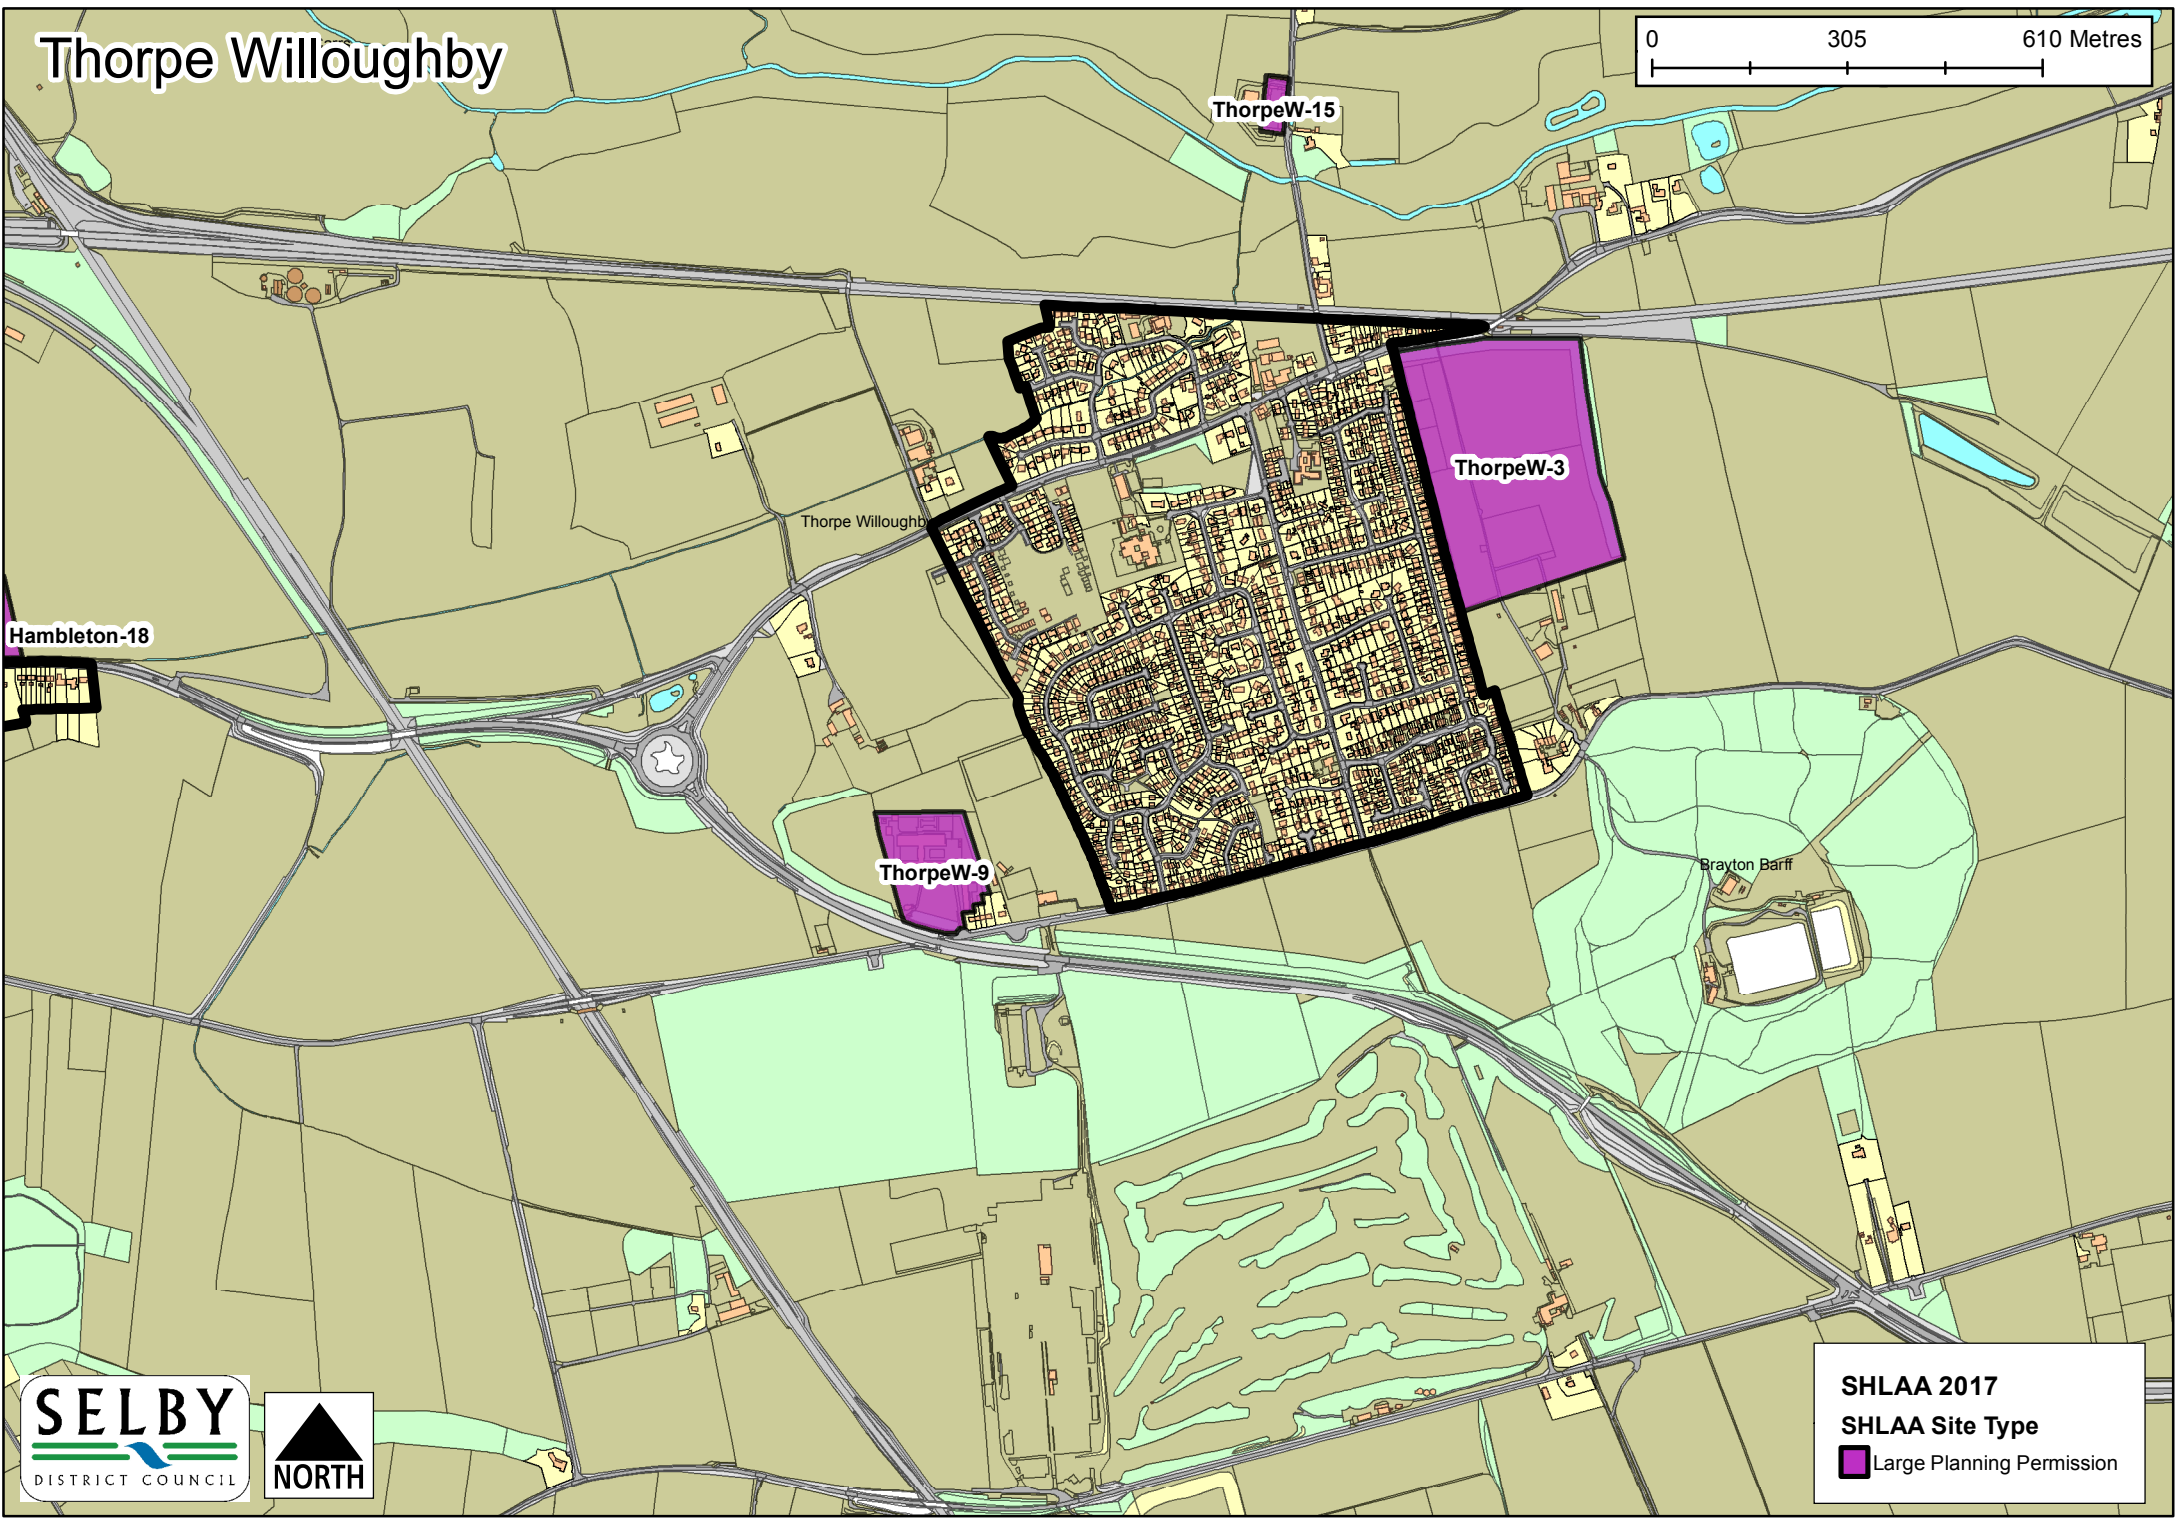

Selby

ThorpeW-3

Brayton-10 Brayton-20

Brayton-18

Brayton-21

SHLAA 2017
SHLAA Site Type

- Core Strategy Allocation
- Large Planning Permission
- SDLP Allocation

Selby Town Centre

SHLAA 2017
SHLAA Site Type

-  Large Planning Permission
-  SDLP Allocation

Sherburn in Elmet

SHLAA 2017
SHLAA Site Type

-  Large Planning Permission
-  SDLP Allocation

Skipwith

South Milford

SHLAA 2017
SHLAA Site Type
■ Large Planning Permission

Tadcaster

SHLAA 2017
SHLAA Site Type

-  Large Planning Permission
-  SDLP Allocation

Thorpe Willoughby

Ulleskelf

SHLAA 2017
SHLAA Site Type
■ Large Planning Permission

Whitley

Kellington Common

South Moor

Whitley

Whitley-14

Whitley-13

Whitley-2

Whitley Lee

Whitley

SHLAA 2017
SHLAA Site Type
■ Large Planning Permission