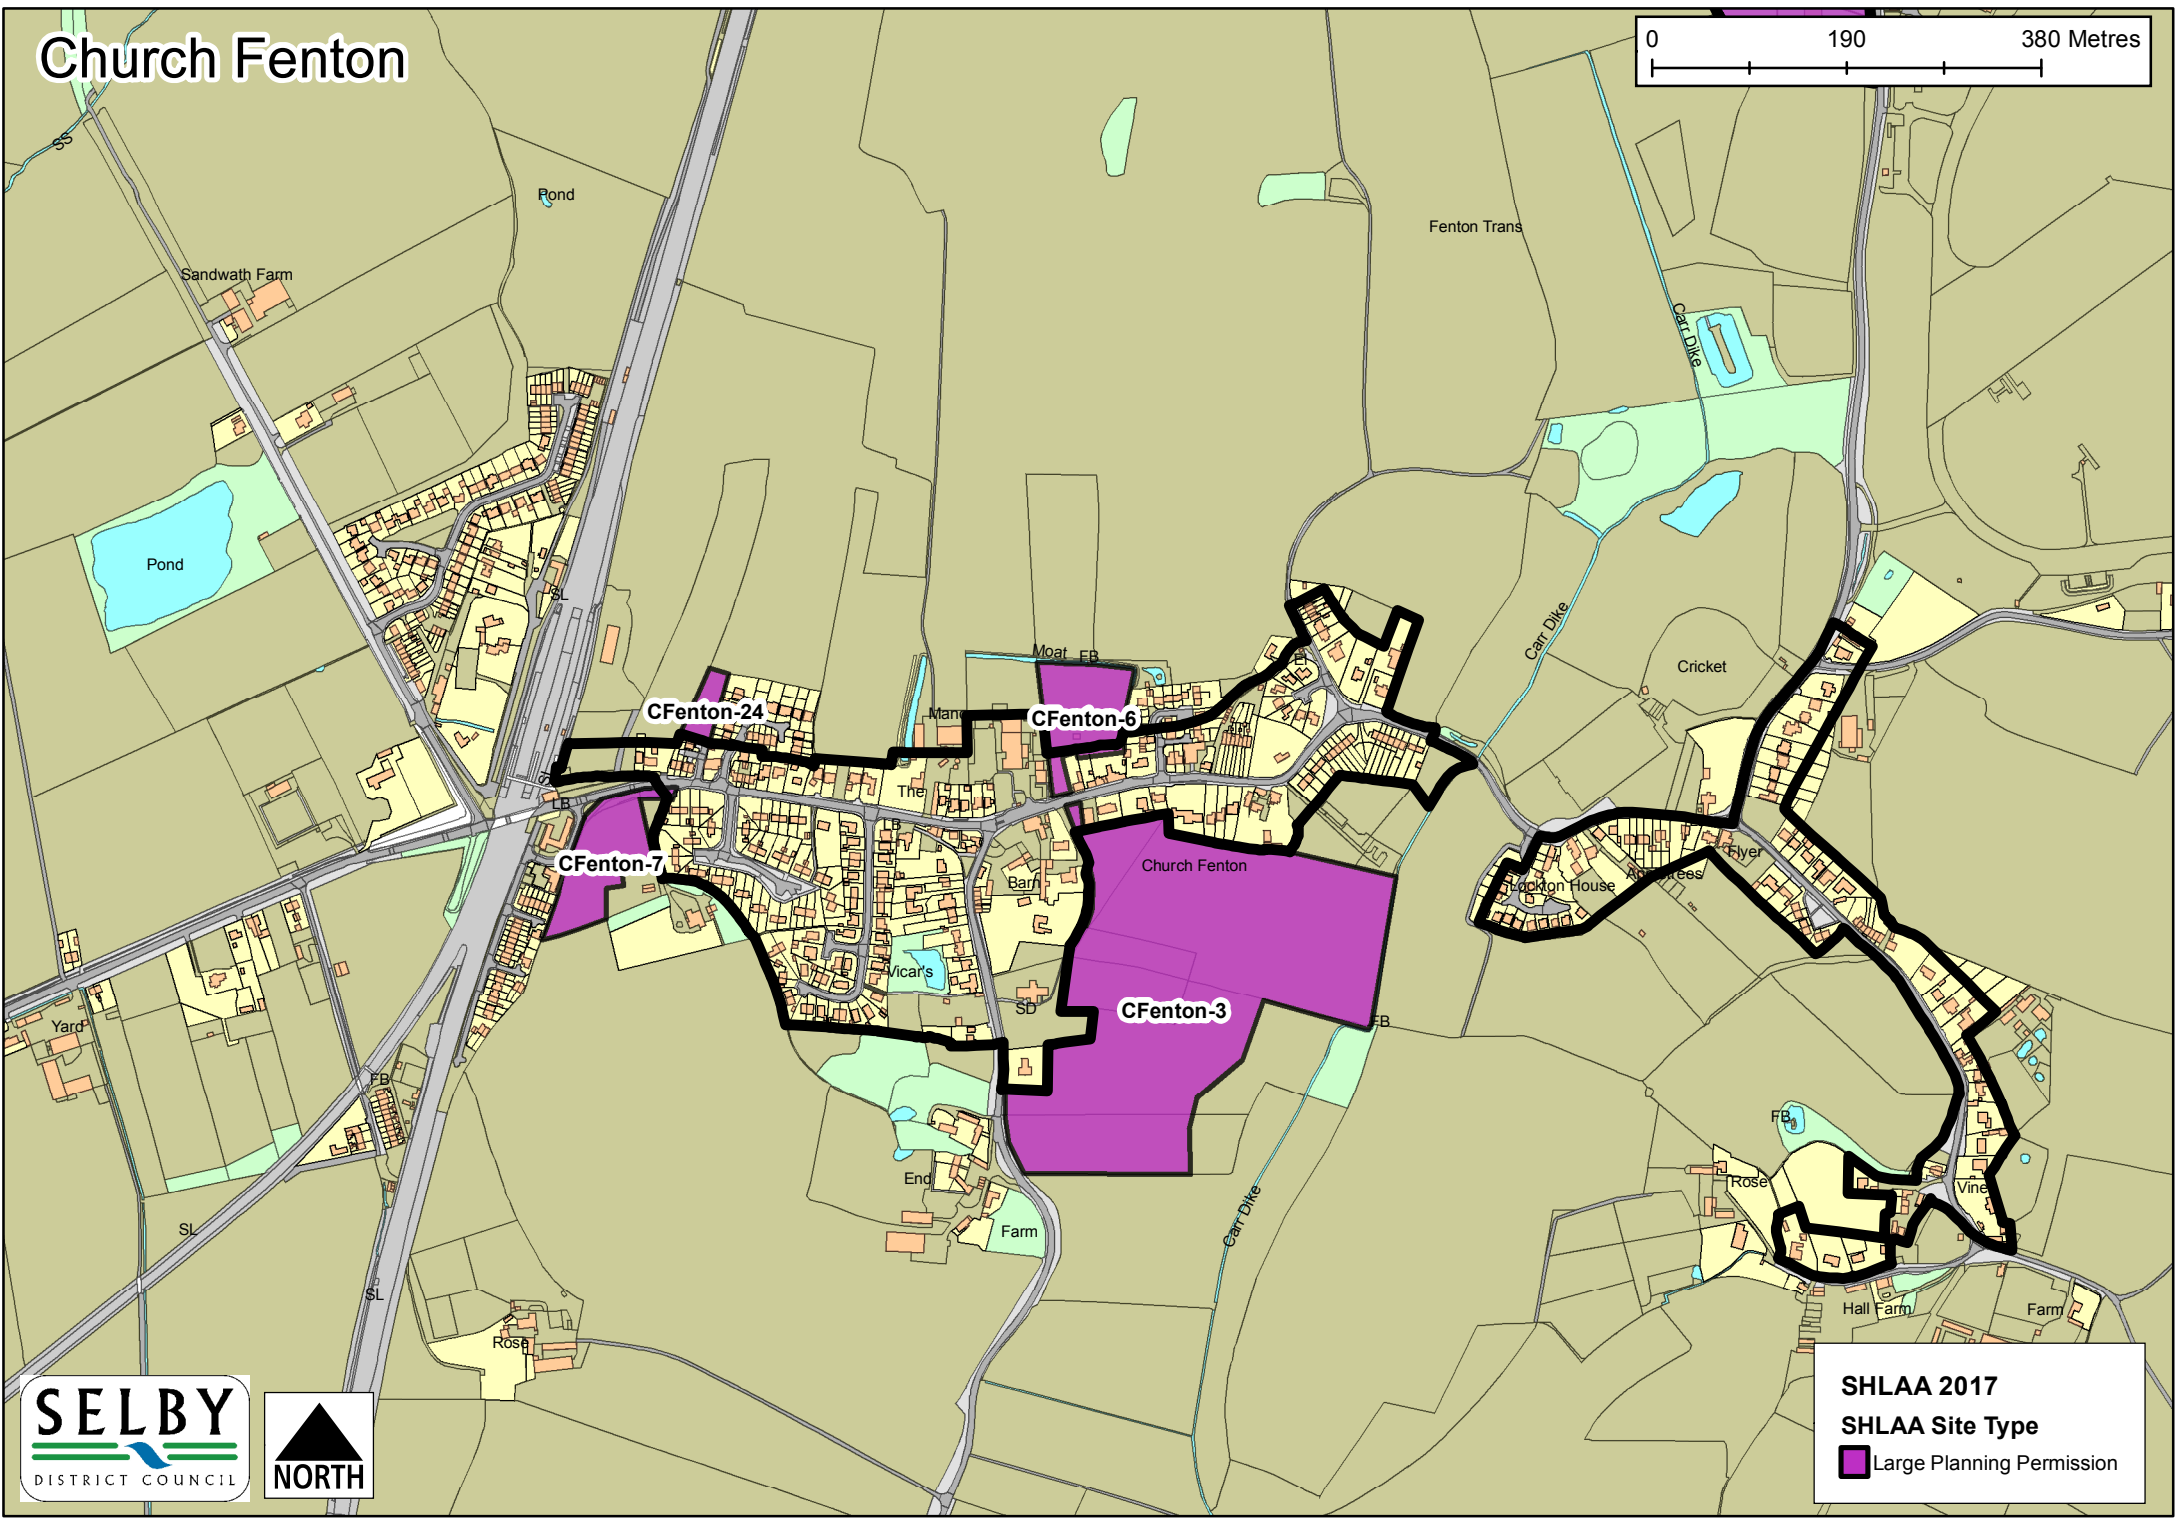

SHLAA 2017
SHLAA Site Type

- Large Planning Permission
- SDLP Allocation

Cawood

SHLAA 2017
SHLAA Site Type
■ Large Planning Permission

Church Fenton

SHLAA 2017
SHLAA Site Type
■ Large Planning Permission

Cliffe

SHLAA 2017
SHLAA Site Type
■ Large Planning Permission

Drax

SHLAA 2017
SHLAA Site Type
 Large Planning Permission

Eggborough

SHLAA 2017
SHLAA Site Type

-  Large Planning Permission
-  SDLP Allocation

Fairburn

SHLAA 2017
SHLAA Site Type
[Purple Box] Large Planning Permission

Gateforth

SHLAA 2017
SHLAA Site Type
■ Large Planning Permission

Hambleton

SHLAA 2017
SHLAA Site Type
■ Large Planning Permission

Hemingbrough