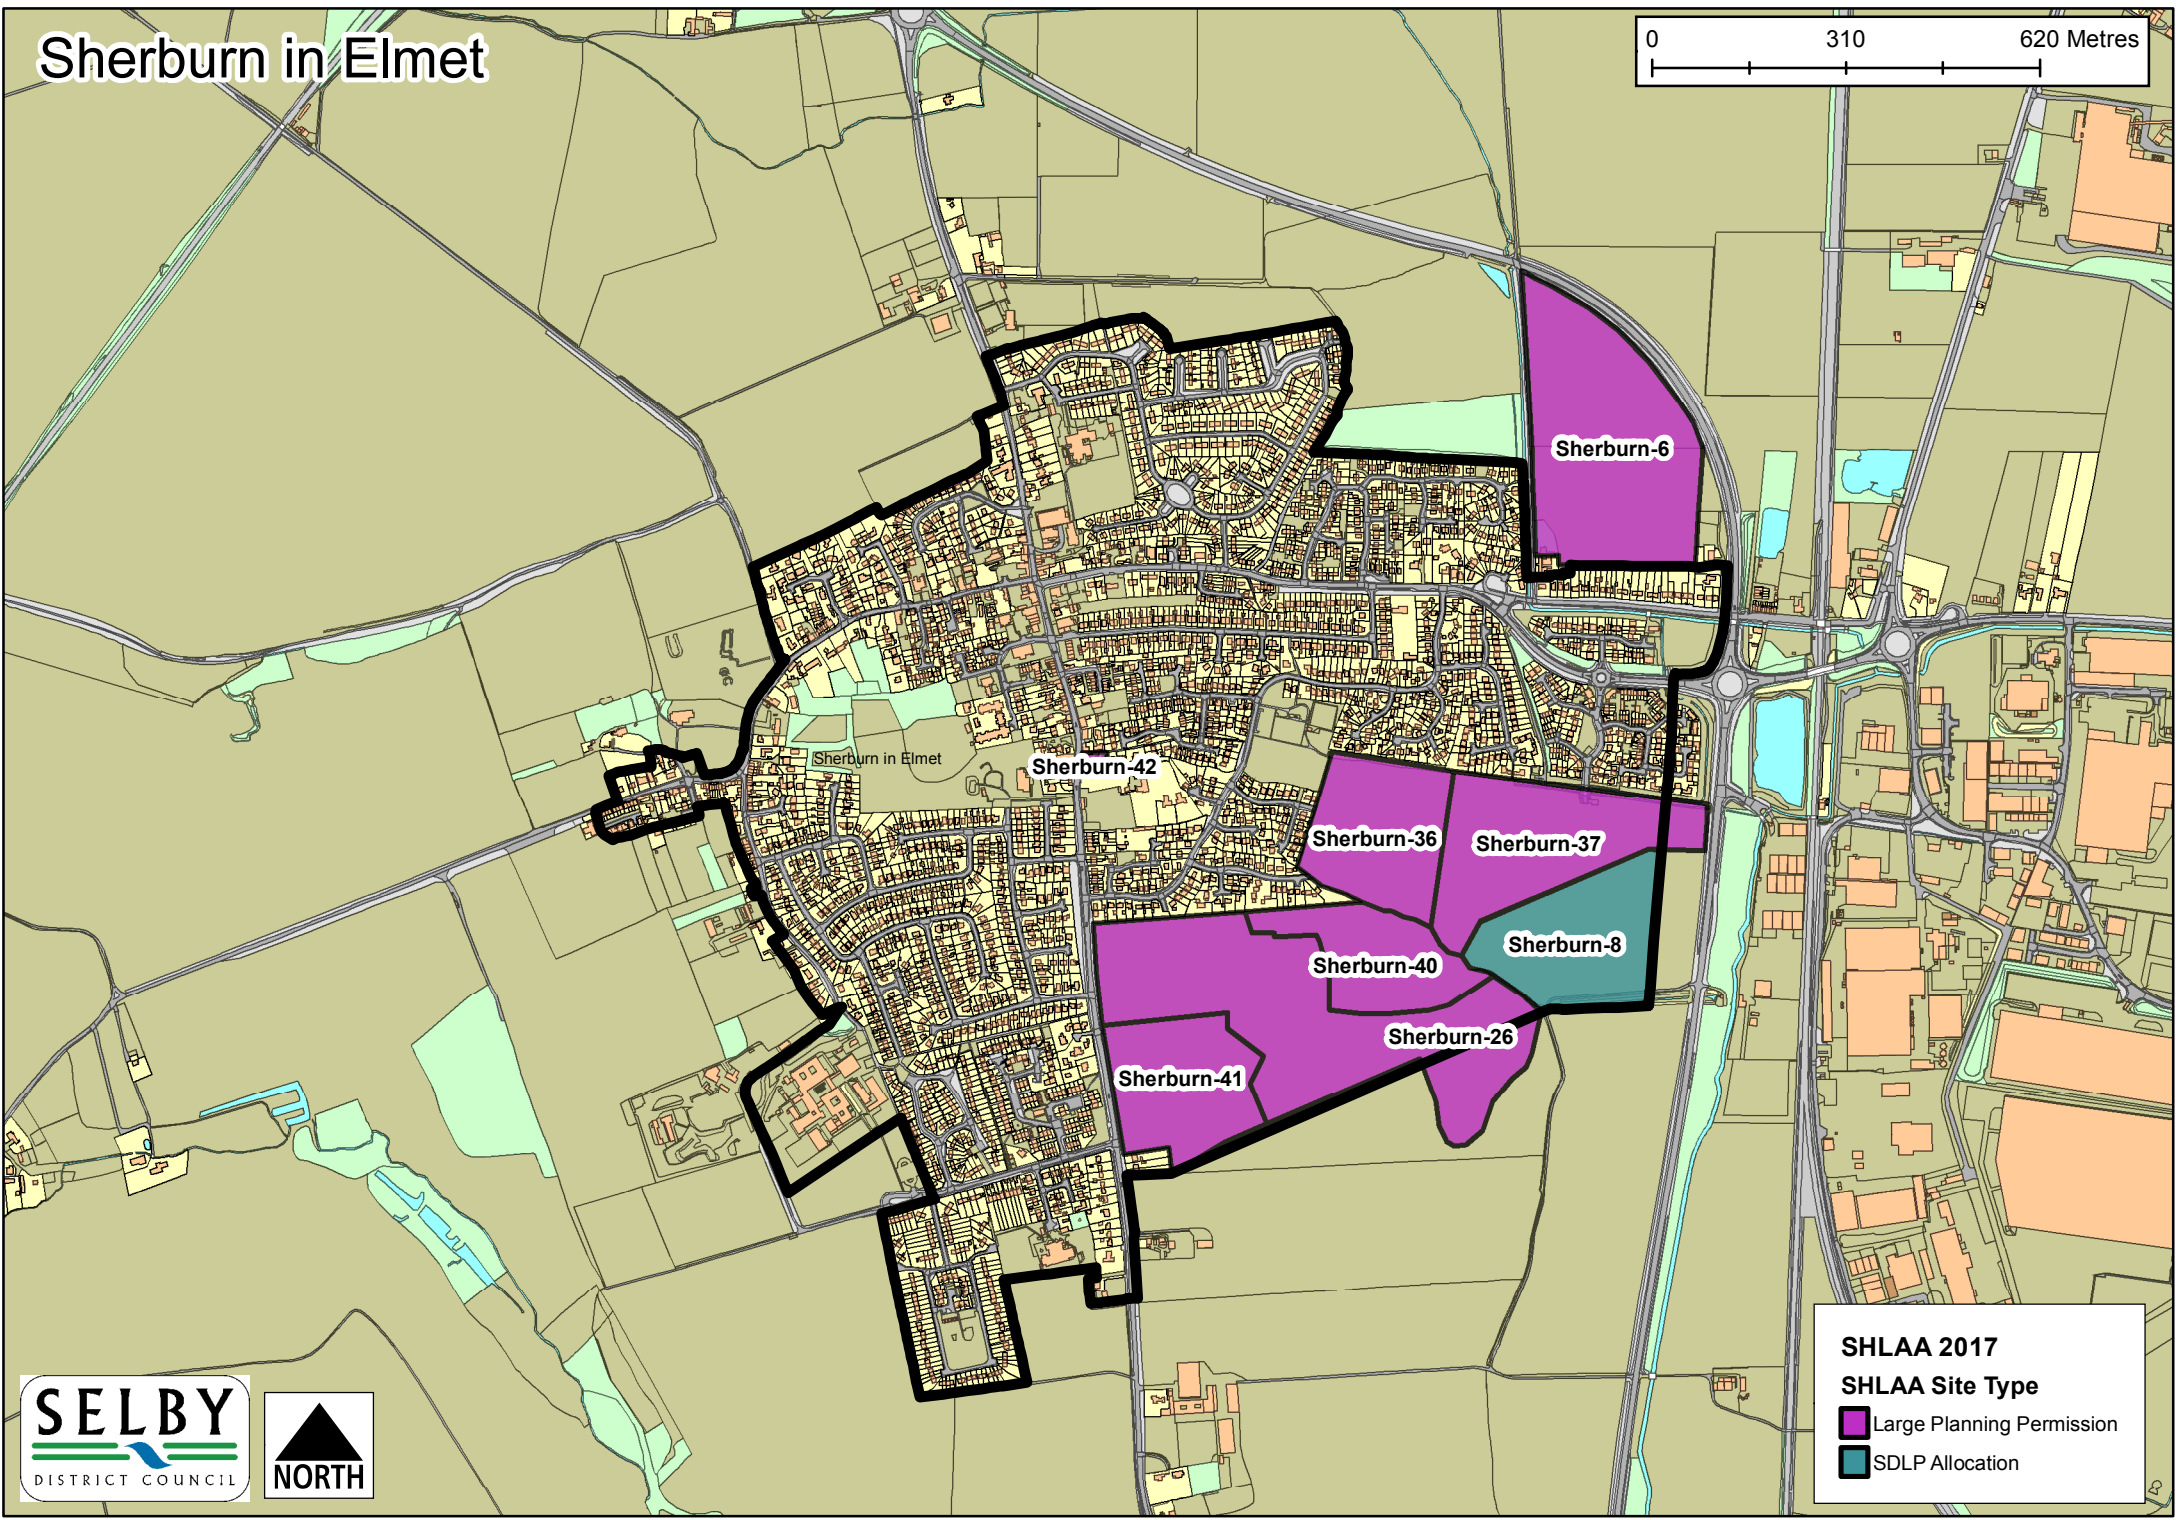

Selby

ThorpeW-3

Brayton-10 Brayton-20

Brayton-18

Brayton-21

SHLAA 2017
SHLAA Site Type

- Core Strategy Allocation
- Large Planning Permission
- SDLP Allocation

Selby Town Centre

SHLAA 2017
SHLAA Site Type

-  Large Planning Permission
-  SDLP Allocation

Sherburn in Elmet

SHLAA 2017
SHLAA Site Type

-  Large Planning Permission
-  SDLP Allocation

Skipwith

South Milford

SHLAA 2017
SHLAA Site Type
■ Large Planning Permission

Tadcaster

SHLAA 2017
SHLAA Site Type

-  Large Planning Permission
-  SDLP Allocation

Thorpe Willoughby

Ulleskelf

SHLAA 2017
SHLAA Site Type
■ Large Planning Permission

Whitley

Kellington Common