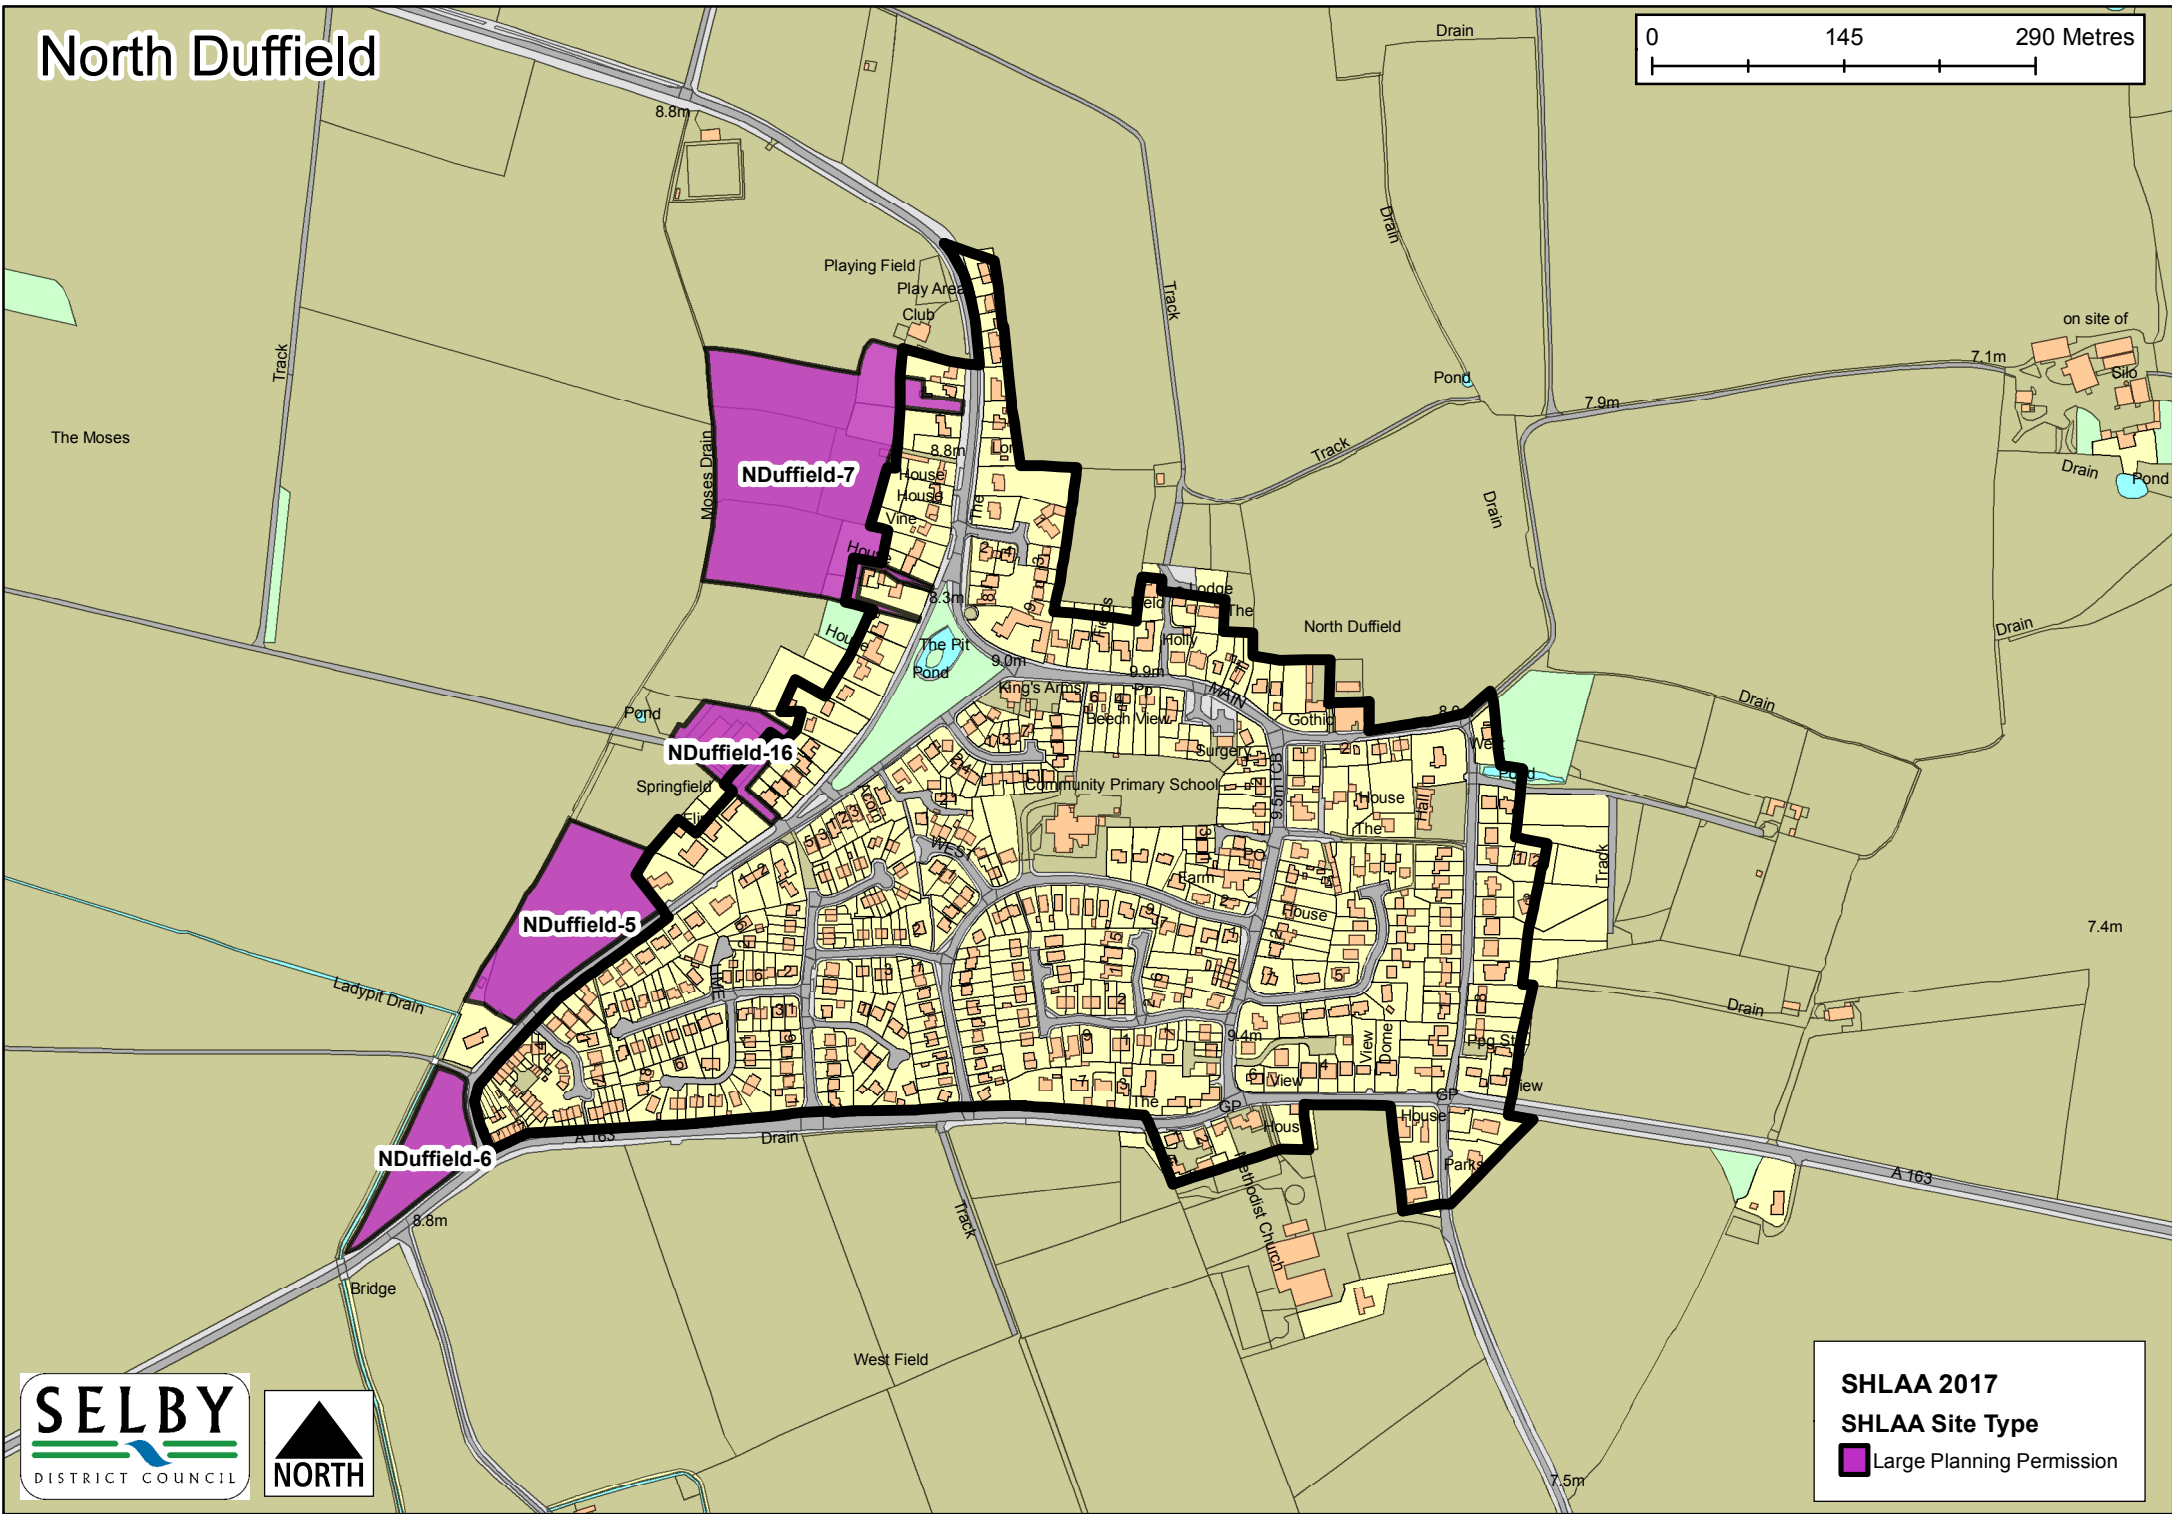

SHLAA 2017
SHLAA Site Type
[Purple Box] Large Planning Permission

Gateforth

SHLAA 2017
SHLAA Site Type
■ Large Planning Permission

Hambleton

SHLAA 2017
SHLAA Site Type
■ Large Planning Permission

Hemingbrough

SHLAA 2017
SHLAA Site Type
■ Large Planning Permission

Monk Fyston

SHLAA 2017
SHLAA Site Type
■ Large Planning Permission

Newton Kyme

SHLAA 2017
SHLAA Site Type
■ Large Planning Permission

North Duffield

Osgodby

SHLAA 2017
SHLAA Site Type

-  Core Strategy Allocation
-  Large Planning Permission
-  SDLP Allocation

RAF Church Fenton

SHLAA 2017
SHLAA Site Type
■ Large Planning Permission

Riccall

SHLAA 2017
SHLAA Site Type
■ Large Planning Permission

Selby

ThorpeW-3

Brayton-10 Brayton-20

Brayton-18

Brayton-21

SHLAA 2017
SHLAA Site Type

- Core Strategy Allocation
- Large Planning Permission
- SDLP Allocation

Selby Town Centre