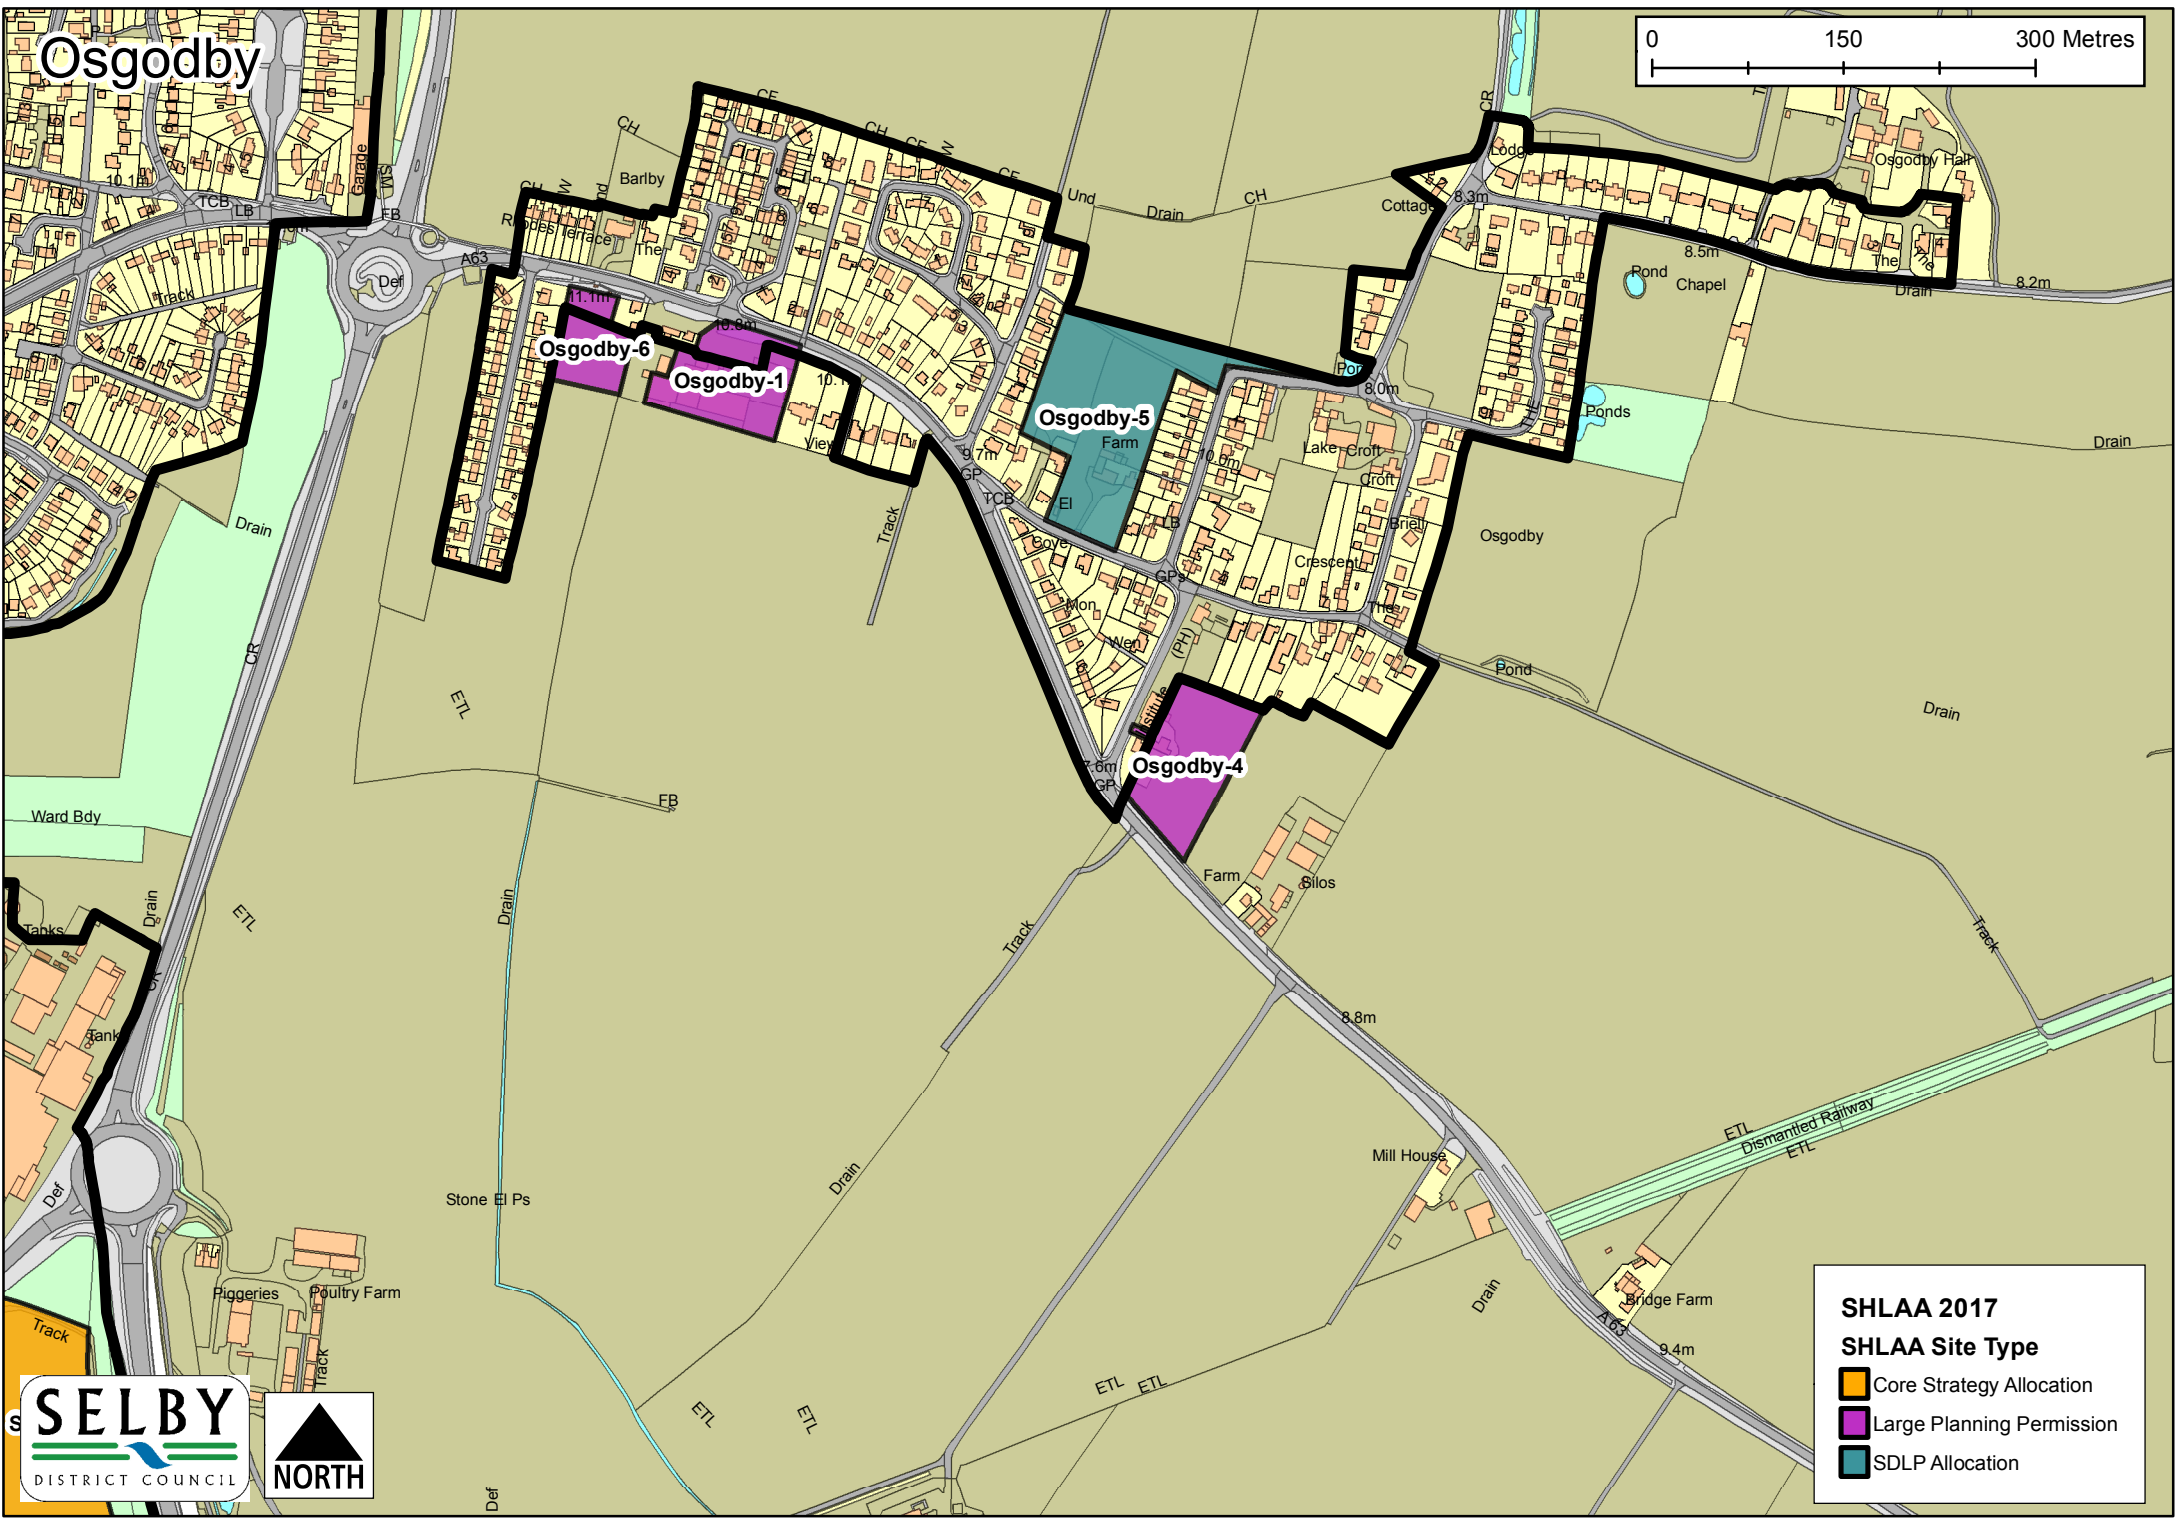

SHLAA 2017
SHLAA Site Type
[Purple Box] Large Planning Permission

Gateforth

SHLAA 2017
SHLAA Site Type
■ Large Planning Permission

Hambleton

SHLAA 2017
SHLAA Site Type
■ Large Planning Permission

Hemingbrough

SHLAA 2017
SHLAA Site Type
■ Large Planning Permission

Monk Fyston

SHLAA 2017
SHLAA Site Type
■ Large Planning Permission

Newton Kyme

SHLAA 2017
SHLAA Site Type
■ Large Planning Permission

North Duffield

Osgodby

SHLAA 2017
SHLAA Site Type

-  Core Strategy Allocation
-  Large Planning Permission
-  SDLP Allocation

RAF Church Fenton

SHLAA 2017
SHLAA Site Type
■ Large Planning Permission

Riccall

SHLAA 2017
SHLAA Site Type
■ Large Planning Permission

SHLAA 2017
SHLAA Site Type

-  Large Planning Permission
-  SDLP Allocation

Sherburn in Elmet

SHLAA 2017
SHLAA Site Type

-  Large Planning Permission
-  SDLP Allocation

Skipwith

South Milford

SHLAA 2017
SHLAA Site Type
■ Large Planning Permission