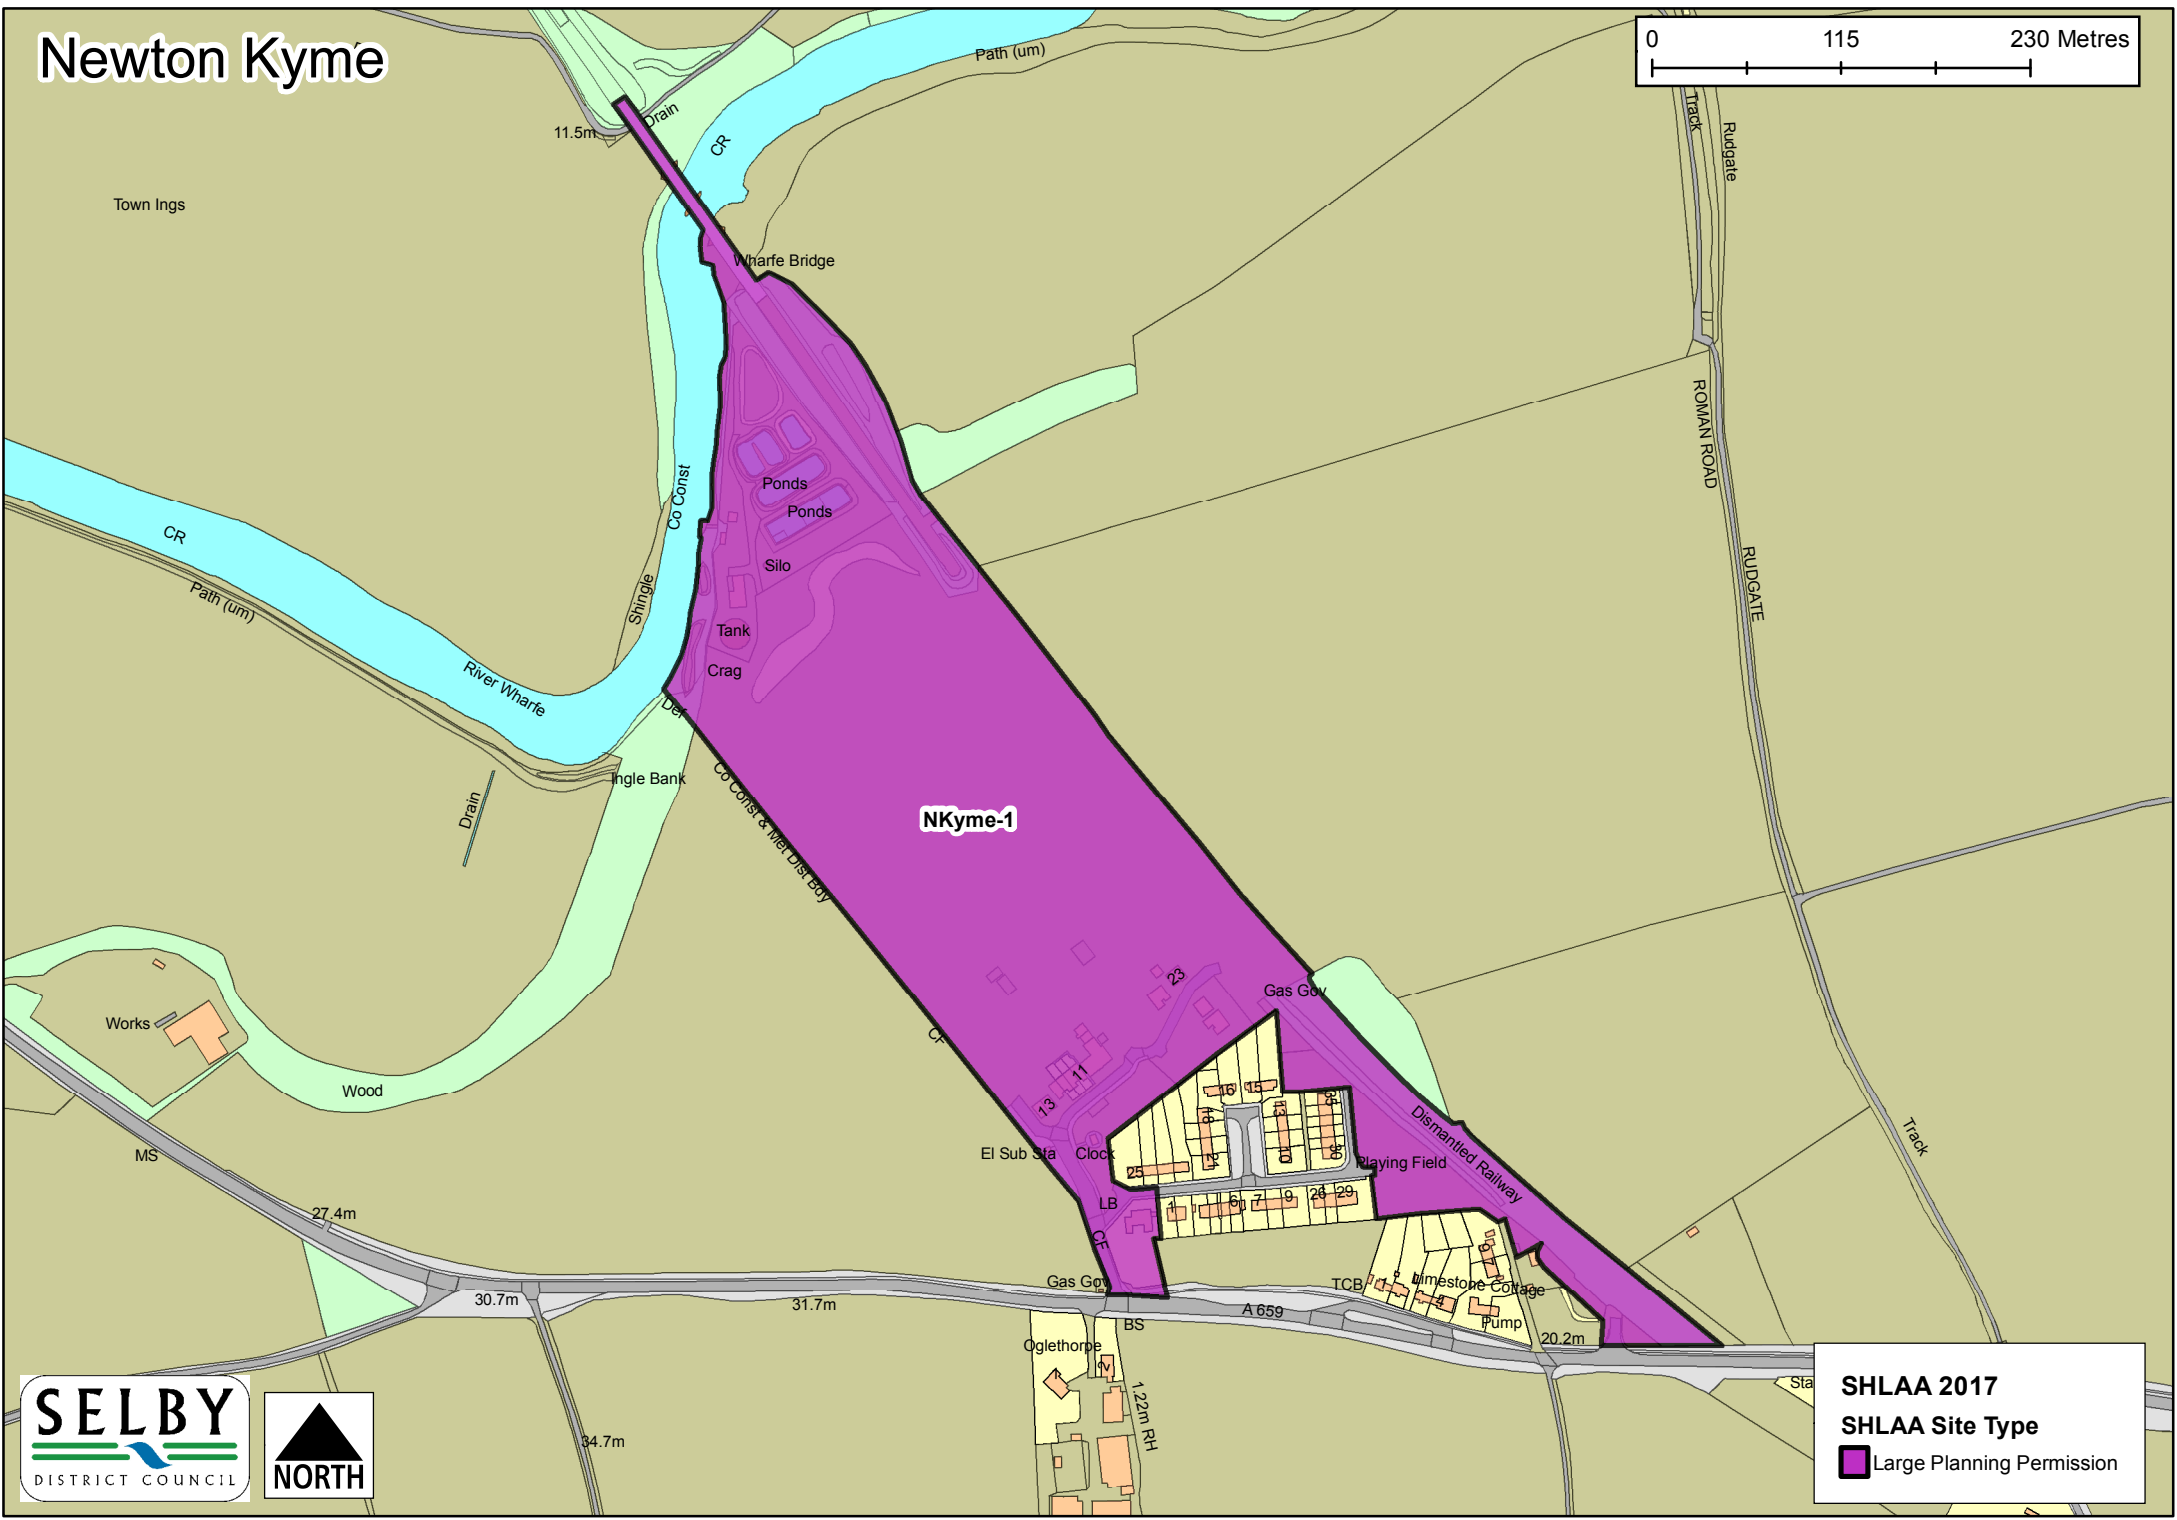

SHLAA 2017
SHLAA Site Type
■ Large Planning Permission

Drax

SHLAA 2017
SHLAA Site Type
 Large Planning Permission

Eggborough

SHLAA 2017
SHLAA Site Type

-  Large Planning Permission
-  SDLP Allocation

Fairburn

SHLAA 2017
SHLAA Site Type
[Purple Box] Large Planning Permission

Gateforth

SHLAA 2017
SHLAA Site Type
■ Large Planning Permission

Hambleton

SHLAA 2017
SHLAA Site Type
■ Large Planning Permission

Hemingbrough

SHLAA 2017
SHLAA Site Type
■ Large Planning Permission

Monk Fyston

SHLAA 2017
SHLAA Site Type
■ Large Planning Permission

Newton Kyme

SHLAA 2017
SHLAA Site Type
■ Large Planning Permission

North Duffield

Osgodby