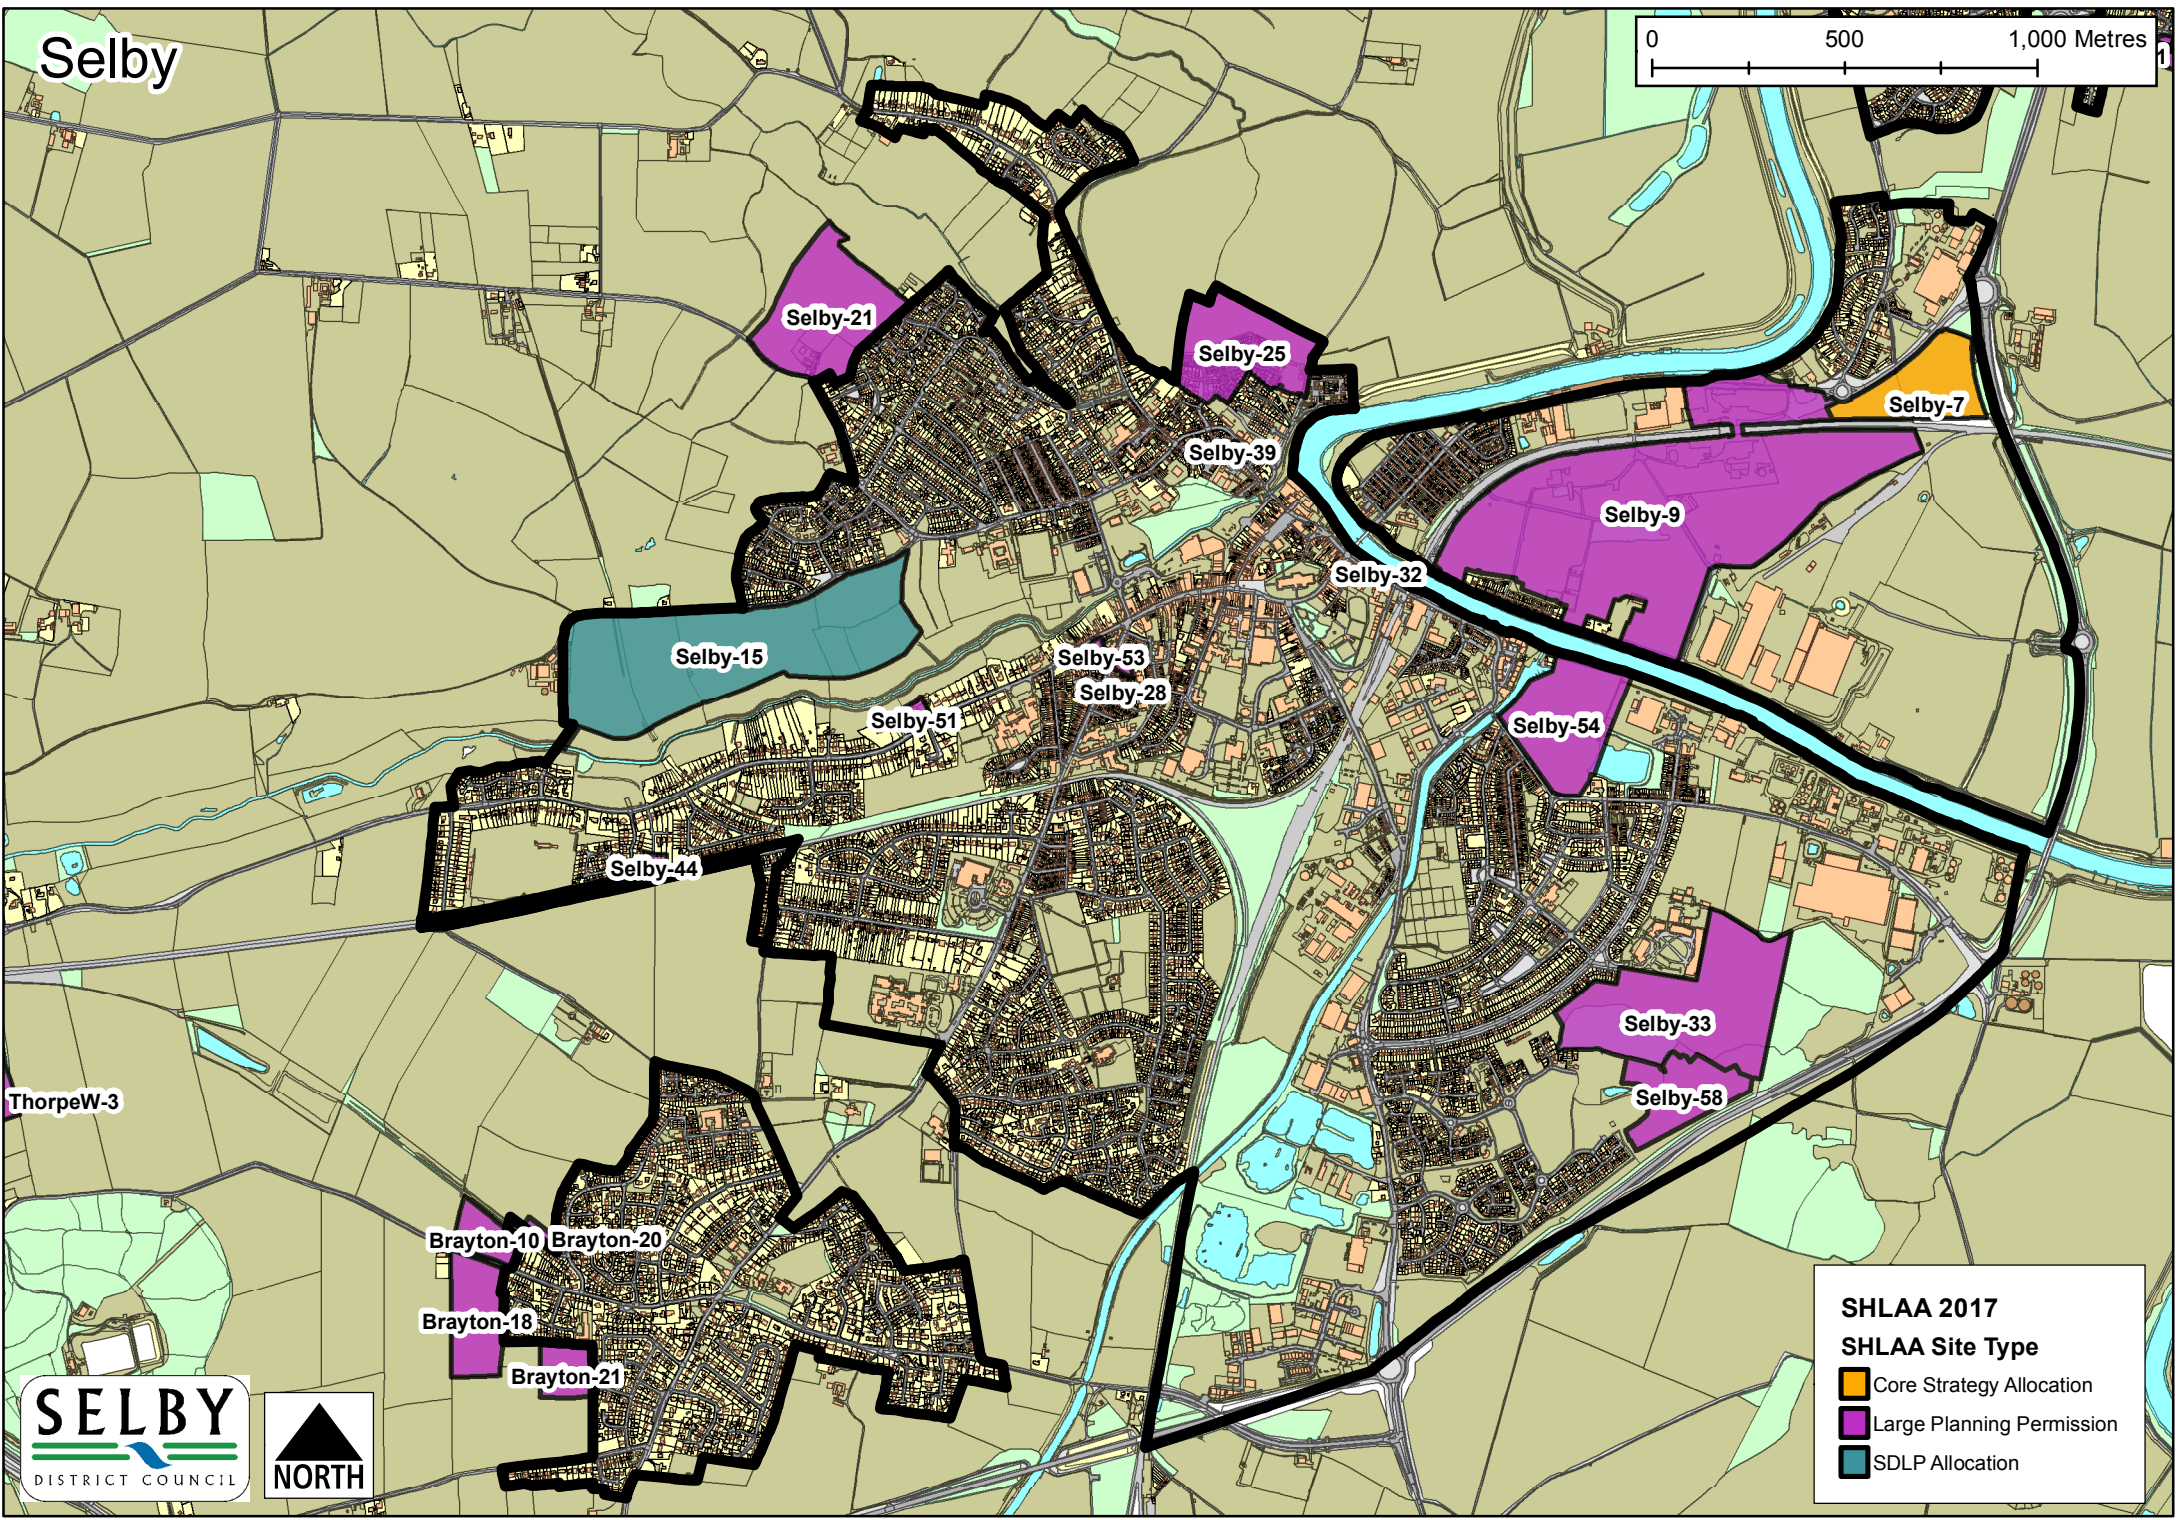

SHLAA 2017
SHLAA Site Type
■ Large Planning Permission

Monk Fyston

SHLAA 2017
SHLAA Site Type
■ Large Planning Permission

Newton Kyme

SHLAA 2017
SHLAA Site Type
■ Large Planning Permission

North Duffield

Osgodby

SHLAA 2017
SHLAA Site Type

-  Core Strategy Allocation
-  Large Planning Permission
-  SDLP Allocation

RAF Church Fenton

SHLAA 2017
SHLAA Site Type
■ Large Planning Permission

Riccall

SHLAA 2017
SHLAA Site Type
■ Large Planning Permission

Selby

ThorpeW-3

Brayton-10 Brayton-20

Brayton-18

Brayton-21

SHLAA 2017
SHLAA Site Type

- Core Strategy Allocation
- Large Planning Permission
- SDLP Allocation

Selby Town Centre

SHLAA 2017
SHLAA Site Type

-  Large Planning Permission
-  SDLP Allocation

Sherburn in Elmet

SHLAA 2017
SHLAA Site Type

-  Large Planning Permission
-  SDLP Allocation

Skipwith

South Milford

SHLAA 2017
SHLAA Site Type
■ Large Planning Permission