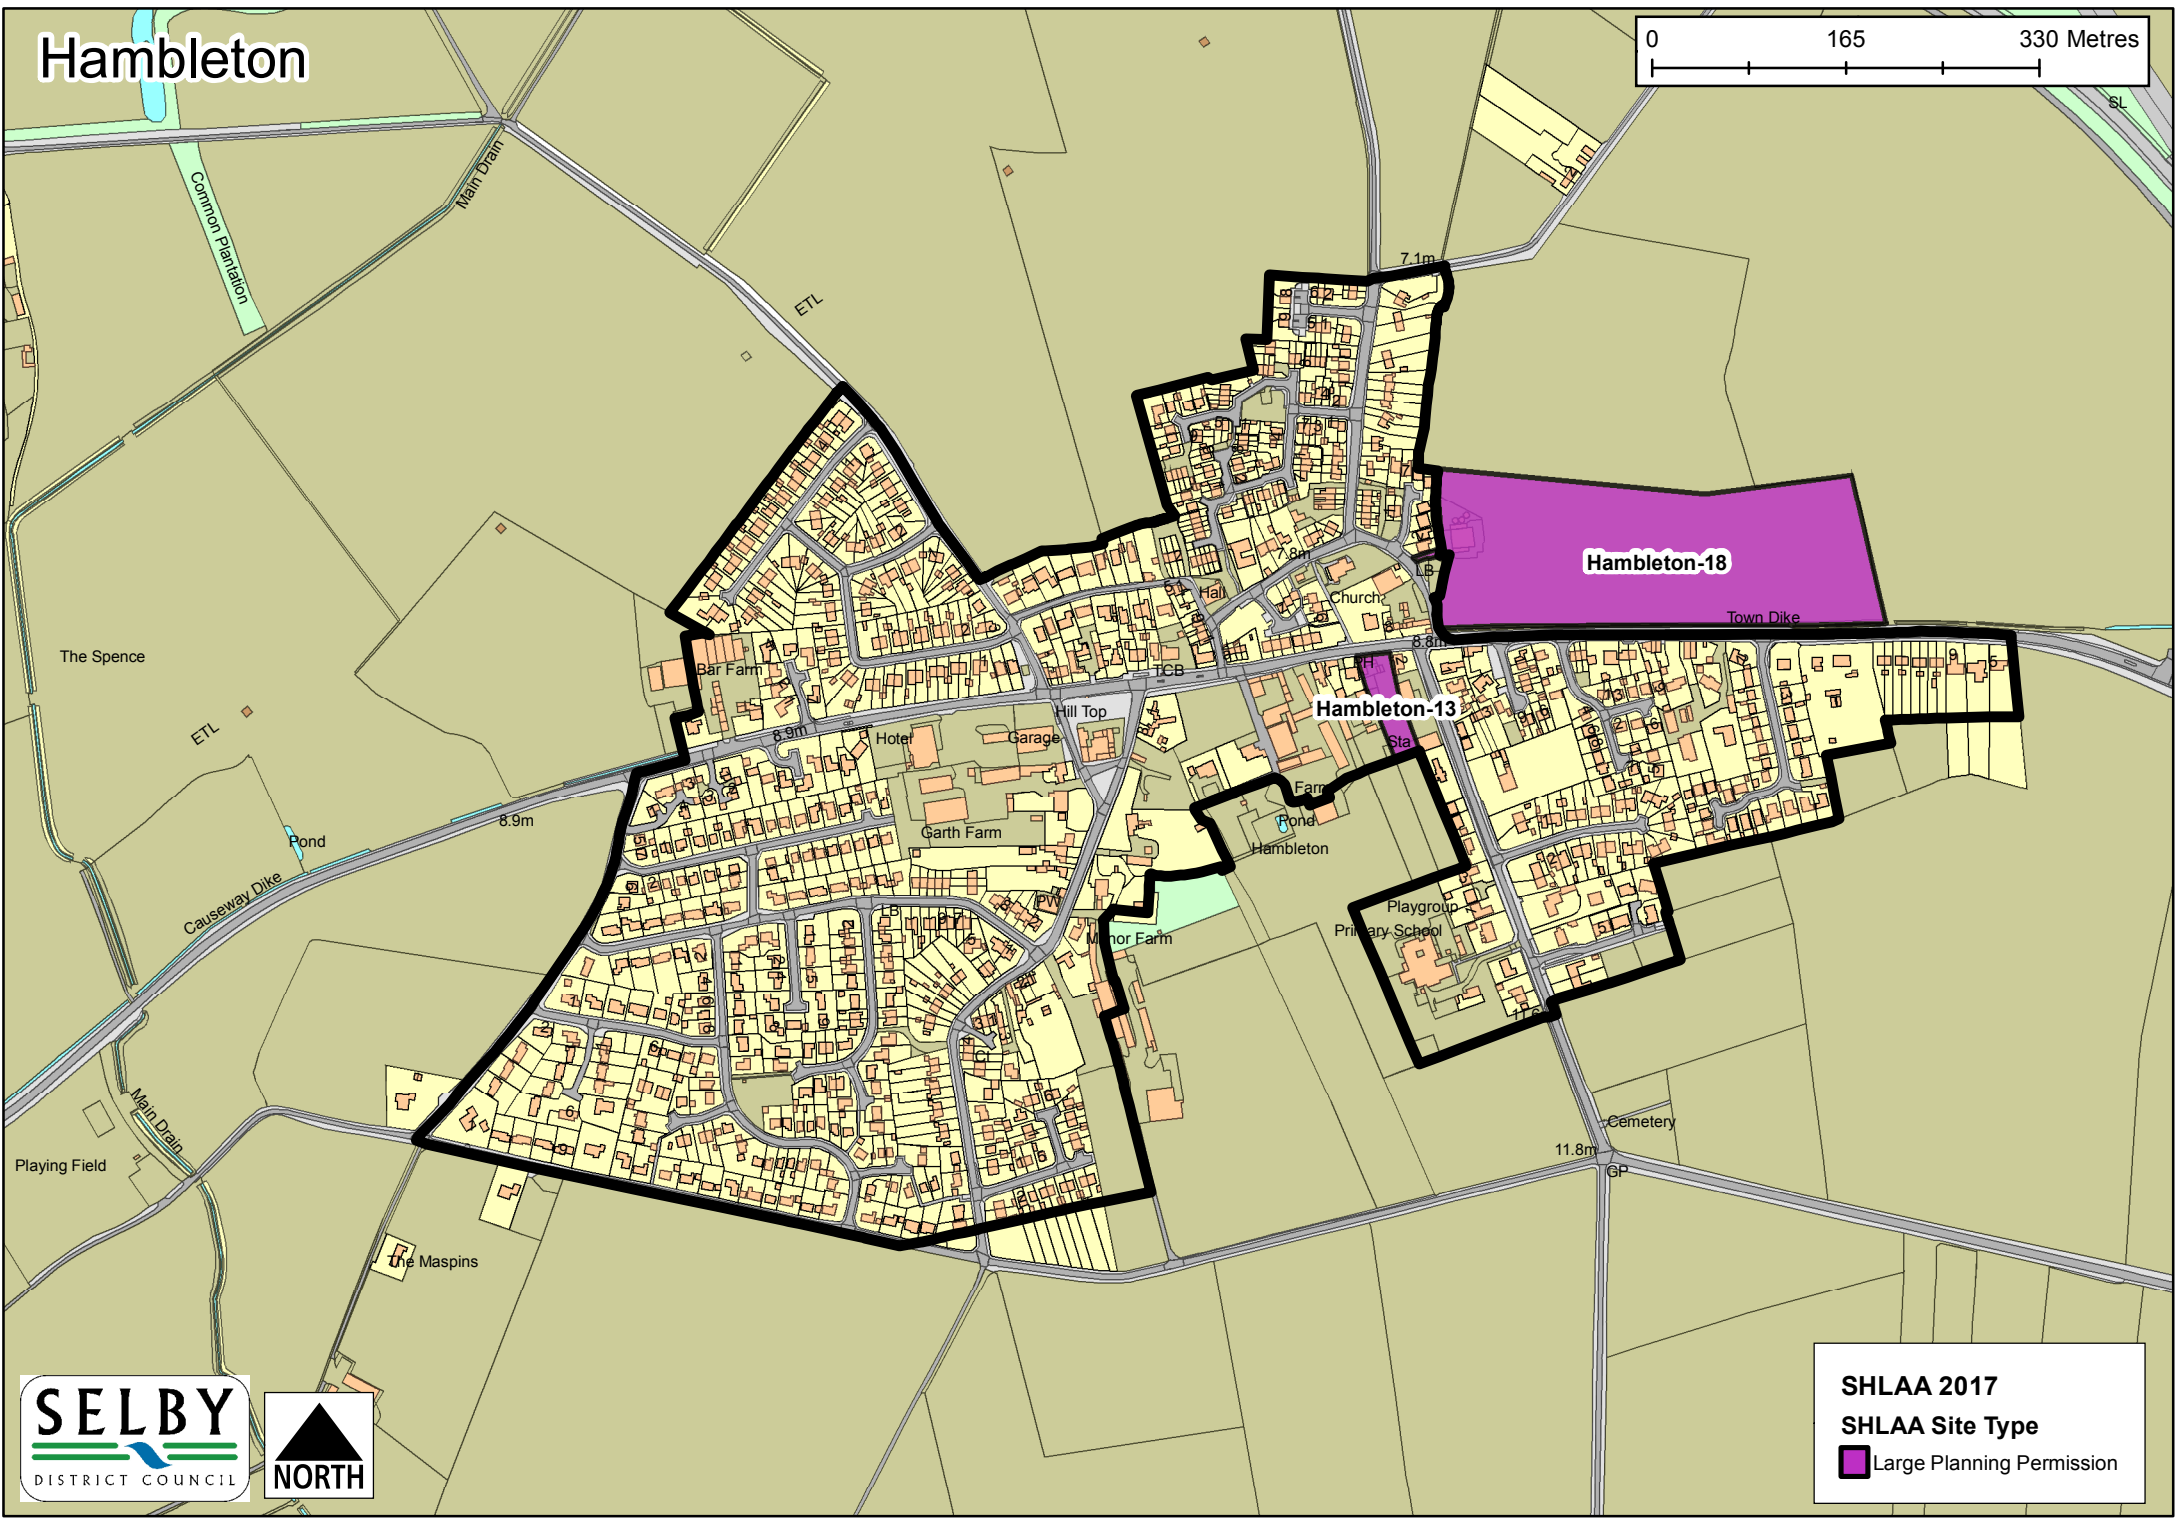

SHLAA 2017
SHLAA Site Type

- Large Planning Permission
- SDLP Allocation

Cawood

SHLAA 2017
SHLAA Site Type
■ Large Planning Permission

Church Fenton

SHLAA 2017
SHLAA Site Type
■ Large Planning Permission

Cliffe

SHLAA 2017
SHLAA Site Type
■ Large Planning Permission

Drax

SHLAA 2017
SHLAA Site Type
 Large Planning Permission

Eggborough

SHLAA 2017
SHLAA Site Type

-  Large Planning Permission
-  SDLP Allocation

Fairburn

SHLAA 2017
SHLAA Site Type
[Purple Box] Large Planning Permission

Gateforth

SHLAA 2017
SHLAA Site Type
■ Large Planning Permission

Hambleton

SHLAA 2017
SHLAA Site Type
■ Large Planning Permission

Hemingbrough

SHLAA 2017
SHLAA Site Type
■ Large Planning Permission

Monk Fyston

SHLAA 2017
SHLAA Site Type
■ Large Planning Permission

Newton Kyme

SHLAA 2017
SHLAA Site Type
■ Large Planning Permission

North Duffield

Osgodby