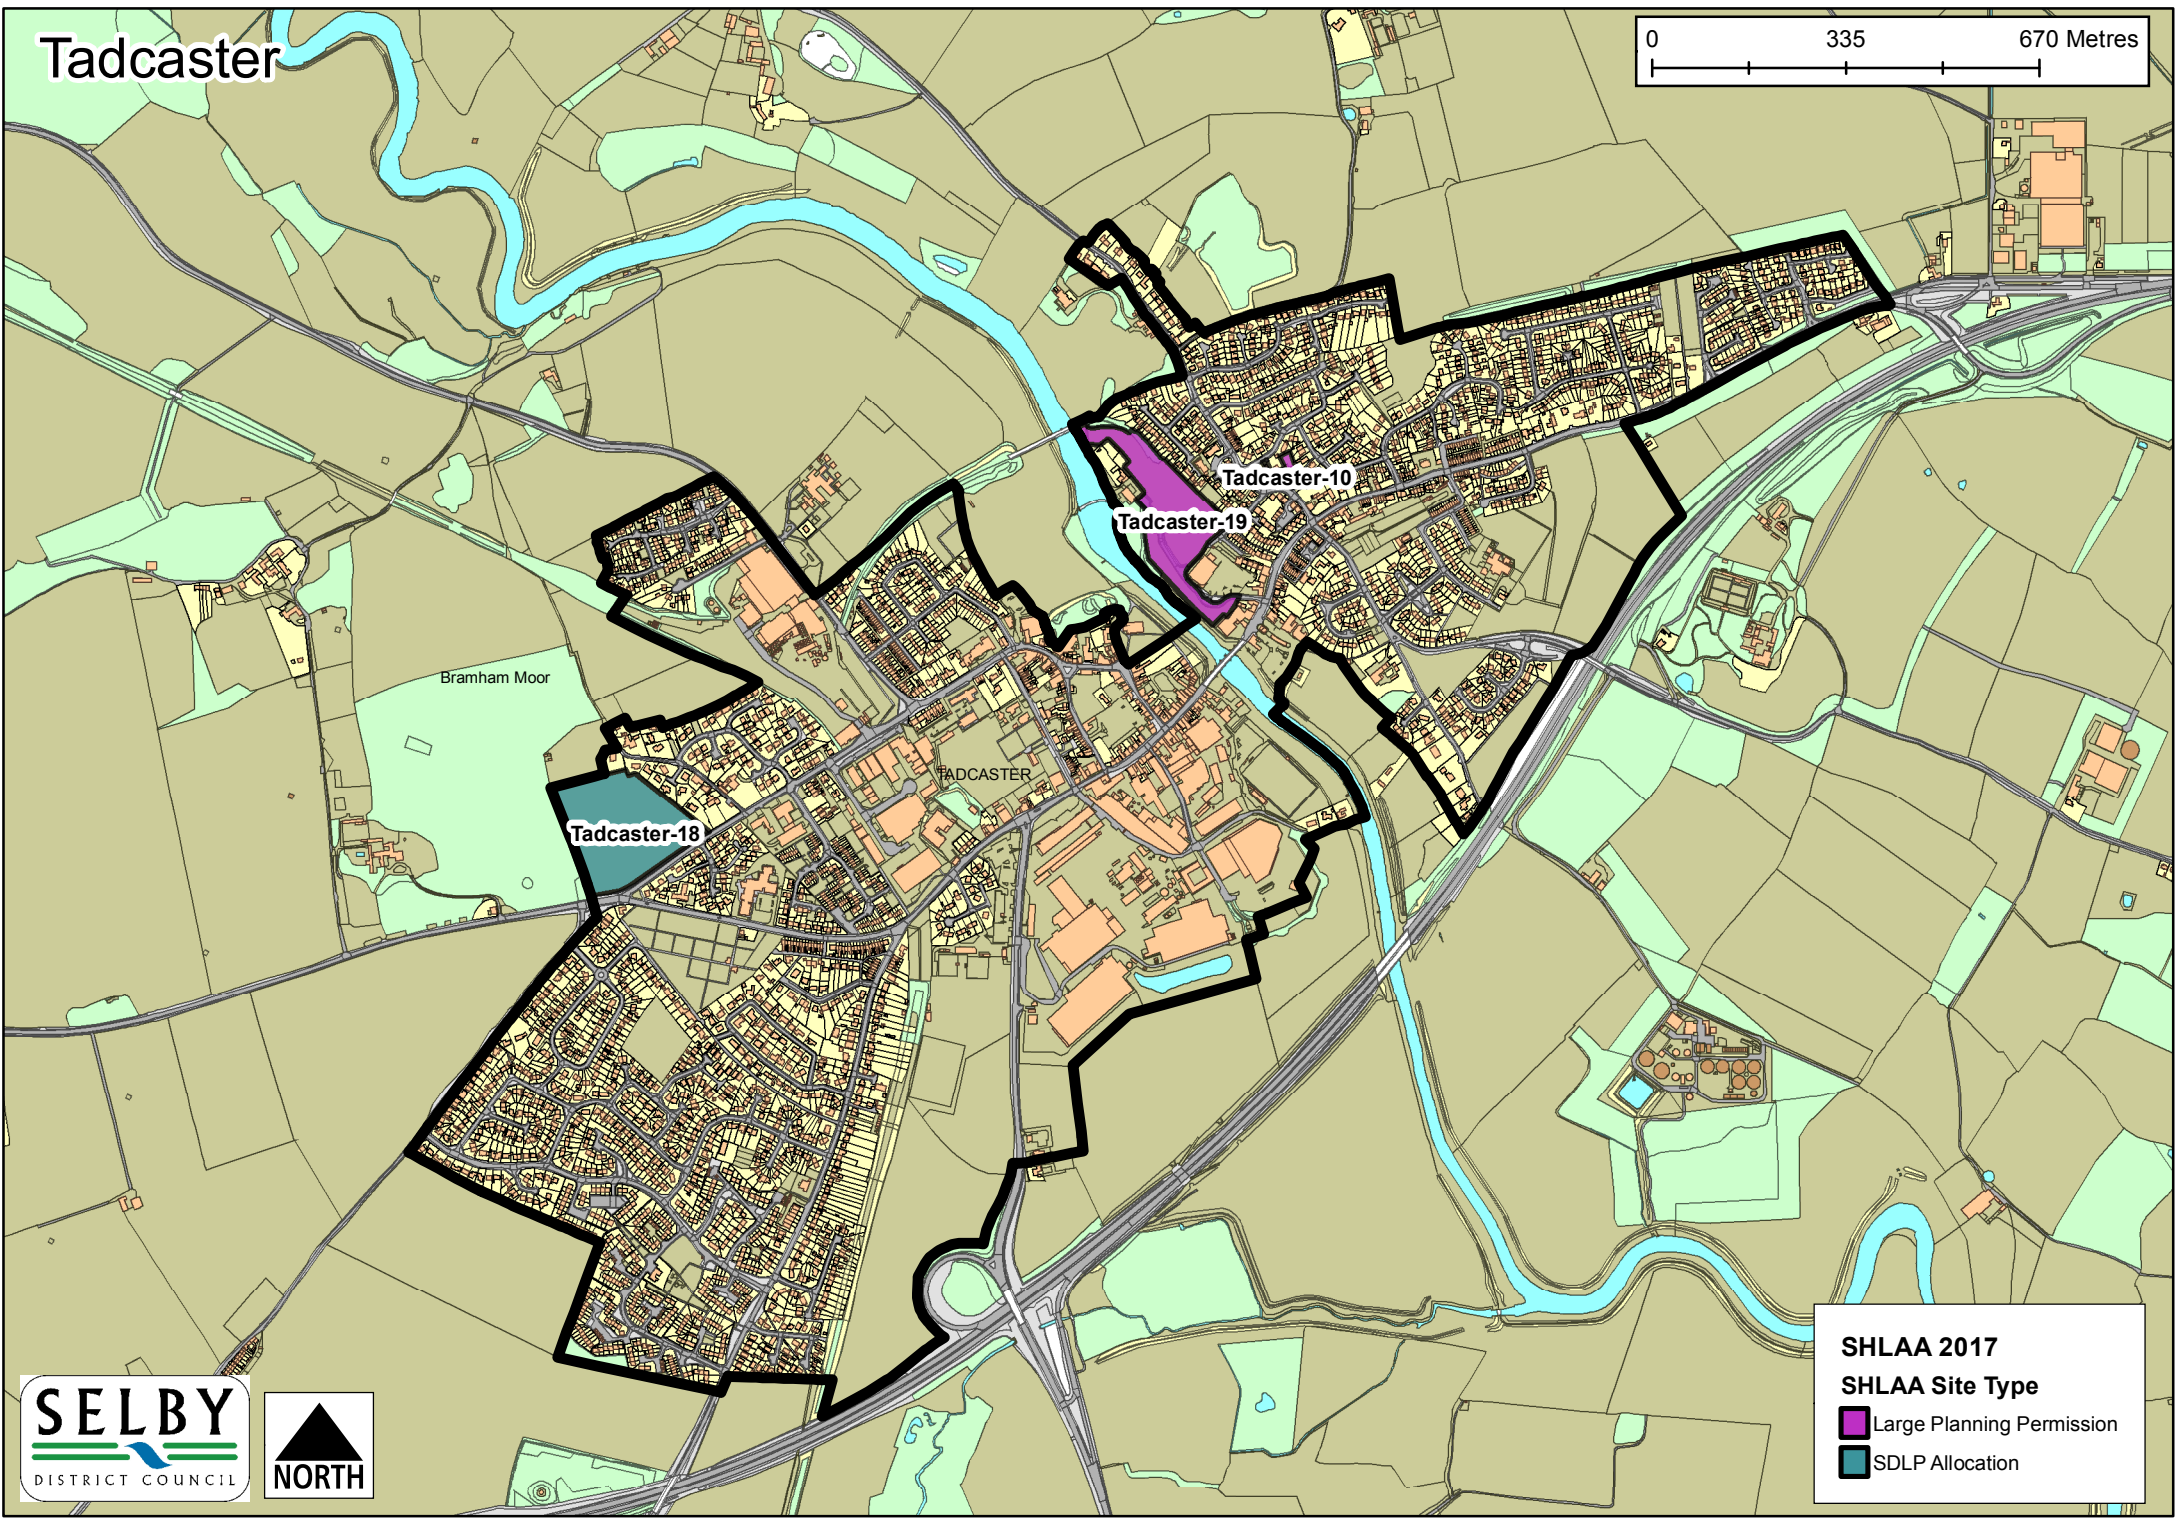

Selby

ThorpeW-3

Brayton-10 Brayton-20

Brayton-18

Brayton-21

SHLAA 2017
SHLAA Site Type

- Core Strategy Allocation
- Large Planning Permission
- SDLP Allocation

Selby Town Centre

SHLAA 2017
SHLAA Site Type

-  Large Planning Permission
-  SDLP Allocation

Sherburn in Elmet

SHLAA 2017
SHLAA Site Type

-  Large Planning Permission
-  SDLP Allocation

Skipwith

South Milford

SHLAA 2017
SHLAA Site Type
■ Large Planning Permission

Tadcaster

SHLAA 2017
SHLAA Site Type

-  Large Planning Permission
-  SDLP Allocation

Thorpe Willoughby

Ulleskelf

SHLAA 2017
SHLAA Site Type
■ Large Planning Permission

Whitley

Kellington Common

South Moor

Whitley

Whitley-14

Whitley-13

Whitley-2

Whitley Lee

Whitley

SHLAA 2017
SHLAA Site Type
■ Large Planning Permission