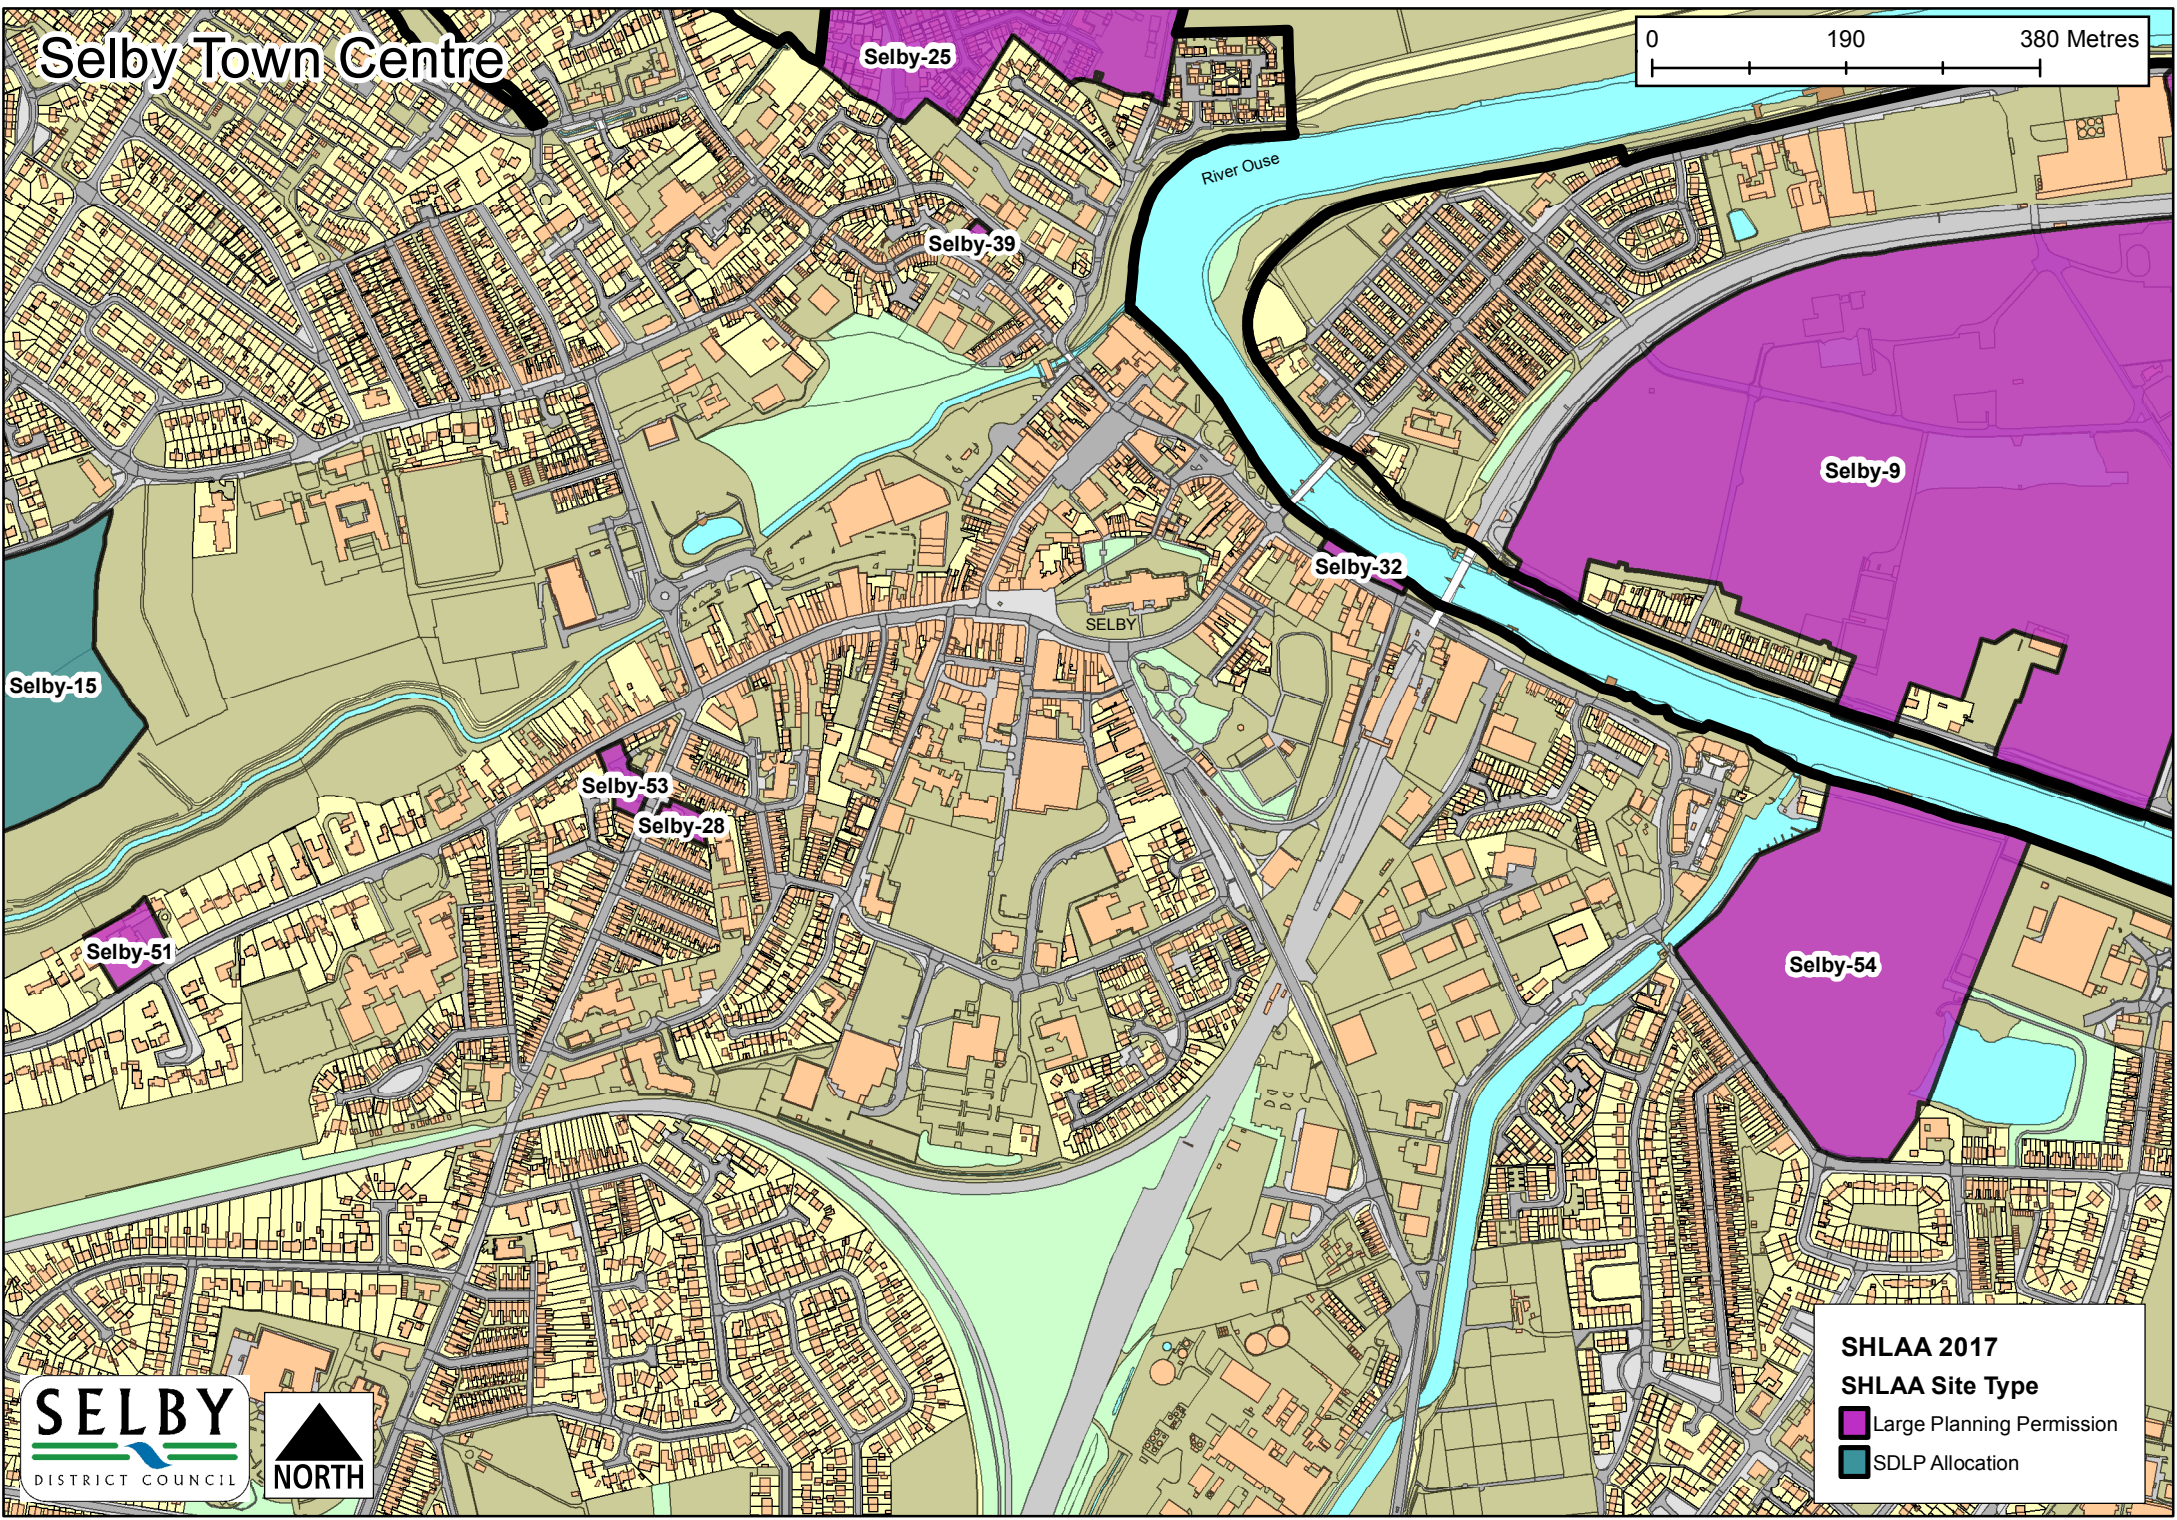

Selby

ThorpeW-3

Brayton-10 Brayton-20

Brayton-18

Brayton-21

SHLAA 2017
SHLAA Site Type

- Core Strategy Allocation
- Large Planning Permission
- SDLP Allocation

Selby Town Centre

SHLAA 2017
SHLAA Site Type

-  Large Planning Permission
-  SDLP Allocation

Sherburn in Elmet

SHLAA 2017
SHLAA Site Type

-  Large Planning Permission
-  SDLP Allocation

Skipwith

South Milford

SHLAA 2017
SHLAA Site Type
■ Large Planning Permission

Tadcaster

SHLAA 2017
SHLAA Site Type

-  Large Planning Permission
-  SDLP Allocation

Thorpe Willoughby

Ulleskelf

SHLAA 2017
SHLAA Site Type
■ Large Planning Permission

Whitley

Kellington Common