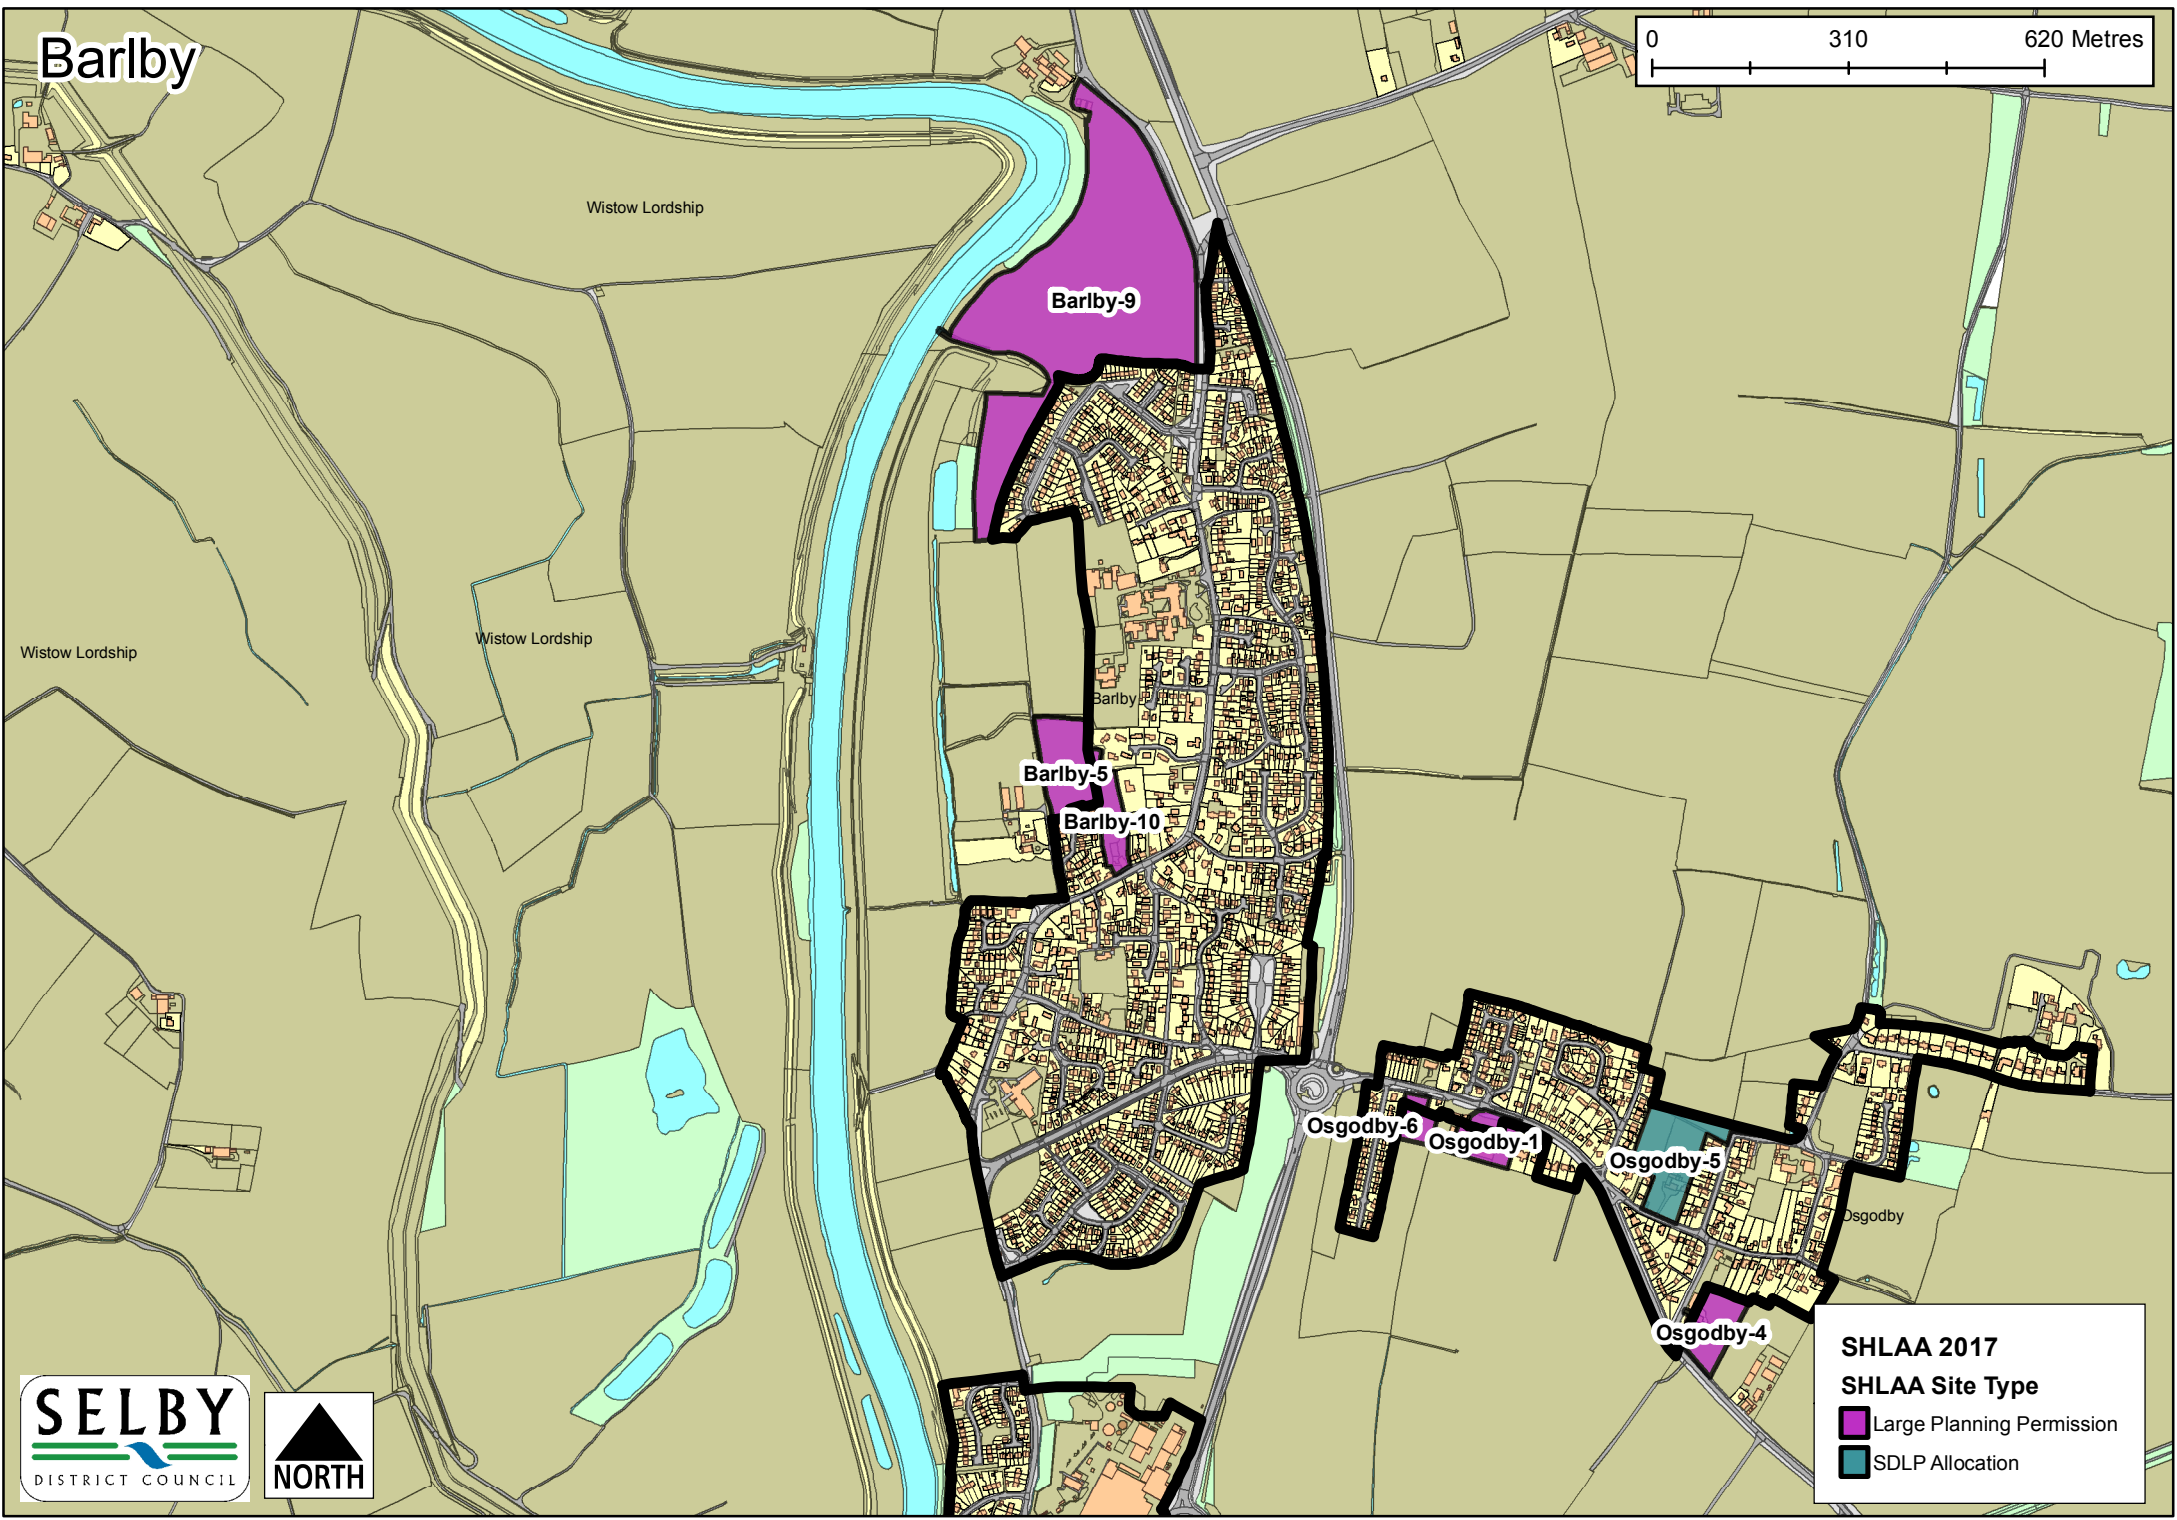

Barlby

SHLAA 2017
SHLAA Site Type

-  Large Planning Permission
-  SDLP Allocation

Barlow

SHLAA 2017
SHLAA Site Type
■ Large Planning Permission

Beal

SHLAA 2017
SHLAA Site Type
■ Large Planning Permission

Biggin

SHLAA 2017
SHLAA Site Type
■ Large Planning Permission

Brayton

SHLAA 2017
SHLAA Site Type
■ Large Planning Permission

Brotherton

SHLAA 2017
SHLAA Site Type
■ Large Planning Permission

Burn

SHLAA 2017
SHLAA Site Type
■ Large Planning Permission

SHLAA 2017
SHLAA Site Type
■ Large Planning Permission

Drax

SHLAA 2017
SHLAA Site Type
 Large Planning Permission

Eggborough

SHLAA 2017
SHLAA Site Type

-  Large Planning Permission
-  SDLP Allocation

Fairburn