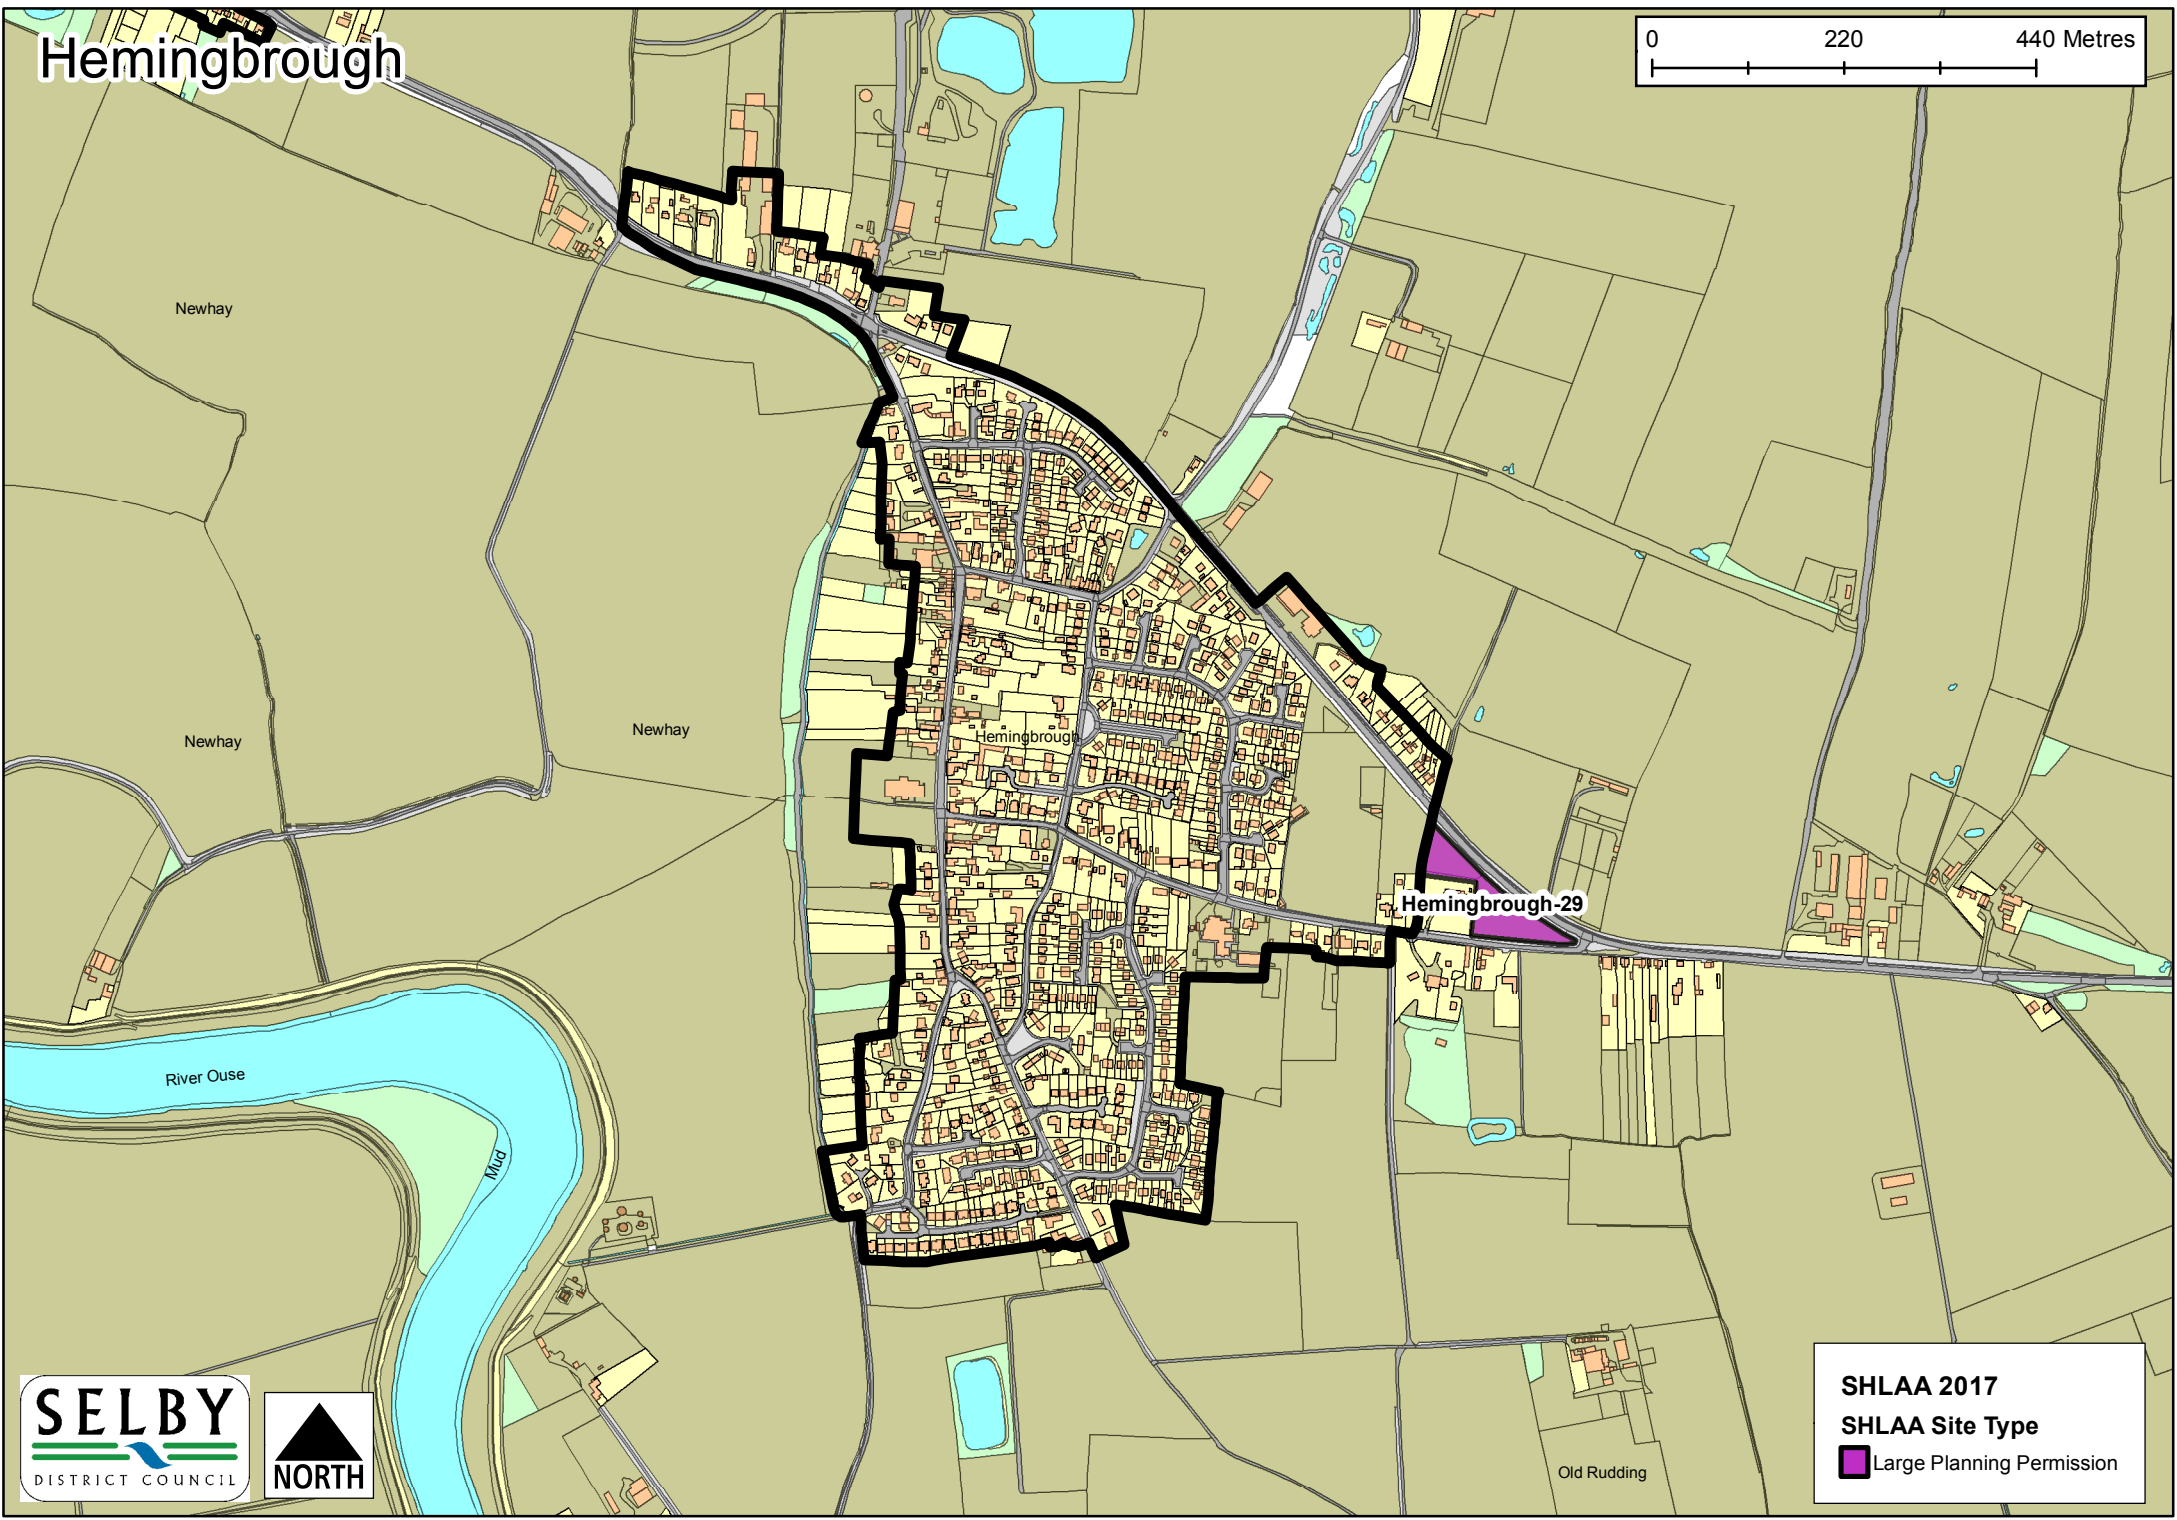

SHLAA 2017
SHLAA Site Type
■ Large Planning Permission

Drax

SHLAA 2017
SHLAA Site Type
 Large Planning Permission

Eggborough

SHLAA 2017
SHLAA Site Type

-  Large Planning Permission
-  SDLP Allocation

Fairburn

SHLAA 2017
SHLAA Site Type
[Purple Box] Large Planning Permission

Gateforth

SHLAA 2017
SHLAA Site Type
■ Large Planning Permission

Hambleton

SHLAA 2017
SHLAA Site Type
■ Large Planning Permission

Hemingbrough

SHLAA 2017
SHLAA Site Type
■ Large Planning Permission

Monk Fyston

SHLAA 2017
SHLAA Site Type
■ Large Planning Permission

Newton Kyme

SHLAA 2017
SHLAA Site Type
■ Large Planning Permission

North Duffield

Osgodby