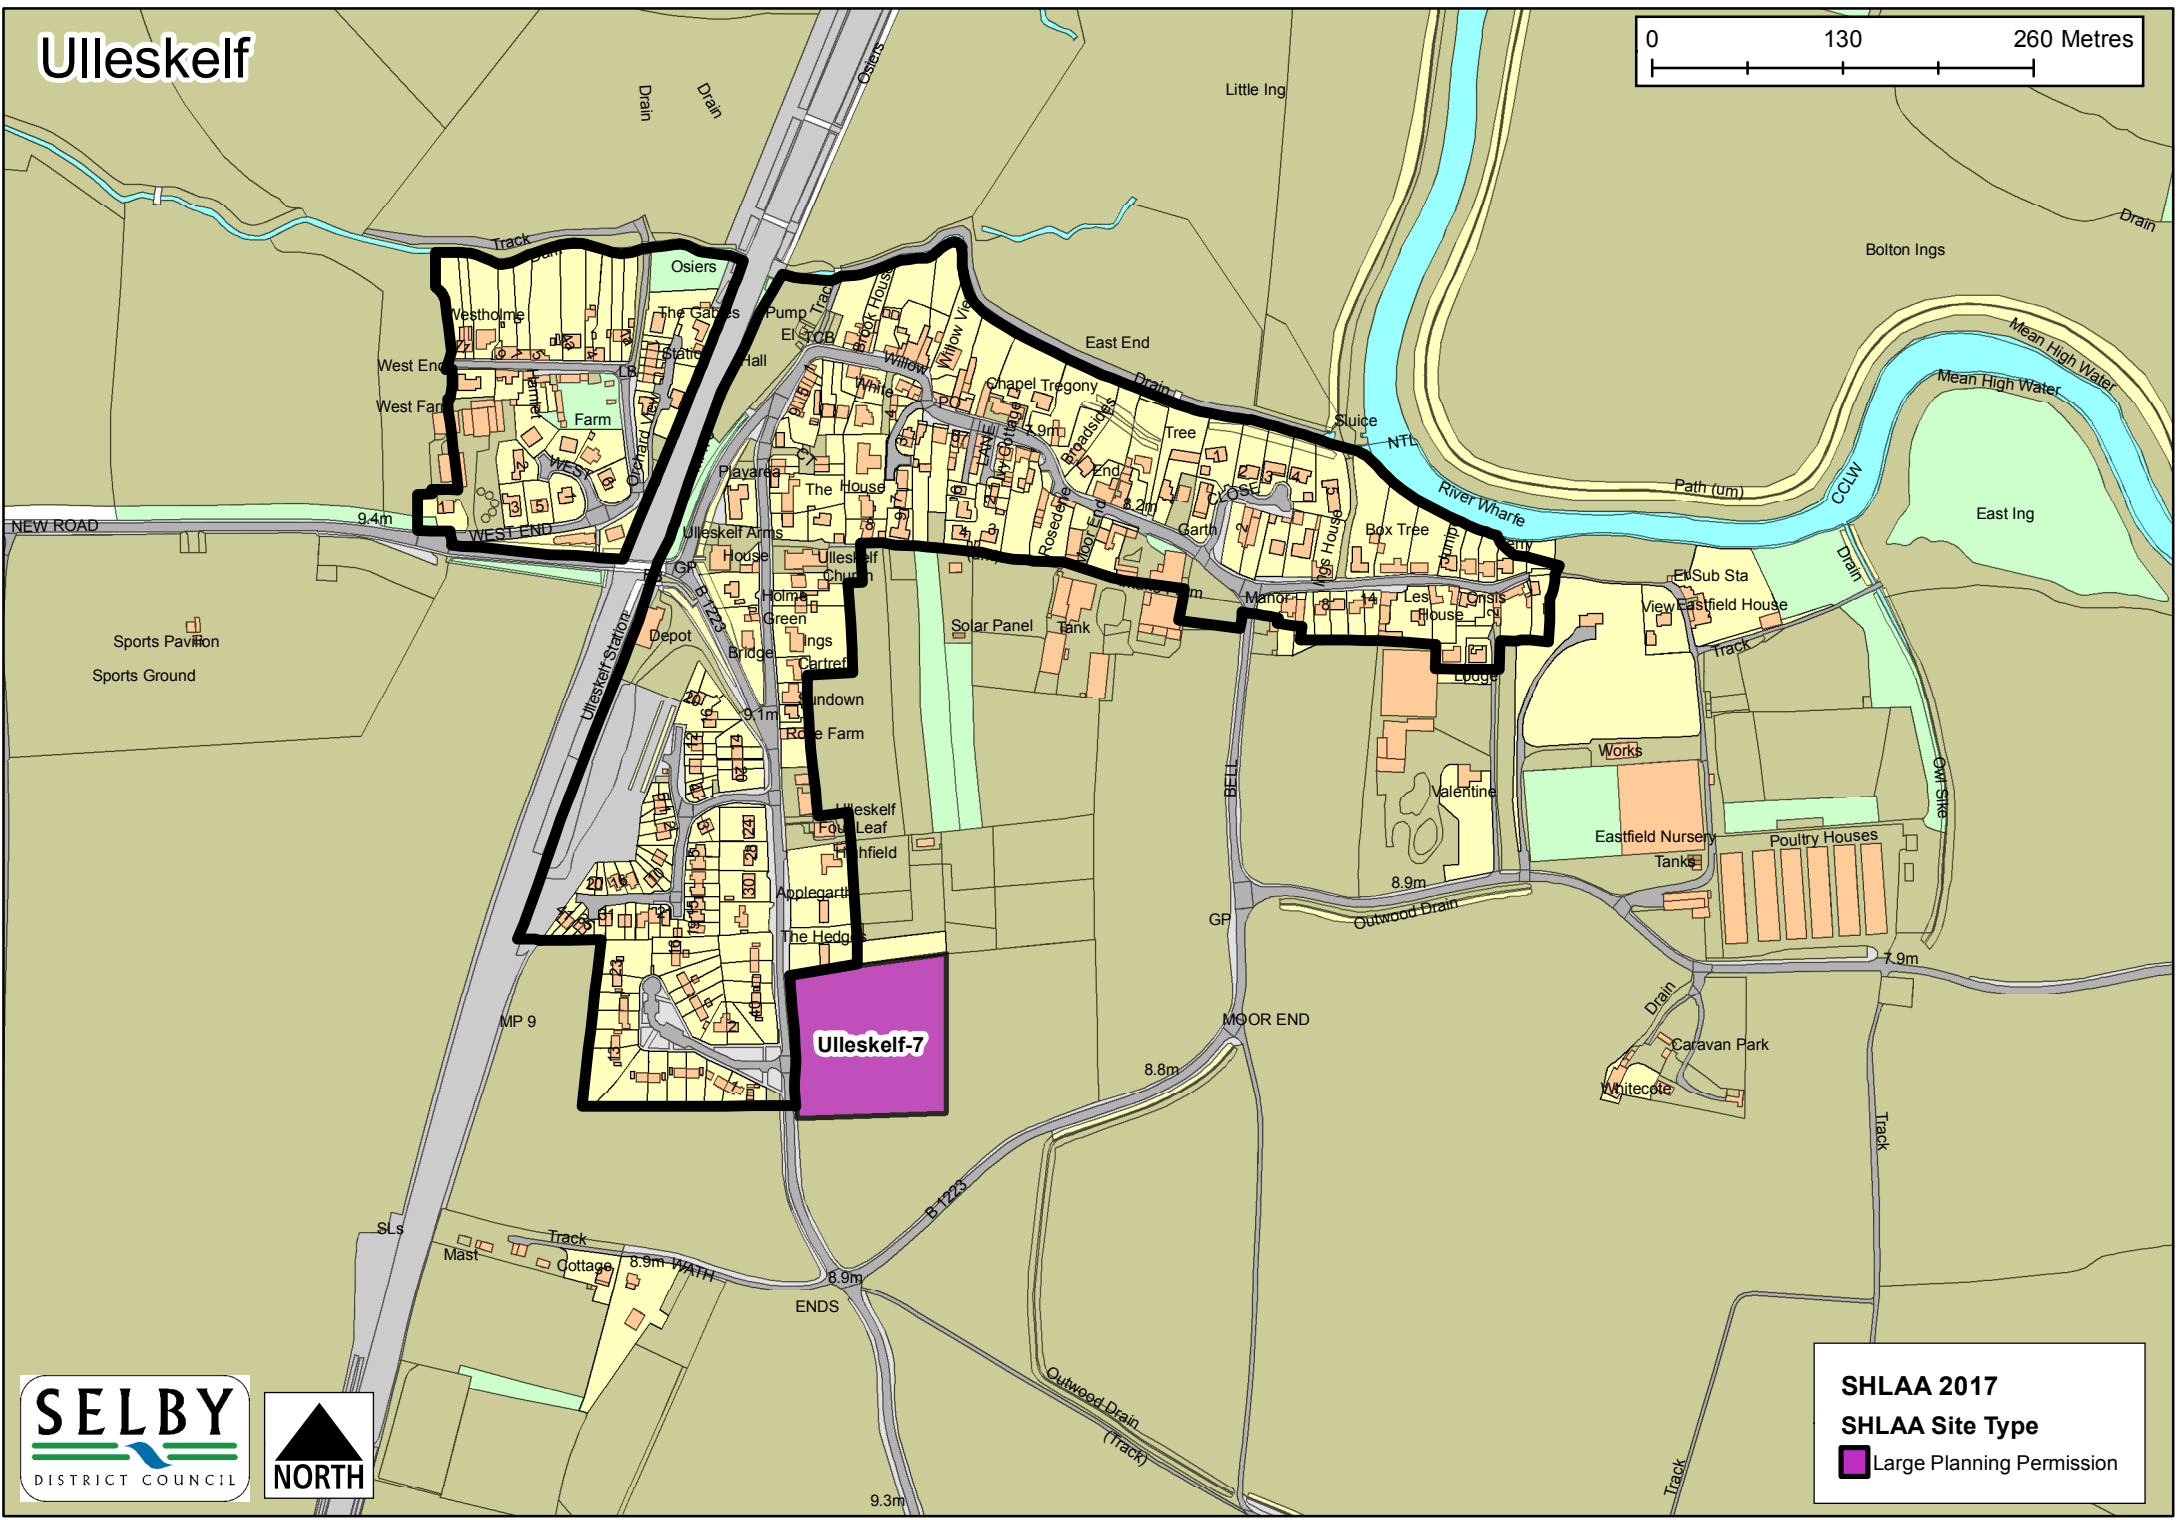

SHLAA 2017
SHLAA Site Type

-  Large Planning Permission
-  SDLP Allocation

Sherburn in Elmet

SHLAA 2017
SHLAA Site Type

-  Large Planning Permission
-  SDLP Allocation

Skipwith

South Milford

SHLAA 2017
SHLAA Site Type
■ Large Planning Permission

Tadcaster

SHLAA 2017
SHLAA Site Type

-  Large Planning Permission
-  SDLP Allocation

Thorpe Willoughby

Ulleskelf

SHLAA 2017
SHLAA Site Type
■ Large Planning Permission

Whitley

Kellington Common

South Moor

Whitley

Whitley-14

Whitley-13

Whitley-2

Whitley Lee

Whitley

SHLAA 2017
SHLAA Site Type
■ Large Planning Permission