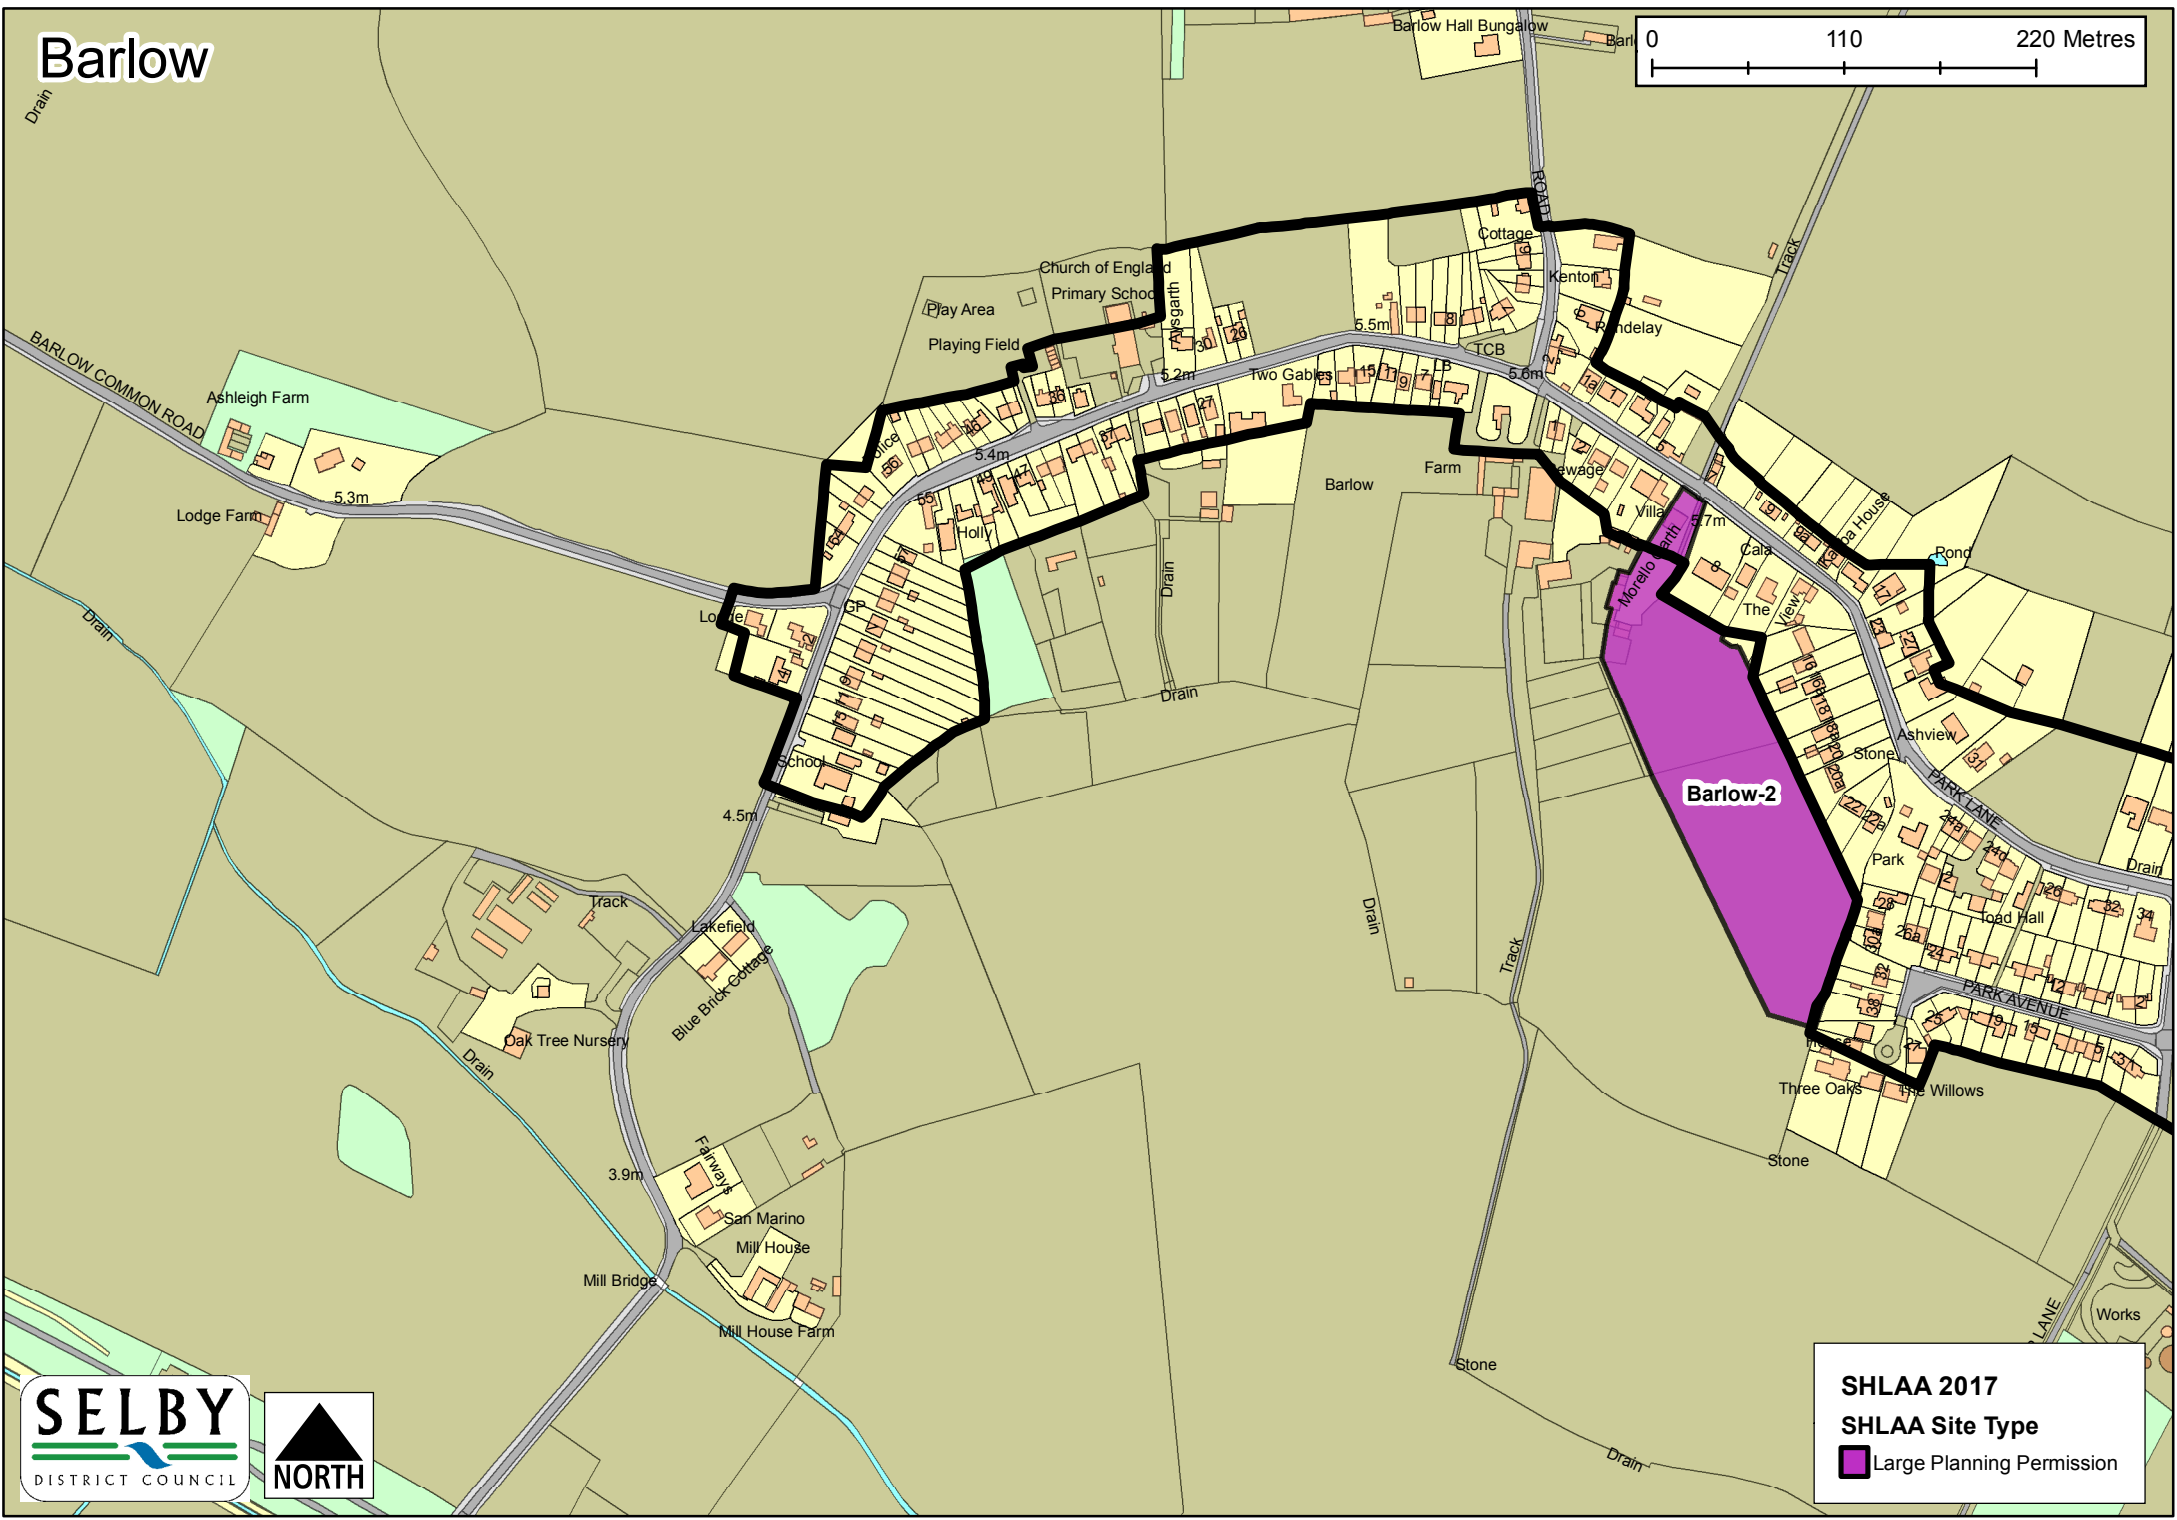

Barlby

SHLAA 2017
SHLAA Site Type

-  Large Planning Permission
-  SDLP Allocation

Barlow

SHLAA 2017
SHLAA Site Type
■ Large Planning Permission

Beal

SHLAA 2017
SHLAA Site Type
■ Large Planning Permission

Biggin

SHLAA 2017
SHLAA Site Type
■ Large Planning Permission

Brayton

SHLAA 2017
SHLAA Site Type
■ Large Planning Permission

Brotherton

SHLAA 2017
SHLAA Site Type
■ Large Planning Permission

Burn

SHLAA 2017
SHLAA Site Type
■ Large Planning Permission

Byram

Brotherton-8

Byram-6

SHLAA 2017
SHLAA Site Type
 Large Planning Permission

Camblesforth

SHLAA 2017
SHLAA Site Type

-  Large Planning Permission
-  SDLP Allocation

Carlton

SHLAA 2017
SHLAA Site Type
■ Large Planning Permission

Drax

SHLAA 2017
SHLAA Site Type
 Large Planning Permission

Eggborough

SHLAA 2017
SHLAA Site Type

-  Large Planning Permission
-  SDLP Allocation

Fairburn