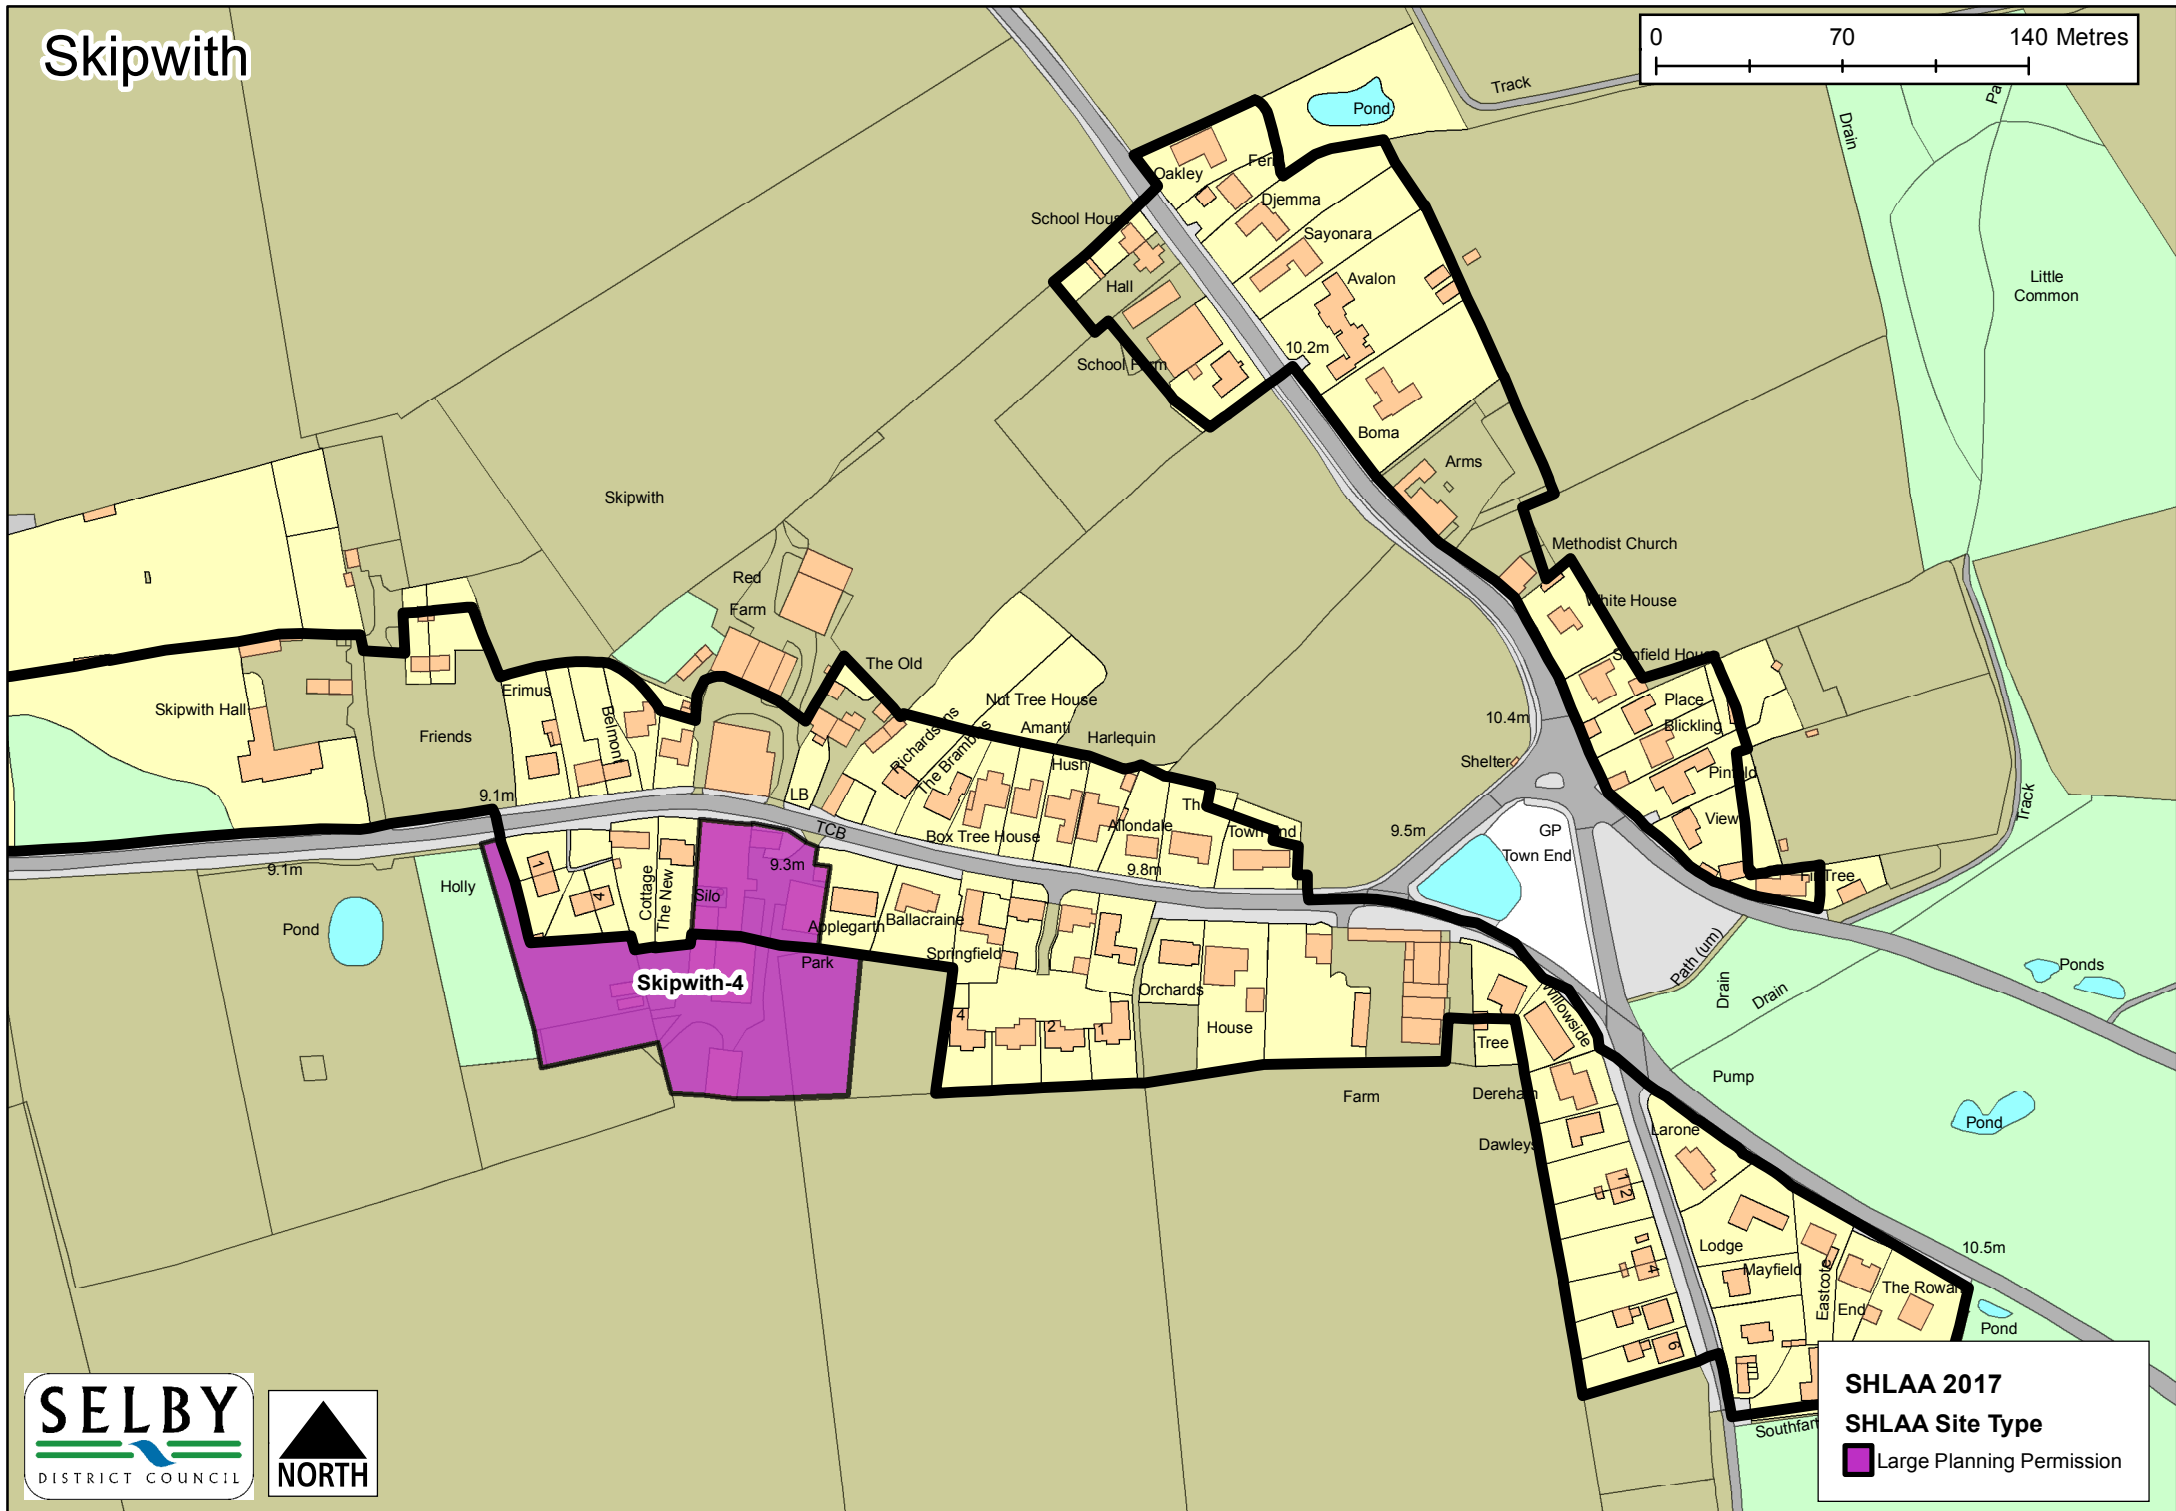

Selby

ThorpeW-3

Brayton-10 Brayton-20

Brayton-18

Brayton-21

SHLAA 2017
SHLAA Site Type

- Core Strategy Allocation
- Large Planning Permission
- SDLP Allocation

Selby Town Centre

SHLAA 2017
SHLAA Site Type

-  Large Planning Permission
-  SDLP Allocation

Sherburn in Elmet

SHLAA 2017
SHLAA Site Type

-  Large Planning Permission
-  SDLP Allocation

Skipwith

South Milford

SHLAA 2017
SHLAA Site Type
■ Large Planning Permission

Tadcaster

SHLAA 2017
SHLAA Site Type

-  Large Planning Permission
-  SDLP Allocation

Thorpe Willoughby

Ulleskelf

SHLAA 2017
SHLAA Site Type
■ Large Planning Permission

Whitley

Kellington Common

South Moor

Whitley

Whitley-14

Whitley-13

Whitley-2

Whitley Lee

Whitley

SHLAA 2017
SHLAA Site Type
■ Large Planning Permission