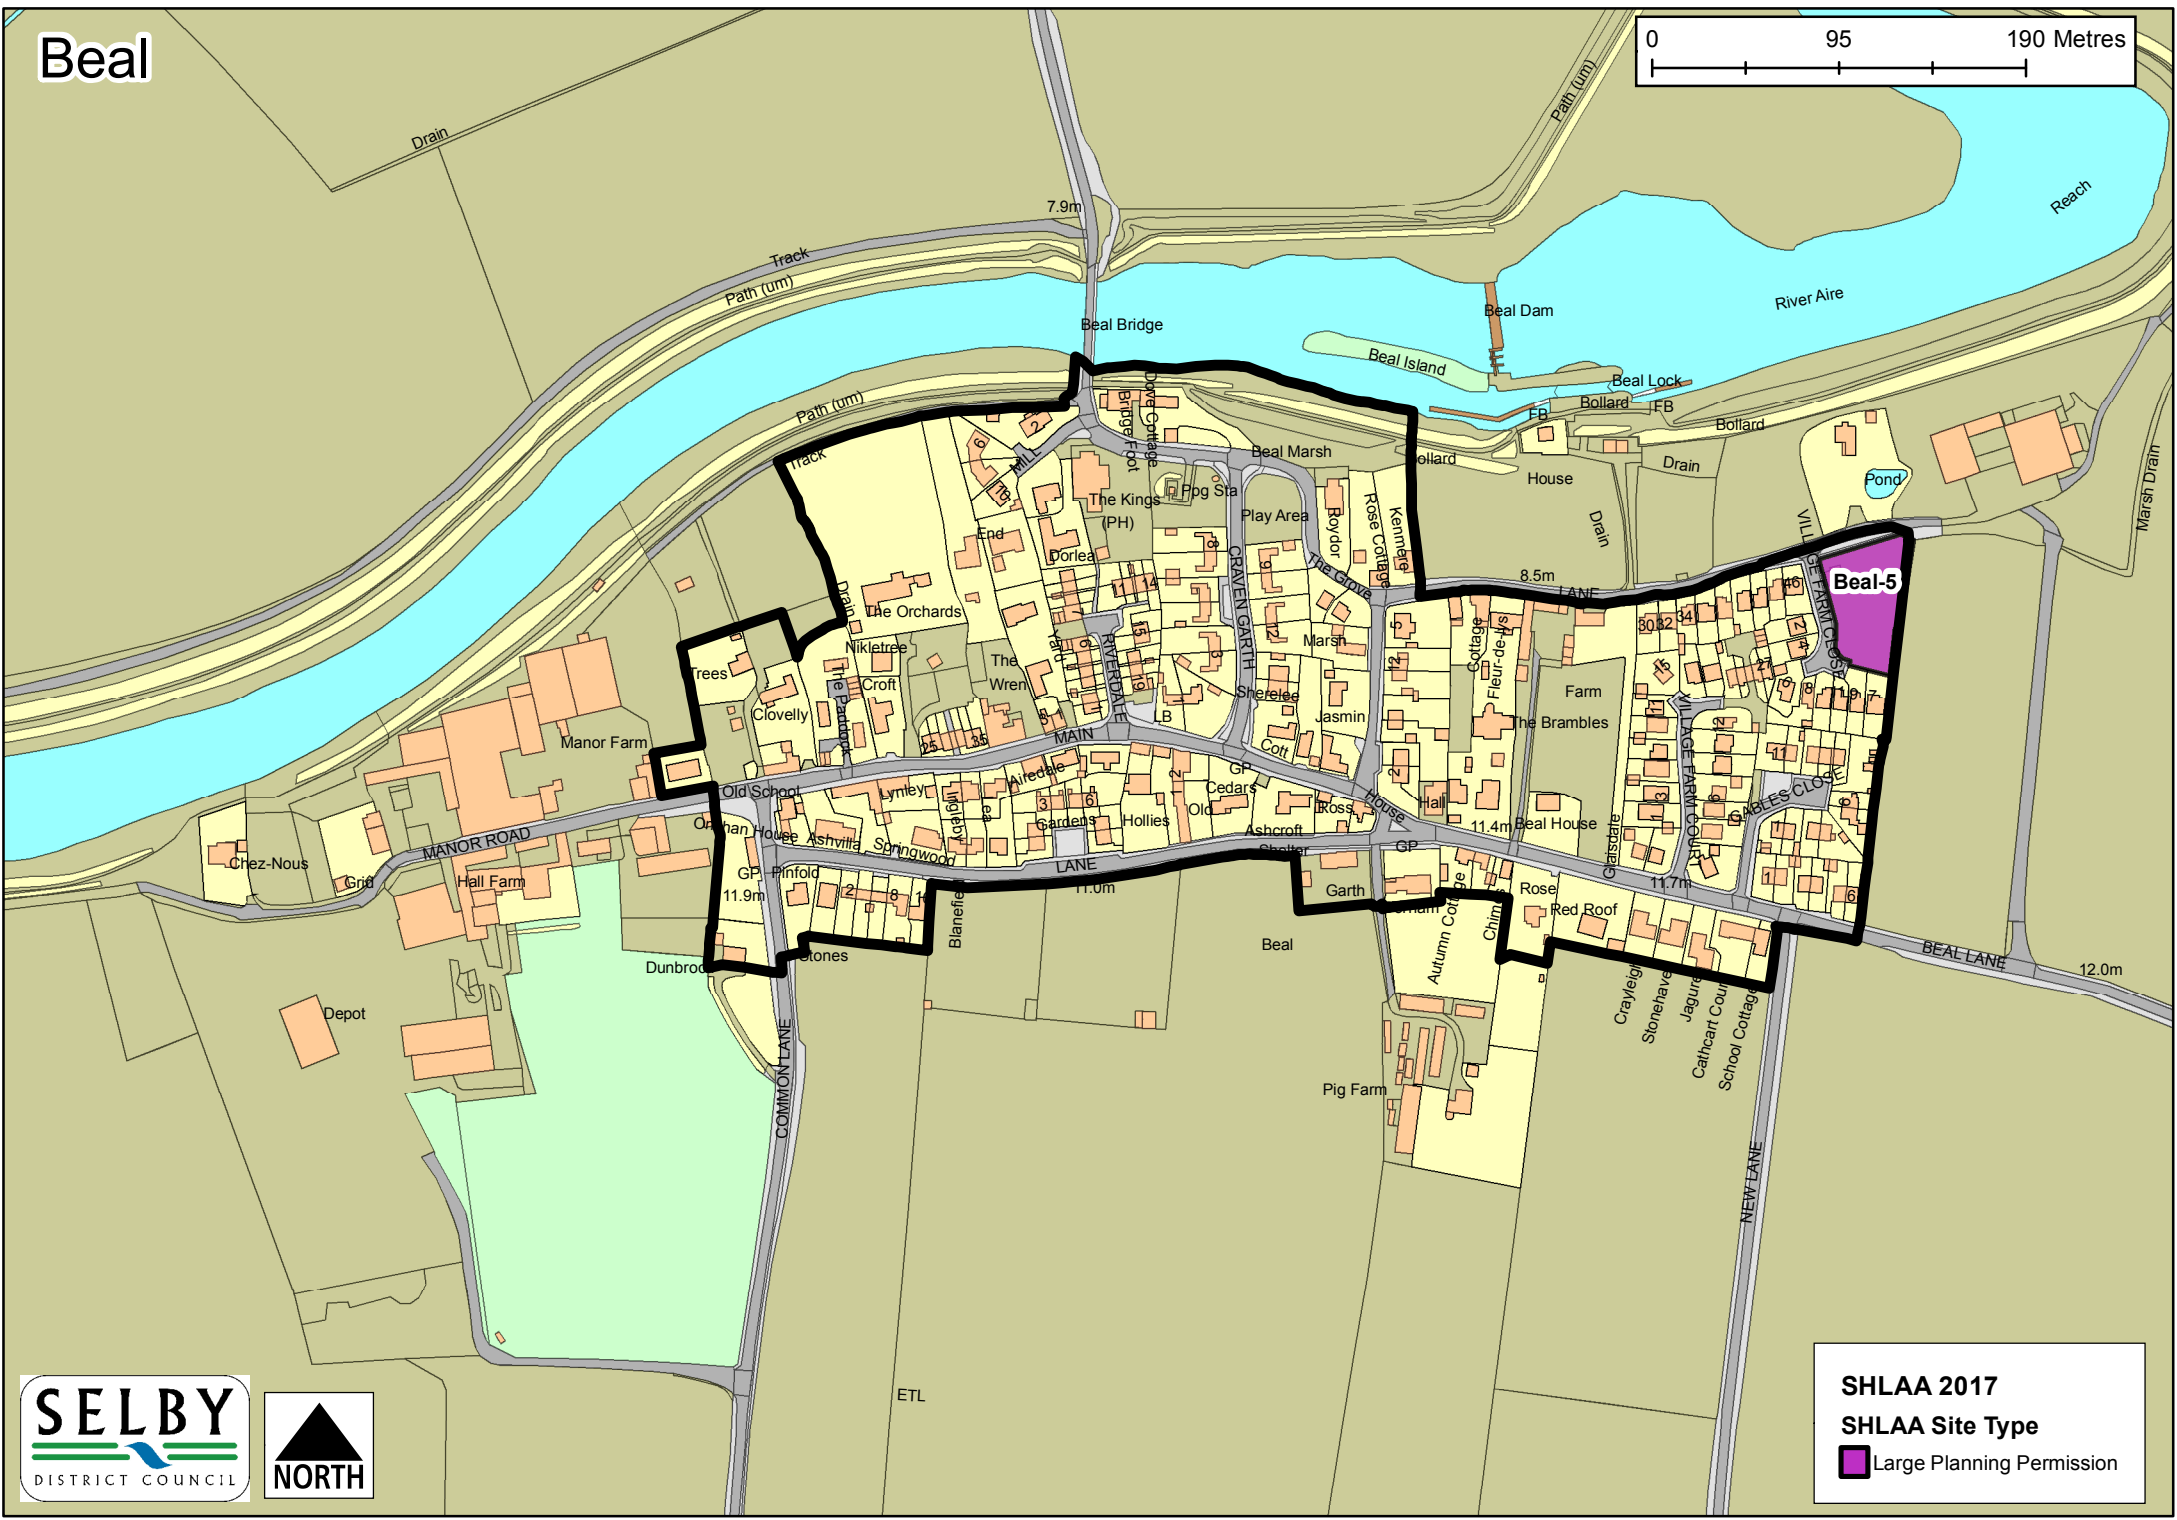

Barlby

SHLAA 2017
SHLAA Site Type

-  Large Planning Permission
-  SDLP Allocation

Barlow

SHLAA 2017
SHLAA Site Type
■ Large Planning Permission

Beal

SHLAA 2017
SHLAA Site Type
■ Large Planning Permission

Biggin

SHLAA 2017
SHLAA Site Type
■ Large Planning Permission

Brayton

SHLAA 2017
SHLAA Site Type
■ Large Planning Permission

Brotherton

SHLAA 2017
SHLAA Site Type
■ Large Planning Permission

Burn

SHLAA 2017
SHLAA Site Type
■ Large Planning Permission

SHLAA 2017
SHLAA Site Type
■ Large Planning Permission

Drax

SHLAA 2017
SHLAA Site Type
 Large Planning Permission

Eggborough

SHLAA 2017
SHLAA Site Type

-  Large Planning Permission
-  SDLP Allocation

Fairburn