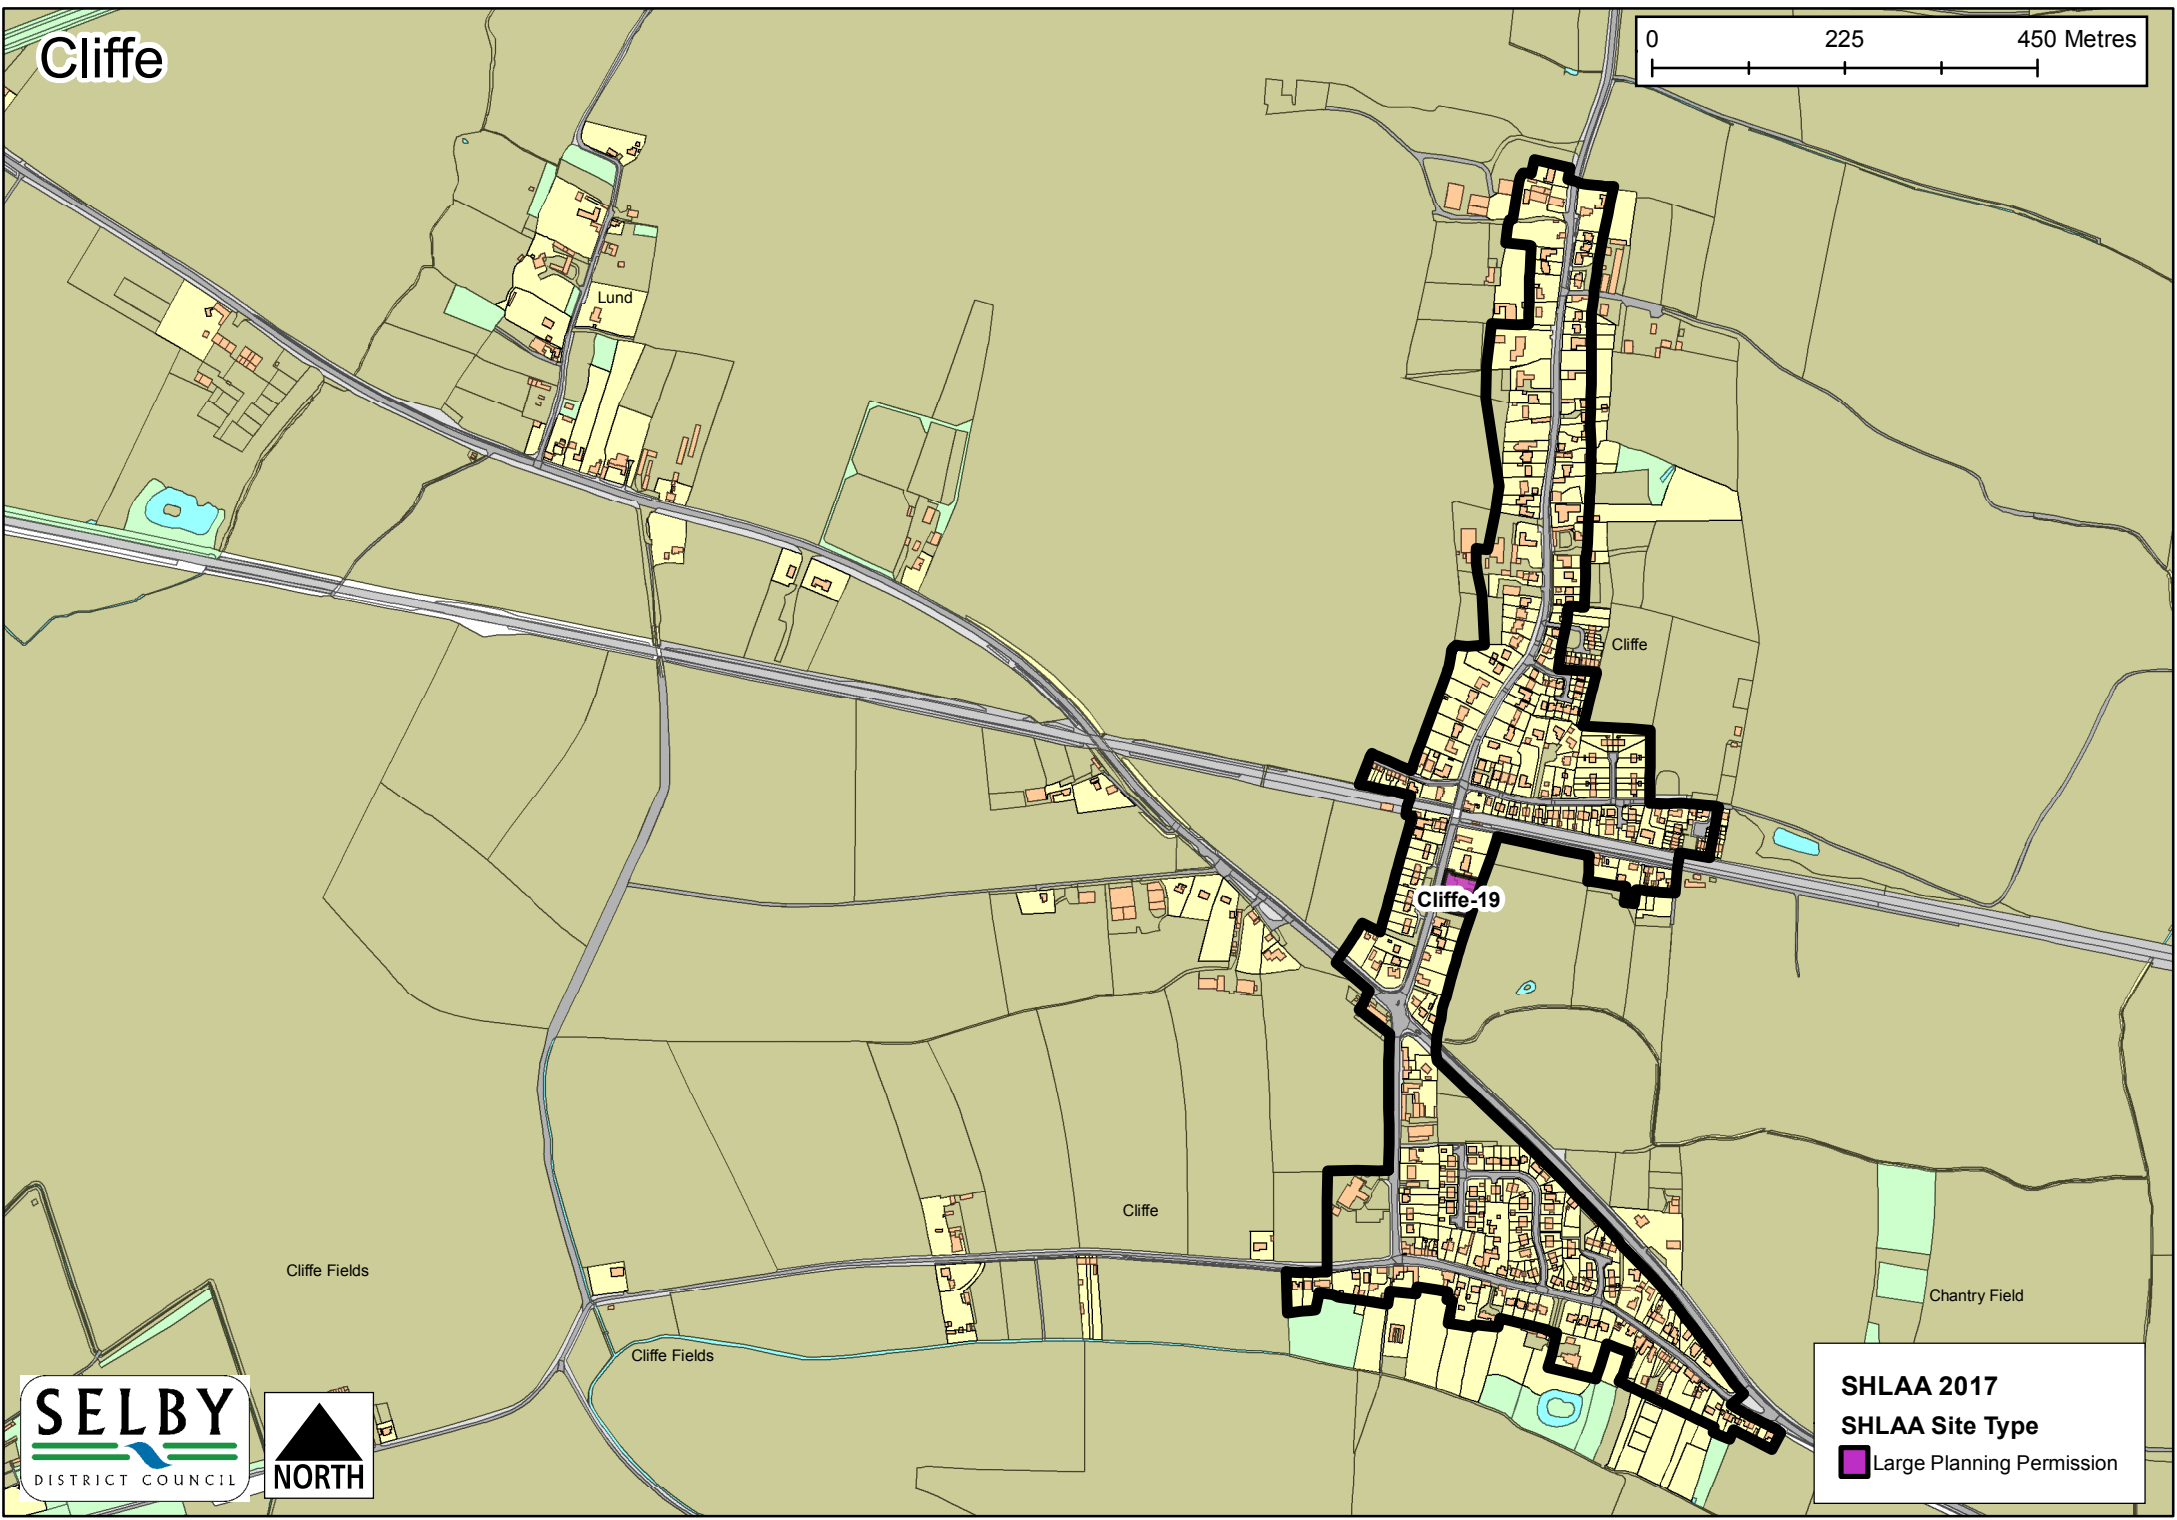

SHLAA 2017
SHLAA Site Type

- Large Planning Permission
- SDLP Allocation

Cawood

SHLAA 2017
SHLAA Site Type
■ Large Planning Permission

Church Fenton

SHLAA 2017
SHLAA Site Type
■ Large Planning Permission

Cliffe

SHLAA 2017
SHLAA Site Type
■ Large Planning Permission

Drax

SHLAA 2017
SHLAA Site Type
 Large Planning Permission

Eggborough

SHLAA 2017
SHLAA Site Type

-  Large Planning Permission
-  SDLP Allocation

Fairburn

SHLAA 2017
SHLAA Site Type
[Purple Box] Large Planning Permission

Gateforth

SHLAA 2017
SHLAA Site Type
■ Large Planning Permission

Hambleton

SHLAA 2017
SHLAA Site Type
■ Large Planning Permission

Hemingbrough