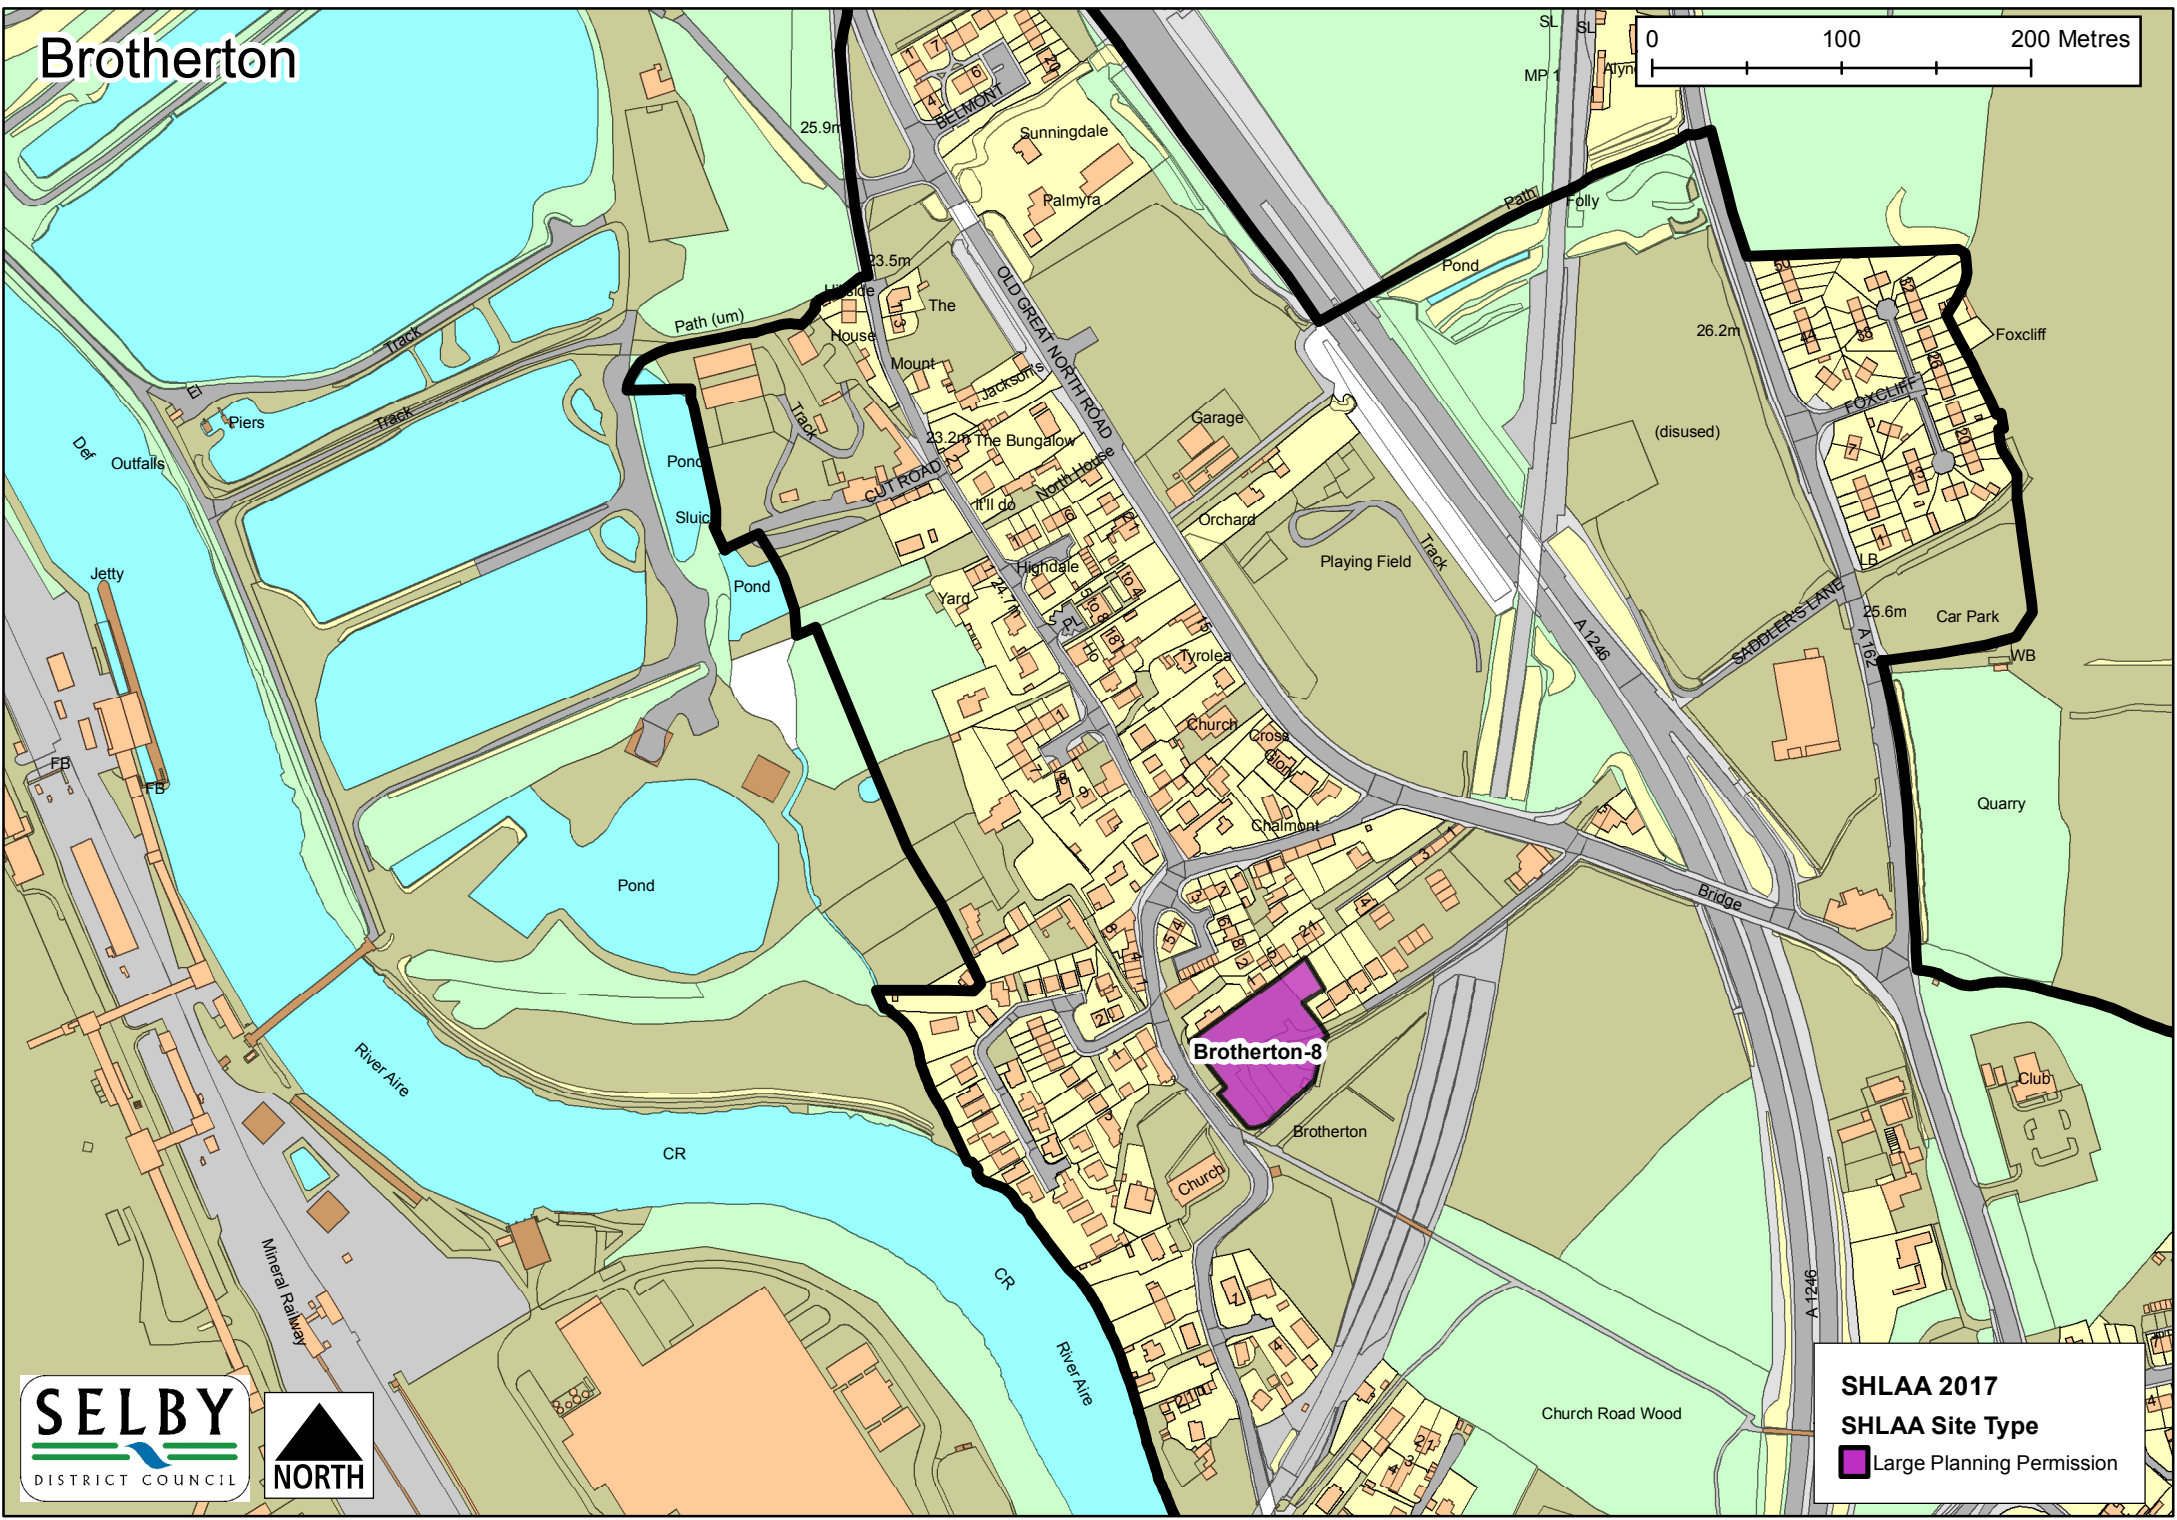

Barlby

SHLAA 2017
SHLAA Site Type

-  Large Planning Permission
-  SDLP Allocation

Barlow

SHLAA 2017
SHLAA Site Type
■ Large Planning Permission

Beal

SHLAA 2017
SHLAA Site Type
■ Large Planning Permission

Biggin

SHLAA 2017
SHLAA Site Type
■ Large Planning Permission

Brayton

SHLAA 2017
SHLAA Site Type
■ Large Planning Permission

Brotherton

SHLAA 2017
SHLAA Site Type
■ Large Planning Permission

Burn

SHLAA 2017
SHLAA Site Type
■ Large Planning Permission