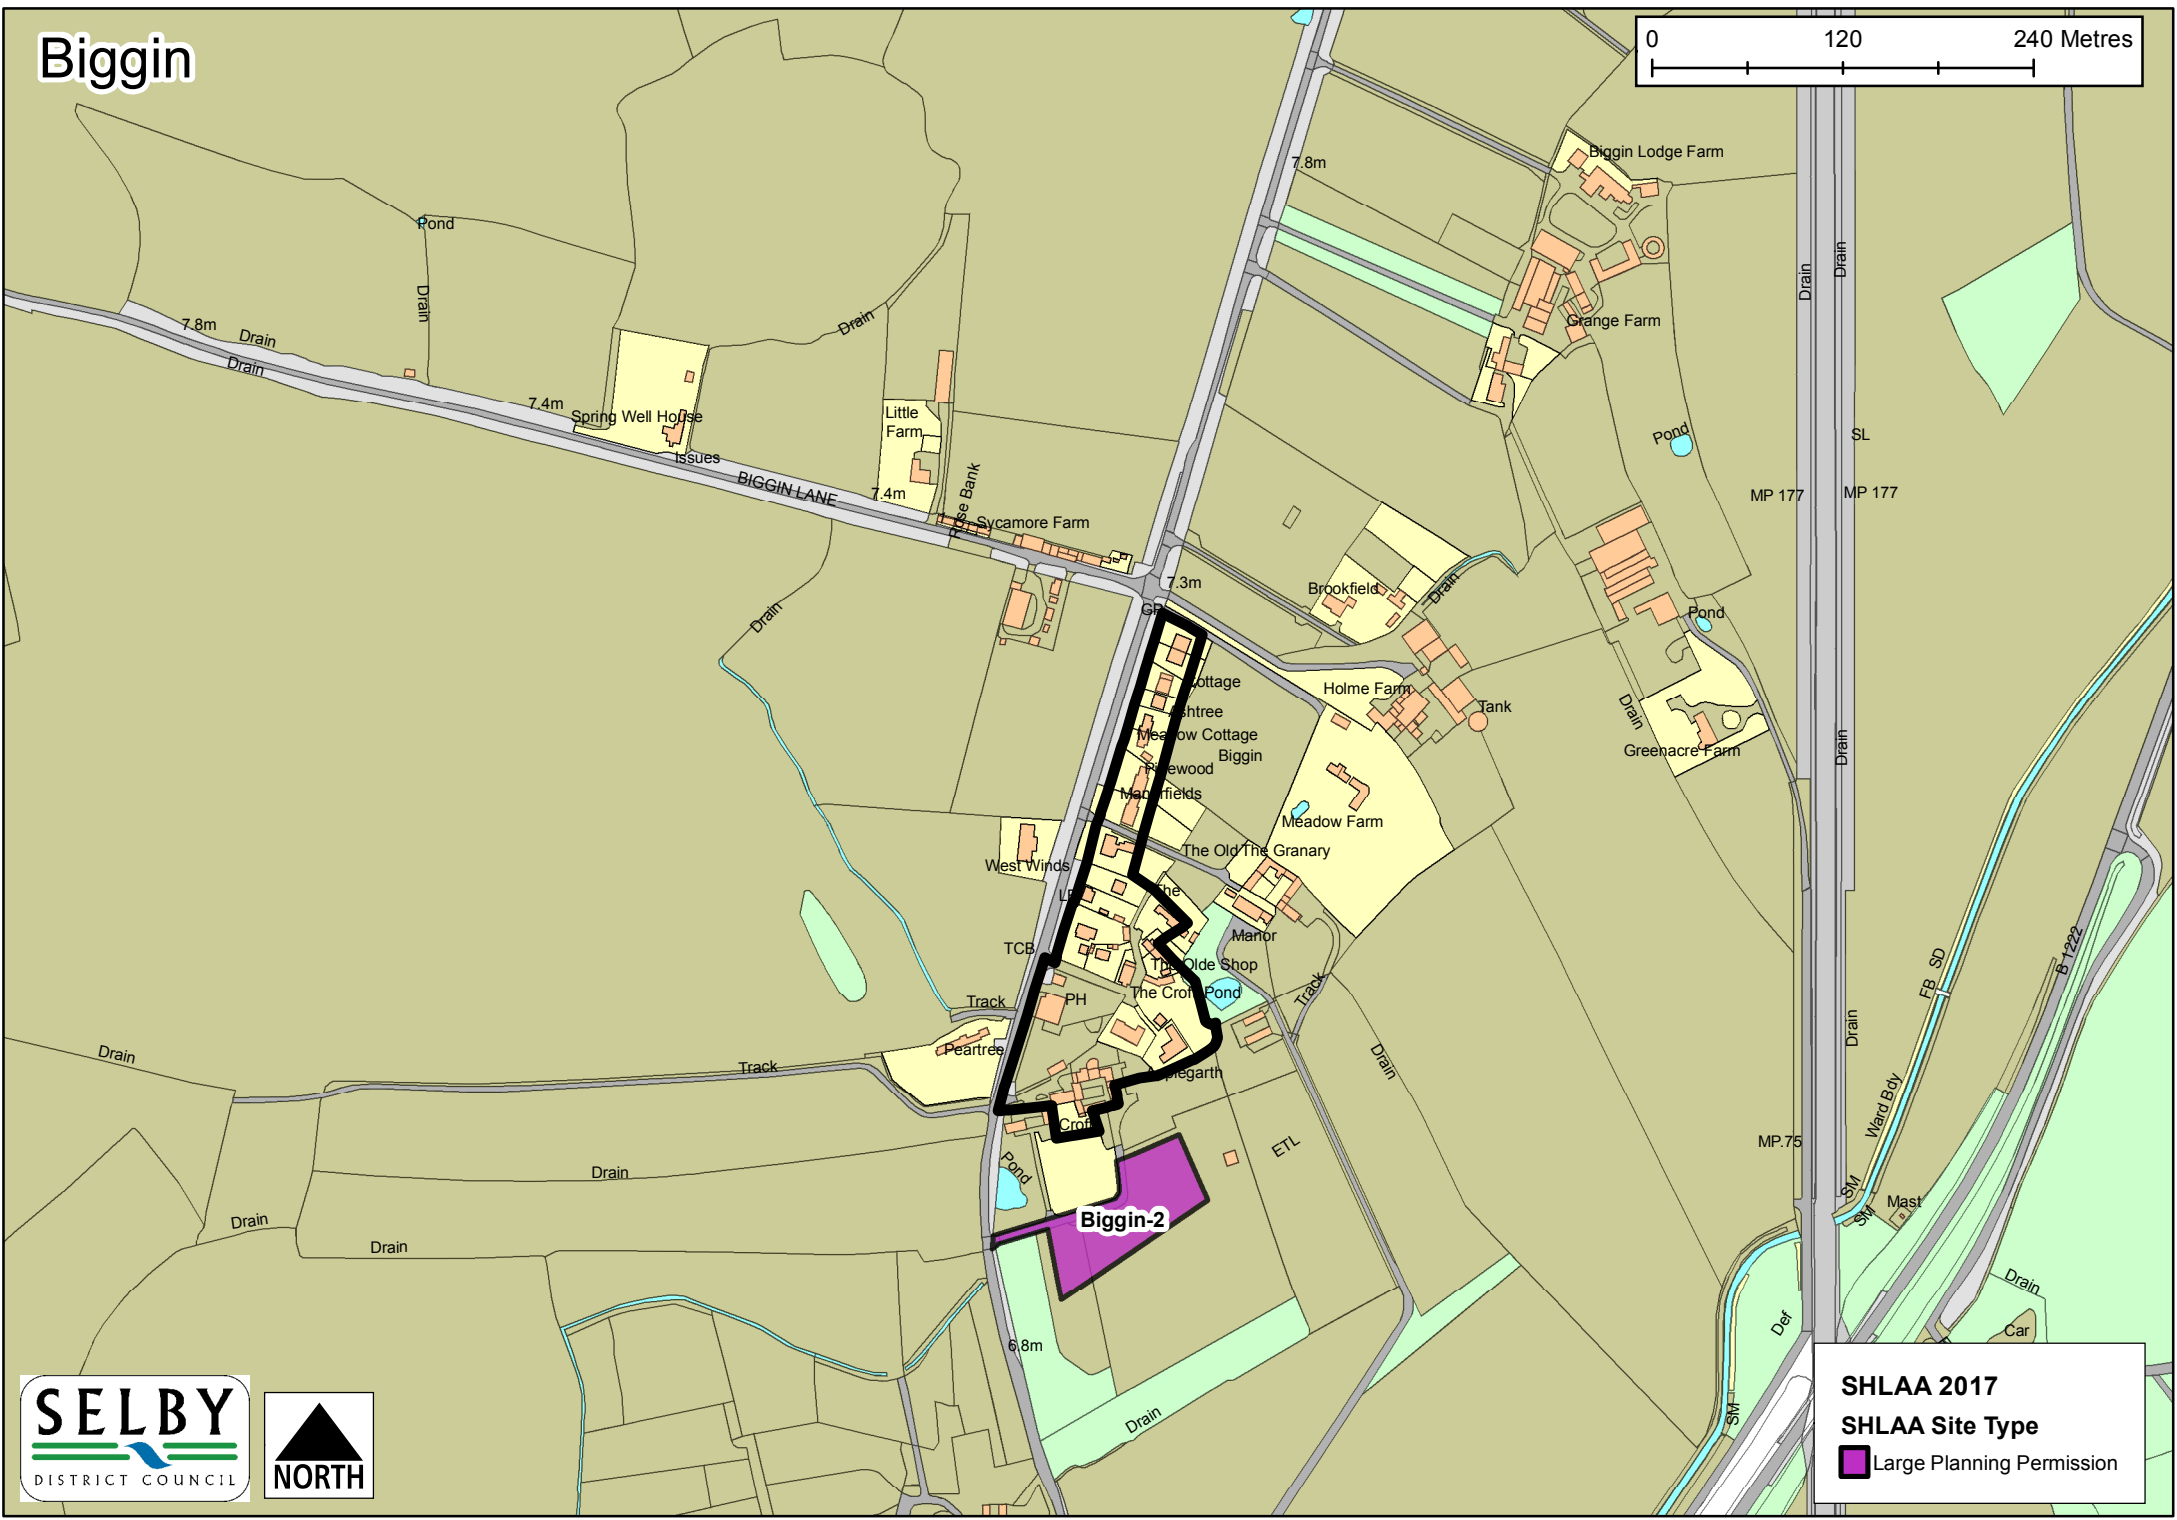

Barlby

SHLAA 2017
SHLAA Site Type

-  Large Planning Permission
-  SDLP Allocation

Barlow

SHLAA 2017
SHLAA Site Type
■ Large Planning Permission

Beal

SHLAA 2017
SHLAA Site Type
■ Large Planning Permission

Biggin

SHLAA 2017
SHLAA Site Type
■ Large Planning Permission

Brayton

SHLAA 2017
SHLAA Site Type
■ Large Planning Permission

Brotherton

SHLAA 2017
SHLAA Site Type
■ Large Planning Permission

Burn

SHLAA 2017
SHLAA Site Type
■ Large Planning Permission

SHLAA 2017
SHLAA Site Type
■ Large Planning Permission

Drax

SHLAA 2017
SHLAA Site Type
 Large Planning Permission

Eggborough

SHLAA 2017
SHLAA Site Type

-  Large Planning Permission
-  SDLP Allocation

Fairburn