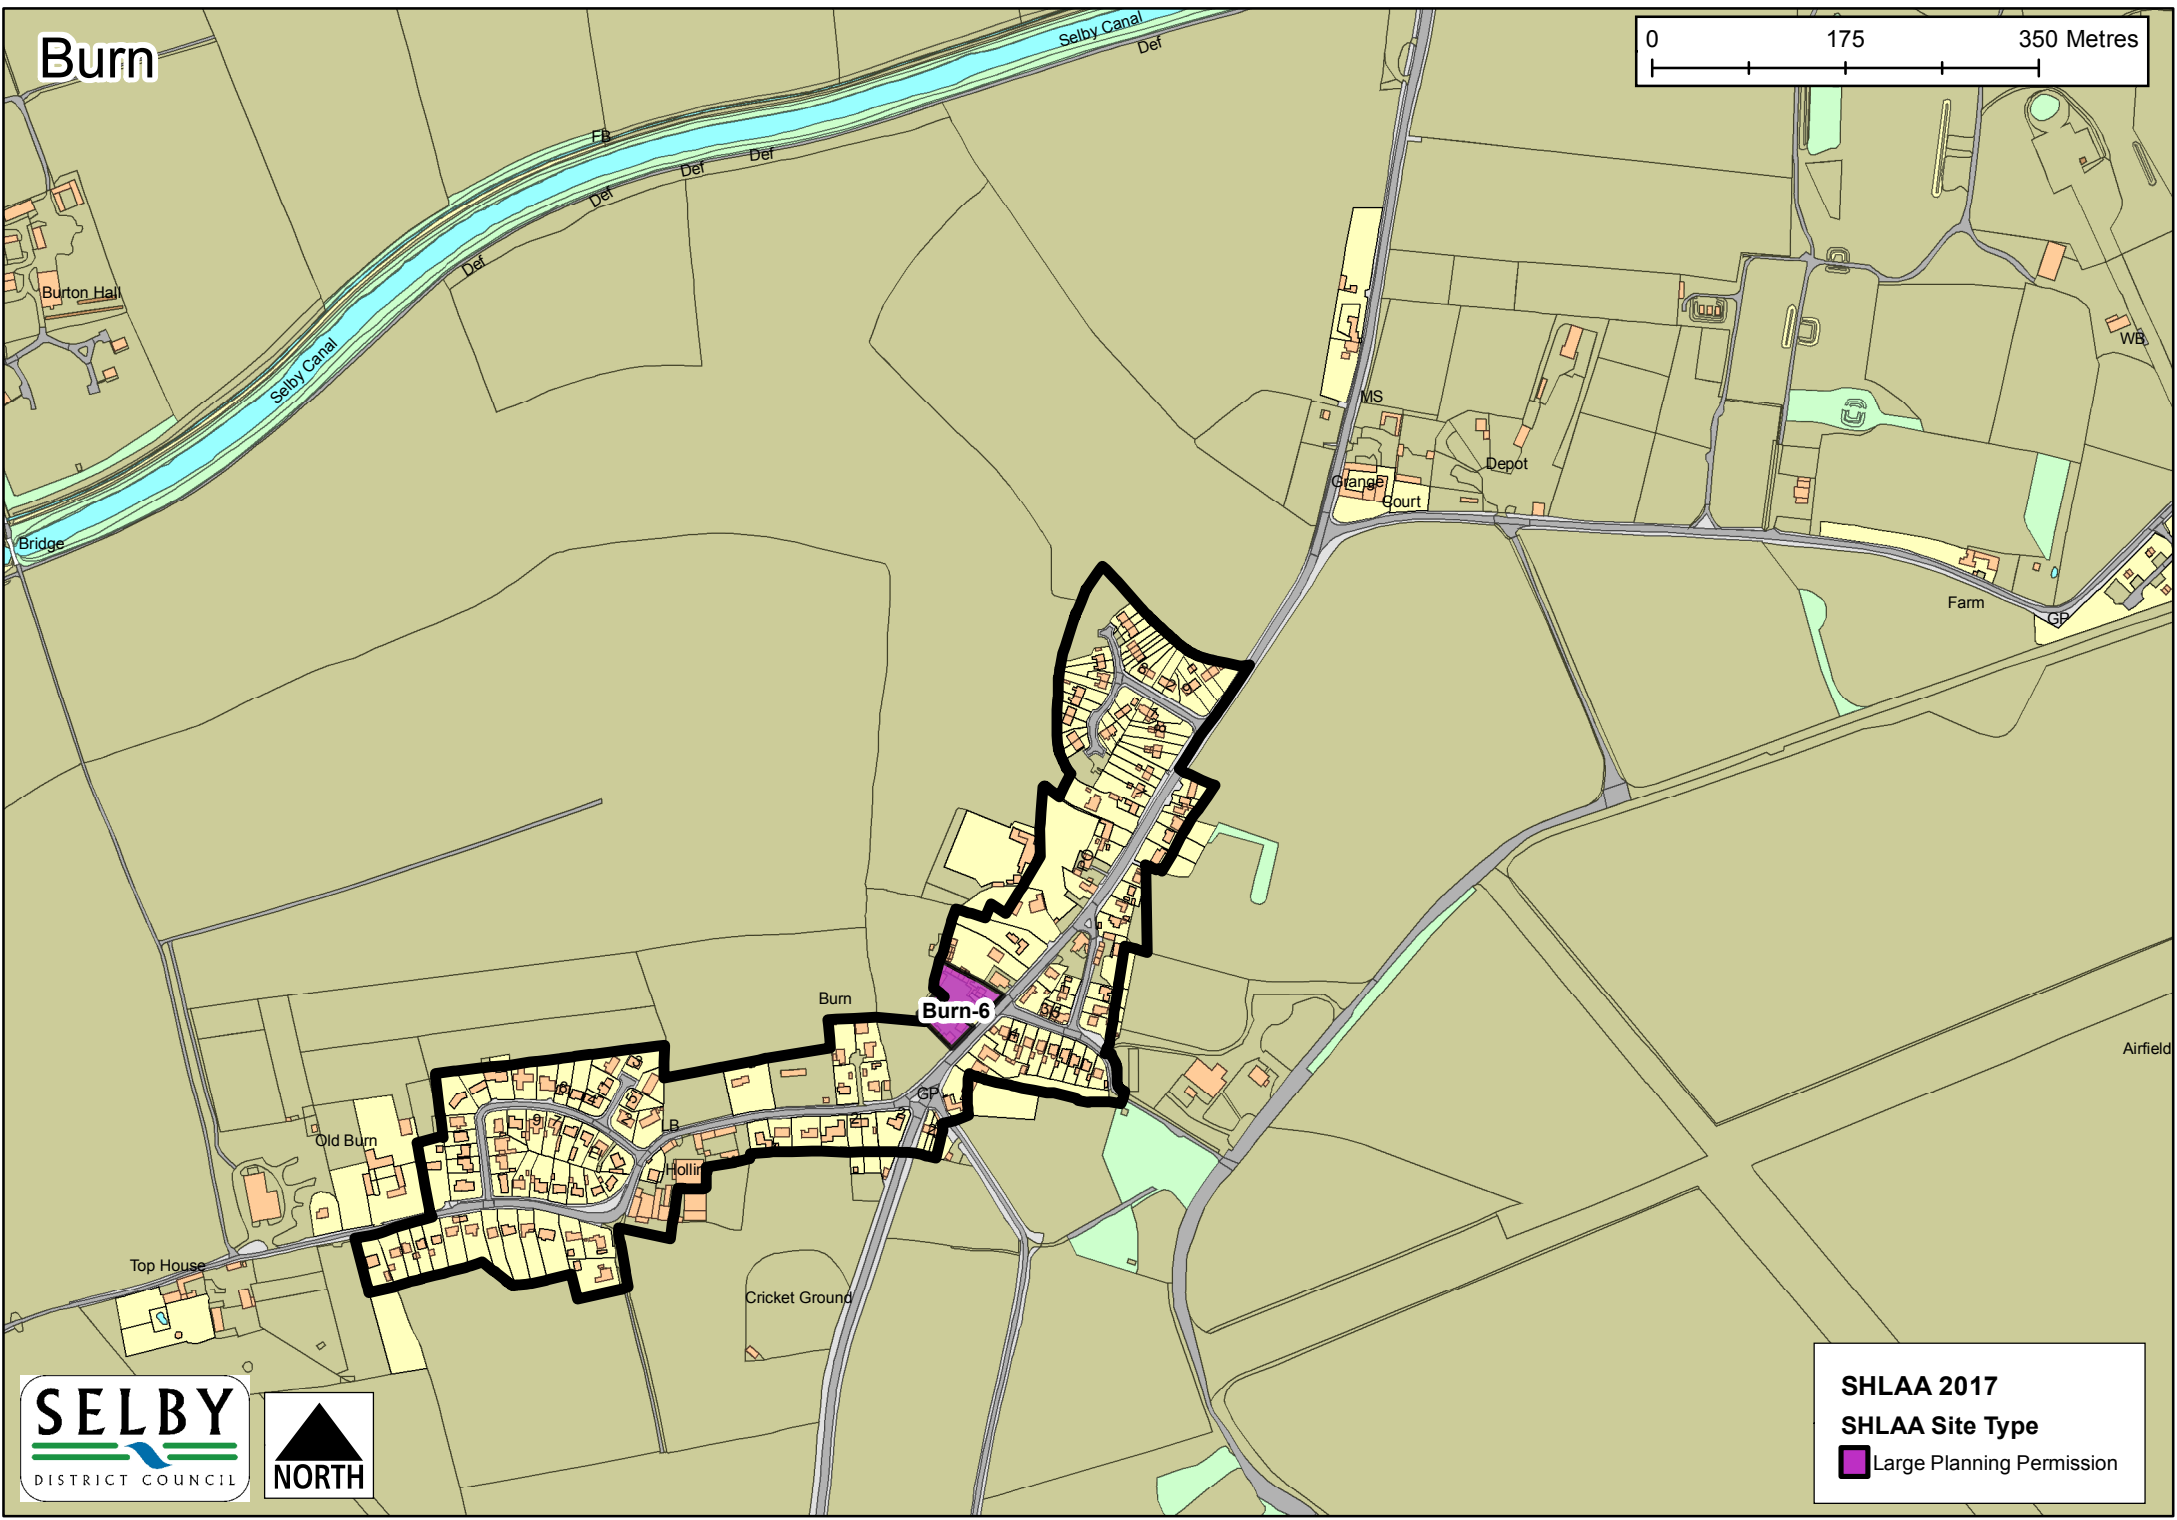

Barlby

SHLAA 2017
SHLAA Site Type

-  Large Planning Permission
-  SDLP Allocation

Barlow

SHLAA 2017
SHLAA Site Type
■ Large Planning Permission

Beal

SHLAA 2017
SHLAA Site Type
■ Large Planning Permission

Biggin

SHLAA 2017
SHLAA Site Type
■ Large Planning Permission

Brayton

SHLAA 2017
SHLAA Site Type
■ Large Planning Permission

Brotherton

SHLAA 2017
SHLAA Site Type
■ Large Planning Permission

Burn

SHLAA 2017
SHLAA Site Type
■ Large Planning Permission

Byram

Brotherton-8

Byram-6

SHLAA 2017
SHLAA Site Type
 Large Planning Permission

Camblesforth

SHLAA 2017
SHLAA Site Type

-  Large Planning Permission
-  SDLP Allocation

Carlton

SHLAA 2017
SHLAA Site Type
■ Large Planning Permission

Drax

SHLAA 2017
SHLAA Site Type
 Large Planning Permission

Eggborough

SHLAA 2017
SHLAA Site Type

-  Large Planning Permission
-  SDLP Allocation

Fairburn