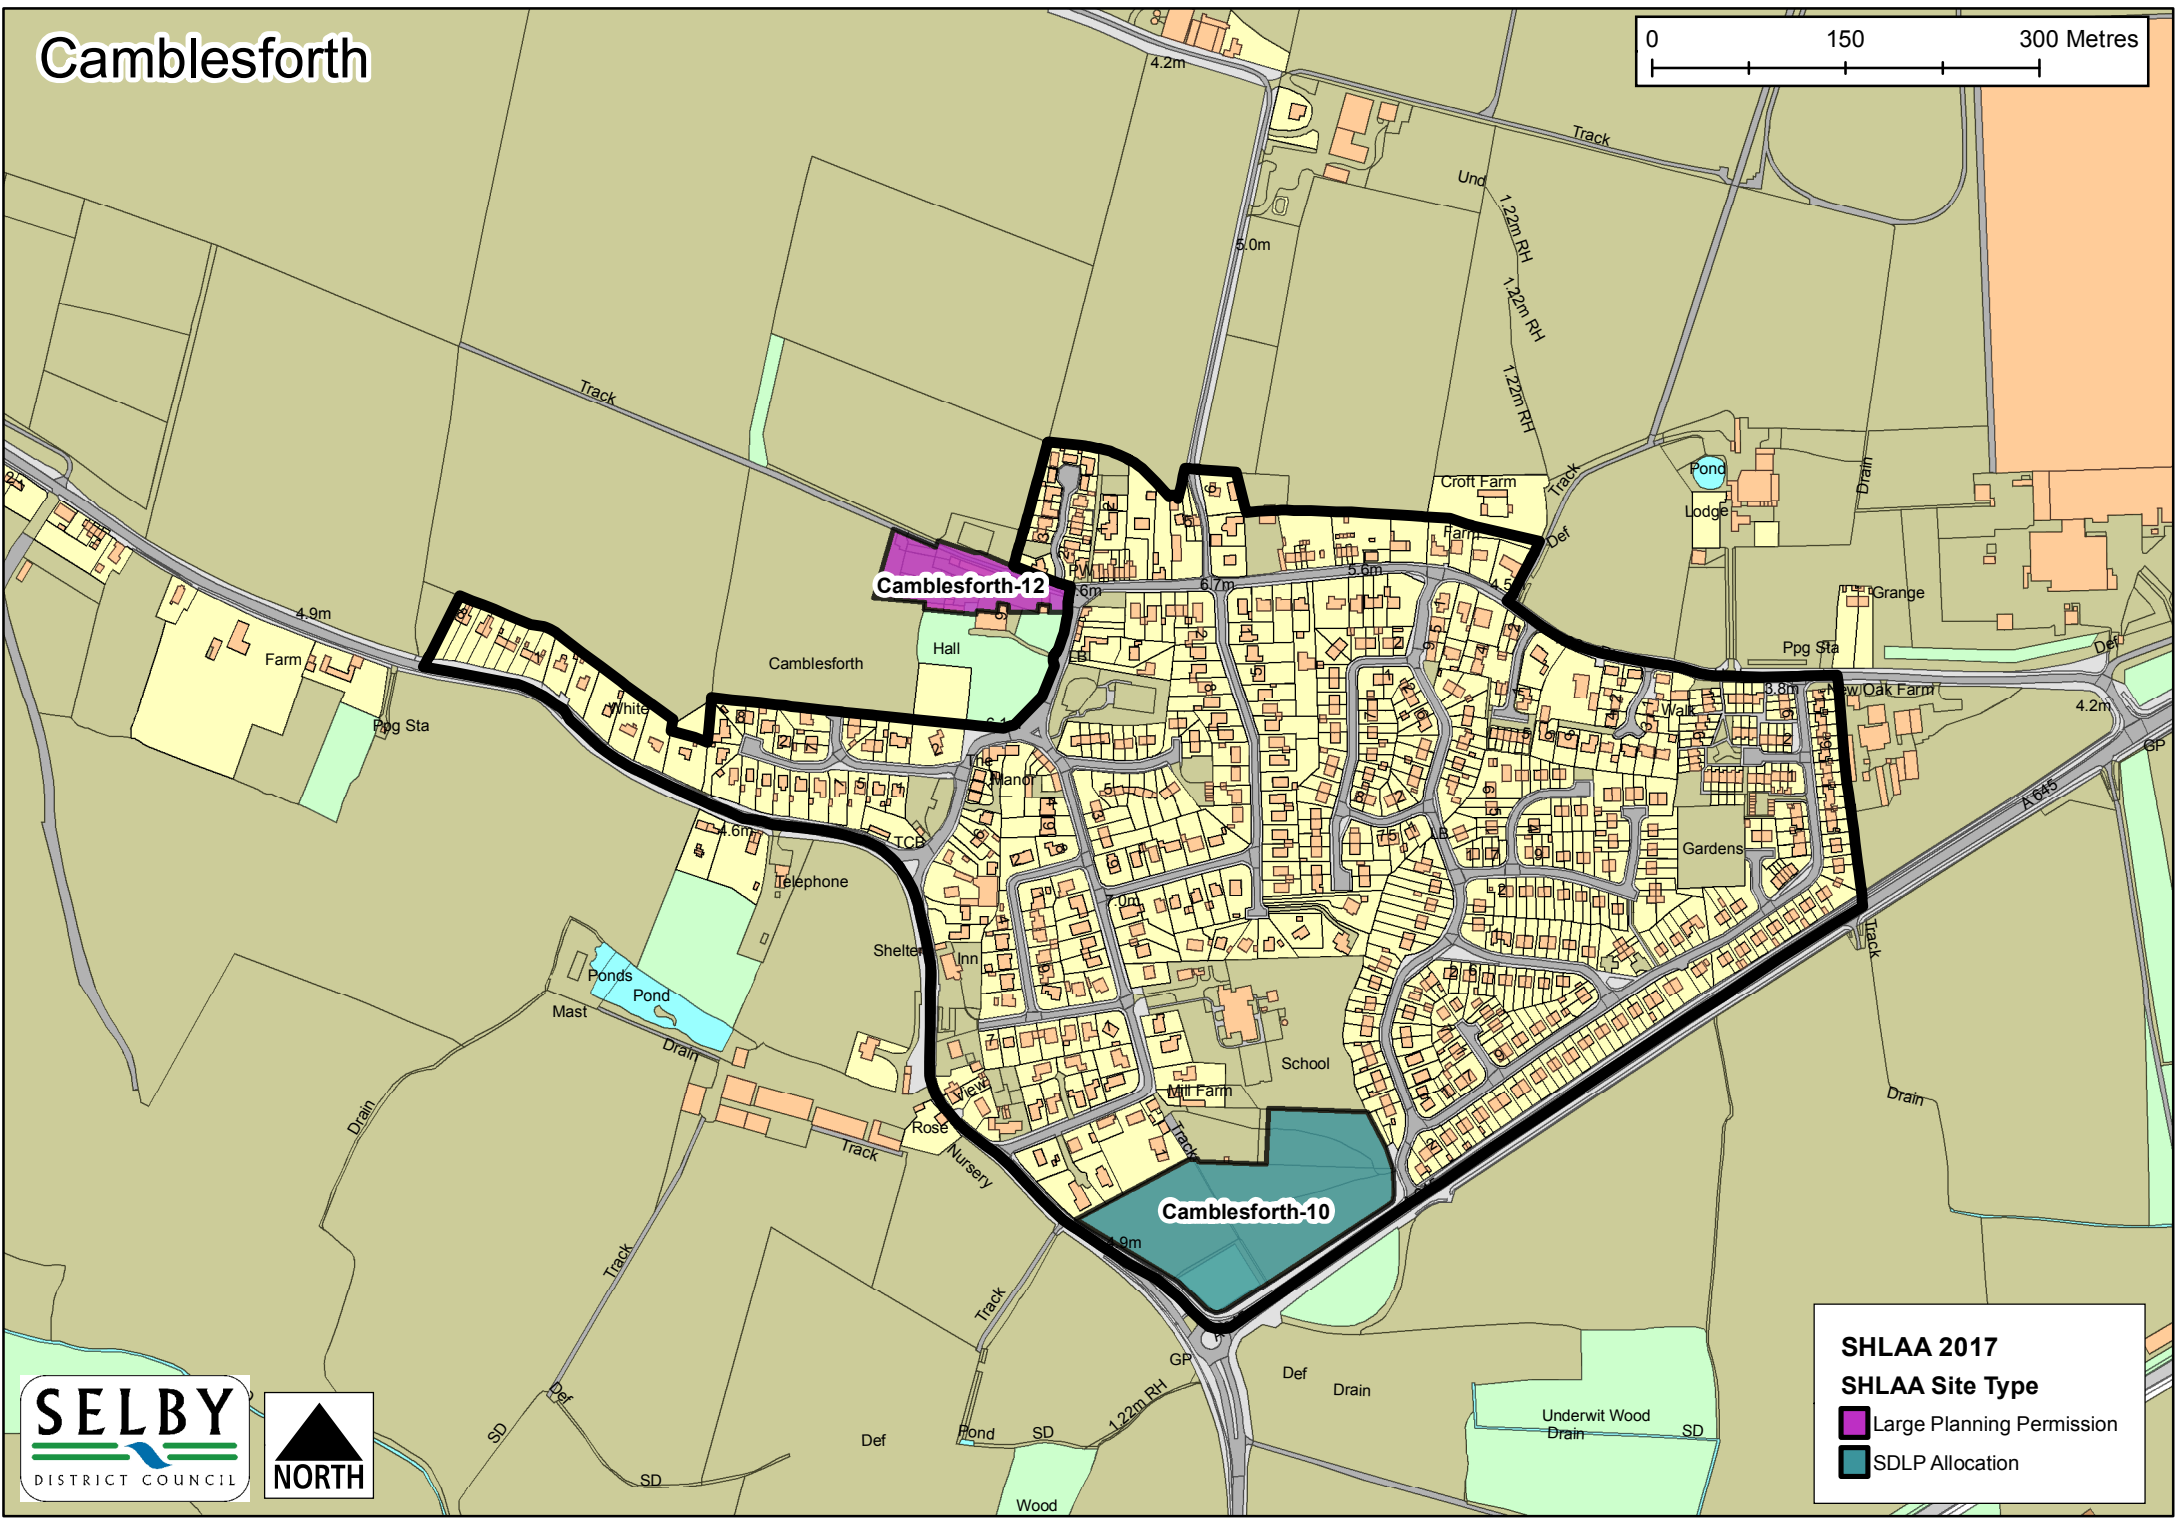

SHLAA 2017
SHLAA Site Type
■ Large Planning Permission

Brayton

SHLAA 2017
SHLAA Site Type
■ Large Planning Permission

Brotherton

SHLAA 2017
SHLAA Site Type
■ Large Planning Permission

Burn

SHLAA 2017
SHLAA Site Type
■ Large Planning Permission

Byram

Brotherton-8

Byram-6

SHLAA 2017
SHLAA Site Type
 Large Planning Permission

Camblesforth

SHLAA 2017
SHLAA Site Type

-  Large Planning Permission
-  SDLP Allocation

Carlton

SHLAA 2017
SHLAA Site Type

- Large Planning Permission
- SDLP Allocation

Cawood

SHLAA 2017
SHLAA Site Type
■ Large Planning Permission

Church Fenton

SHLAA 2017
SHLAA Site Type
■ Large Planning Permission

Cliffe

SHLAA 2017
SHLAA Site Type
■ Large Planning Permission

Drax

SHLAA 2017
SHLAA Site Type
 Large Planning Permission

Eggborough

SHLAA 2017
SHLAA Site Type

-  Large Planning Permission
-  SDLP Allocation

Fairburn