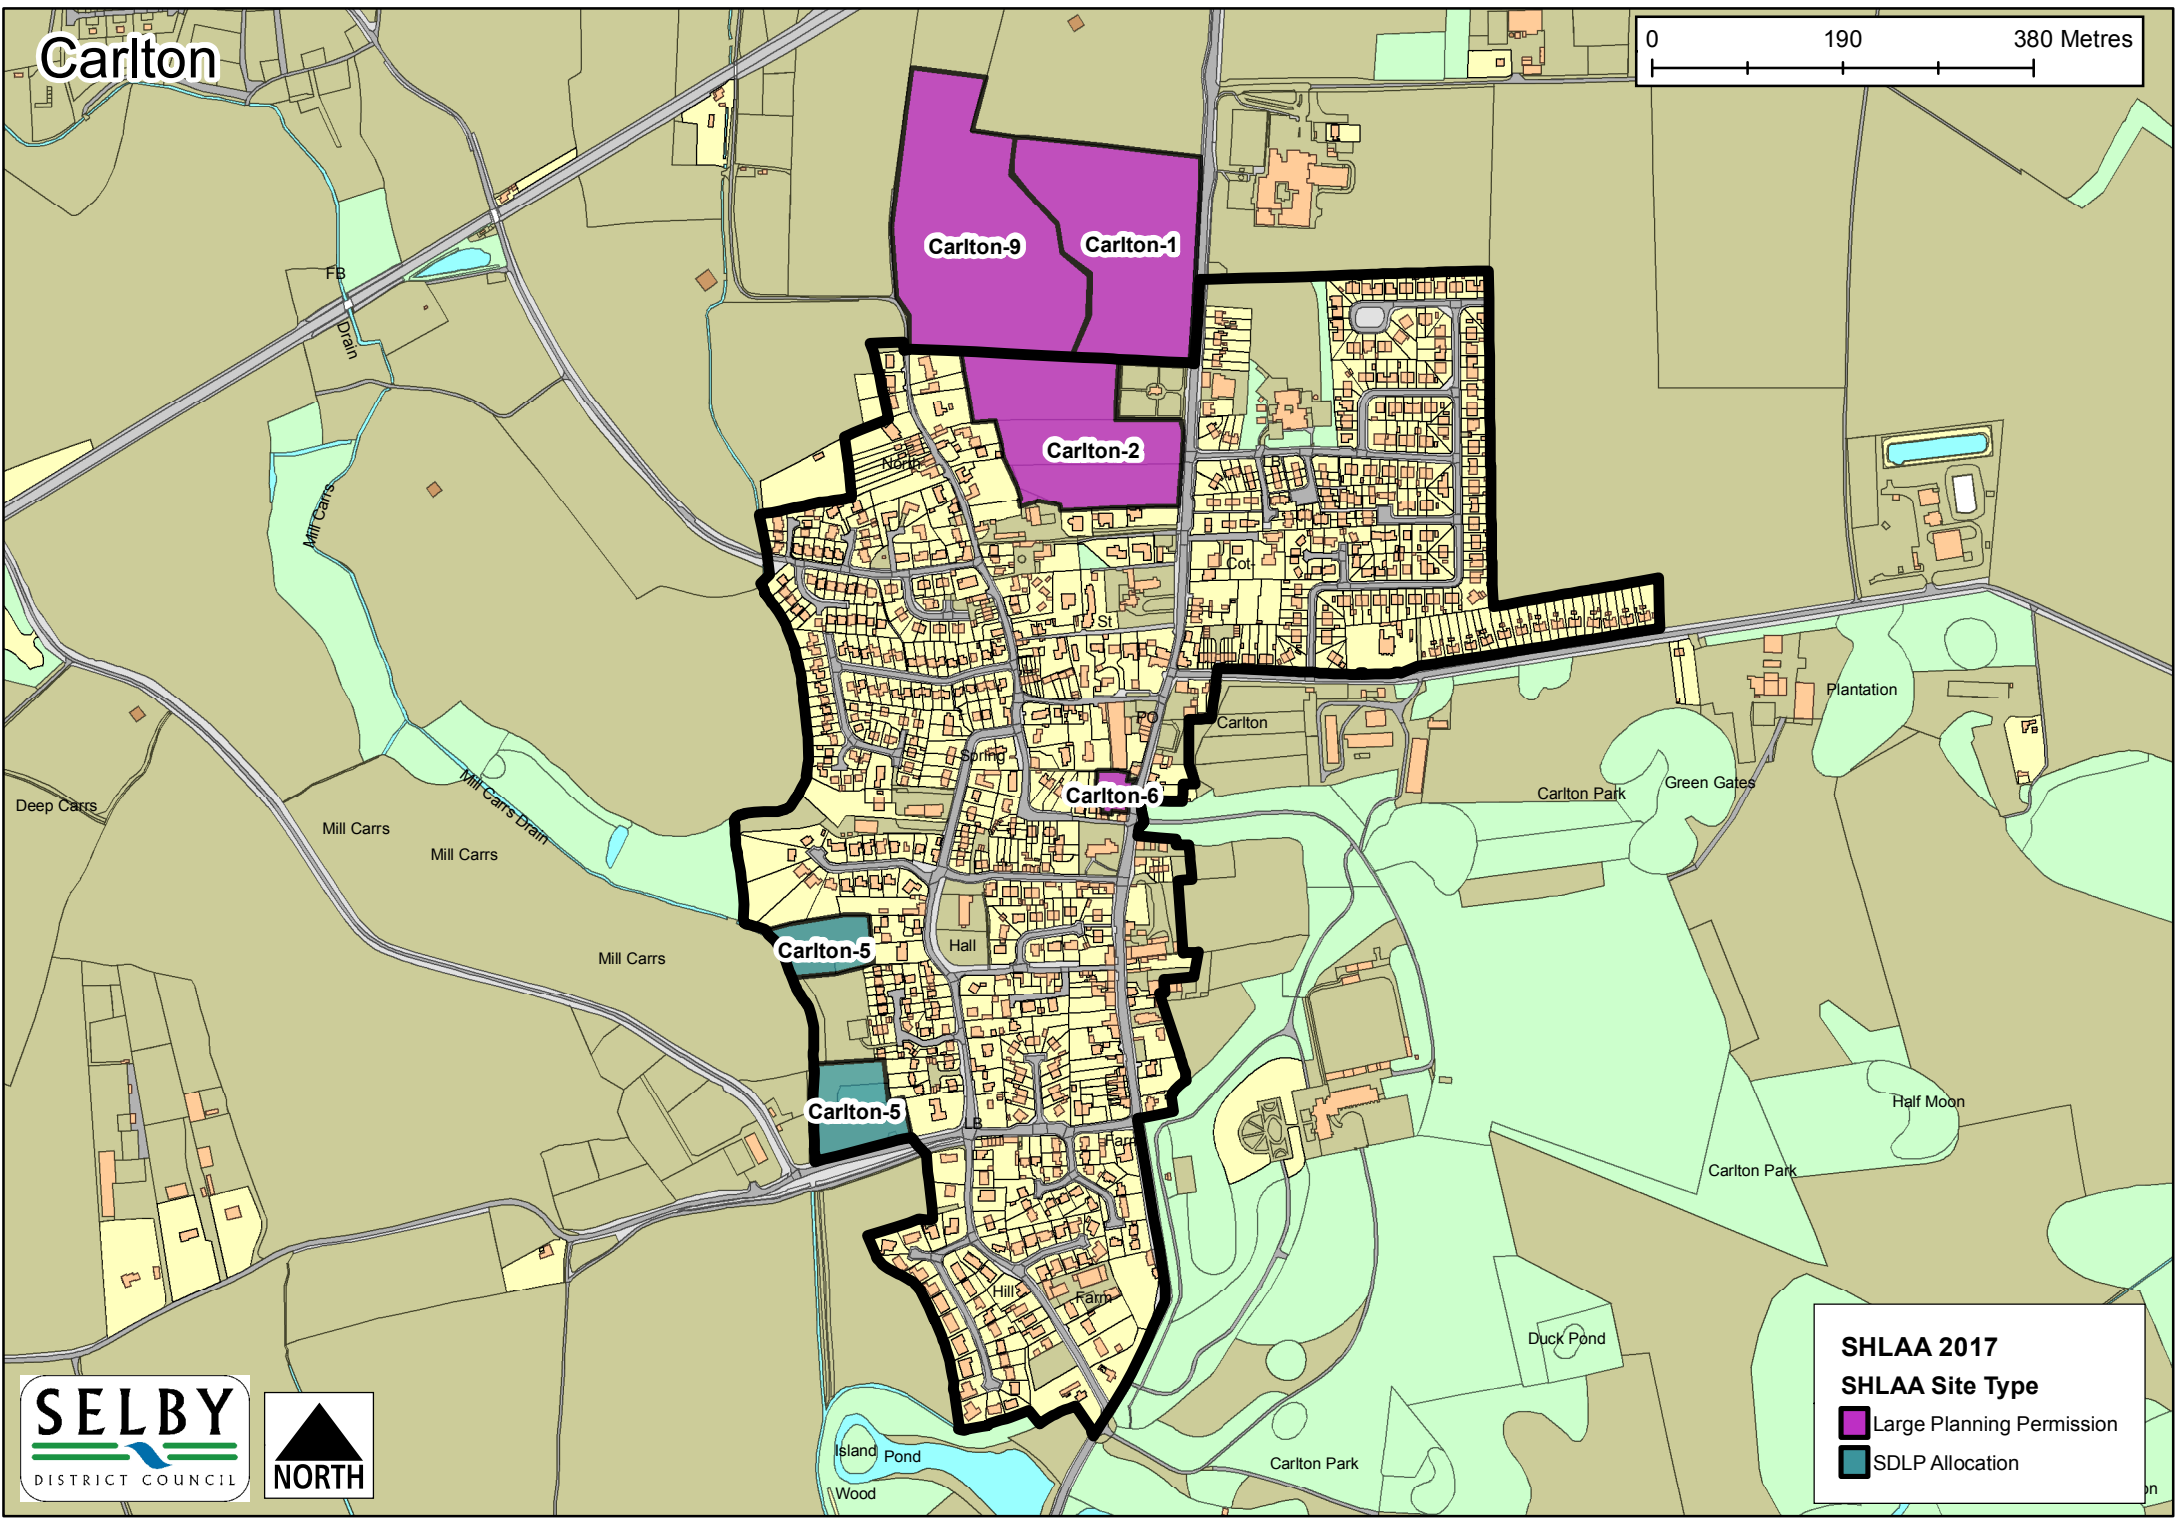

SHLAA 2017
SHLAA Site Type
■ Large Planning Permission

Brayton

SHLAA 2017
SHLAA Site Type
■ Large Planning Permission

Brotherton

SHLAA 2017
SHLAA Site Type
■ Large Planning Permission

Burn

SHLAA 2017
SHLAA Site Type
■ Large Planning Permission

Byram

Brotherton-8

Byram-6

SHLAA 2017
SHLAA Site Type
 Large Planning Permission

Camblesforth

SHLAA 2017
SHLAA Site Type

-  Large Planning Permission
-  SDLP Allocation

Carlton

SHLAA 2017
SHLAA Site Type

- Large Planning Permission
- SDLP Allocation

Cawood

SHLAA 2017
SHLAA Site Type
■ Large Planning Permission

Church Fenton

SHLAA 2017
SHLAA Site Type
■ Large Planning Permission

Cliffe

SHLAA 2017
SHLAA Site Type
■ Large Planning Permission

Drax

SHLAA 2017
SHLAA Site Type
 Large Planning Permission

Eggborough

SHLAA 2017
SHLAA Site Type

-  Large Planning Permission
-  SDLP Allocation

Fairburn