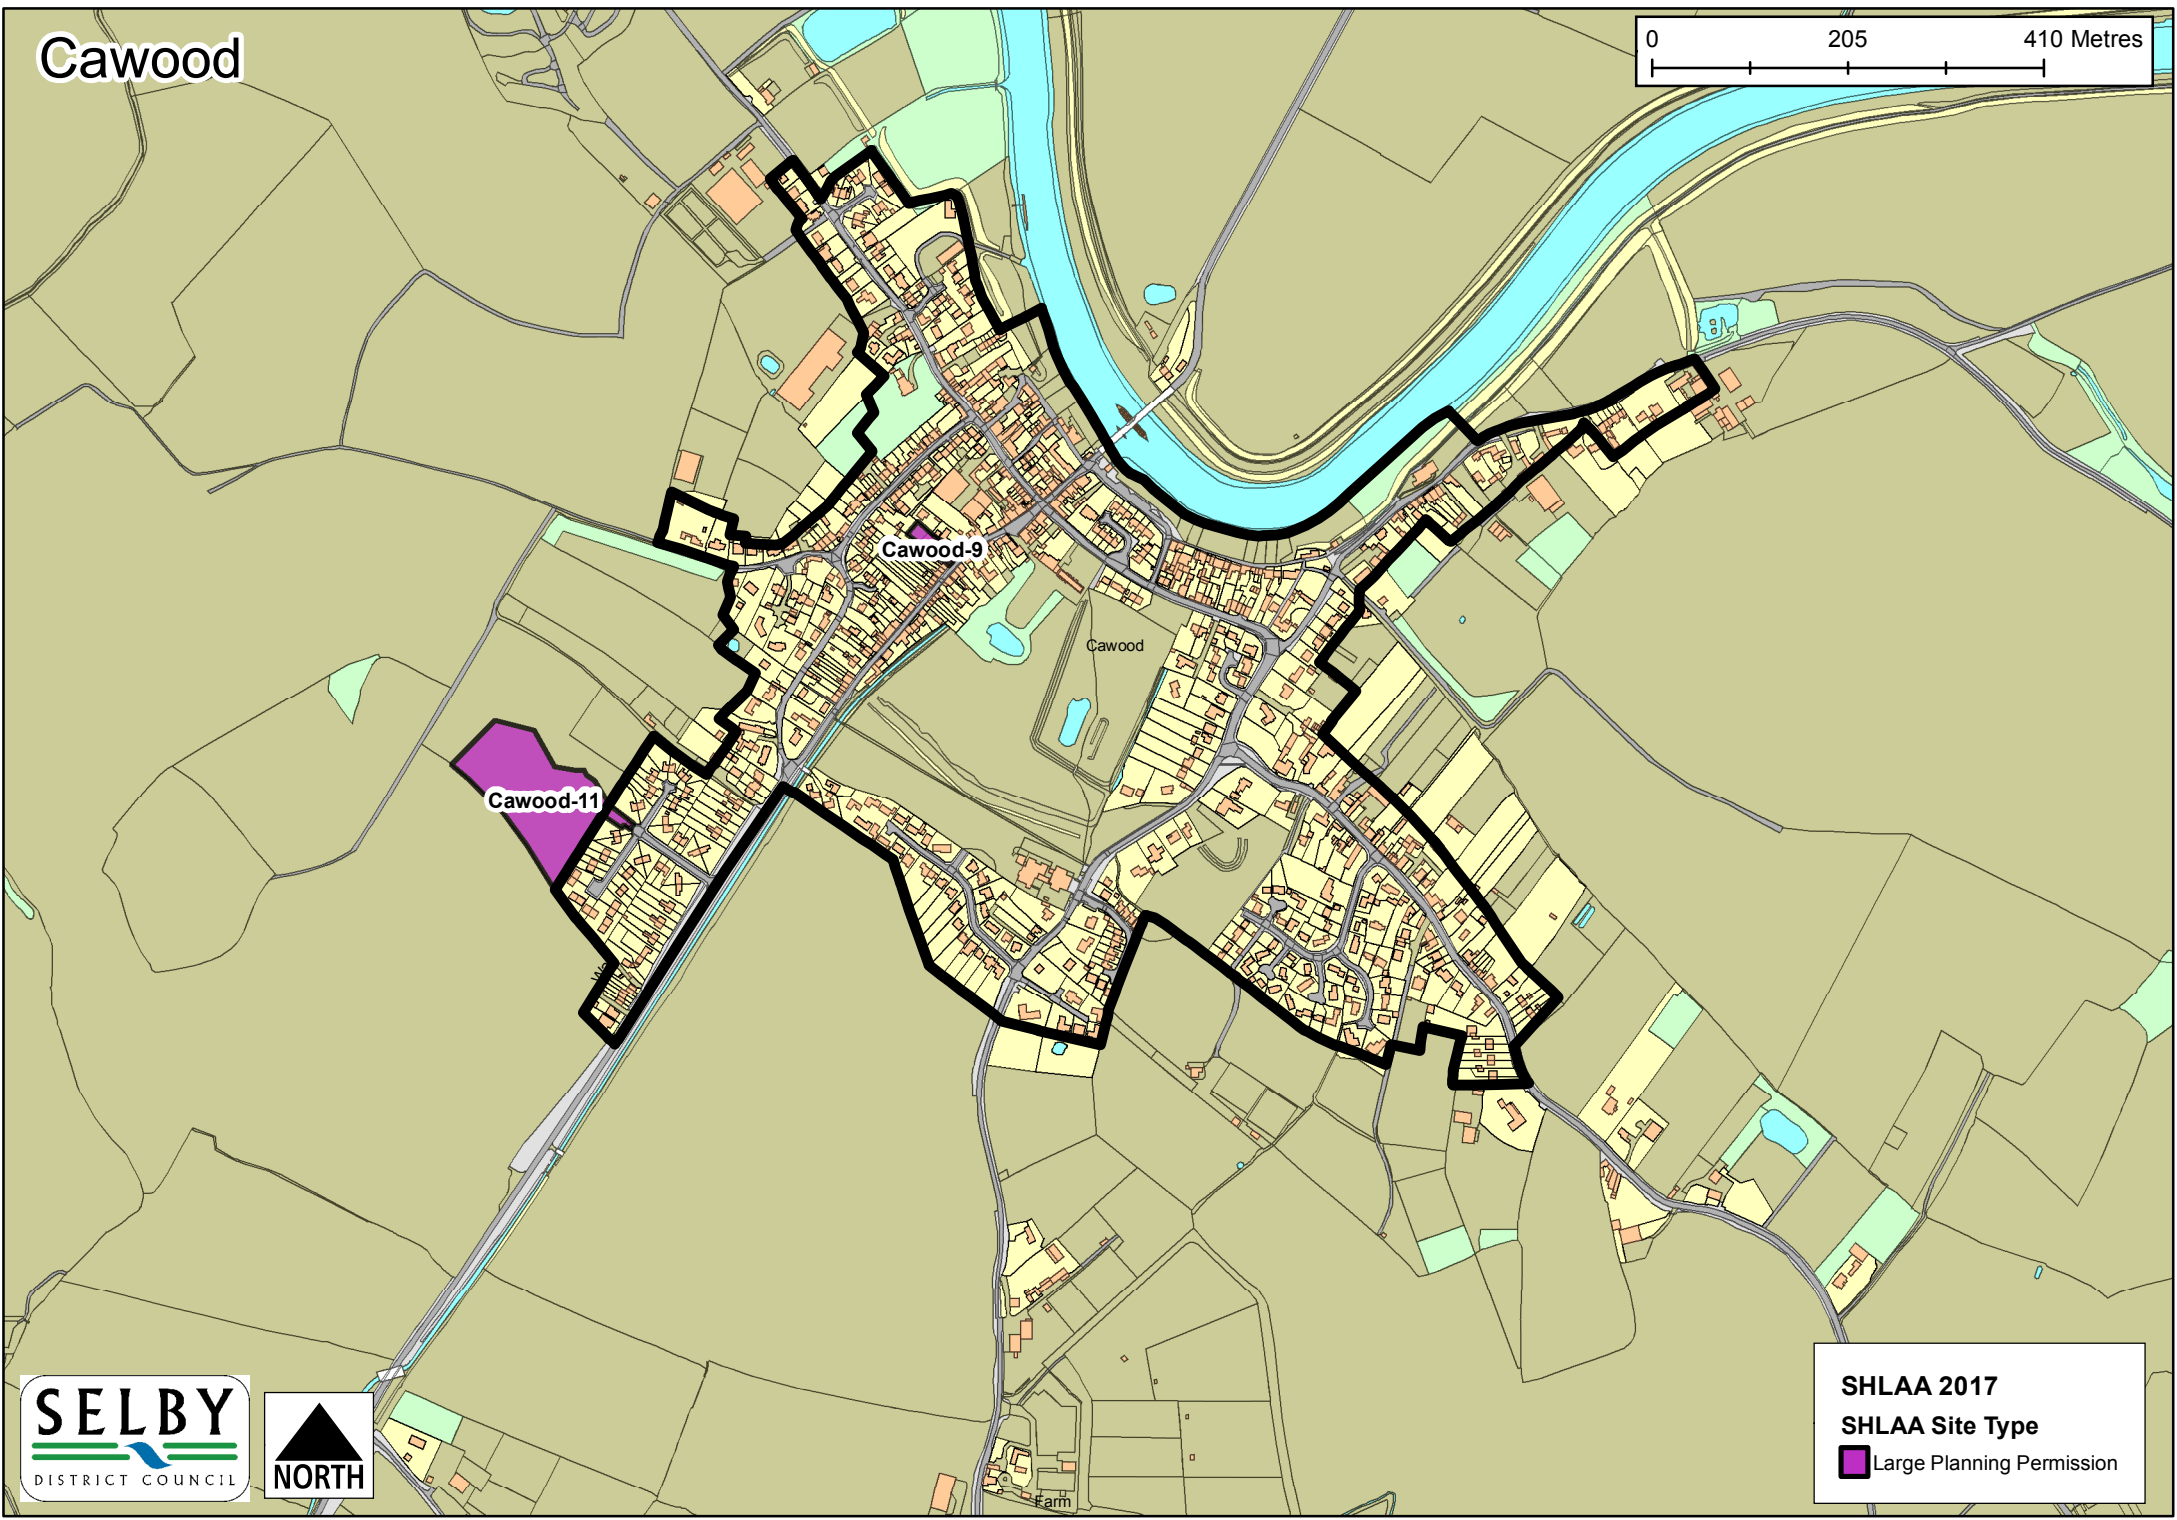

SHLAA 2017
SHLAA Site Type
■ Large Planning Permission

Brayton

SHLAA 2017
SHLAA Site Type
■ Large Planning Permission

Brotherton

SHLAA 2017
SHLAA Site Type
■ Large Planning Permission

Burn

SHLAA 2017
SHLAA Site Type
■ Large Planning Permission

Byram

Brotherton-8

Byram-6

SHLAA 2017
SHLAA Site Type
 Large Planning Permission

Camblesforth

SHLAA 2017
SHLAA Site Type

-  Large Planning Permission
-  SDLP Allocation

Carlton

SHLAA 2017
SHLAA Site Type

- Large Planning Permission
- SDLP Allocation

Cawood

SHLAA 2017
SHLAA Site Type
■ Large Planning Permission

Church Fenton

SHLAA 2017
SHLAA Site Type
■ Large Planning Permission

Cliffe

SHLAA 2017
SHLAA Site Type
■ Large Planning Permission

Drax

SHLAA 2017
SHLAA Site Type
 Large Planning Permission

Eggborough

SHLAA 2017
SHLAA Site Type

-  Large Planning Permission
-  SDLP Allocation

Fairburn