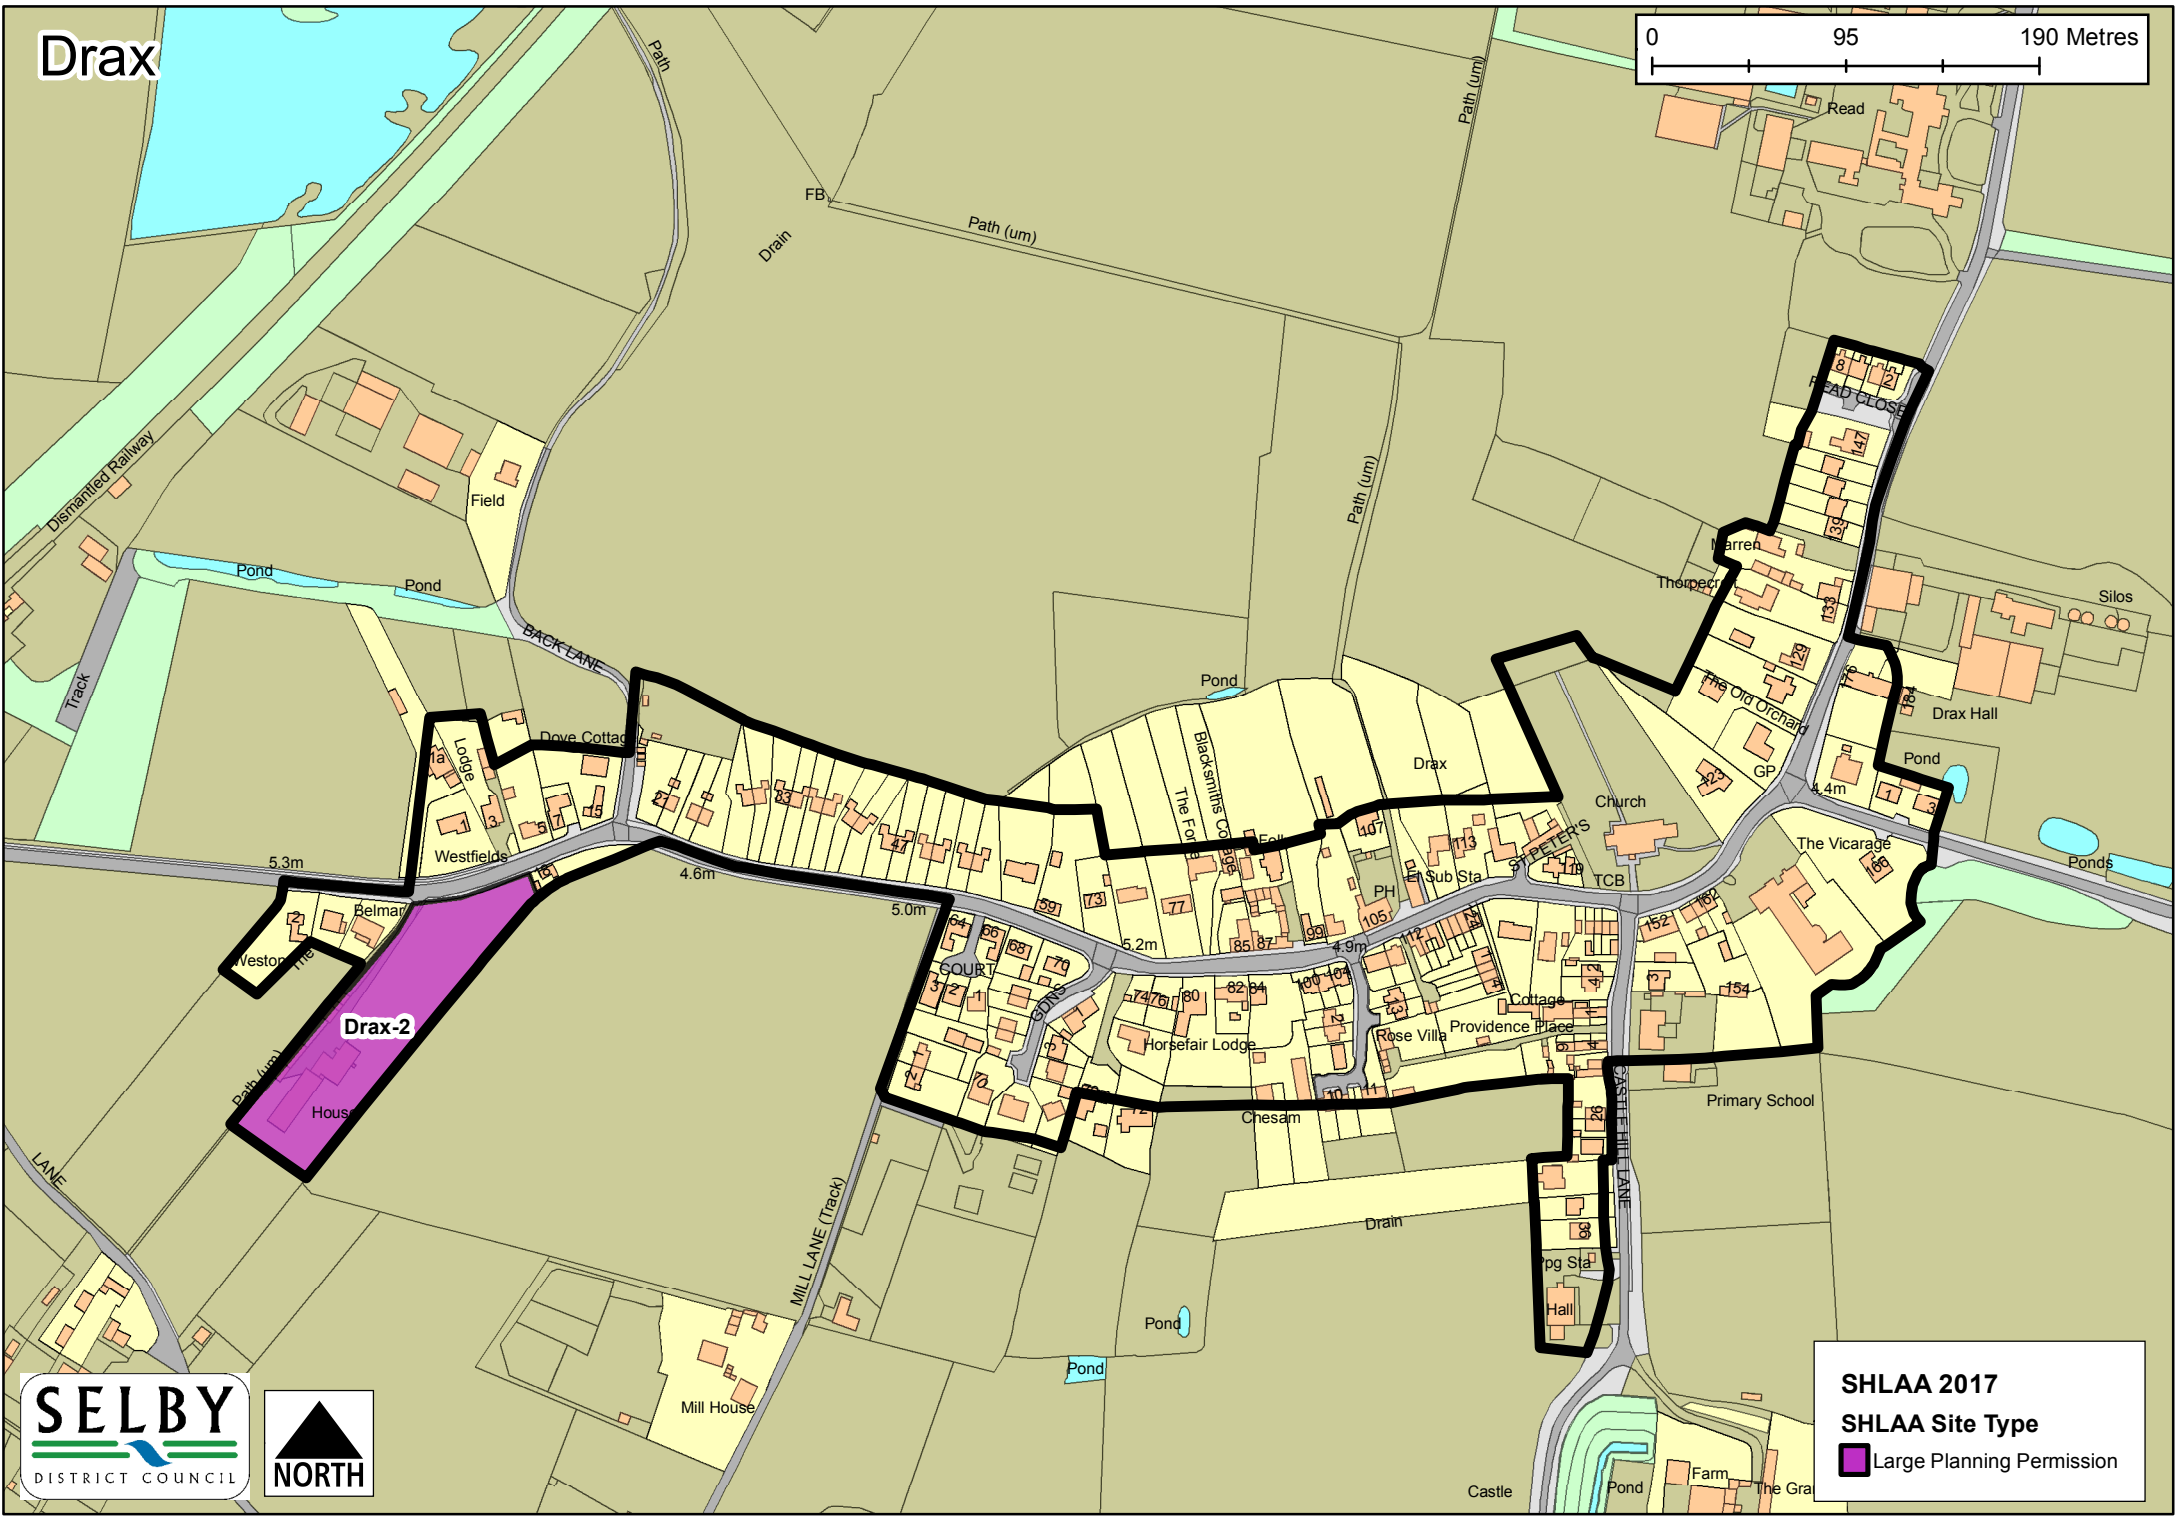

SHLAA 2017
SHLAA Site Type

- Large Planning Permission
- SDLP Allocation

Cawood

SHLAA 2017
SHLAA Site Type
■ Large Planning Permission

Church Fenton

SHLAA 2017
SHLAA Site Type
■ Large Planning Permission

Cliffe

SHLAA 2017
SHLAA Site Type
■ Large Planning Permission

Drax

SHLAA 2017
SHLAA Site Type
 Large Planning Permission

Eggborough

SHLAA 2017
SHLAA Site Type

-  Large Planning Permission
-  SDLP Allocation

Fairburn

SHLAA 2017
SHLAA Site Type
[Purple Box] Large Planning Permission

Gateforth

SHLAA 2017
SHLAA Site Type
■ Large Planning Permission

Hambleton

SHLAA 2017
SHLAA Site Type
■ Large Planning Permission

Hemingbrough