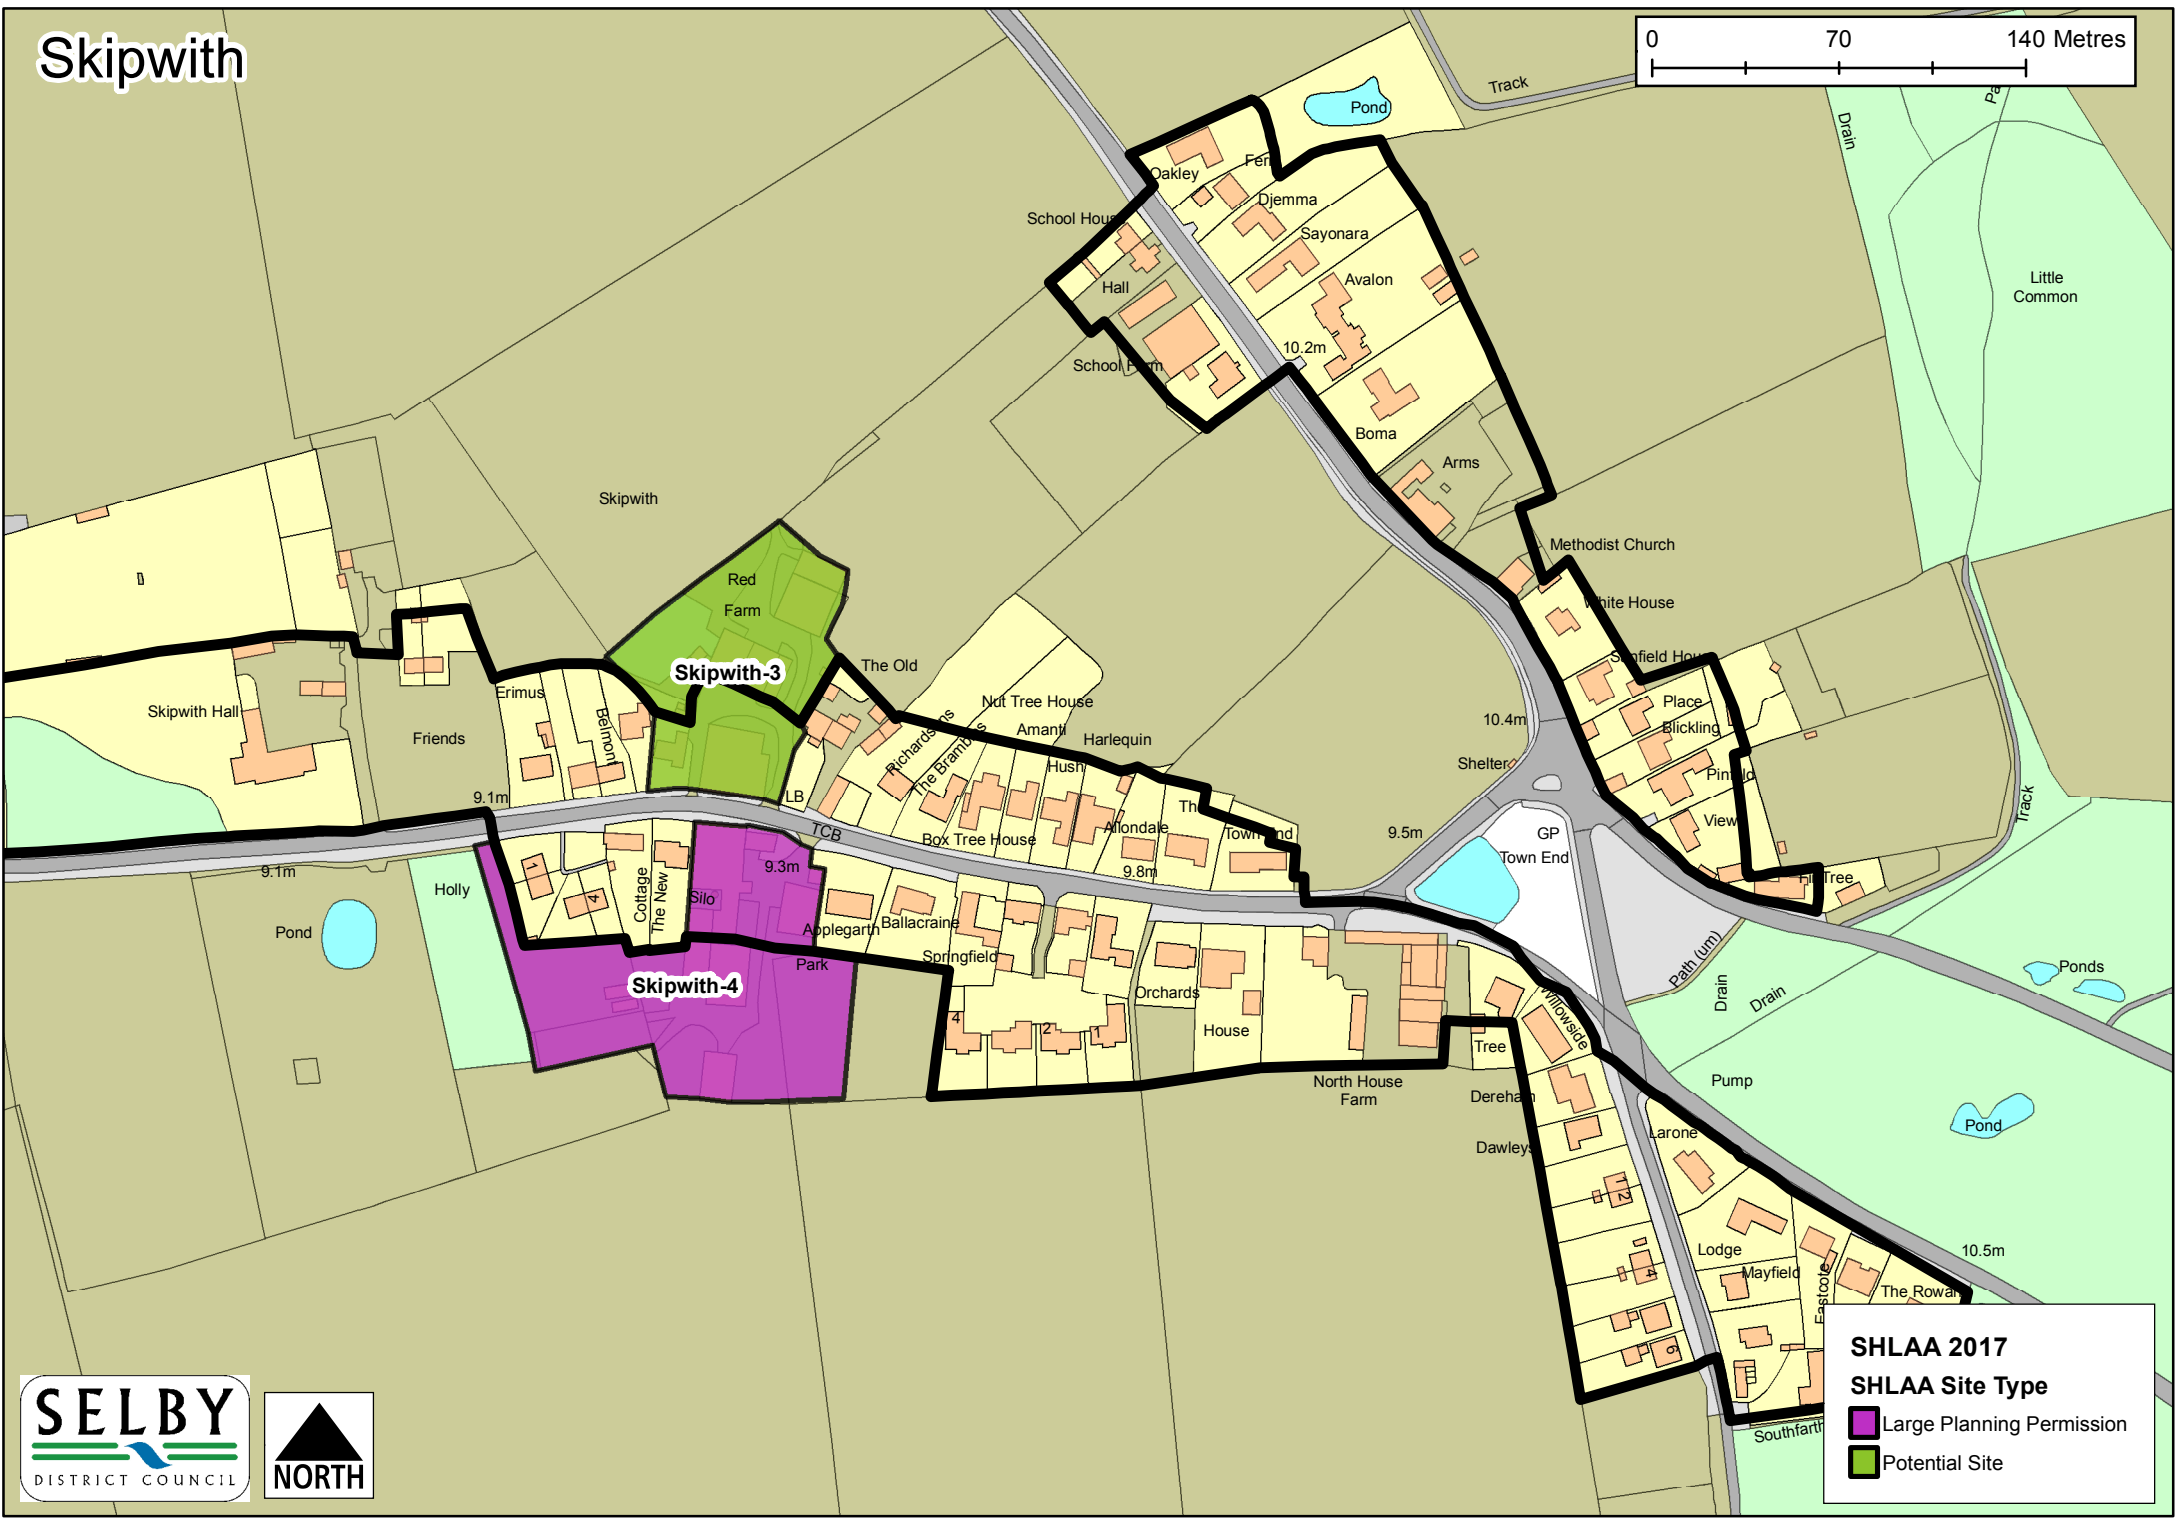

Selby Town Centre

SHLAA 2017
SHLAA Site Type

- Large Planning Permission
- Potential Site
- SDLP Allocation

Sherburn in Elmet

SHLAA 2017
SHLAA Site Type

- Large Planning Permission
- Potential Site
- SDLP Allocation

Skipwith

SHLAA 2017
SHLAA Site Type

- Large Planning Permission
- Potential Site

South Duffield

SHLAA 2017
SHLAA Site Type

- Large Planning Permission
- Potential Site

Stillingfleet

Tadcaster

SHLAA 2017
SHLAA Site Type

- Large Planning Permission
- Potential Site
- SDLP Allocation

Thorpe Willoughby

SHLAA 2017
SHLAA Site Type

- Large Planning Permission
- Potential Site

Towton

Ulleskelf

SHLAA 2017
SHLAA Site Type