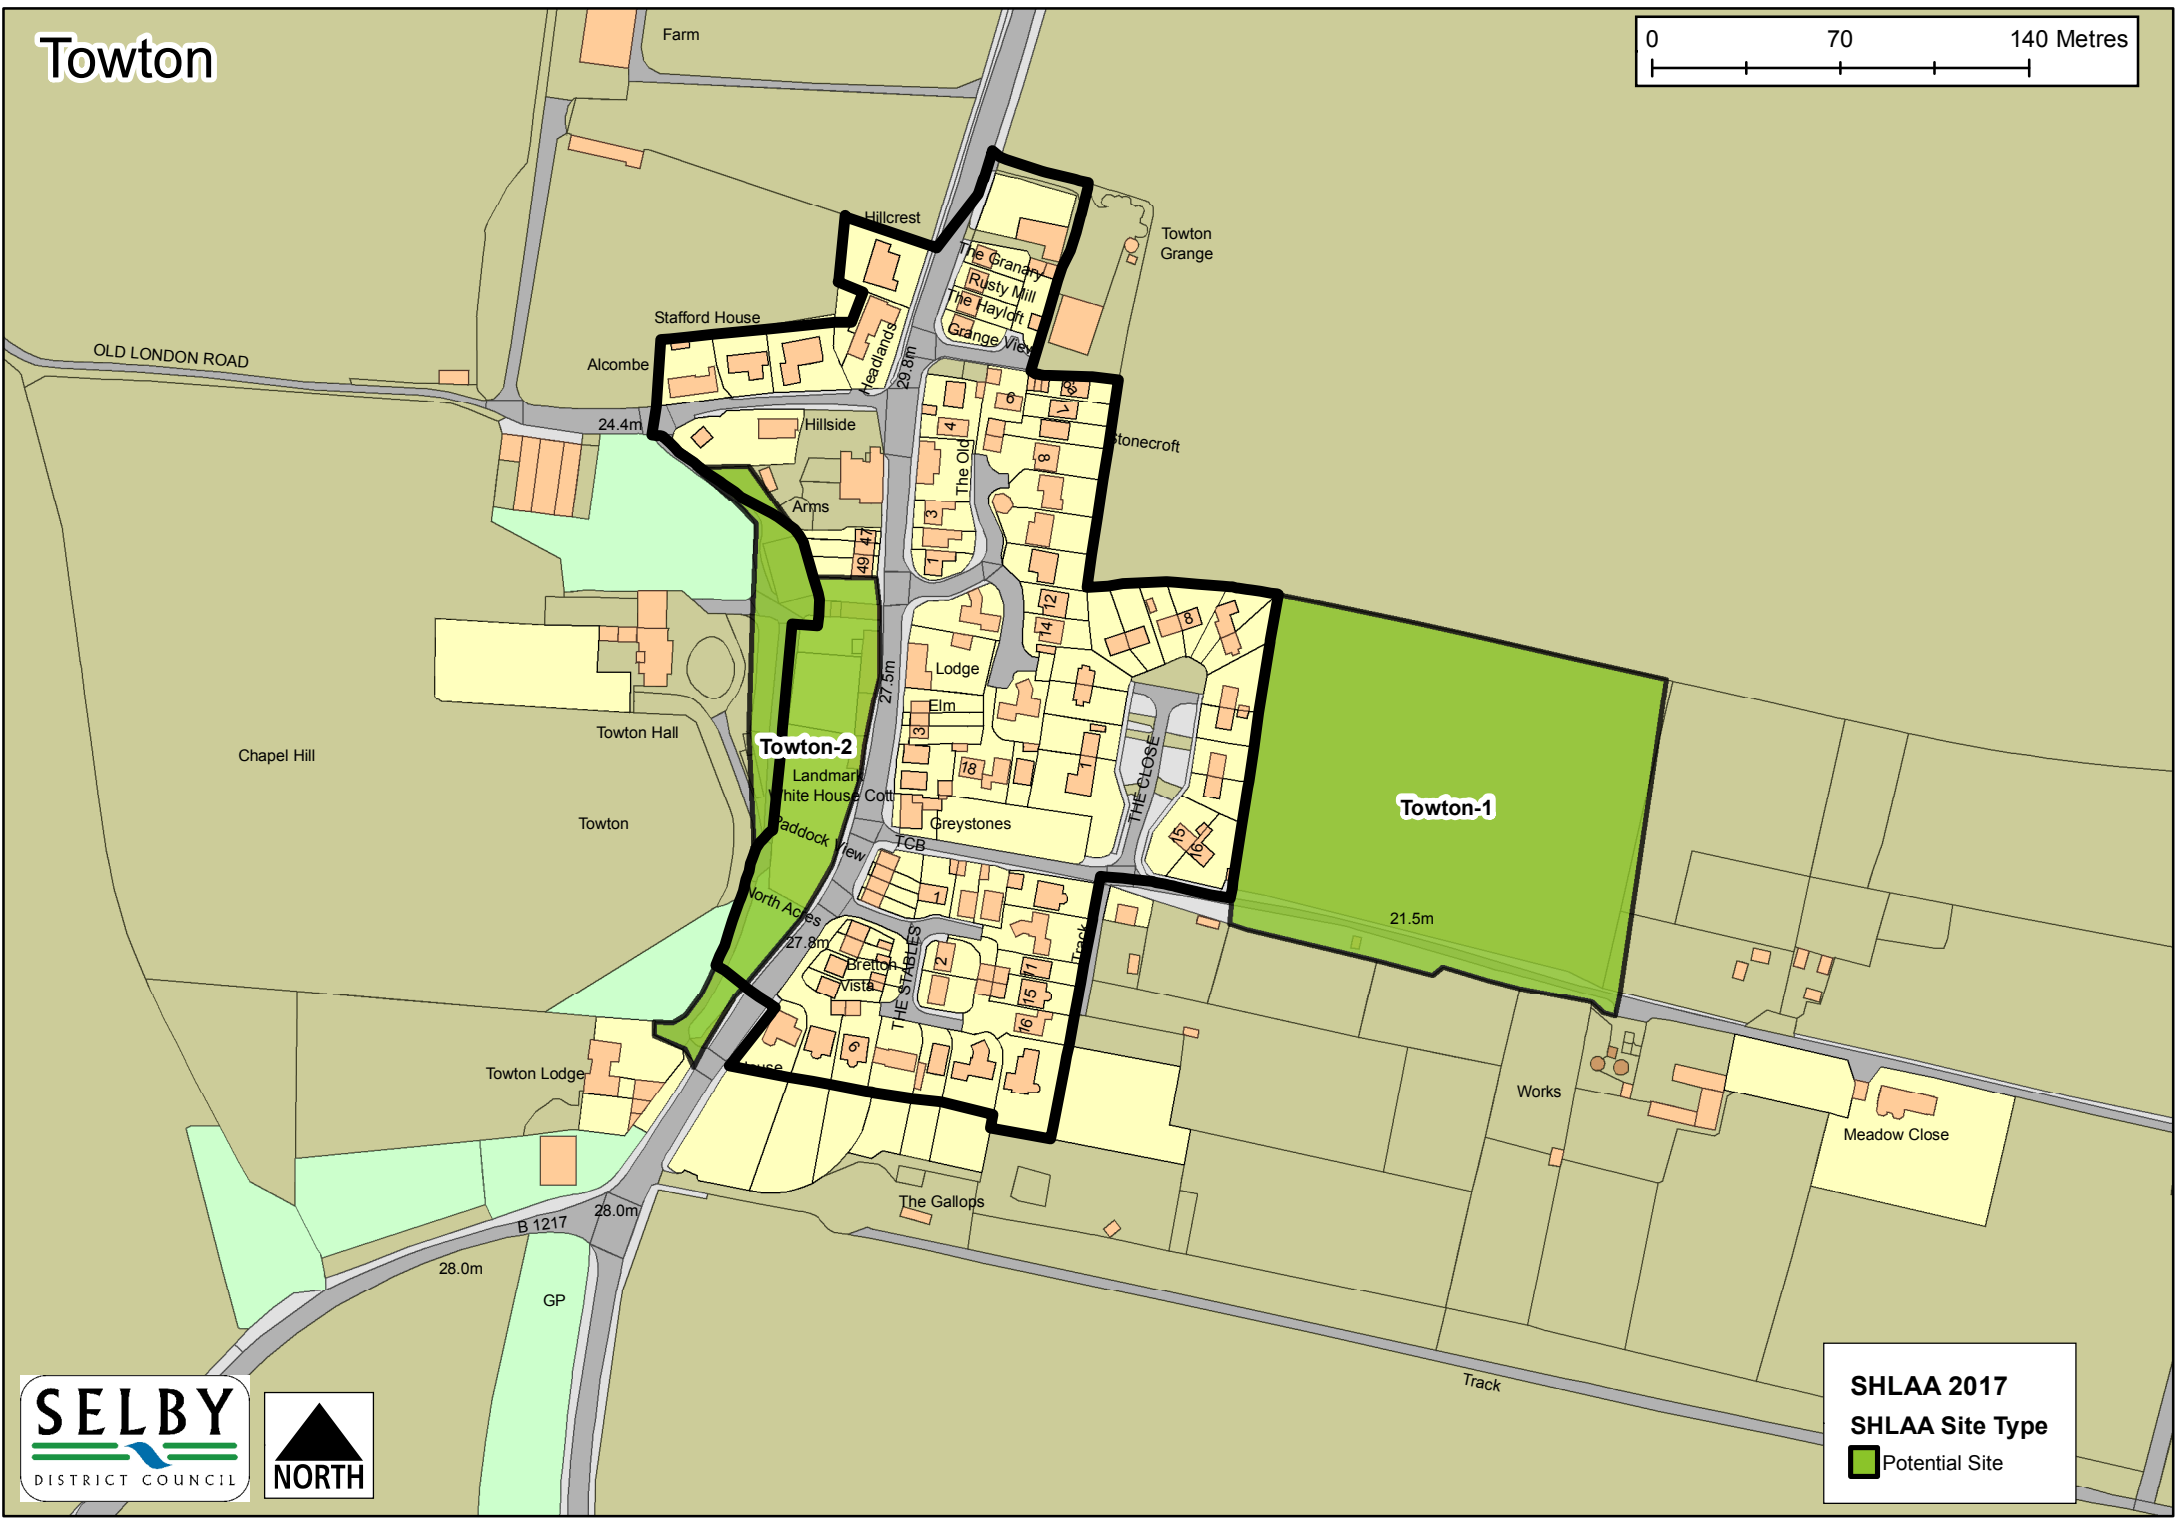

Skipwith

SHLAA 2017
SHLAA Site Type

- Large Planning Permission
- Potential Site

South Duffield

SHLAA 2017
SHLAA Site Type

- Large Planning Permission
- Potential Site

Stillingfleet

Tadcaster

SHLAA 2017
SHLAA Site Type

- Large Planning Permission
- Potential Site
- SDLP Allocation

Thorpe Willoughby

SHLAA 2017
SHLAA Site Type

- Large Planning Permission
- Potential Site

Towton

Ulleskelf

SHLAA 2017
SHLAA Site Type

-  Large Planning Permission
-  Potential Site

Whitley

SHLAA 2017
SHLAA Site Type

- Large Planning Permission
- Potential Site

Womersley

SHLAA 2017
SHLAA Site Type
■ Potential Site

Womersley Park