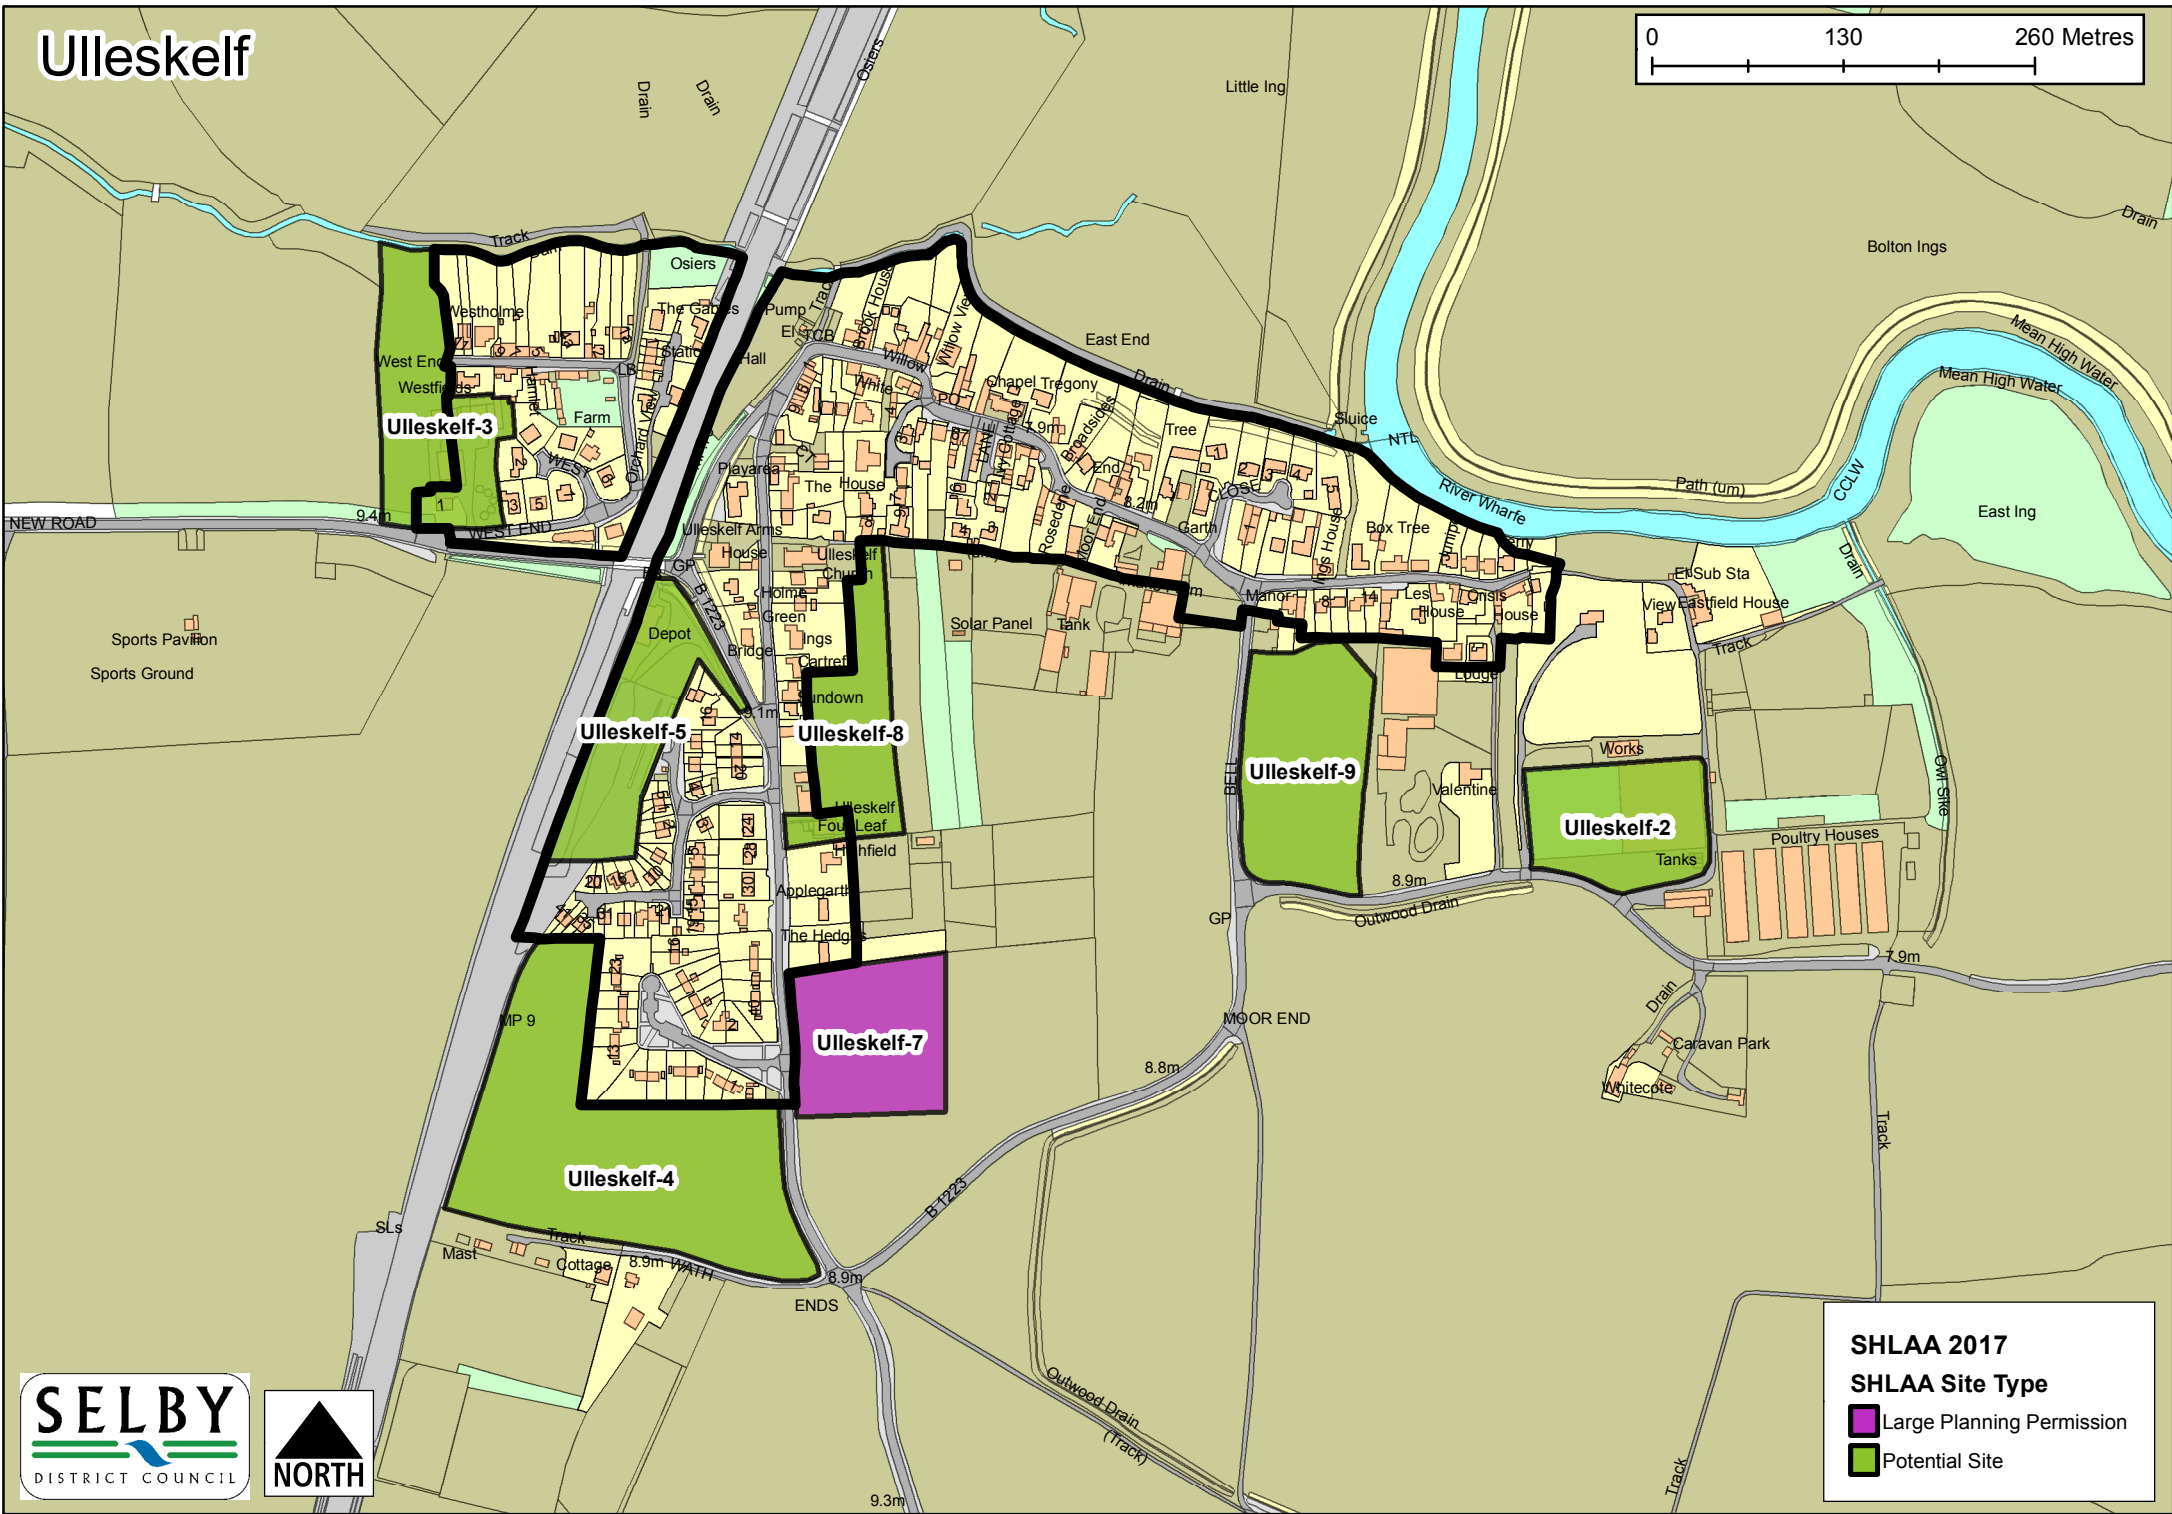

Skipwith

SHLAA 2017
SHLAA Site Type

- Large Planning Permission
- Potential Site

South Duffield

SHLAA 2017
SHLAA Site Type

- Large Planning Permission
- Potential Site

Stillingfleet

Tadcaster

SHLAA 2017
SHLAA Site Type

- Large Planning Permission
- Potential Site
- SDLP Allocation

Thorpe Willoughby

SHLAA 2017
SHLAA Site Type

- Large Planning Permission
- Potential Site

Towton

Ulleskelf

SHLAA 2017
SHLAA Site Type

-  Large Planning Permission
-  Potential Site

Whitley

SHLAA 2017
SHLAA Site Type

- Large Planning Permission
- Potential Site

Womersley

SHLAA 2017
SHLAA Site Type
■ Potential Site

Womersley Park