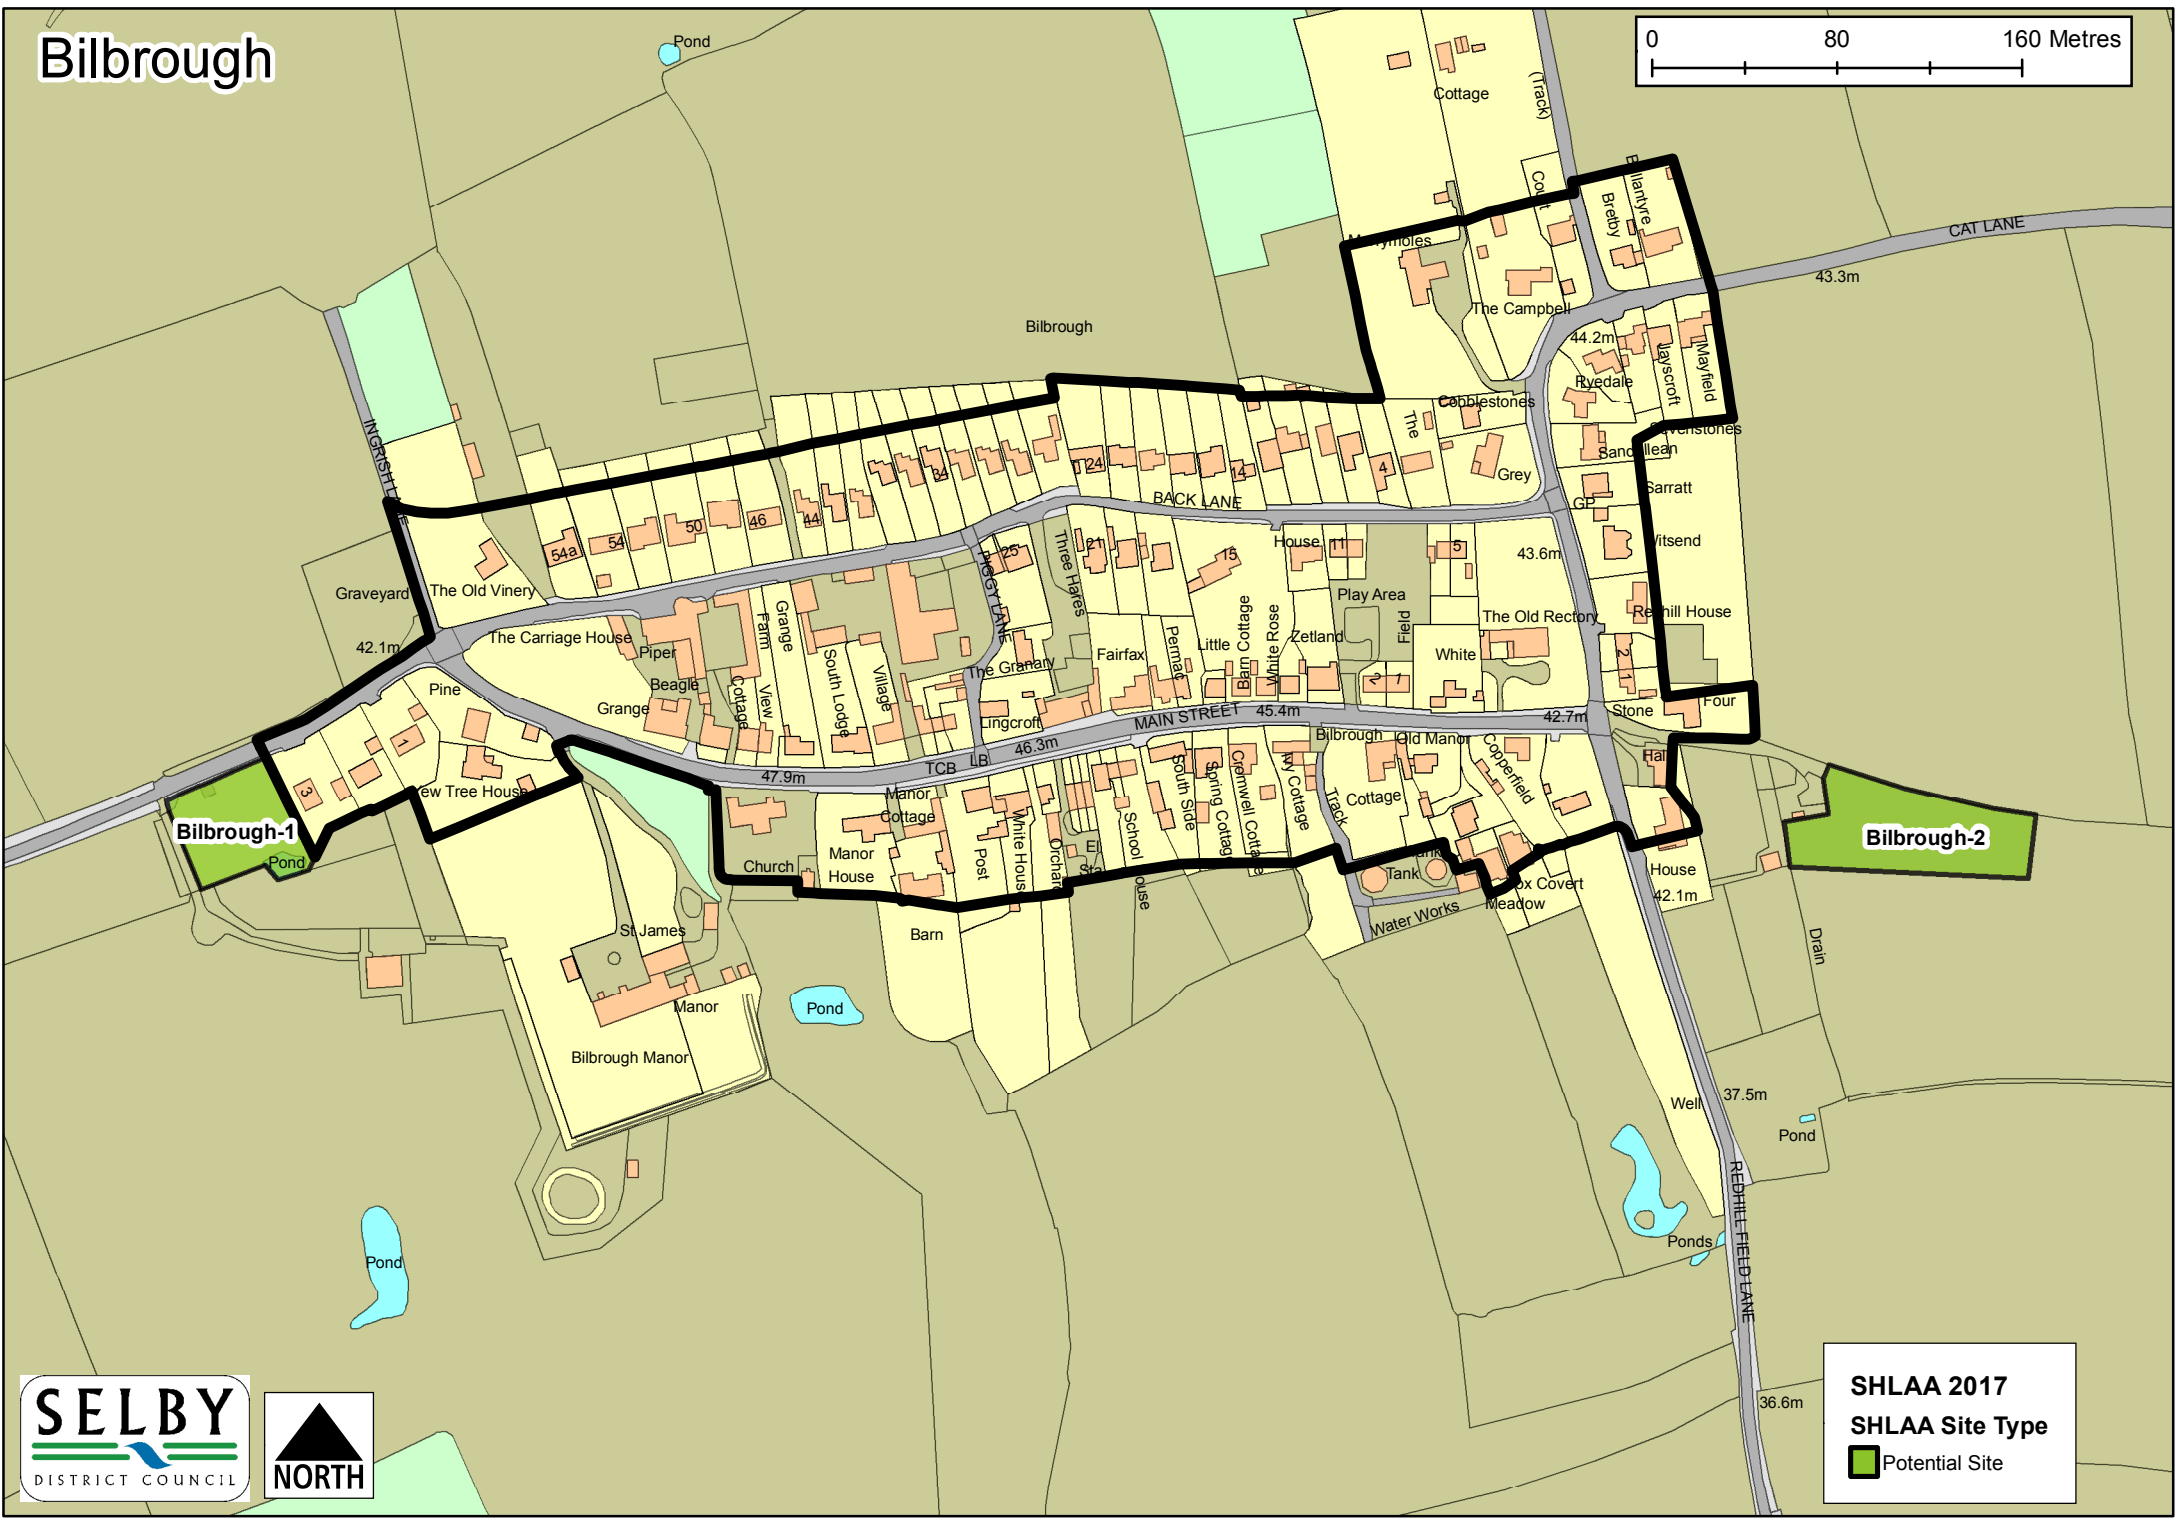

Appleton Roebuck

Barkston

Windmill Hill

Barlby

SHLAA 2017
SHLAA Site Type

-  Large Planning Permission
-  Potential Site
-  SDLP Allocation

Barlow

SHLAA 2017
SHLAA Site Type

- Large Planning Permission
- Potential Site

Beal

SHLAA 2017
SHLAA Site Type

- Large Planning Permission
- Potential Site

Biggin

SHLAA 2017
SHLAA Site Type

- Large Planning Permission
- Potential Site

Bilbrough

SHLAA 2017
SHLAA Site Type
■ Potential Site

Birkin

SHLAA 2017
SHLAA Site Type
■ Potential Site

Bolton Percy

SHLAA 2017
SHLAA Site Type
■ Potential Site

Brayton

SHLAA 2017
SHLAA Site Type

-  Large Planning Permission
-  Potential Site