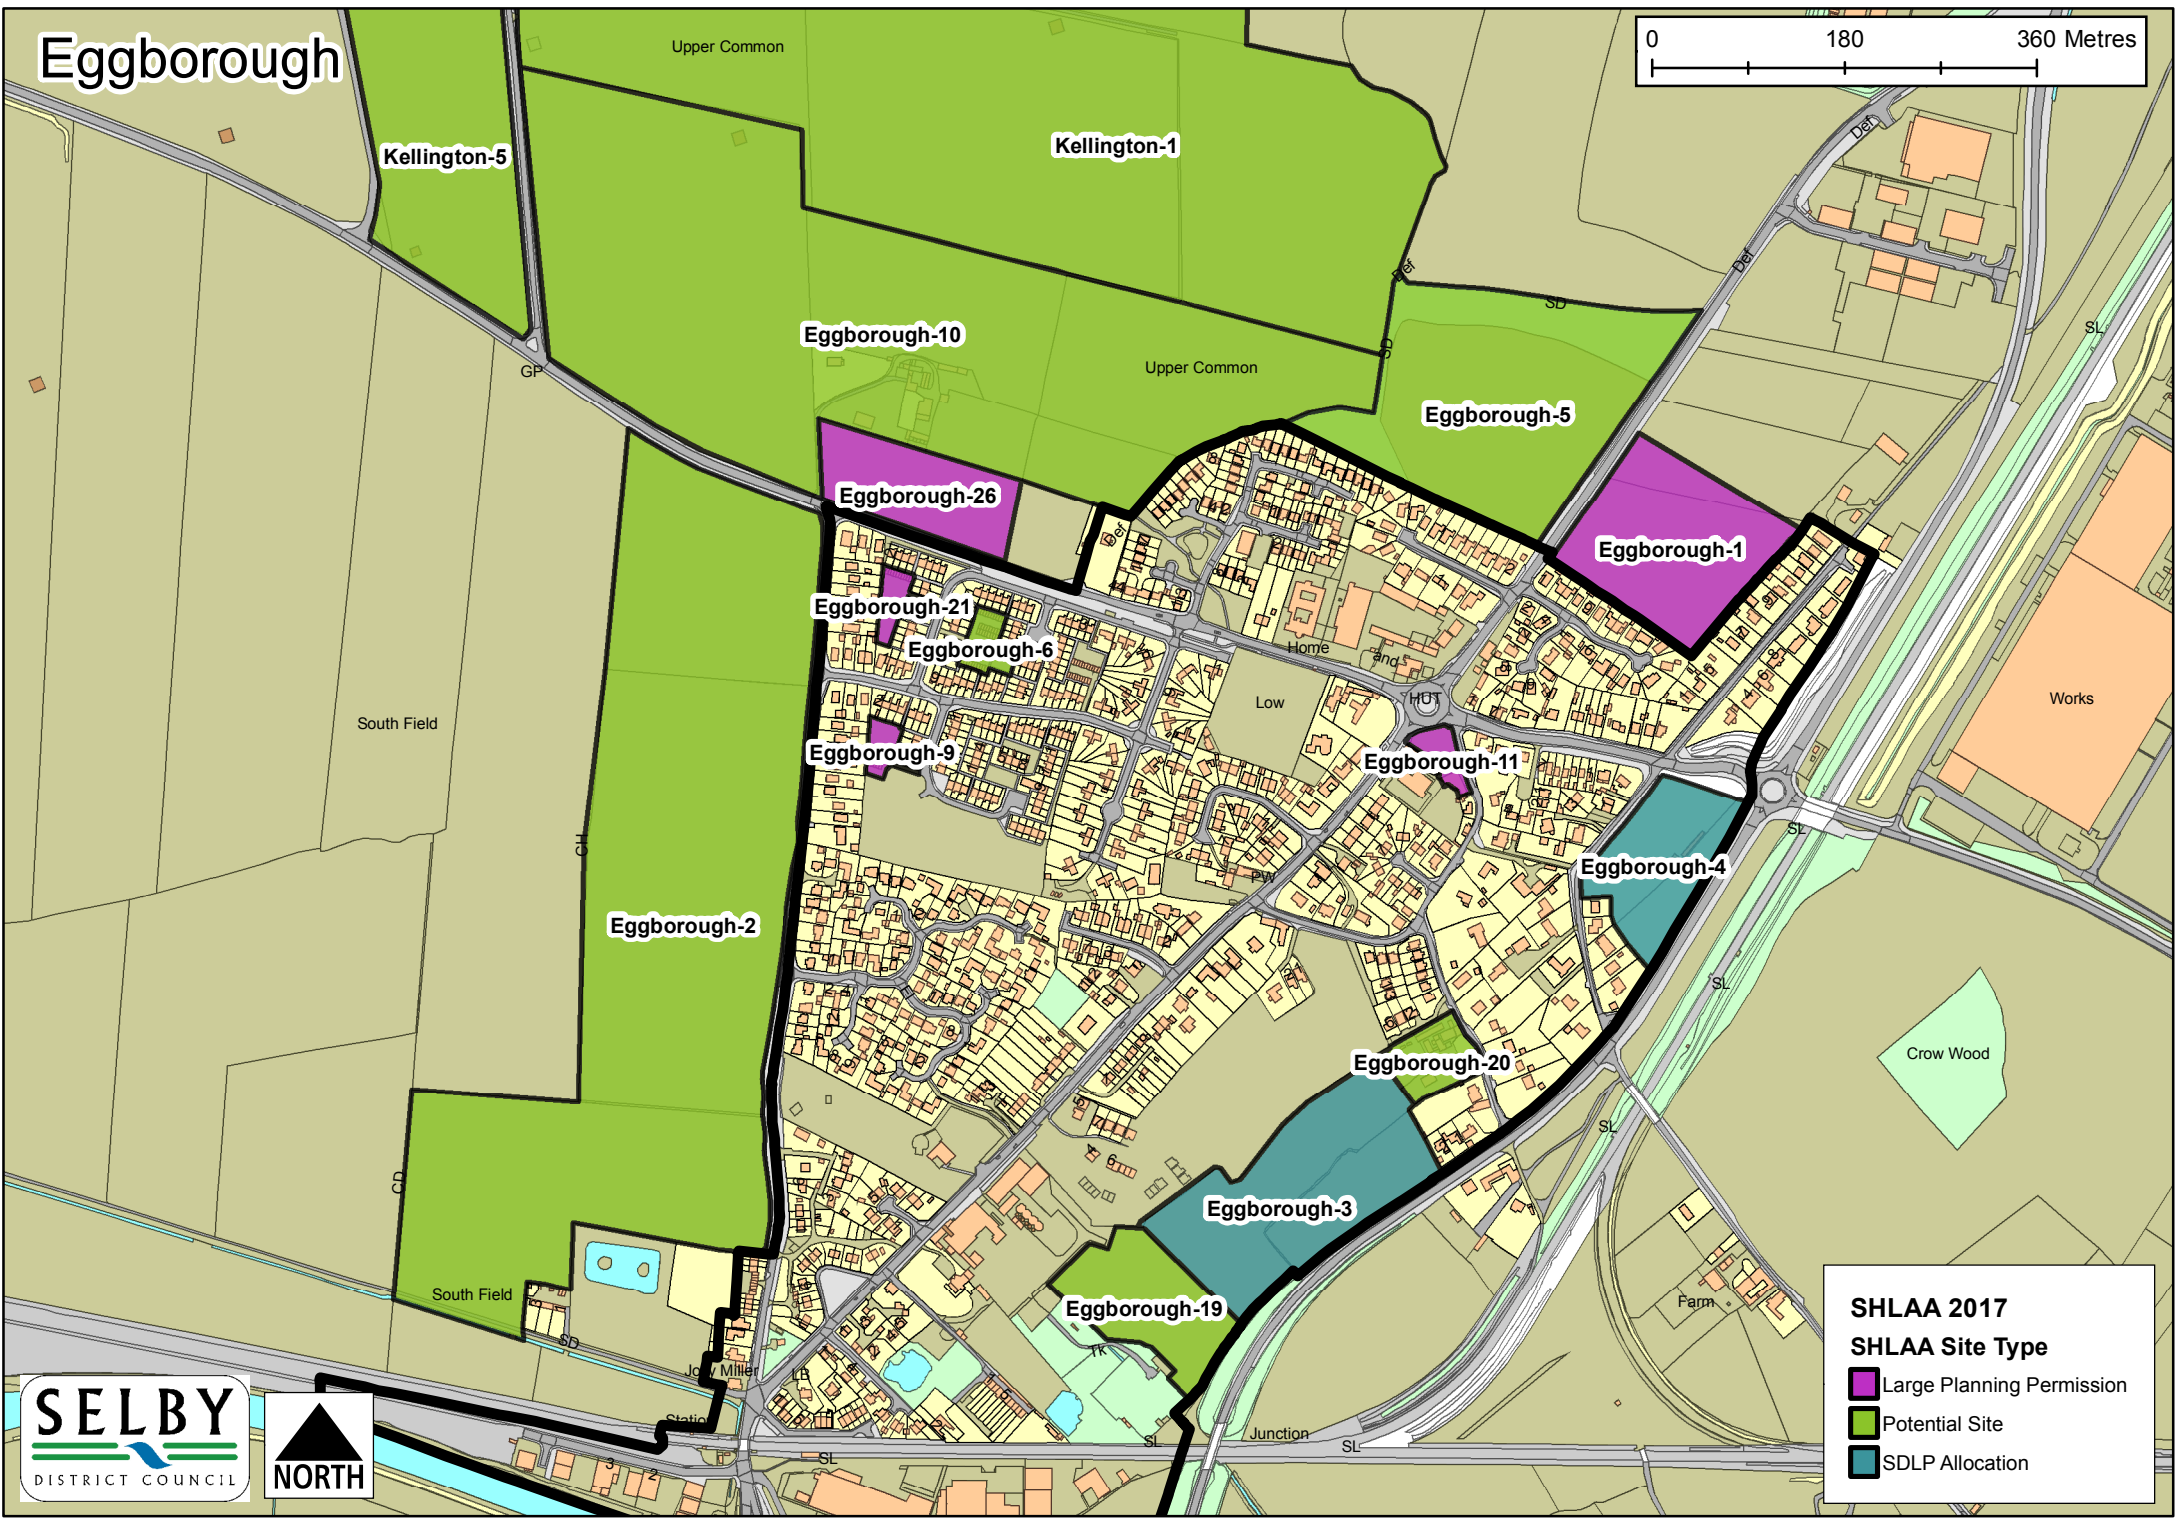

-  Large Planning Permission
-  Potential Site

Cliffe

SHLAA 2017
SHLAA Site Type

-  Large Planning Permission
-  Potential Site

Drax

SHLAA 2017
SHLAA Site Type

- Large Planning Permission
- Potential Site

Eggborough

SHLAA 2017
SHLAA Site Type

-  Large Planning Permission
-  Potential Site
-  SDLP Allocation

Escrick

SHLAA 2017
SHLAA Site Type
■ Potential Site

Fairburn

SHLAA 2017
SHLAA Site Type

-  Large Planning Permission
-  Potential Site

Gateforth

SHLAA 2017
SHLAA Site Type

-  Large Planning Permission
-  Potential Site

Great Heck

SHLAA 2017
SHLAA Site Type
■ Potential Site

Hambleton

SHLAA 2017
SHLAA Site Type

-  Large Planning Permission
-  Potential Site