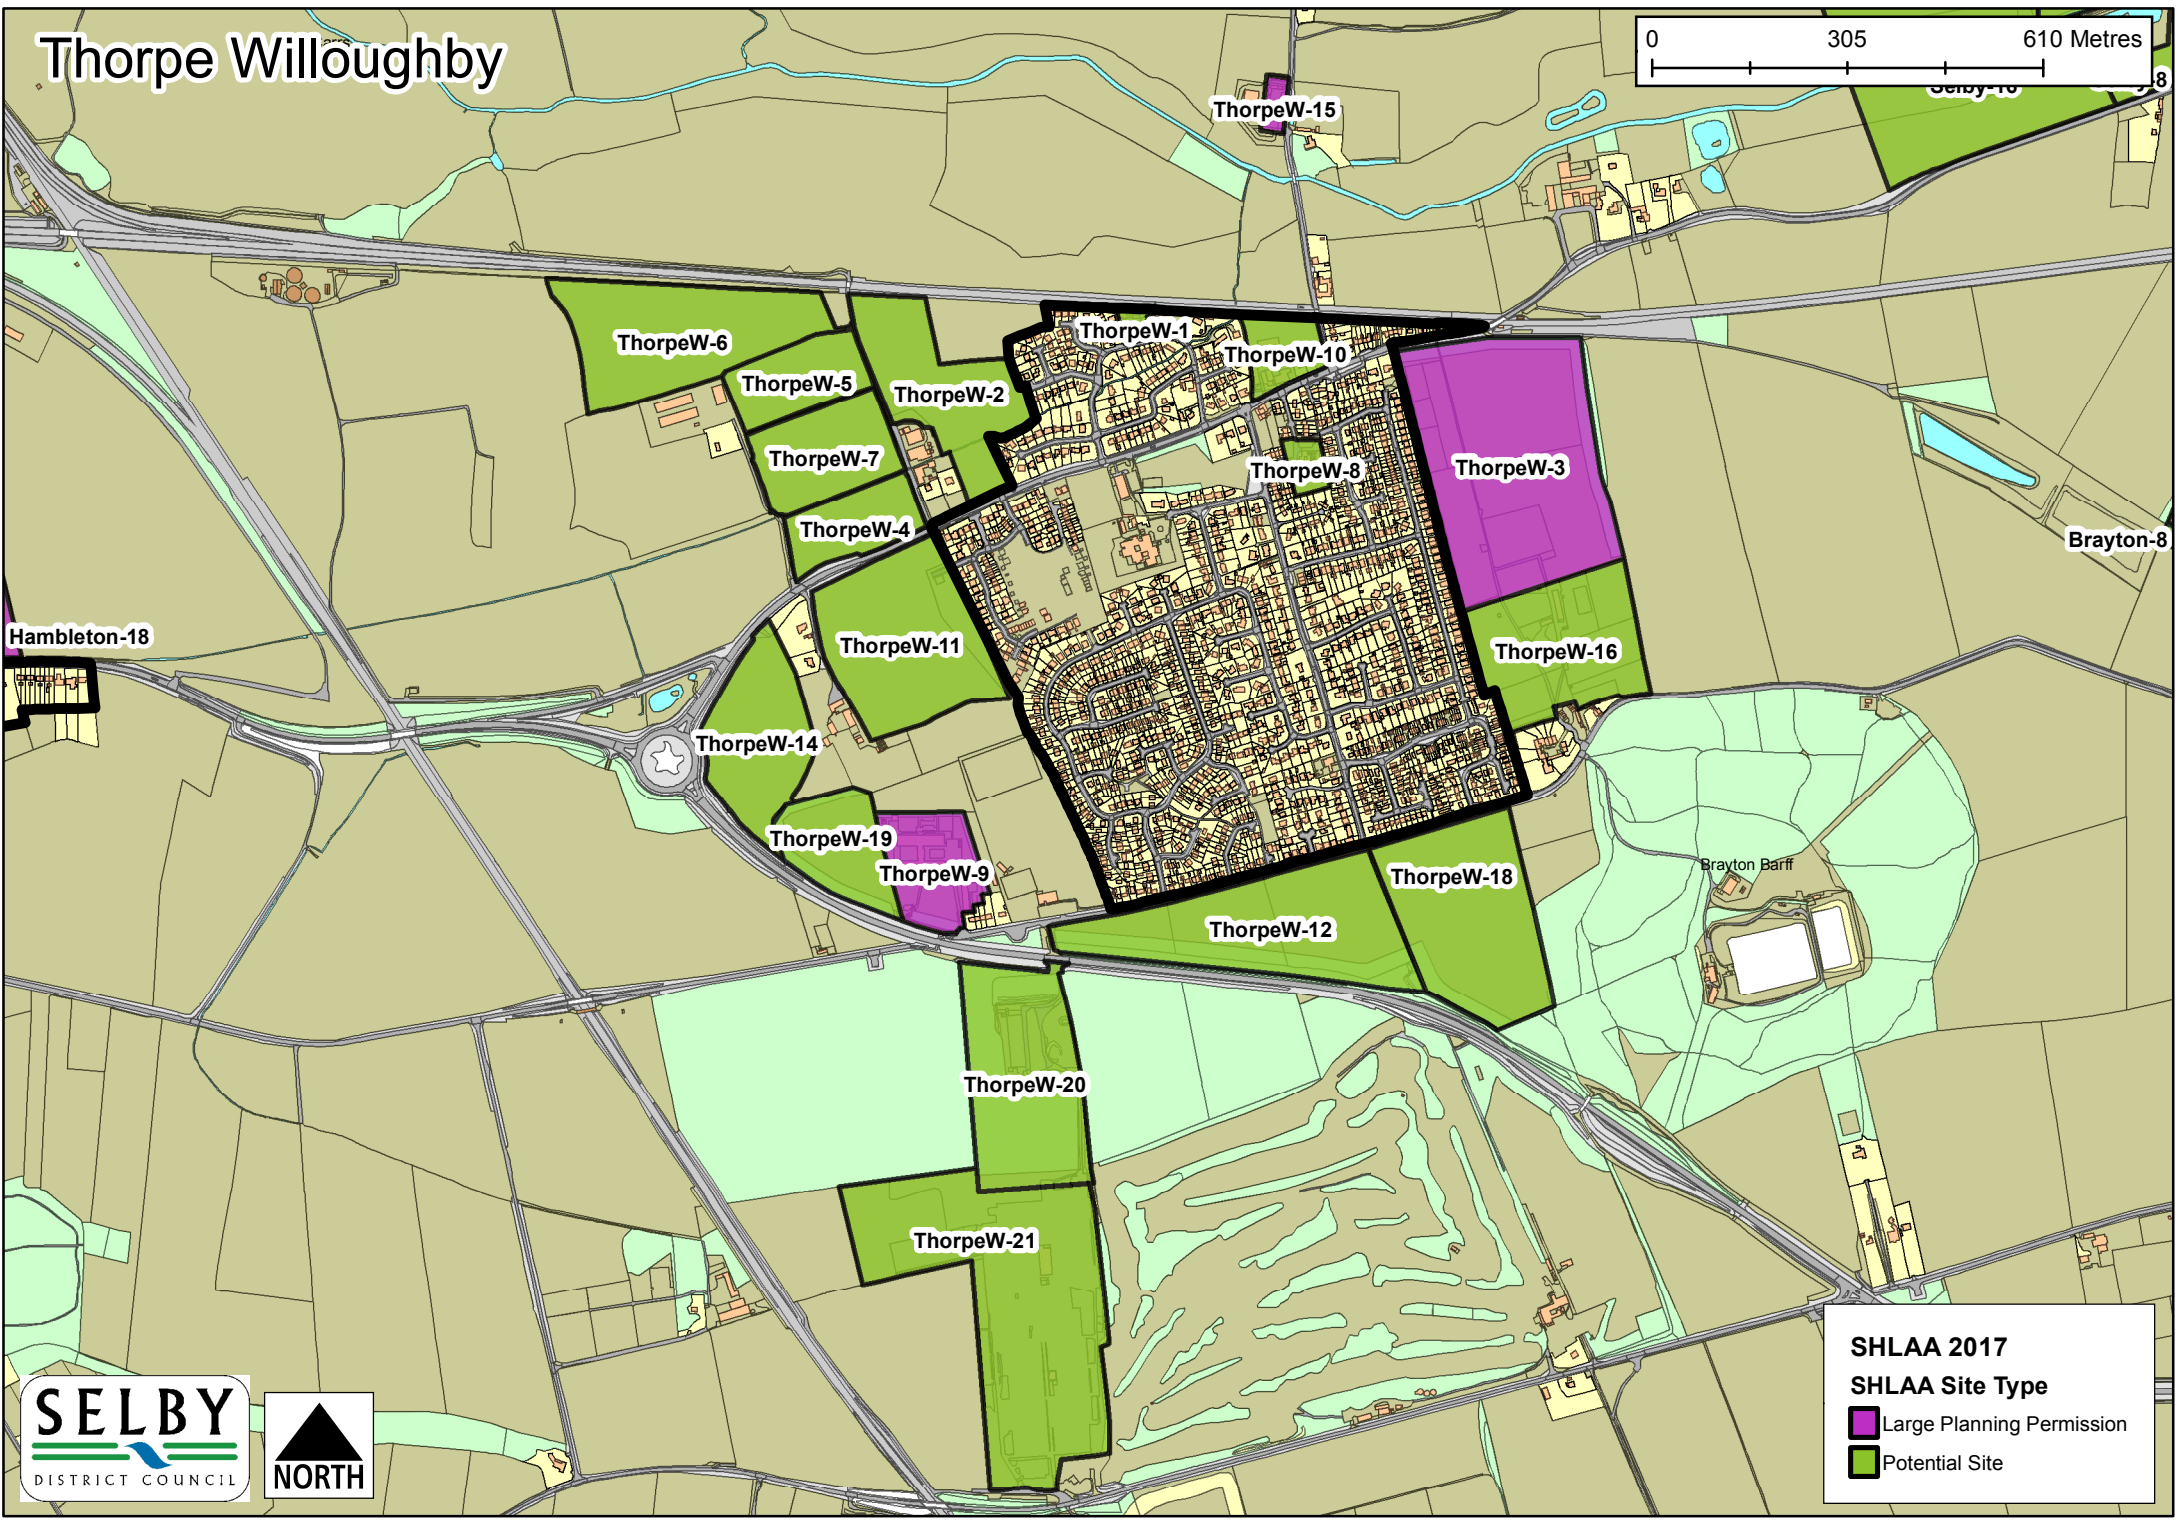

Selby Town Centre

SHLAA 2017
SHLAA Site Type

- Large Planning Permission
- Potential Site
- SDLP Allocation

Sherburn in Elmet

SHLAA 2017
SHLAA Site Type

- Large Planning Permission
- Potential Site
- SDLP Allocation

Skipwith

SHLAA 2017
SHLAA Site Type

- Large Planning Permission
- Potential Site

South Duffield

SHLAA 2017
SHLAA Site Type

- Large Planning Permission
- Potential Site

Stillingfleet

Tadcaster

SHLAA 2017
SHLAA Site Type

- Large Planning Permission
- Potential Site
- SDLP Allocation

Thorpe Willoughby

SHLAA 2017
SHLAA Site Type

- Large Planning Permission
- Potential Site

Towton

Ulleskelf

SHLAA 2017
SHLAA Site Type