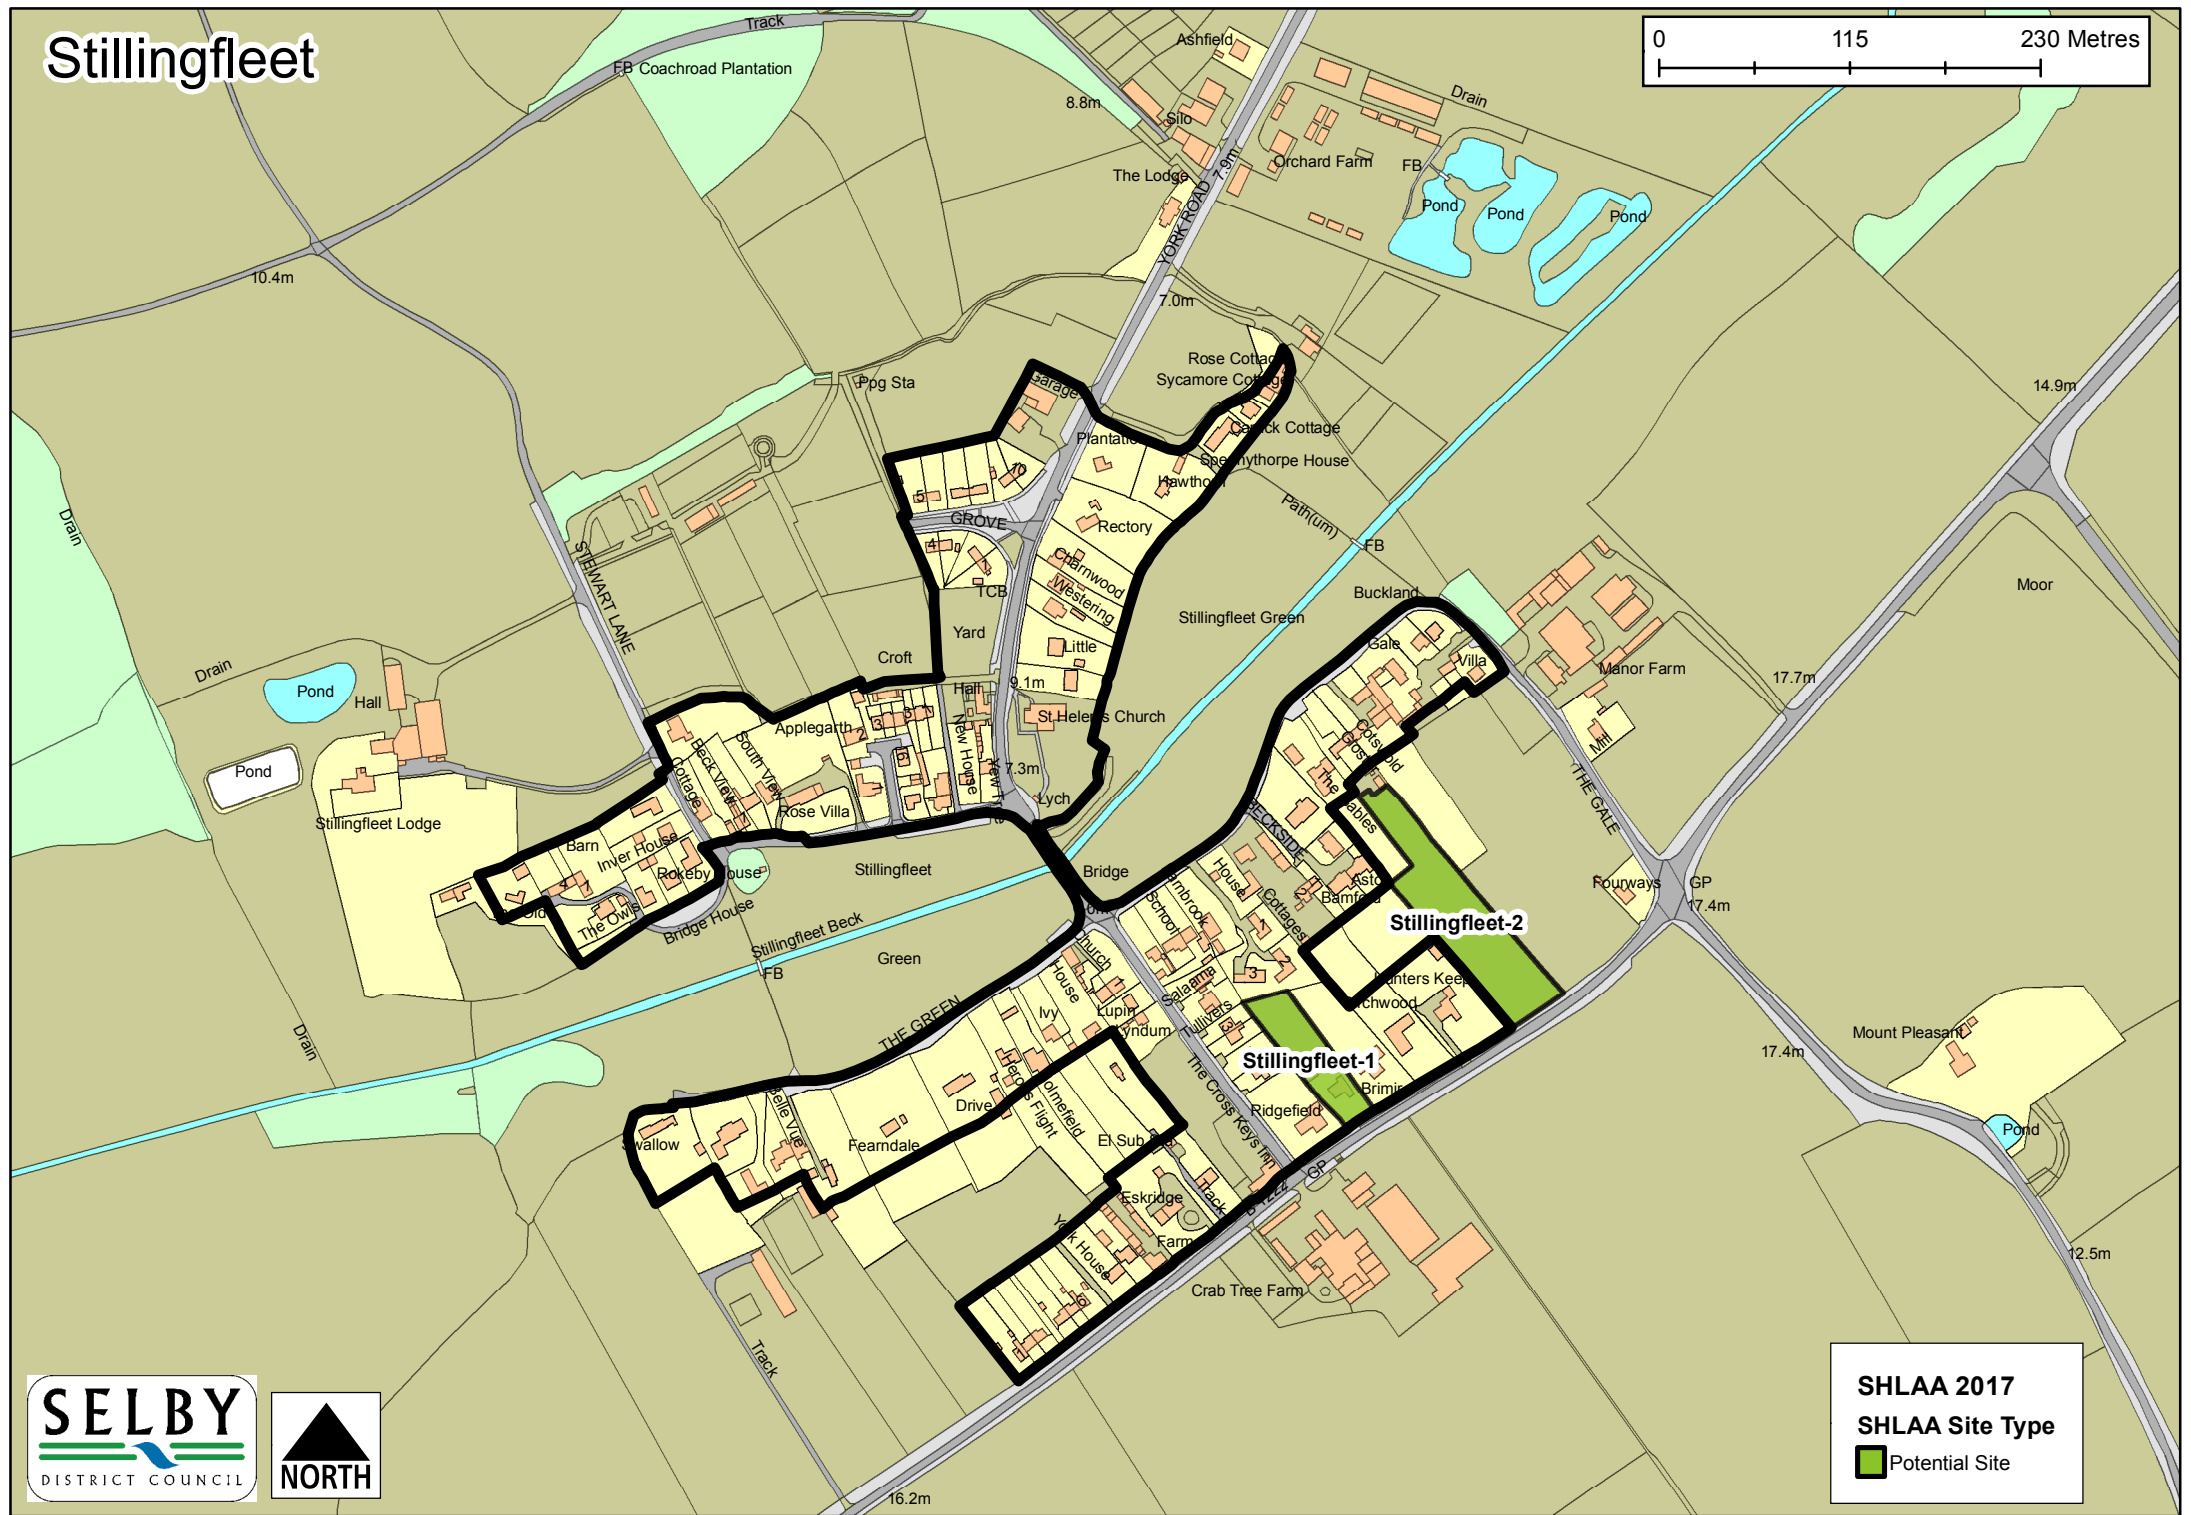

Skipwith

SHLAA 2017
SHLAA Site Type

- Large Planning Permission
- Potential Site

South Duffield

SHLAA 2017
SHLAA Site Type

- Large Planning Permission
- Potential Site

Stillingfleet

Tadcaster

SHLAA 2017
SHLAA Site Type

- Large Planning Permission
- Potential Site
- SDLP Allocation

Thorpe Willoughby

SHLAA 2017
SHLAA Site Type

- Large Planning Permission
- Potential Site

Towton

Ulleskelf

SHLAA 2017
SHLAA Site Type