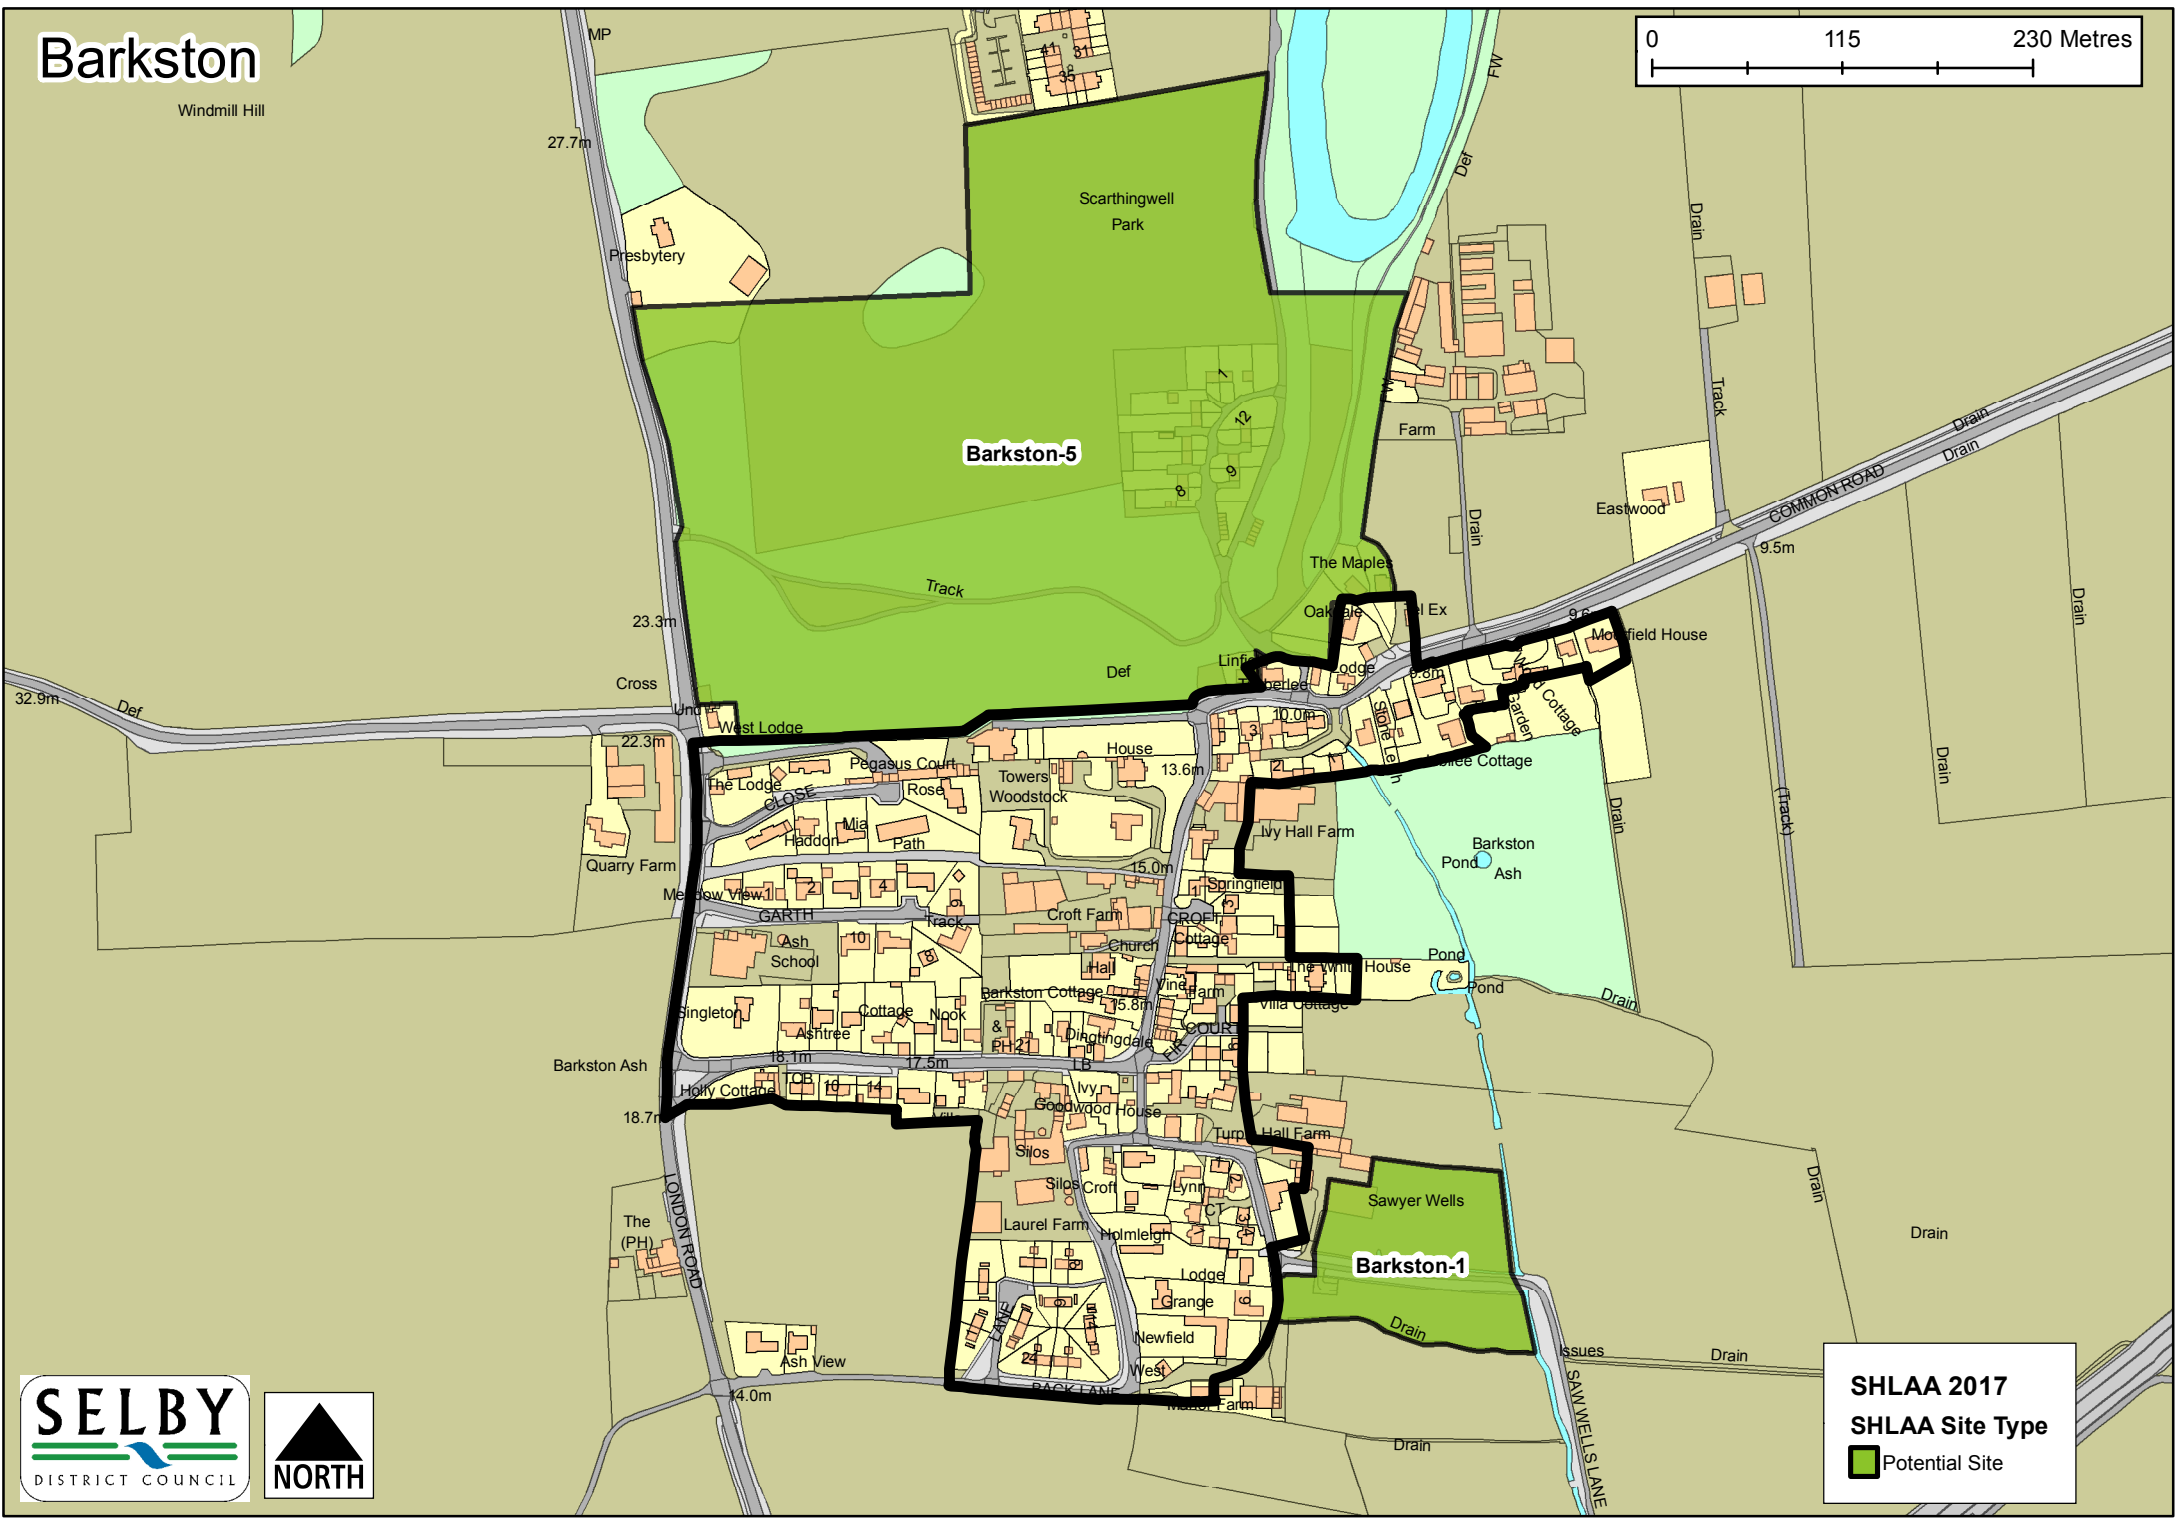

Appleton Roebuck

Barkston

Windmill Hill

Barlby

SHLAA 2017
SHLAA Site Type

-  Large Planning Permission
-  Potential Site
-  SDLP Allocation

Barlow

SHLAA 2017
SHLAA Site Type

- Large Planning Permission
- Potential Site

Beal

SHLAA 2017
SHLAA Site Type

- Large Planning Permission
- Potential Site

Biggin

SHLAA 2017
SHLAA Site Type

- Large Planning Permission
- Potential Site

Bilbrough