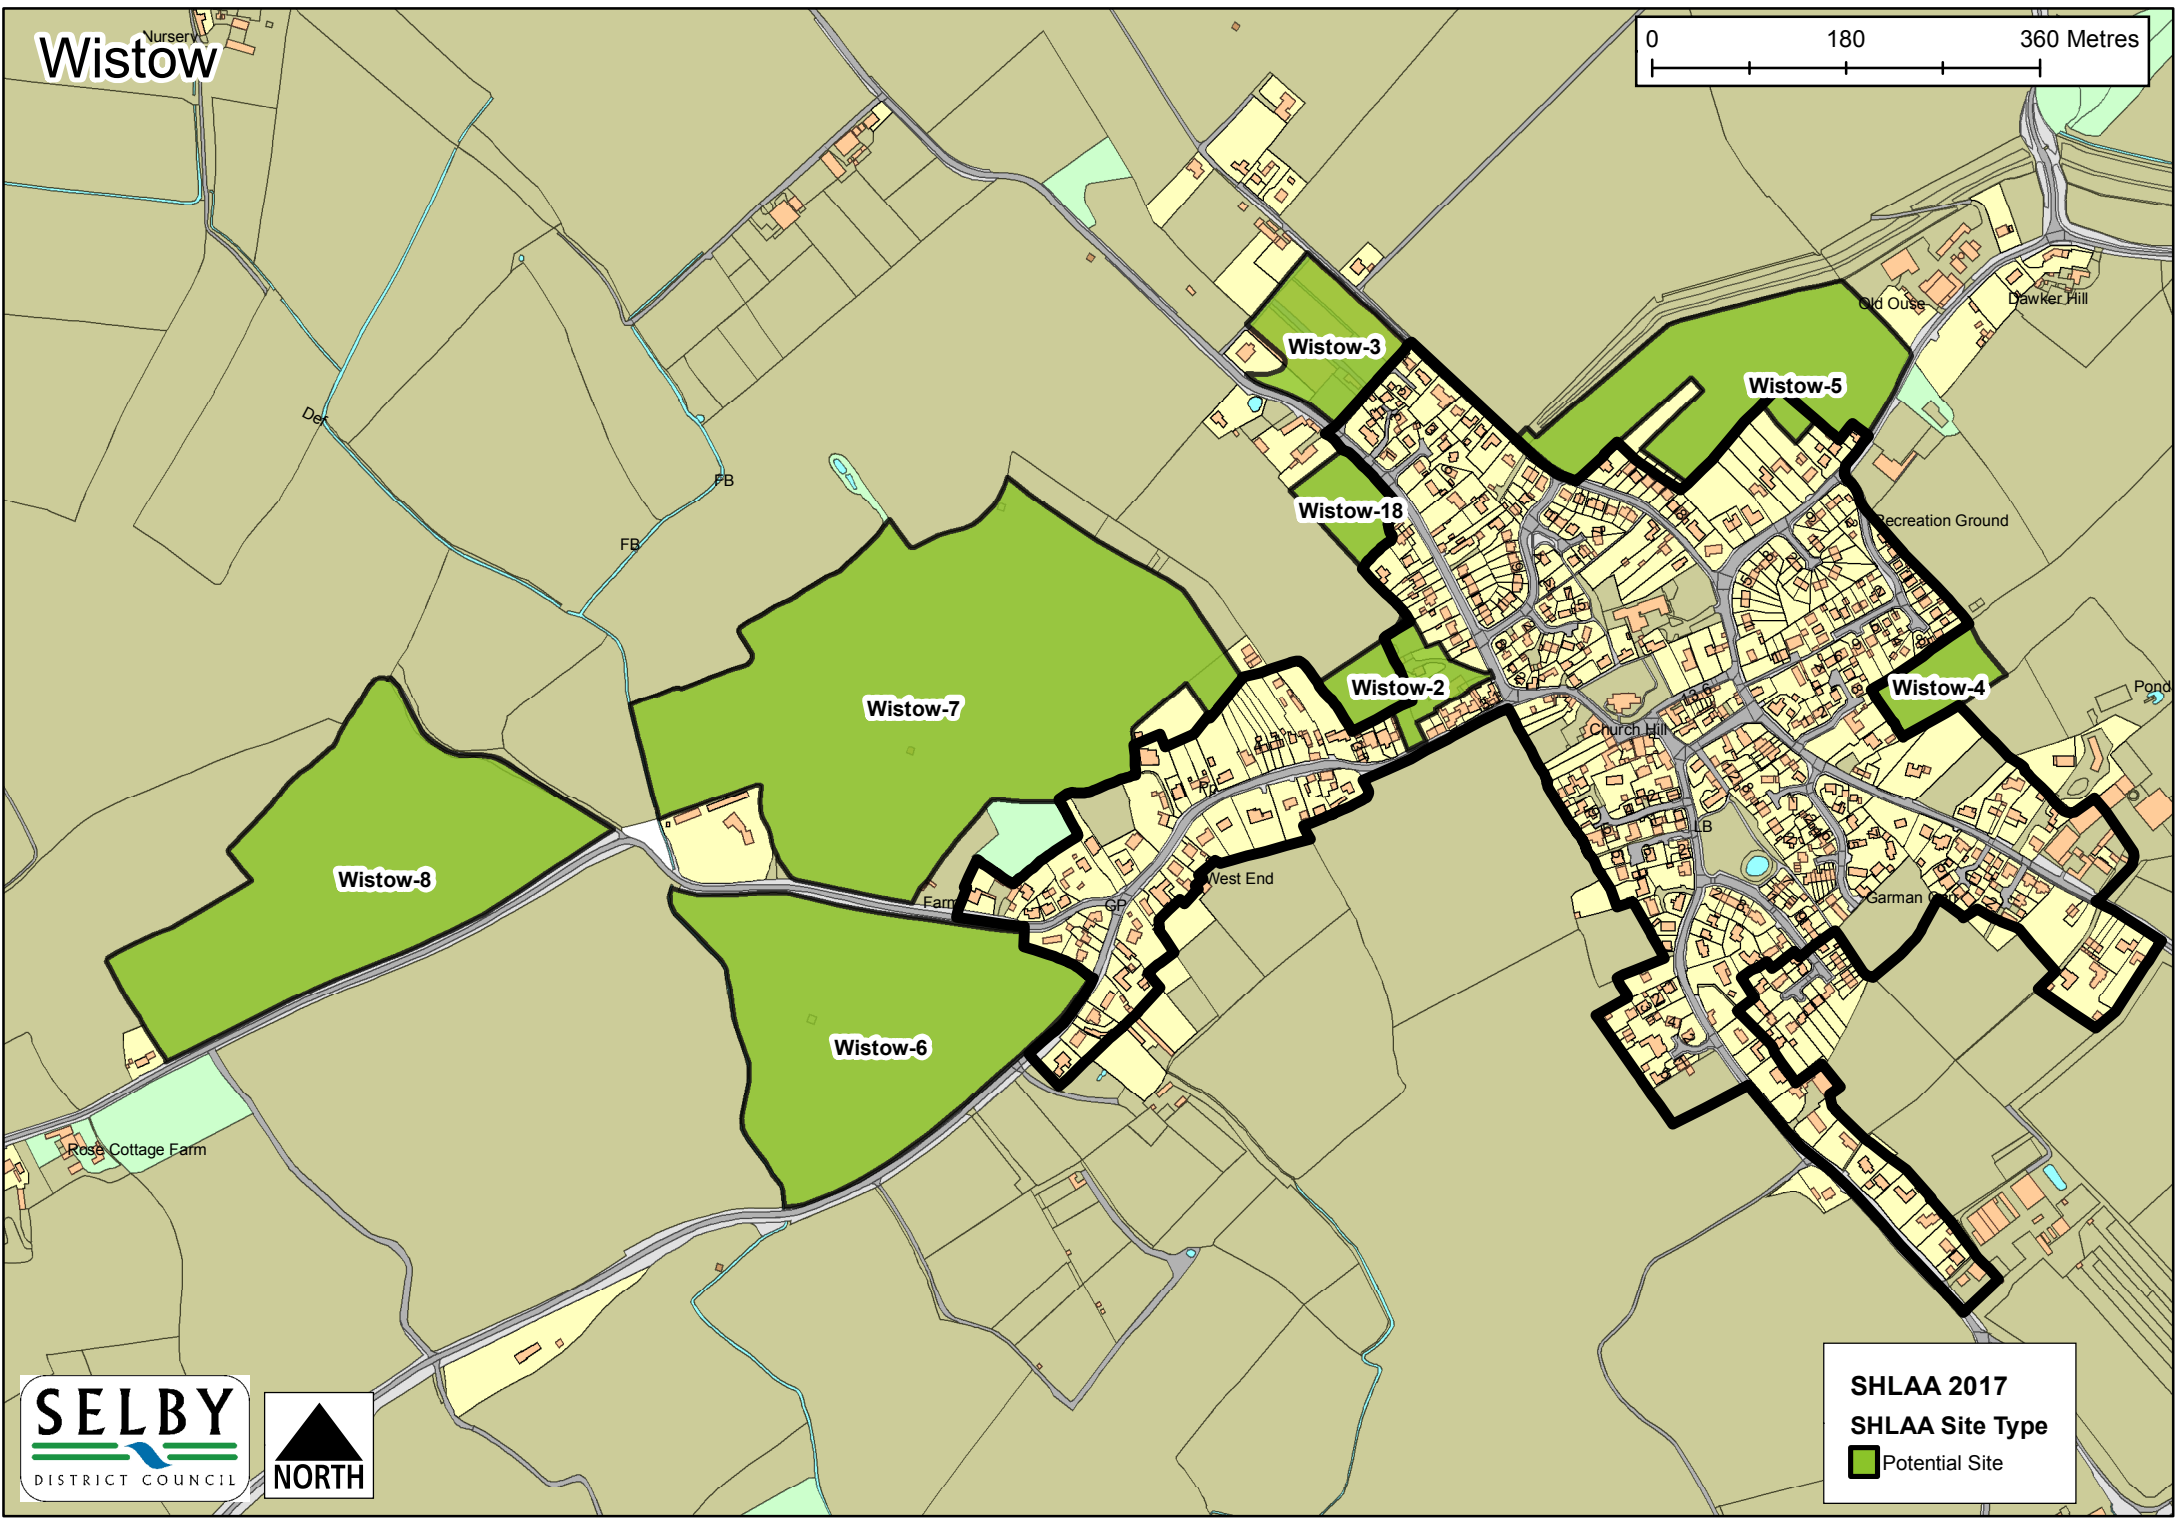

Skipwith

SHLAA 2017
SHLAA Site Type

- Large Planning Permission
- Potential Site

South Duffield

SHLAA 2017
SHLAA Site Type

- Large Planning Permission
- Potential Site

Stillingfleet

Tadcaster

SHLAA 2017
SHLAA Site Type

- Large Planning Permission
- Potential Site
- SDLP Allocation

Thorpe Willoughby

SHLAA 2017
SHLAA Site Type

- Large Planning Permission
- Potential Site

Towton

Ulleskelf

SHLAA 2017
SHLAA Site Type

-  Large Planning Permission
-  Potential Site

Whitley

SHLAA 2017
SHLAA Site Type

- Large Planning Permission
- Potential Site

Womersley

SHLAA 2017
SHLAA Site Type
■ Potential Site

Womersley Park