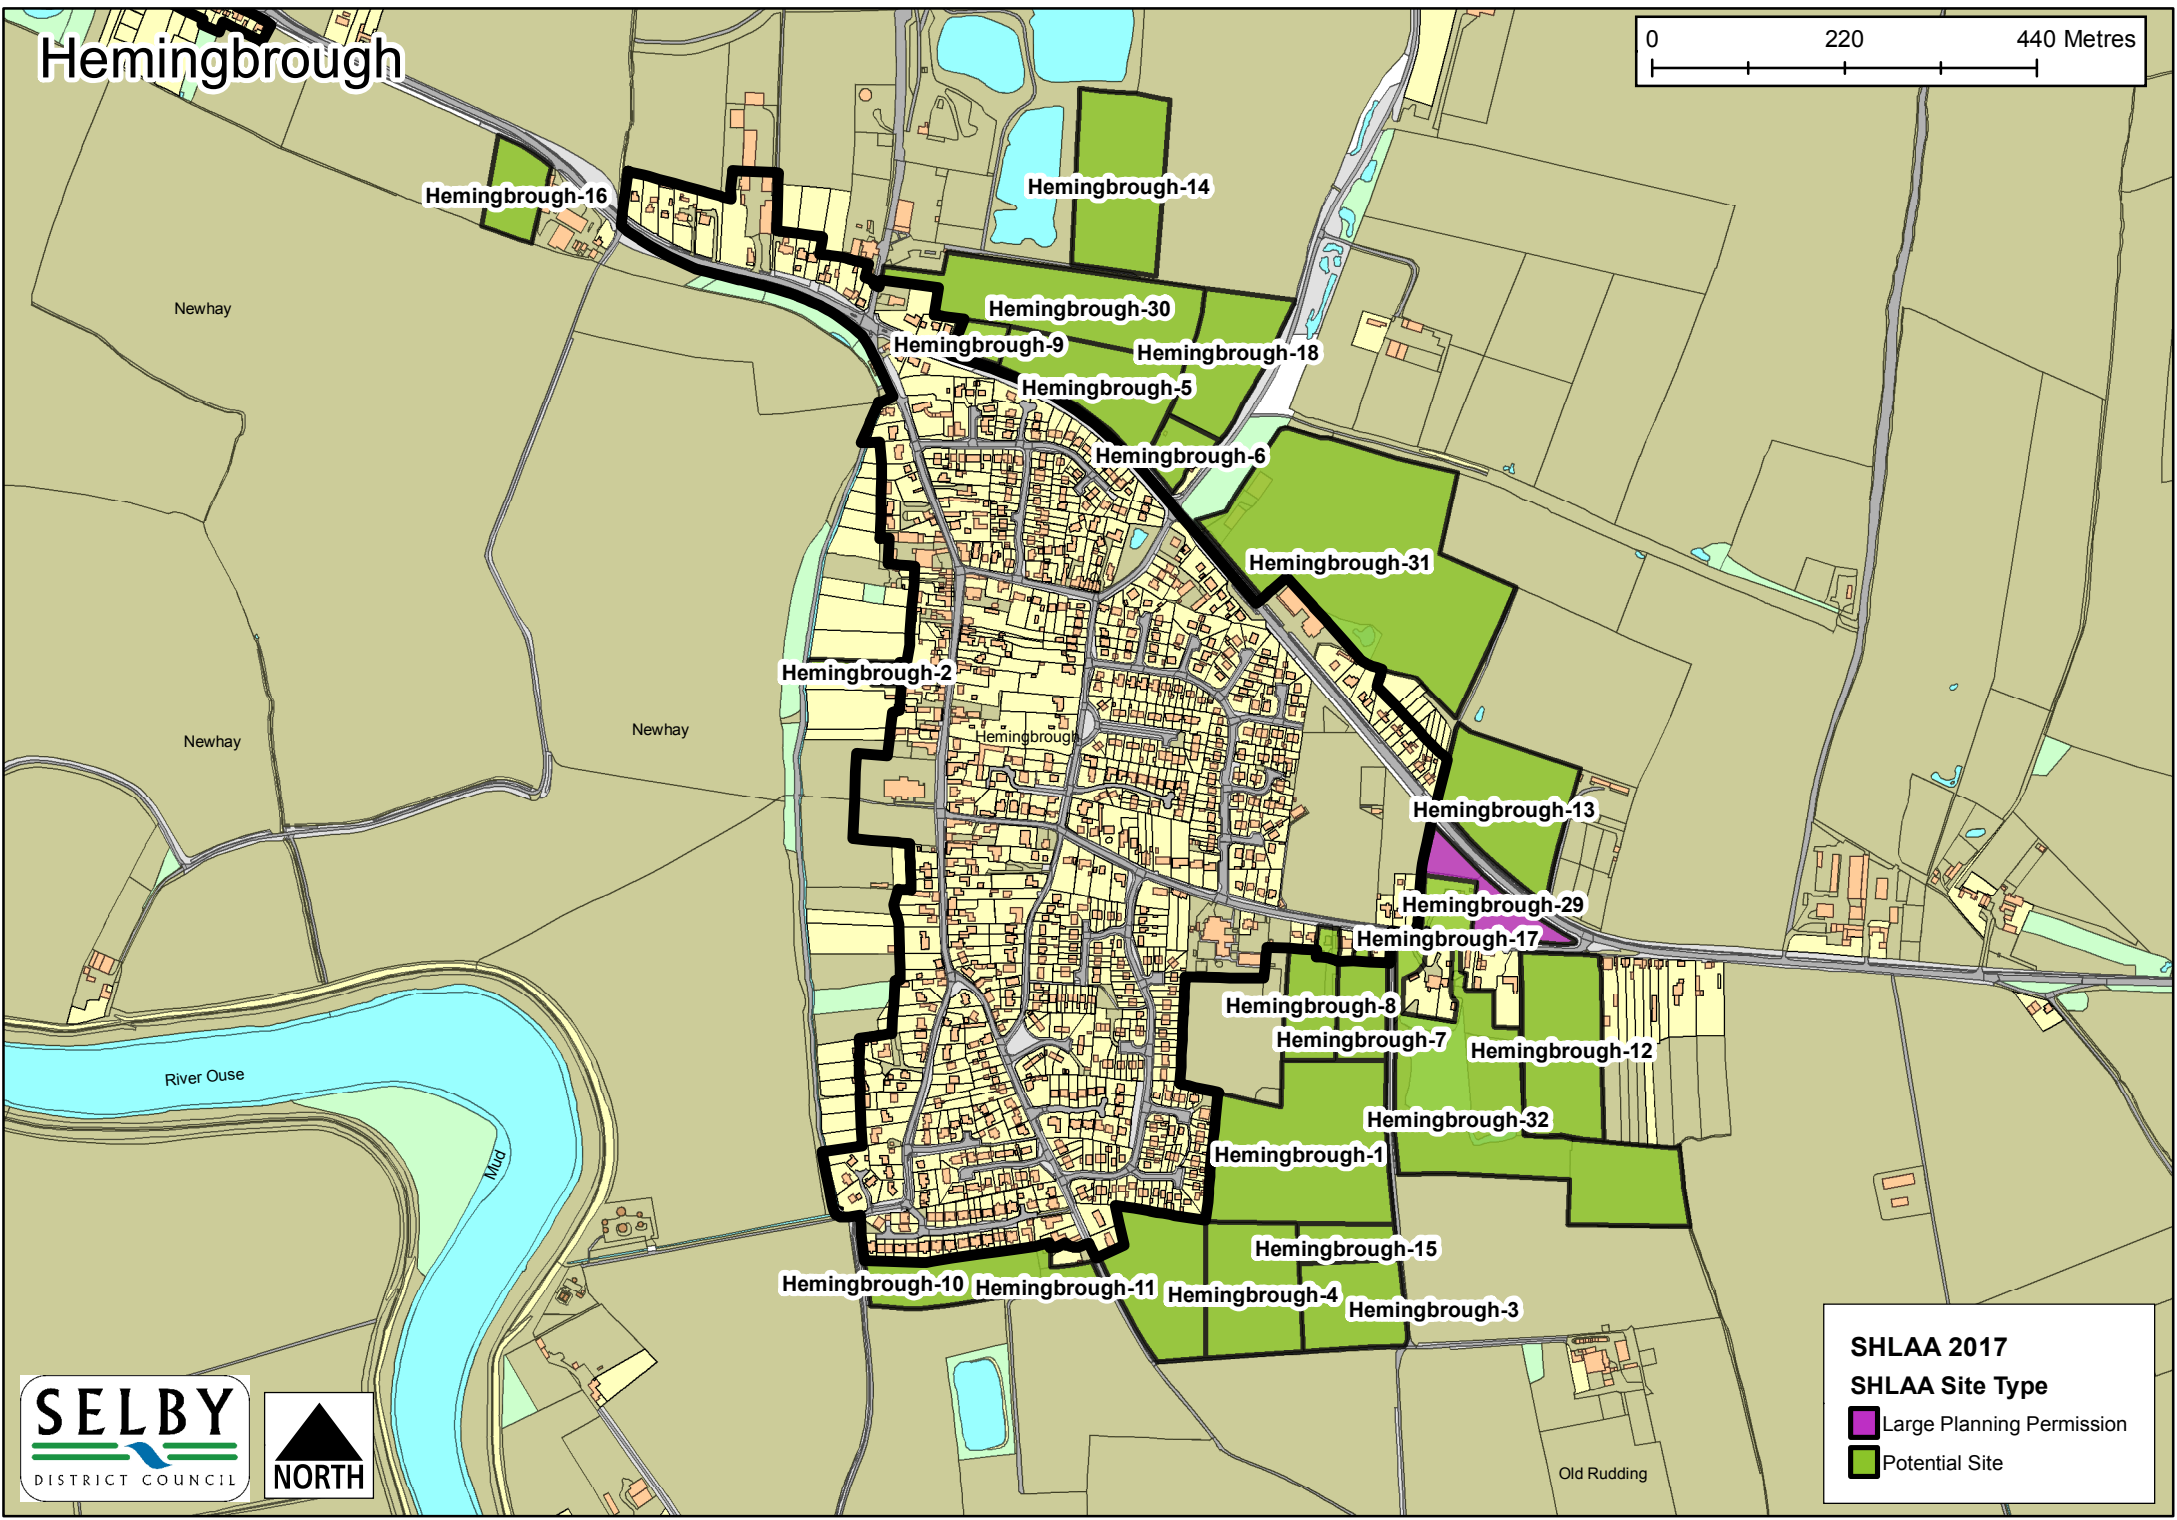

SHLAA 2017
SHLAA Site Type

-  Large Planning Permission
-  Potential Site
-  SDLP Allocation

Escrick

SHLAA 2017
SHLAA Site Type
■ Potential Site

Fairburn

SHLAA 2017
SHLAA Site Type

-  Large Planning Permission
-  Potential Site

Gateforth

SHLAA 2017
SHLAA Site Type

-  Large Planning Permission
-  Potential Site

Great Heck

SHLAA 2017
SHLAA Site Type
■ Potential Site

Hambleton

SHLAA 2017
SHLAA Site Type

-  Large Planning Permission
-  Potential Site

Hemingbrough

SHLAA 2017
SHLAA Site Type

-  Large Planning Permission
-  Potential Site

Hensall

Hillam

MFryston-1

MFryston-14

MFryston-9