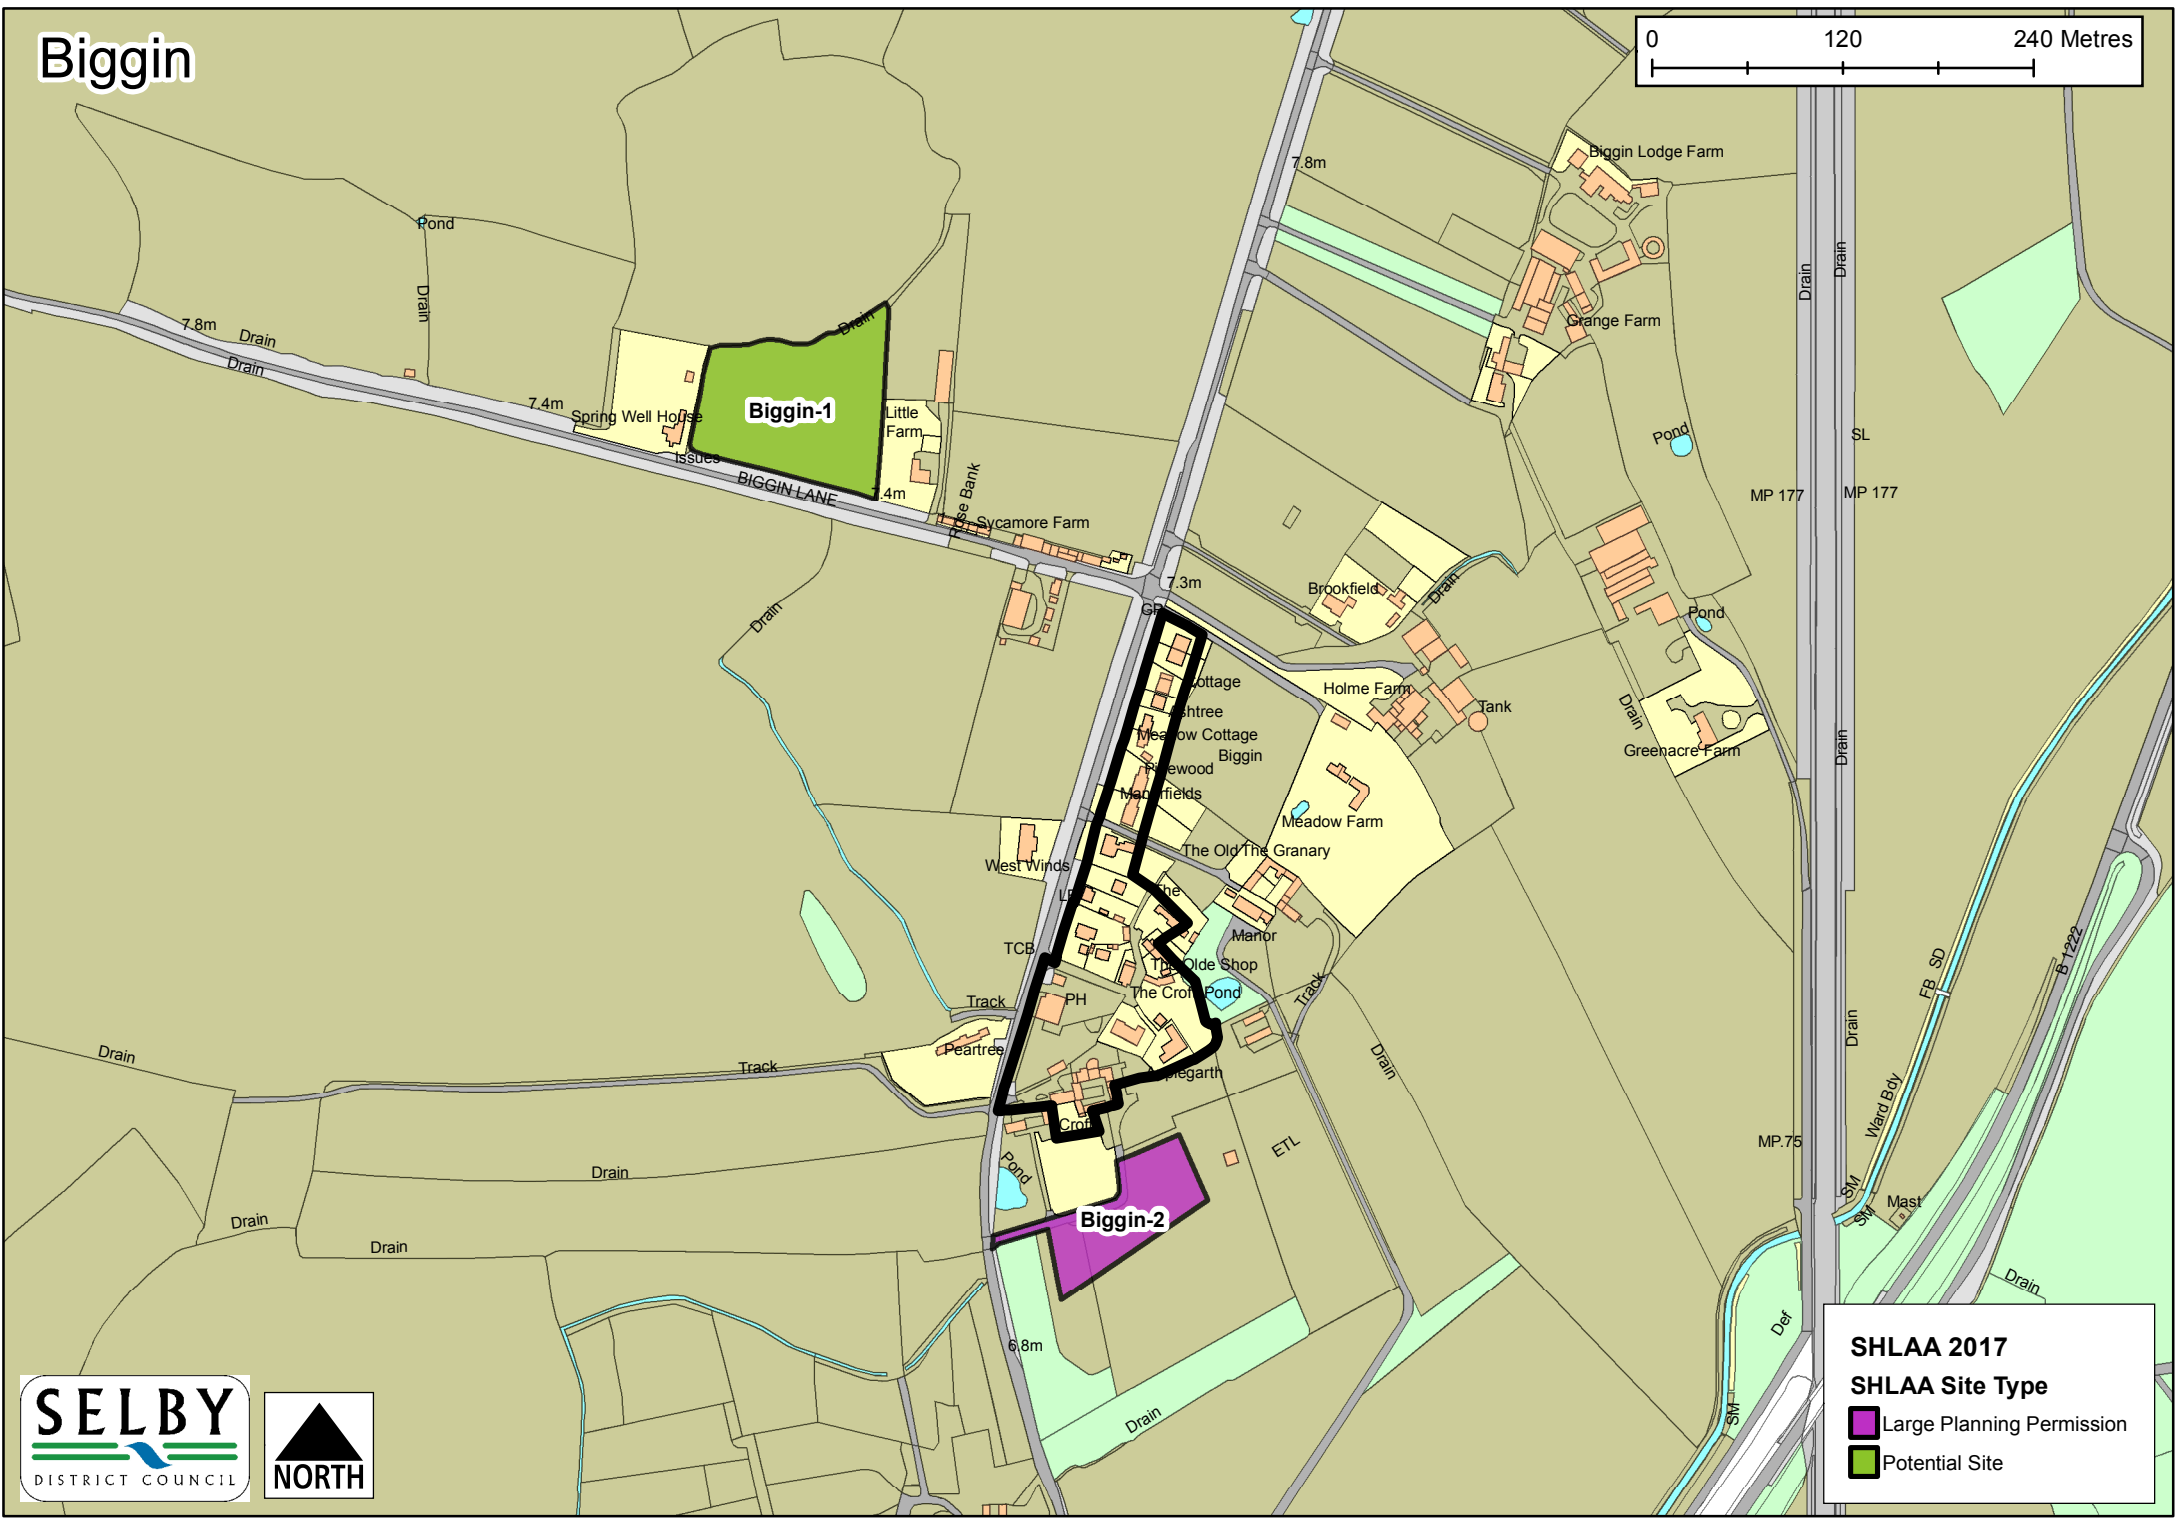

Appleton Roebuck

Barkston

Windmill Hill

Barlby

SHLAA 2017
SHLAA Site Type

-  Large Planning Permission
-  Potential Site
-  SDLP Allocation

Barlow

SHLAA 2017
SHLAA Site Type

- Large Planning Permission
- Potential Site

Beal

SHLAA 2017
SHLAA Site Type

- Large Planning Permission
- Potential Site

Biggin

SHLAA 2017
SHLAA Site Type

- Large Planning Permission
- Potential Site

Bilbrough

SHLAA 2017
SHLAA Site Type
■ Potential Site

Birkin

SHLAA 2017
SHLAA Site Type
■ Potential Site

Bolton Percy

SHLAA 2017
SHLAA Site Type
■ Potential Site

Brayton

SHLAA 2017
SHLAA Site Type

-  Large Planning Permission
-  Potential Site