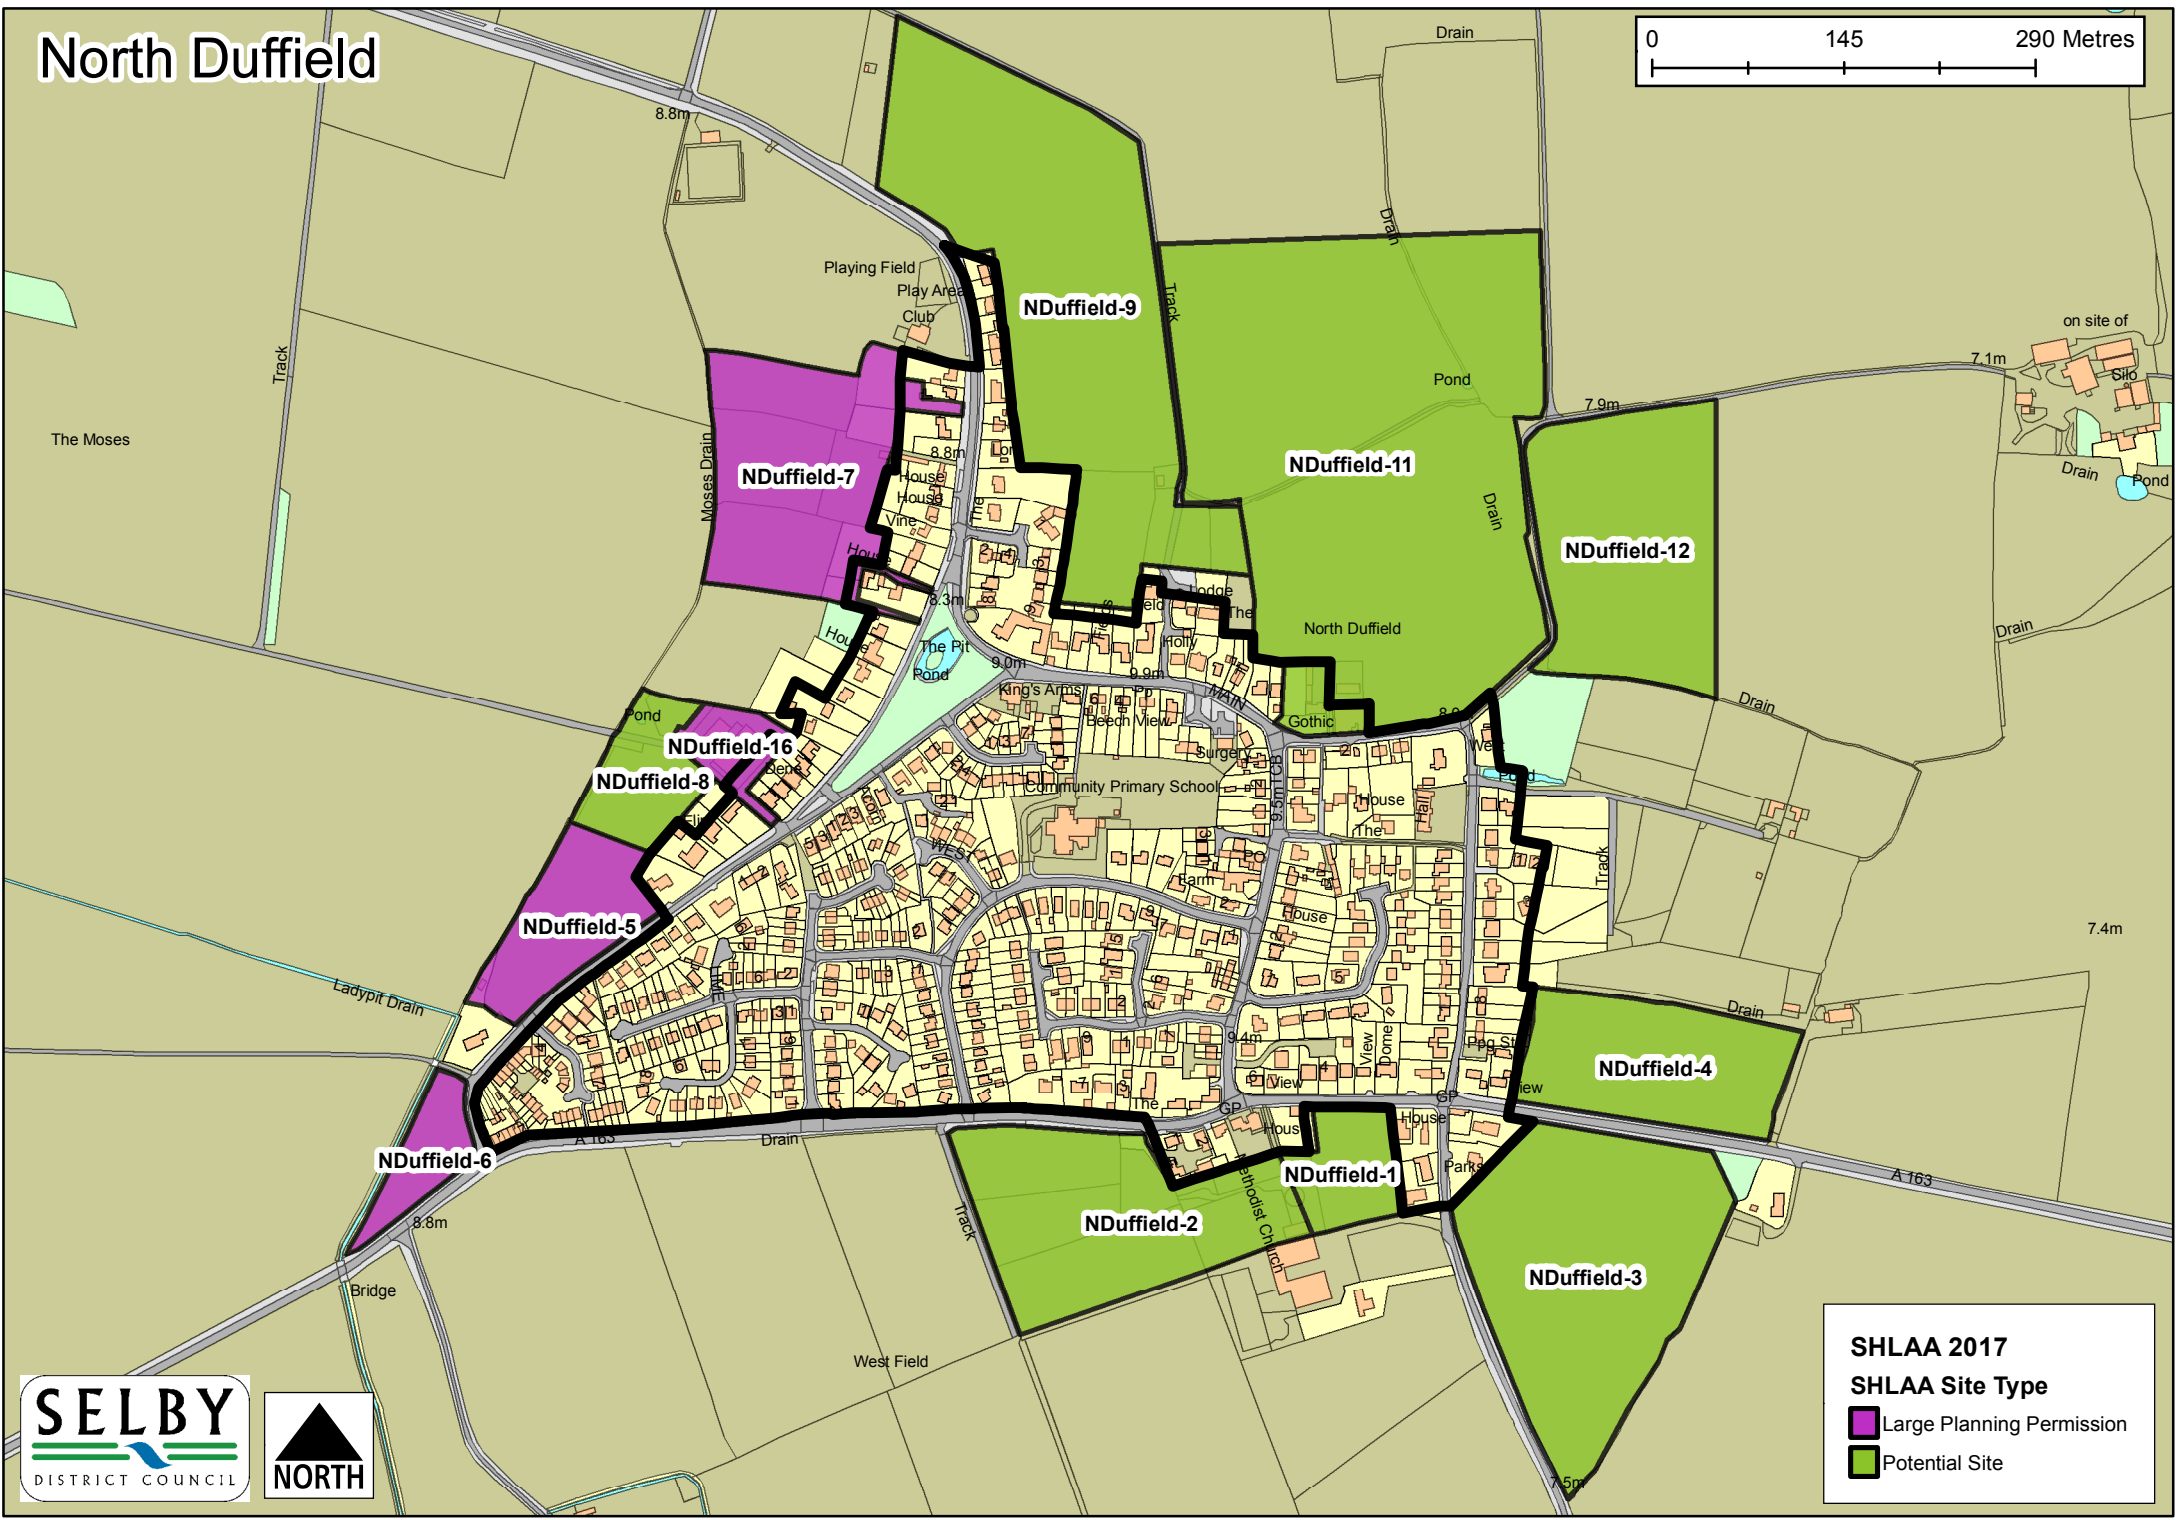

Kelfield

SHLAA 2017
SHLAA Site Type
■ Potential Site

Kellingley

SHLAA 2017
SHLAA Site Type
■ Potential Site

Kellington

SHLAA 2017
SHLAA Site Type

-  Large Planning Permission
-  Potential Site

Eggborough-2 Eggborough-26 Eggborough-1

Kirk Smeaton

SHLAA 2017
SHLAA Site Type
■ Potential Site

Little Smeaton

SHLAA 2017
SHLAA Site Type
■ Potential Site

Lumby

Newton Kyme

SHLAA 2017
SHLAA Site Type

-  Large Planning Permission
-  Potential Site

North Duffield

SHLAA 2017
SHLAA Site Type

- Large Planning Permission
- Potential Site

Osgodby

SHLAA 2017
SHLAA Site Type

- Core Strategy Allocation
- Large Planning Permission
- Potential Site
- SDLP Allocation