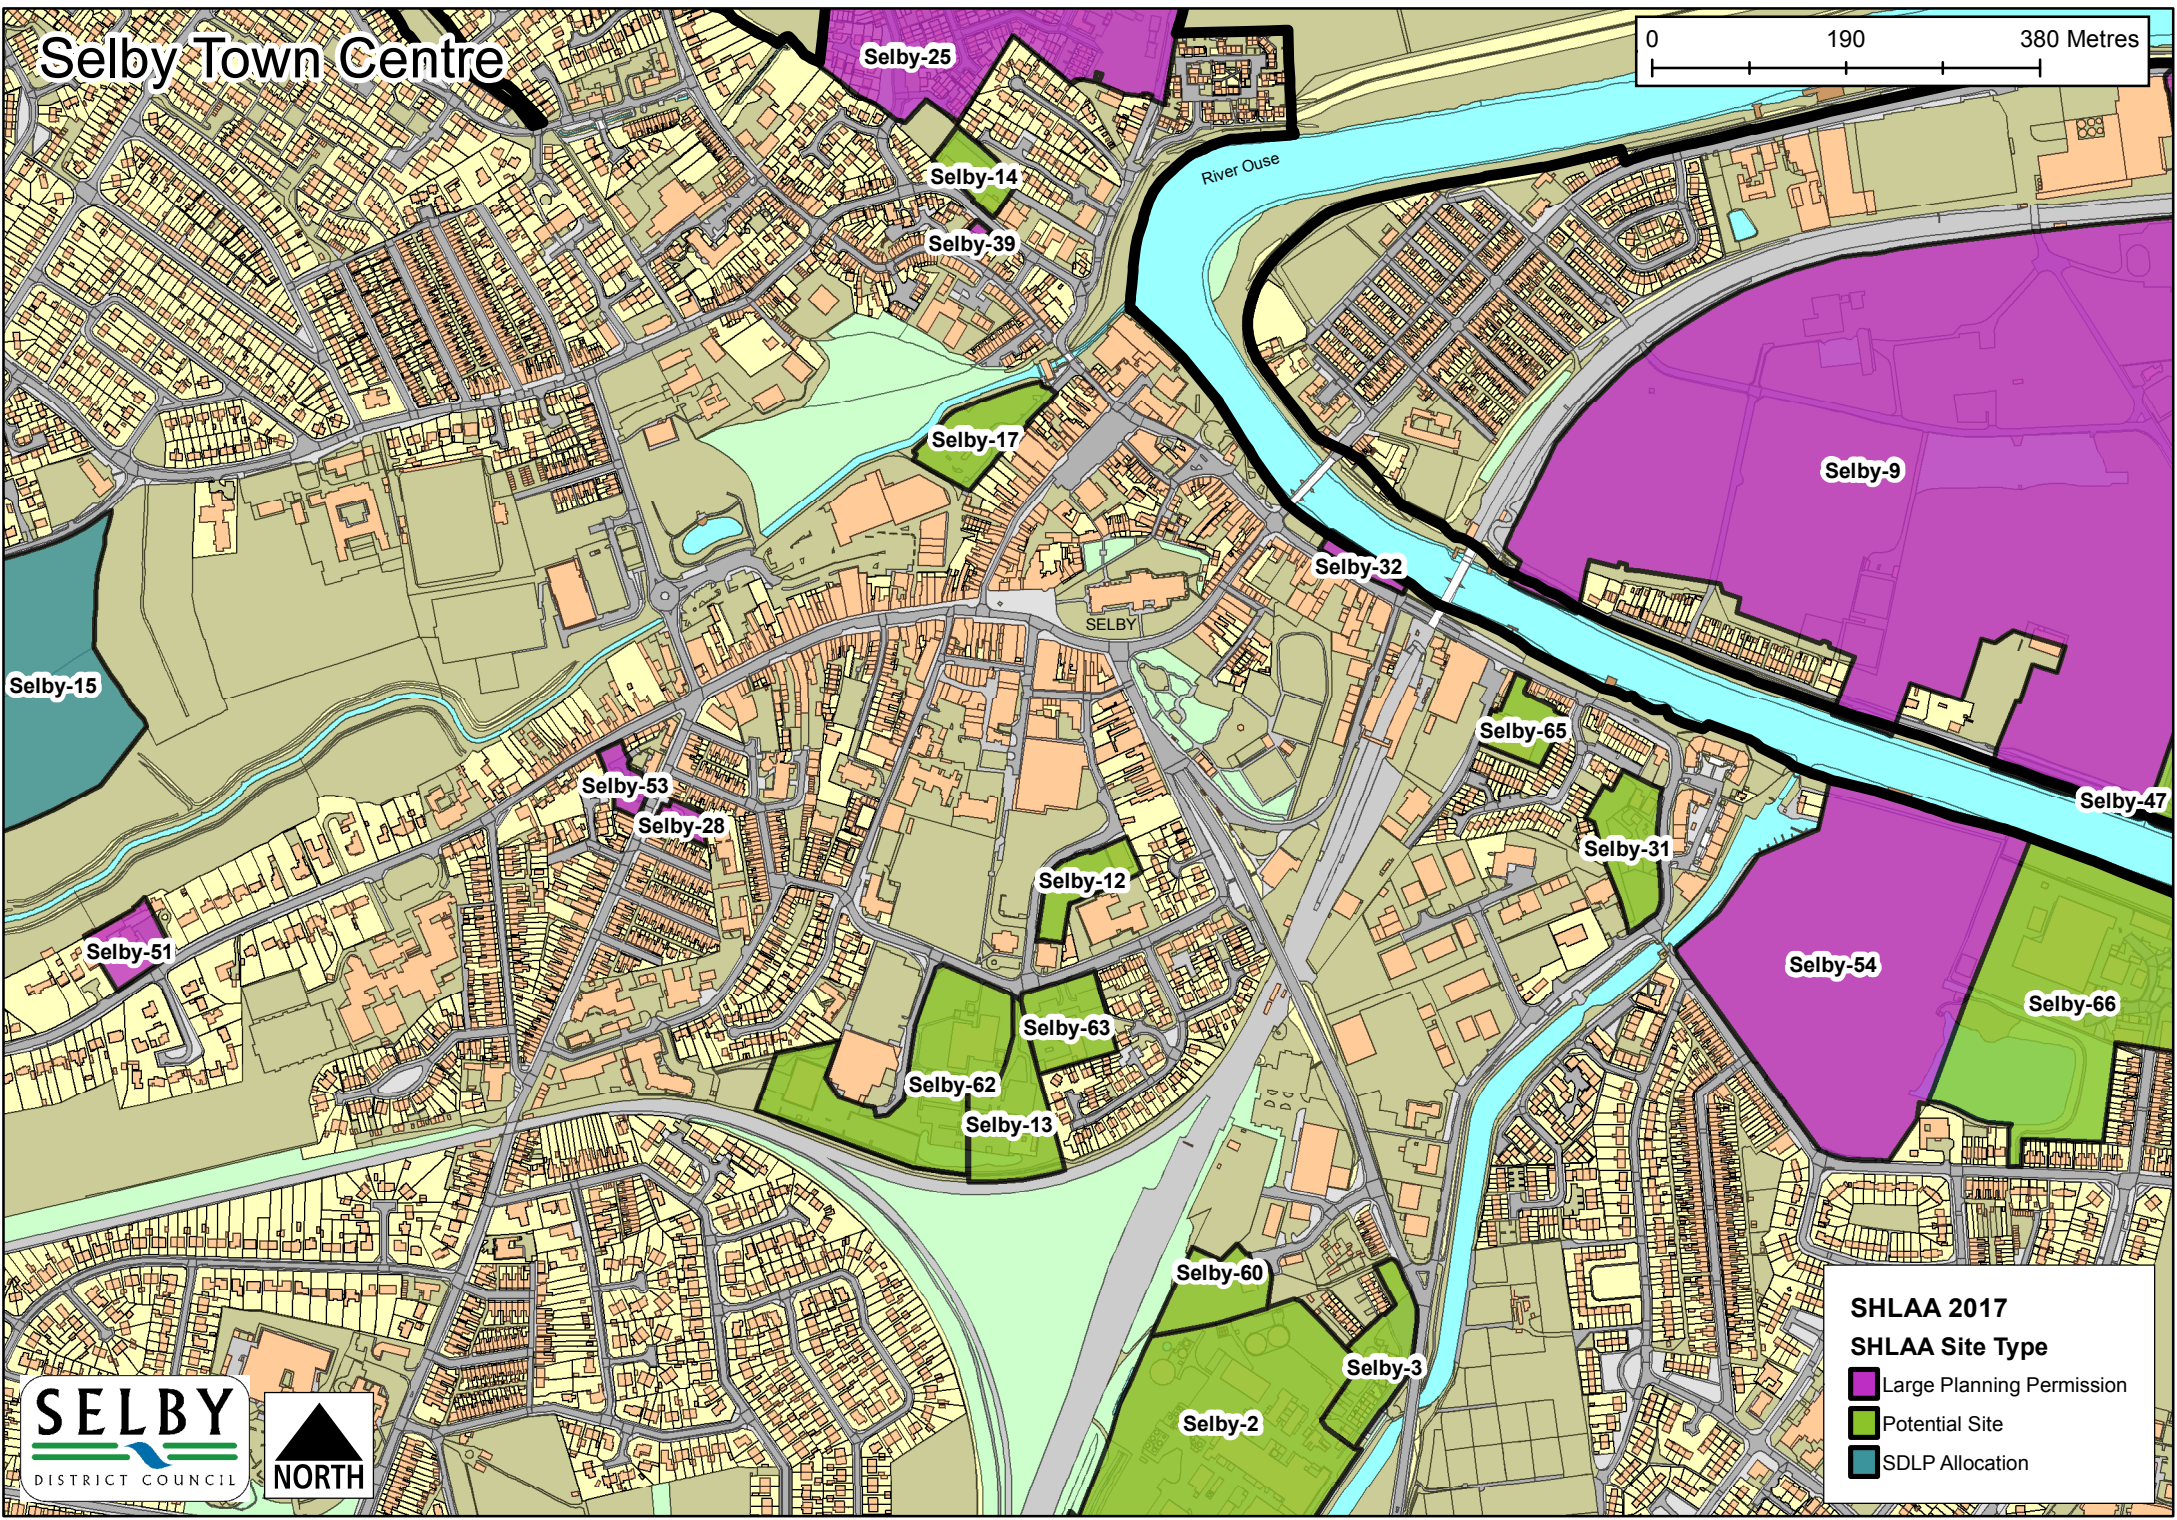

North Duffield

SHLAA 2017
SHLAA Site Type

- Large Planning Permission
- Potential Site

Osgodby

SHLAA 2017
SHLAA Site Type

- Core Strategy Allocation
- Large Planning Permission
- Potential Site
- SDLP Allocation

Selby Town Centre

SHLAA 2017
SHLAA Site Type

- Large Planning Permission
- Potential Site
- SDLP Allocation

Sherburn in Elmet

SHLAA 2017
SHLAA Site Type

- Large Planning Permission
- Potential Site
- SDLP Allocation

Skipwith

SHLAA 2017
SHLAA Site Type

- Large Planning Permission
- Potential Site

South Duffield

SHLAA 2017
SHLAA Site Type

- Large Planning Permission
- Potential Site

Stillingfleet

Tadcaster