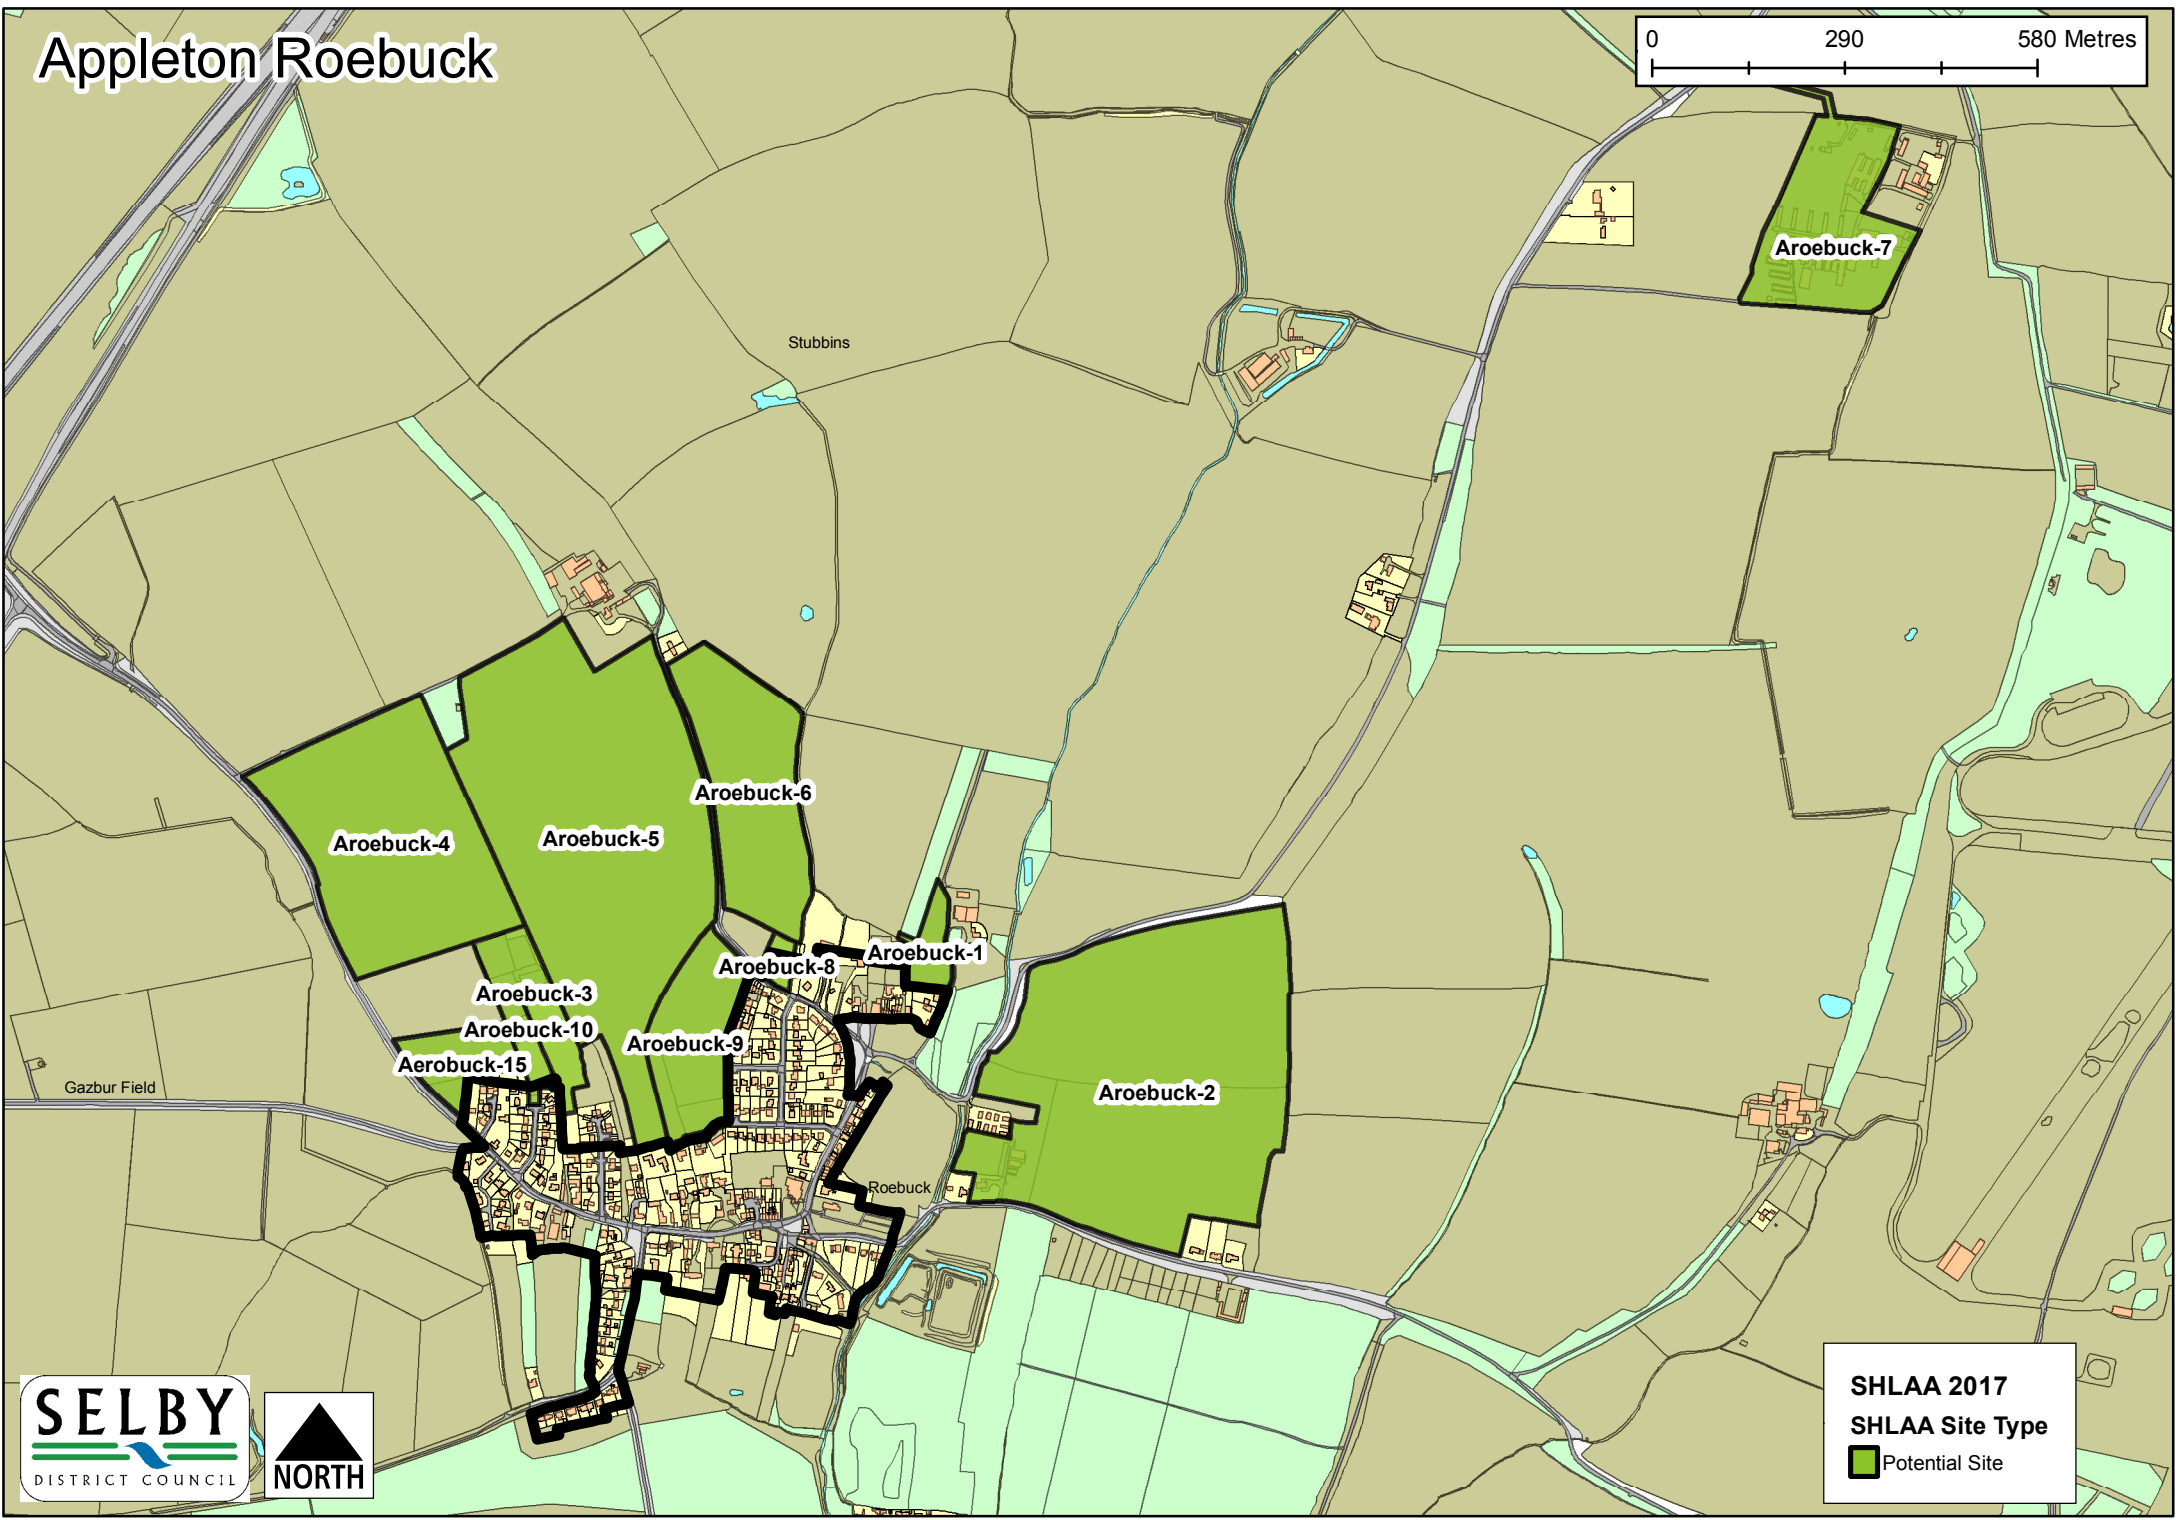

Appleton Roebuck

Barkston

Windmill Hill

Barlby

SHLAA 2017
SHLAA Site Type

-  Large Planning Permission
-  Potential Site
-  SDLP Allocation

Barlow

SHLAA 2017
SHLAA Site Type

- Large Planning Permission
- Potential Site

Beal

SHLAA 2017
SHLAA Site Type

- Large Planning Permission
- Potential Site

Biggin

SHLAA 2017
SHLAA Site Type

- Large Planning Permission
- Potential Site

Bilbrough

SHLAA 2017
SHLAA Site Type
■ Potential Site

Birkin

SHLAA 2017
SHLAA Site Type
■ Potential Site

Bolton Percy

SHLAA 2017
SHLAA Site Type
■ Potential Site

Brayton

SHLAA 2017
SHLAA Site Type

-  Large Planning Permission
-  Potential Site