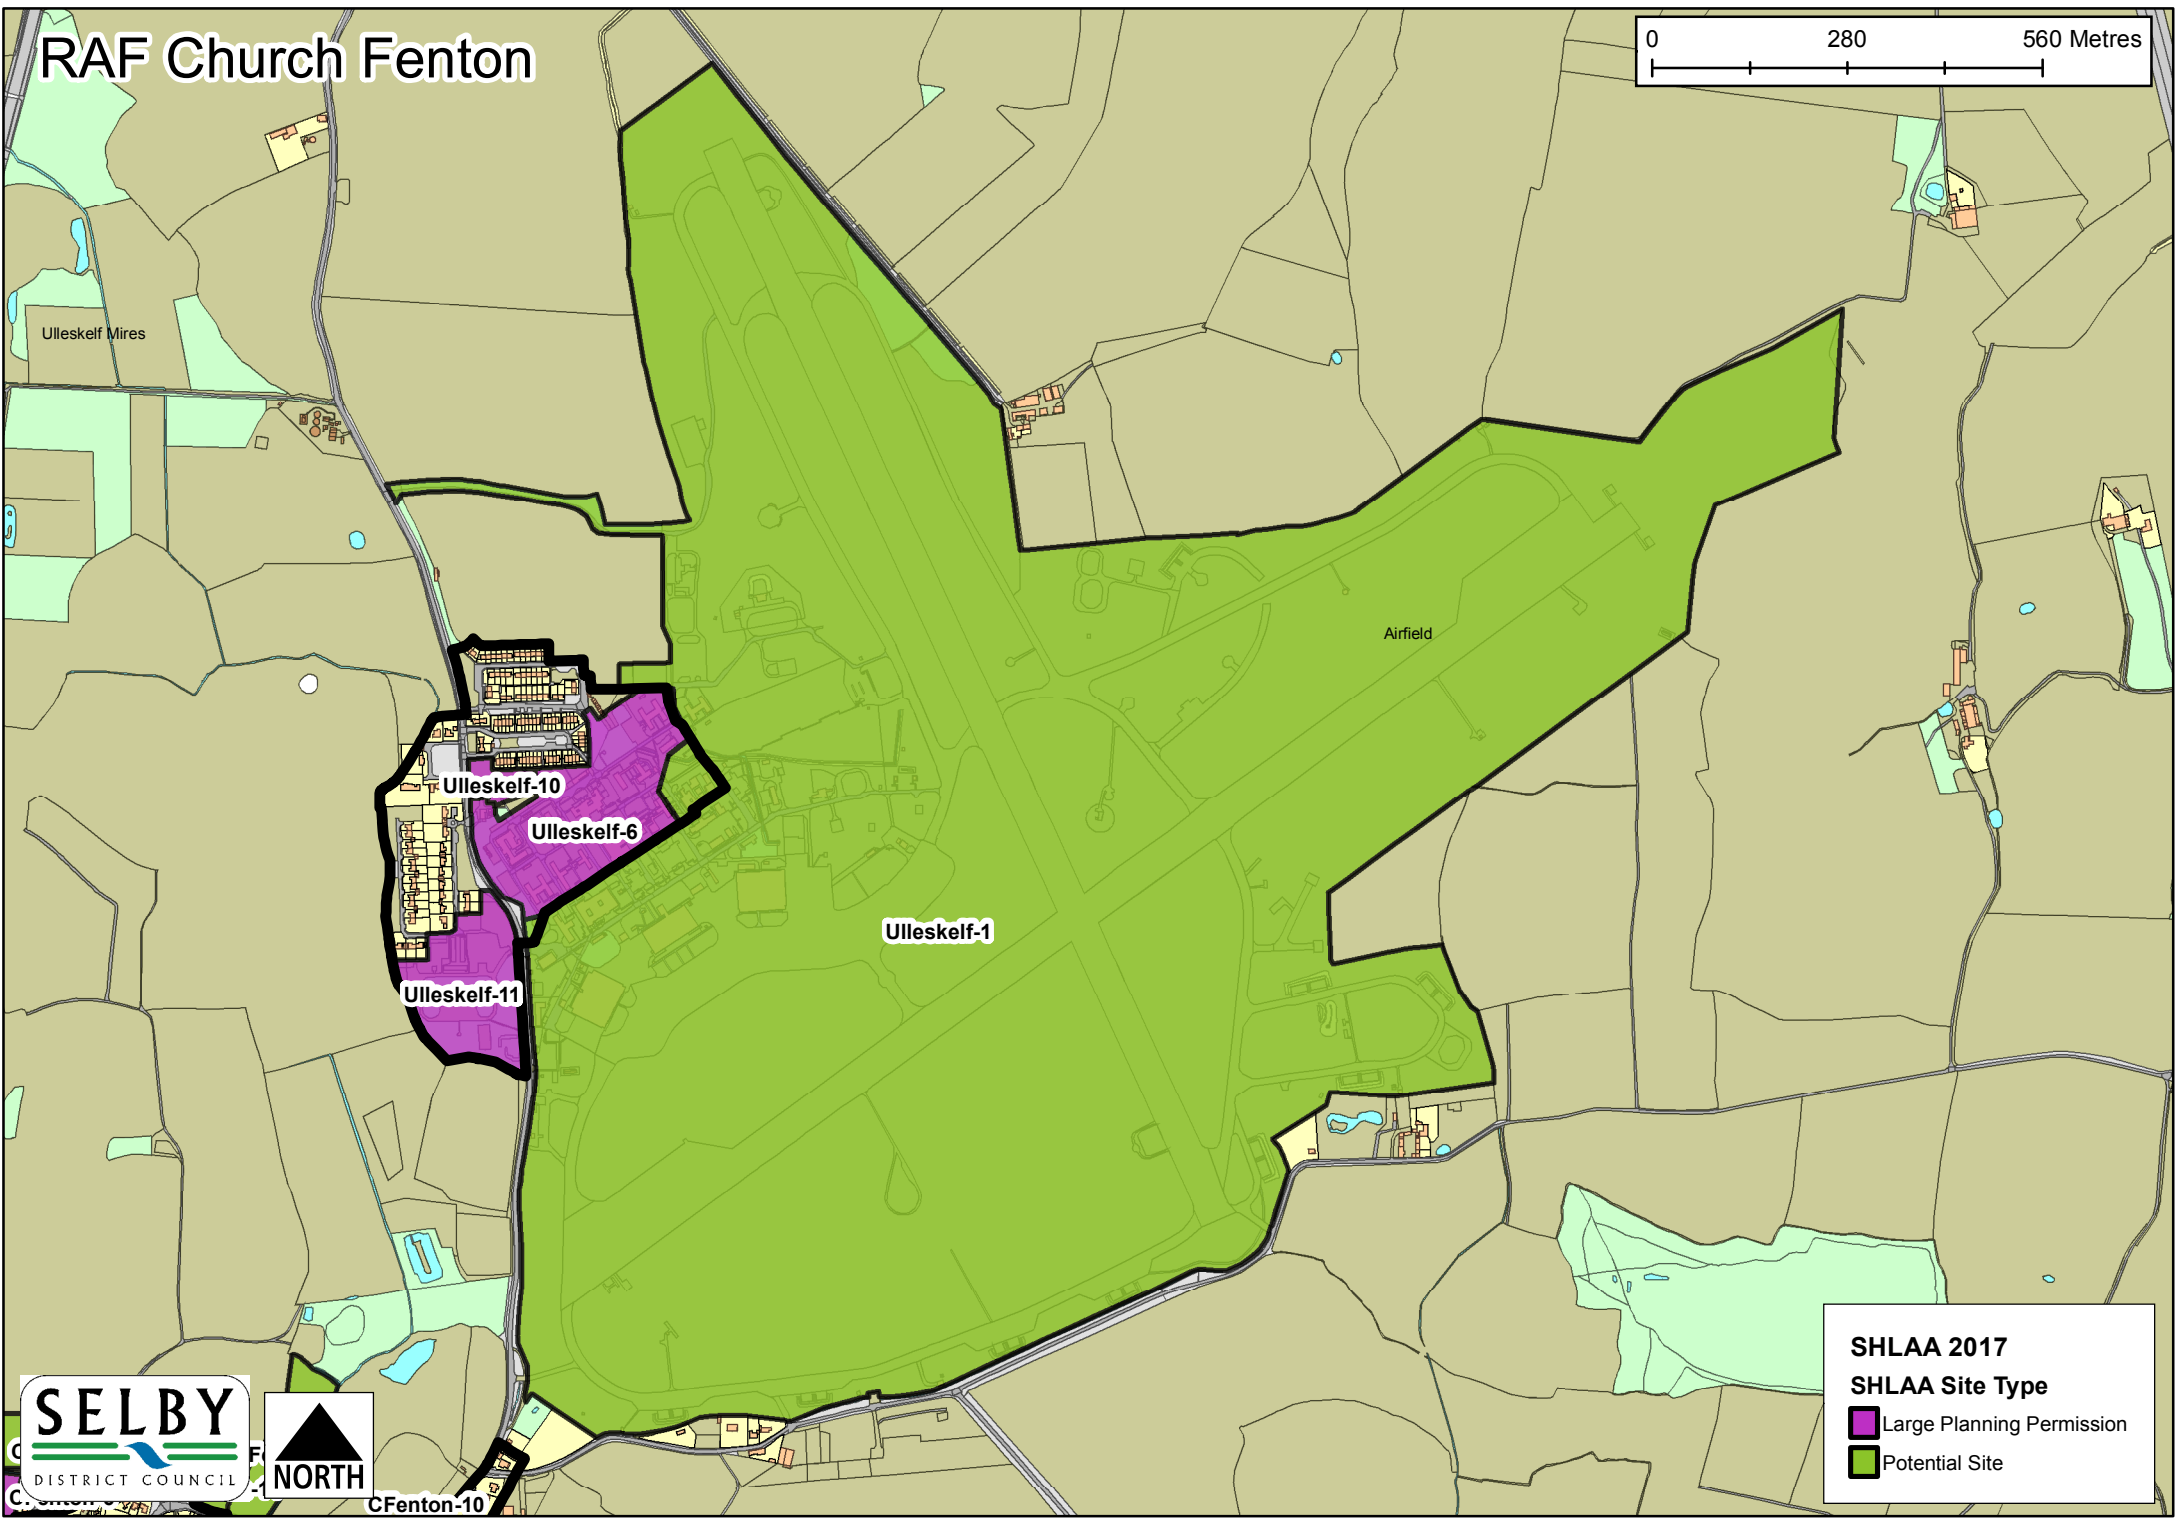

RAF Church Fenton

SHLAA 2017
SHLAA Site Type

- Large Planning Permission
- Potential Site