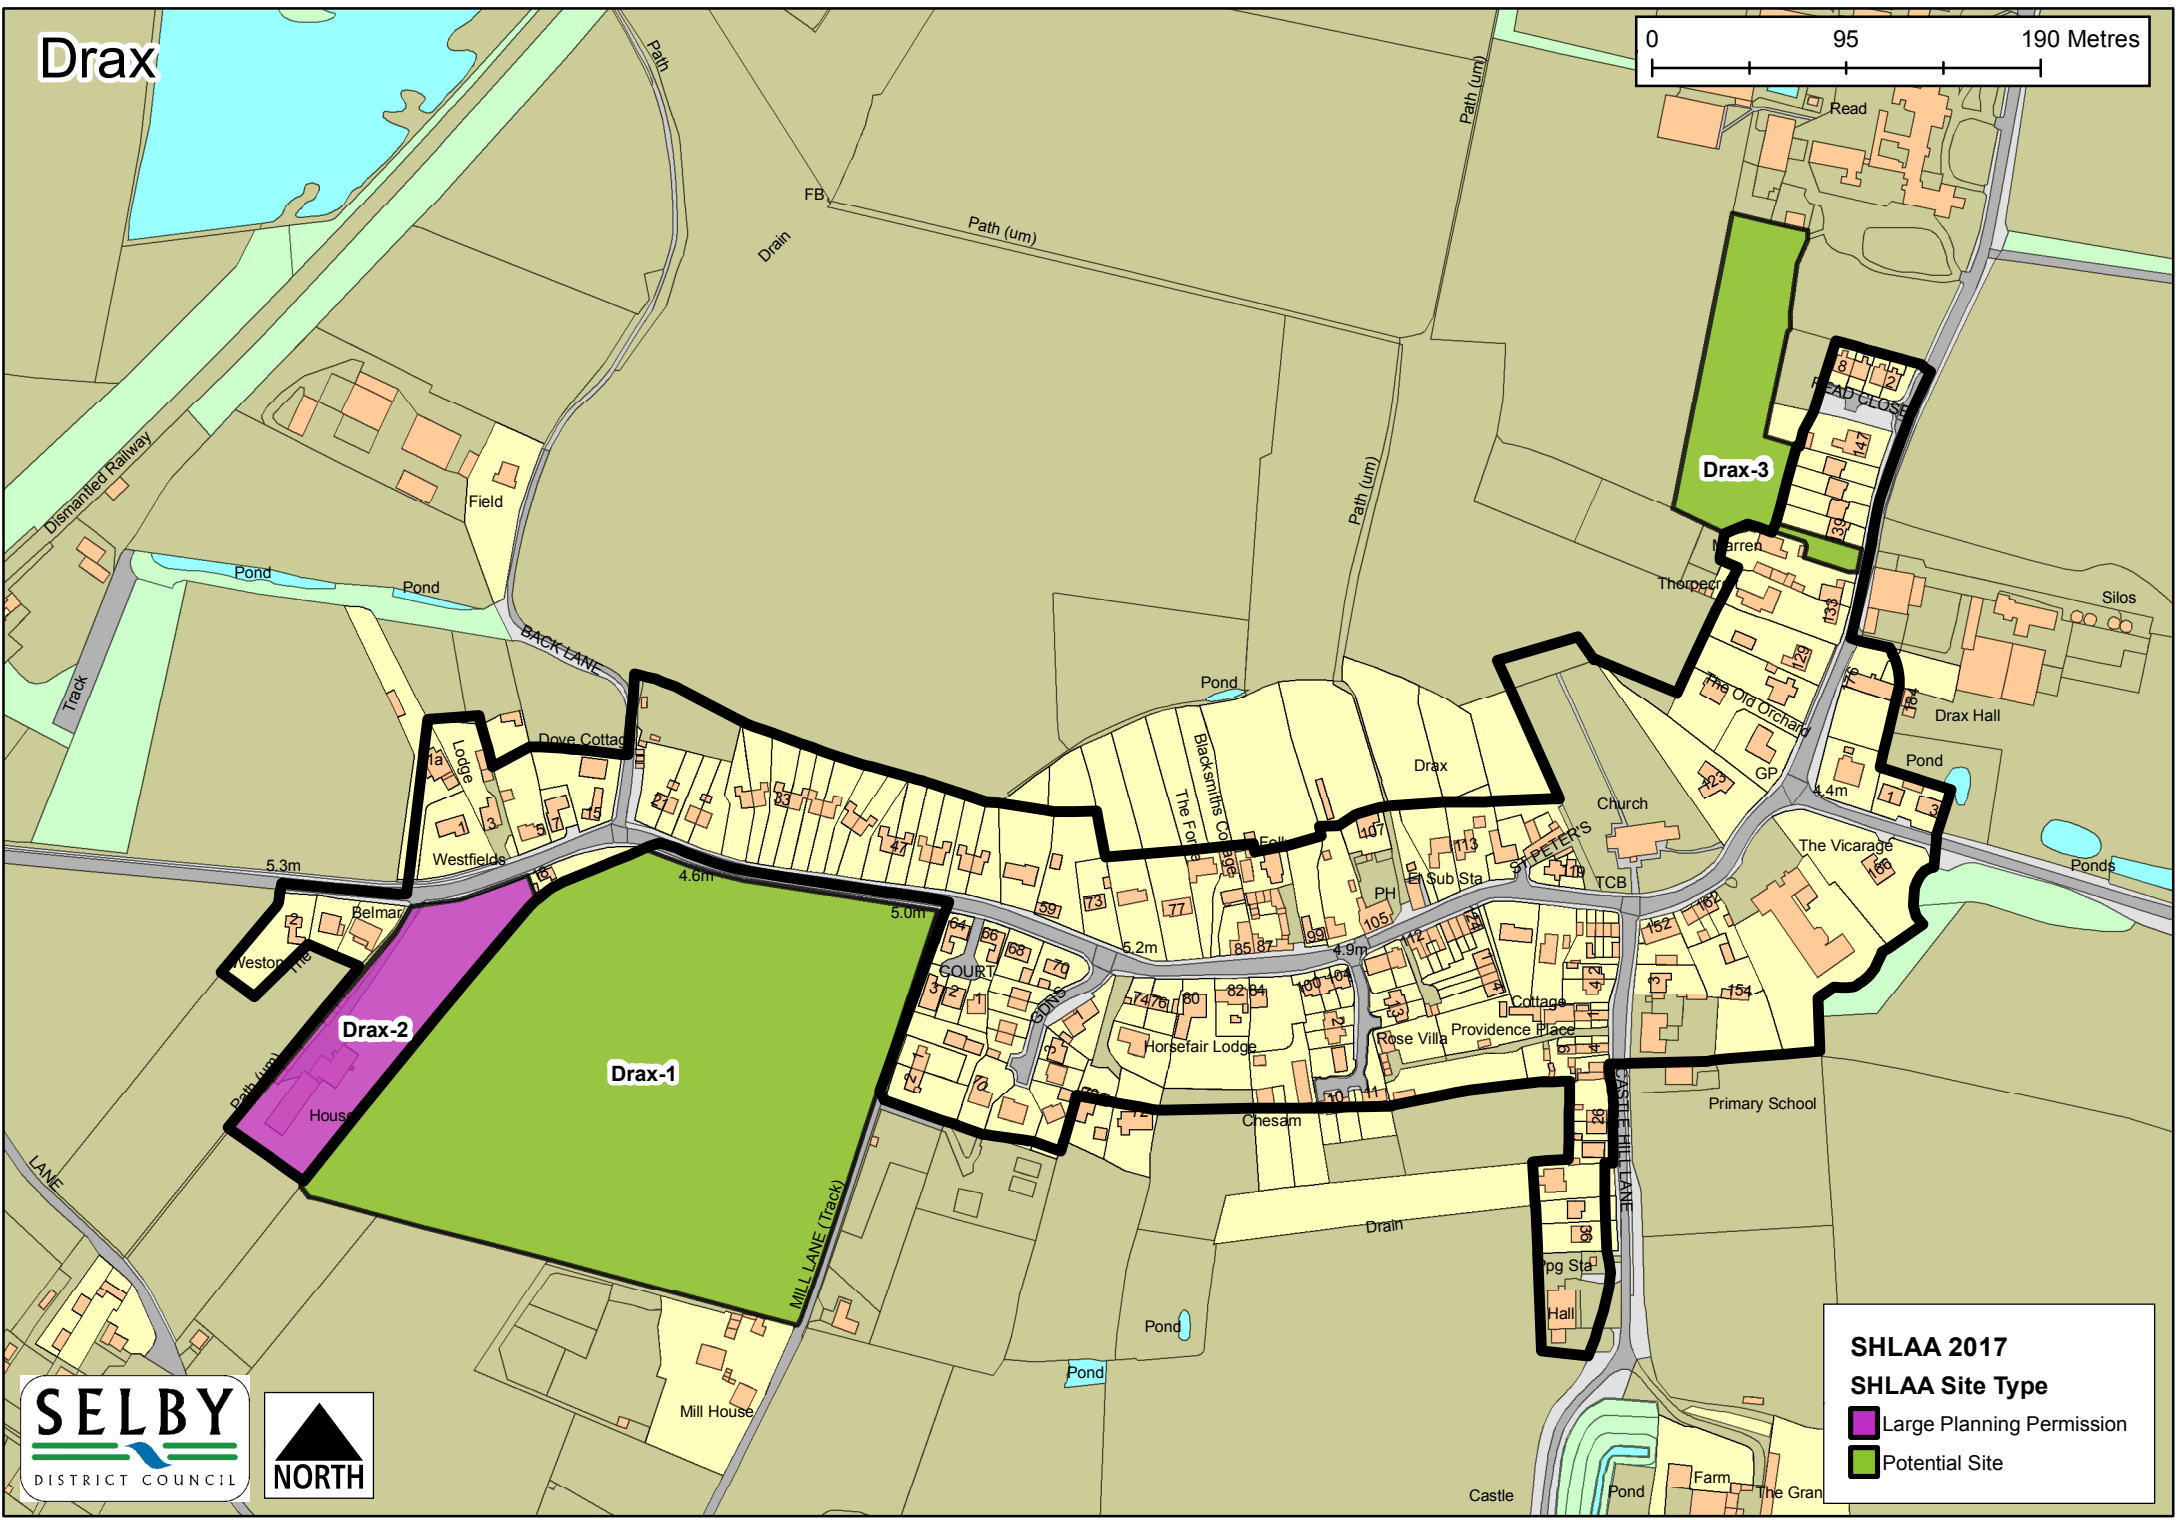

-  Large Planning Permission
-  Potential Site

Cliffe

SHLAA 2017
SHLAA Site Type

-  Large Planning Permission
-  Potential Site

Drax

SHLAA 2017
SHLAA Site Type

- Large Planning Permission
- Potential Site

Eggborough

SHLAA 2017
SHLAA Site Type

-  Large Planning Permission
-  Potential Site
-  SDLP Allocation

Escrick

SHLAA 2017
SHLAA Site Type
■ Potential Site

Fairburn

SHLAA 2017
SHLAA Site Type

-  Large Planning Permission
-  Potential Site

Gateforth

SHLAA 2017
SHLAA Site Type

-  Large Planning Permission
-  Potential Site

Great Heck

SHLAA 2017
SHLAA Site Type
■ Potential Site

Hambleton

SHLAA 2017
SHLAA Site Type

-  Large Planning Permission
-  Potential Site