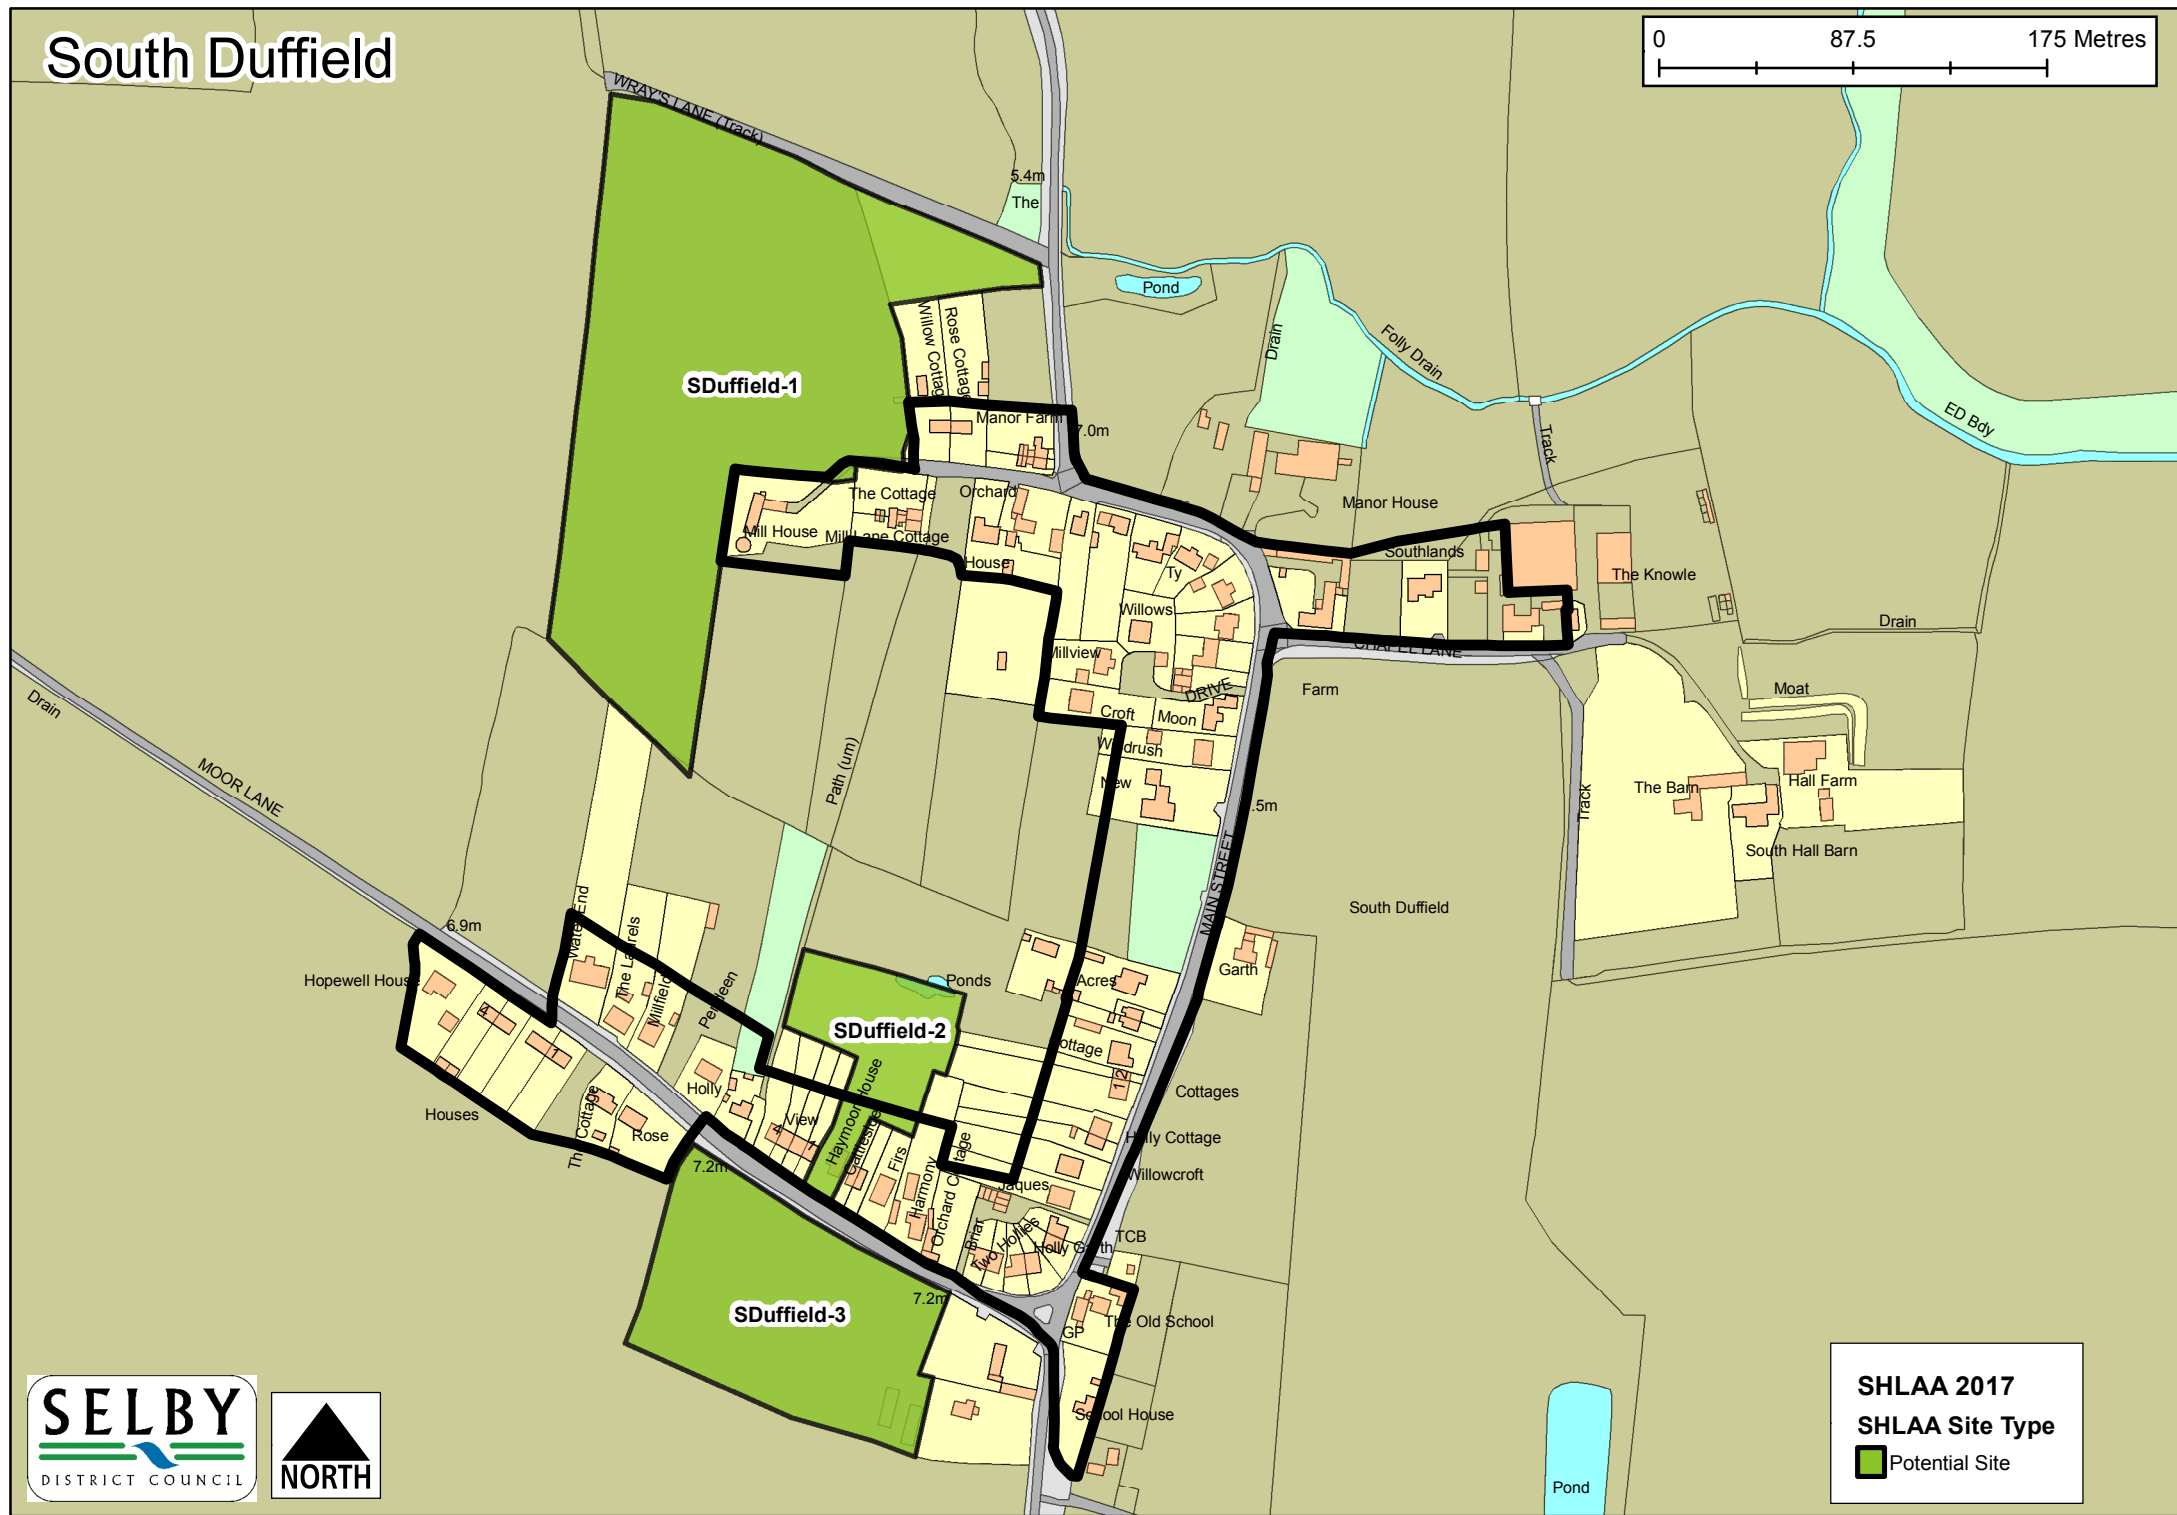

Selby Town Centre

SHLAA 2017
SHLAA Site Type

- Large Planning Permission
- Potential Site
- SDLP Allocation

Sherburn in Elmet

SHLAA 2017
SHLAA Site Type

- Large Planning Permission
- Potential Site
- SDLP Allocation

Skipwith

SHLAA 2017
SHLAA Site Type

- Large Planning Permission
- Potential Site

South Duffield

SHLAA 2017
SHLAA Site Type

- Large Planning Permission
- Potential Site

Stillingfleet

Tadcaster

SHLAA 2017
SHLAA Site Type

- Large Planning Permission
- Potential Site
- SDLP Allocation

Thorpe Willoughby

SHLAA 2017
SHLAA Site Type

- Large Planning Permission
- Potential Site

Towton

Ulleskelf

SHLAA 2017
SHLAA Site Type