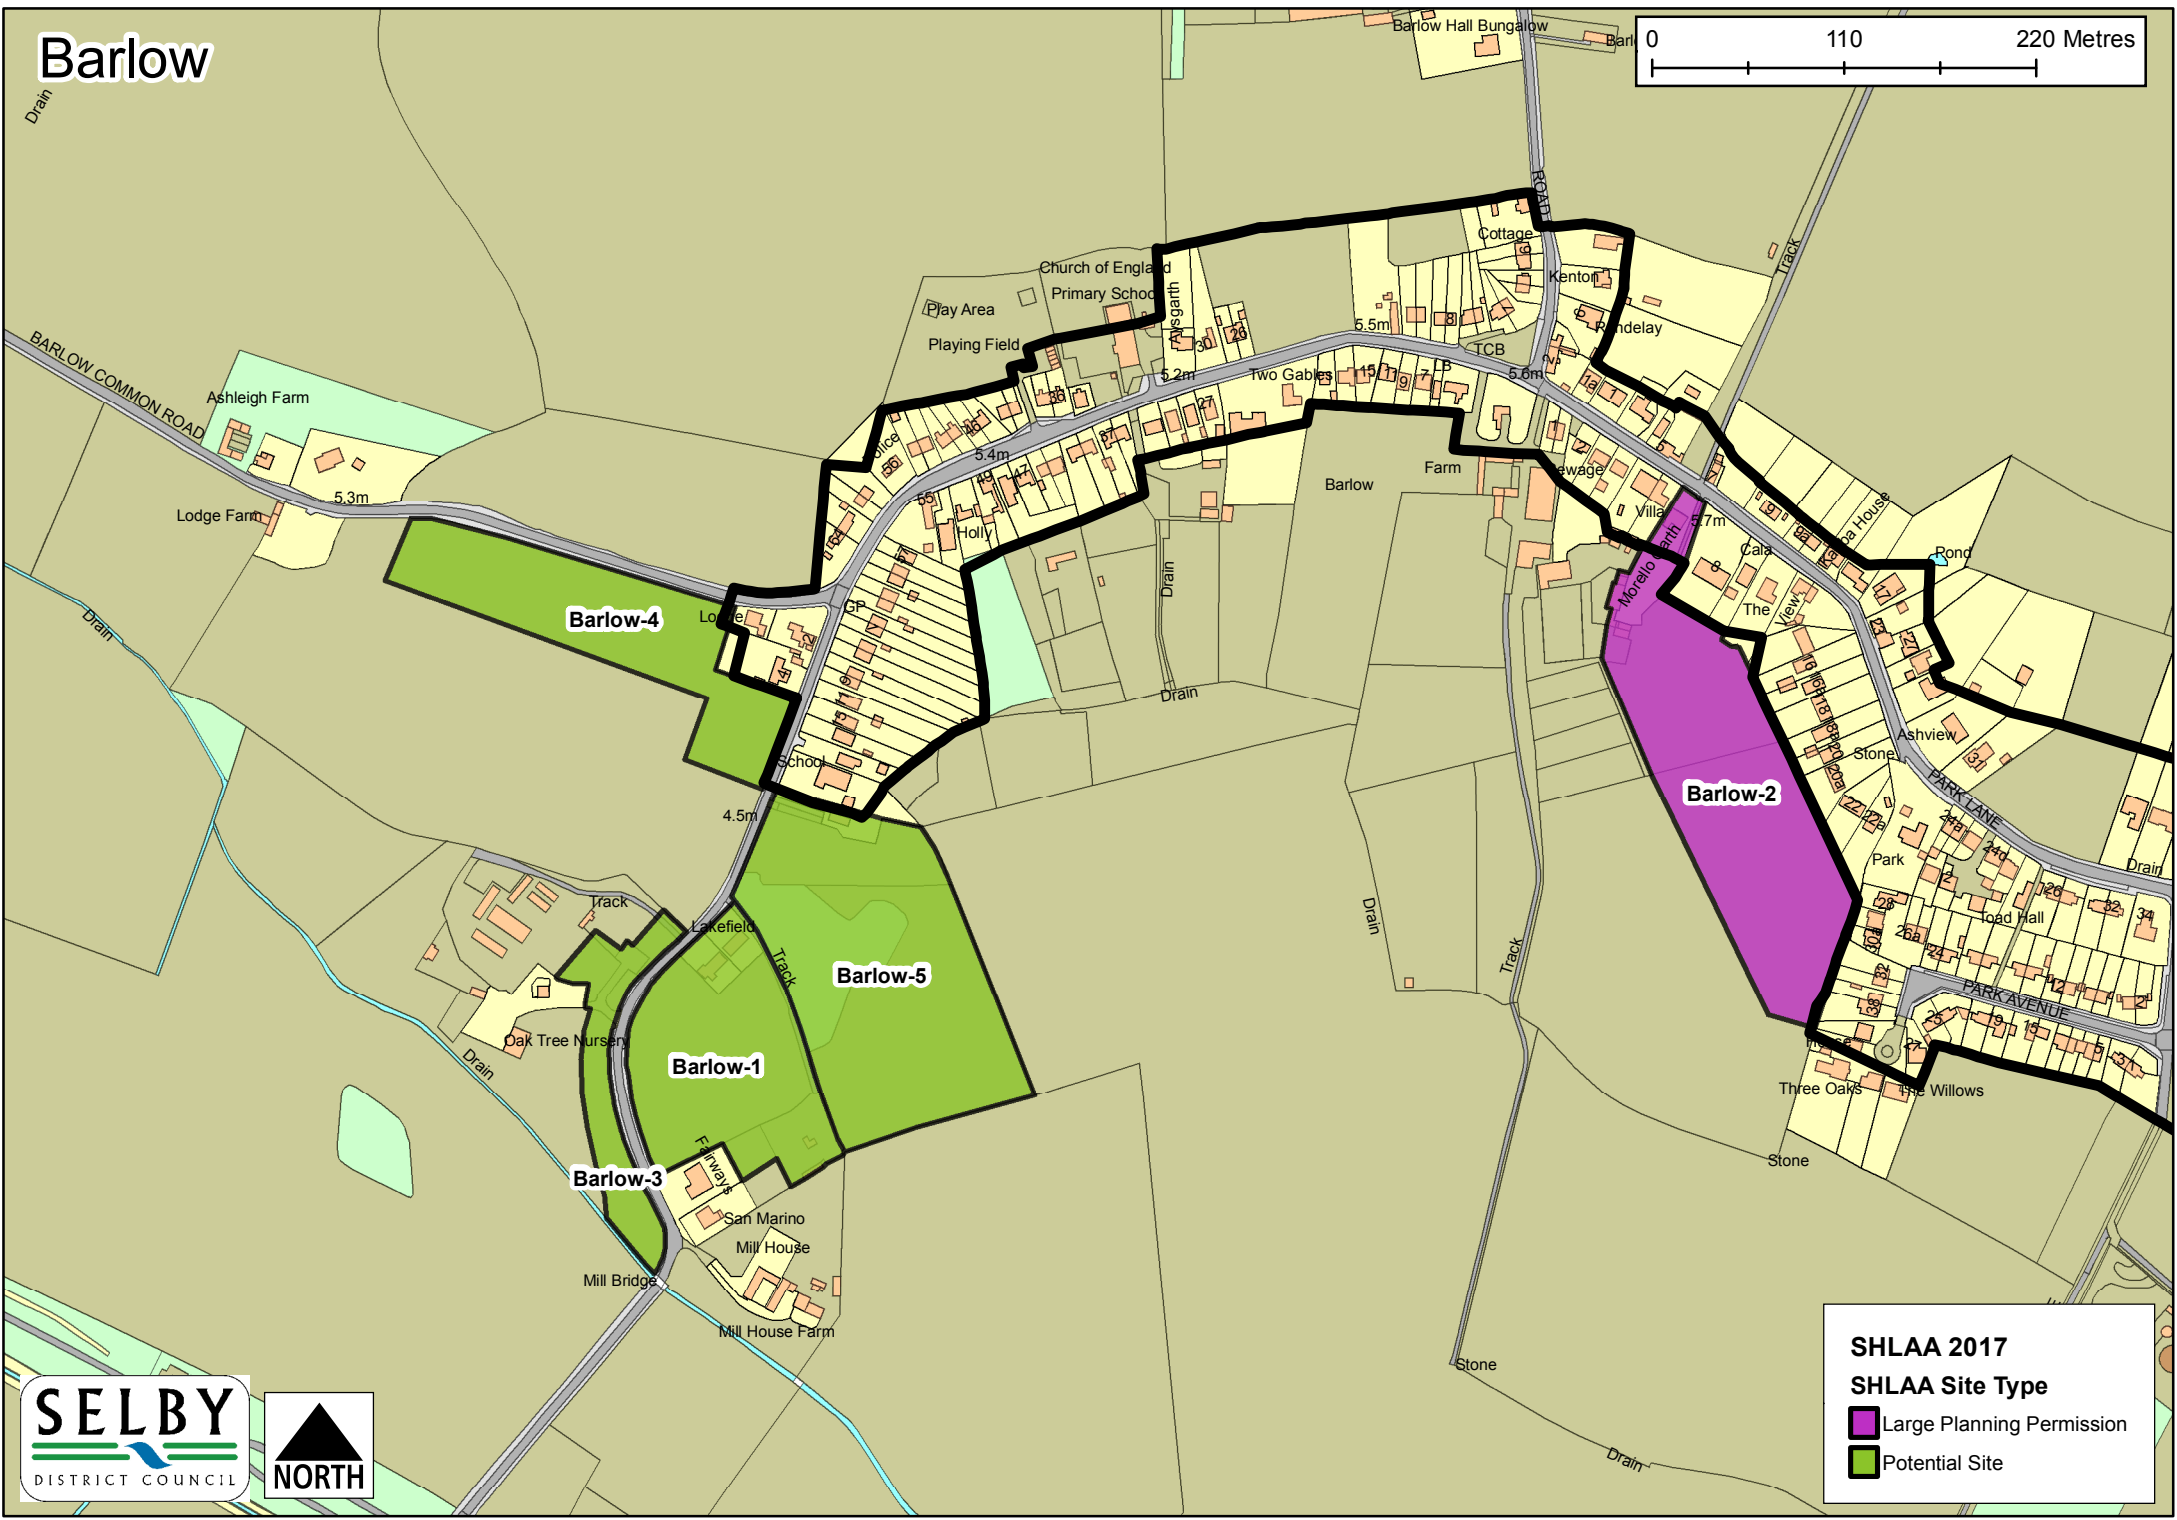

Appleton Roebuck

Barkston

Windmill Hill

Barlby

SHLAA 2017
SHLAA Site Type

-  Large Planning Permission
-  Potential Site
-  SDLP Allocation

Barlow

SHLAA 2017
SHLAA Site Type

- Large Planning Permission
- Potential Site

Beal

SHLAA 2017
SHLAA Site Type

- Large Planning Permission
- Potential Site

Biggin

SHLAA 2017
SHLAA Site Type

- Large Planning Permission
- Potential Site

Bilbrough

SHLAA 2017
SHLAA Site Type
■ Potential Site

Birkin

SHLAA 2017
SHLAA Site Type
■ Potential Site

Bolton Percy

SHLAA 2017
SHLAA Site Type
■ Potential Site

Brayton

SHLAA 2017
SHLAA Site Type

-  Large Planning Permission
-  Potential Site