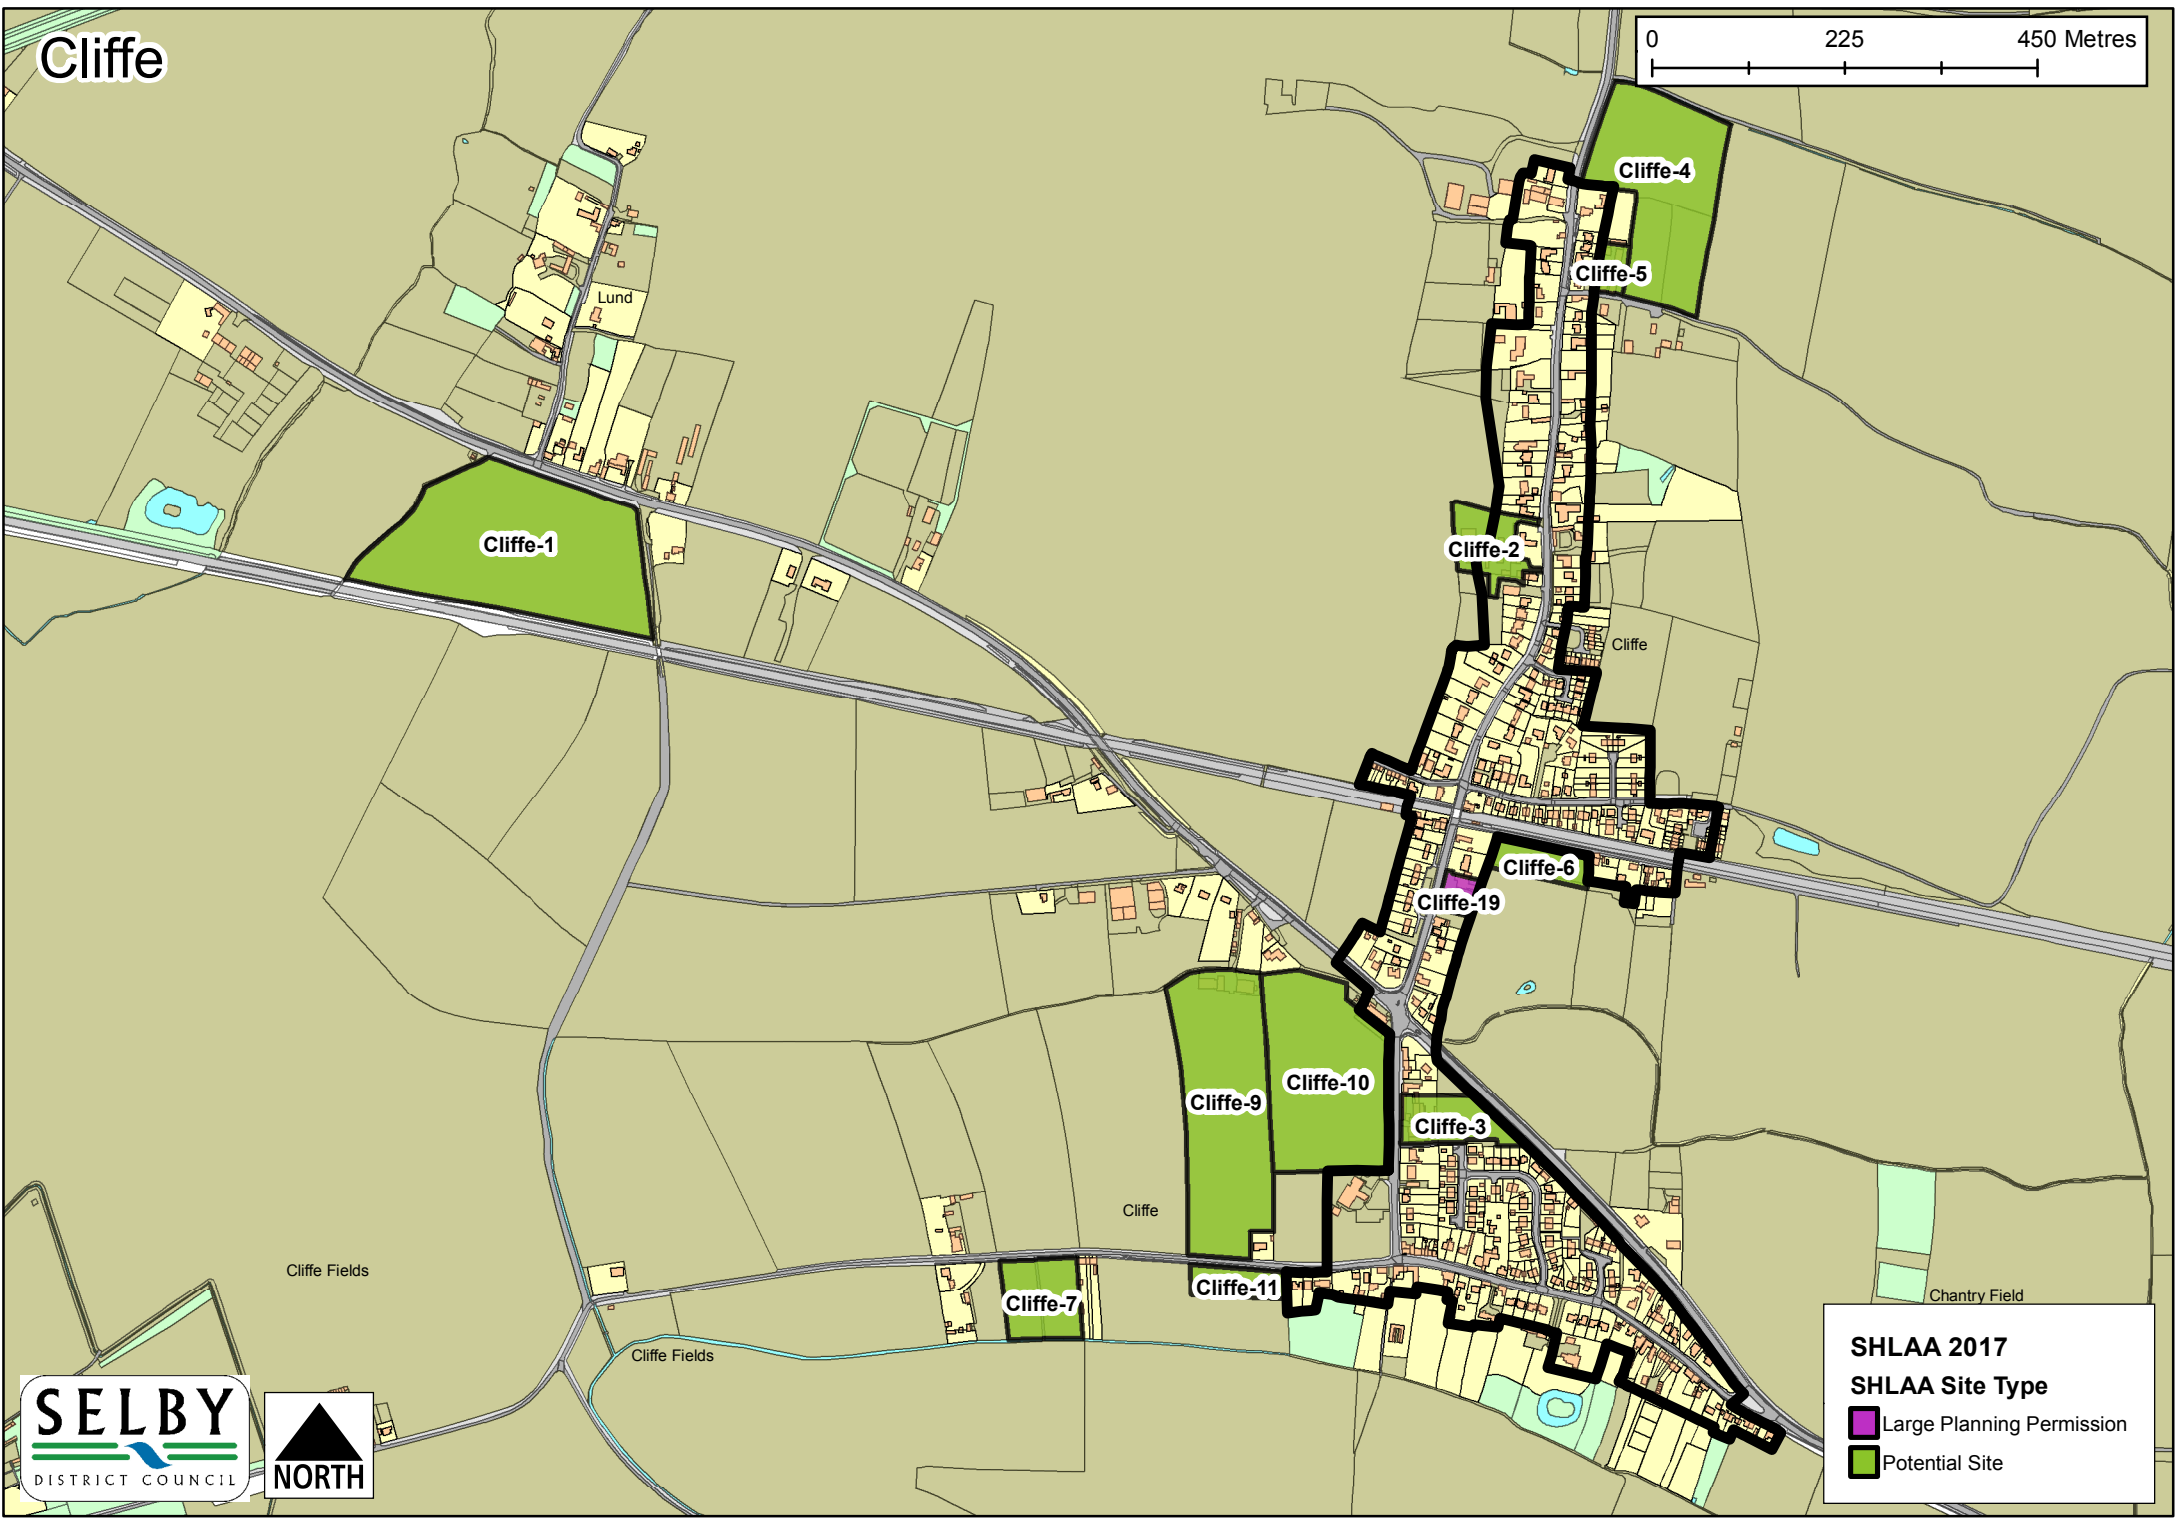

-  Large Planning Permission
-  SDLP Allocation

Cawood

SHLAA 2017
SHLAA Site Type

-  Large Planning Permission
-  Potential Site

Chapel Haddlesey

SHLAA 2017
SHLAA Site Type
■ Potential Site

Church Fenton

SHLAA 2017
SHLAA Site Type

-  Large Planning Permission
-  Potential Site

Cliffe

SHLAA 2017
SHLAA Site Type

-  Large Planning Permission
-  Potential Site

Drax

SHLAA 2017
SHLAA Site Type

- Large Planning Permission
- Potential Site

Eggborough

SHLAA 2017
SHLAA Site Type

-  Large Planning Permission
-  Potential Site
-  SDLP Allocation

Escrick

SHLAA 2017
SHLAA Site Type
■ Potential Site

Fairburn

SHLAA 2017
SHLAA Site Type

-  Large Planning Permission
-  Potential Site