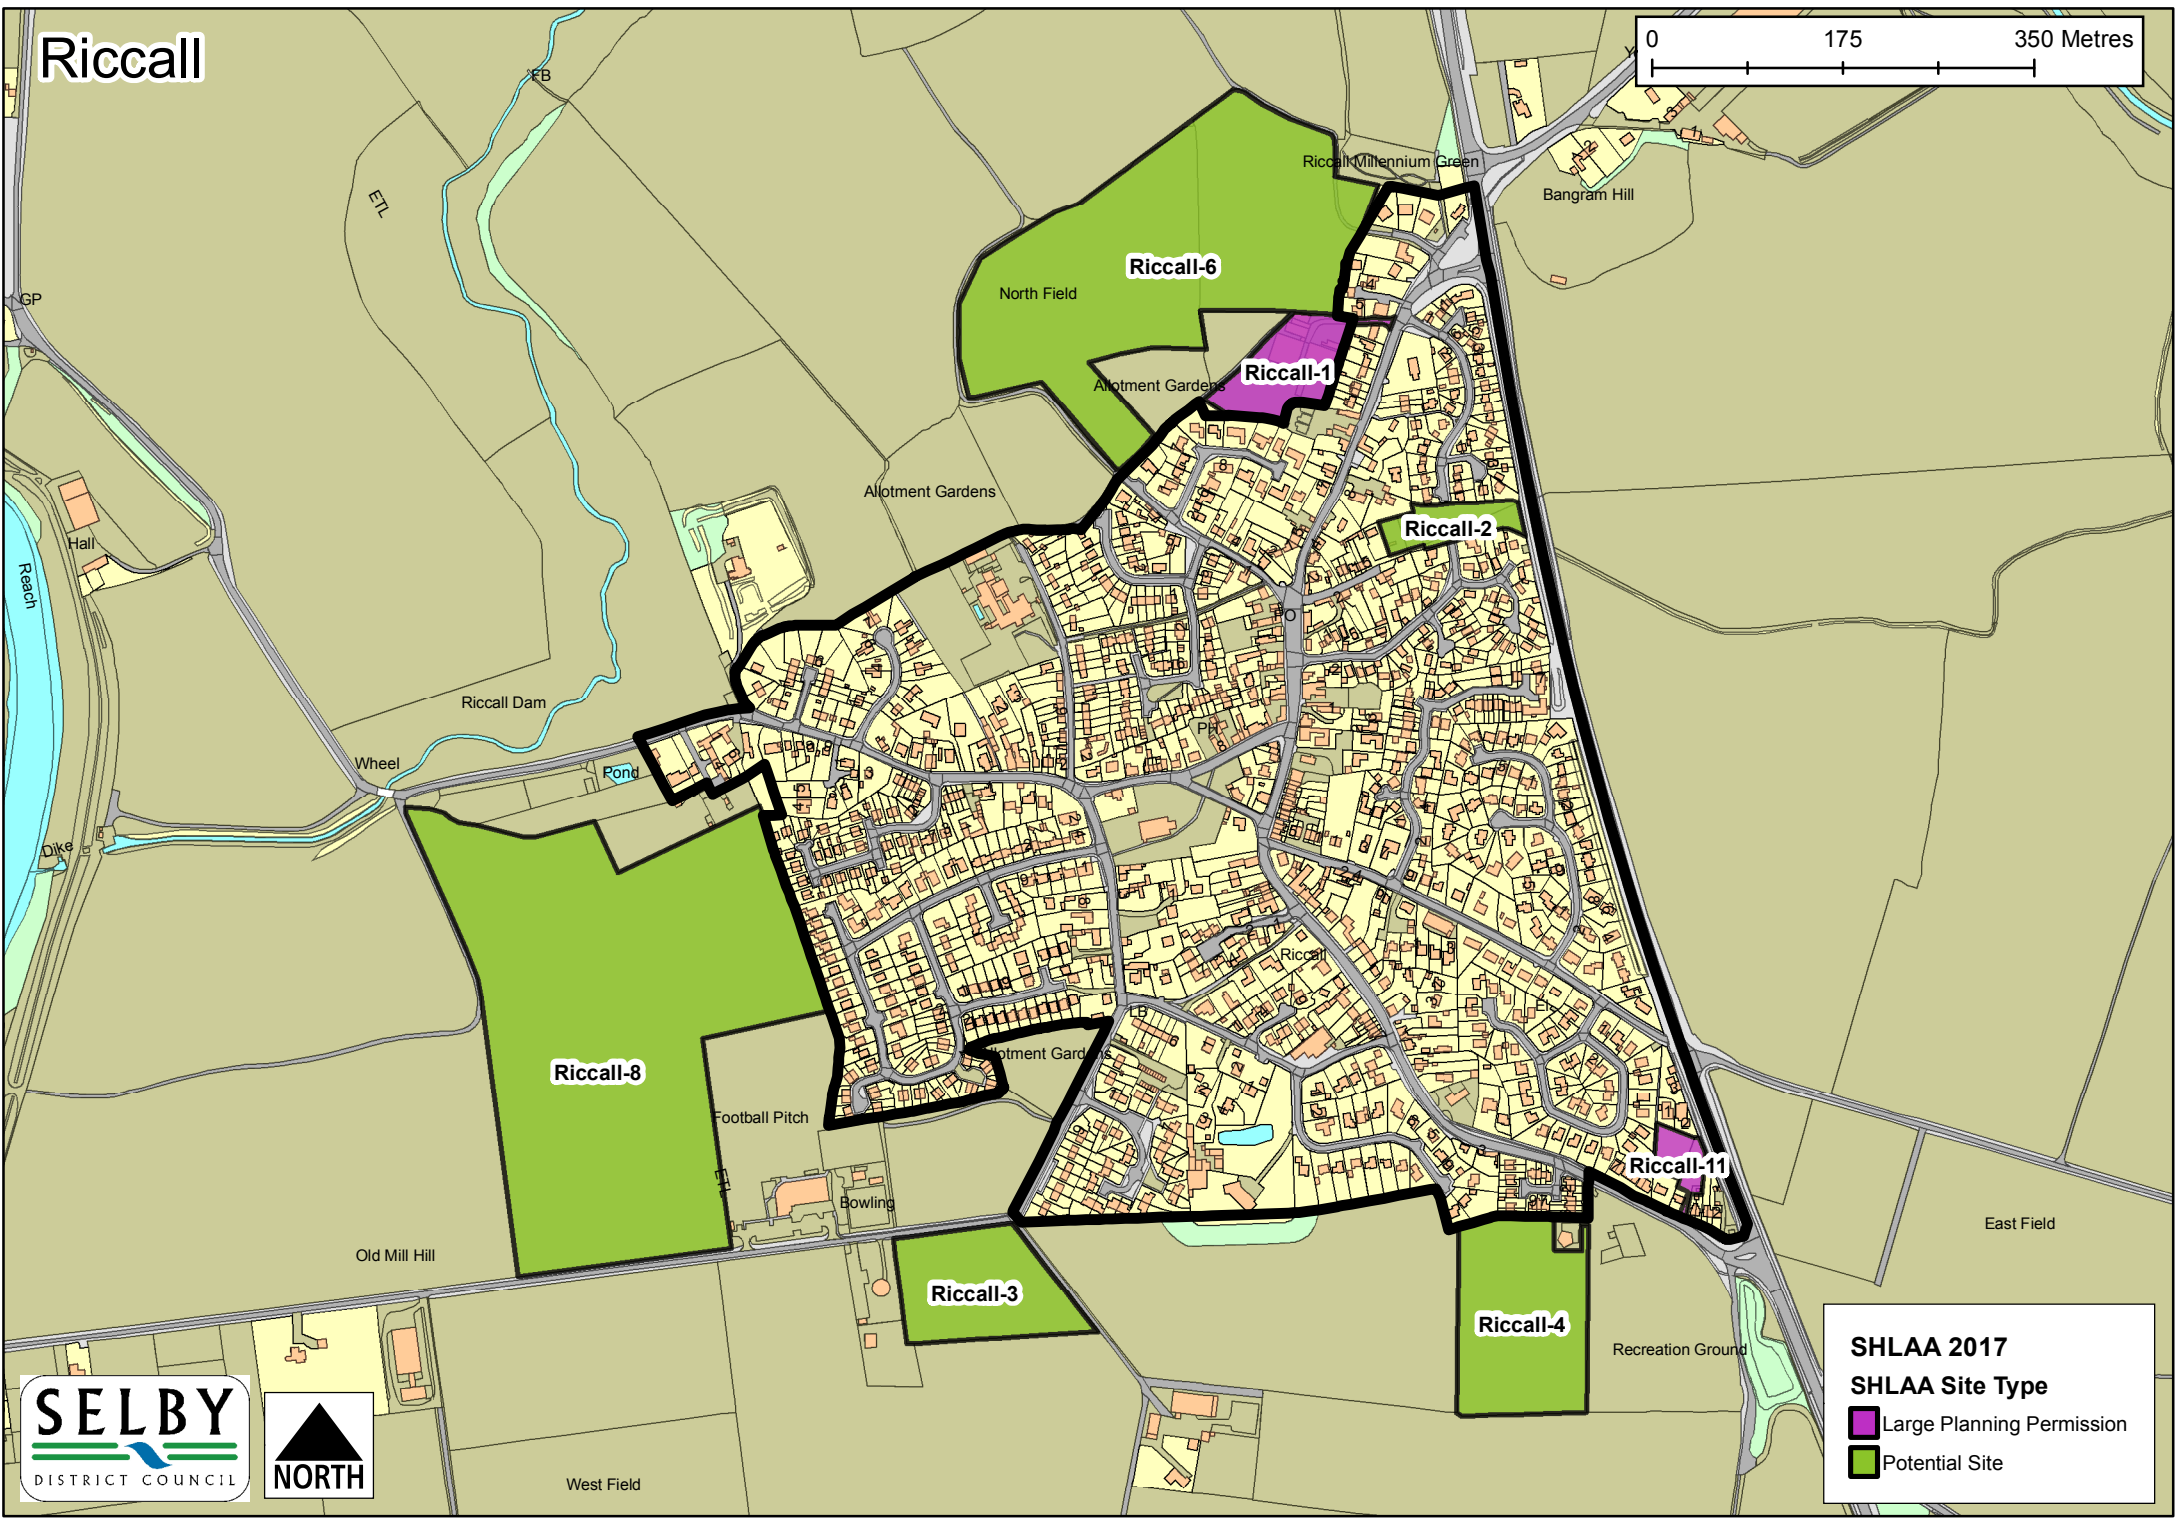

Riccall

SHLAA 2017
SHLAA Site Type

- Large Planning Permission
- Potential Site