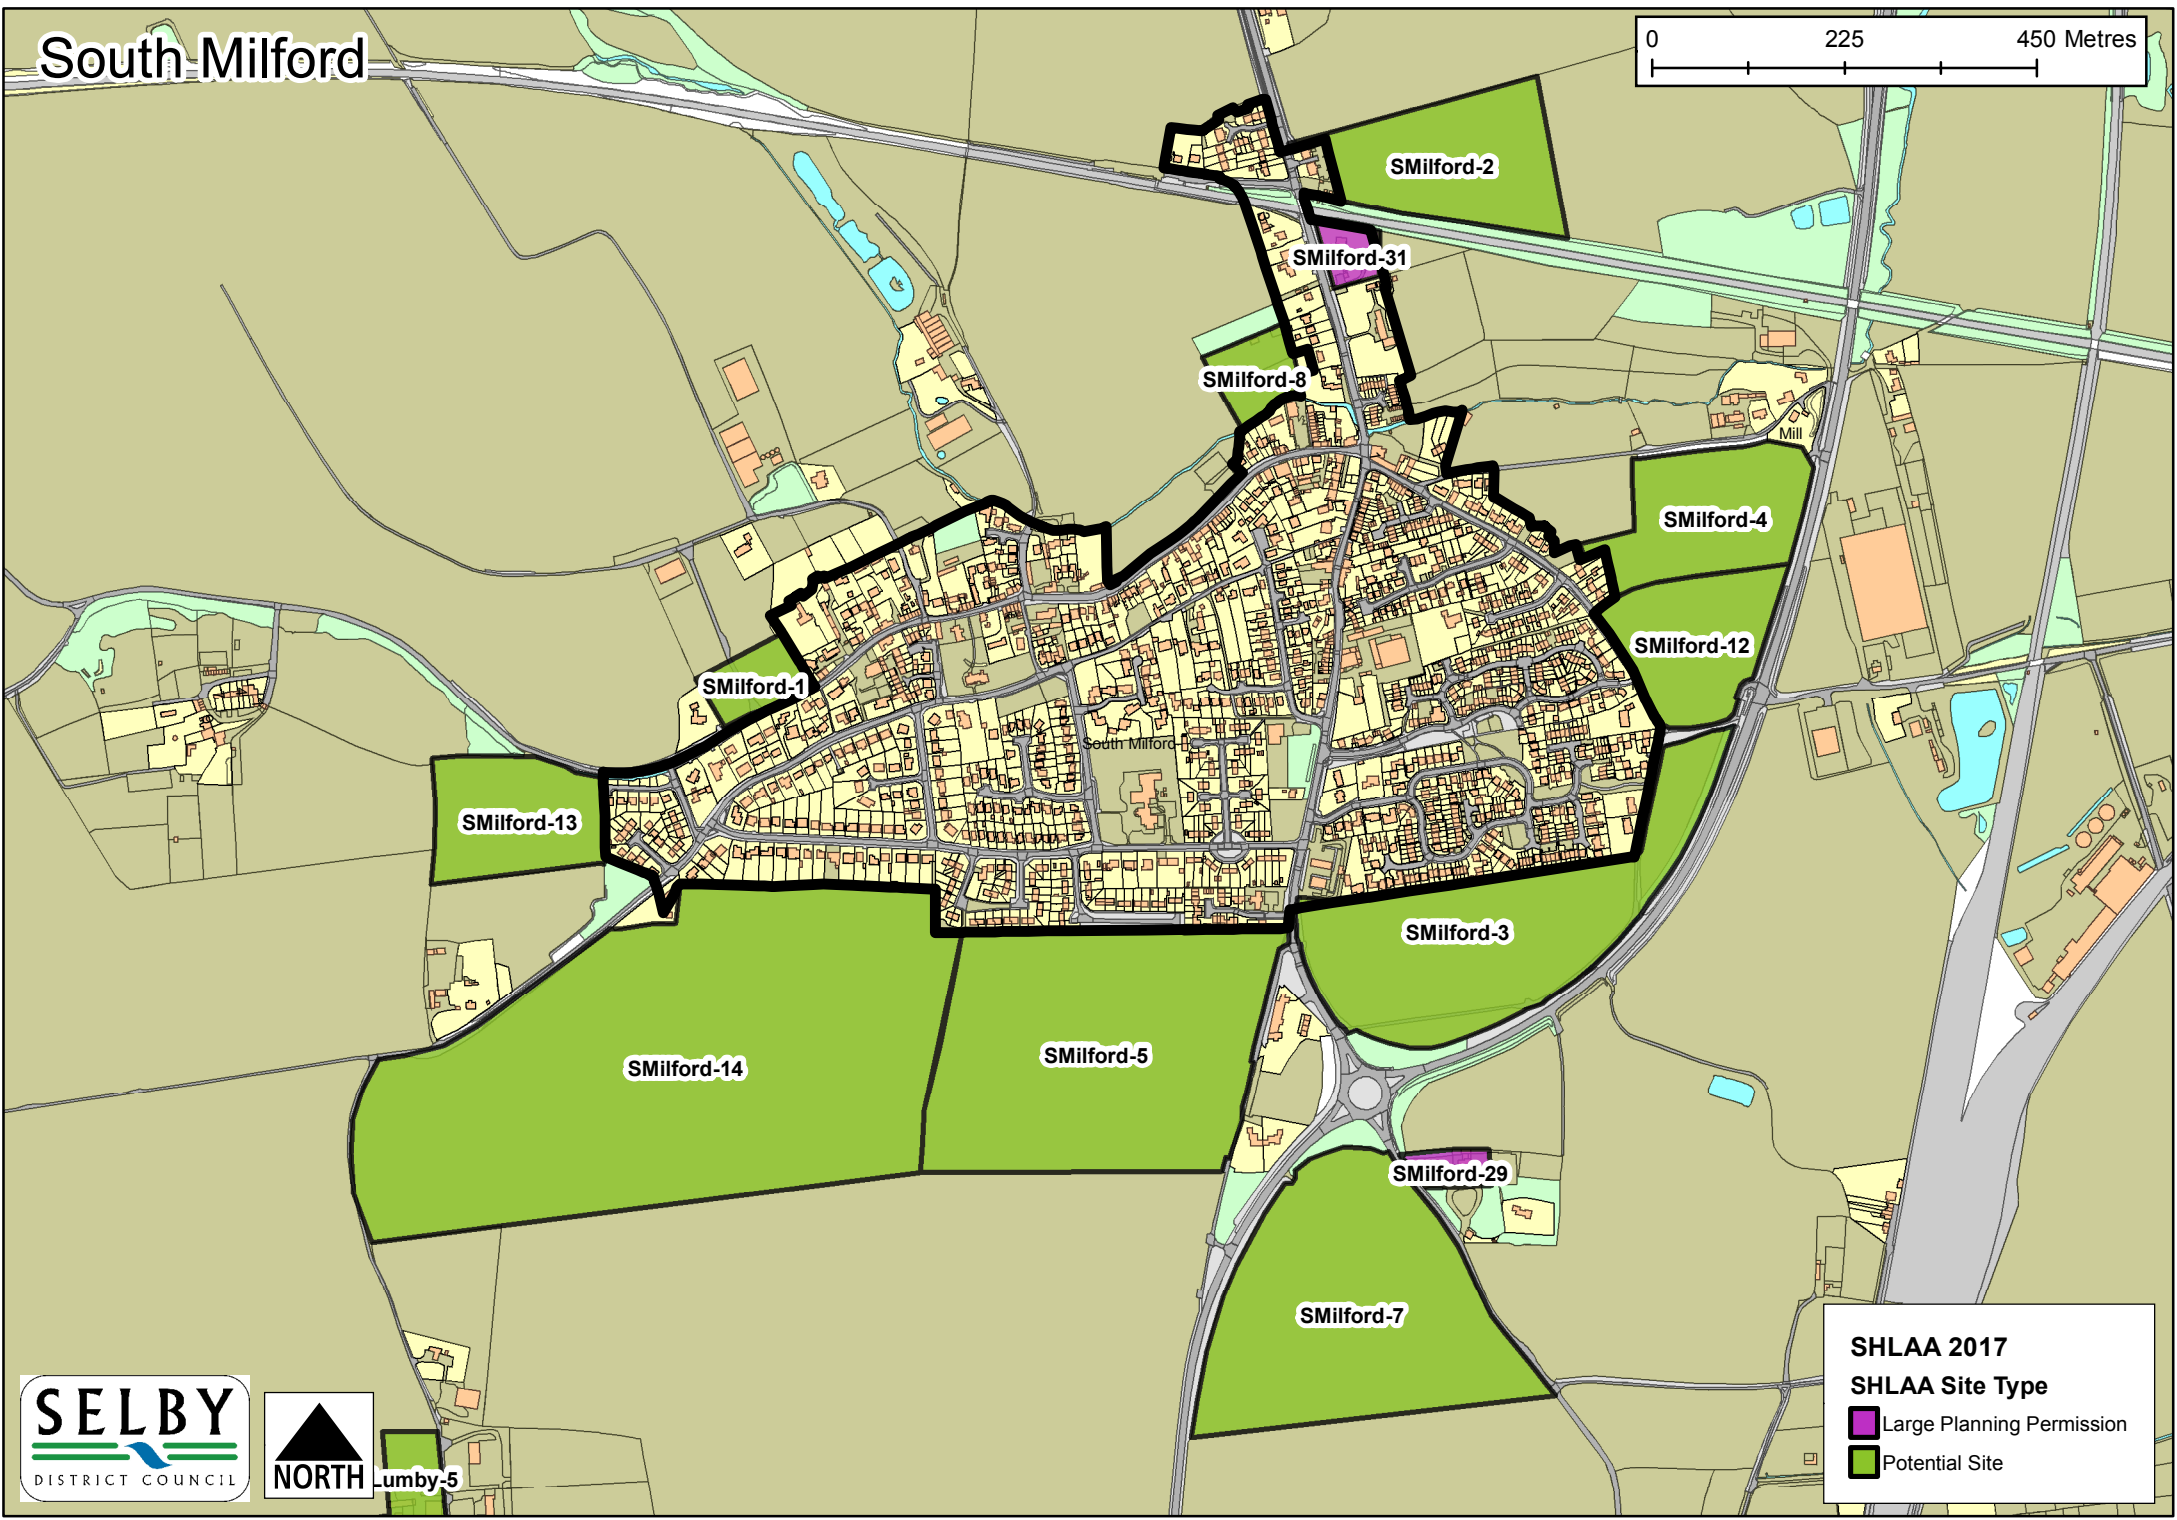

Selby Town Centre

SHLAA 2017
SHLAA Site Type

- Large Planning Permission
- Potential Site
- SDLP Allocation

Sherburn in Elmet

SHLAA 2017
SHLAA Site Type

- Large Planning Permission
- Potential Site
- SDLP Allocation

Skipwith

SHLAA 2017
SHLAA Site Type

- Large Planning Permission
- Potential Site

South Duffield

SHLAA 2017
SHLAA Site Type

- Large Planning Permission
- Potential Site

Stillingfleet

Tadcaster

SHLAA 2017
SHLAA Site Type

- Large Planning Permission
- Potential Site
- SDLP Allocation

Thorpe Willoughby

SHLAA 2017
SHLAA Site Type

- Large Planning Permission
- Potential Site

Towton

Ulleskelf

SHLAA 2017
SHLAA Site Type