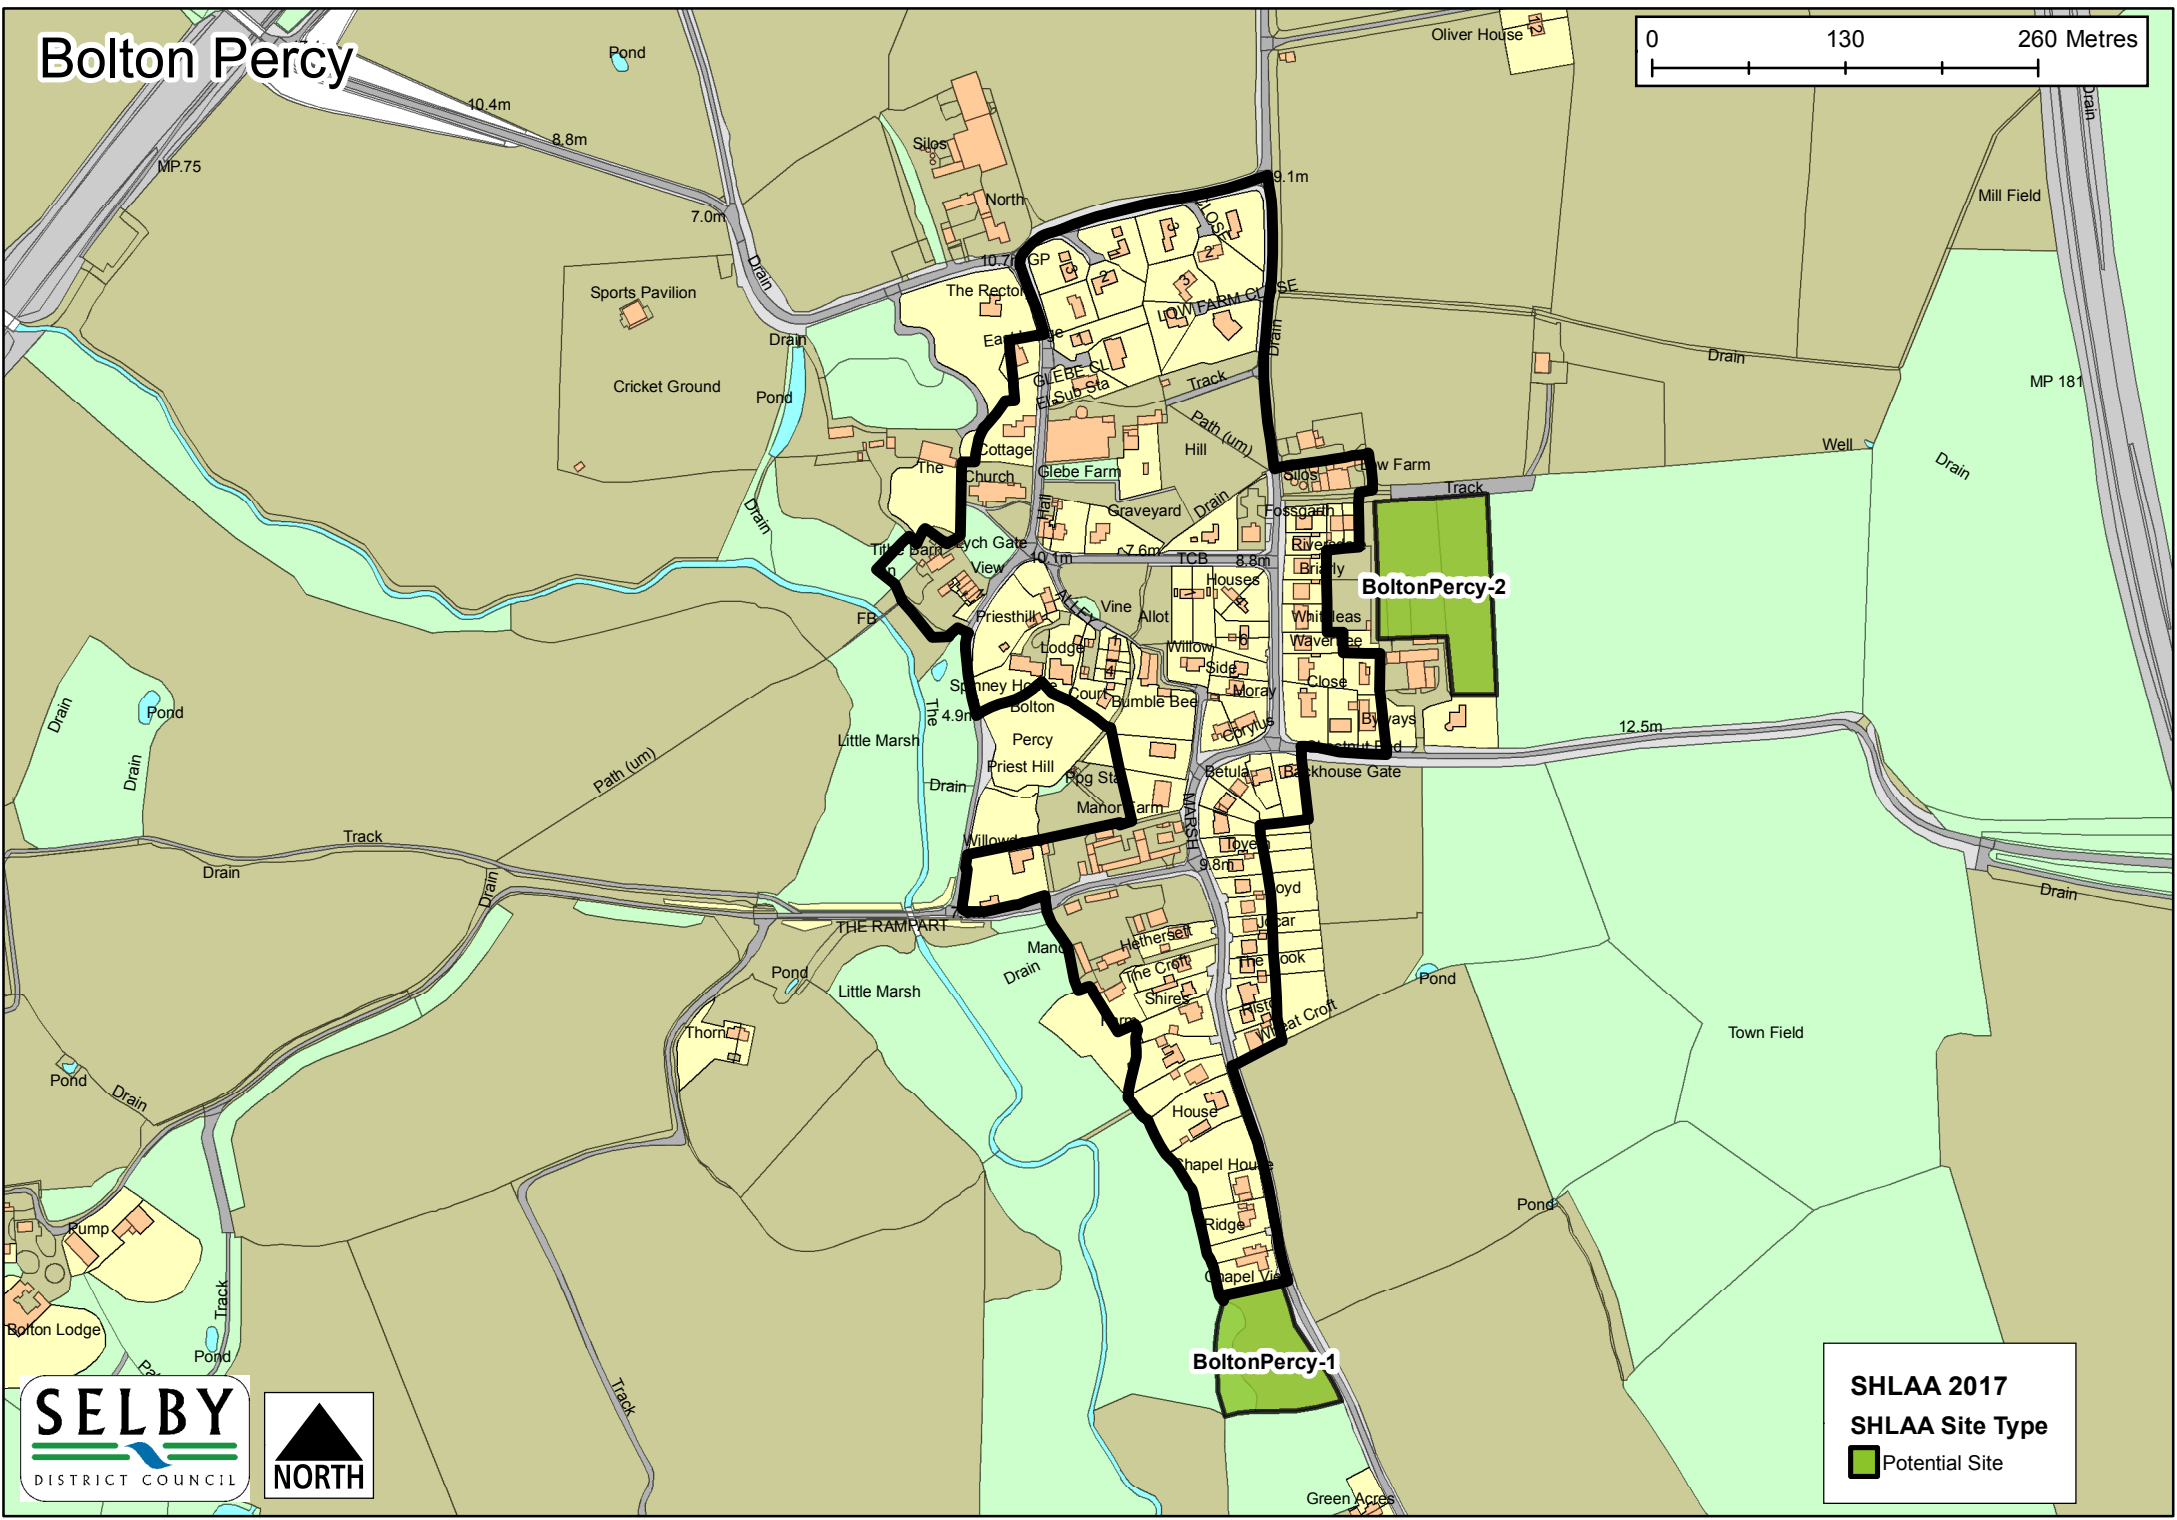

Appleton Roebuck

Barkston

Windmill Hill

Barlby

SHLAA 2017
SHLAA Site Type

-  Large Planning Permission
-  Potential Site
-  SDLP Allocation

Barlow

SHLAA 2017
SHLAA Site Type

- Large Planning Permission
- Potential Site

Beal

SHLAA 2017
SHLAA Site Type

- Large Planning Permission
- Potential Site

Biggin

SHLAA 2017
SHLAA Site Type

- Large Planning Permission
- Potential Site

Bilbrough

SHLAA 2017
SHLAA Site Type
■ Potential Site

Birkin

SHLAA 2017
SHLAA Site Type
■ Potential Site

Bolton Percy

SHLAA 2017
SHLAA Site Type
■ Potential Site

Brayton

SHLAA 2017
SHLAA Site Type

-  Large Planning Permission
-  Potential Site