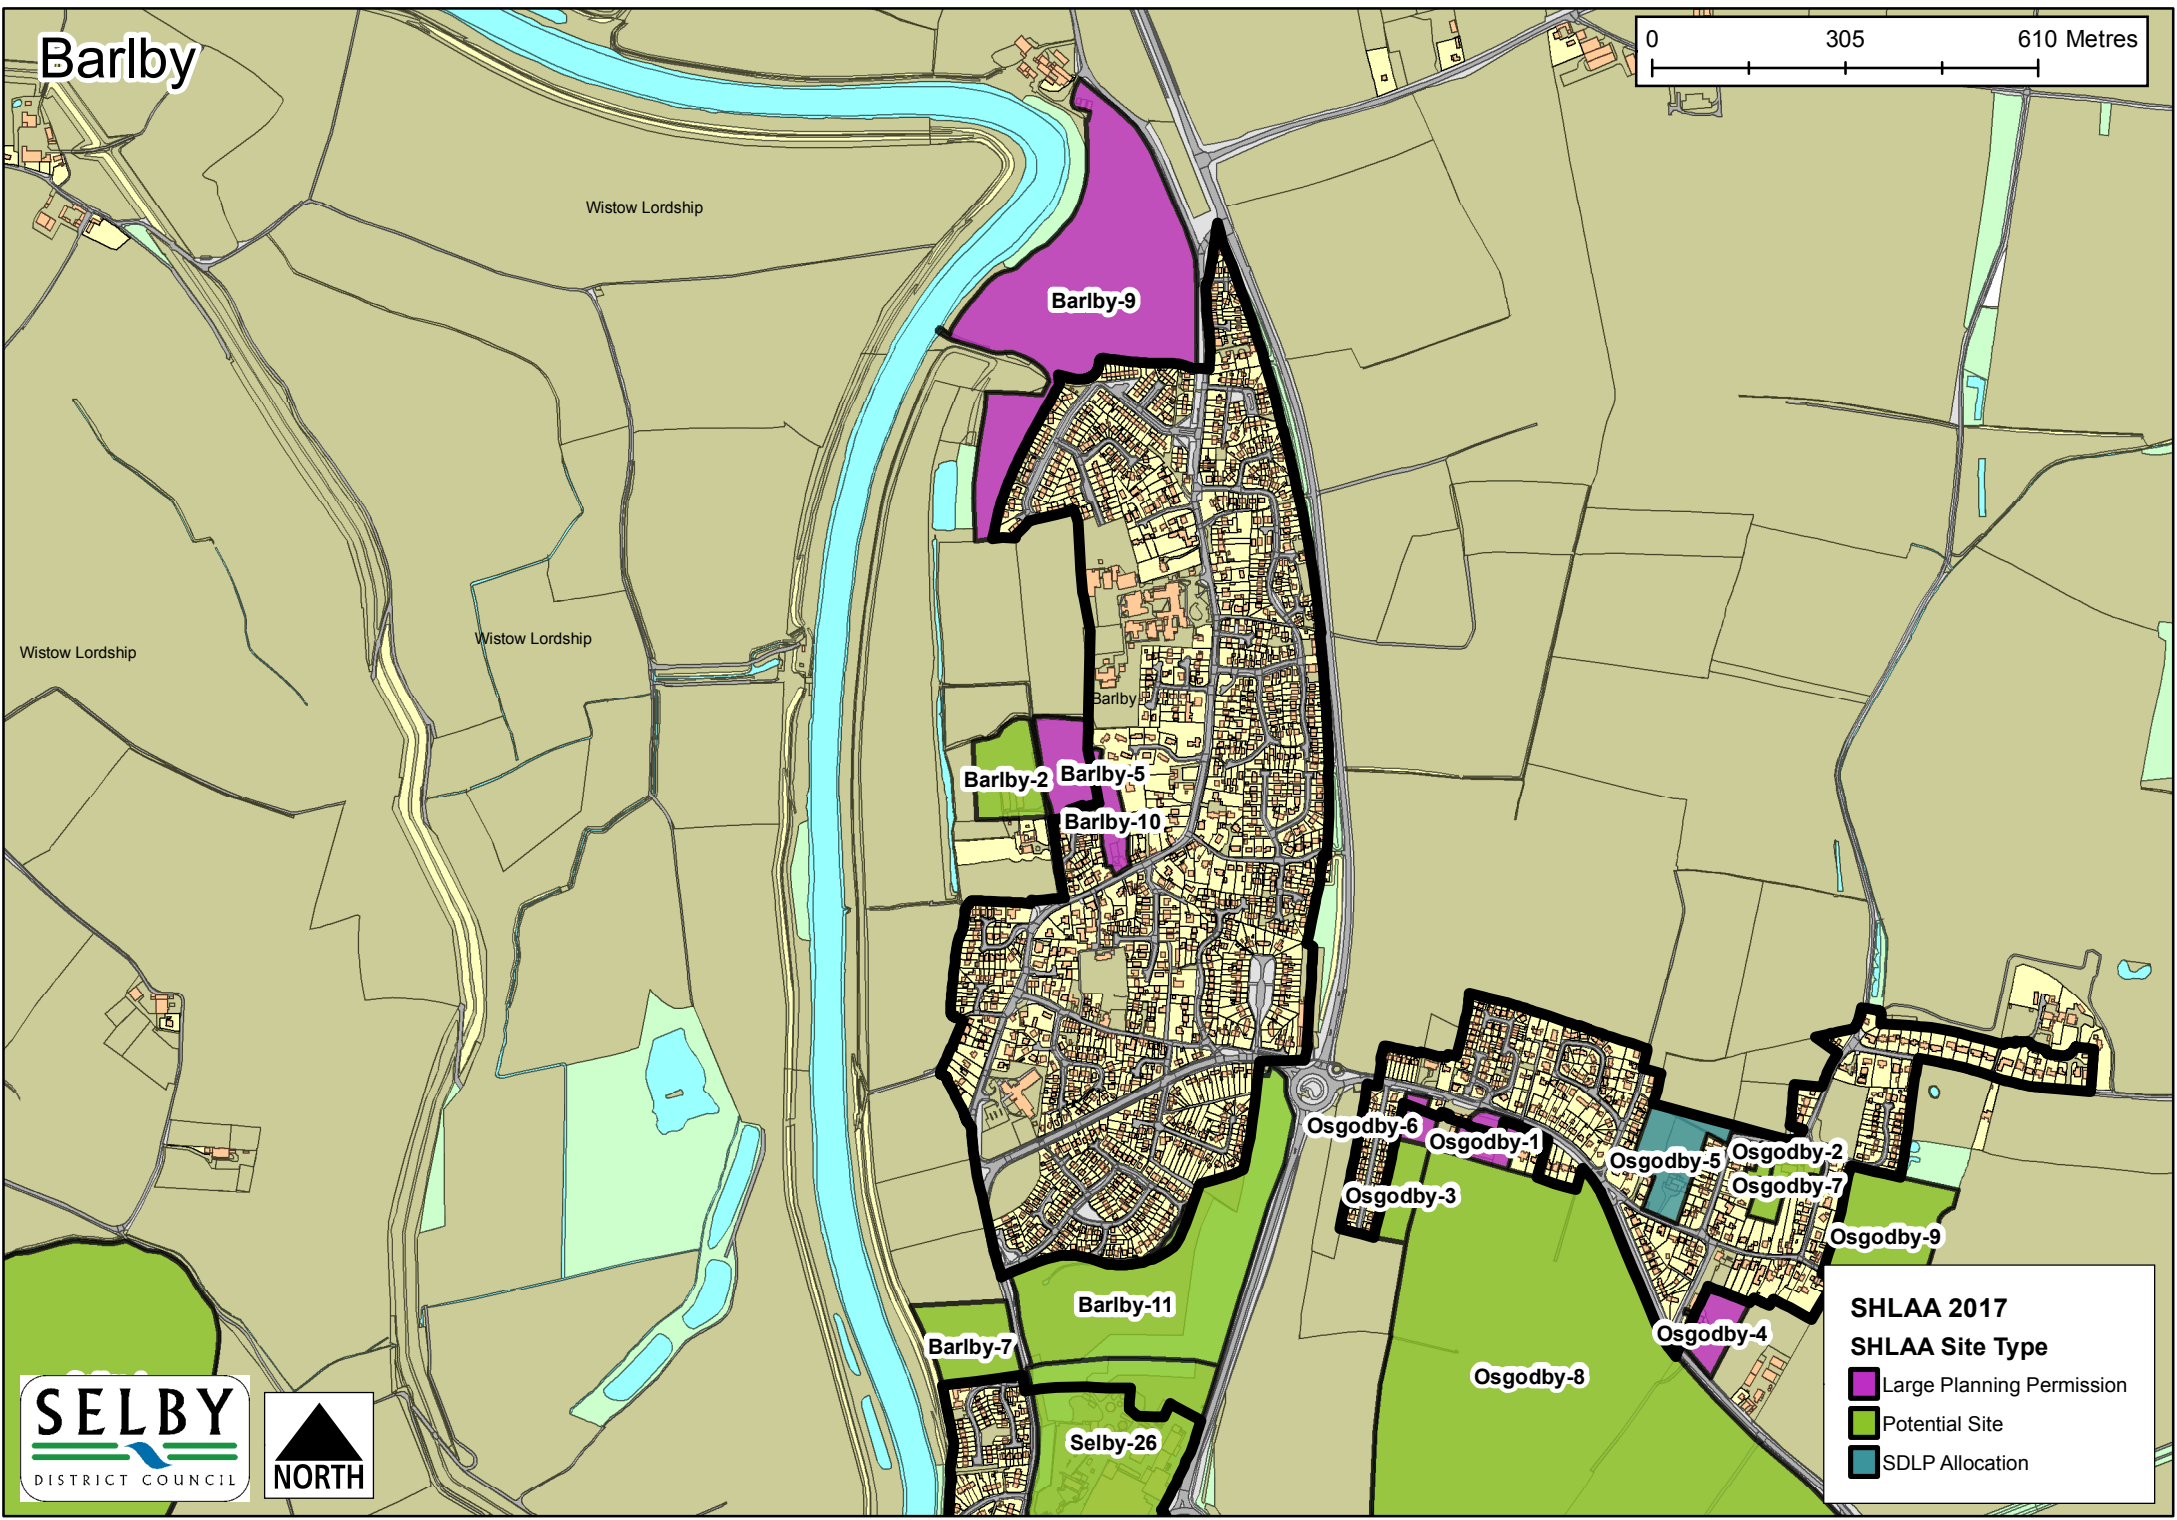

Appleton Roebuck

Barkston

Windmill Hill

Barlby

SHLAA 2017
SHLAA Site Type

-  Large Planning Permission
-  Potential Site
-  SDLP Allocation

Barlow

SHLAA 2017
SHLAA Site Type

- Large Planning Permission
- Potential Site

Beal

SHLAA 2017
SHLAA Site Type

- Large Planning Permission
- Potential Site

Biggin

SHLAA 2017
SHLAA Site Type

- Large Planning Permission
- Potential Site

Bilbrough

SHLAA 2017
SHLAA Site Type
■ Potential Site

Birkin

SHLAA 2017
SHLAA Site Type
■ Potential Site

Bolton Percy

SHLAA 2017
SHLAA Site Type
■ Potential Site

Brayton

SHLAA 2017
SHLAA Site Type

-  Large Planning Permission
-  Potential Site