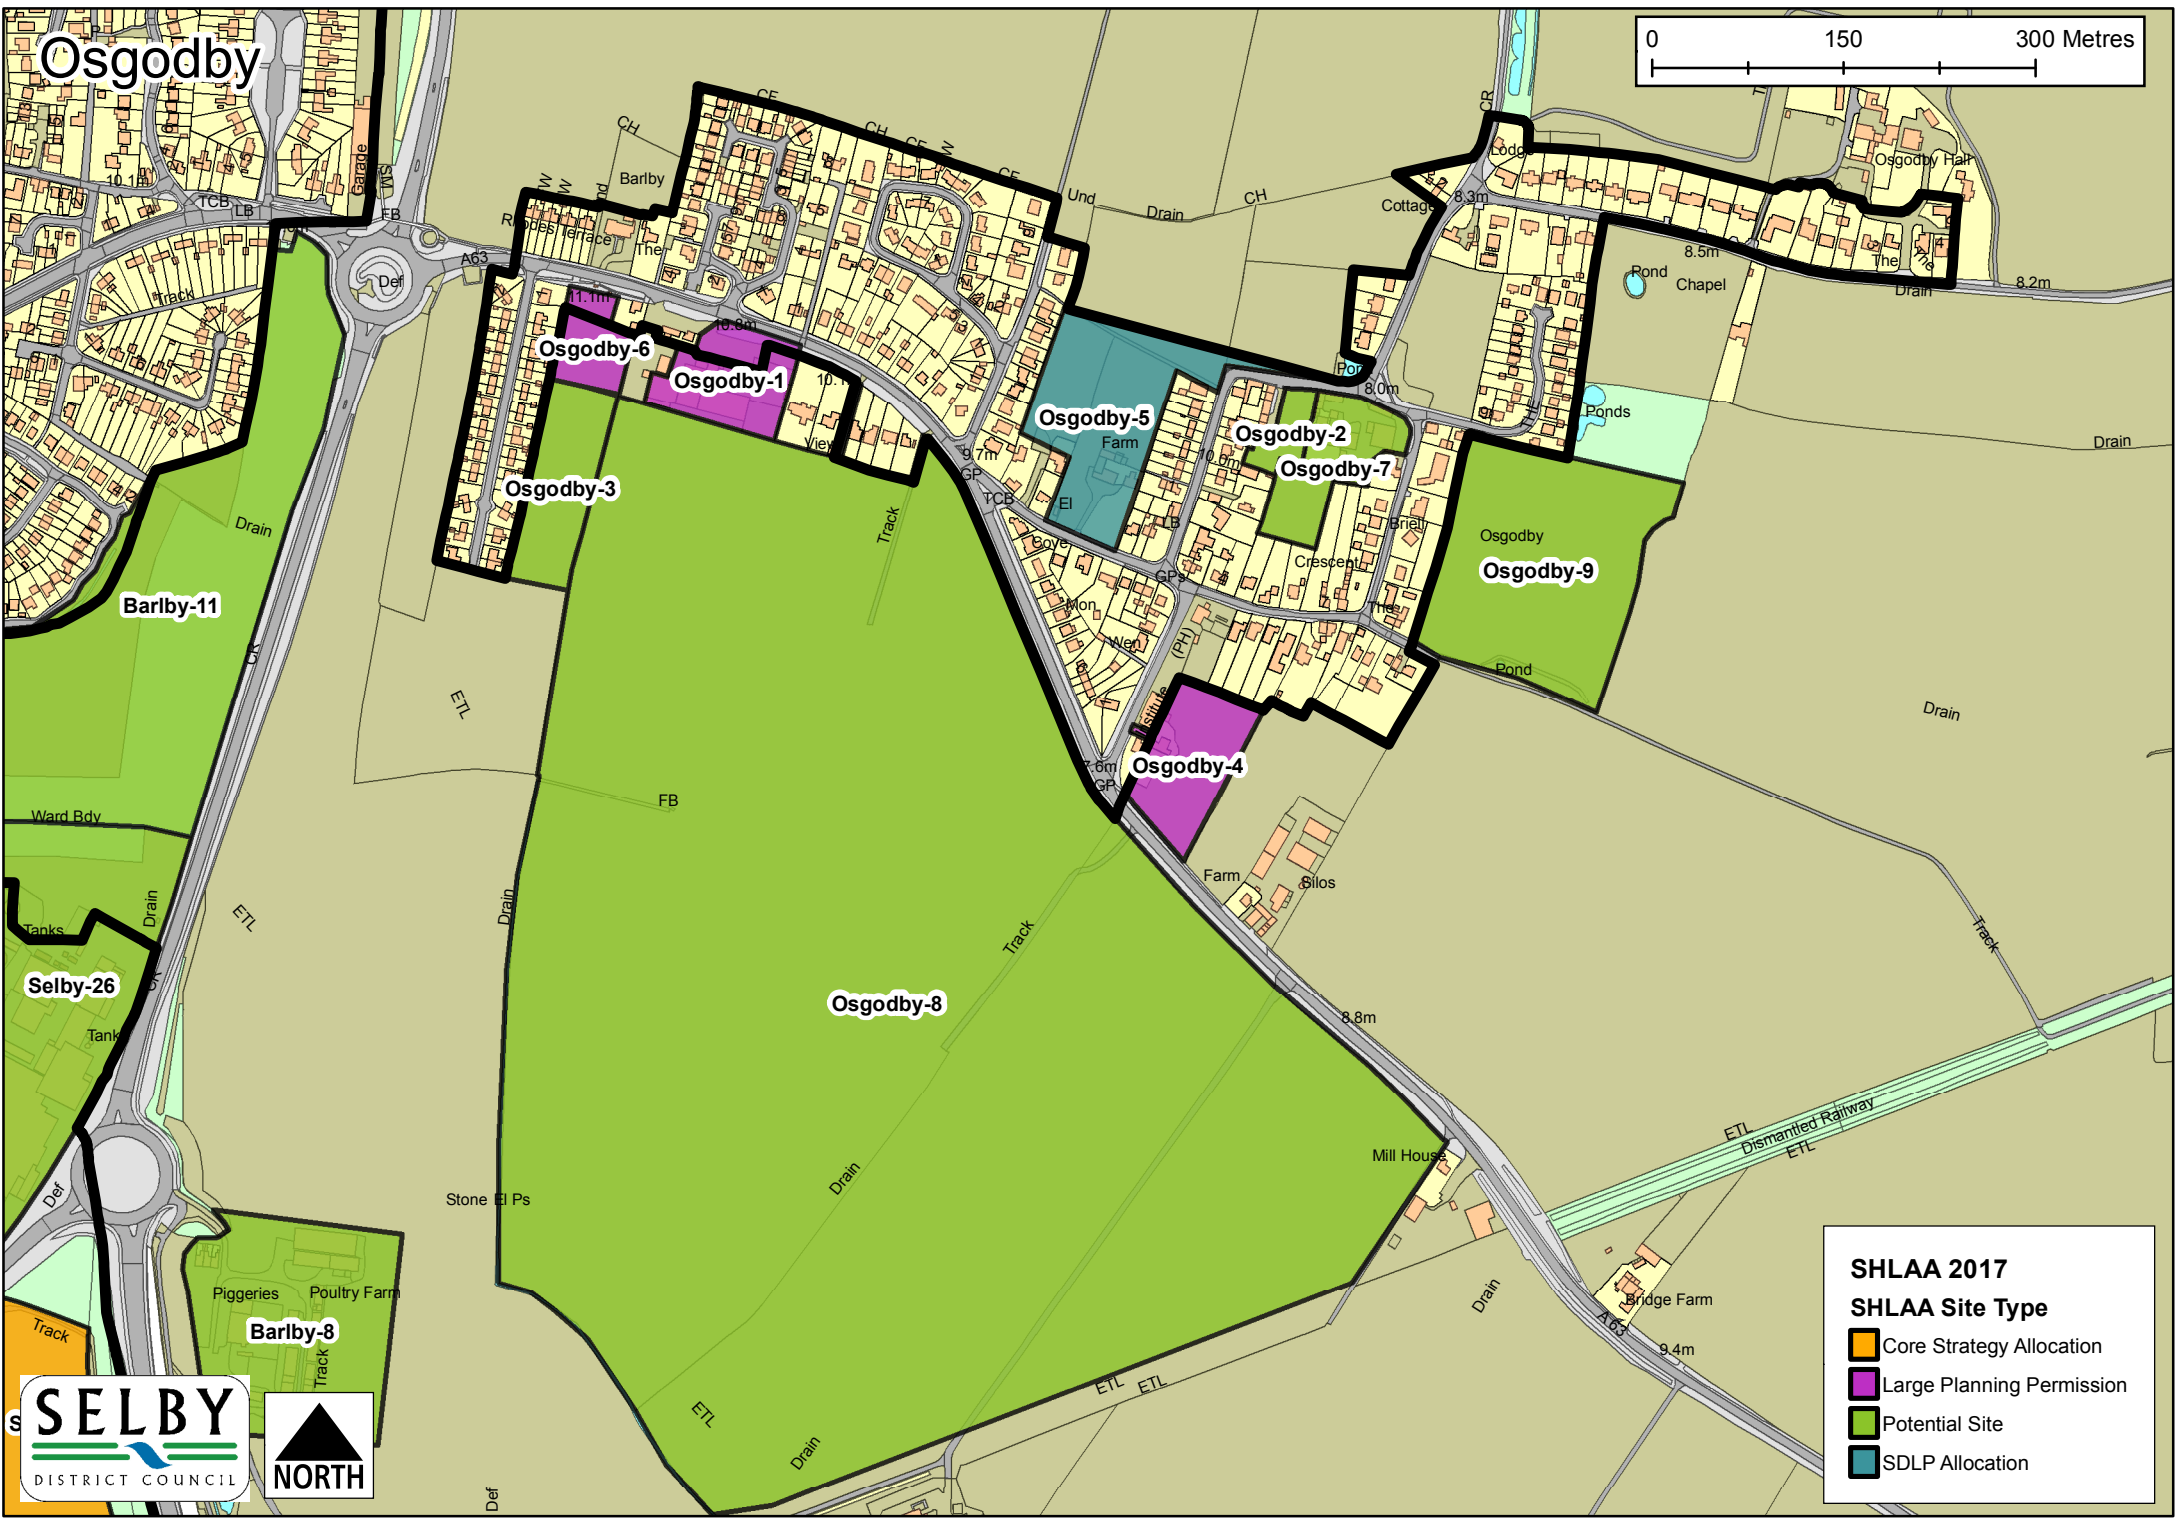

Kelfield

SHLAA 2017
SHLAA Site Type
■ Potential Site

Kellingley

SHLAA 2017
SHLAA Site Type
■ Potential Site

Kellington

SHLAA 2017
SHLAA Site Type

-  Large Planning Permission
-  Potential Site

Eggborough-2 Eggborough-26 Eggborough-1

Kirk Smeaton

SHLAA 2017
SHLAA Site Type
■ Potential Site

Little Smeaton

SHLAA 2017
SHLAA Site Type
■ Potential Site

Lumby

Newton Kyme

SHLAA 2017
SHLAA Site Type

-  Large Planning Permission
-  Potential Site

North Duffield

SHLAA 2017
SHLAA Site Type

- Large Planning Permission
- Potential Site

Osgodby

SHLAA 2017
SHLAA Site Type

- Core Strategy Allocation
- Large Planning Permission
- Potential Site
- SDLP Allocation