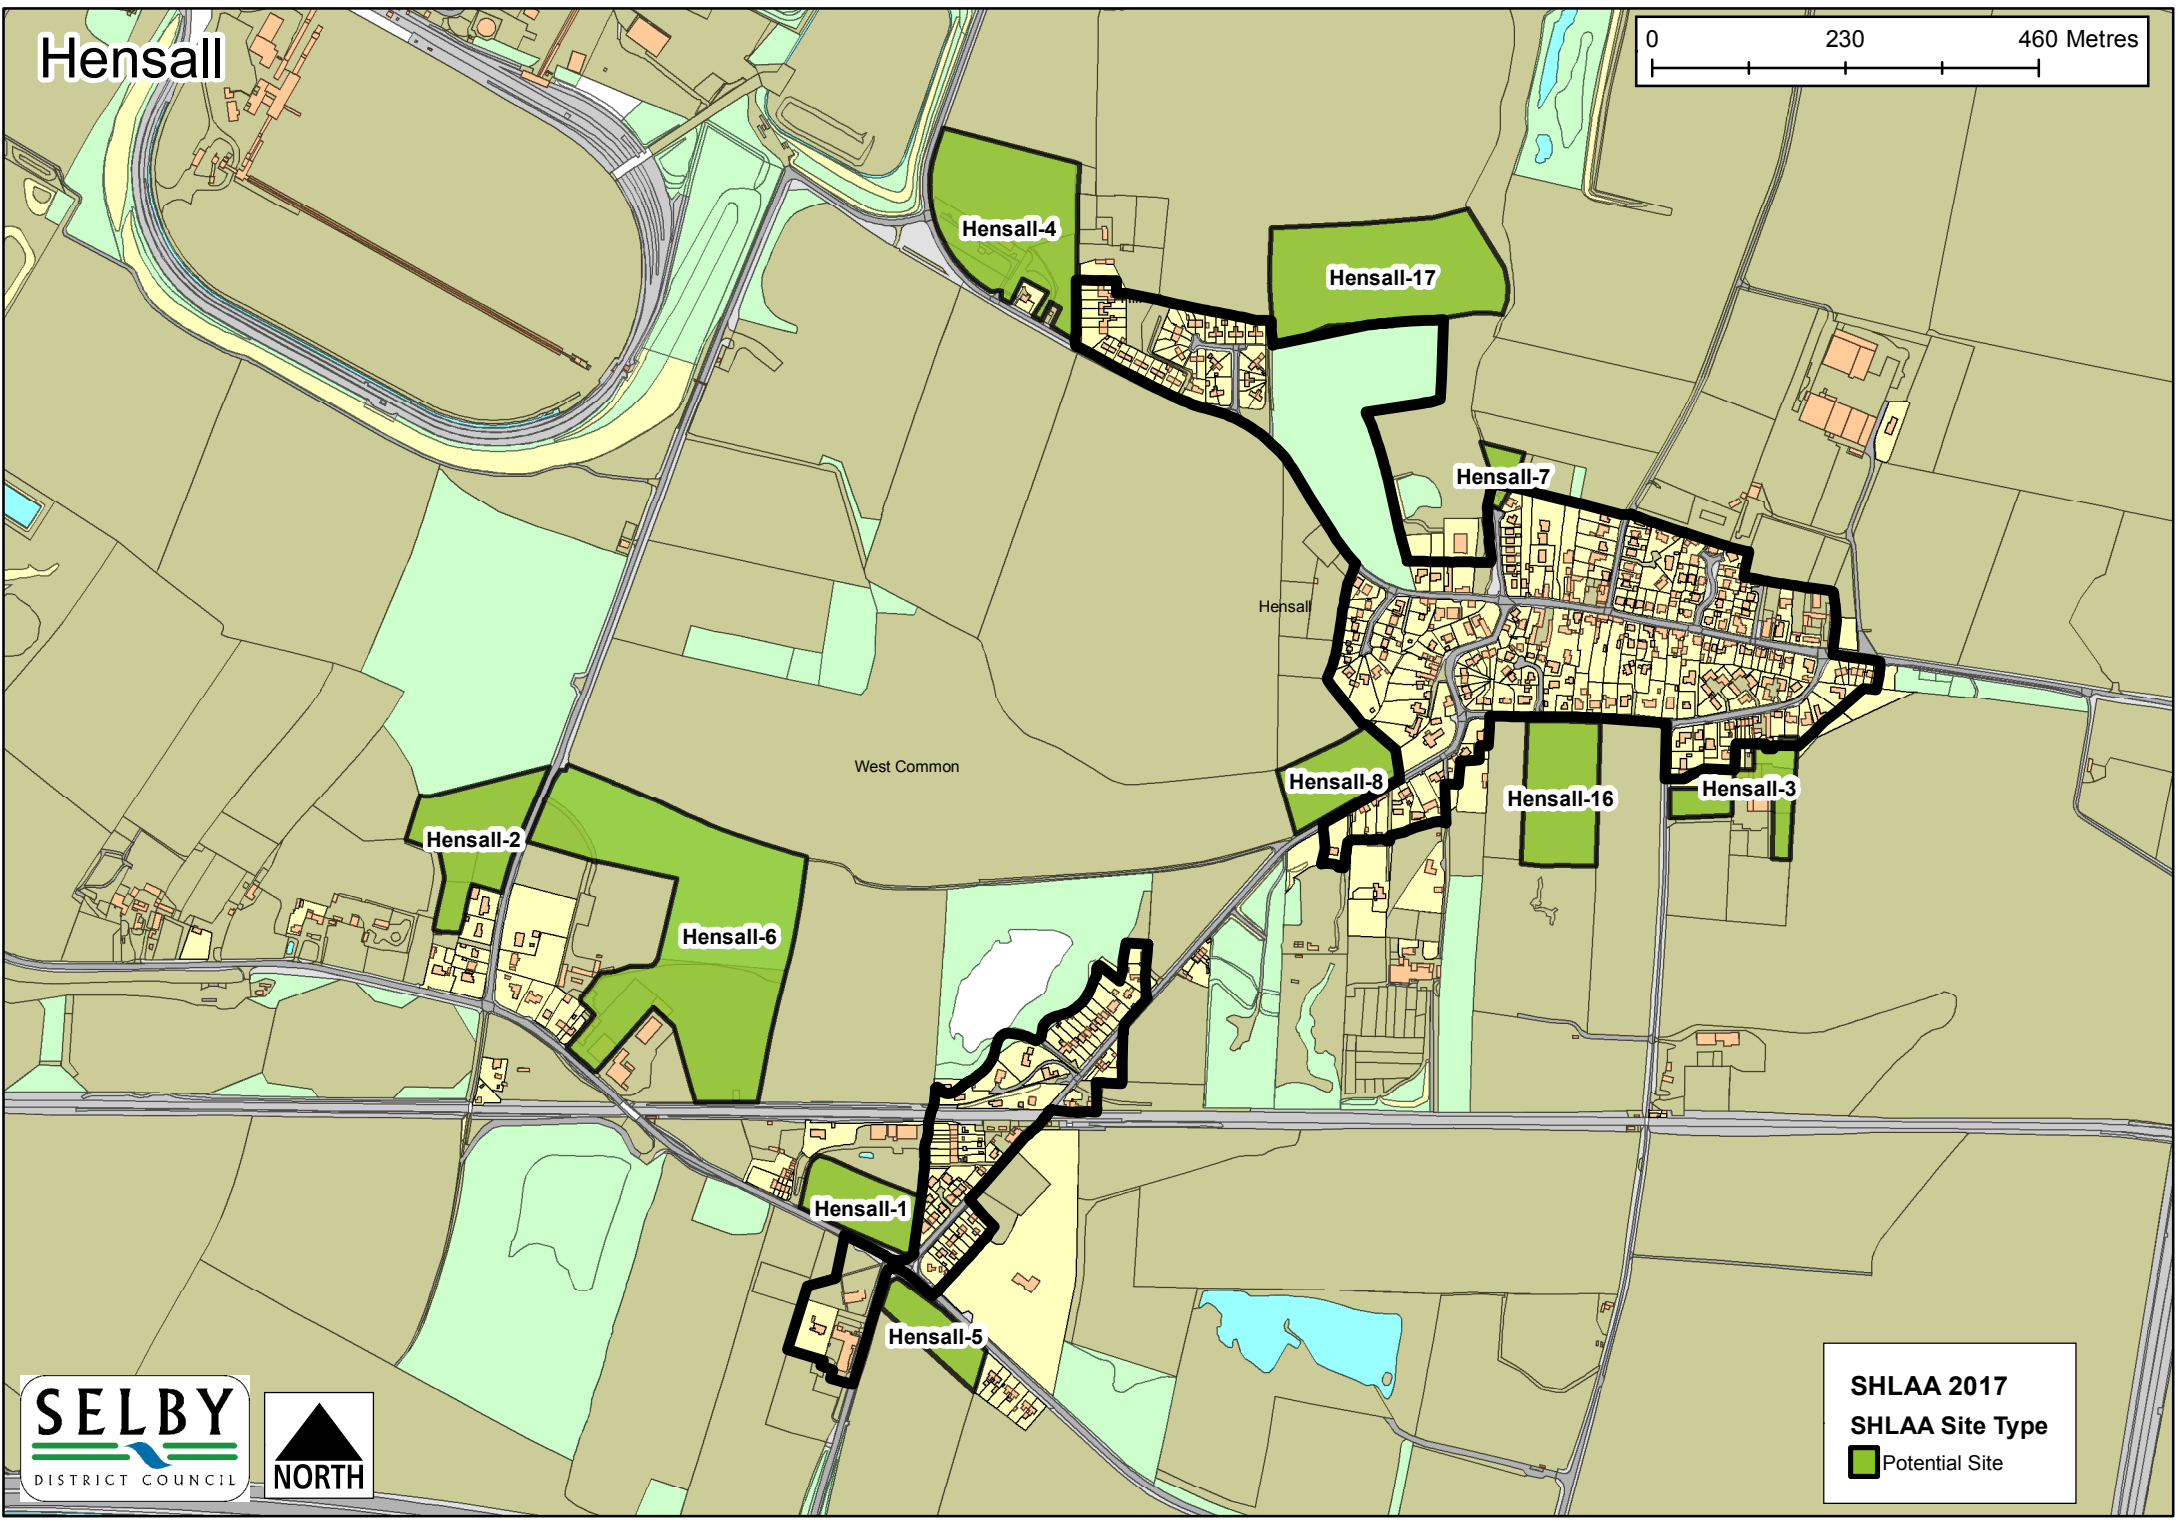

SHLAA 2017
SHLAA Site Type

-  Large Planning Permission
-  Potential Site
-  SDLP Allocation

Escrick

SHLAA 2017
SHLAA Site Type
■ Potential Site

Fairburn

SHLAA 2017
SHLAA Site Type

-  Large Planning Permission
-  Potential Site

Gateforth

SHLAA 2017
SHLAA Site Type

-  Large Planning Permission
-  Potential Site

Great Heck

SHLAA 2017
SHLAA Site Type
■ Potential Site

Hambleton

SHLAA 2017
SHLAA Site Type

-  Large Planning Permission
-  Potential Site

Hemingbrough

SHLAA 2017
SHLAA Site Type

-  Large Planning Permission
-  Potential Site

Hensall

Hillam

MFryston-1

MFryston-14

MFryston-9

Kelfield

SHLAA 2017
SHLAA Site Type
■ Potential Site

Kellingley

SHLAA 2017
SHLAA Site Type
■ Potential Site

Kellington

SHLAA 2017
SHLAA Site Type

-  Large Planning Permission
-  Potential Site

Eggborough-2 Eggborough-26 Eggborough-1