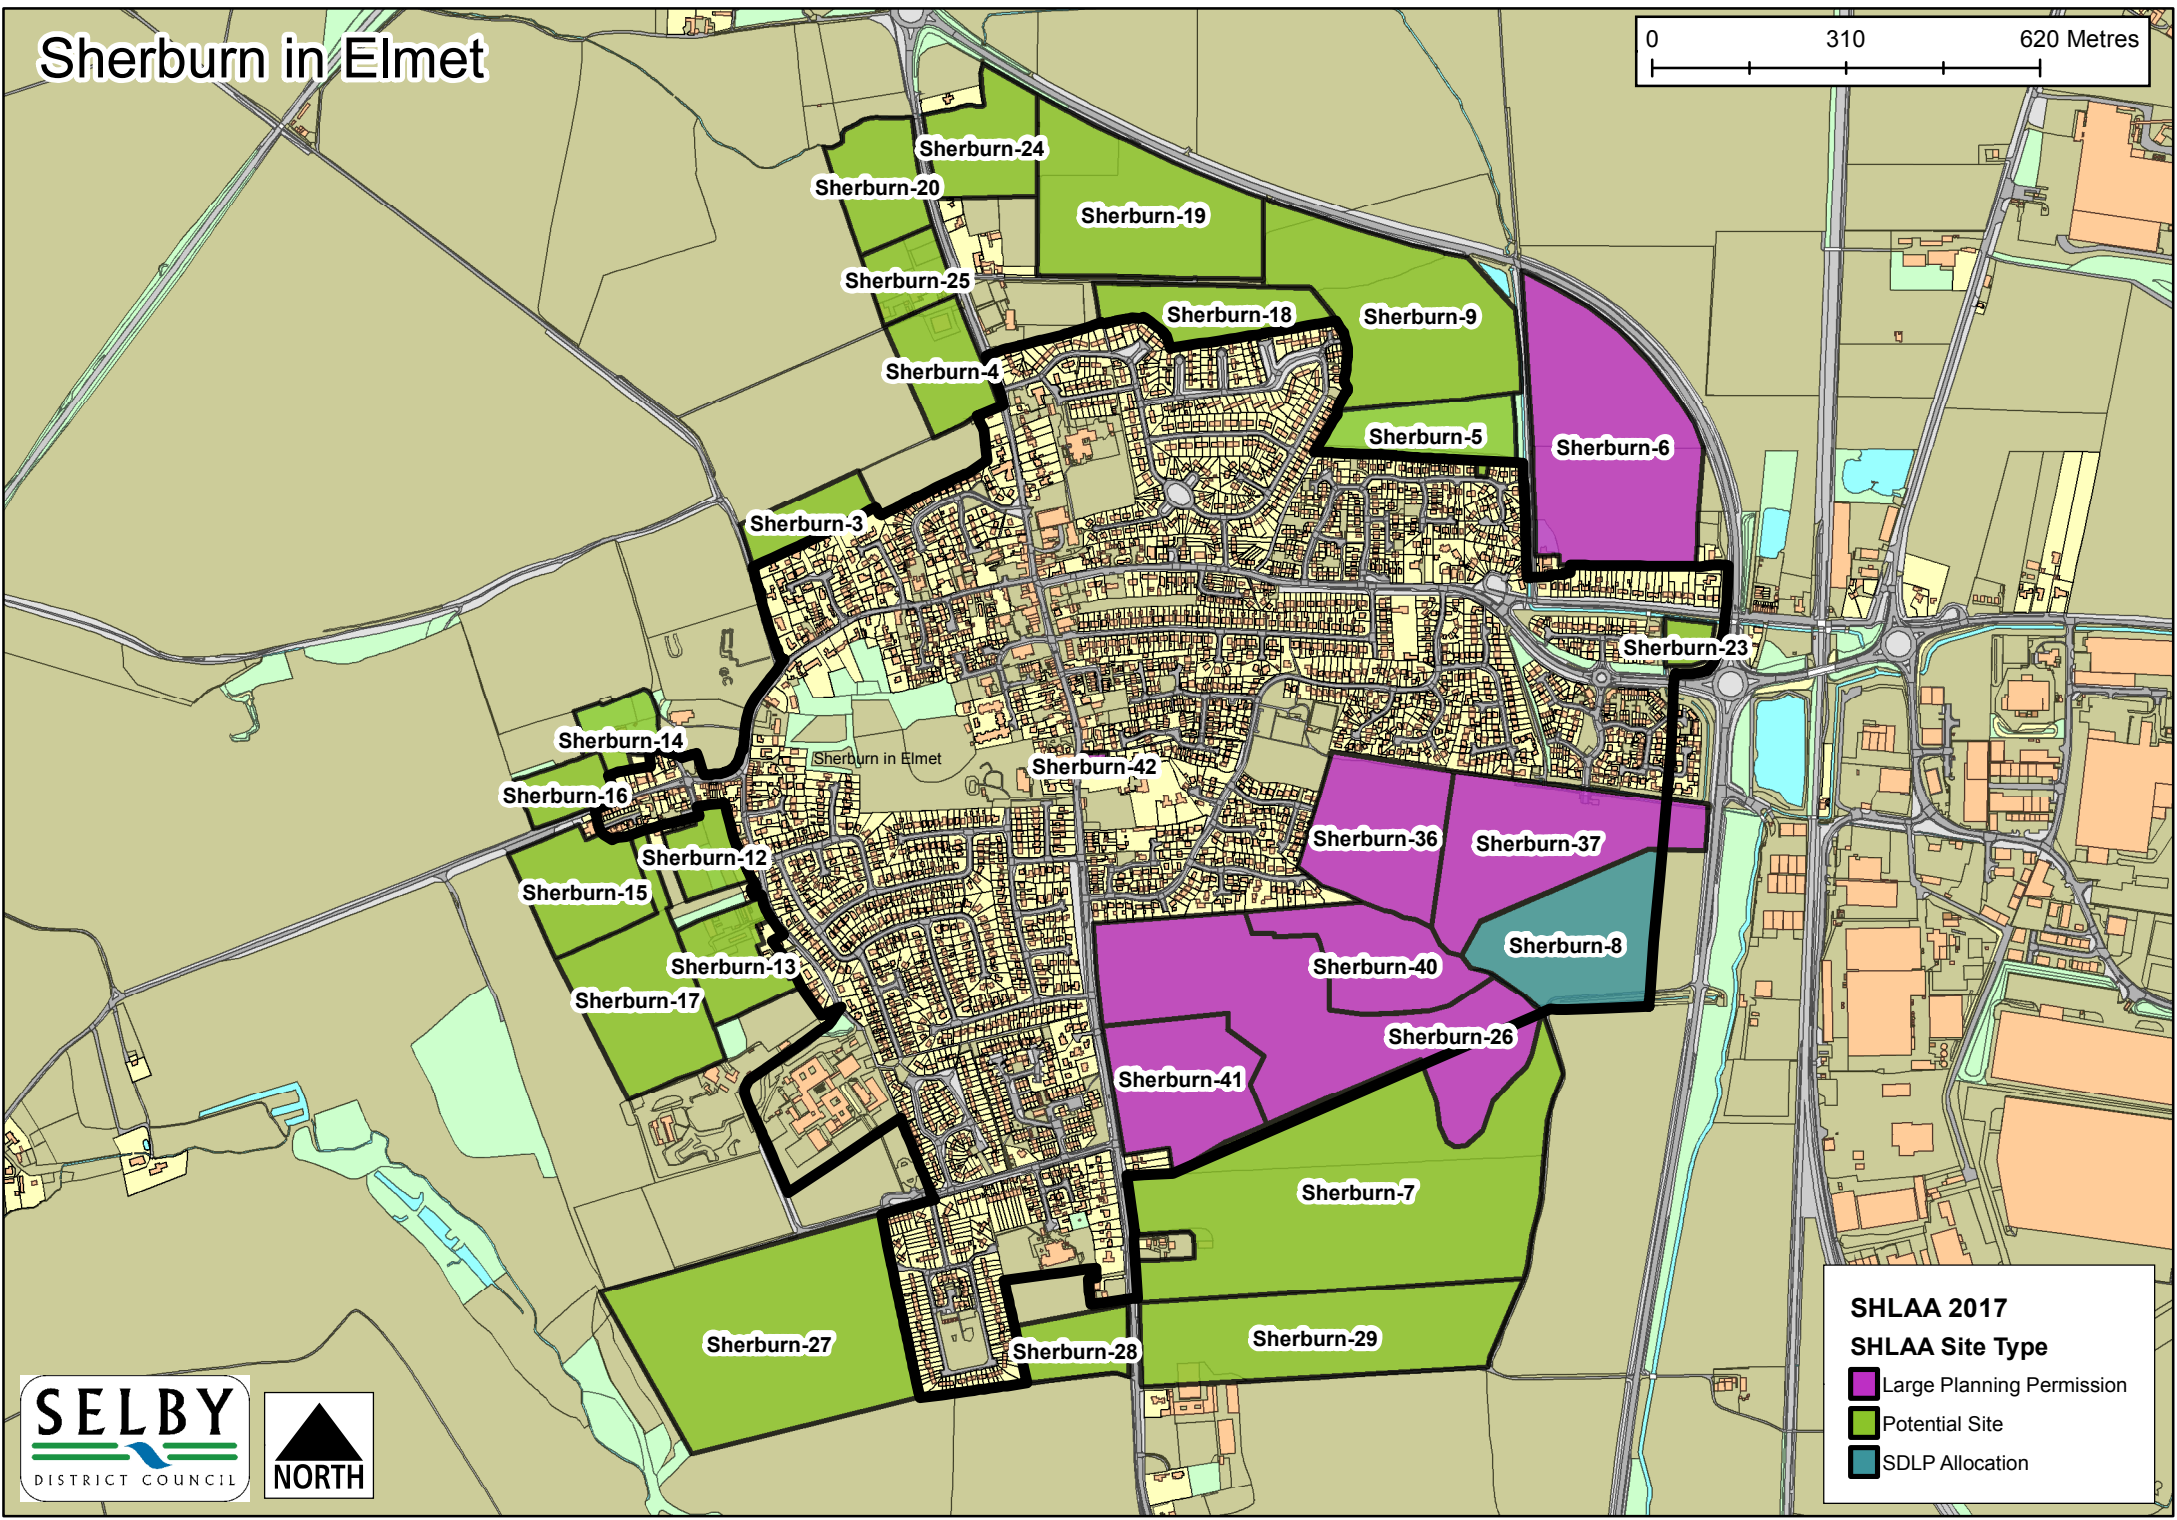

North Duffield

SHLAA 2017
SHLAA Site Type

- Large Planning Permission
- Potential Site

Osgodby

SHLAA 2017
SHLAA Site Type

- Core Strategy Allocation
- Large Planning Permission
- Potential Site
- SDLP Allocation

Selby Town Centre

SHLAA 2017
SHLAA Site Type

- Large Planning Permission
- Potential Site
- SDLP Allocation

Sherburn in Elmet

SHLAA 2017
SHLAA Site Type

- Large Planning Permission
- Potential Site
- SDLP Allocation

Skipwith

SHLAA 2017
SHLAA Site Type

- Large Planning Permission
- Potential Site

South Duffield

SHLAA 2017
SHLAA Site Type

- Large Planning Permission
- Potential Site

Stillingfleet

Tadcaster