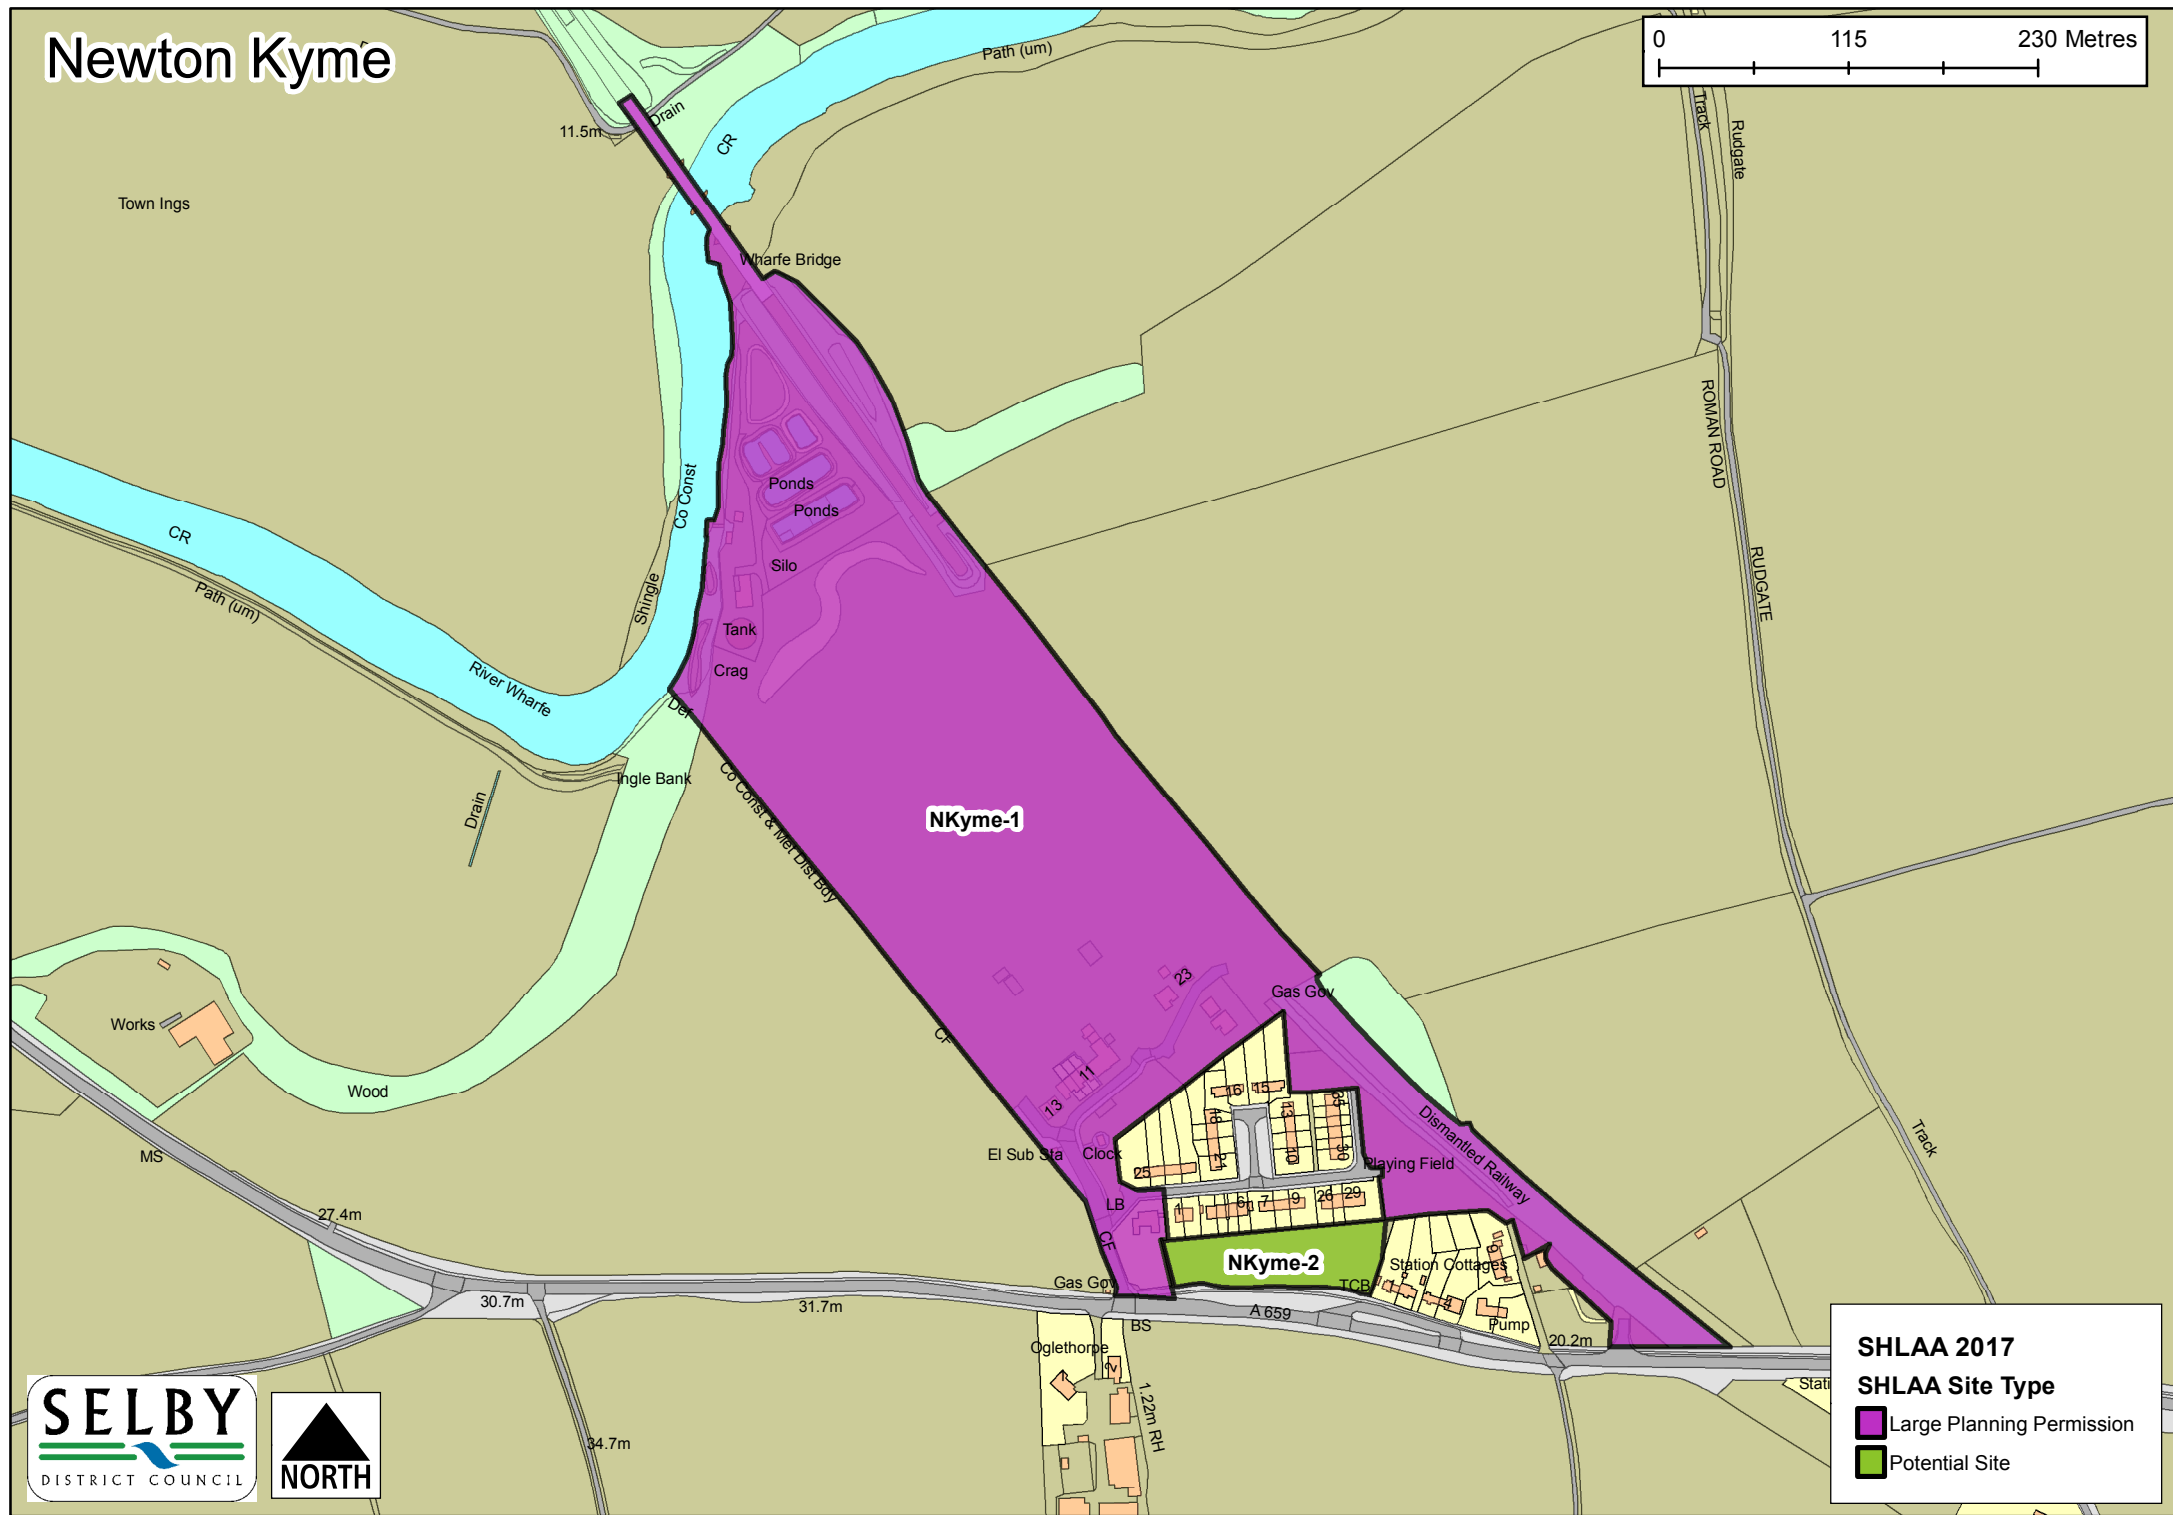

Kelfield

SHLAA 2017
SHLAA Site Type
■ Potential Site

Kellingley

SHLAA 2017
SHLAA Site Type
■ Potential Site

Kellington

SHLAA 2017
SHLAA Site Type

-  Large Planning Permission
-  Potential Site

Eggborough-2 Eggborough-26 Eggborough-1

Kirk Smeaton

SHLAA 2017
SHLAA Site Type
■ Potential Site

Little Smeaton

SHLAA 2017
SHLAA Site Type
■ Potential Site

Lumby

Newton Kyme

SHLAA 2017
SHLAA Site Type

-  Large Planning Permission
-  Potential Site

North Duffield

SHLAA 2017
SHLAA Site Type

- Large Planning Permission
- Potential Site

Osgodby

SHLAA 2017
SHLAA Site Type

- Core Strategy Allocation
- Large Planning Permission
- Potential Site
- SDLP Allocation