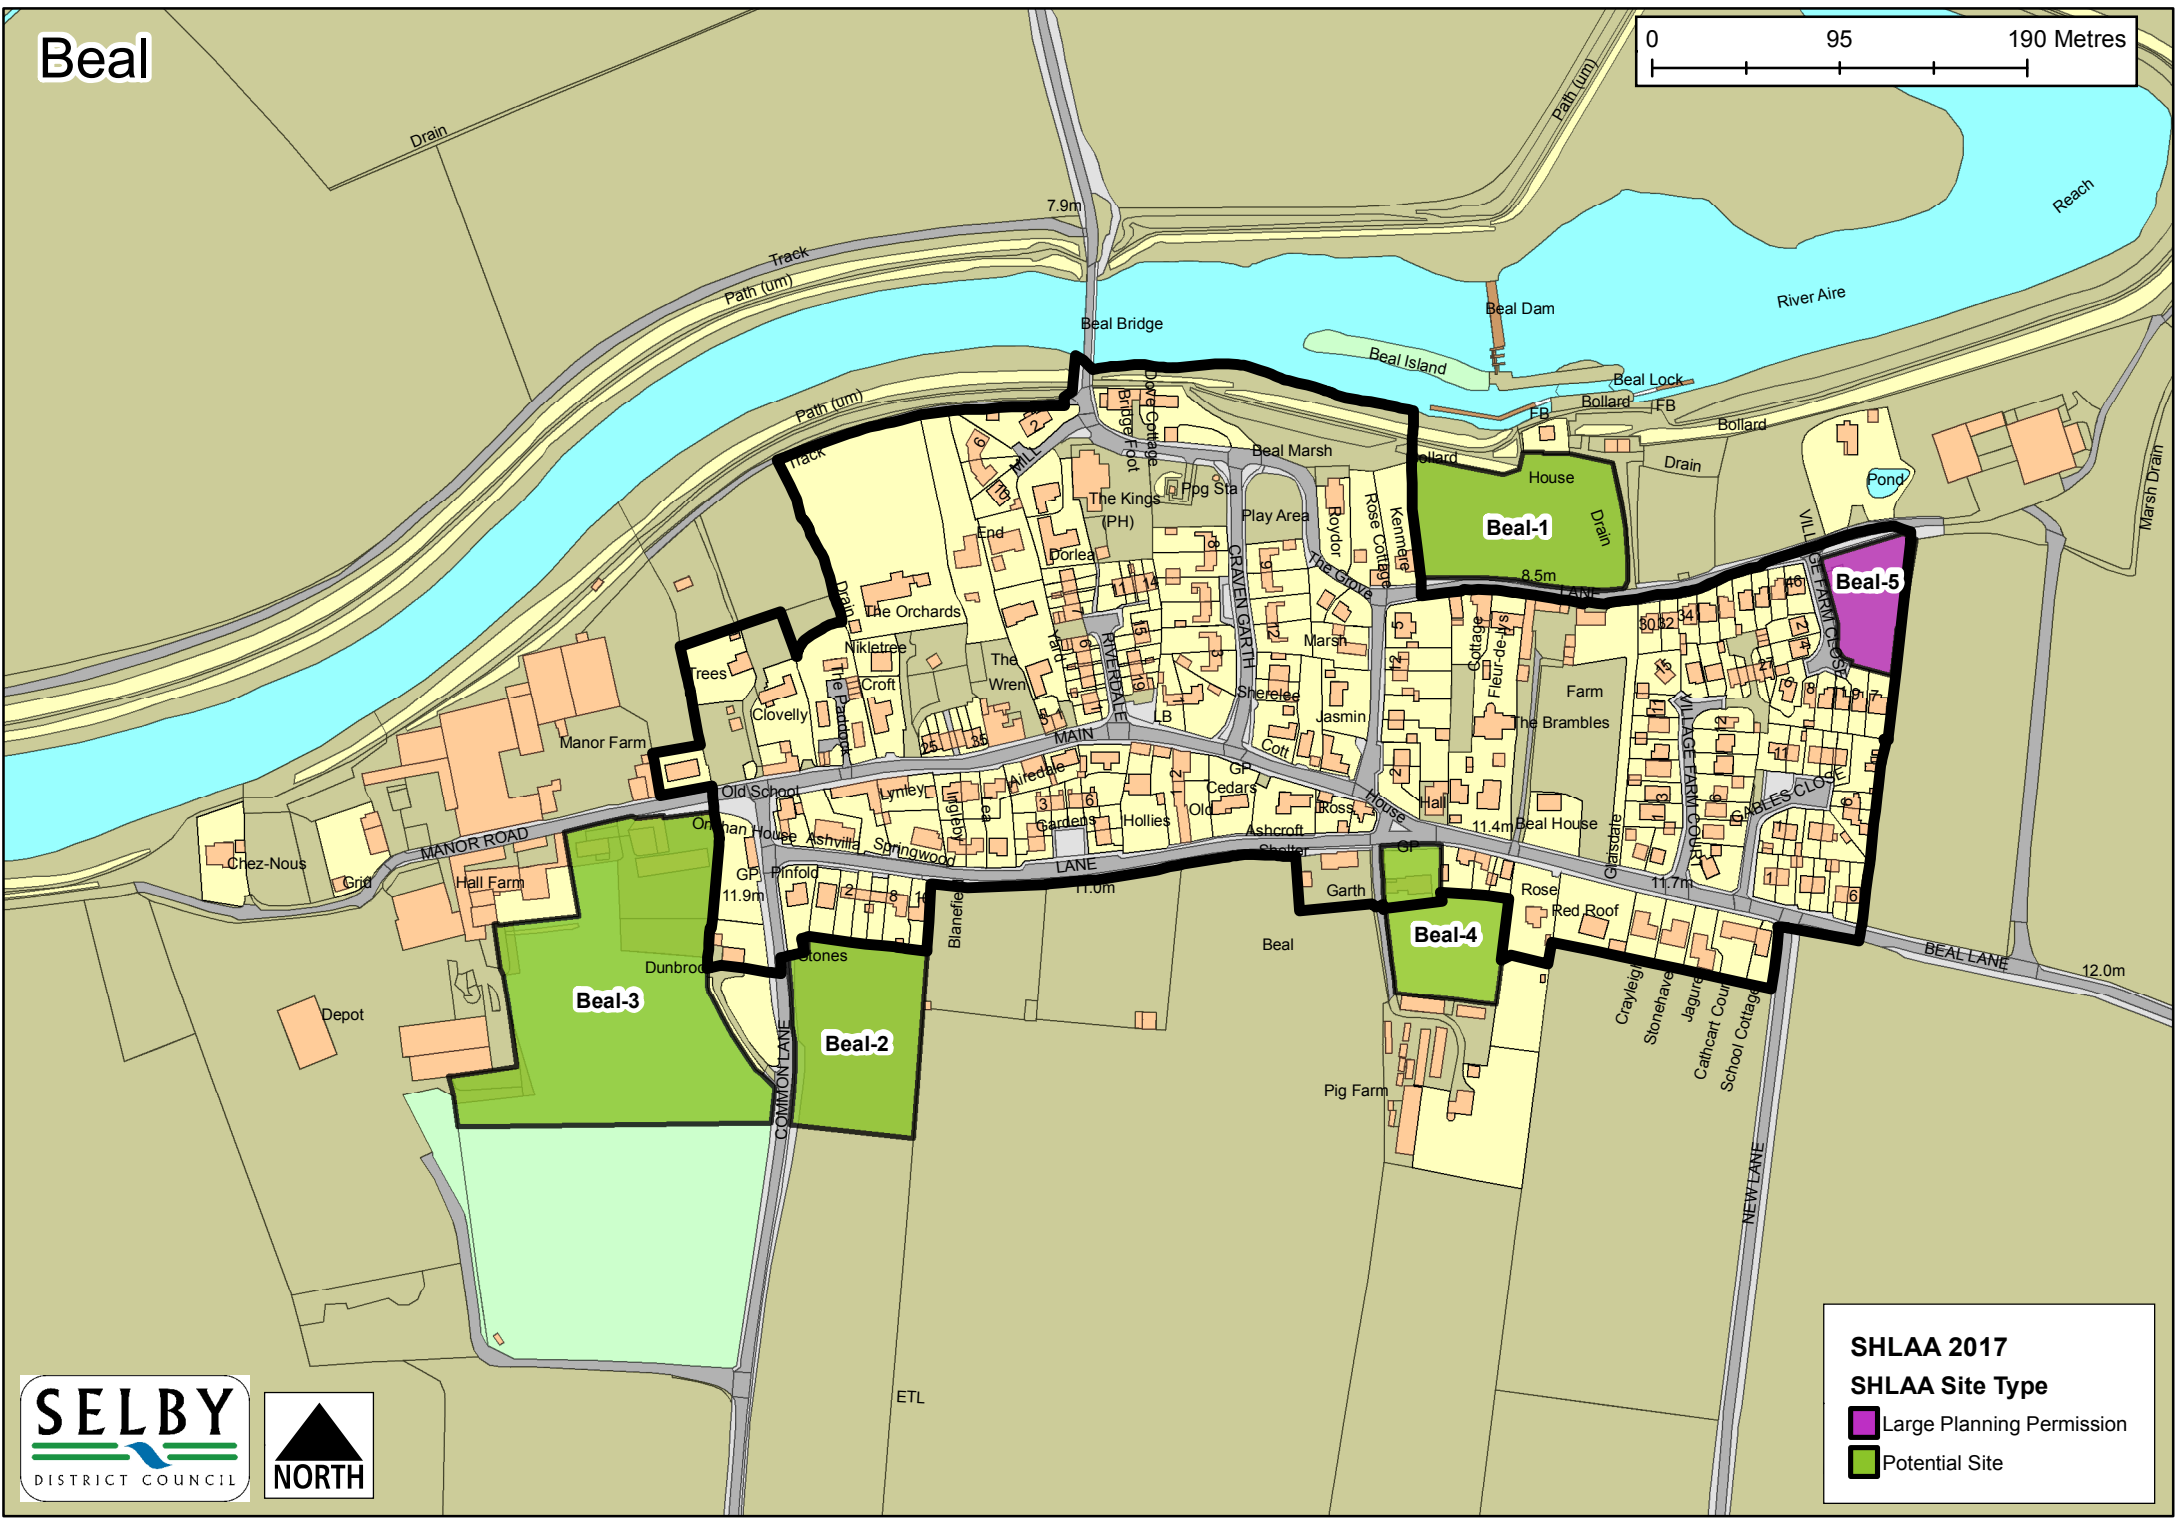

Appleton Roebuck

Barkston

Windmill Hill

Barlby

SHLAA 2017
SHLAA Site Type

-  Large Planning Permission
-  Potential Site
-  SDLP Allocation

Barlow

SHLAA 2017
SHLAA Site Type

- Large Planning Permission
- Potential Site

Beal

SHLAA 2017
SHLAA Site Type

- Large Planning Permission
- Potential Site

Biggin

SHLAA 2017
SHLAA Site Type

- Large Planning Permission
- Potential Site

Bilbrough

SHLAA 2017
SHLAA Site Type
■ Potential Site

Birkin

SHLAA 2017
SHLAA Site Type
■ Potential Site

Bolton Percy

SHLAA 2017
SHLAA Site Type
■ Potential Site

Brayton

SHLAA 2017
SHLAA Site Type

-  Large Planning Permission
-  Potential Site