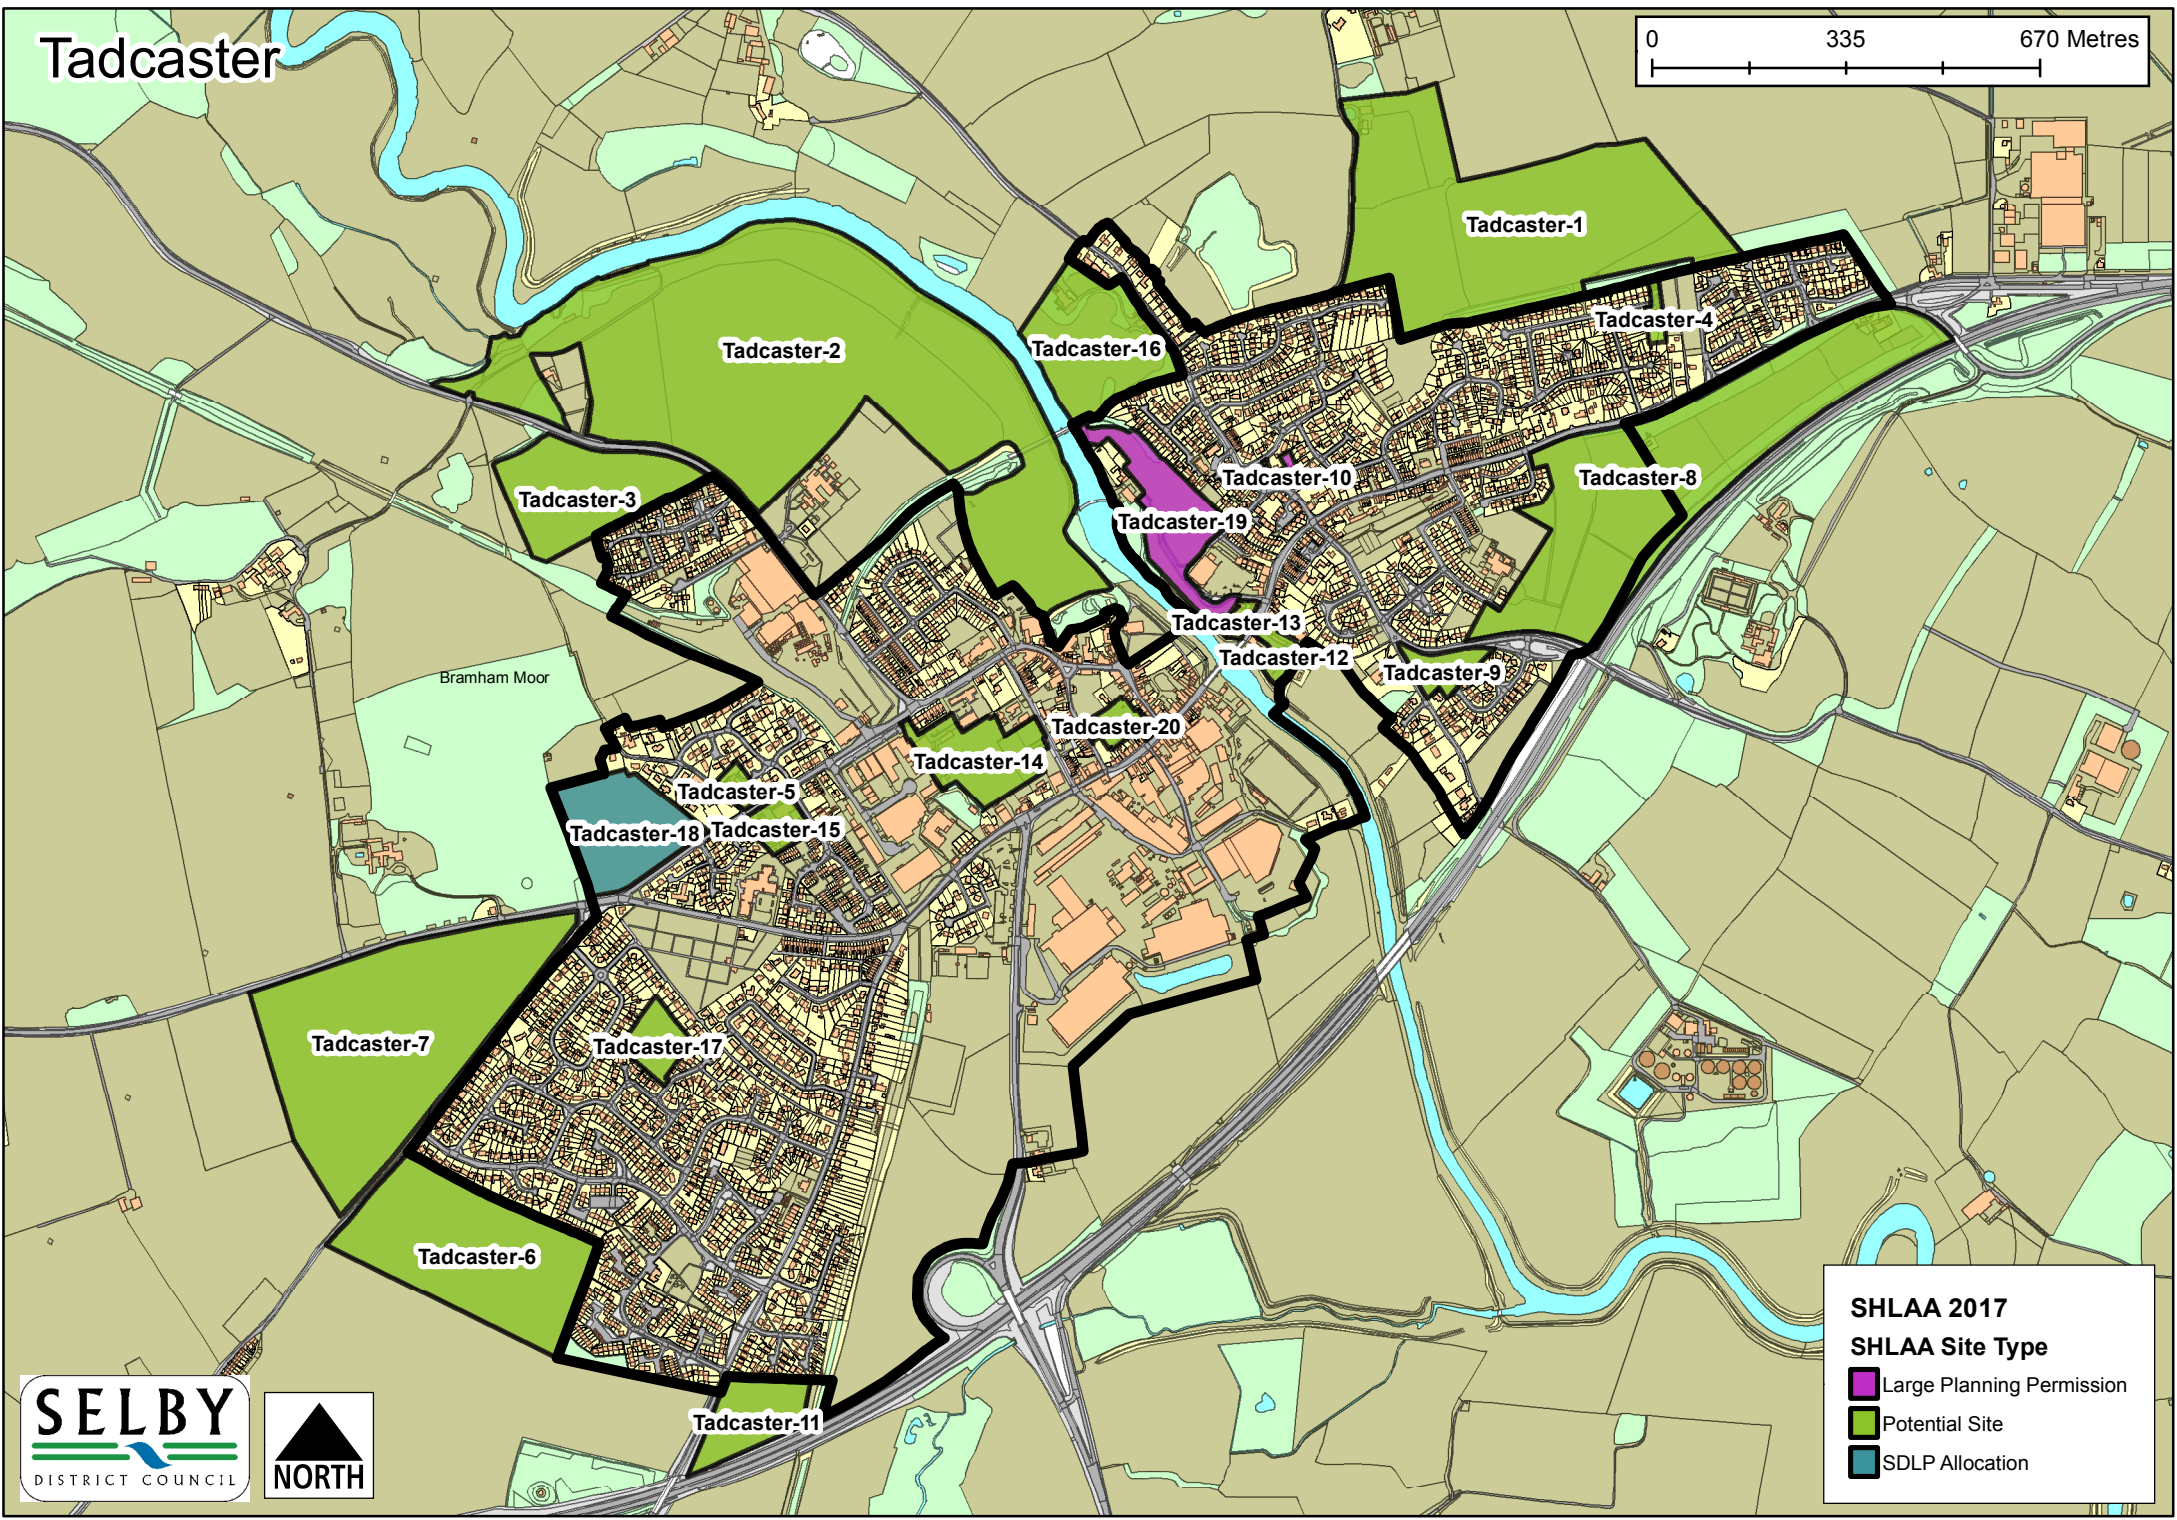

Selby Town Centre

SHLAA 2017
SHLAA Site Type

- Large Planning Permission
- Potential Site
- SDLP Allocation

Sherburn in Elmet

SHLAA 2017
SHLAA Site Type

- Large Planning Permission
- Potential Site
- SDLP Allocation

Skipwith

SHLAA 2017
SHLAA Site Type

- Large Planning Permission
- Potential Site

South Duffield

SHLAA 2017
SHLAA Site Type

- Large Planning Permission
- Potential Site

Stillingfleet

Tadcaster

SHLAA 2017
SHLAA Site Type

- Large Planning Permission
- Potential Site
- SDLP Allocation

Thorpe Willoughby

SHLAA 2017
SHLAA Site Type

- Large Planning Permission
- Potential Site

Towton

Ulleskelf

SHLAA 2017
SHLAA Site Type