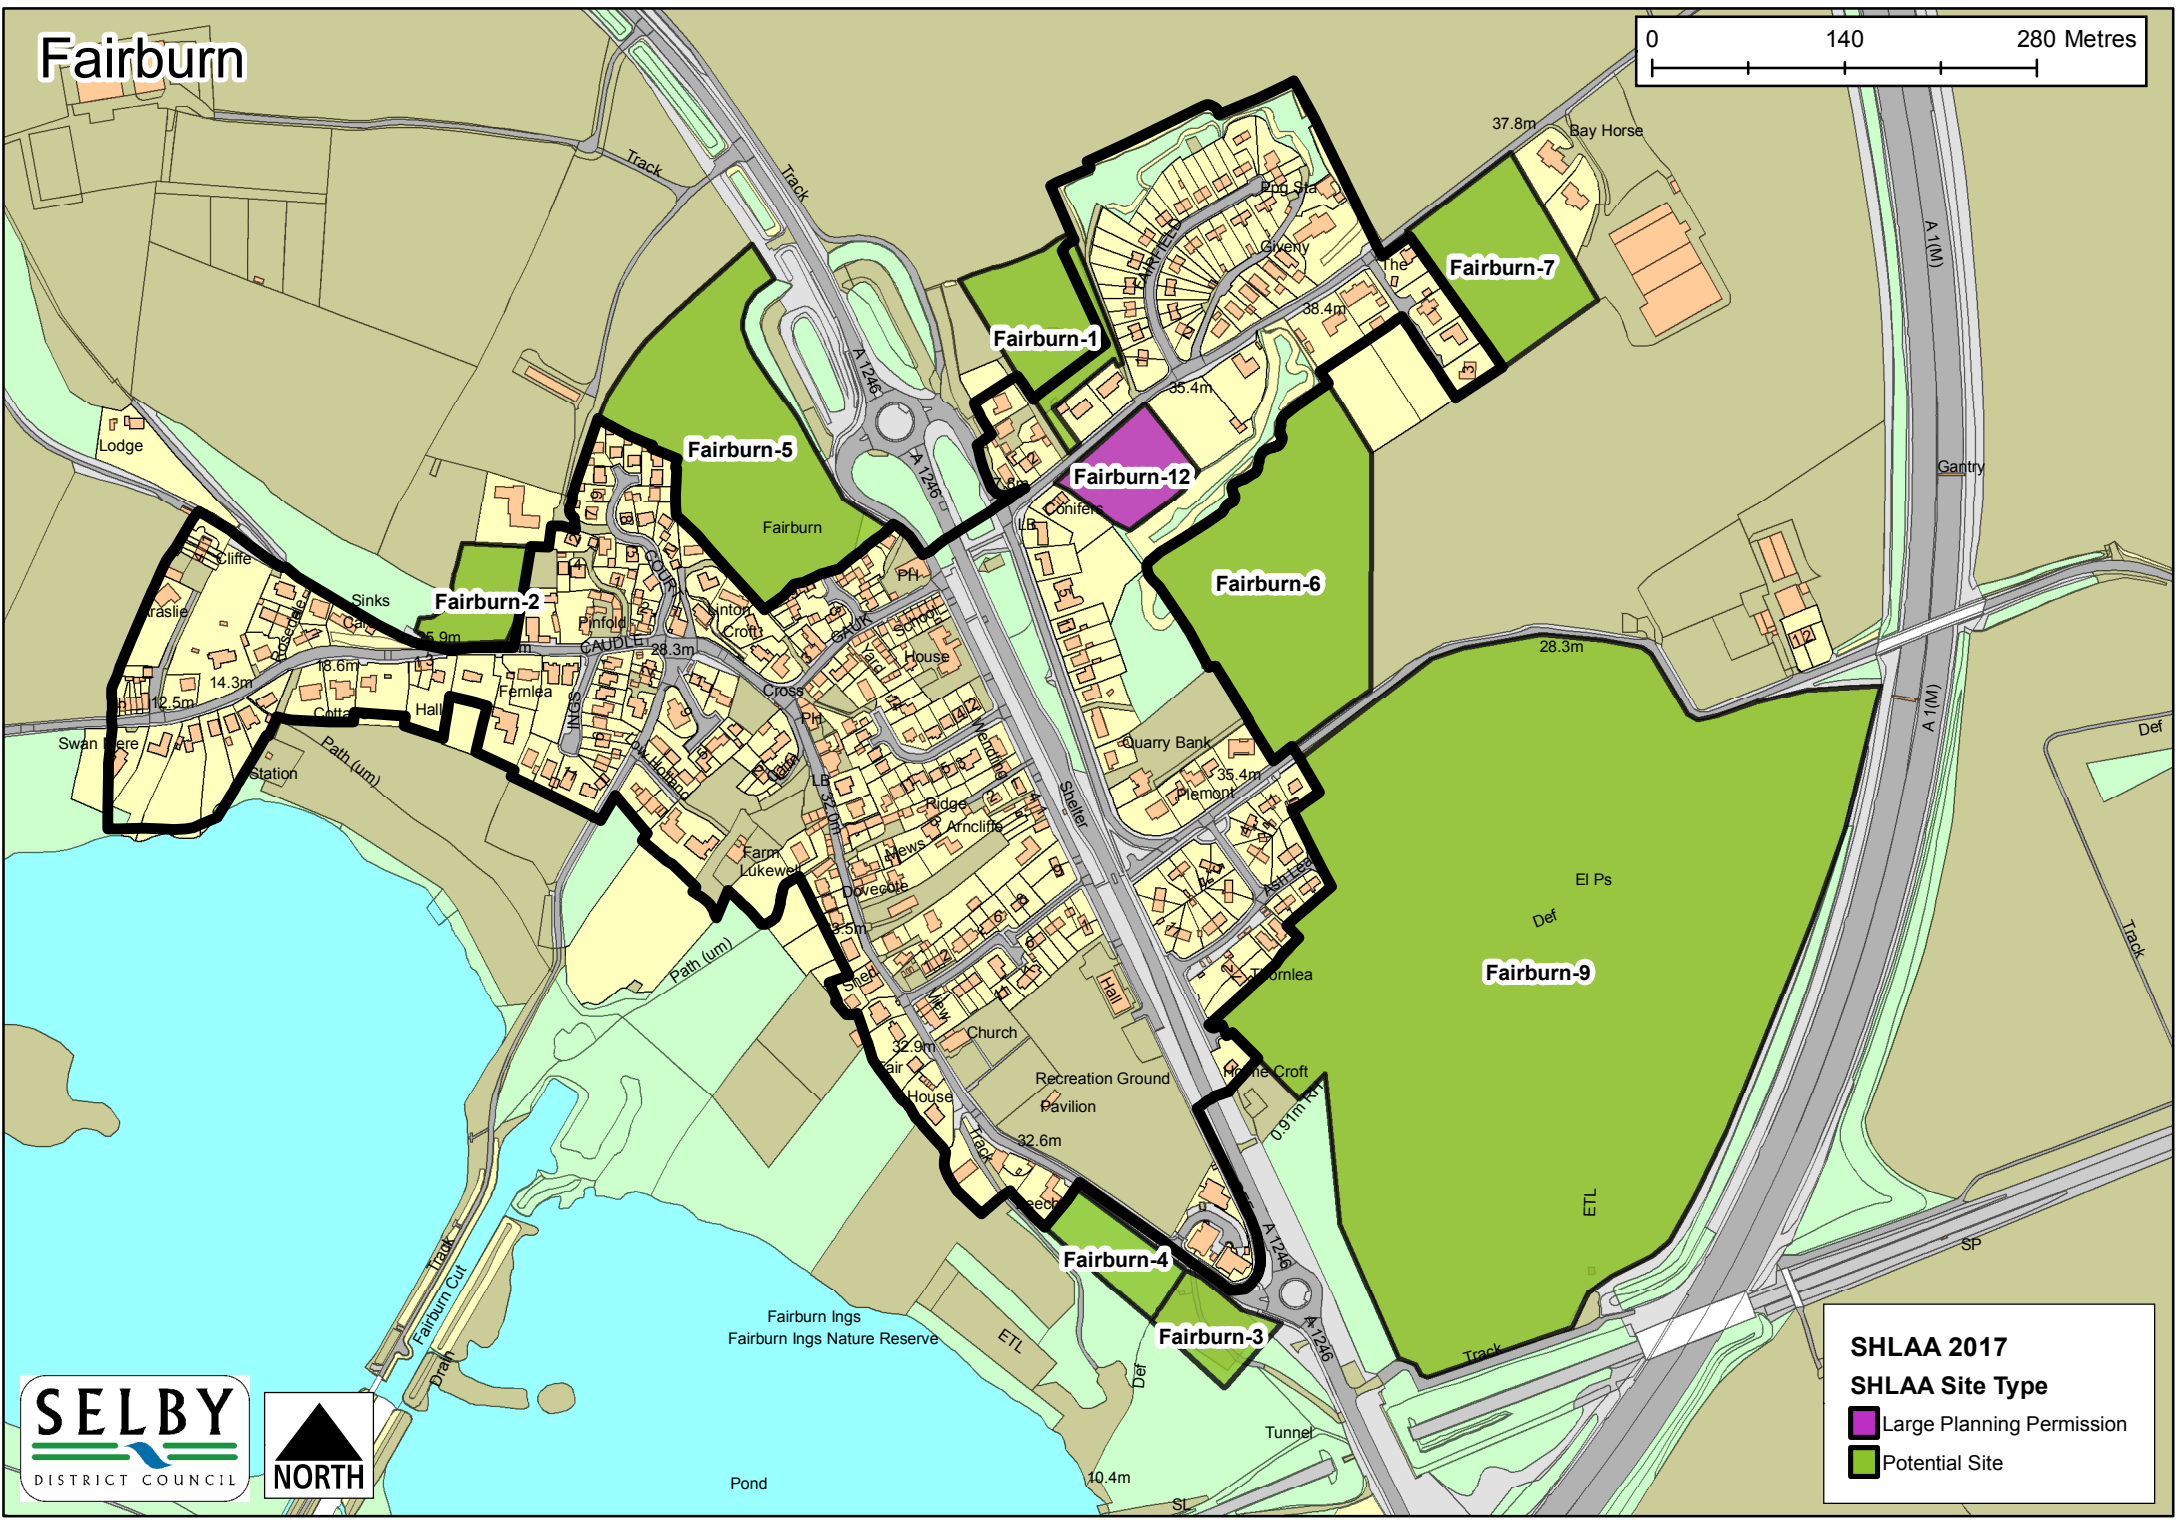

SHLAA 2017
SHLAA Site Type

-  Large Planning Permission
-  Potential Site
-  SDLP Allocation

Escrick

SHLAA 2017
SHLAA Site Type
■ Potential Site

Fairburn

SHLAA 2017
SHLAA Site Type

-  Large Planning Permission
-  Potential Site

Gateforth

SHLAA 2017
SHLAA Site Type

-  Large Planning Permission
-  Potential Site

Great Heck

SHLAA 2017
SHLAA Site Type
■ Potential Site

Hambleton

SHLAA 2017
SHLAA Site Type

-  Large Planning Permission
-  Potential Site