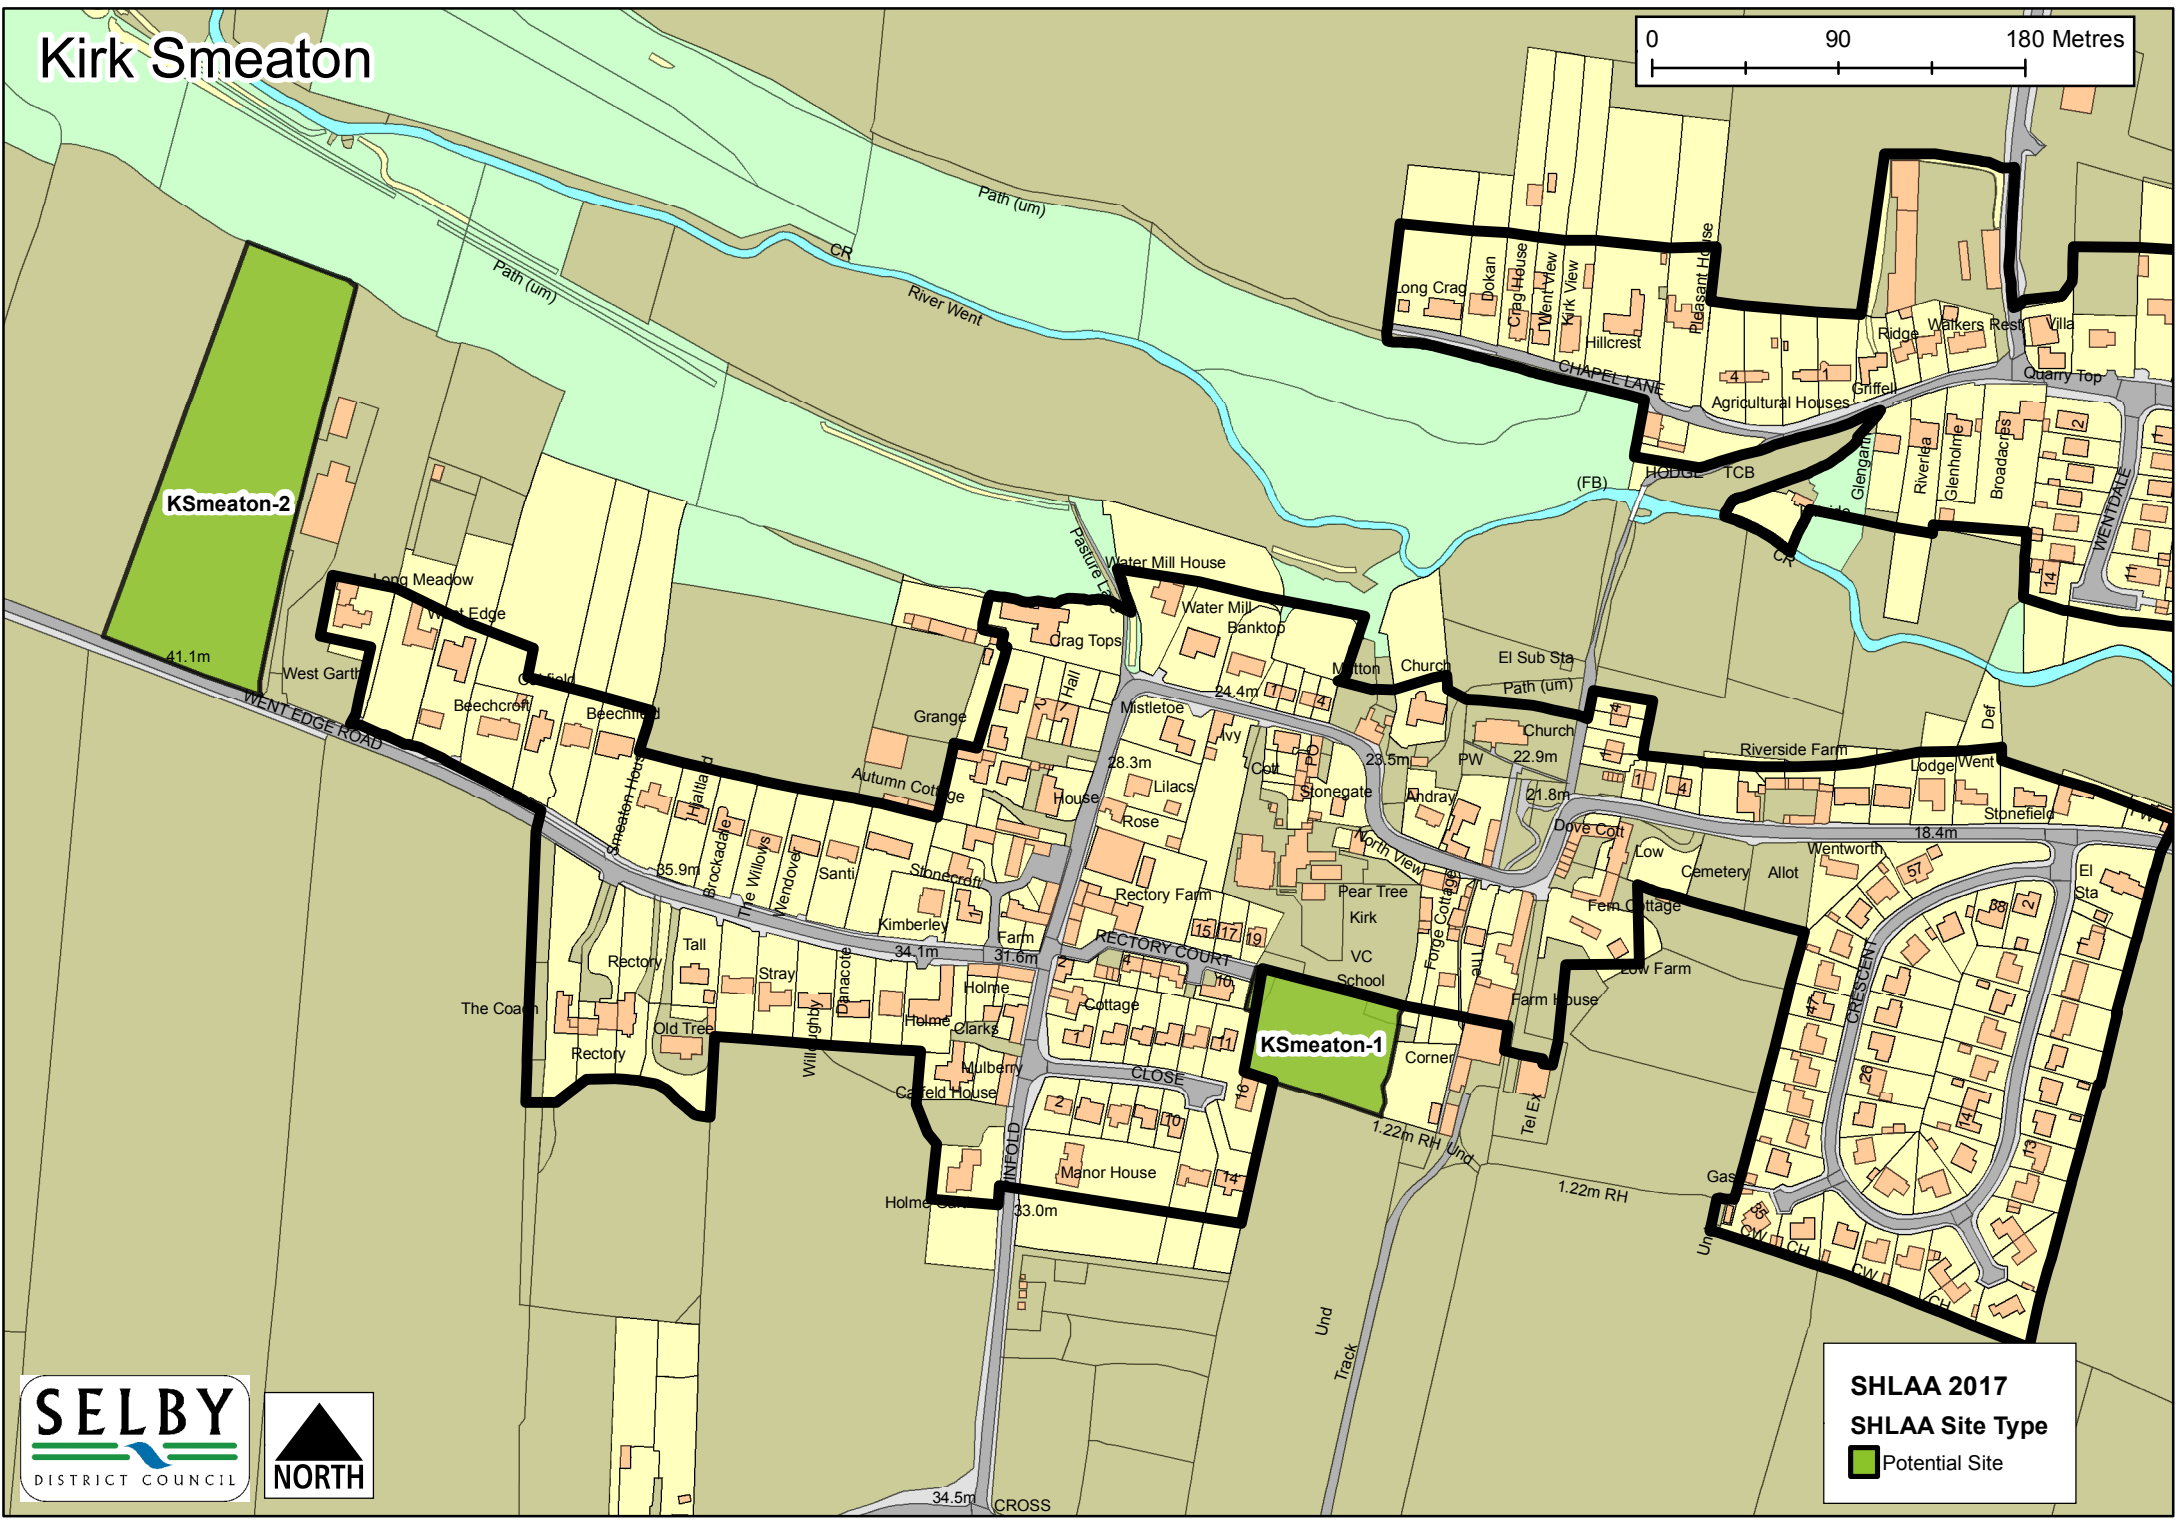

Hillam-1

Hillam-3

Hillam-12

Hillam-5

Hillam-11

SHLAA 2017
SHLAA Site Type
Potential Site

Hirst Courtney

SHLAA 2017
SHLAA Site Type
■ Potential Site

Kelfield

SHLAA 2017
SHLAA Site Type
■ Potential Site

Kellingley

SHLAA 2017
SHLAA Site Type
■ Potential Site

Kellington

SHLAA 2017
SHLAA Site Type

-  Large Planning Permission
-  Potential Site

Eggborough-2 Eggborough-26 Eggborough-1

Kirk Smeaton

SHLAA 2017
SHLAA Site Type
■ Potential Site

Little Smeaton

SHLAA 2017
SHLAA Site Type
■ Potential Site

Lumby

Newton Kyme

SHLAA 2017
SHLAA Site Type

-  Large Planning Permission
-  Potential Site

North Duffield

SHLAA 2017
SHLAA Site Type

- Large Planning Permission
- Potential Site

Osgodby

SHLAA 2017
SHLAA Site Type

- Core Strategy Allocation
- Large Planning Permission
- Potential Site
- SDLP Allocation