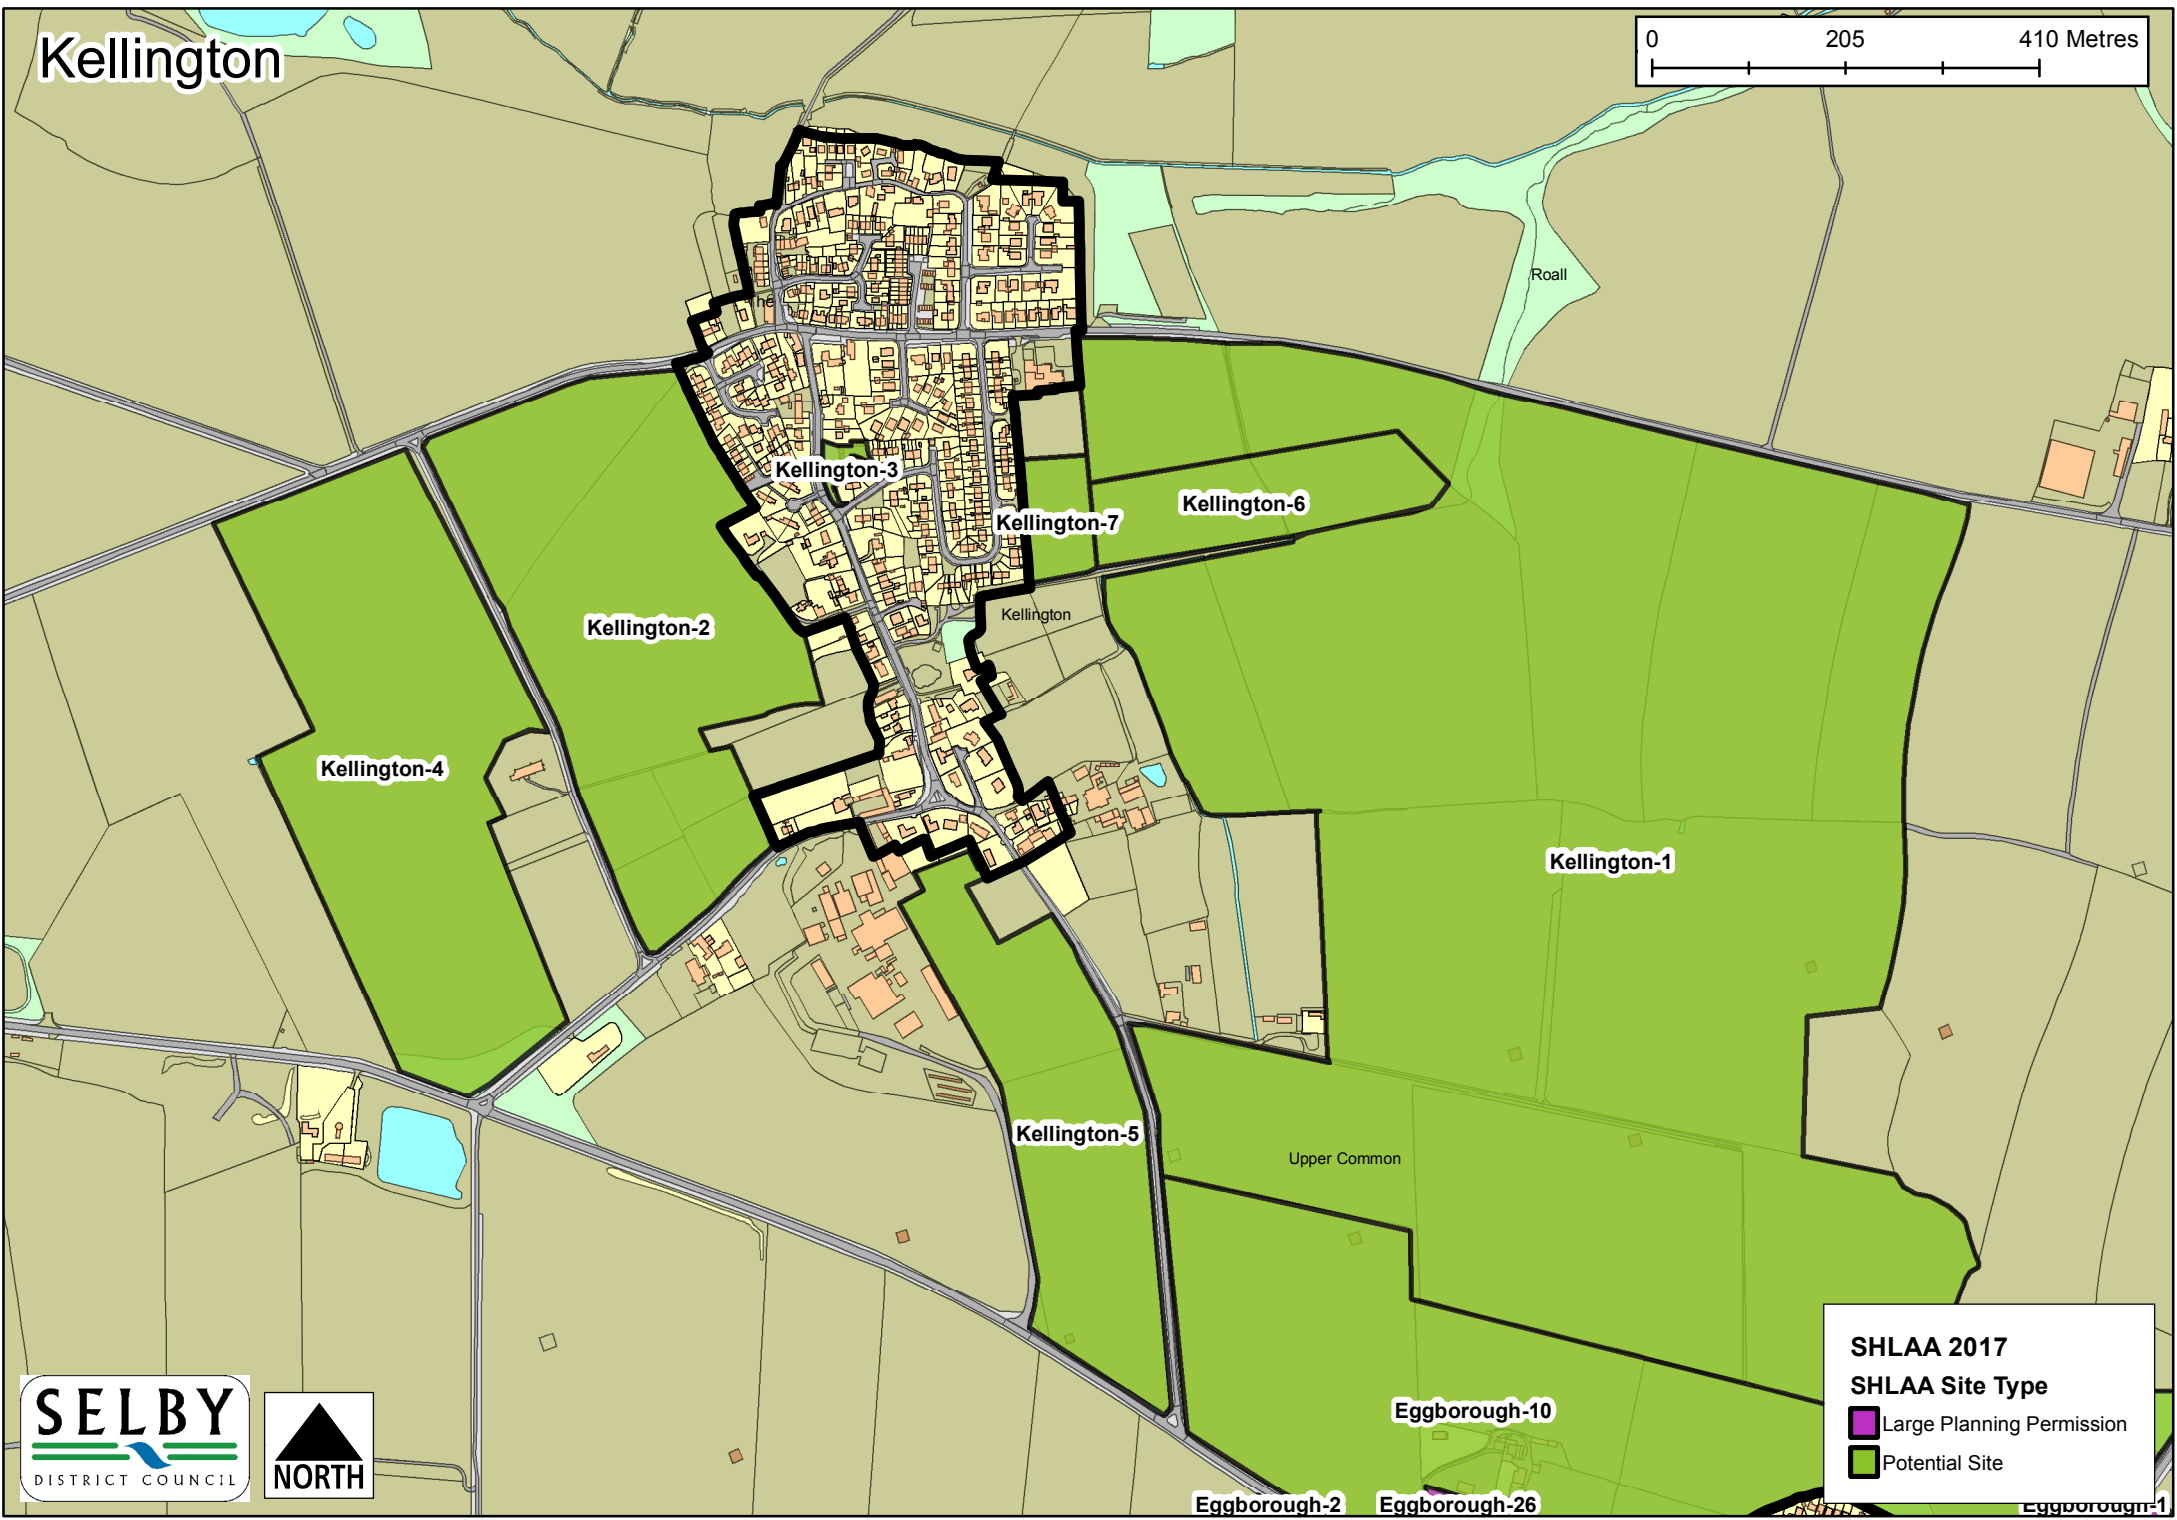

Hillam-1

Hillam-3

Hillam-12

Hillam-5

Hillam-11

SHLAA 2017
SHLAA Site Type
Potential Site

Hirst Courtney

SHLAA 2017
SHLAA Site Type
■ Potential Site

Kelfield

SHLAA 2017
SHLAA Site Type
■ Potential Site

Kellingley

SHLAA 2017
SHLAA Site Type
■ Potential Site

Kellington

SHLAA 2017
SHLAA Site Type

-  Large Planning Permission
-  Potential Site

Eggborough-2 Eggborough-26 Eggborough-1

Kirk Smeaton

SHLAA 2017
SHLAA Site Type
■ Potential Site

Little Smeaton

SHLAA 2017
SHLAA Site Type
■ Potential Site

Lumby

Newton Kyme

SHLAA 2017
SHLAA Site Type

-  Large Planning Permission
-  Potential Site

North Duffield

SHLAA 2017
SHLAA Site Type

- Large Planning Permission
- Potential Site

Osgodby

SHLAA 2017
SHLAA Site Type

- Core Strategy Allocation
- Large Planning Permission
- Potential Site
- SDLP Allocation