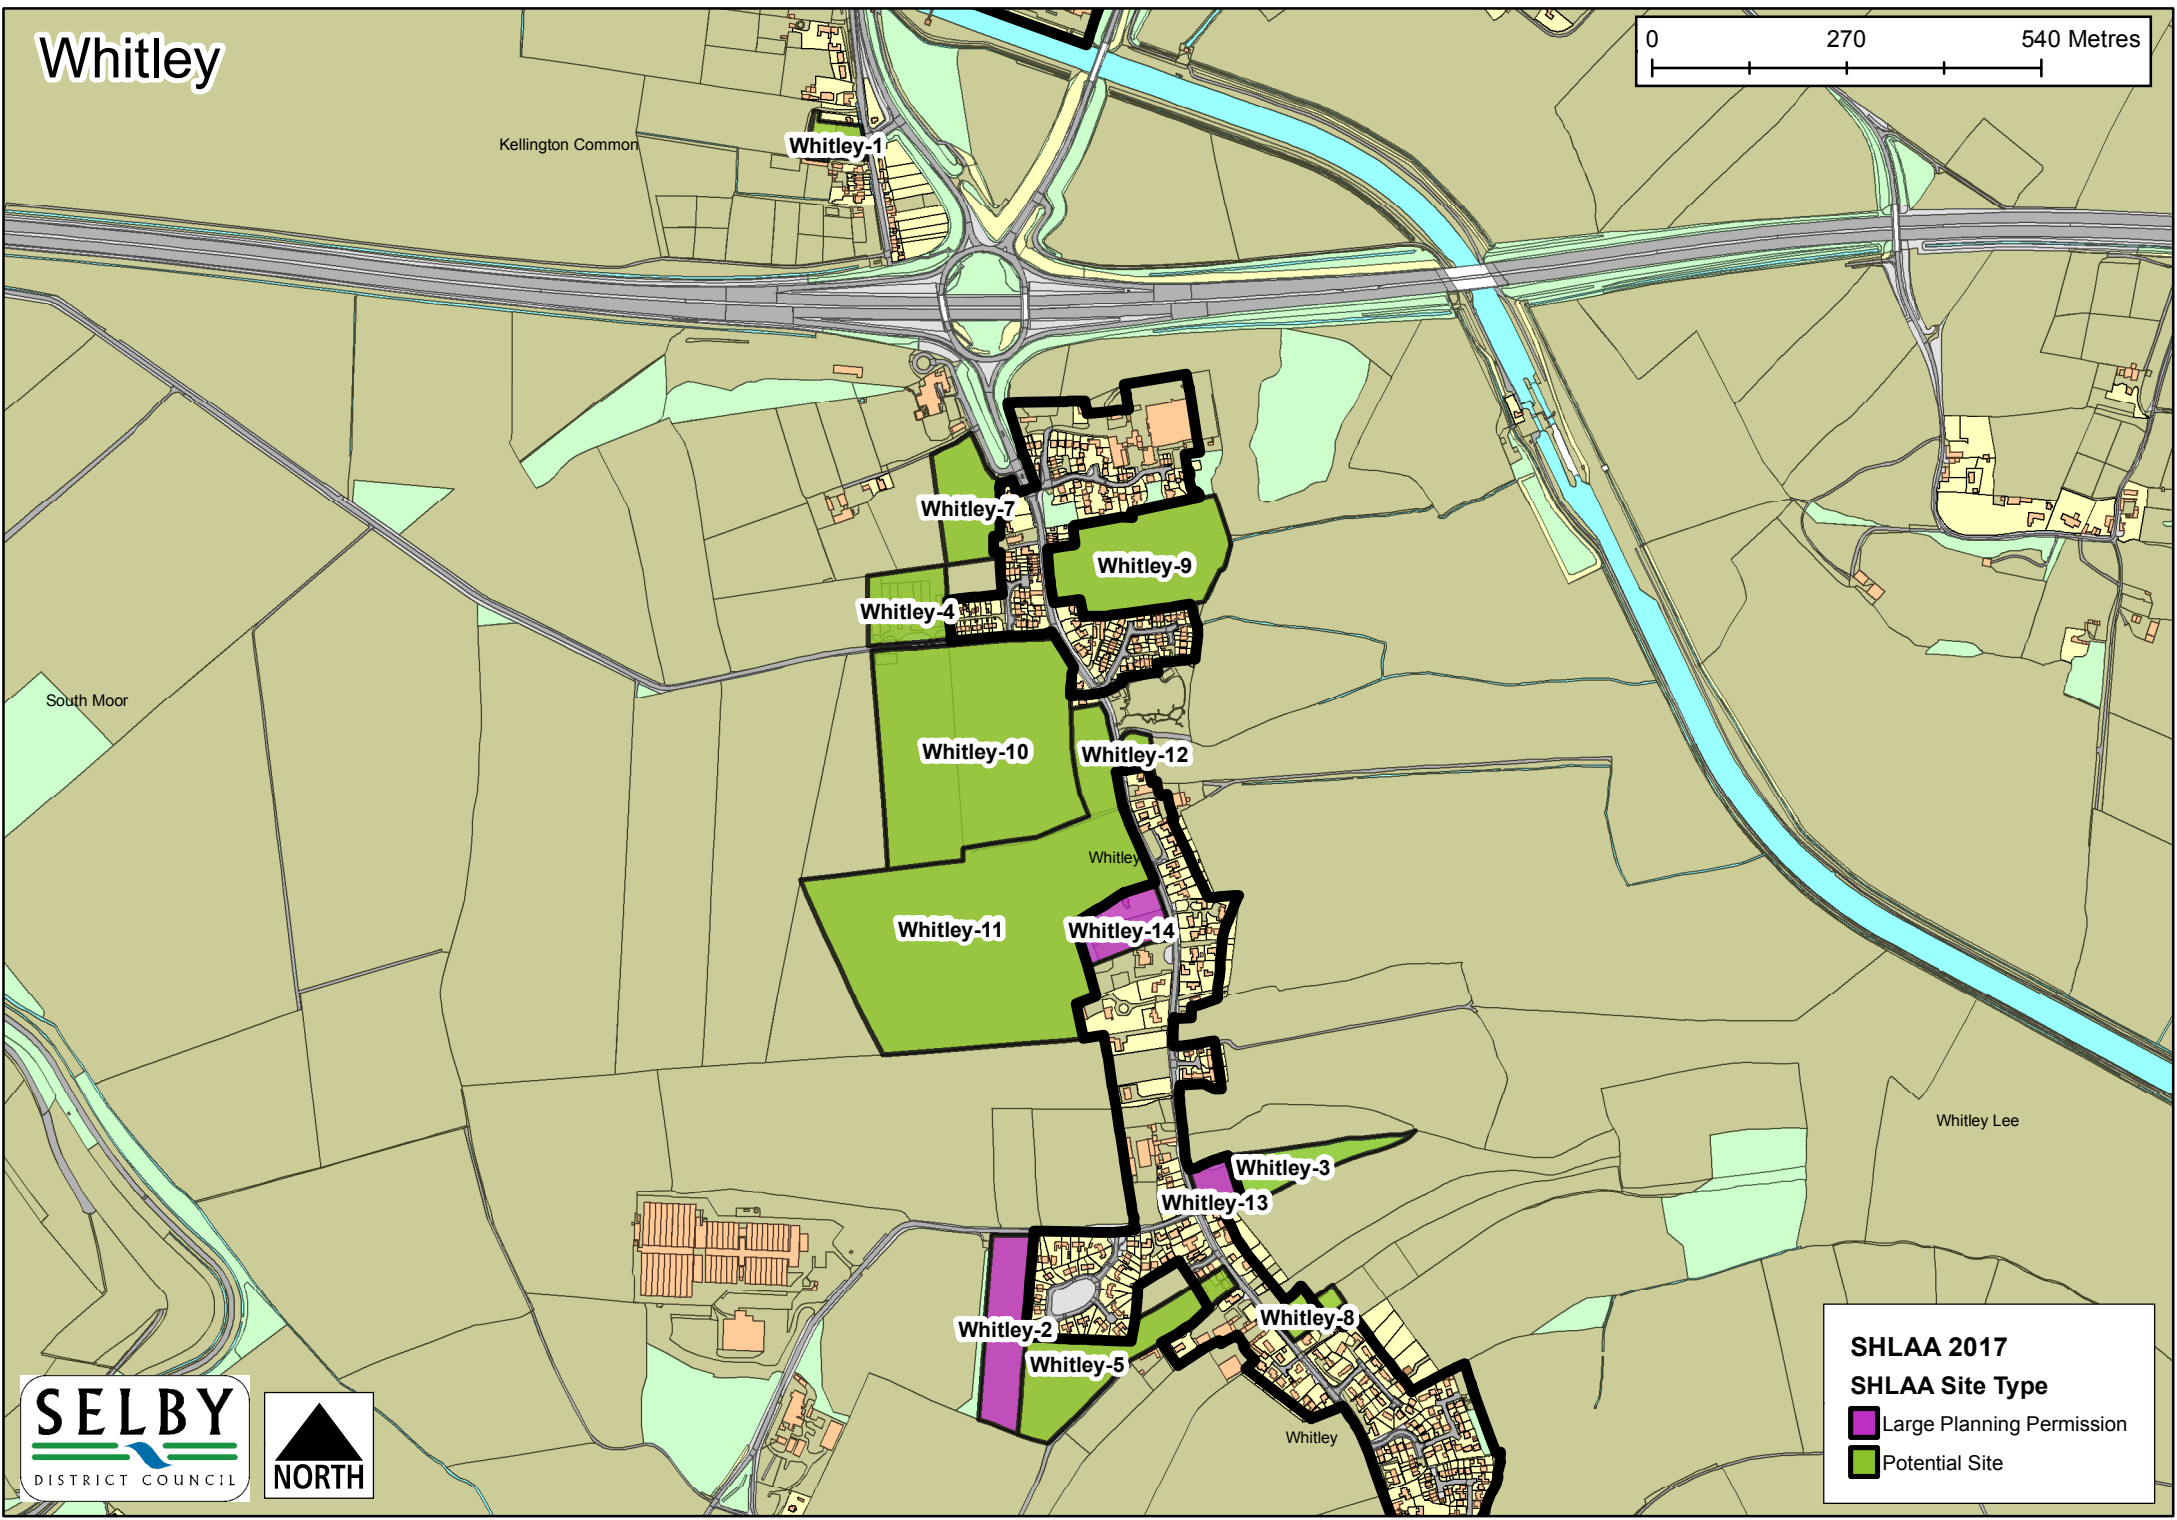

Skipwith

SHLAA 2017
SHLAA Site Type

- Large Planning Permission
- Potential Site

South Duffield

SHLAA 2017
SHLAA Site Type

- Large Planning Permission
- Potential Site

Stillingfleet

Tadcaster

SHLAA 2017
SHLAA Site Type

- Large Planning Permission
- Potential Site
- SDLP Allocation

Thorpe Willoughby

SHLAA 2017
SHLAA Site Type

- Large Planning Permission
- Potential Site

Towton

Ulleskelf

SHLAA 2017
SHLAA Site Type

-  Large Planning Permission
-  Potential Site

Whitley

SHLAA 2017
SHLAA Site Type

- Large Planning Permission
- Potential Site

Womersley

SHLAA 2017
SHLAA Site Type
■ Potential Site

Womersley Park