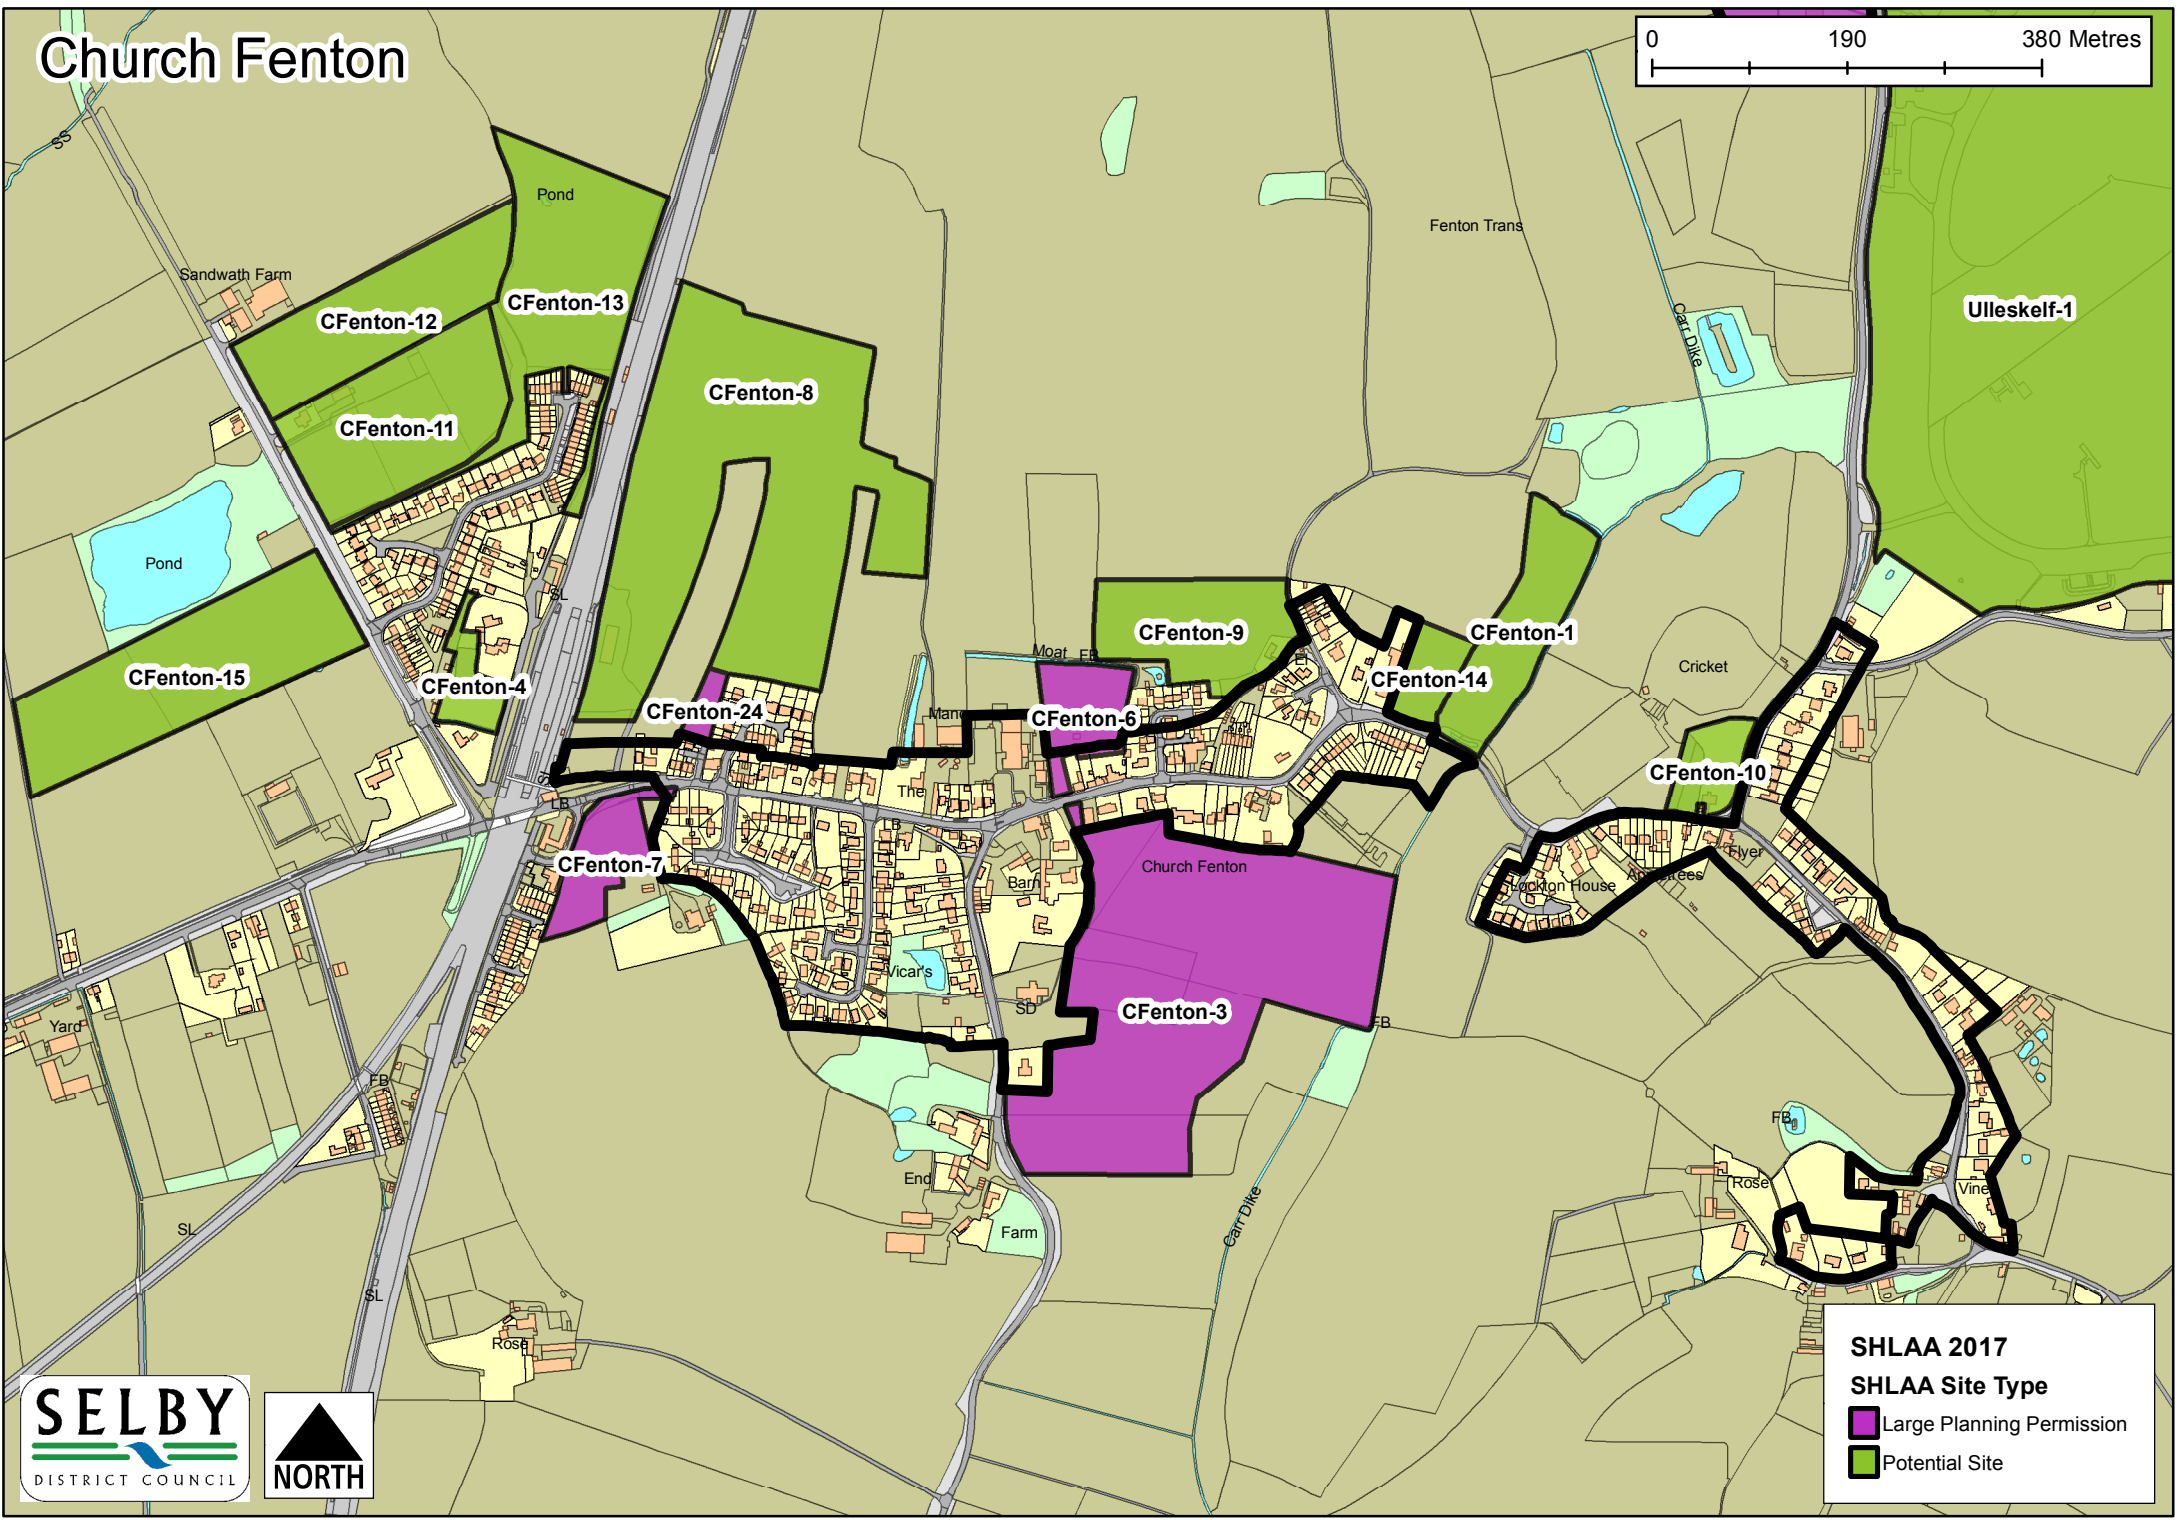

-  Large Planning Permission
-  SDLP Allocation

Cawood

SHLAA 2017
SHLAA Site Type

-  Large Planning Permission
-  Potential Site

Chapel Haddlesey

SHLAA 2017
SHLAA Site Type
■ Potential Site

Church Fenton

SHLAA 2017
SHLAA Site Type

-  Large Planning Permission
-  Potential Site

Cliffe

SHLAA 2017
SHLAA Site Type

-  Large Planning Permission
-  Potential Site

Drax

SHLAA 2017
SHLAA Site Type

- Large Planning Permission
- Potential Site

Eggborough

SHLAA 2017
SHLAA Site Type

-  Large Planning Permission
-  Potential Site
-  SDLP Allocation

Escrick

SHLAA 2017
SHLAA Site Type
■ Potential Site

Fairburn

SHLAA 2017
SHLAA Site Type

-  Large Planning Permission
-  Potential Site