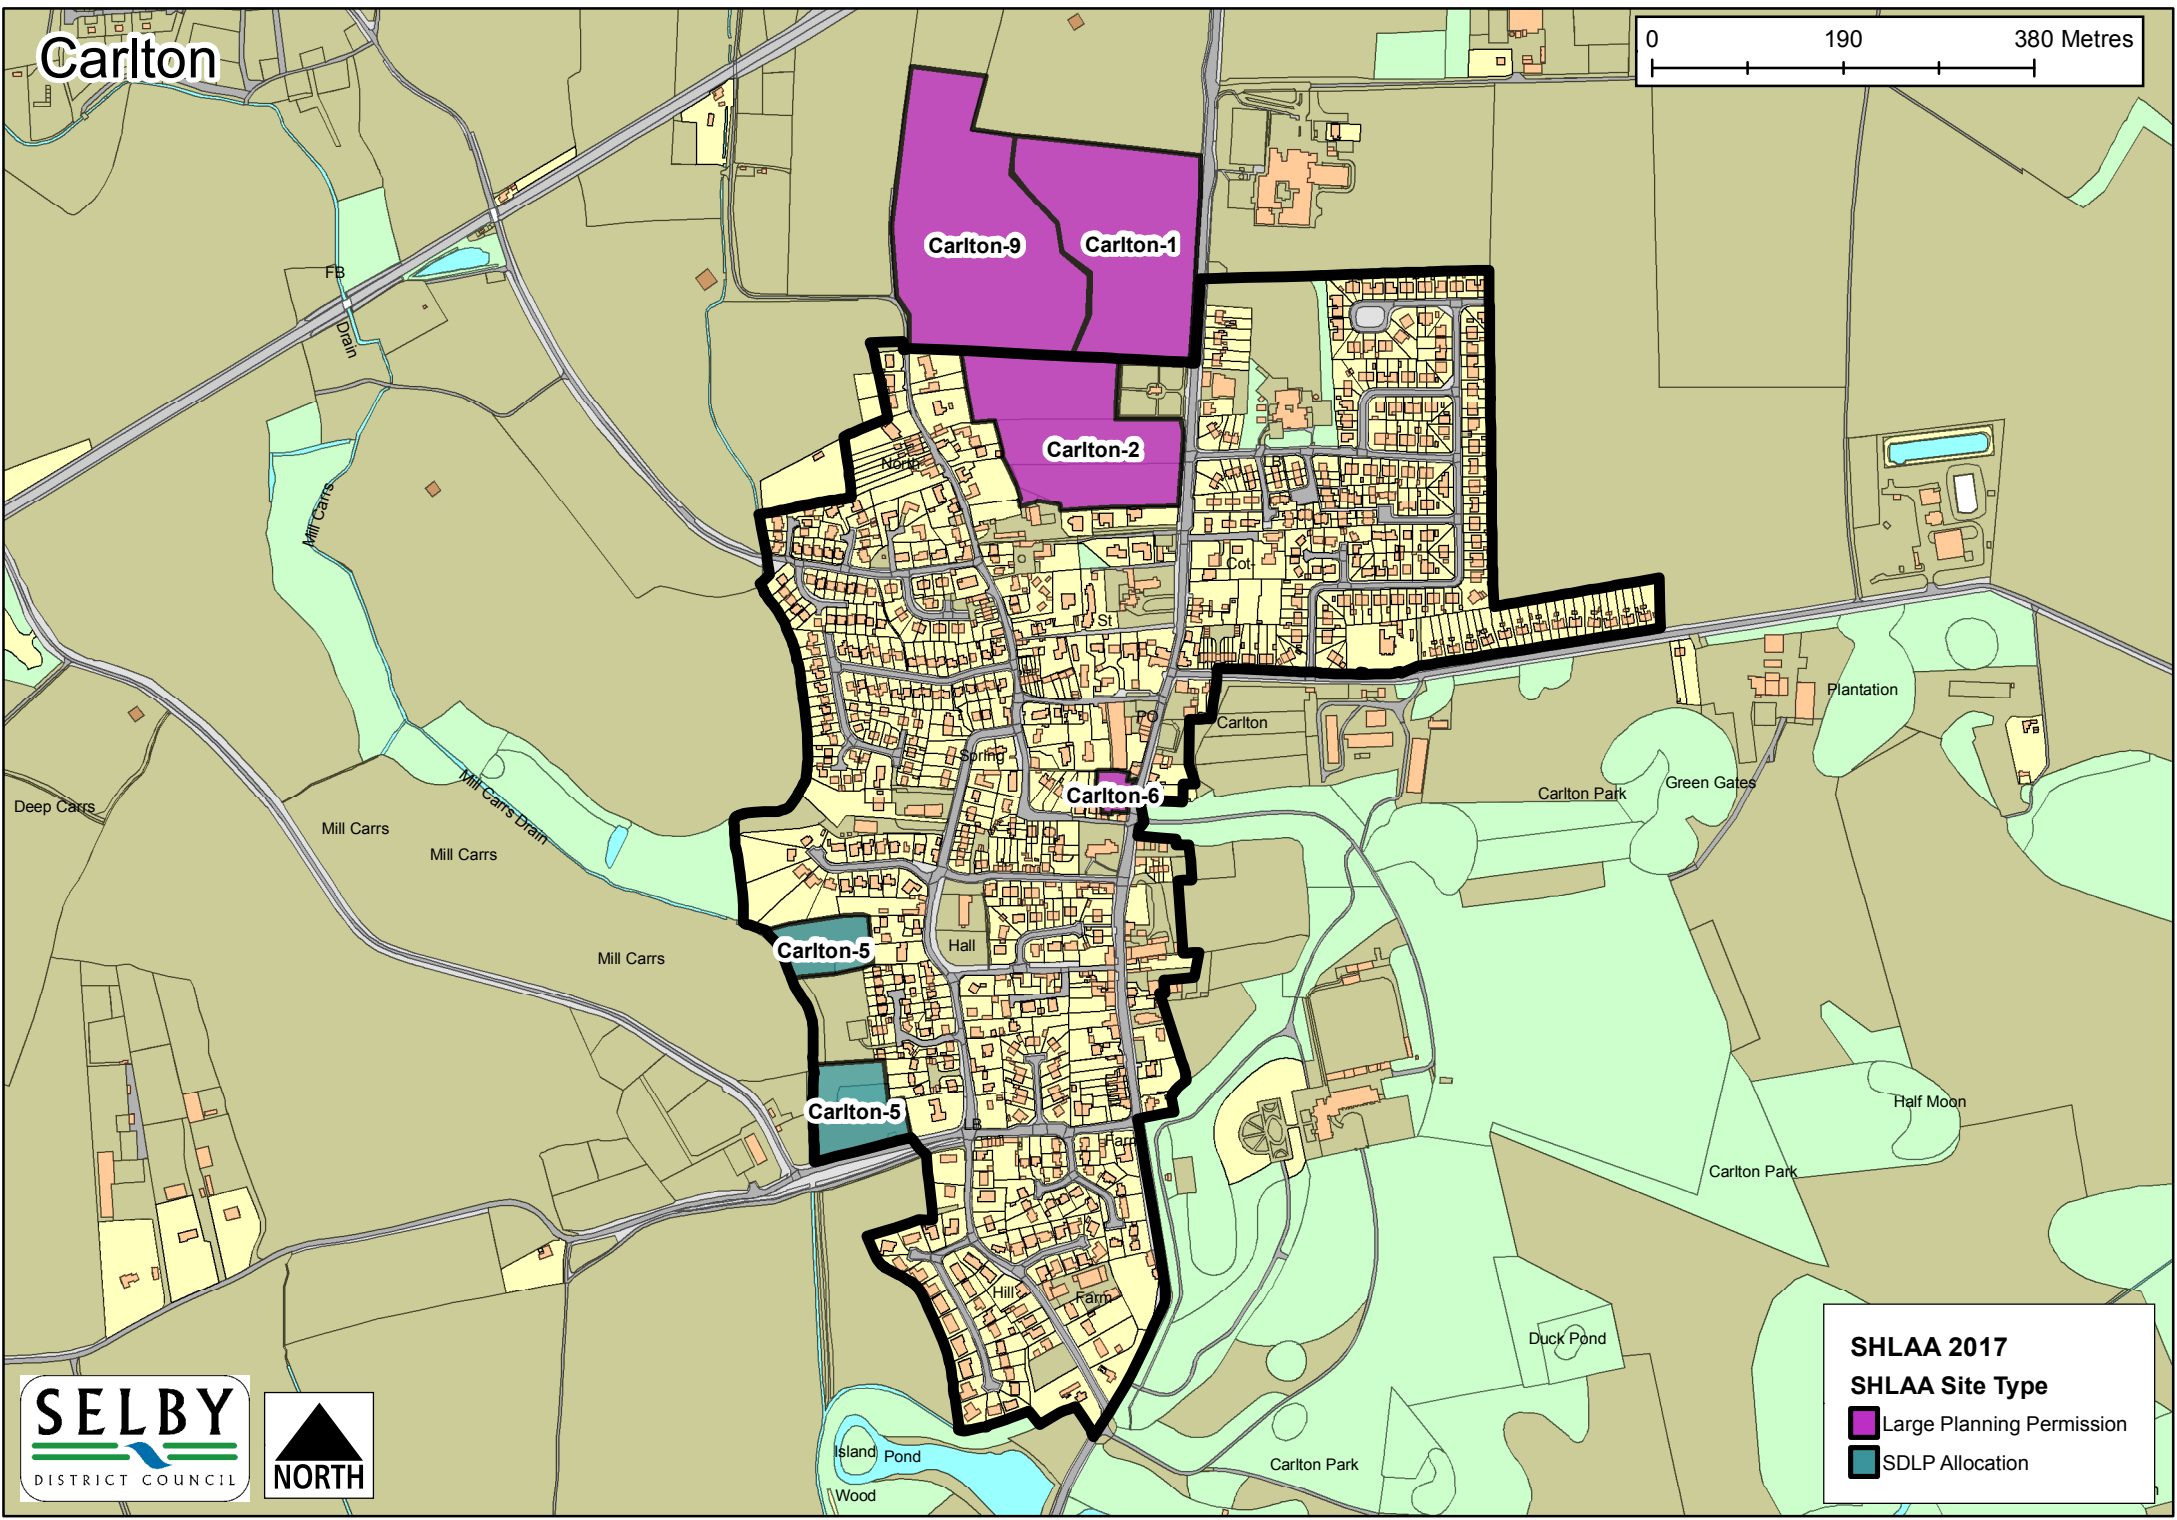

SHLAA 2017
SHLAA Site Type

-  Large Planning Permission
-  Potential Site

Camblesforth

SHLAA 2017
SHLAA Site Type

-  Large Planning Permission
-  Potential Site
-  SDLP Allocation

Carlton

SHLAA 2017
SHLAA Site Type