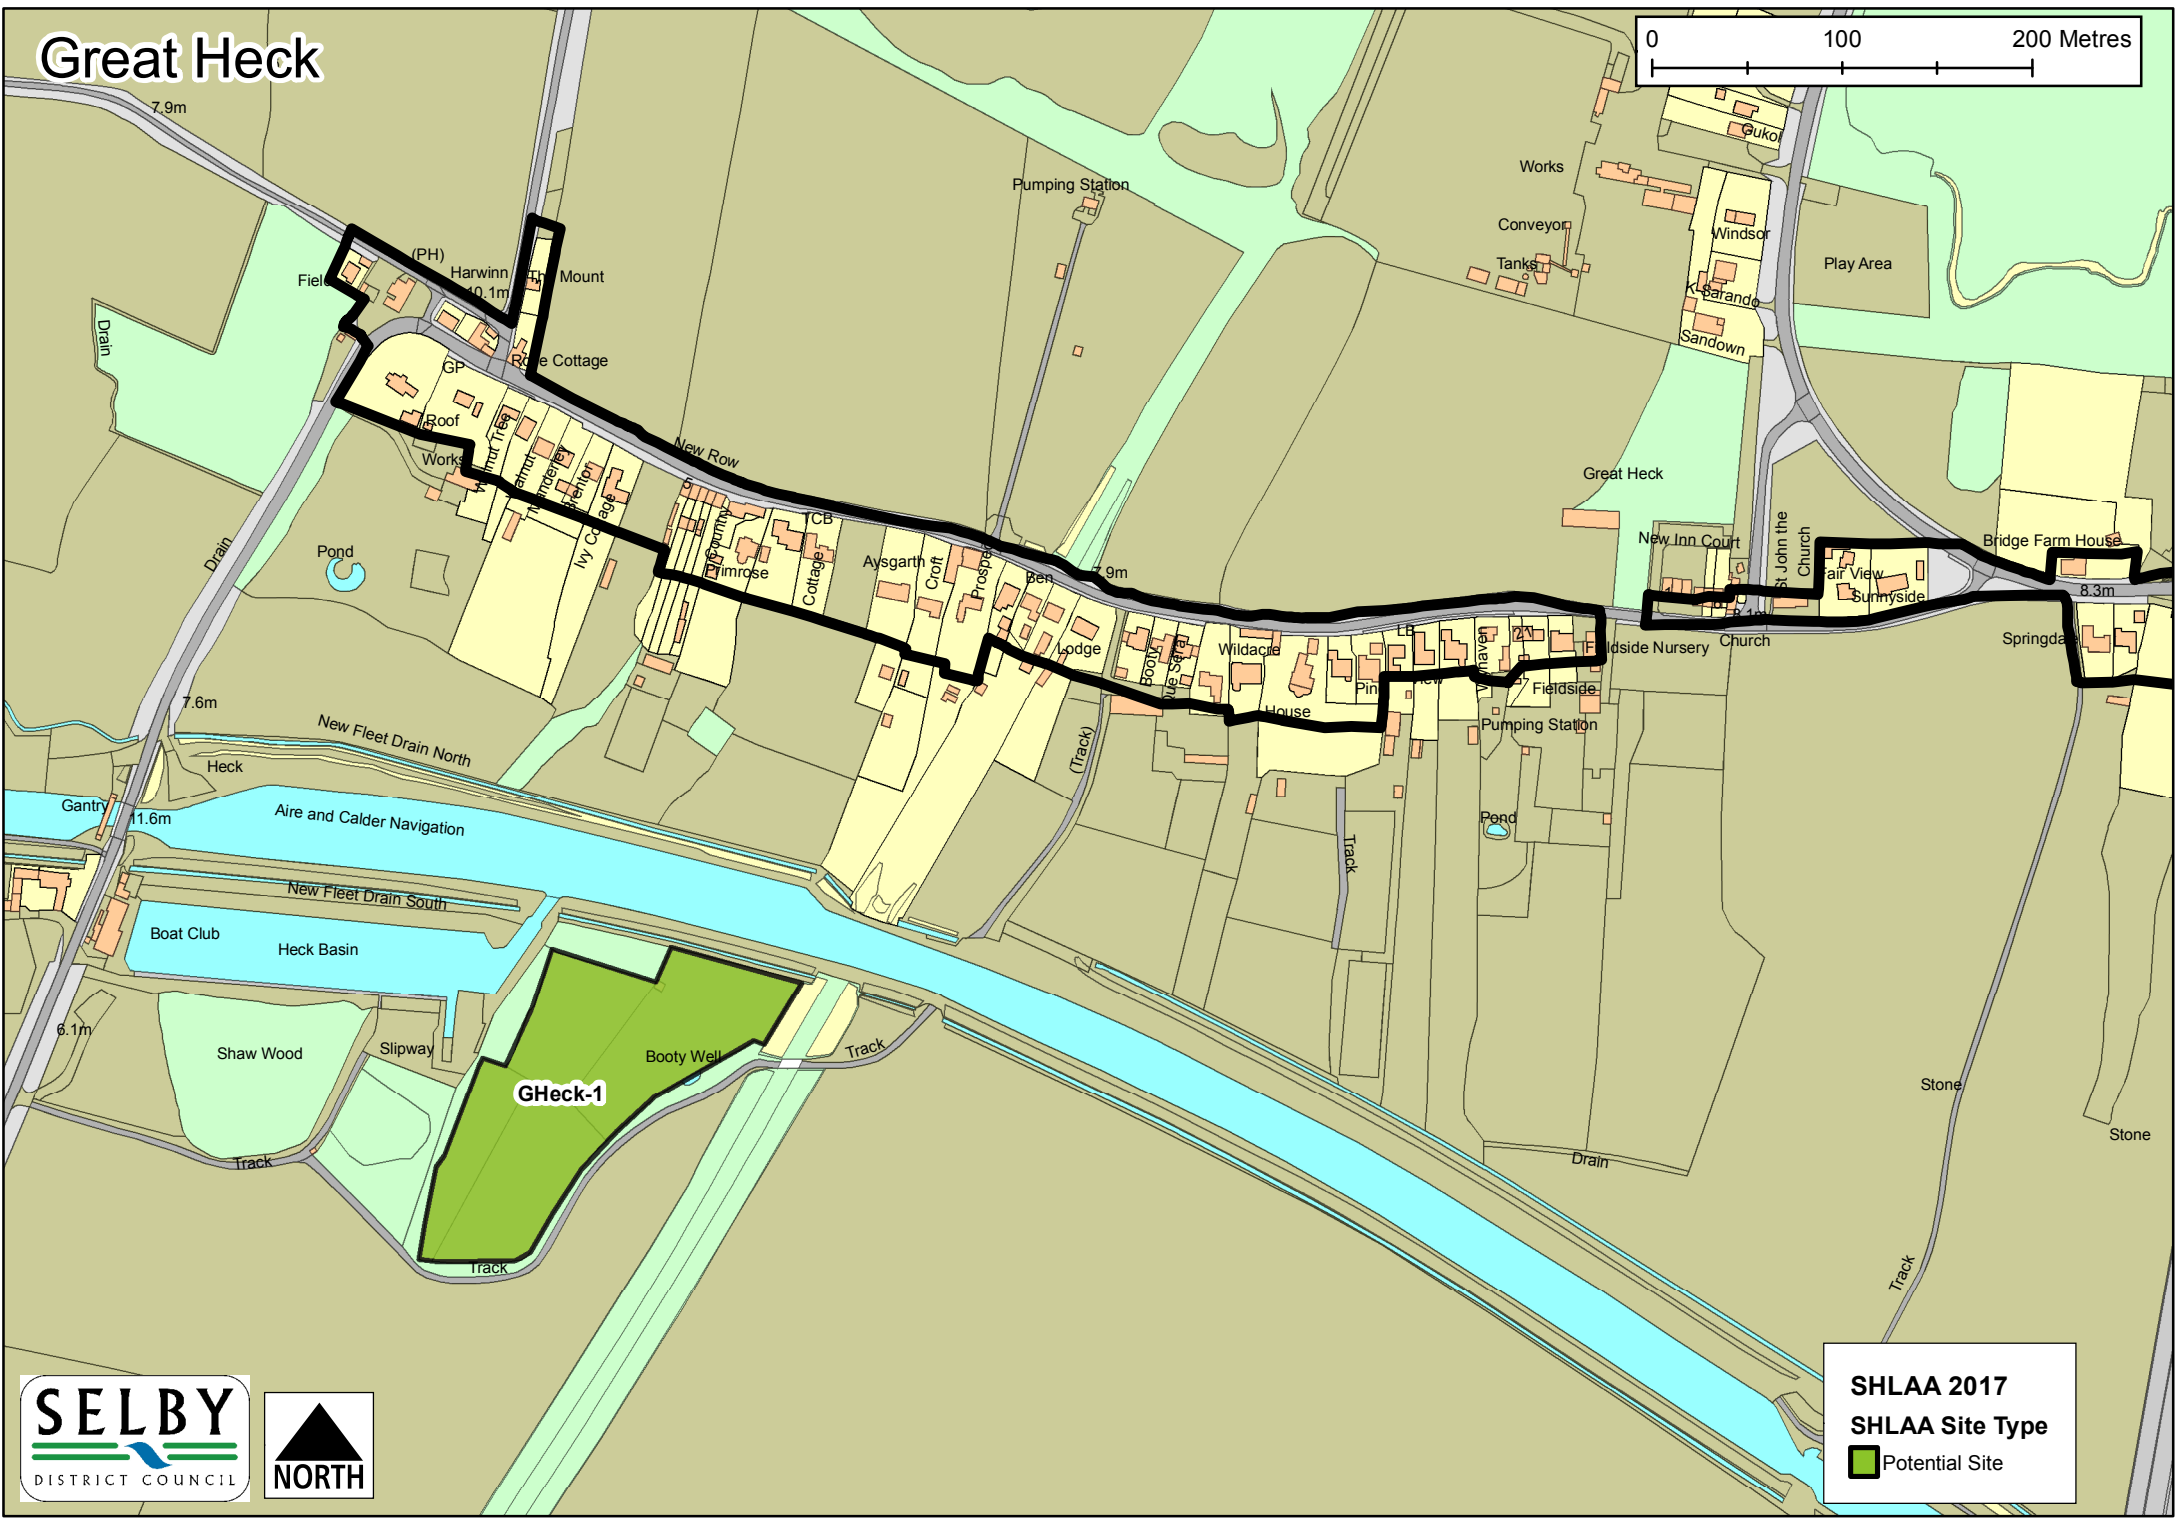

SHLAA 2017
SHLAA Site Type

-  Large Planning Permission
-  Potential Site
-  SDLP Allocation

Escrick

SHLAA 2017
SHLAA Site Type
■ Potential Site

Fairburn

SHLAA 2017
SHLAA Site Type

-  Large Planning Permission
-  Potential Site

Gateforth

SHLAA 2017
SHLAA Site Type

-  Large Planning Permission
-  Potential Site

Great Heck

SHLAA 2017
SHLAA Site Type
■ Potential Site

Hambleton

SHLAA 2017
SHLAA Site Type

-  Large Planning Permission
-  Potential Site