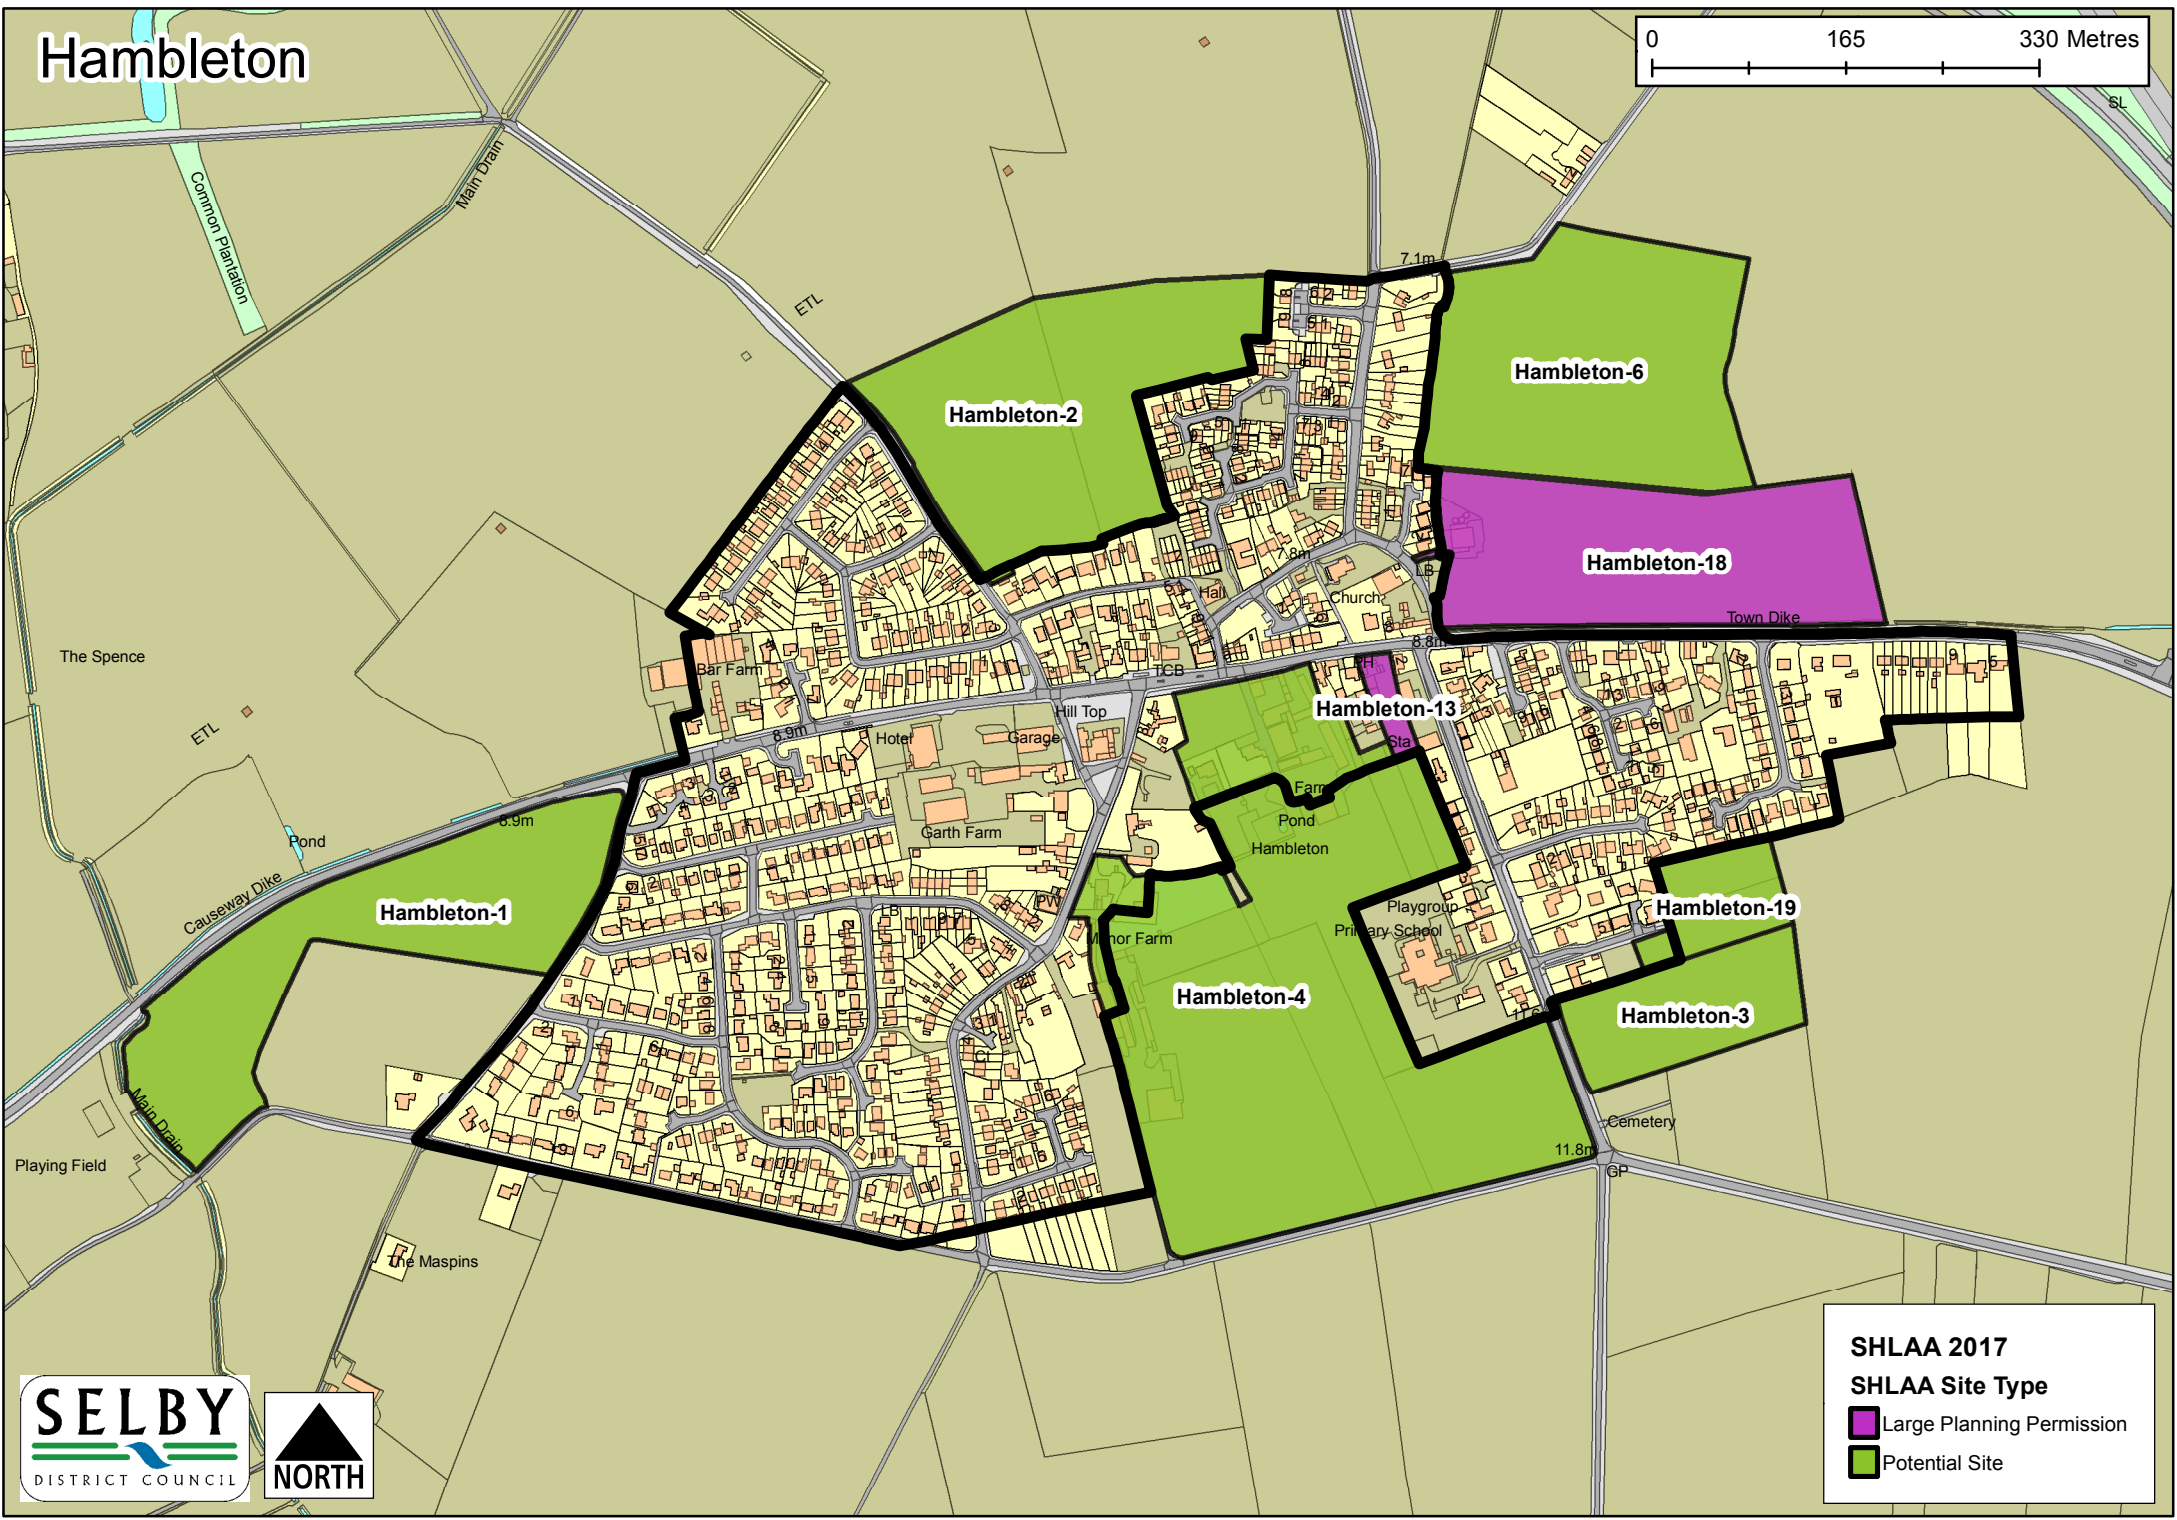

SHLAA 2017
SHLAA Site Type

-  Large Planning Permission
-  Potential Site
-  SDLP Allocation

Escrick

SHLAA 2017
SHLAA Site Type
■ Potential Site

Fairburn

SHLAA 2017
SHLAA Site Type

-  Large Planning Permission
-  Potential Site

Gateforth

SHLAA 2017
SHLAA Site Type

-  Large Planning Permission
-  Potential Site

Great Heck

SHLAA 2017
SHLAA Site Type
■ Potential Site

Hambleton

SHLAA 2017
SHLAA Site Type

-  Large Planning Permission
-  Potential Site

Hemingbrough

SHLAA 2017
SHLAA Site Type

-  Large Planning Permission
-  Potential Site

Hensall

Hillam

MFryston-1

MFryston-14

MFryston-9

Kelfield

SHLAA 2017
SHLAA Site Type
■ Potential Site

Kellingley

SHLAA 2017
SHLAA Site Type
■ Potential Site

Kellington

SHLAA 2017
SHLAA Site Type

-  Large Planning Permission
-  Potential Site

Eggborough-2 Eggborough-26 Eggborough-1