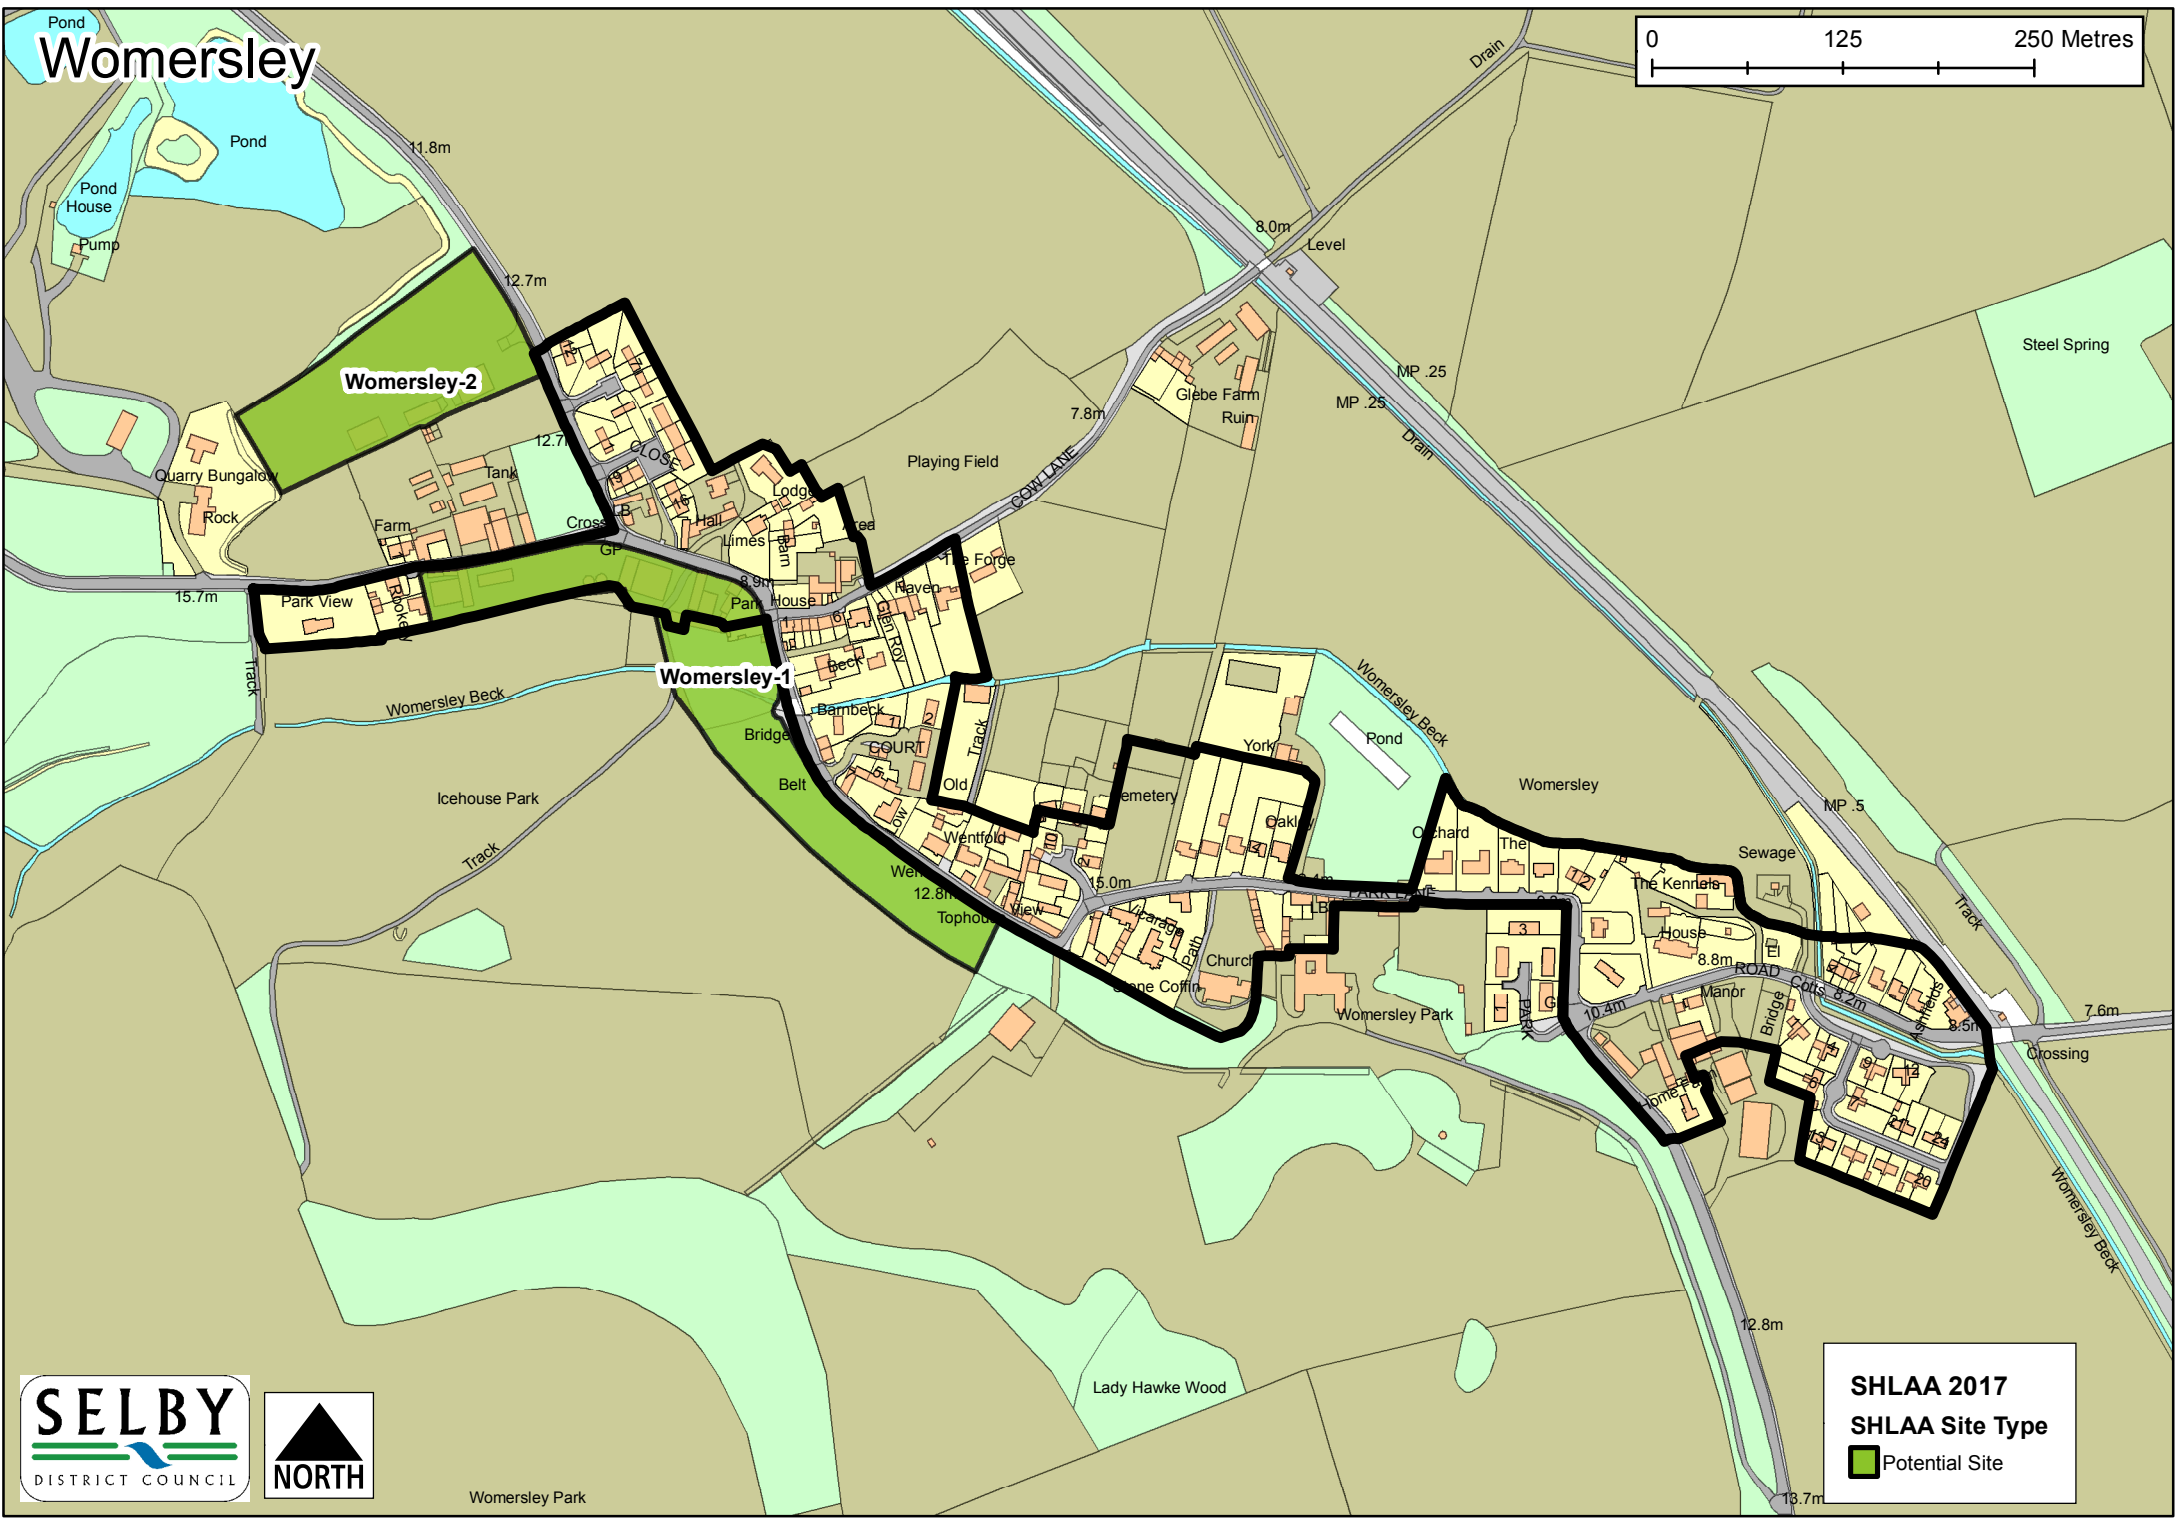

SHLAA 2017
SHLAA Site Type

- Large Planning Permission
- Potential Site
- SDLP Allocation

Thorpe Willoughby

SHLAA 2017
SHLAA Site Type

- Large Planning Permission
- Potential Site

Towton

Ulleskelf

SHLAA 2017
SHLAA Site Type

-  Large Planning Permission
-  Potential Site

Whitley

SHLAA 2017
SHLAA Site Type

- Large Planning Permission
- Potential Site

Womersley

SHLAA 2017
SHLAA Site Type
■ Potential Site

Womersley Park