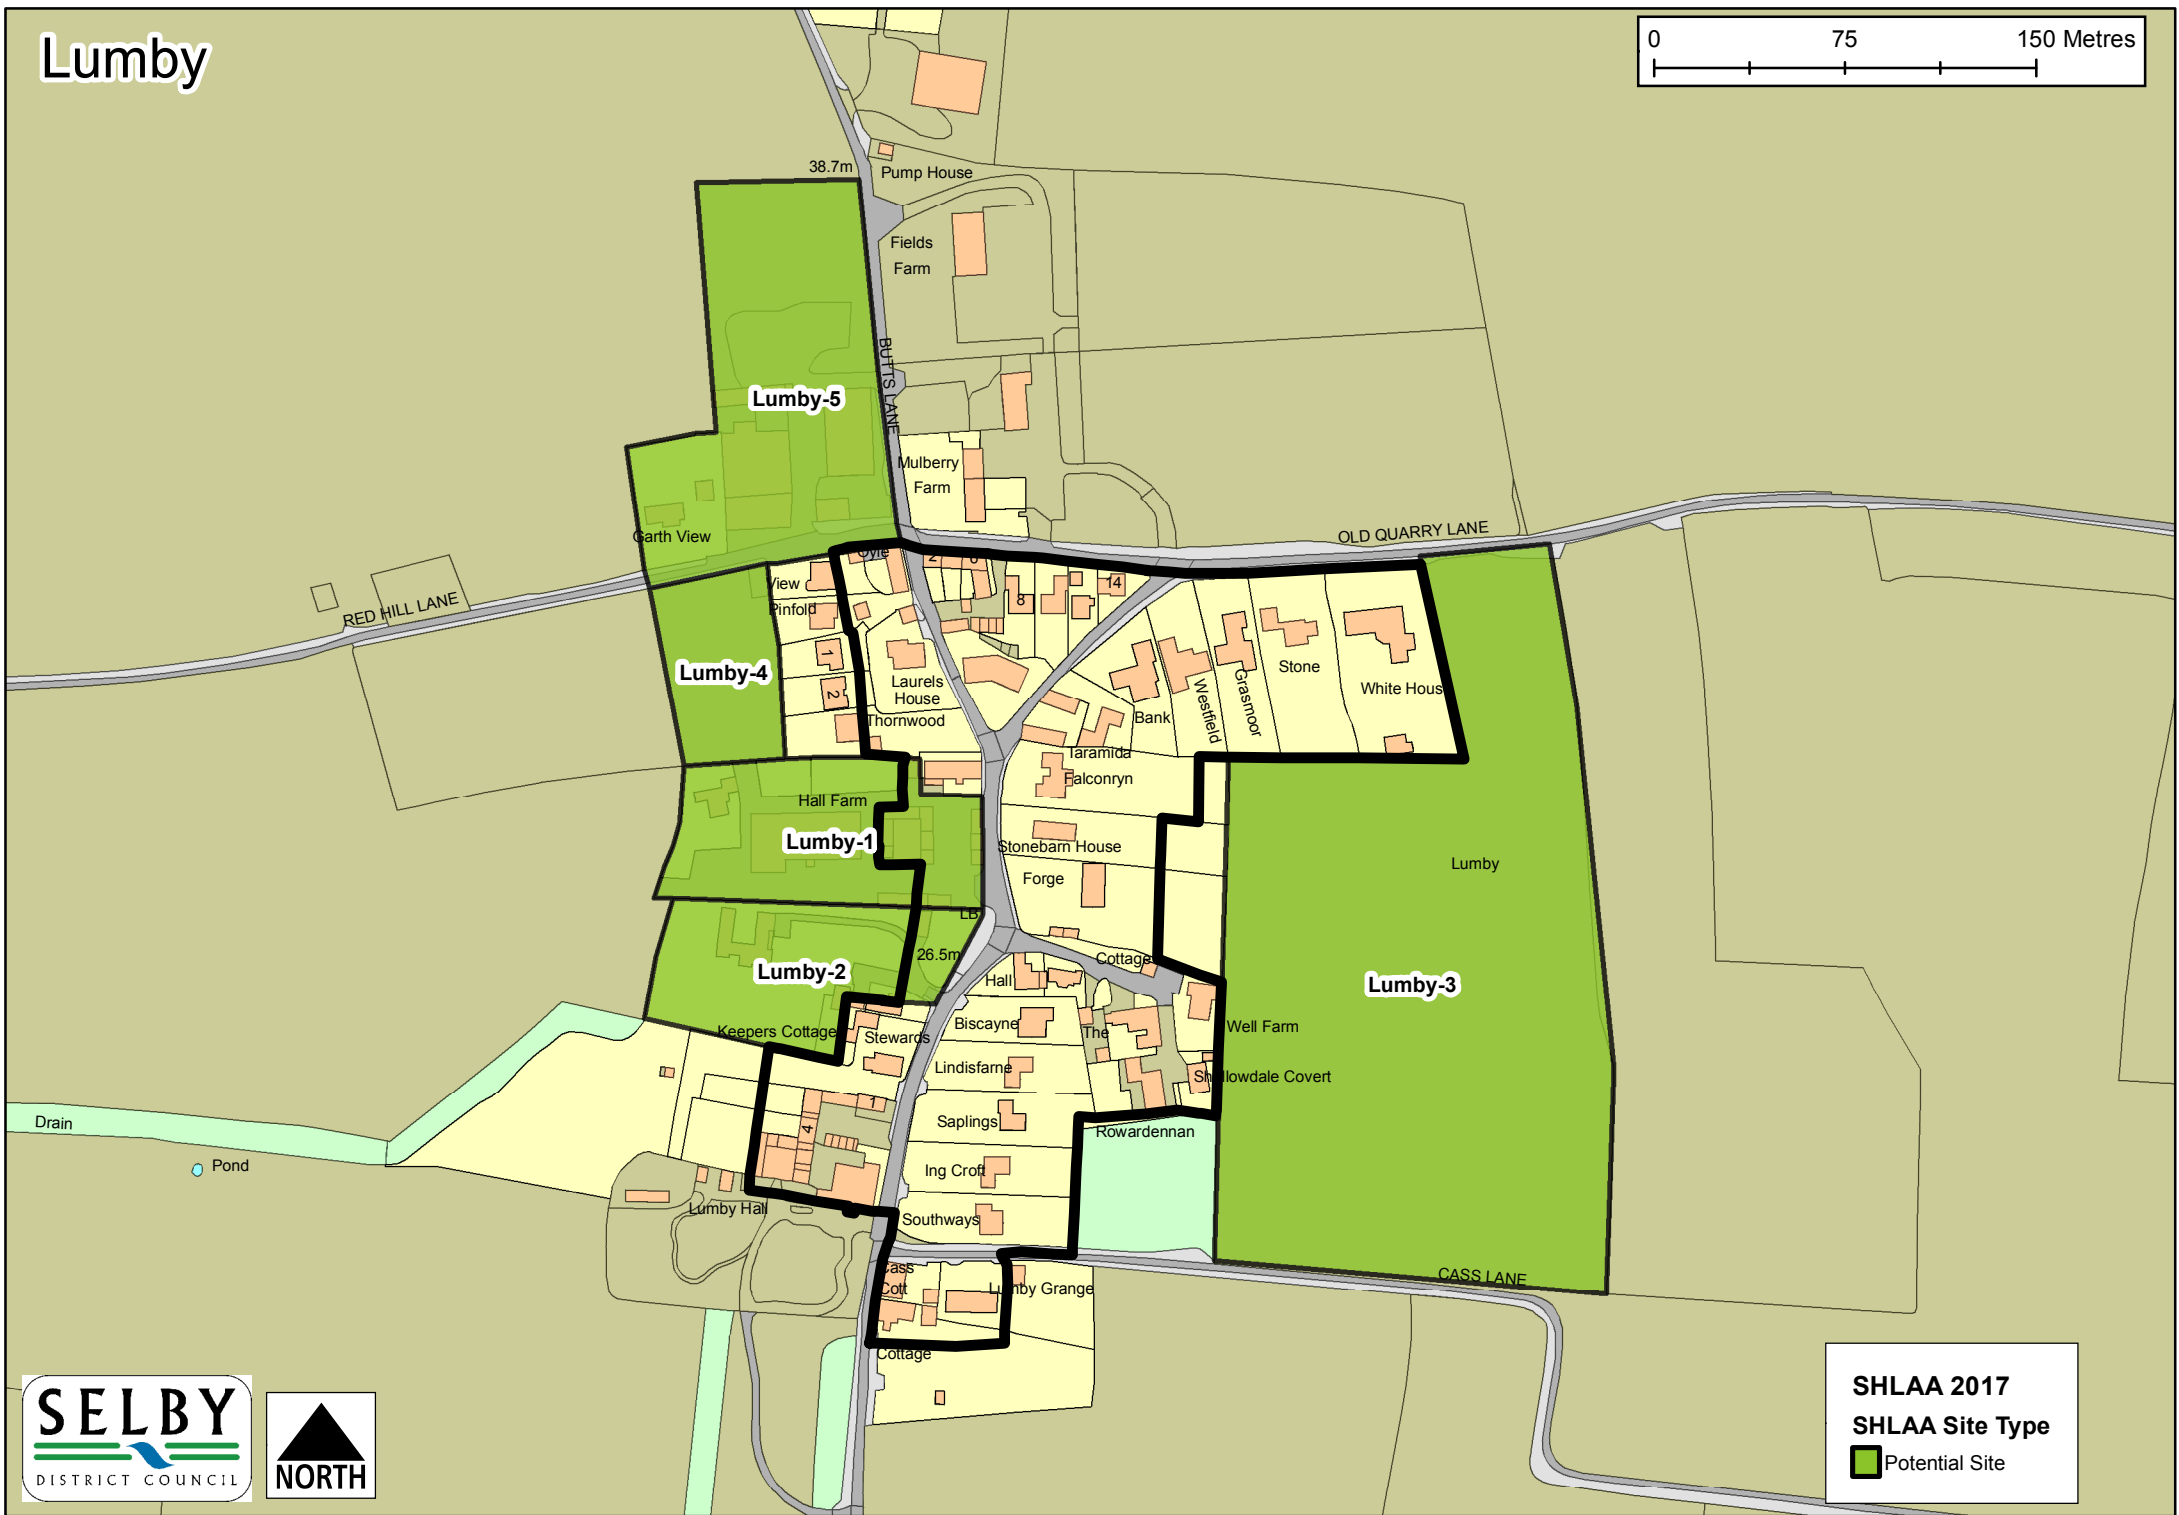

Kelfield

SHLAA 2017
SHLAA Site Type
■ Potential Site

Kellingley

SHLAA 2017
SHLAA Site Type
■ Potential Site

Kellington

SHLAA 2017
SHLAA Site Type

-  Large Planning Permission
-  Potential Site

Eggborough-2 Eggborough-26 Eggborough-1

Kirk Smeaton

SHLAA 2017
SHLAA Site Type
■ Potential Site

Little Smeaton

SHLAA 2017
SHLAA Site Type
■ Potential Site

Lumby

Newton Kyme

SHLAA 2017
SHLAA Site Type

-  Large Planning Permission
-  Potential Site

North Duffield

SHLAA 2017
SHLAA Site Type

- Large Planning Permission
- Potential Site

Osgodby

SHLAA 2017
SHLAA Site Type

- Core Strategy Allocation
- Large Planning Permission
- Potential Site
- SDLP Allocation