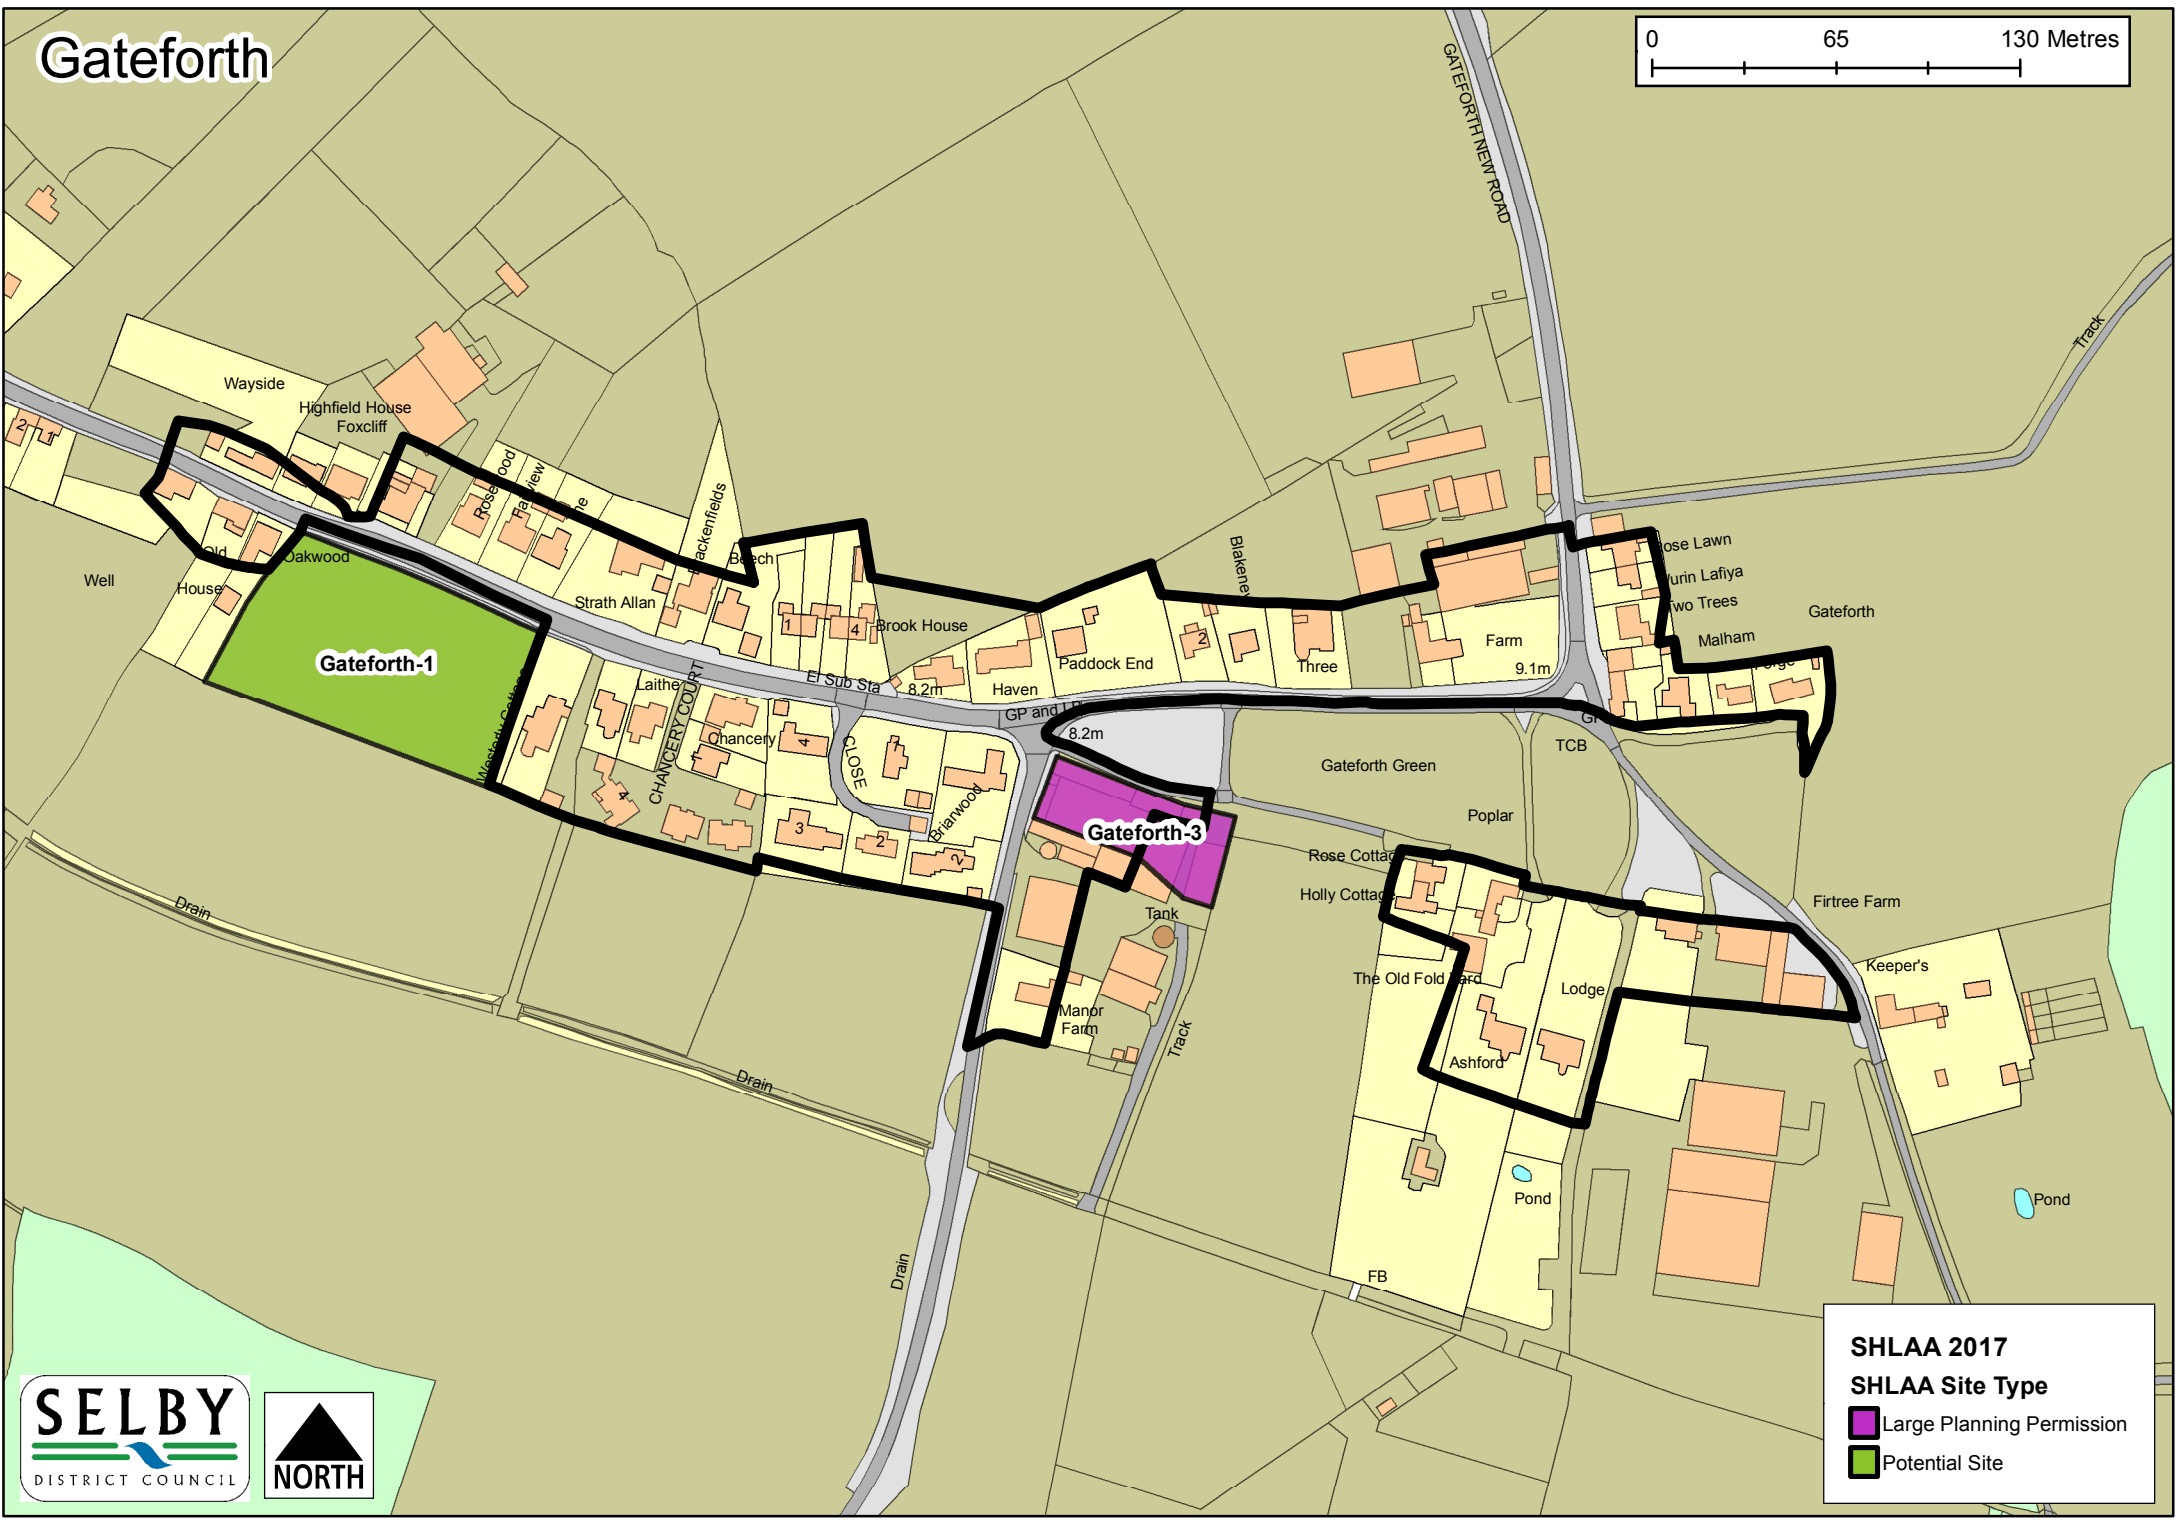

SHLAA 2017
SHLAA Site Type

-  Large Planning Permission
-  Potential Site
-  SDLP Allocation

Escrick

SHLAA 2017
SHLAA Site Type
■ Potential Site

Fairburn

SHLAA 2017
SHLAA Site Type

-  Large Planning Permission
-  Potential Site

Gateforth

SHLAA 2017
SHLAA Site Type

-  Large Planning Permission
-  Potential Site

Great Heck

SHLAA 2017
SHLAA Site Type
■ Potential Site

Hambleton

SHLAA 2017
SHLAA Site Type

-  Large Planning Permission
-  Potential Site