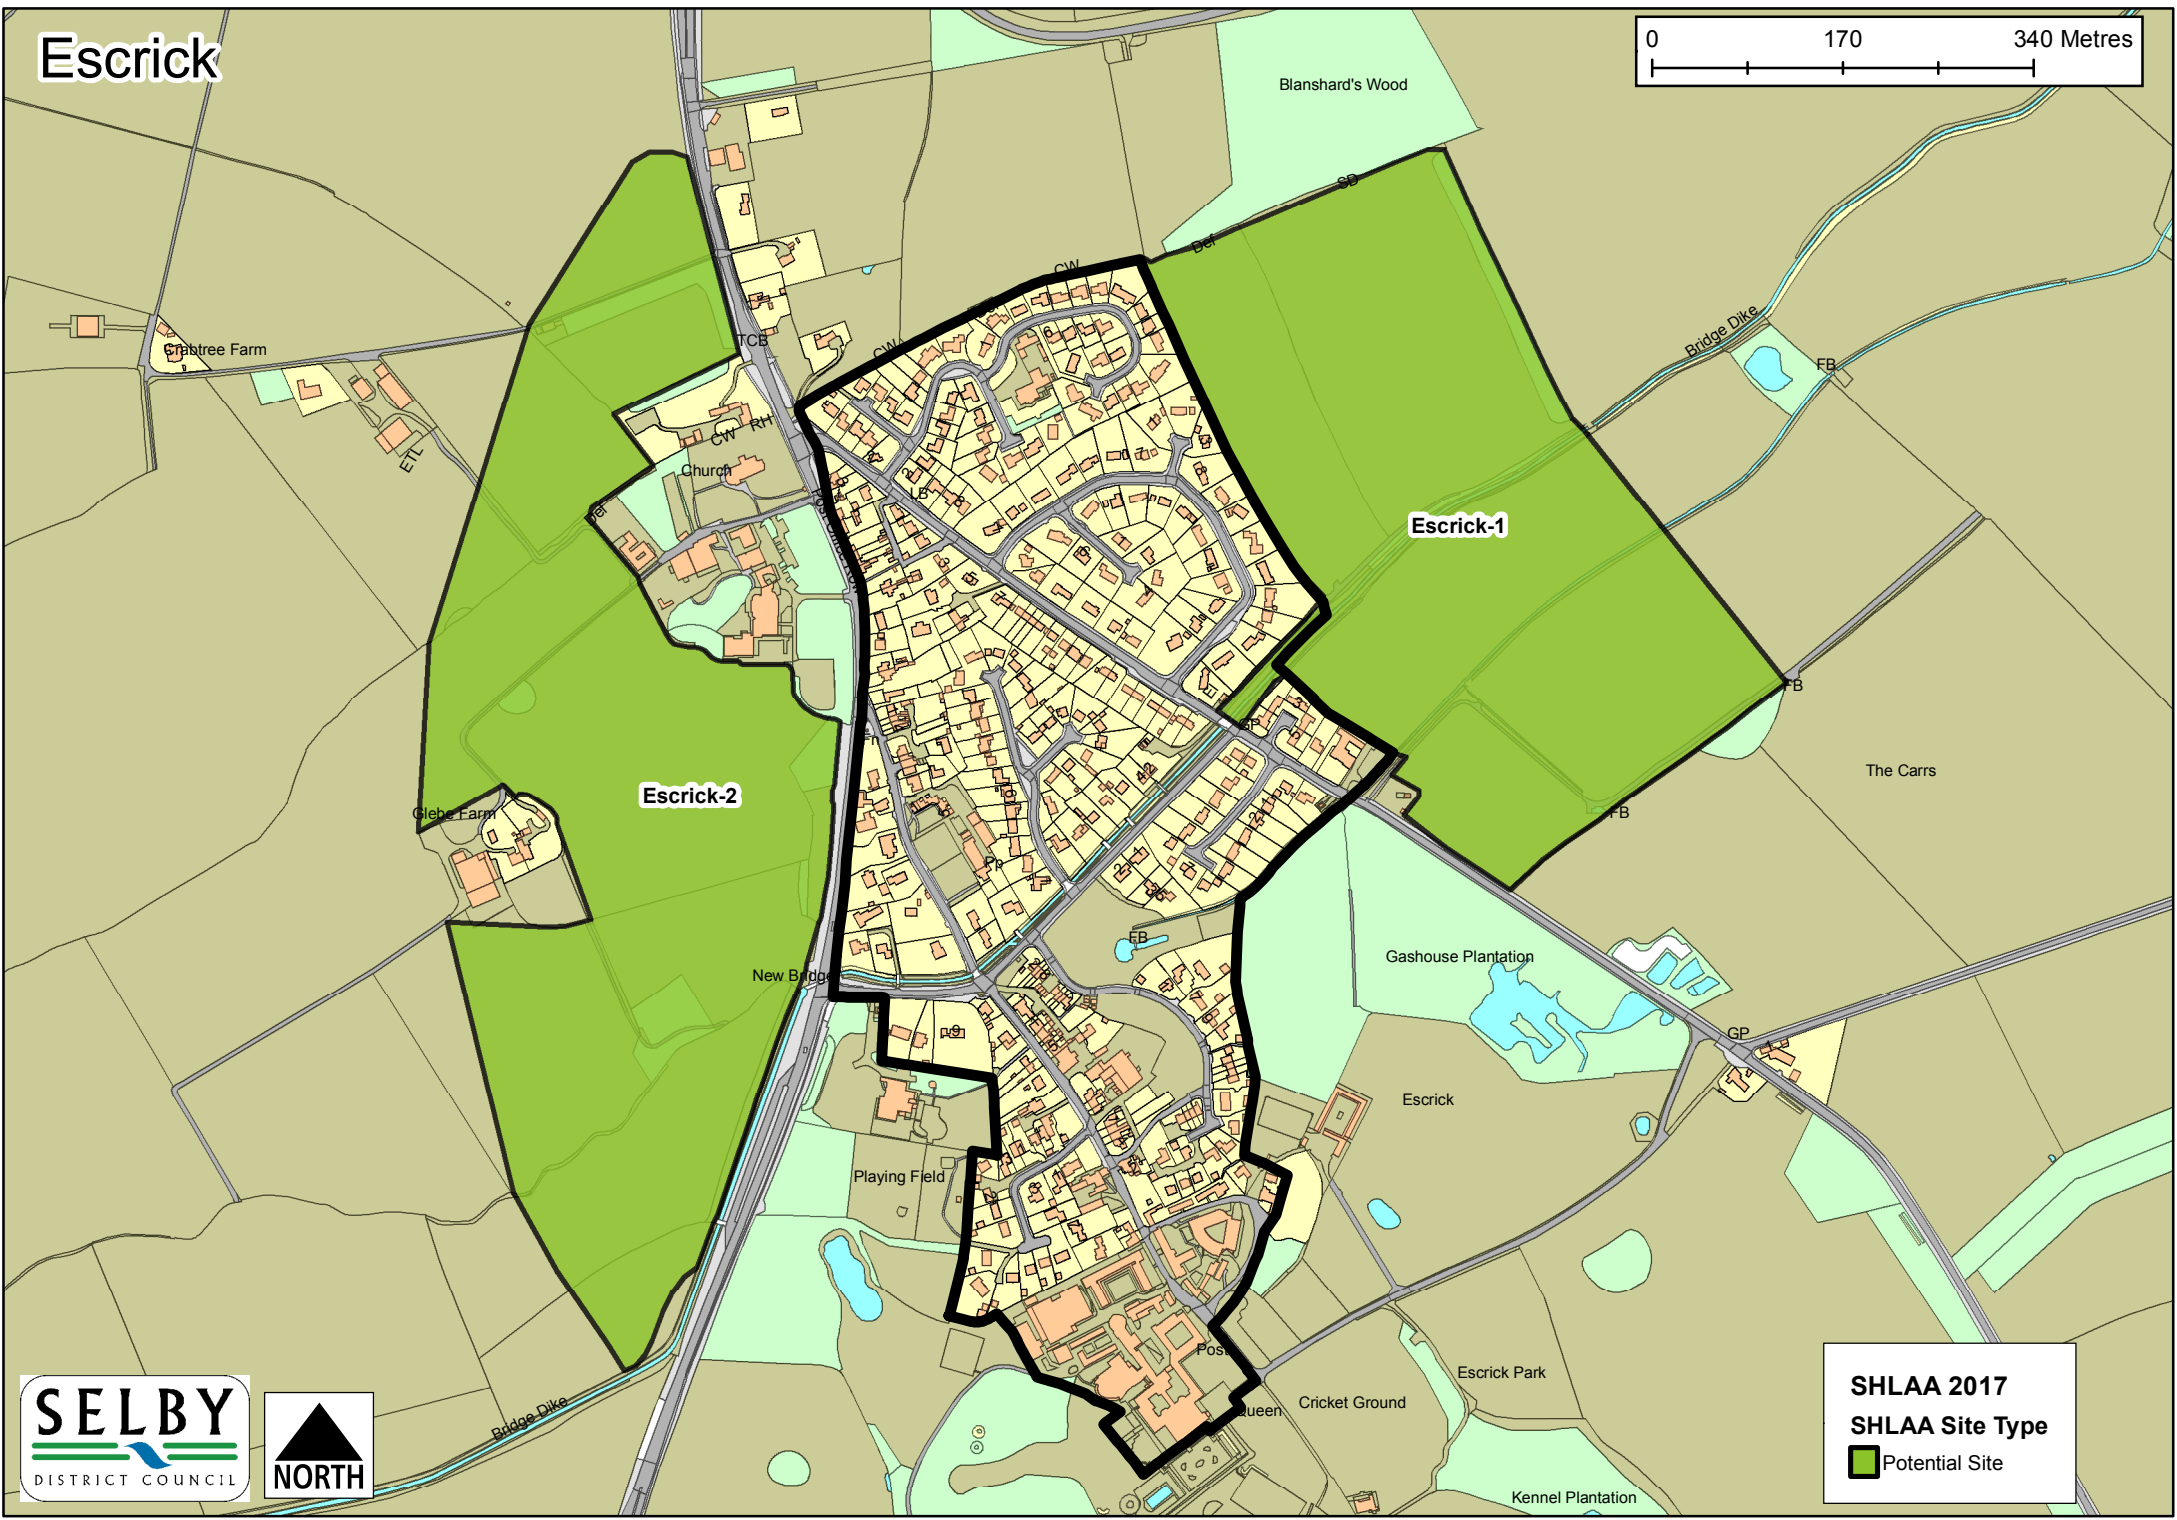

-  Large Planning Permission
-  Potential Site

Cliffe

SHLAA 2017
SHLAA Site Type

-  Large Planning Permission
-  Potential Site

Drax

SHLAA 2017
SHLAA Site Type

- Large Planning Permission
- Potential Site

Eggborough

SHLAA 2017
SHLAA Site Type

-  Large Planning Permission
-  Potential Site
-  SDLP Allocation

Escrick

SHLAA 2017
SHLAA Site Type
■ Potential Site

Fairburn

SHLAA 2017
SHLAA Site Type

-  Large Planning Permission
-  Potential Site

Gateforth

SHLAA 2017
SHLAA Site Type

-  Large Planning Permission
-  Potential Site

Great Heck

SHLAA 2017
SHLAA Site Type
■ Potential Site

Hambleton

SHLAA 2017
SHLAA Site Type

-  Large Planning Permission
-  Potential Site