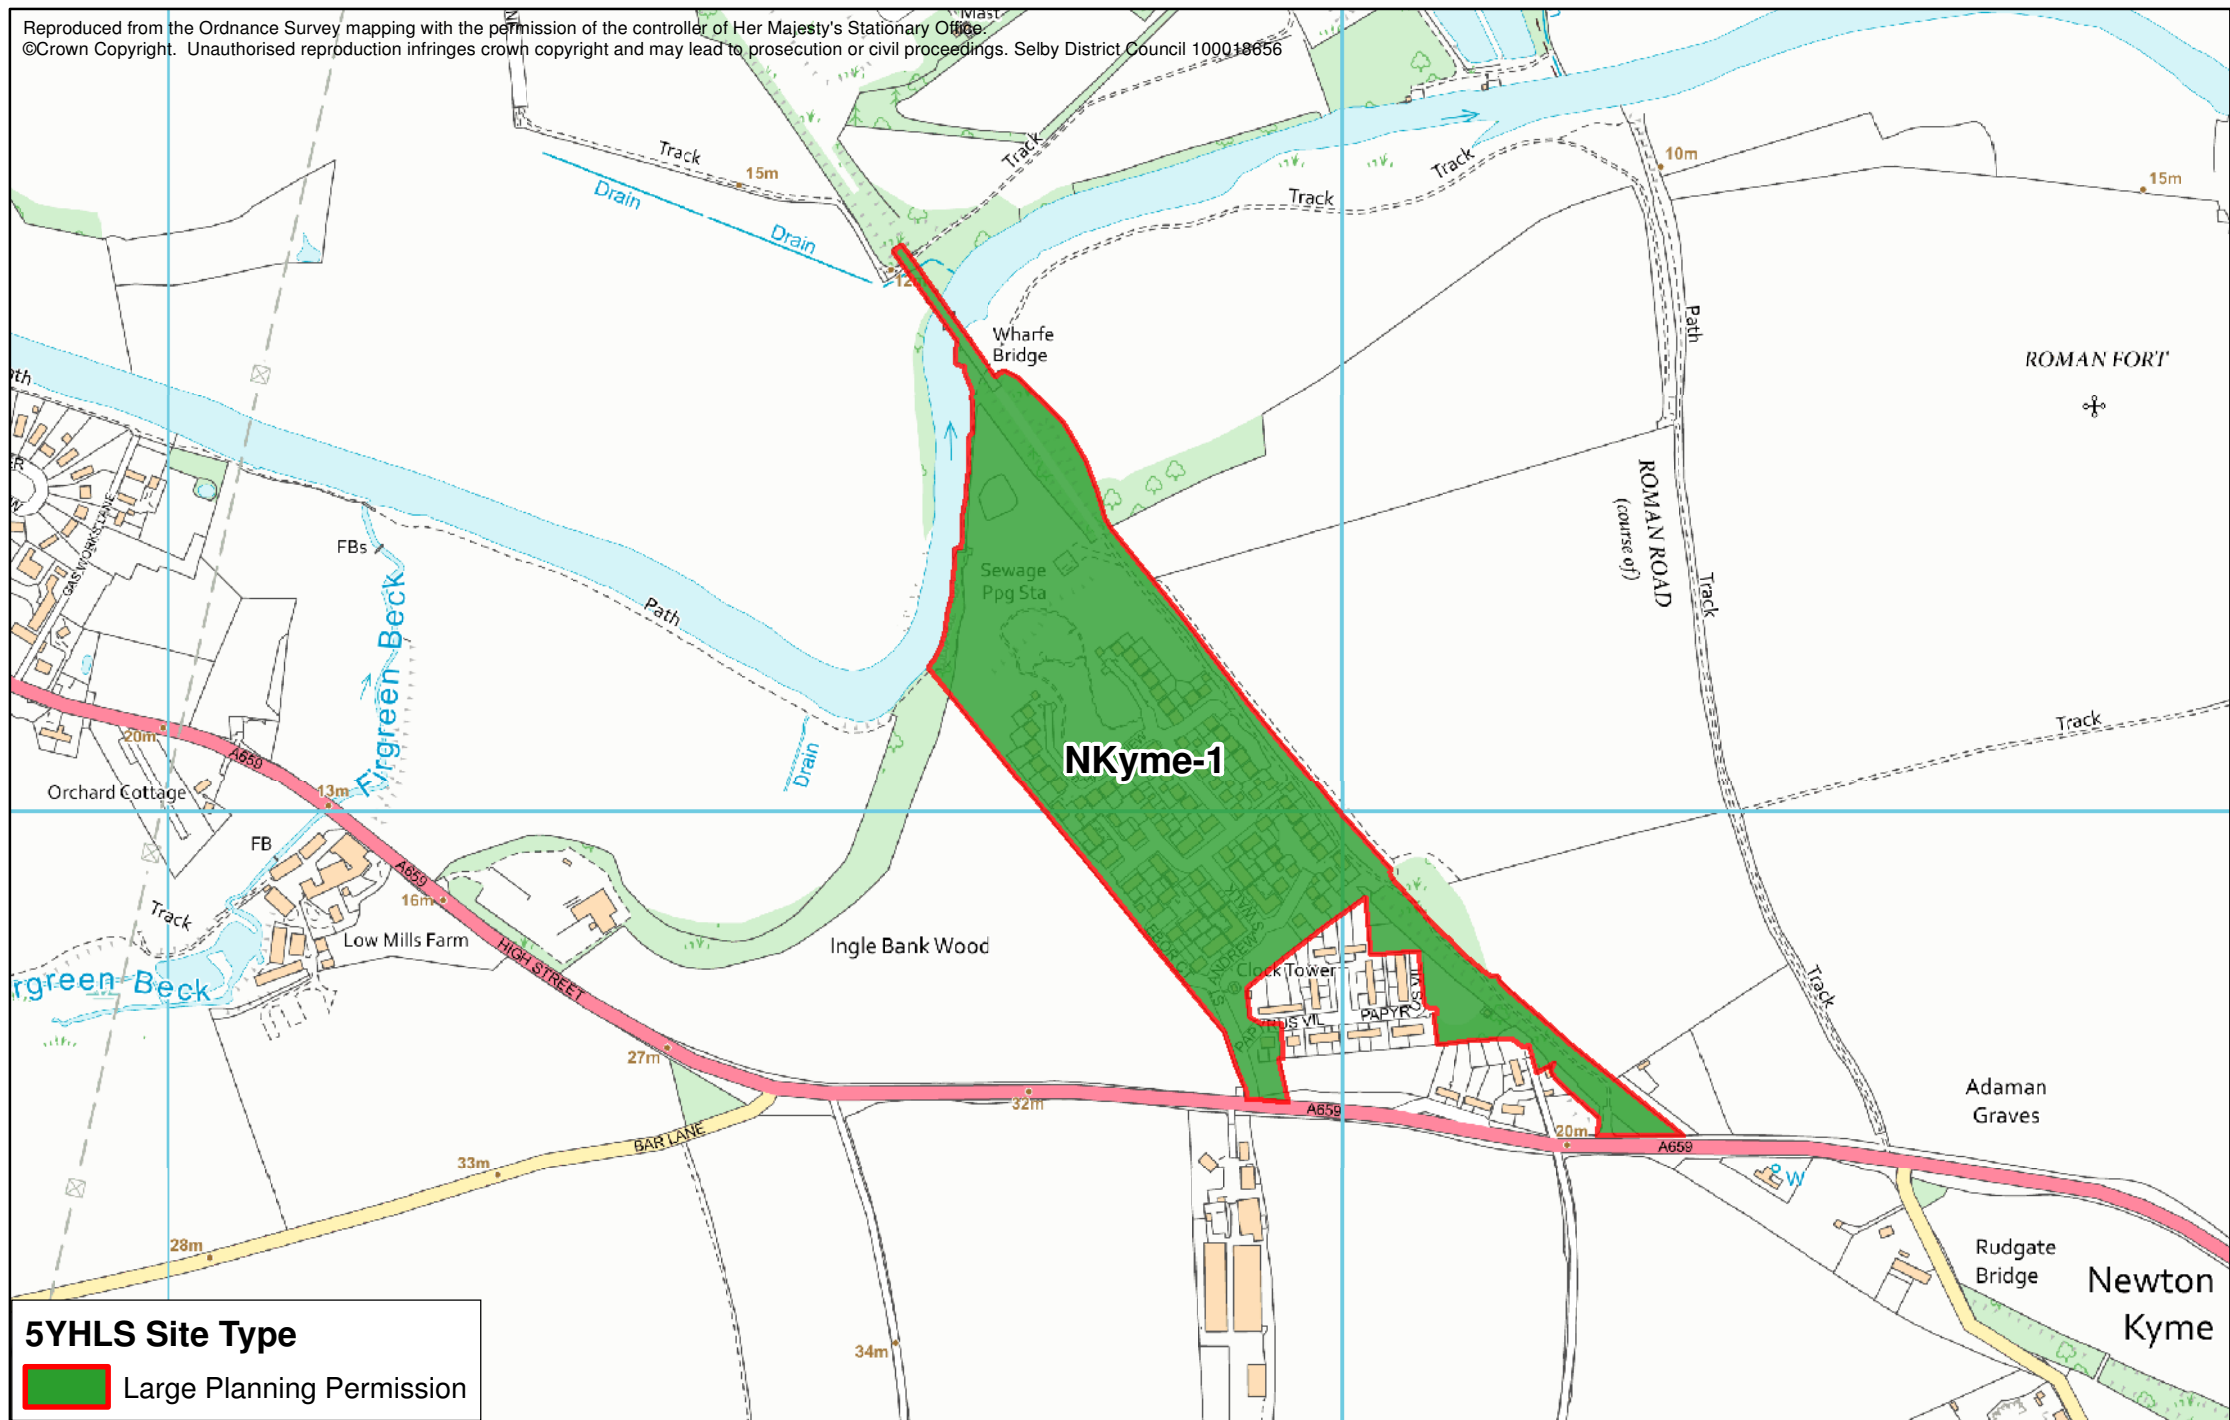

5YHLS Site Type
Large Planning Permission

Newton Kyme