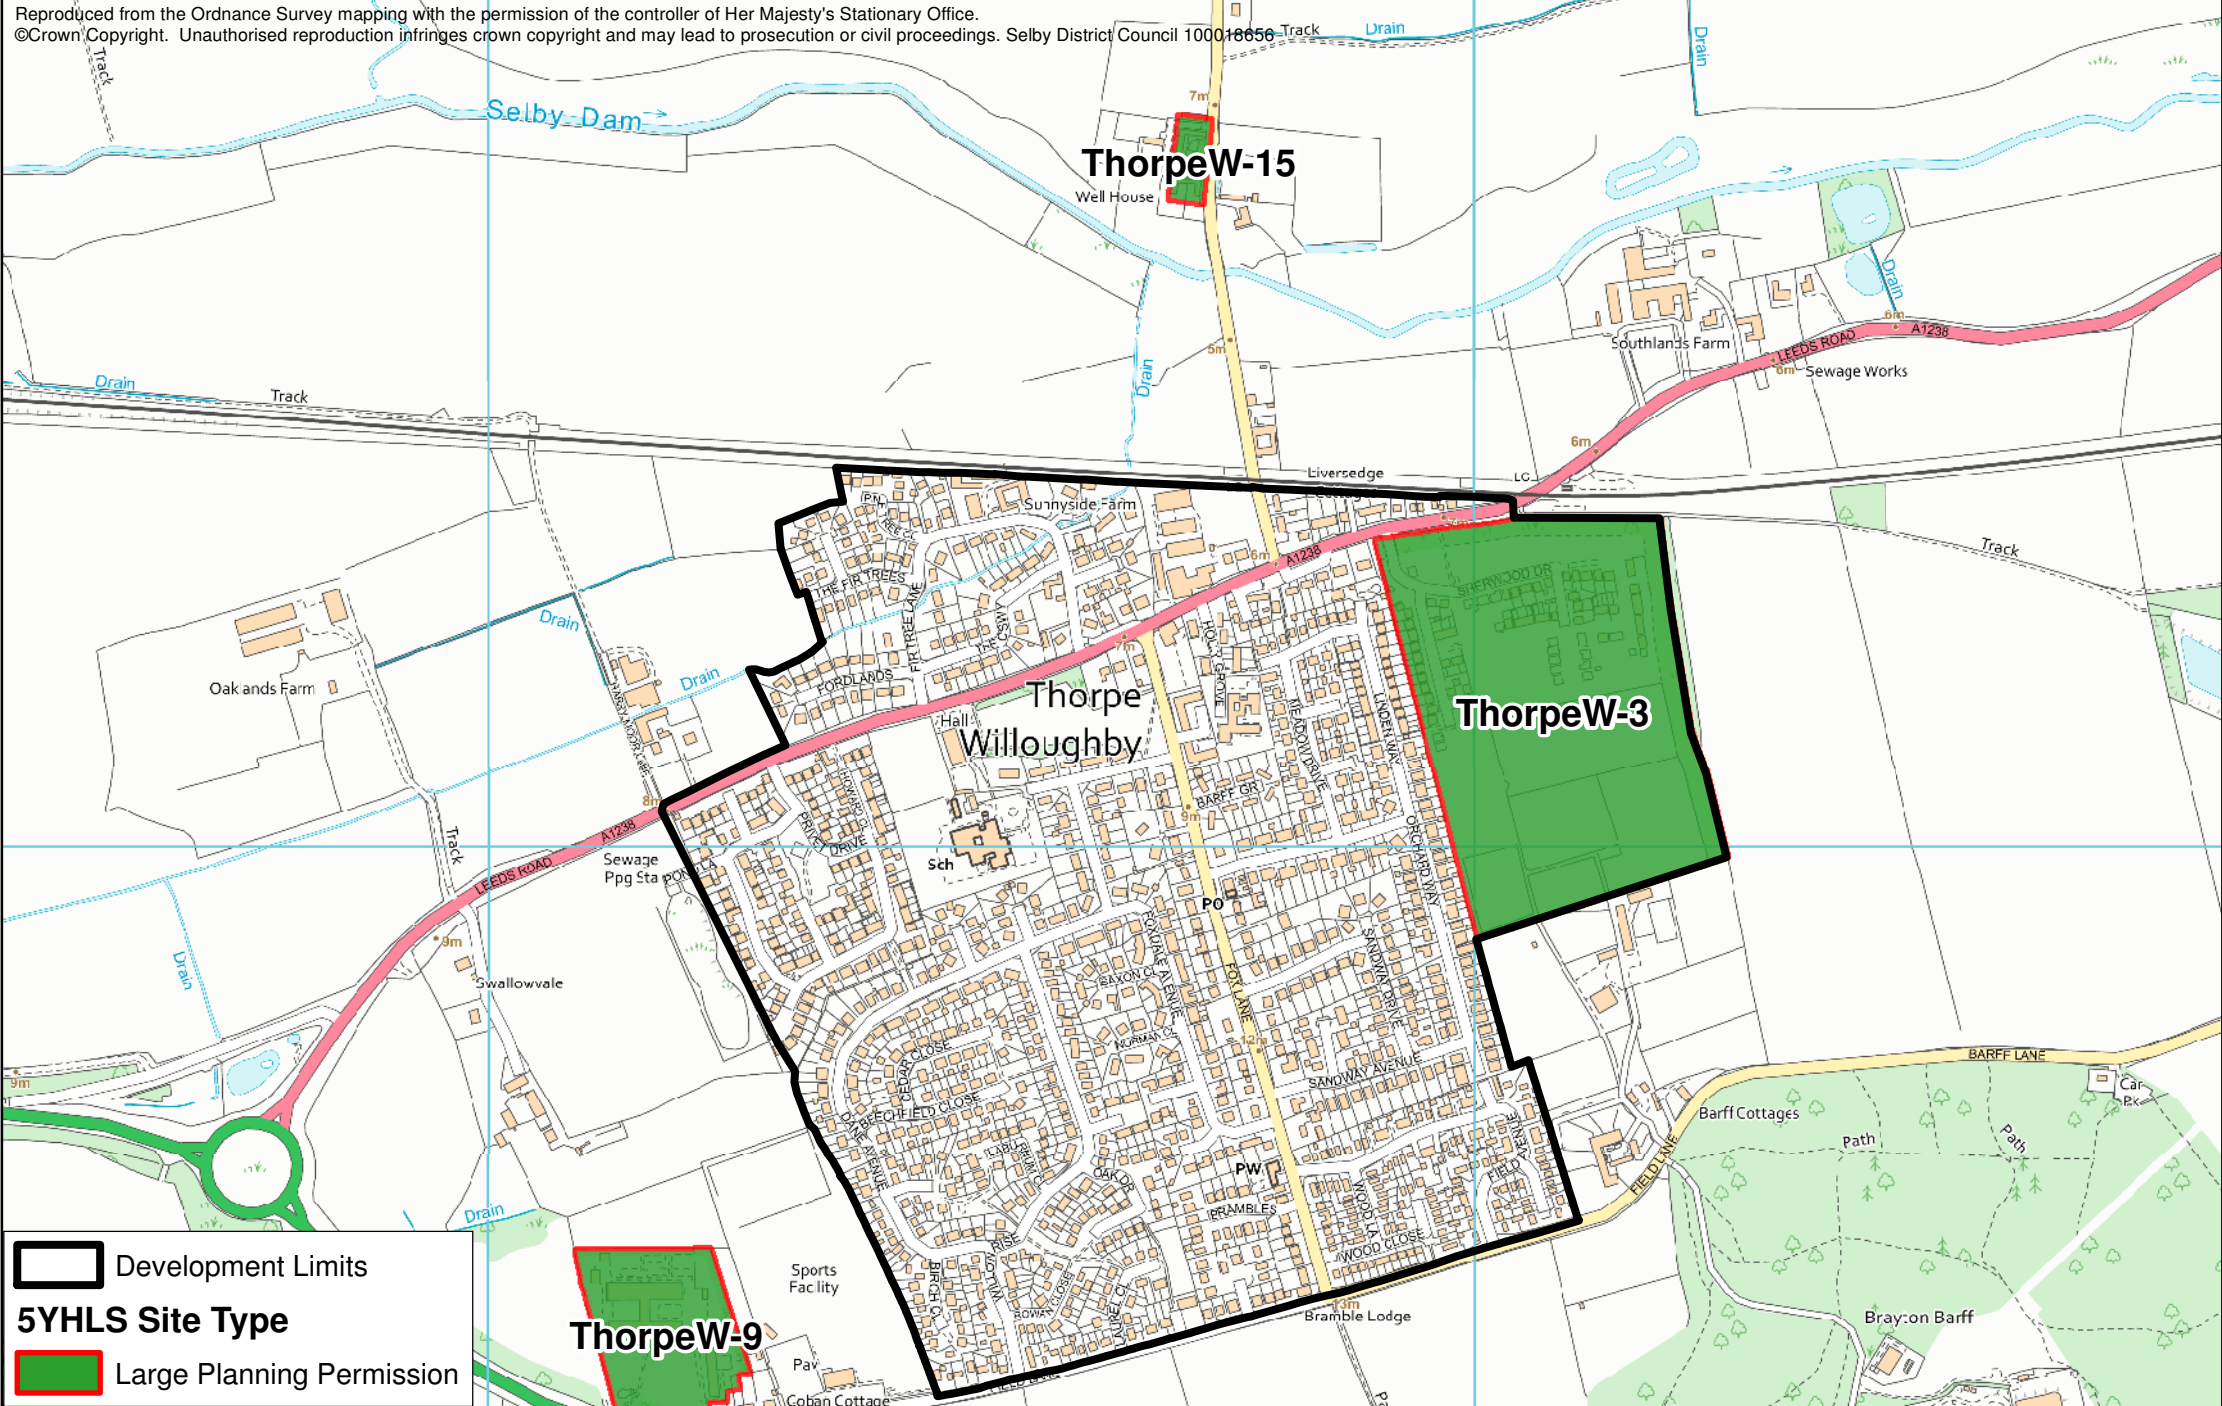

Thorpe Willoughby