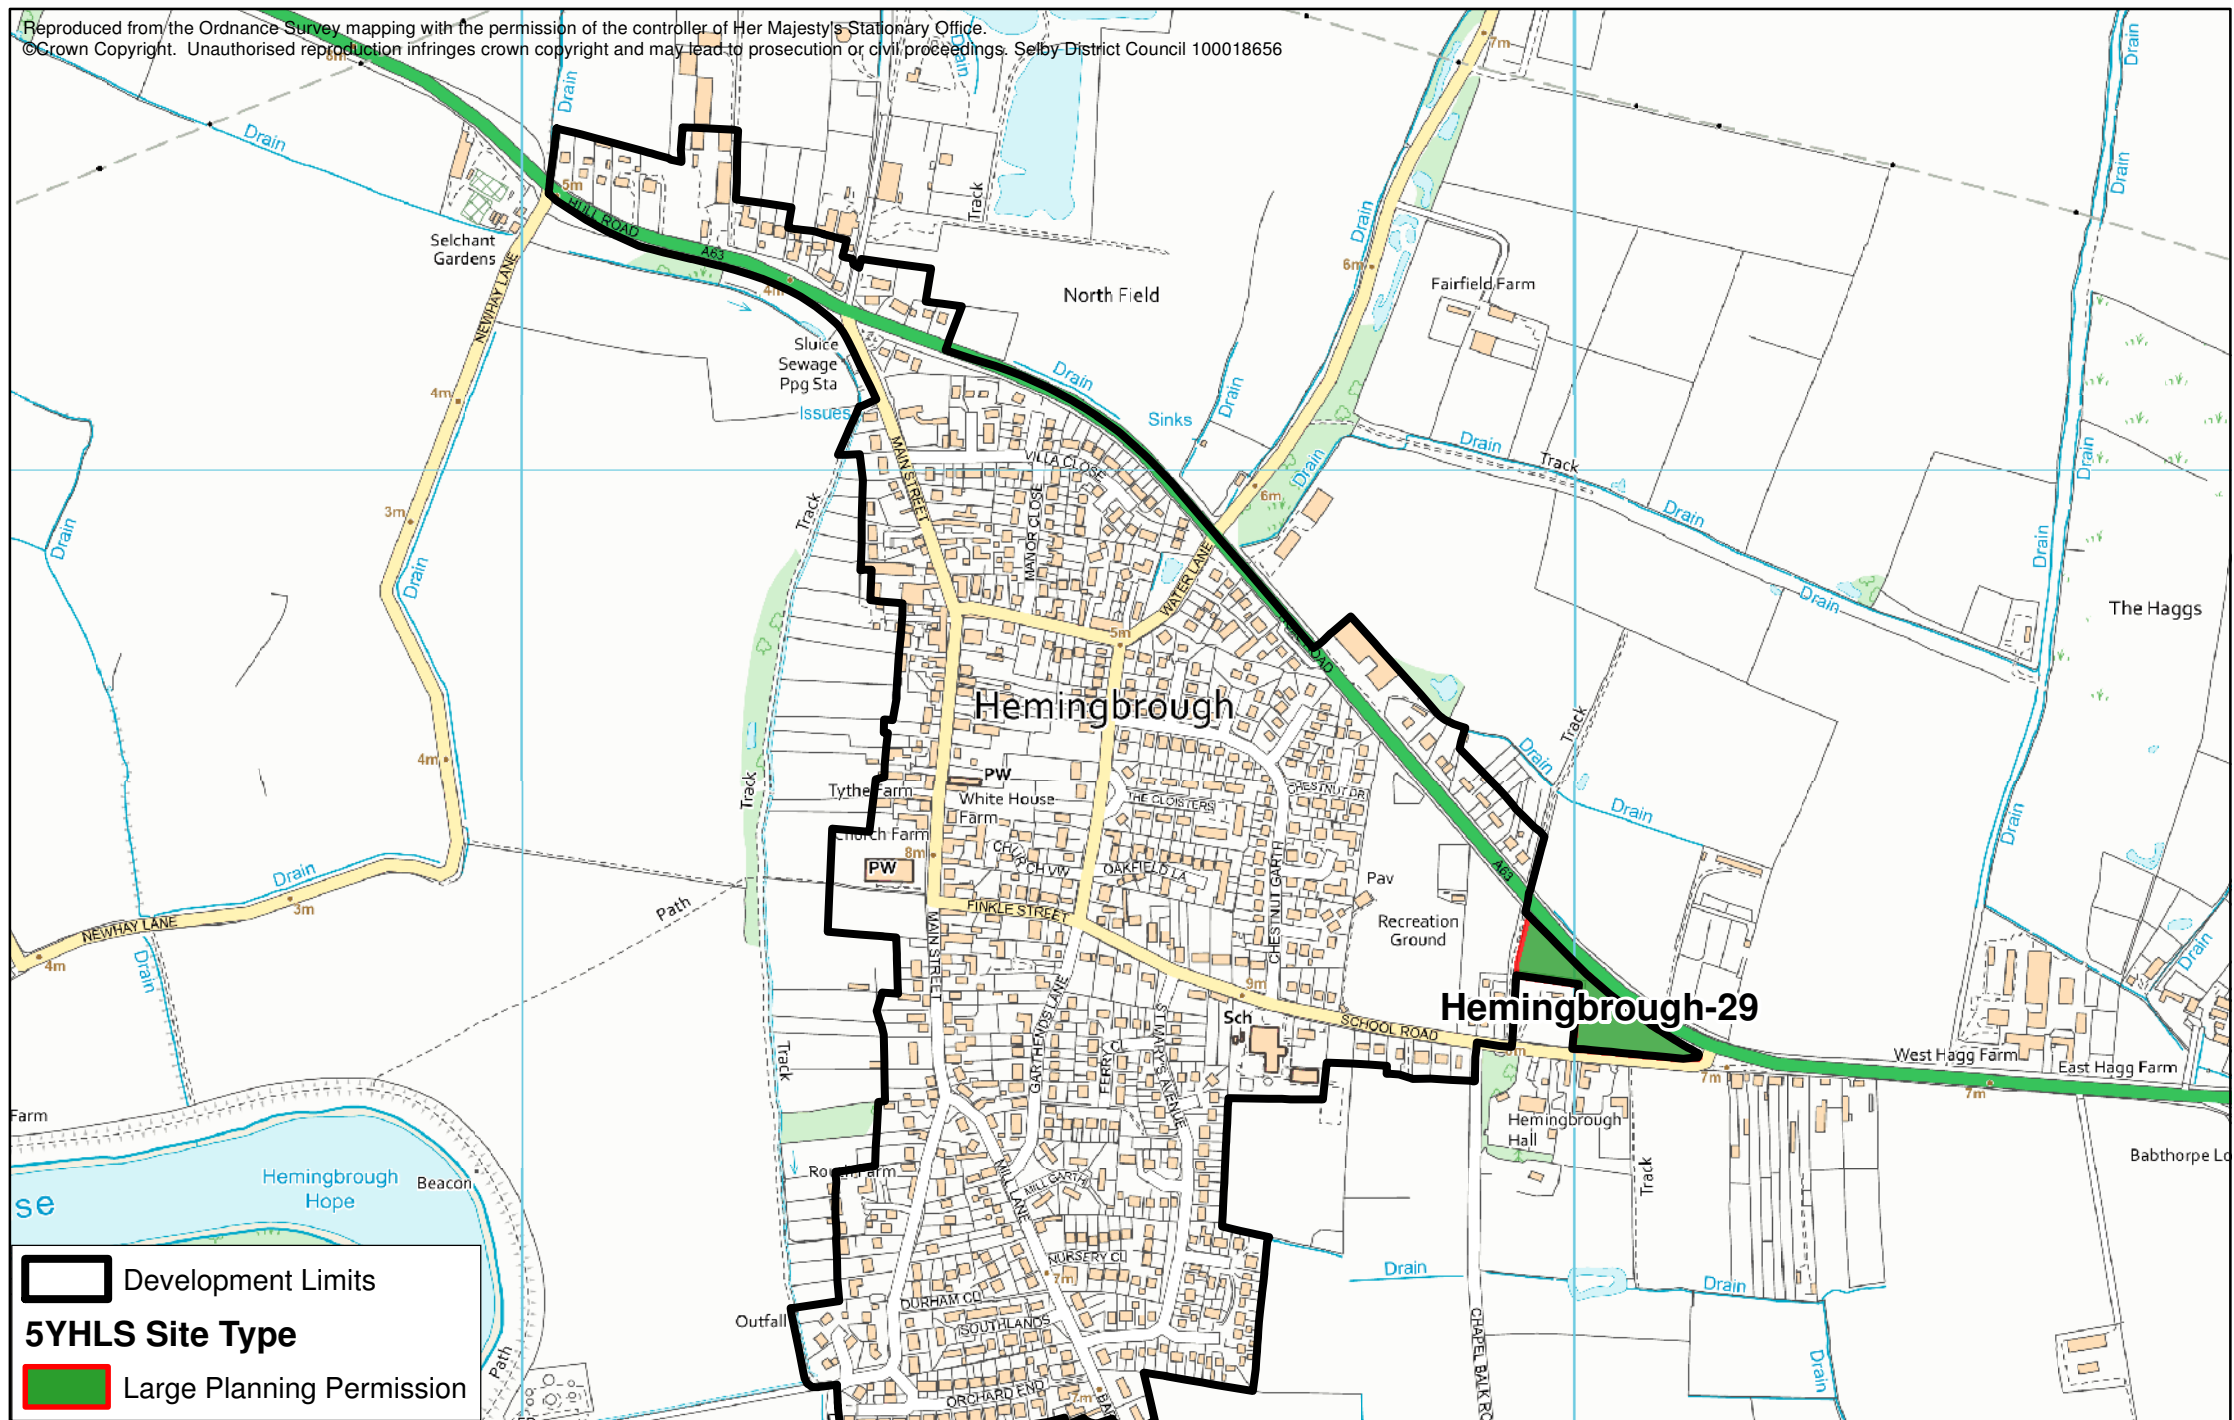

Hemingbrough