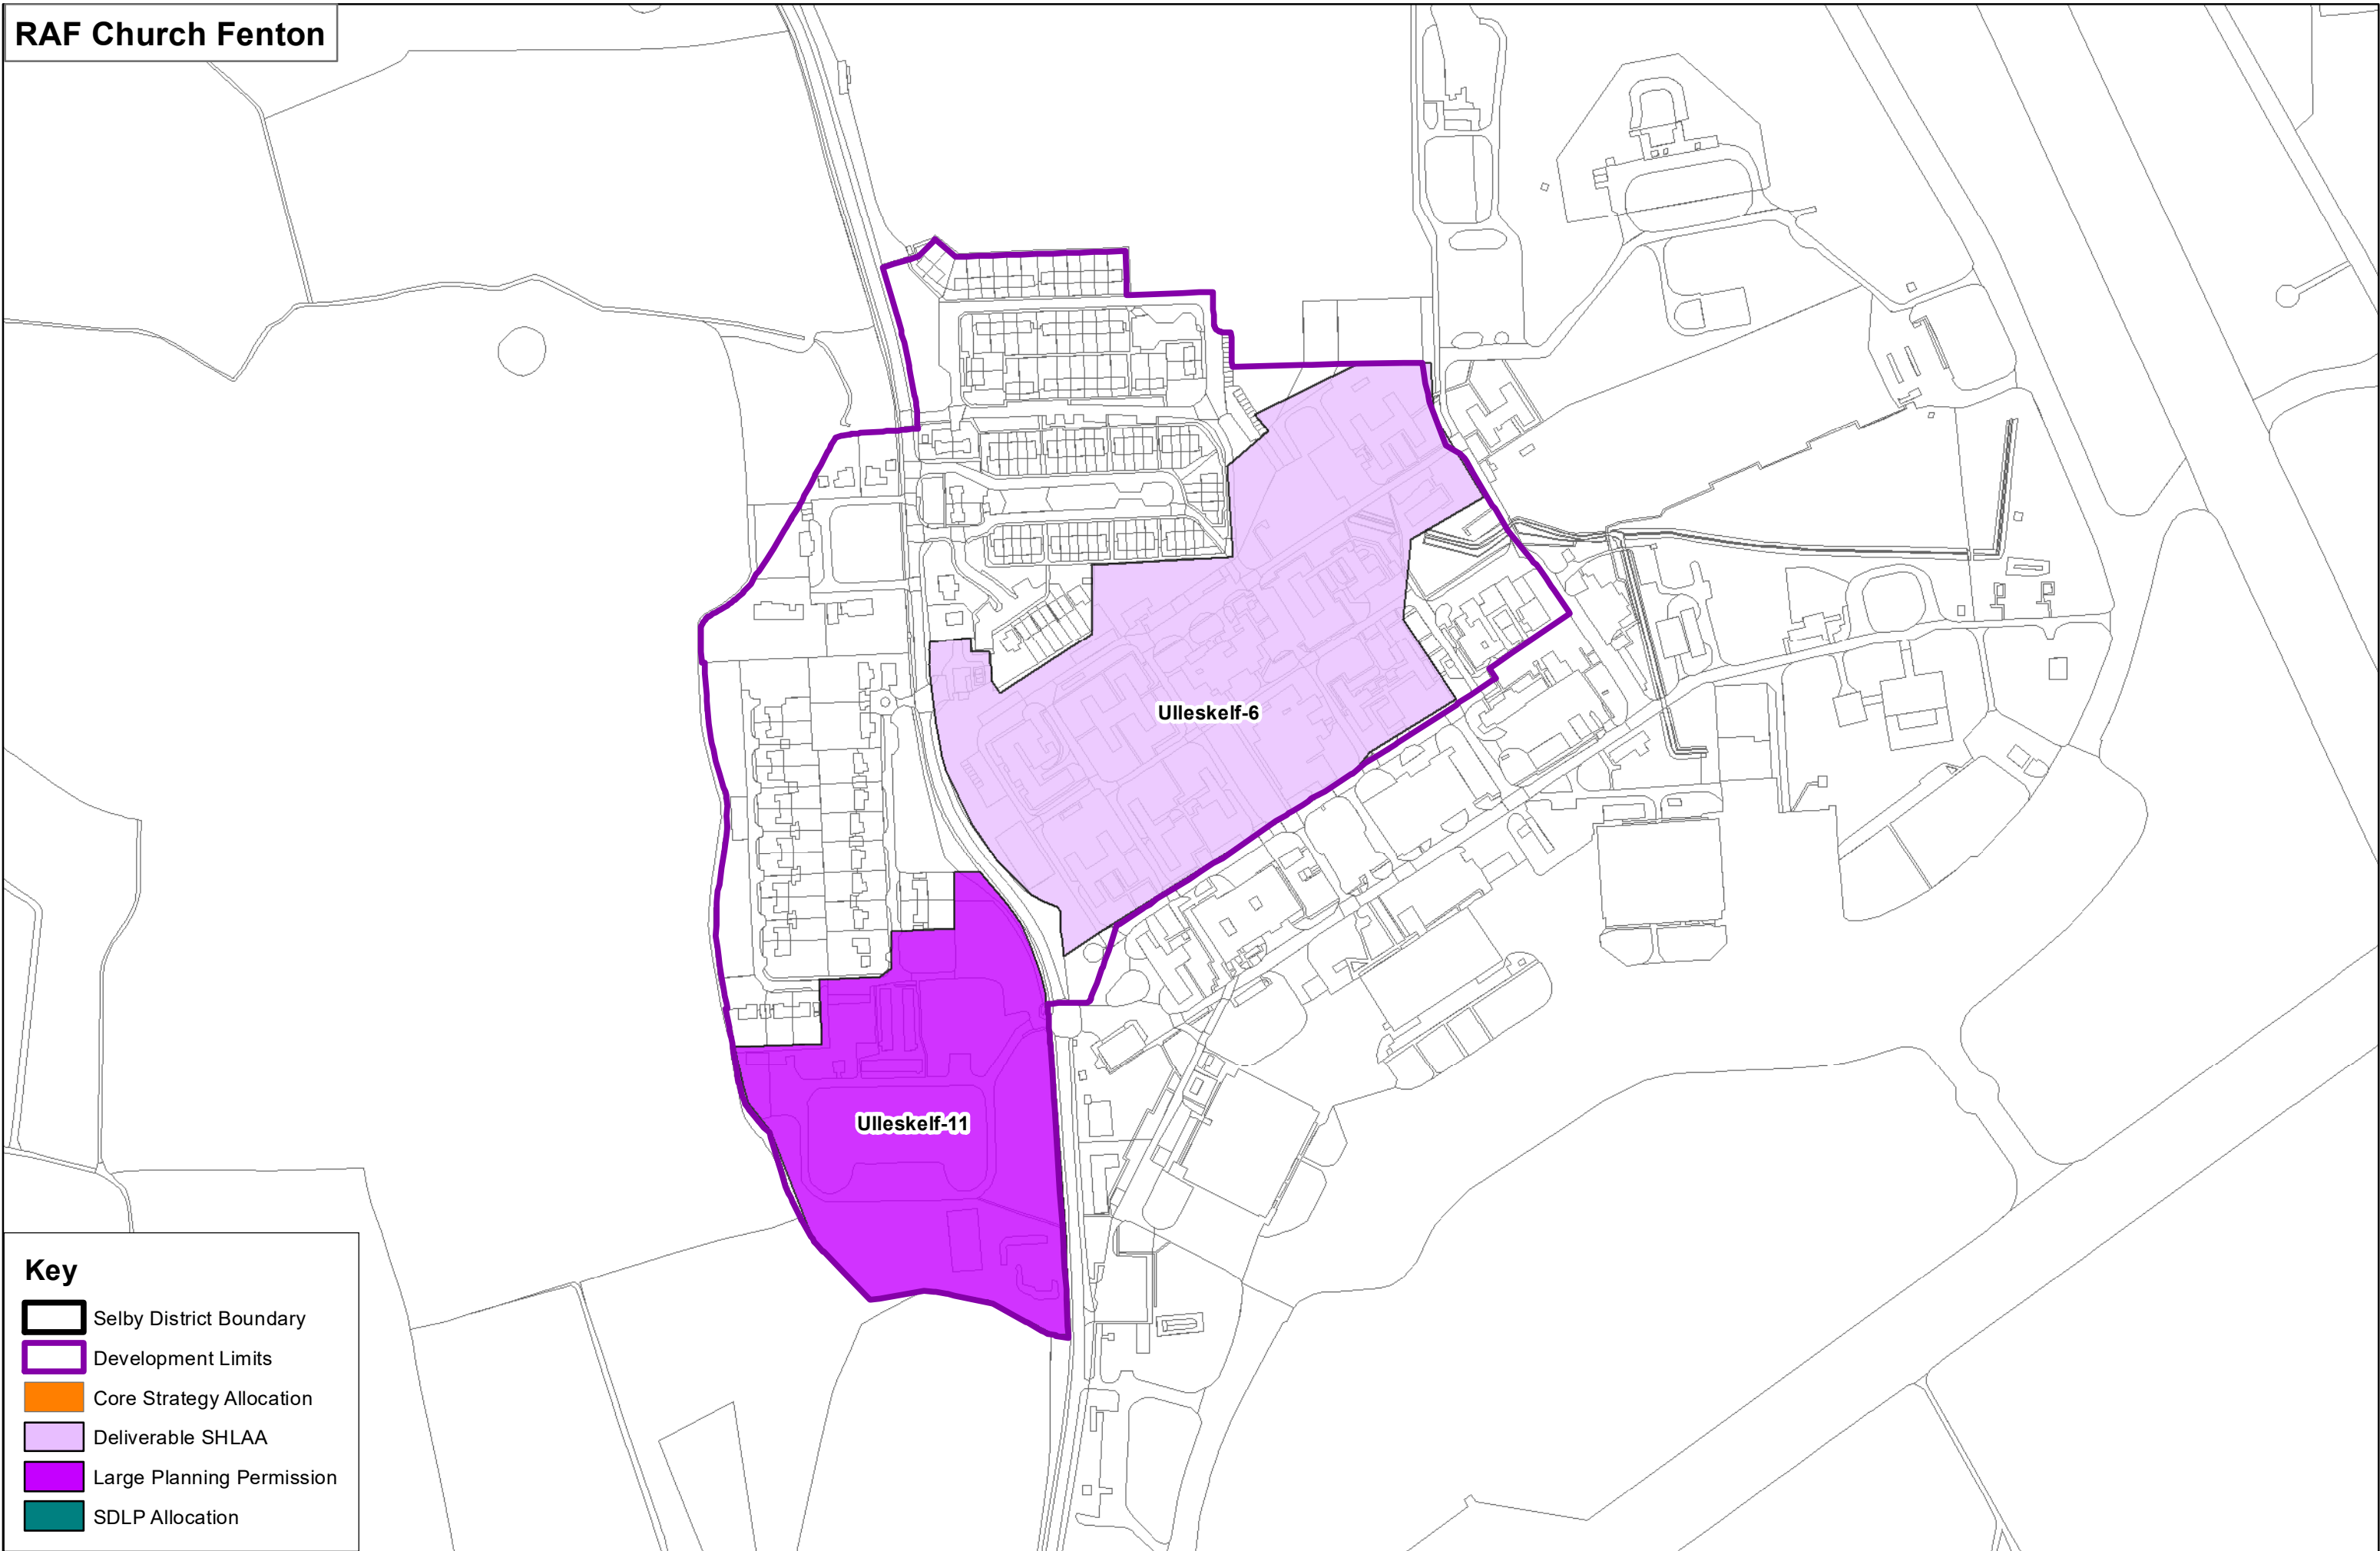

Cawood

Key

- Selby District Boundary
- Development Limits
- Core Strategy Allocation
- Deliverable SHLAA
- Large Planning Permission
- SDLP Allocation

Eggborough

Key

-  Selby District Boundary
-  Development Limits
-  Core Strategy Allocation
-  Deliverable SHLAA
-  Large Planning Permission
-  SDLP Allocation

Key

-  Selby District Boundary
-  Development Limits
-  Core Strategy Allocation
-  Deliverable SHLAA
-  Large Planning Permission
-  SDLP Allocation

North Duffield

Key

- Selby District Boundary
- Development Limits
- Core Strategy Allocation
- Deliverable SHLAA
- Large Planning Permission
- SDLP Allocation

Osgodby

Key

-  Selby District Boundary
-  Development Limits
-  Core Strategy Allocation
-  Deliverable SHLAA
-  Large Planning Permission
-  SDLP Allocation

Key

-  Selby District Boundary
-  Development Limits
-  Core Strategy Allocation
-  Deliverable SHLAA
-  Large Planning Permission
-  SDLP Allocation

Key

- Selby District Boundary
- Development Limits
- Core Strategy Allocation
- Deliverable SHLAA
- Large Planning Permission
- SDLP Allocation

Selby Town Centre

Selby-21

Key

- Selby District Boundary
- Development Limits
- Core Strategy Allocation
- Deliverable SHLAA
- Large Planning Permission
- SDLP Allocation