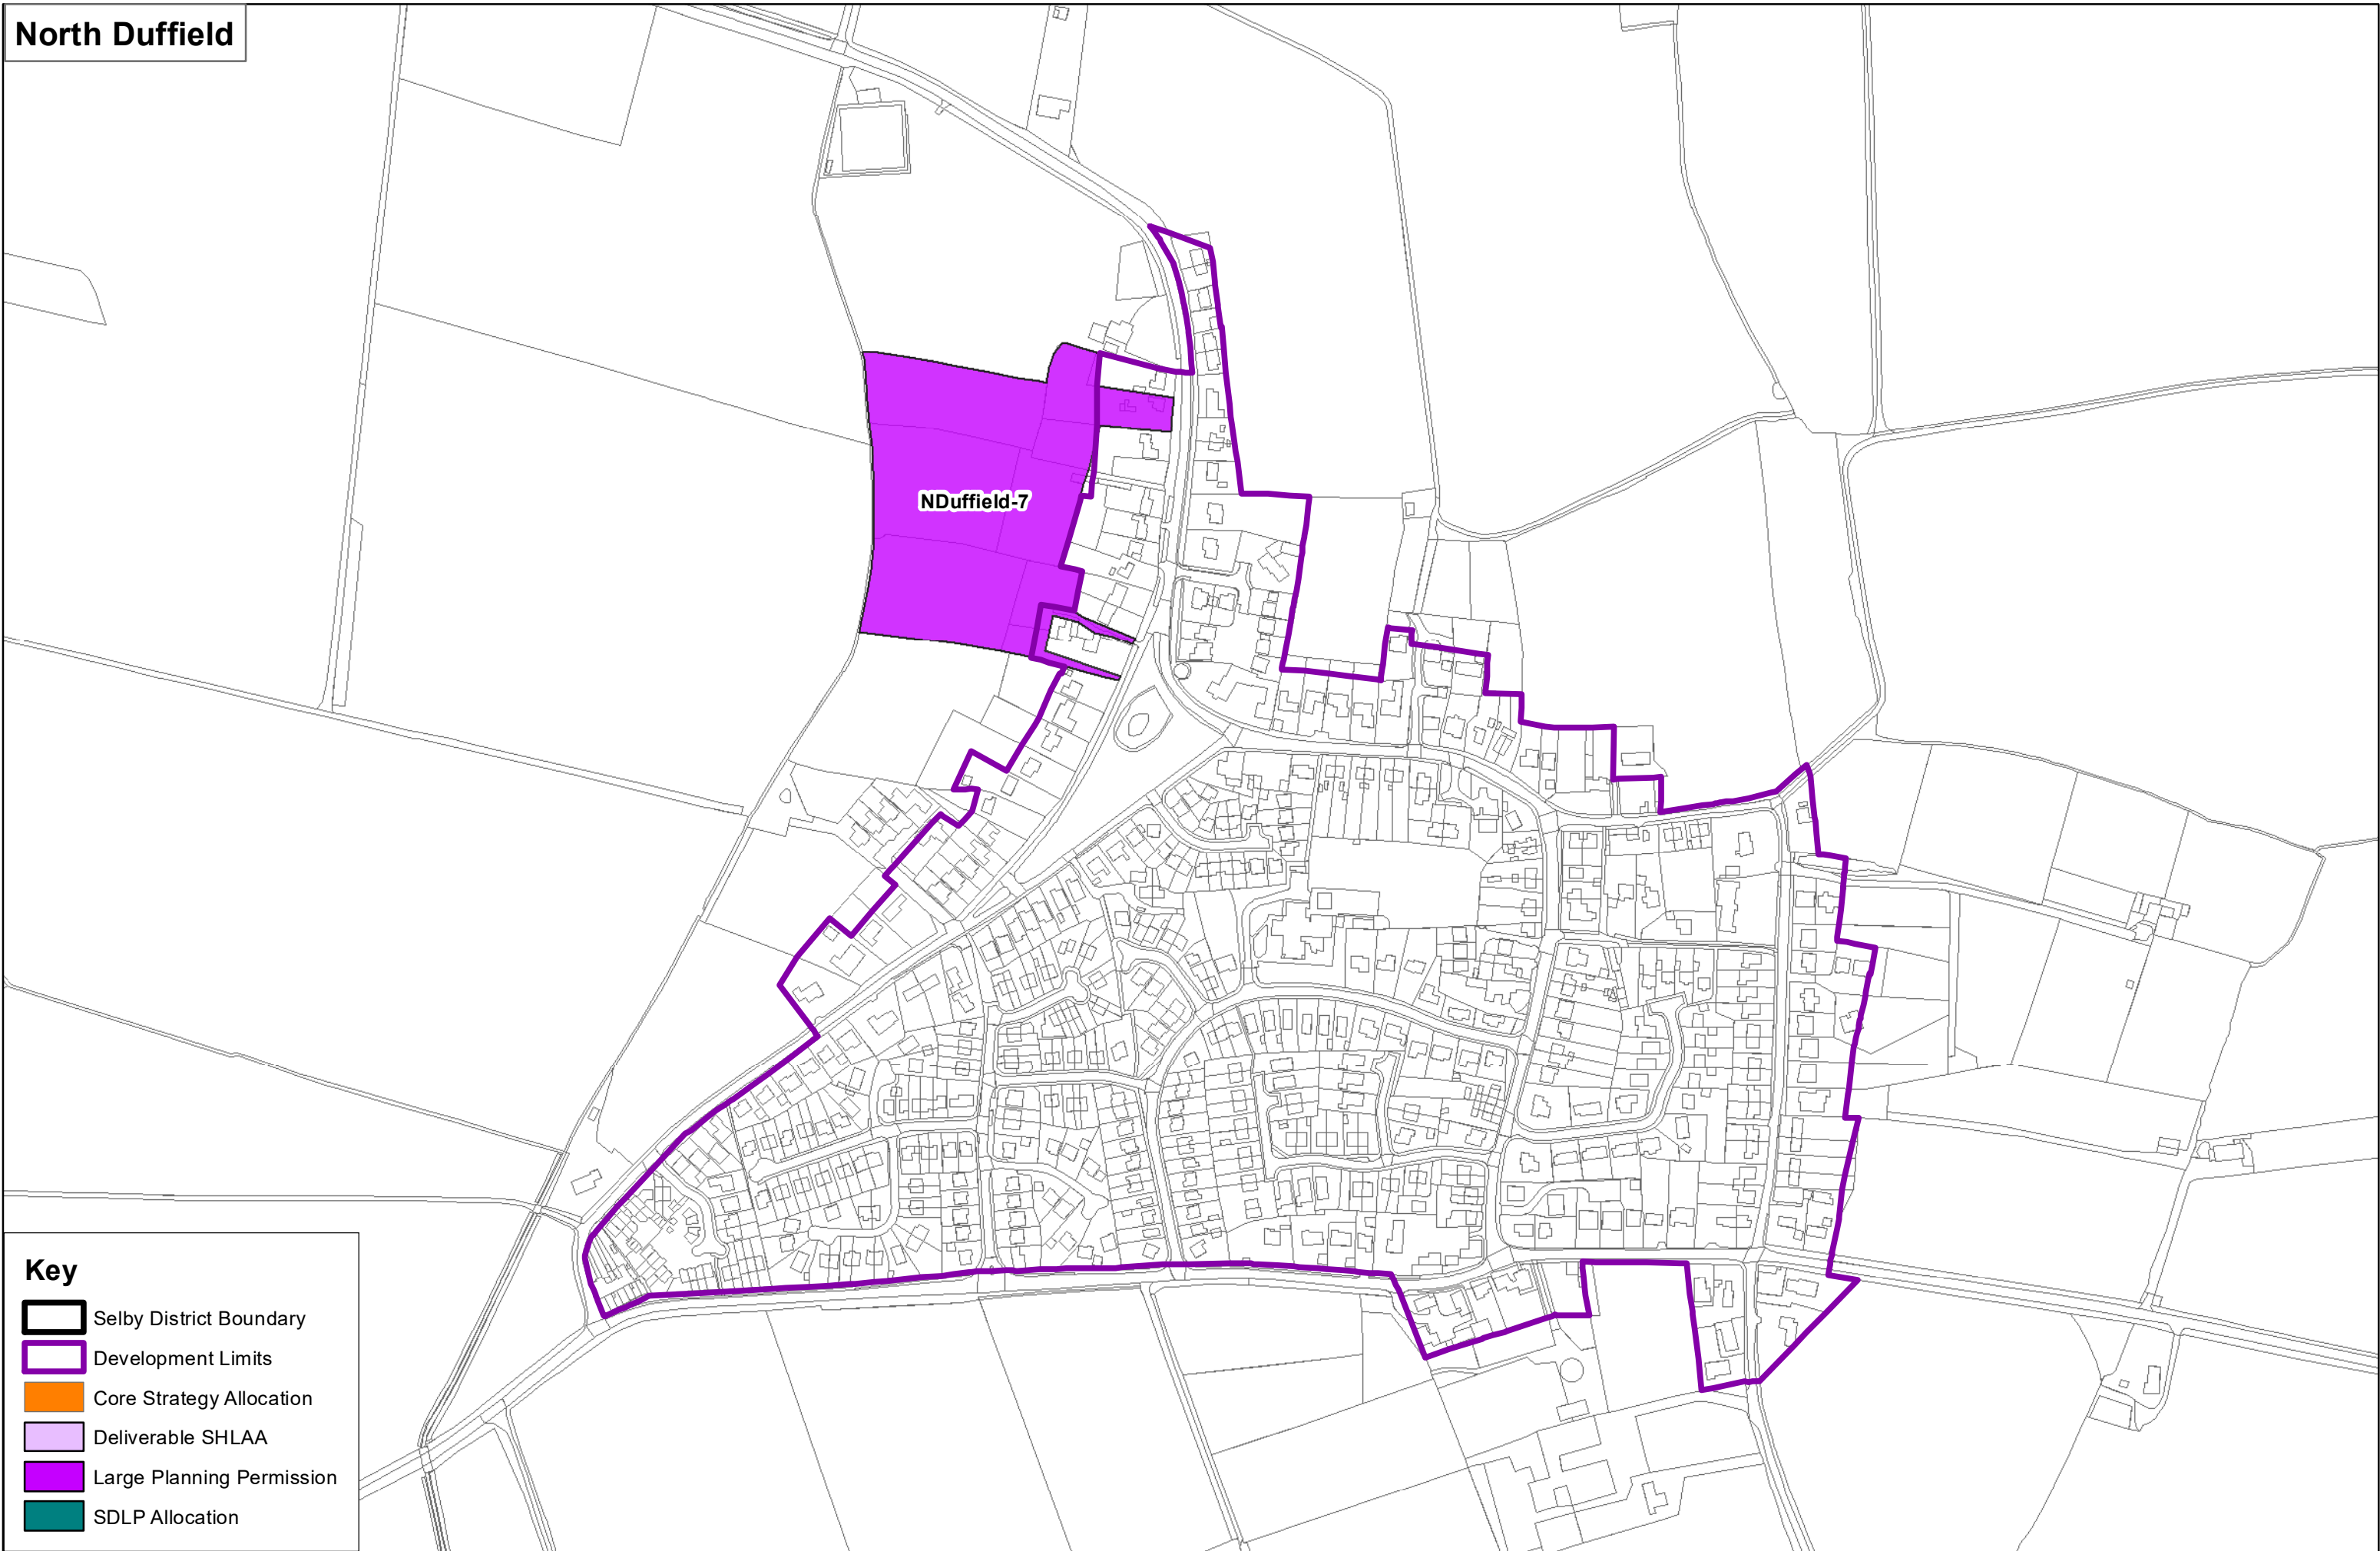

Camblesforth

Key

- Selby District Boundary
- Development Limits
- Core Strategy Allocation
- Deliverable SHLAA
- Large Planning Permission
- SDLP Allocation

Key

- Selby District Boundary
- Development Limits
- Core Strategy Allocation
- Deliverable SHLAA
- Large Planning Permission
- SDLP Allocation

Cawood

Key

- Selby District Boundary
- Development Limits
- Core Strategy Allocation
- Deliverable SHLAA
- Large Planning Permission
- SDLP Allocation

Eggborough

Key

-  Selby District Boundary
-  Development Limits
-  Core Strategy Allocation
-  Deliverable SHLAA
-  Large Planning Permission
-  SDLP Allocation

Key

-  Selby District Boundary
-  Development Limits
-  Core Strategy Allocation
-  Deliverable SHLAA
-  Large Planning Permission
-  SDLP Allocation

North Duffield

Key

- Selby District Boundary
- Development Limits
- Core Strategy Allocation
- Deliverable SHLAA
- Large Planning Permission
- SDLP Allocation

Osgodby

Key

-  Selby District Boundary
-  Development Limits
-  Core Strategy Allocation
-  Deliverable SHLAA
-  Large Planning Permission
-  SDLP Allocation

Key

-  Selby District Boundary
-  Development Limits
-  Core Strategy Allocation
-  Deliverable SHLAA
-  Large Planning Permission
-  SDLP Allocation