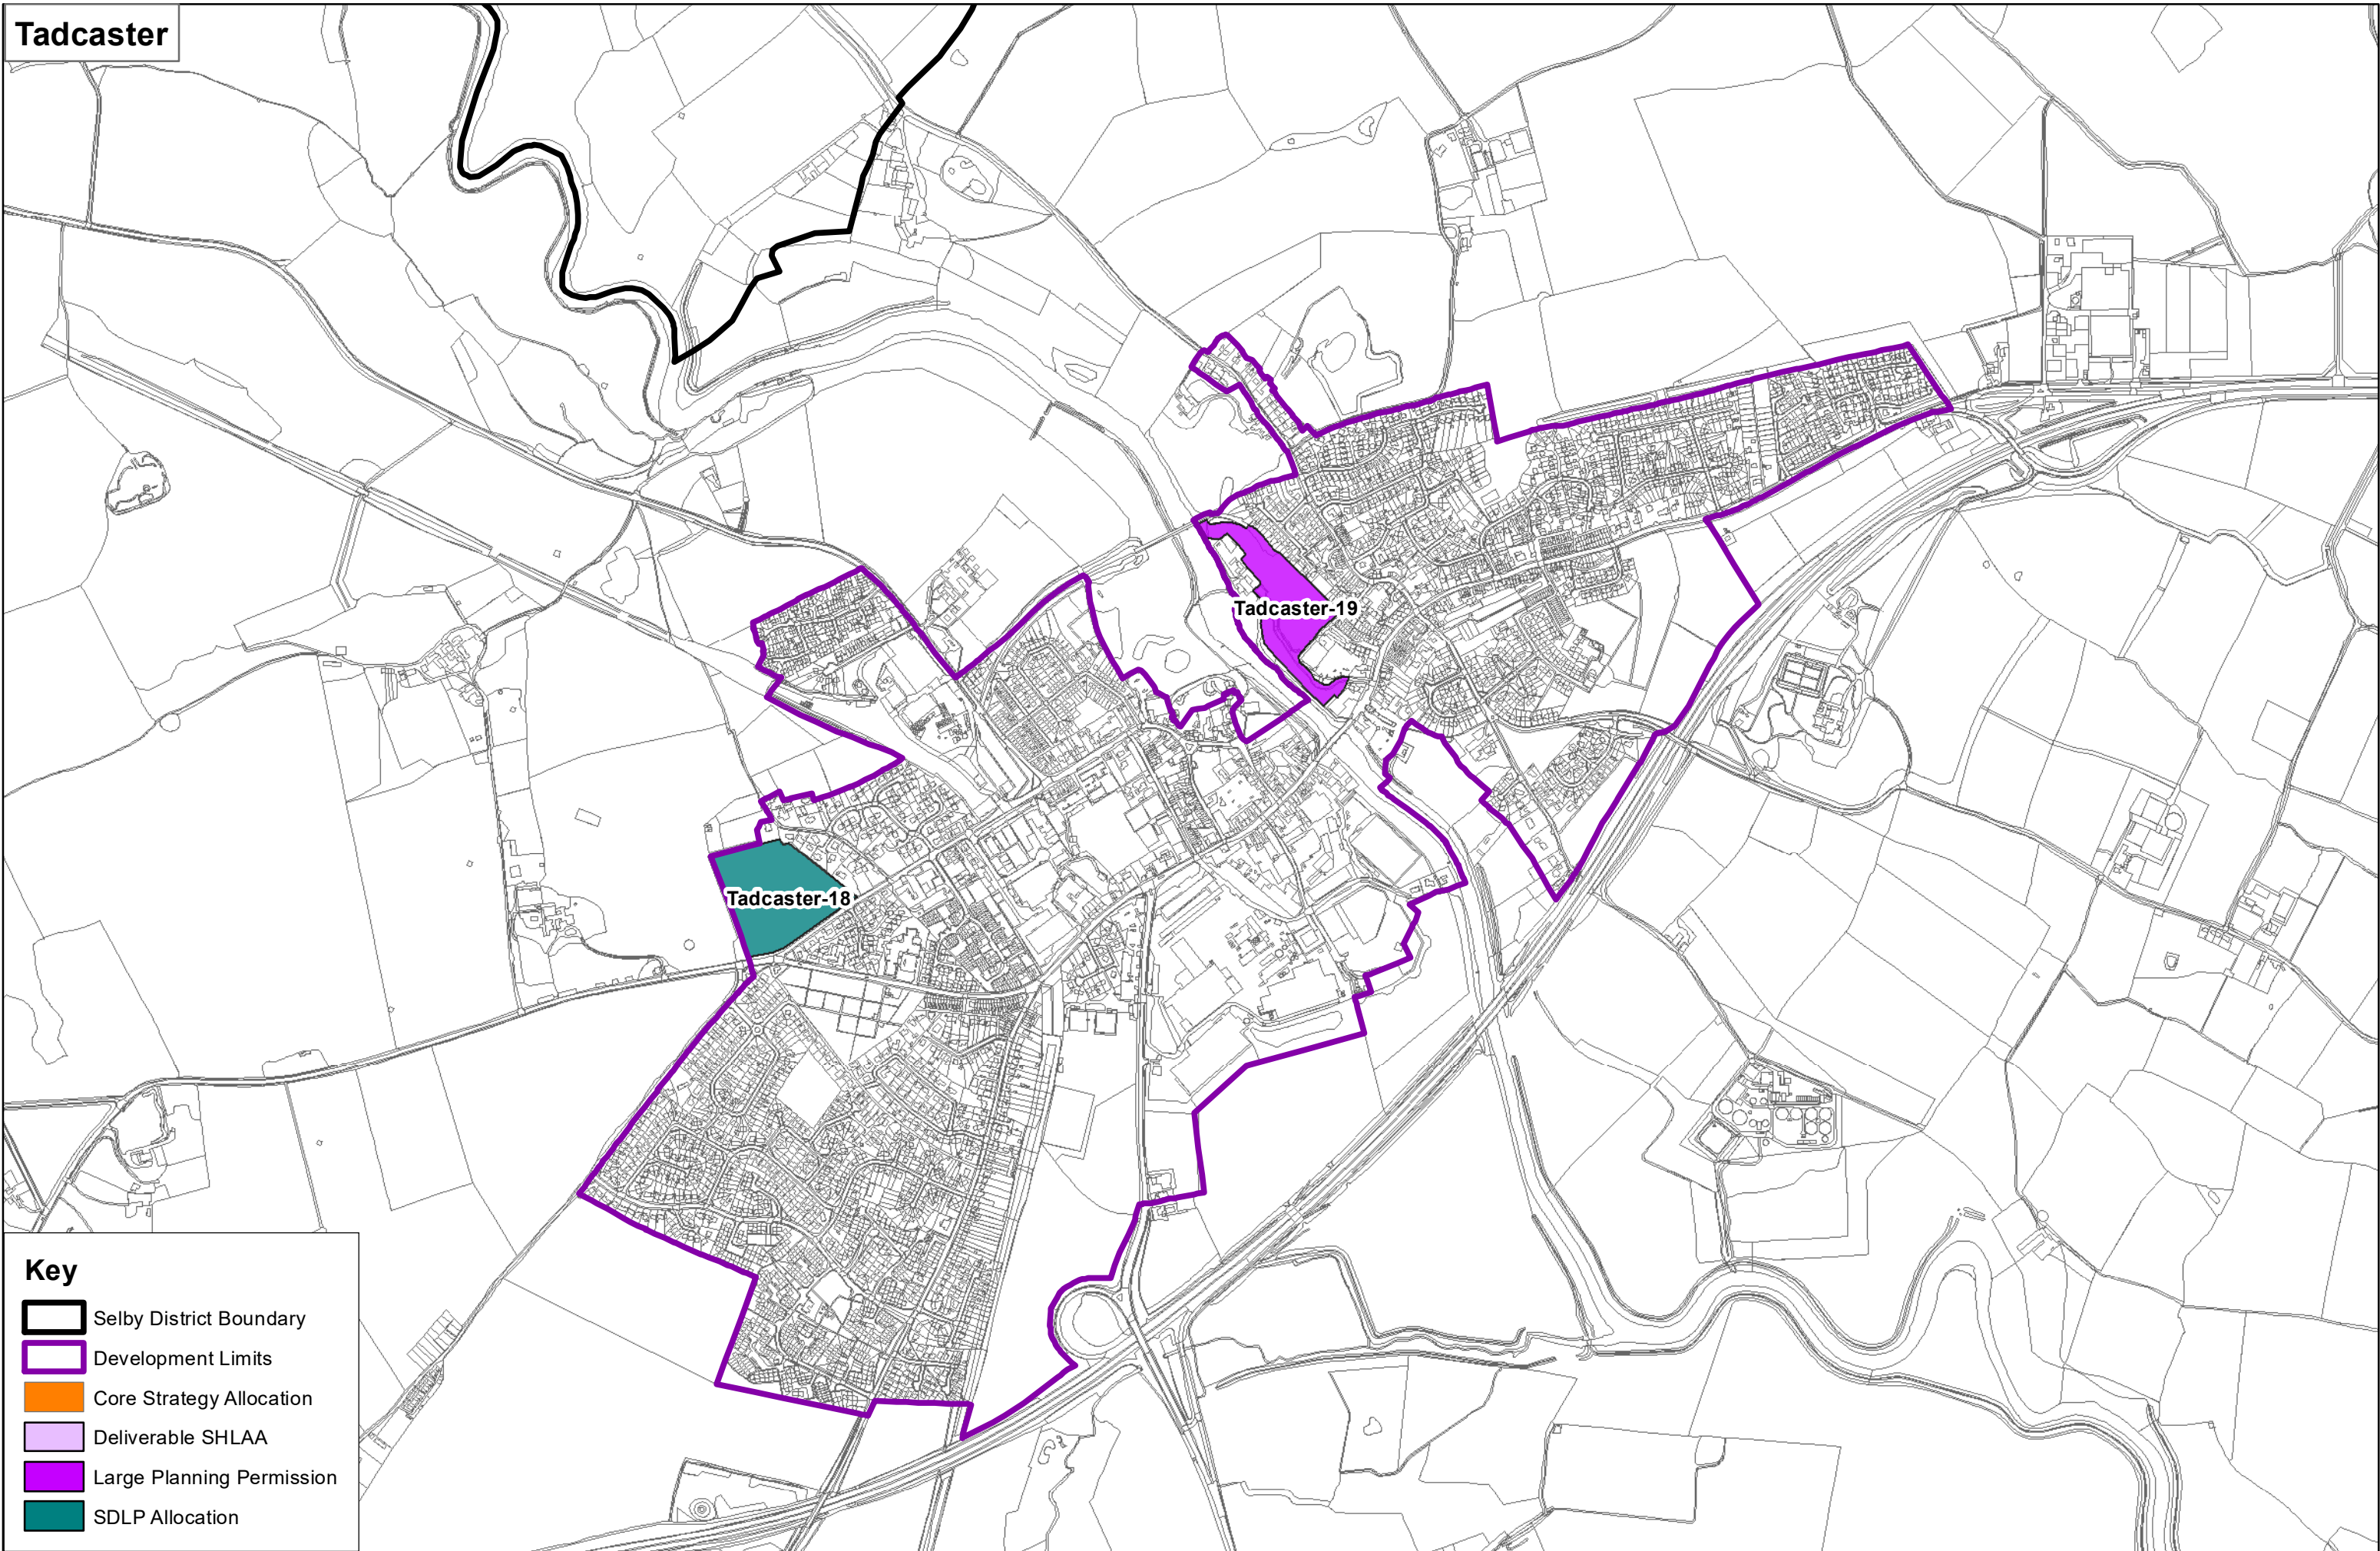

Key

- Selby District Boundary
- Development Limits
- Core Strategy Allocation
- Deliverable SHLAA
- Large Planning Permission
- SDLP Allocation

Selby Town Centre

Selby-21

Key

- Selby District Boundary
- Development Limits
- Core Strategy Allocation
- Deliverable SHLAA
- Large Planning Permission
- SDLP Allocation

Sherburn in Elmet

Key

- Selby District Boundary
- Development Limits
- Core Strategy Allocation
- Deliverable SHLAA
- Large Planning Permission
- SDLP Allocation

Key

- Selby District Boundary
- Development Limits
- Core Strategy Allocation
- Deliverable SHLAA
- Large Planning Permission
- SDLP Allocation

Key

- Selby District Boundary
- Development Limits
- Core Strategy Allocation
- Deliverable SHLAA
- Large Planning Permission
- SDLP Allocation

Thorpe Willoughby

Key

-  Selby District Boundary
-  Development Limits
-  Core Strategy Allocation
-  Deliverable SHLAA
-  Large Planning Permission
-  SDLP Allocation

Key

- Selby District Boundary
- Development Limits
- Core Strategy Allocation
- Deliverable SHLAA
- Large Planning Permission
- SDLP Allocation