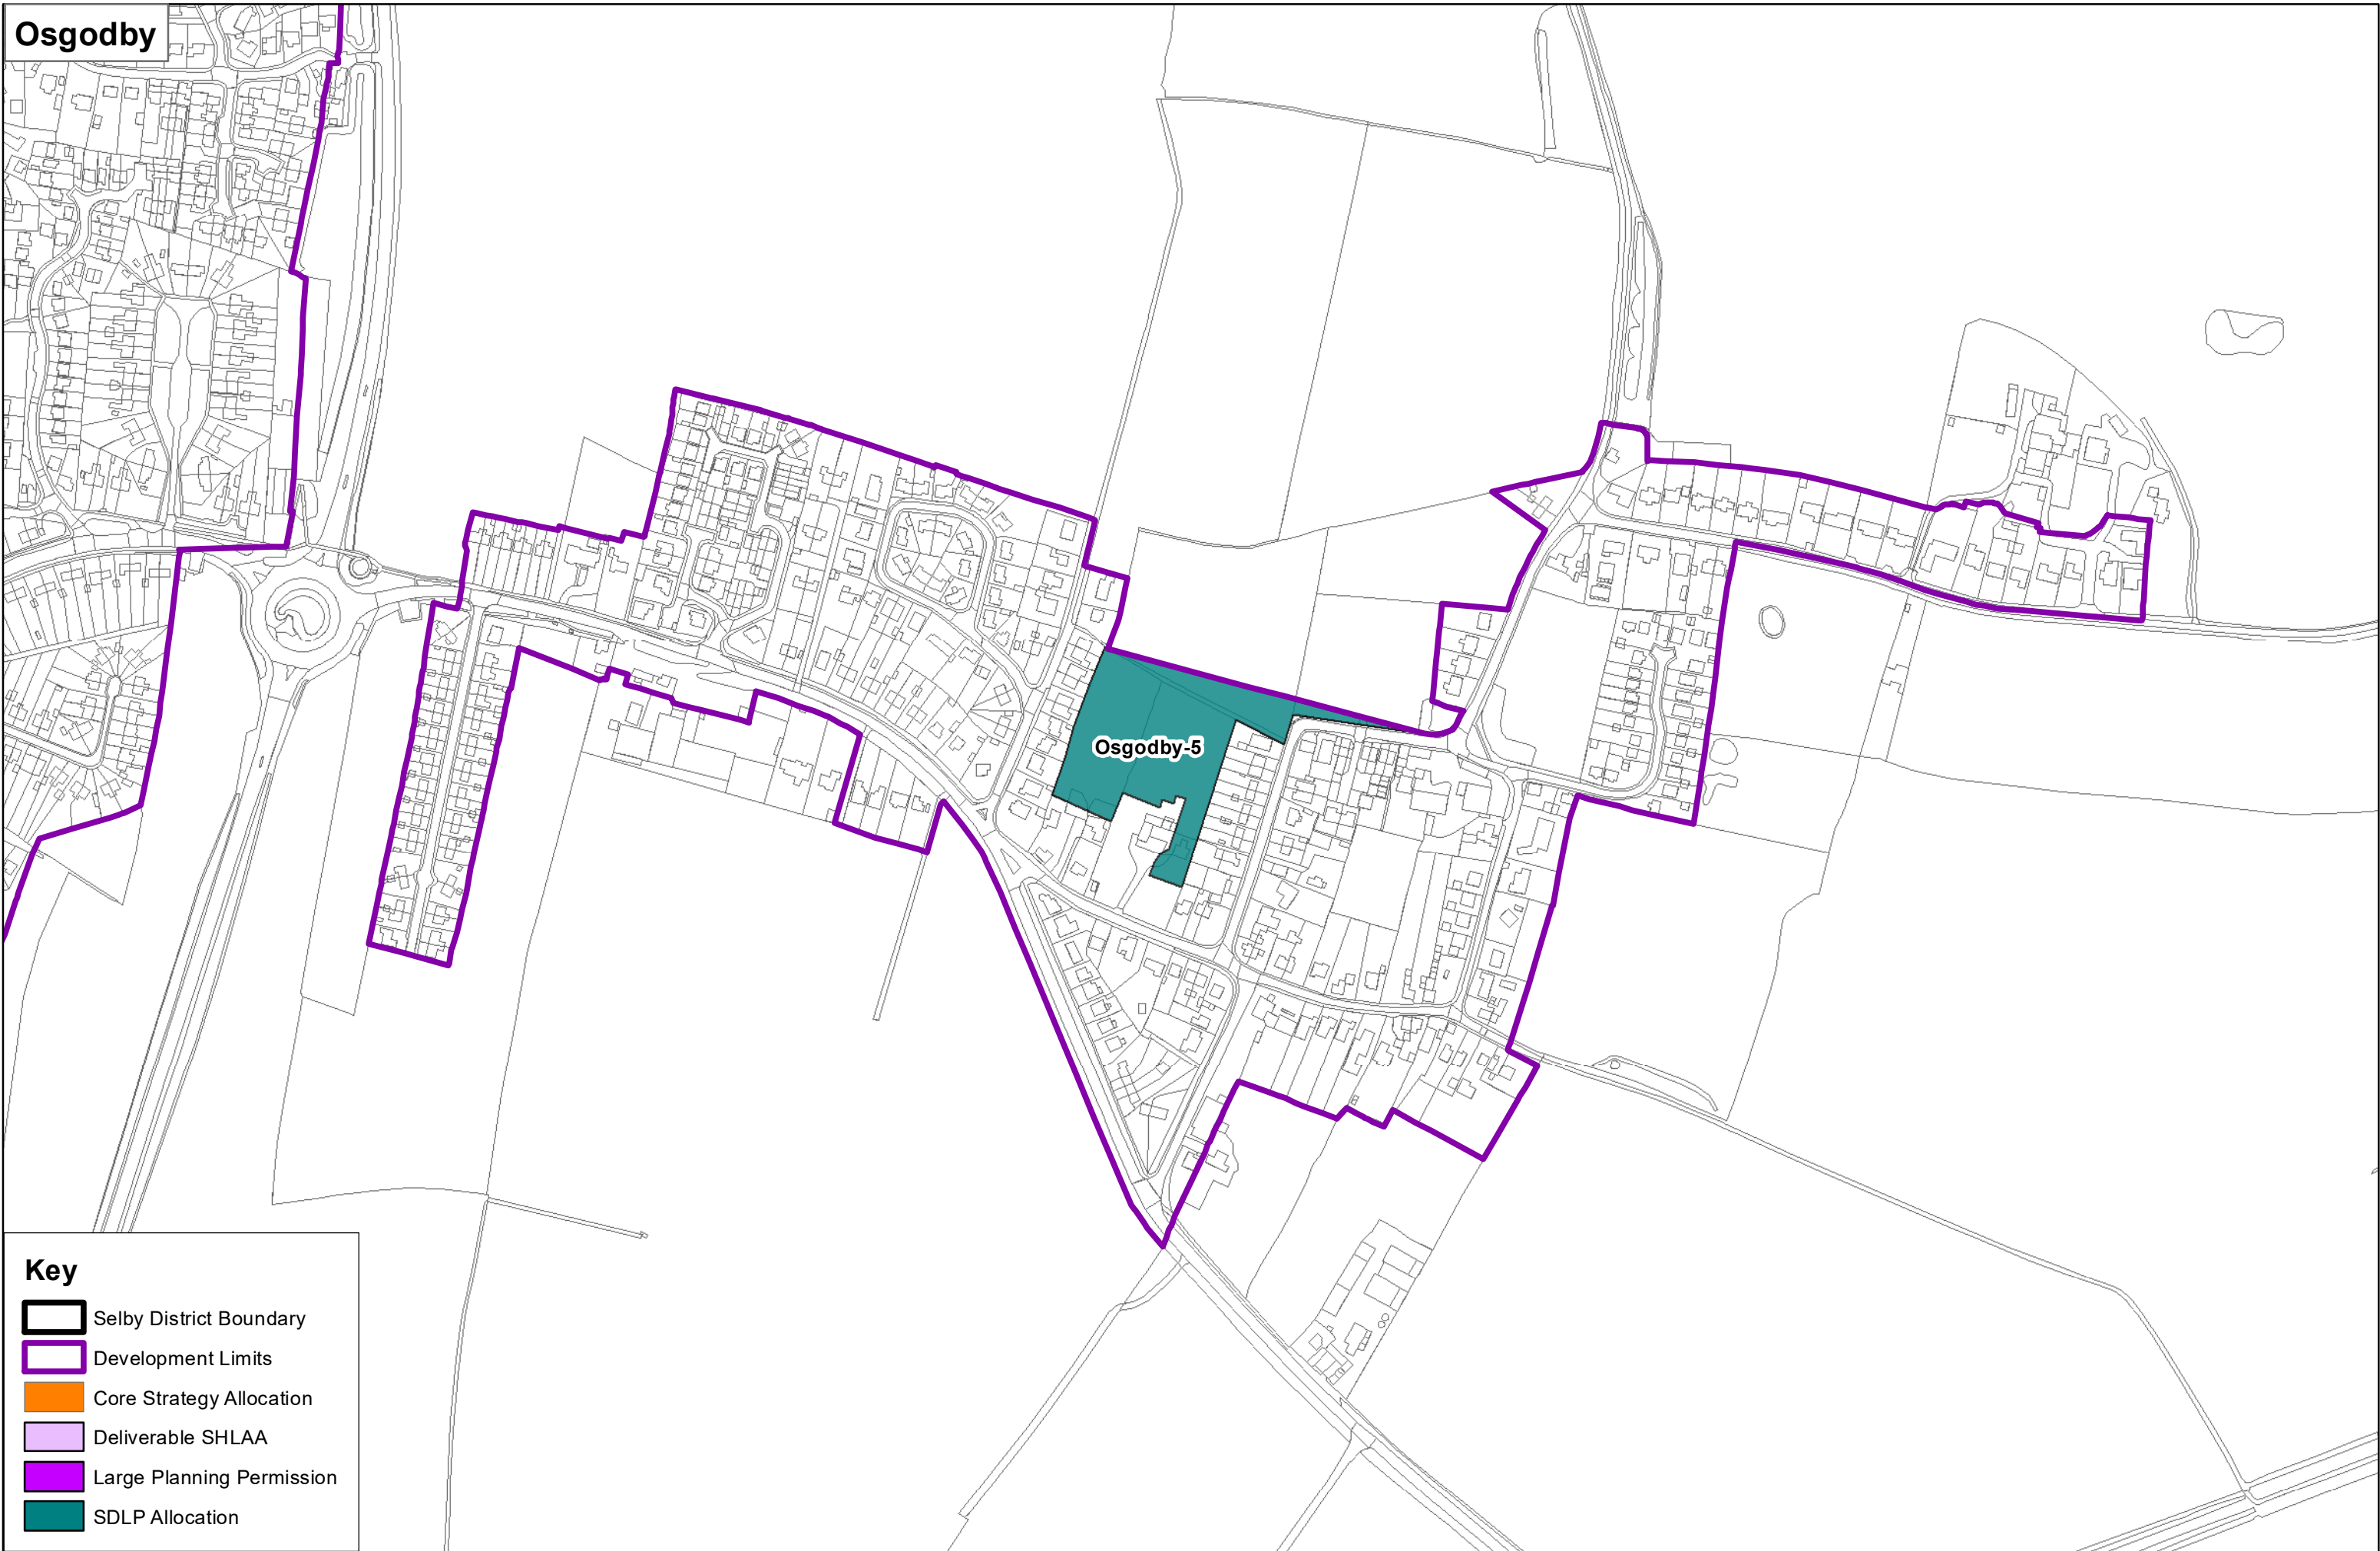

Cawood

Key

- Selby District Boundary
- Development Limits
- Core Strategy Allocation
- Deliverable SHLAA
- Large Planning Permission
- SDLP Allocation

Eggborough

Key

-  Selby District Boundary
-  Development Limits
-  Core Strategy Allocation
-  Deliverable SHLAA
-  Large Planning Permission
-  SDLP Allocation

Key

-  Selby District Boundary
-  Development Limits
-  Core Strategy Allocation
-  Deliverable SHLAA
-  Large Planning Permission
-  SDLP Allocation

North Duffield

Key

- Selby District Boundary
- Development Limits
- Core Strategy Allocation
- Deliverable SHLAA
- Large Planning Permission
- SDLP Allocation

Osgodby

Key

-  Selby District Boundary
-  Development Limits
-  Core Strategy Allocation
-  Deliverable SHLAA
-  Large Planning Permission
-  SDLP Allocation

Key

-  Selby District Boundary
-  Development Limits
-  Core Strategy Allocation
-  Deliverable SHLAA
-  Large Planning Permission
-  SDLP Allocation

Key

- Selby District Boundary
- Development Limits
- Core Strategy Allocation
- Deliverable SHLAA
- Large Planning Permission
- SDLP Allocation

Selby Town Centre

Selby-21

Key

- Selby District Boundary
- Development Limits
- Core Strategy Allocation
- Deliverable SHLAA
- Large Planning Permission
- SDLP Allocation