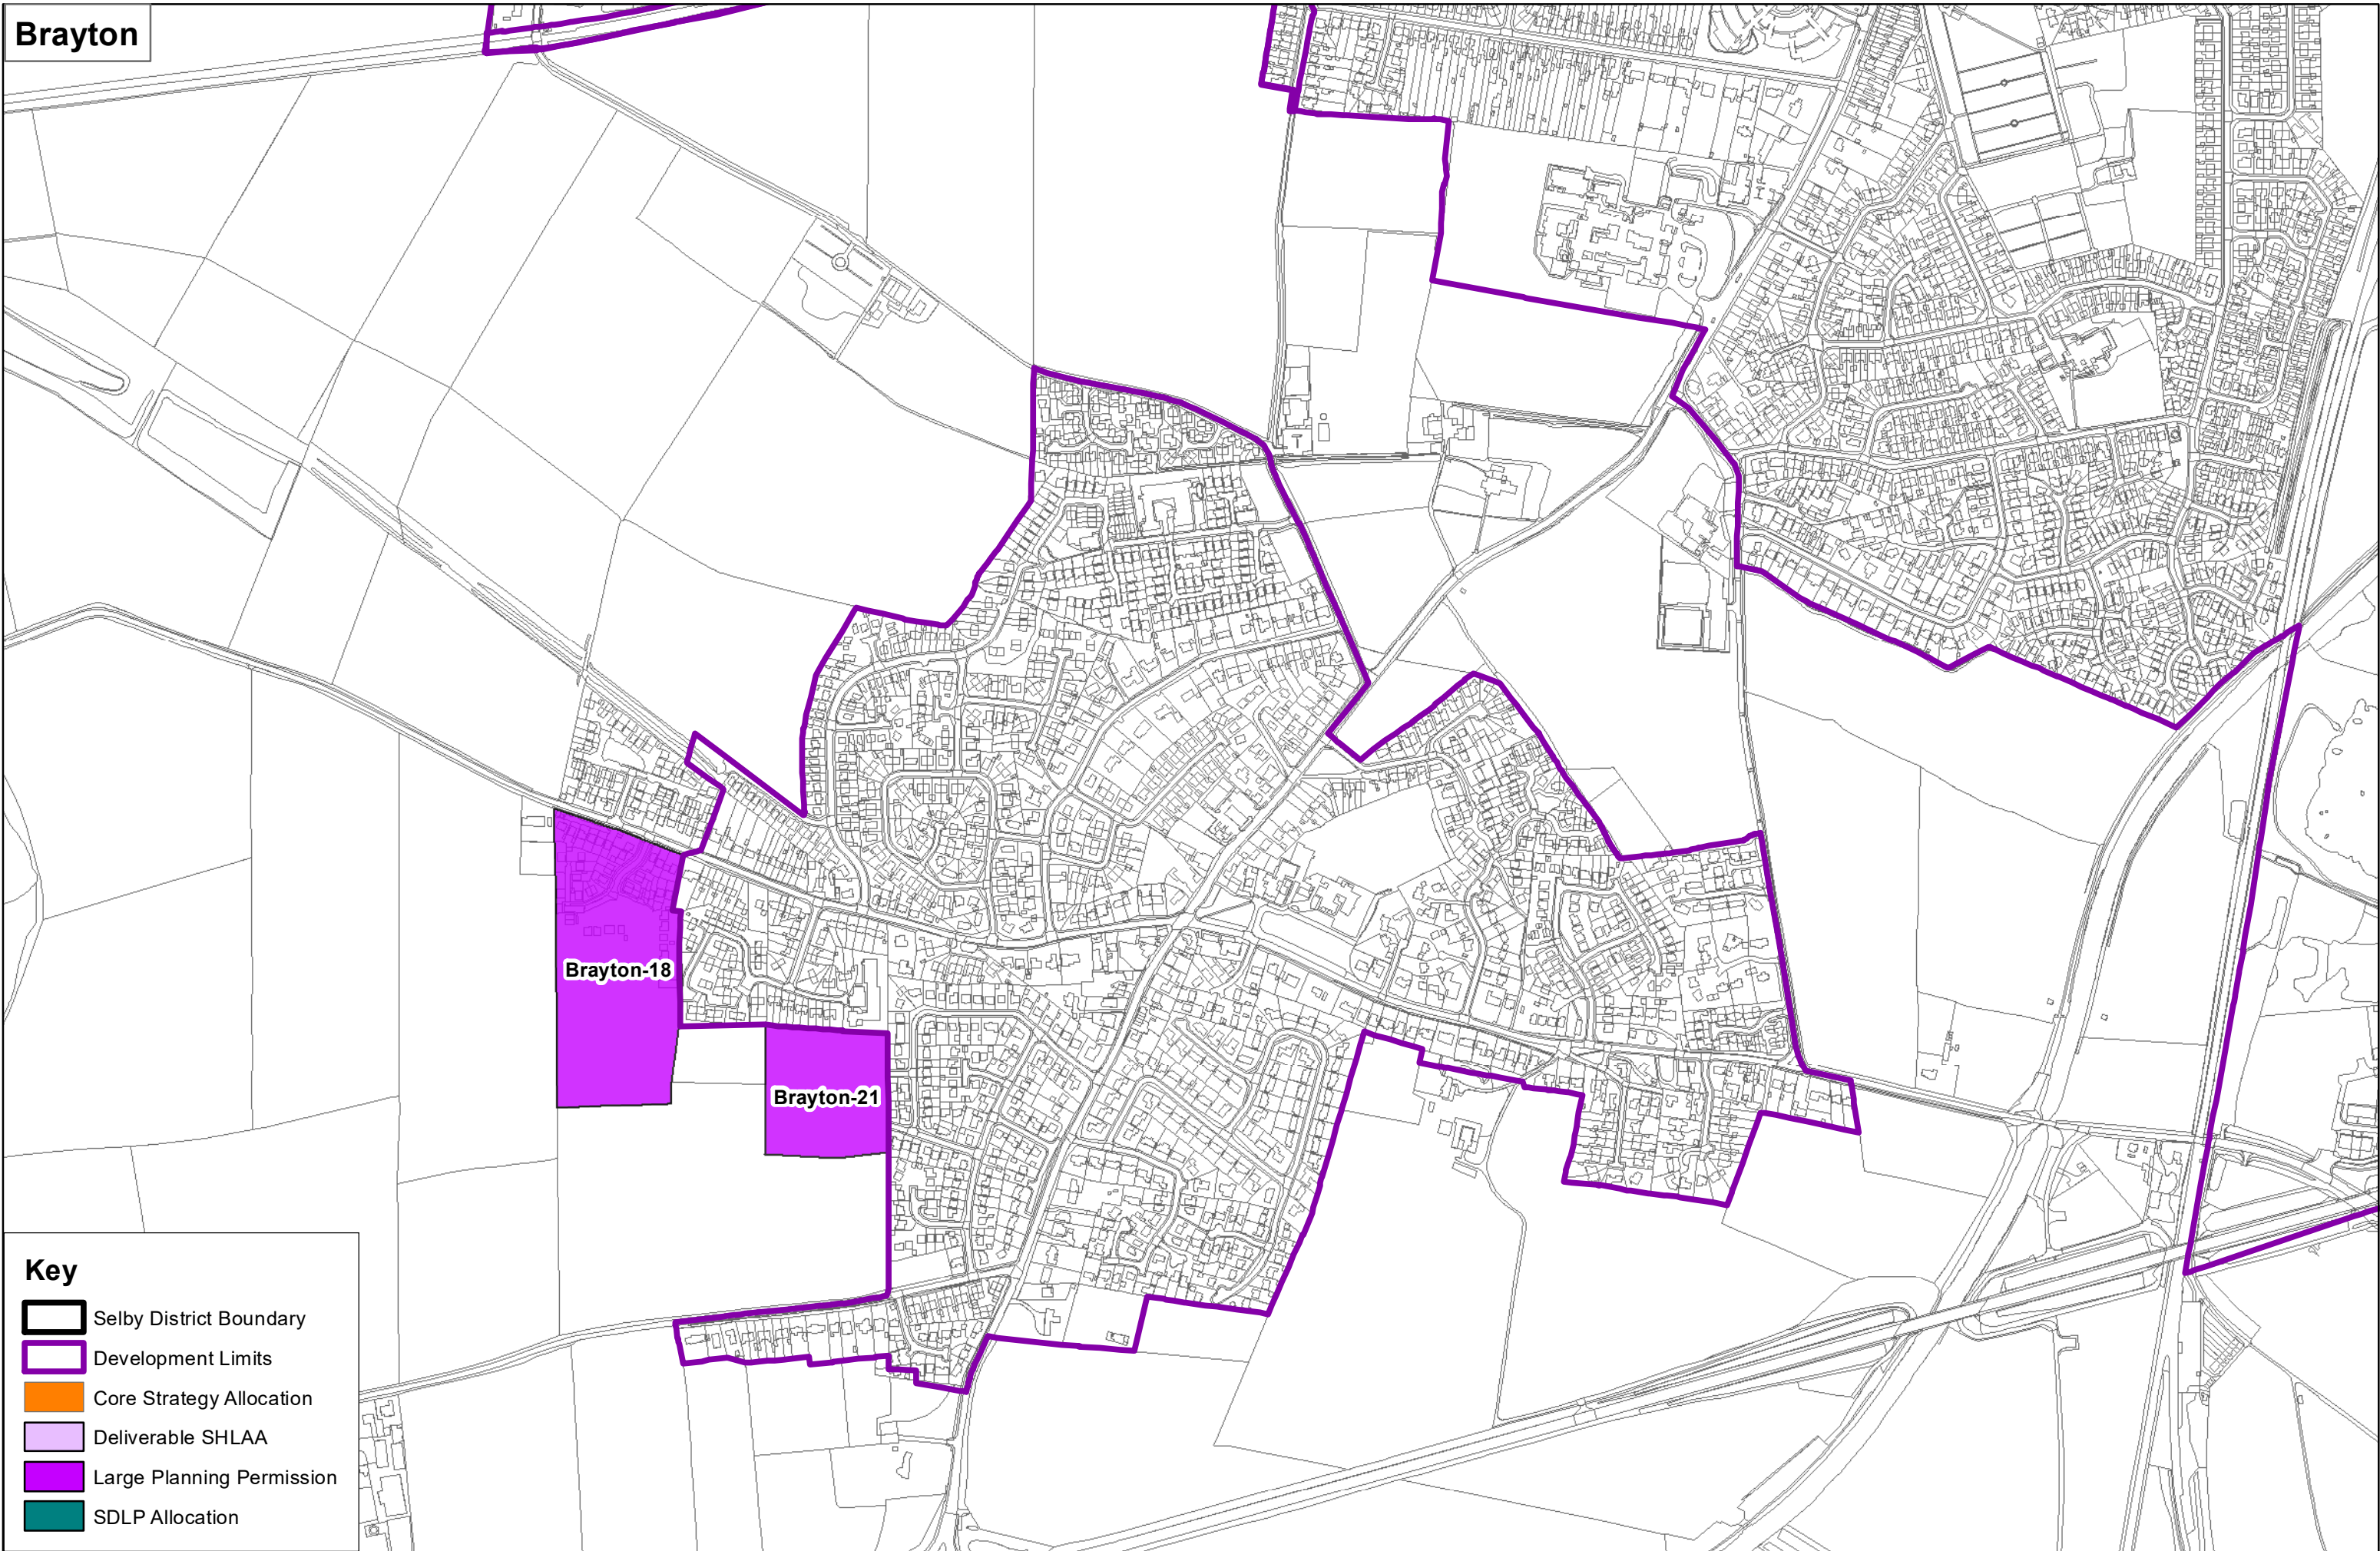

Key

- Selby District Boundary
- Development Limits
- Core Strategy Allocation
- Deliverable SHLAA
- Large Planning Permission
- SDLP Allocation

Key

-  Selby District Boundary
-  Development Limits
-  Core Strategy Allocation
-  Deliverable SHLAA
-  Large Planning Permission
-  SDLP Allocation

Key

- Selby District Boundary
- Development Limits
- Core Strategy Allocation
- Deliverable SHLAA
- Large Planning Permission
- SDLP Allocation

Brayton

Key

-  Selby District Boundary
-  Development Limits
-  Core Strategy Allocation
-  Deliverable SHLAA
-  Large Planning Permission
-  SDLP Allocation

Camblesforth

Key

- Selby District Boundary
- Development Limits
- Core Strategy Allocation
- Deliverable SHLAA
- Large Planning Permission
- SDLP Allocation

Key

- Selby District Boundary
- Development Limits
- Core Strategy Allocation
- Deliverable SHLAA
- Large Planning Permission
- SDLP Allocation

Cawood

Key

- Selby District Boundary
- Development Limits
- Core Strategy Allocation
- Deliverable SHLAA
- Large Planning Permission
- SDLP Allocation

Eggborough

Key

-  Selby District Boundary
-  Development Limits
-  Core Strategy Allocation
-  Deliverable SHLAA
-  Large Planning Permission
-  SDLP Allocation