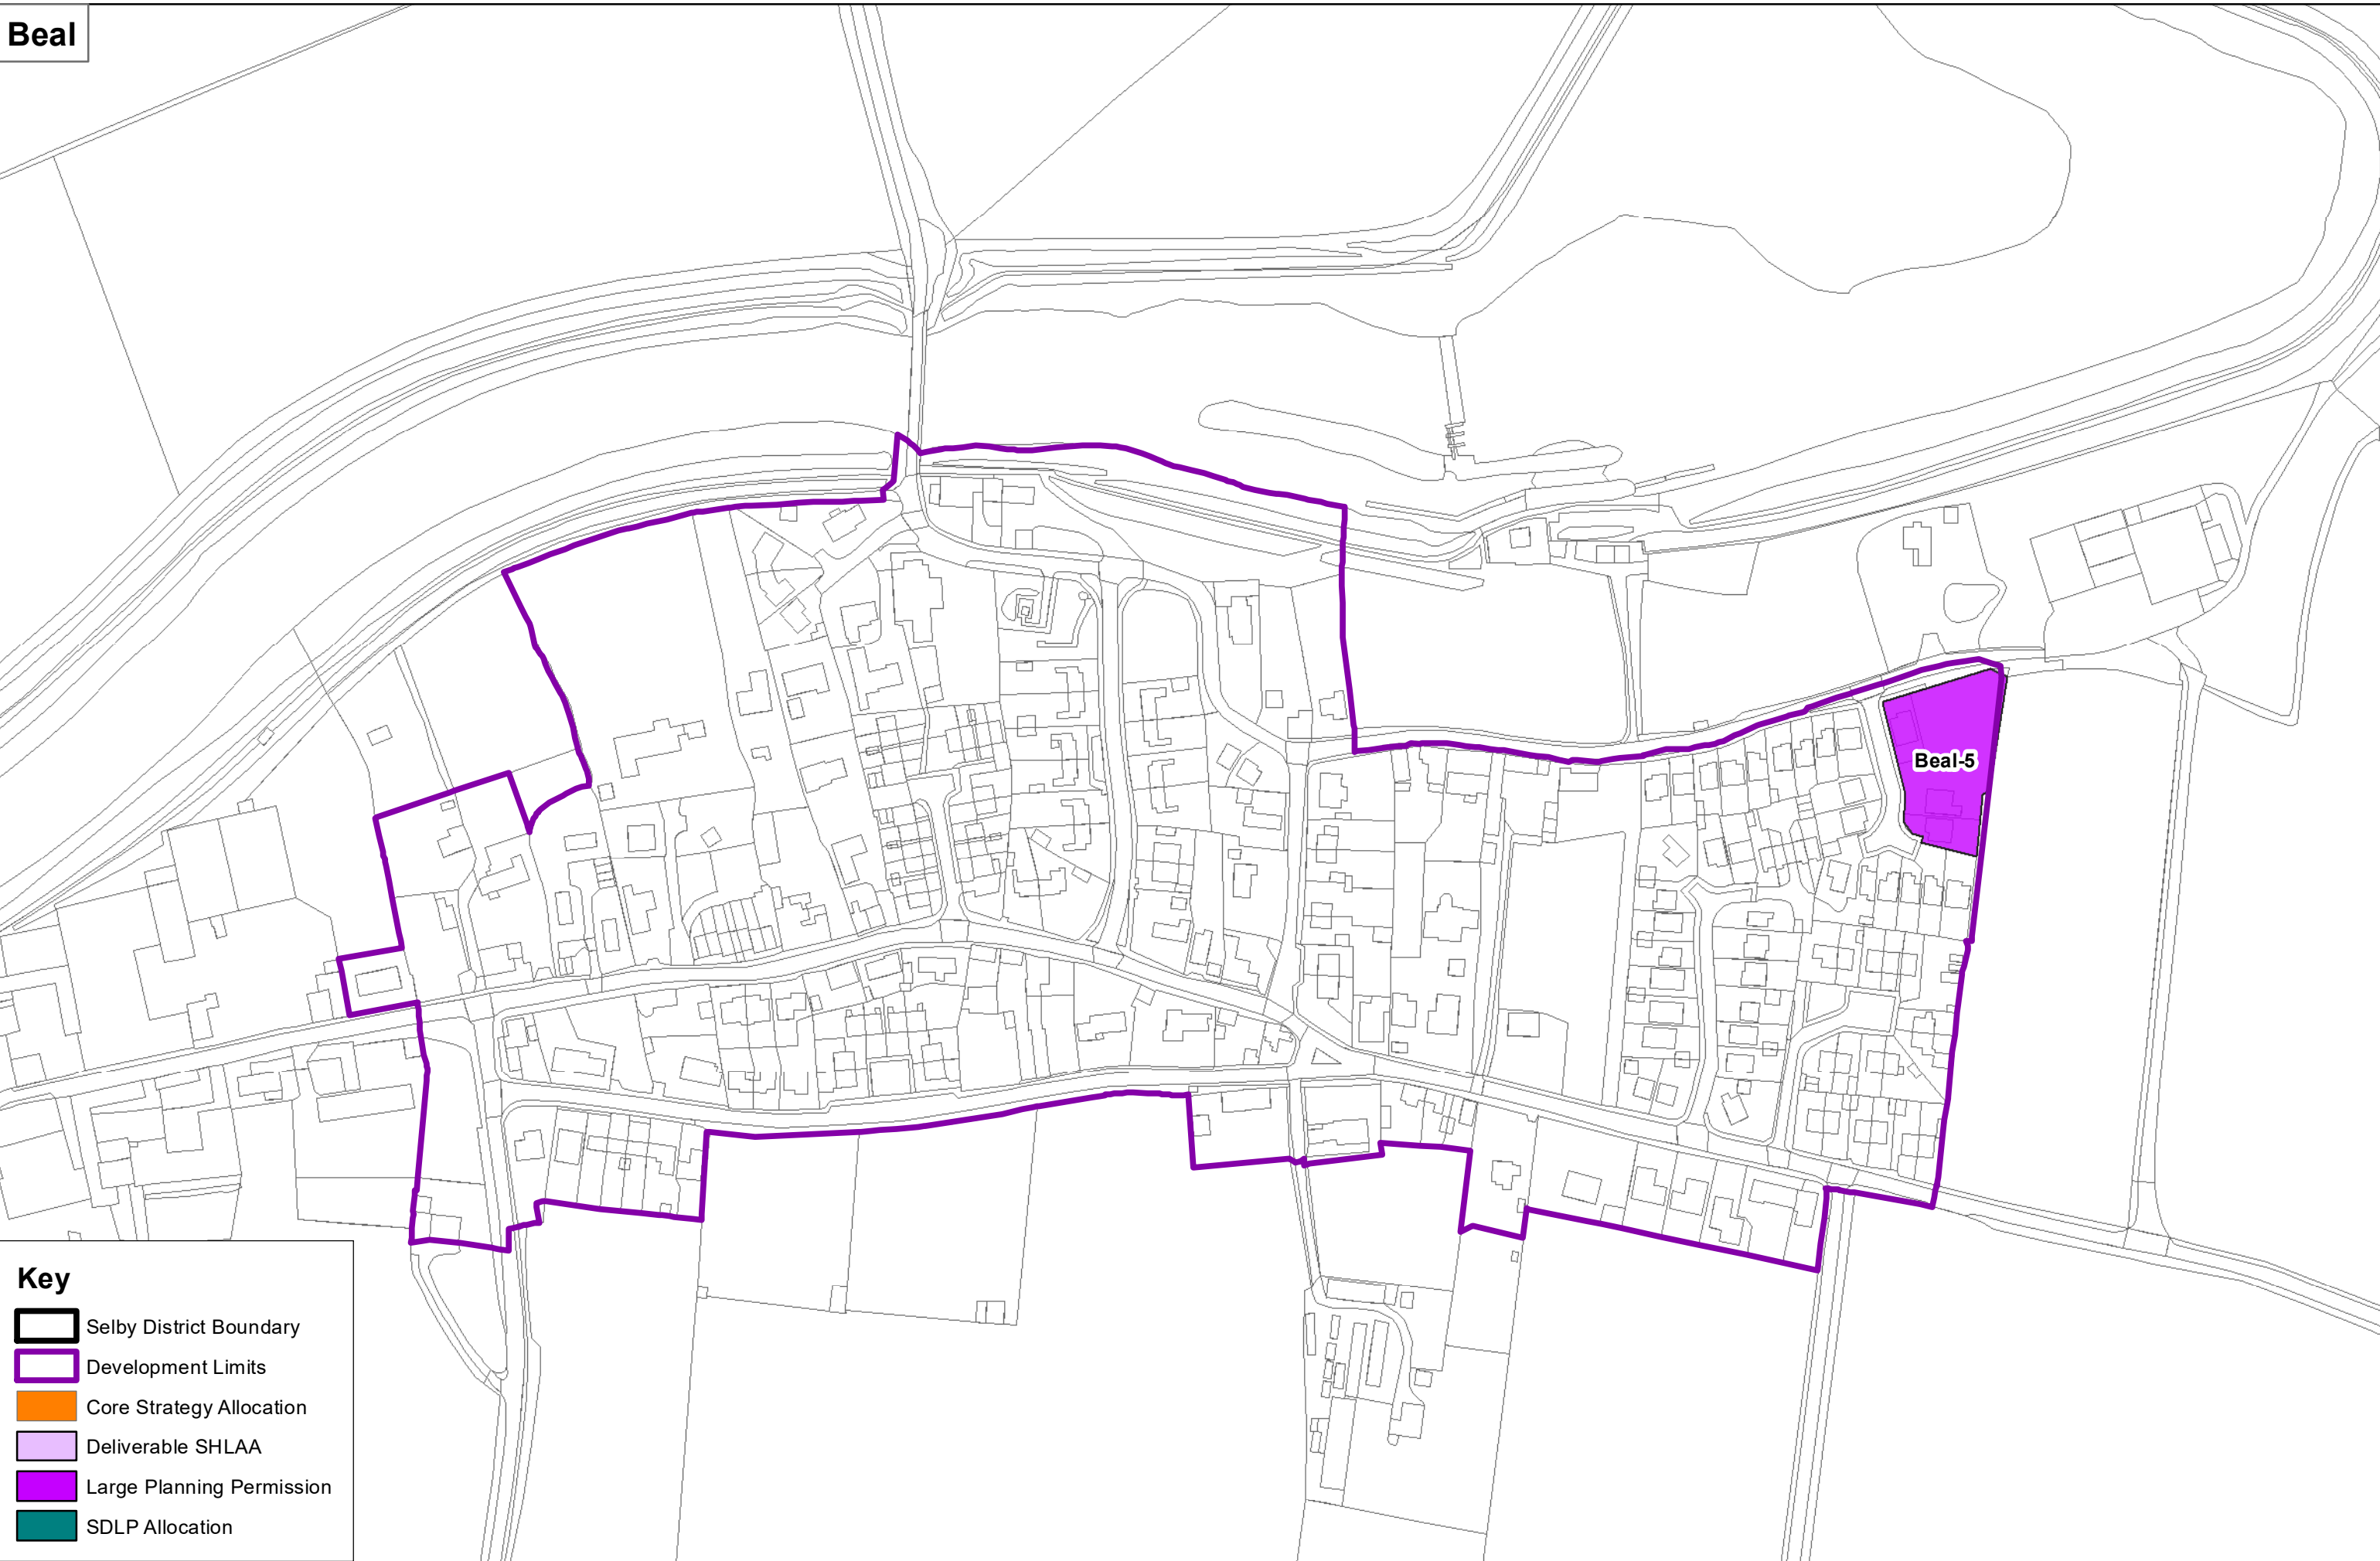

Key

- Selby District Boundary
- Development Limits
- Core Strategy Allocation
- Deliverable SHLAA
- Large Planning Permission
- SDLP Allocation

Key

-  Selby District Boundary
-  Development Limits
-  Core Strategy Allocation
-  Deliverable SHLAA
-  Large Planning Permission
-  SDLP Allocation

Key

- Selby District Boundary
- Development Limits
- Core Strategy Allocation
- Deliverable SHLAA
- Large Planning Permission
- SDLP Allocation

Brayton

Key

-  Selby District Boundary
-  Development Limits
-  Core Strategy Allocation
-  Deliverable SHLAA
-  Large Planning Permission
-  SDLP Allocation

Camblesforth

Key

- Selby District Boundary
- Development Limits
- Core Strategy Allocation
- Deliverable SHLAA
- Large Planning Permission
- SDLP Allocation

Key

- Selby District Boundary
- Development Limits
- Core Strategy Allocation
- Deliverable SHLAA
- Large Planning Permission
- SDLP Allocation

Cawood

Key

- Selby District Boundary
- Development Limits
- Core Strategy Allocation
- Deliverable SHLAA
- Large Planning Permission
- SDLP Allocation

Eggborough

Key

-  Selby District Boundary
-  Development Limits
-  Core Strategy Allocation
-  Deliverable SHLAA
-  Large Planning Permission
-  SDLP Allocation