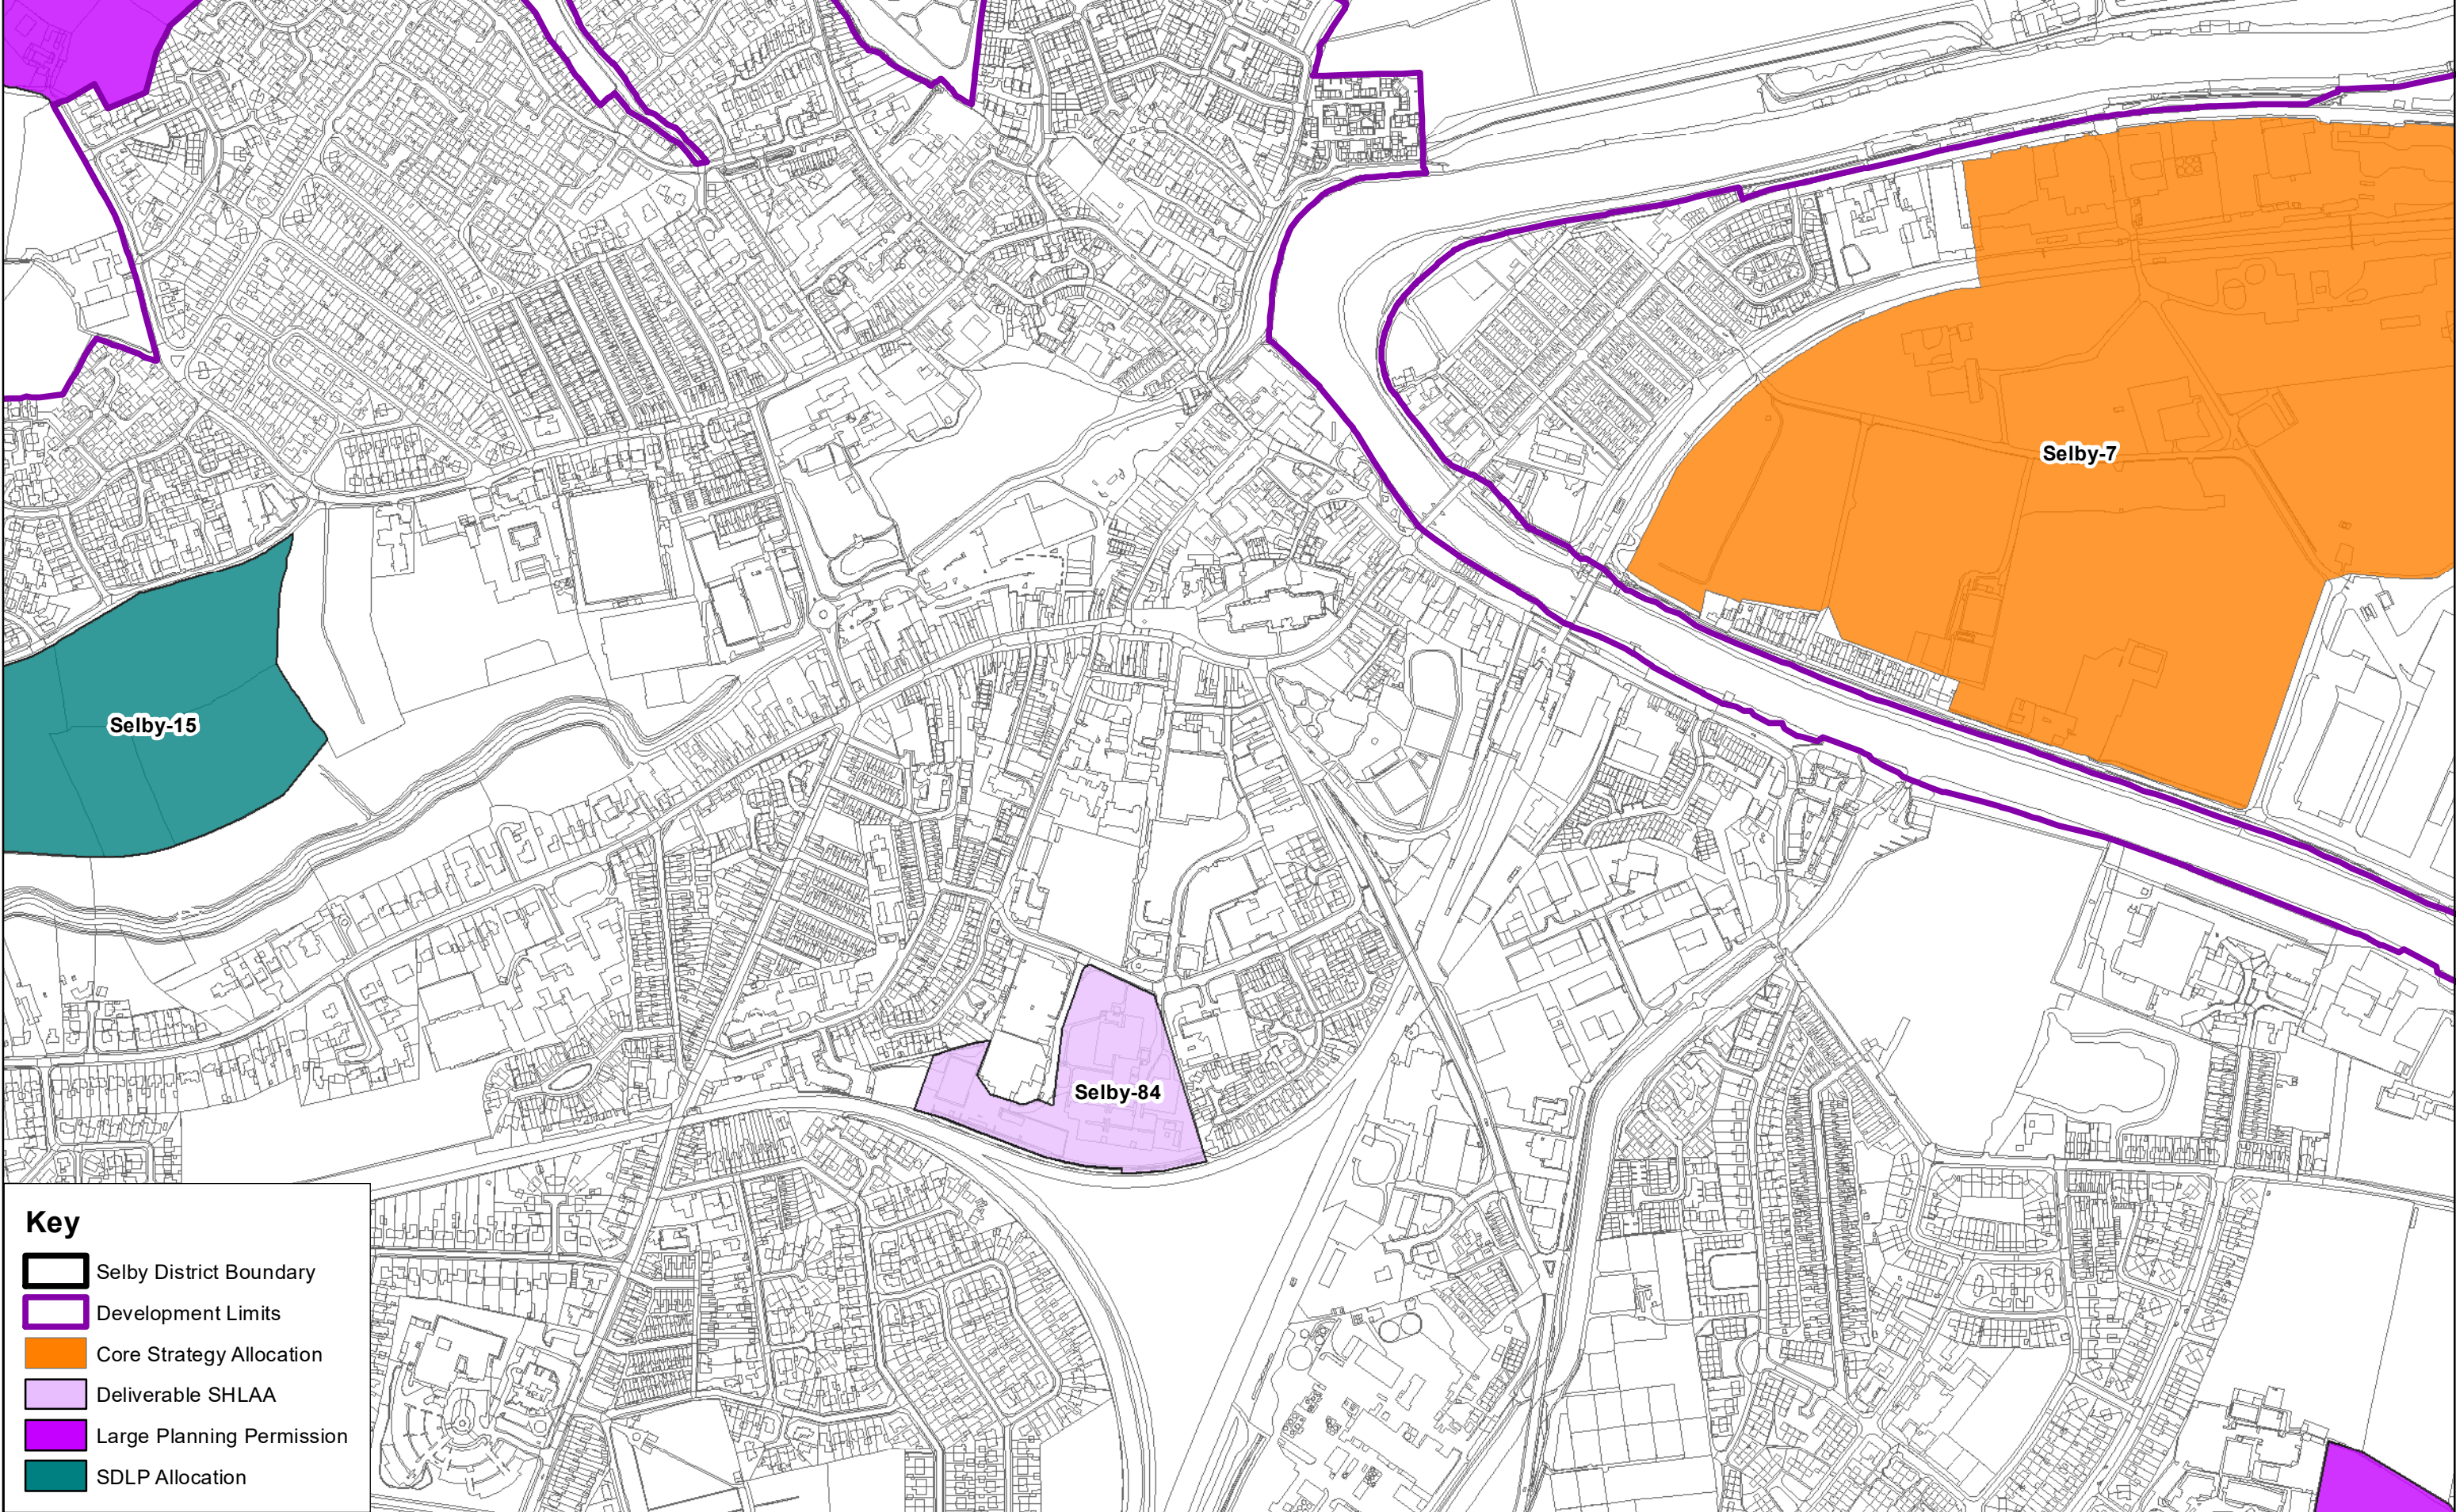

Key

-  Selby District Boundary
-  Development Limits
-  Core Strategy Allocation
-  Deliverable SHLAA
-  Large Planning Permission
-  SDLP Allocation

North Duffield

Key

- Selby District Boundary
- Development Limits
- Core Strategy Allocation
- Deliverable SHLAA
- Large Planning Permission
- SDLP Allocation

Osgodby

Key

-  Selby District Boundary
-  Development Limits
-  Core Strategy Allocation
-  Deliverable SHLAA
-  Large Planning Permission
-  SDLP Allocation

Key

-  Selby District Boundary
-  Development Limits
-  Core Strategy Allocation
-  Deliverable SHLAA
-  Large Planning Permission
-  SDLP Allocation

Key

- Selby District Boundary
- Development Limits
- Core Strategy Allocation
- Deliverable SHLAA
- Large Planning Permission
- SDLP Allocation

Selby Town Centre

Selby-21

Key

- Selby District Boundary
- Development Limits
- Core Strategy Allocation
- Deliverable SHLAA
- Large Planning Permission
- SDLP Allocation

Sherburn in Elmet

Key

- Selby District Boundary
- Development Limits
- Core Strategy Allocation
- Deliverable SHLAA
- Large Planning Permission
- SDLP Allocation

Key

- Selby District Boundary
- Development Limits
- Core Strategy Allocation
- Deliverable SHLAA
- Large Planning Permission
- SDLP Allocation