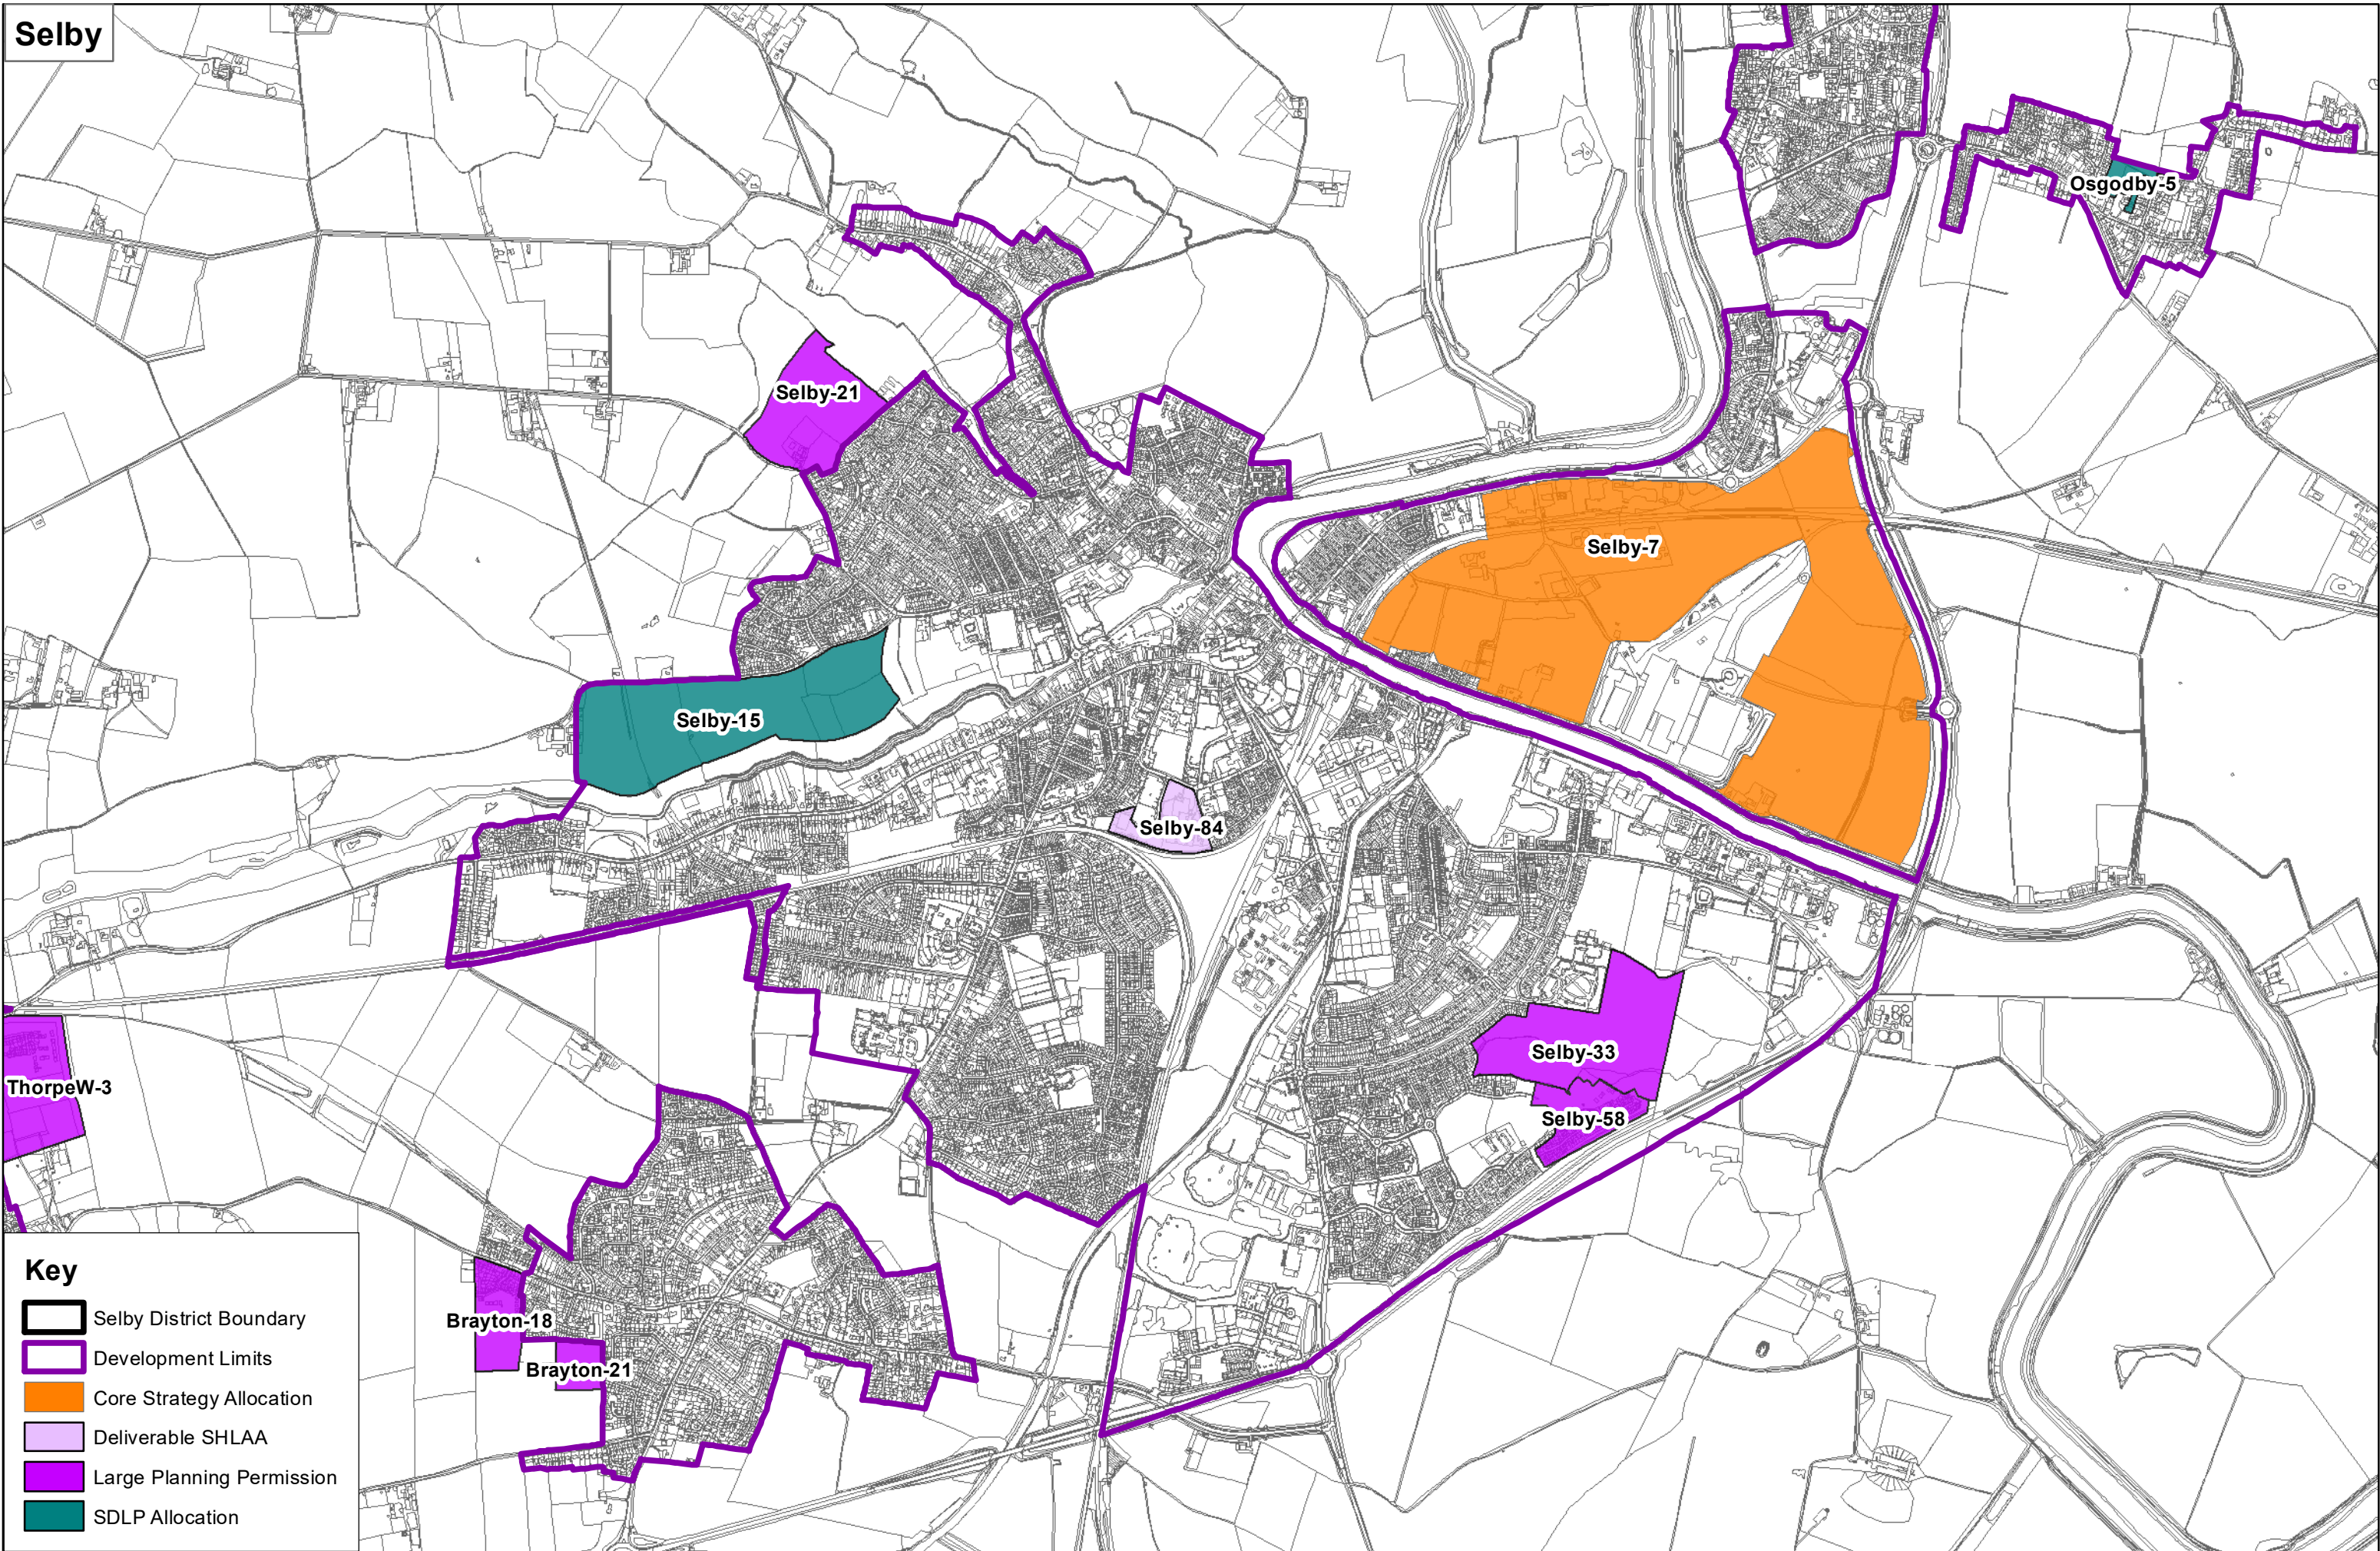

Cawood

Key

- Selby District Boundary
- Development Limits
- Core Strategy Allocation
- Deliverable SHLAA
- Large Planning Permission
- SDLP Allocation

Eggborough

Key

-  Selby District Boundary
-  Development Limits
-  Core Strategy Allocation
-  Deliverable SHLAA
-  Large Planning Permission
-  SDLP Allocation

Osgodby

Key

-  Selby District Boundary
-  Development Limits
-  Core Strategy Allocation
-  Deliverable SHLAA
-  Large Planning Permission
-  SDLP Allocation

Key

-  Selby District Boundary
-  Development Limits
-  Core Strategy Allocation
-  Deliverable SHLAA
-  Large Planning Permission
-  SDLP Allocation

Key

- Selby District Boundary
- Development Limits
- Core Strategy Allocation
- Deliverable SHLAA
- Large Planning Permission
- SDLP Allocation

Selby Town Centre

Selby-21

Key

- Selby District Boundary
- Development Limits
- Core Strategy Allocation
- Deliverable SHLAA
- Large Planning Permission
- SDLP Allocation

Sherburn in Elmet

Key

- Selby District Boundary
- Development Limits
- Core Strategy Allocation
- Deliverable SHLAA
- Large Planning Permission
- SDLP Allocation

Key

- Selby District Boundary
- Development Limits
- Core Strategy Allocation
- Deliverable SHLAA
- Large Planning Permission
- SDLP Allocation