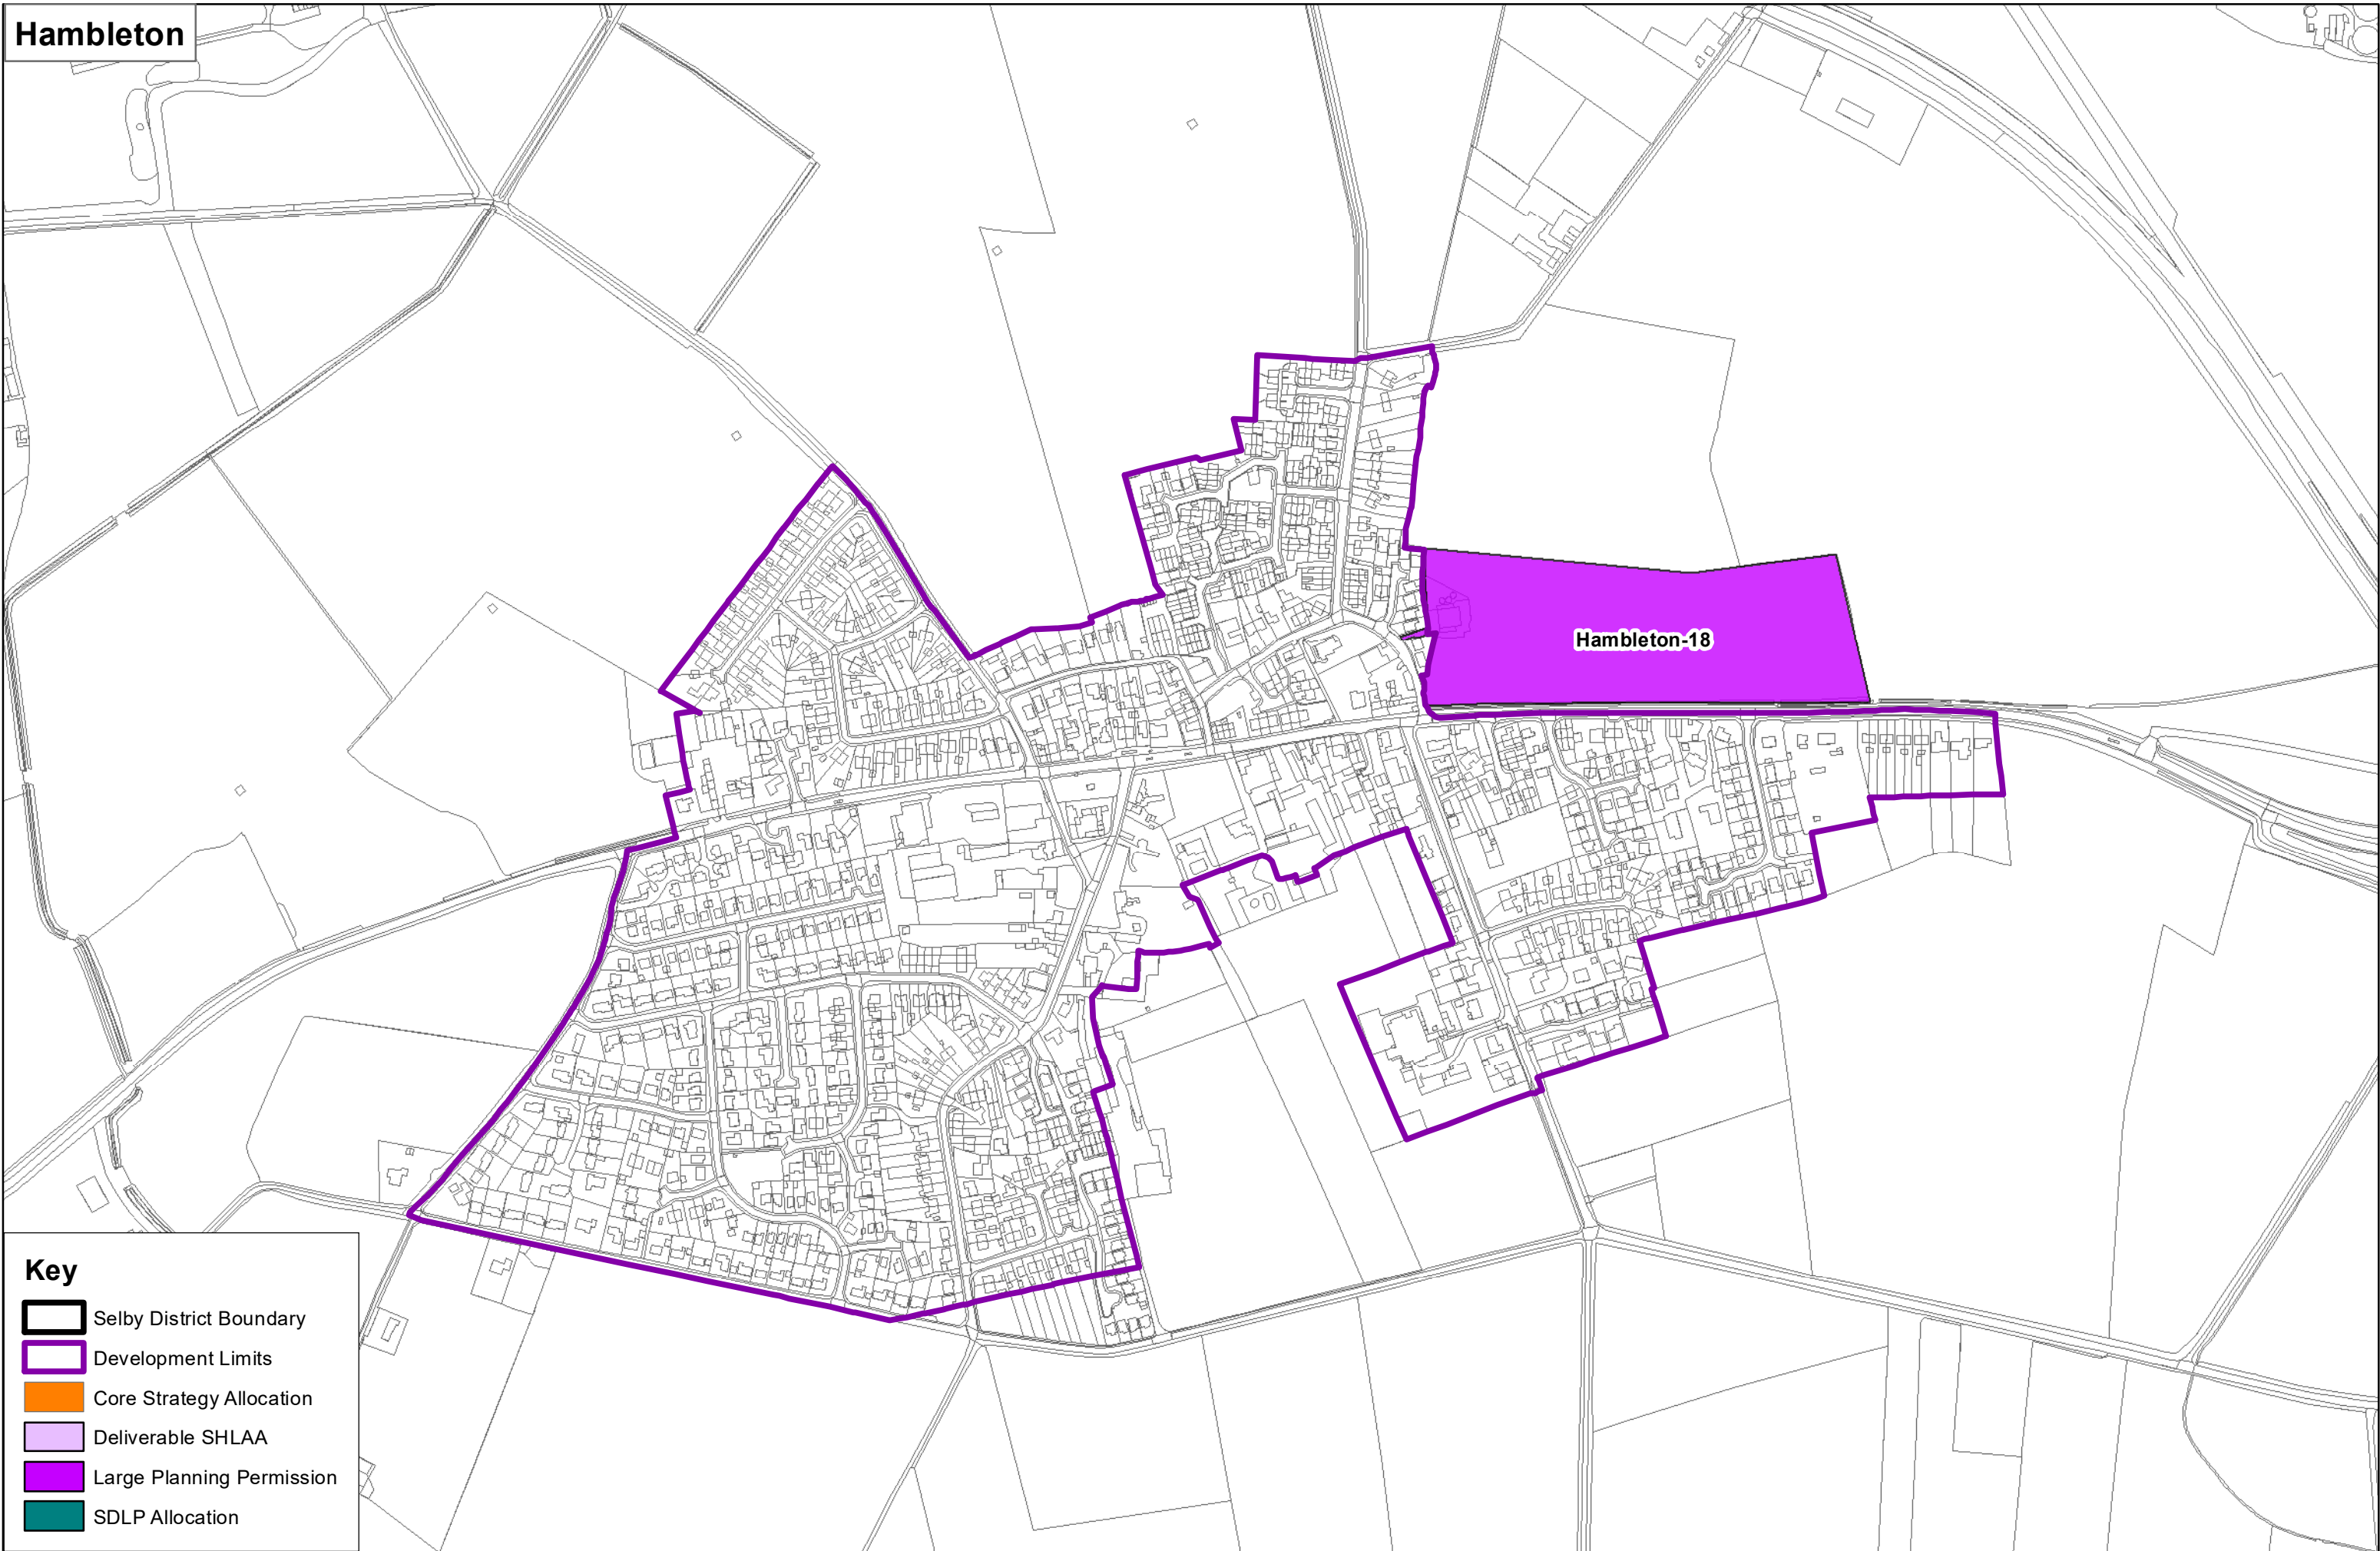

Key

- Selby District Boundary
- Development Limits
- Core Strategy Allocation
- Deliverable SHLAA
- Large Planning Permission
- SDLP Allocation

Brayton

Key

-  Selby District Boundary
-  Development Limits
-  Core Strategy Allocation
-  Deliverable SHLAA
-  Large Planning Permission
-  SDLP Allocation

Cawood

Key

- Selby District Boundary
- Development Limits
- Core Strategy Allocation
- Deliverable SHLAA
- Large Planning Permission
- SDLP Allocation

Eggborough

Key

-  Selby District Boundary
-  Development Limits
-  Core Strategy Allocation
-  Deliverable SHLAA
-  Large Planning Permission
-  SDLP Allocation

Key

-  Selby District Boundary
-  Development Limits
-  Core Strategy Allocation
-  Deliverable SHLAA
-  Large Planning Permission
-  SDLP Allocation

North Duffield

Key

- Selby District Boundary
- Development Limits
- Core Strategy Allocation
- Deliverable SHLAA
- Large Planning Permission
- SDLP Allocation

Osgodby

Key

-  Selby District Boundary
-  Development Limits
-  Core Strategy Allocation
-  Deliverable SHLAA
-  Large Planning Permission
-  SDLP Allocation

Key

-  Selby District Boundary
-  Development Limits
-  Core Strategy Allocation
-  Deliverable SHLAA
-  Large Planning Permission
-  SDLP Allocation