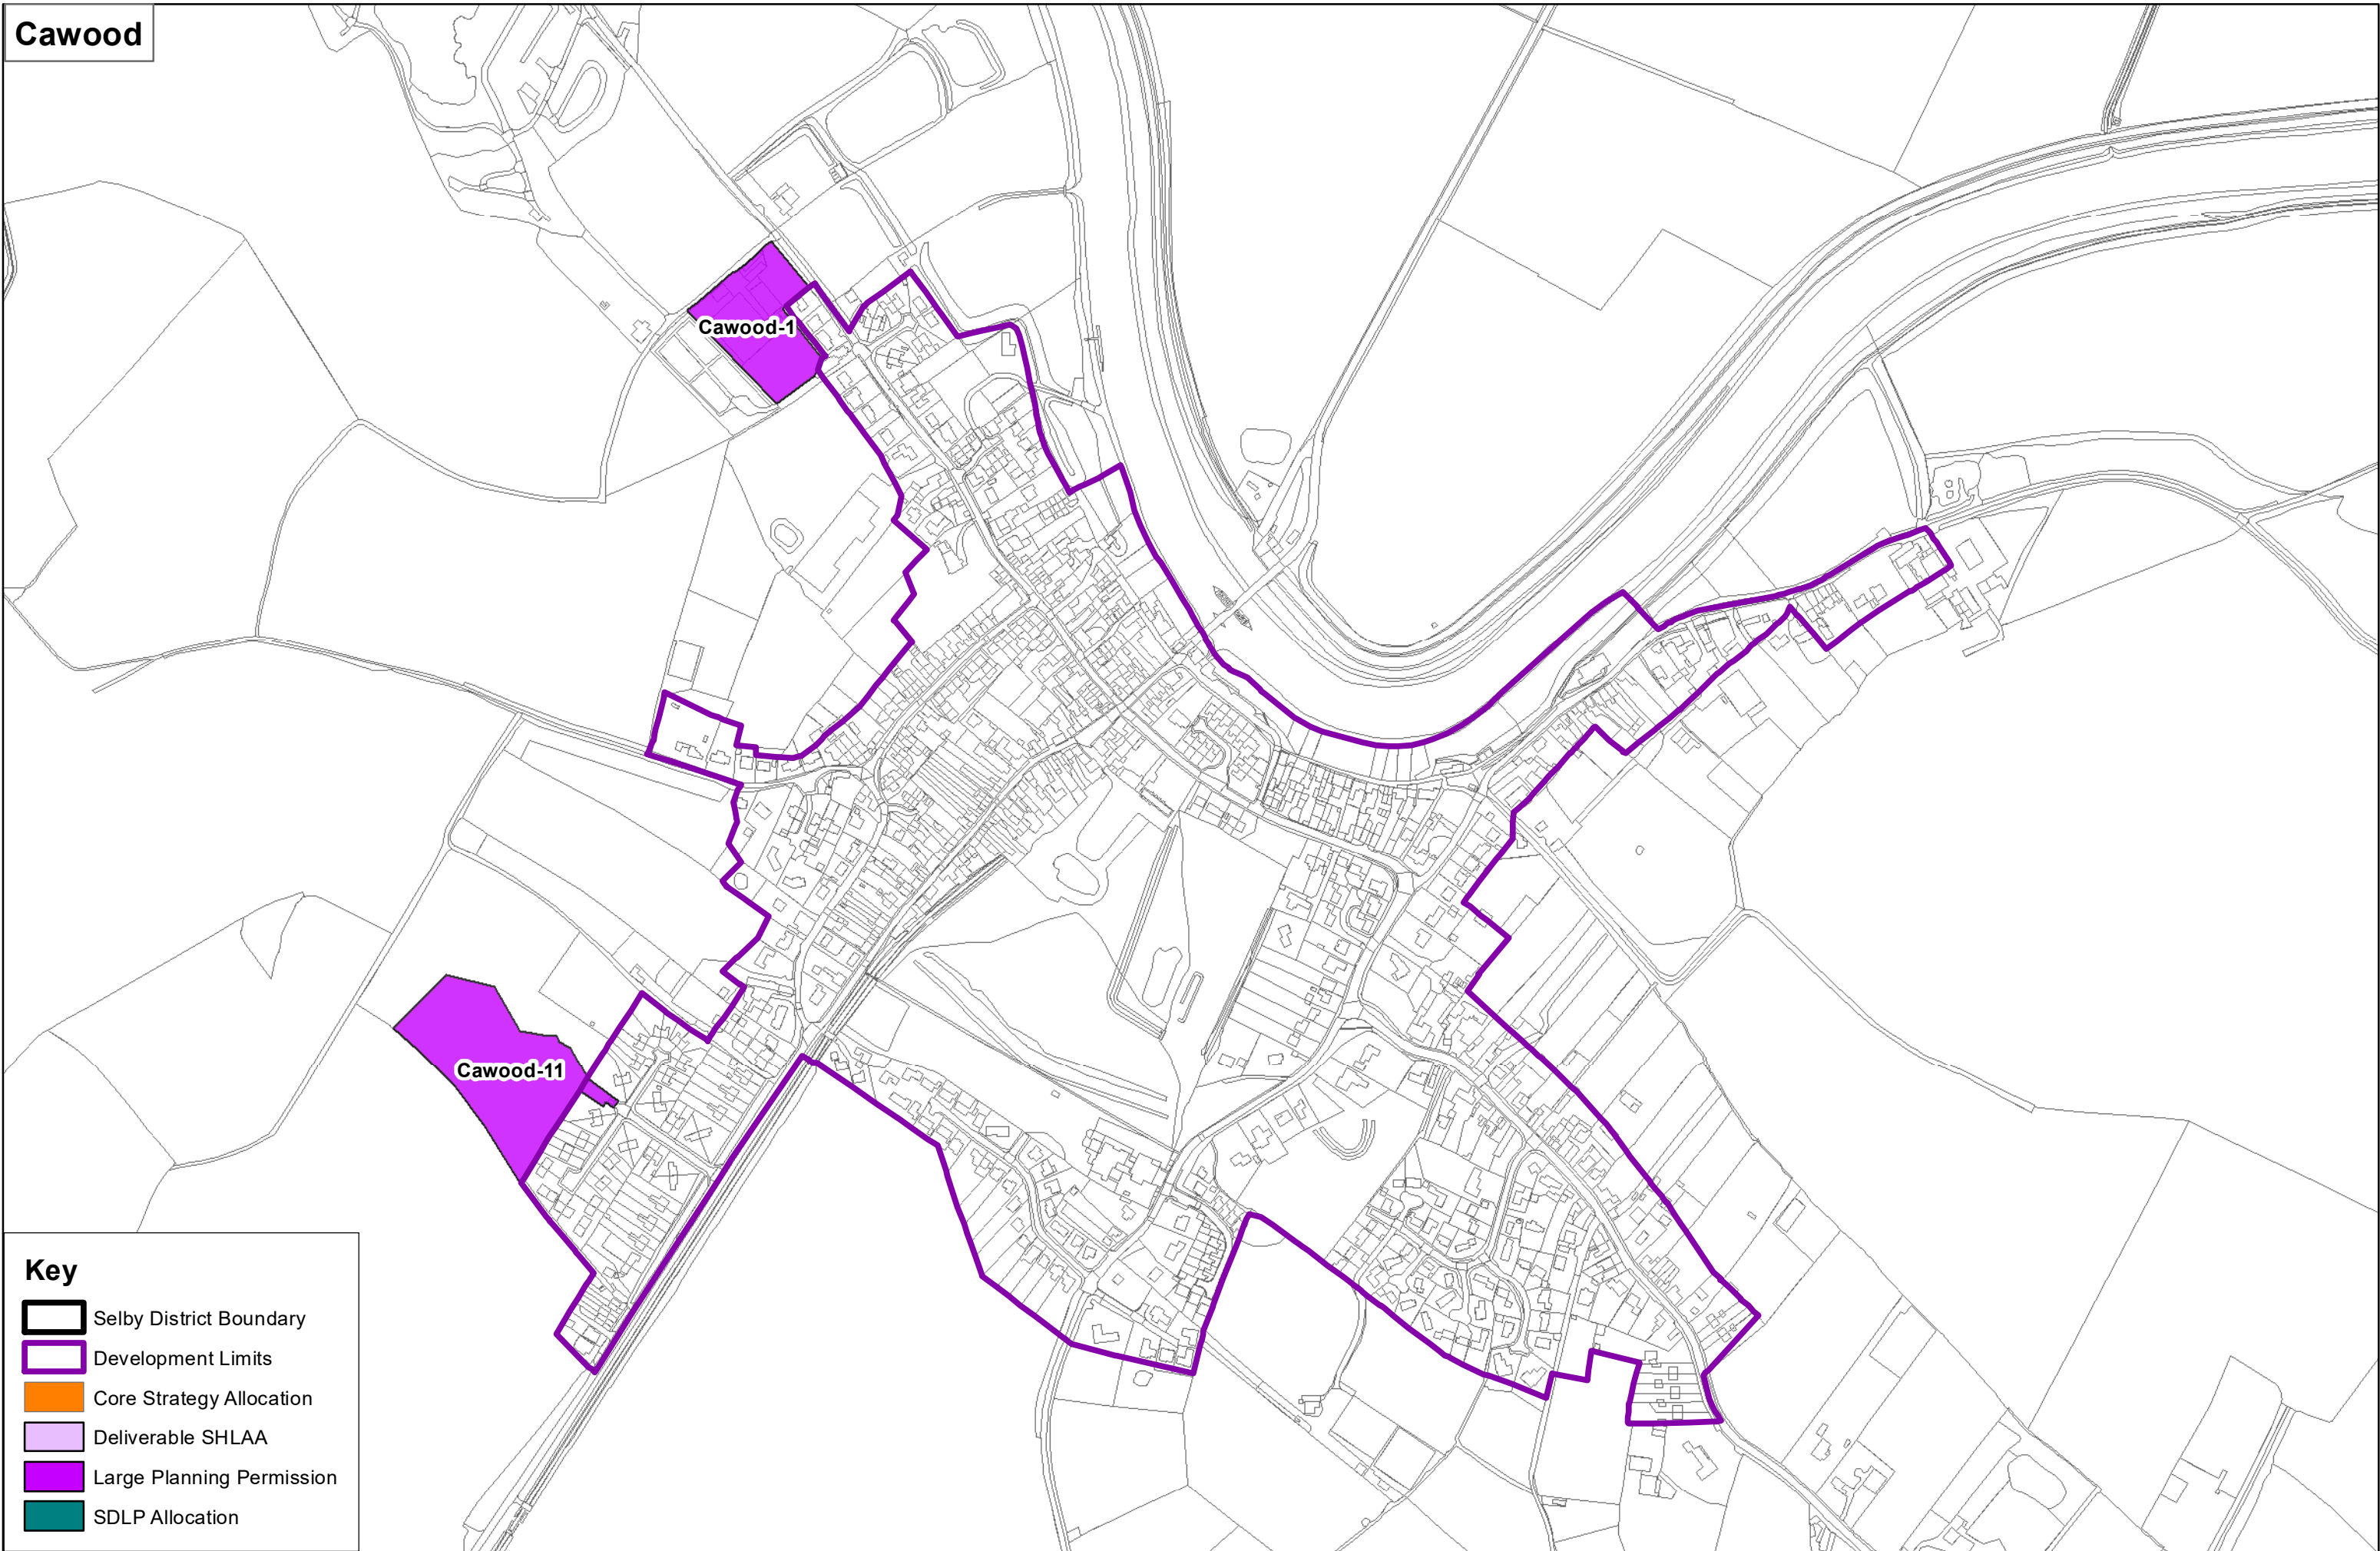

Key

- Selby District Boundary
- Development Limits
- Core Strategy Allocation
- Deliverable SHLAA
- Large Planning Permission
- SDLP Allocation

Brayton

Key

-  Selby District Boundary
-  Development Limits
-  Core Strategy Allocation
-  Deliverable SHLAA
-  Large Planning Permission
-  SDLP Allocation

Camblesforth

Key

- Selby District Boundary
- Development Limits
- Core Strategy Allocation
- Deliverable SHLAA
- Large Planning Permission
- SDLP Allocation

Key

- Selby District Boundary
- Development Limits
- Core Strategy Allocation
- Deliverable SHLAA
- Large Planning Permission
- SDLP Allocation

Cawood

Key

- Selby District Boundary
- Development Limits
- Core Strategy Allocation
- Deliverable SHLAA
- Large Planning Permission
- SDLP Allocation

Eggborough

Key

-  Selby District Boundary
-  Development Limits
-  Core Strategy Allocation
-  Deliverable SHLAA
-  Large Planning Permission
-  SDLP Allocation

Key

-  Selby District Boundary
-  Development Limits
-  Core Strategy Allocation
-  Deliverable SHLAA
-  Large Planning Permission
-  SDLP Allocation

North Duffield

Key

- Selby District Boundary
- Development Limits
- Core Strategy Allocation
- Deliverable SHLAA
- Large Planning Permission
- SDLP Allocation