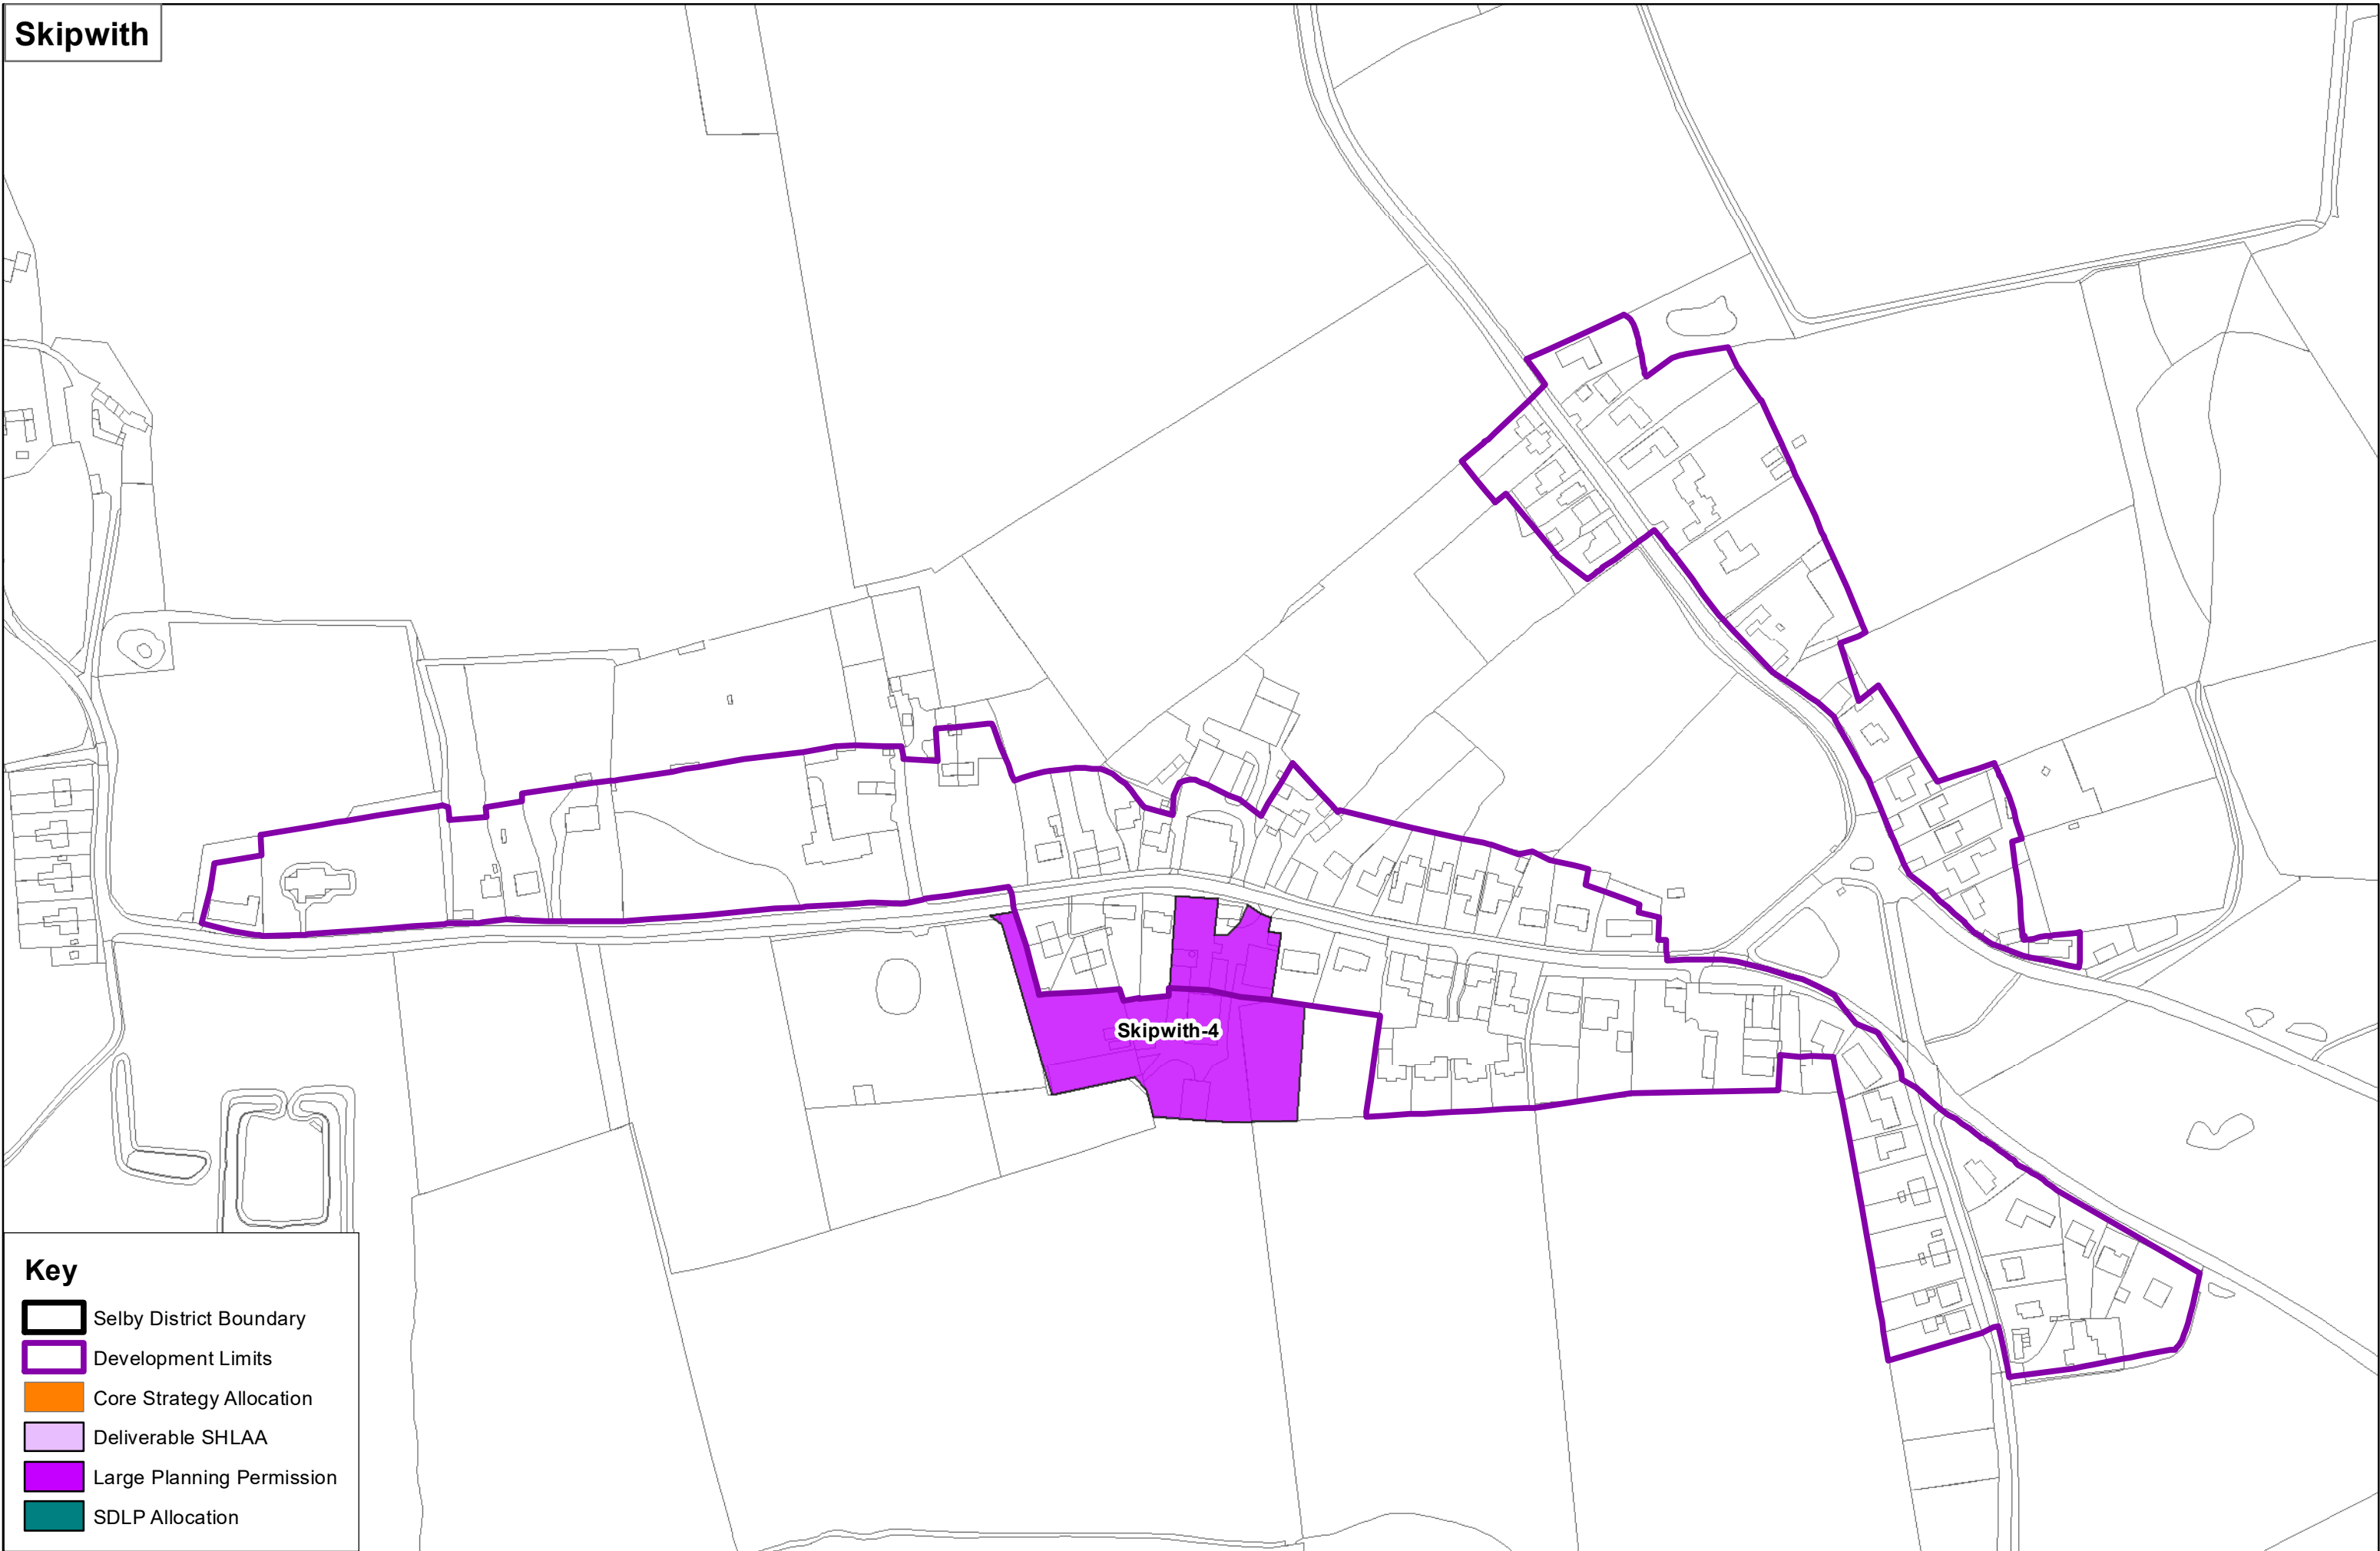

Osgodby

Key

-  Selby District Boundary
-  Development Limits
-  Core Strategy Allocation
-  Deliverable SHLAA
-  Large Planning Permission
-  SDLP Allocation

Key

-  Selby District Boundary
-  Development Limits
-  Core Strategy Allocation
-  Deliverable SHLAA
-  Large Planning Permission
-  SDLP Allocation

Key

- Selby District Boundary
- Development Limits
- Core Strategy Allocation
- Deliverable SHLAA
- Large Planning Permission
- SDLP Allocation

Selby Town Centre

Selby-21

Key

- Selby District Boundary
- Development Limits
- Core Strategy Allocation
- Deliverable SHLAA
- Large Planning Permission
- SDLP Allocation

Sherburn in Elmet

Key

- Selby District Boundary
- Development Limits
- Core Strategy Allocation
- Deliverable SHLAA
- Large Planning Permission
- SDLP Allocation

Key

- Selby District Boundary
- Development Limits
- Core Strategy Allocation
- Deliverable SHLAA
- Large Planning Permission
- SDLP Allocation

Key

- Selby District Boundary
- Development Limits
- Core Strategy Allocation
- Deliverable SHLAA
- Large Planning Permission
- SDLP Allocation

Thorpe Willoughby

Key

-  Selby District Boundary
-  Development Limits
-  Core Strategy Allocation
-  Deliverable SHLAA
-  Large Planning Permission
-  SDLP Allocation