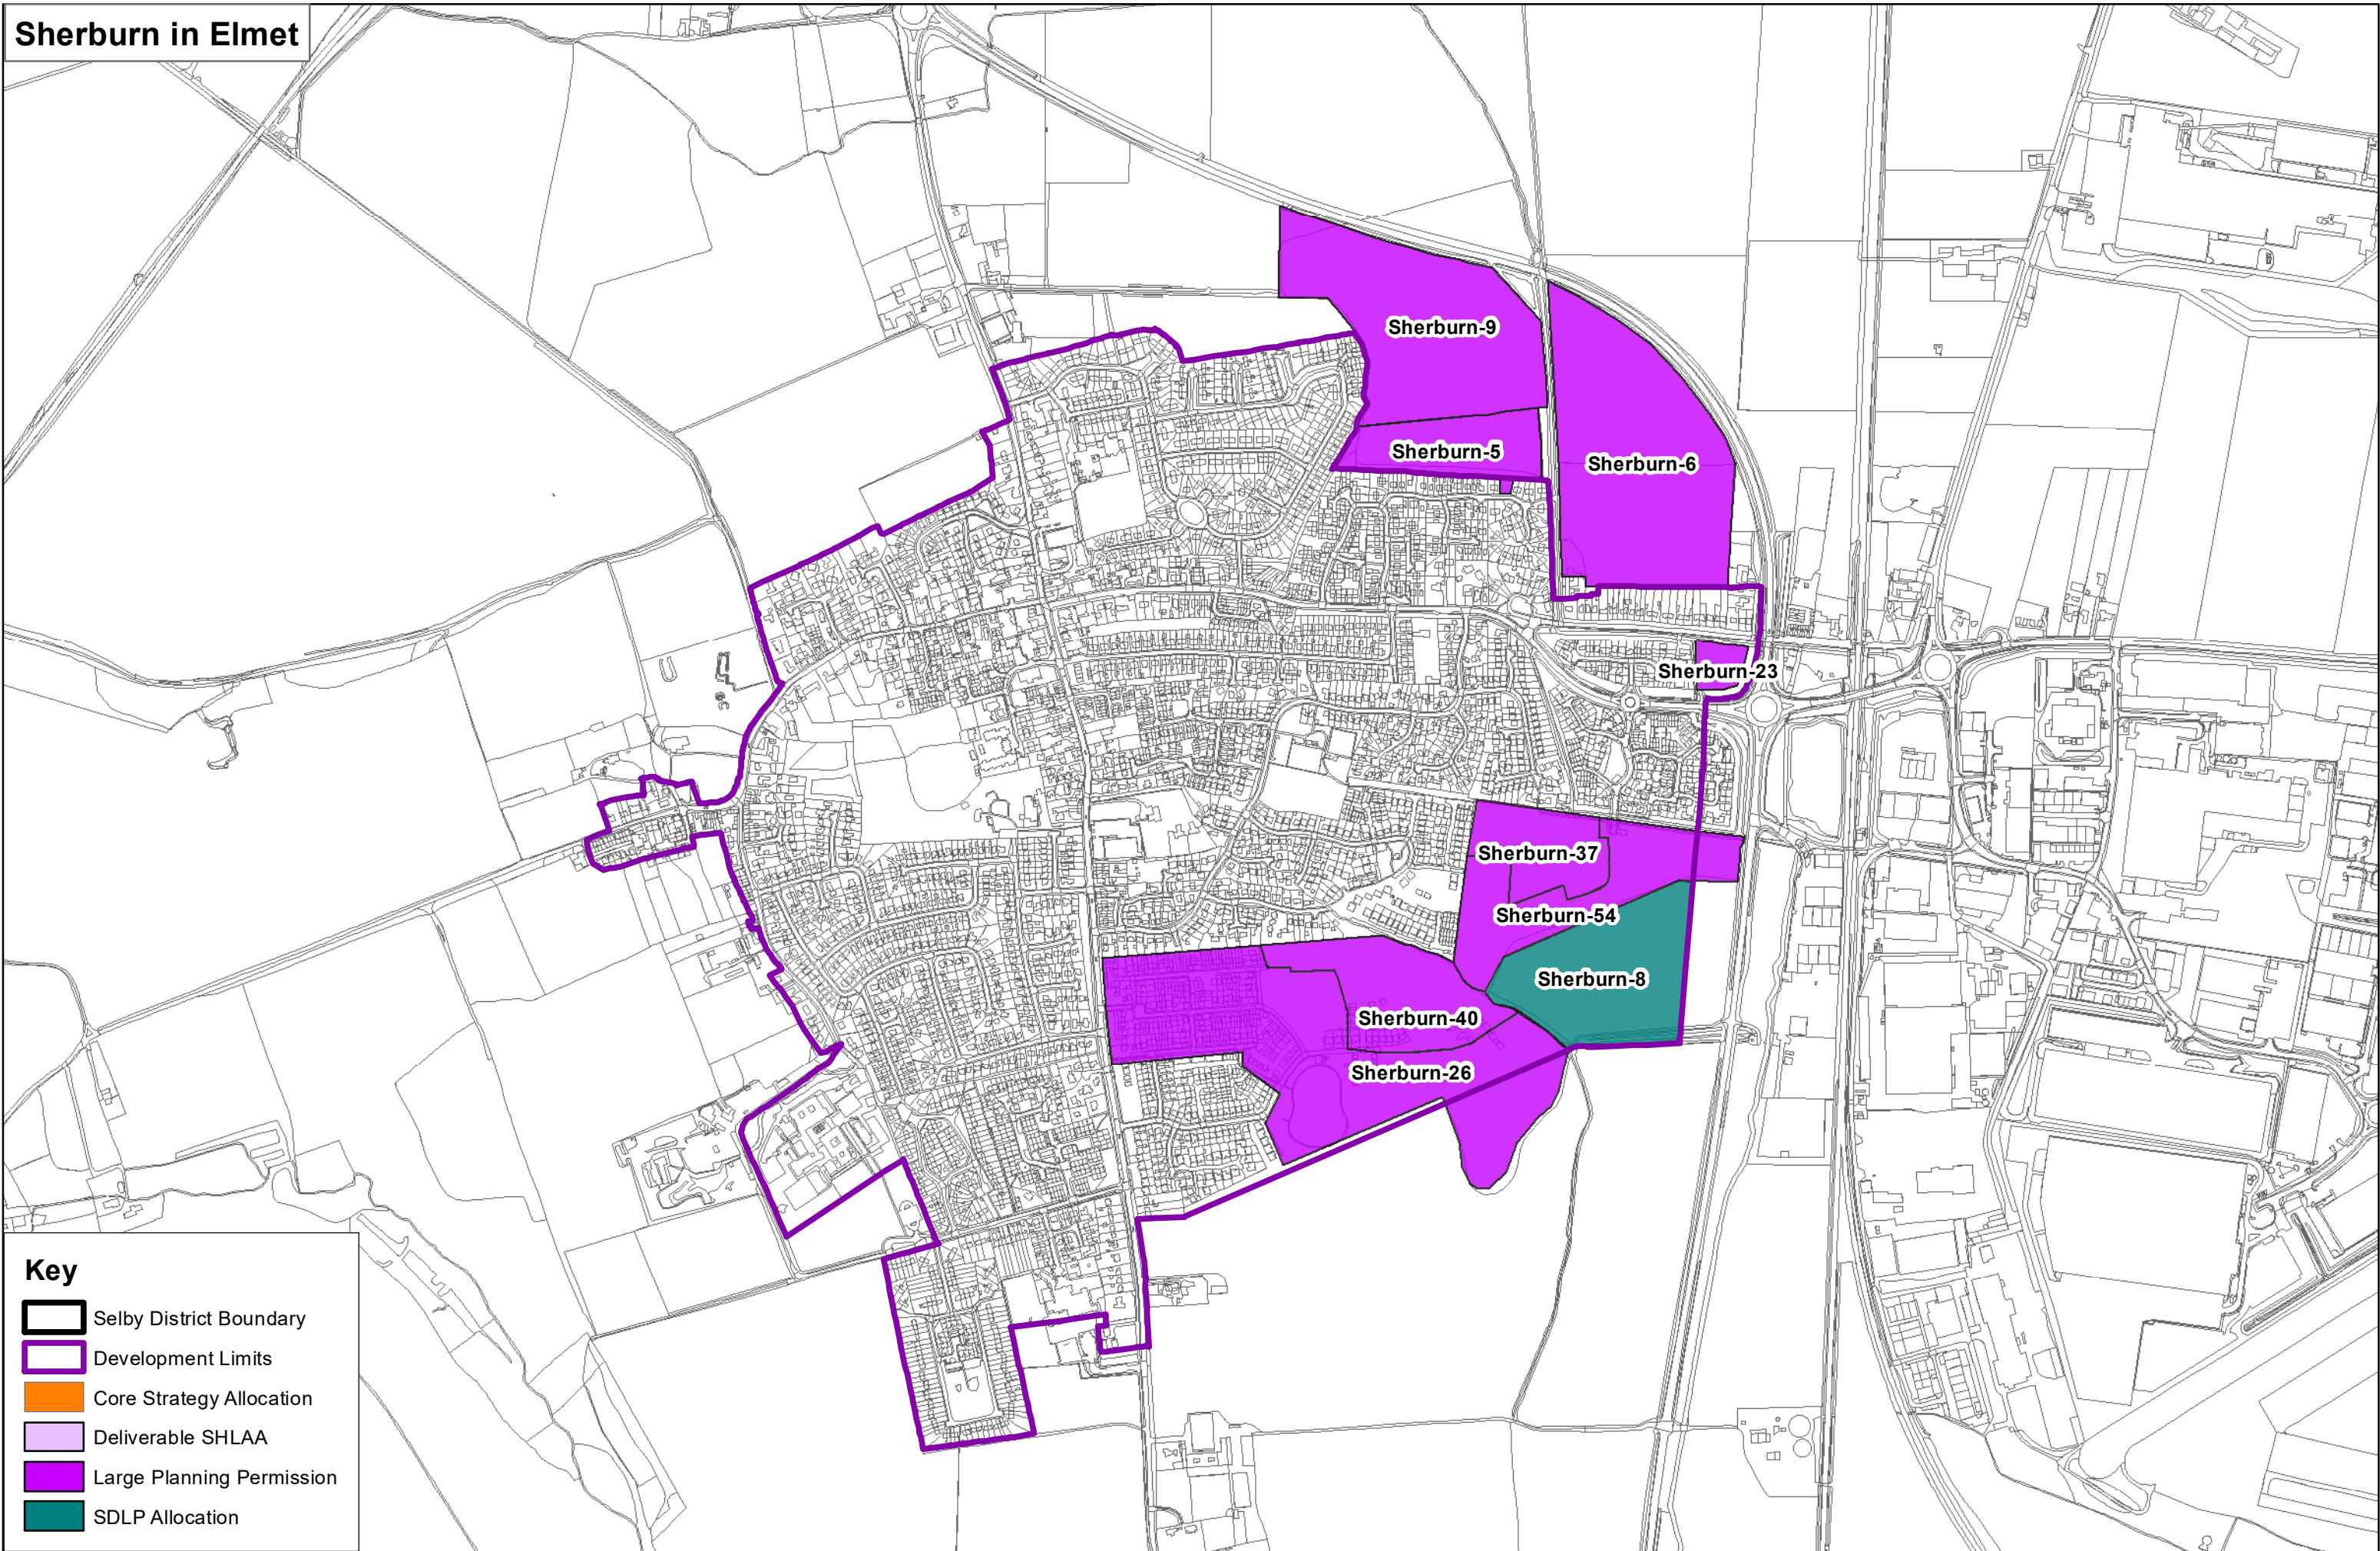

Osgodby

Key

-  Selby District Boundary
-  Development Limits
-  Core Strategy Allocation
-  Deliverable SHLAA
-  Large Planning Permission
-  SDLP Allocation

Key

-  Selby District Boundary
-  Development Limits
-  Core Strategy Allocation
-  Deliverable SHLAA
-  Large Planning Permission
-  SDLP Allocation

Key

- Selby District Boundary
- Development Limits
- Core Strategy Allocation
- Deliverable SHLAA
- Large Planning Permission
- SDLP Allocation

Selby Town Centre

Selby-21

Key

- Selby District Boundary
- Development Limits
- Core Strategy Allocation
- Deliverable SHLAA
- Large Planning Permission
- SDLP Allocation

Sherburn in Elmet

Key

- Selby District Boundary
- Development Limits
- Core Strategy Allocation
- Deliverable SHLAA
- Large Planning Permission
- SDLP Allocation

Key

- Selby District Boundary
- Development Limits
- Core Strategy Allocation
- Deliverable SHLAA
- Large Planning Permission
- SDLP Allocation

Key

- Selby District Boundary
- Development Limits
- Core Strategy Allocation
- Deliverable SHLAA
- Large Planning Permission
- SDLP Allocation

Thorpe Willoughby

Key

-  Selby District Boundary
-  Development Limits
-  Core Strategy Allocation
-  Deliverable SHLAA
-  Large Planning Permission
-  SDLP Allocation