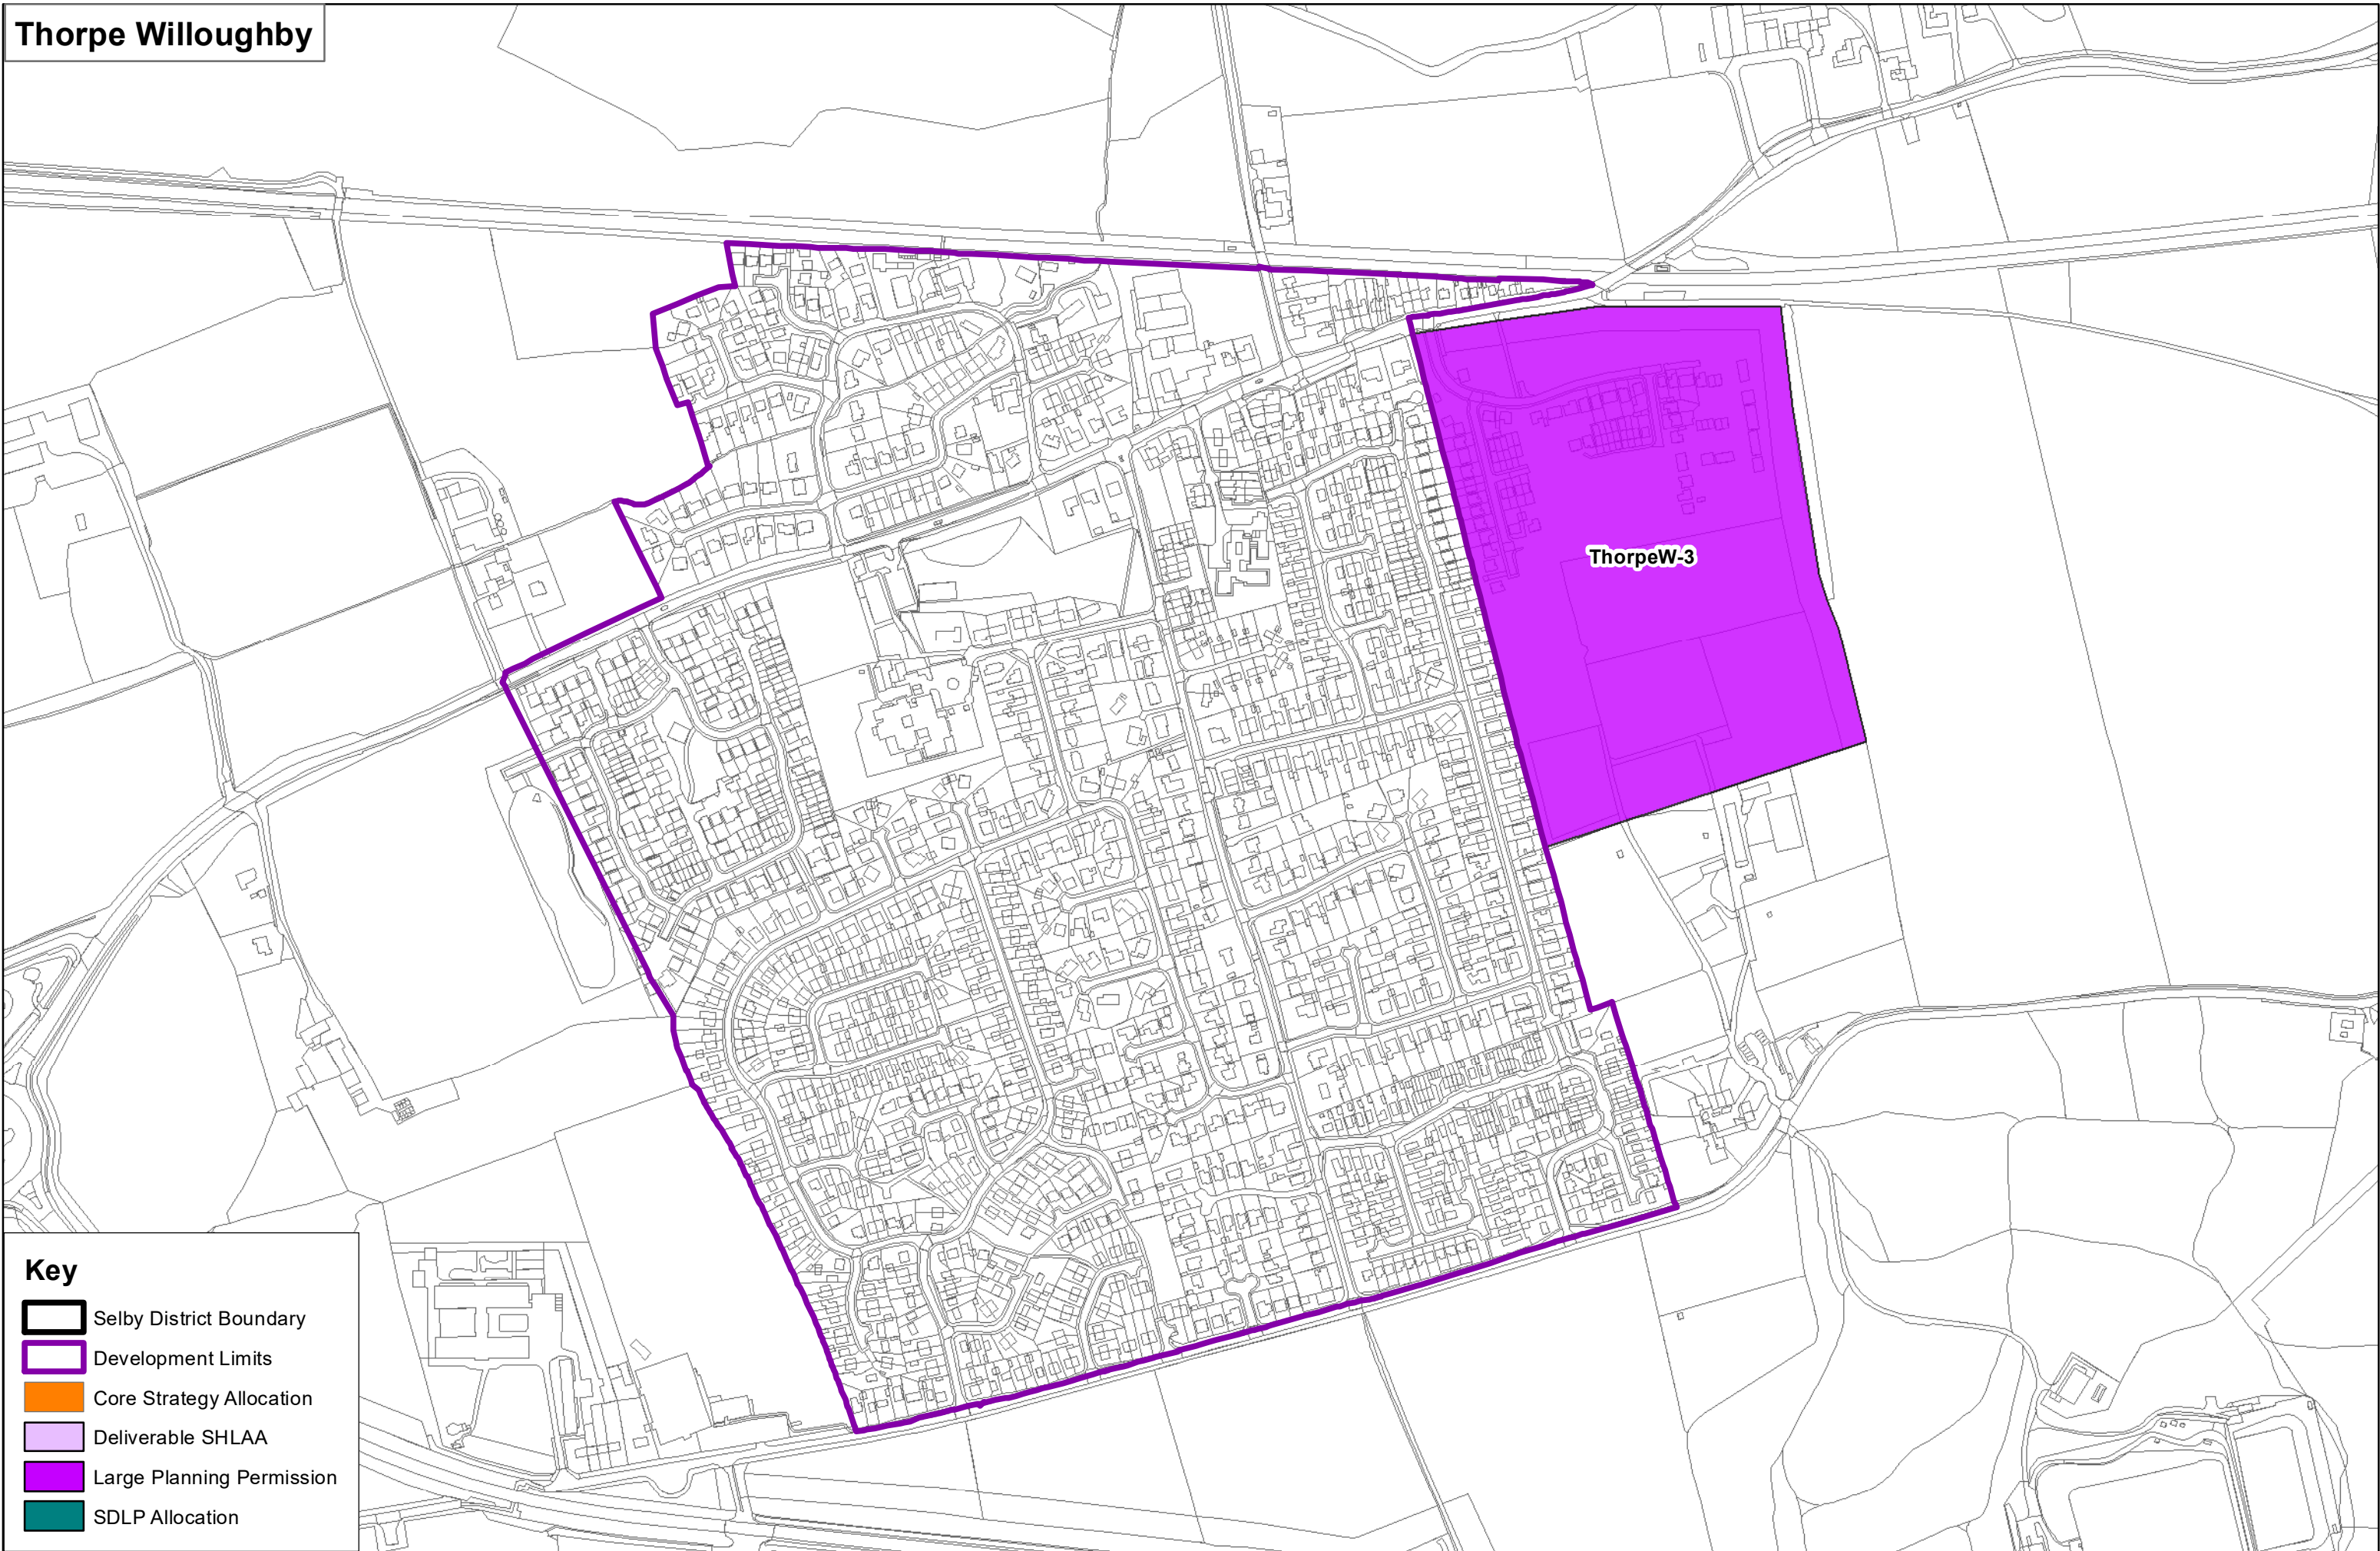

Key

- Selby District Boundary
- Development Limits
- Core Strategy Allocation
- Deliverable SHLAA
- Large Planning Permission
- SDLP Allocation

Selby Town Centre

Selby-21

Key

- Selby District Boundary
- Development Limits
- Core Strategy Allocation
- Deliverable SHLAA
- Large Planning Permission
- SDLP Allocation

Sherburn in Elmet

Key

- Selby District Boundary
- Development Limits
- Core Strategy Allocation
- Deliverable SHLAA
- Large Planning Permission
- SDLP Allocation

Key

- Selby District Boundary
- Development Limits
- Core Strategy Allocation
- Deliverable SHLAA
- Large Planning Permission
- SDLP Allocation

Key

- Selby District Boundary
- Development Limits
- Core Strategy Allocation
- Deliverable SHLAA
- Large Planning Permission
- SDLP Allocation

Thorpe Willoughby

Key

-  Selby District Boundary
-  Development Limits
-  Core Strategy Allocation
-  Deliverable SHLAA
-  Large Planning Permission
-  SDLP Allocation

Key

- Selby District Boundary
- Development Limits
- Core Strategy Allocation
- Deliverable SHLAA
- Large Planning Permission
- SDLP Allocation