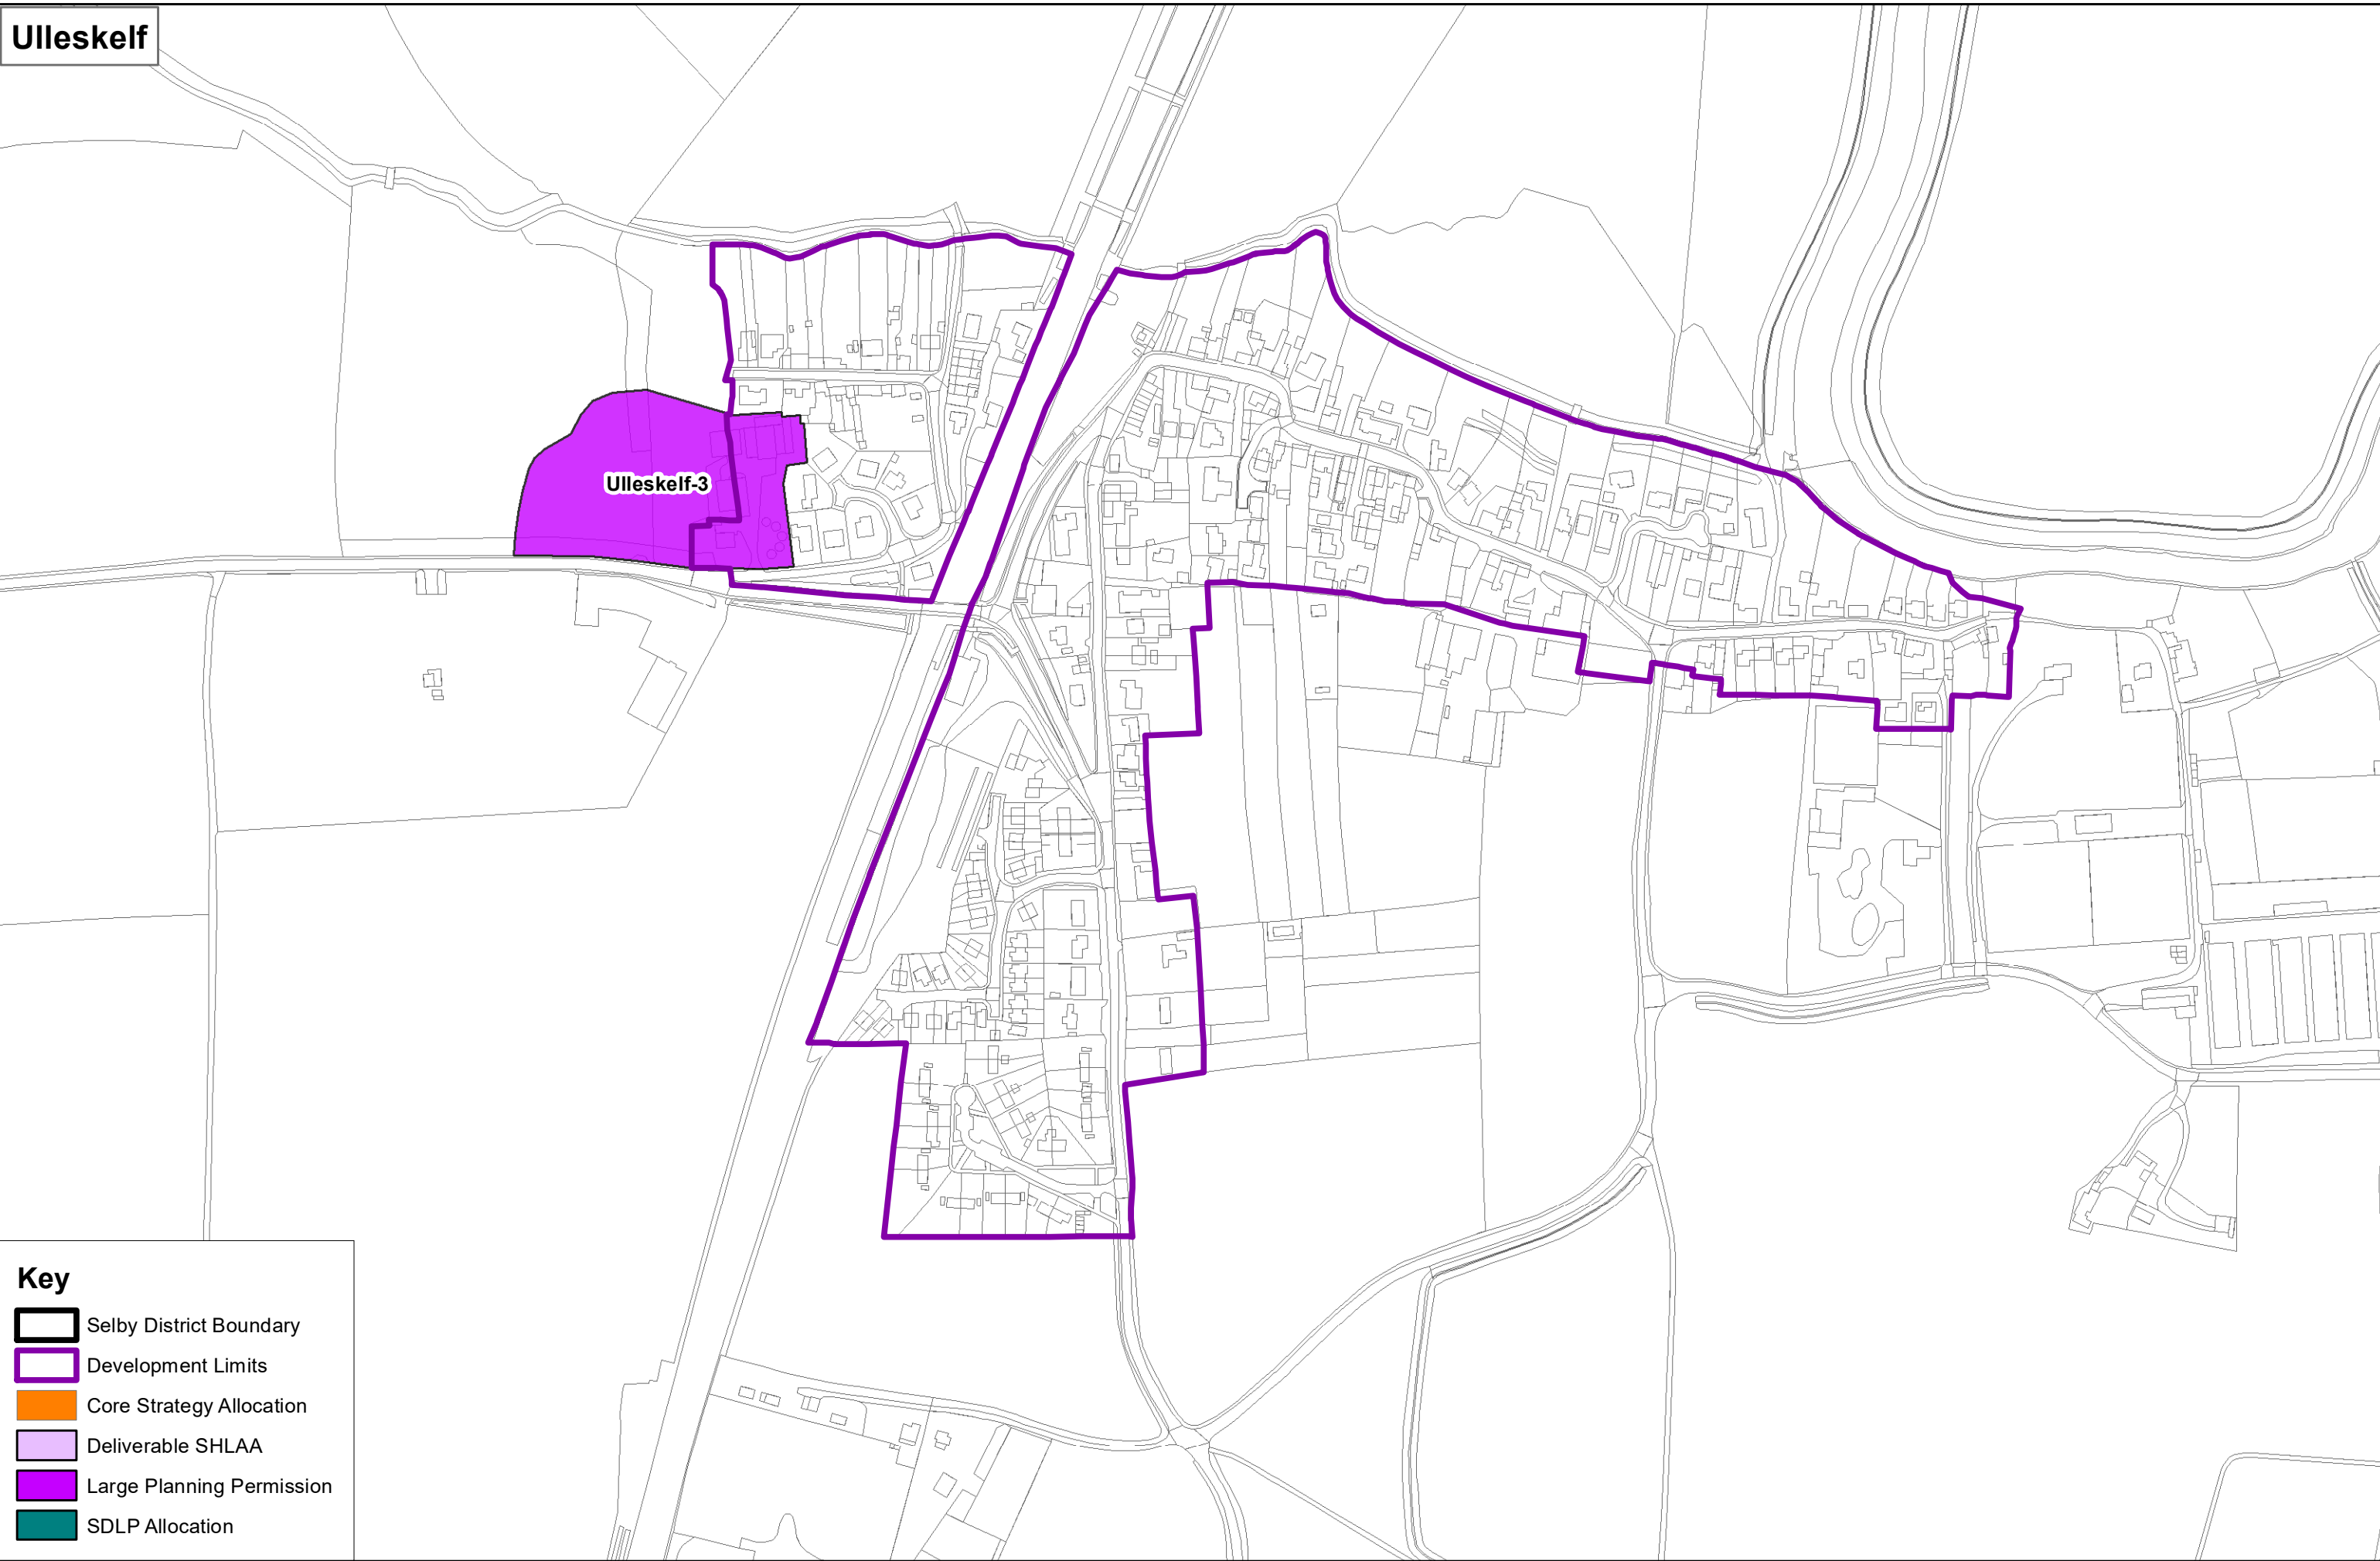

Cawood

Key

- Selby District Boundary
- Development Limits
- Core Strategy Allocation
- Deliverable SHLAA
- Large Planning Permission
- SDLP Allocation

Eggborough

Key

-  Selby District Boundary
-  Development Limits
-  Core Strategy Allocation
-  Deliverable SHLAA
-  Large Planning Permission
-  SDLP Allocation

Sherburn in Elmet

Key

- Selby District Boundary
- Development Limits
- Core Strategy Allocation
- Deliverable SHLAA
- Large Planning Permission
- SDLP Allocation

Key

- Selby District Boundary
- Development Limits
- Core Strategy Allocation
- Deliverable SHLAA
- Large Planning Permission
- SDLP Allocation

Key

- Selby District Boundary
- Development Limits
- Core Strategy Allocation
- Deliverable SHLAA
- Large Planning Permission
- SDLP Allocation

Thorpe Willoughby

Key

-  Selby District Boundary
-  Development Limits
-  Core Strategy Allocation
-  Deliverable SHLAA
-  Large Planning Permission
-  SDLP Allocation

Key

- Selby District Boundary
- Development Limits
- Core Strategy Allocation
- Deliverable SHLAA
- Large Planning Permission
- SDLP Allocation