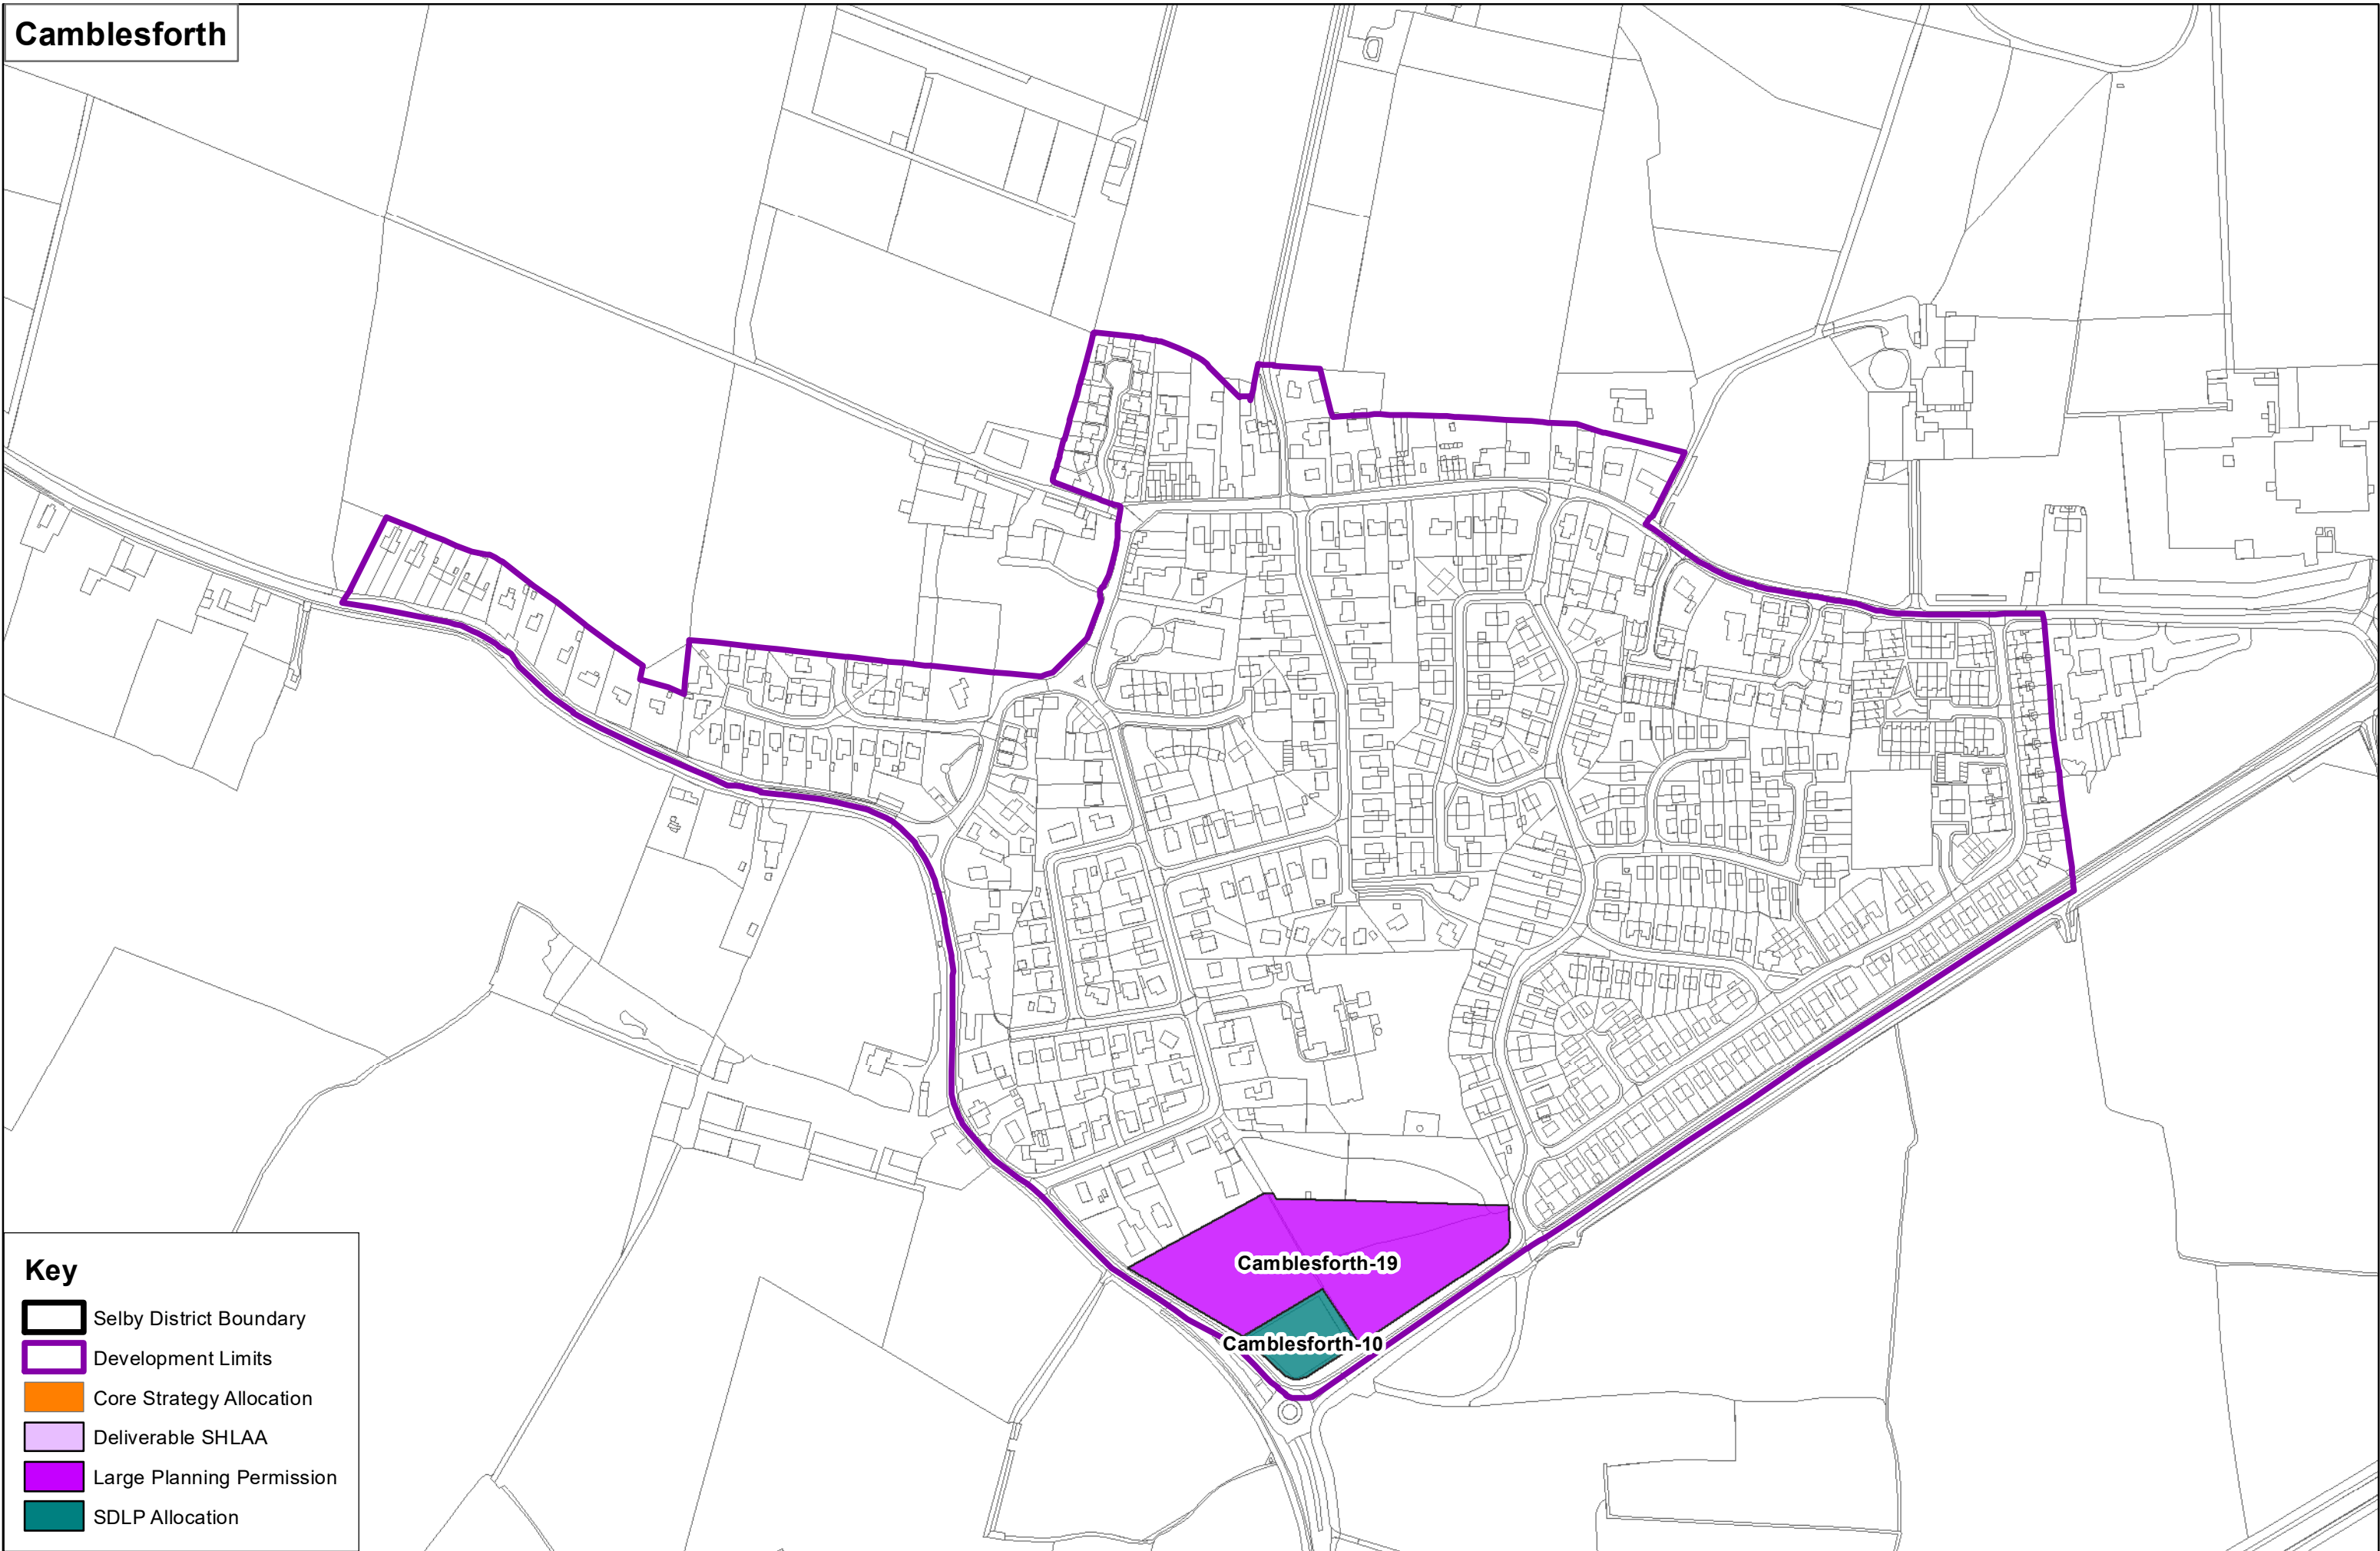

Key

- Selby District Boundary
- Development Limits
- Core Strategy Allocation
- Deliverable SHLAA
- Large Planning Permission
- SDLP Allocation

Key

-  Selby District Boundary
-  Development Limits
-  Core Strategy Allocation
-  Deliverable SHLAA
-  Large Planning Permission
-  SDLP Allocation

Key

- Selby District Boundary
- Development Limits
- Core Strategy Allocation
- Deliverable SHLAA
- Large Planning Permission
- SDLP Allocation

Brayton

Key

-  Selby District Boundary
-  Development Limits
-  Core Strategy Allocation
-  Deliverable SHLAA
-  Large Planning Permission
-  SDLP Allocation

Camblesforth

Key

- Selby District Boundary
- Development Limits
- Core Strategy Allocation
- Deliverable SHLAA
- Large Planning Permission
- SDLP Allocation

Key

- Selby District Boundary
- Development Limits
- Core Strategy Allocation
- Deliverable SHLAA
- Large Planning Permission
- SDLP Allocation

Cawood

Key

- Selby District Boundary
- Development Limits
- Core Strategy Allocation
- Deliverable SHLAA
- Large Planning Permission
- SDLP Allocation

Eggborough

Key

-  Selby District Boundary
-  Development Limits
-  Core Strategy Allocation
-  Deliverable SHLAA
-  Large Planning Permission
-  SDLP Allocation