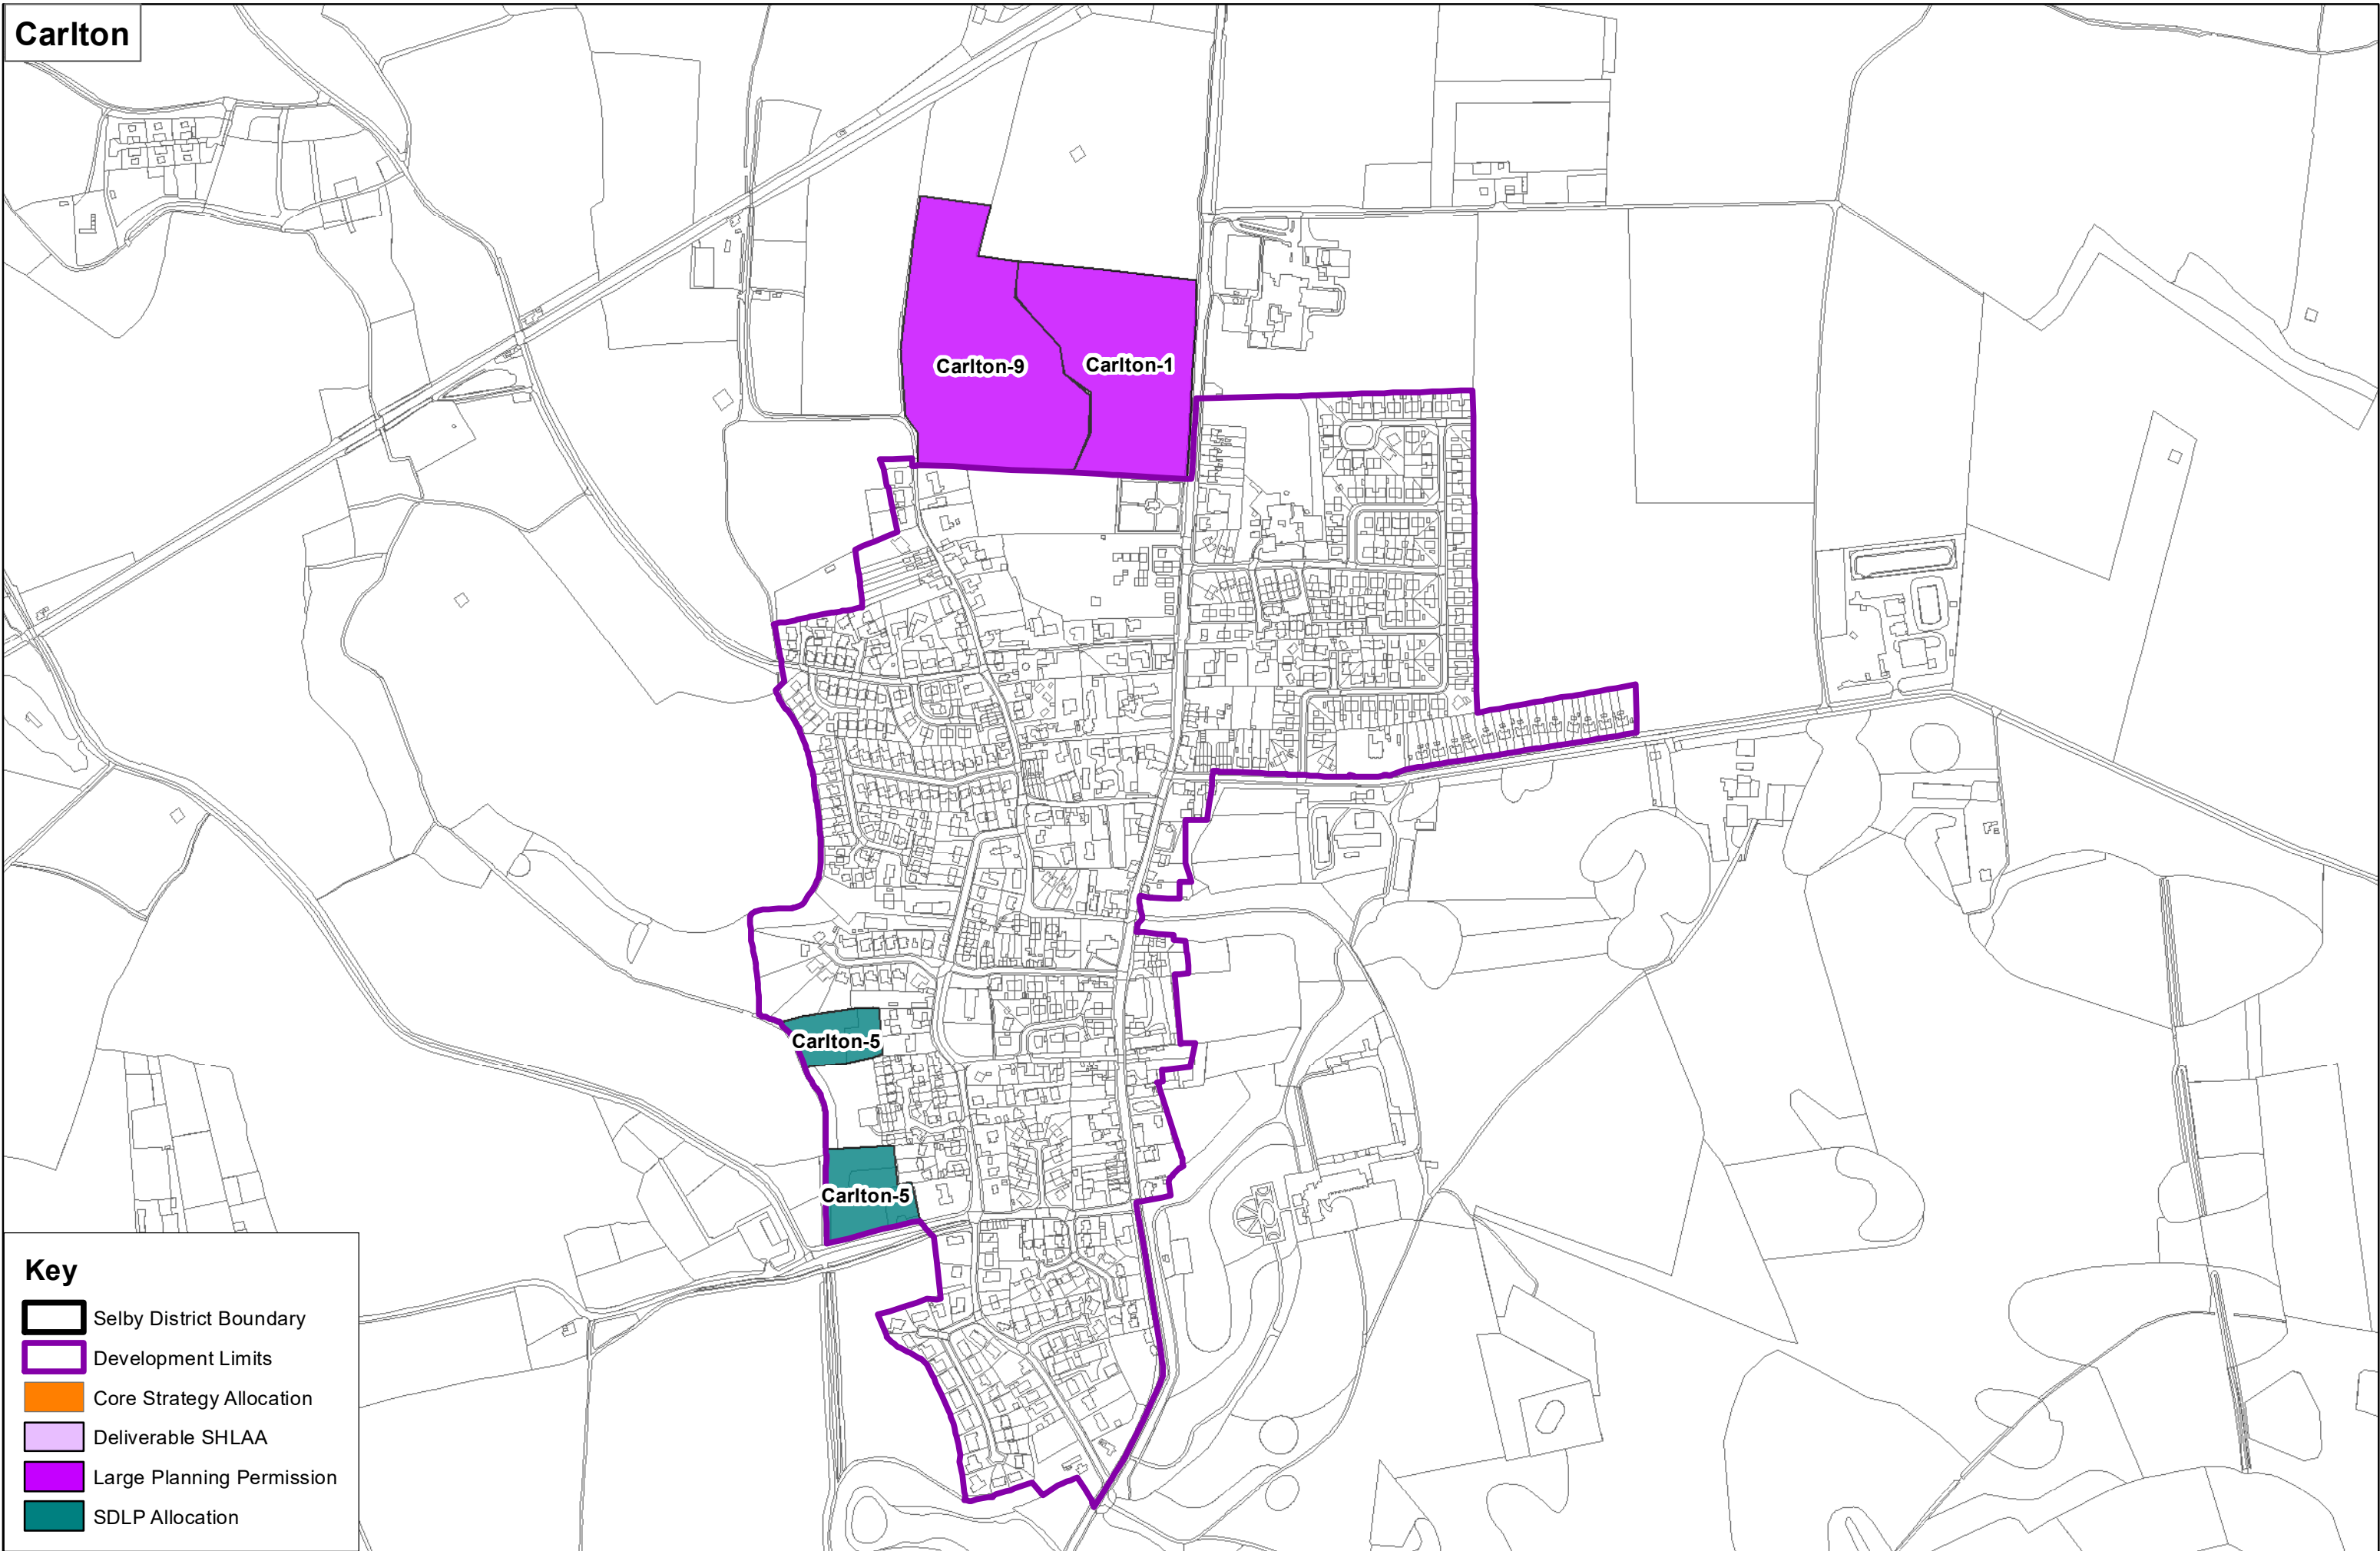

Key

- Selby District Boundary
- Development Limits
- Core Strategy Allocation
- Deliverable SHLAA
- Large Planning Permission
- SDLP Allocation

Key

-  Selby District Boundary
-  Development Limits
-  Core Strategy Allocation
-  Deliverable SHLAA
-  Large Planning Permission
-  SDLP Allocation

Key

- Selby District Boundary
- Development Limits
- Core Strategy Allocation
- Deliverable SHLAA
- Large Planning Permission
- SDLP Allocation

Brayton

Key

-  Selby District Boundary
-  Development Limits
-  Core Strategy Allocation
-  Deliverable SHLAA
-  Large Planning Permission
-  SDLP Allocation

Camblesforth

Key

- Selby District Boundary
- Development Limits
- Core Strategy Allocation
- Deliverable SHLAA
- Large Planning Permission
- SDLP Allocation

Key

- Selby District Boundary
- Development Limits
- Core Strategy Allocation
- Deliverable SHLAA
- Large Planning Permission
- SDLP Allocation

Cawood

Key

- Selby District Boundary
- Development Limits
- Core Strategy Allocation
- Deliverable SHLAA
- Large Planning Permission
- SDLP Allocation

Eggborough

Key

-  Selby District Boundary
-  Development Limits
-  Core Strategy Allocation
-  Deliverable SHLAA
-  Large Planning Permission
-  SDLP Allocation