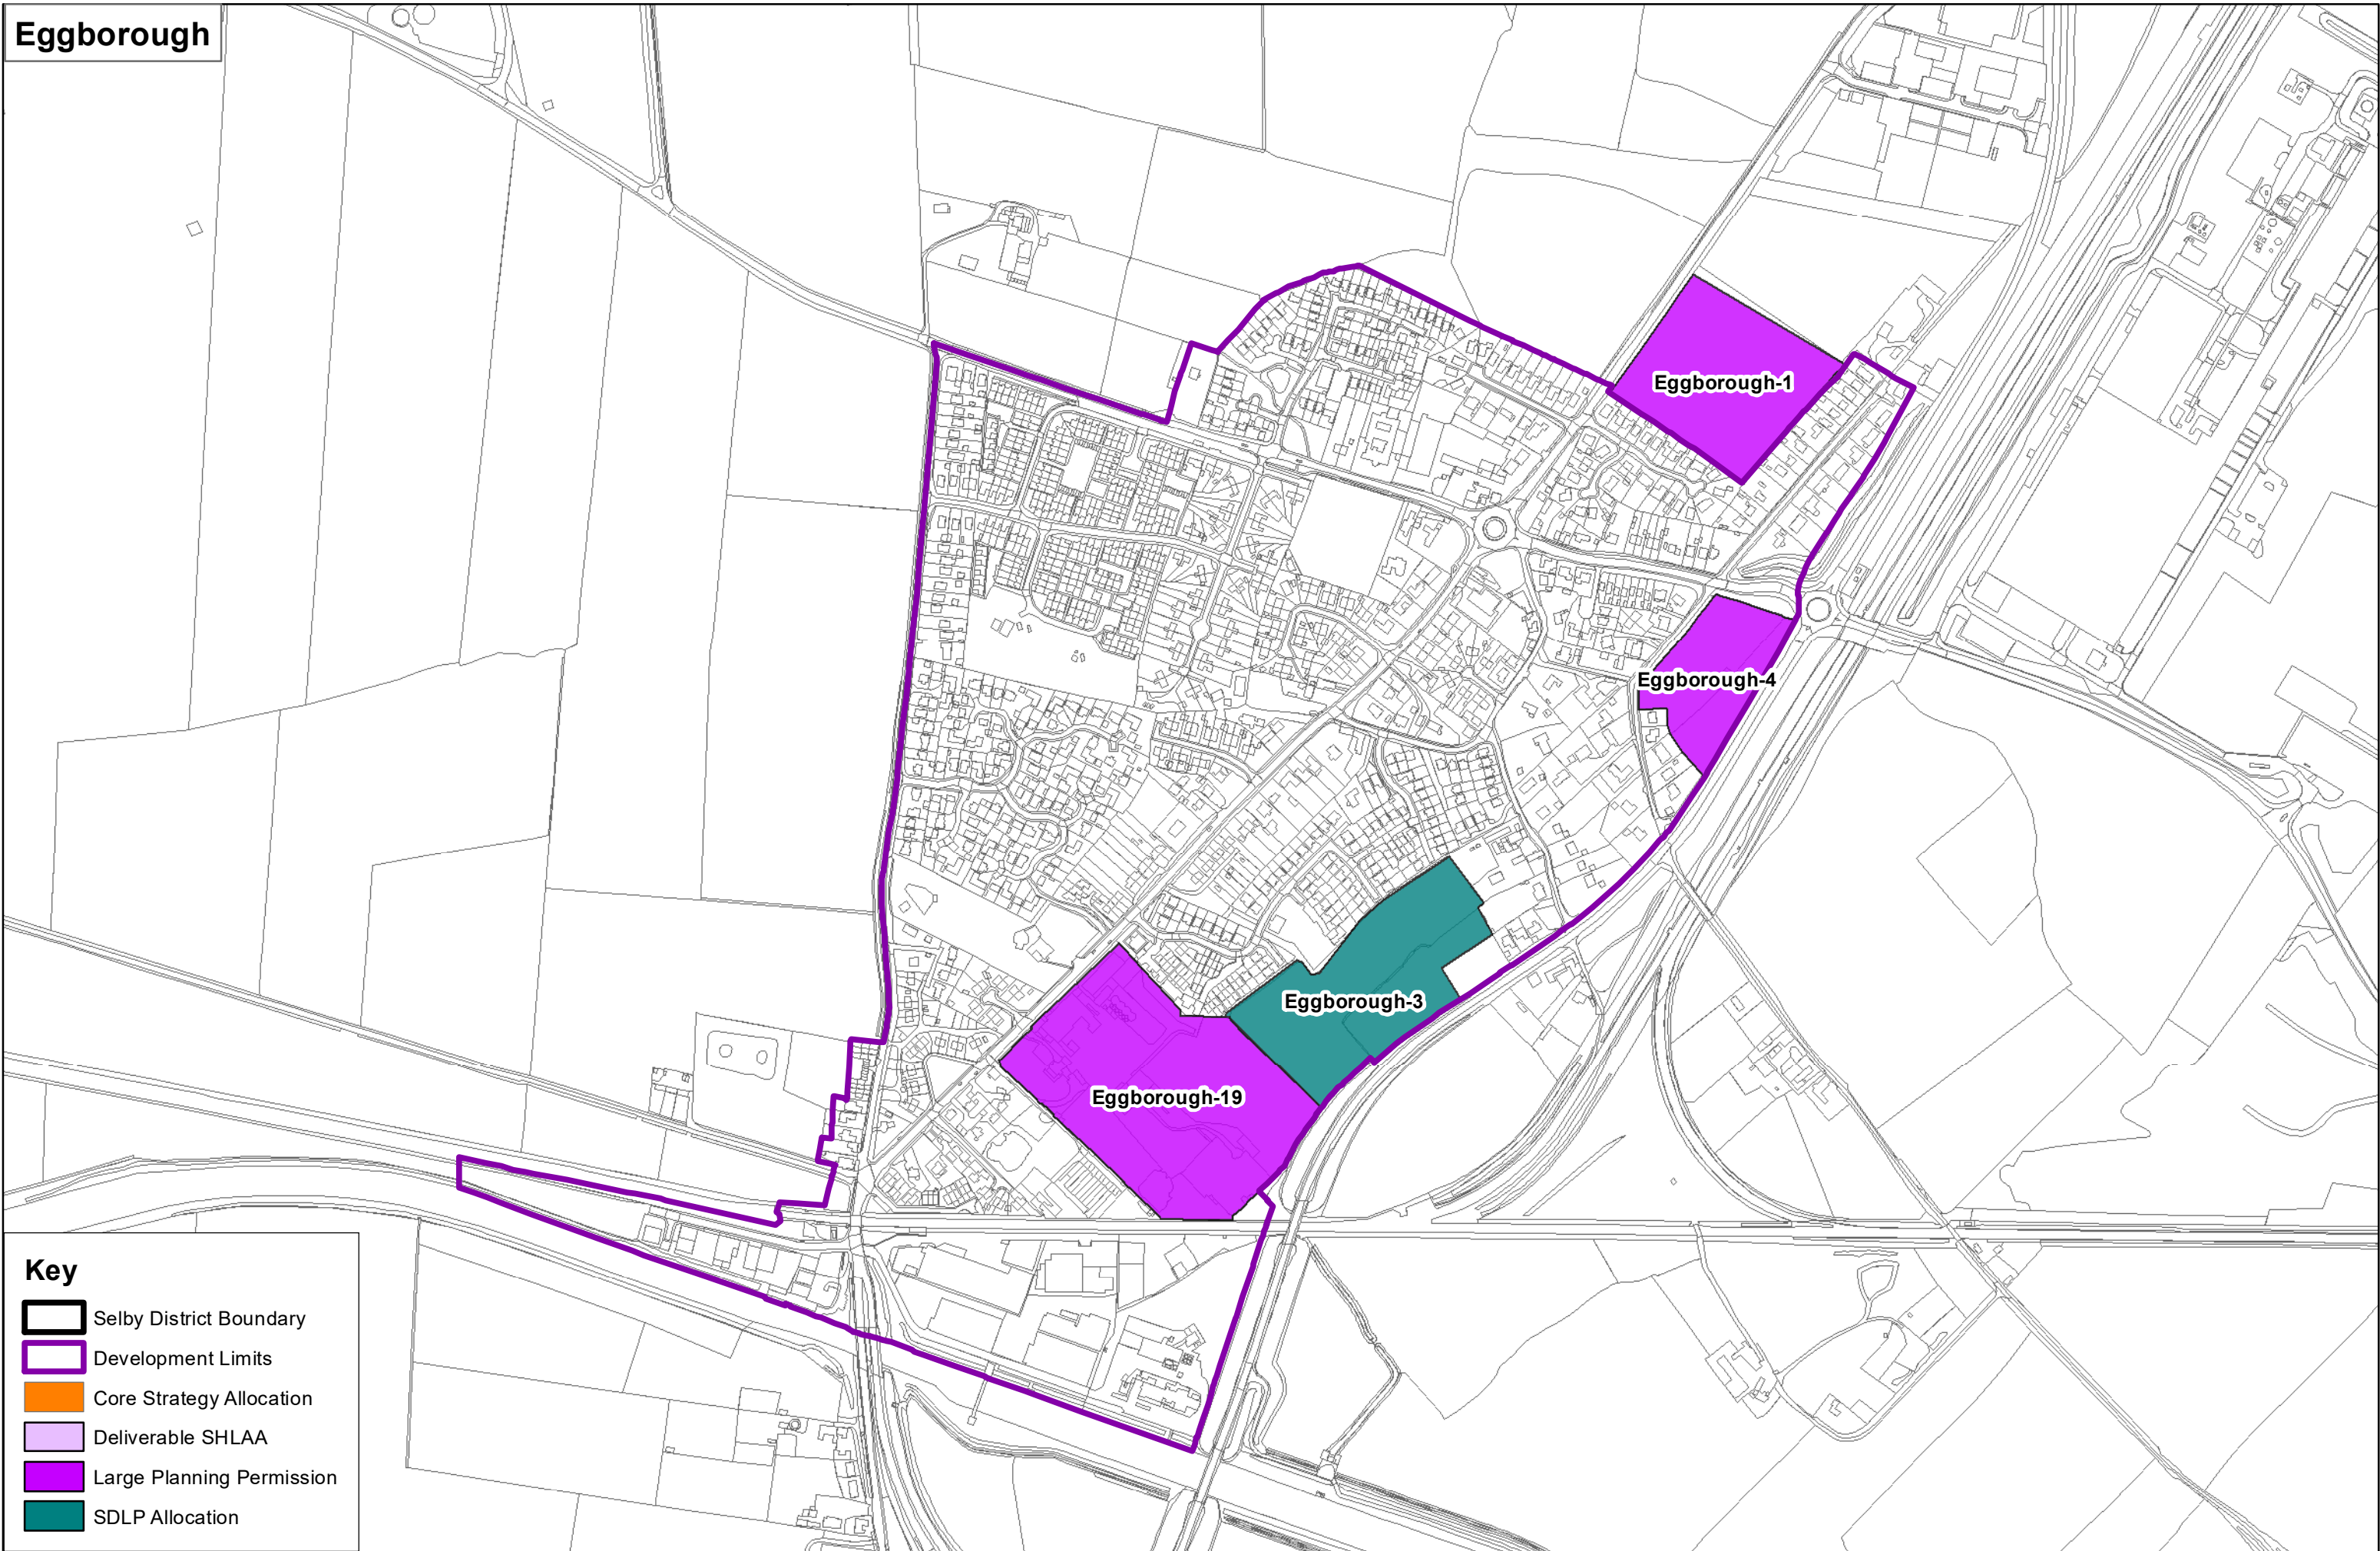

Key

- Selby District Boundary
- Development Limits
- Core Strategy Allocation
- Deliverable SHLAA
- Large Planning Permission
- SDLP Allocation

Brayton

Key

-  Selby District Boundary
-  Development Limits
-  Core Strategy Allocation
-  Deliverable SHLAA
-  Large Planning Permission
-  SDLP Allocation

Cawood

Key

- Selby District Boundary
- Development Limits
- Core Strategy Allocation
- Deliverable SHLAA
- Large Planning Permission
- SDLP Allocation

Eggborough

Key

-  Selby District Boundary
-  Development Limits
-  Core Strategy Allocation
-  Deliverable SHLAA
-  Large Planning Permission
-  SDLP Allocation

Key

-  Selby District Boundary
-  Development Limits
-  Core Strategy Allocation
-  Deliverable SHLAA
-  Large Planning Permission
-  SDLP Allocation

North Duffield

Key

- Selby District Boundary
- Development Limits
- Core Strategy Allocation
- Deliverable SHLAA
- Large Planning Permission
- SDLP Allocation

Osgodby

Key

-  Selby District Boundary
-  Development Limits
-  Core Strategy Allocation
-  Deliverable SHLAA
-  Large Planning Permission
-  SDLP Allocation

Key

-  Selby District Boundary
-  Development Limits
-  Core Strategy Allocation
-  Deliverable SHLAA
-  Large Planning Permission
-  SDLP Allocation