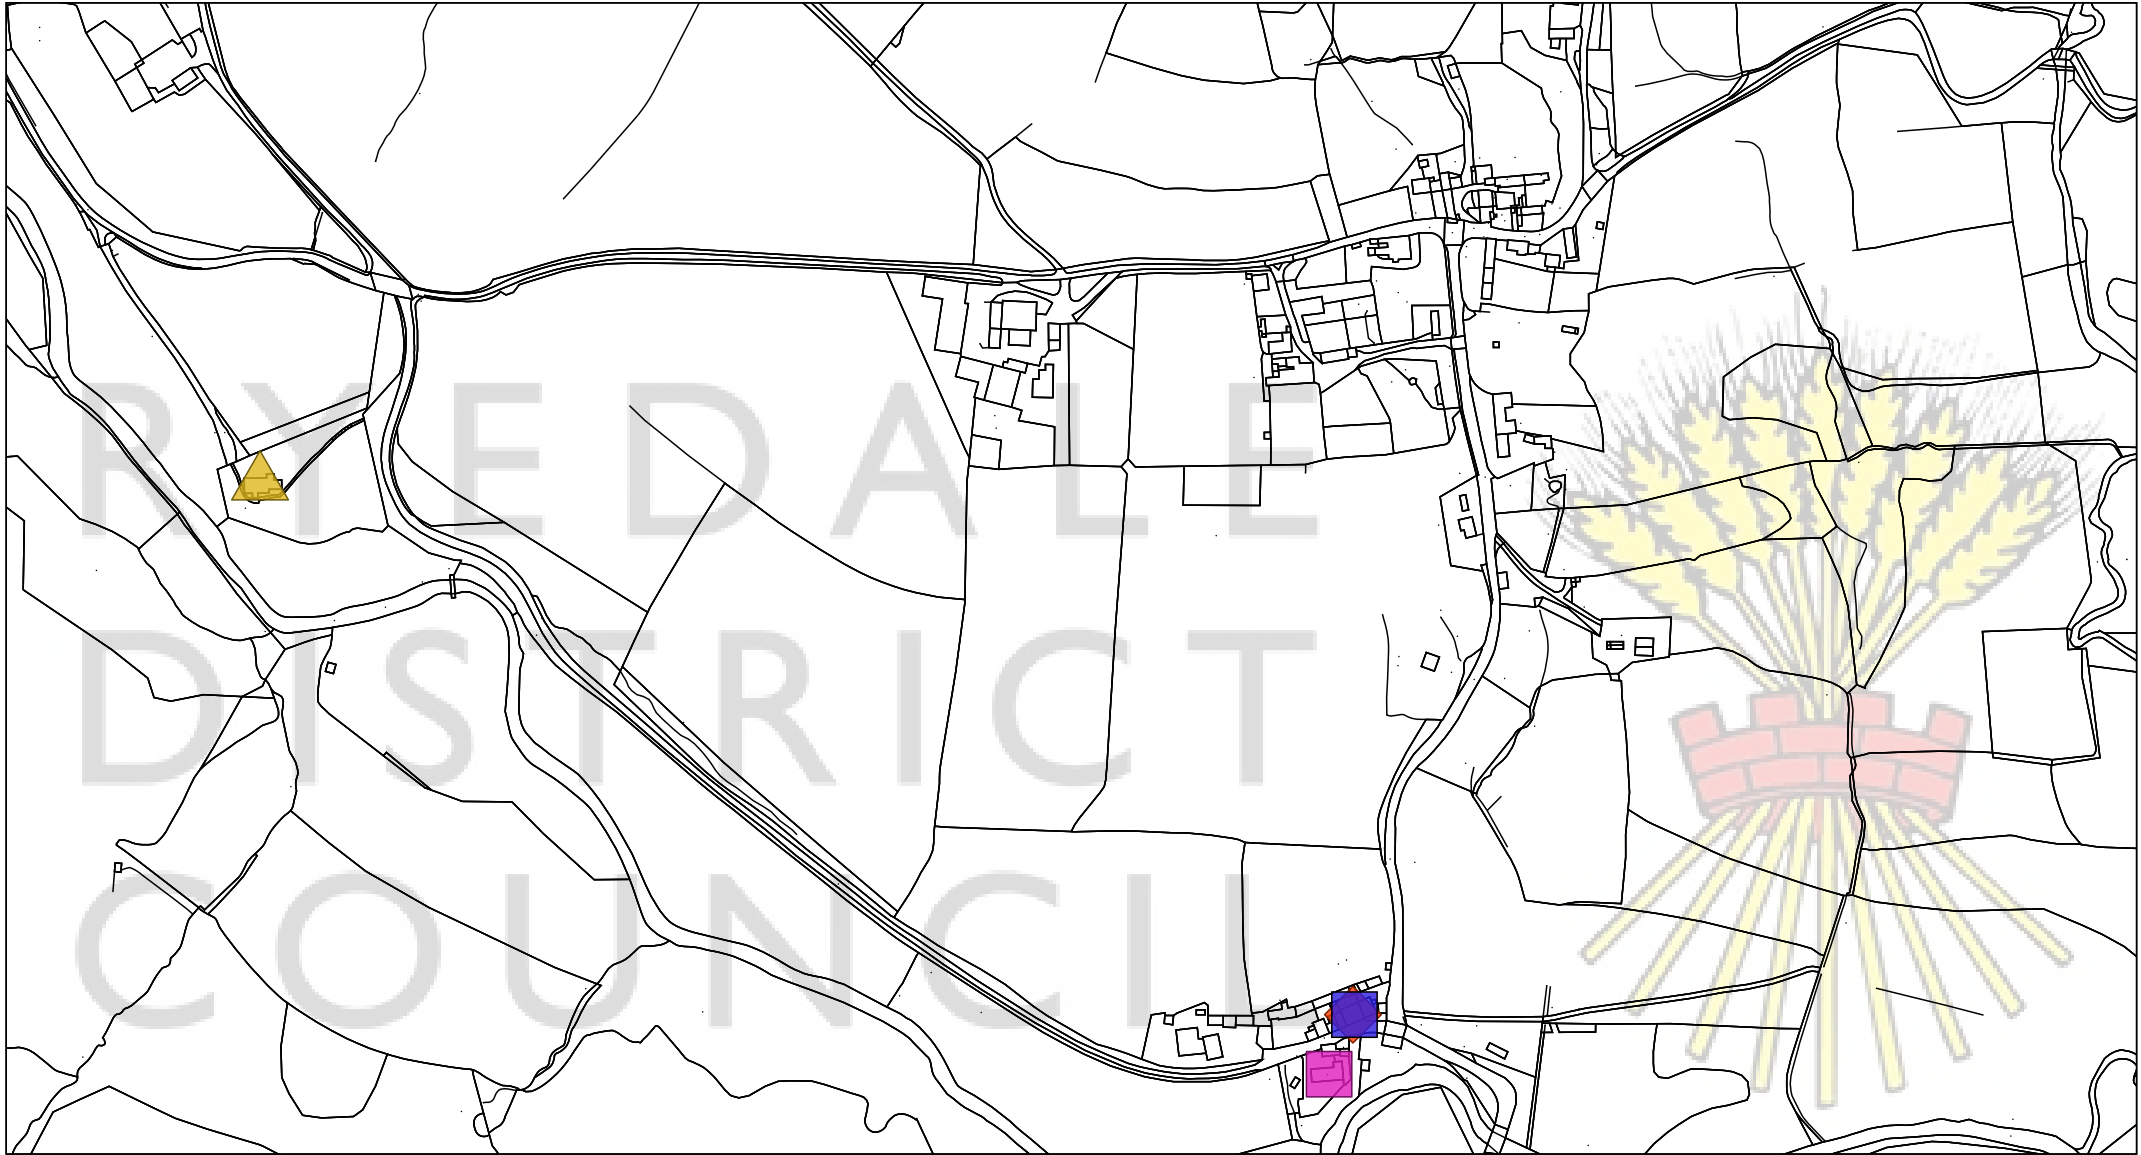

Hawnby

Ryedale District Council
Ryedale House
Malton
North Yorkshire
YO17 7HH

Tel: (01653) 600666
Email: localplan@ryedale.gov.uk
Website: www.ryedale.gov.uk

Facility/Service

- Cafe
- Church
- Shop
- Village Hall

Scale: 1:4000

RYEDALE
DISTRICT
COUNCIL