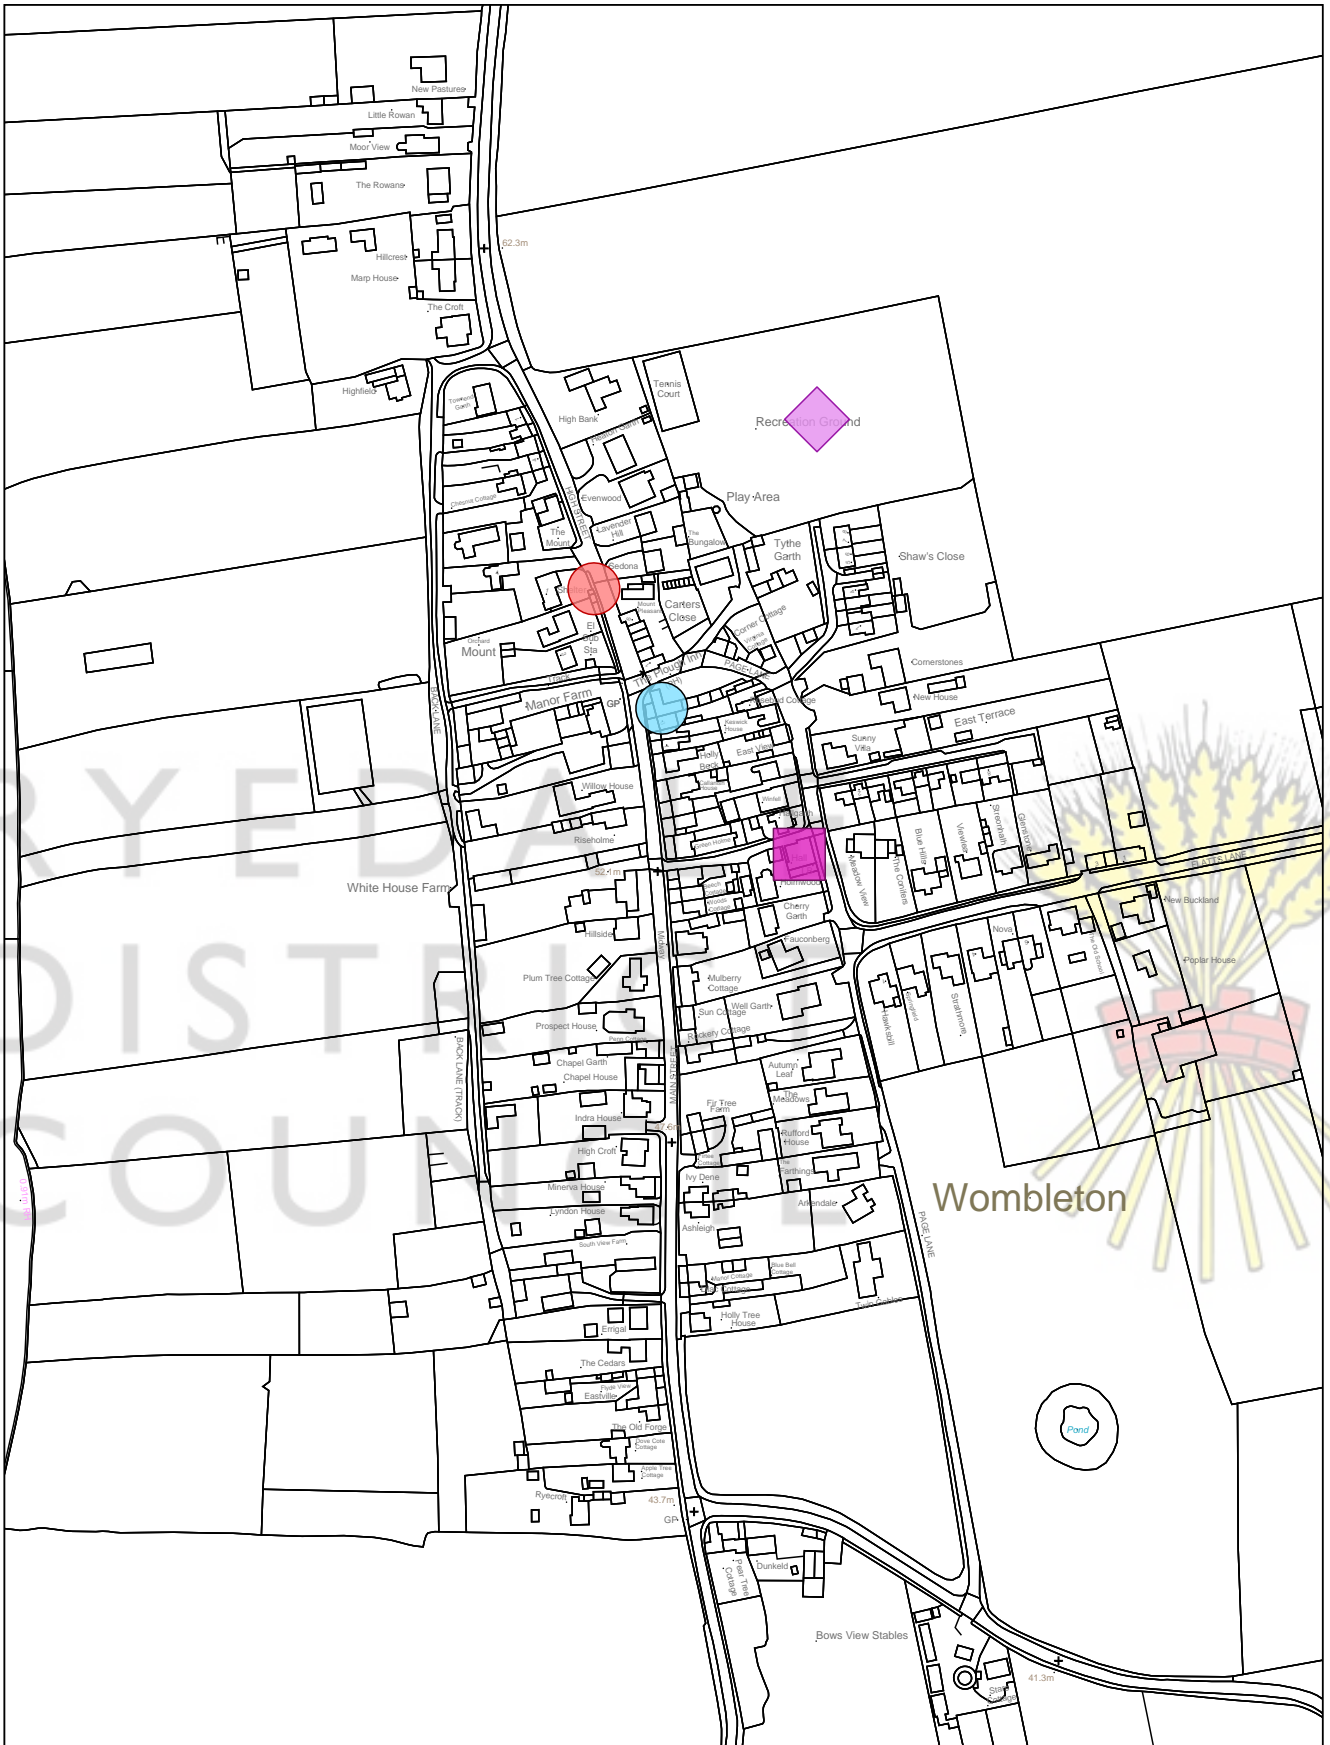

Wombledon

Ryedale District Council
Ryedale House
Malton
North Yorkshire
YO17 7HH

Tel: (01653) 600666
Email: localplan@ryedale.gov.uk
Website: www.ryedale.gov.uk

Facility/Service	
	Bus Stop
	Public House
	Sports Field
	Village Hall

Scale: 1:3500