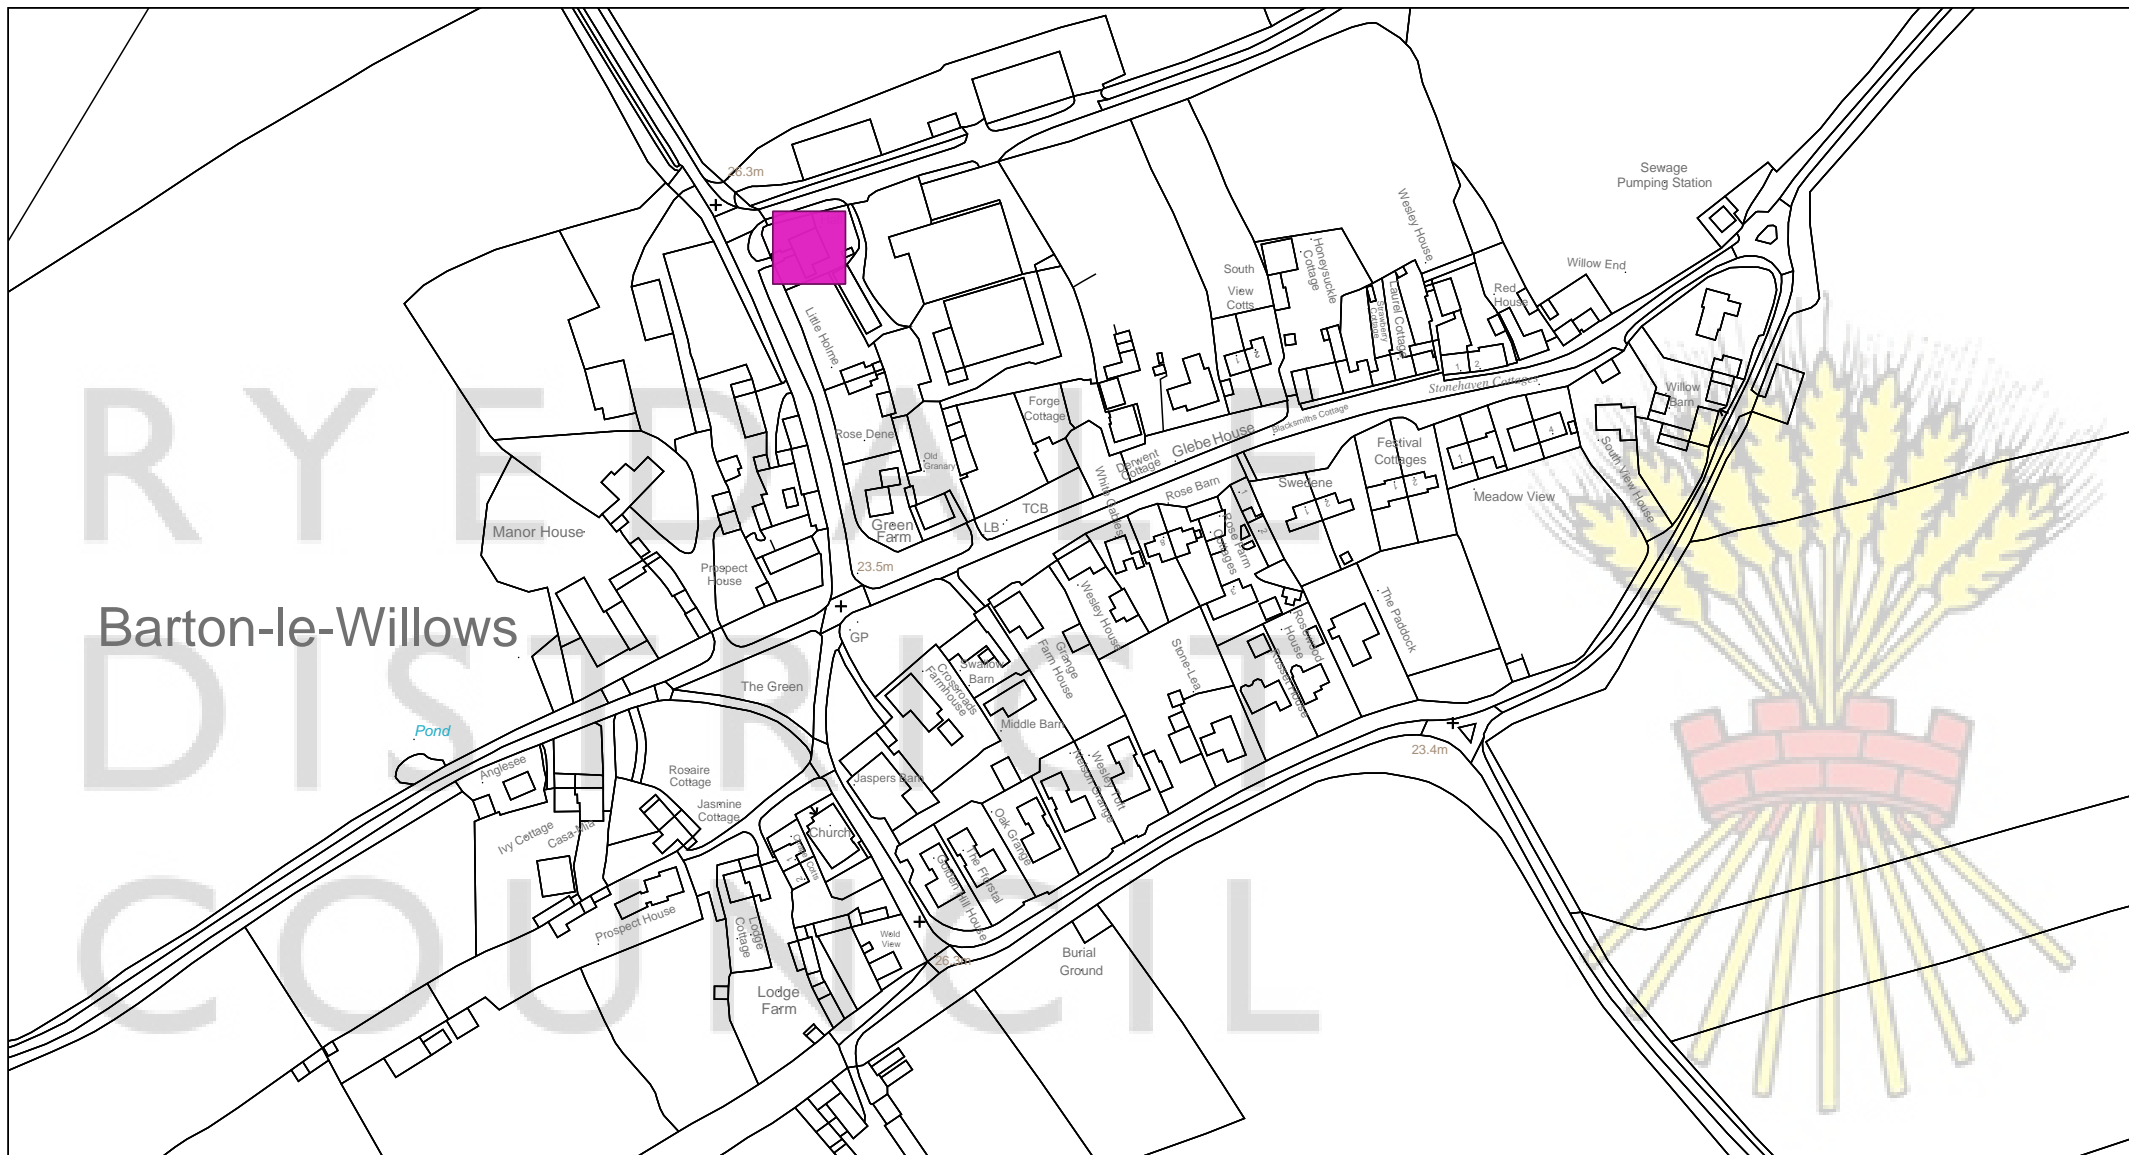

Barton-le-Willows

Barton-le-Willows

Ryedale District Council
Ryedale House
Malton
North Yorkshire
YO17 7HH

Tel: (01653) 600666
Email: localplan@ryedale.gov.uk
Website: www.ryedale.gov.uk

Facility/Service	
	Village Hall

Scale: 1:2500