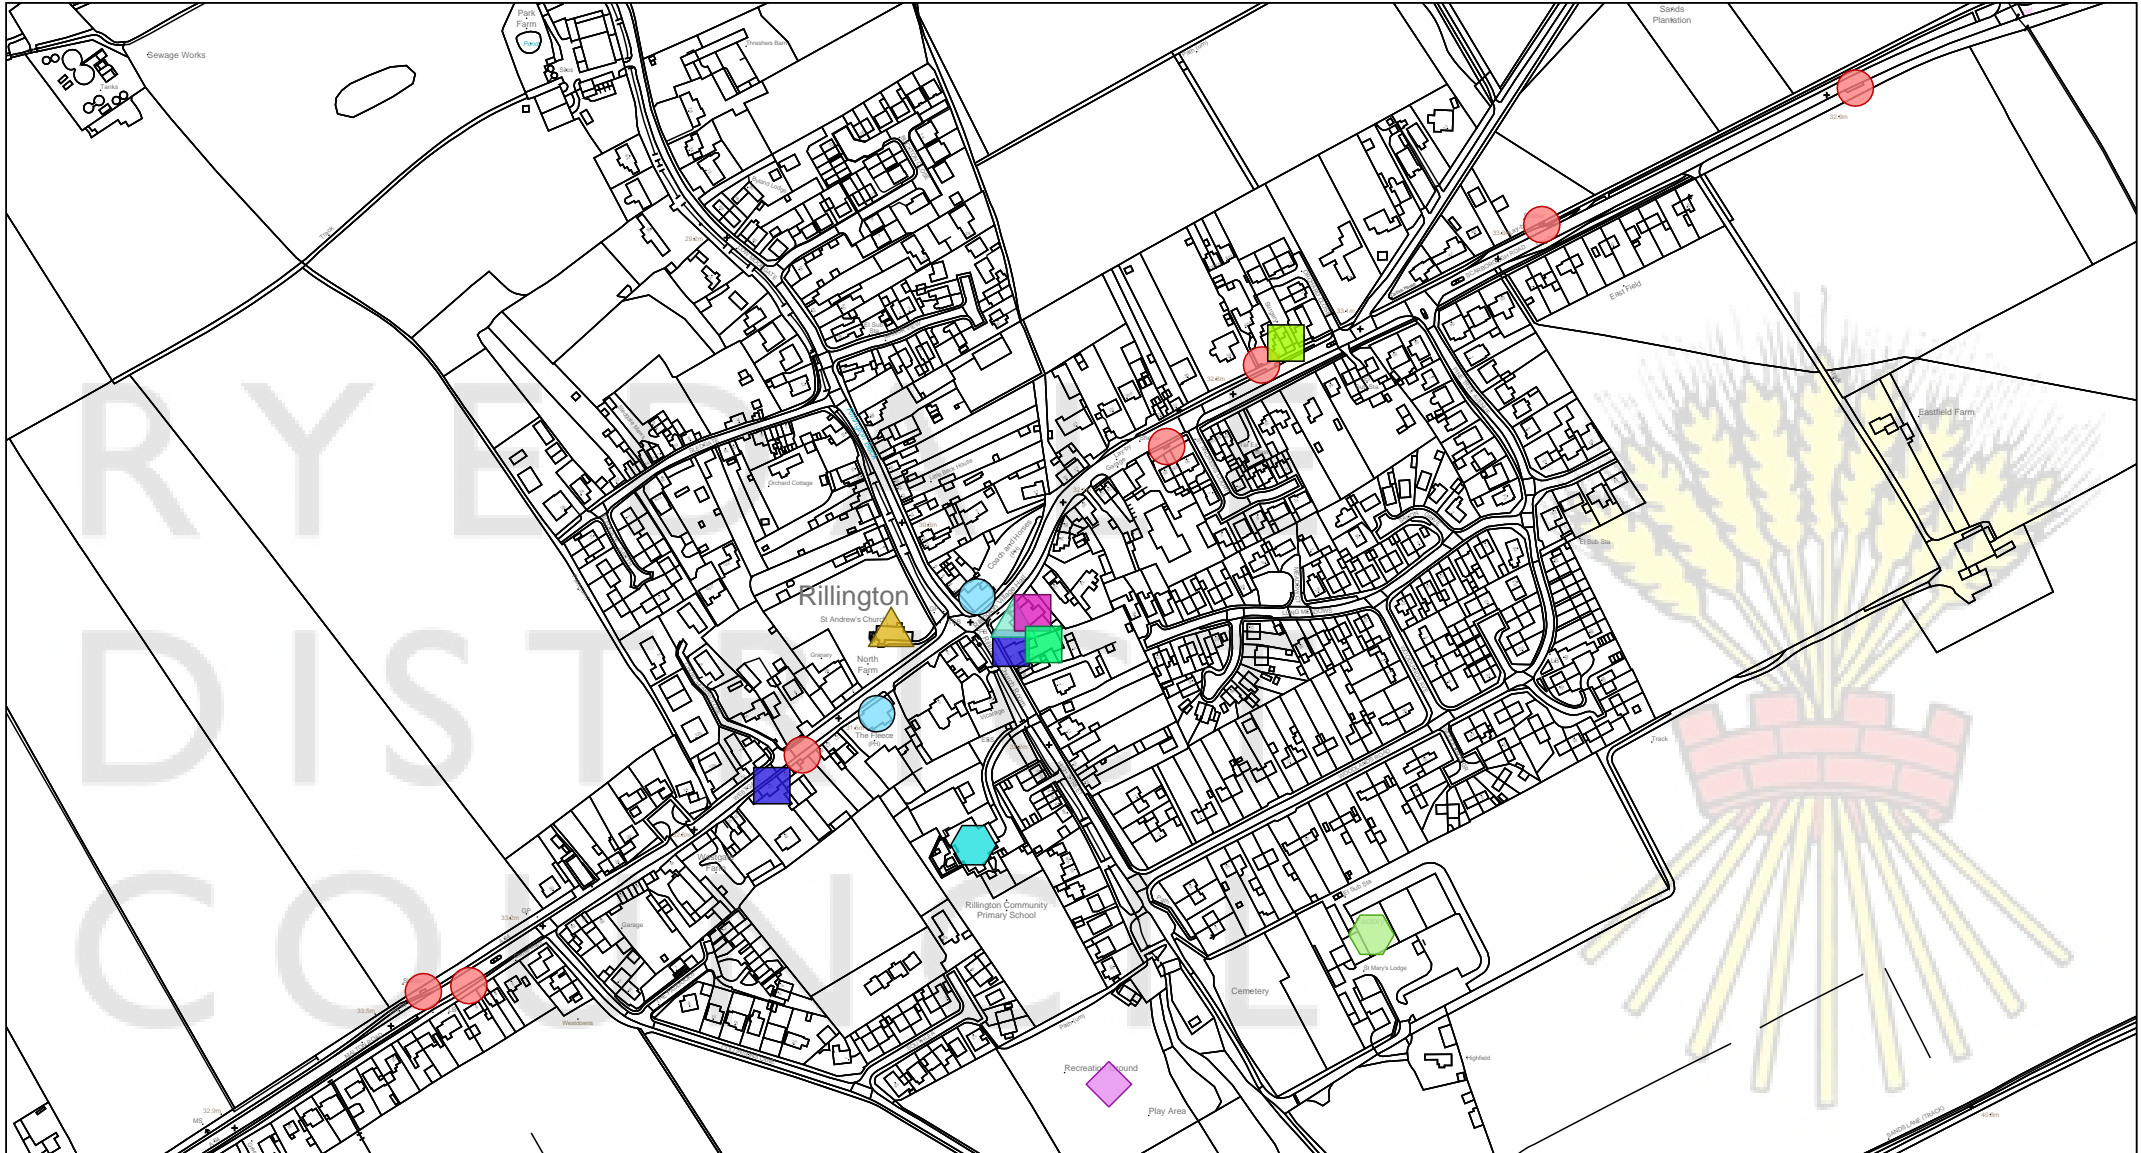

Rillington