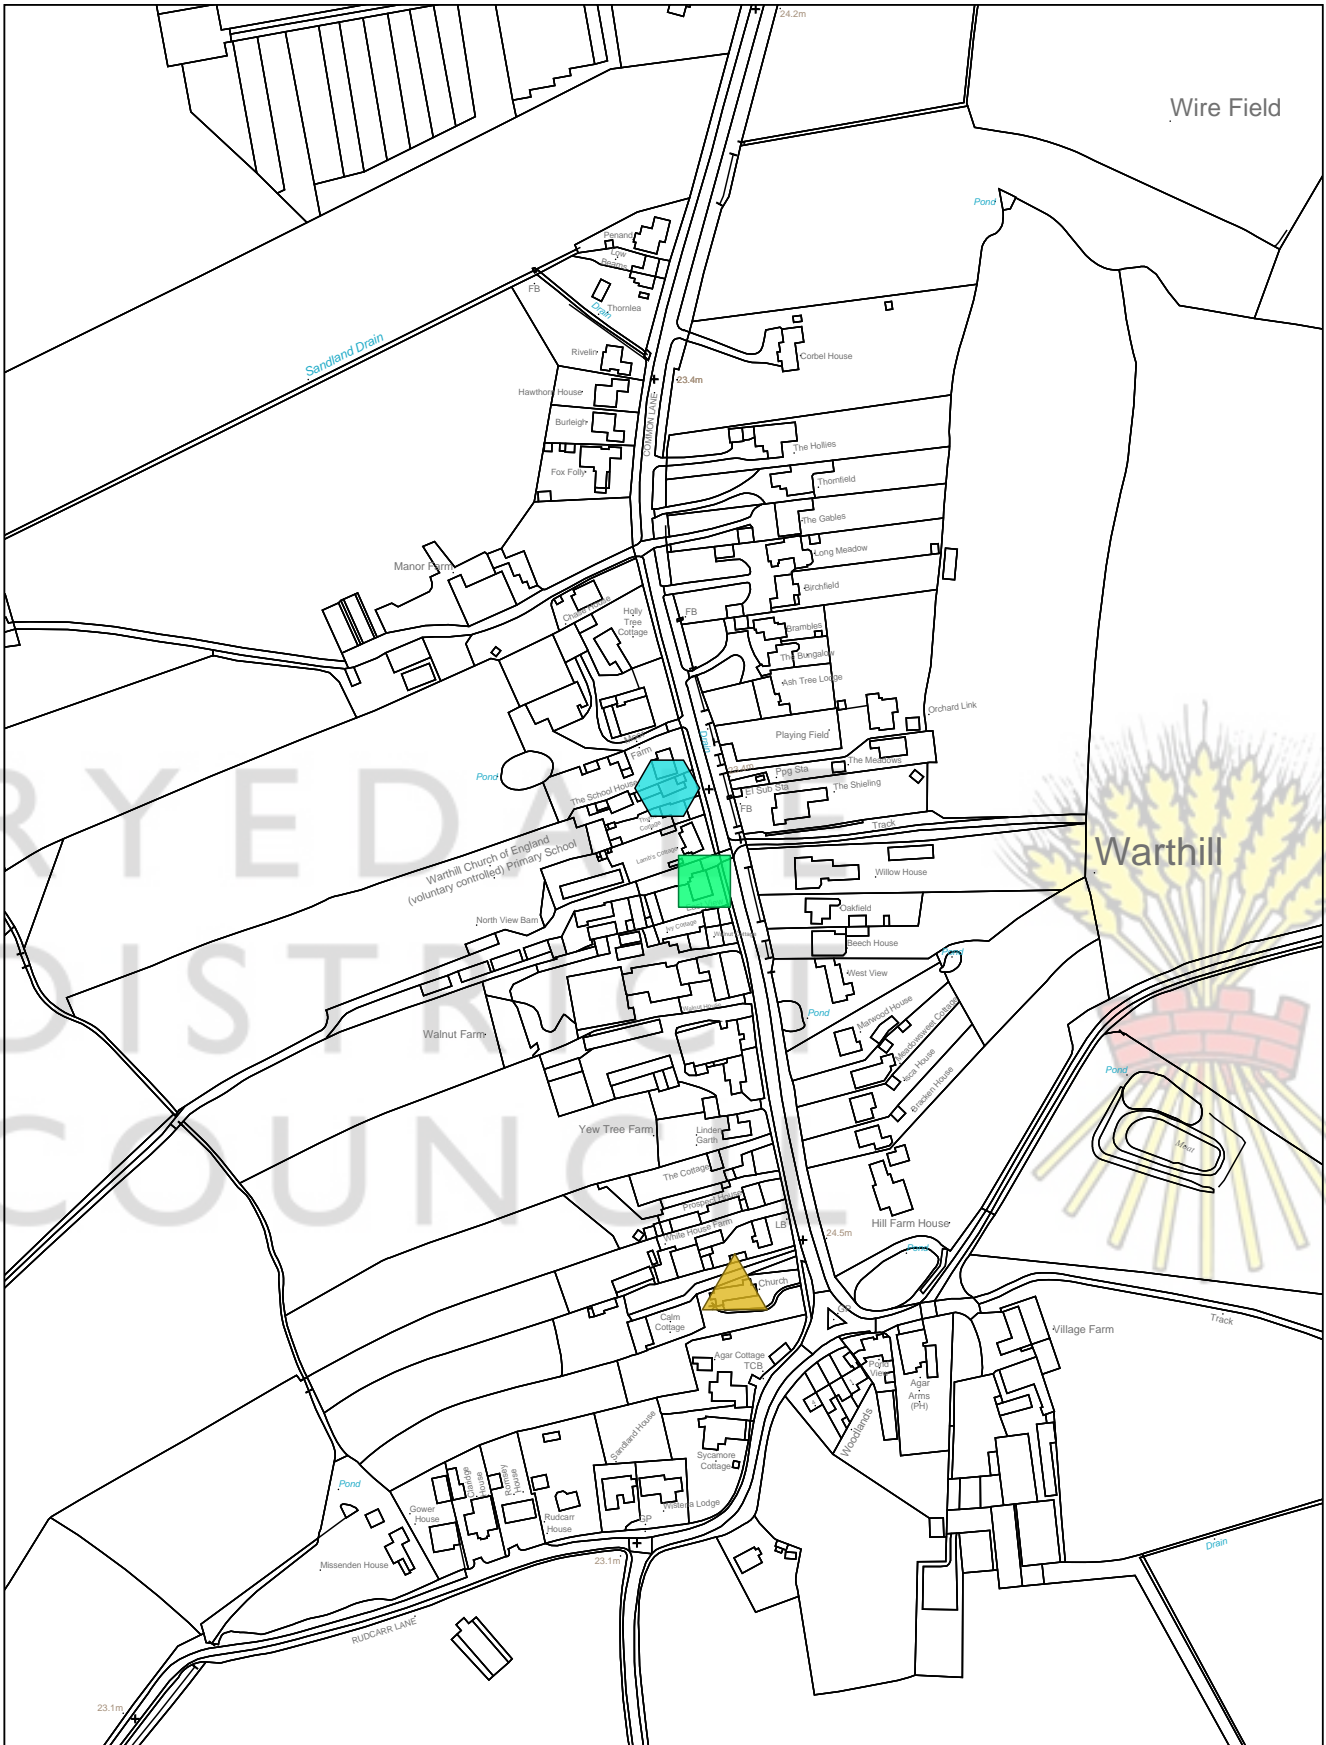

Warthill

Ryedale District Council
Ryedale House
Malton
North Yorkshire
YO17 7HH

Tel: (01653) 600666
Email: localplan@ryedale.gov.uk
Website: www.ryedale.gov.uk

Facility/Service

- Church
- Post Office
- Primary School

Scale: 1:3500

**RYEDALE
DISTRICT
COUNCIL**