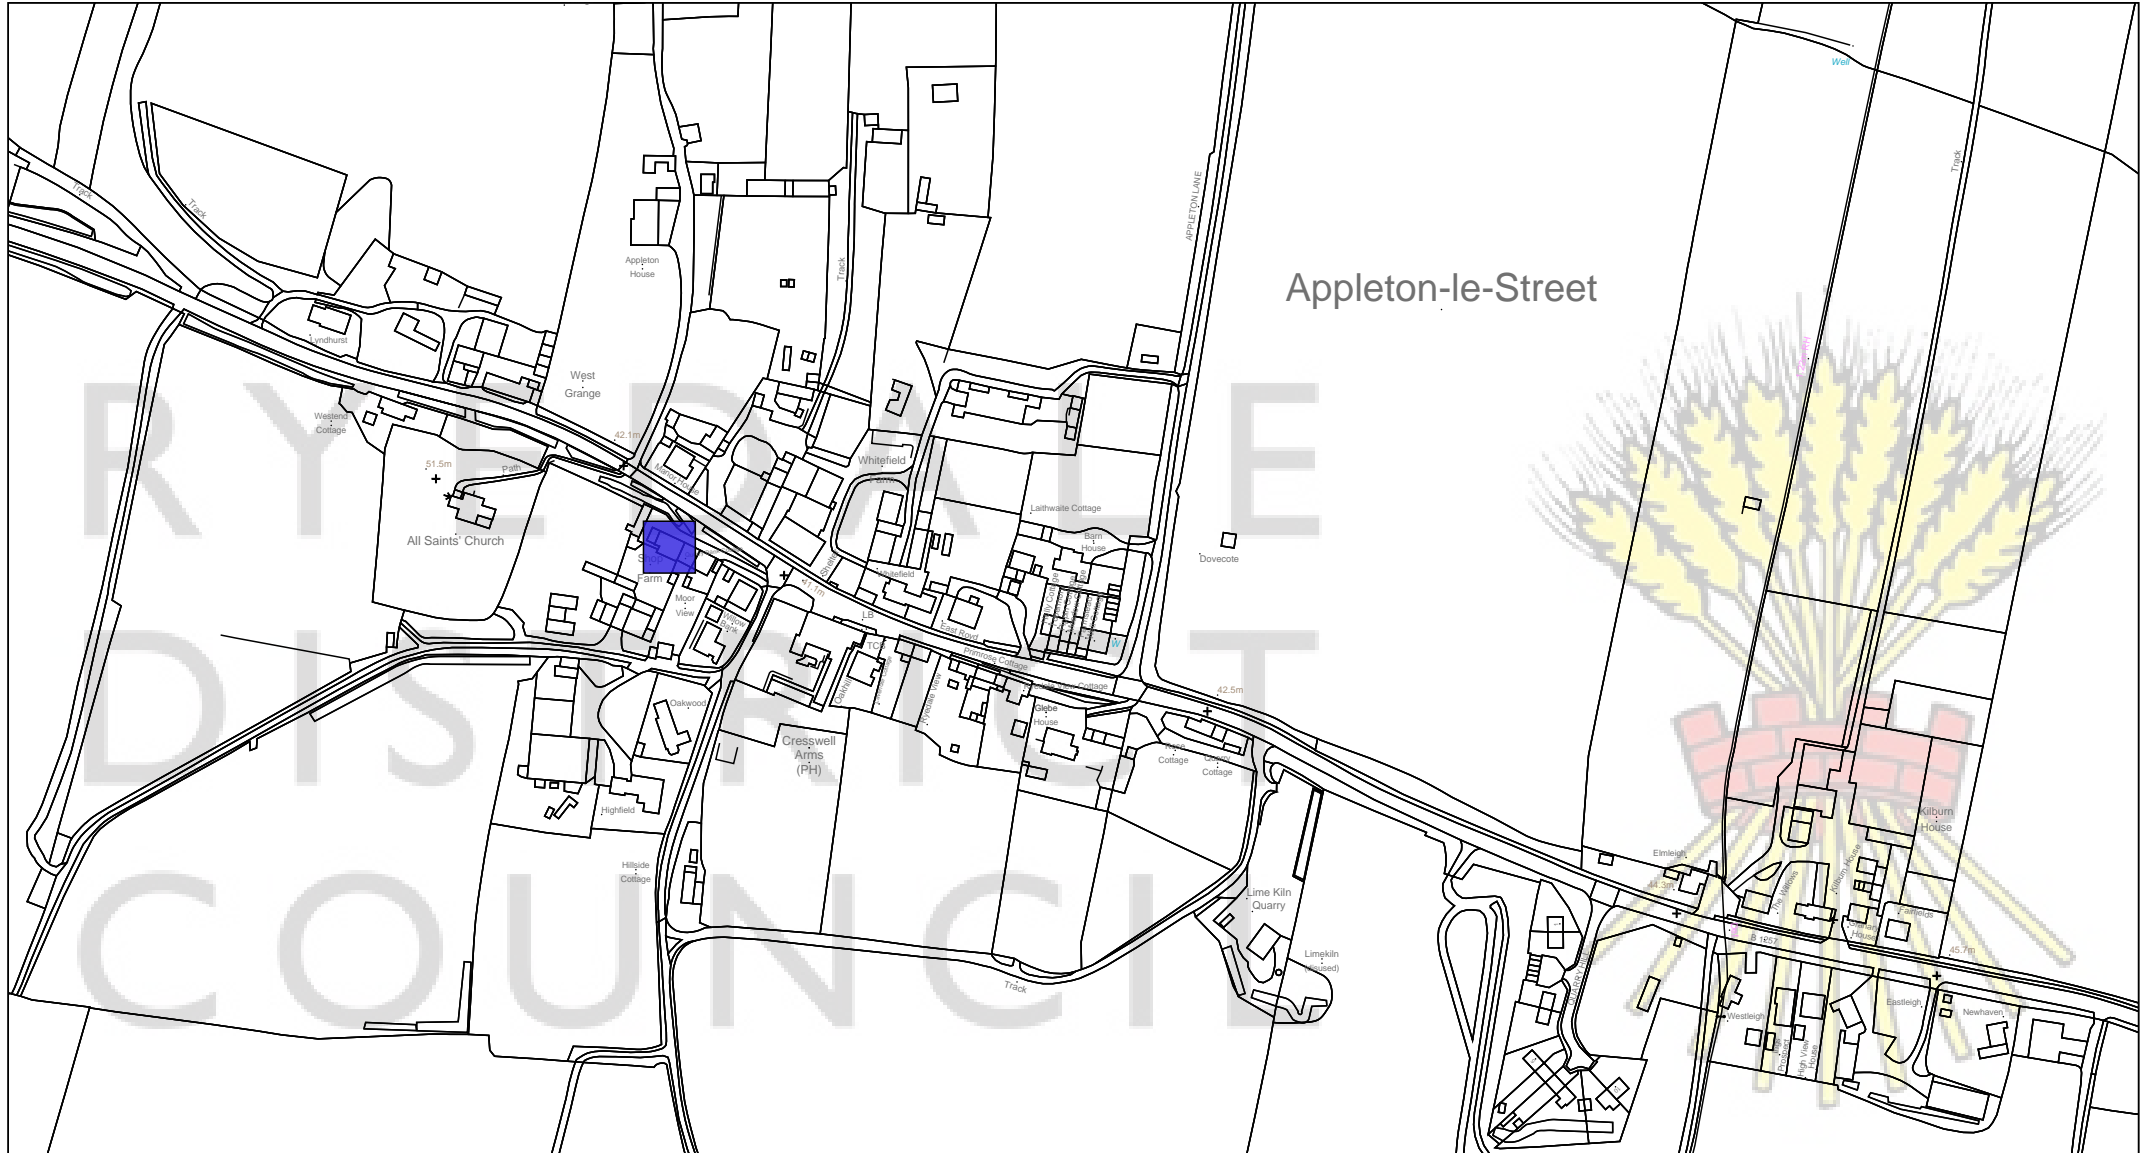

Appleton-le-Street