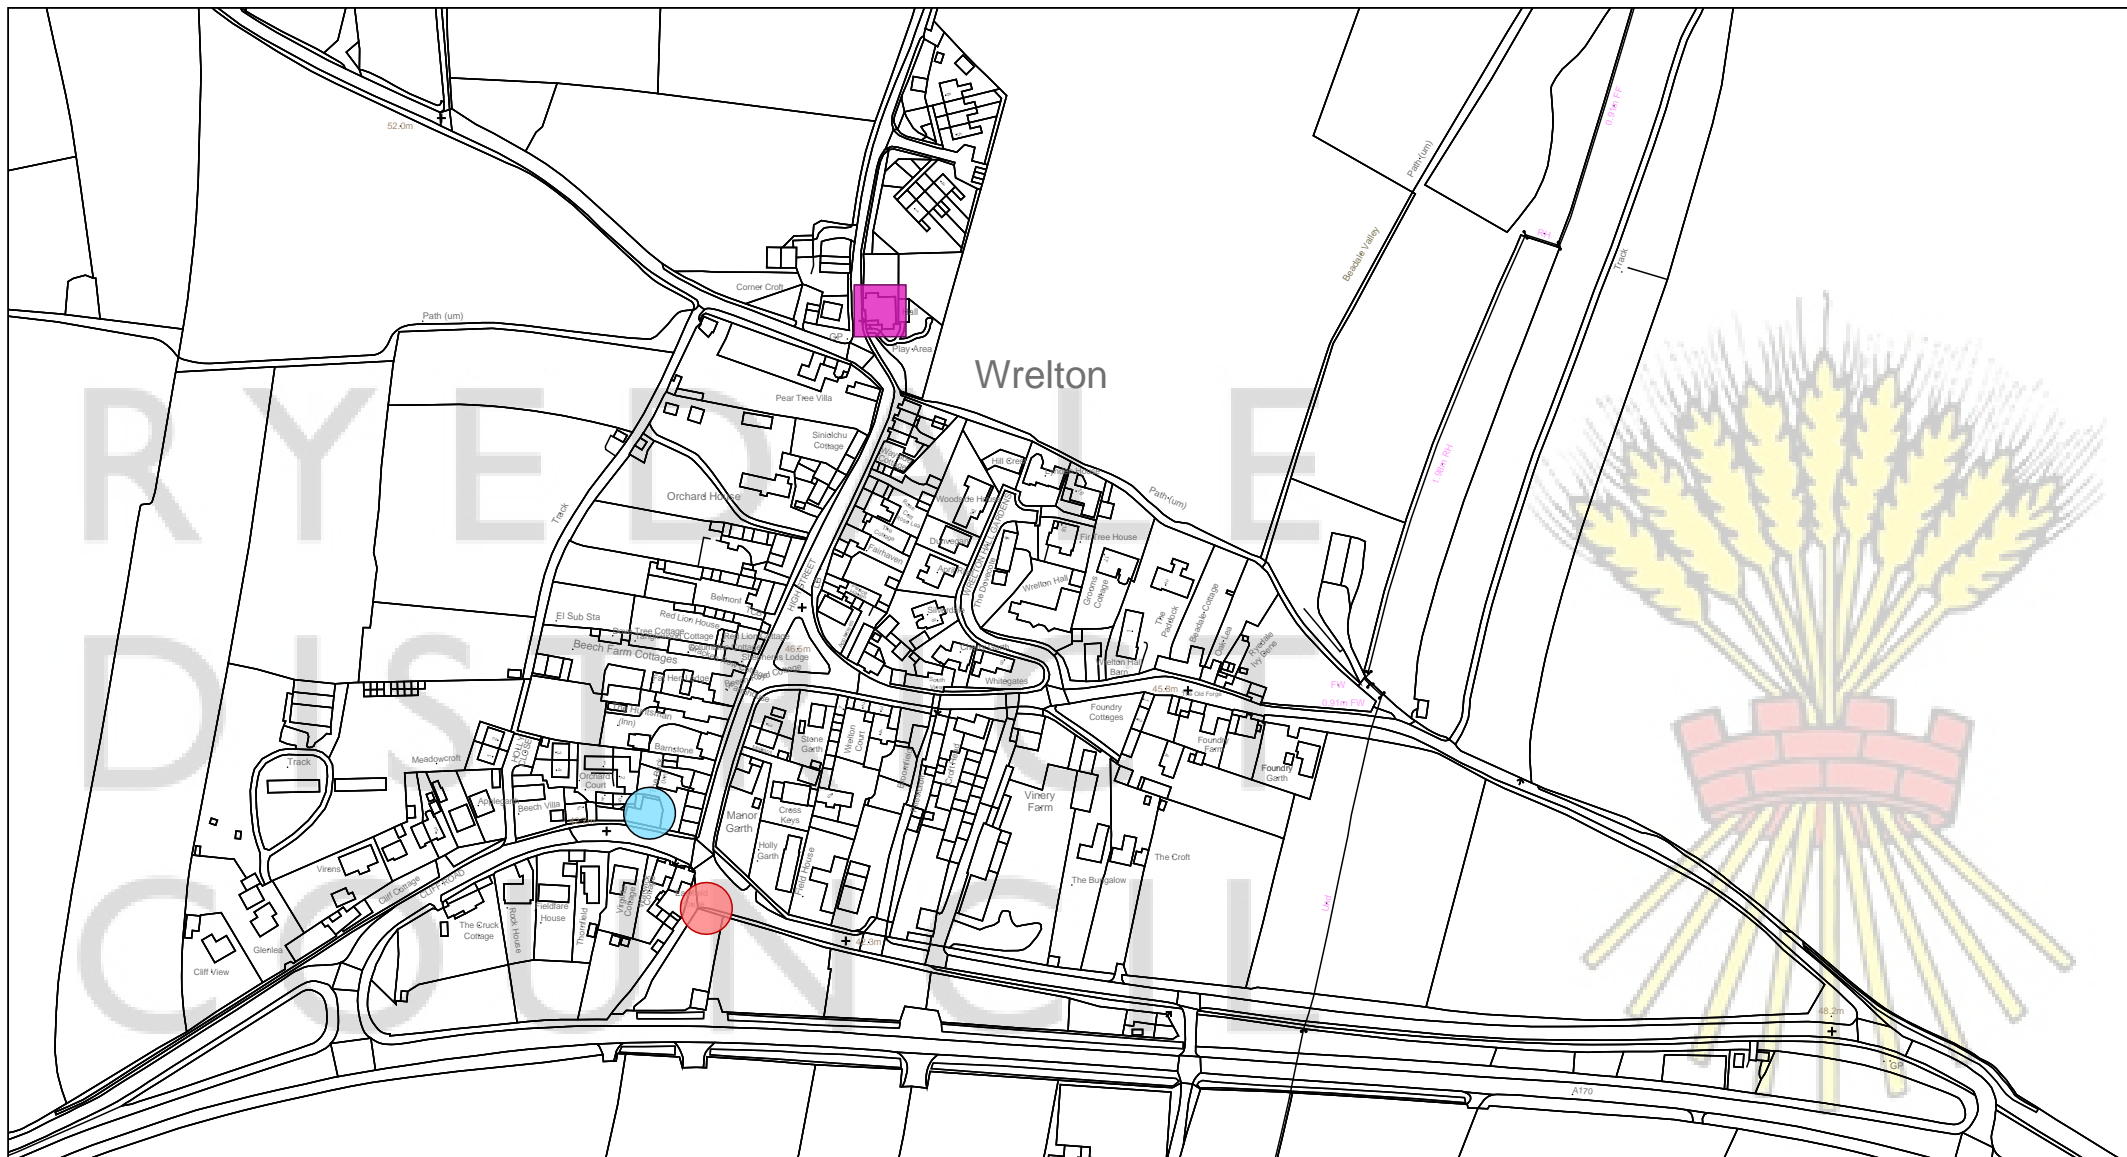

Wreton

Ryedale District Council
Ryedale House
Malton
North Yorkshire
YO17 7HH

Tel: (01653) 600666
Email: localplan@ryedale.gov.uk
Website: www.ryedale.gov.uk

Facility/Service

- Bus Stop
- Public House
- Village Hall

Scale: 1:3499

RYEDALE
DISTRICT
COUNCIL