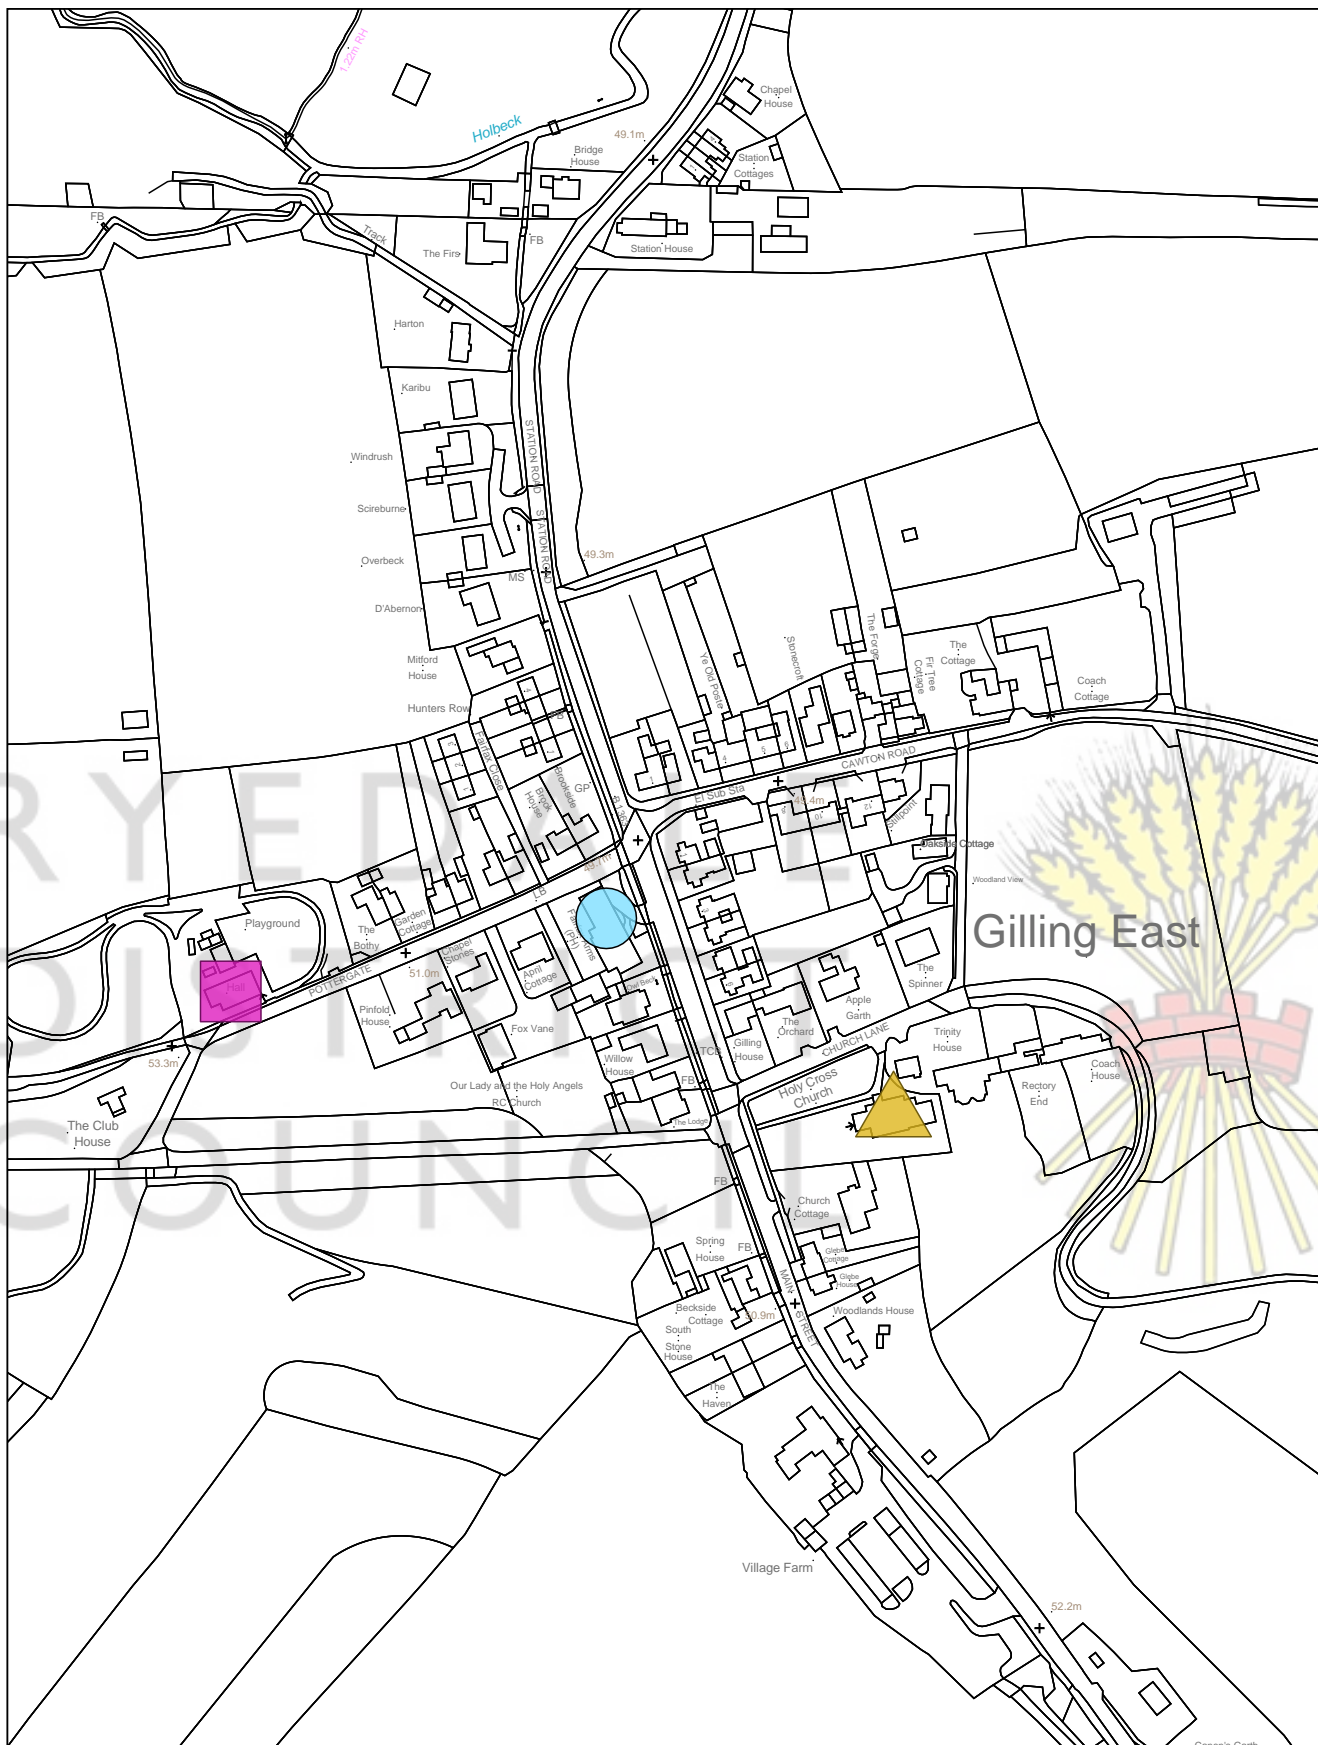

Gilling East

Ryedale District Council
Ryedale House
Malton
North Yorkshire
YO17 7HH

Tel: (01653) 600666
Email: localplan@ryedale.gov.uk
Website: www.ryedale.gov.uk

Facility/Service

- Church
- Public House
- Village Hall

Scale: 1:3000

**RYEDALE
DISTRICT
COUNCIL**