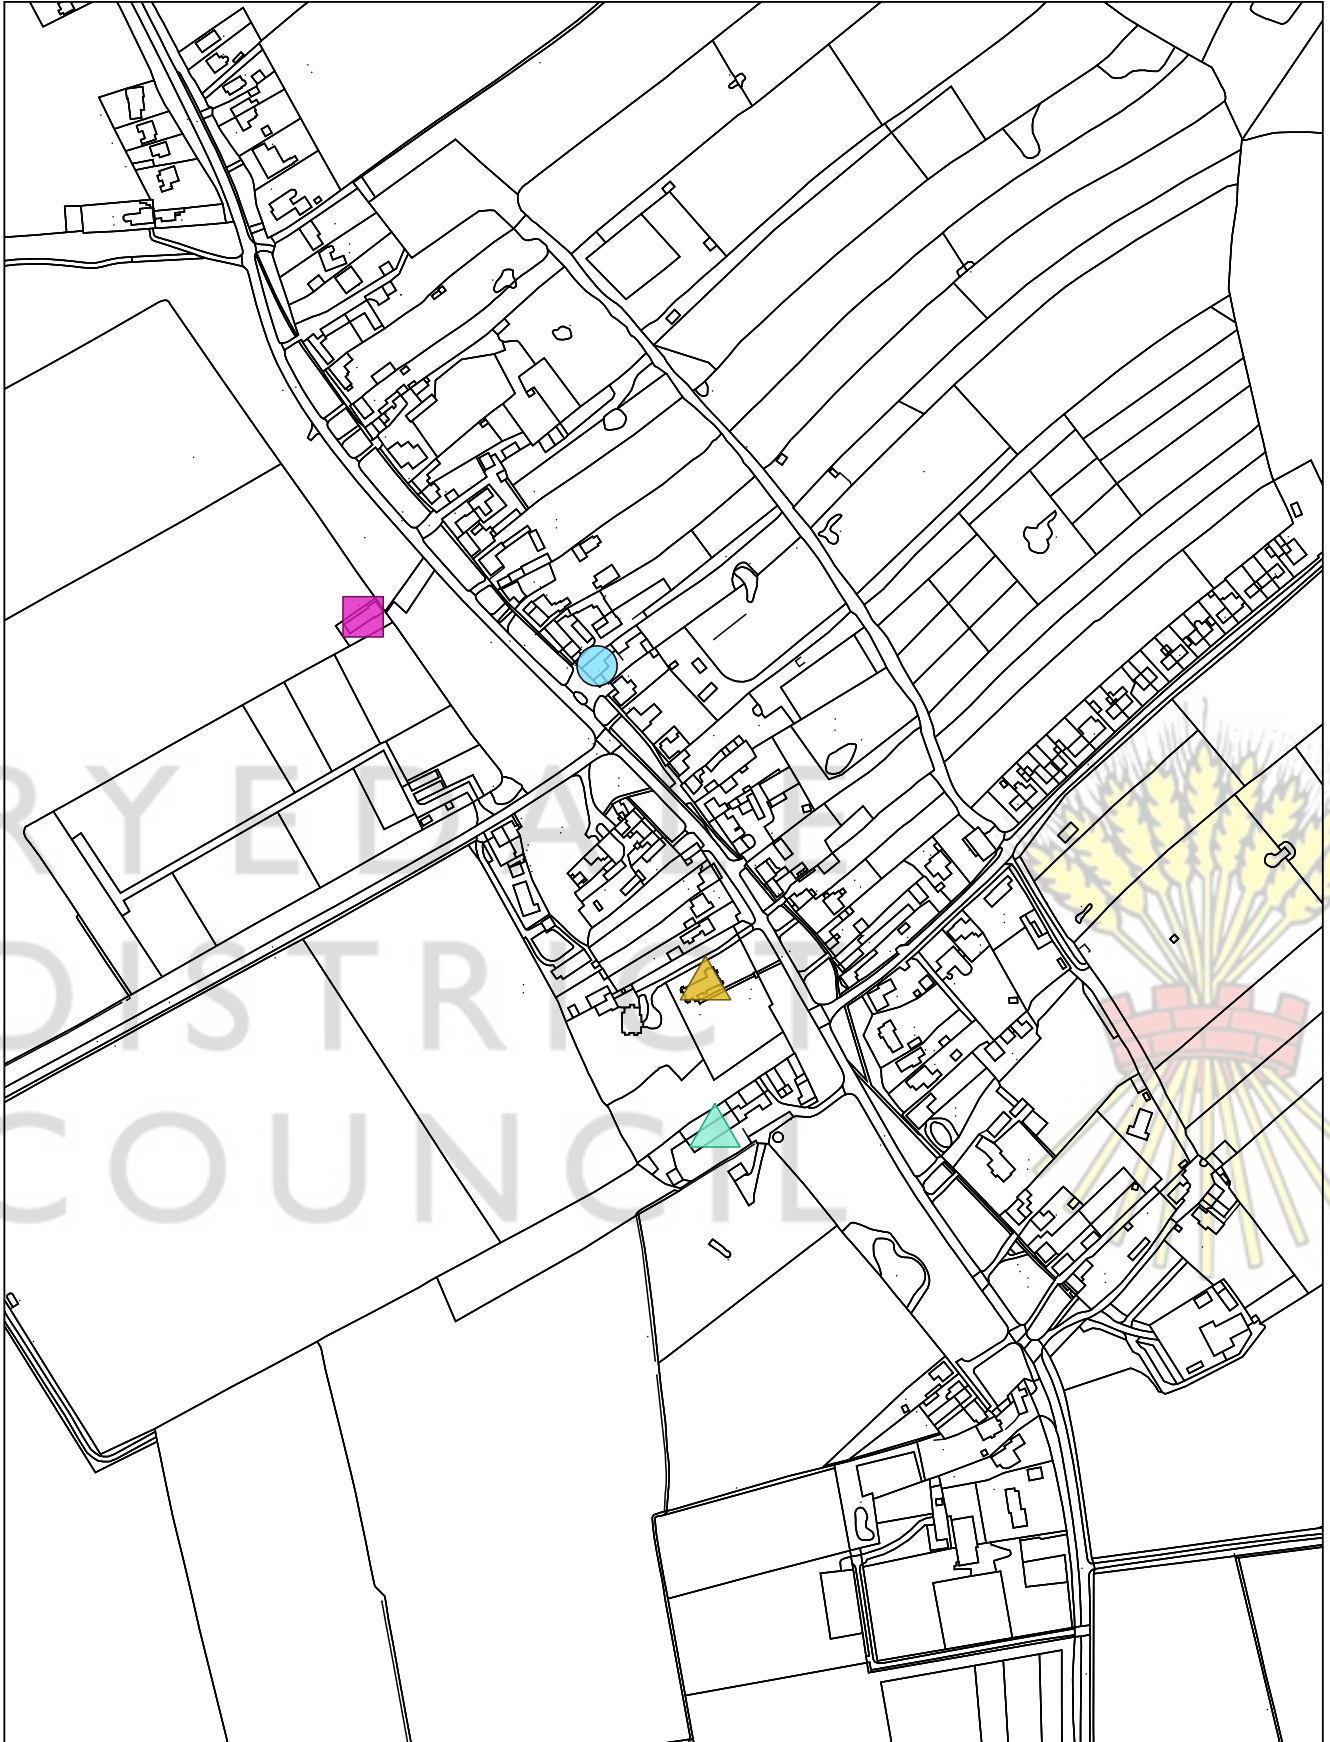

Flaxton

Ryedale District Council
Ryedale House
Malton
North Yorkshire
YO17 7HH

Tel: (01653) 600666
Email: localplan@ryedale.gov.uk
Website: www.ryedale.gov.uk

Facility/Service	
	Church
	Pre-School
	Public House
	Village Hall

Scale: 1:4500