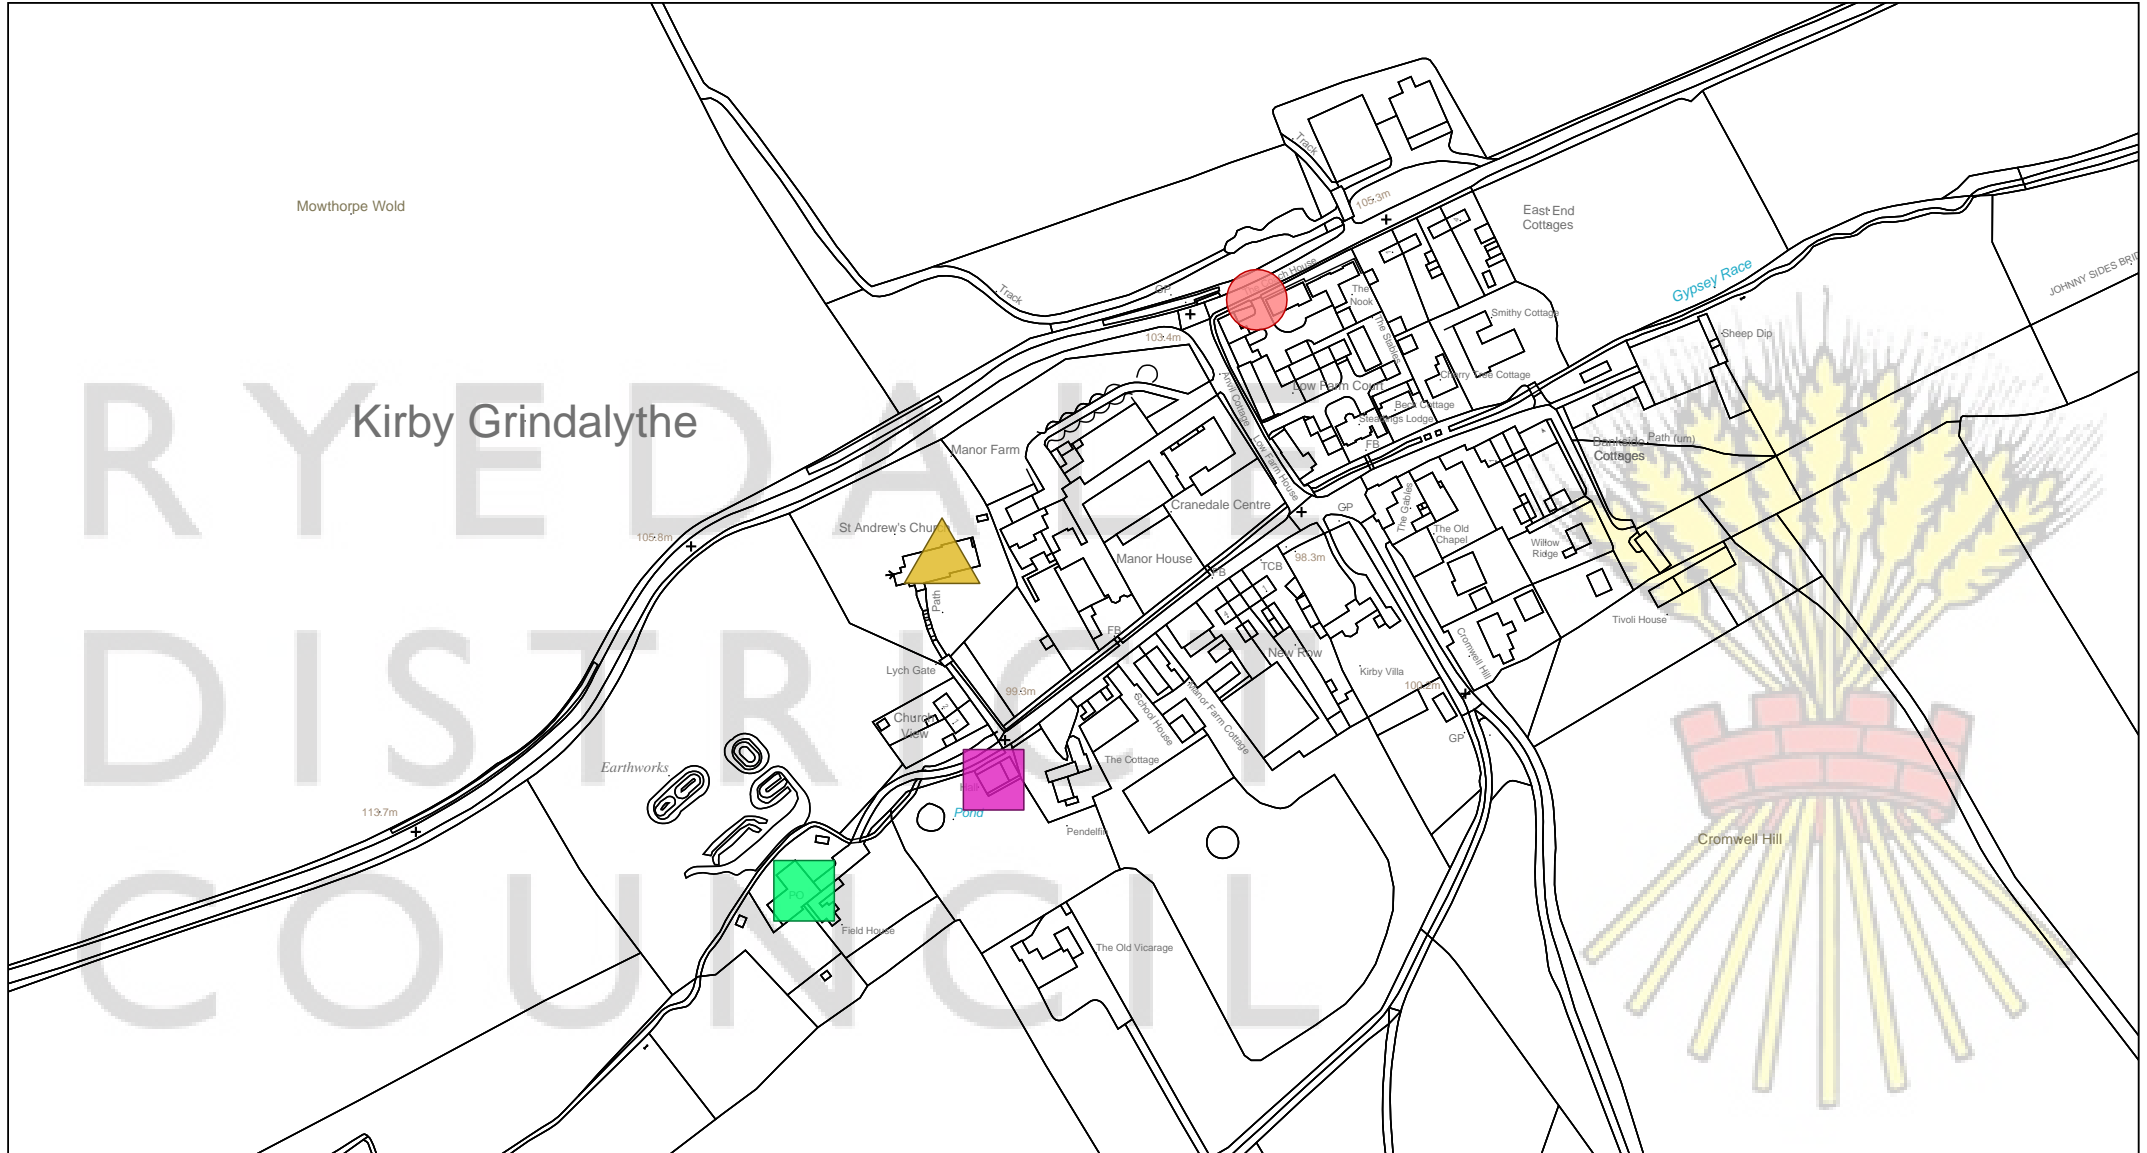

Kirby Grindalythe