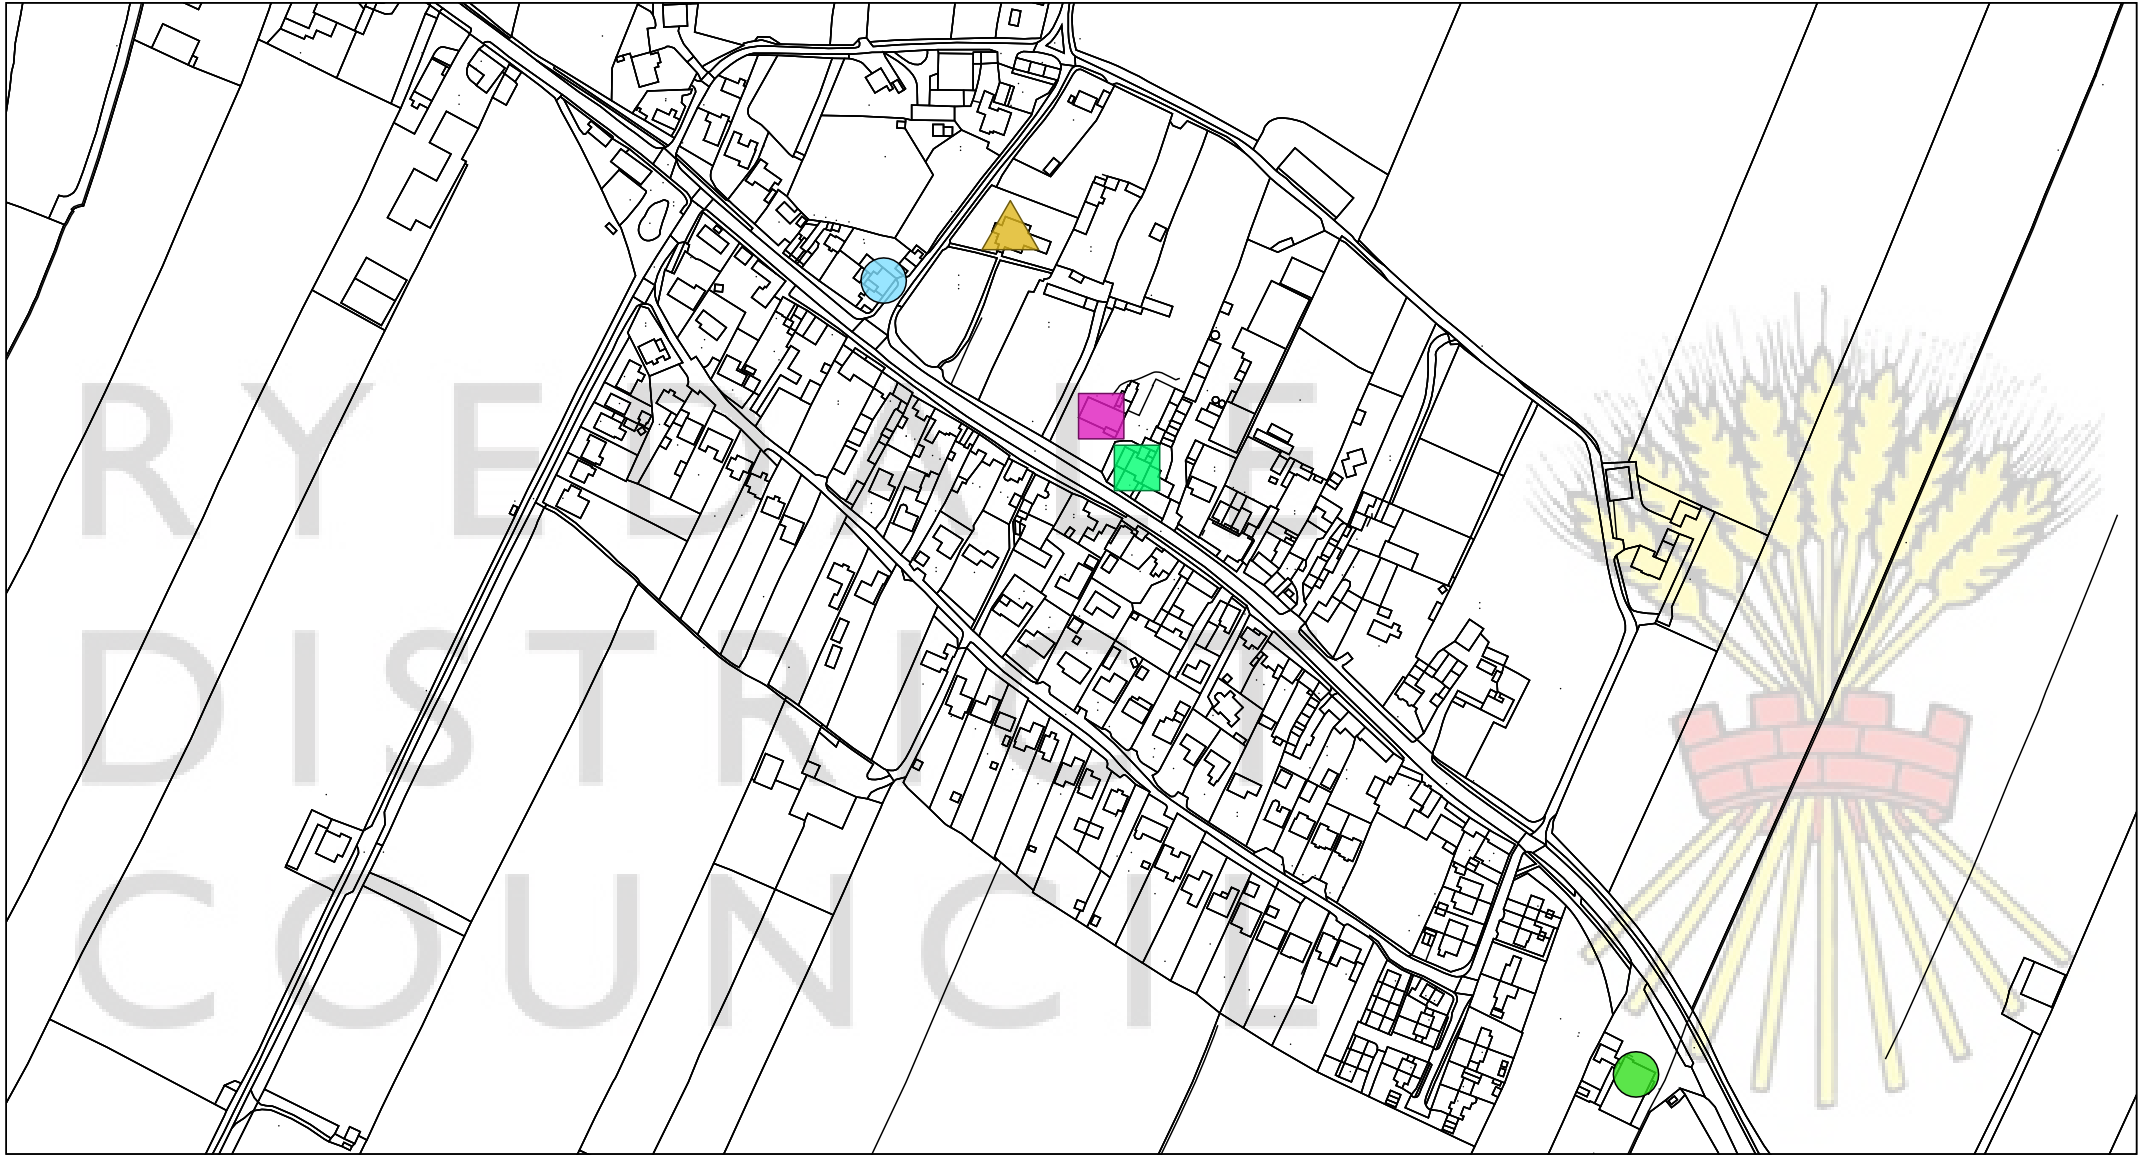

Middleton

Ryedale District Council
Ryedale House
Malton
North Yorkshire
YO17 7HH

Tel: (01653) 600666
Email: localplan@ryedale.gov.uk
Website: www.ryedale.gov.uk

Facility/Service

- Church
- Petrol Station
- Post Office
- Public House
- Village Hall

© Crown Copyright and database right 2021.
Ordnance Survey 100019406

Scale: 1:4000

RYEDALE
DISTRICT
COUNCIL