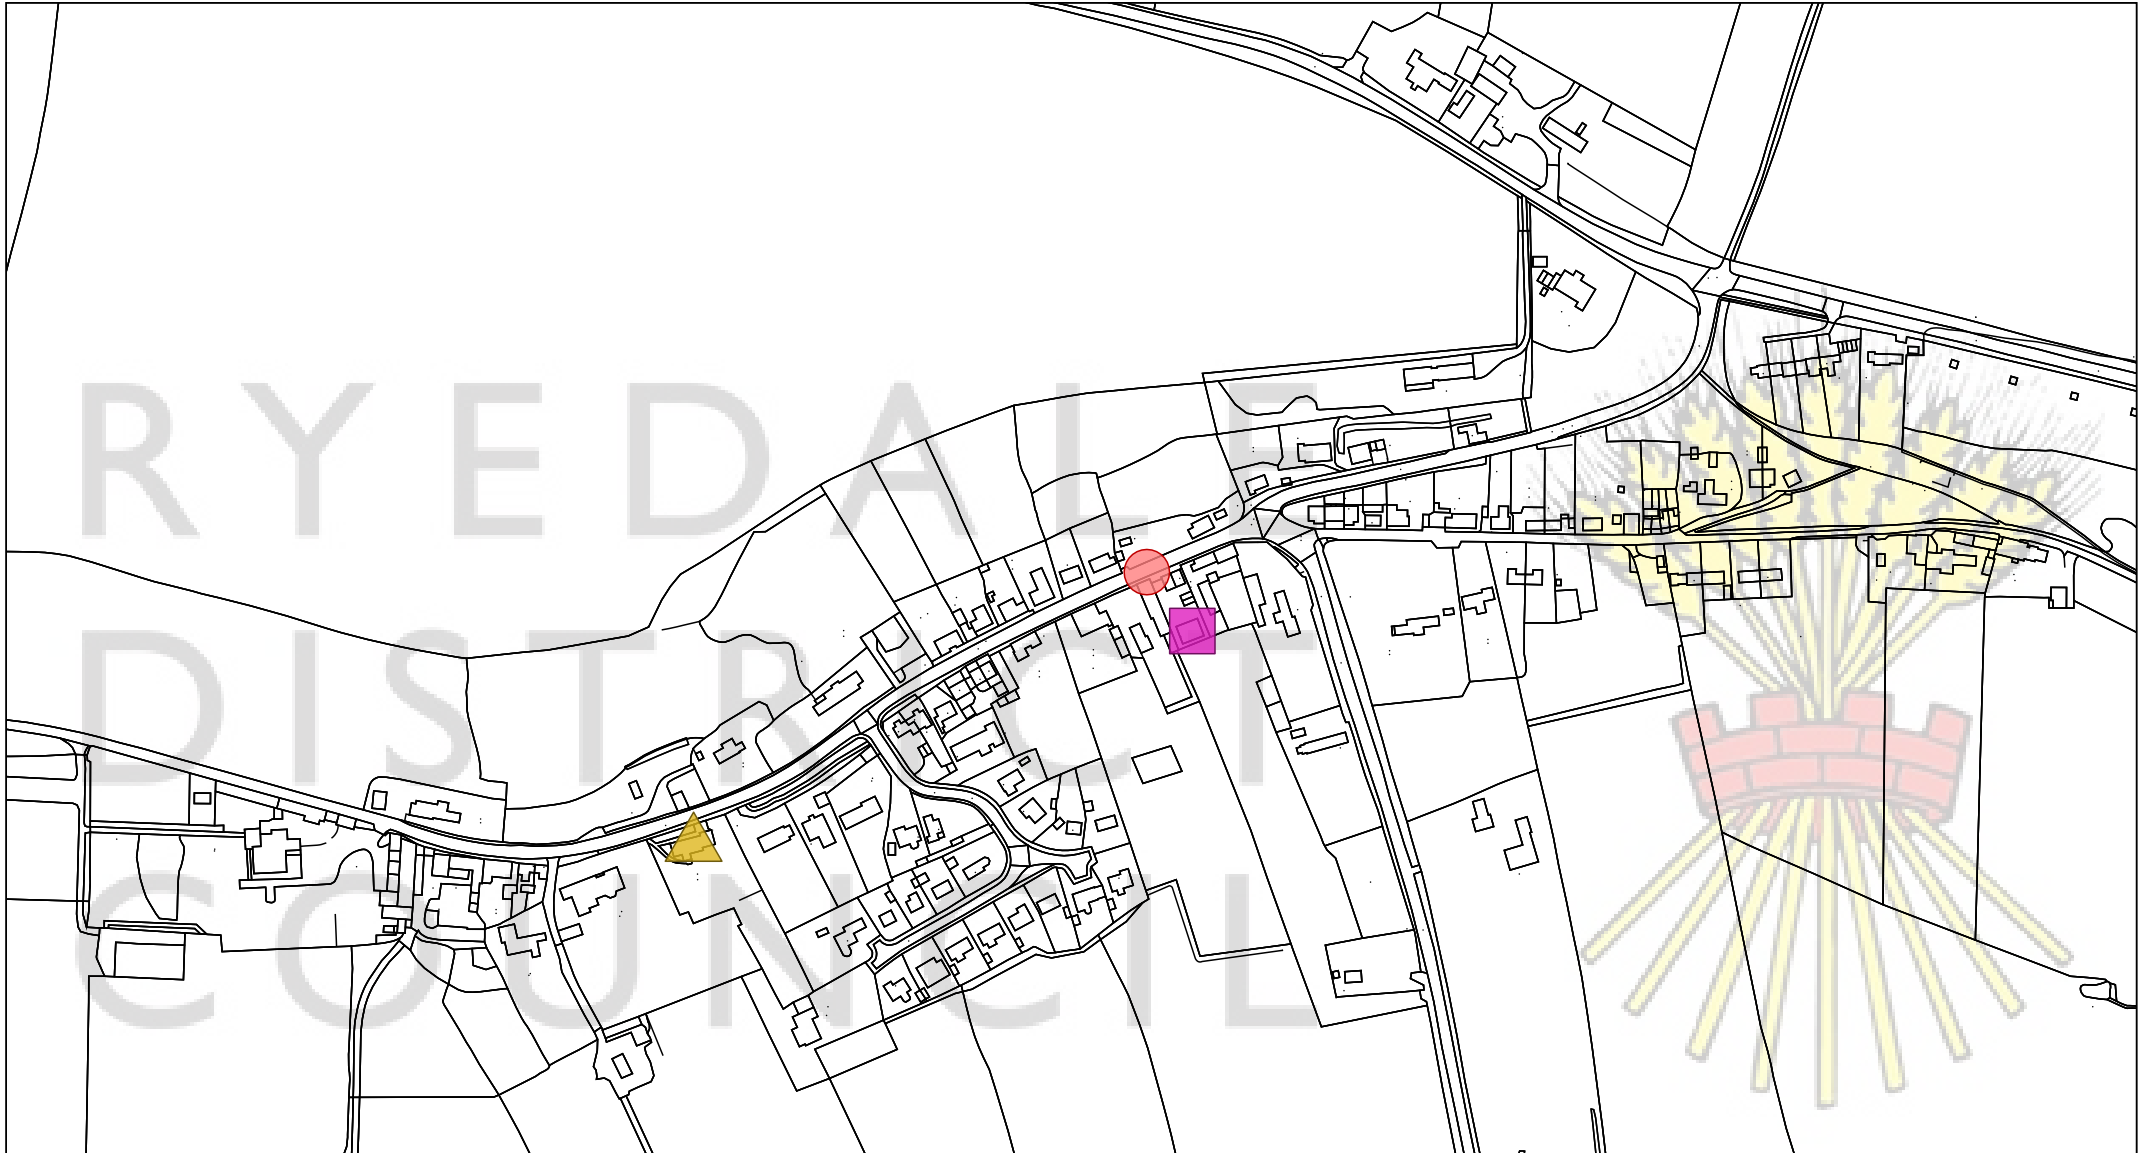

Oswaldkirk

Ryedale District Council
Ryedale House
Malton
North Yorkshire
YO17 7HH

Tel: (01653) 600666
Email: localplan@ryedale.gov.uk
Website: www.ryedale.gov.uk

Facility/Service

- Bus Stop
- Church
- Village Hall

Scale: 1:4000

RYEDALE
DISTRICT
COUNCIL