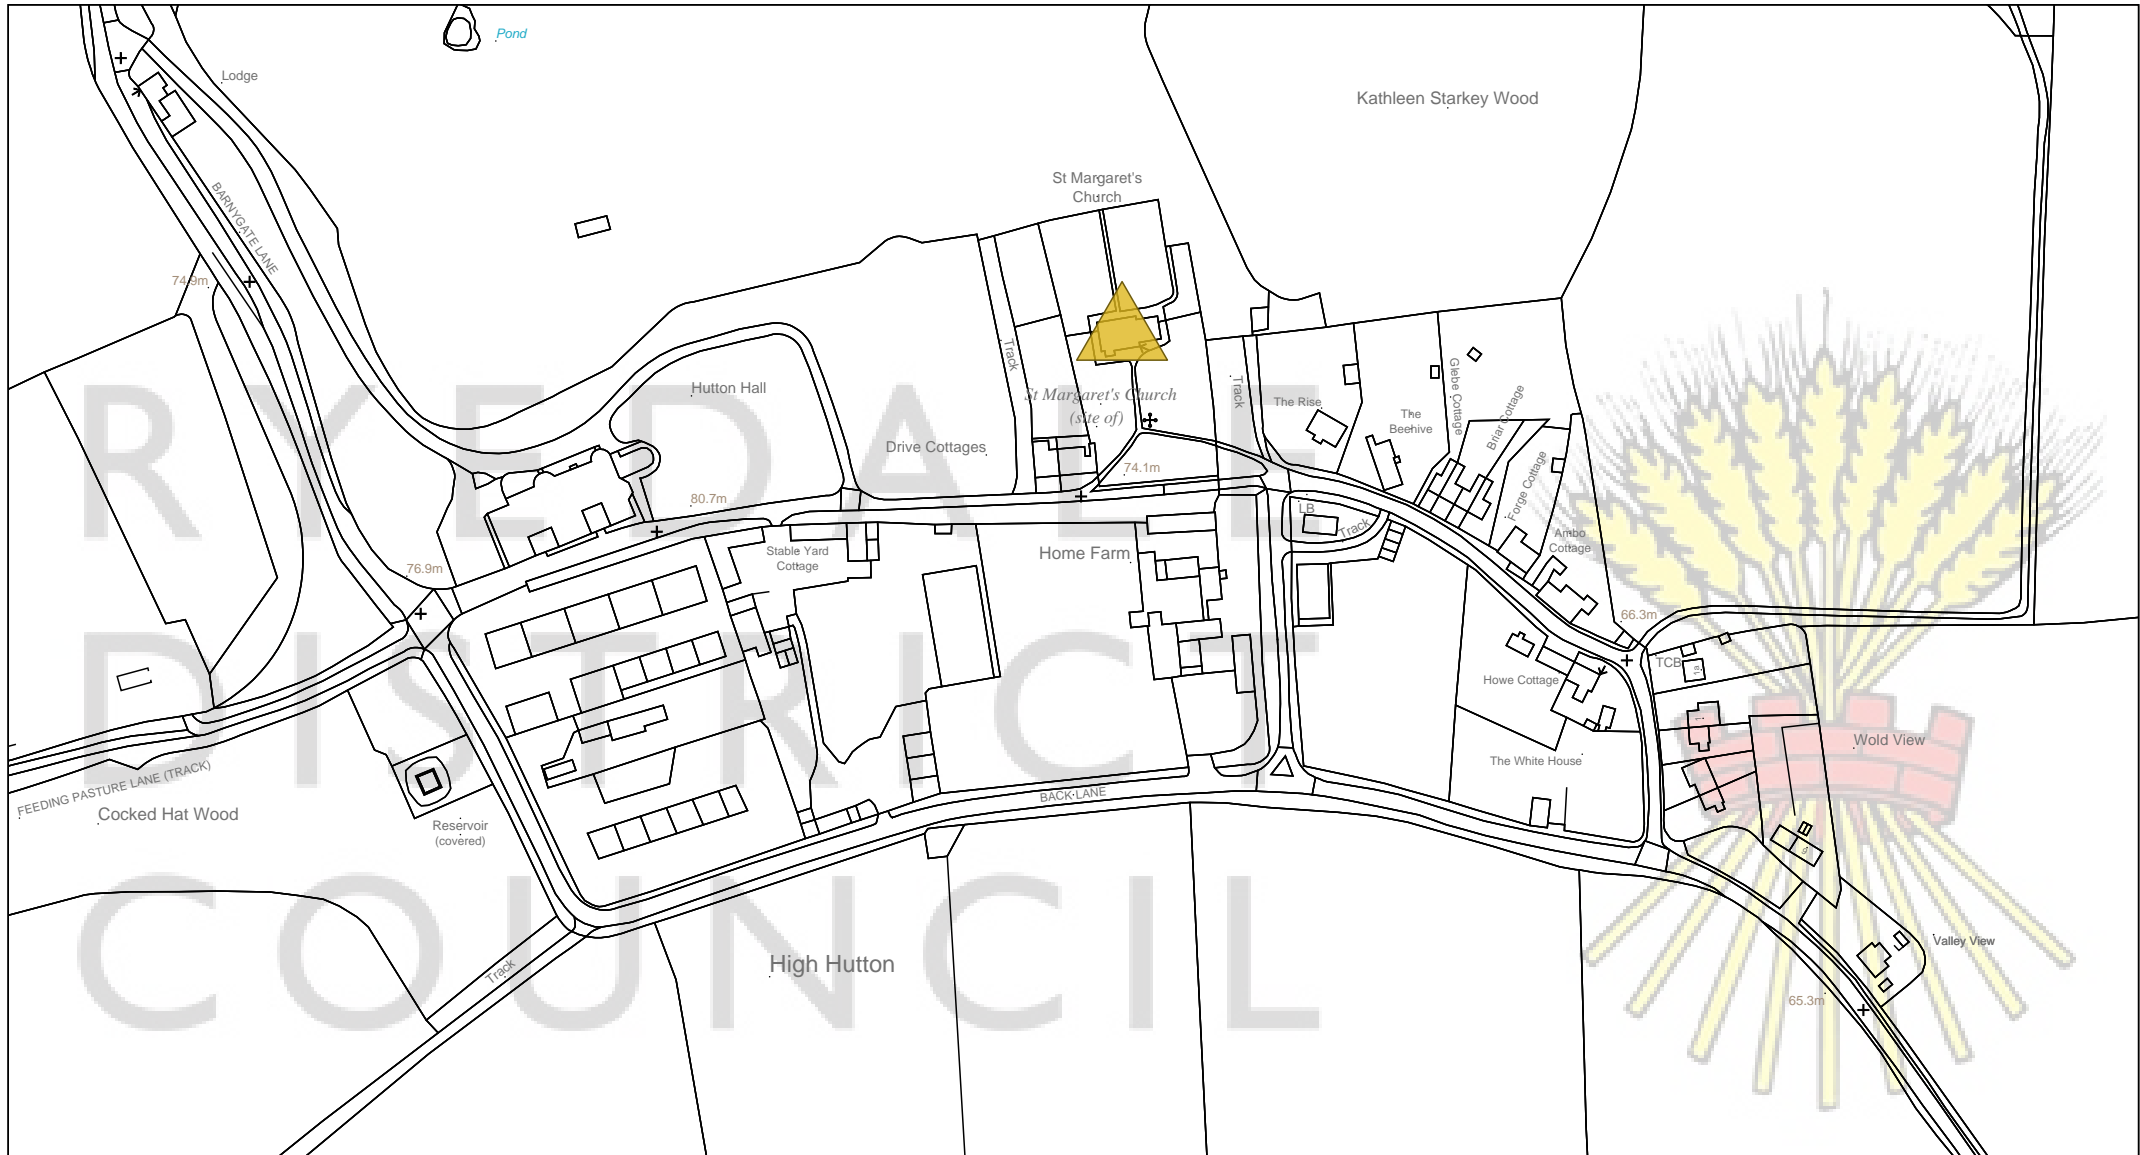

High Hutton

Ryedale District Council
Ryedale House
Malton
North Yorkshire
YO17 7HH

Facility/Service

Church

Tel: (01653) 600666
Email: localplan@ryedale.gov.uk
Website: www.ryedale.gov.uk

© Crown Copyright and database right 2021. Ordnance Survey 100019406

Scale: 1:2500

**RYEDALE
DISTRICT
COUNCIL**