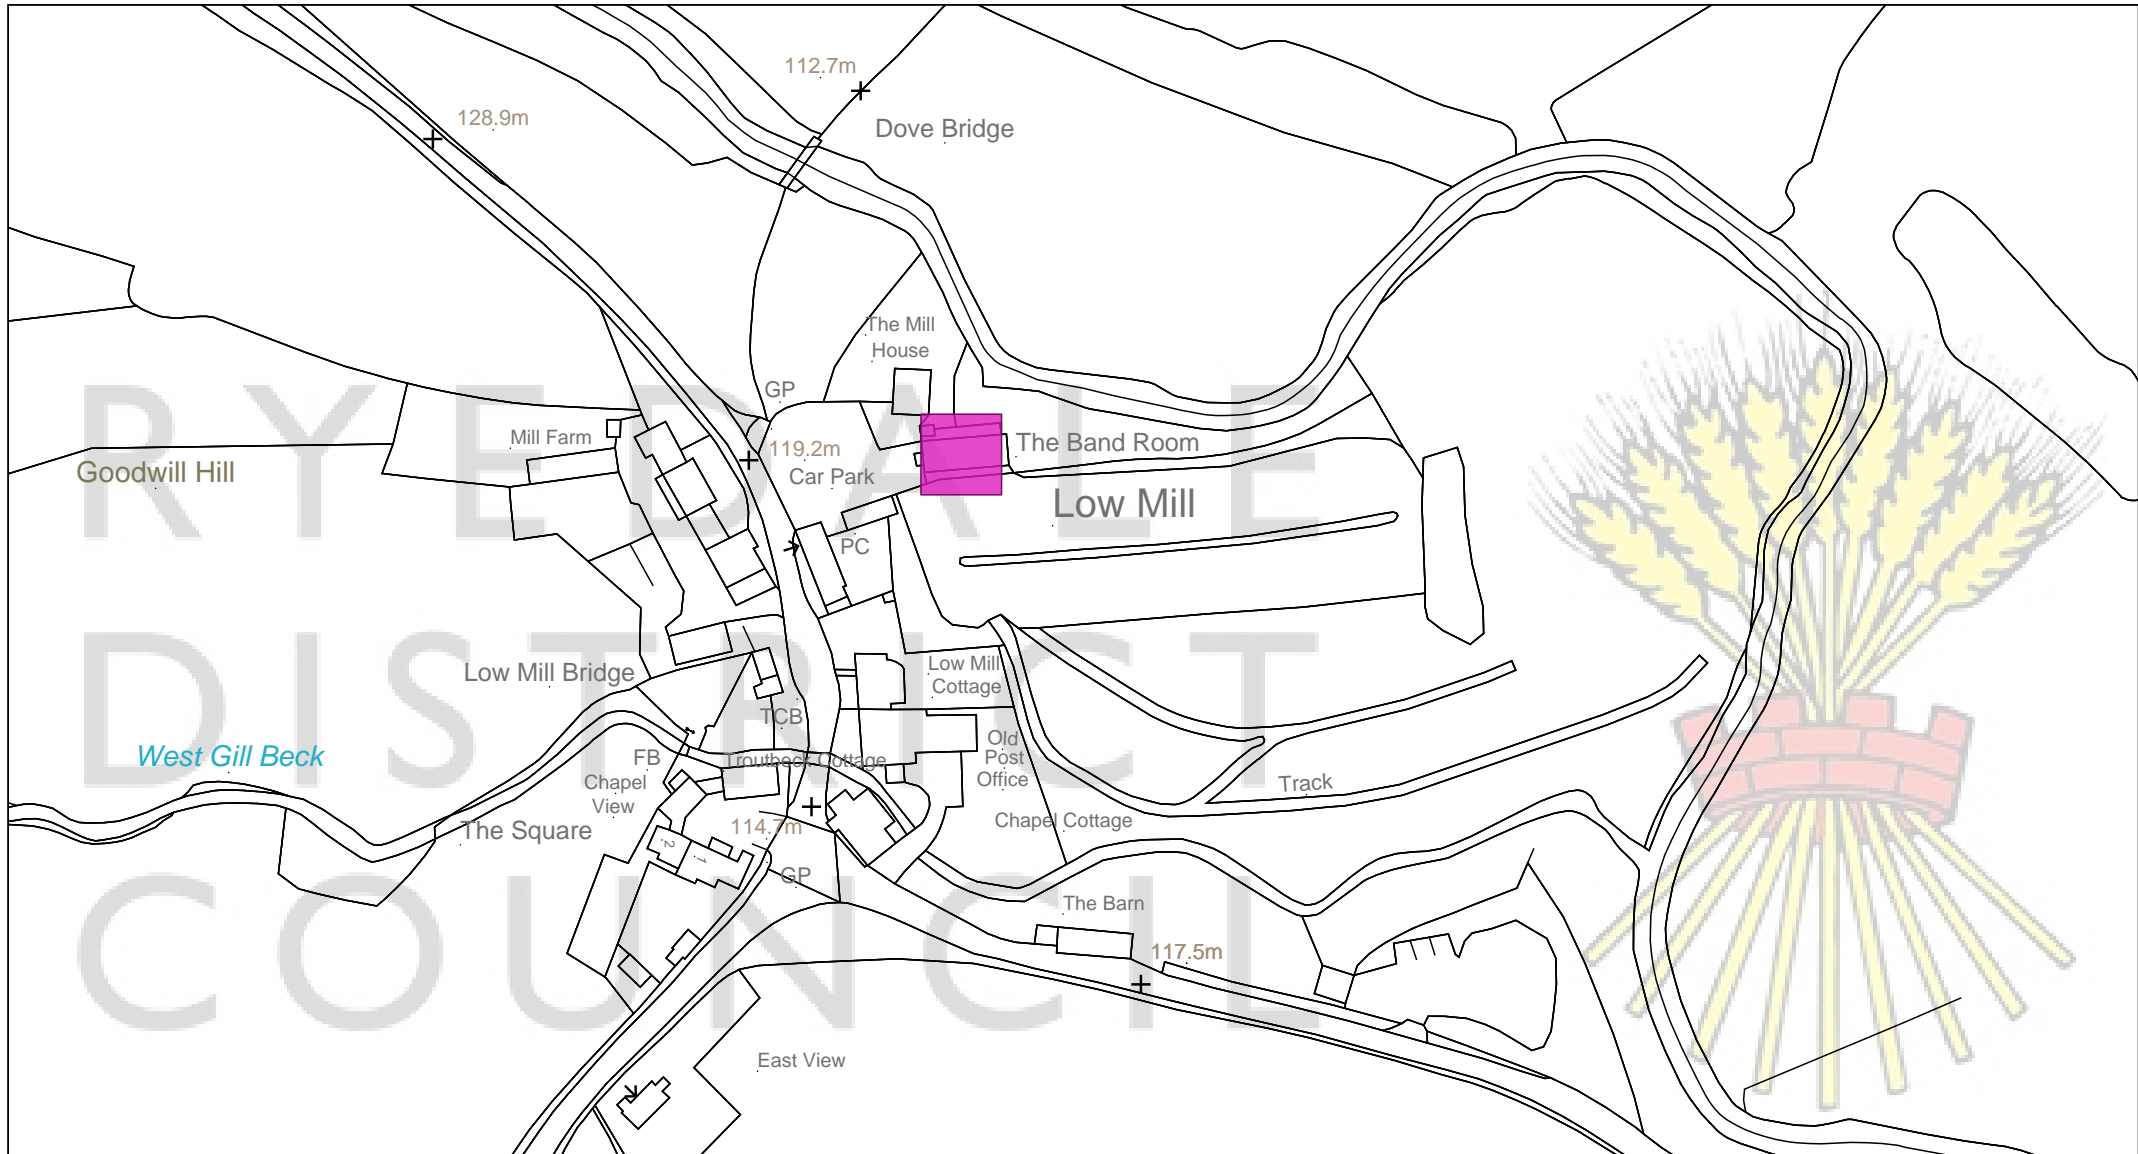

Low Mill

Ryedale District Council
Ryedale House
Malton
North Yorkshire
YO17 7HH

Tel: (01653) 600666
Email: localplan@ryedale.gov.uk
Website: www.ryedale.gov.uk

Facility/Service	
	Village Hall

Scale: 1:1500