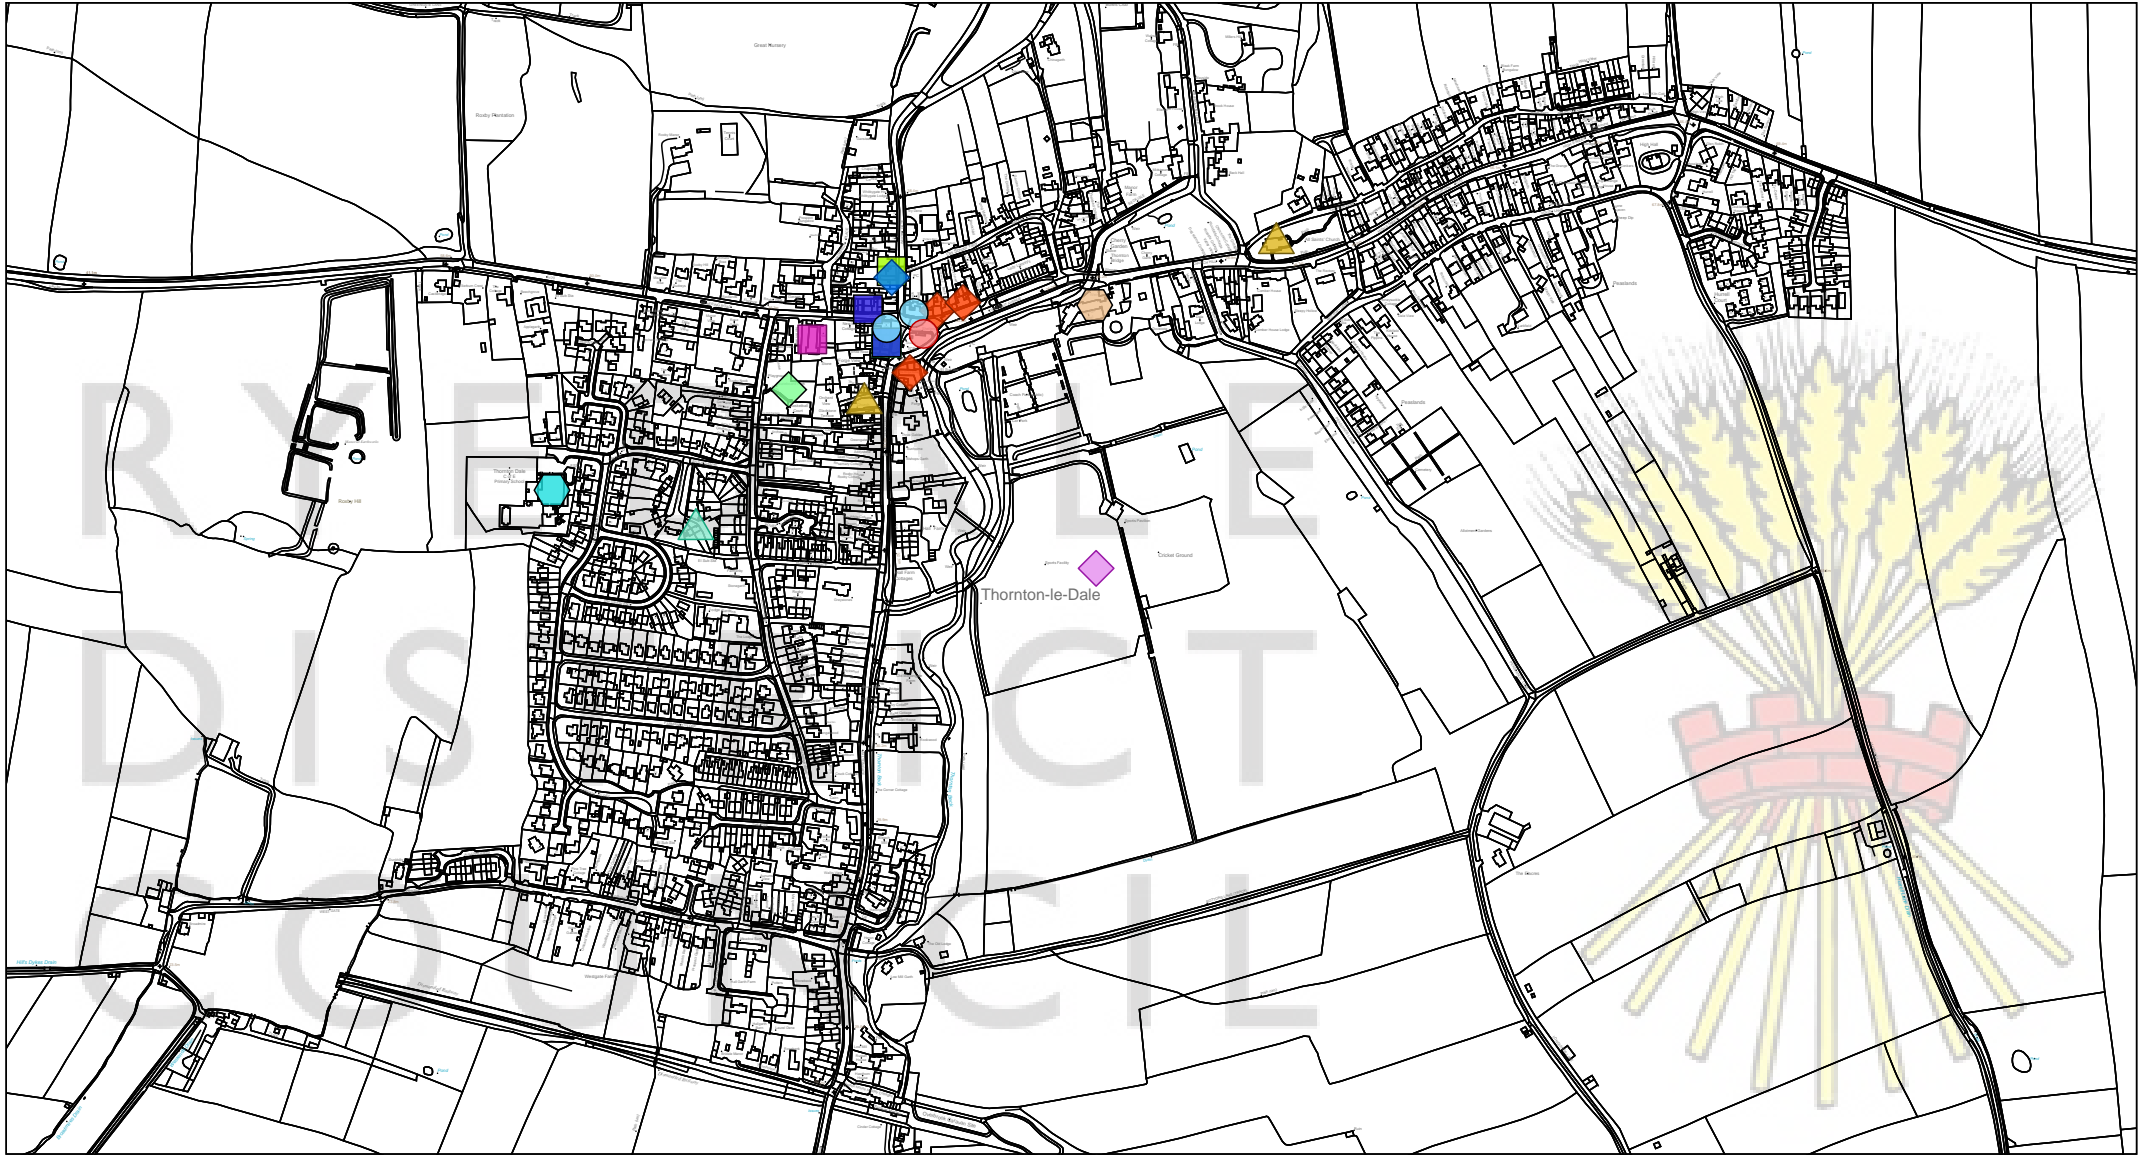

Thornton-le-Dale