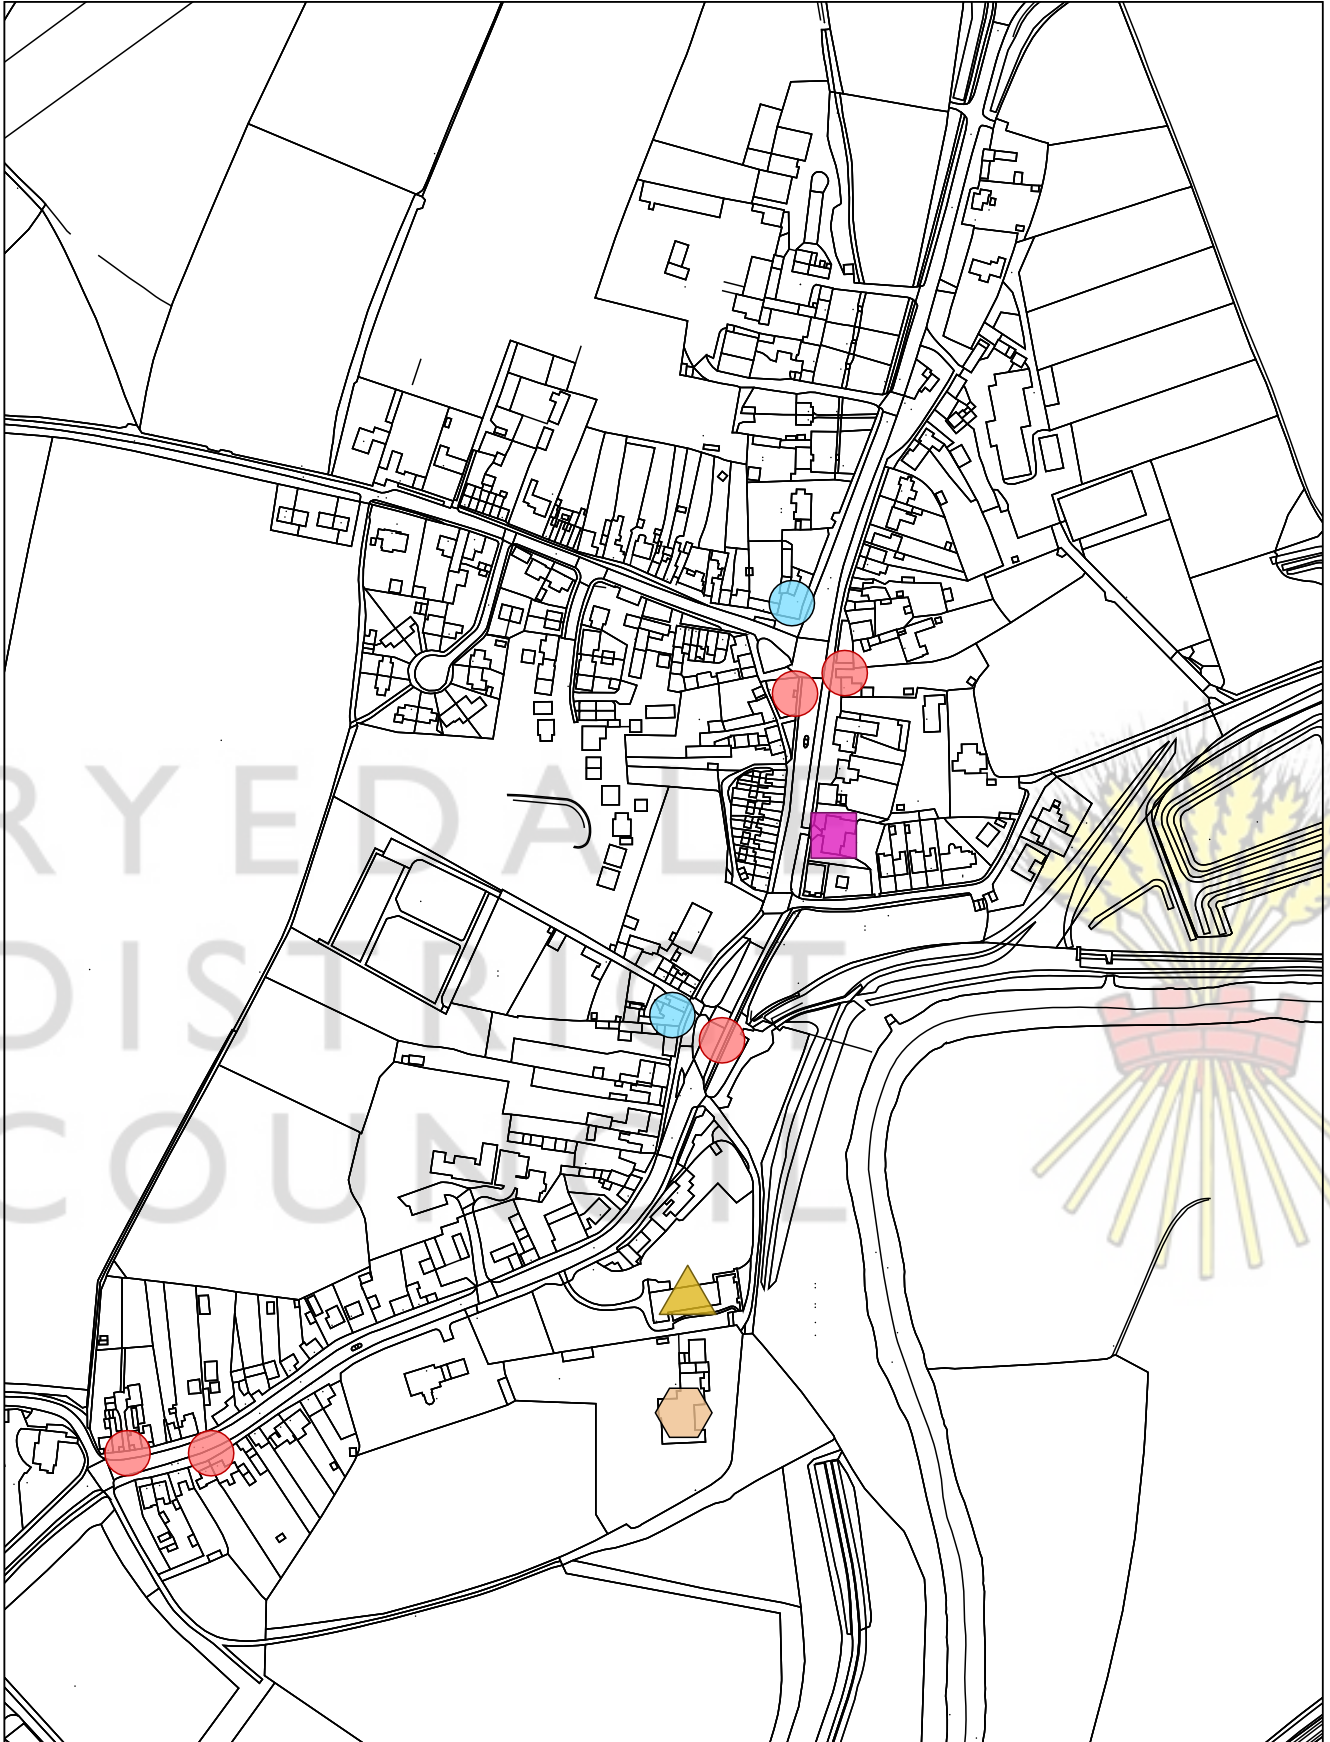

Old Malton

Ryedale District Council
Ryedale House
Malton
North Yorkshire
YO17 7HH

Tel: (01653) 600666
Email: localplan@ryedale.gov.uk
Website: www.ryedale.gov.uk

Facility/Service

- Bus Stop
- Care Home
- Church
- Public House
- Village Hall

Scale: 1:4000

RYEDALE
DISTRICT
COUNCIL