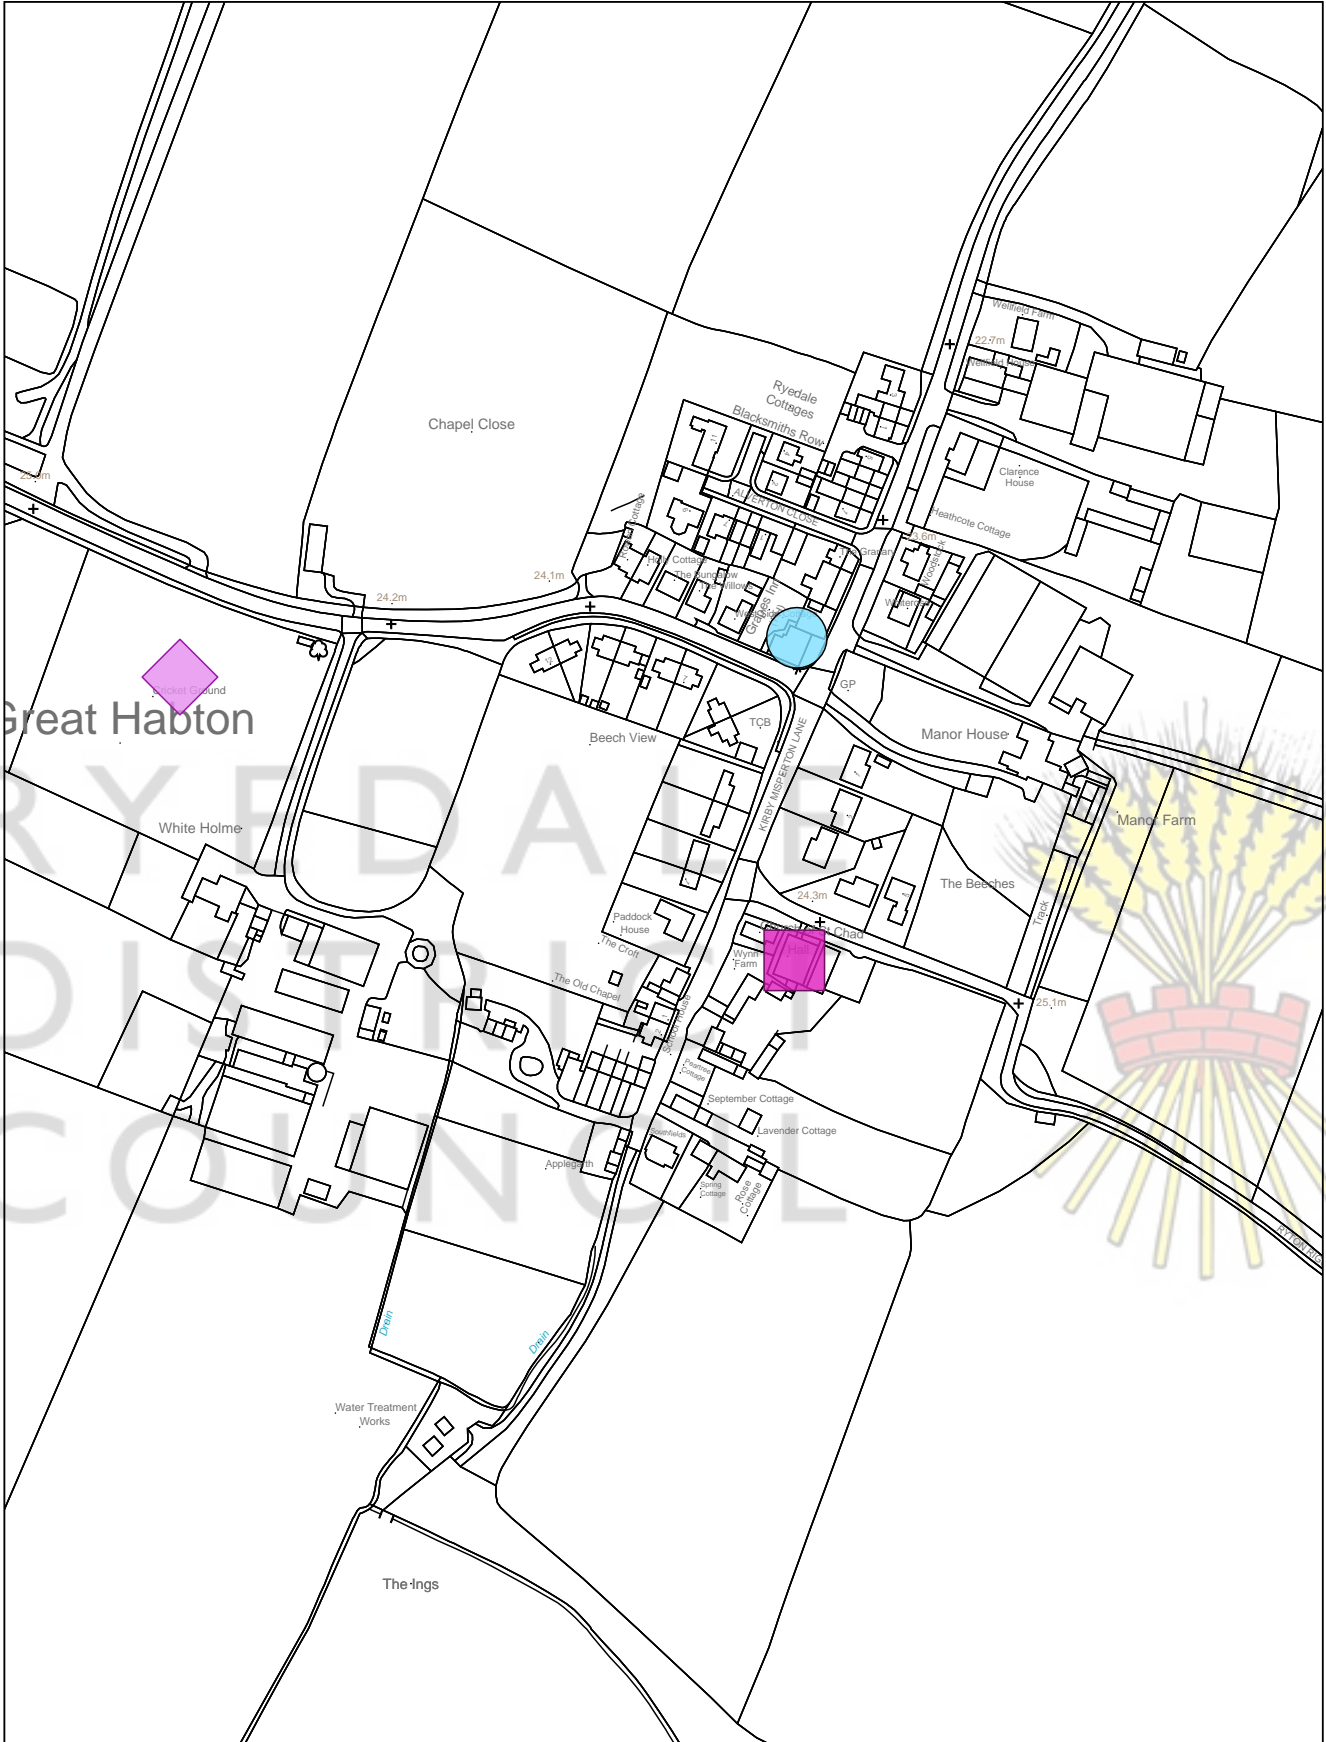

Habton

Ryedale District Council
Ryedale House
Malton
North Yorkshire
YO17 7HH

Tel: (01653) 600666
Email: localplan@ryedale.gov.uk
Website: www.ryedale.gov.uk

Facility/Service

- Public House
- Sports Field
- Village Hall

Scale: 1:3000