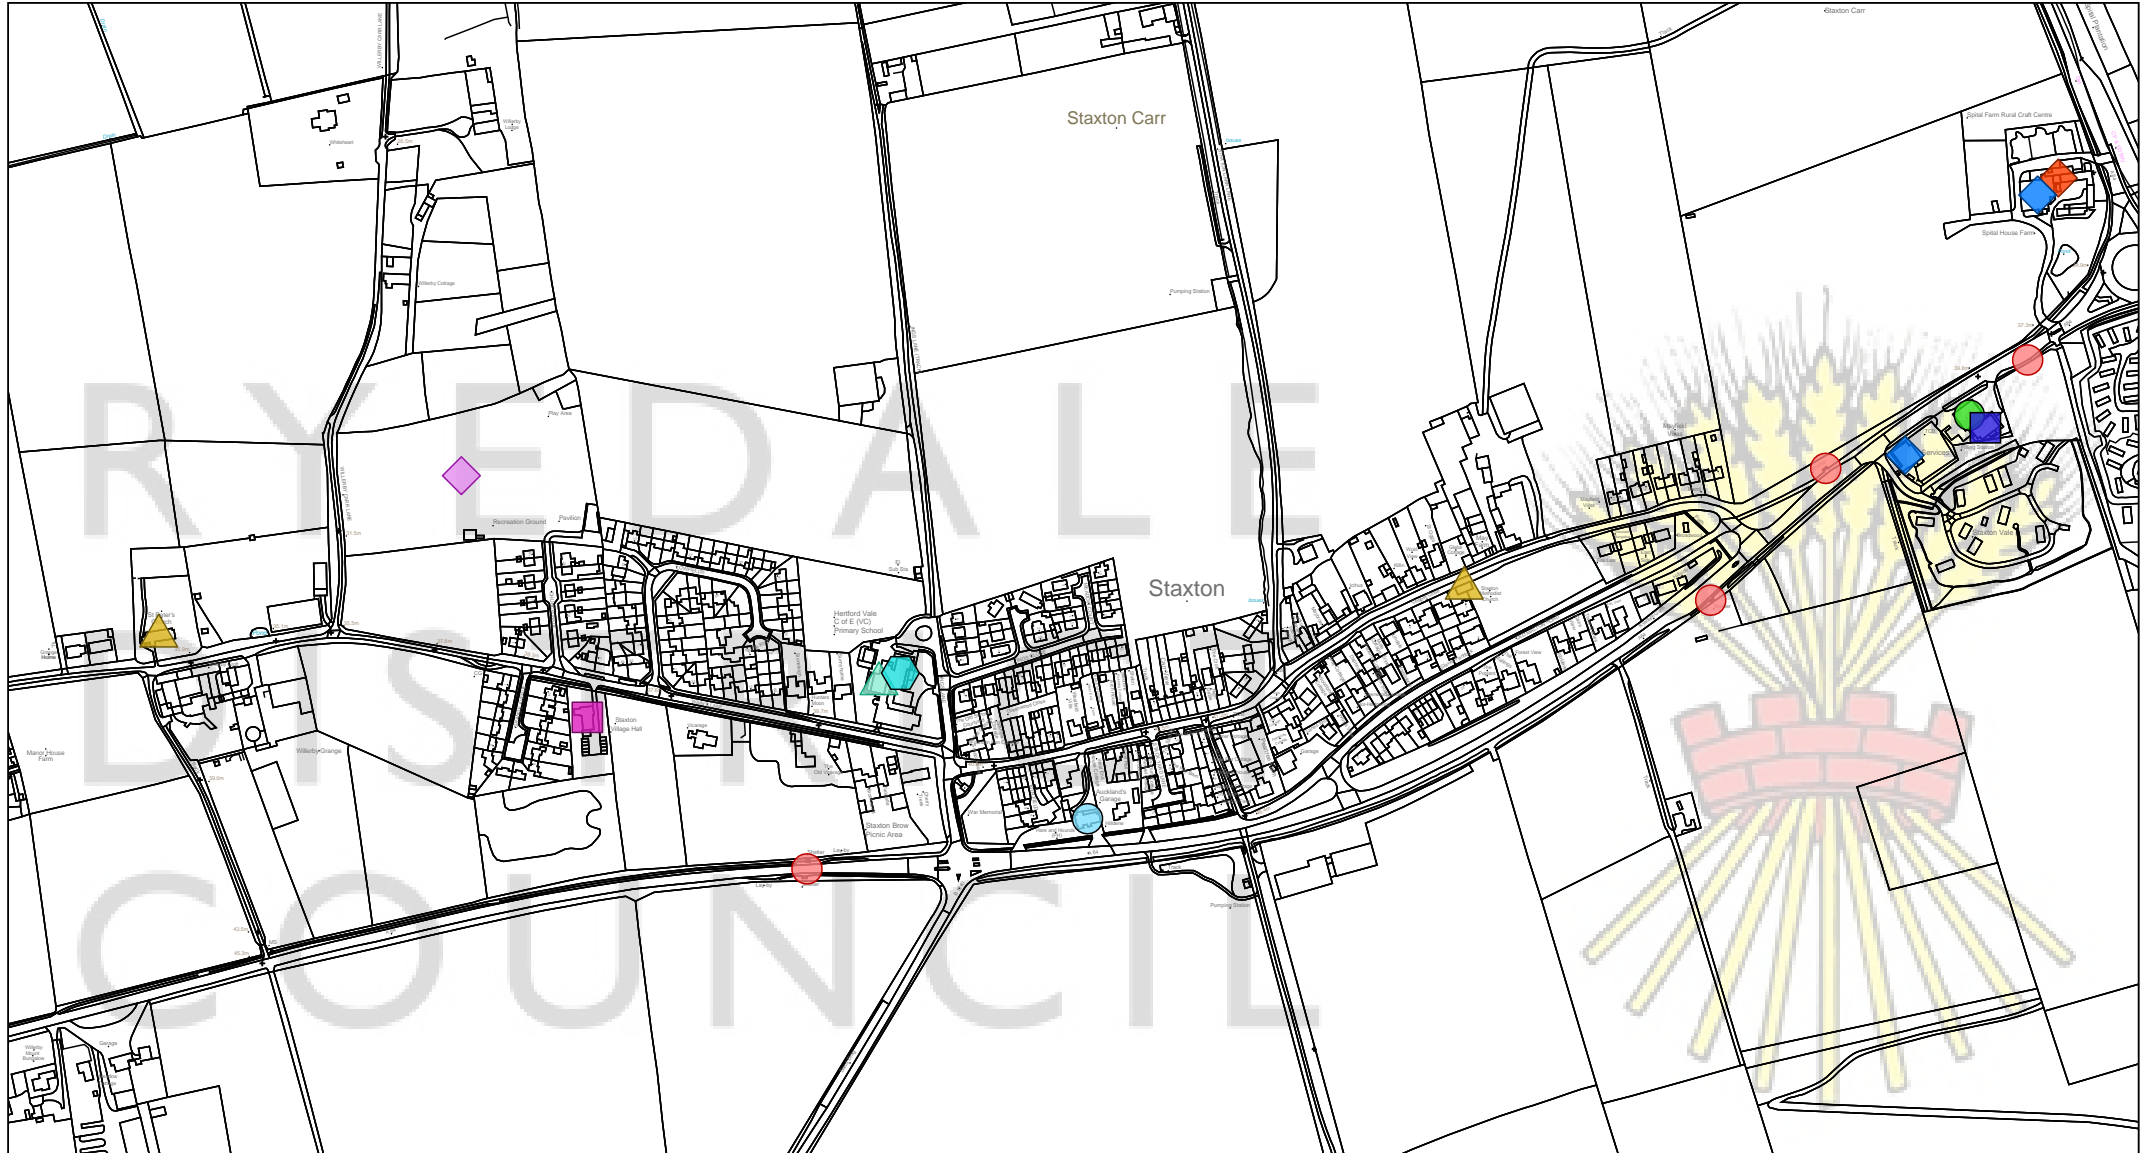

Staxton and Willerby