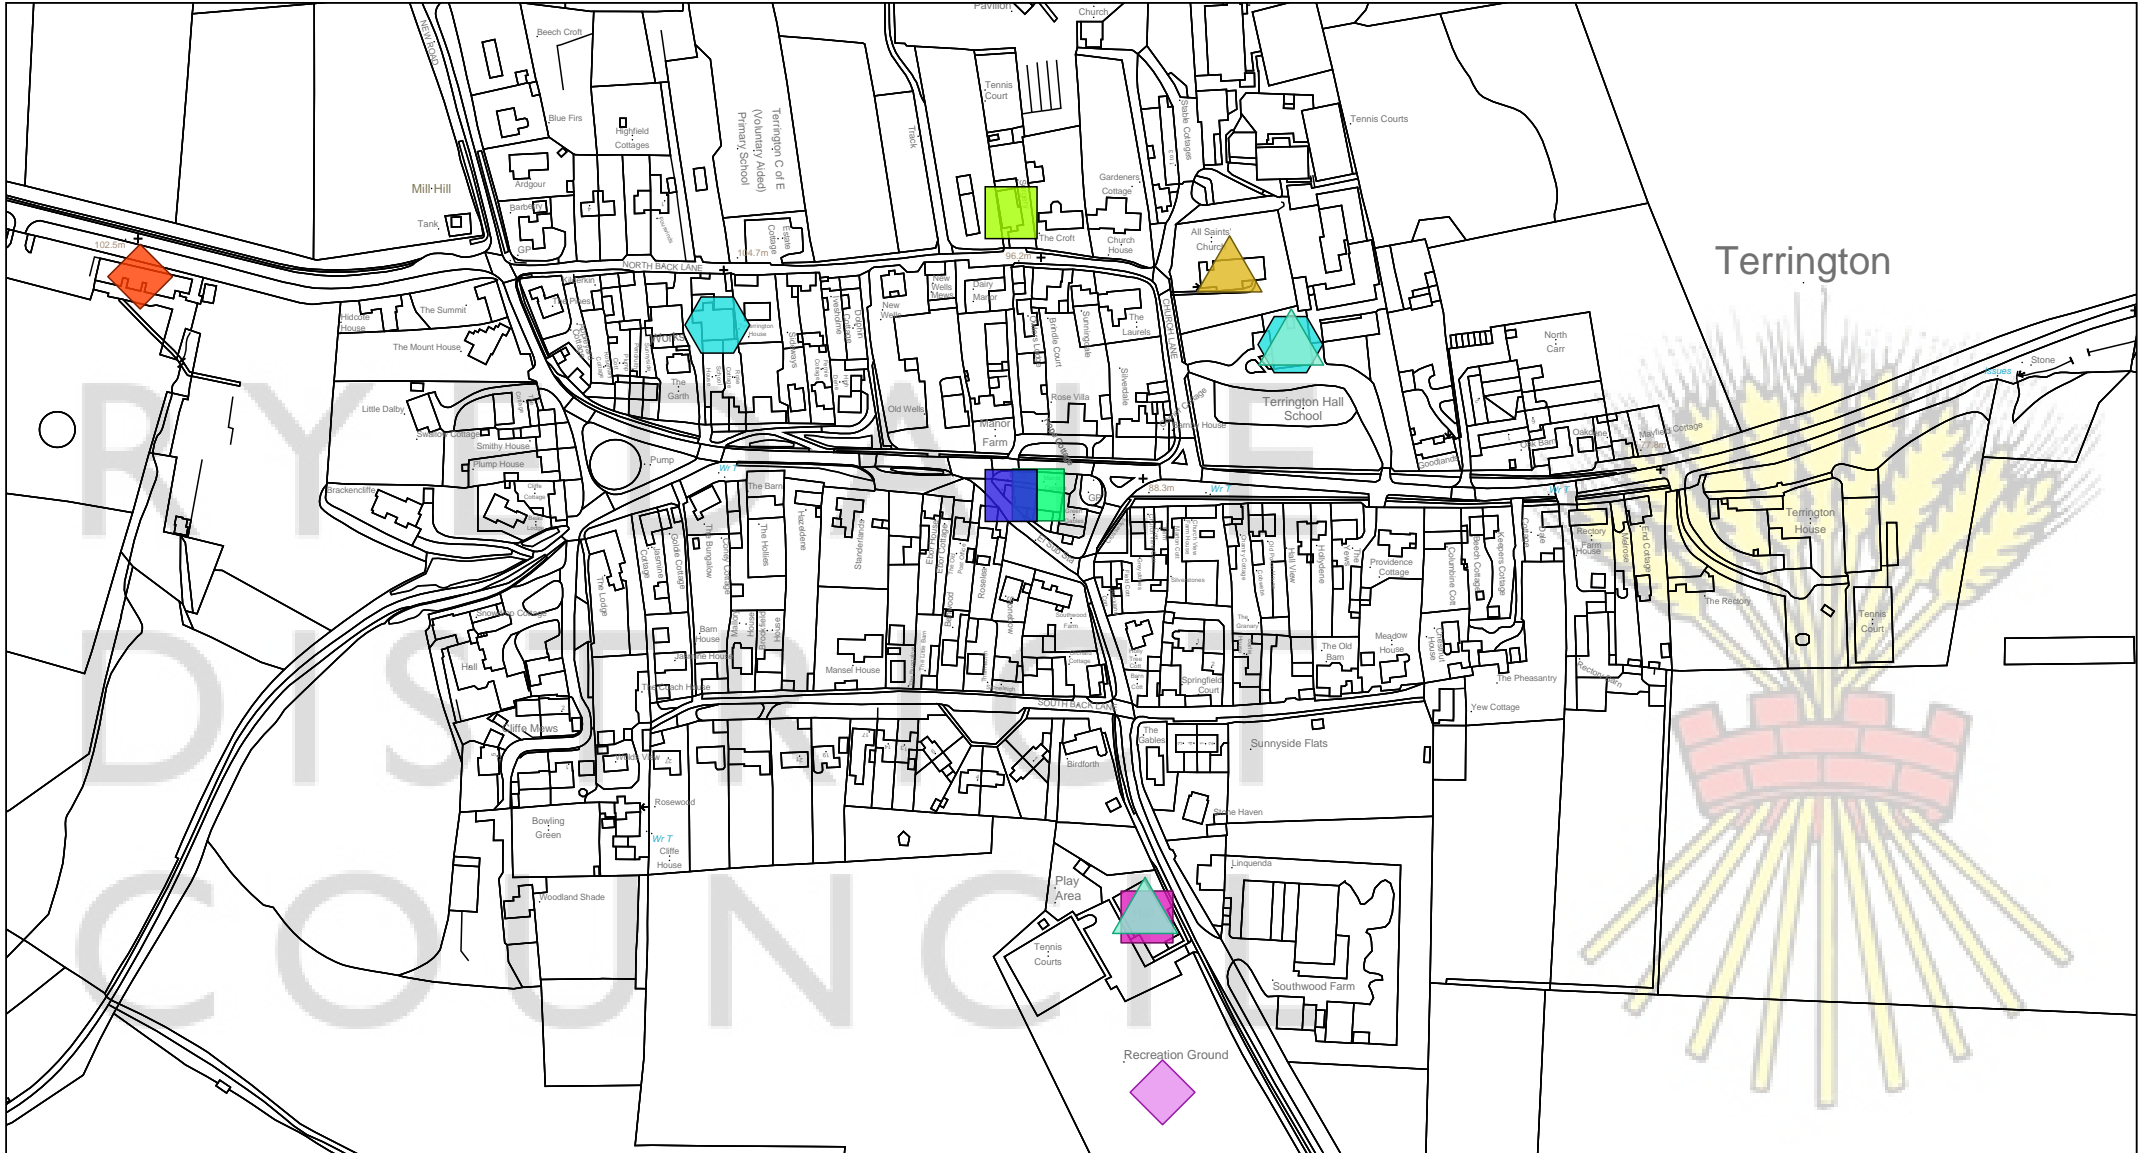

Terrington