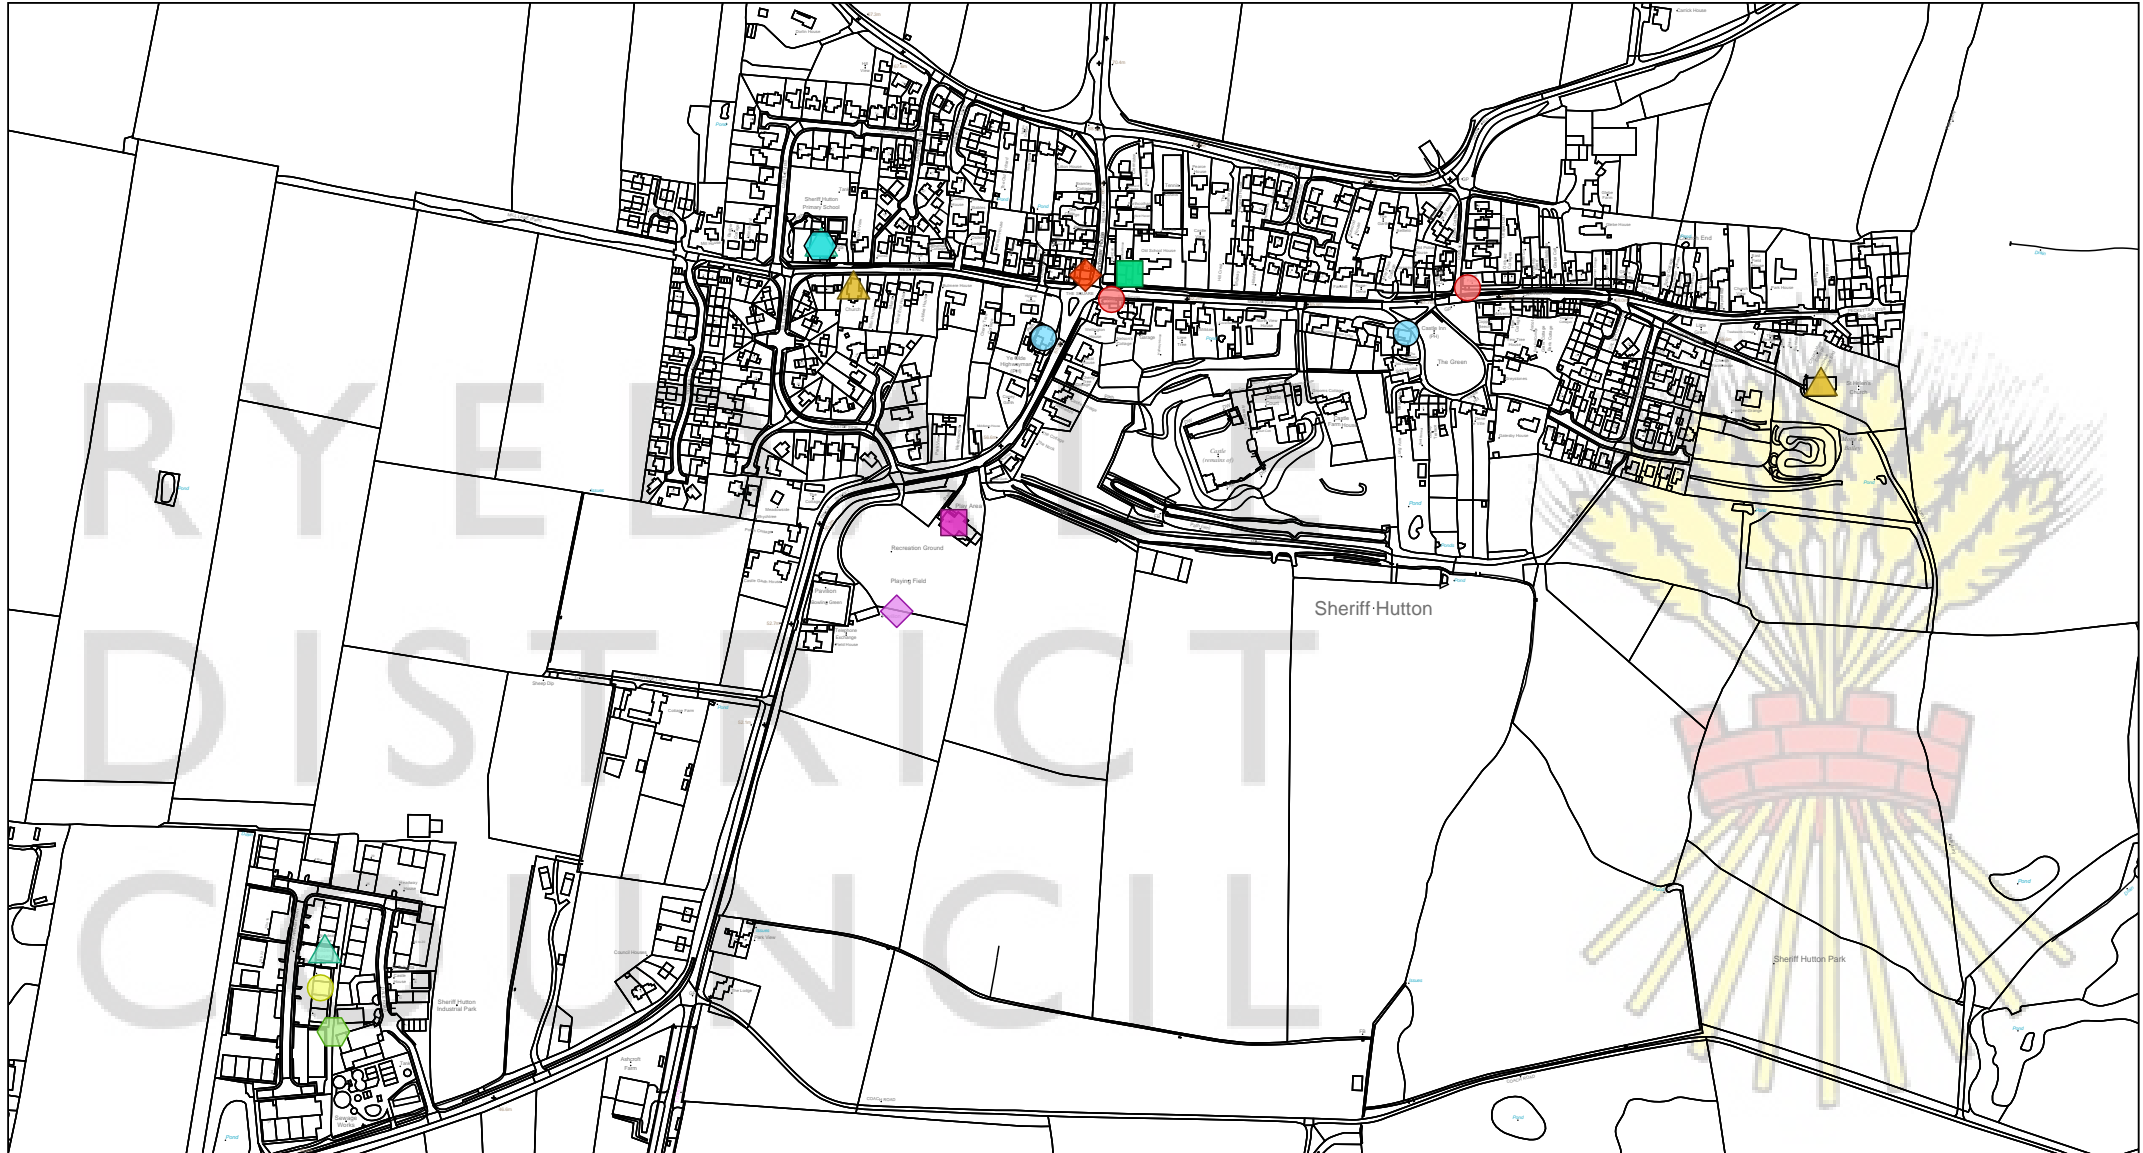

Sheriff Hutton