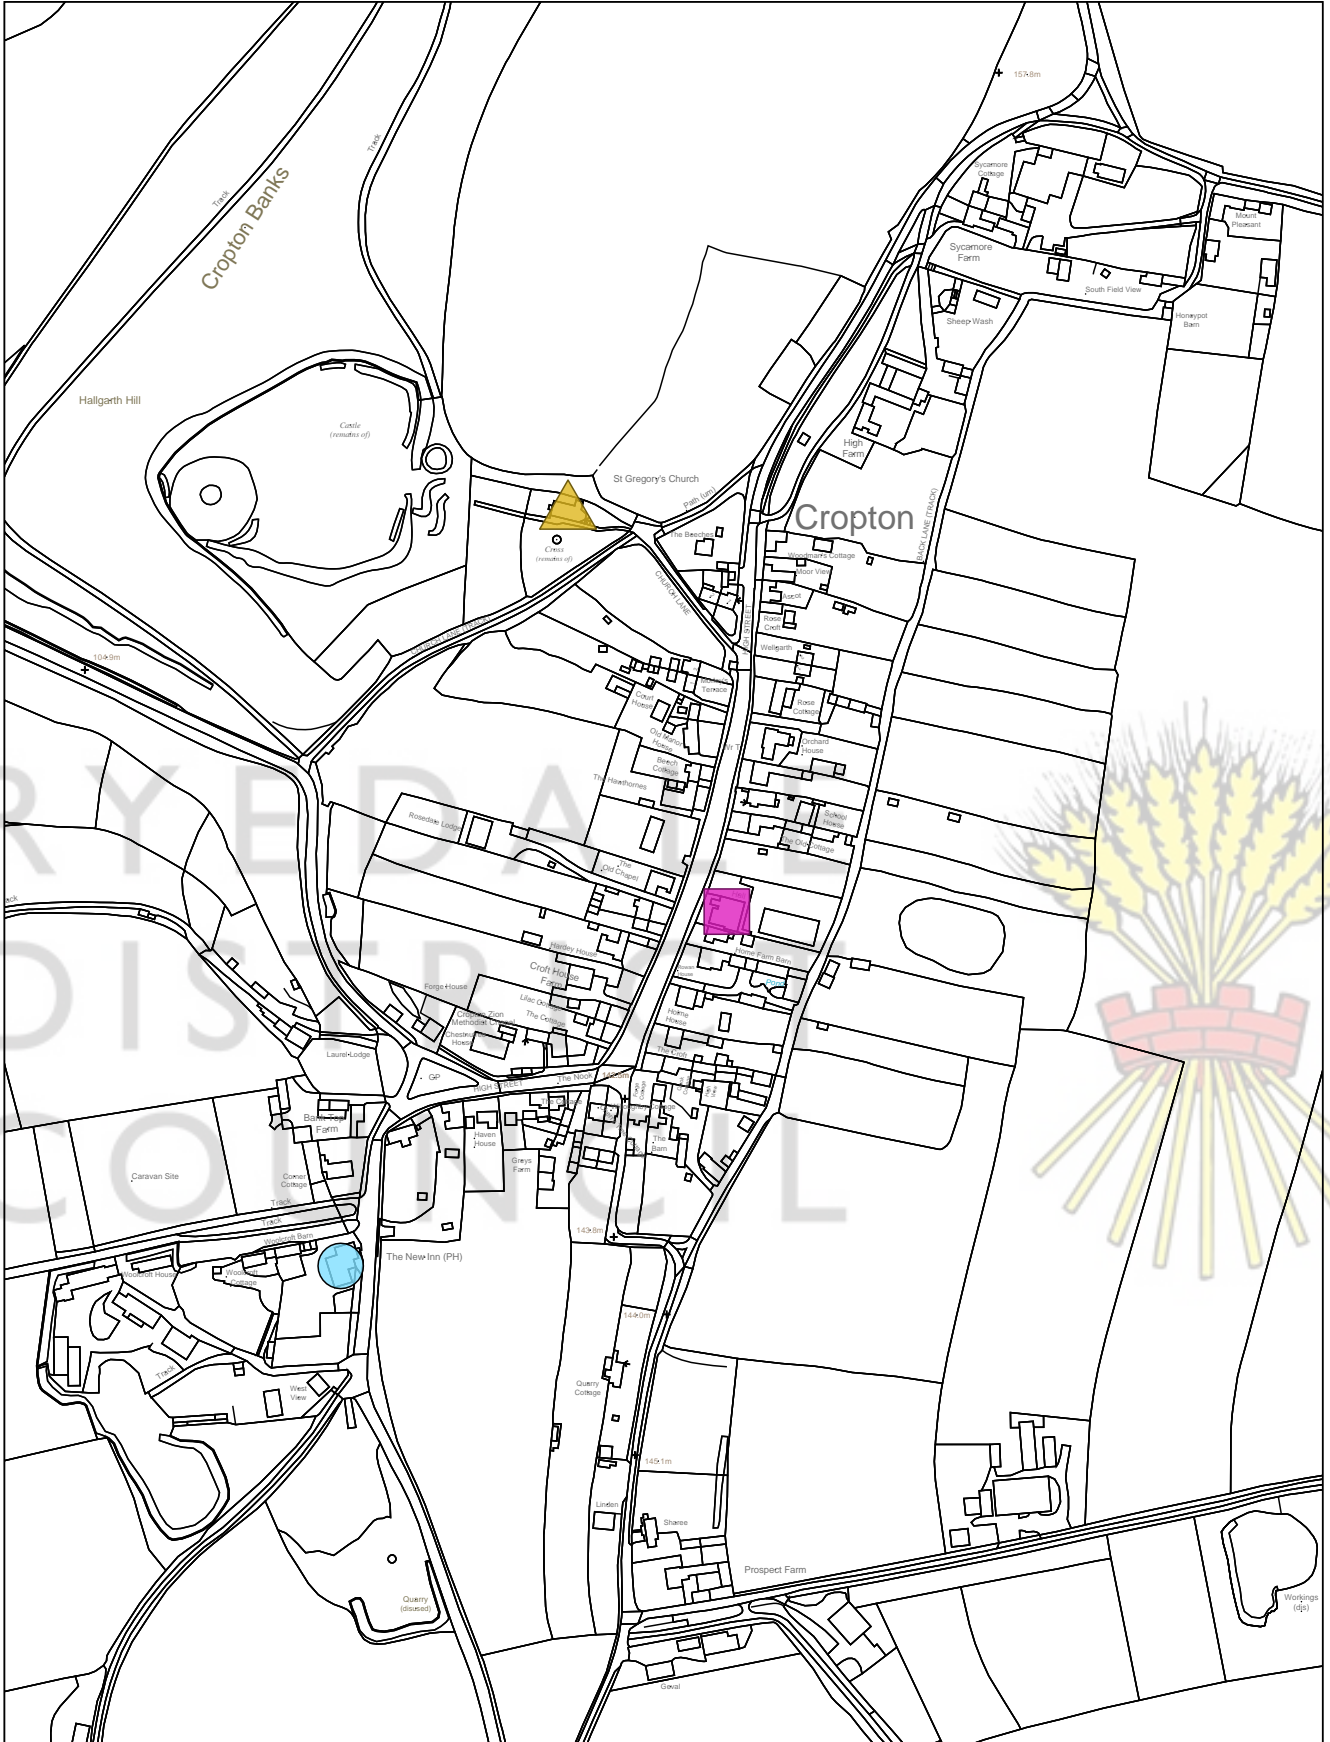

Cropton

Ryedale District Council
Ryedale House
Malton
North Yorkshire
YO17 7HH

Tel: (01653) 600666
Email: localplan@ryedale.gov.uk
Website: www.ryedale.gov.uk

Facility/Service	
	Church
	Public House
	Village Hall

Scale: 1:4000