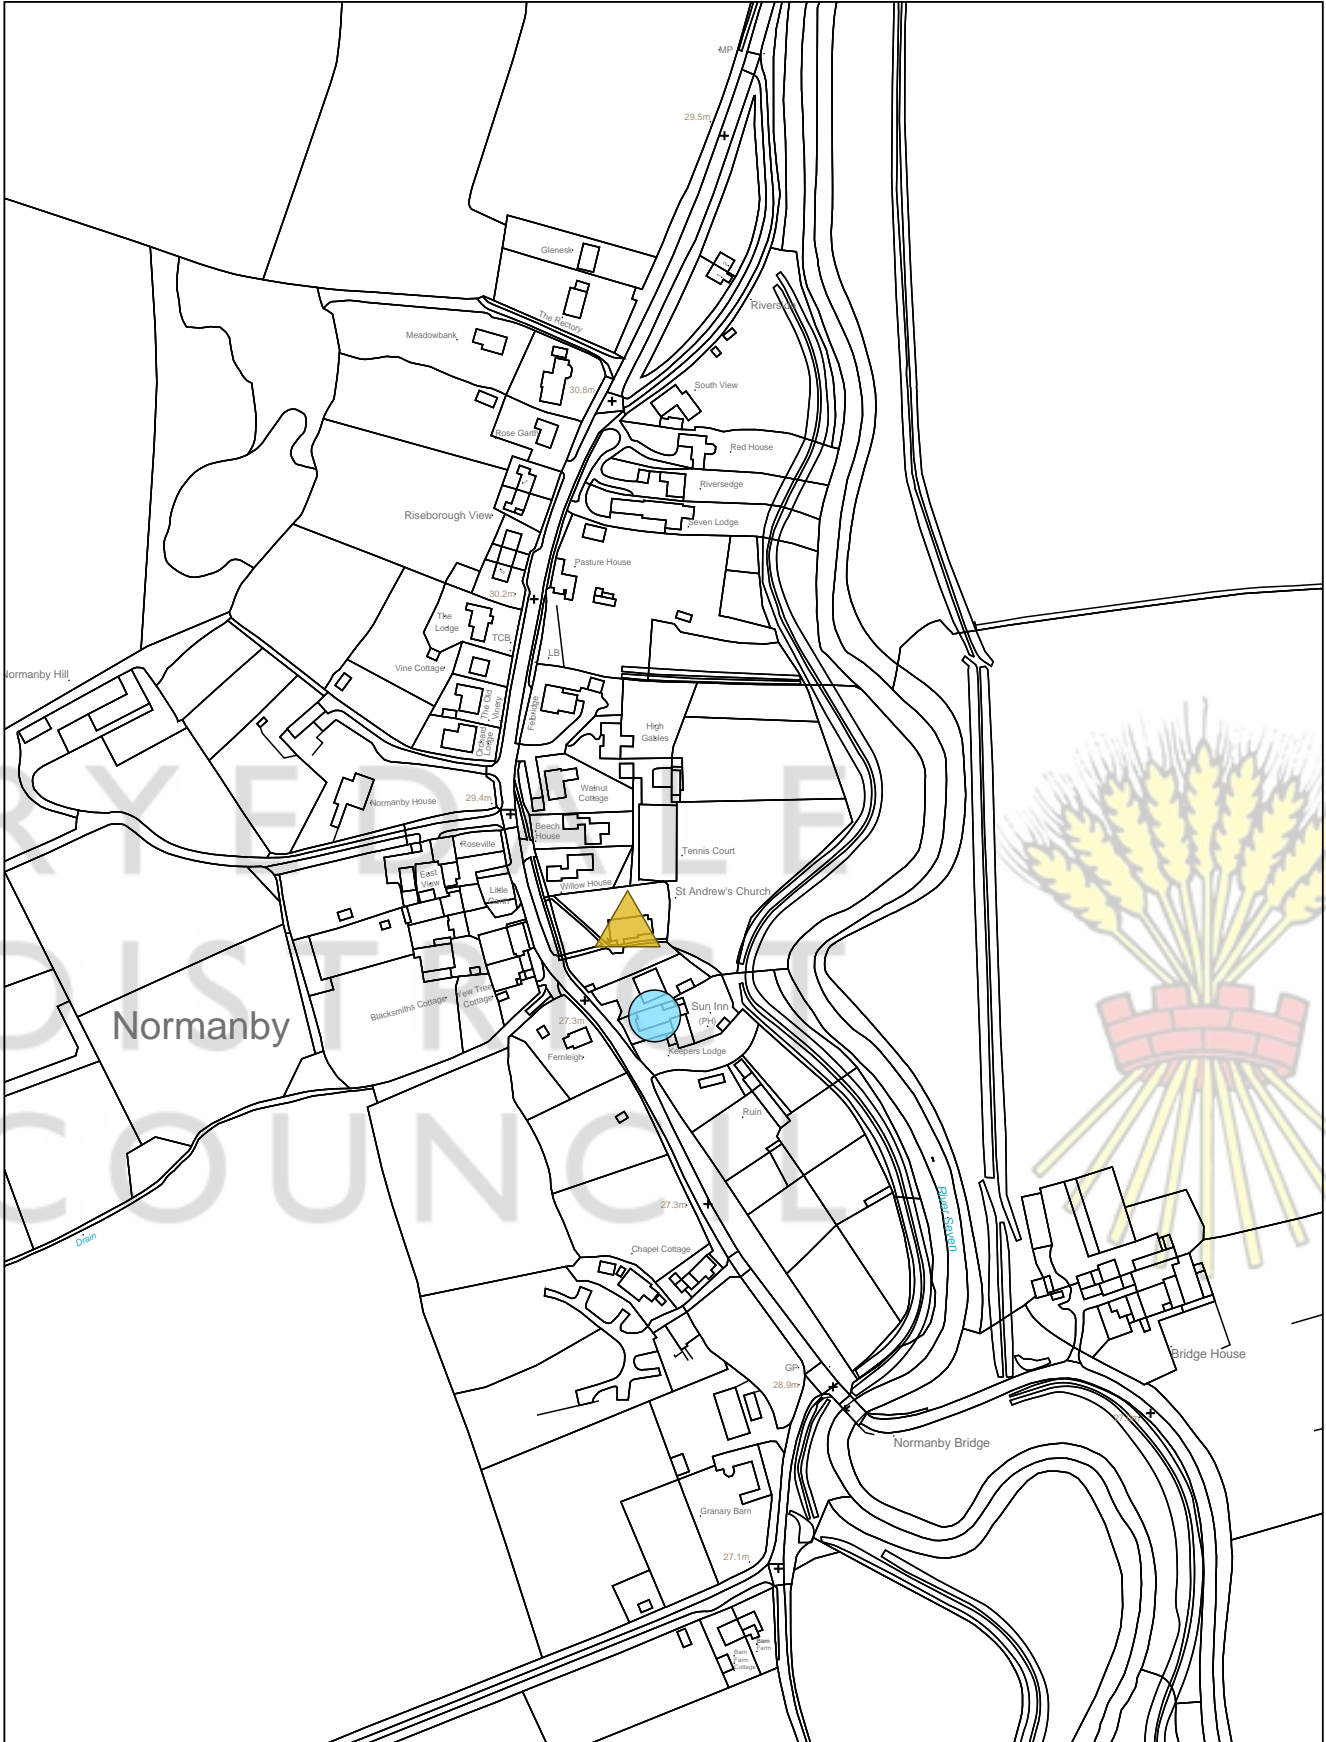

Normanby

Scale: 1:3500

Ryedale District Council
Ryedale House
Malton
North Yorkshire
YO17 7HH

Tel: (01653) 600666
Email: localplan@ryedale.gov.uk
Website: www.ryedale.gov.uk

Facility/Service

- Church
- Public House

**RYEDALE
DISTRICT
COUNCIL**