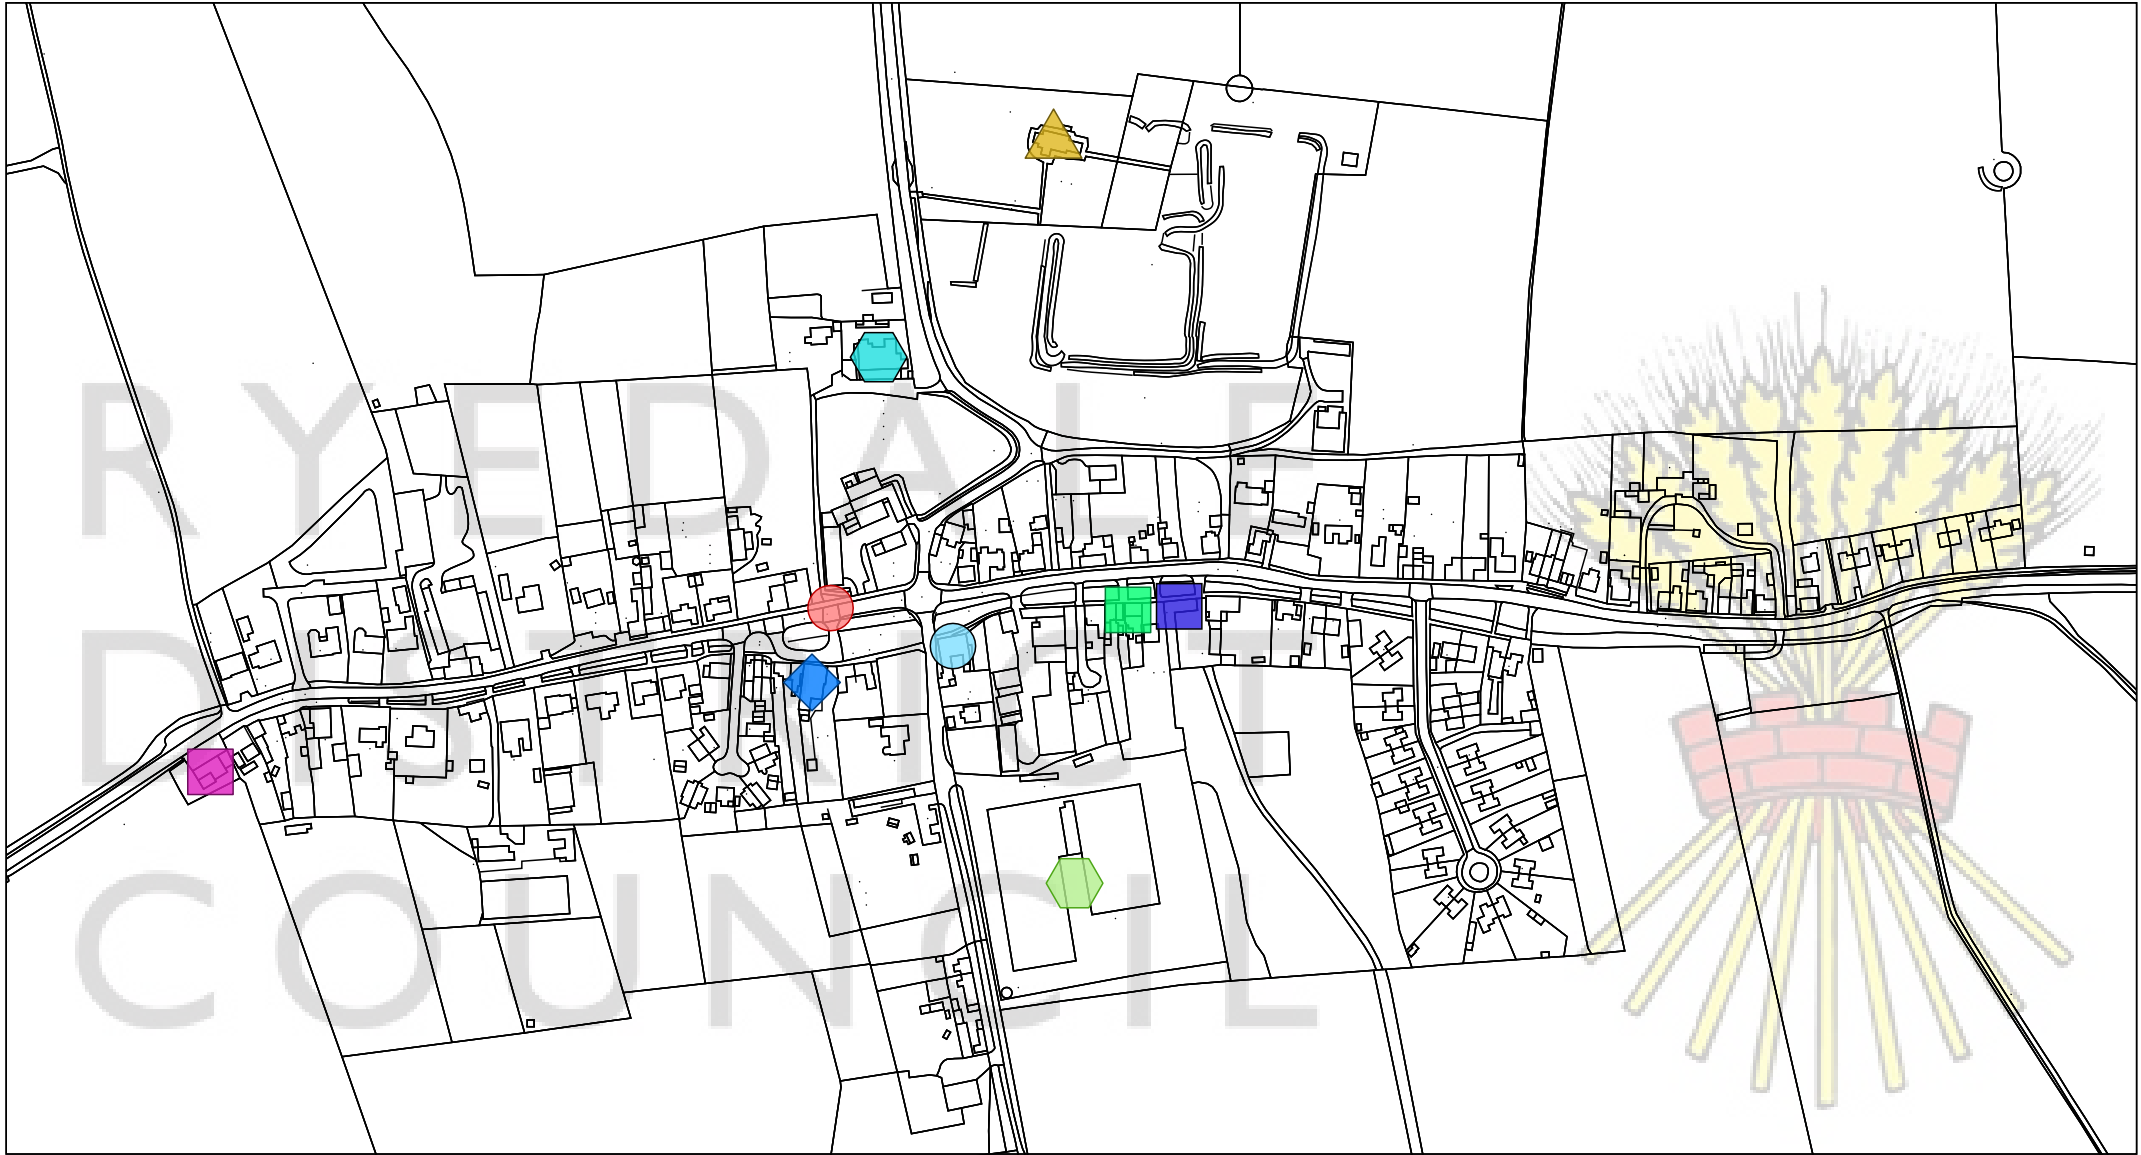

Weaverthorpe

Ryedale District Council
Ryedale House
Malton
North Yorkshire
YO17 7HH

Tel: (01653) 600666
Email: localplan@ryedale.gov.uk
Website: www.ryedale.gov.uk

Facility/Service

Bus Stop	Public House
Church	Restaurant
Industrial/Business Area	Shop
Post Office	Village Hall
Primary School	

Scale: 1:4000

RYEDALE
DISTRICT
COUNCIL