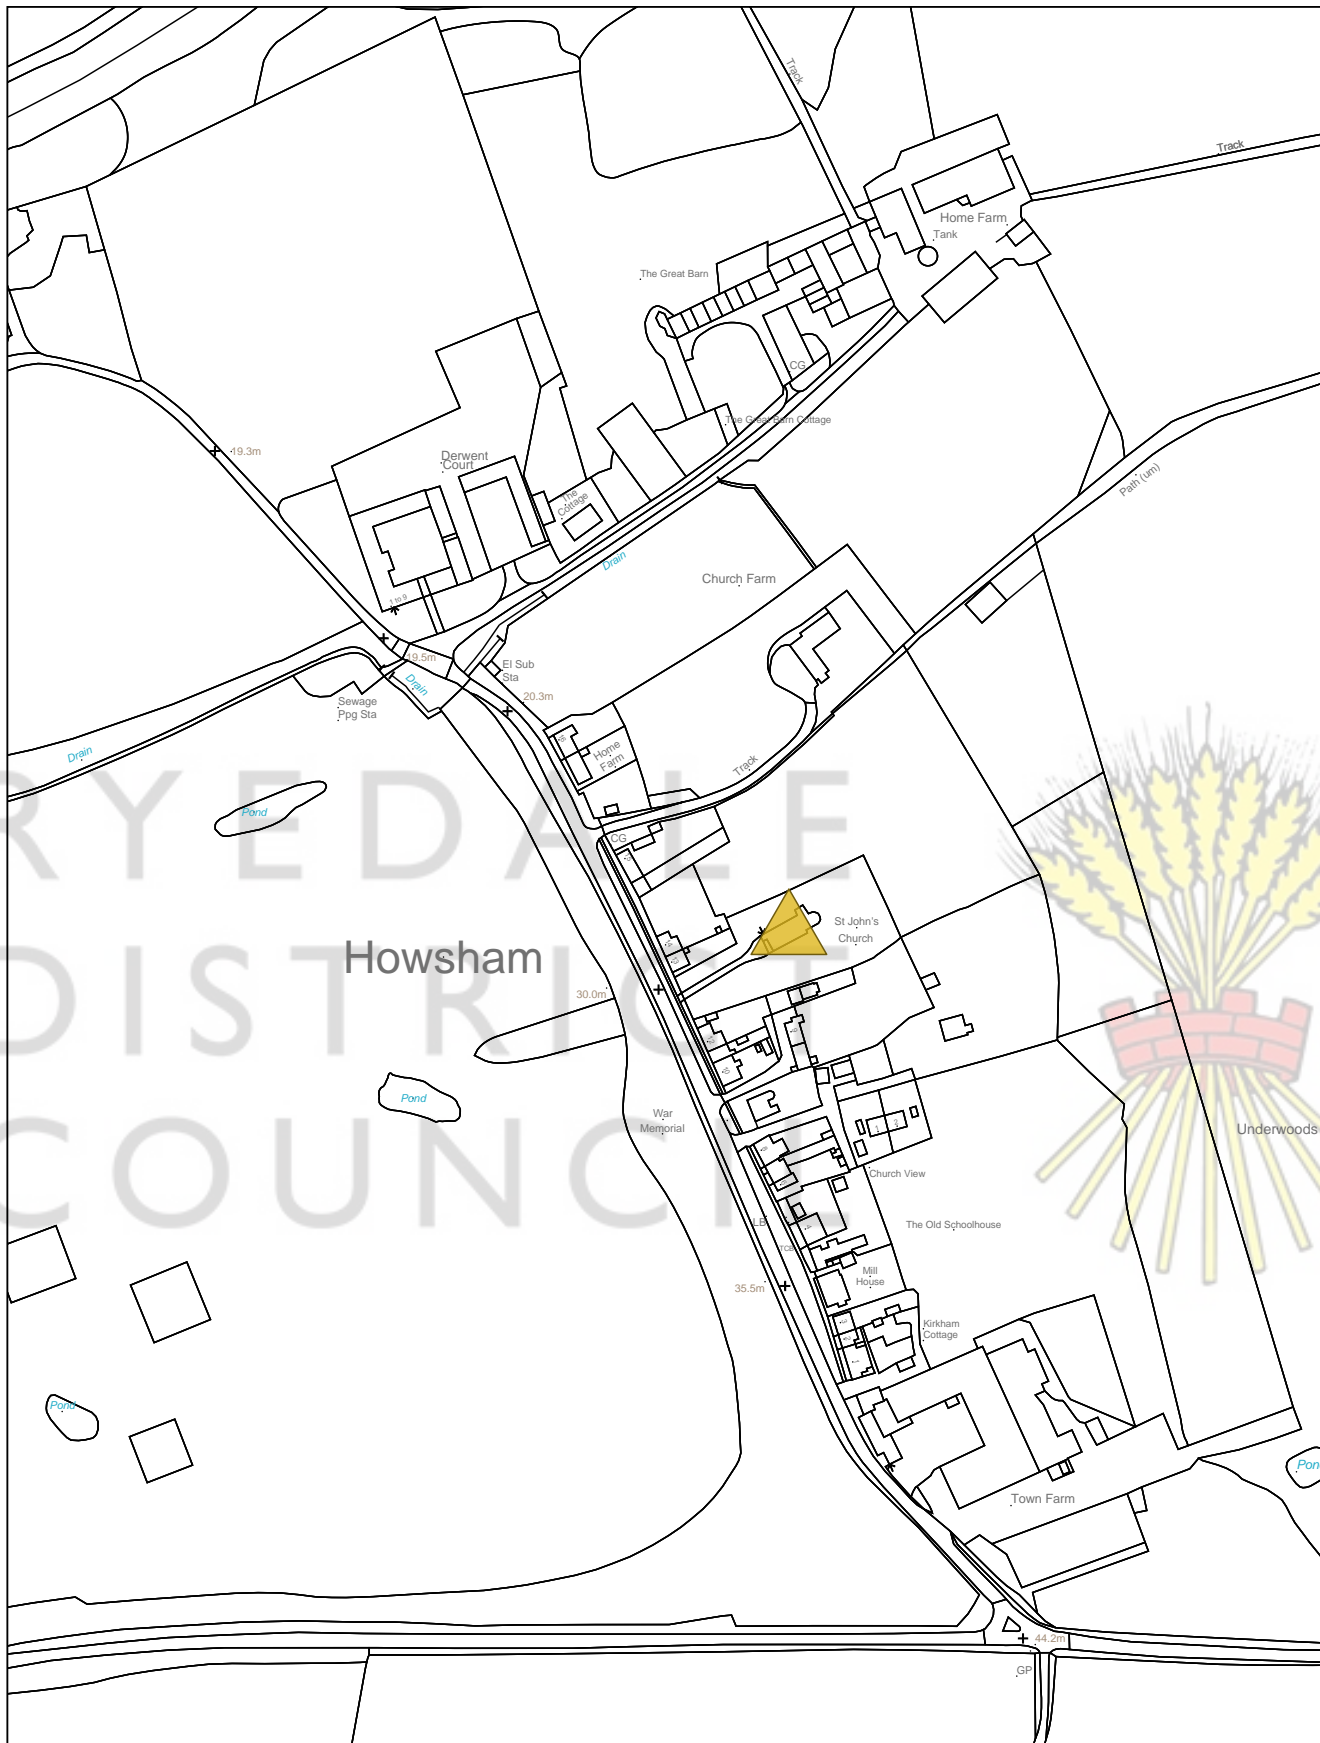

Howsham

Ryedale District Council
Ryedale House
Malton
North Yorkshire
YO17 7HH

Tel: (01653) 600666
Email: localplan@ryedale.gov.uk
Website: www.ryedale.gov.uk

Facility/Service	
	Church

Scale: 1:3000

RYEDALE DISTRICT COUNCIL