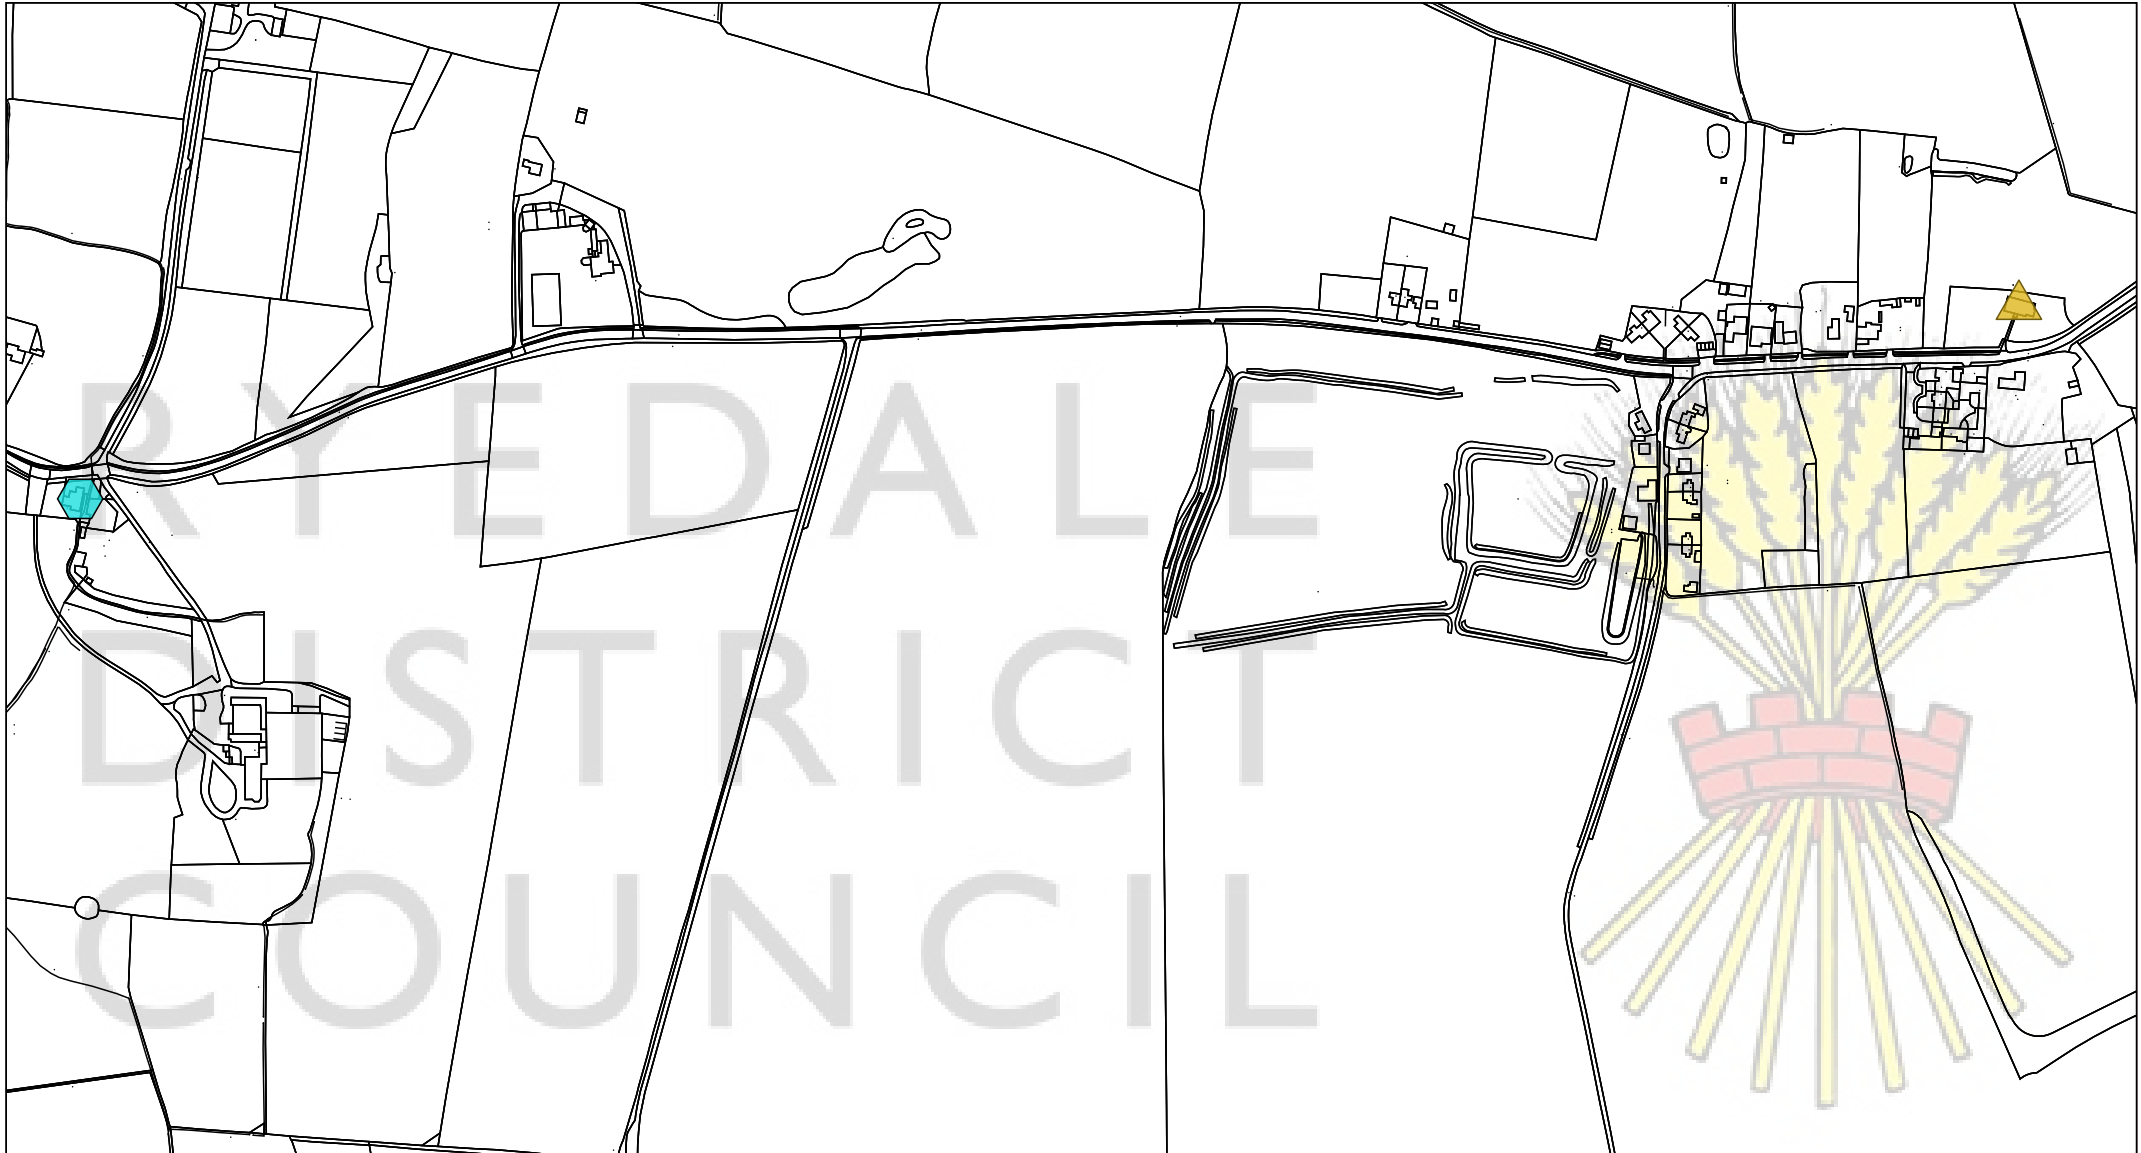

Foston

Ryedale District Council
Ryedale House
Malton
North Yorkshire
YO17 7HH

Tel: (01653) 600666
Email: localplan@ryedale.gov.uk
Website: www.ryedale.gov.uk

Facility/Service

- Church
- Primary School

Scale: 1:5000

RYEDALE
DISTRICT
COUNCIL