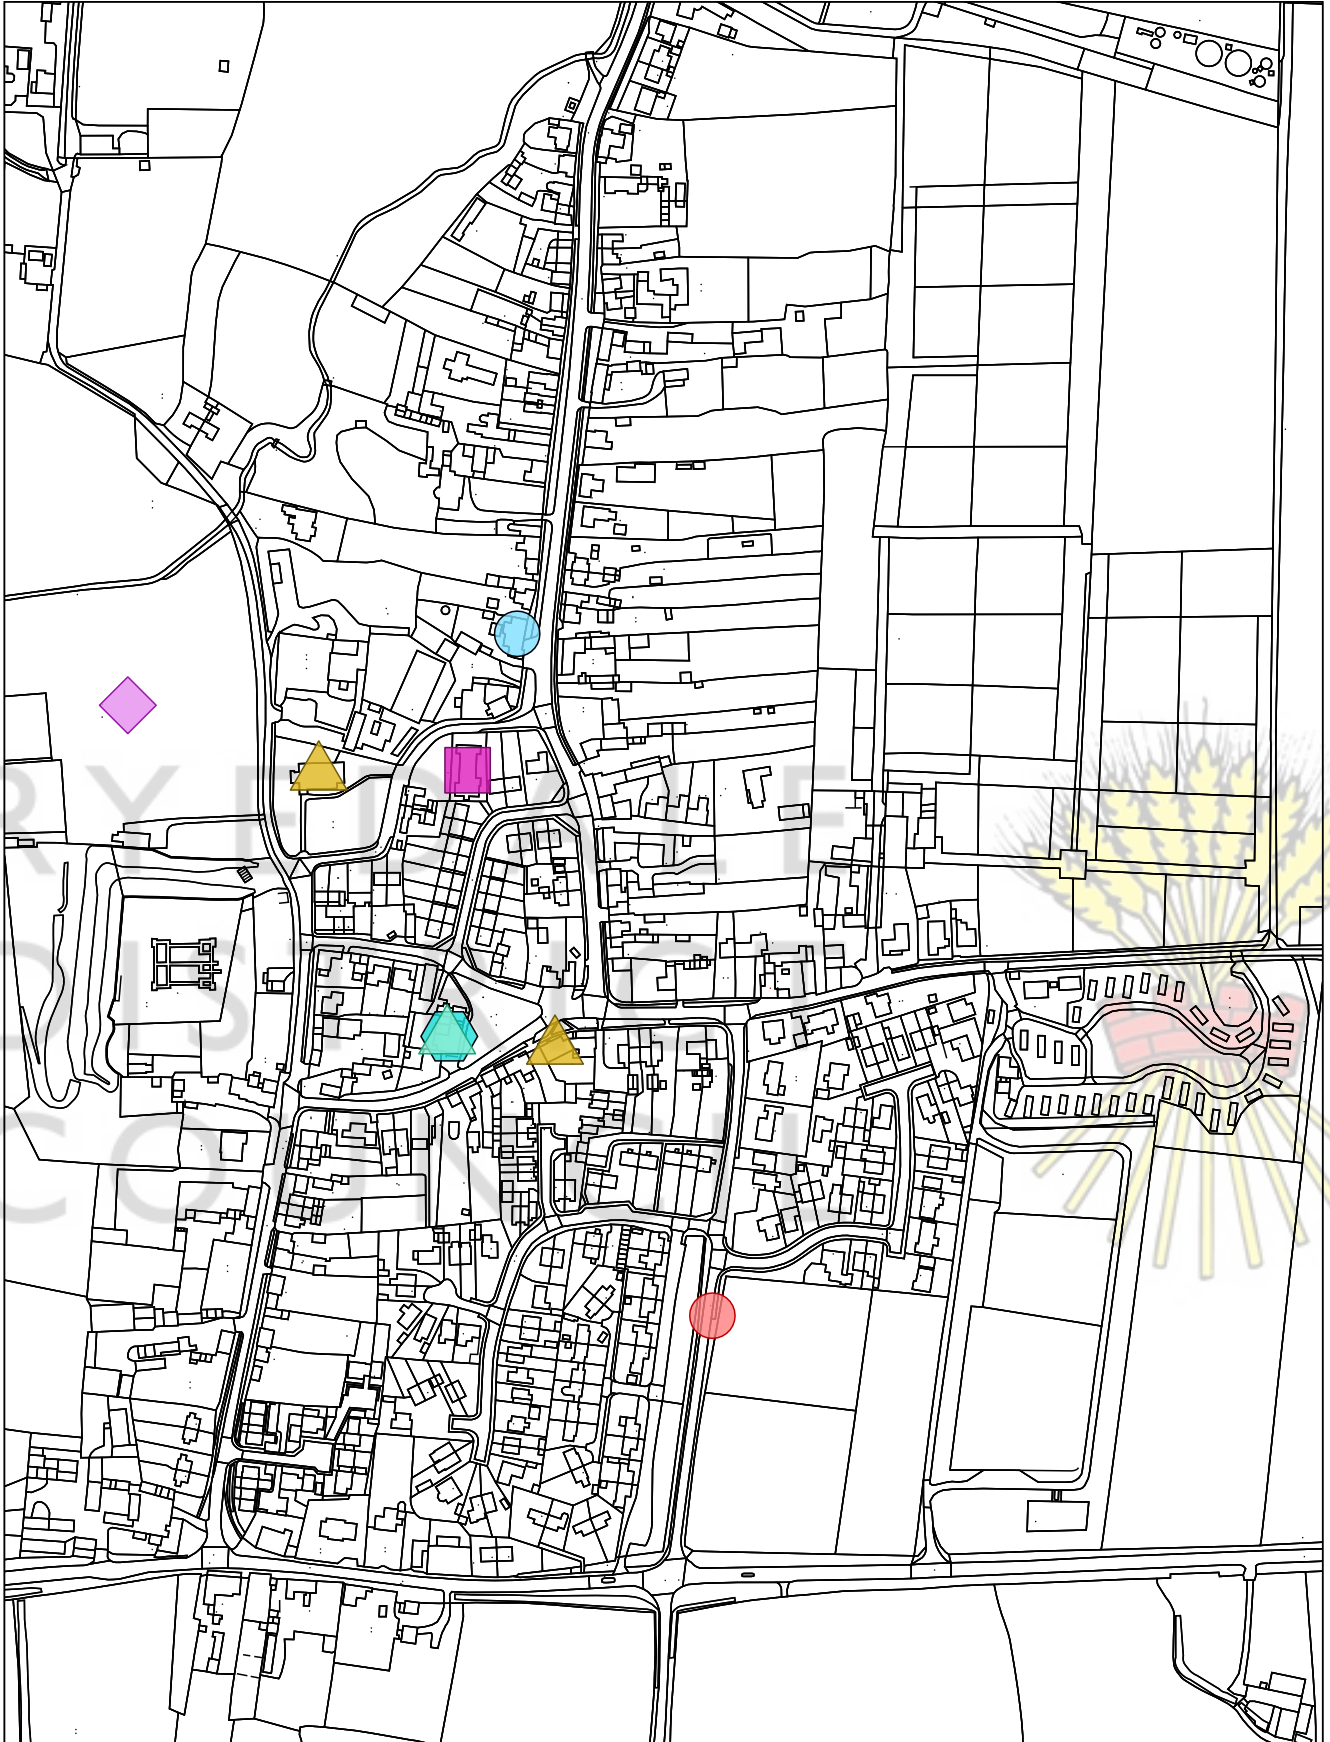

Slingsby

Ryedale District Council
Ryedale House
Malton
North Yorkshire
YO17 7HH

Tel: (01653) 600666
Email: localplan@ryedale.gov.uk
Website: www.ryedale.gov.uk

Facility/Service	
	Bus Stop
	Church
	Pre-School
	Primary School
	Public House
	Sports Field
	Village Hall

Scale: 1:4000