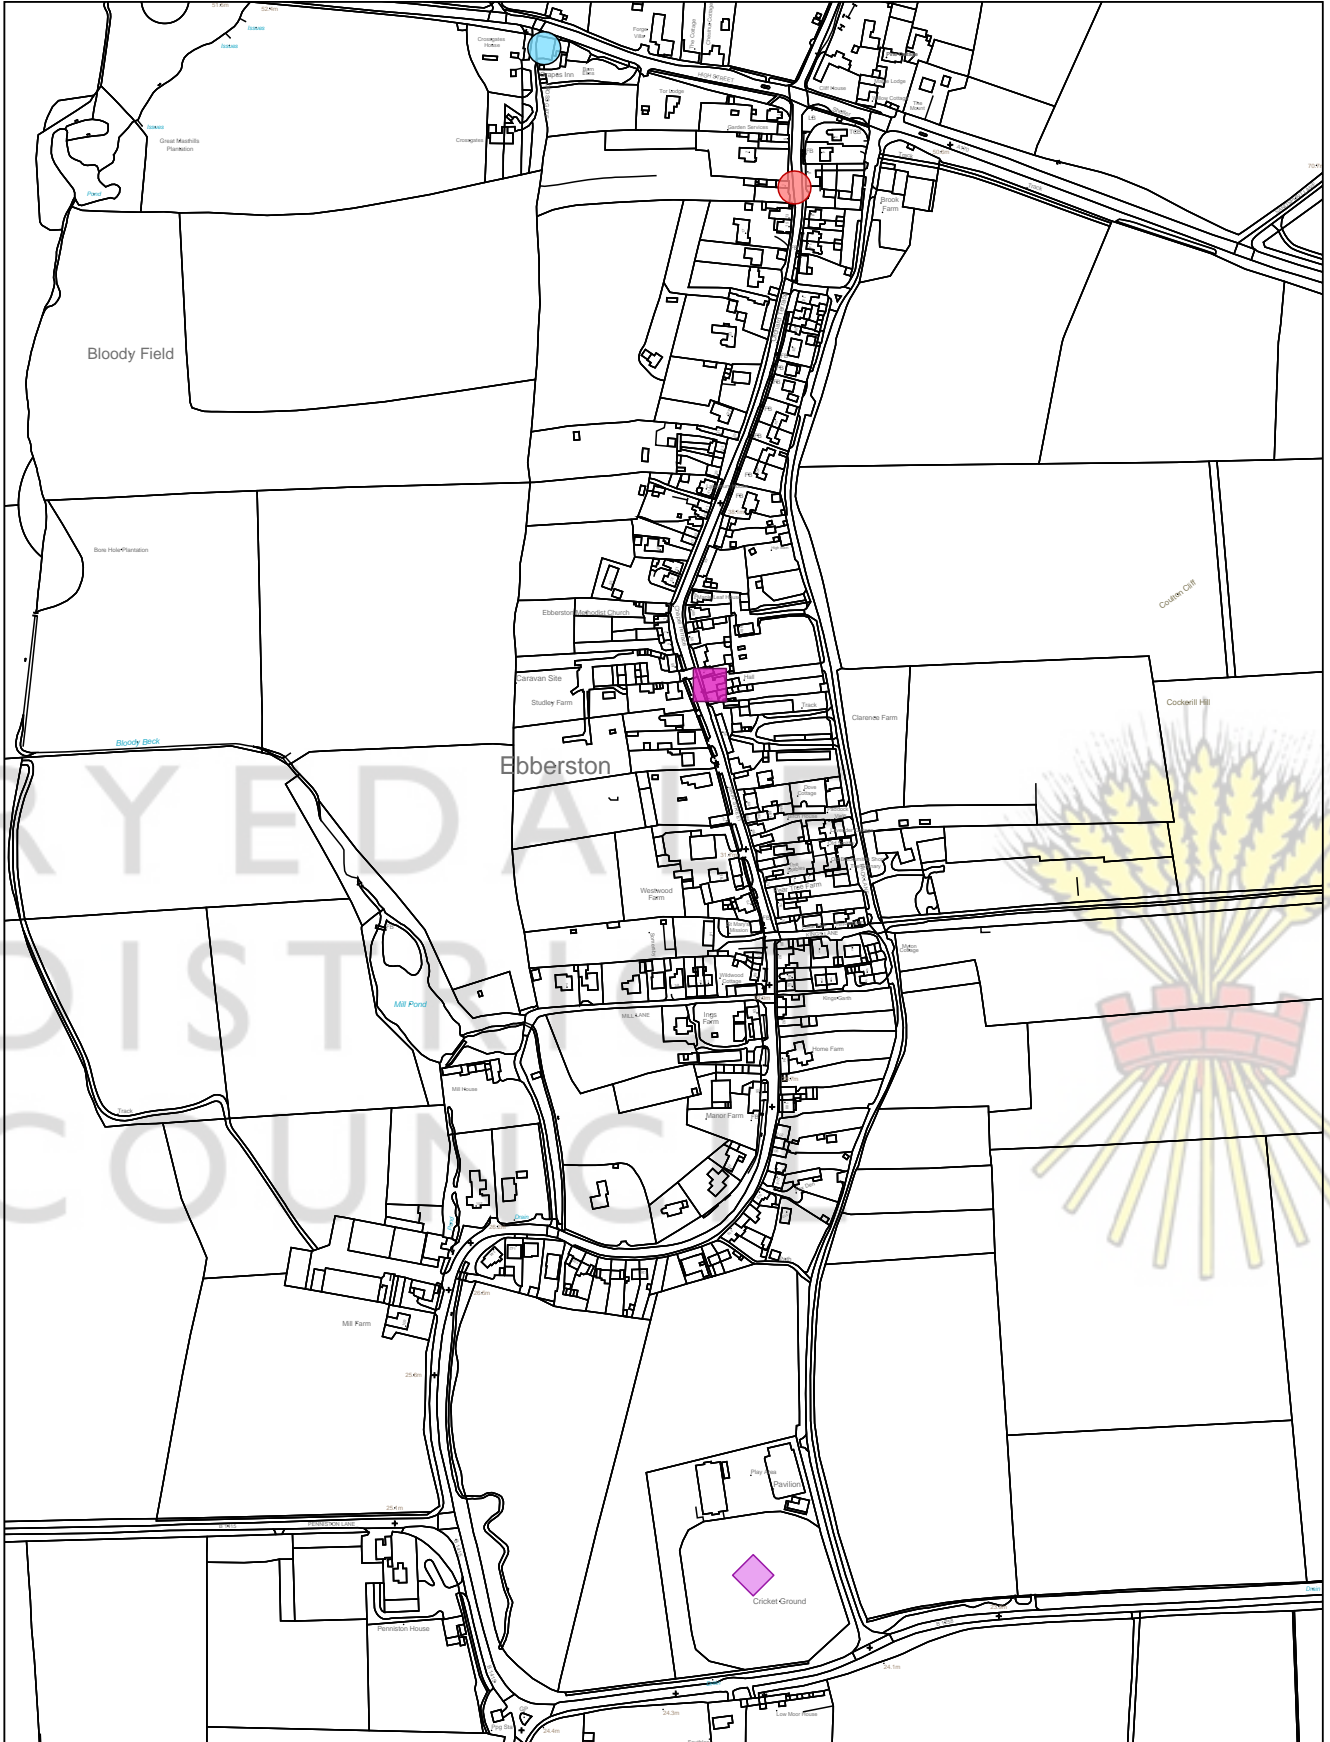

Ebberston

Ryedale District Council
Ryedale House
Malton
North Yorkshire
YO17 7HH

Tel: (01653) 600666
Email: localplan@ryedale.gov.uk
Website: www.ryedale.gov.uk

Facility/Service	
	Bus Stop
	Church
	Public House
	Sports Field
	Village Hall

Scale: 1:5499