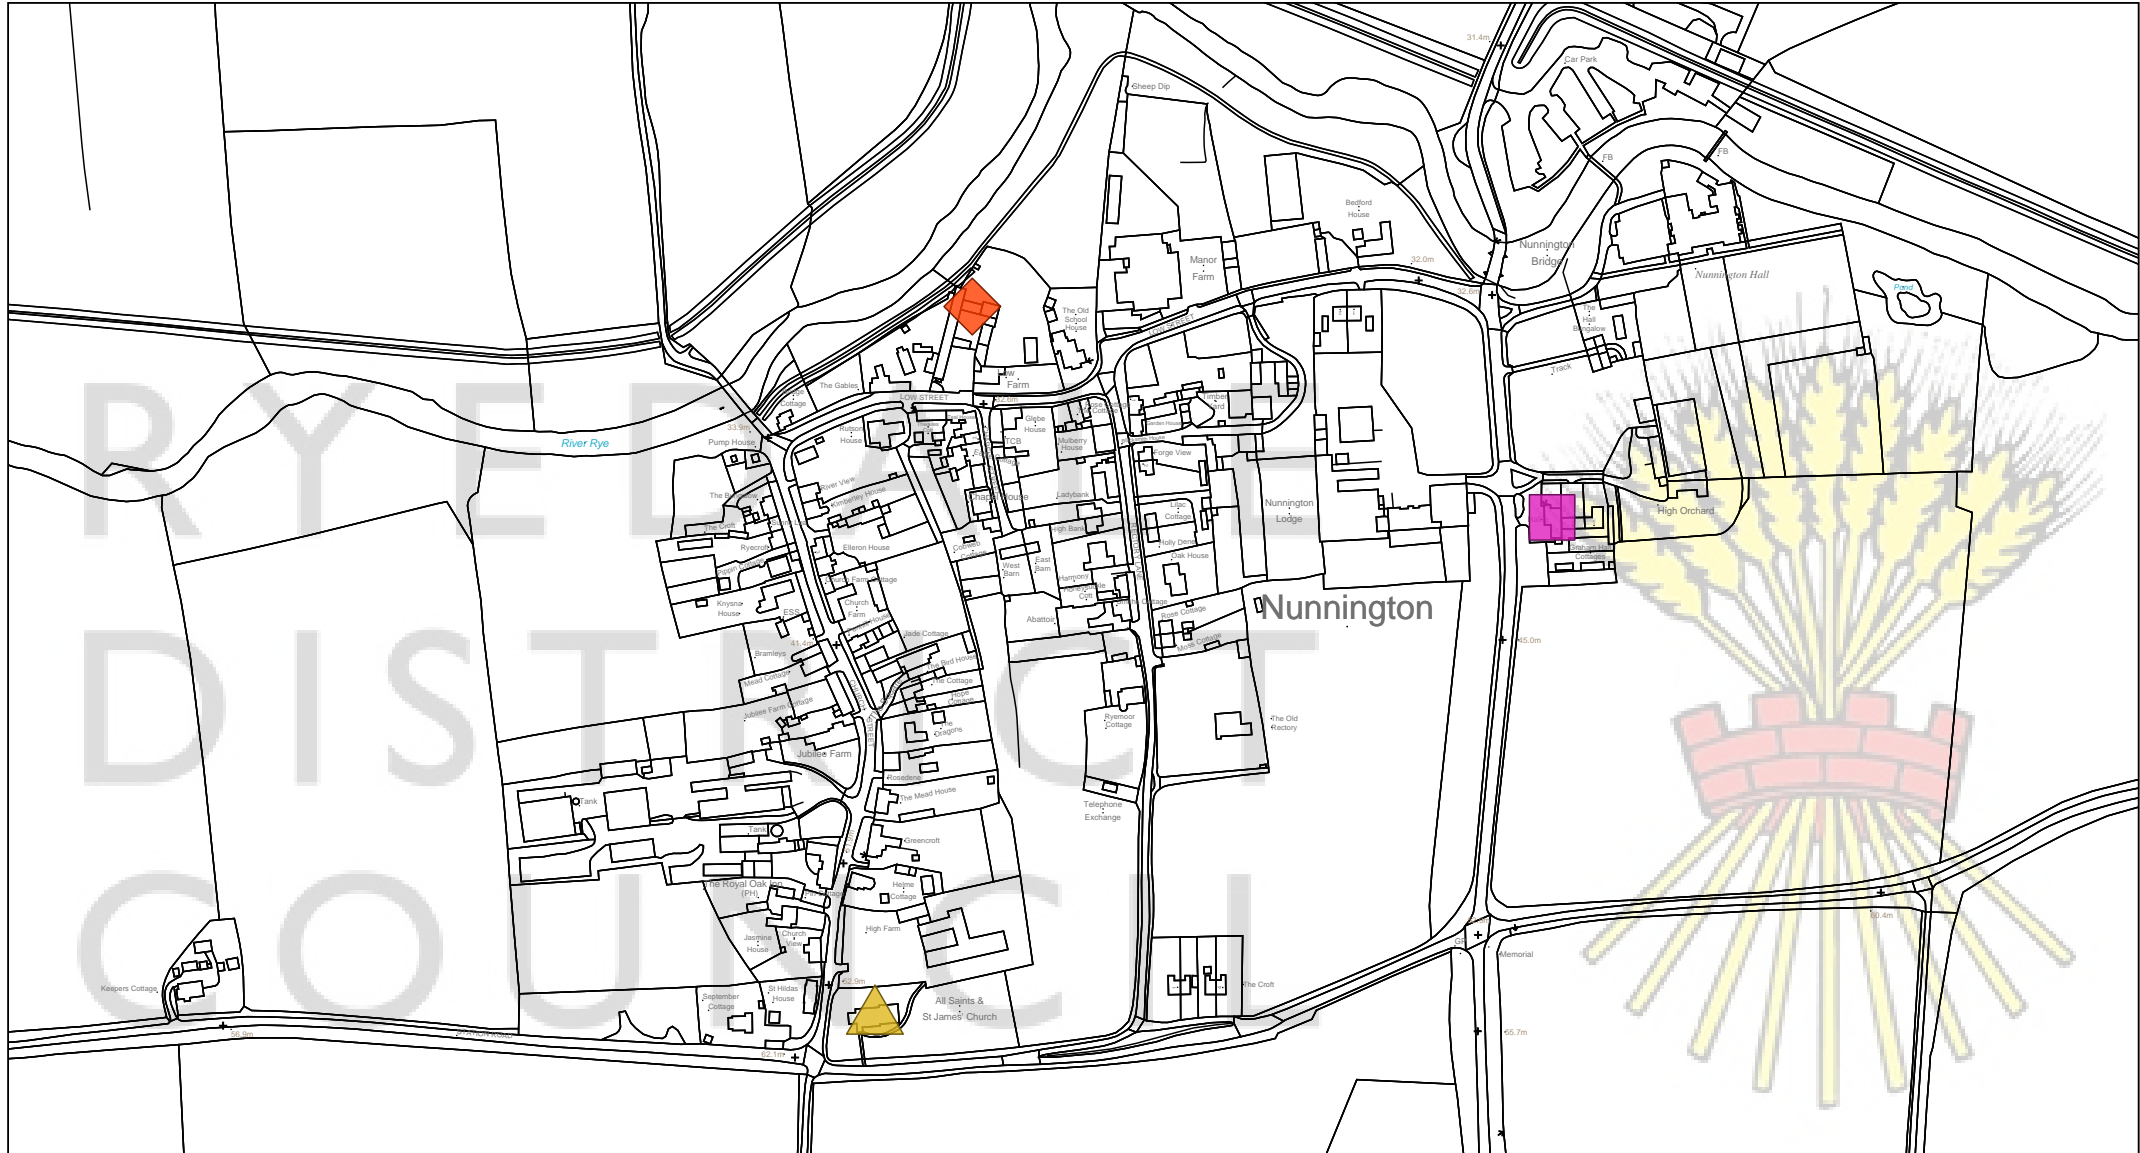

Nunnington