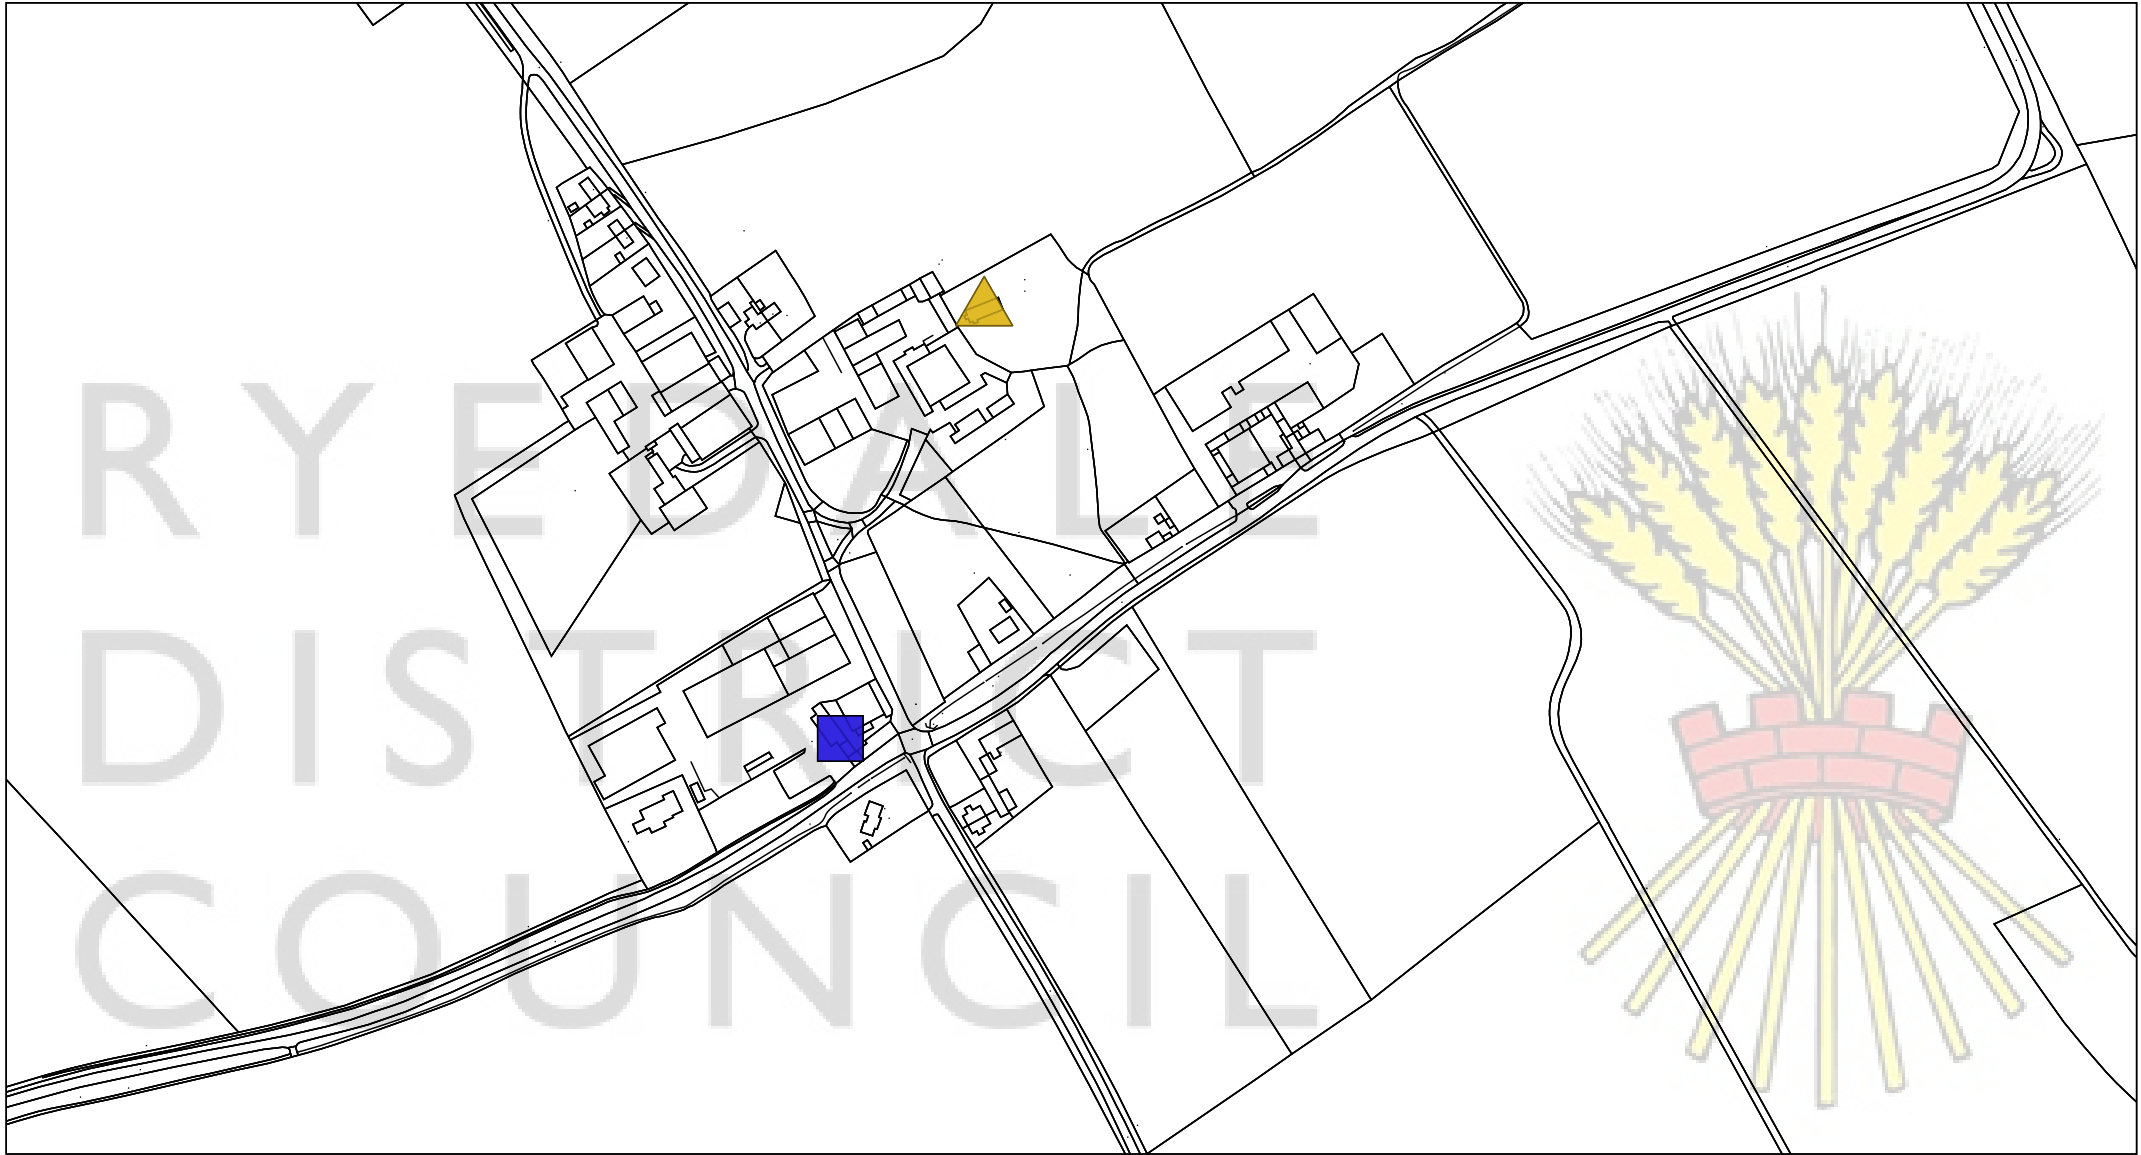

Butterwick (Foxholes)

Ryedale District Council
Ryedale House
Malton
North Yorkshire
YO17 7HH

Tel: (01653) 600666
Email: localplan@ryedale.gov.uk
Website: www.ryedale.gov.uk