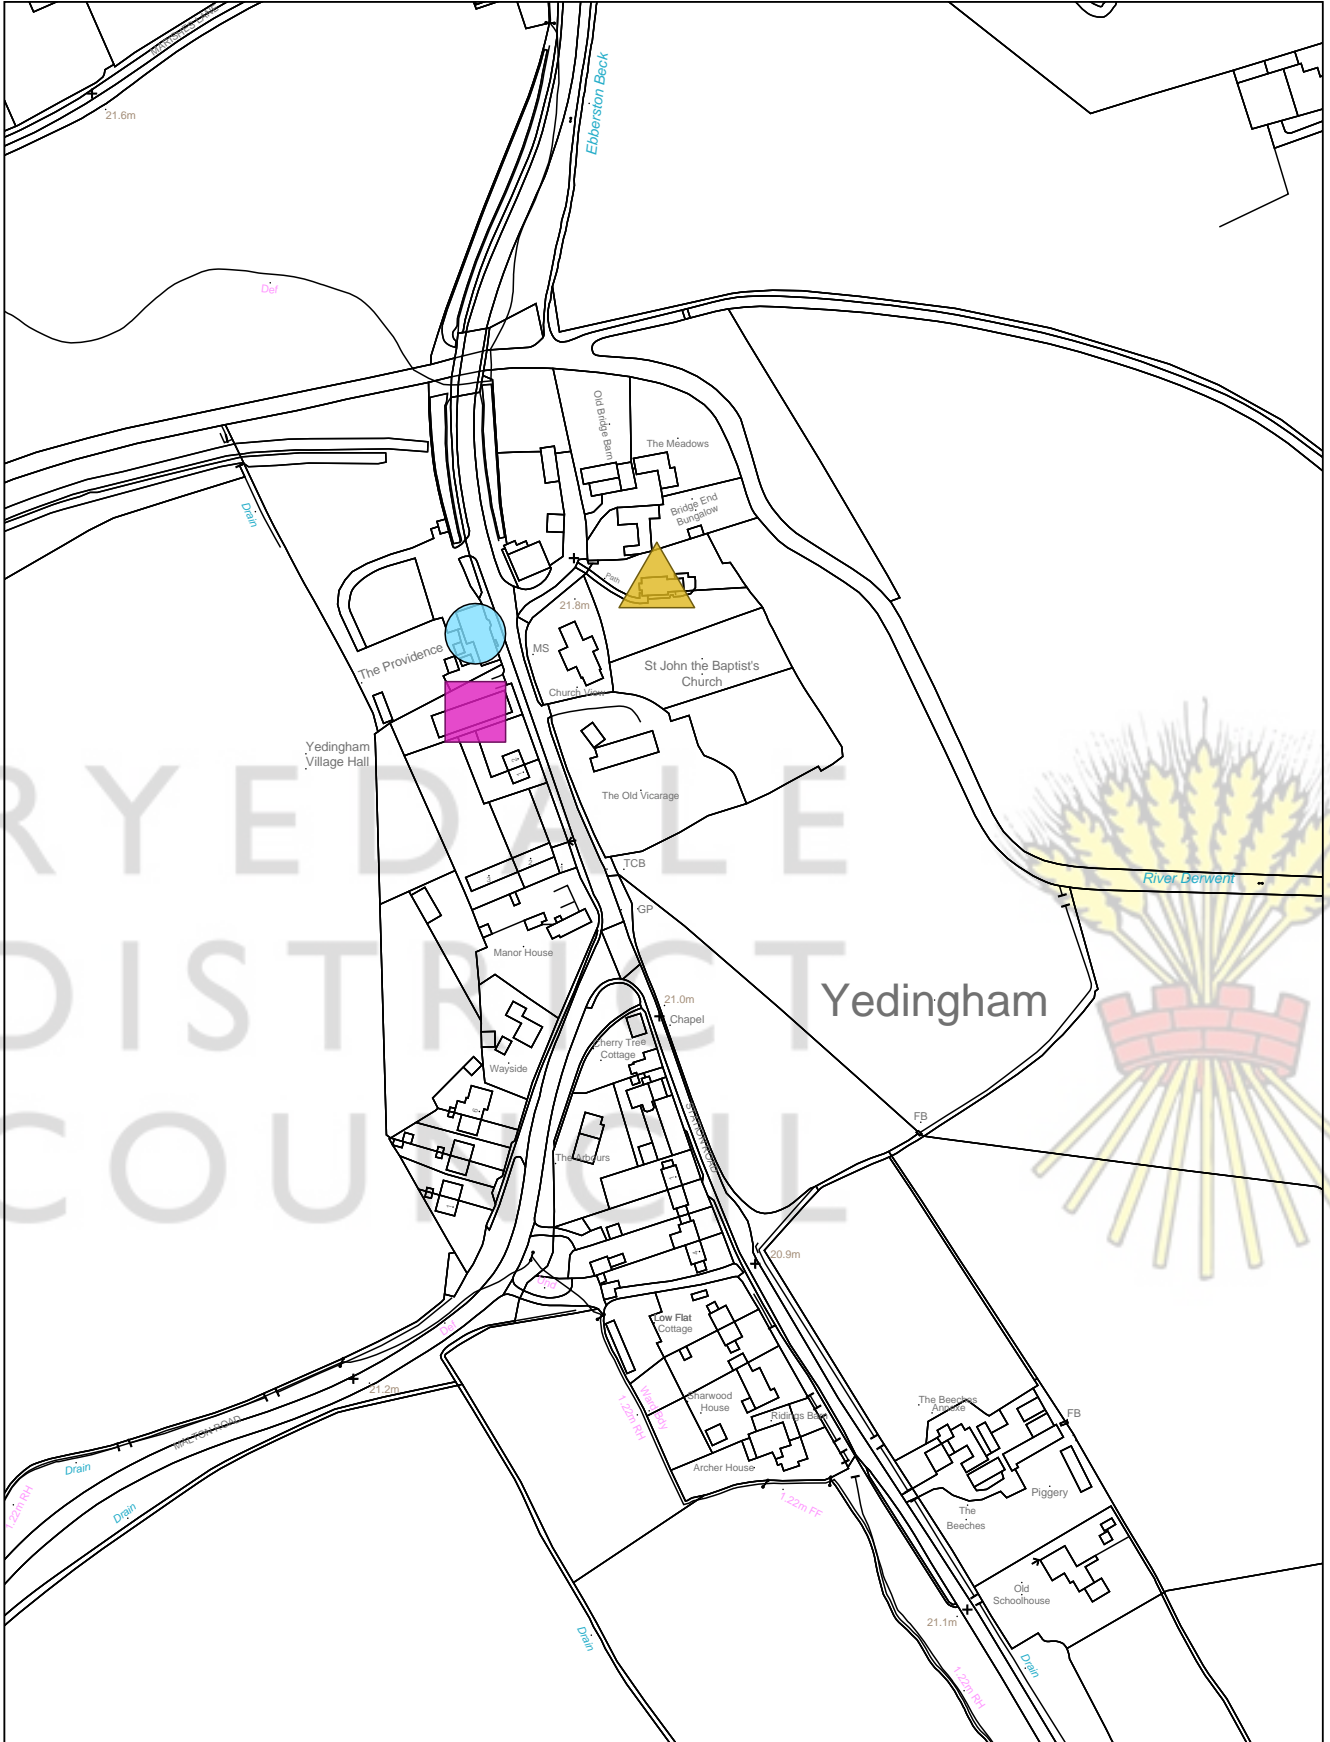

Yedingham

RYEDALE
DISTRICT
COUNCIL