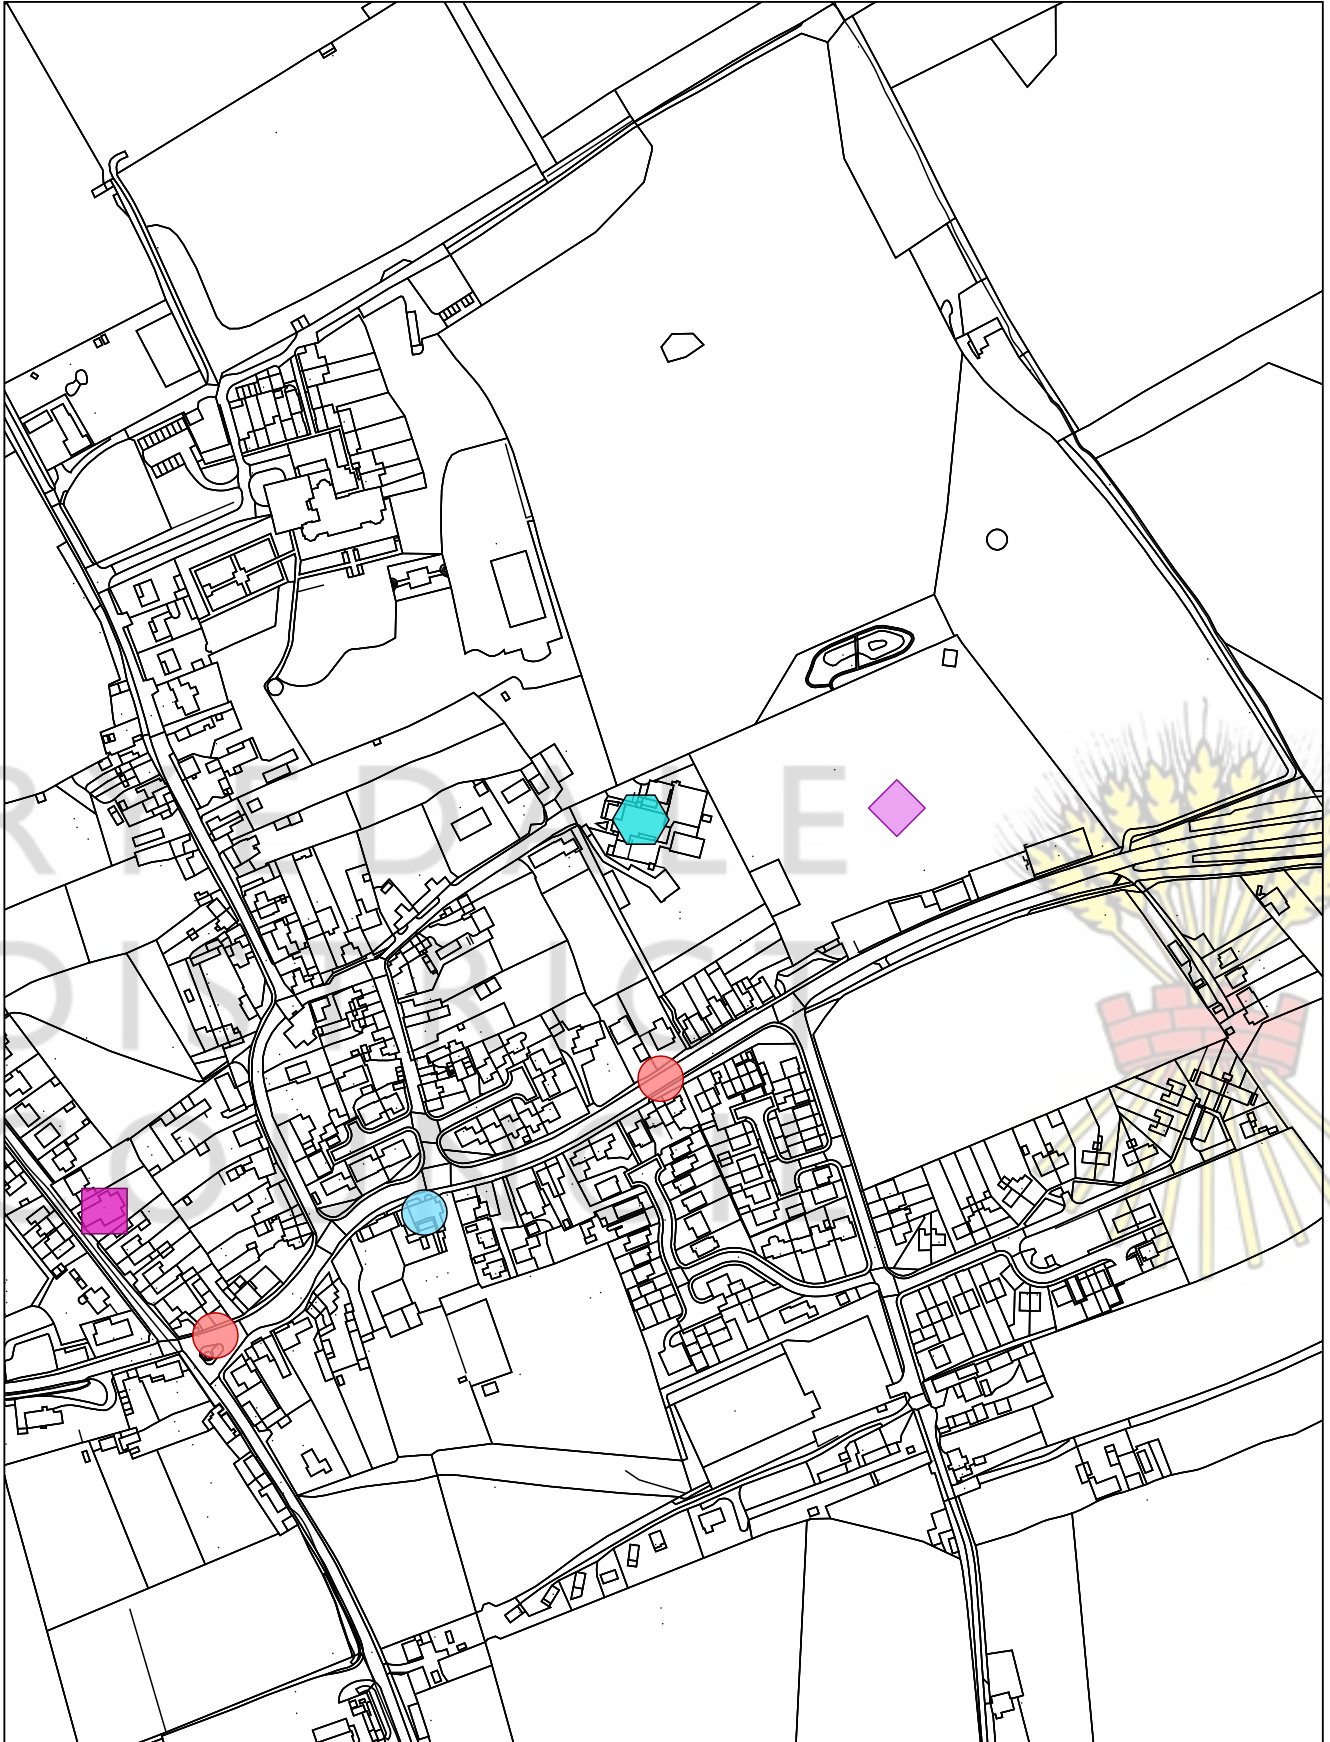

Nawton

Ryedale District Council
Ryedale House
Malton
North Yorkshire
YO17 7HH

Tel: (01653) 600666
Email: localplan@ryedale.gov.uk
Website: www.ryedale.gov.uk

Facility/Service

- Bus Stop
- Primary School
- Public House
- Sports Field
- Village Hall

Scale: 1:4000

RYEDALE
DISTRICT
COUNCIL