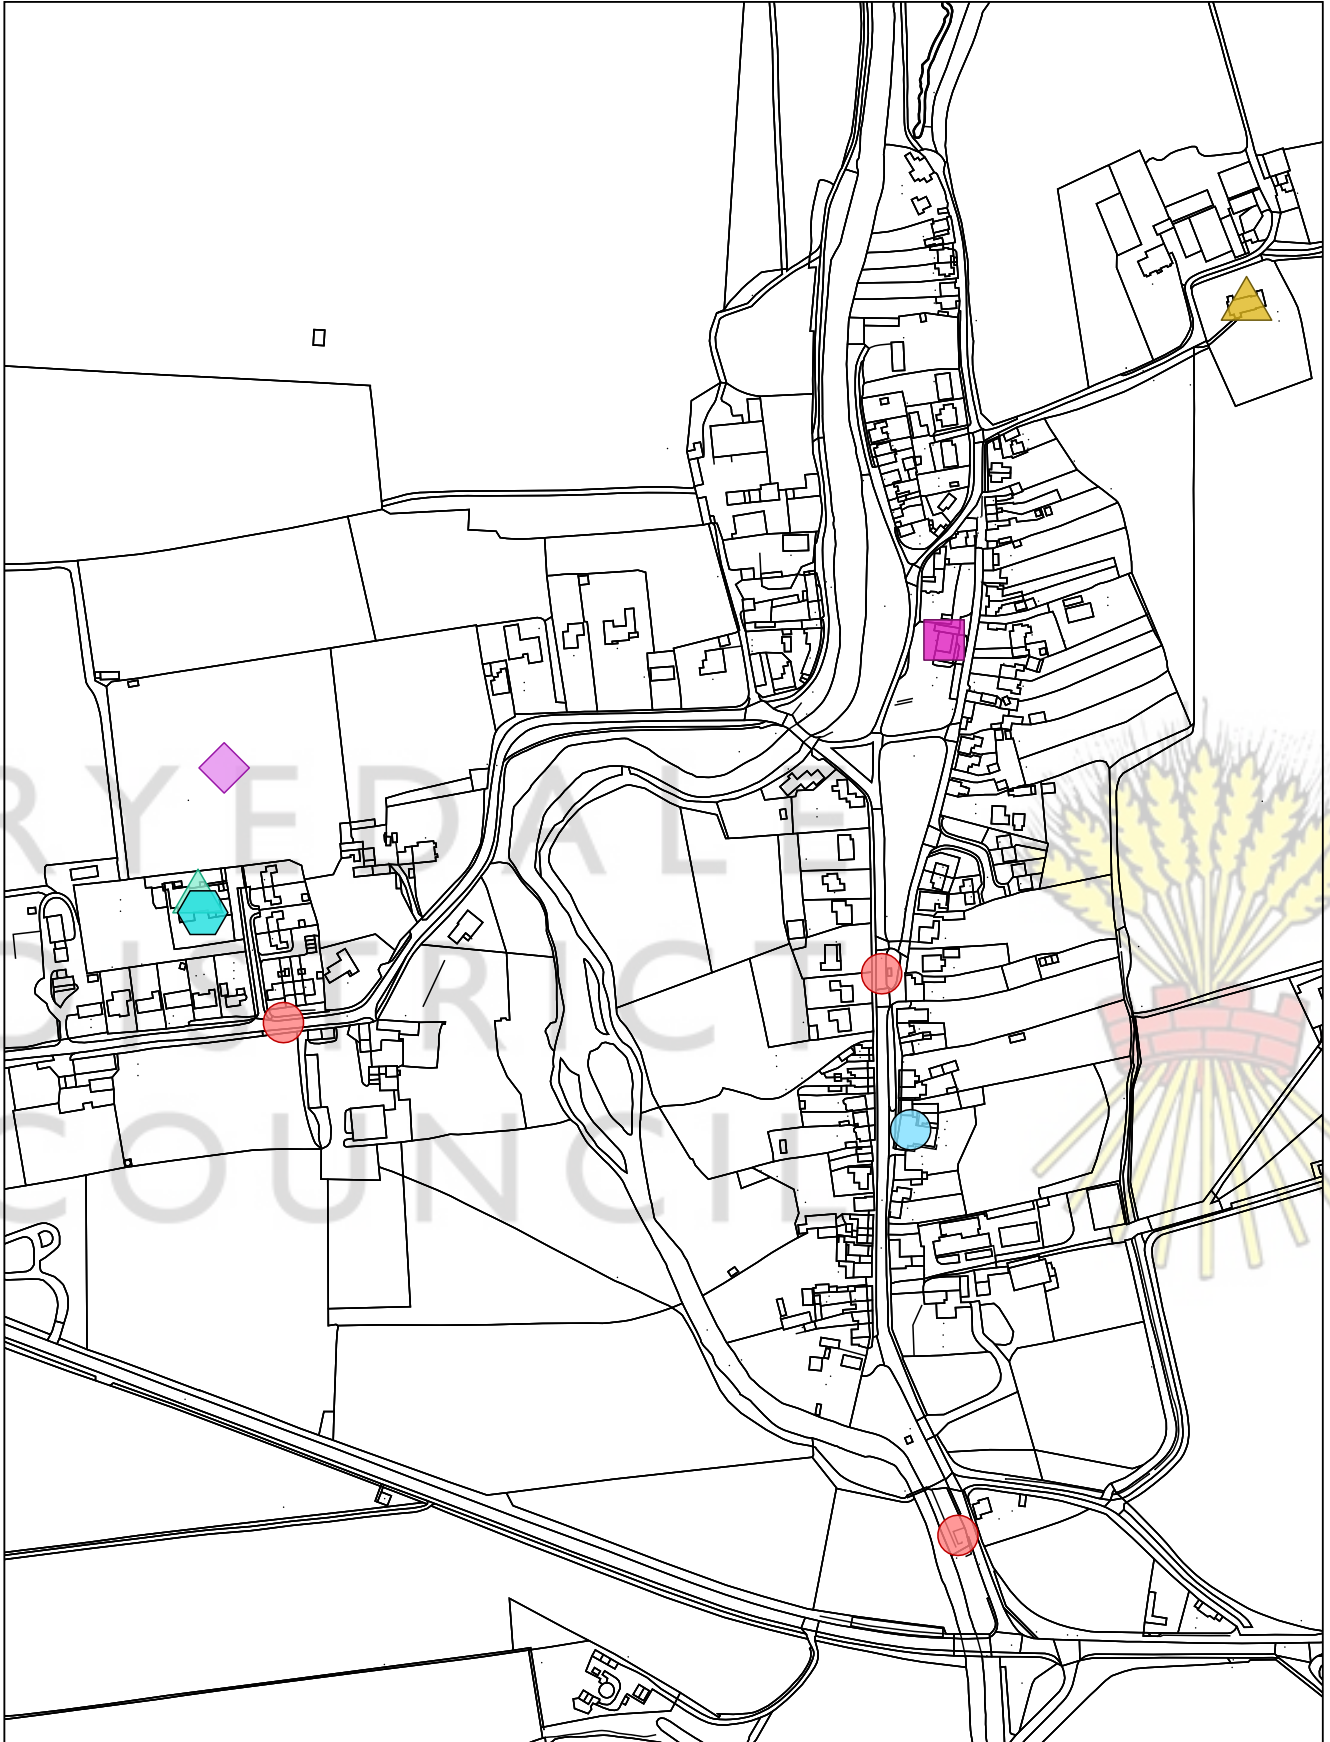

Sinnington

Ryedale District Council
Ryedale House
Malton
North Yorkshire
YO17 7HH

Tel: (01653) 600666
Email: localplan@ryedale.gov.uk
Website: www.ryedale.gov.uk

Facility/Service

Bus Stop	Public House
Church	Sports Field
Pre-School	Village Hall
Primary School	

Scale: 1:4500

RYEDALE
DISTRICT
COUNCIL