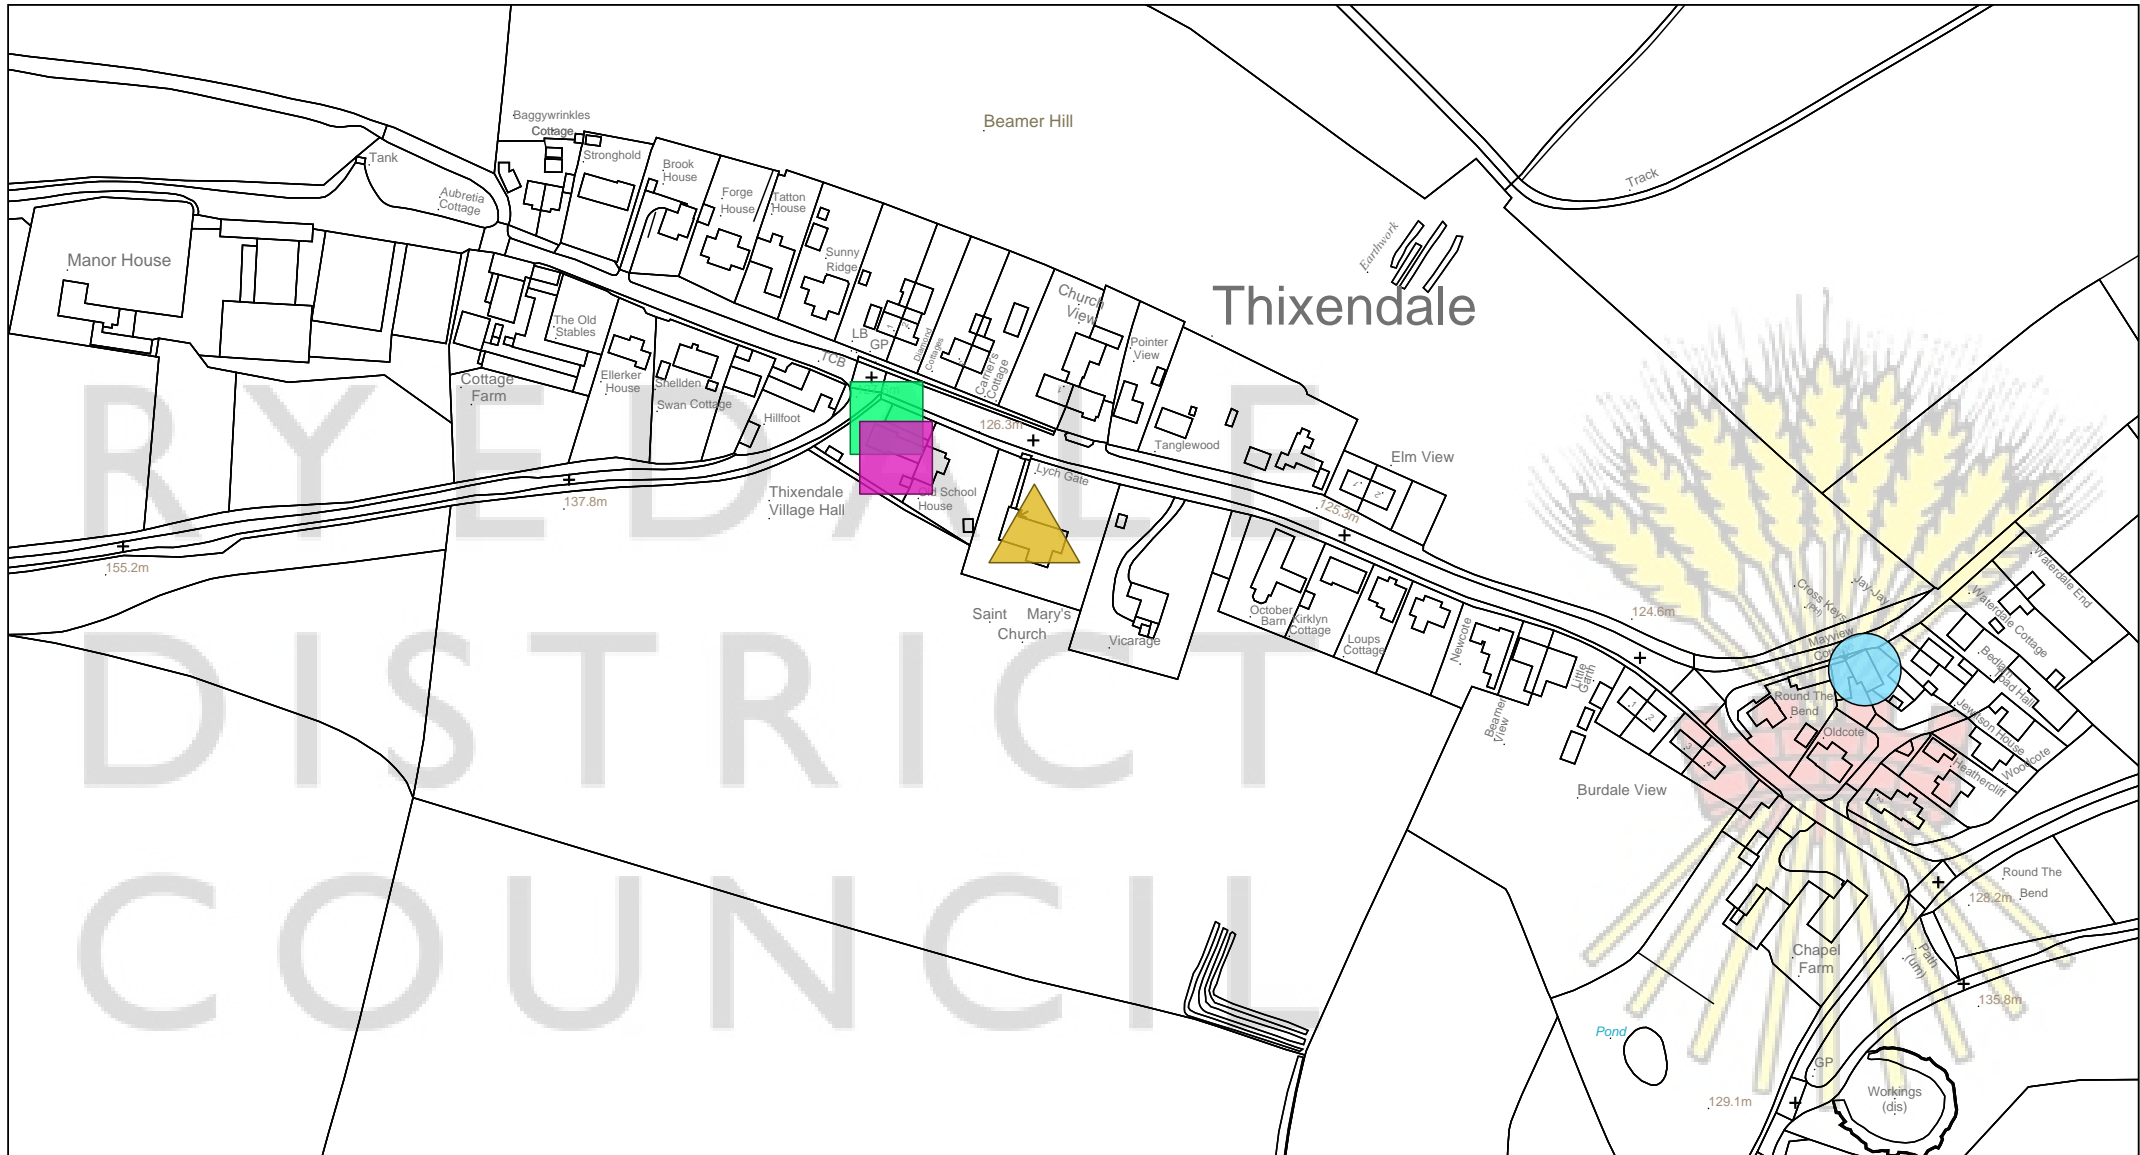

Thixendale