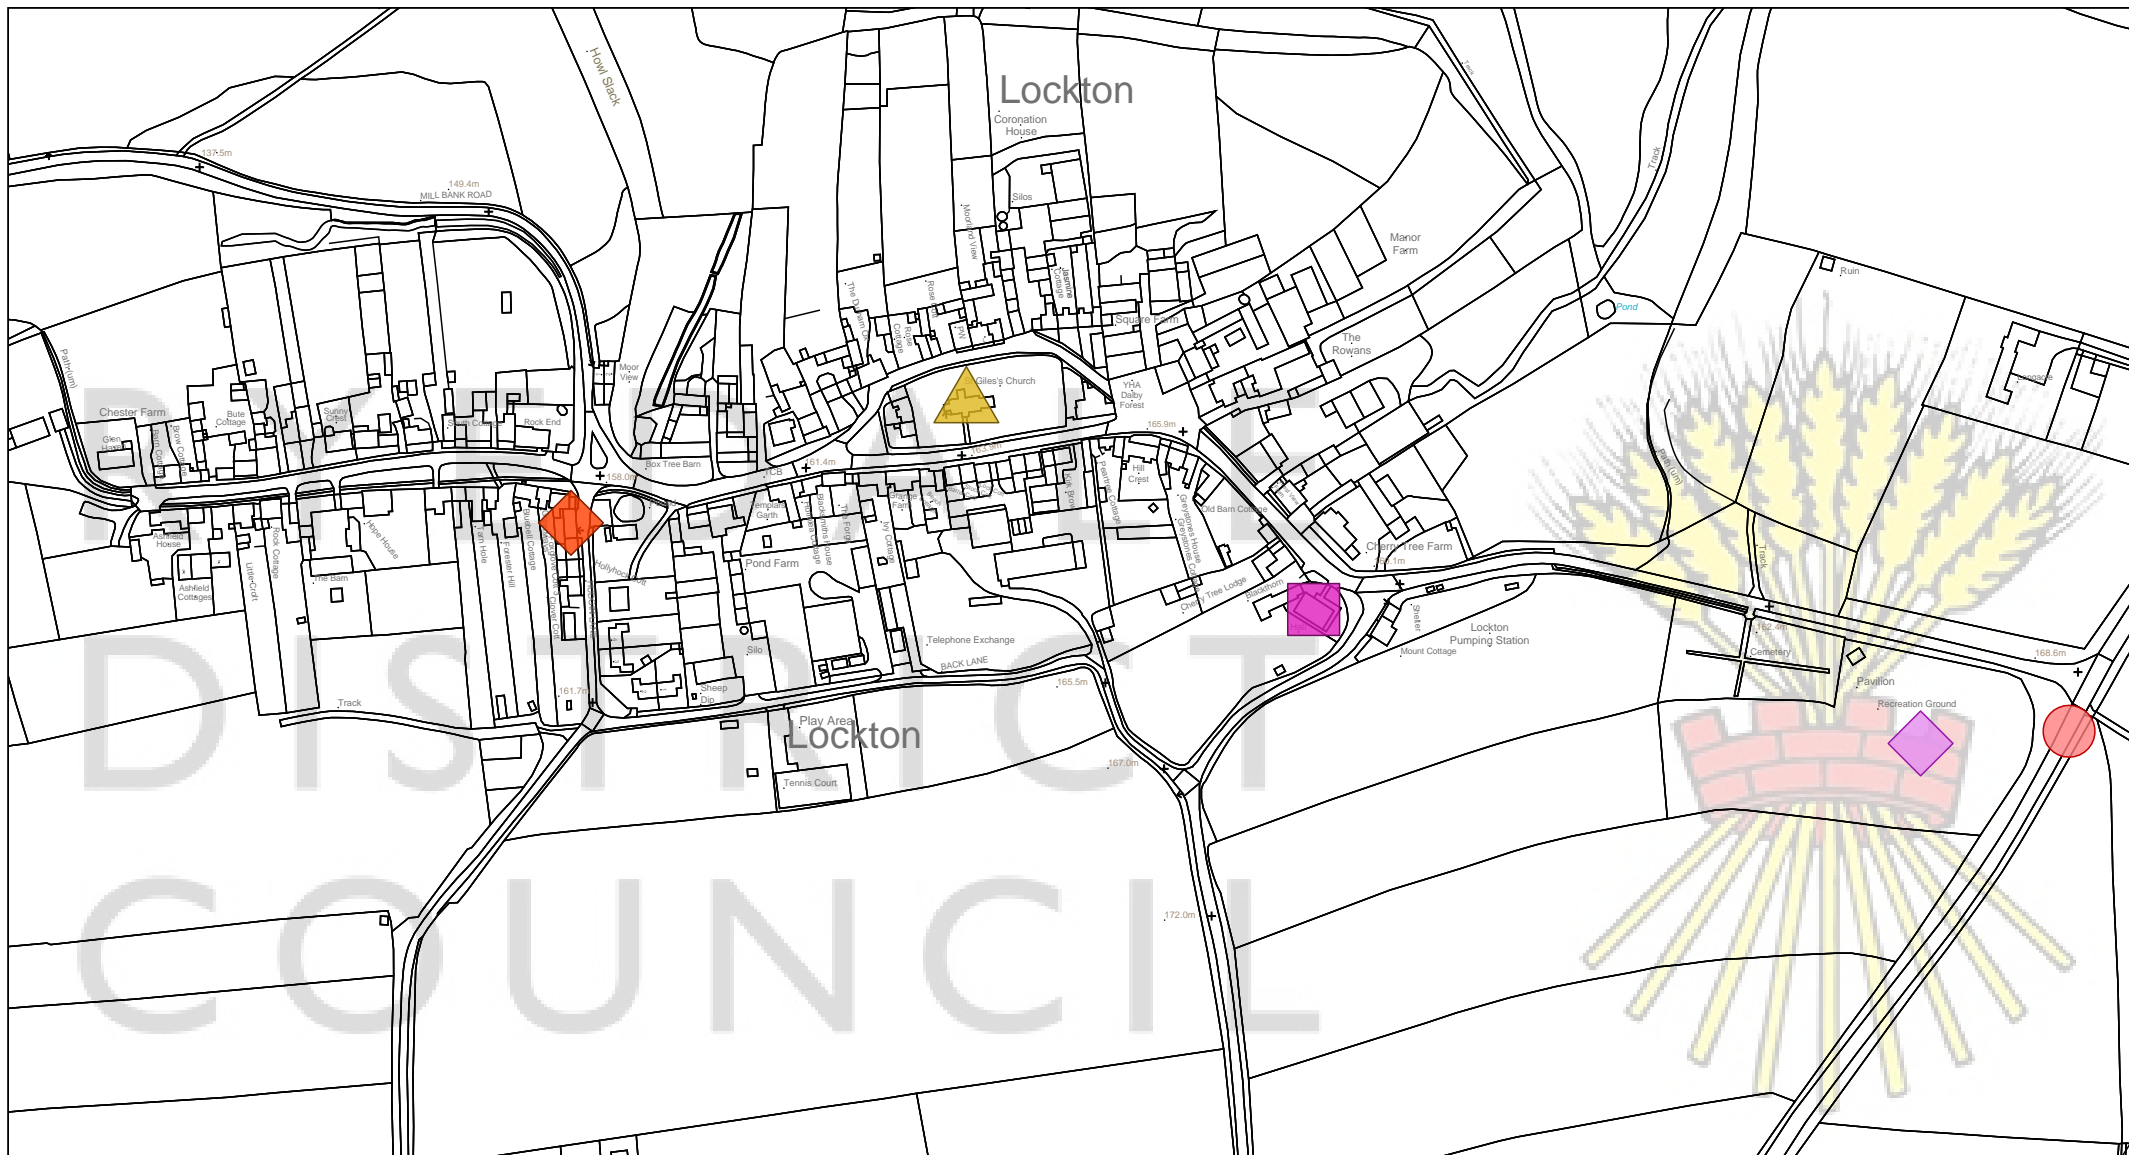

Lockton

Ryedale District Council
Ryedale House
Malton
North Yorkshire
YO17 7HH

Tel: (01653) 600666
Email: localplan@ryedale.gov.uk
Website: www.ryedale.gov.uk

Facility/Service	
	Bus Stop
	Cafe
	Church
	Sports Field
	Village Hall

Scale: 1:3500