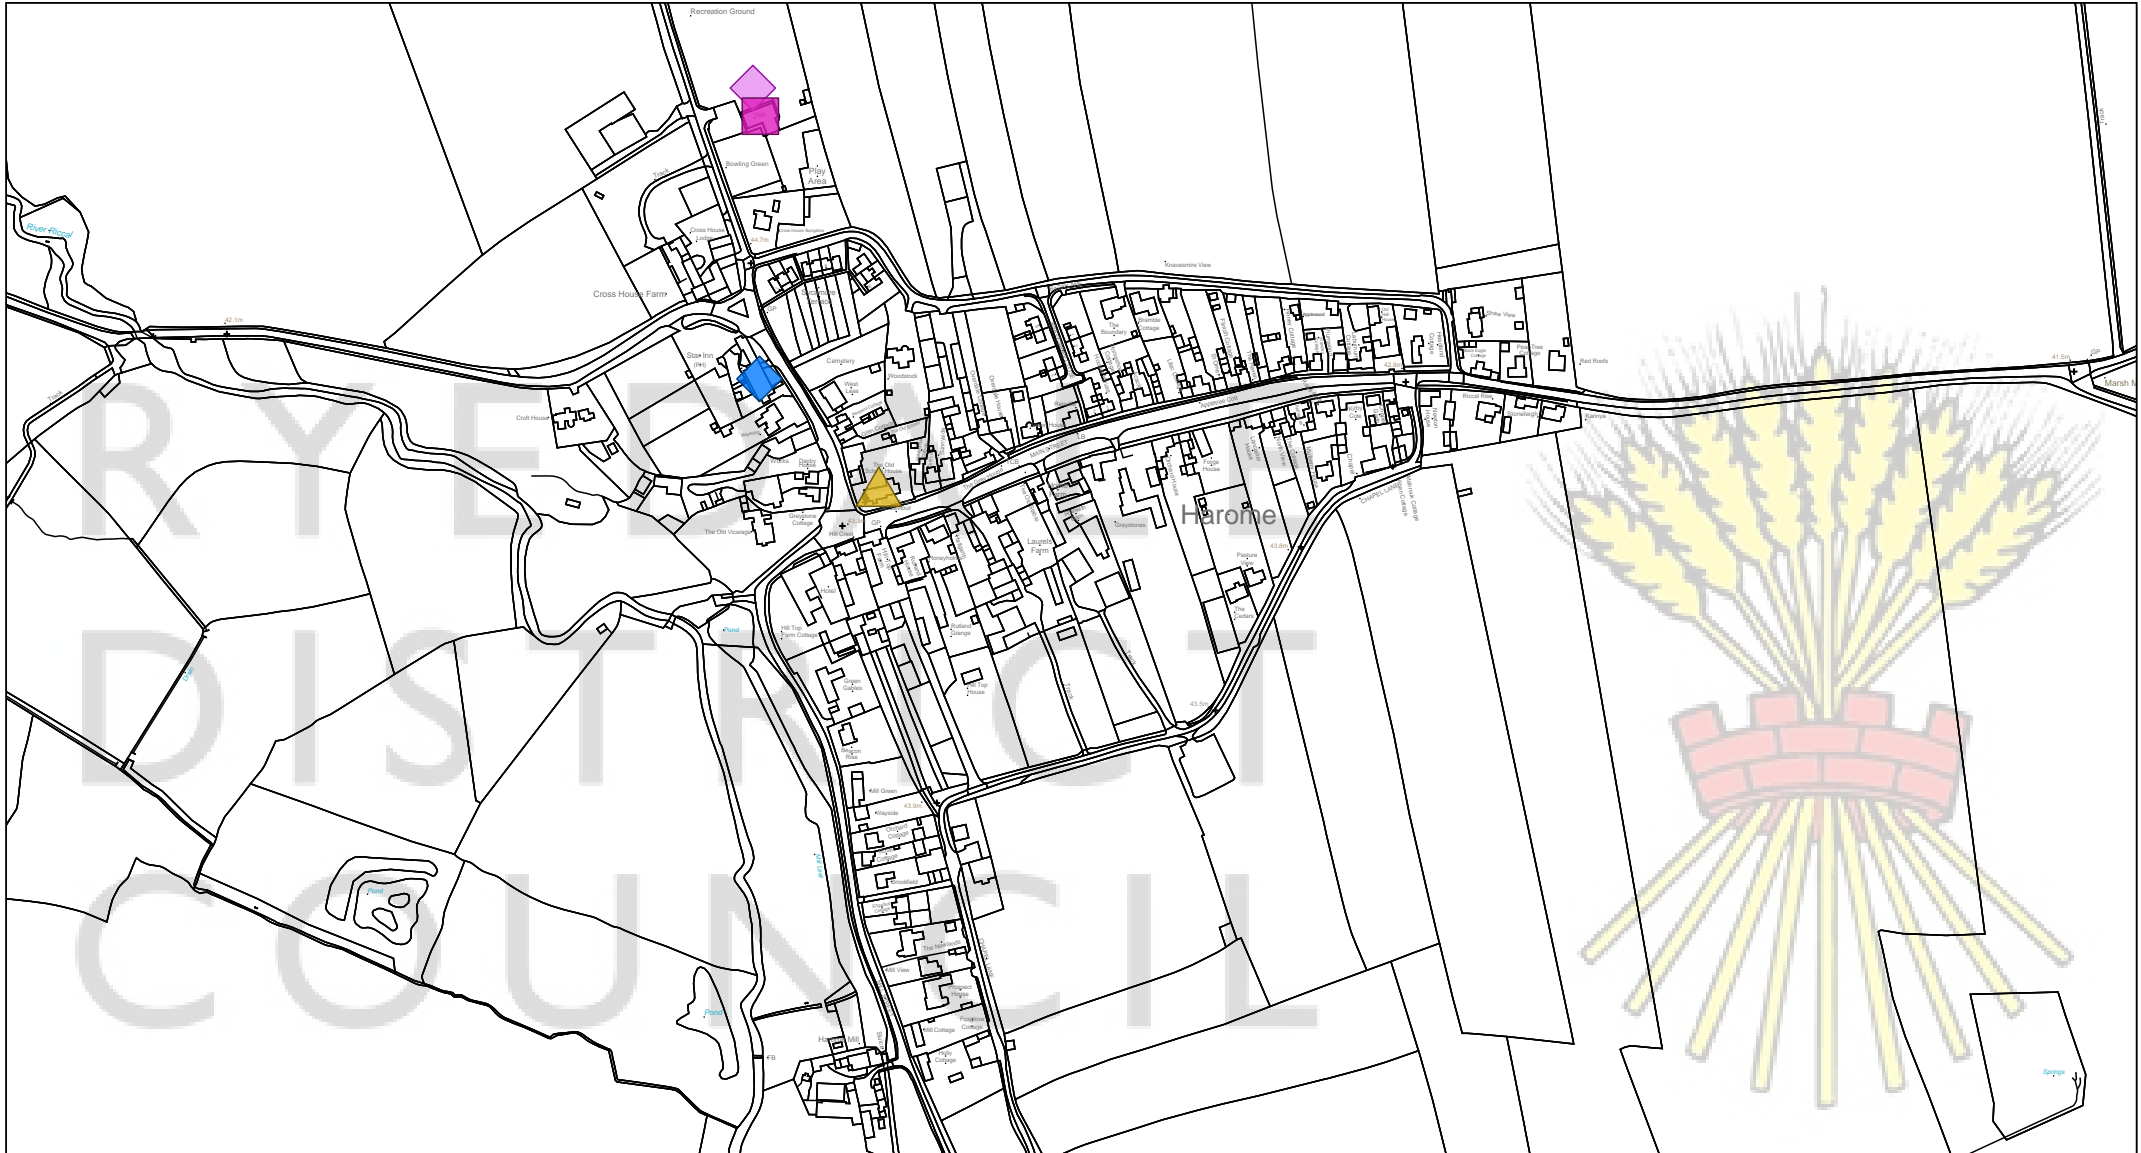

Harome

Ryedale District Council
Ryedale House
Malton
North Yorkshire
YO17 7HH

Tel: (01653) 600666
Email: localplan@ryedale.gov.uk
Website: www.ryedale.gov.uk

Facility/Service	
	Church
	Public House
	Restaurant
	Sports Field
	Village Hall

Scale: 1:5000