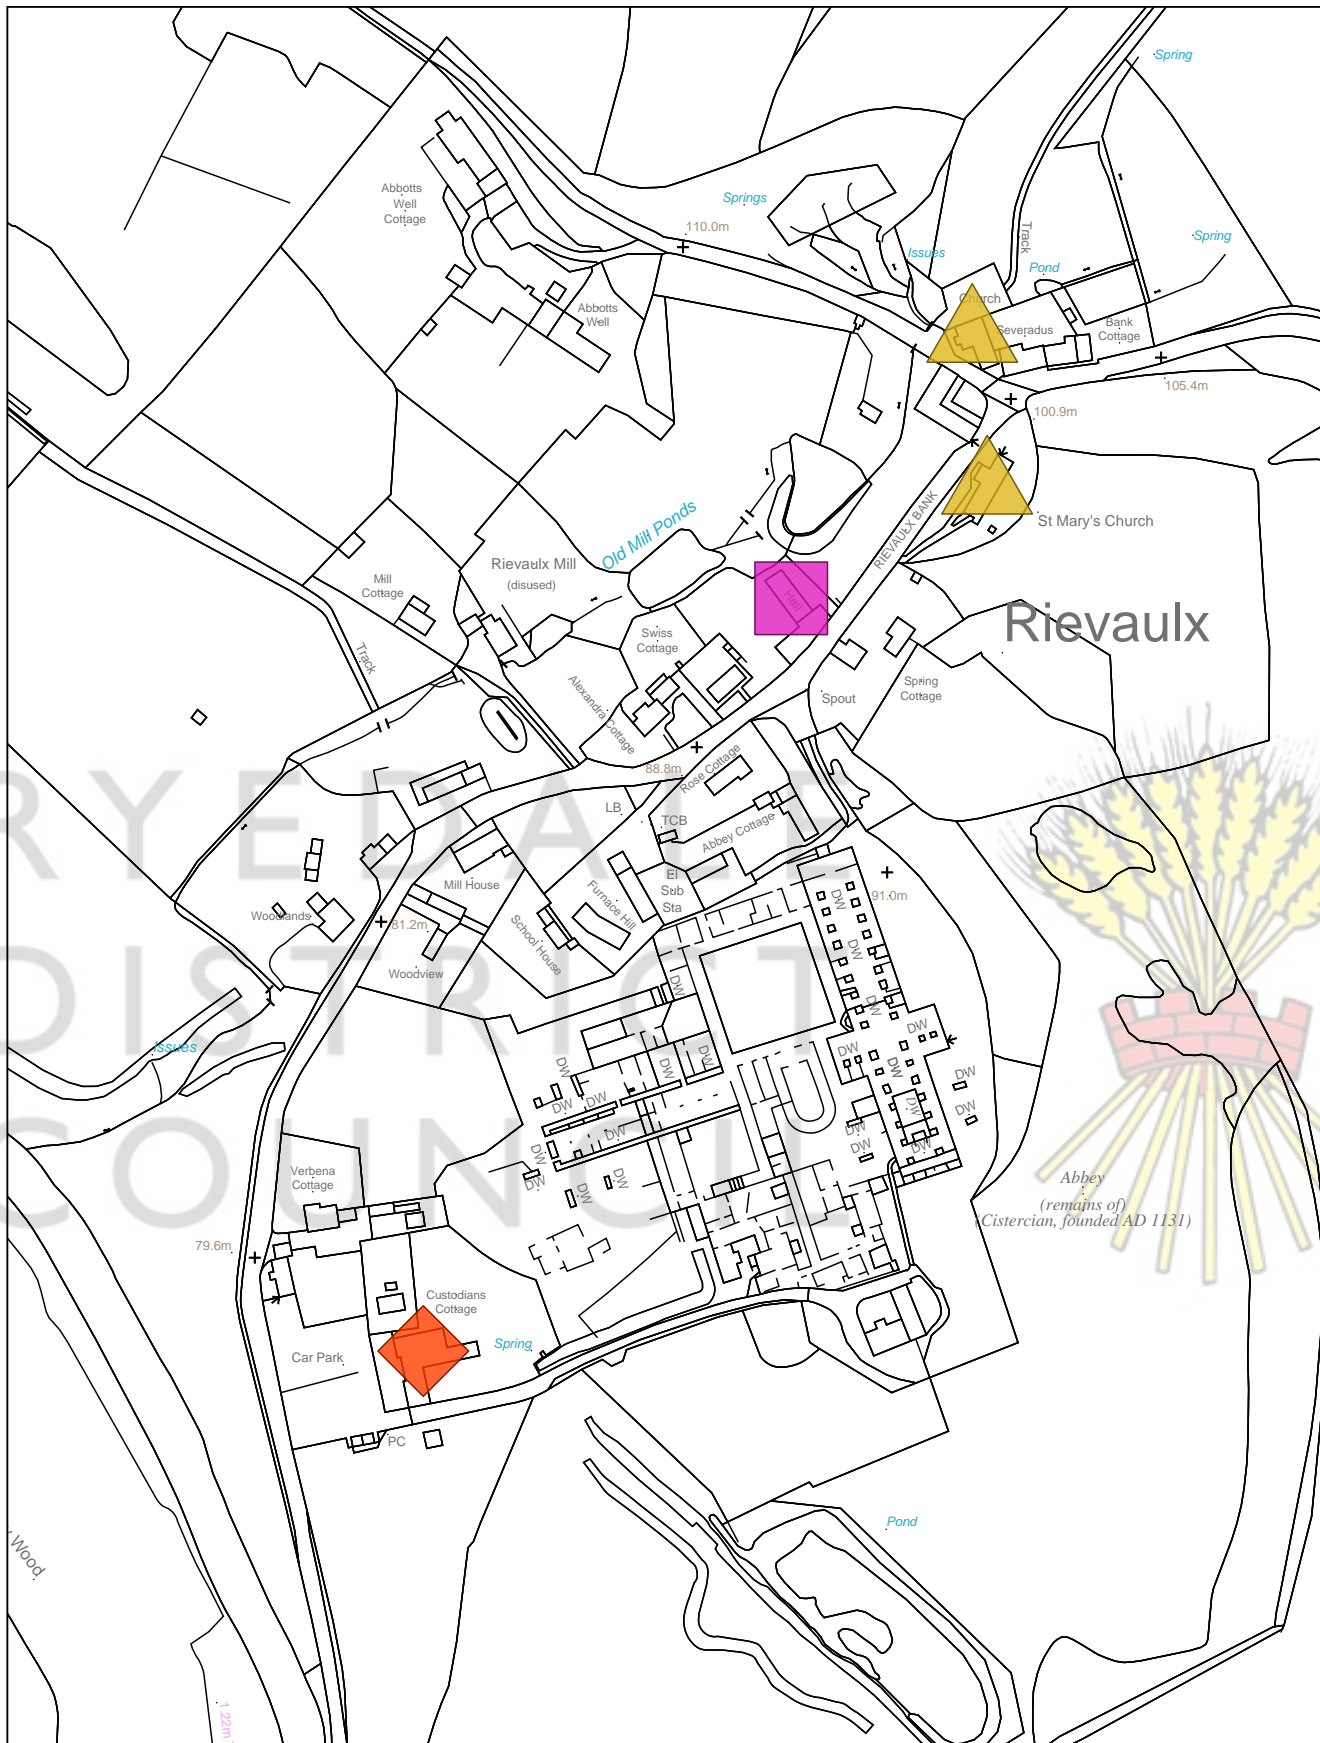

Rievaulx

Ryedale District Council
Ryedale House
Malton
North Yorkshire
YO17 7HH

Tel: (01653) 600666
Email: localplan@ryedale.gov.uk
Website: www.ryedale.gov.uk

Facility/Service	
	Cafe
	Church
	Village Hall

Scale: 1:2500