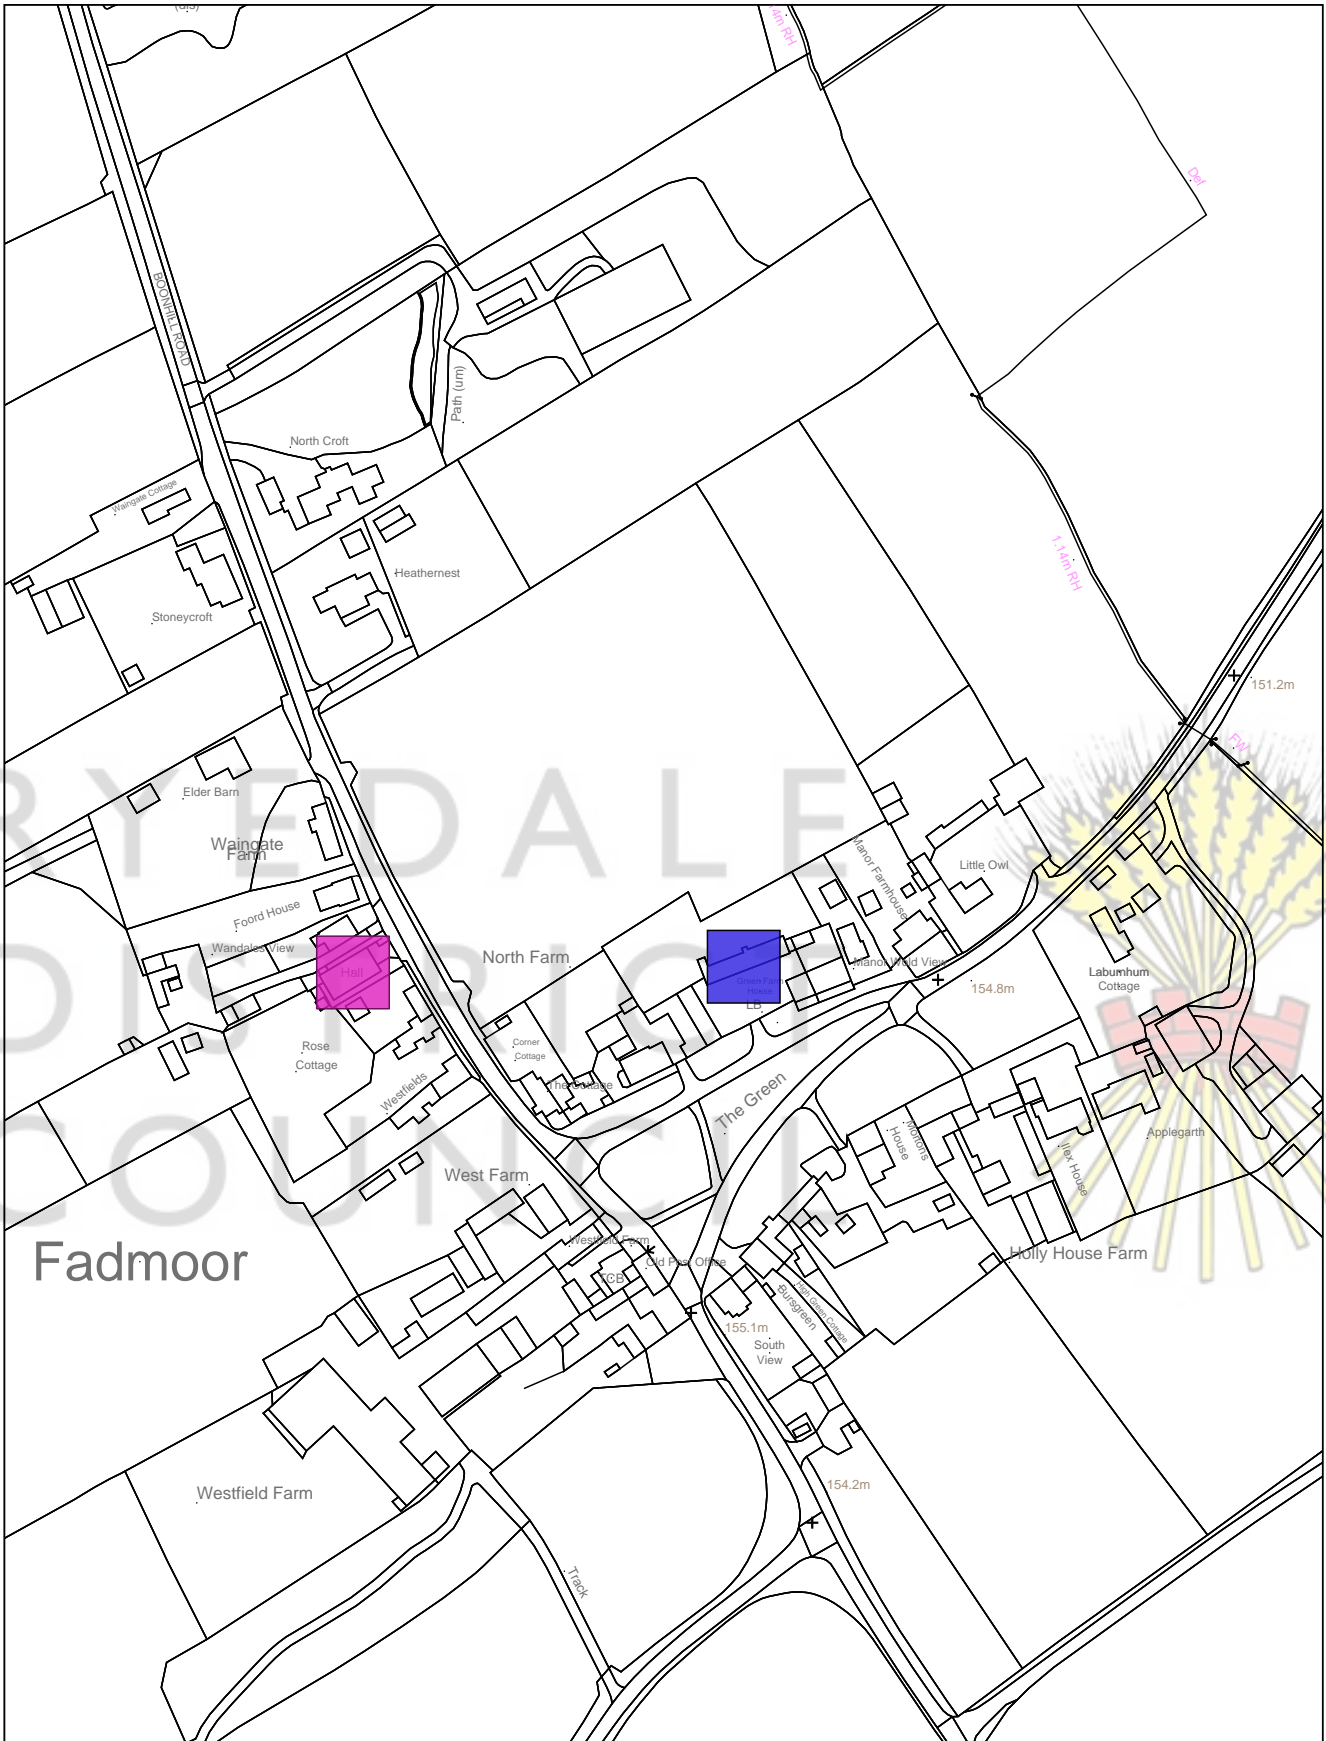

Fadmoor

Ryedale District Council
Ryedale House
Malton
North Yorkshire
YO17 7HH

Tel: (01653) 600666
Email: localplan@ryedale.gov.uk
Website: www.ryedale.gov.uk

Facility/Service	
	Shop
	Village Hall

Scale: 1:2500