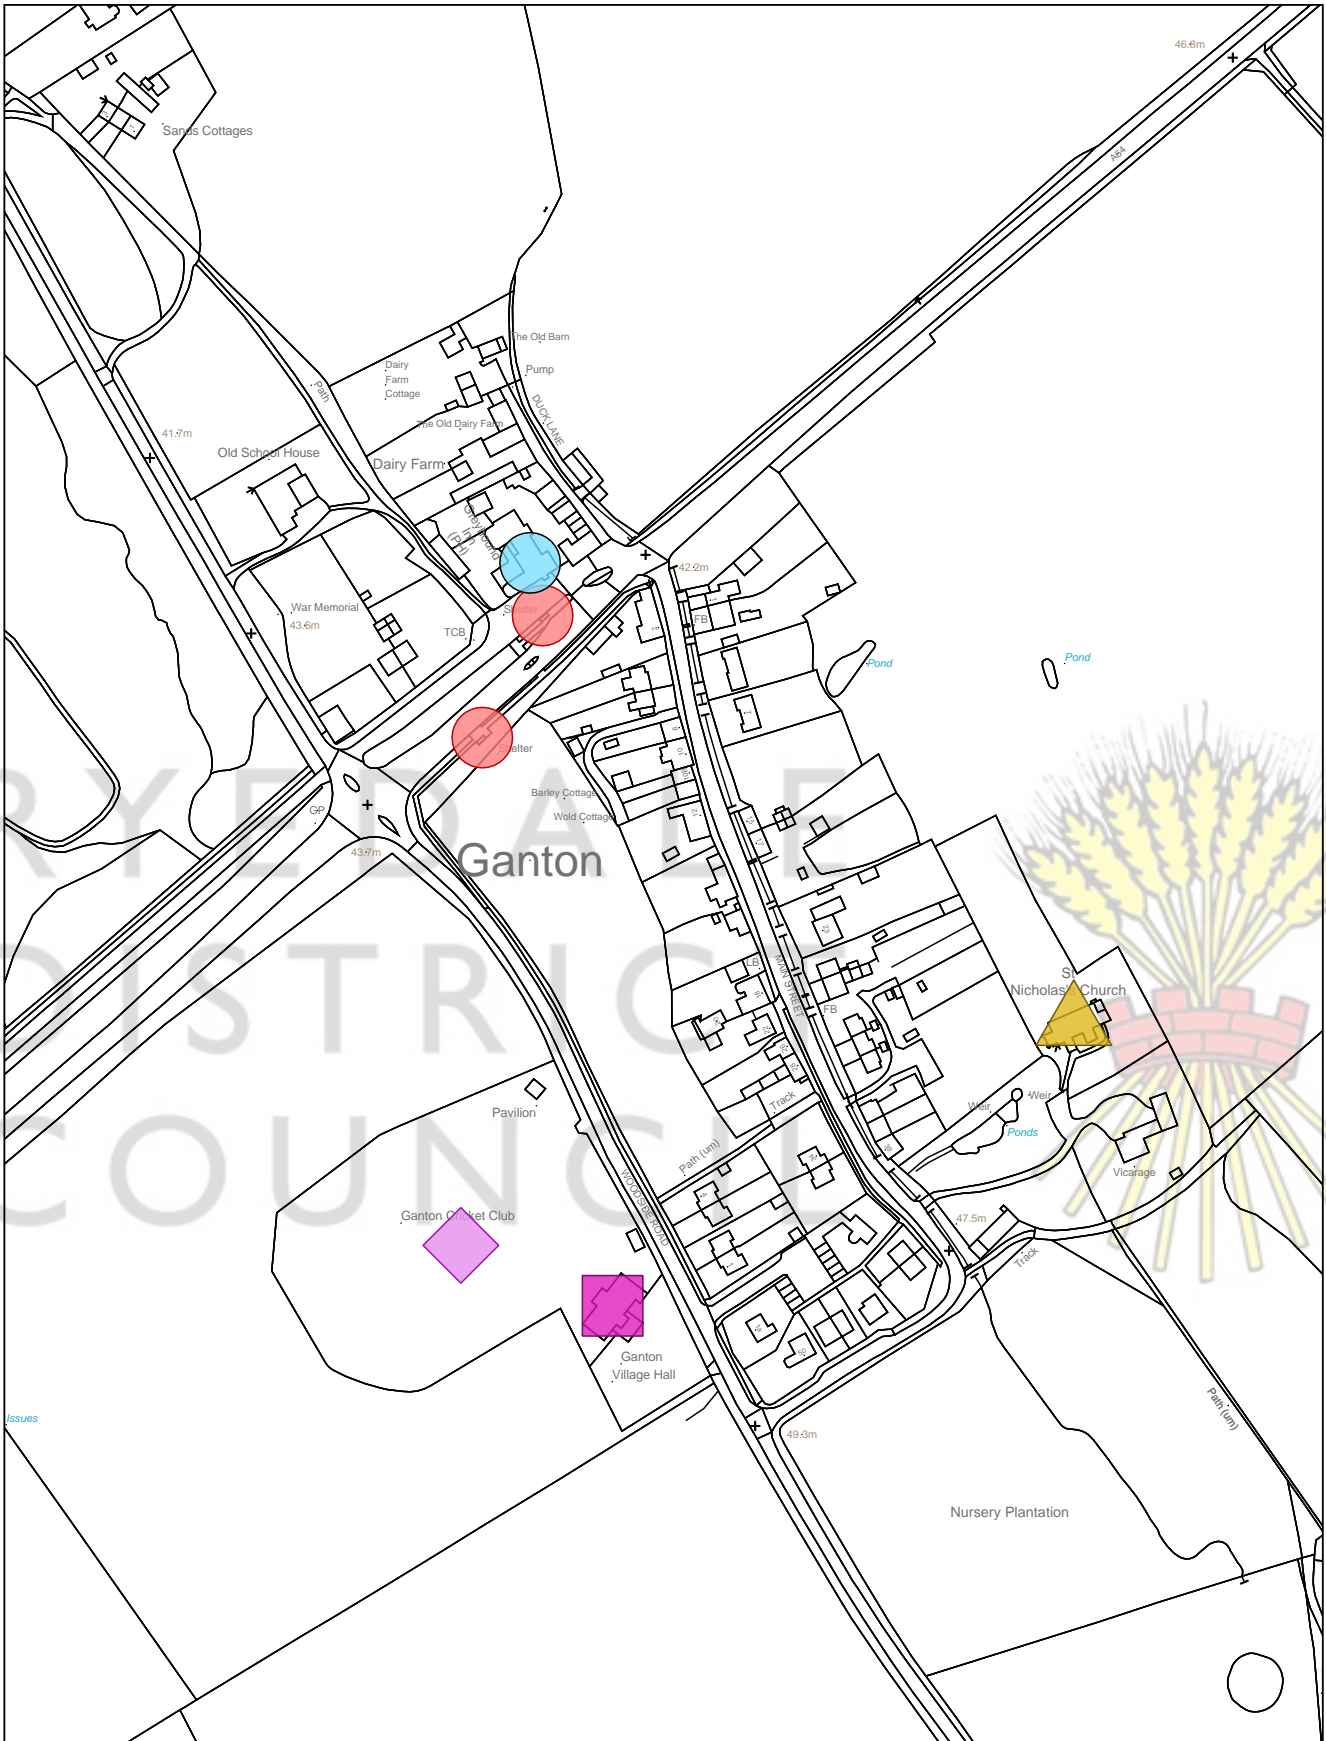

Ganton

Ryedale District Council
Ryedale House
Malton
North Yorkshire
YO17 7HH

Tel: (01653) 600666
Email: localplan@ryedale.gov.uk
Website: www.ryedale.gov.uk

Facility/Service	
	Bus Stop
	Church
	Public House
	Sports Field
	Village Hall

Scale: 1:3000

RYEDALE DISTRICT COUNCIL