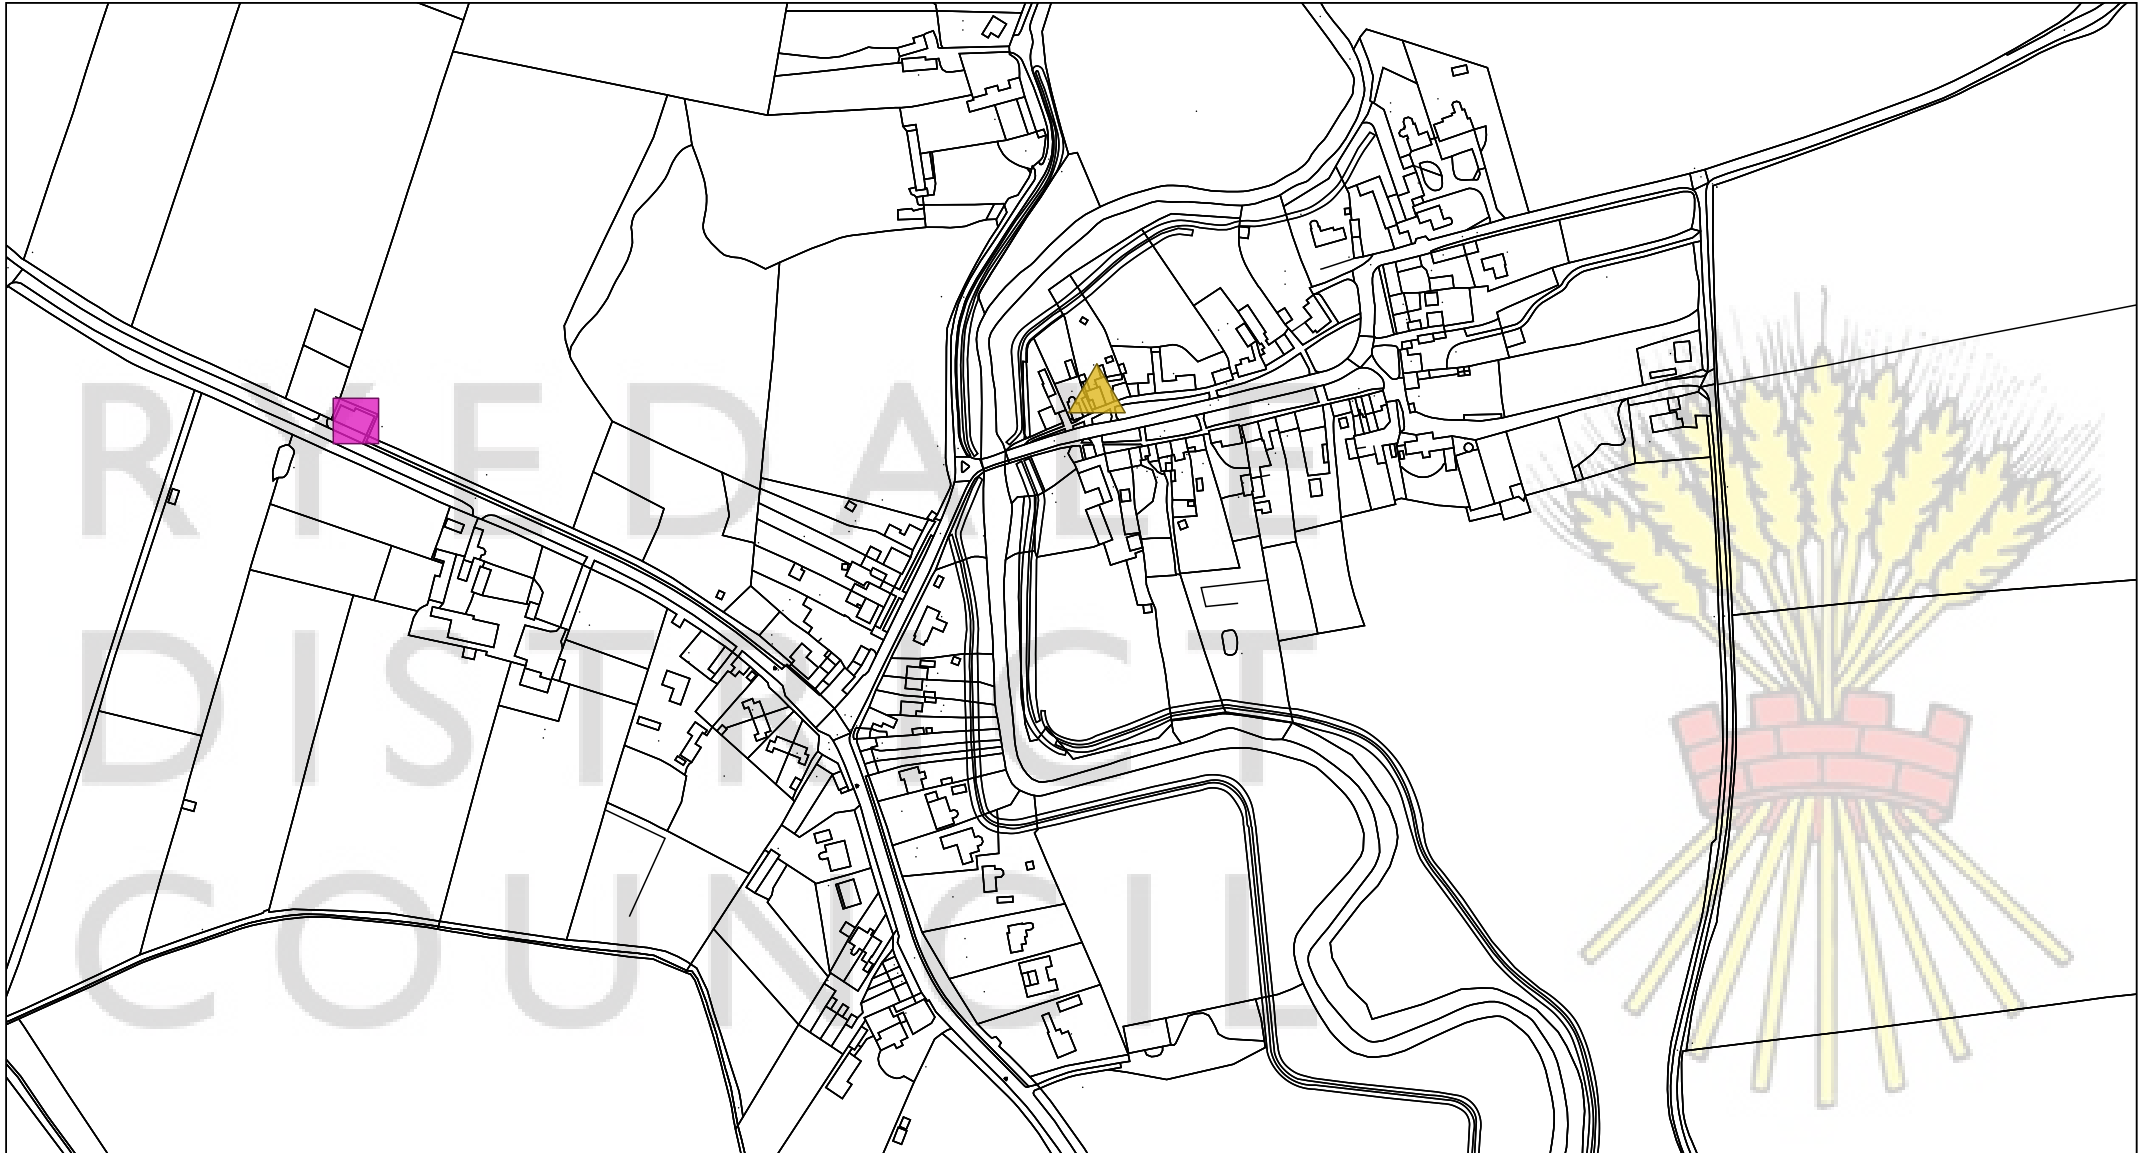

Malton

Ryedale District Council
Ryedale House
Malton
North Yorkshire
YO17 7HH

Tel: (01653) 600666
Email: localplan@ryedale.gov.uk
Website: www.ryedale.gov.uk

Facility/Service	
	Church
	Village Hall

Scale: 1:4000