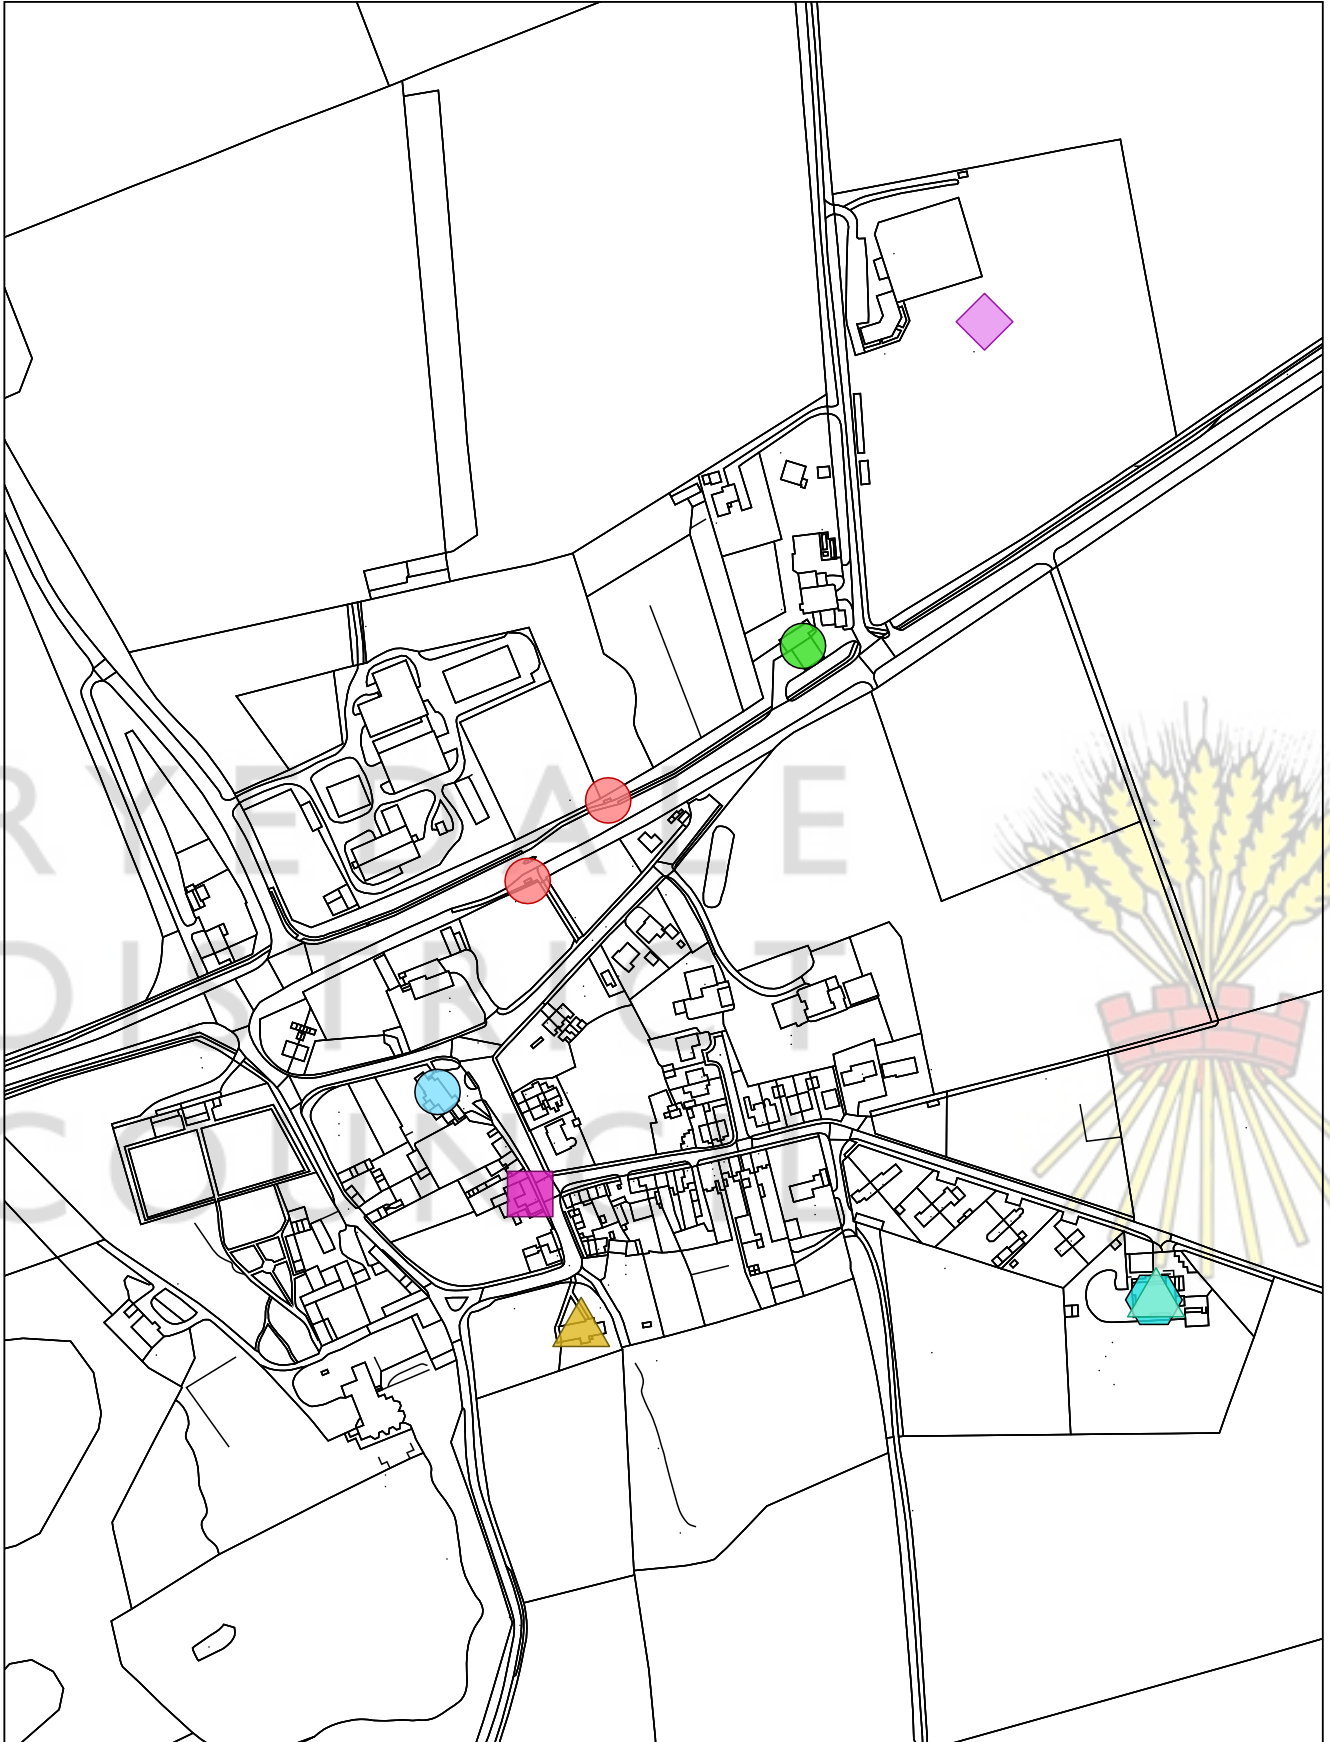

West Heslerton