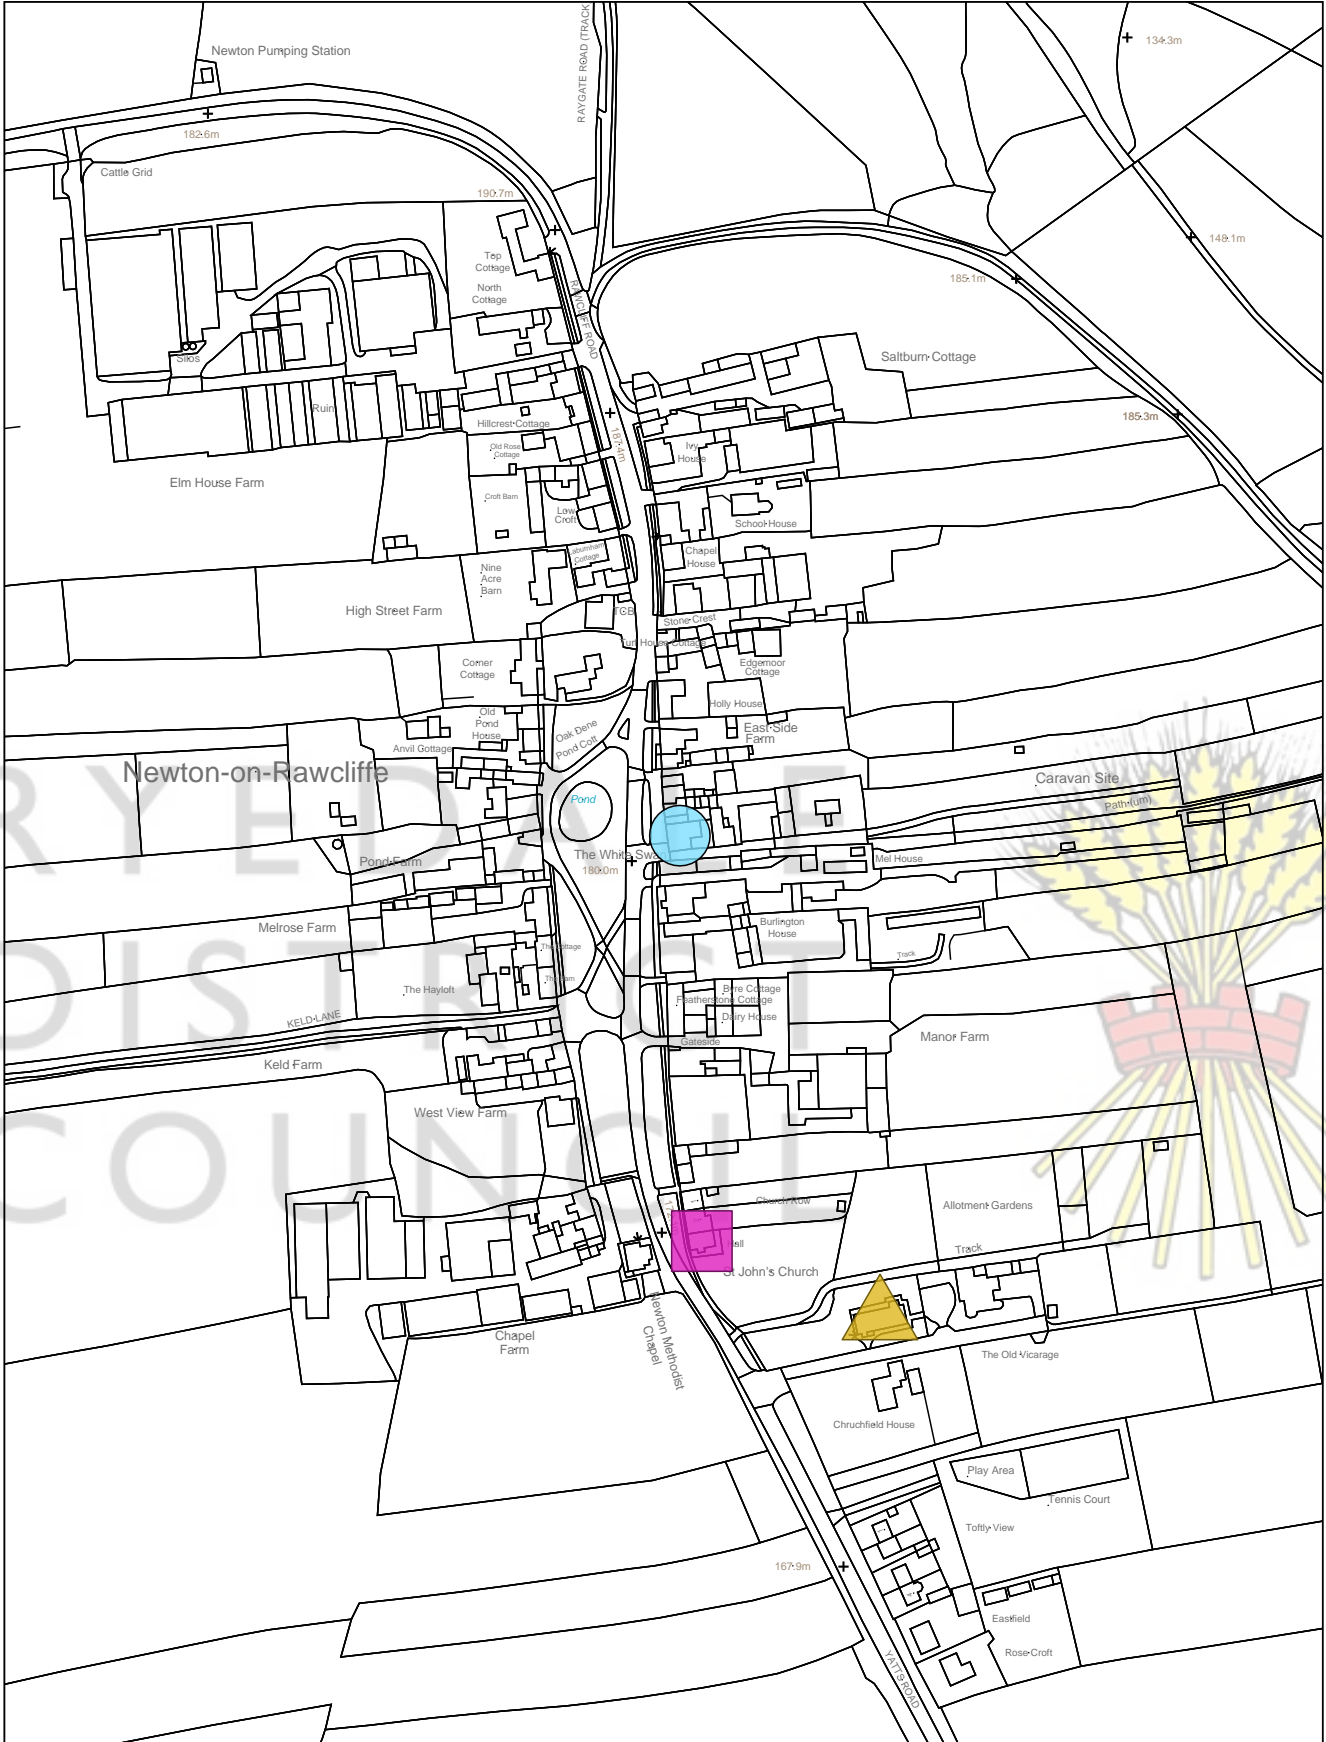

Newton on Rawcliffe