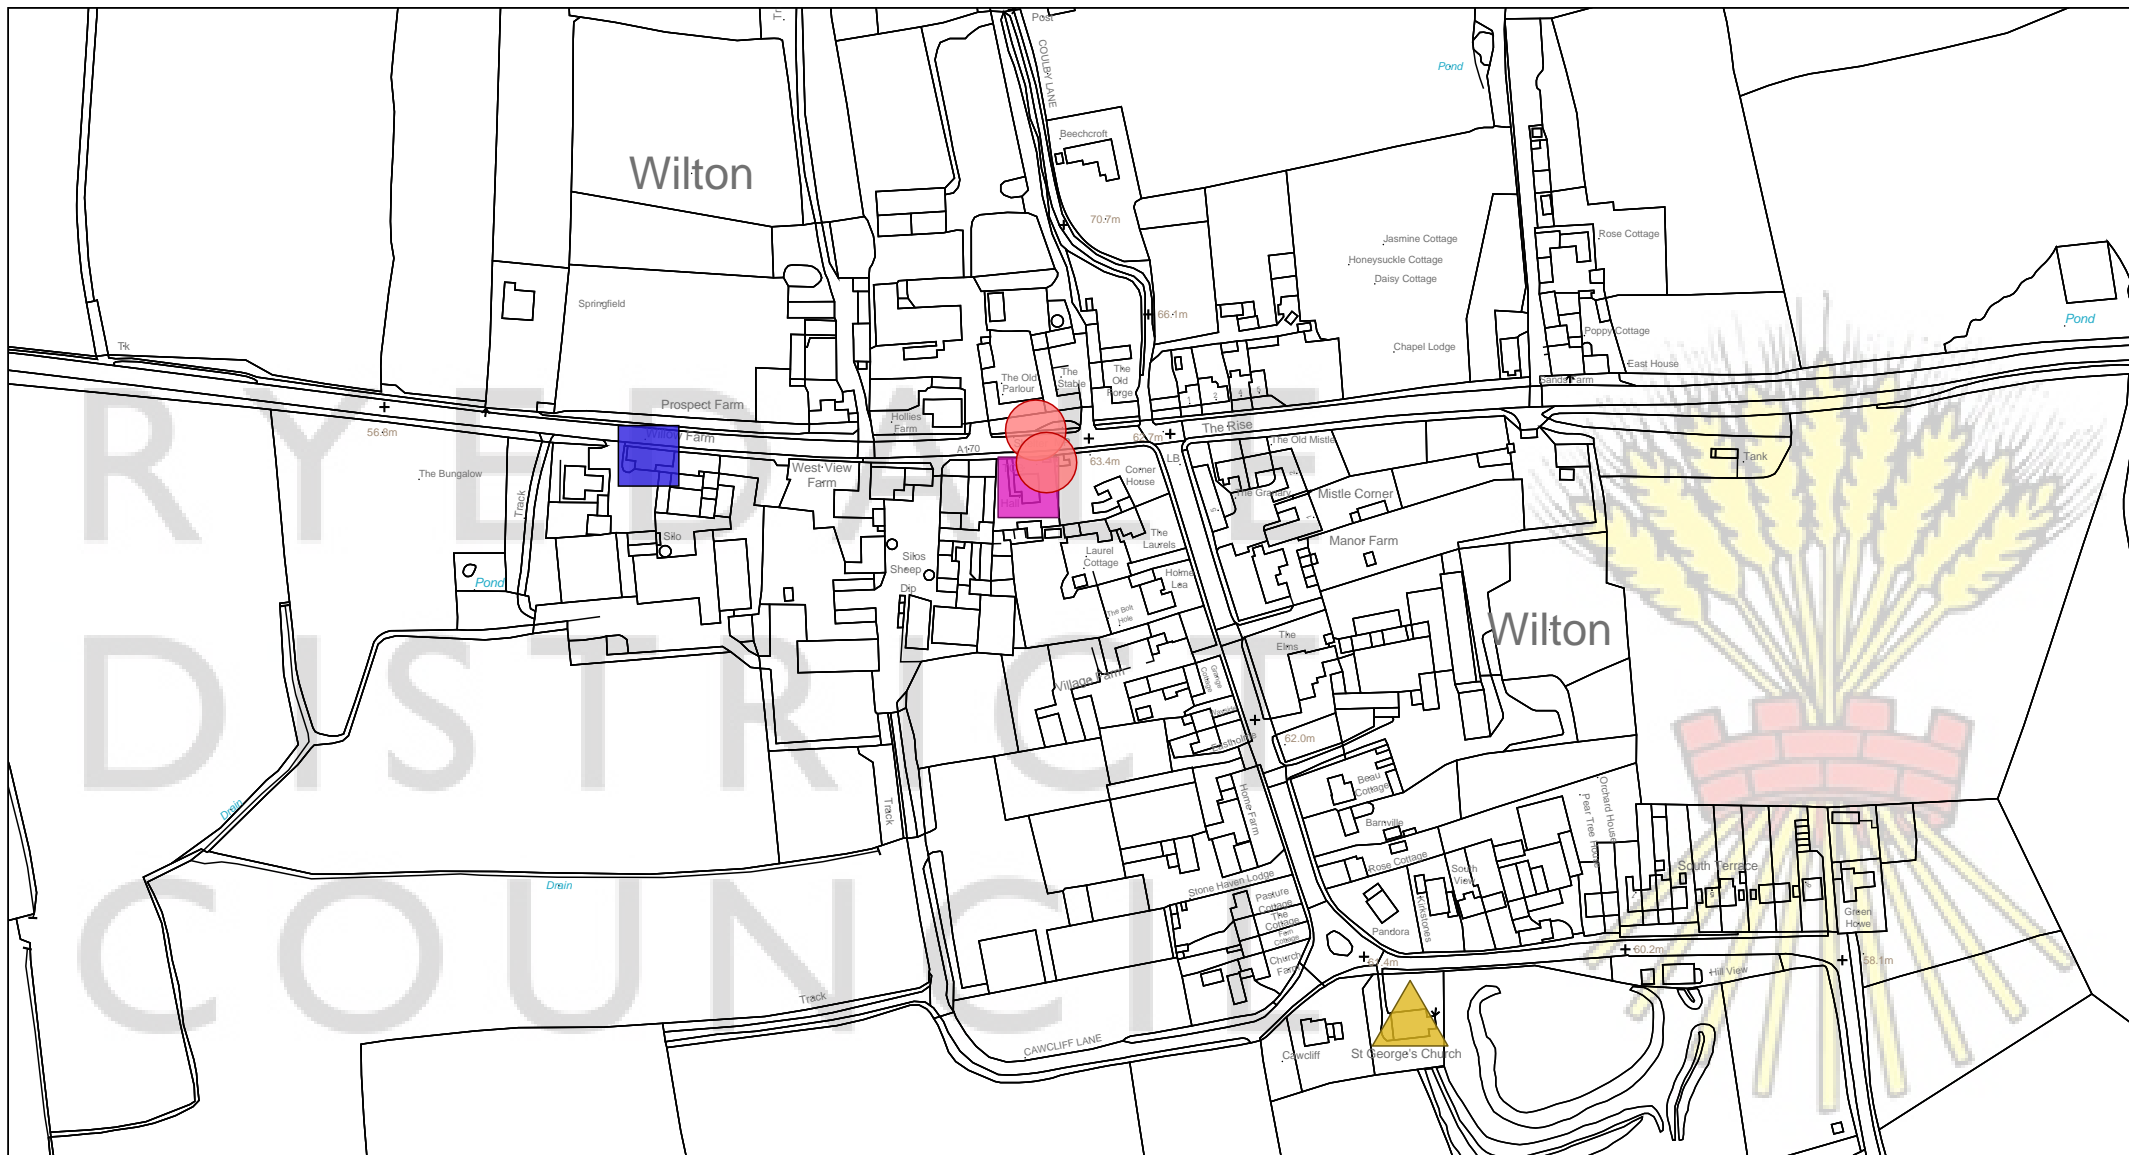

Wilton

Ryedale District Council
Ryedale House
Malton
North Yorkshire
YO17 7HH

Tel: (01653) 600666
Email: localplan@ryedale.gov.uk
Website: www.ryedale.gov.uk

Facility/Service	
	Bus Stop
	Church
	Shop
	Village Hall

Scale: 1:3000