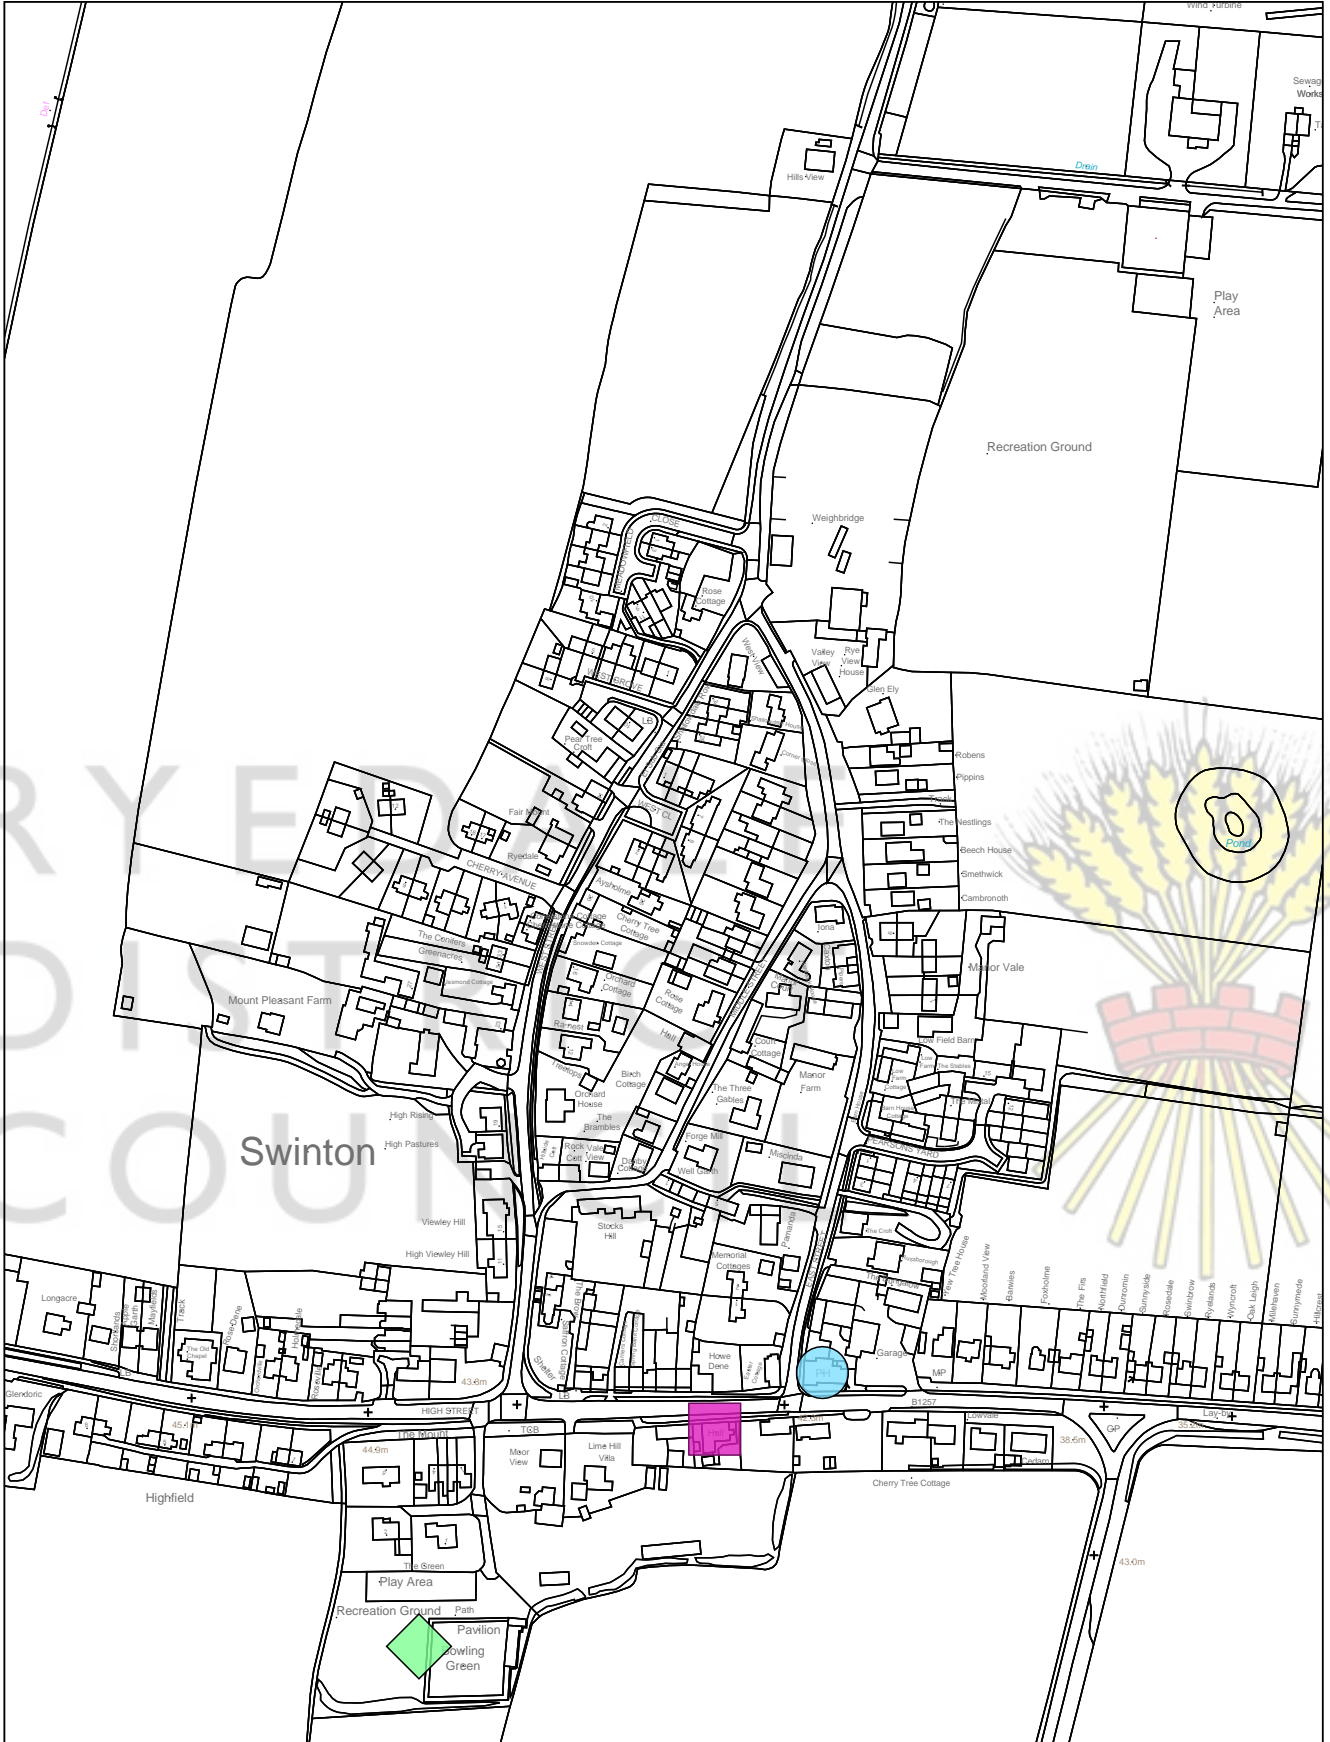

Swinton

Ryedale District Council
Ryedale House
Malton
North Yorkshire
YO17 7HH

Tel: (01653) 600666
Email: localplan@ryedale.gov.uk
Website: www.ryedale.gov.uk

Facility/Service

- Playing Field
- Public House
- Sports Centre
- Village Hall

Scale: 1:3500