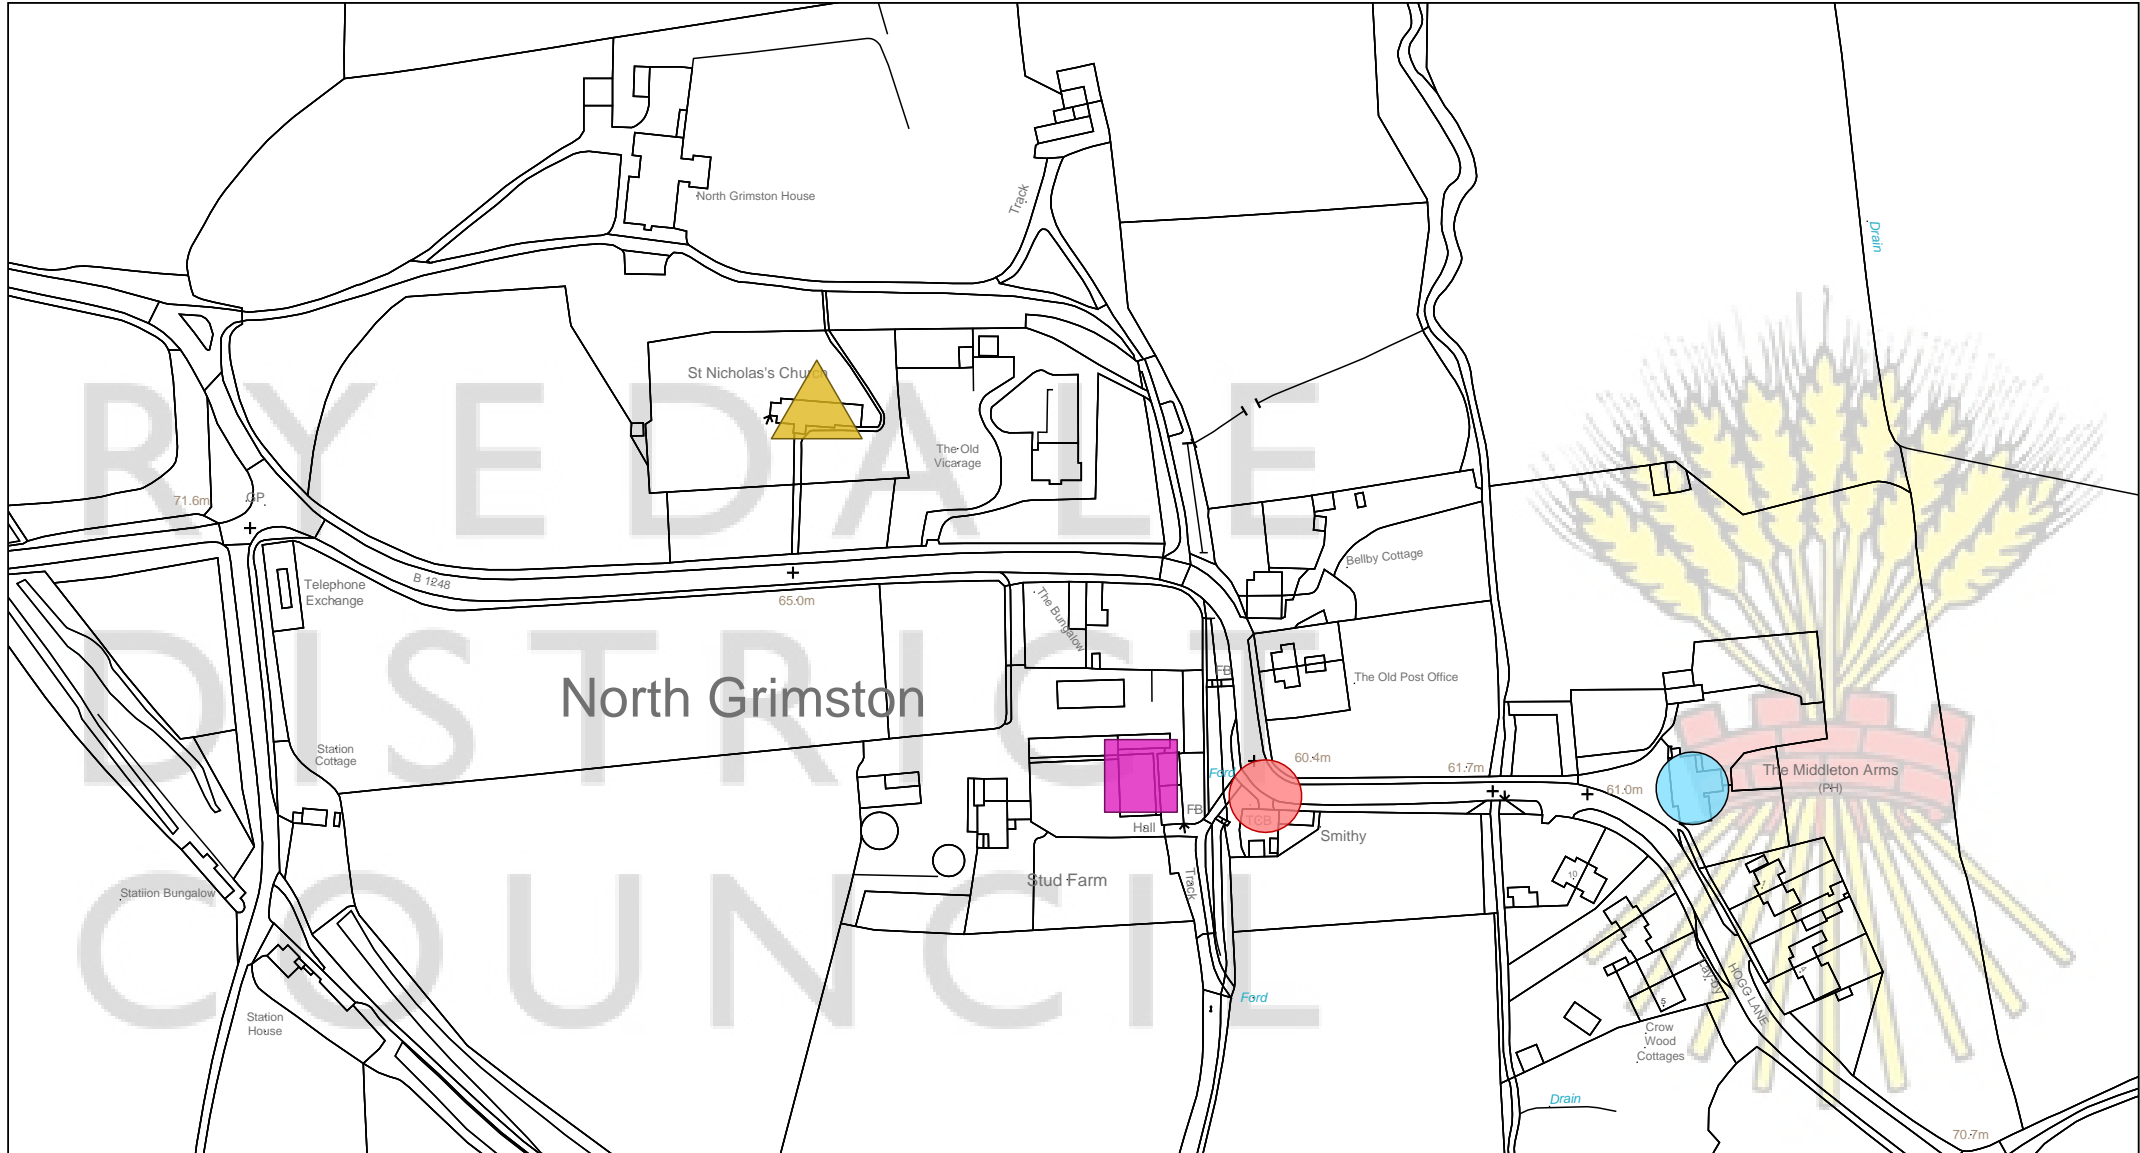

North Grimston