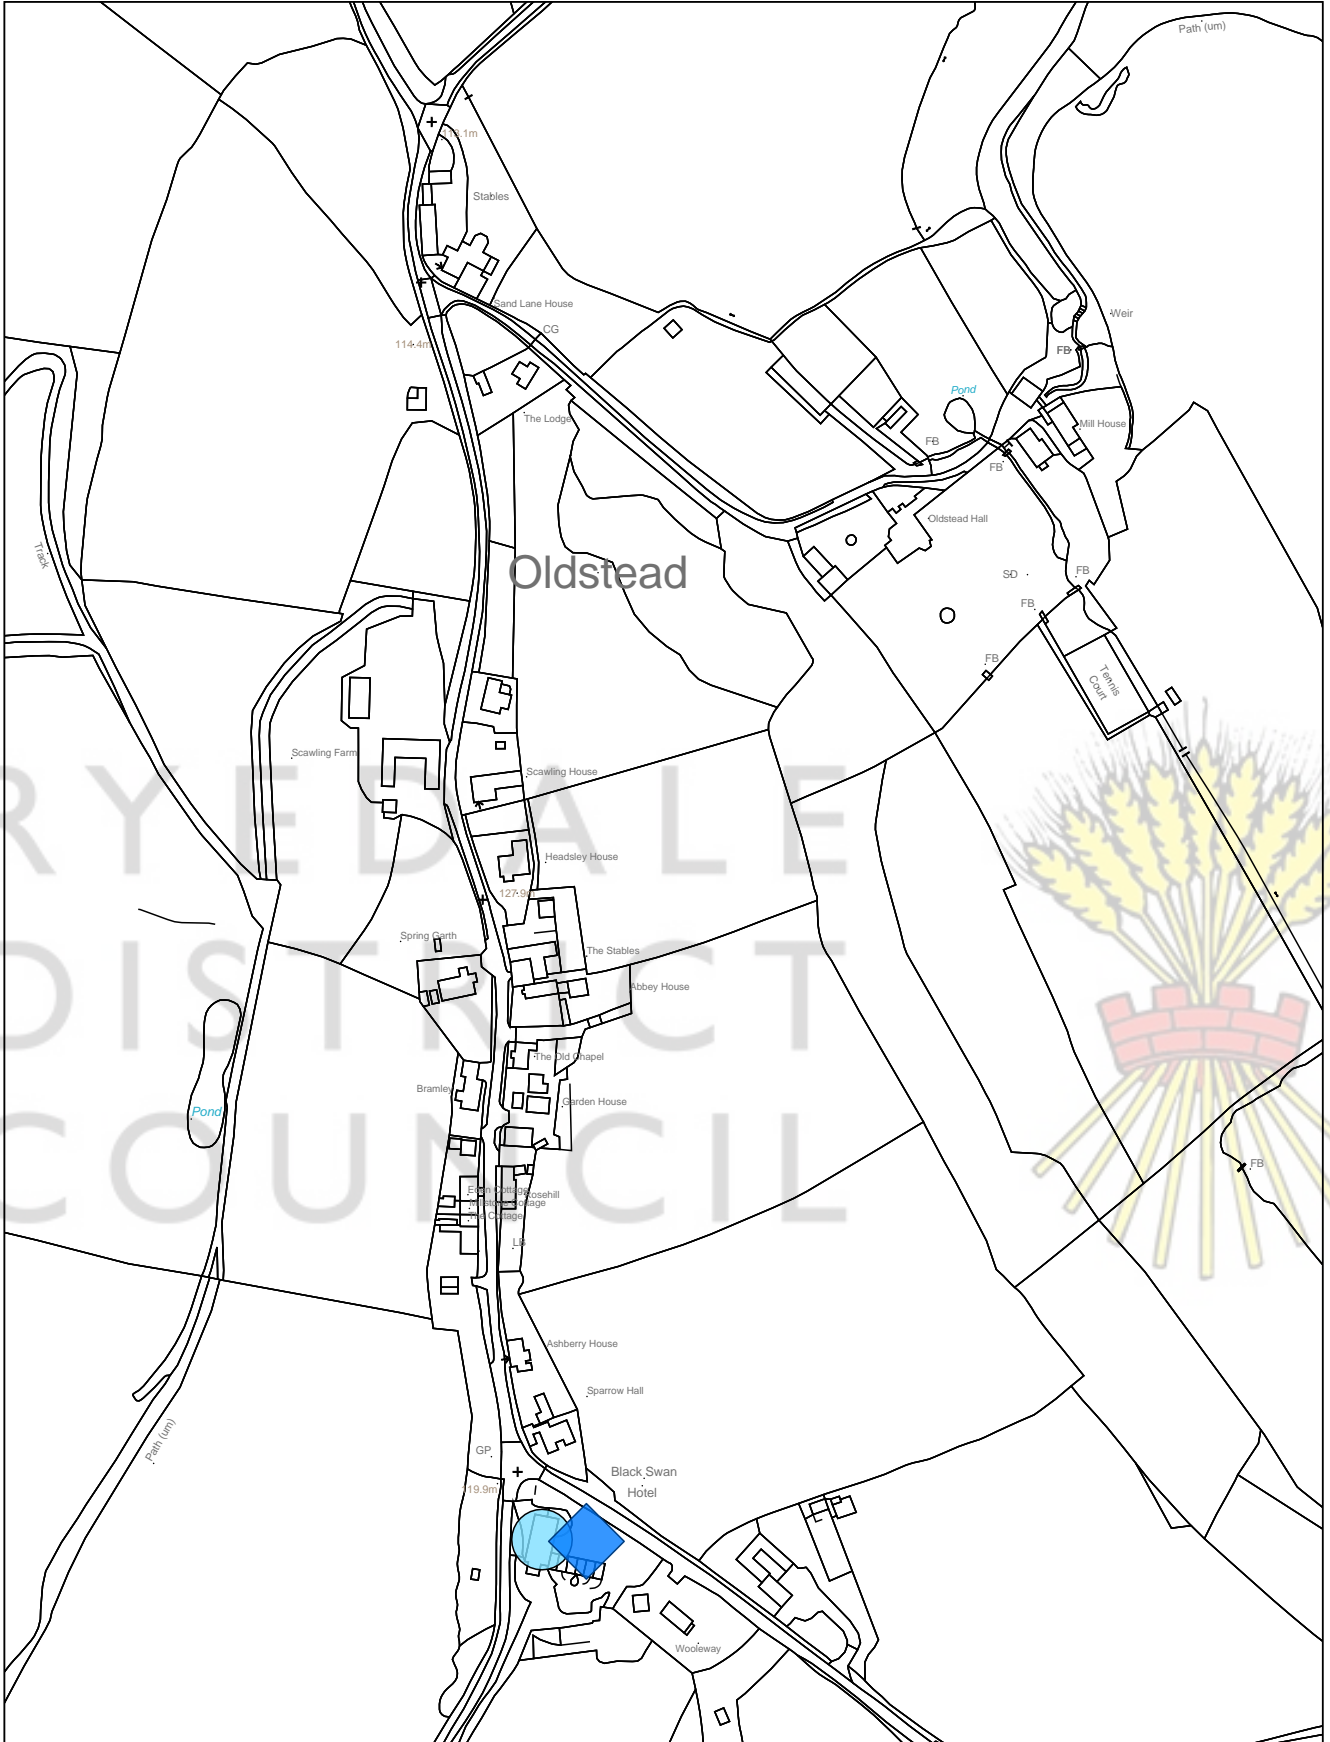

Oldstead

Ryedale District Council
Ryedale House
Malton
North Yorkshire
YO17 7HH

Tel: (01653) 600666
Email: localplan@ryedale.gov.uk
Website: www.ryedale.gov.uk

Facility/Service	
	Public House
	Restaurant

Scale: 1:3000