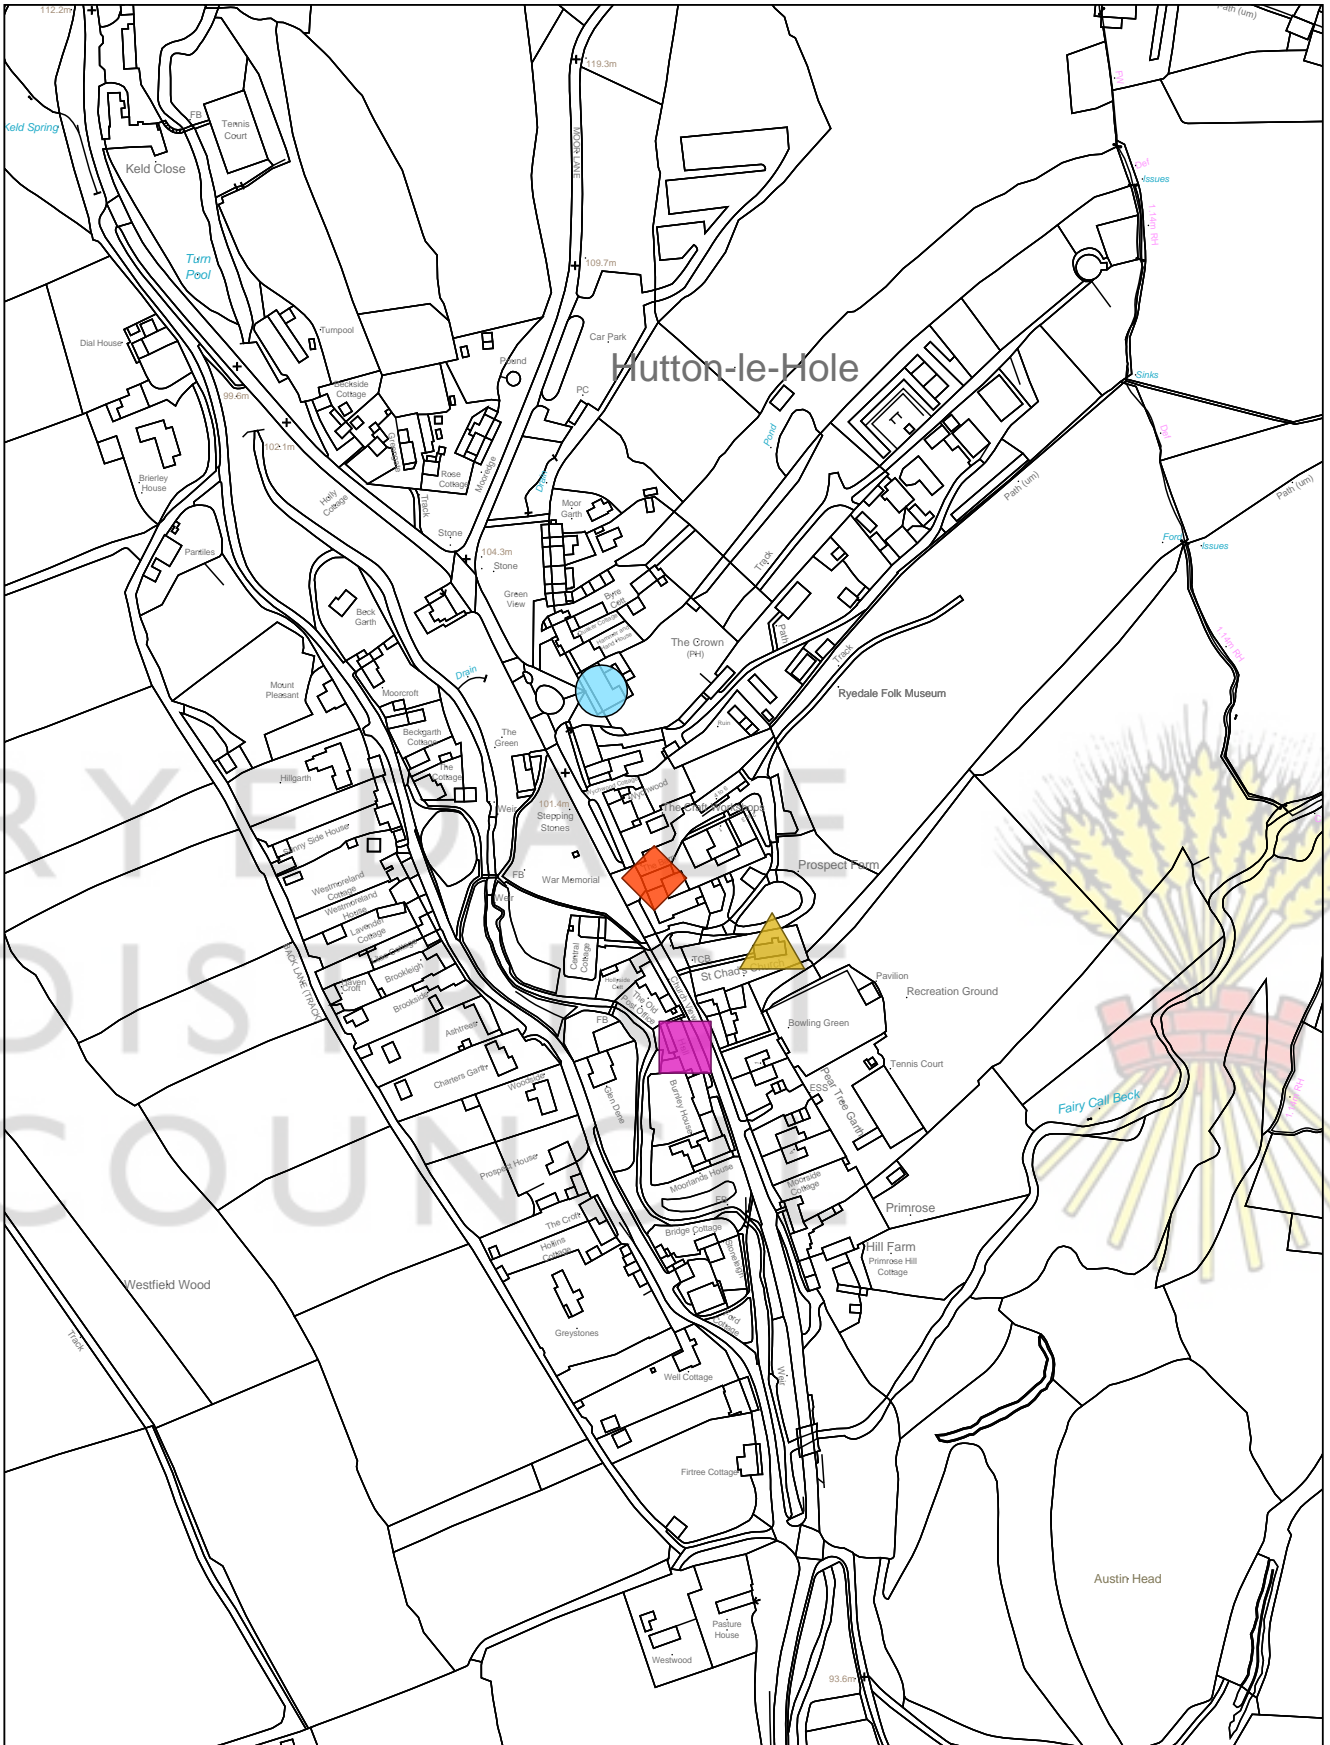

Hutton-le-Hole