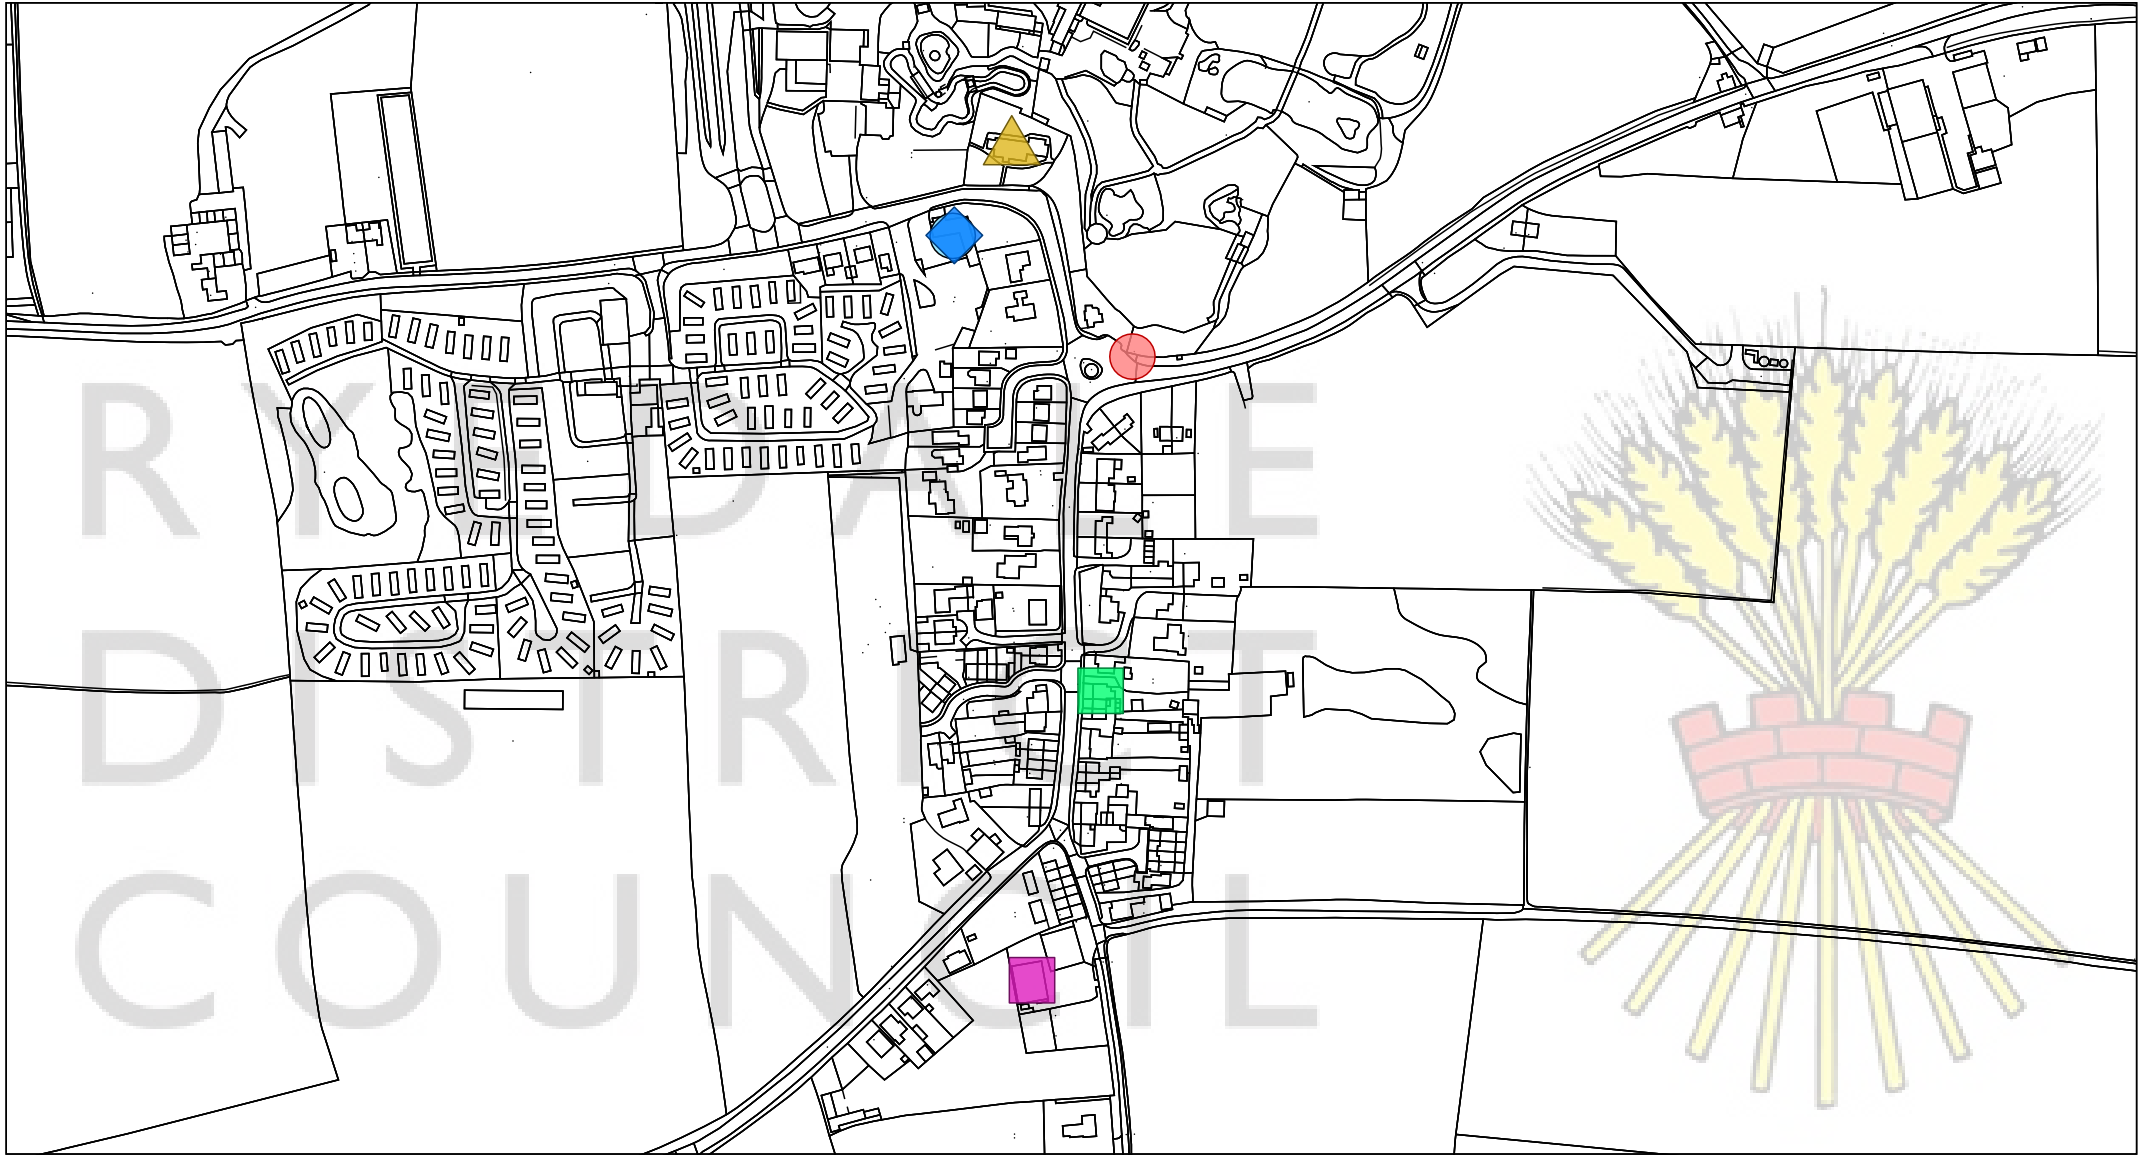

Kirby Misperton