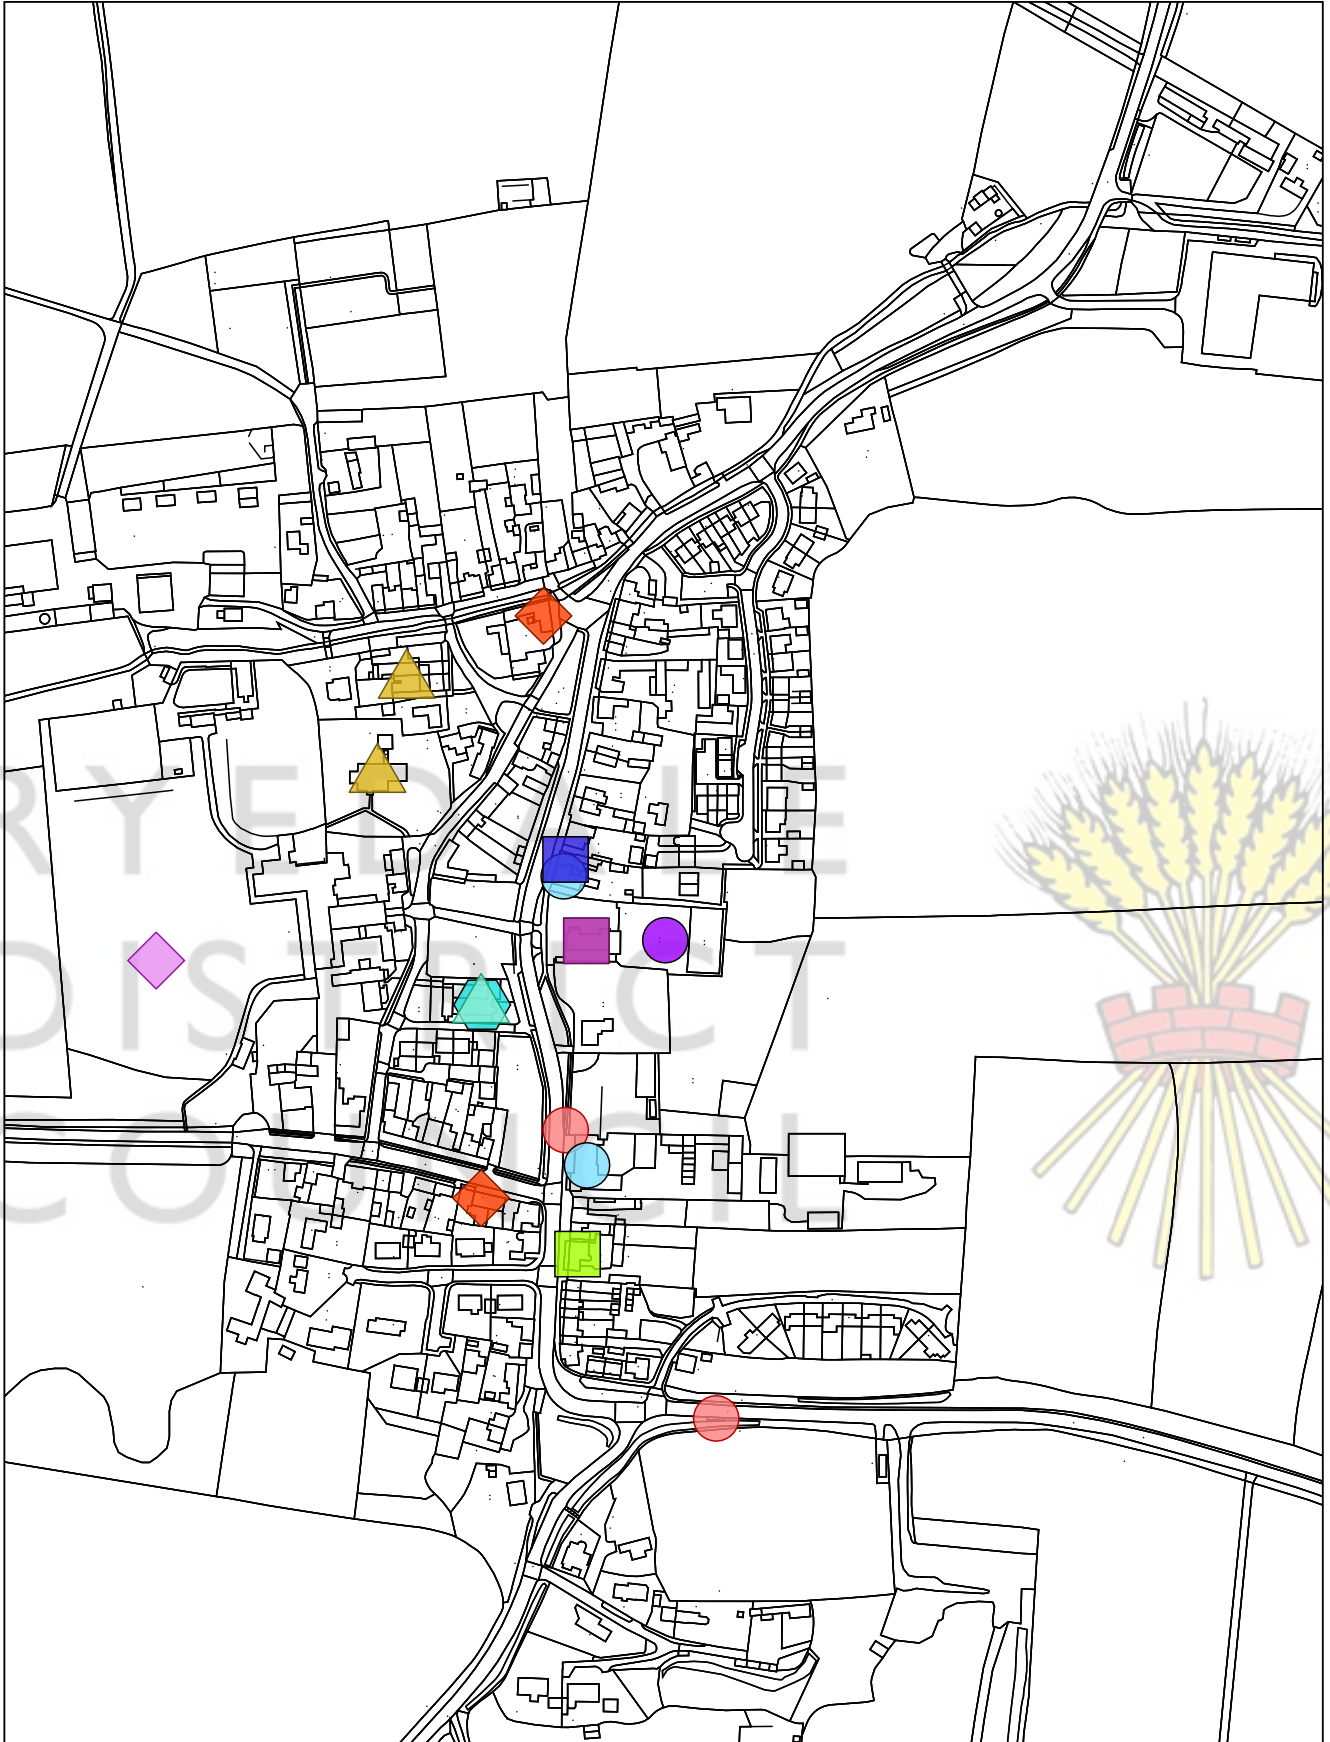

Hovingham

Ryedale District Council
Ryedale House
Malton
North Yorkshire
YO17 7HH

Tel: (01653) 600666
Email: localplan@ryedale.gov.uk
Website: www.ryedale.gov.uk

Facility/Service

Bus Stop	Public House
Cafe	Shop
Church	Sports Club
Doctors Surgery	Sports Field
Post Office	Village Hall
Pre-School	
Primary School	

Scale: 1:4000

RYEDALE
DISTRICT
COUNCIL