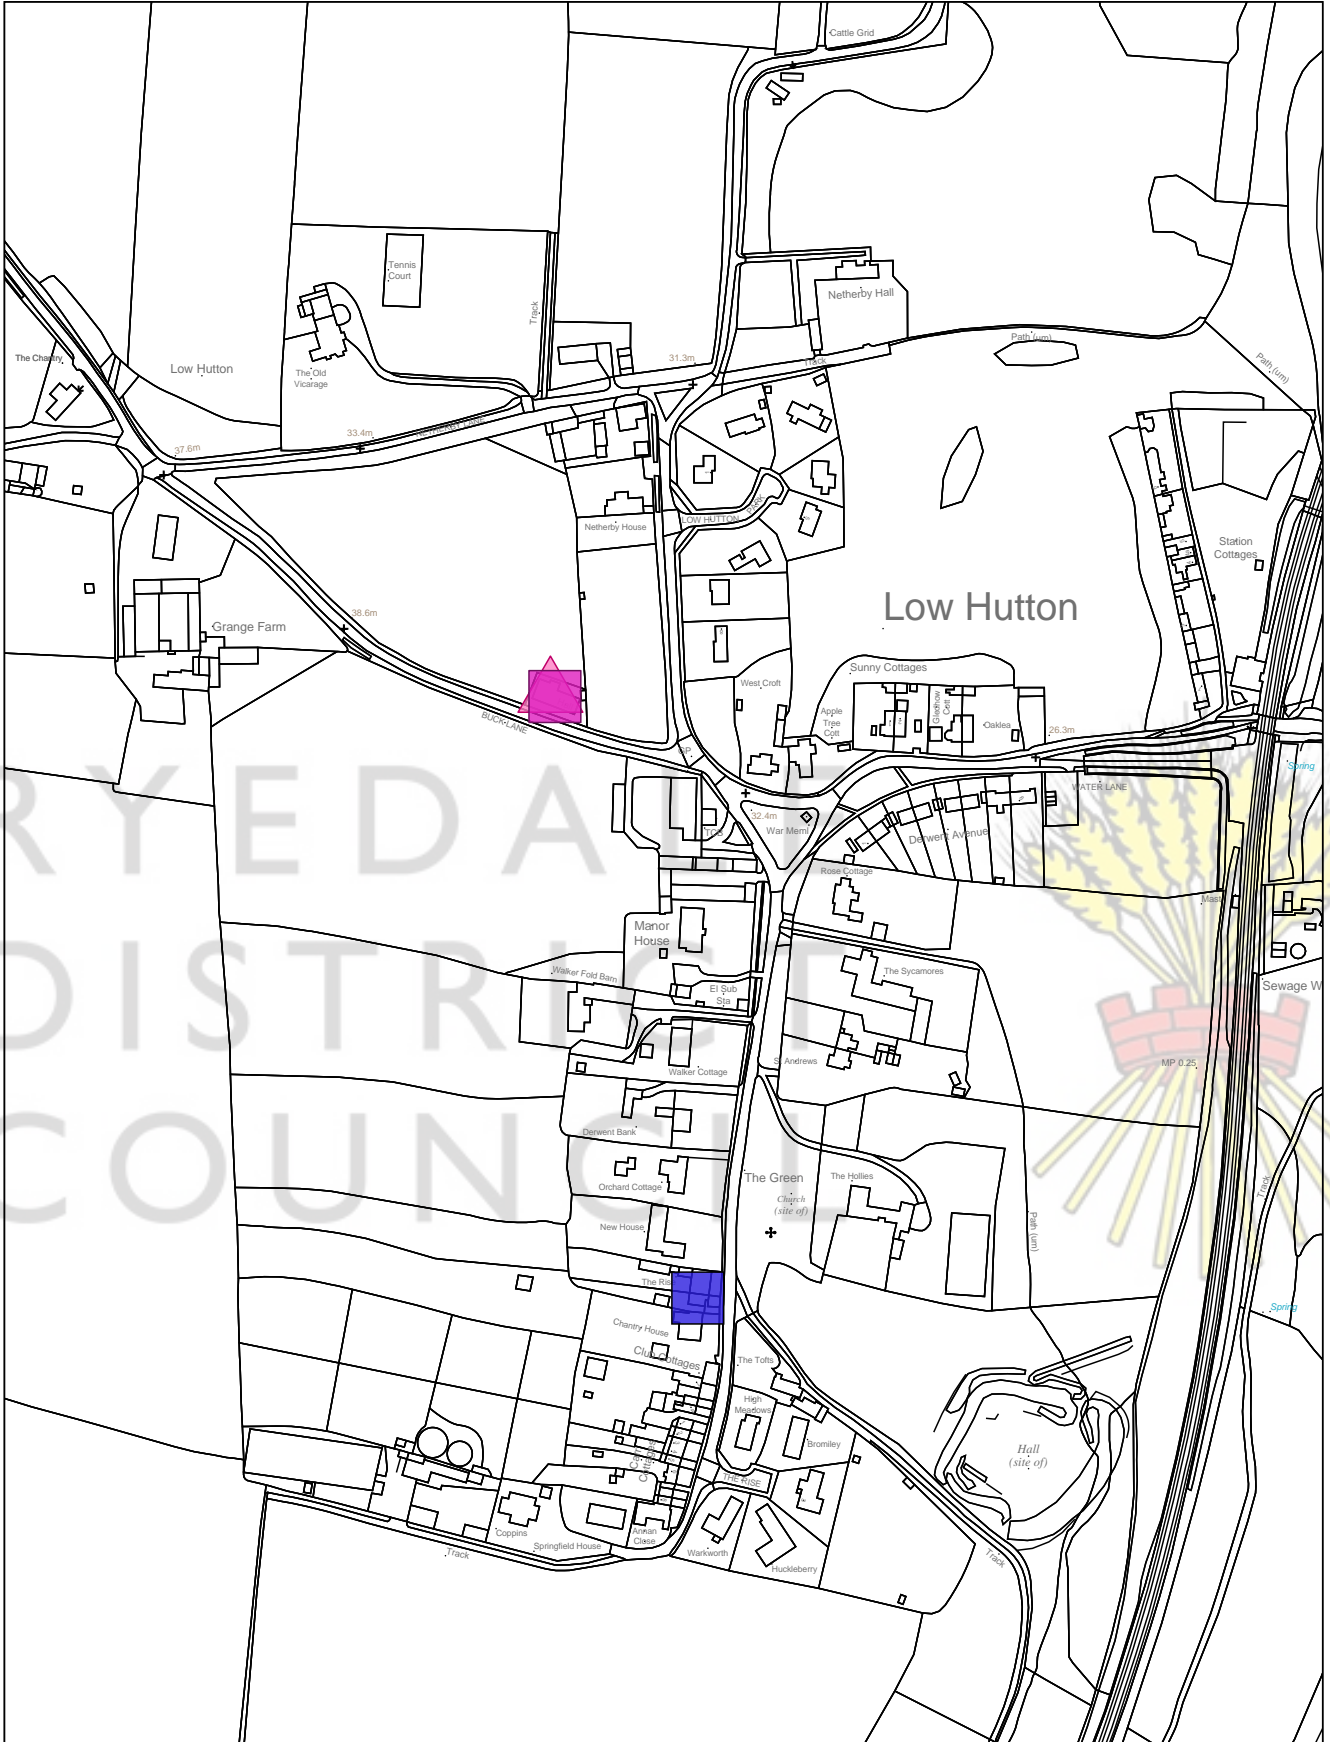

Low Hutton

Ryedale District Council
Ryedale House
Malton
North Yorkshire
YO17 7HH

Tel: (01653) 600666
Email: localplan@ryedale.gov.uk
Website: www.ryedale.gov.uk

Facility/Service	
	Shop
	Village Hall
	Youth Club

Scale: 1:3500