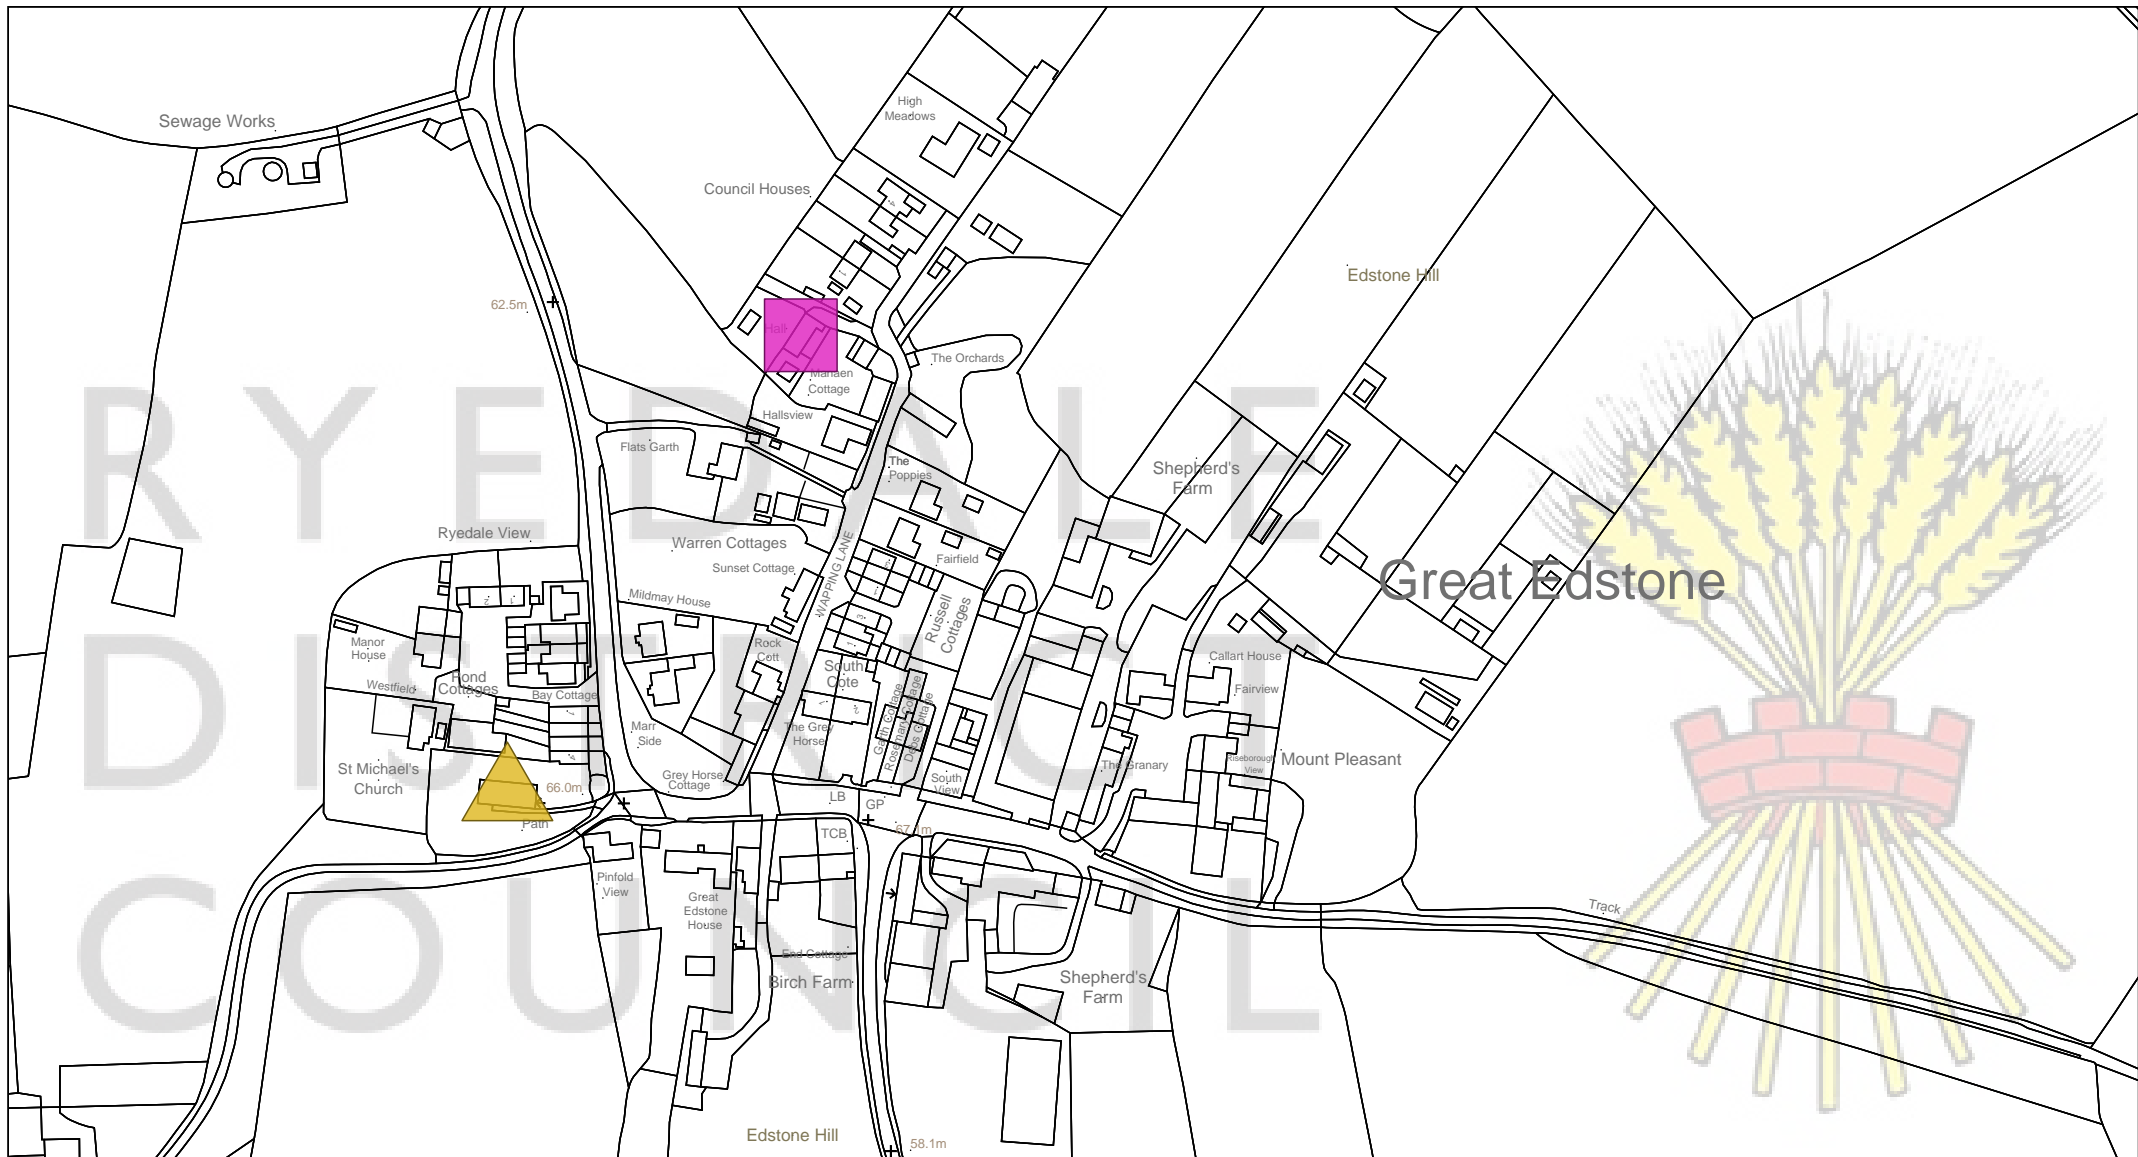

Edstone

Ryedale District Council
Ryedale House
Malton
North Yorkshire
YO17 7HH

Tel: (01653) 600666
Email: localplan@ryedale.gov.uk
Website: www.ryedale.gov.uk

Facility/Service	
	Church
	Village Hall

Scale: 1:2500