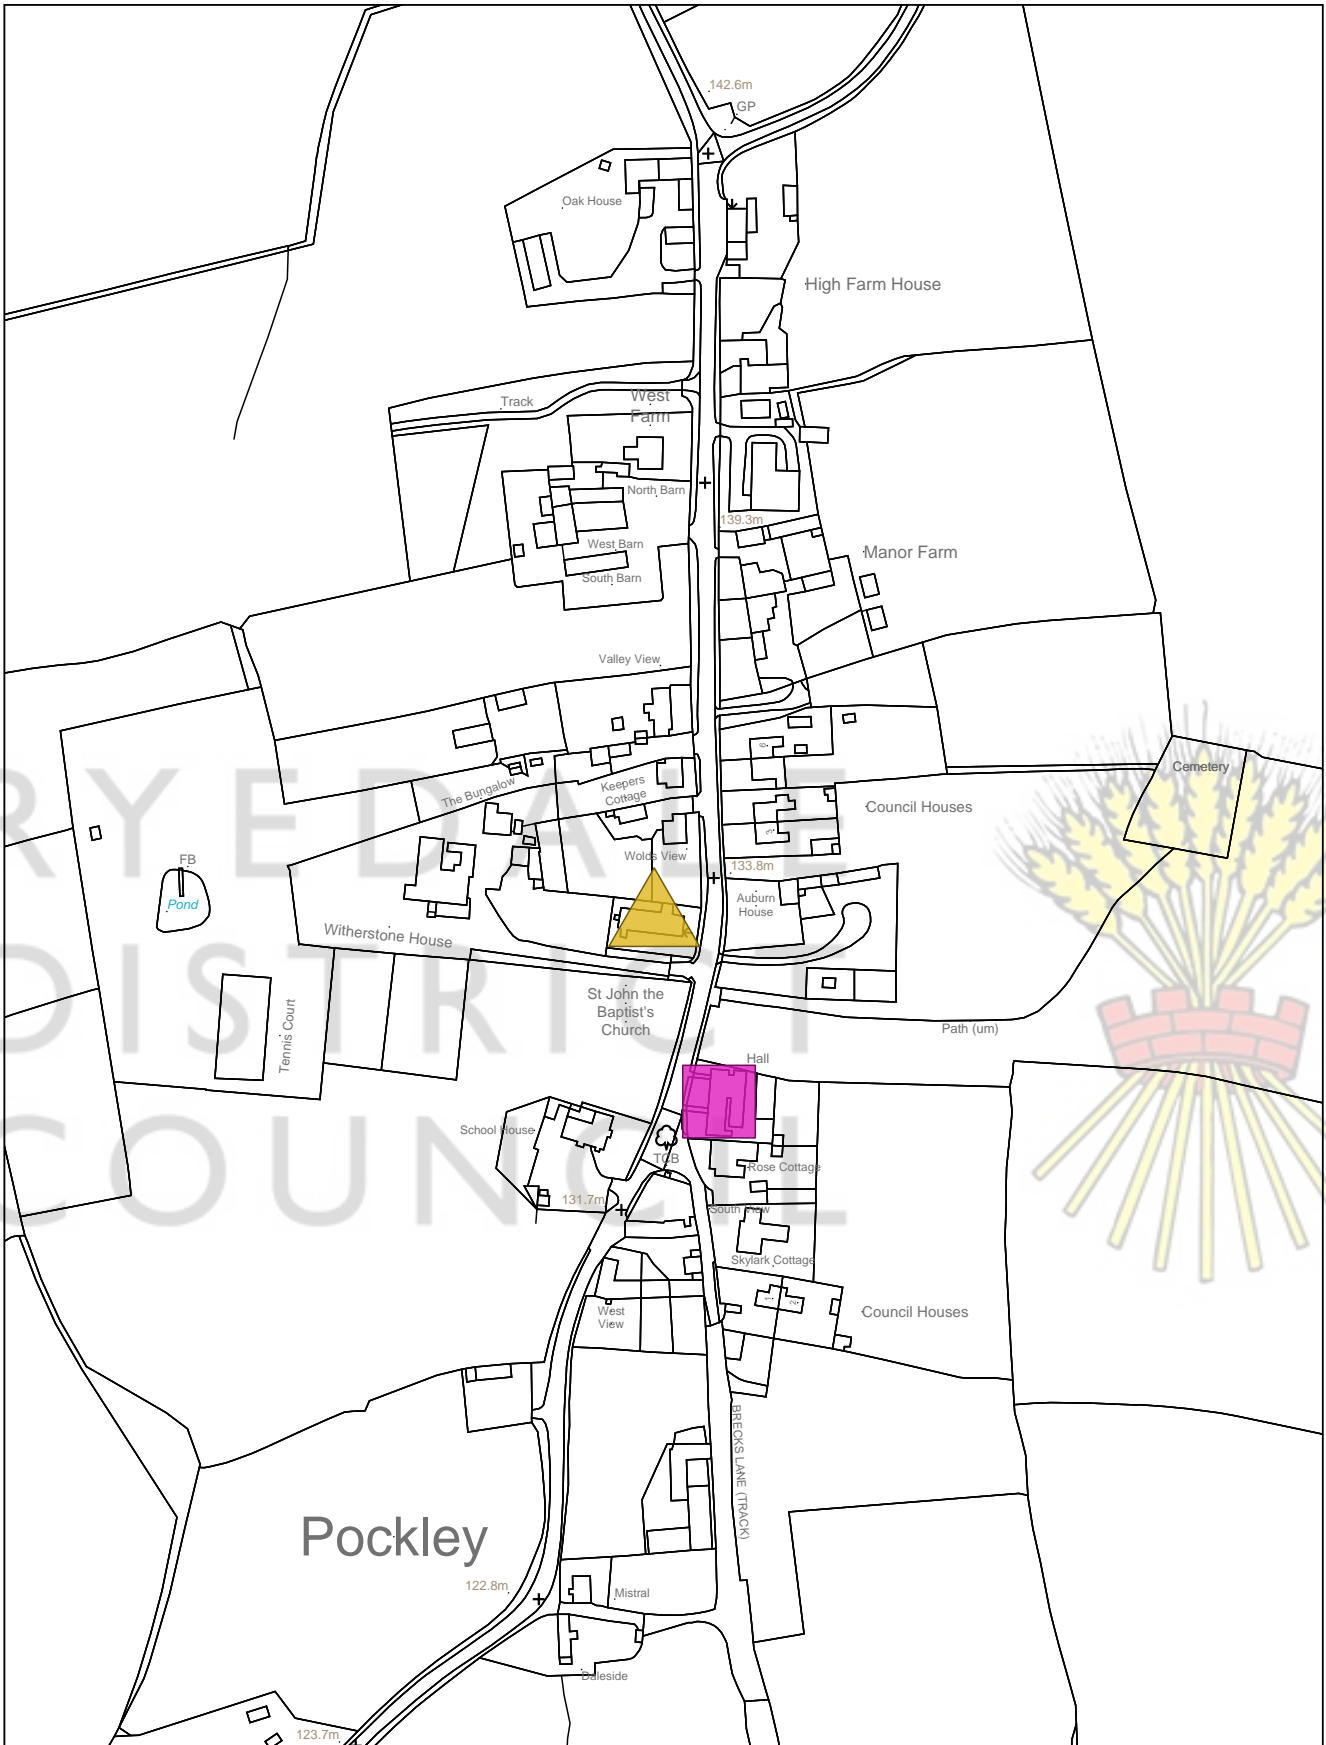

Pockley

Ryedale District Council
Ryedale House
Malton
North Yorkshire
YO17 7HH

Tel: (01653) 600666
Email: localplan@ryedale.gov.uk
Website: www.ryedale.gov.uk

Facility/Service

- Church
- Village Hall

Scale: 1:2500