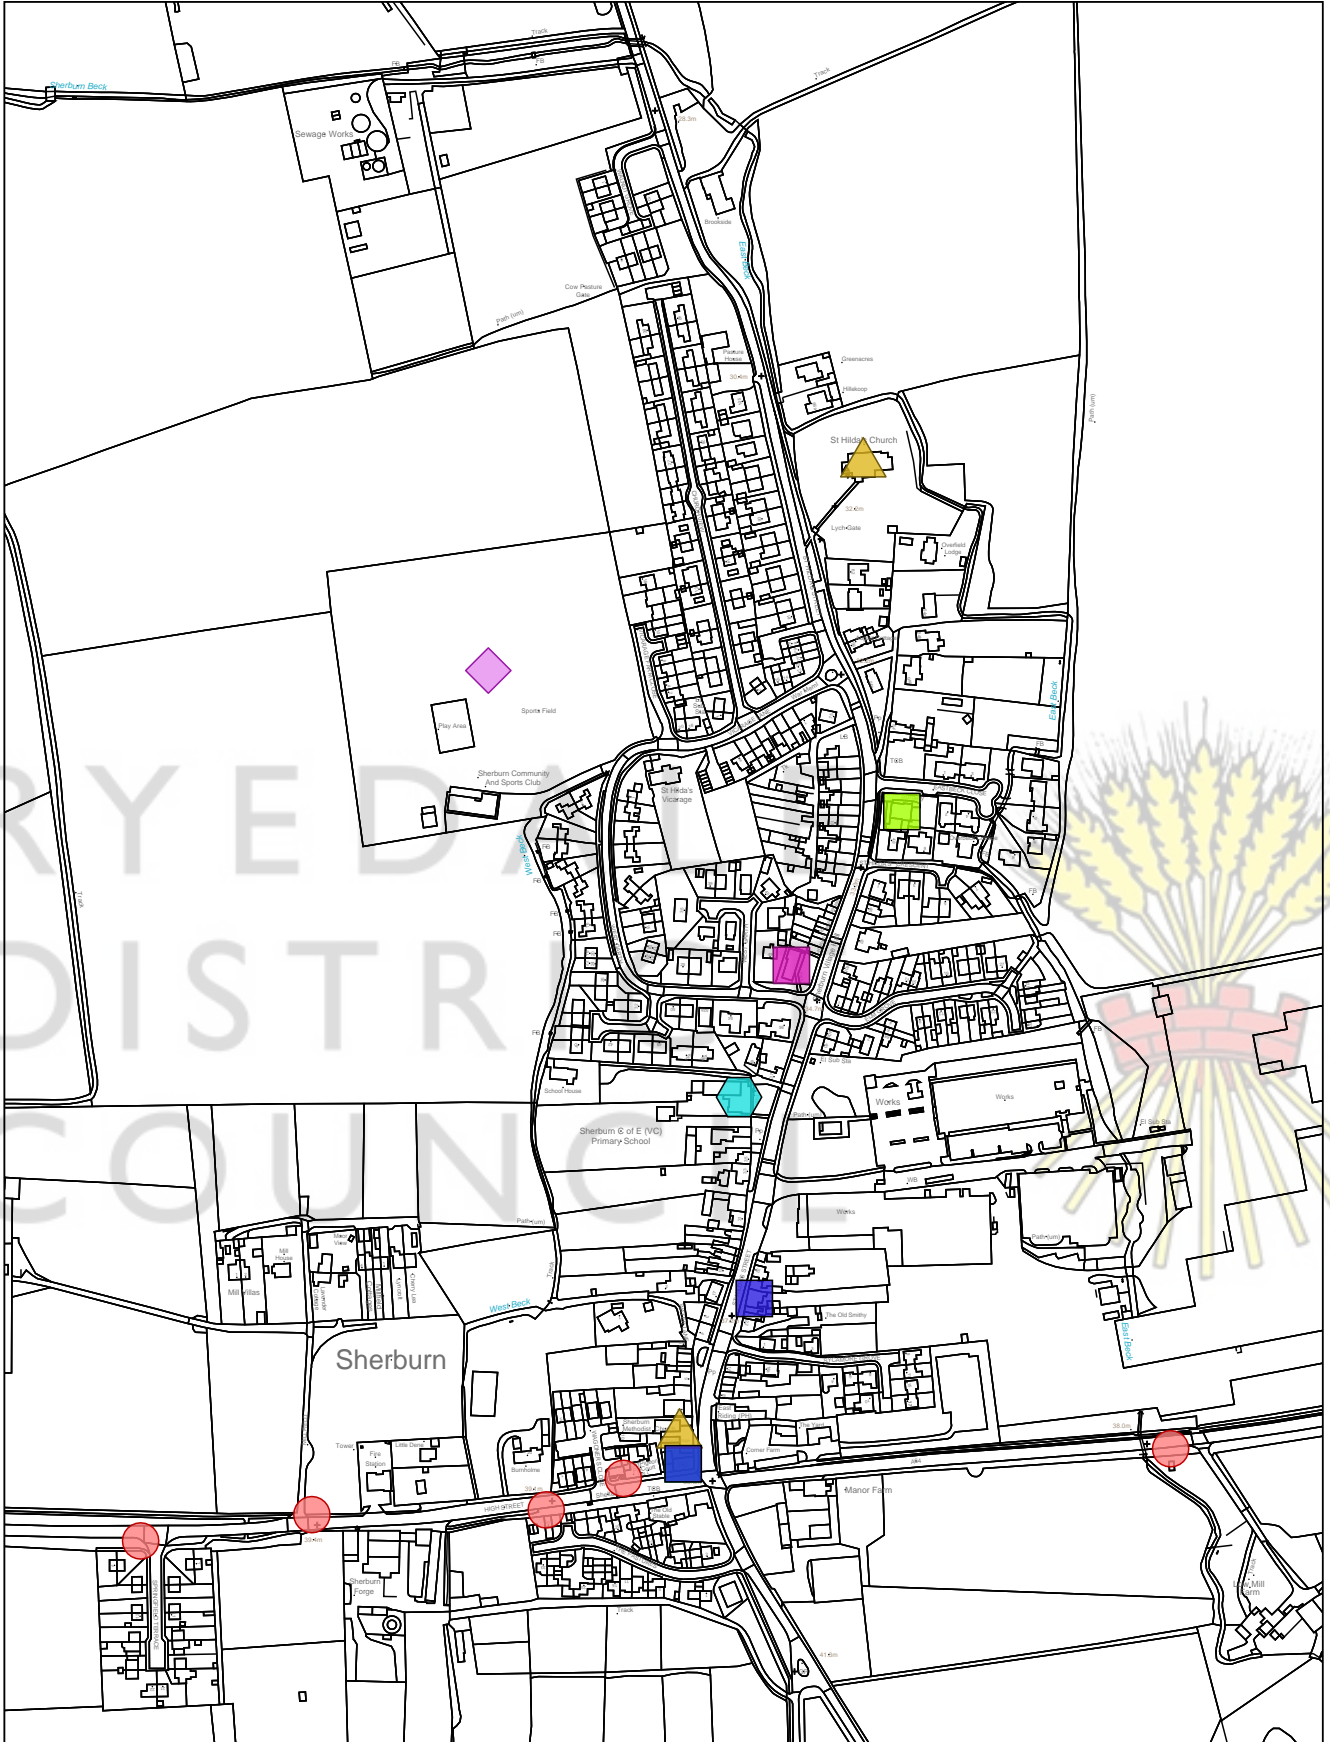

Sherburn

Ryedale District Council
Ryedale House
Malton
North Yorkshire
YO17 7HH

Tel: (01653) 600666
Email: localplan@ryedale.gov.uk
Website: www.ryedale.gov.uk

Facility/Service	
	Bus Stop
	Church
	Doctors Surgery
	Post Office
	Primary School
	Shop
	Sports Field
	Village Hall

Scale: 1:4999