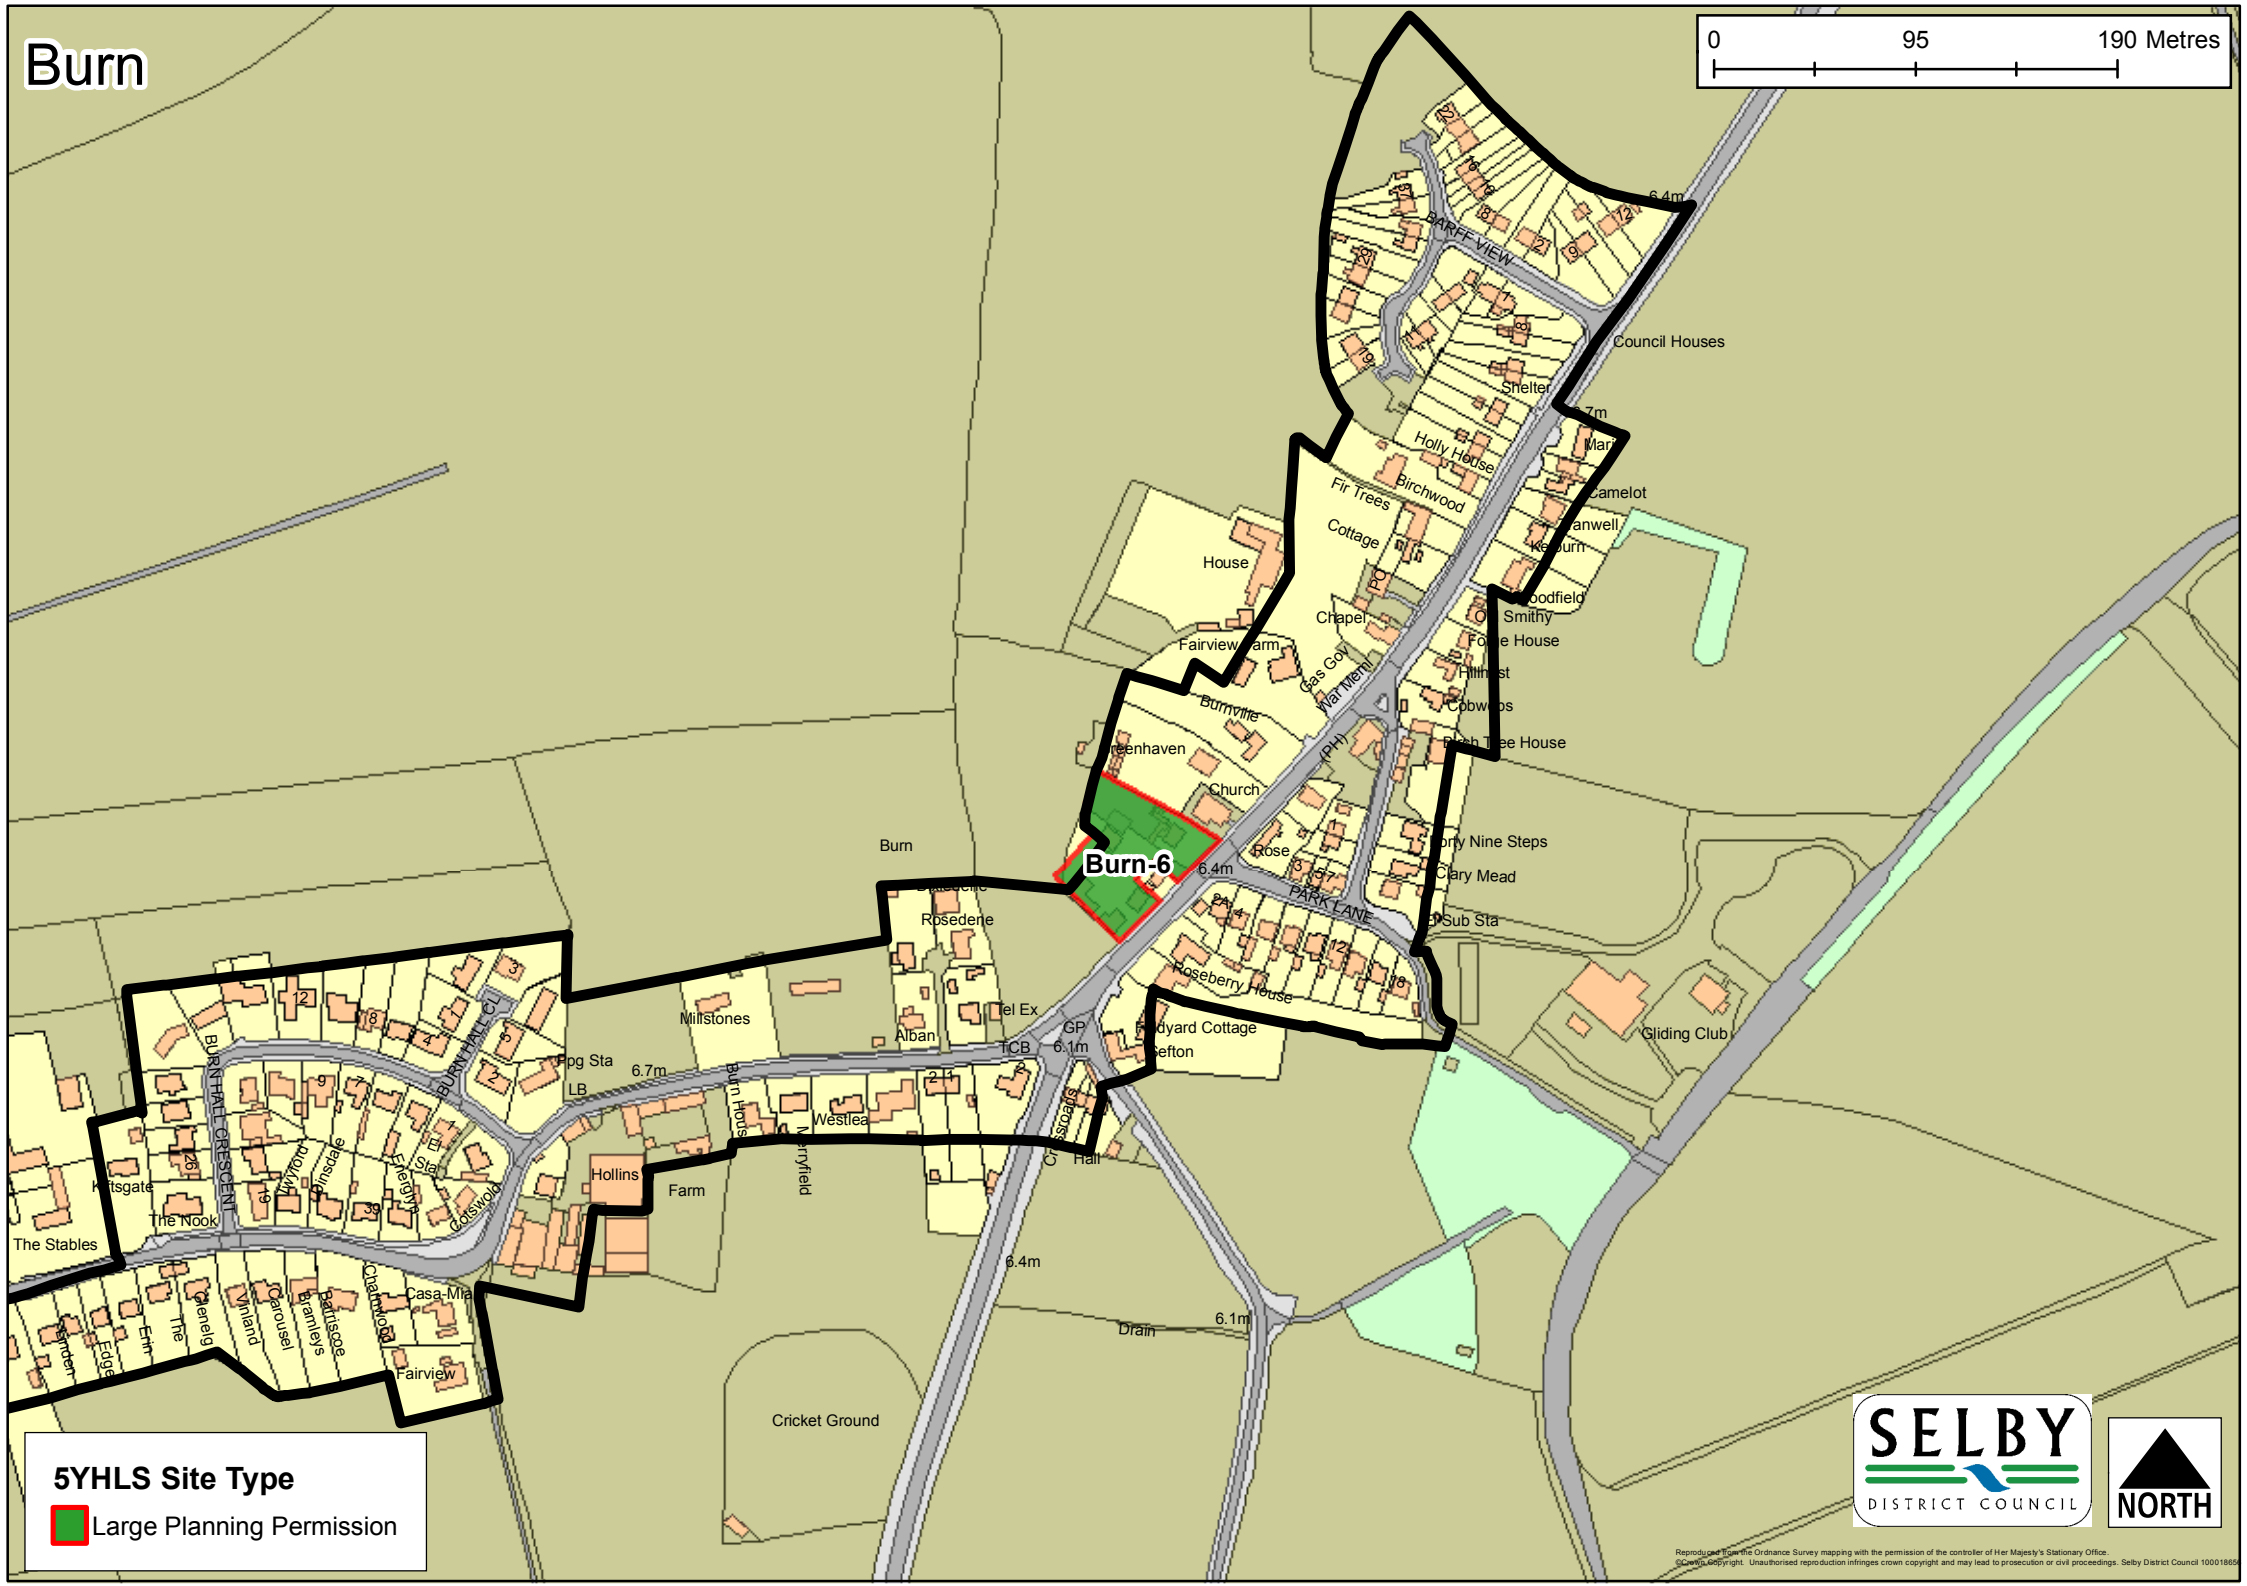

Burn

5YHLS Site Type
Large Planning Permission