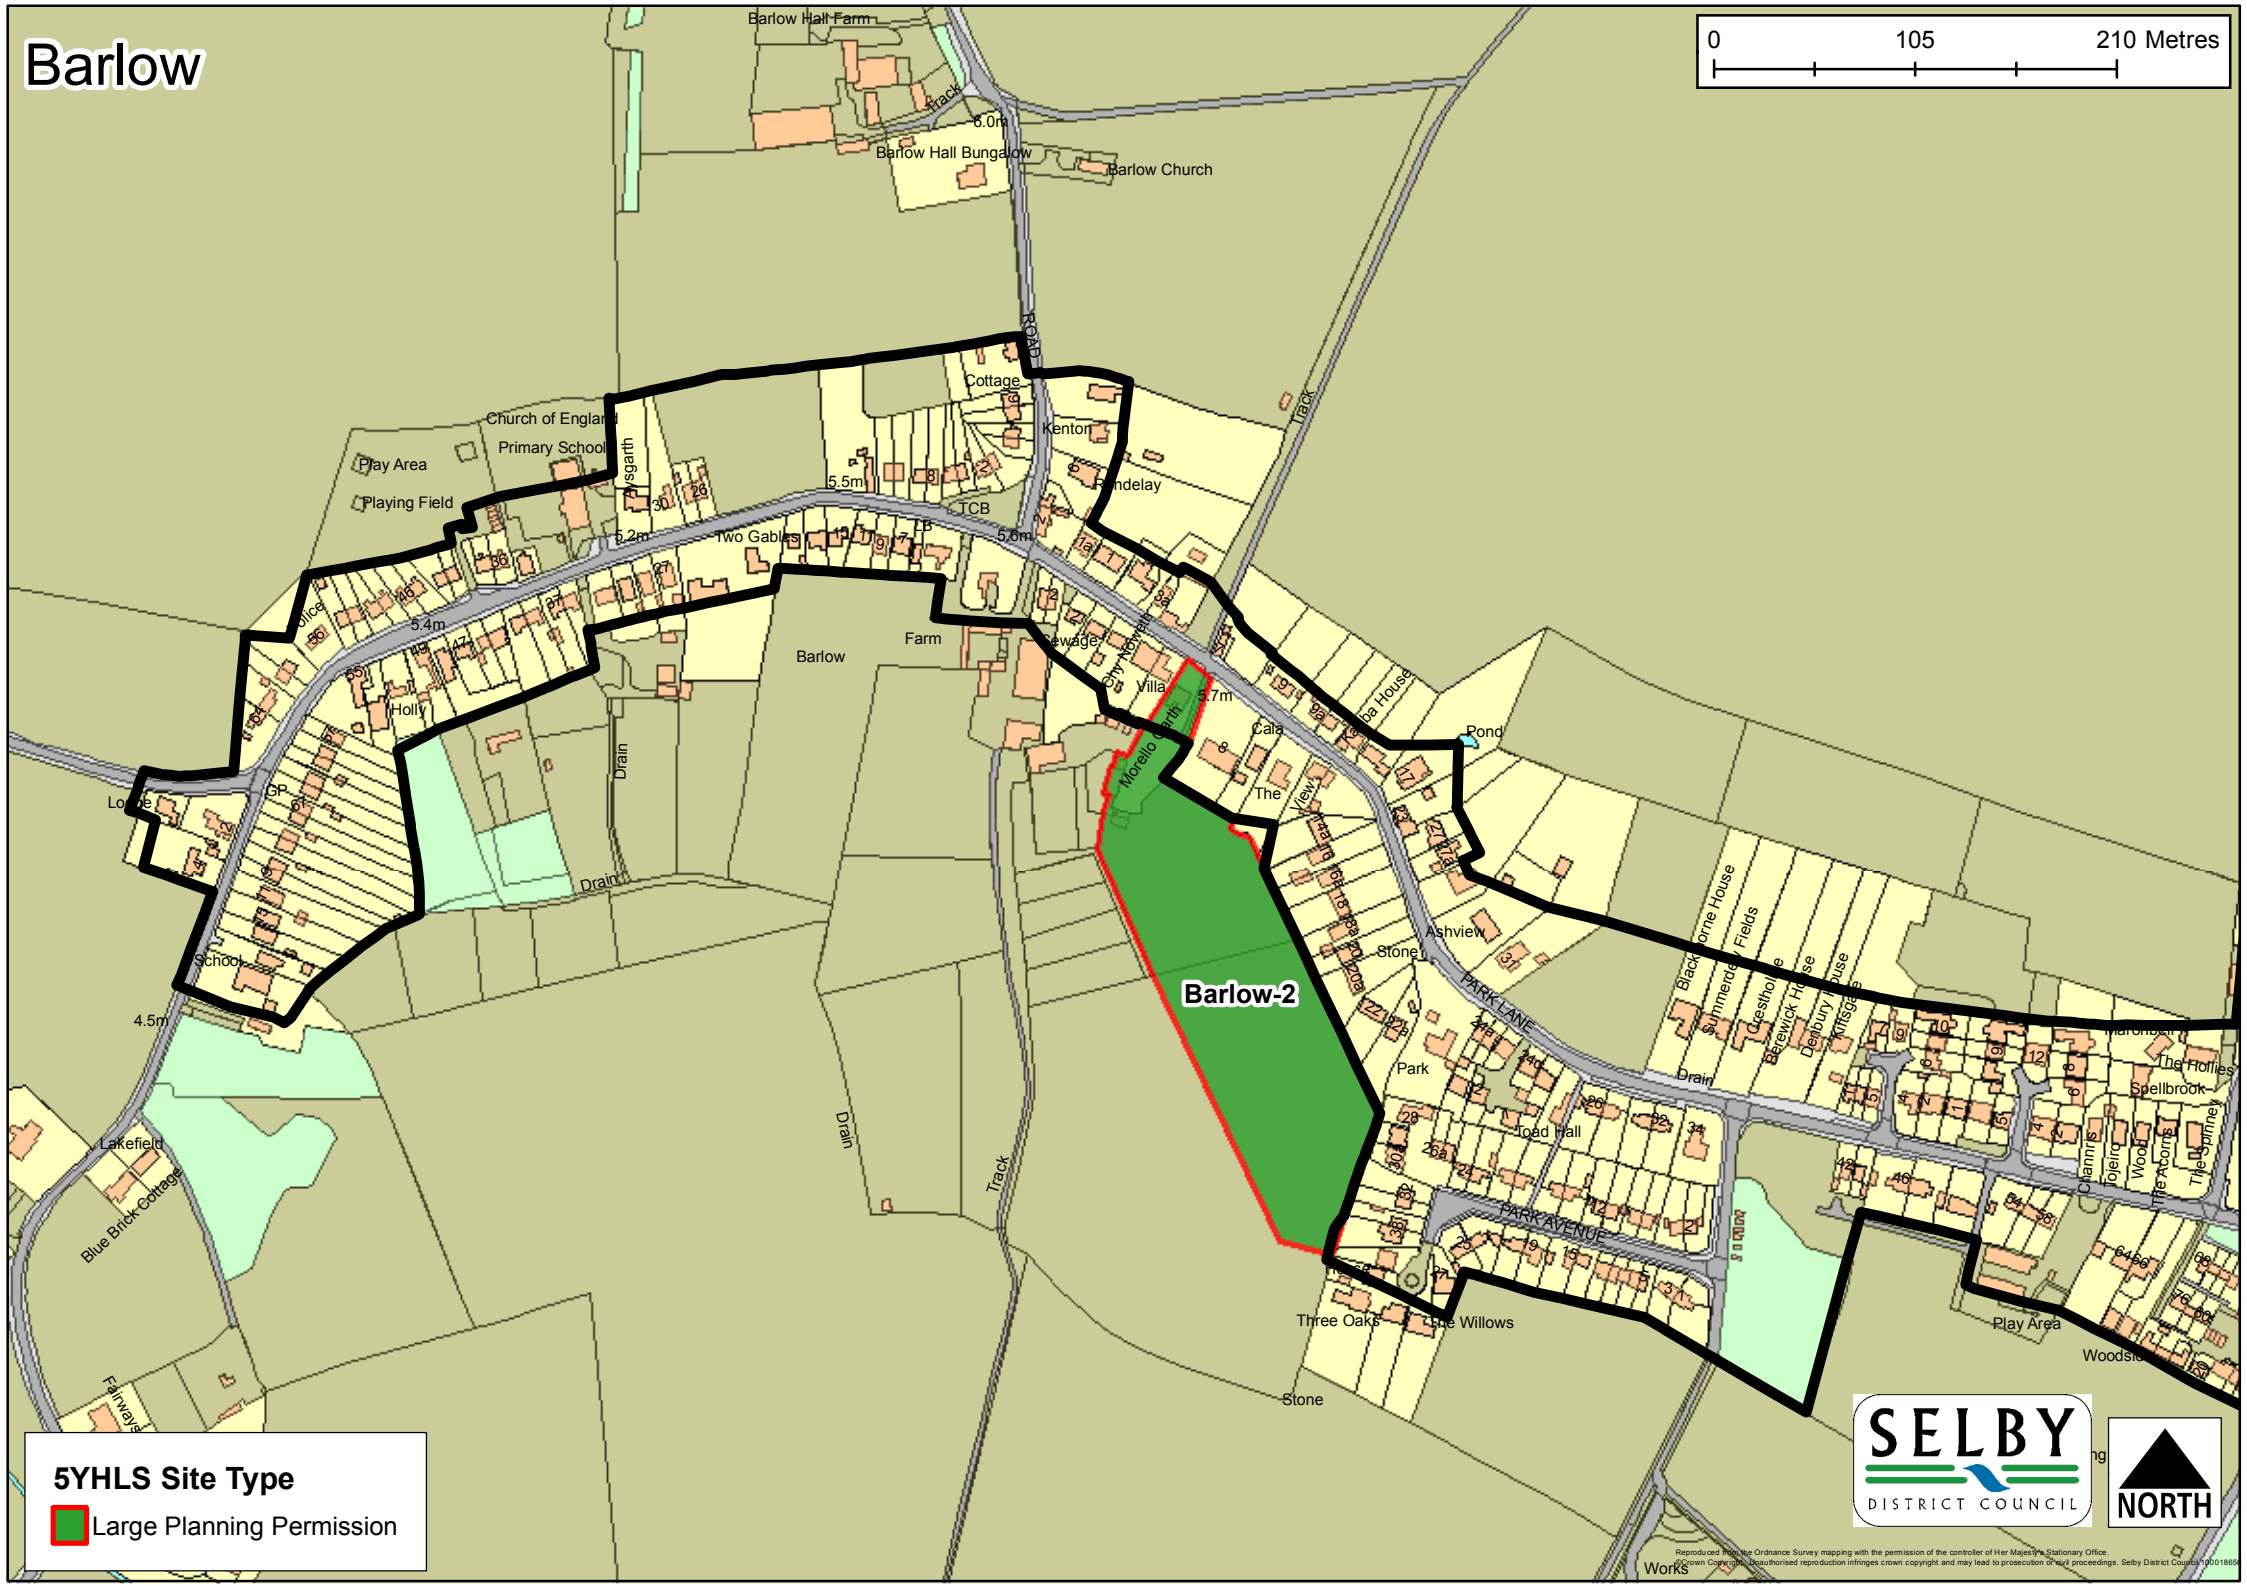

Barlow

5YHLS Site Type
Large Planning Permission