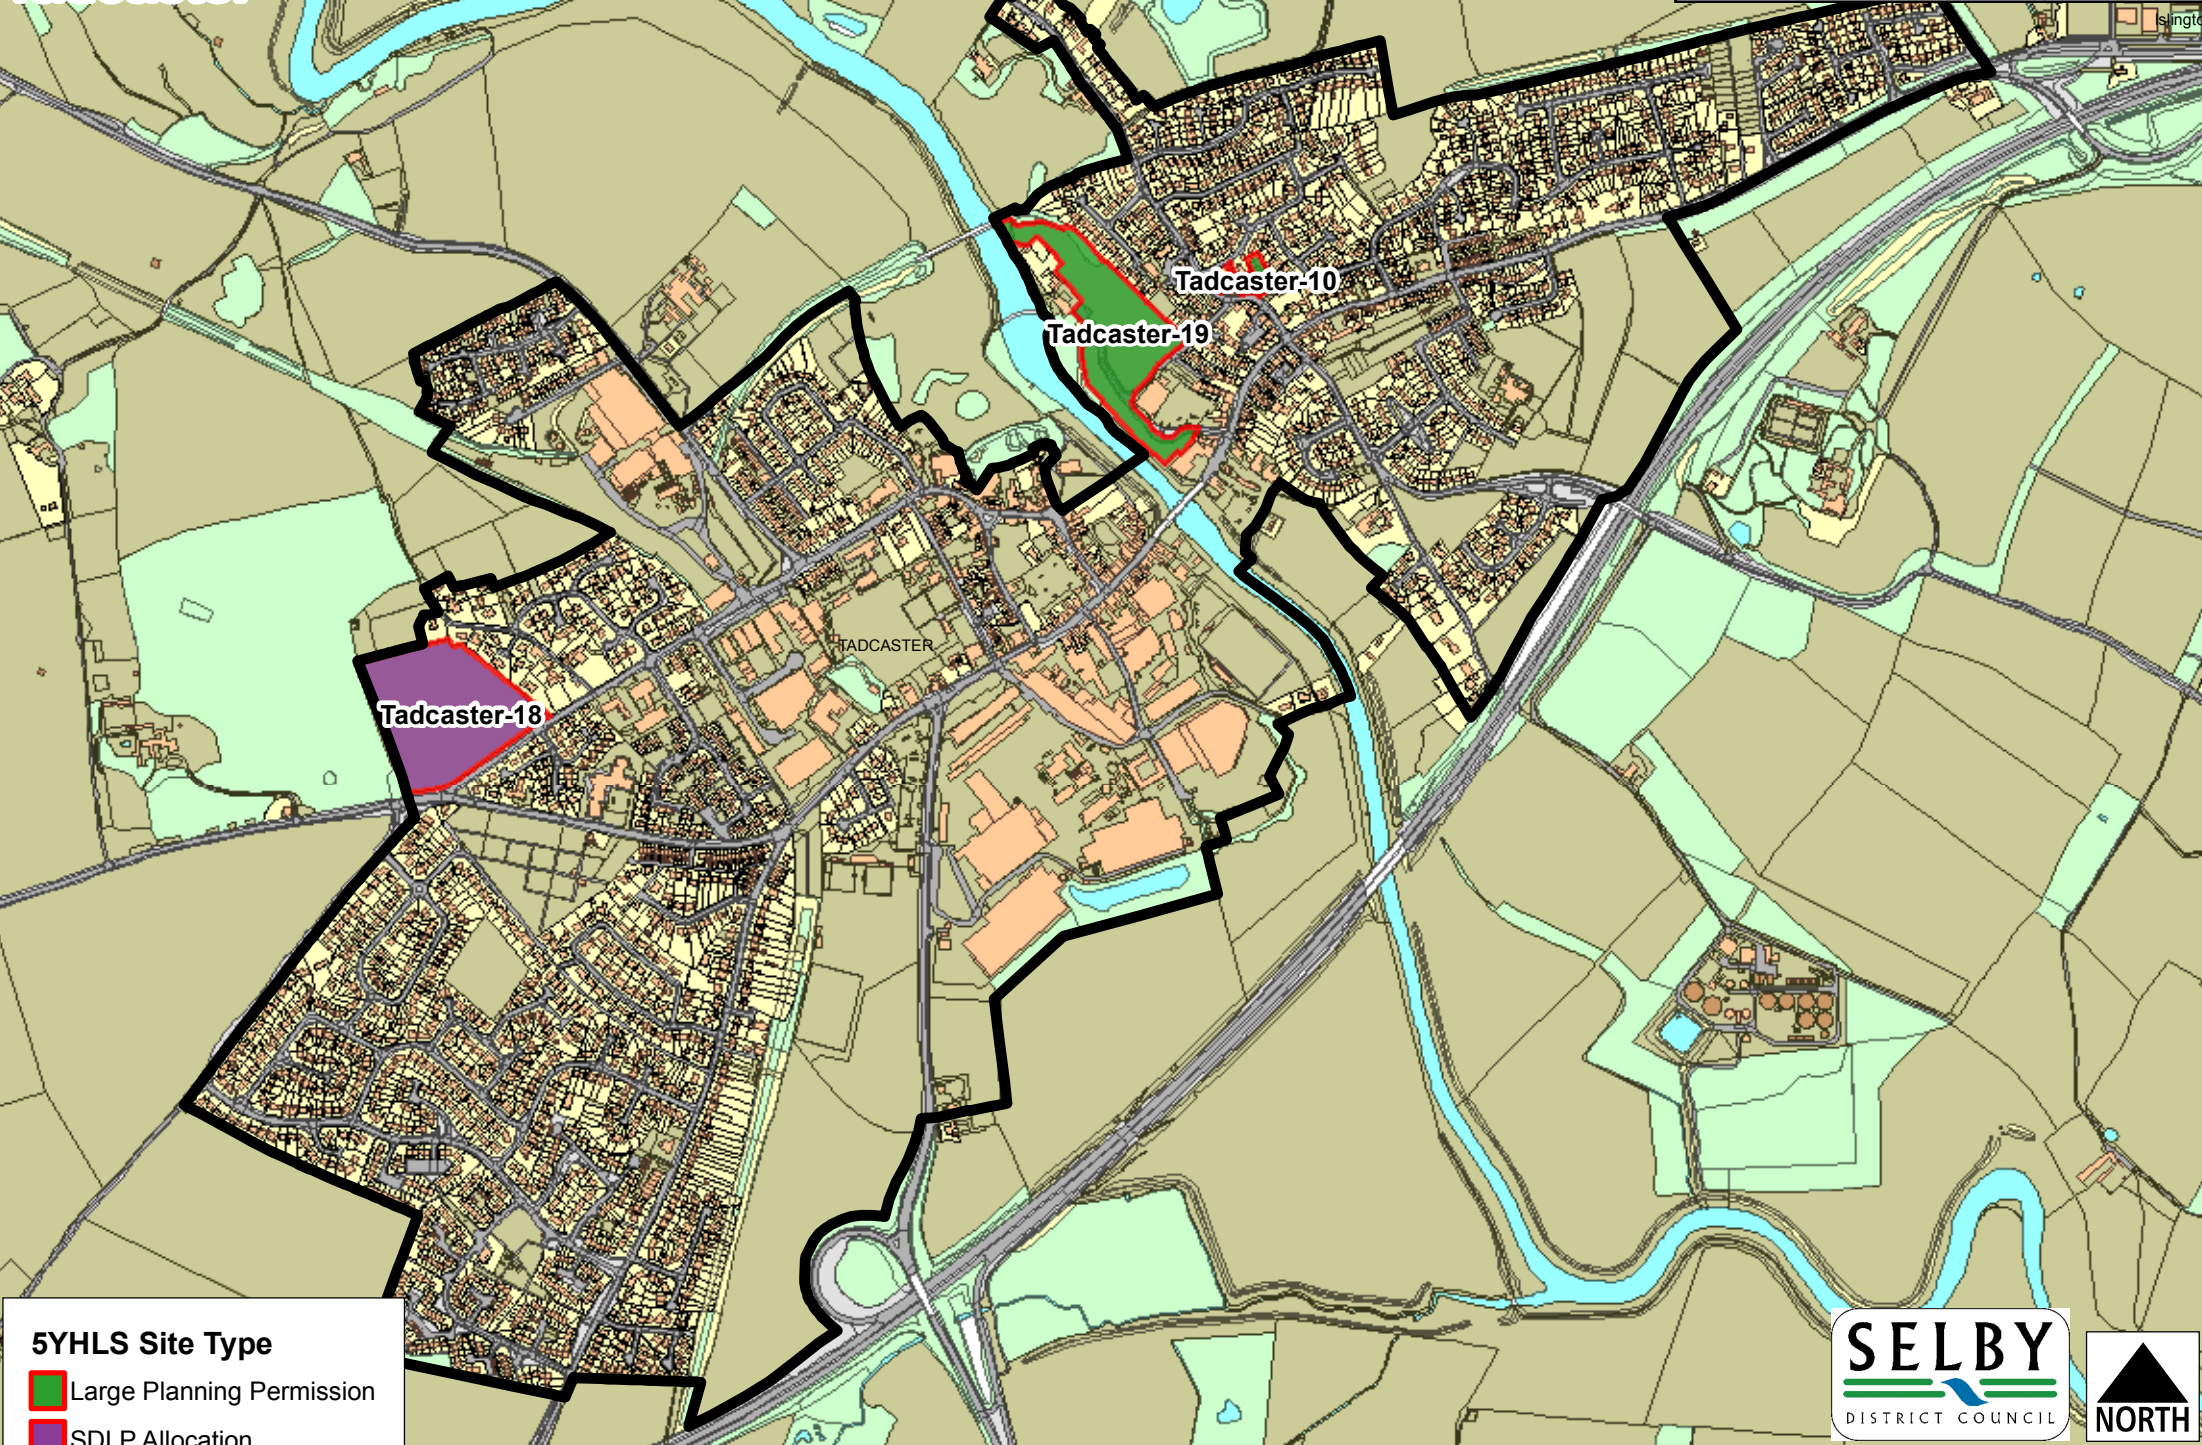

Tadcaster

5YHLS Site Type

- Large Planning Permission
- SDLP Allocation