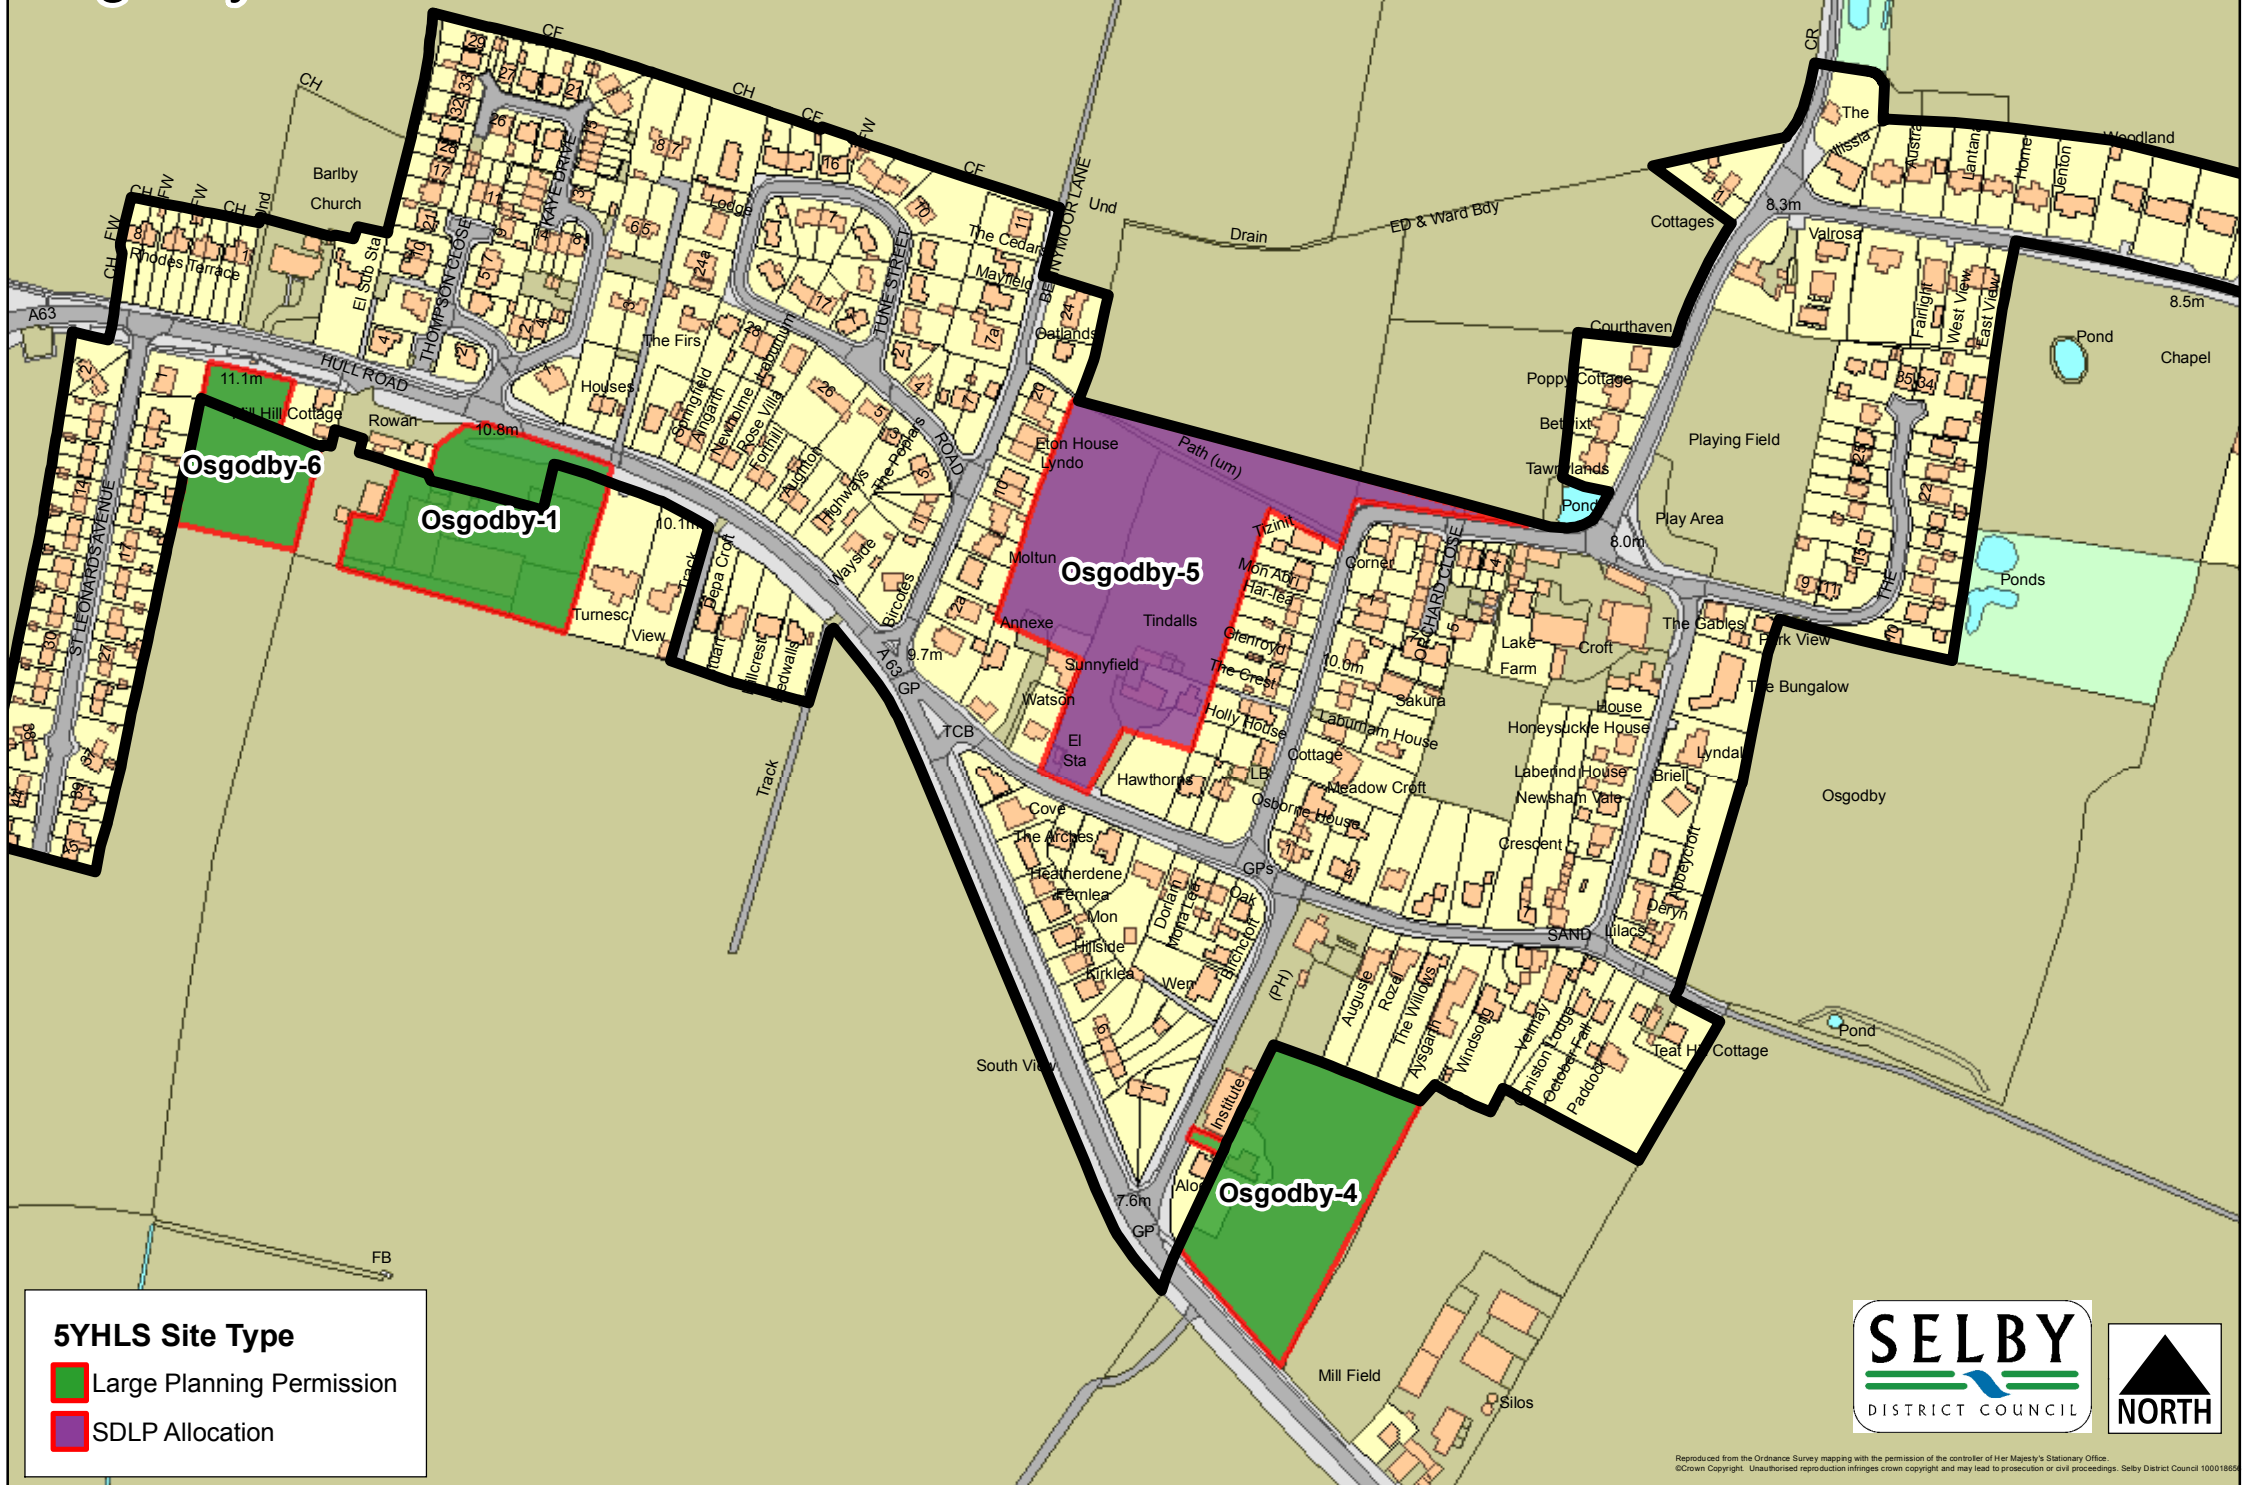

Osgodby

5YHLS Site Type

- Large Planning Permission
- SDLP Allocation