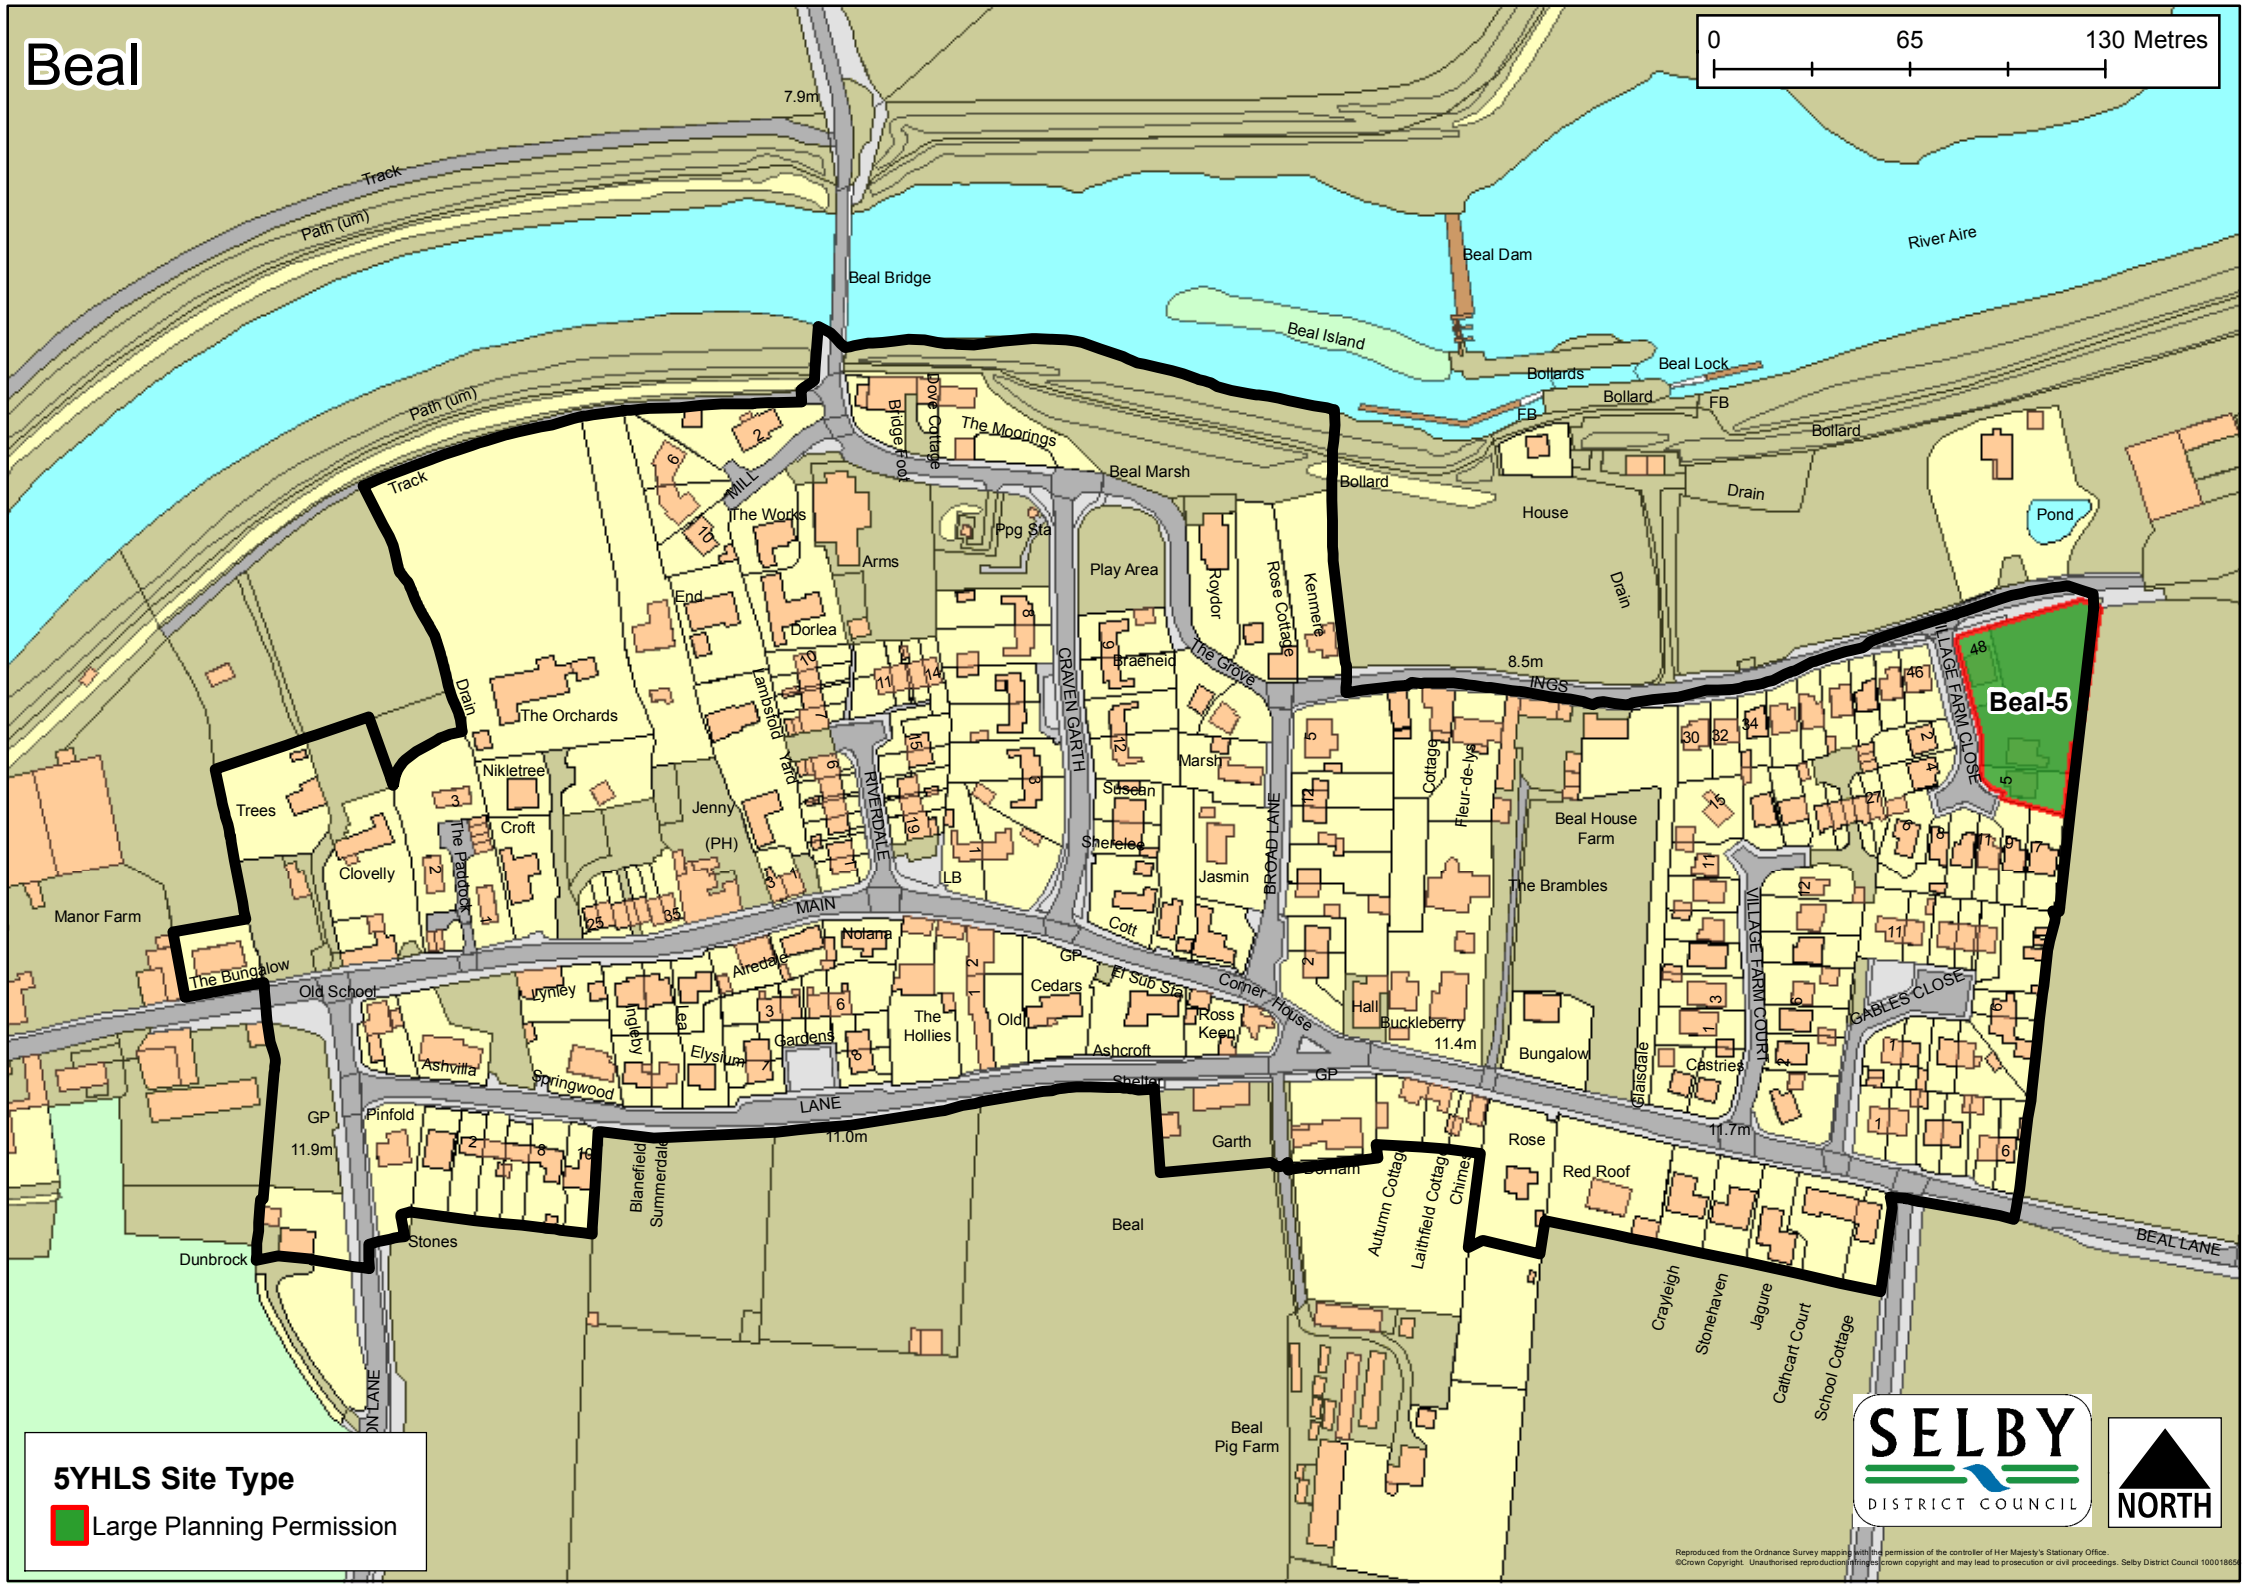

Beal

5YHLS Site Type
Large Planning Permission