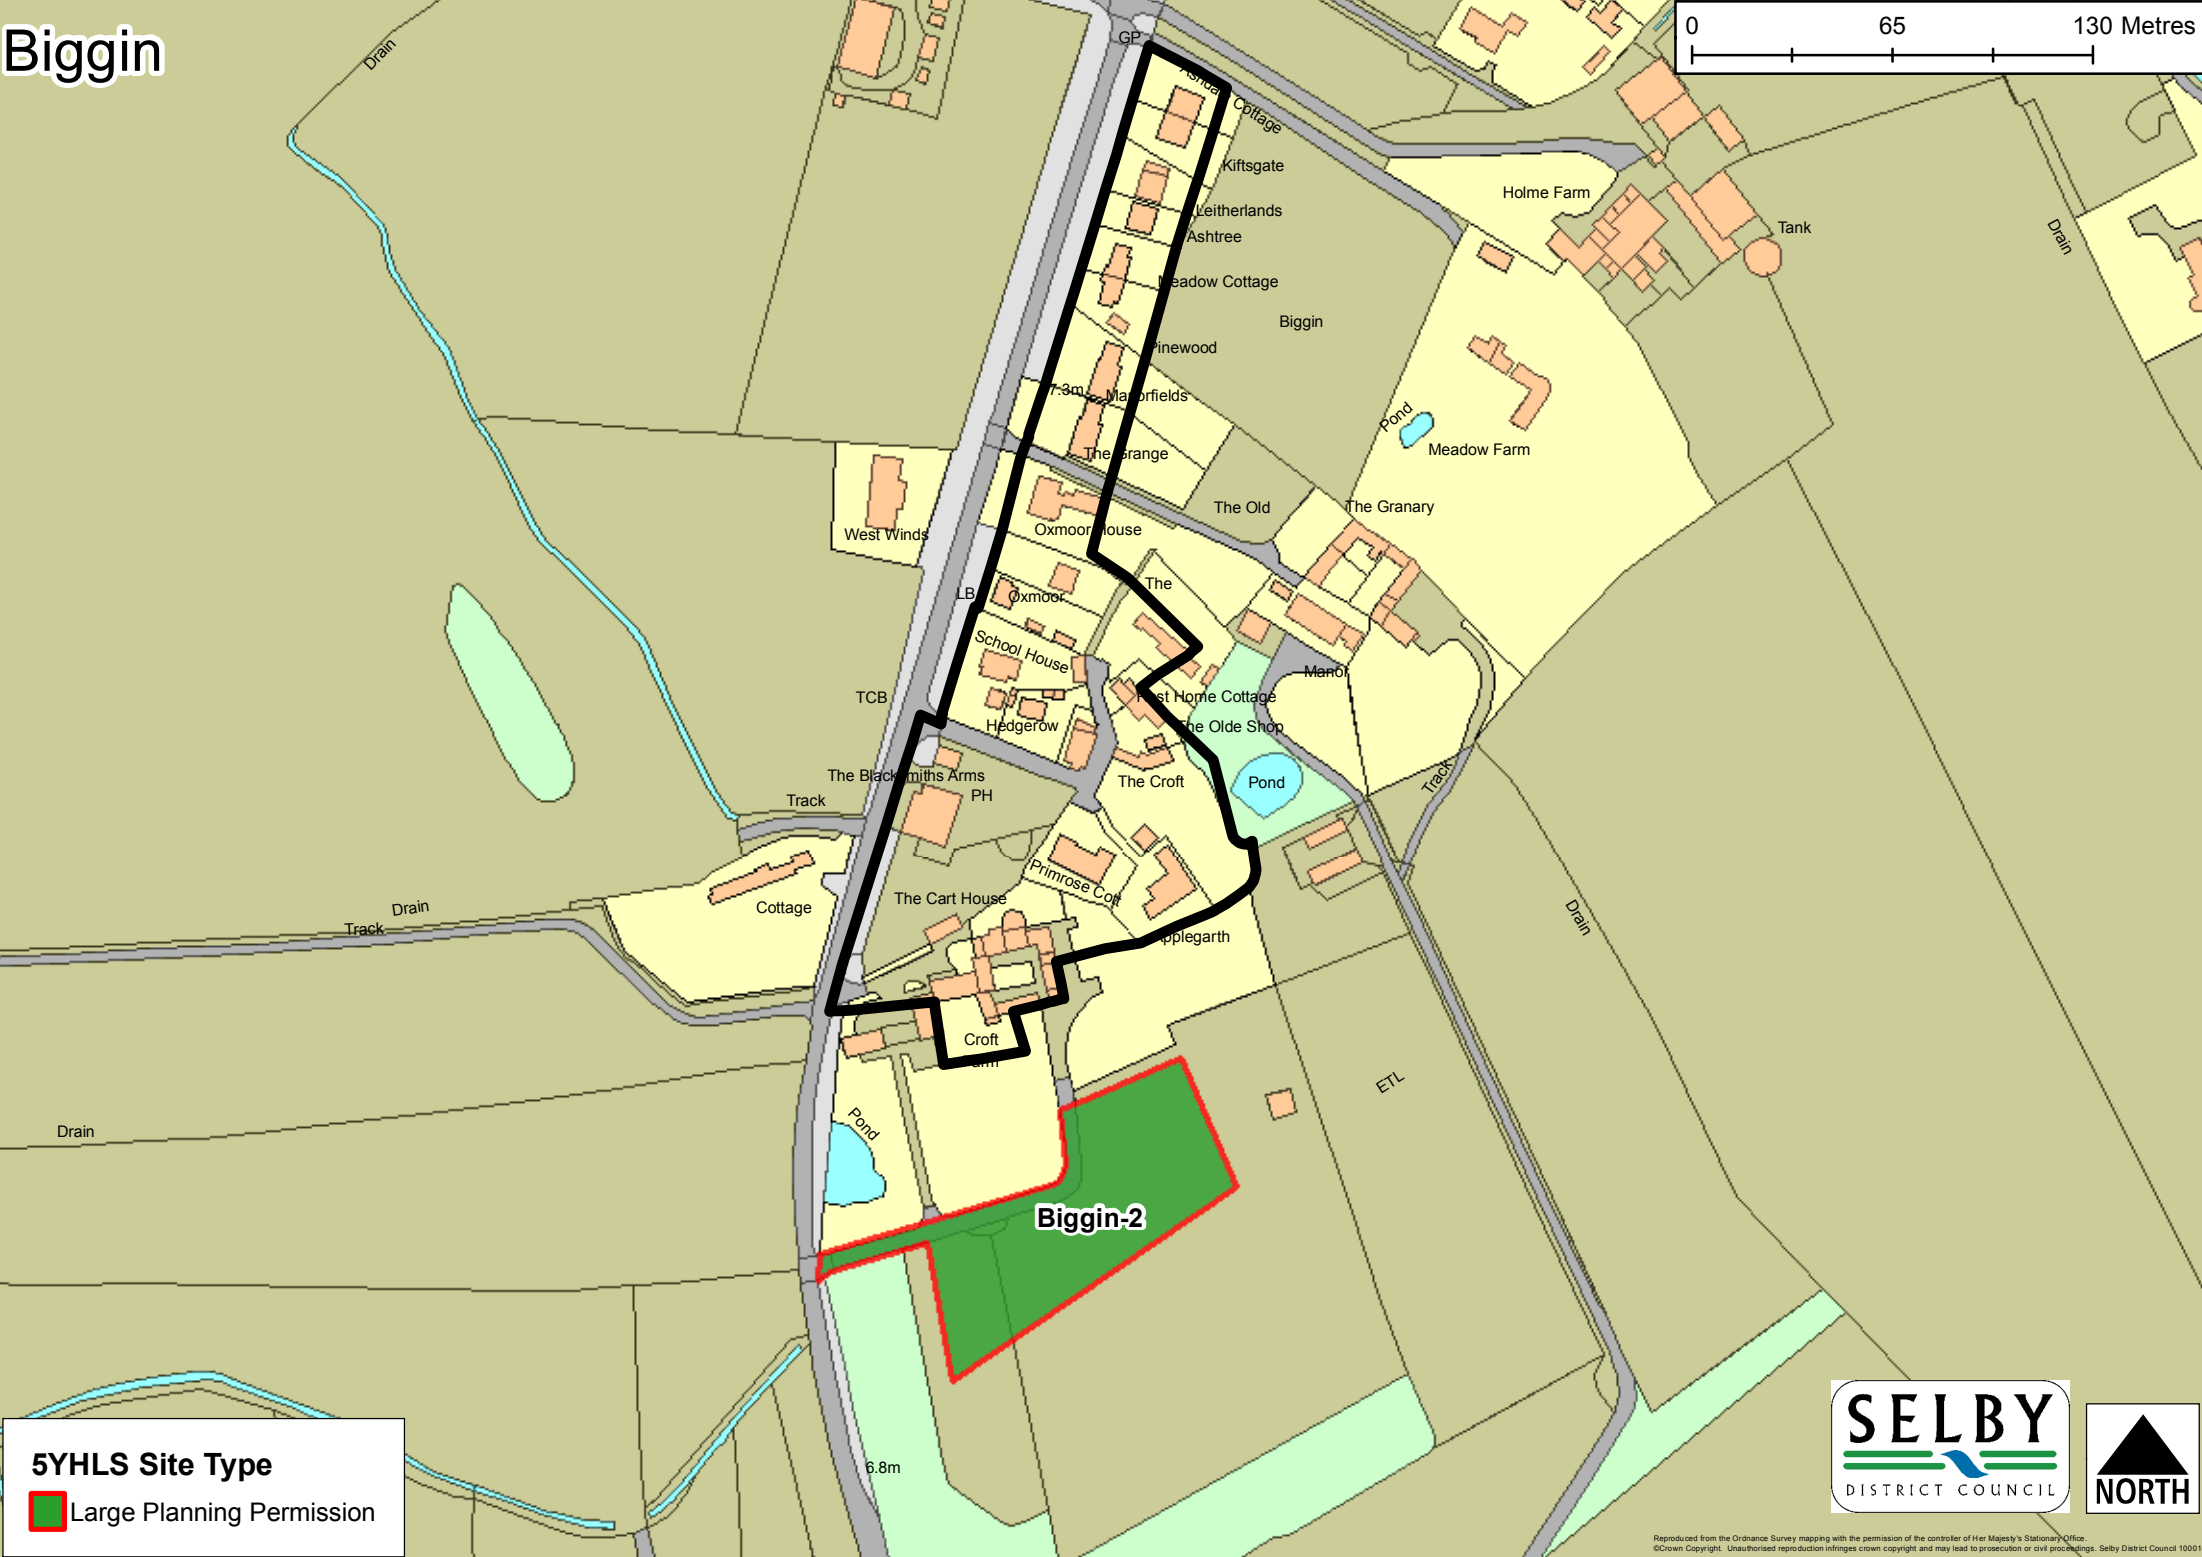

Biggin

5YHLS Site Type

- Large Planning Permission