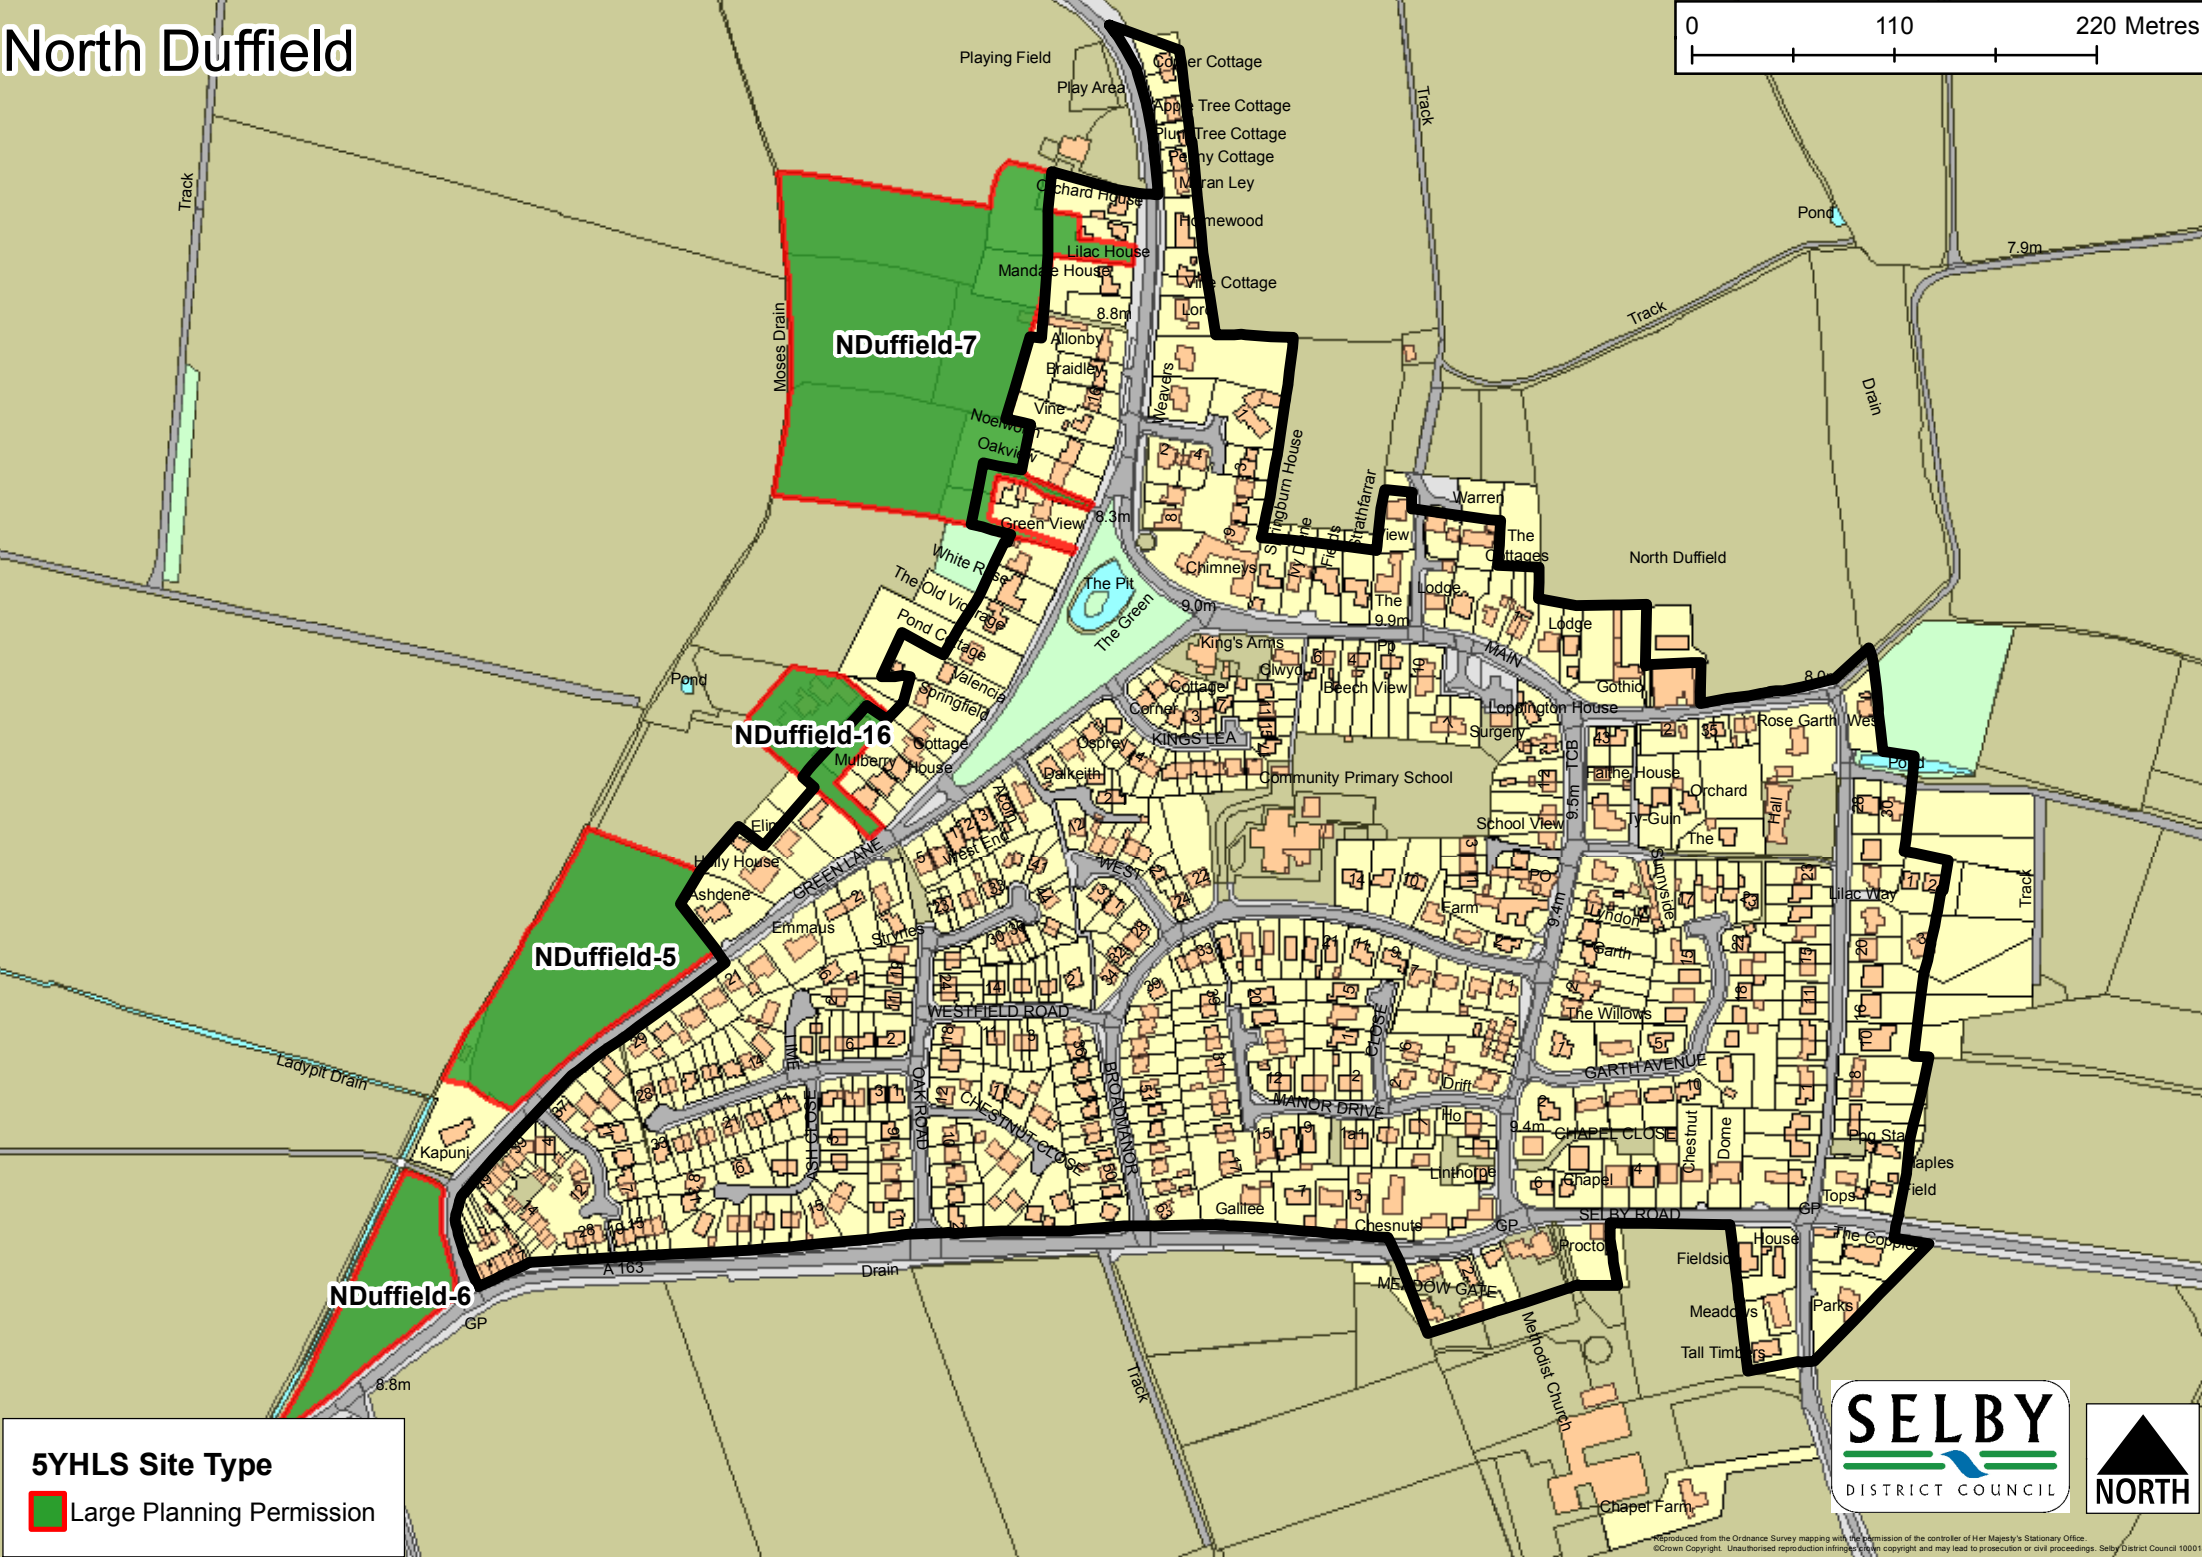

North Duffield

5YHLS Site Type

- Large Planning Permission