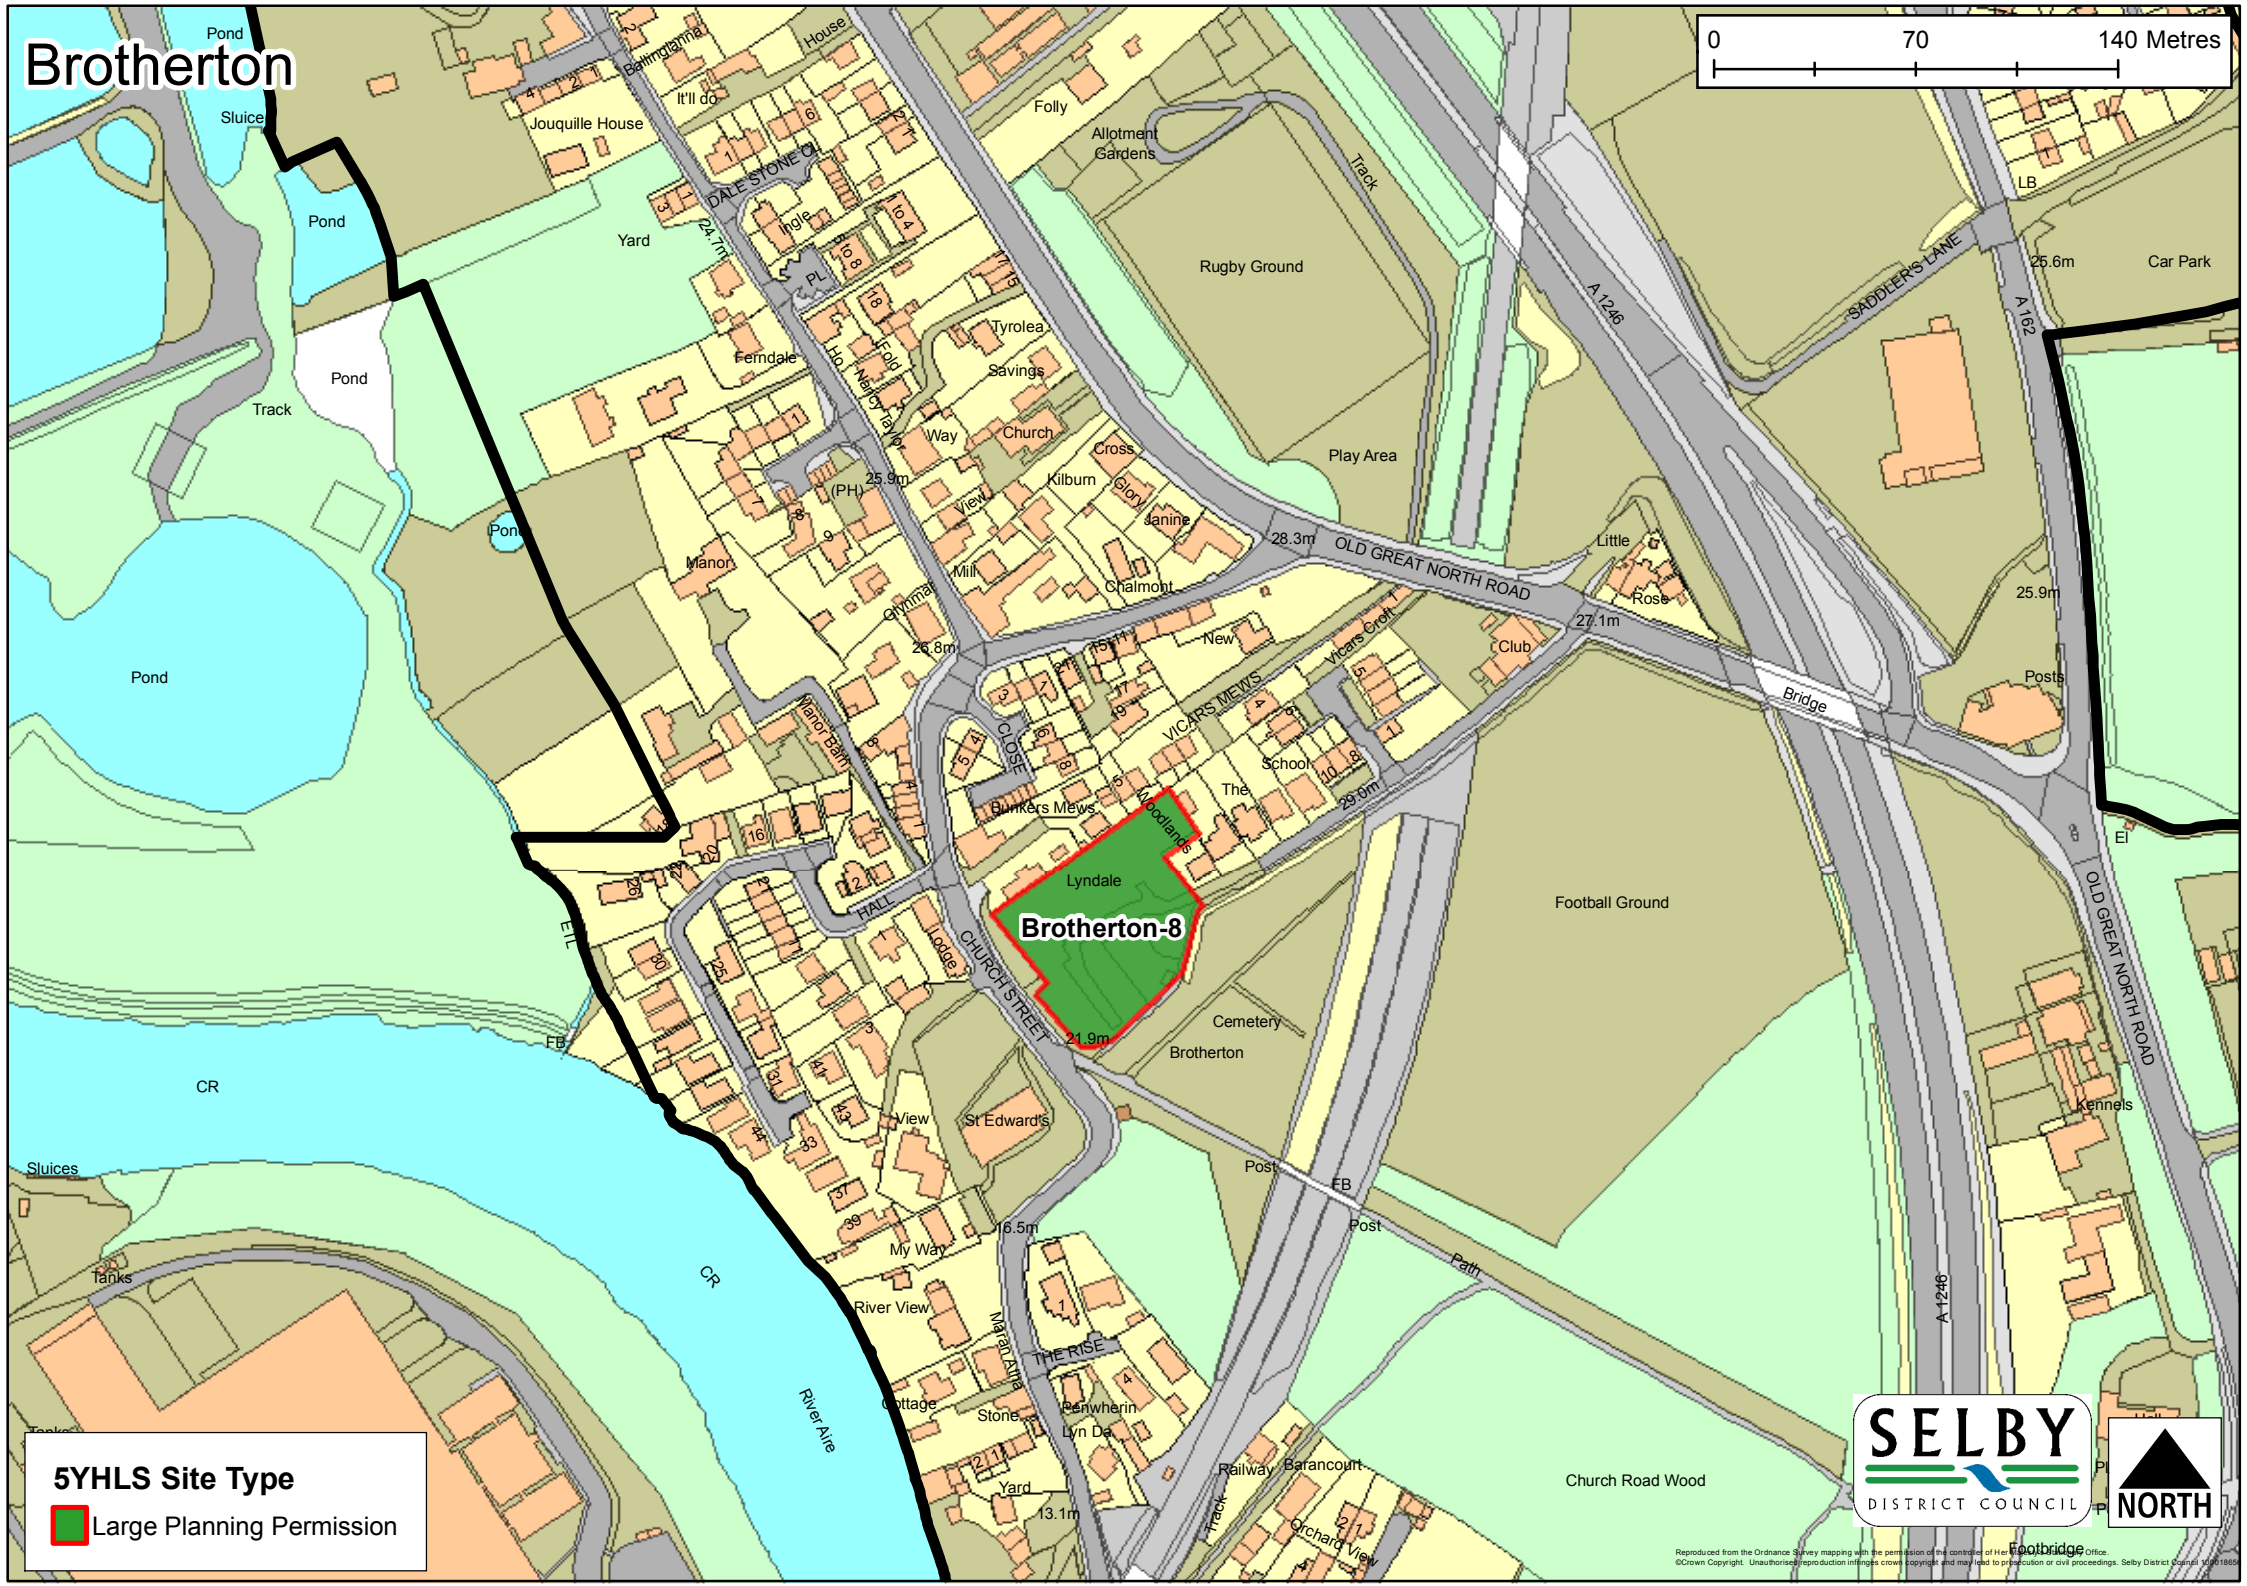

Brotherton

5YHLS Site Type

- Large Planning Permission

Brotherton-8