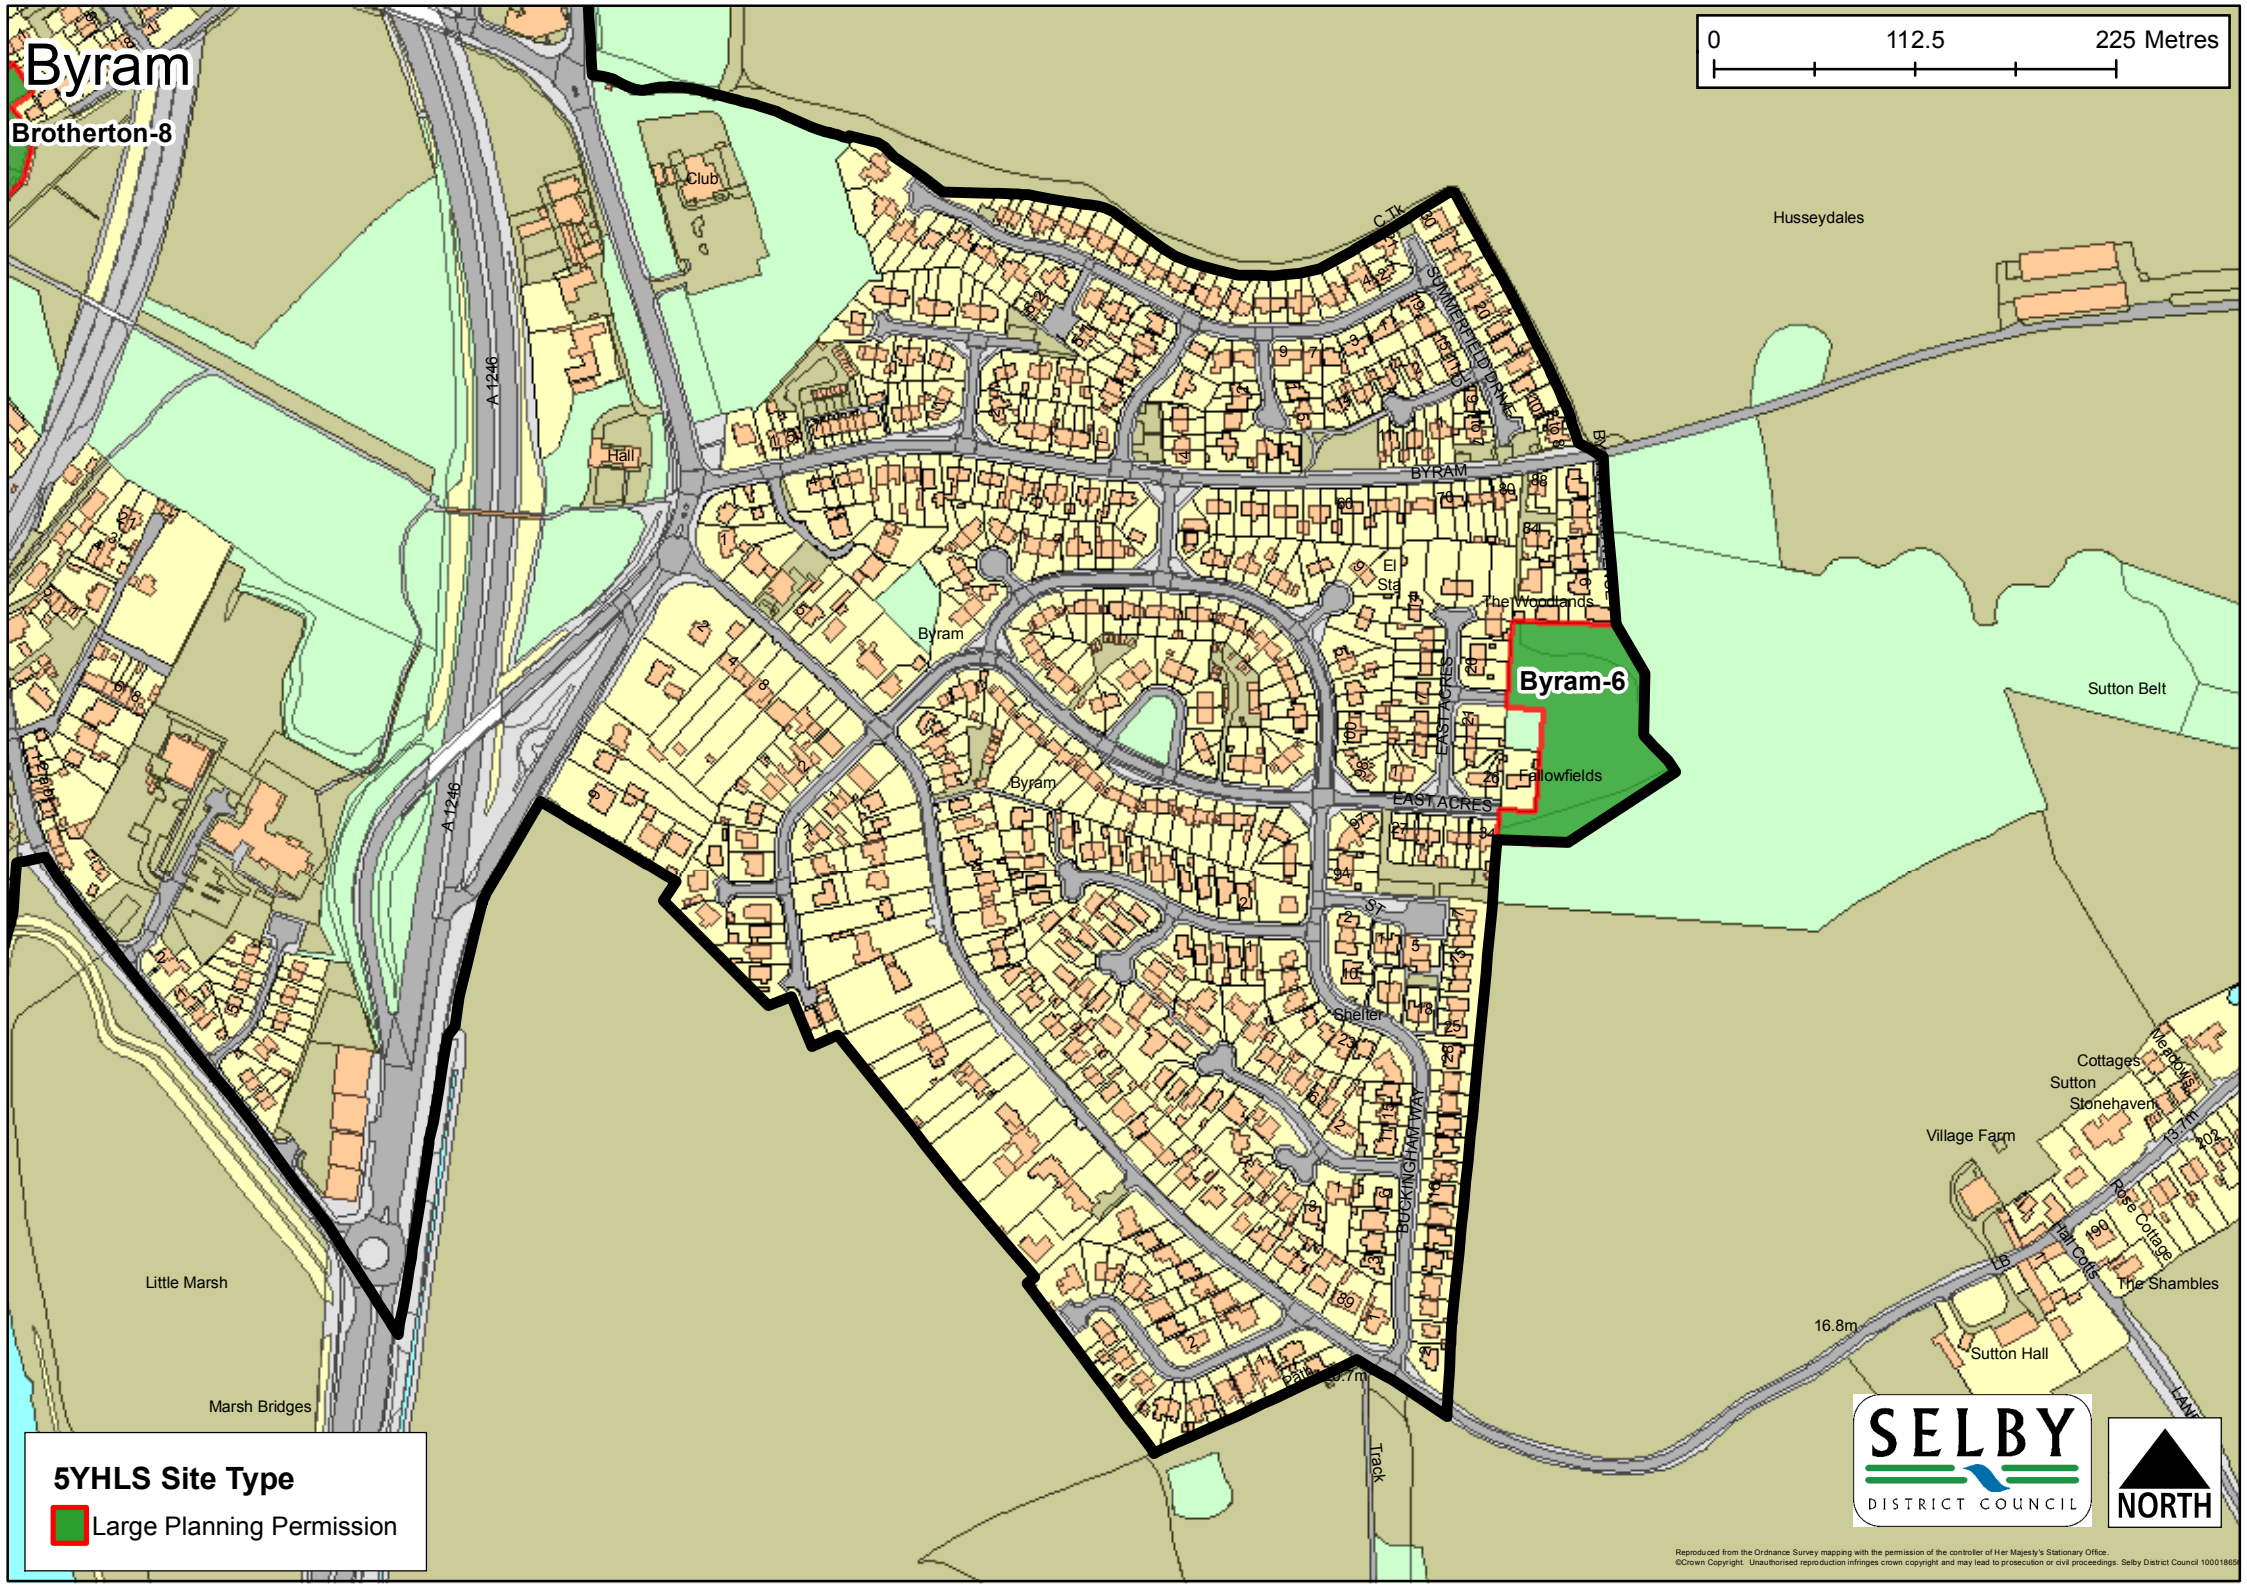

Byram

Brotherton-8

Byram-6

5YHLS Site Type
Large Planning Permission