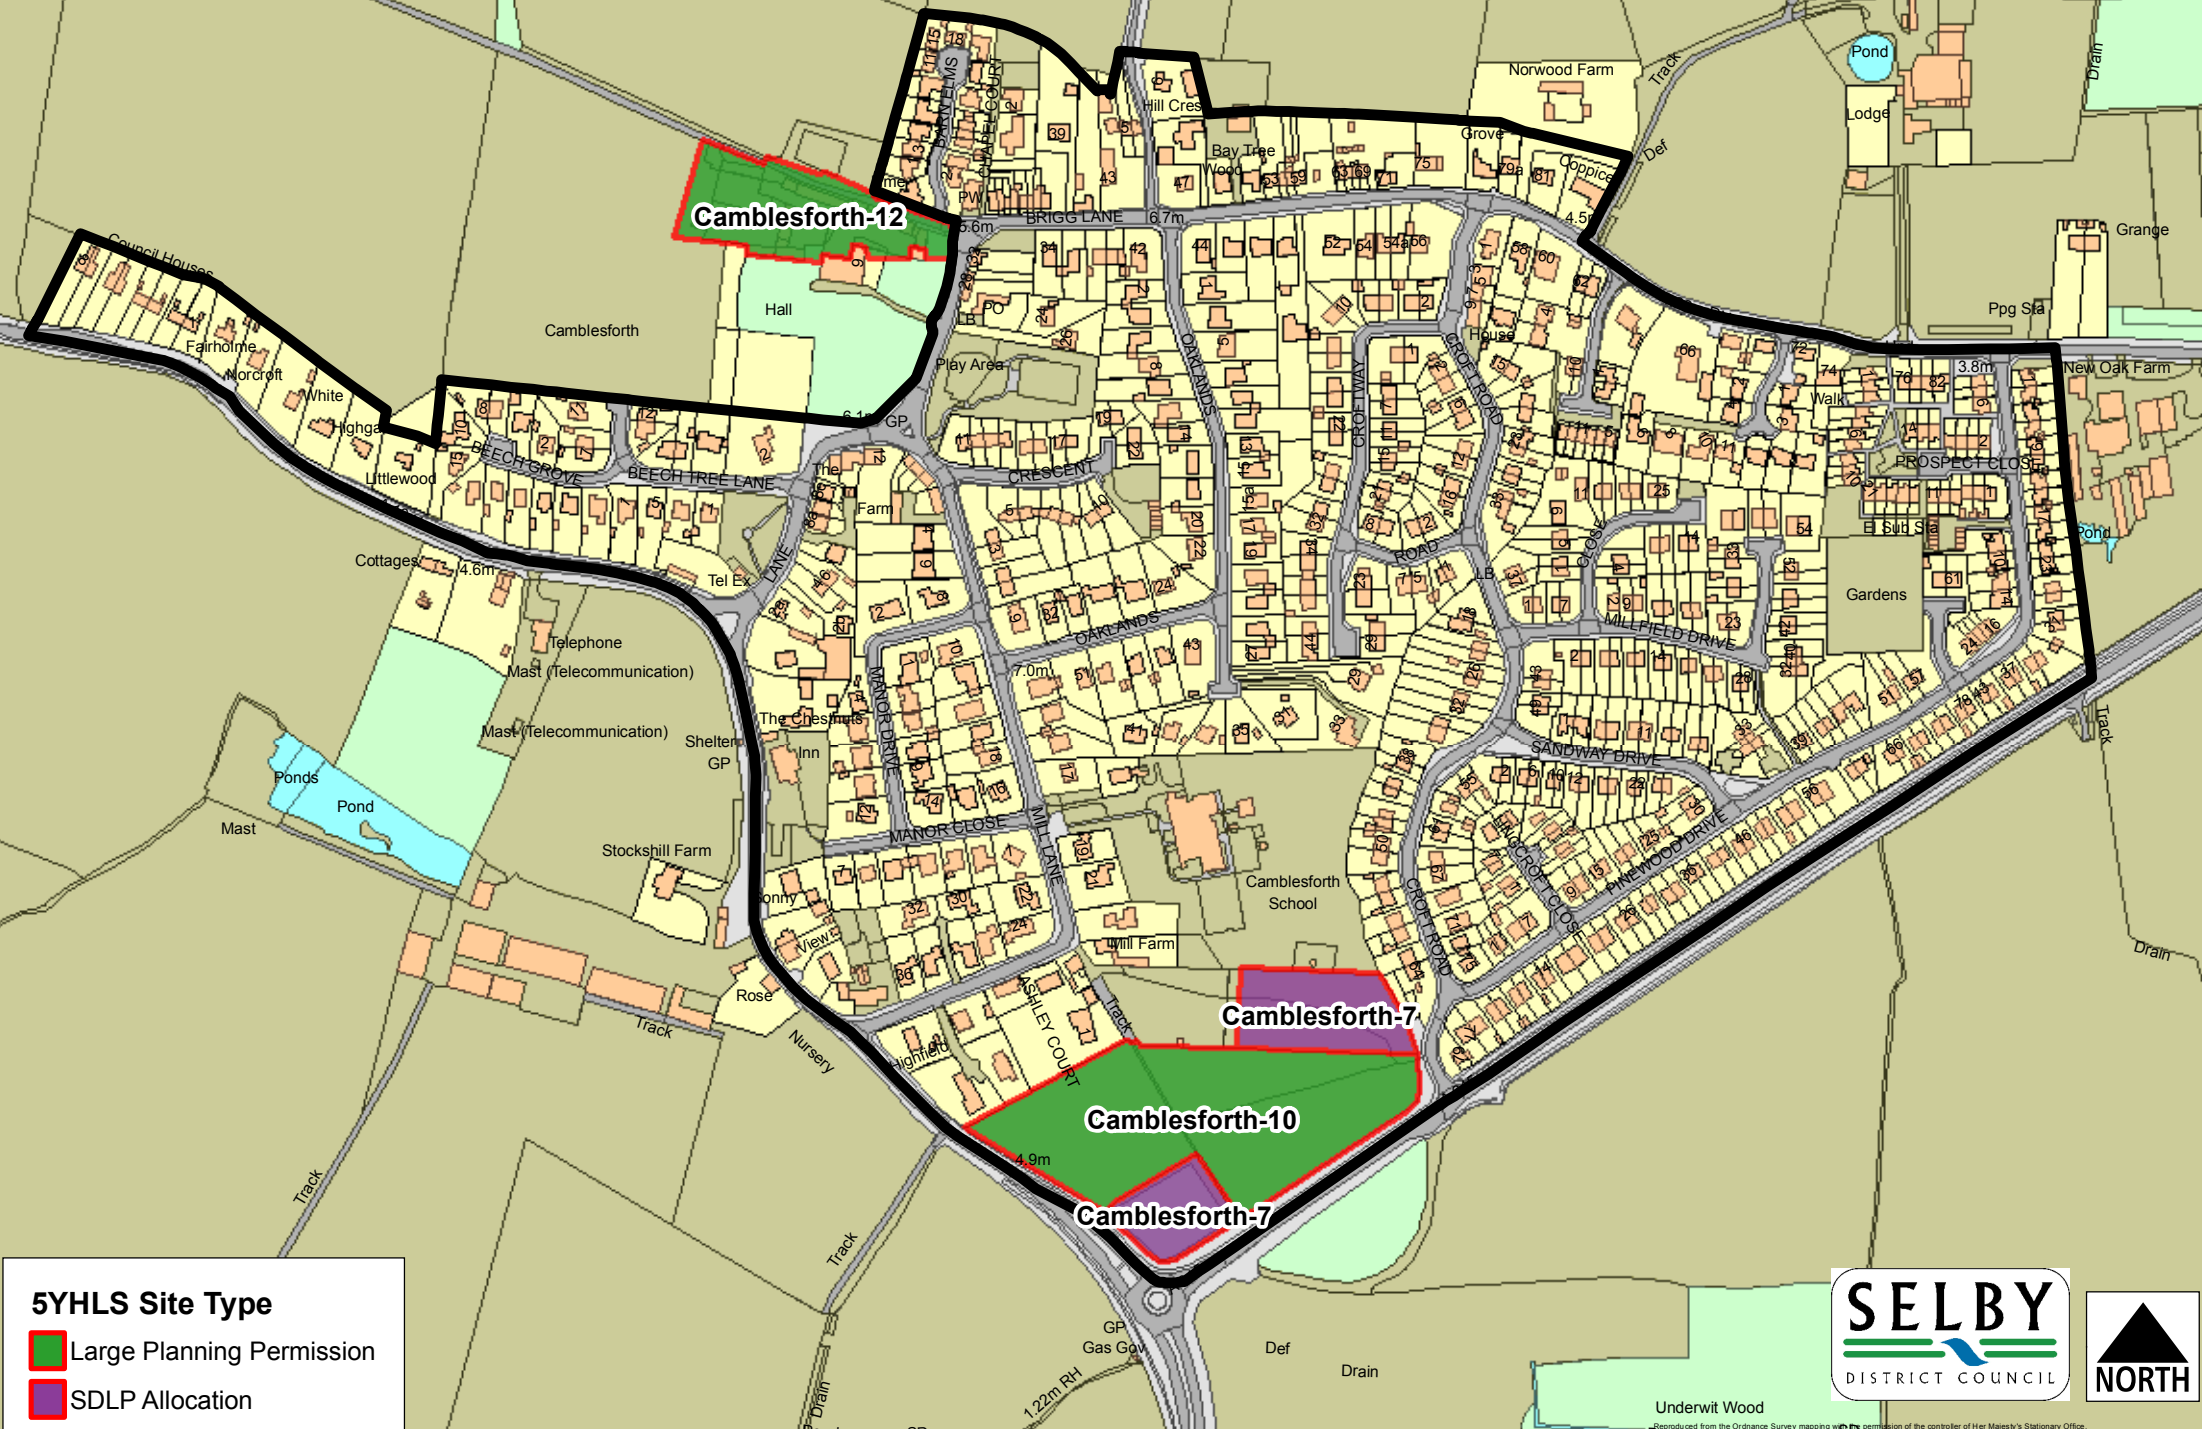

# Byram

Brotherton-8

**Byram-6**

**5YHLS Site Type**  
Large Planning Permission

Reproduced from the Ordnance Survey mapping with the permission of the controller of Her Majesty's Stationary Office. ©Crown Copyright. Unauthorised reproduction infringes crown copyright and may lead to prosecution or civil proceedings. Selby District Council 100018856

# Camblesforth

**Camblesforth-12**

**Camblesforth-7**

**Camblesforth-10**

**Camblesforth-7**

**5YHLS Site Type**

- Large Planning Permission
- SDLP Allocation

Reproduced from the Ordnance Survey mapping with permission of the controller of Her Majesty's Stationary Office. Copyright © 2008 Ordnance Survey. All rights reserved. Selby District Council 10001865

**5YHLS Site Type**

- Large Planning Permission
- SDLP Allocation