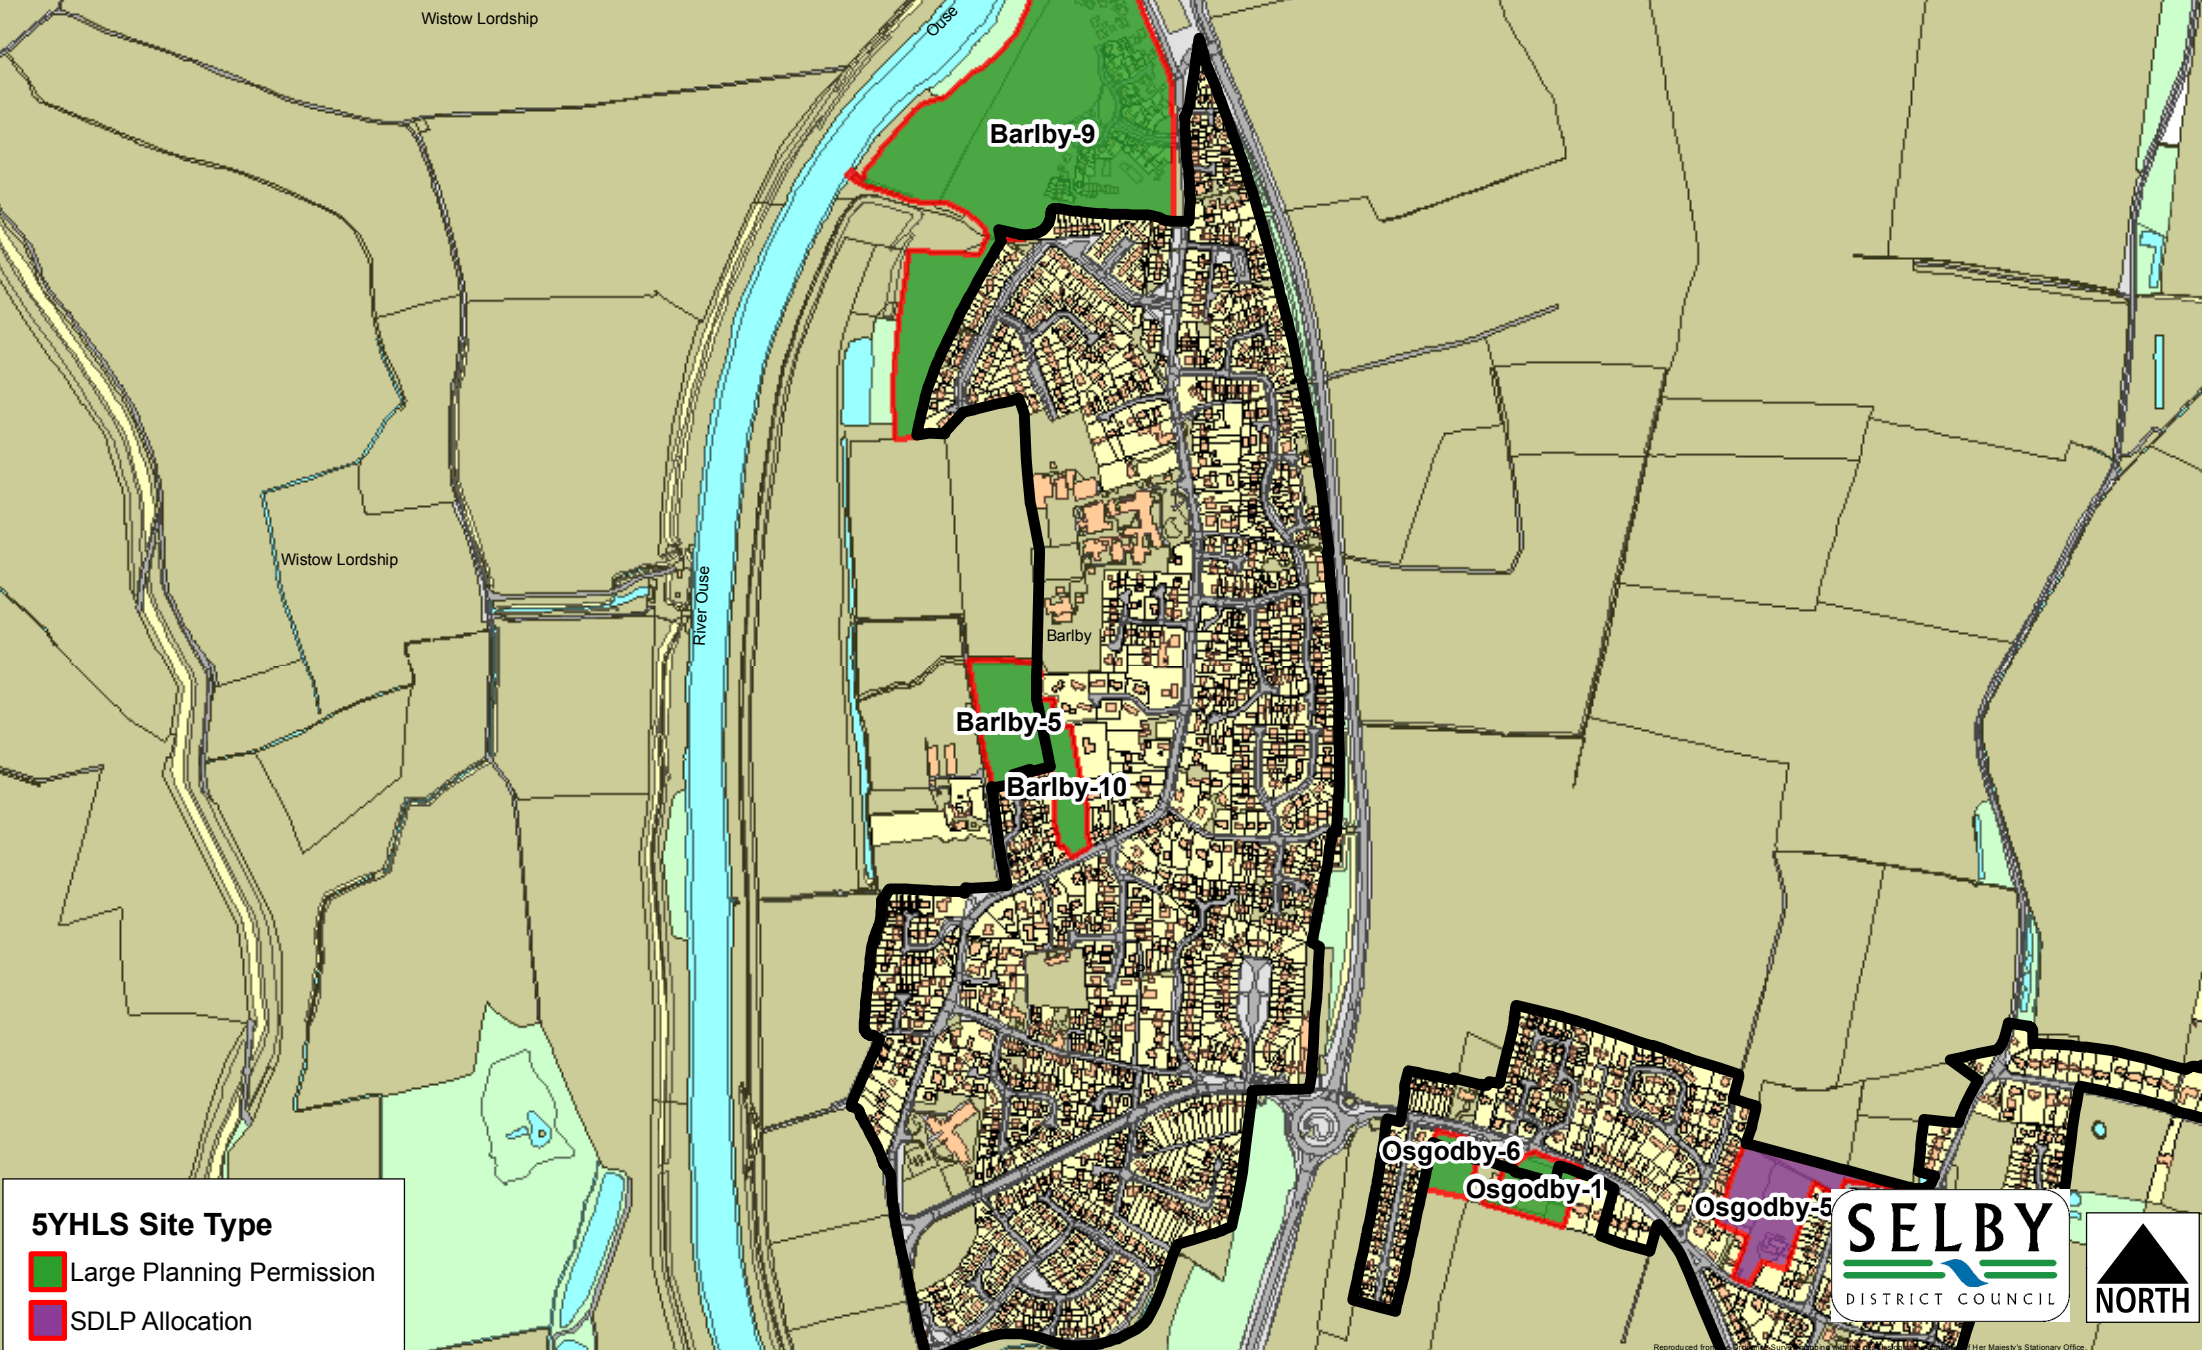

# Barlby

**5YHLS Site Type**

- Large Planning Permission
- SDLP Allocation

**SELBY**  
DISTRICT COUNCIL

**NORTH**

Reproduced from the Ordnance Survey MasterMap data. Her Majesty's Stationery Office. In preparation or civil proceedings. Selby District Council 10001865

# Barlow

**5YHLS Site Type**  
Large Planning Permission

Reproduced from the Ordnance Survey mapping with the permission of the controller of Her Majesty's Stationary Office. Crown Copyright. Unauthorised reproduction infringes crown copyright and may lead to prosecution of civil proceedings. Selby District Council 10001865