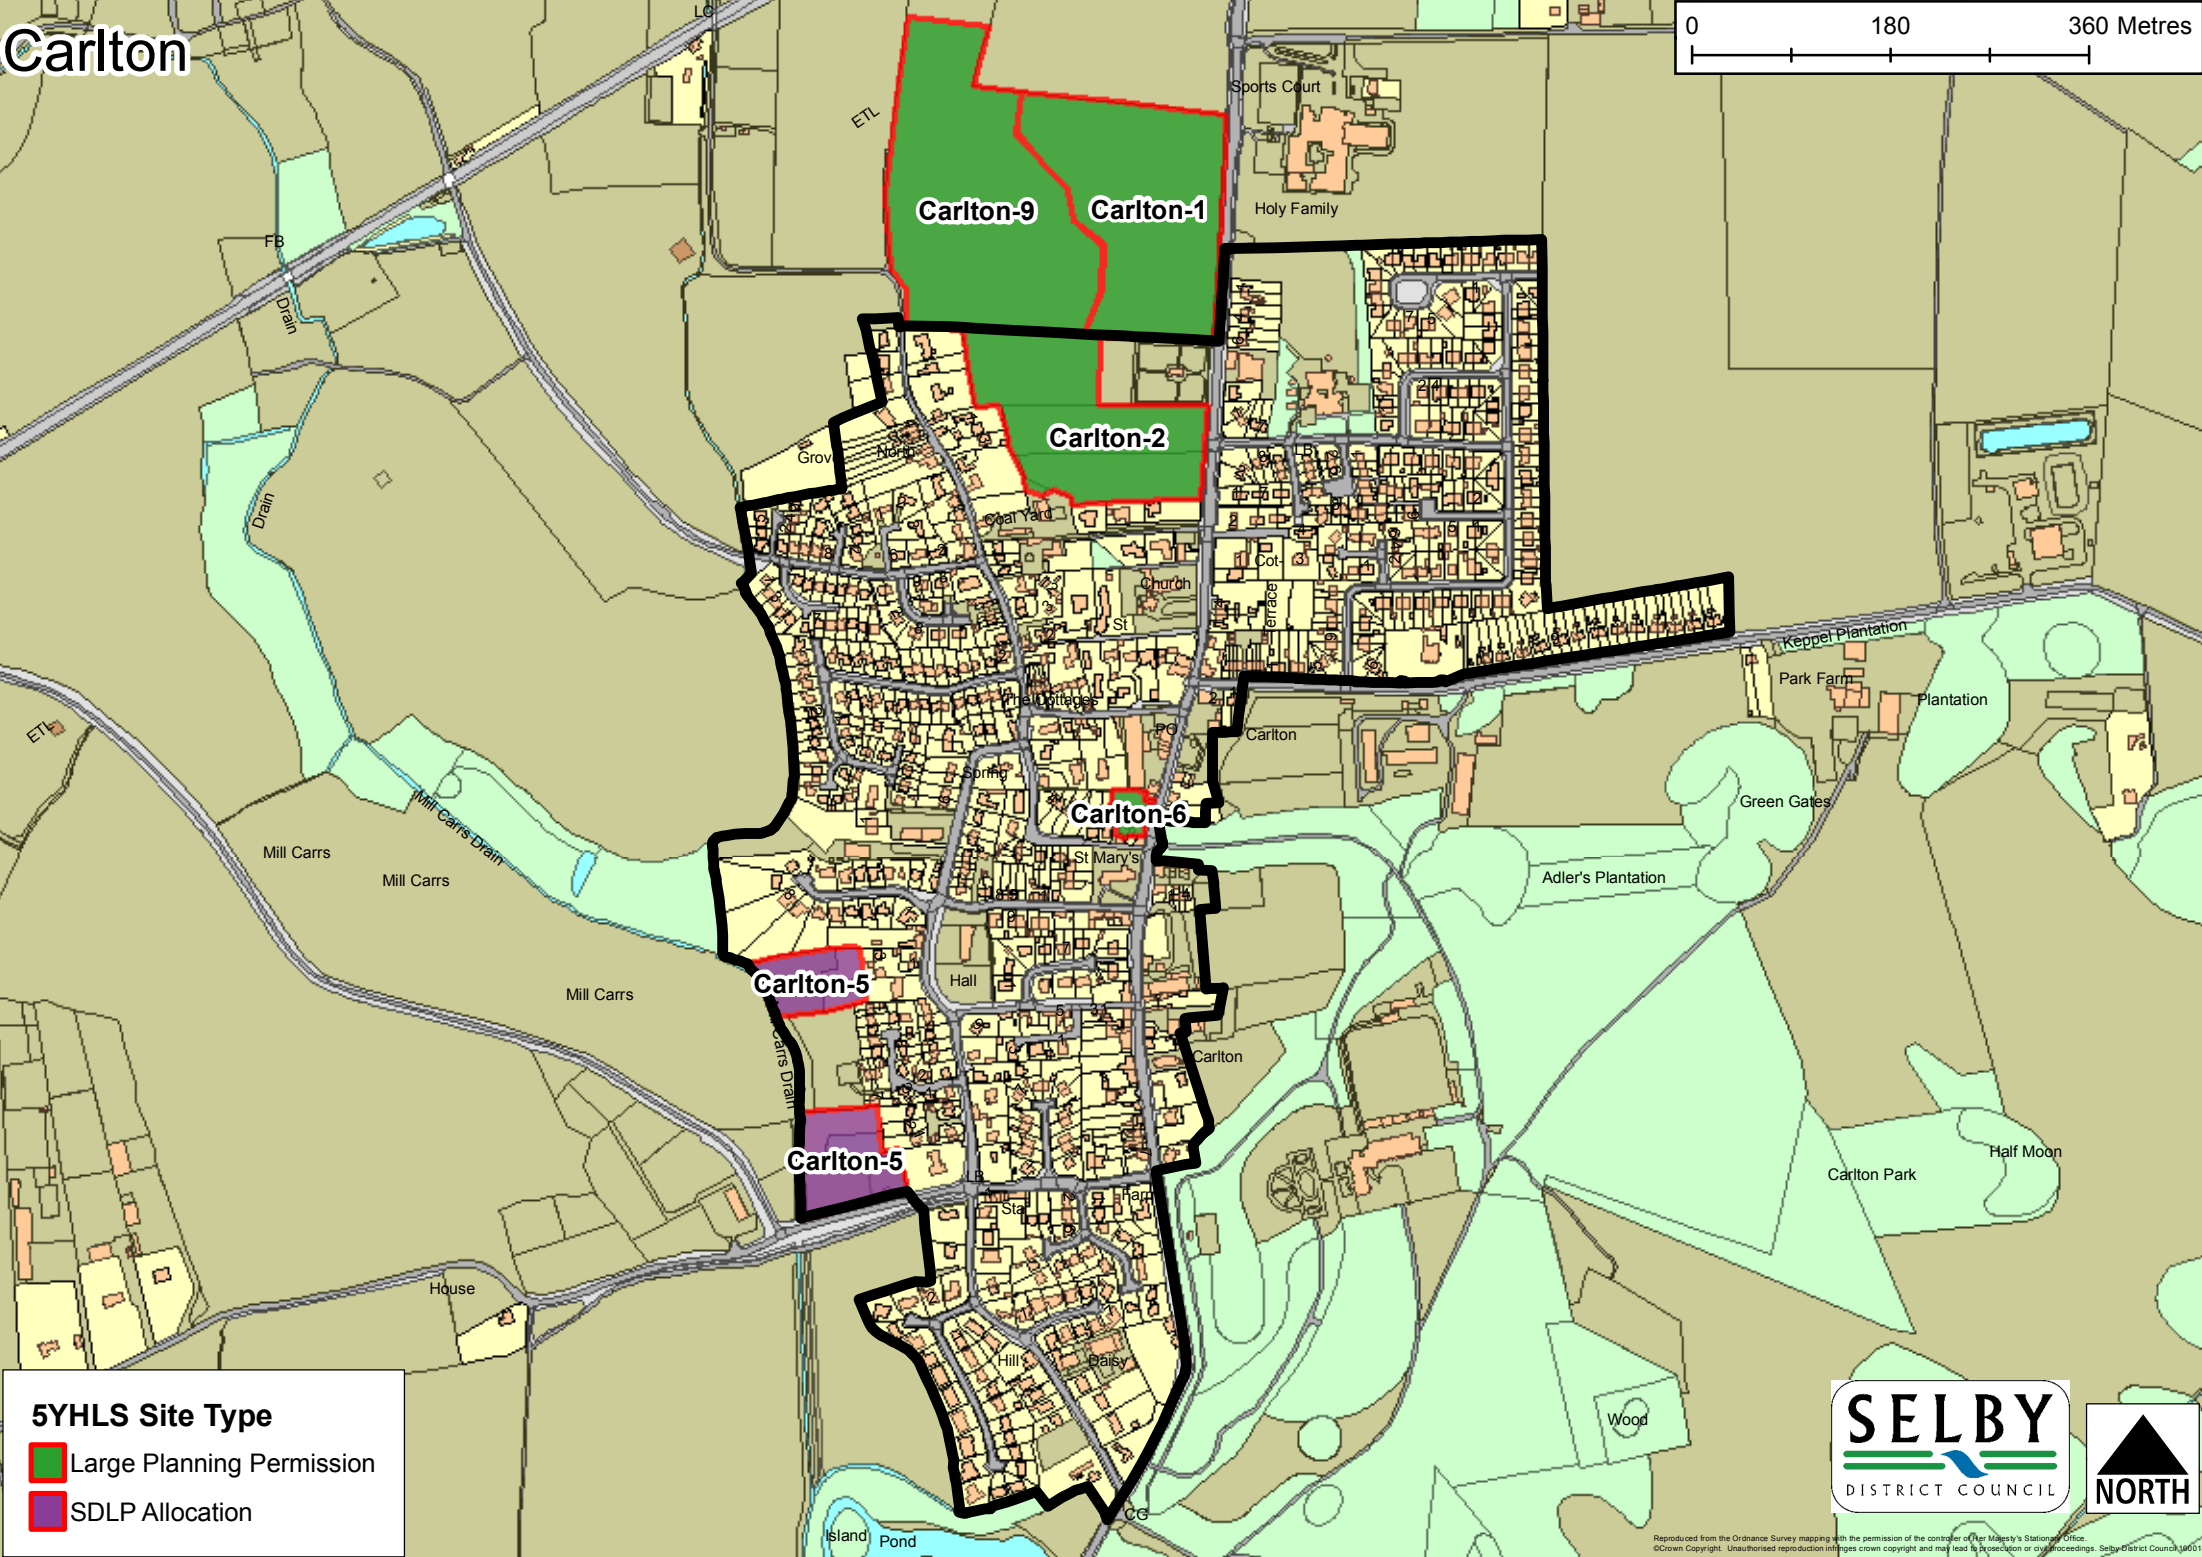

# Camblesforth

**Camblesforth-12**

**Camblesforth-7**

**Camblesforth-10**

**Camblesforth-7**

**5YHLS Site Type**

- Large Planning Permission
- SDLP Allocation

Reproduced from the Ordnance Survey mapping with permission of the controller of Her Majesty's Stationary Office. Copyright © 2008 Ordnance Survey. All rights reserved. Selby District Council 10001865