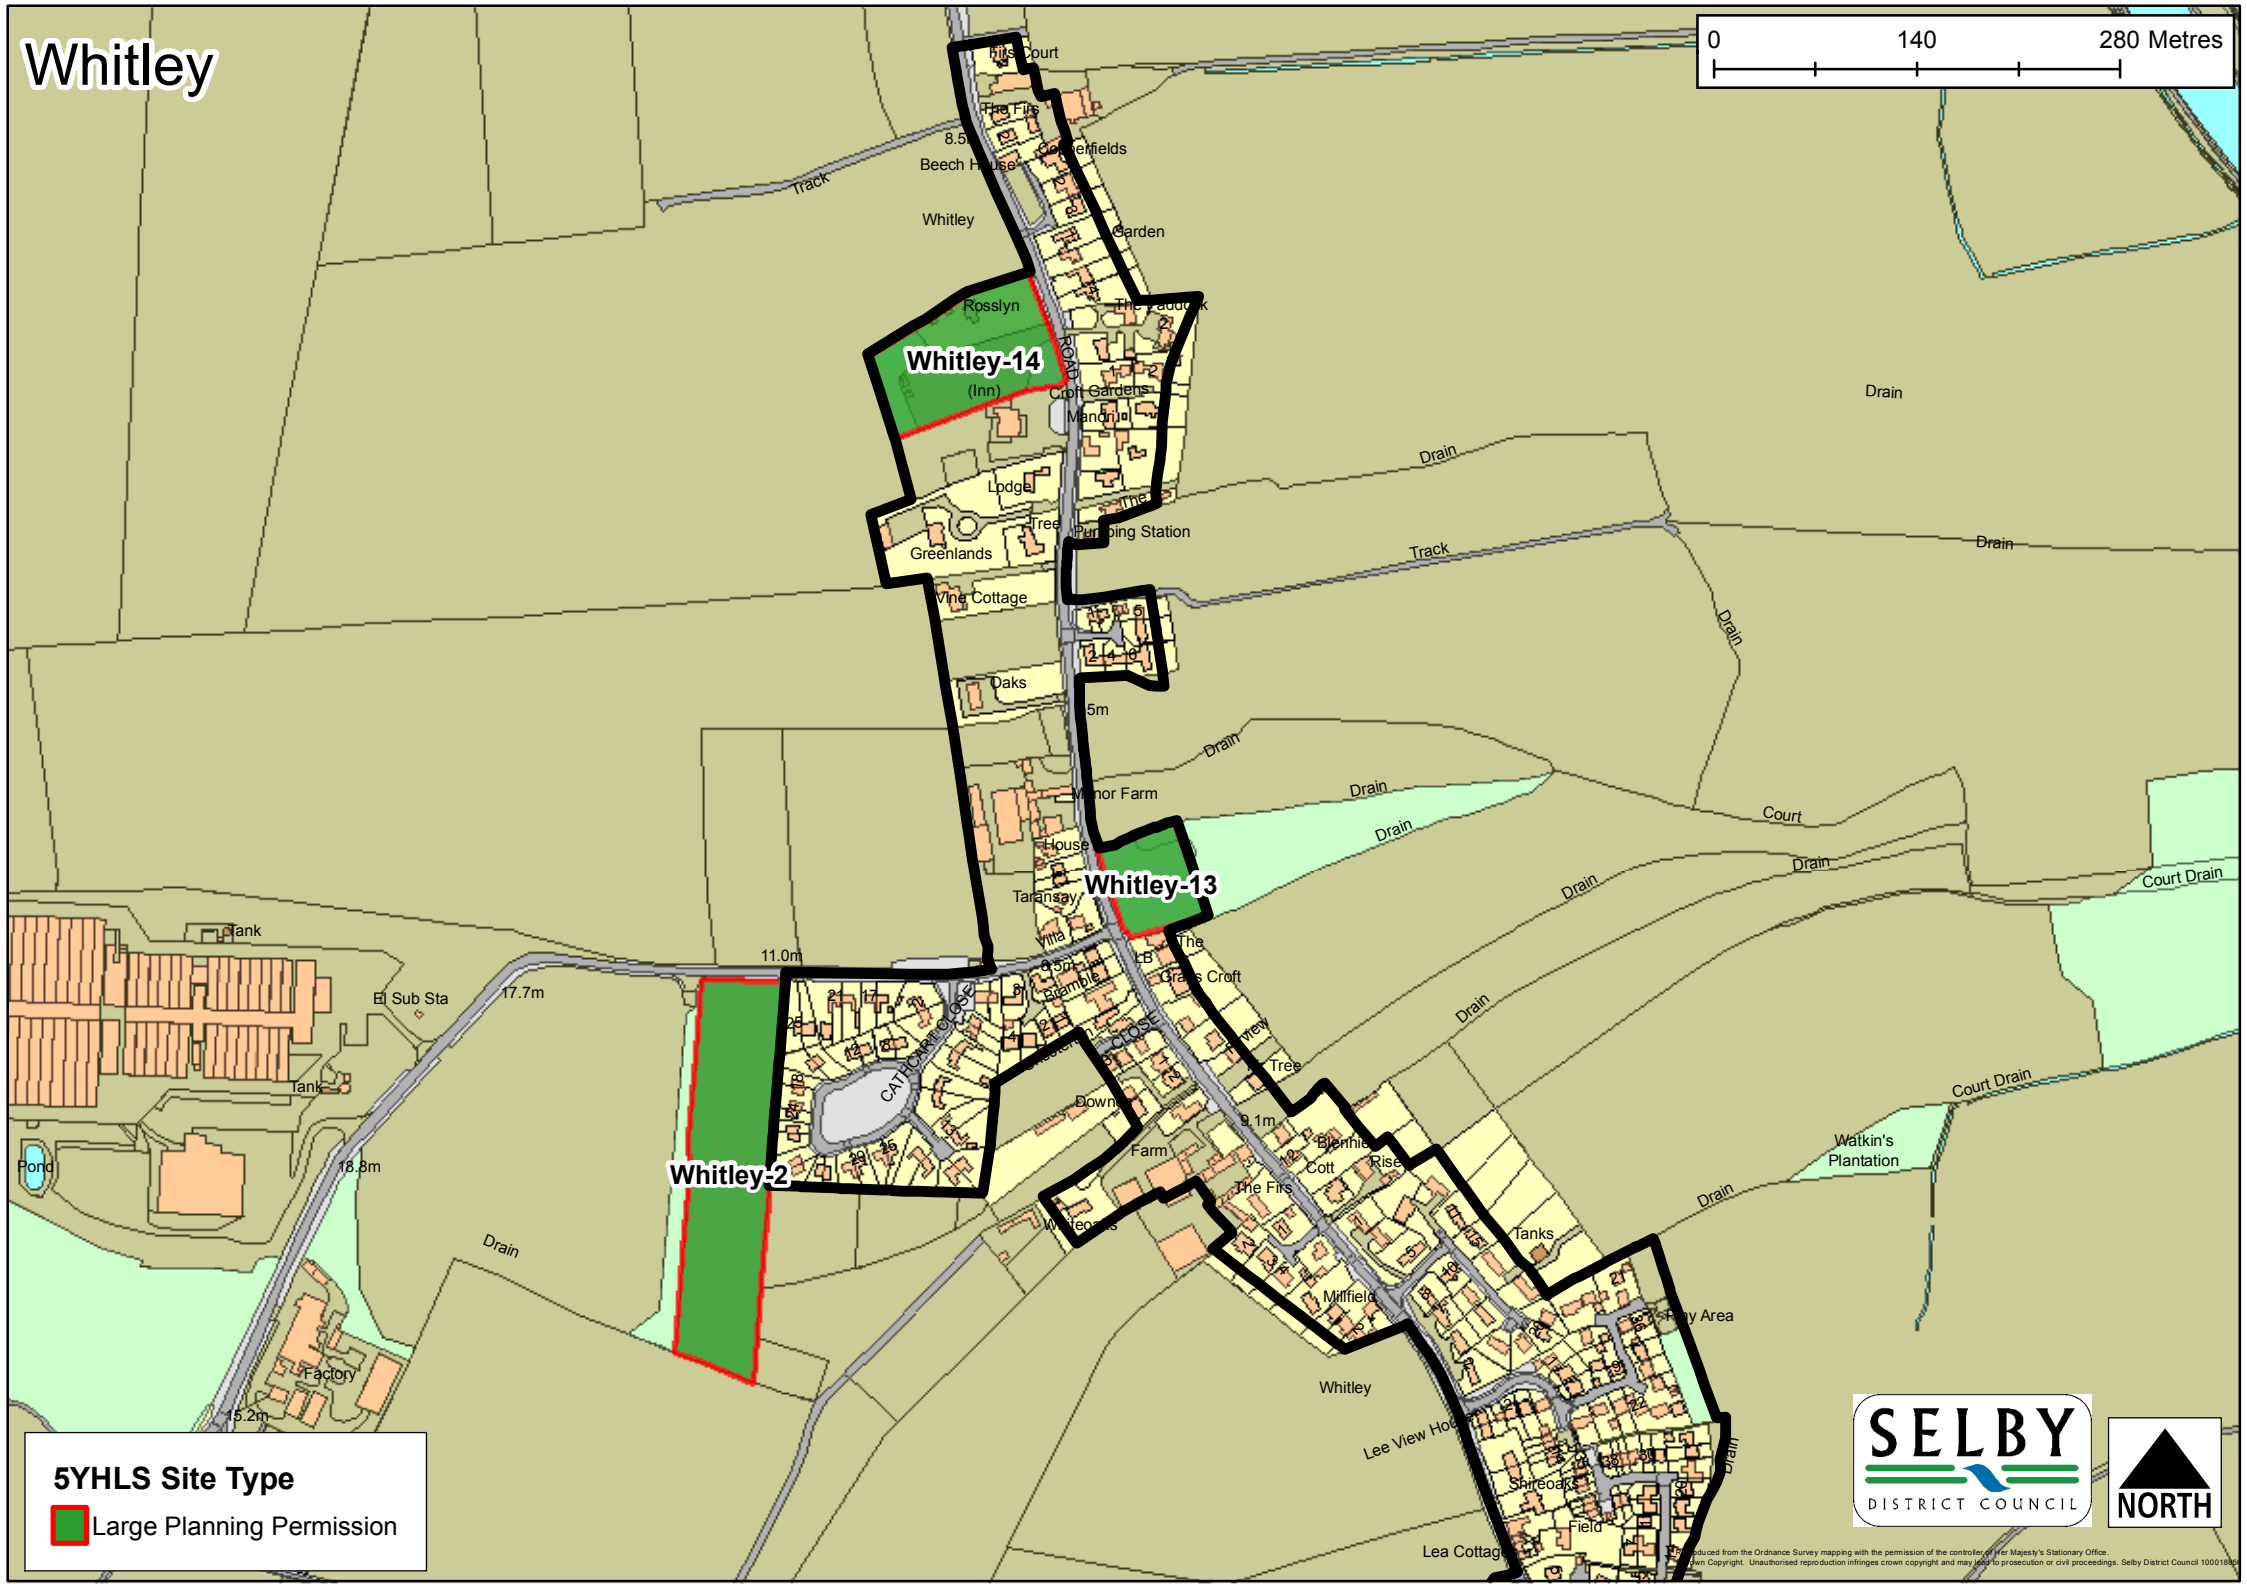

Whitley

5YHLS Site Type
Large Planning Permission