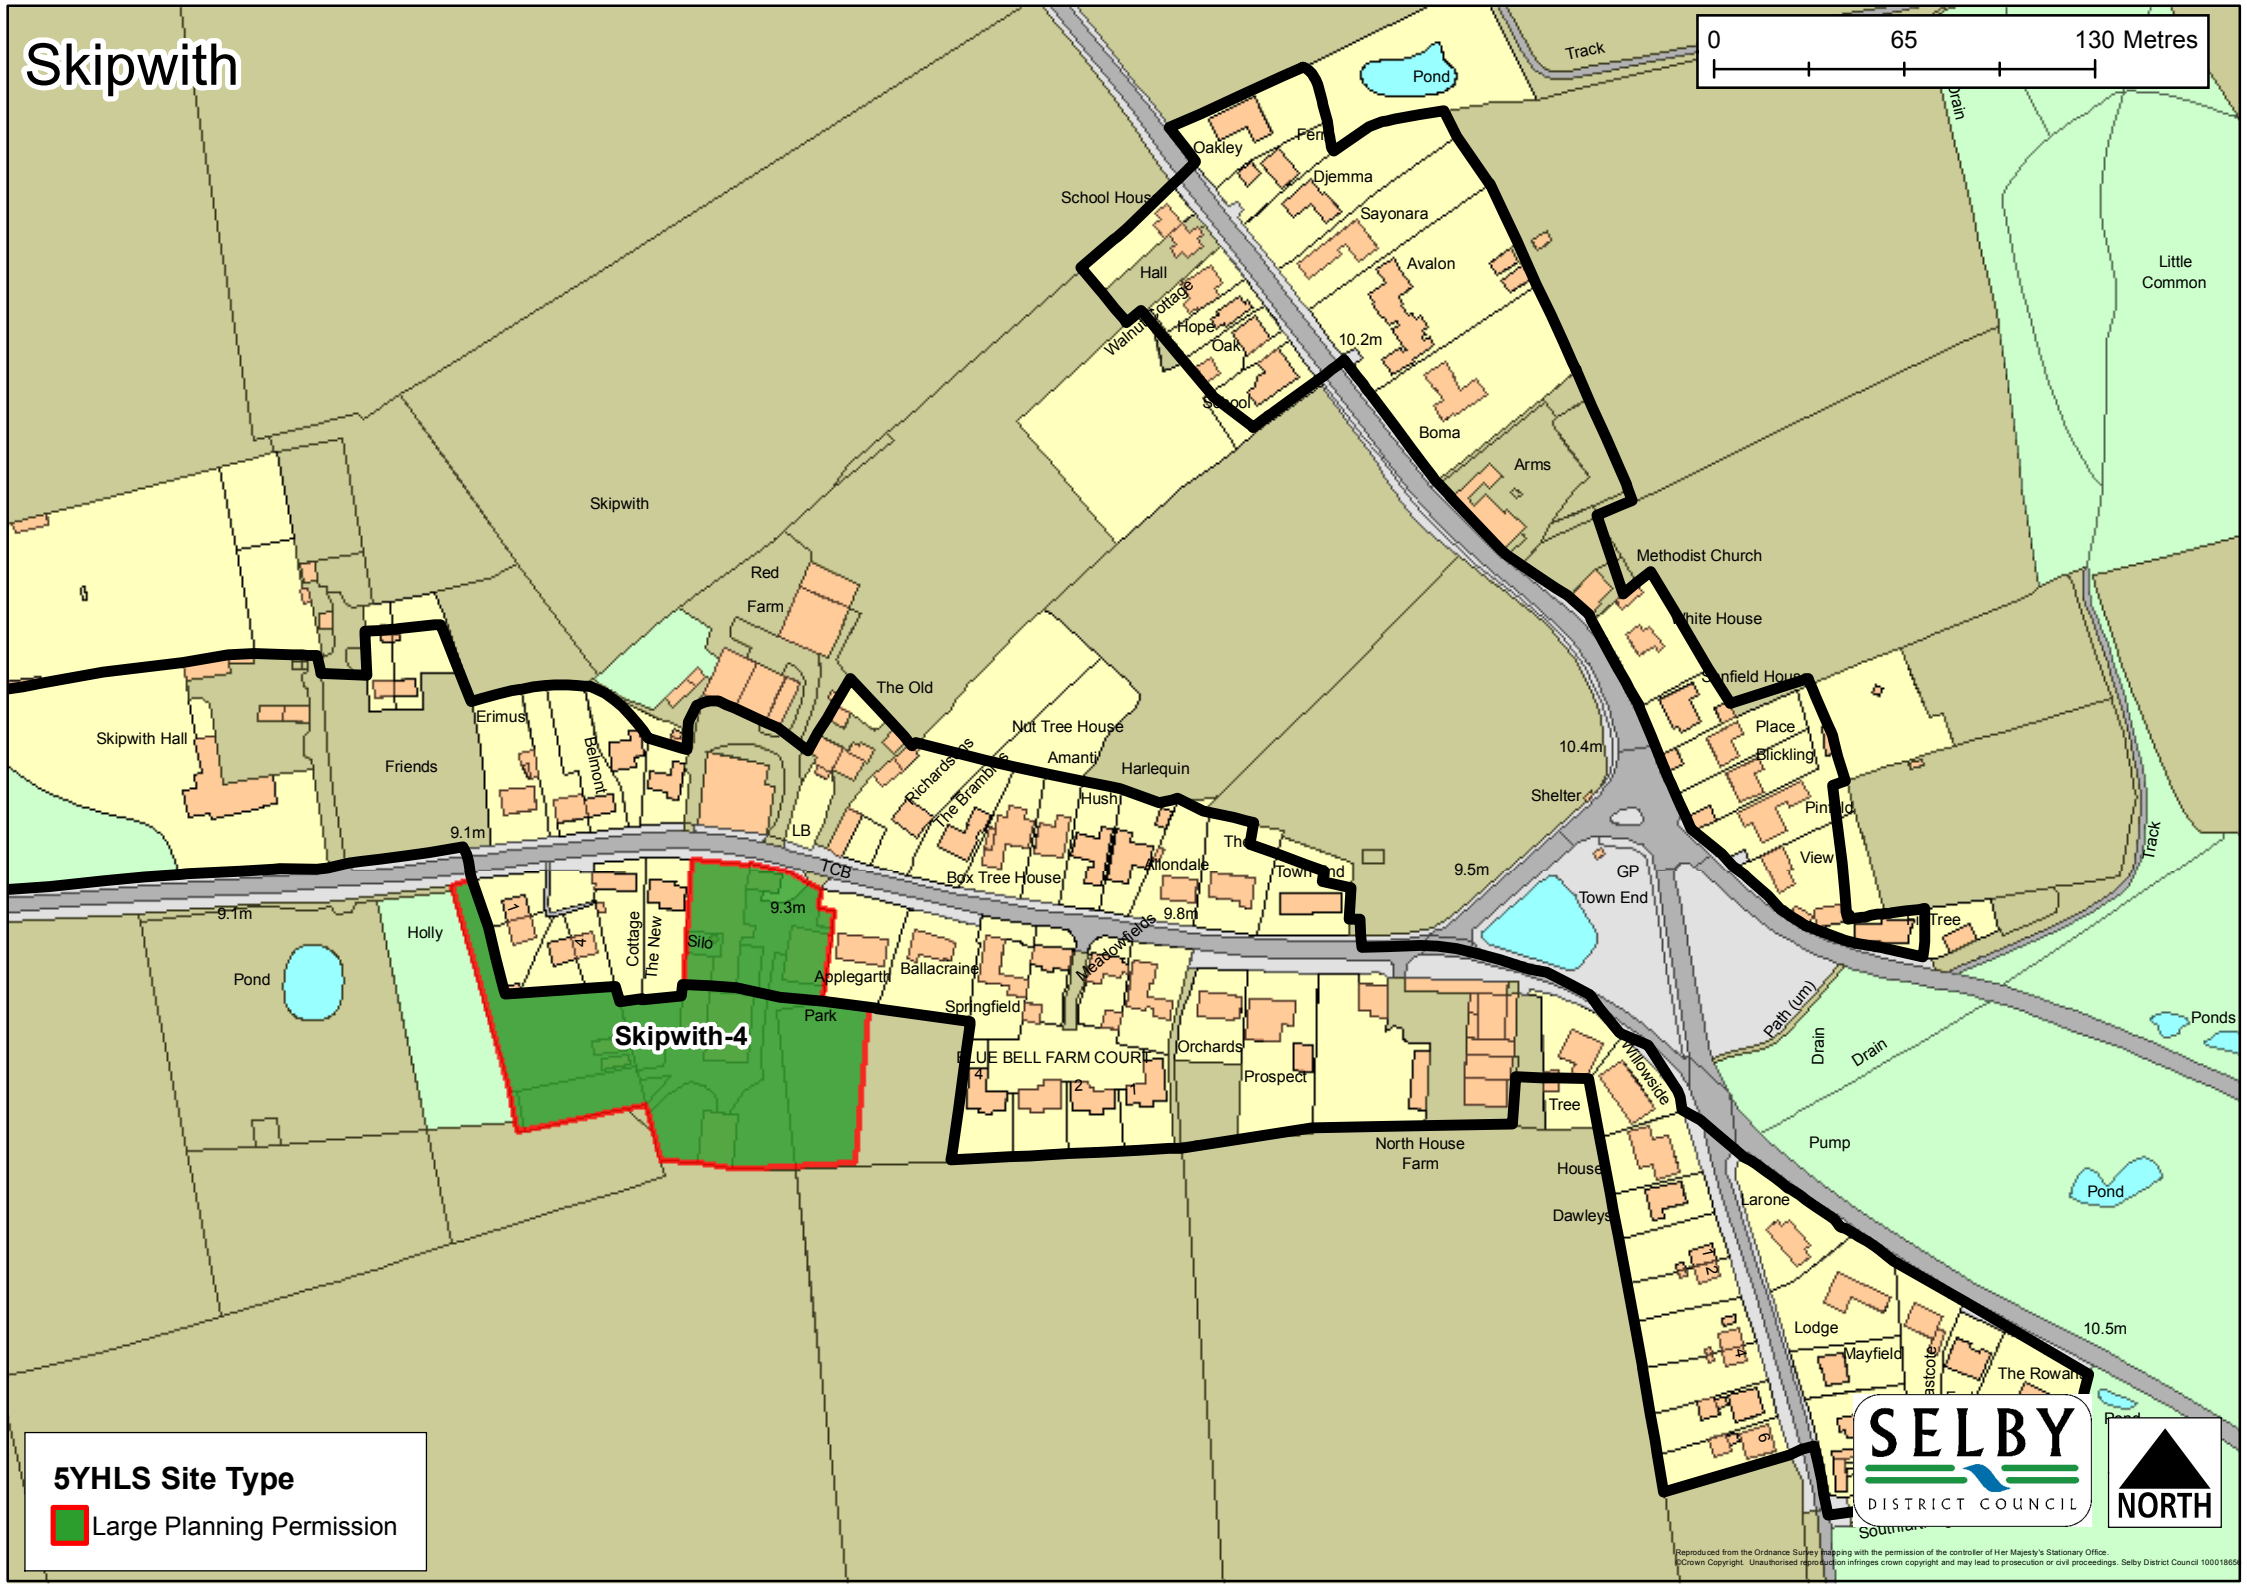

Skipwith

5YHLS Site Type

- Large Planning Permission

SELBY
DISTRICT COUNCIL

NORTH