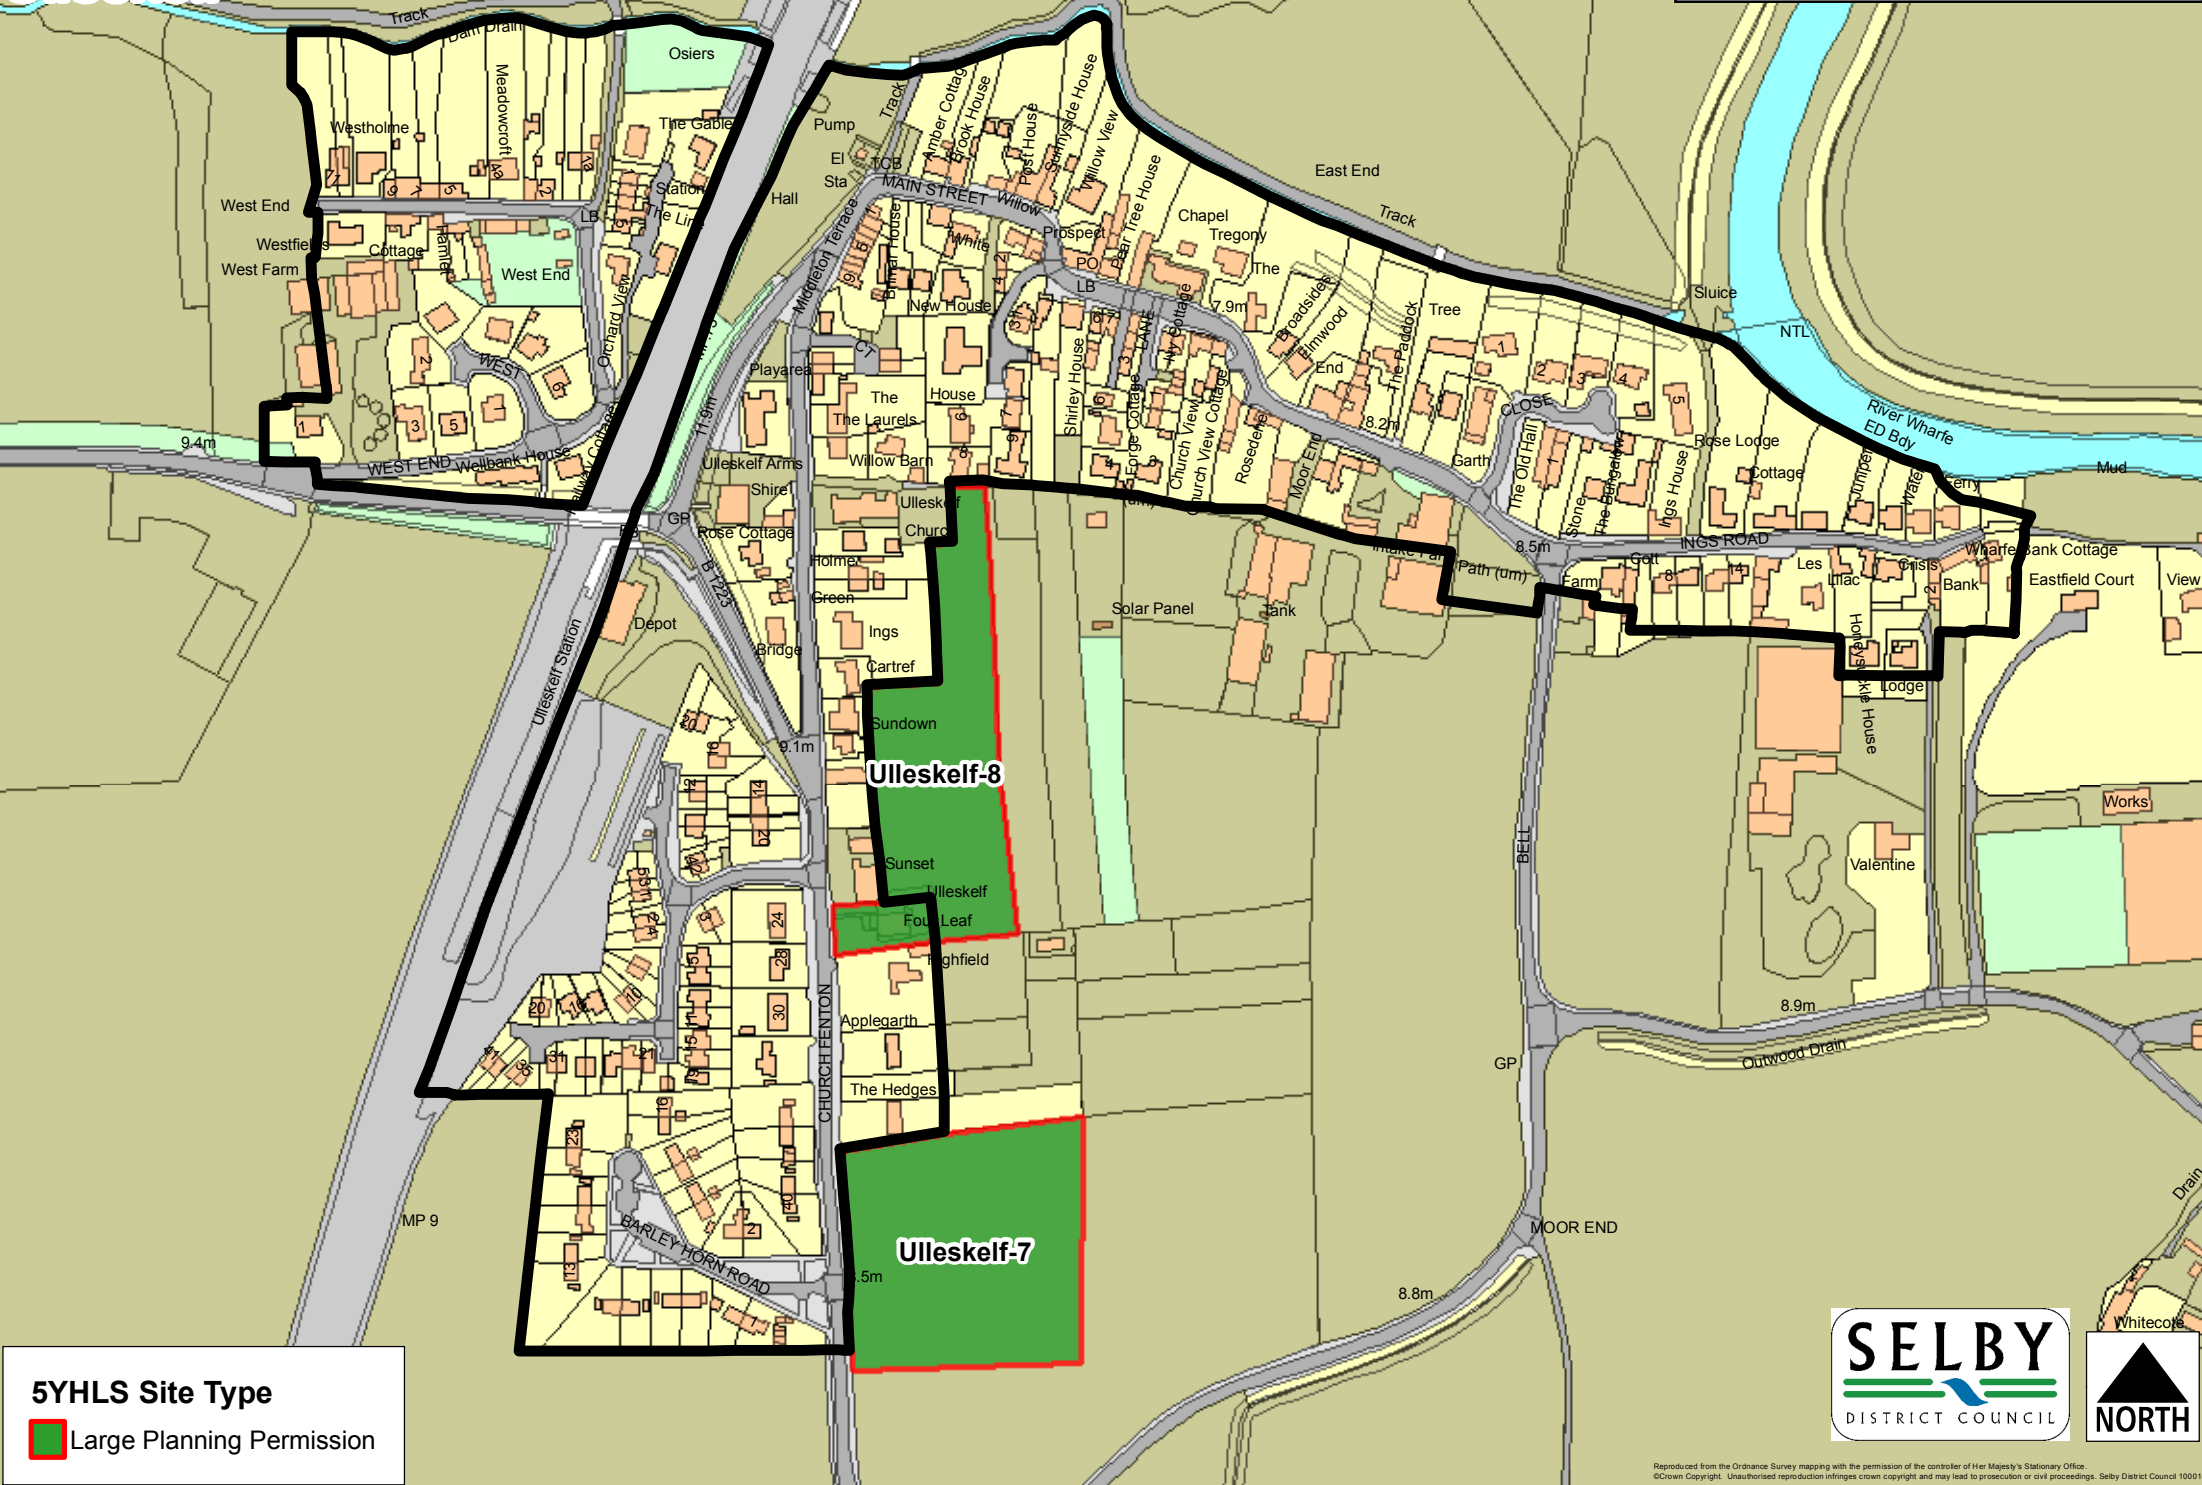

Ulleskelf

5YHLS Site Type

Large Planning Permission