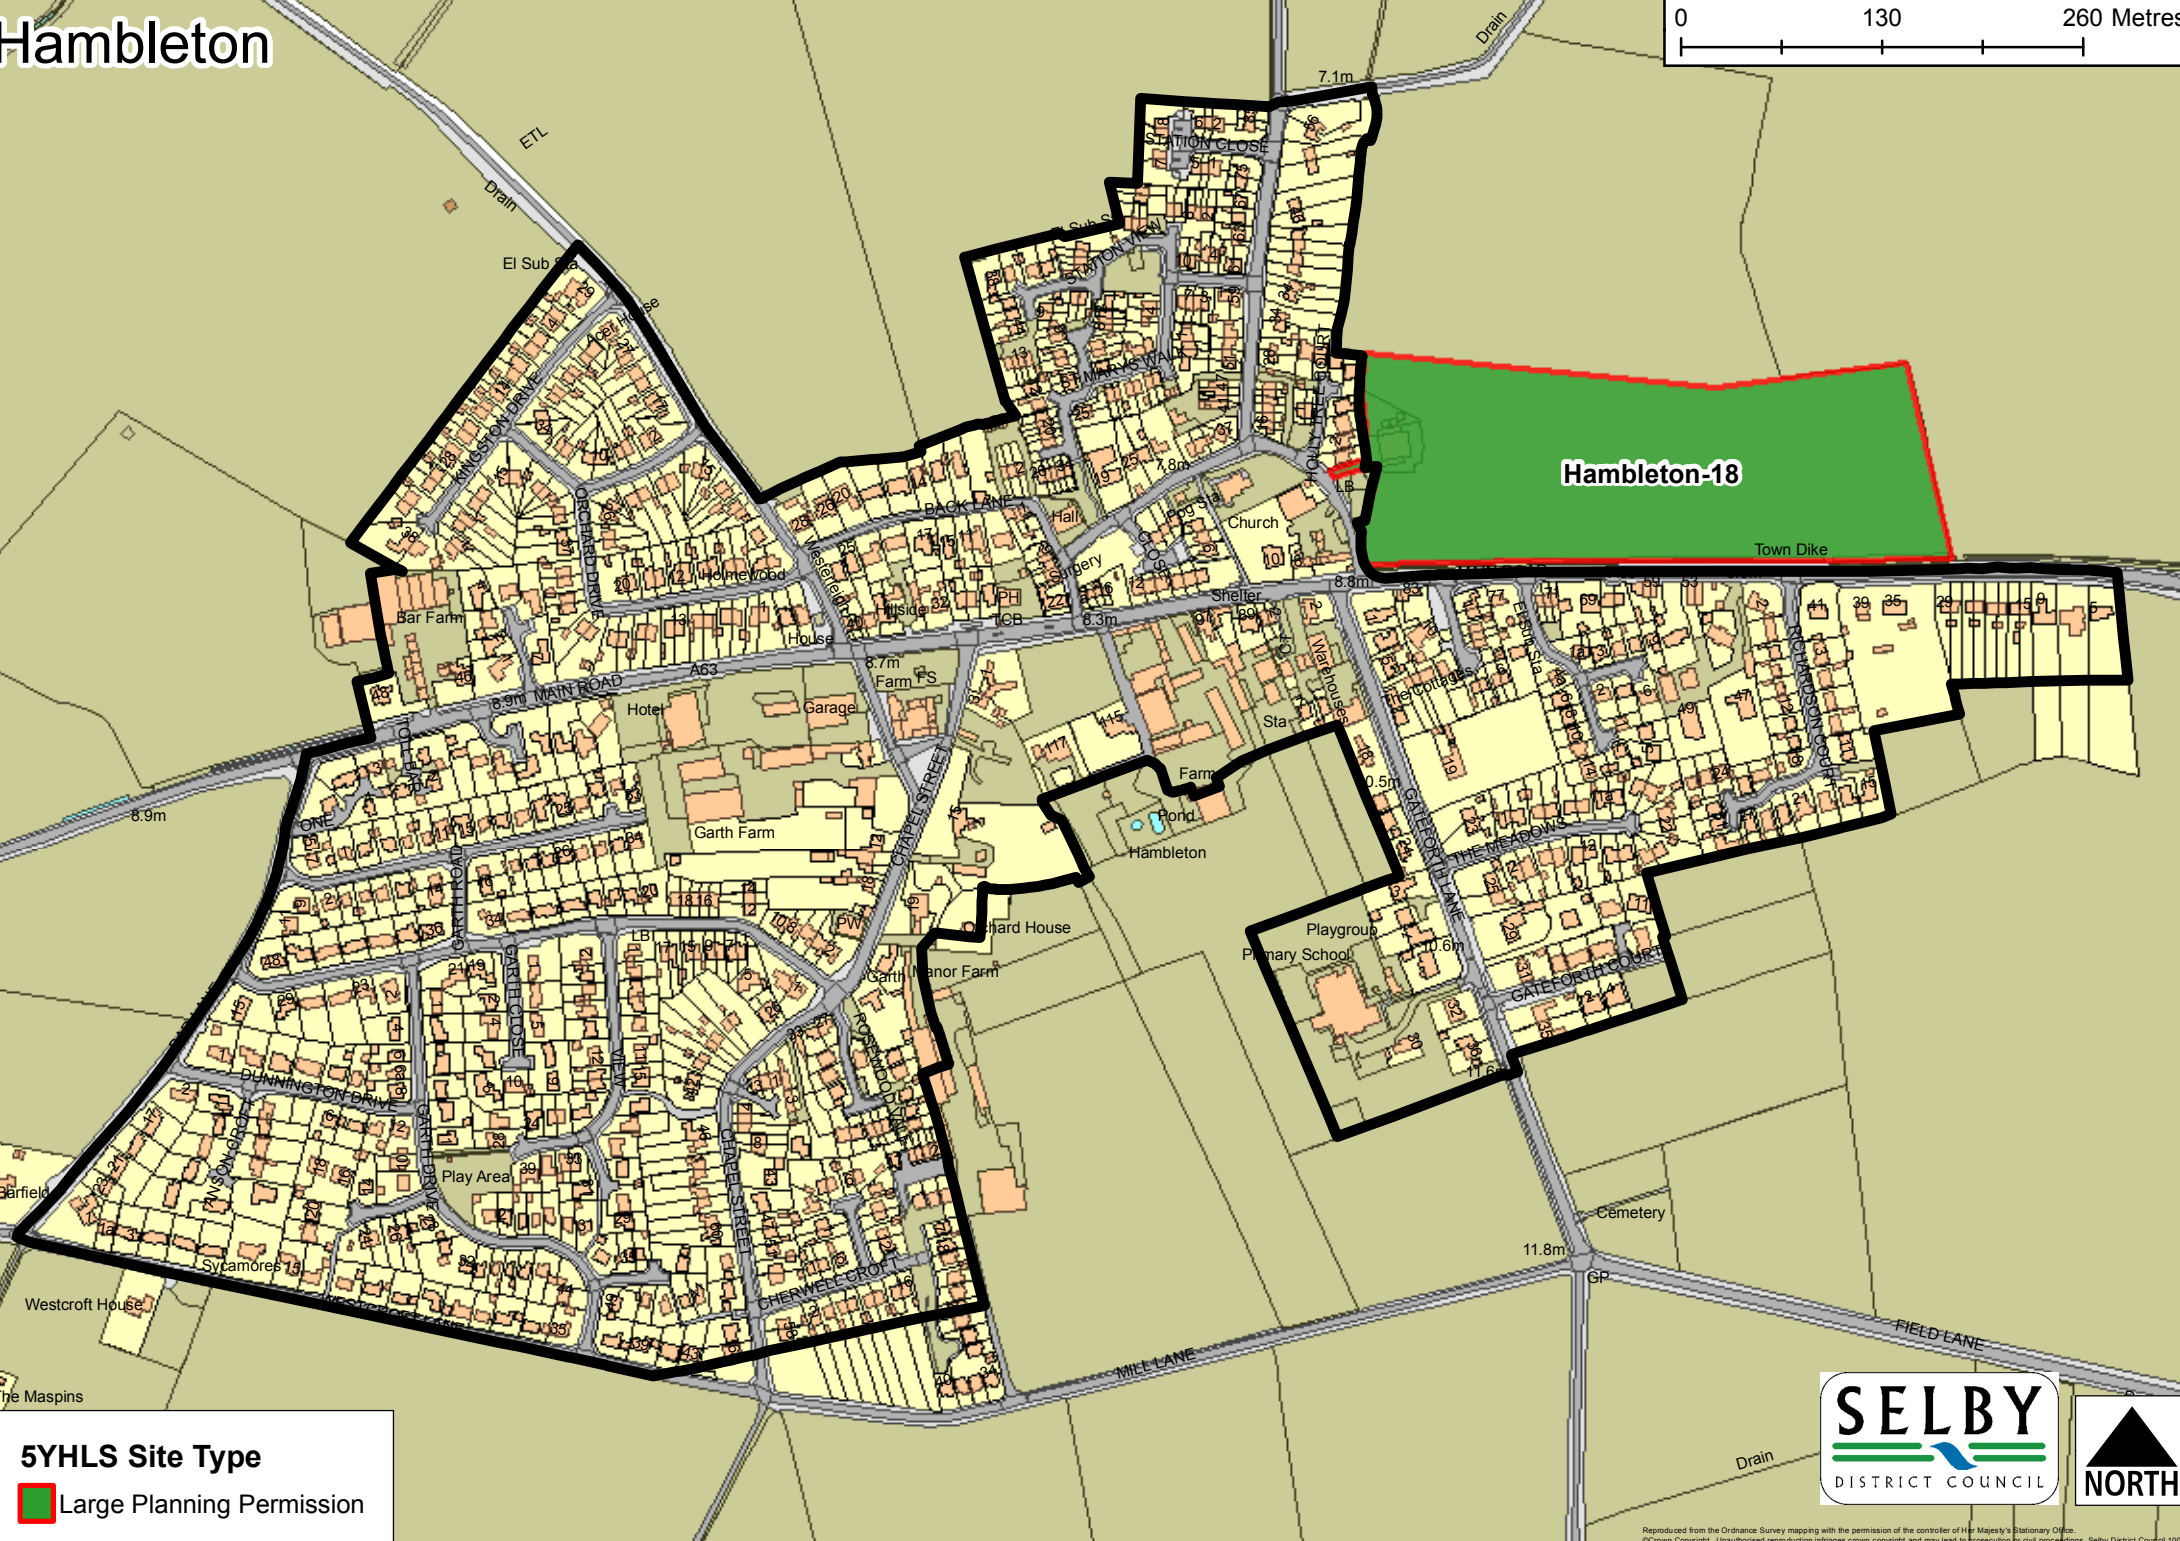

Hambleton

Hambleton-18

Town Dike

5YHLS Site Type
Large Planning Permission