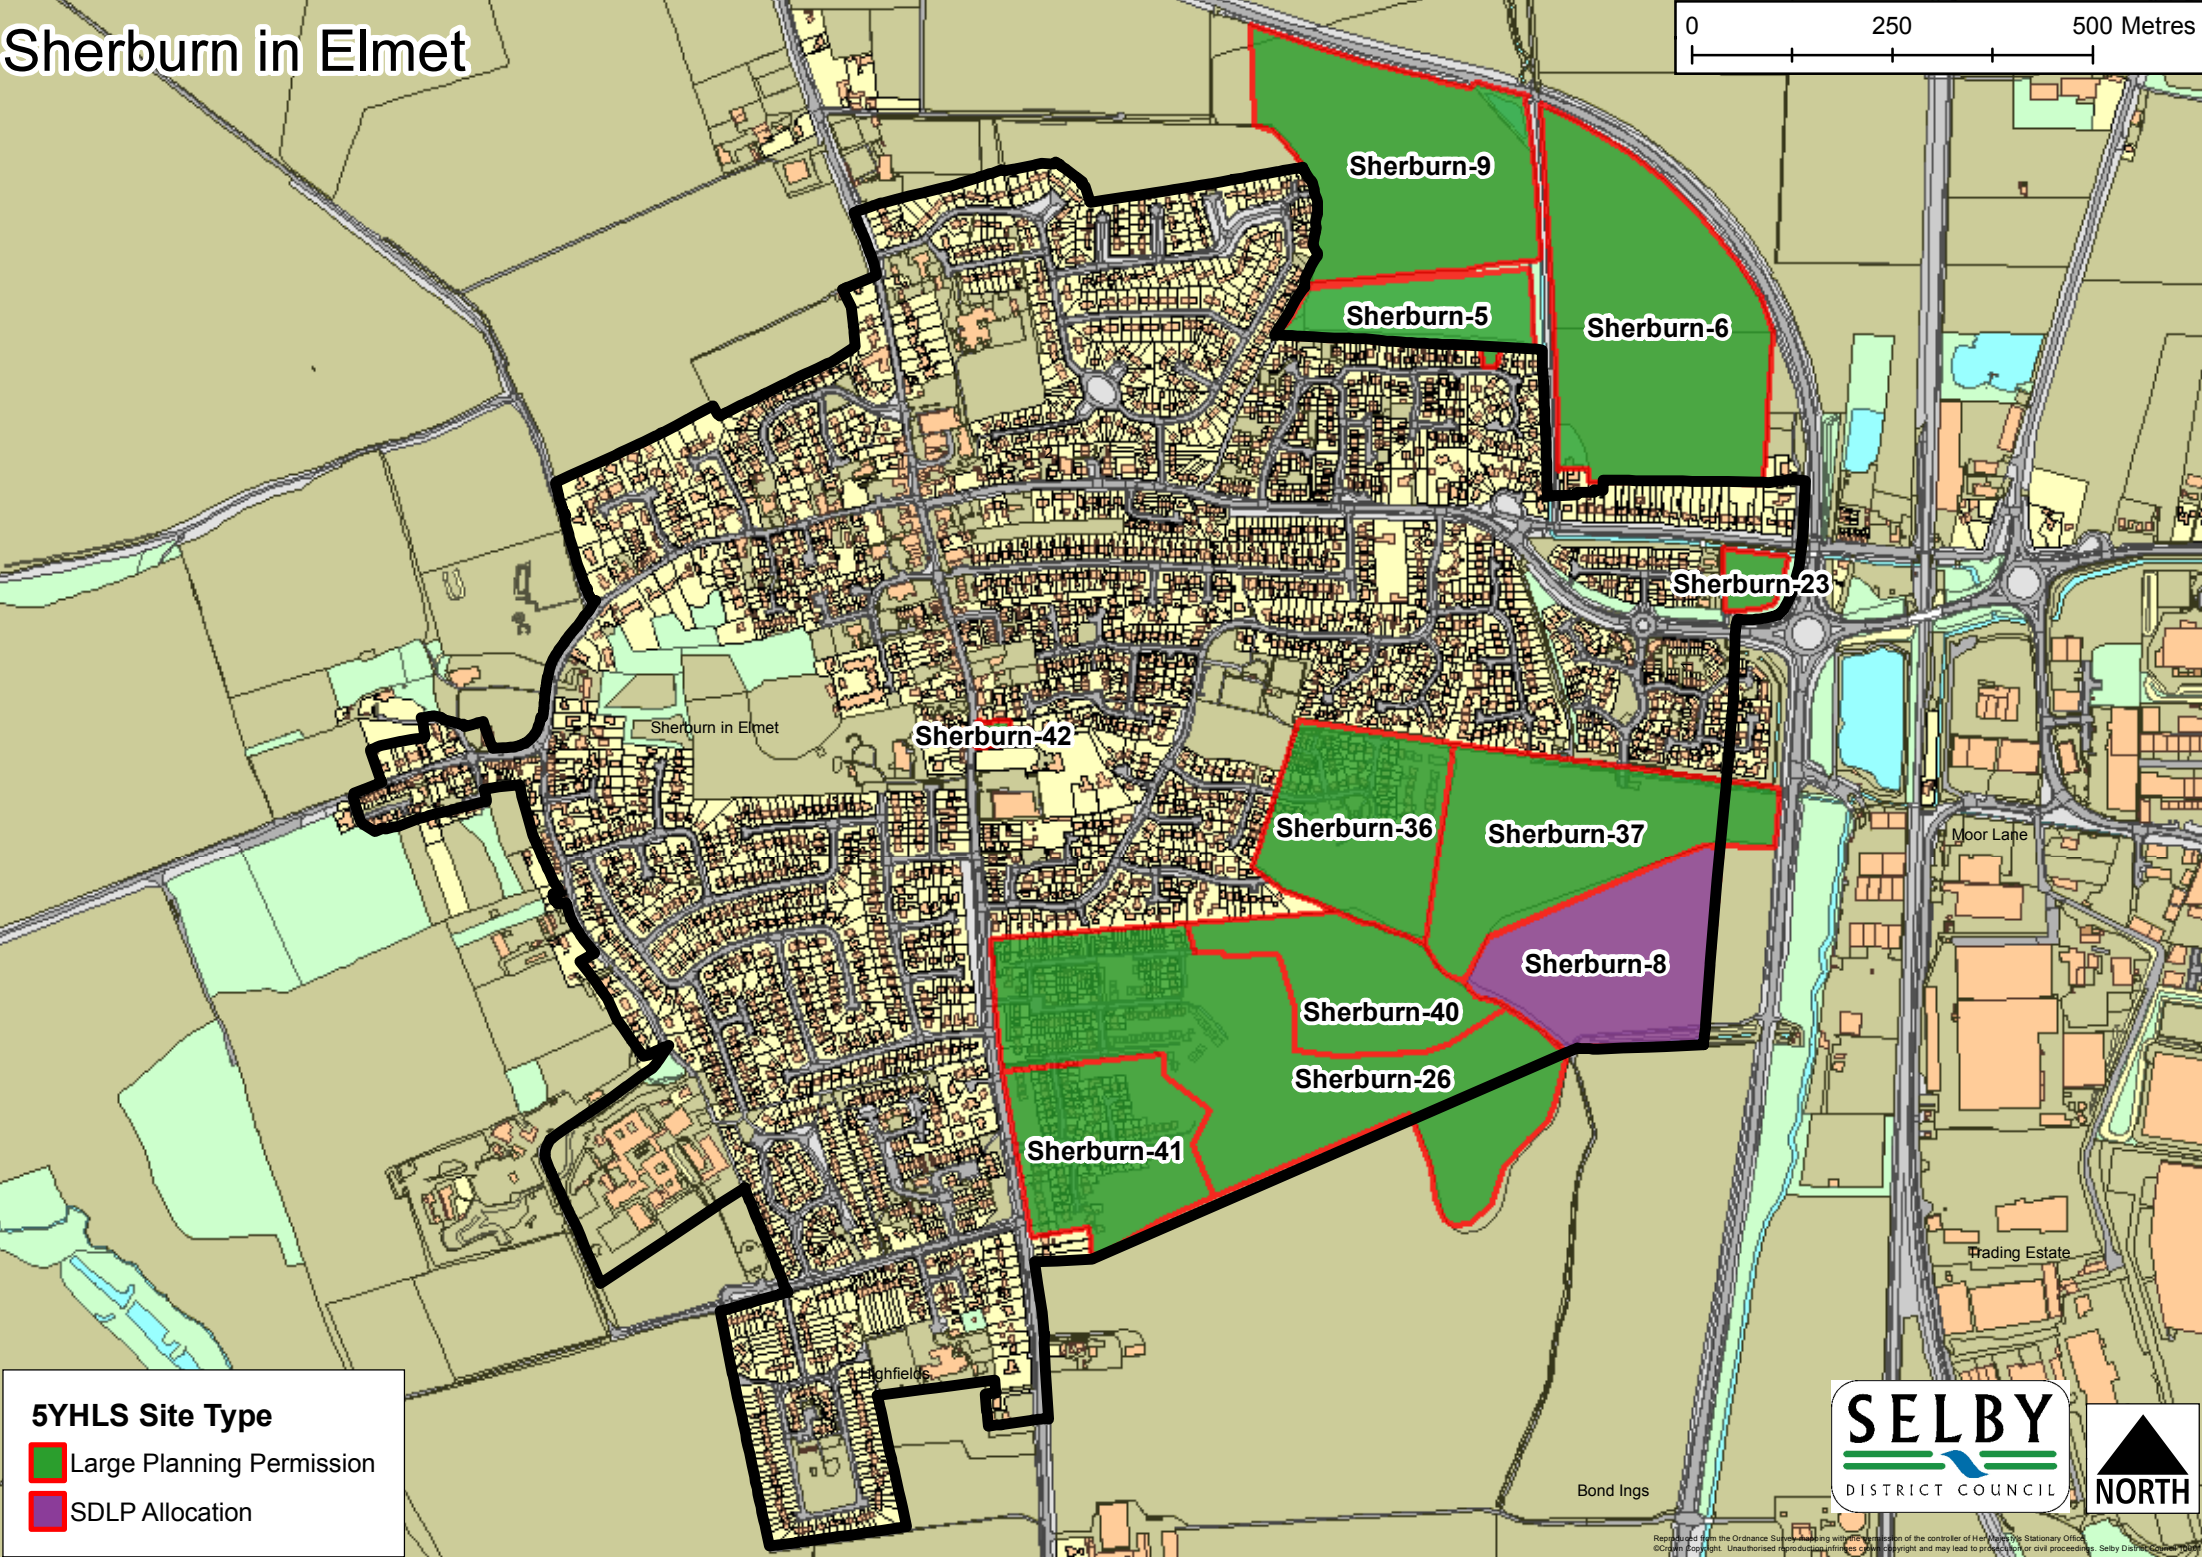

Sherburn in Elmet

5YHLS Site Type

- Large Planning Permission
- SDLP Allocation