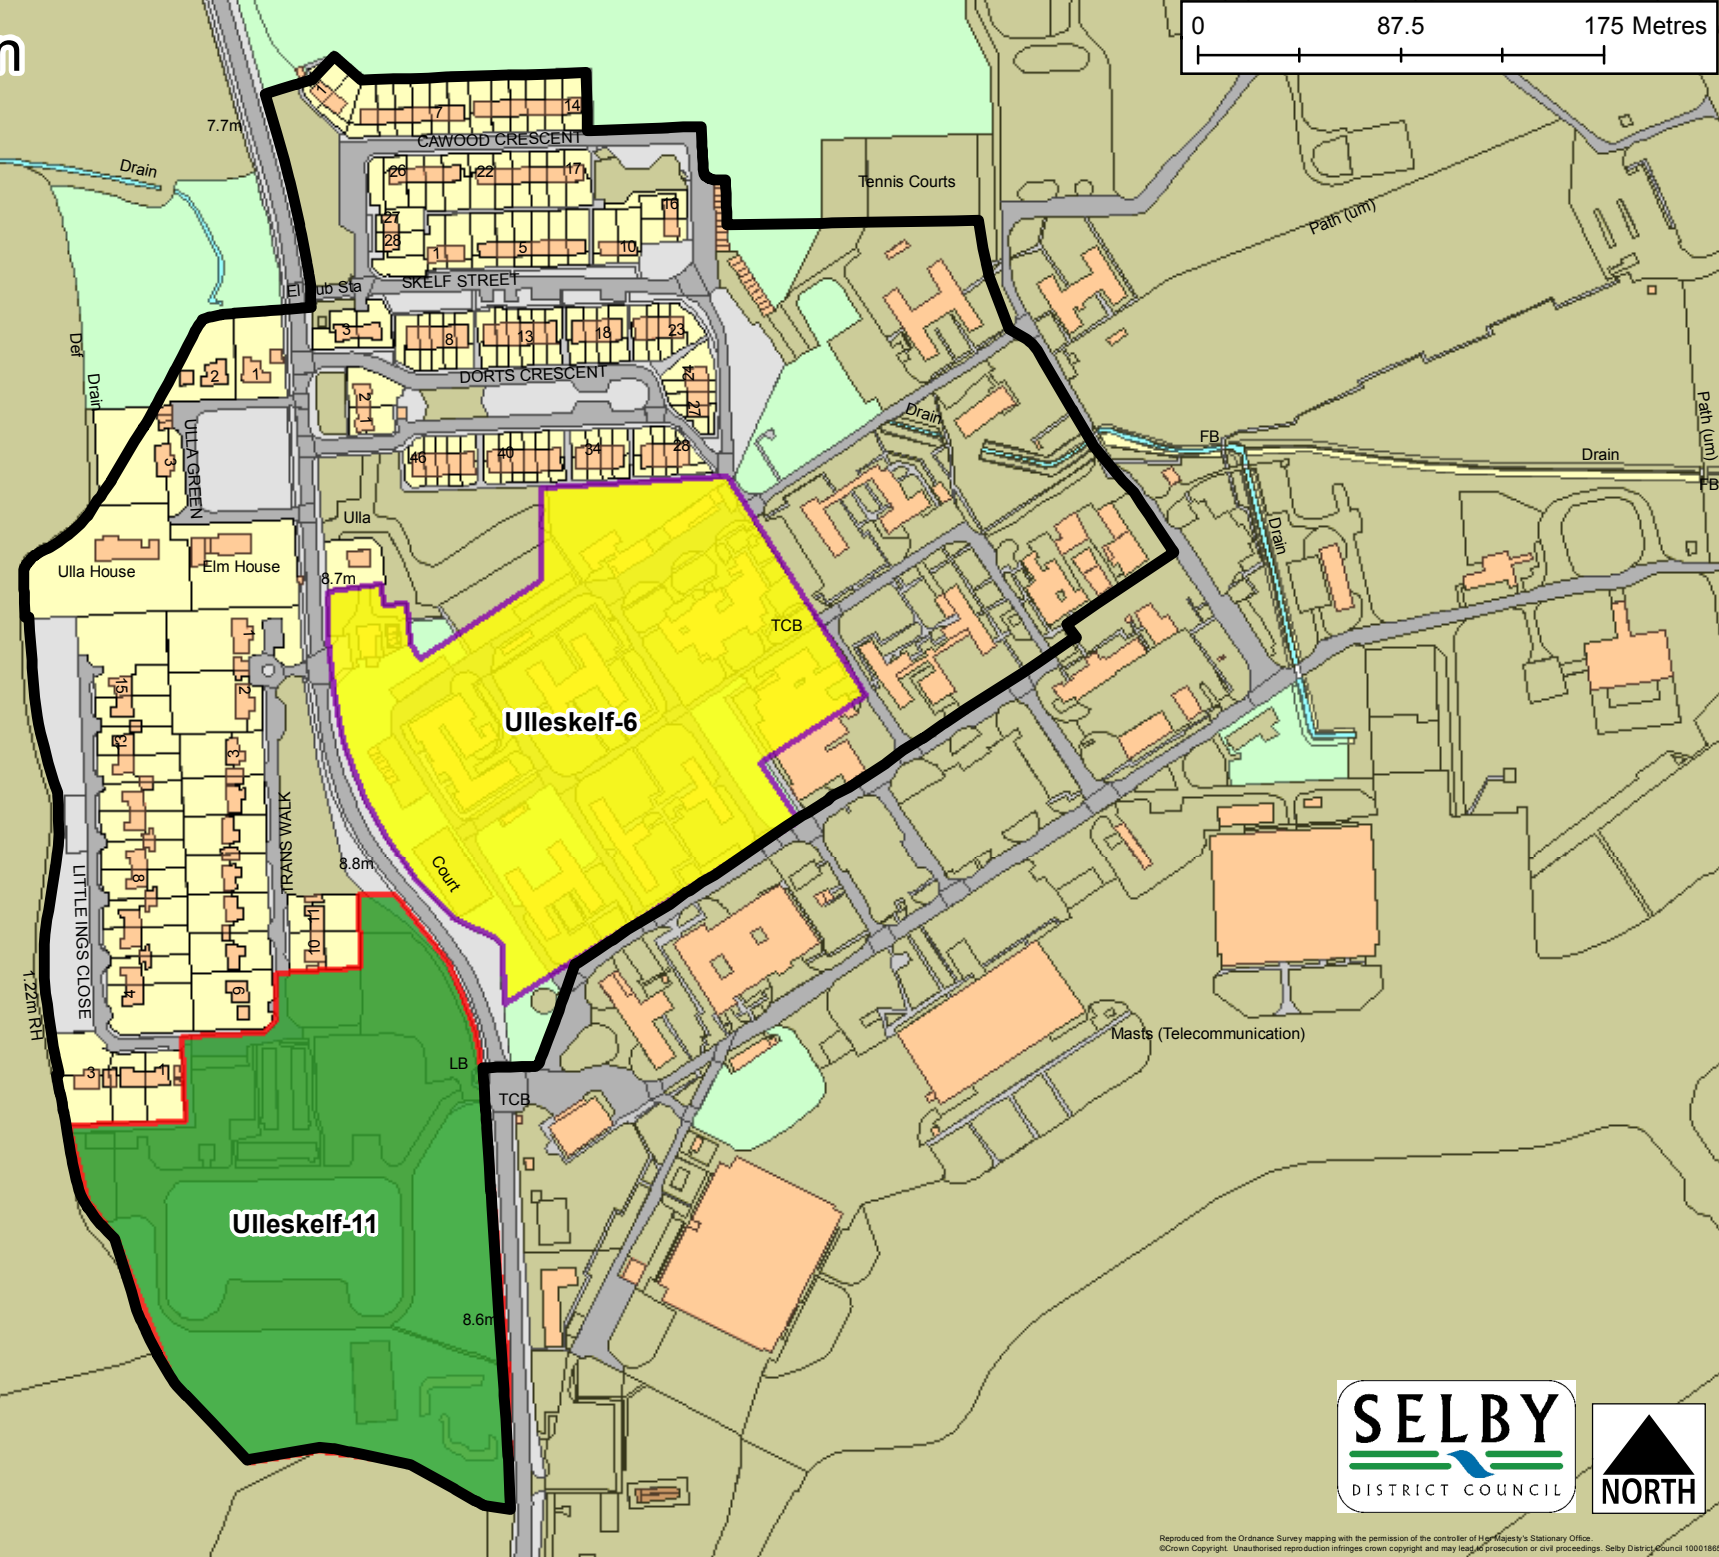

RAF Church Fenton

5YHLS Site Type

- Deliverable SHLAA Site
- Large Planning Permission