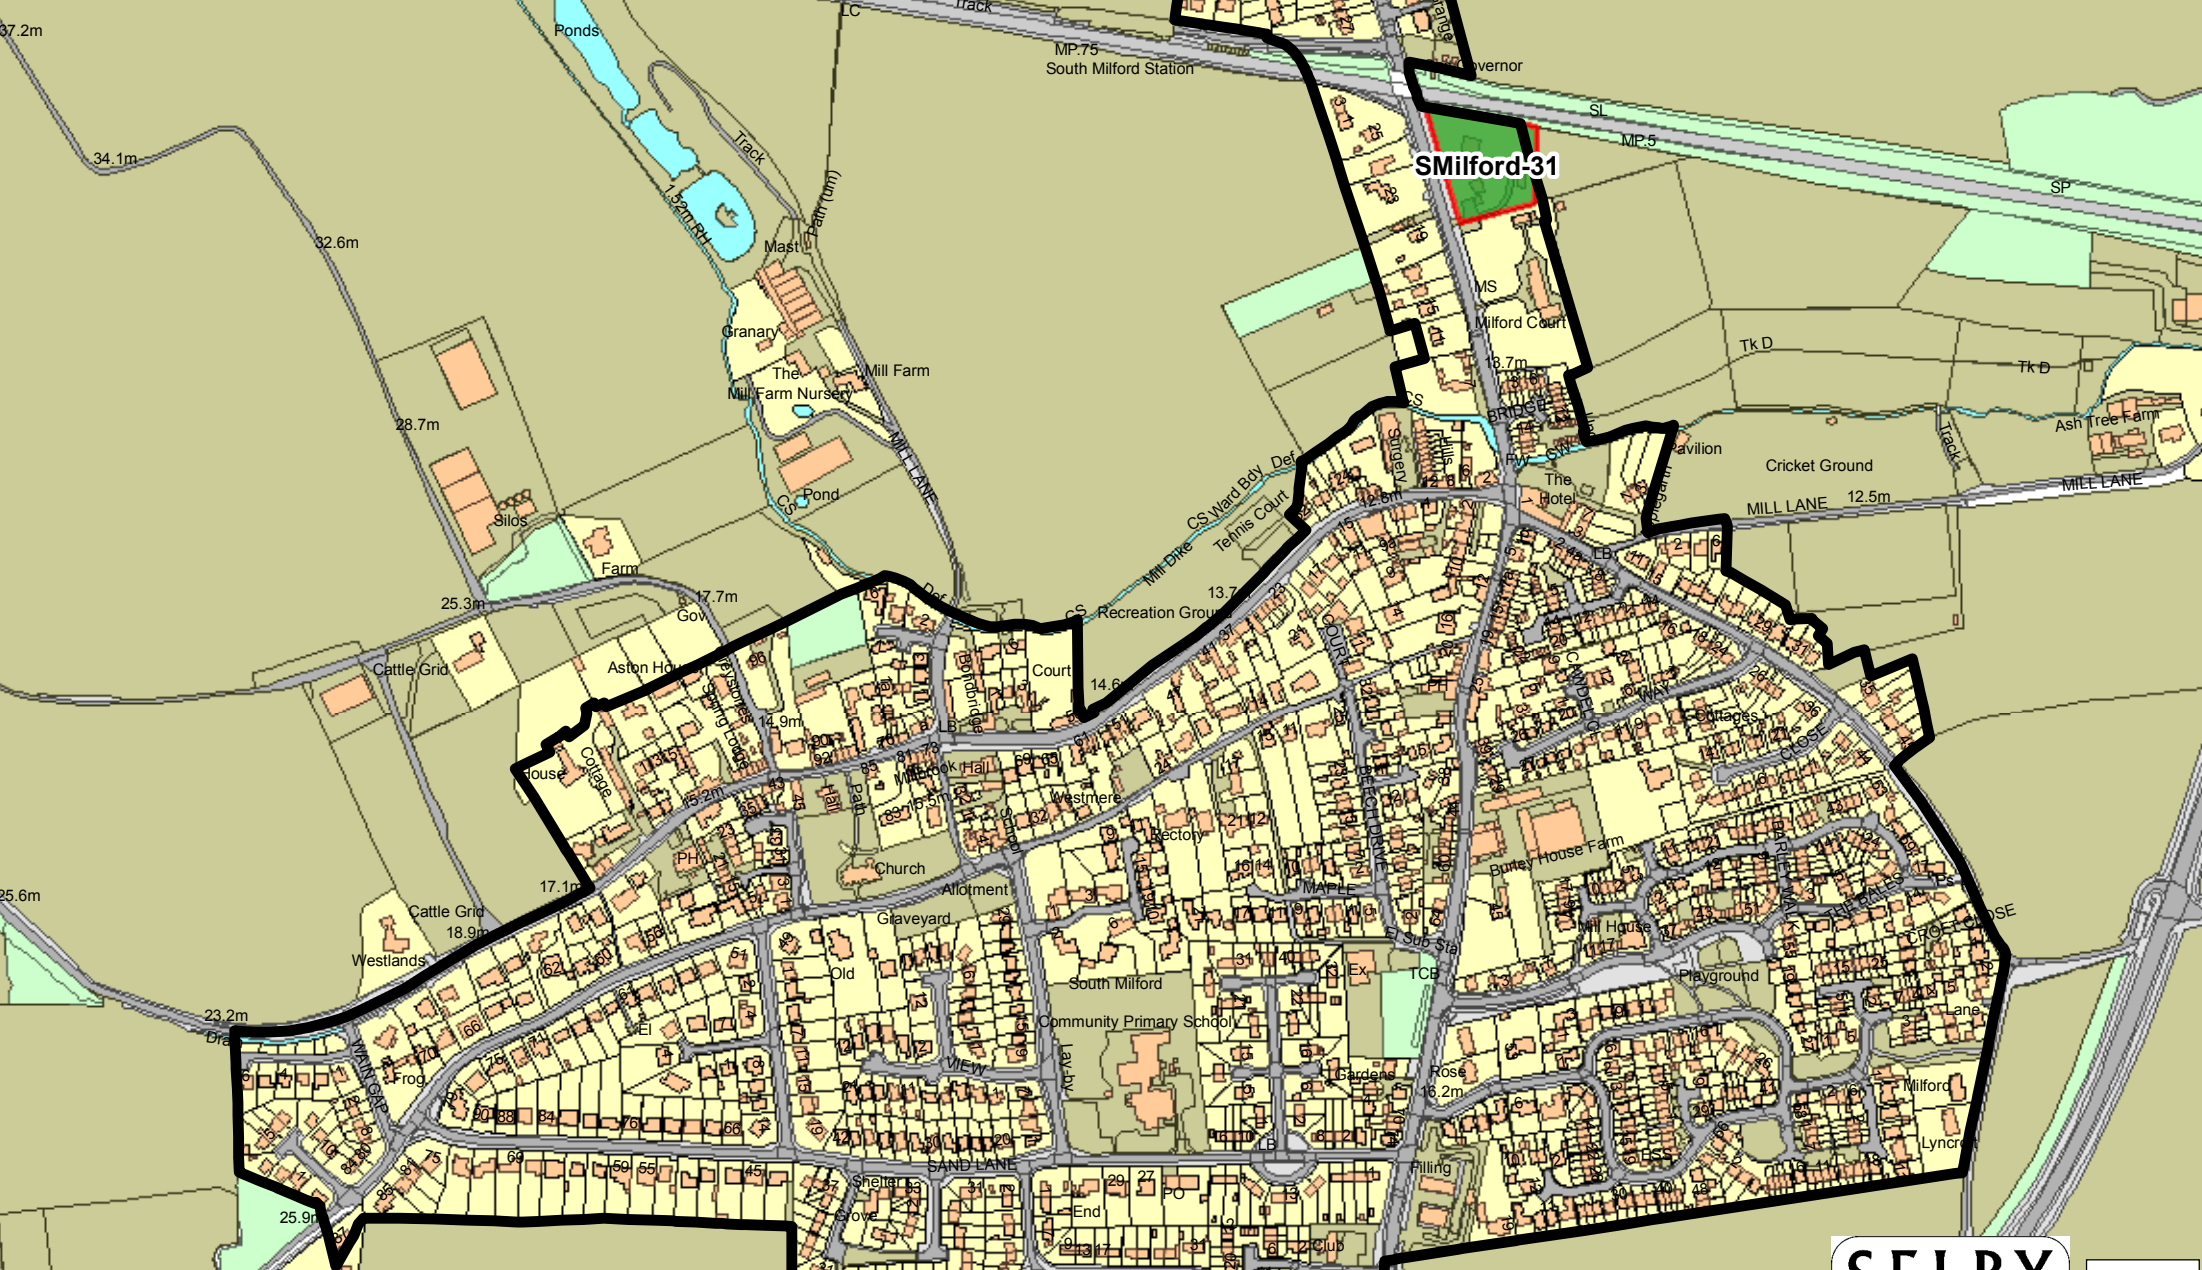

South Milford

5YHLS Site Type

Large Planning Permission

SELBY
DISTRICT COUNCIL

NORTH