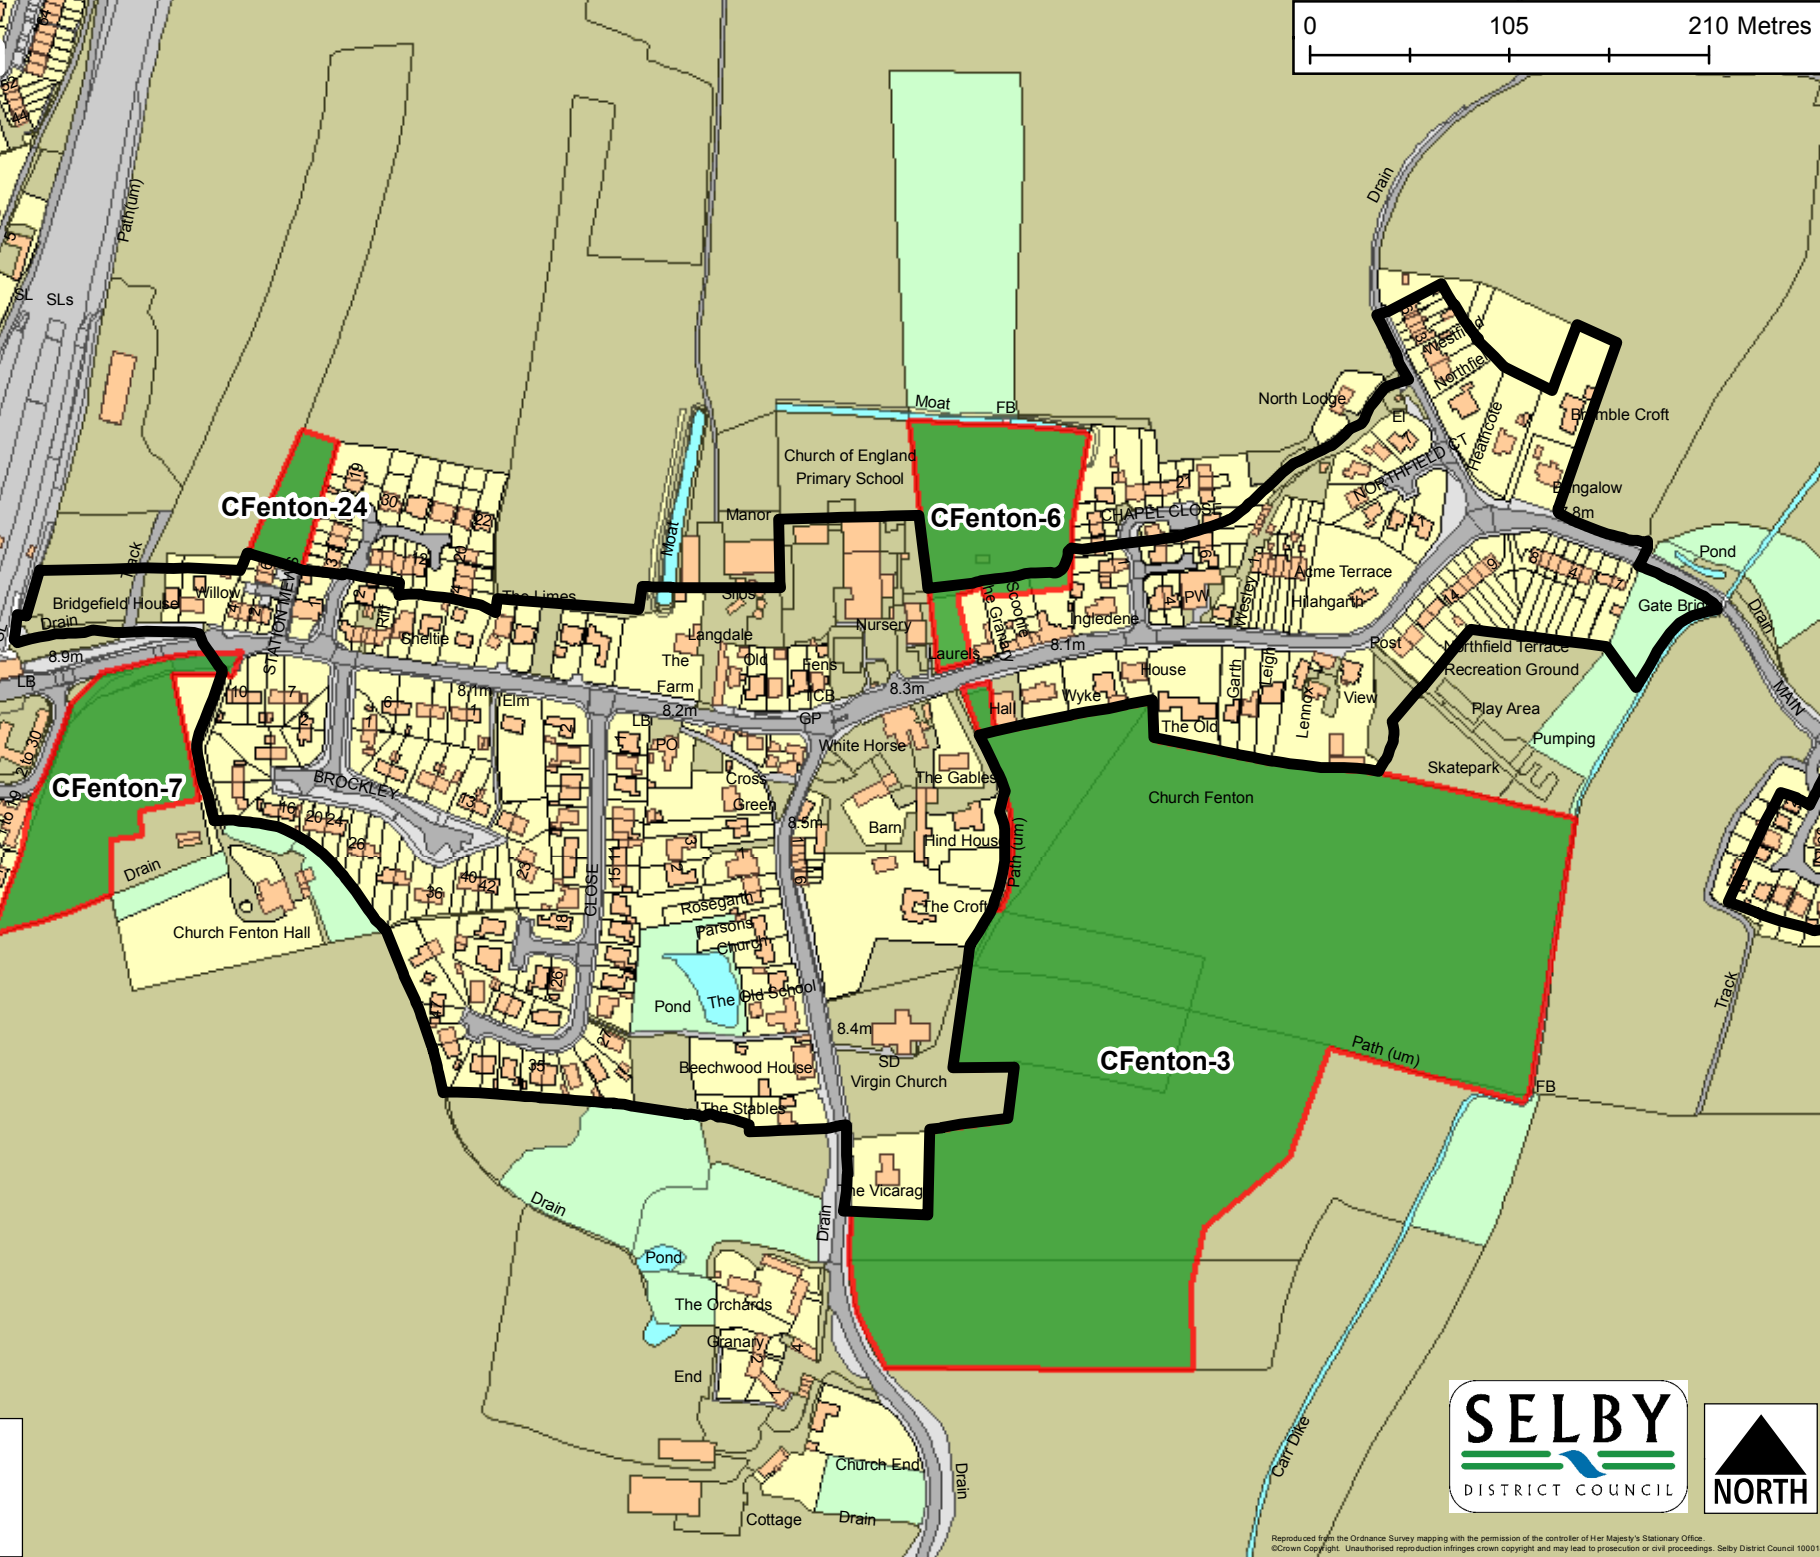

Church Fenton

5YHLS Site Type
Large Planning Permission