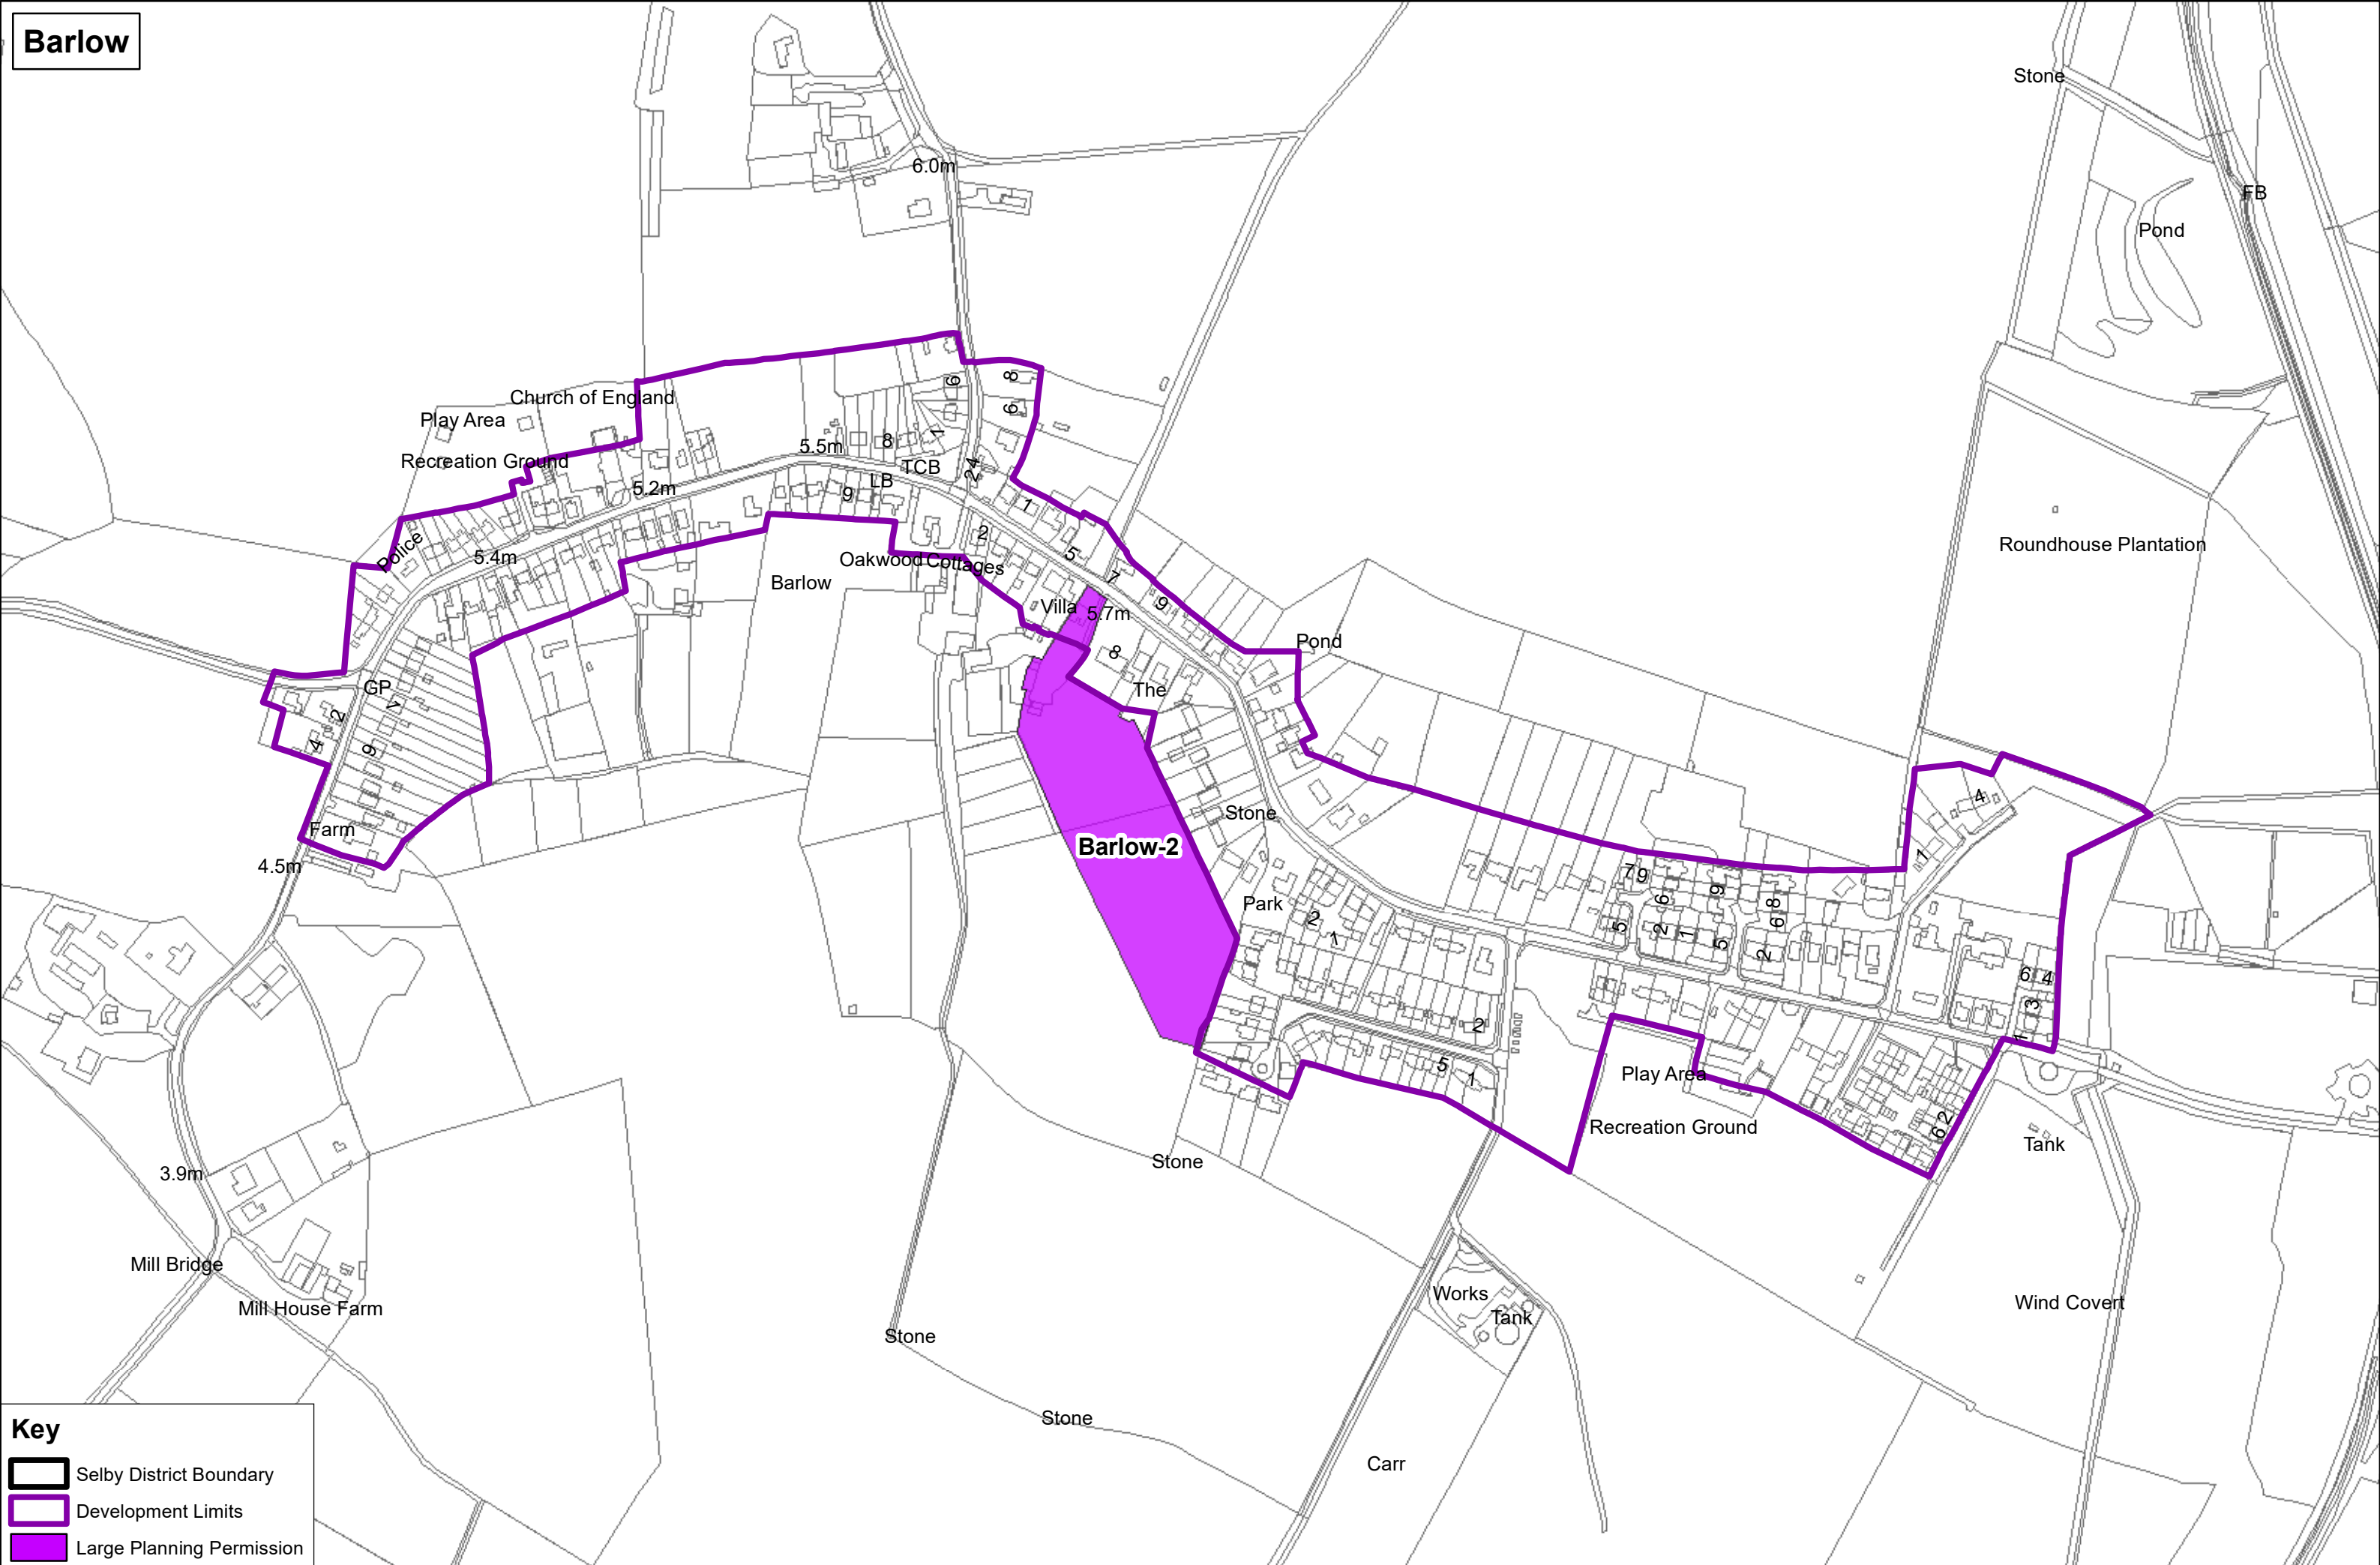

Barlby

Key

- Selby District Boundary
- Development Limits
- Large Planning Permission

NORTH

SELBY
DISTRICT COUNCIL

Key

- Selby District Boundary
- Development Limits
- Large Planning Permission

Key

-  Selby District Boundary
-  Development Limits
-  Large Planning Permission

Brayton-21

Key

-  Selby District Boundary
-  Development Limits
-  Large Planning Permission

Carlton

Key

- Selby District Boundary
- Development Limits
- SDLP Allocation
- Large Planning Permission

Cawood

Key

-  Selby District Boundary
-  Development Limits
-  Large Planning Permission

Eggborough

Key

- Selby District Boundary
- Development Limits
- SDLP Allocation
- Large Planning Permission

Hambleton

-  Selby District Boundary
-  Development Limits
-  Large Planning Permission

Tadcaster

Tadcaster-18

Tadcaster-19

TADCASTER

Oxton

Key

-  Selby District Boundary
-  Development Limits
-  SDLP Allocation
-  Large Planning Permission