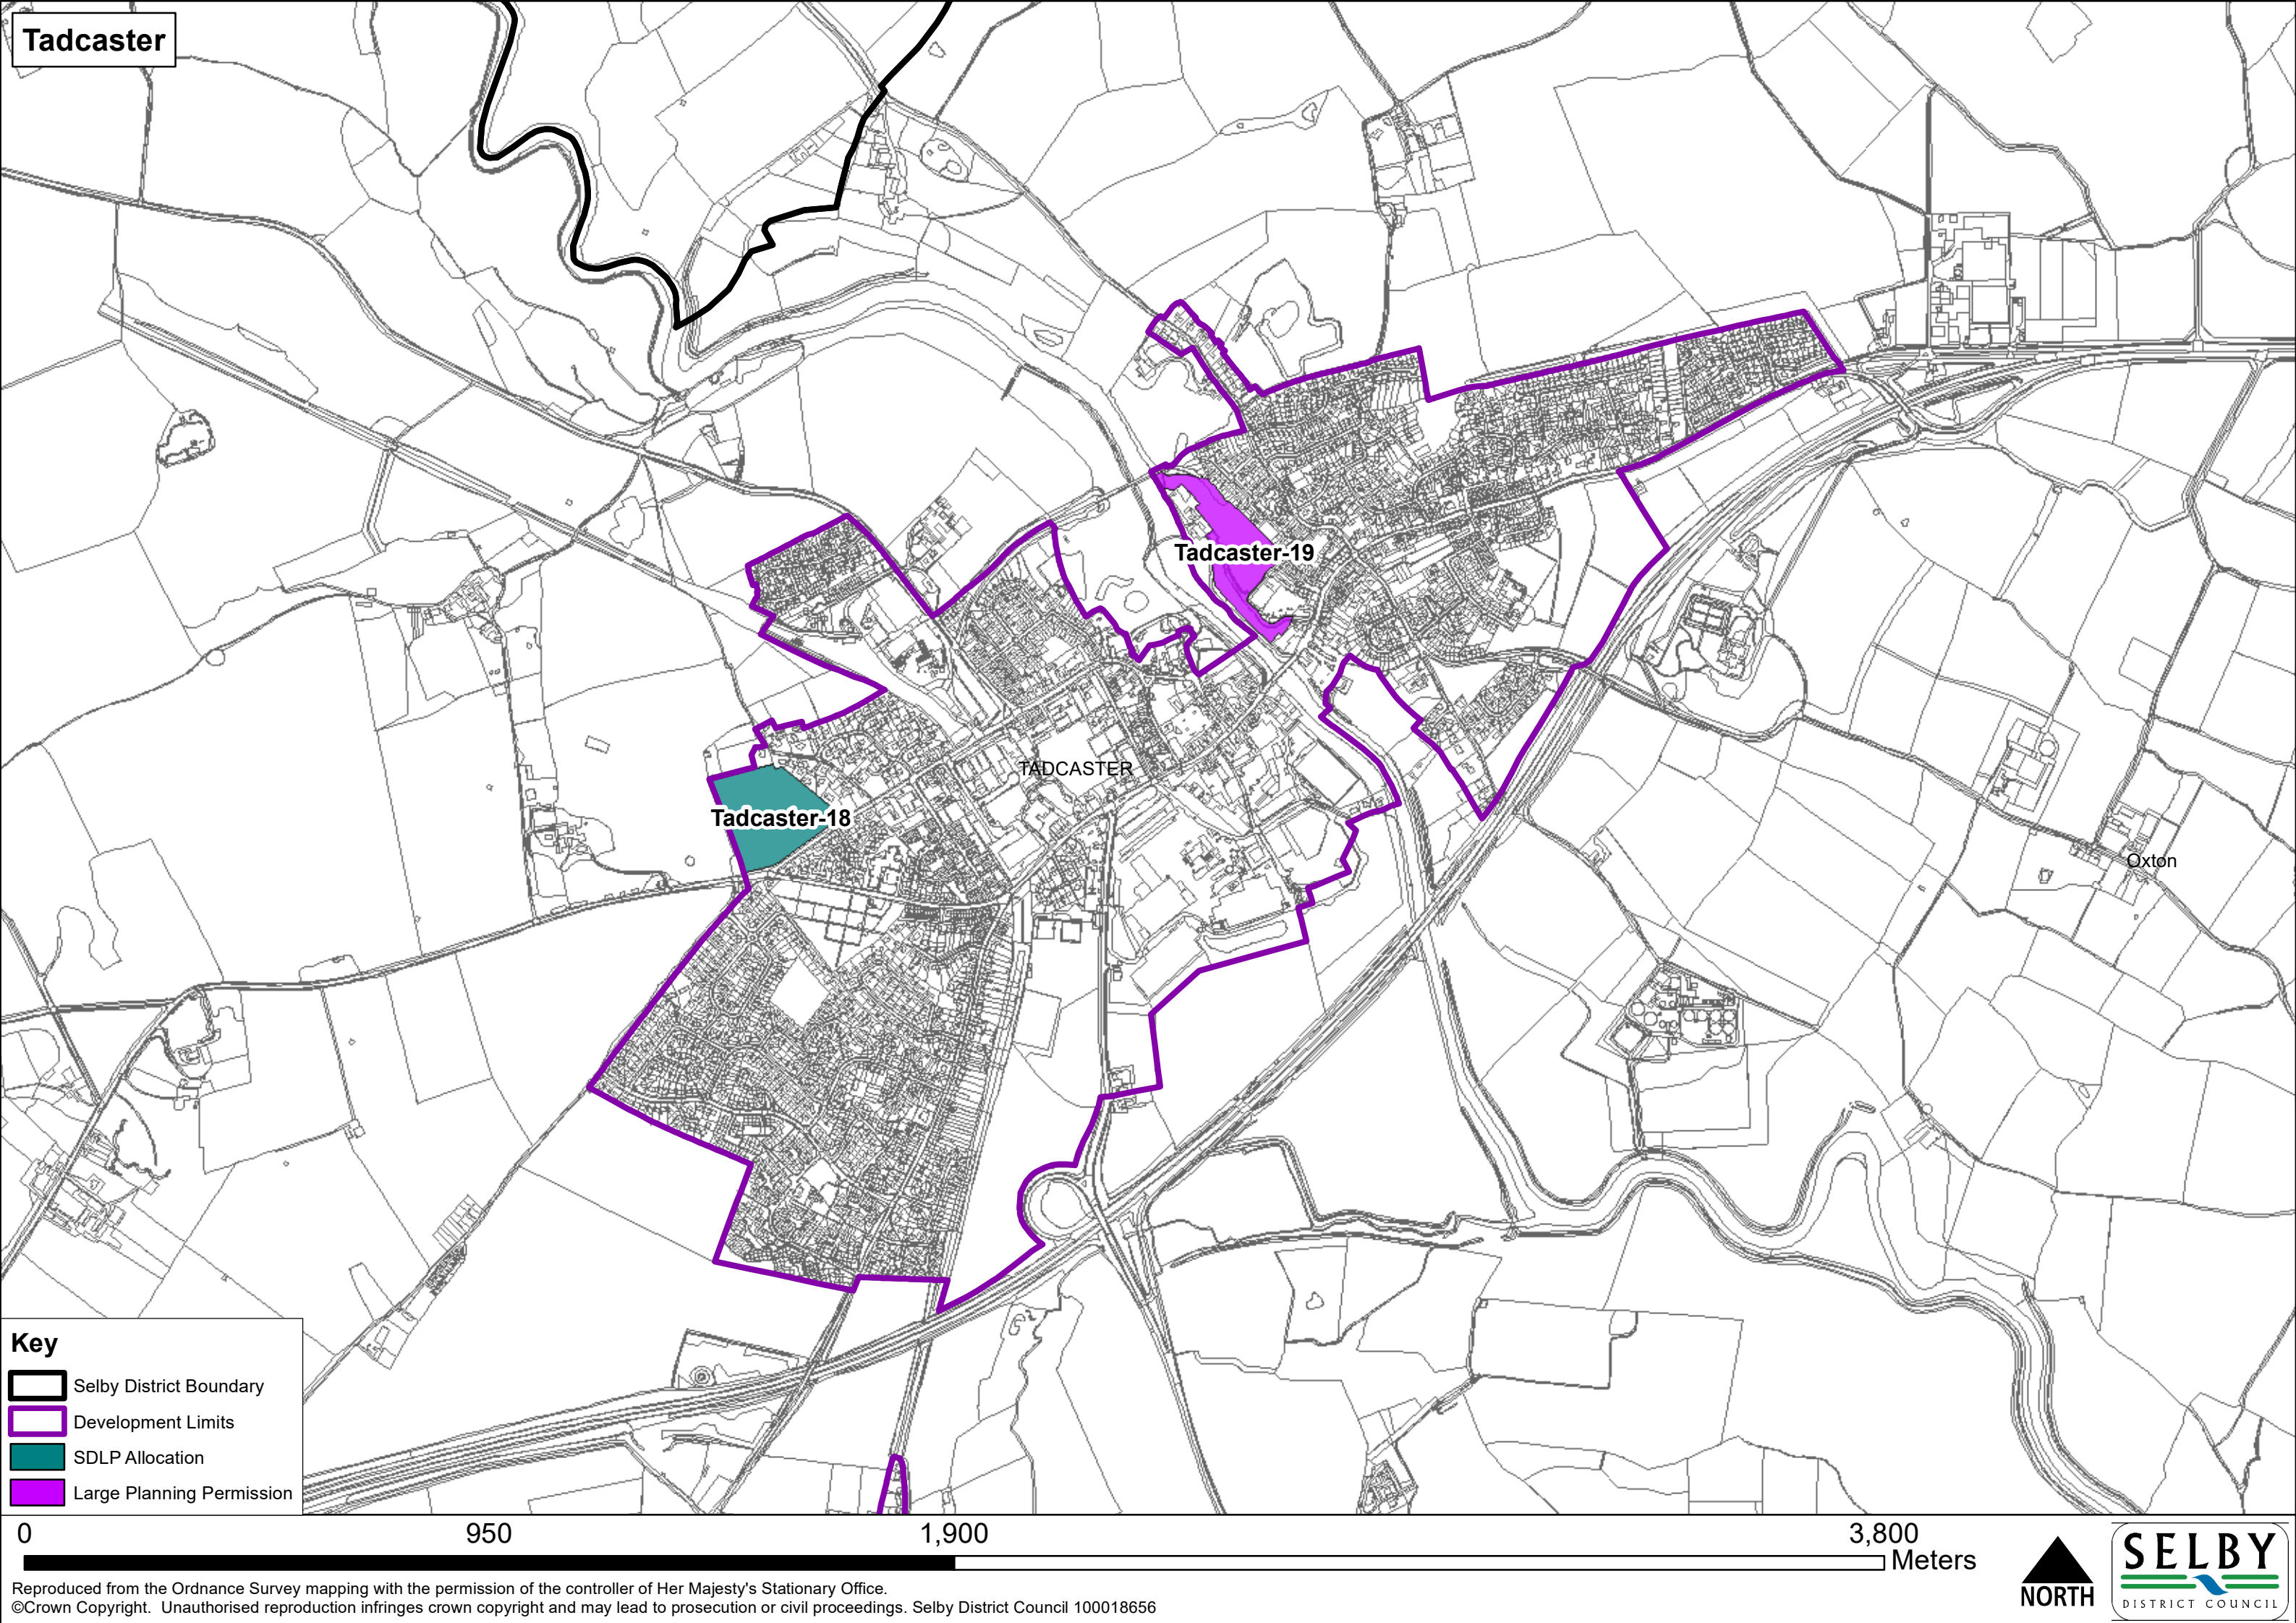

-  Selby District Boundary
-  Development Limits
-  Core Strategy Allocation
-  Large Planning Permission

Sherburn in Elmet

Sherburn Common

Key

- Selby District Boundary
- Development Limits
- SDLP Allocation
- Large Planning Permission

Skipwith

Key

- Selby District Boundary
- Development Limits
- Large Planning Permission

Stillingfleet

Stillingfleet-6

Selby

Stillingfleet

Key

-  Selby District Boundary
-  Development Limits
-  Large Planning Permission

Tadcaster

Tadcaster-18

Tadcaster-19

TADCASTER

Oxton

Key

-  Selby District Boundary
-  Development Limits
-  SDLP Allocation
-  Large Planning Permission

Thorpe Willoughby

Key

- Selby District Boundary
- Development Limits
- Large Planning Permission