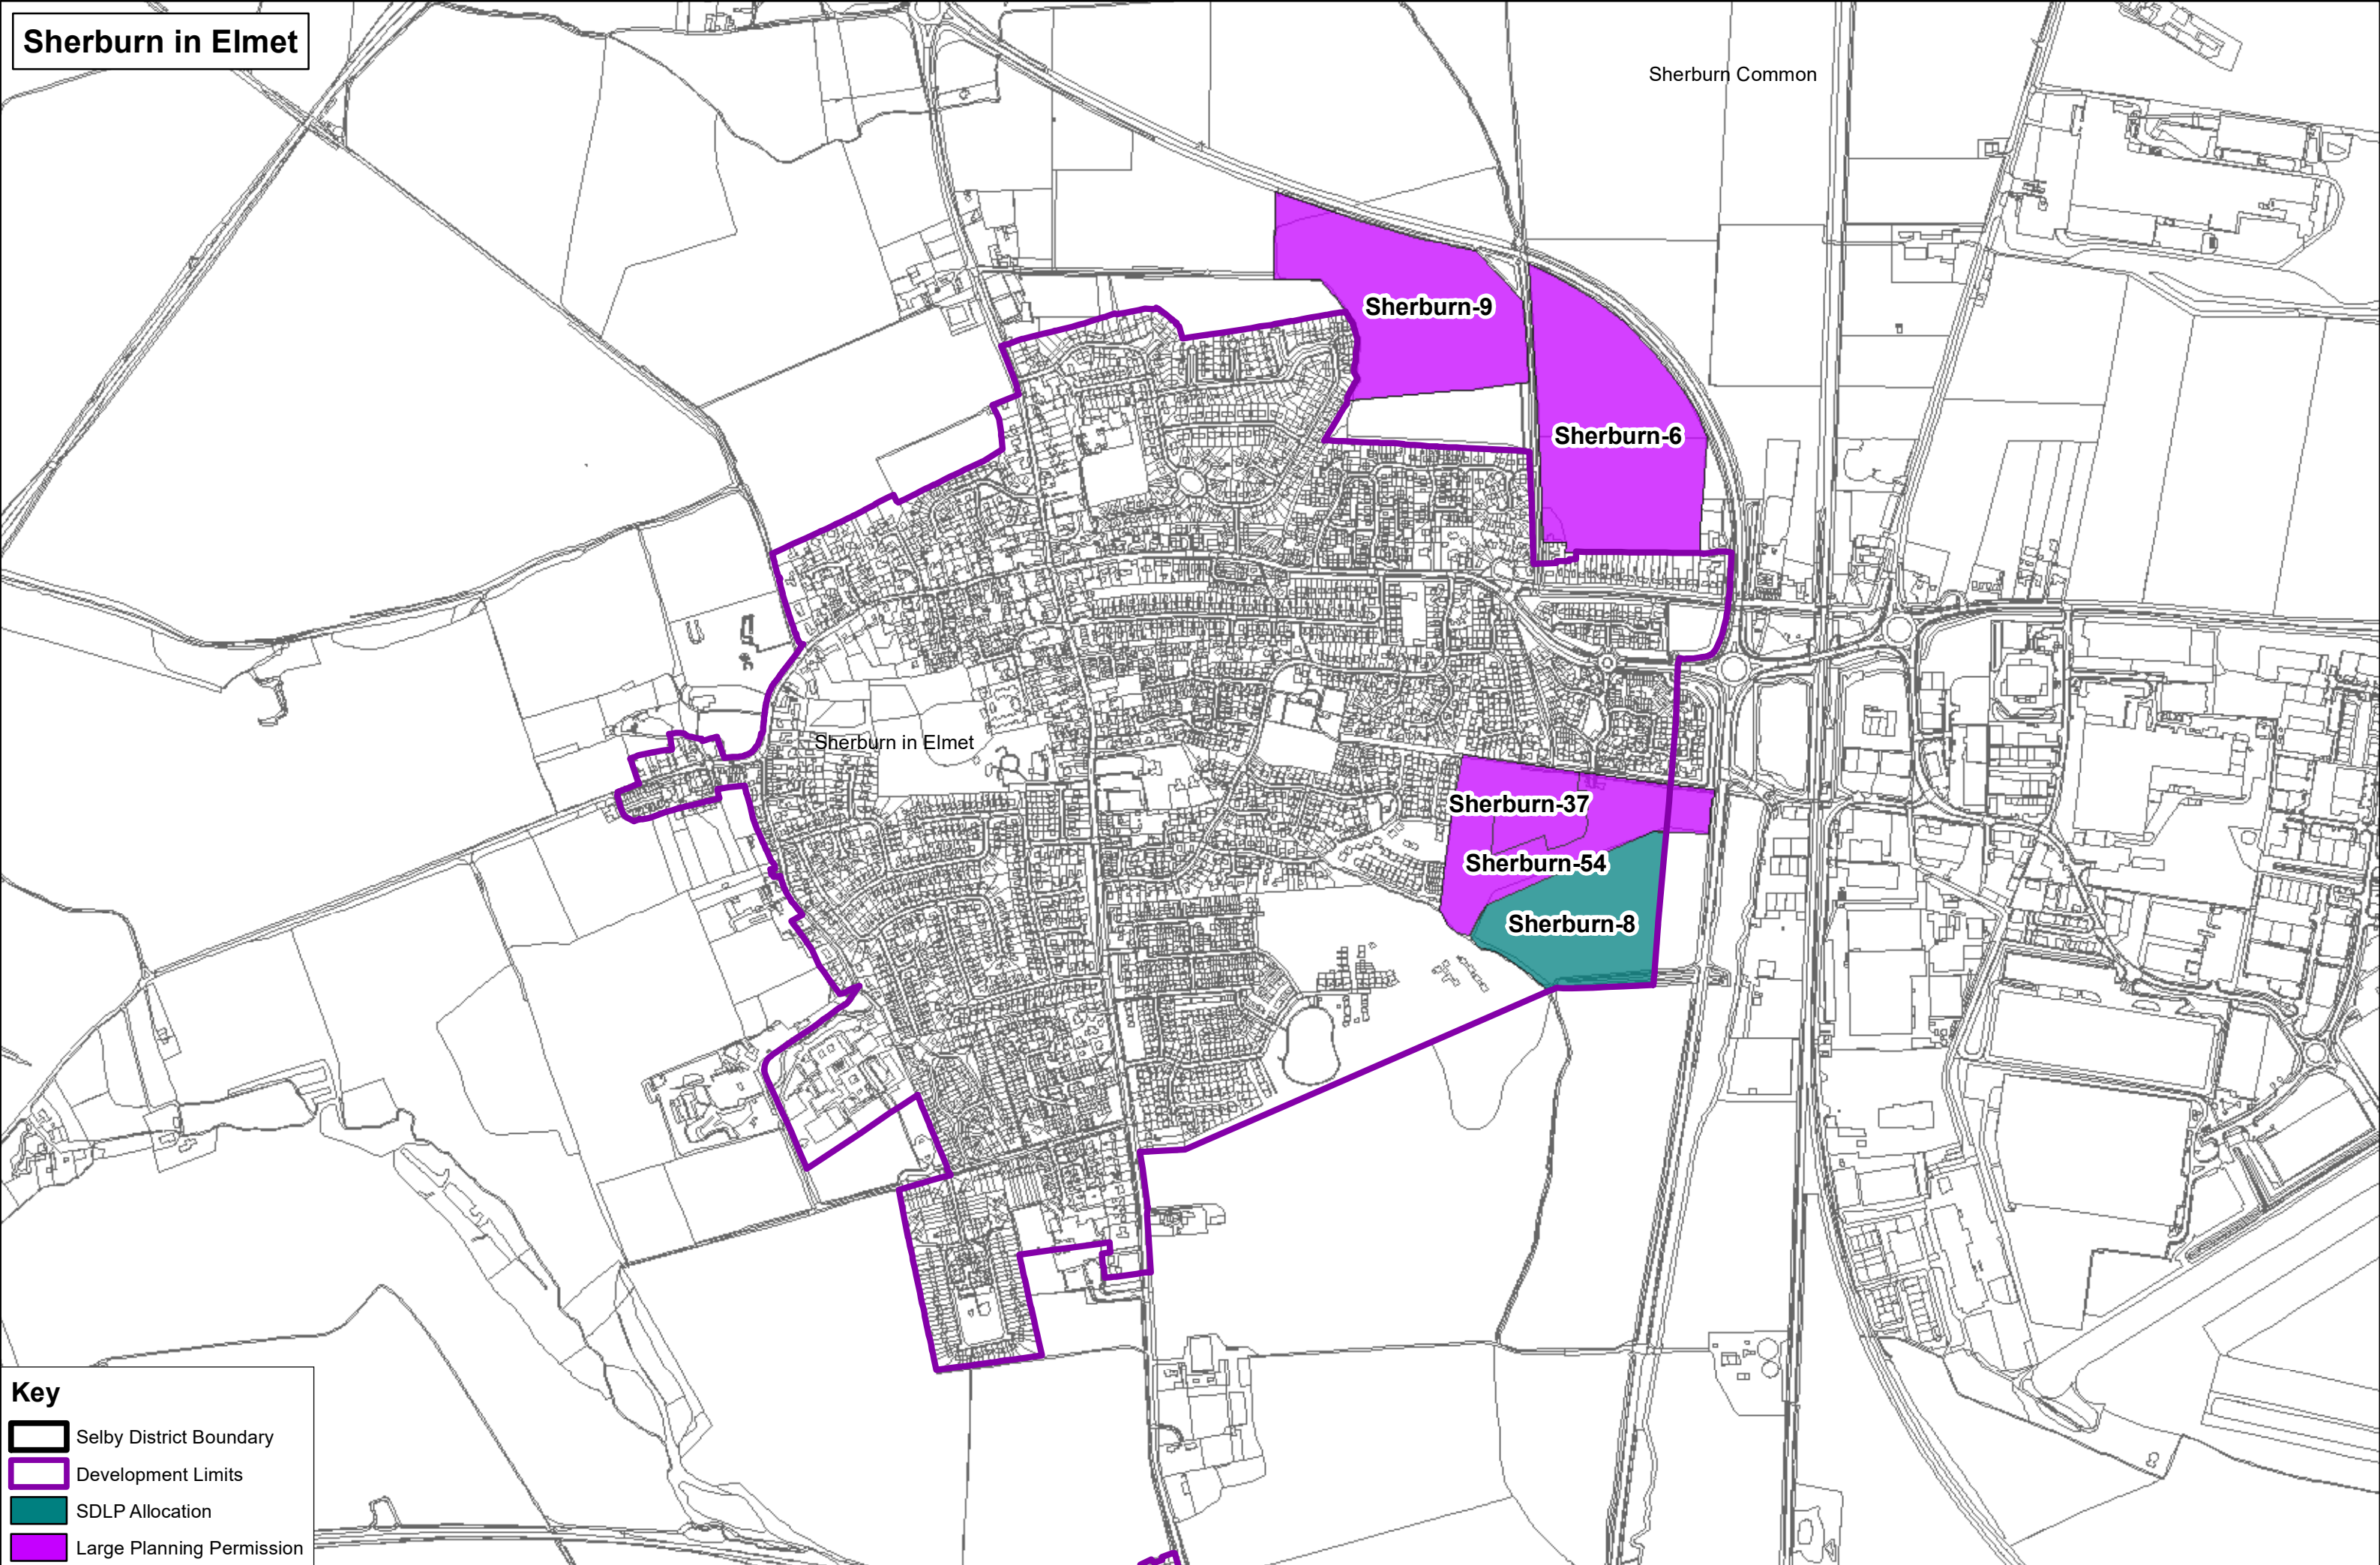

Key

- Selby District Boundary
- Development Limits
- Large Planning Permission

Key

- Selby District Boundary
- Development Limits
- Core Strategy Allocation
- SDLP Allocation
- Large Planning Permission

Key

-  Selby District Boundary
-  Development Limits
-  Core Strategy Allocation
-  Large Planning Permission

Sherburn in Elmet

Sherburn Common

Key

- Selby District Boundary
- Development Limits
- SDLP Allocation
- Large Planning Permission

Skipwith

Key

- Selby District Boundary
- Development Limits
- Large Planning Permission

Stillingfleet

Stillingfleet-6

Selby

Stillingfleet

Key

-  Selby District Boundary
-  Development Limits
-  Large Planning Permission

Tadcaster

Tadcaster-18

Tadcaster-19

TADCASTER

Oxton

Key

-  Selby District Boundary
-  Development Limits
-  SDLP Allocation
-  Large Planning Permission