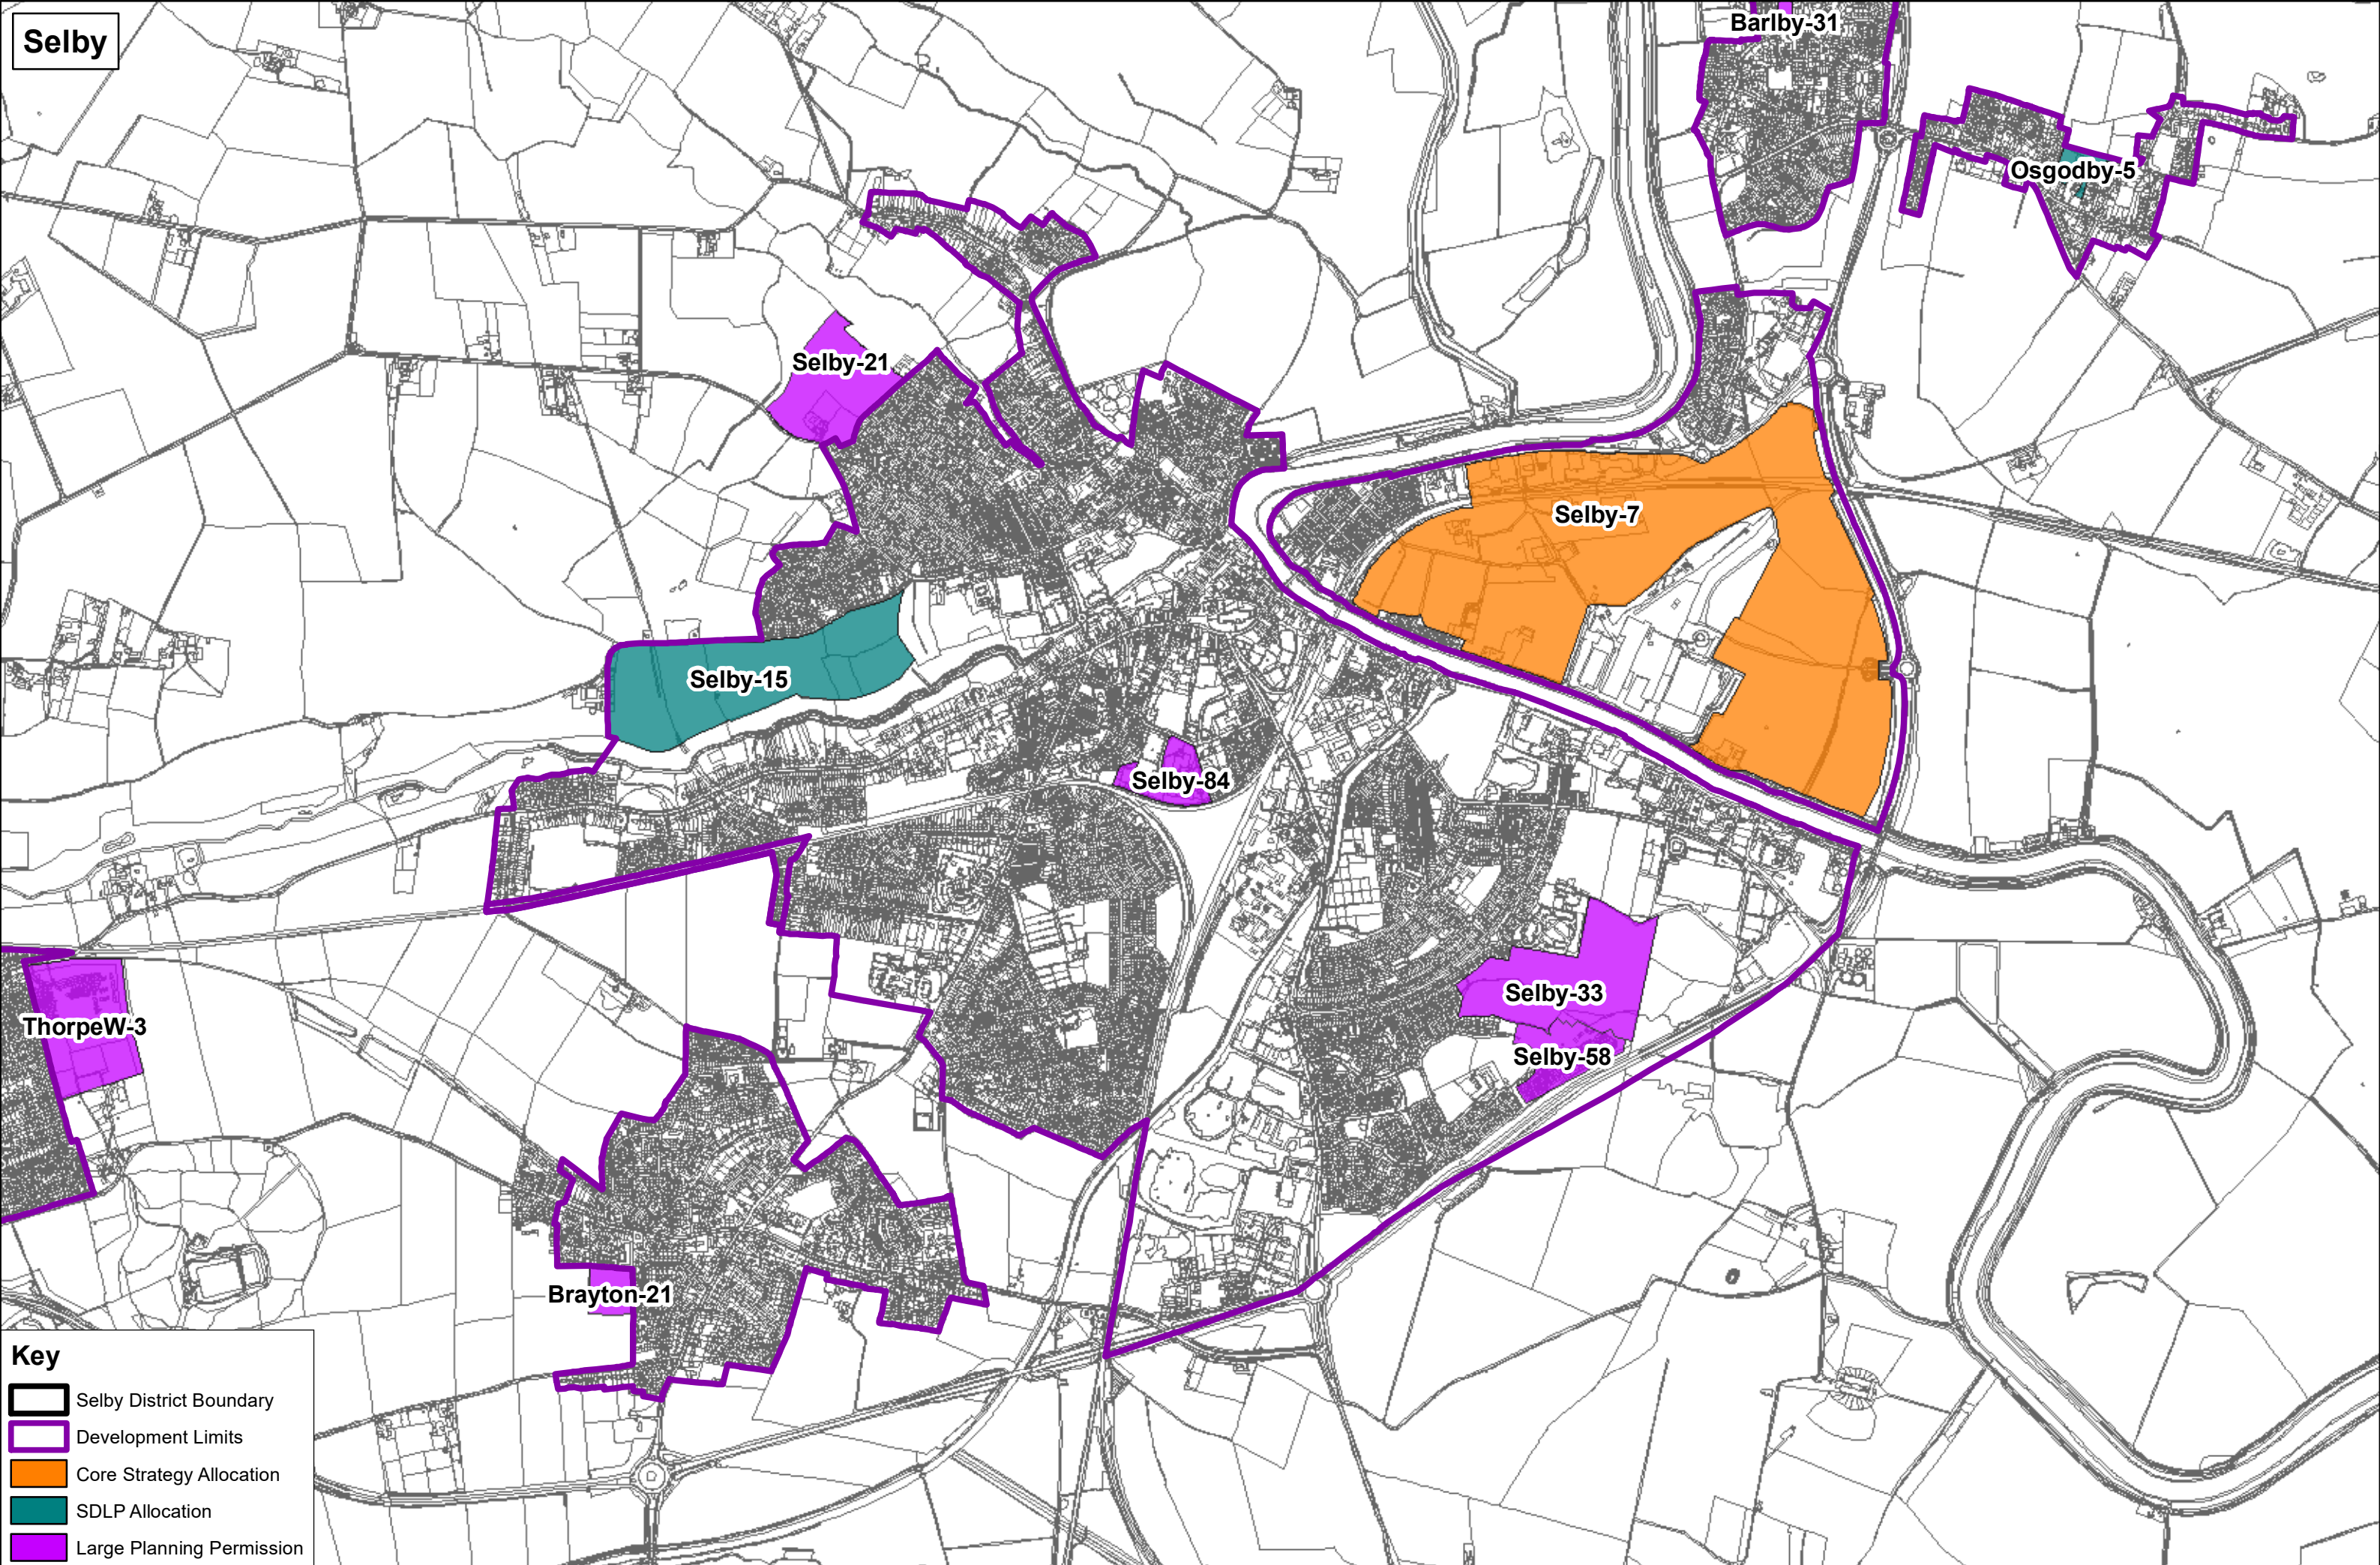

- Selby District Boundary
- Development Limits
- Large Planning Permission

Osgodby

Key

- Selby District Boundary
- Development Limits
- SDLP Allocation

0 320 640 1,280 Meters

NORTH

SELBY
DISTRICT COUNCIL

RAF Church Fenton

Key

- Selby District Boundary
- Development Limits
- Large Planning Permission

Key

- Selby District Boundary
- Development Limits
- Core Strategy Allocation
- SDLP Allocation
- Large Planning Permission

Key

-  Selby District Boundary
-  Development Limits
-  Core Strategy Allocation
-  Large Planning Permission

Sherburn in Elmet

Sherburn Common

Key

- Selby District Boundary
- Development Limits
- SDLP Allocation
- Large Planning Permission

-  Selby District Boundary
-  Development Limits
-  Large Planning Permission

Tadcaster

Tadcaster-18

Tadcaster-19

TADCASTER

Oxton

Key

-  Selby District Boundary
-  Development Limits
-  SDLP Allocation
-  Large Planning Permission