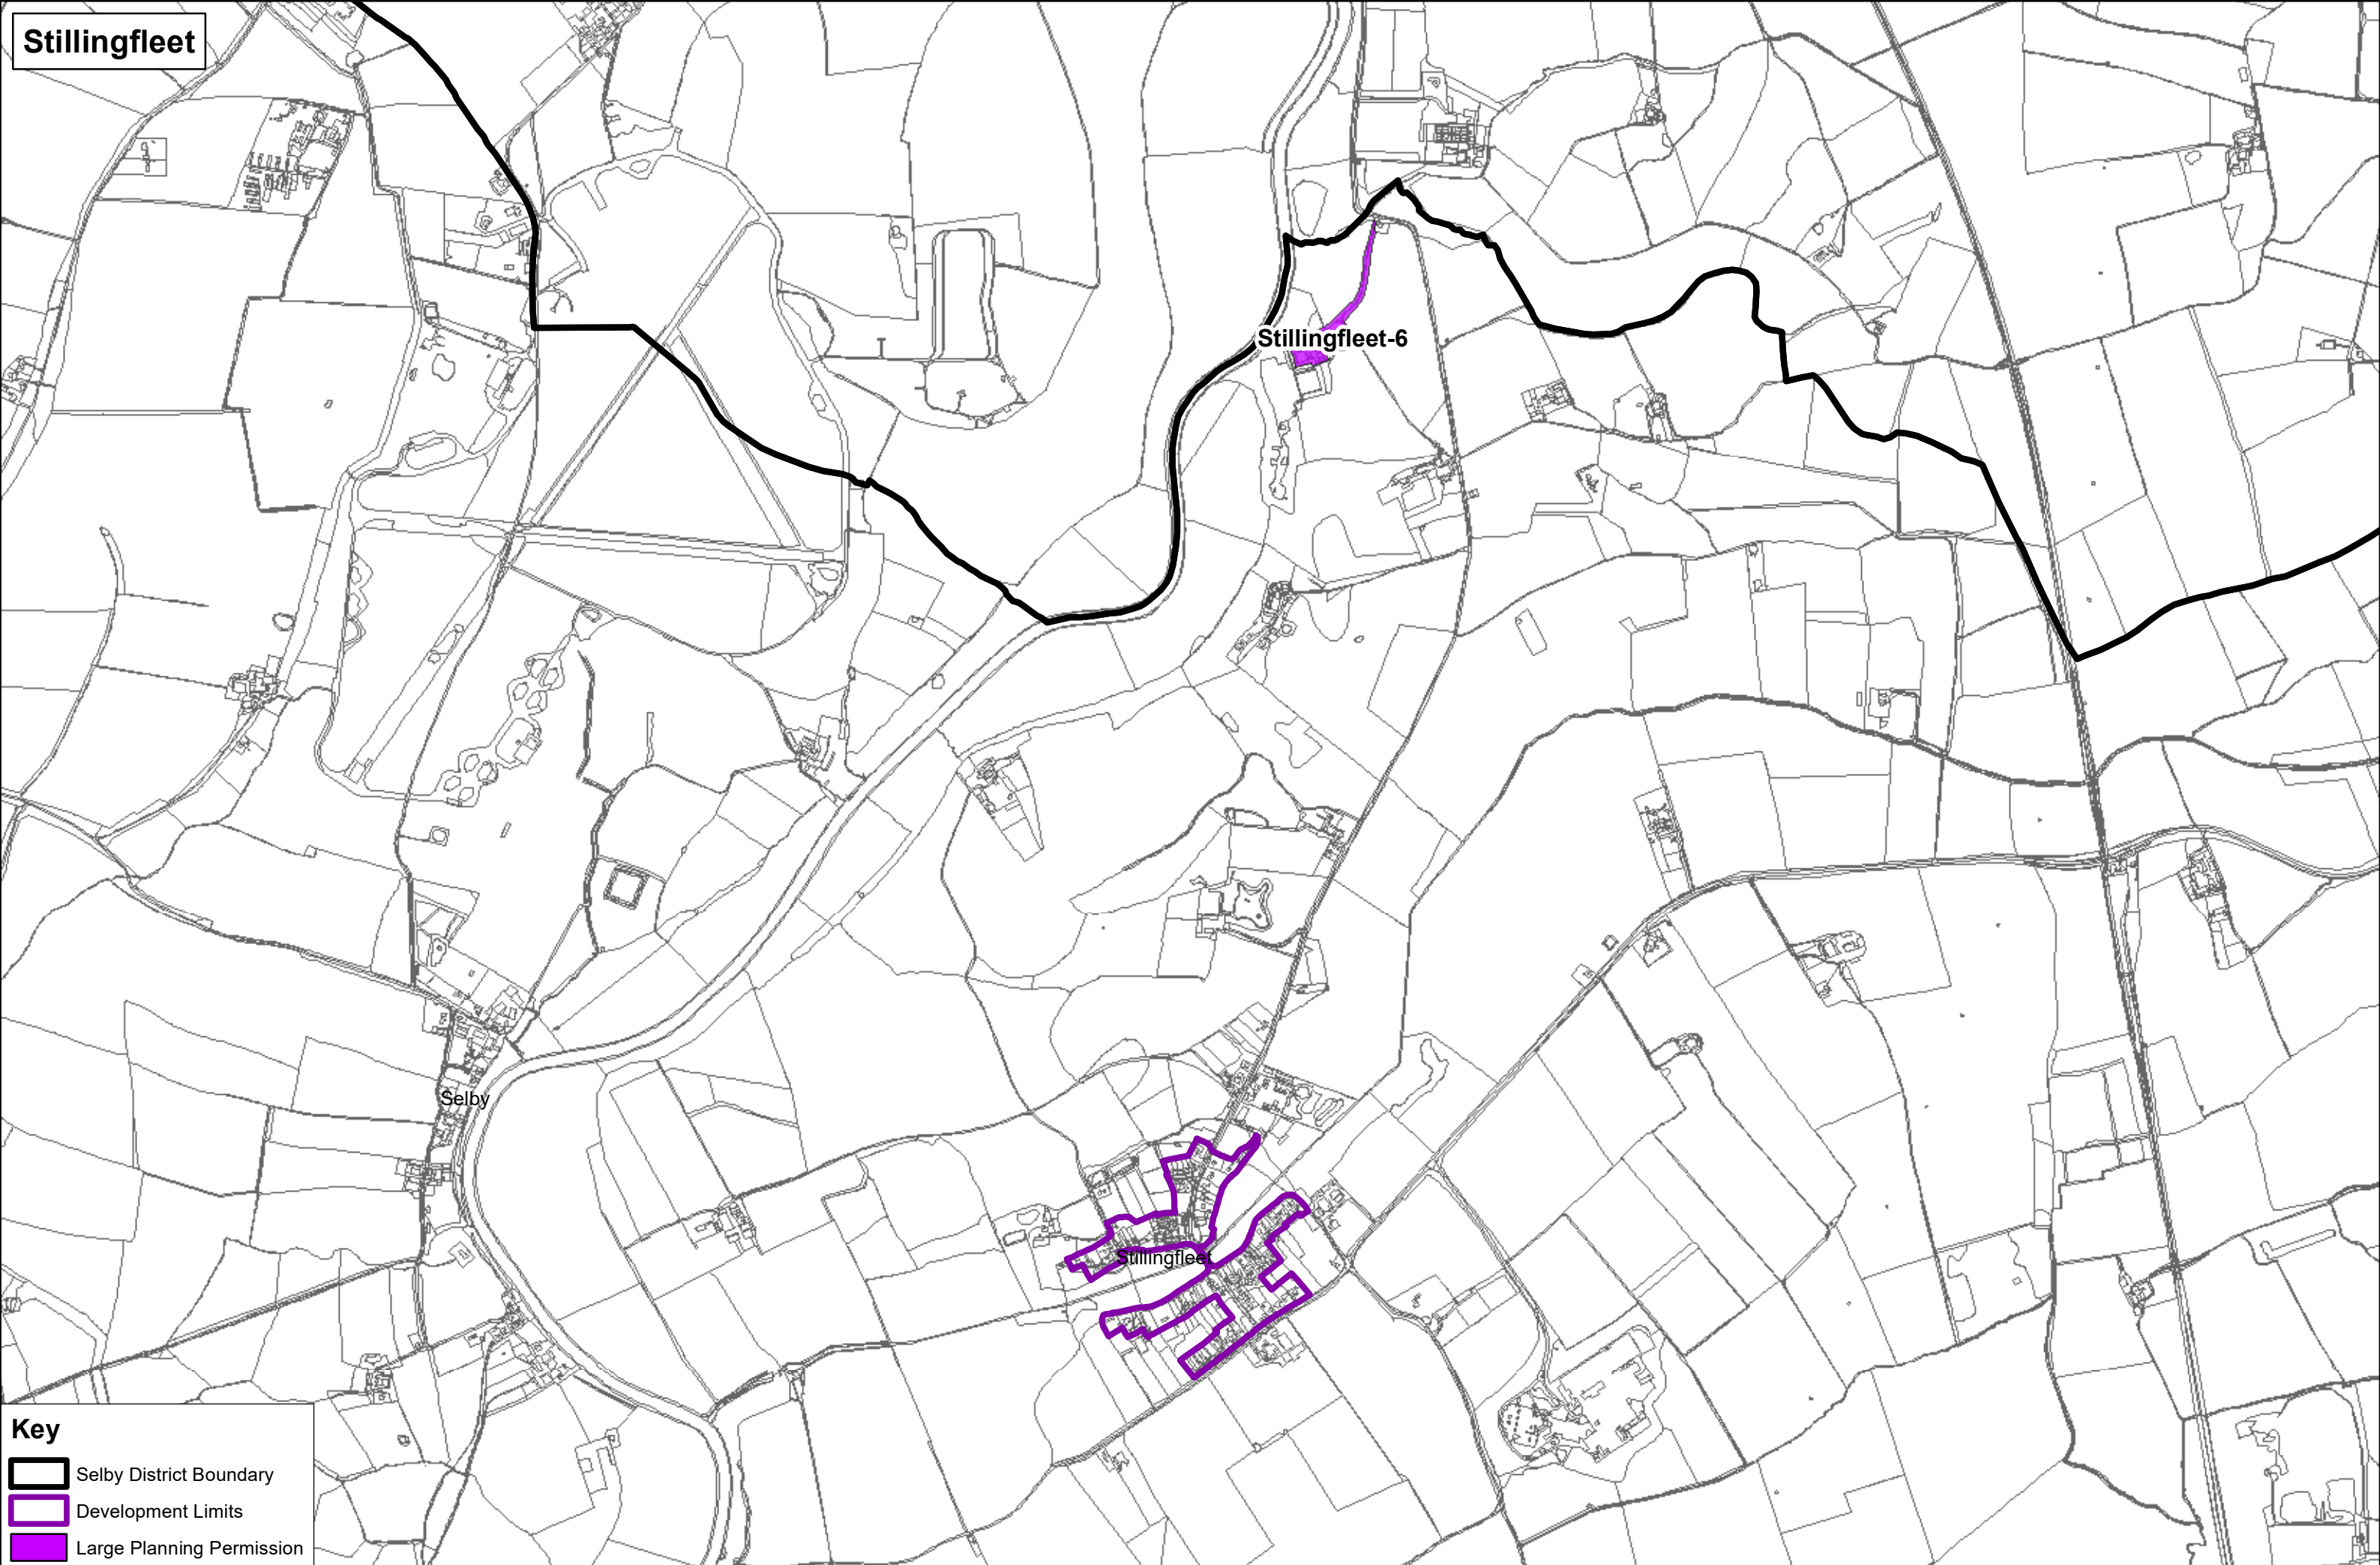

Key

- Selby District Boundary
- Development Limits
- Large Planning Permission

Key

- Selby District Boundary
- Development Limits
- Core Strategy Allocation
- SDLP Allocation
- Large Planning Permission

Key

-  Selby District Boundary
-  Development Limits
-  Core Strategy Allocation
-  Large Planning Permission

Sherburn in Elmet

Sherburn Common

Key

- Selby District Boundary
- Development Limits
- SDLP Allocation
- Large Planning Permission

Skipwith

Key

- Selby District Boundary
- Development Limits
- Large Planning Permission

Stillingfleet

Stillingfleet-6

Selby

Stillingfleet

Key

-  Selby District Boundary
-  Development Limits
-  Large Planning Permission

Tadcaster

Tadcaster-18

Tadcaster-19

TADCASTER

Oxton

Key

-  Selby District Boundary
-  Development Limits
-  SDLP Allocation
-  Large Planning Permission