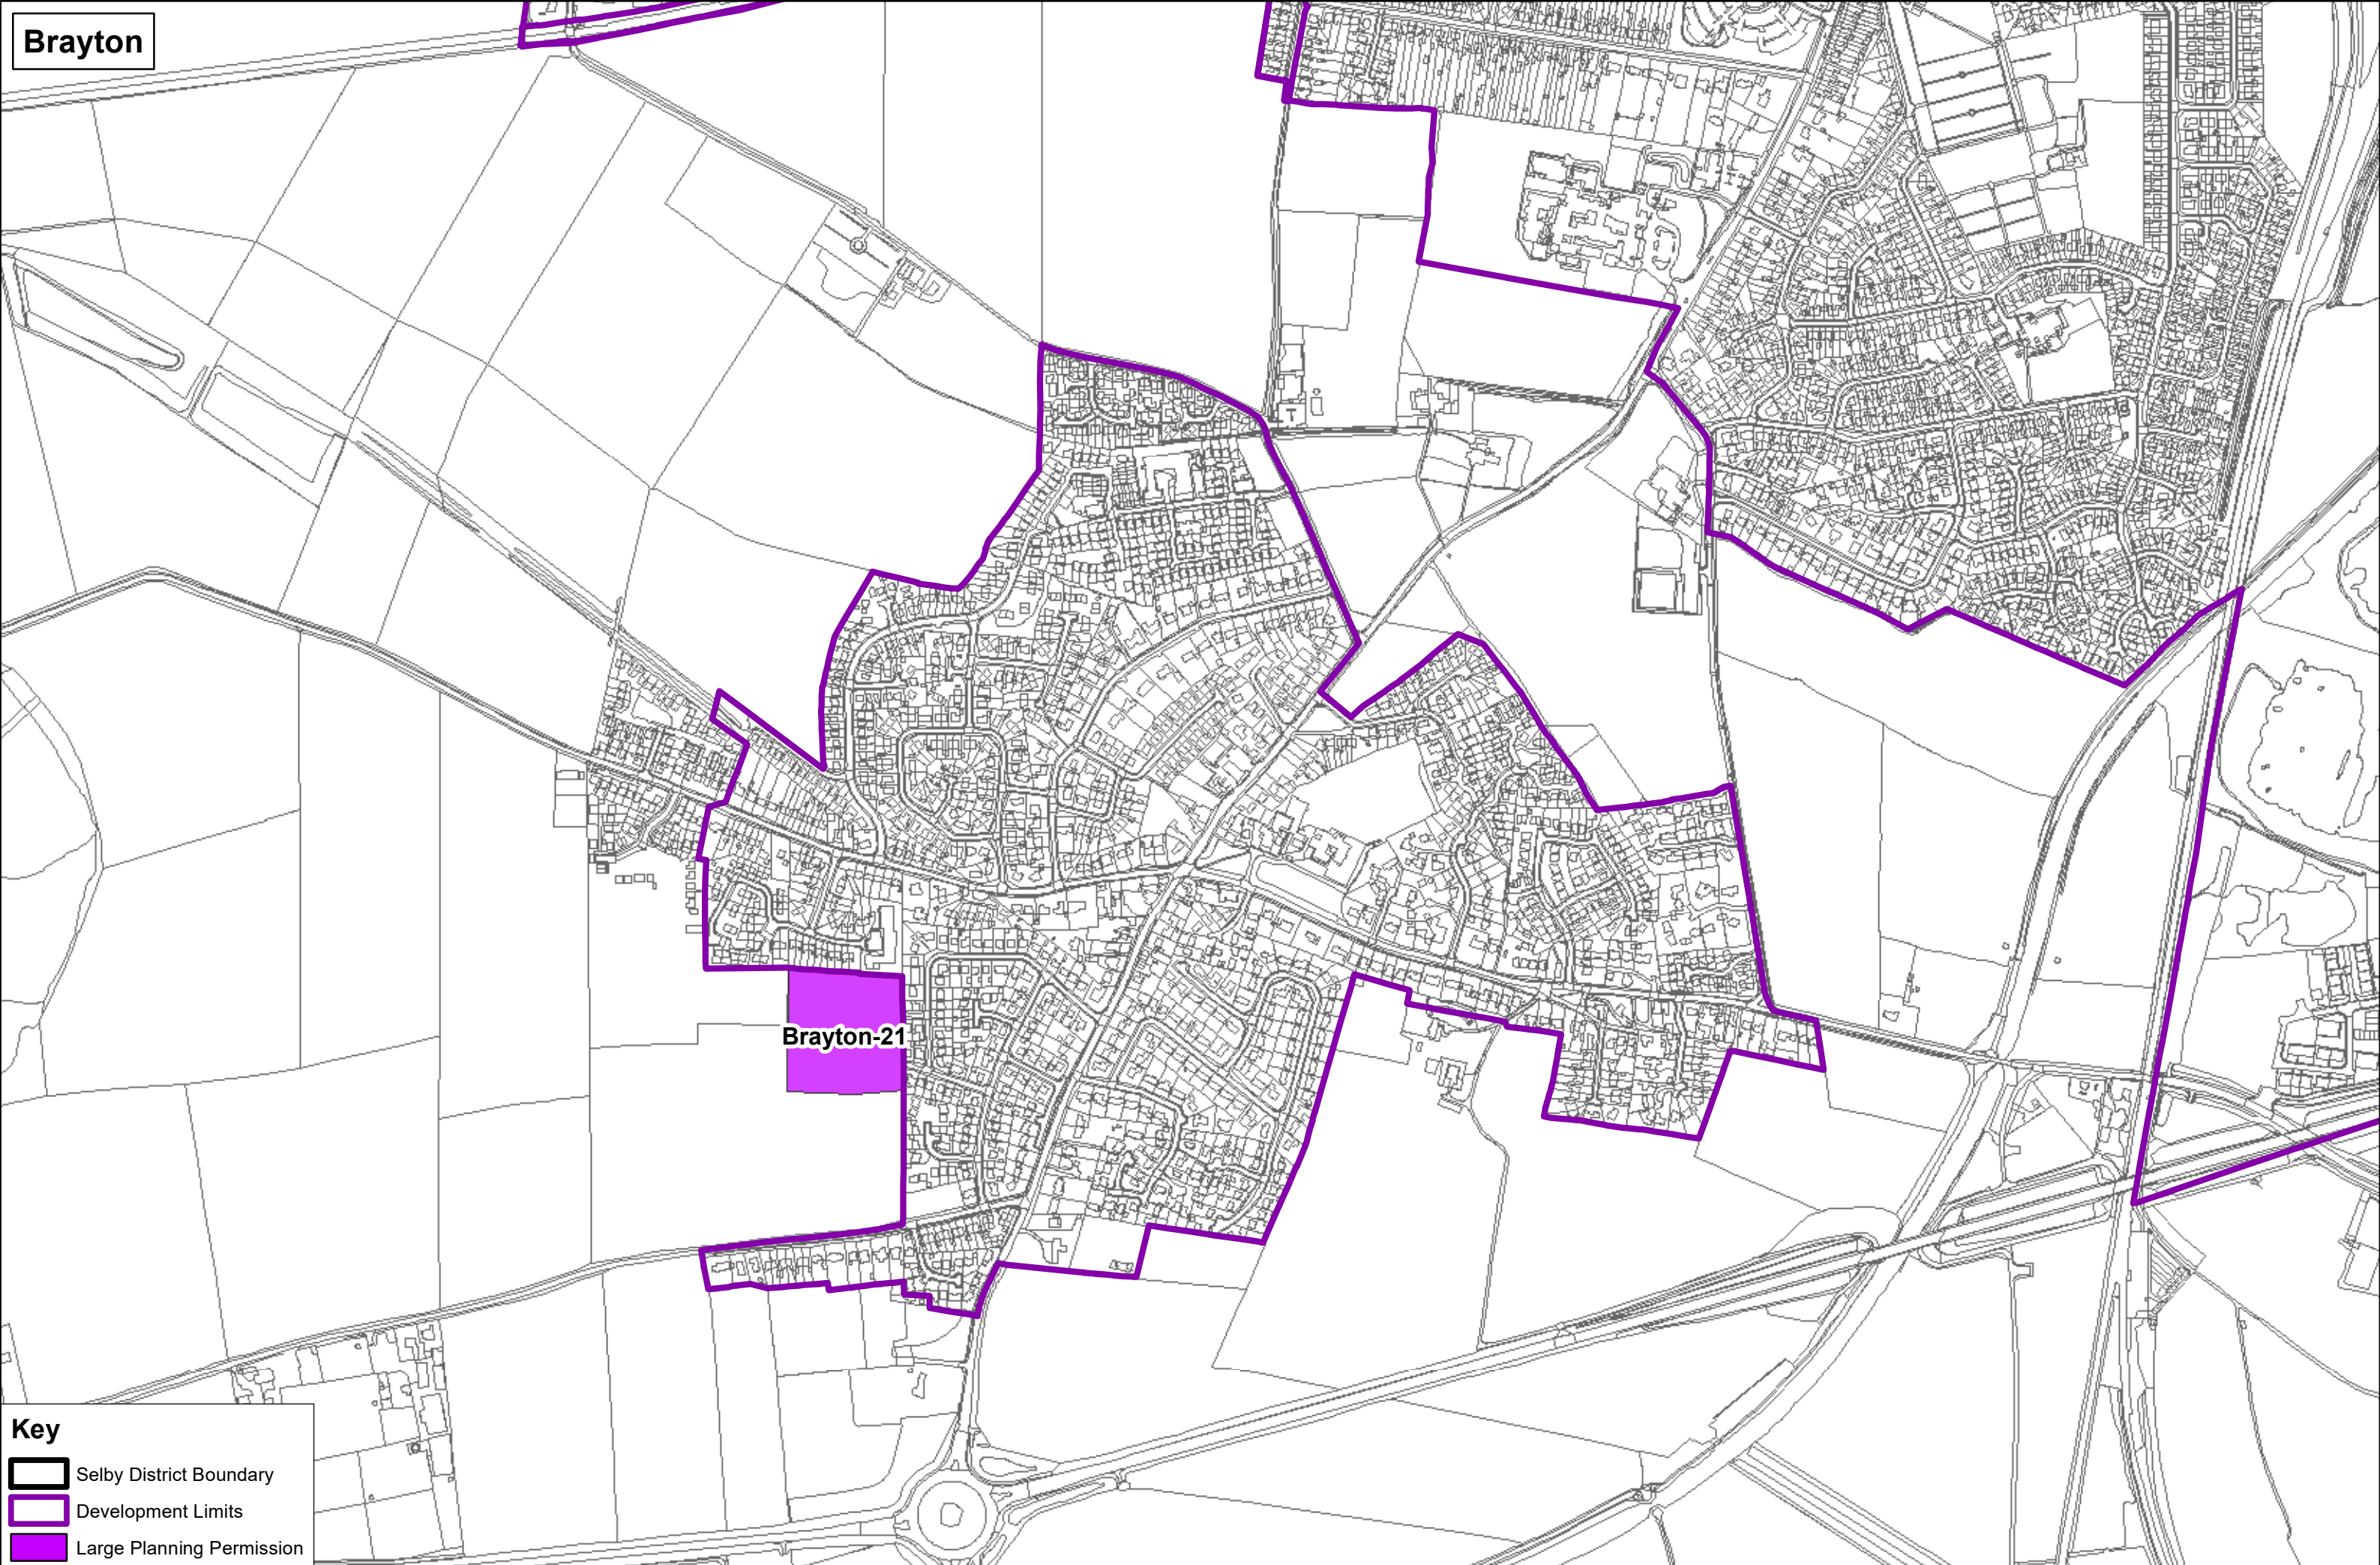

Barlby

Key

- Selby District Boundary
- Development Limits
- Large Planning Permission

NORTH

SELBY
DISTRICT COUNCIL

Key

- Selby District Boundary
- Development Limits
- Large Planning Permission

Key

-  Selby District Boundary
-  Development Limits
-  Large Planning Permission

Brayton-21

Key

-  Selby District Boundary
-  Development Limits
-  Large Planning Permission

Carlton

Key

- Selby District Boundary
- Development Limits
- SDLP Allocation
- Large Planning Permission

Cawood

Key

-  Selby District Boundary
-  Development Limits
-  Large Planning Permission

Eggborough

Key

- Selby District Boundary
- Development Limits
- SDLP Allocation
- Large Planning Permission

Hambleton

-  Selby District Boundary
-  Development Limits
-  Large Planning Permission

Tadcaster

Tadcaster-18

Tadcaster-19

TADCASTER

Oxton

Key

-  Selby District Boundary
-  Development Limits
-  SDLP Allocation
-  Large Planning Permission