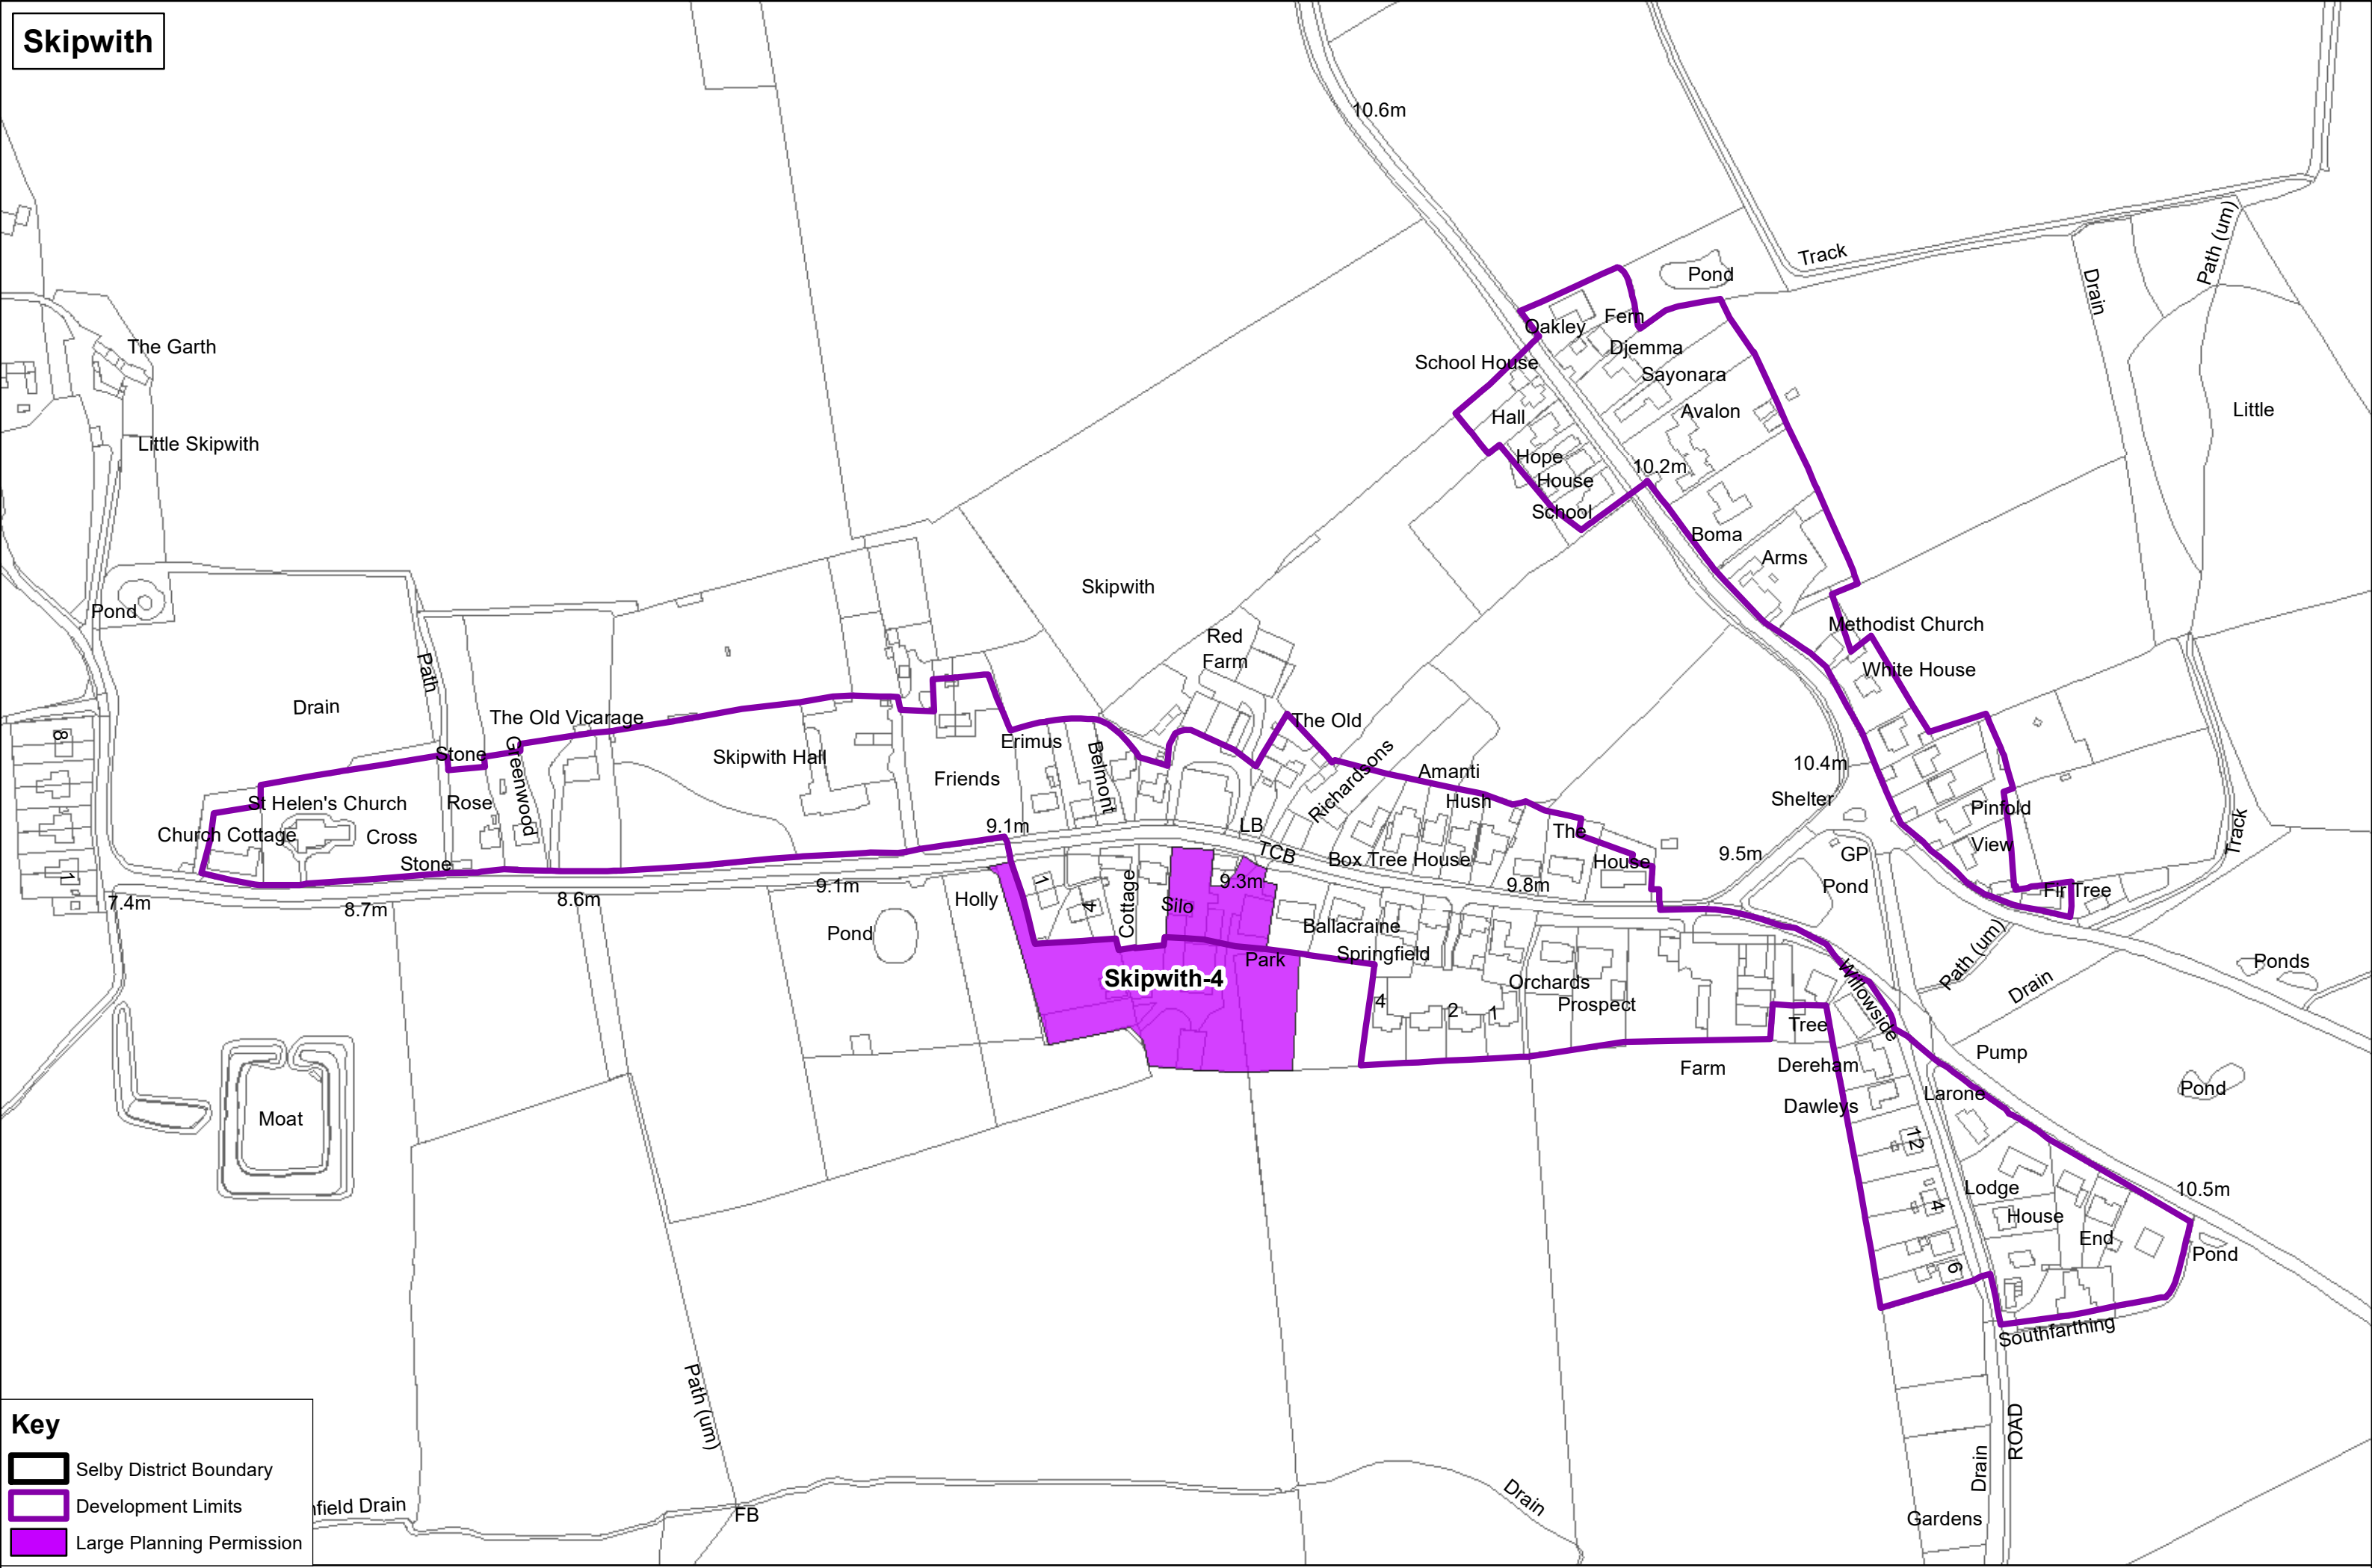

Key

- Selby District Boundary
- Development Limits
- Large Planning Permission

Key

- Selby District Boundary
- Development Limits
- Core Strategy Allocation
- SDLP Allocation
- Large Planning Permission

Key

-  Selby District Boundary
-  Development Limits
-  Core Strategy Allocation
-  Large Planning Permission

Sherburn in Elmet

Sherburn Common

Key

- Selby District Boundary
- Development Limits
- SDLP Allocation
- Large Planning Permission

Skipwith

Key

- Selby District Boundary
- Development Limits
- Large Planning Permission

Stillingfleet

Stillingfleet-6

Selby

Stillingfleet

Key

-  Selby District Boundary
-  Development Limits
-  Large Planning Permission

Tadcaster

Tadcaster-18

Tadcaster-19

TADCASTER

Oxton

Key

-  Selby District Boundary
-  Development Limits
-  SDLP Allocation
-  Large Planning Permission