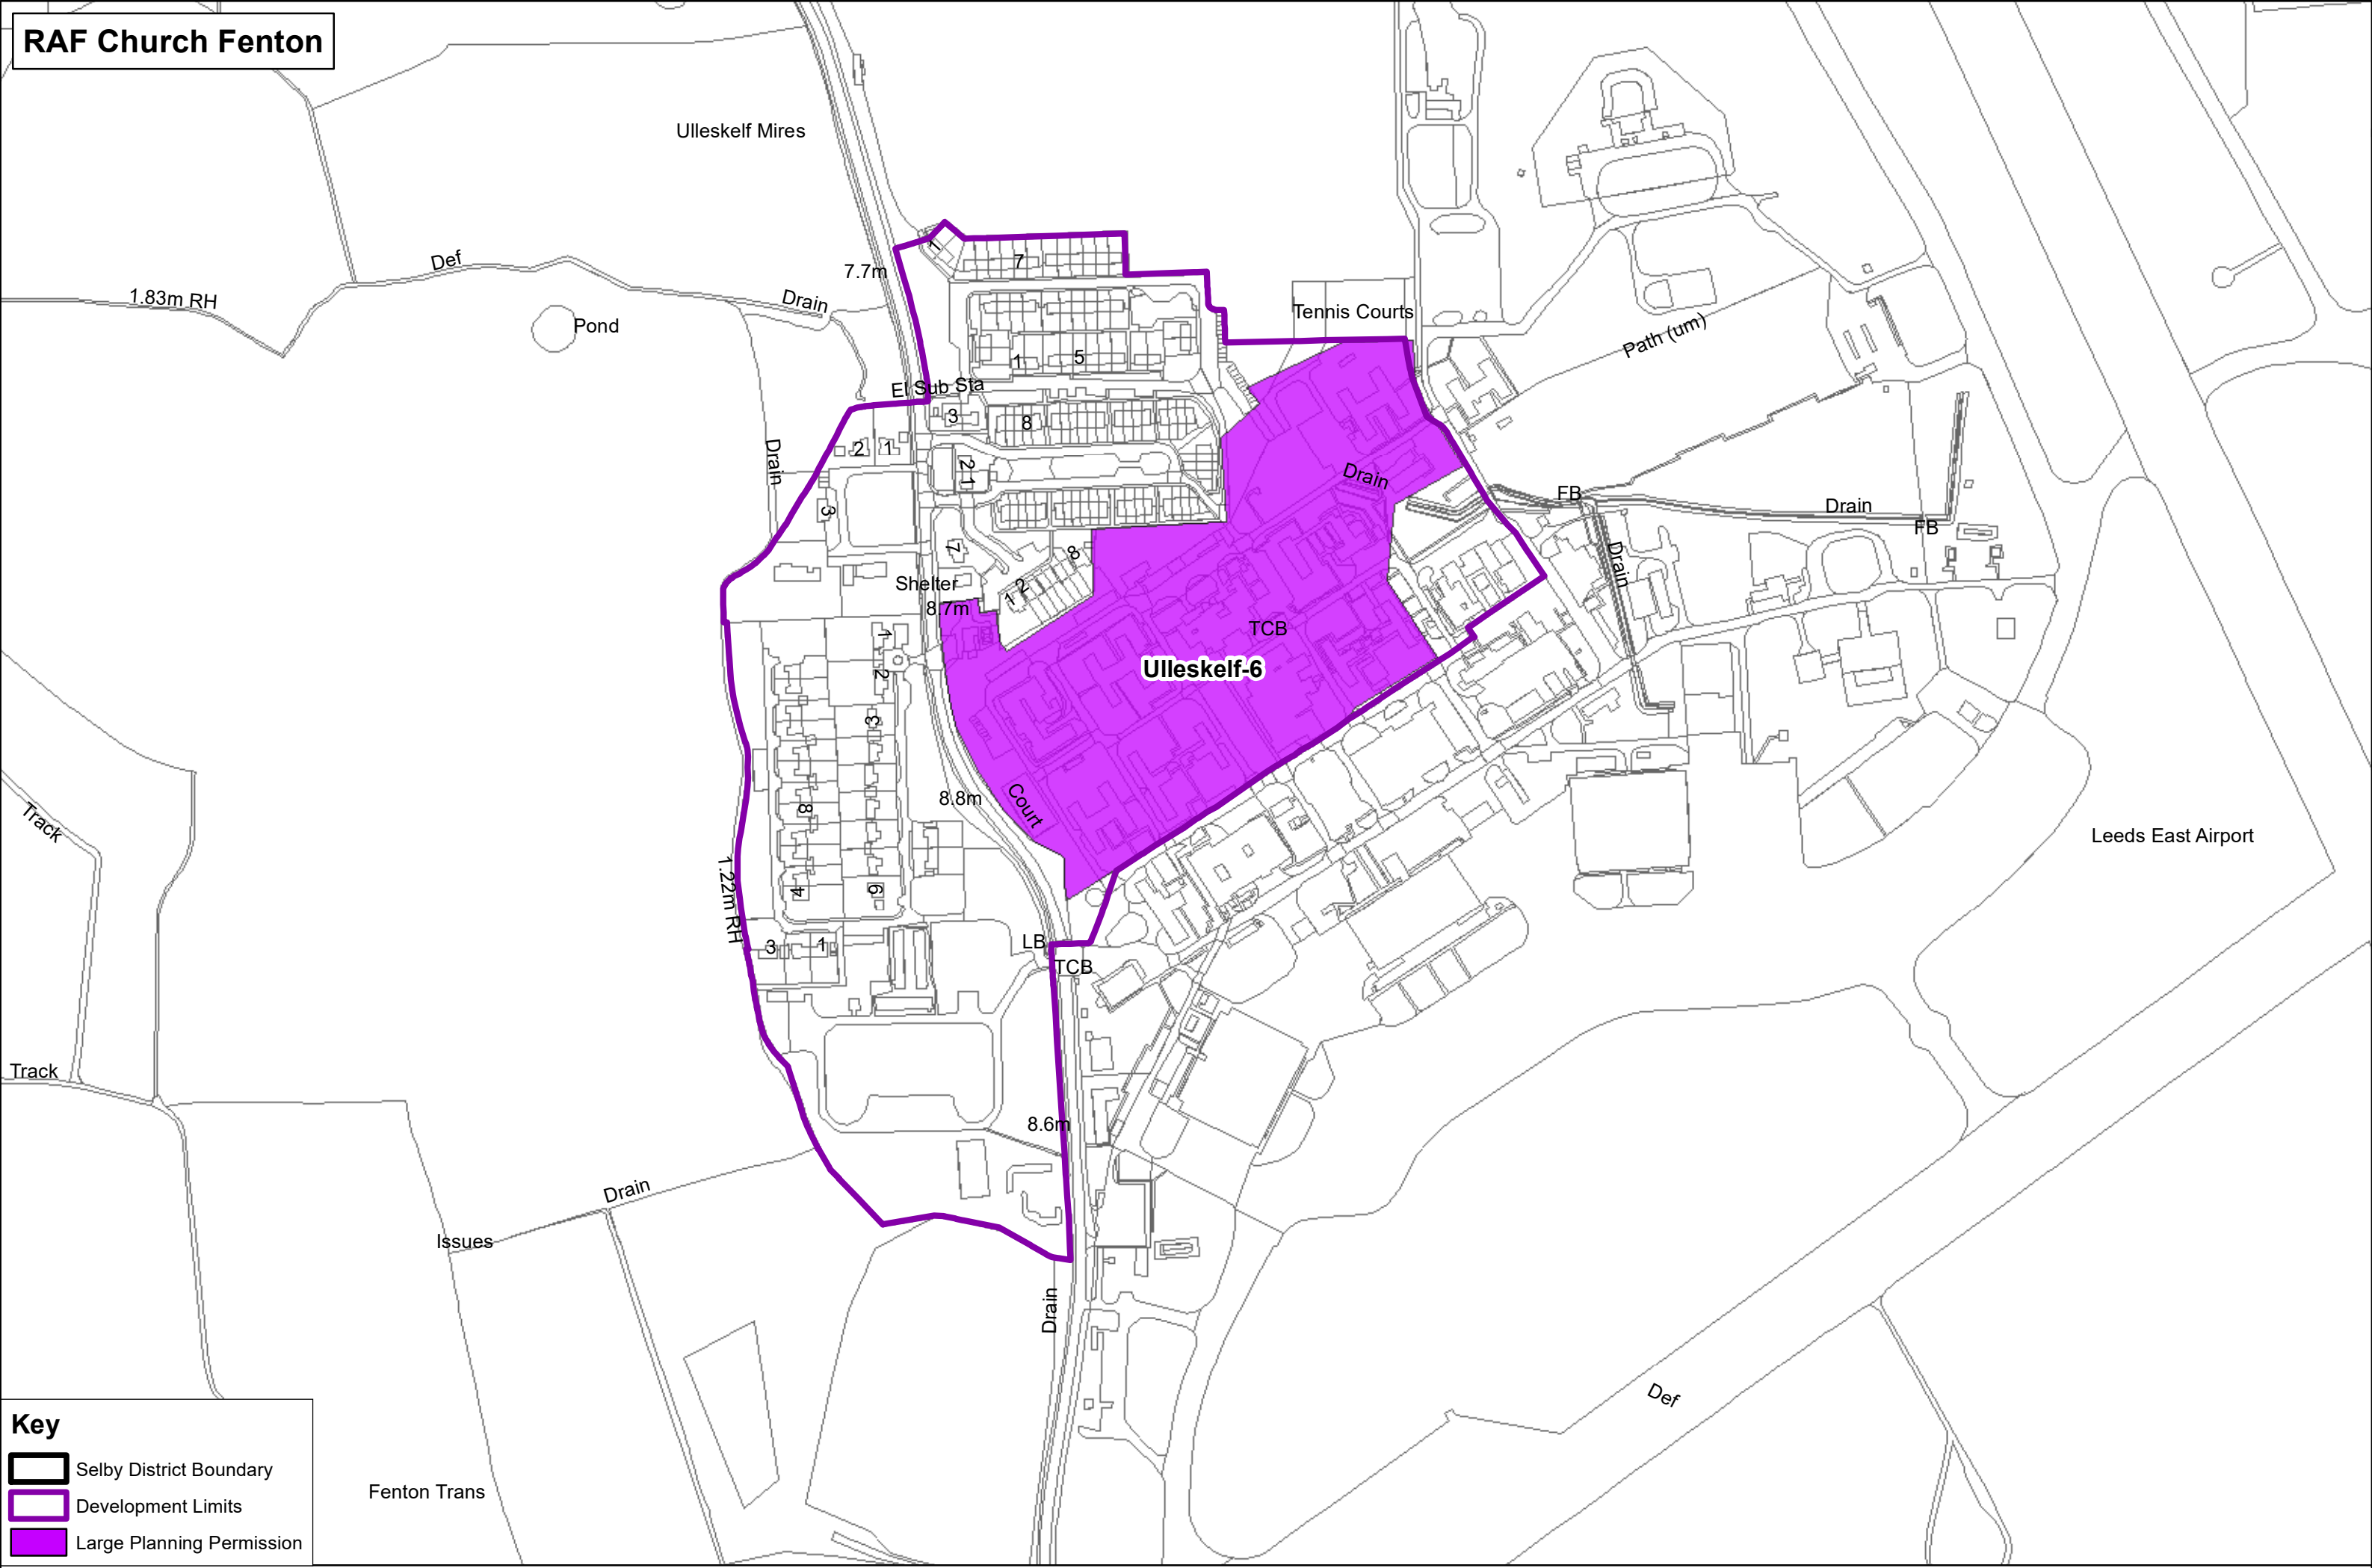

- Selby District Boundary
- Development Limits
- Large Planning Permission

Osgodby

Key

- Selby District Boundary
- Development Limits
- SDLP Allocation

0 320 640 1,280 Meters

NORTH

SELBY
DISTRICT COUNCIL

RAF Church Fenton

Key

- Selby District Boundary
- Development Limits
- Large Planning Permission

Key

- Selby District Boundary
- Development Limits
- Core Strategy Allocation
- SDLP Allocation
- Large Planning Permission

Key

-  Selby District Boundary
-  Development Limits
-  Core Strategy Allocation
-  Large Planning Permission

Sherburn in Elmet

Sherburn Common

Key

- Selby District Boundary
- Development Limits
- SDLP Allocation
- Large Planning Permission

-  Selby District Boundary
-  Development Limits
-  Large Planning Permission

Tadcaster

Tadcaster-18

Tadcaster-19

TADCASTER

Oxton

Key

-  Selby District Boundary
-  Development Limits
-  SDLP Allocation
-  Large Planning Permission