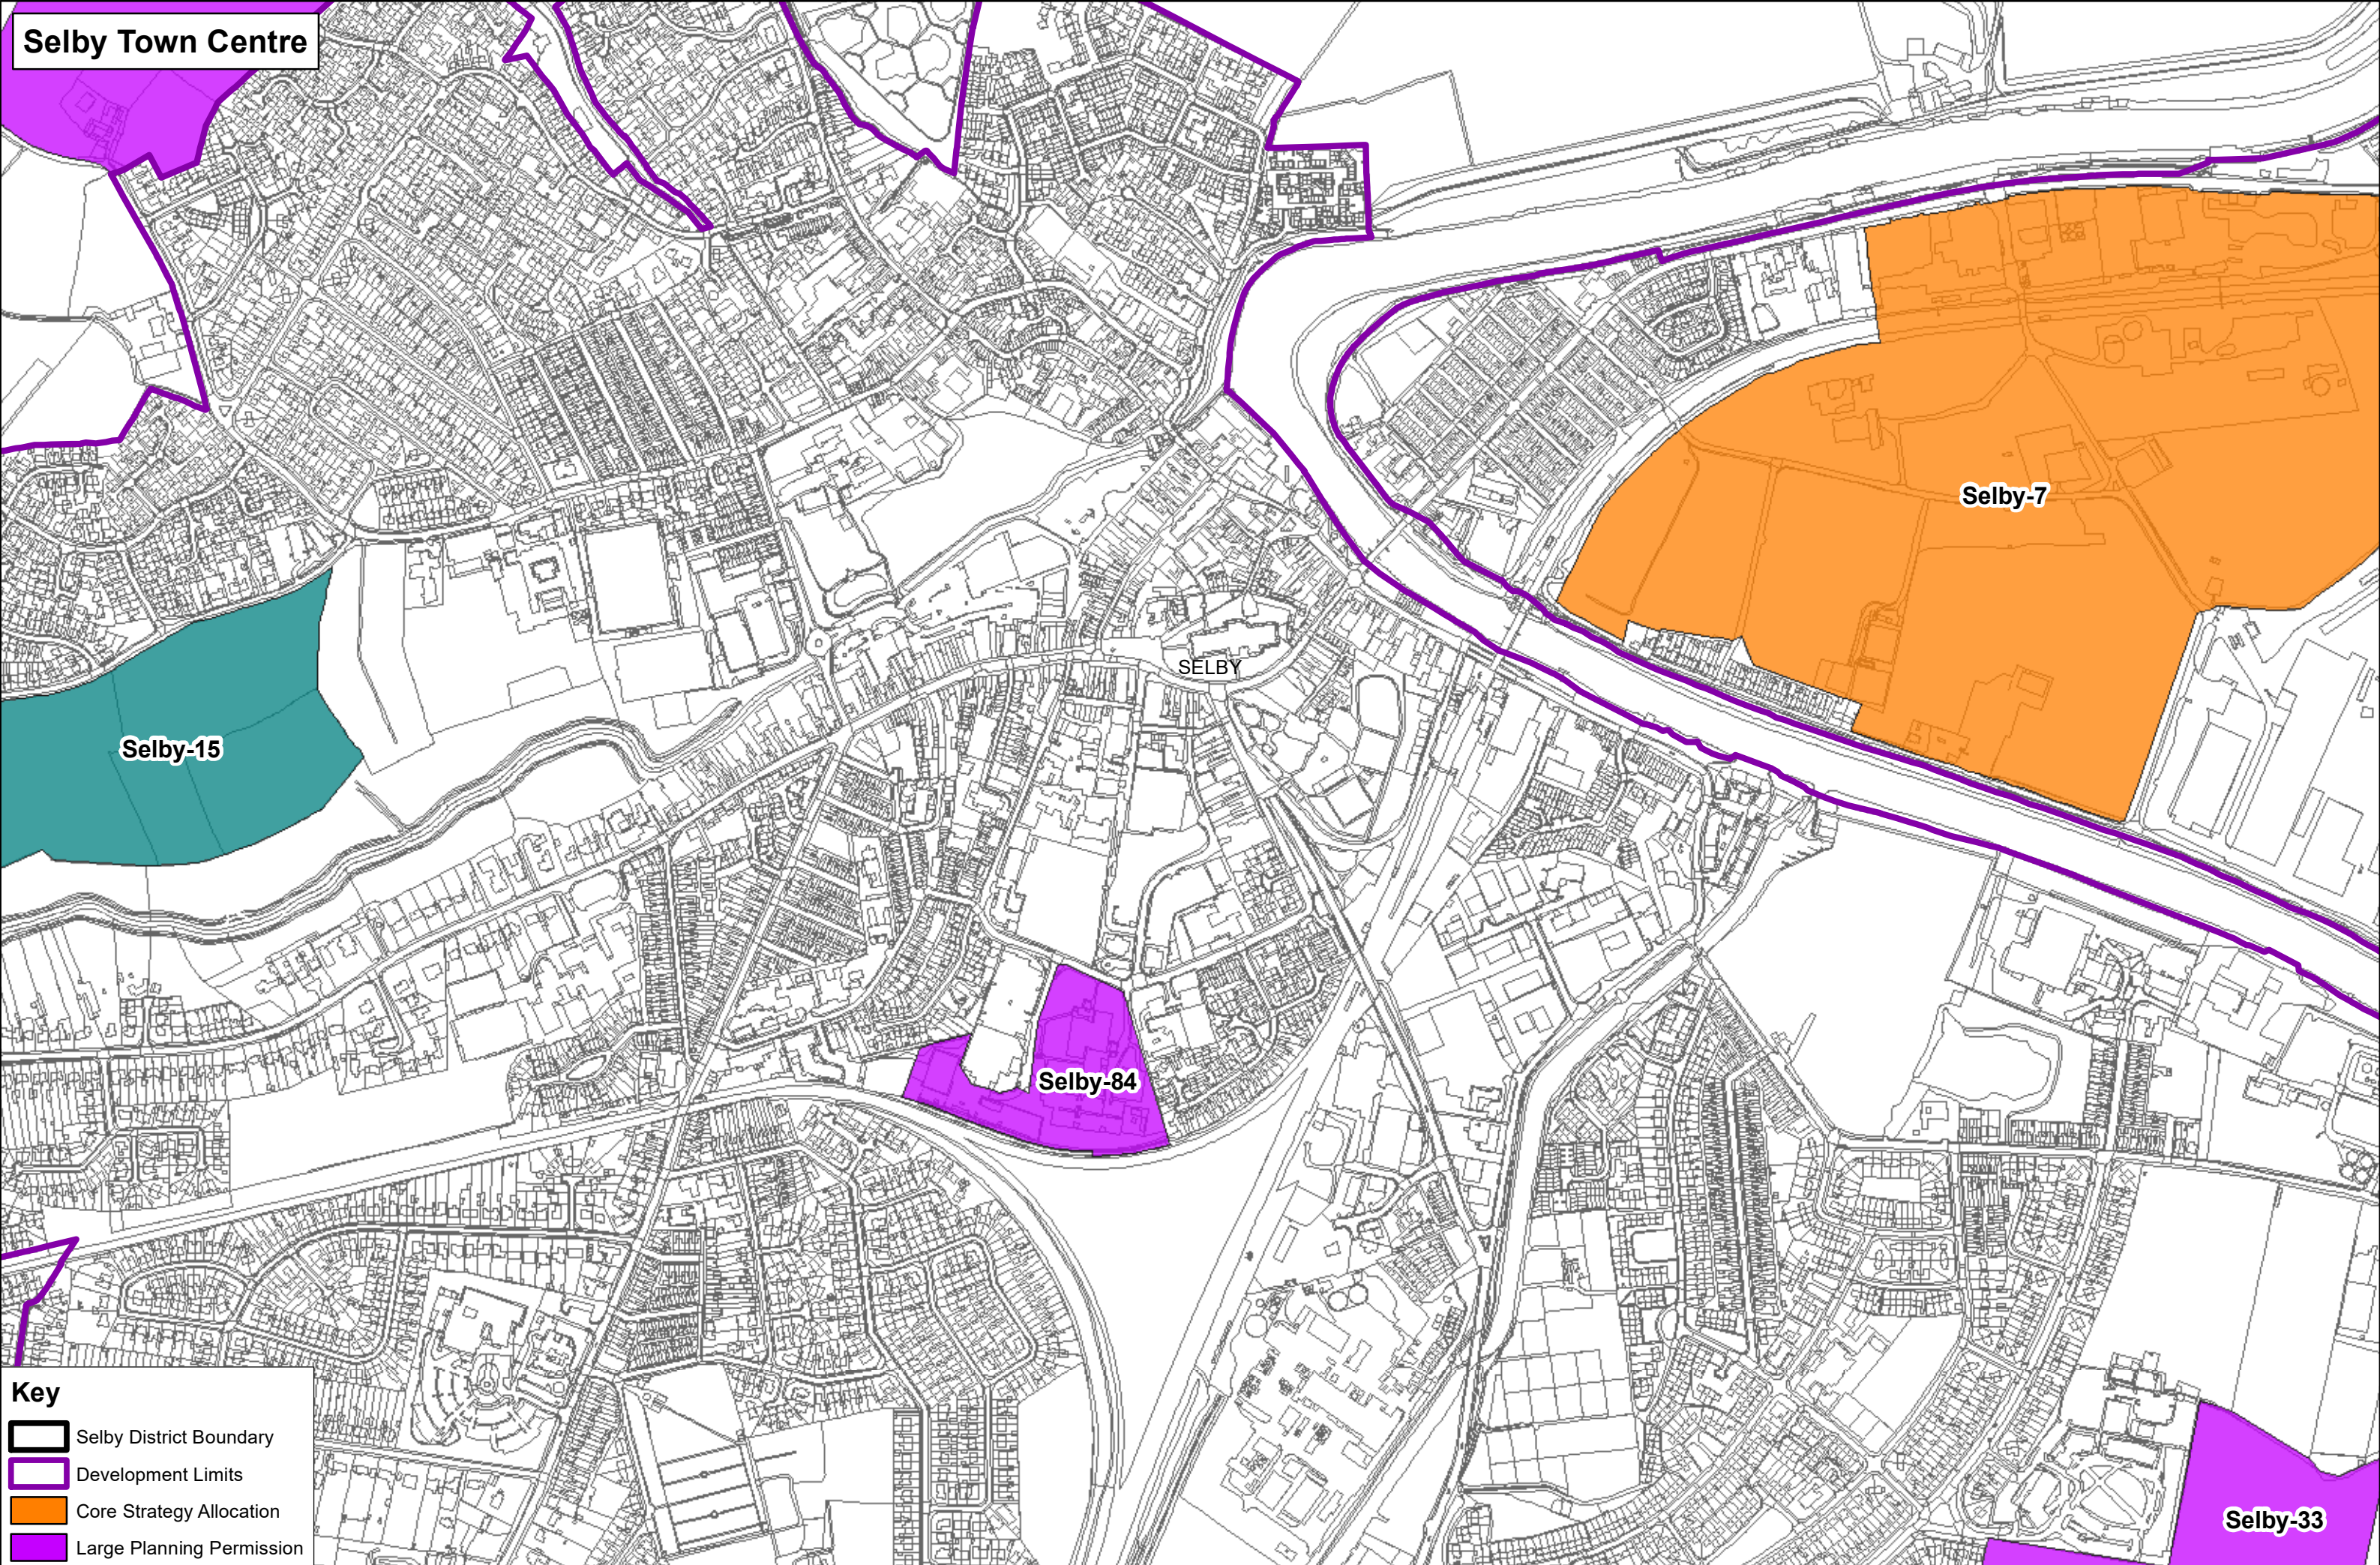

Key

- Selby District Boundary
- Development Limits
- Large Planning Permission

Key

- Selby District Boundary
- Development Limits
- Core Strategy Allocation
- SDLP Allocation
- Large Planning Permission

Key

-  Selby District Boundary
-  Development Limits
-  Core Strategy Allocation
-  Large Planning Permission

Sherburn in Elmet

Sherburn Common

Key

- Selby District Boundary
- Development Limits
- SDLP Allocation
- Large Planning Permission

Skipwith

Key

- Selby District Boundary
- Development Limits
- Large Planning Permission

Stillingfleet

Stillingfleet-6

Selby

Stillingfleet

Key

-  Selby District Boundary
-  Development Limits
-  Large Planning Permission

Tadcaster

Tadcaster-18

Tadcaster-19

TADCASTER

Oxton

Key

-  Selby District Boundary
-  Development Limits
-  SDLP Allocation
-  Large Planning Permission