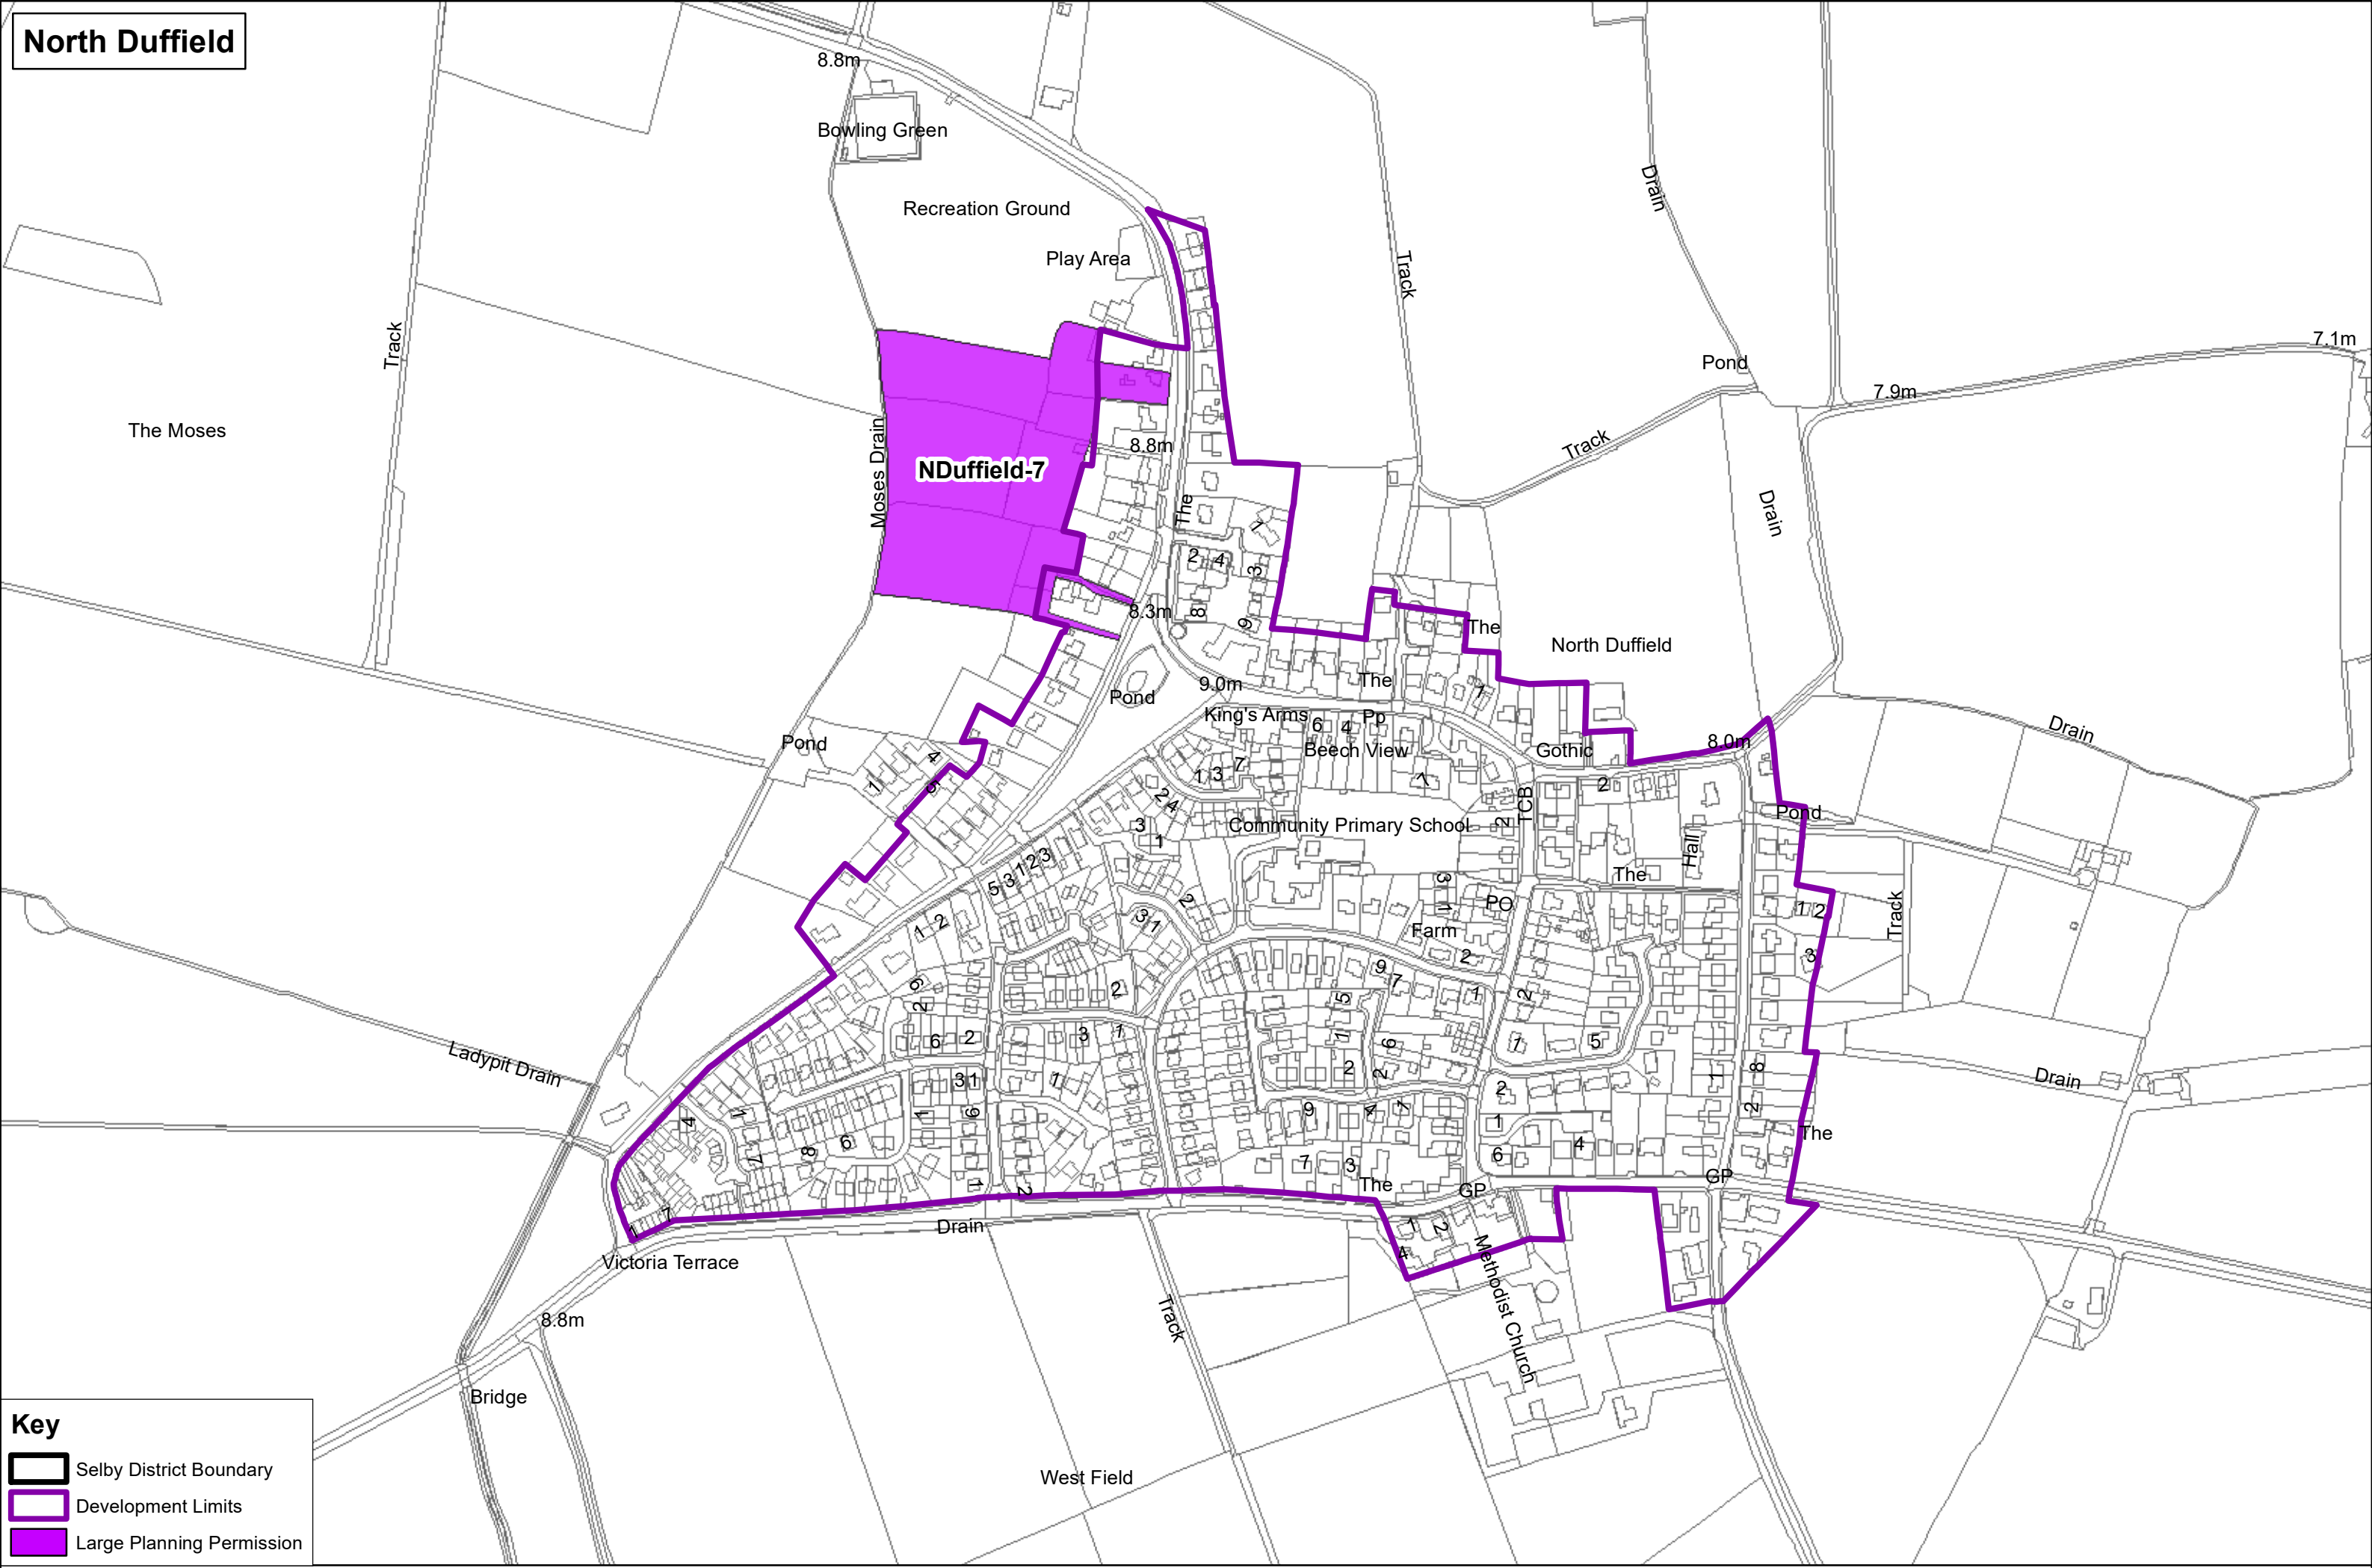

North Duffield