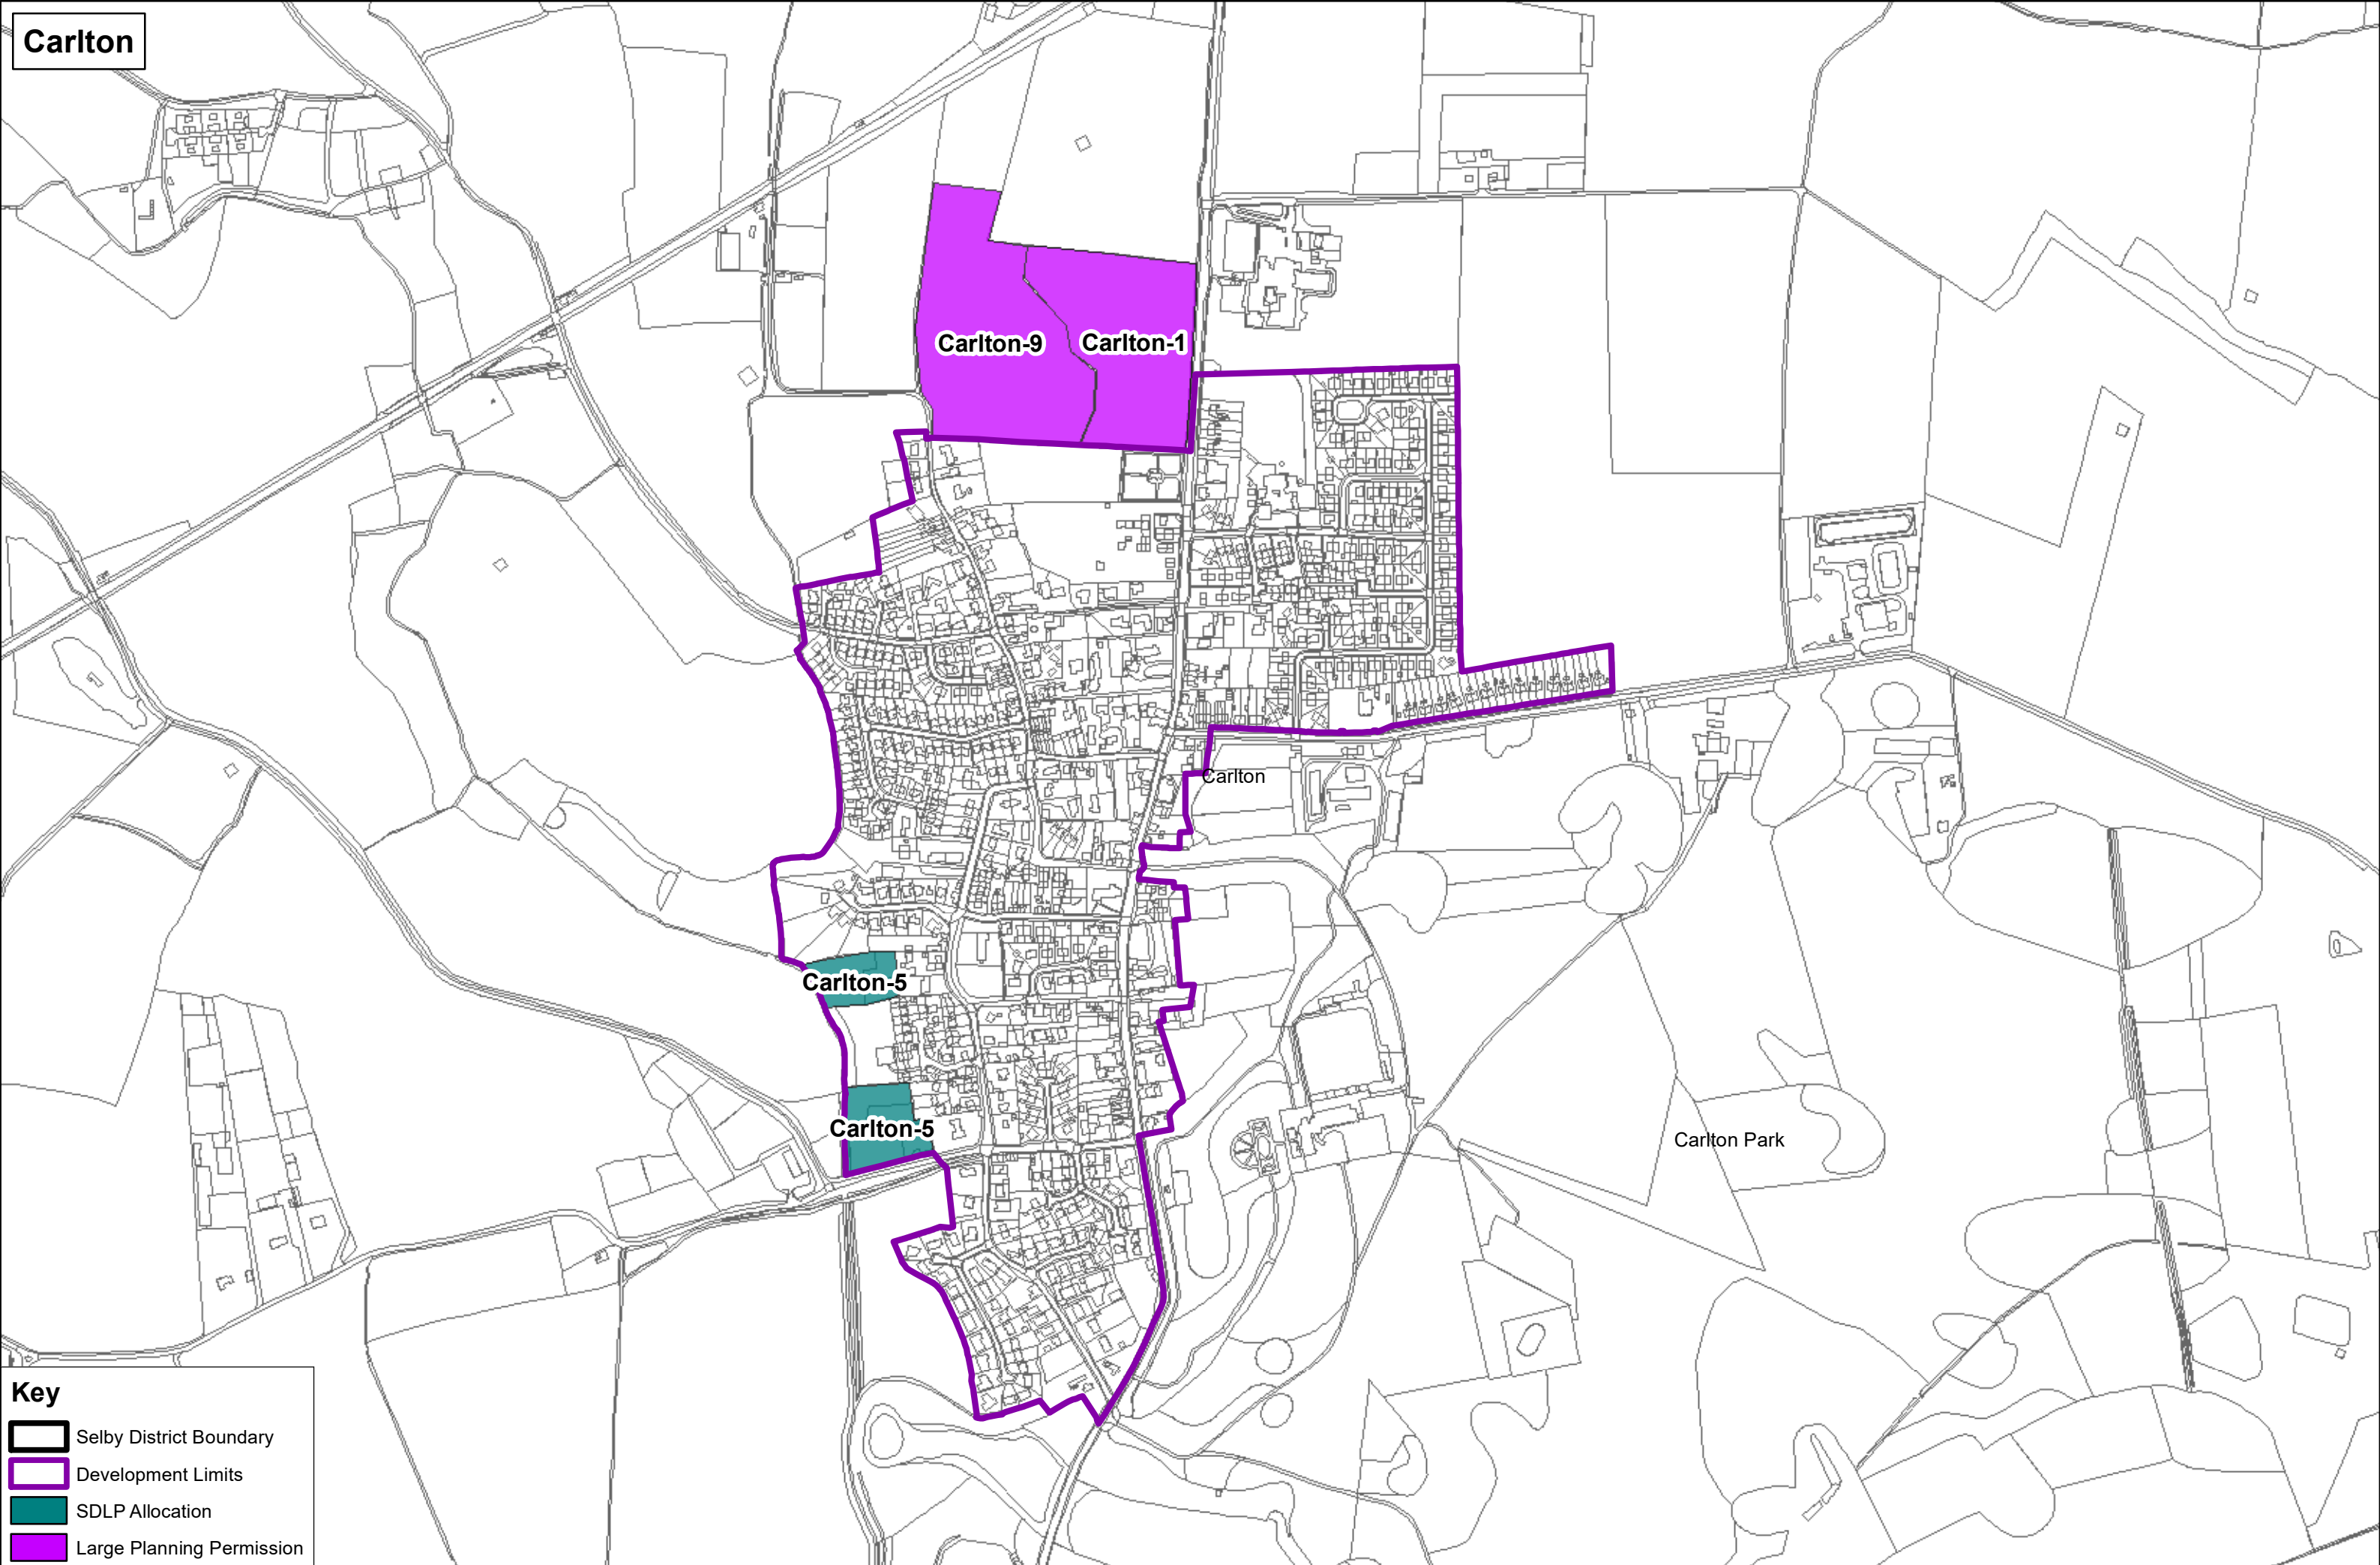

-  Selby District Boundary
-  Development Limits
-  Large Planning Permission

Brayton-21

Key

-  Selby District Boundary
-  Development Limits
-  Large Planning Permission

Carlton

Key

- Selby District Boundary
- Development Limits
- SDLP Allocation
- Large Planning Permission

Cawood

Key

-  Selby District Boundary
-  Development Limits
-  Large Planning Permission

Eggborough

Key

- Selby District Boundary
- Development Limits
- SDLP Allocation
- Large Planning Permission

Hambleton

-  Selby District Boundary
-  Development Limits
-  Large Planning Permission

Tadcaster

Tadcaster-18

Tadcaster-19

TADCASTER

Oxton

Key

-  Selby District Boundary
-  Development Limits
-  SDLP Allocation
-  Large Planning Permission

Thorpe Willoughby

Key

- Selby District Boundary
- Development Limits
- Large Planning Permission