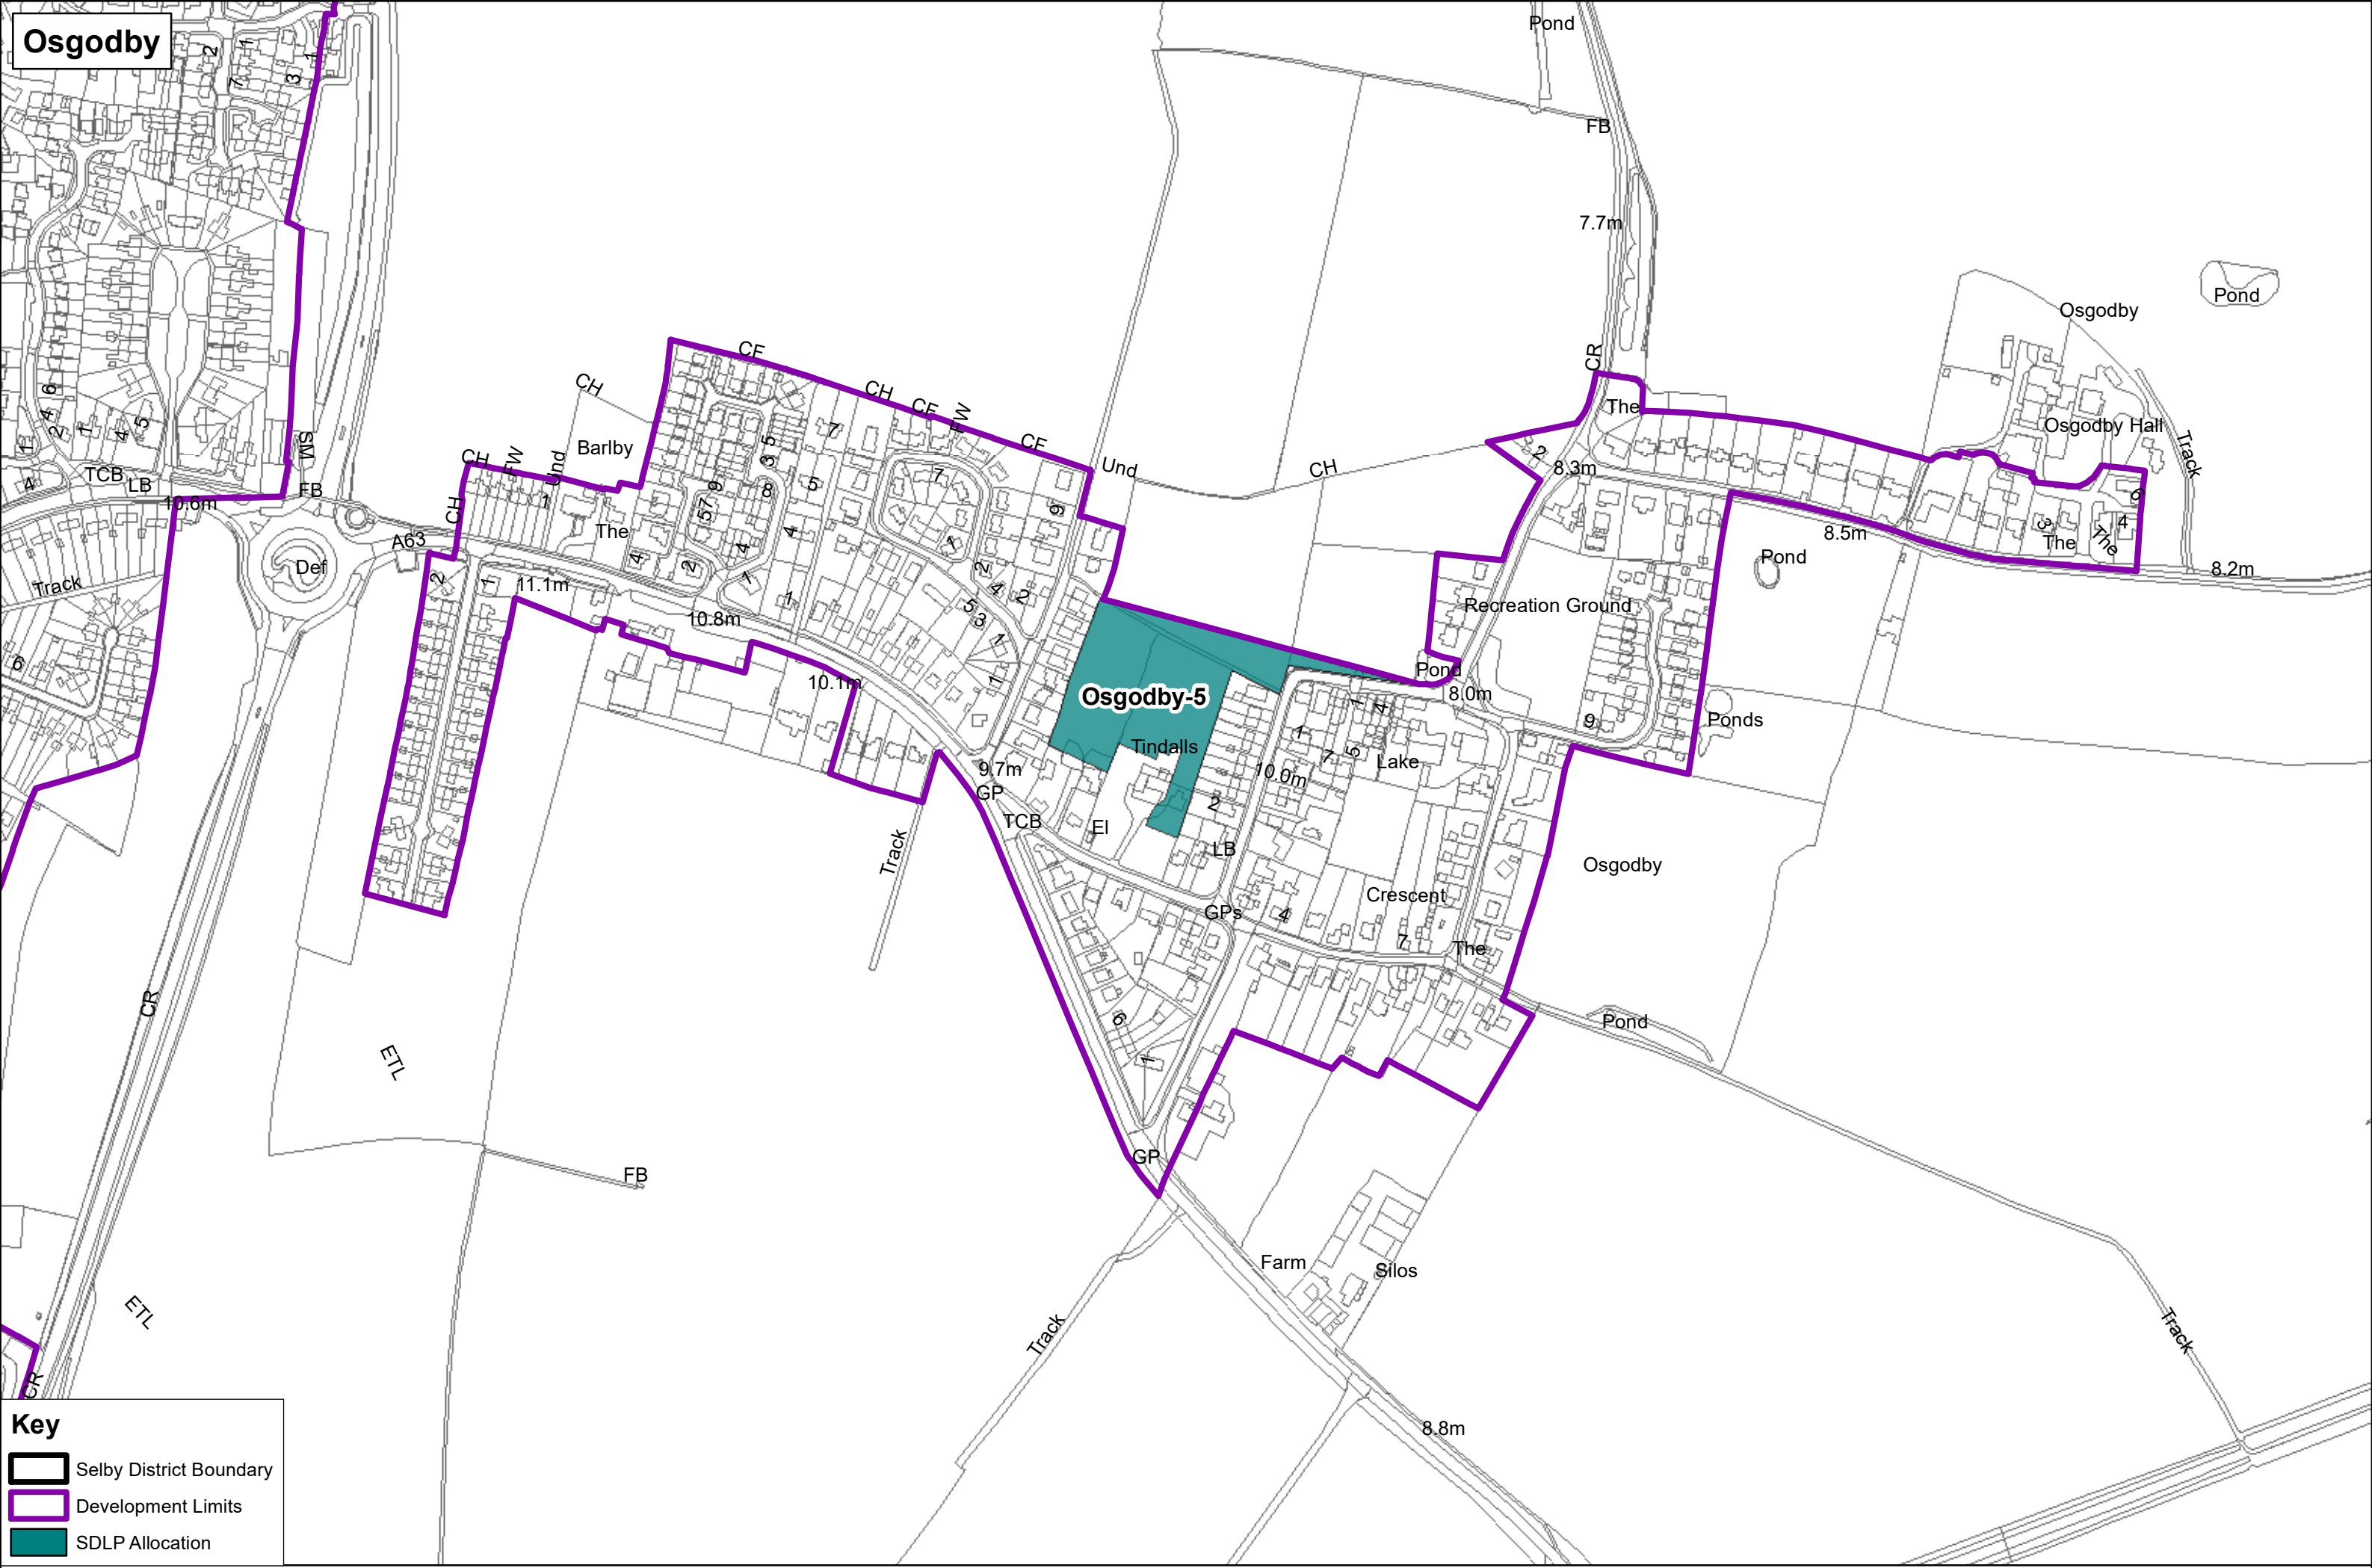

Osgodby

Key

- Selby District Boundary
- Development Limits
- SDLP Allocation

0 320 640 1,280 Meters

NORTH

SELBY
DISTRICT COUNCIL