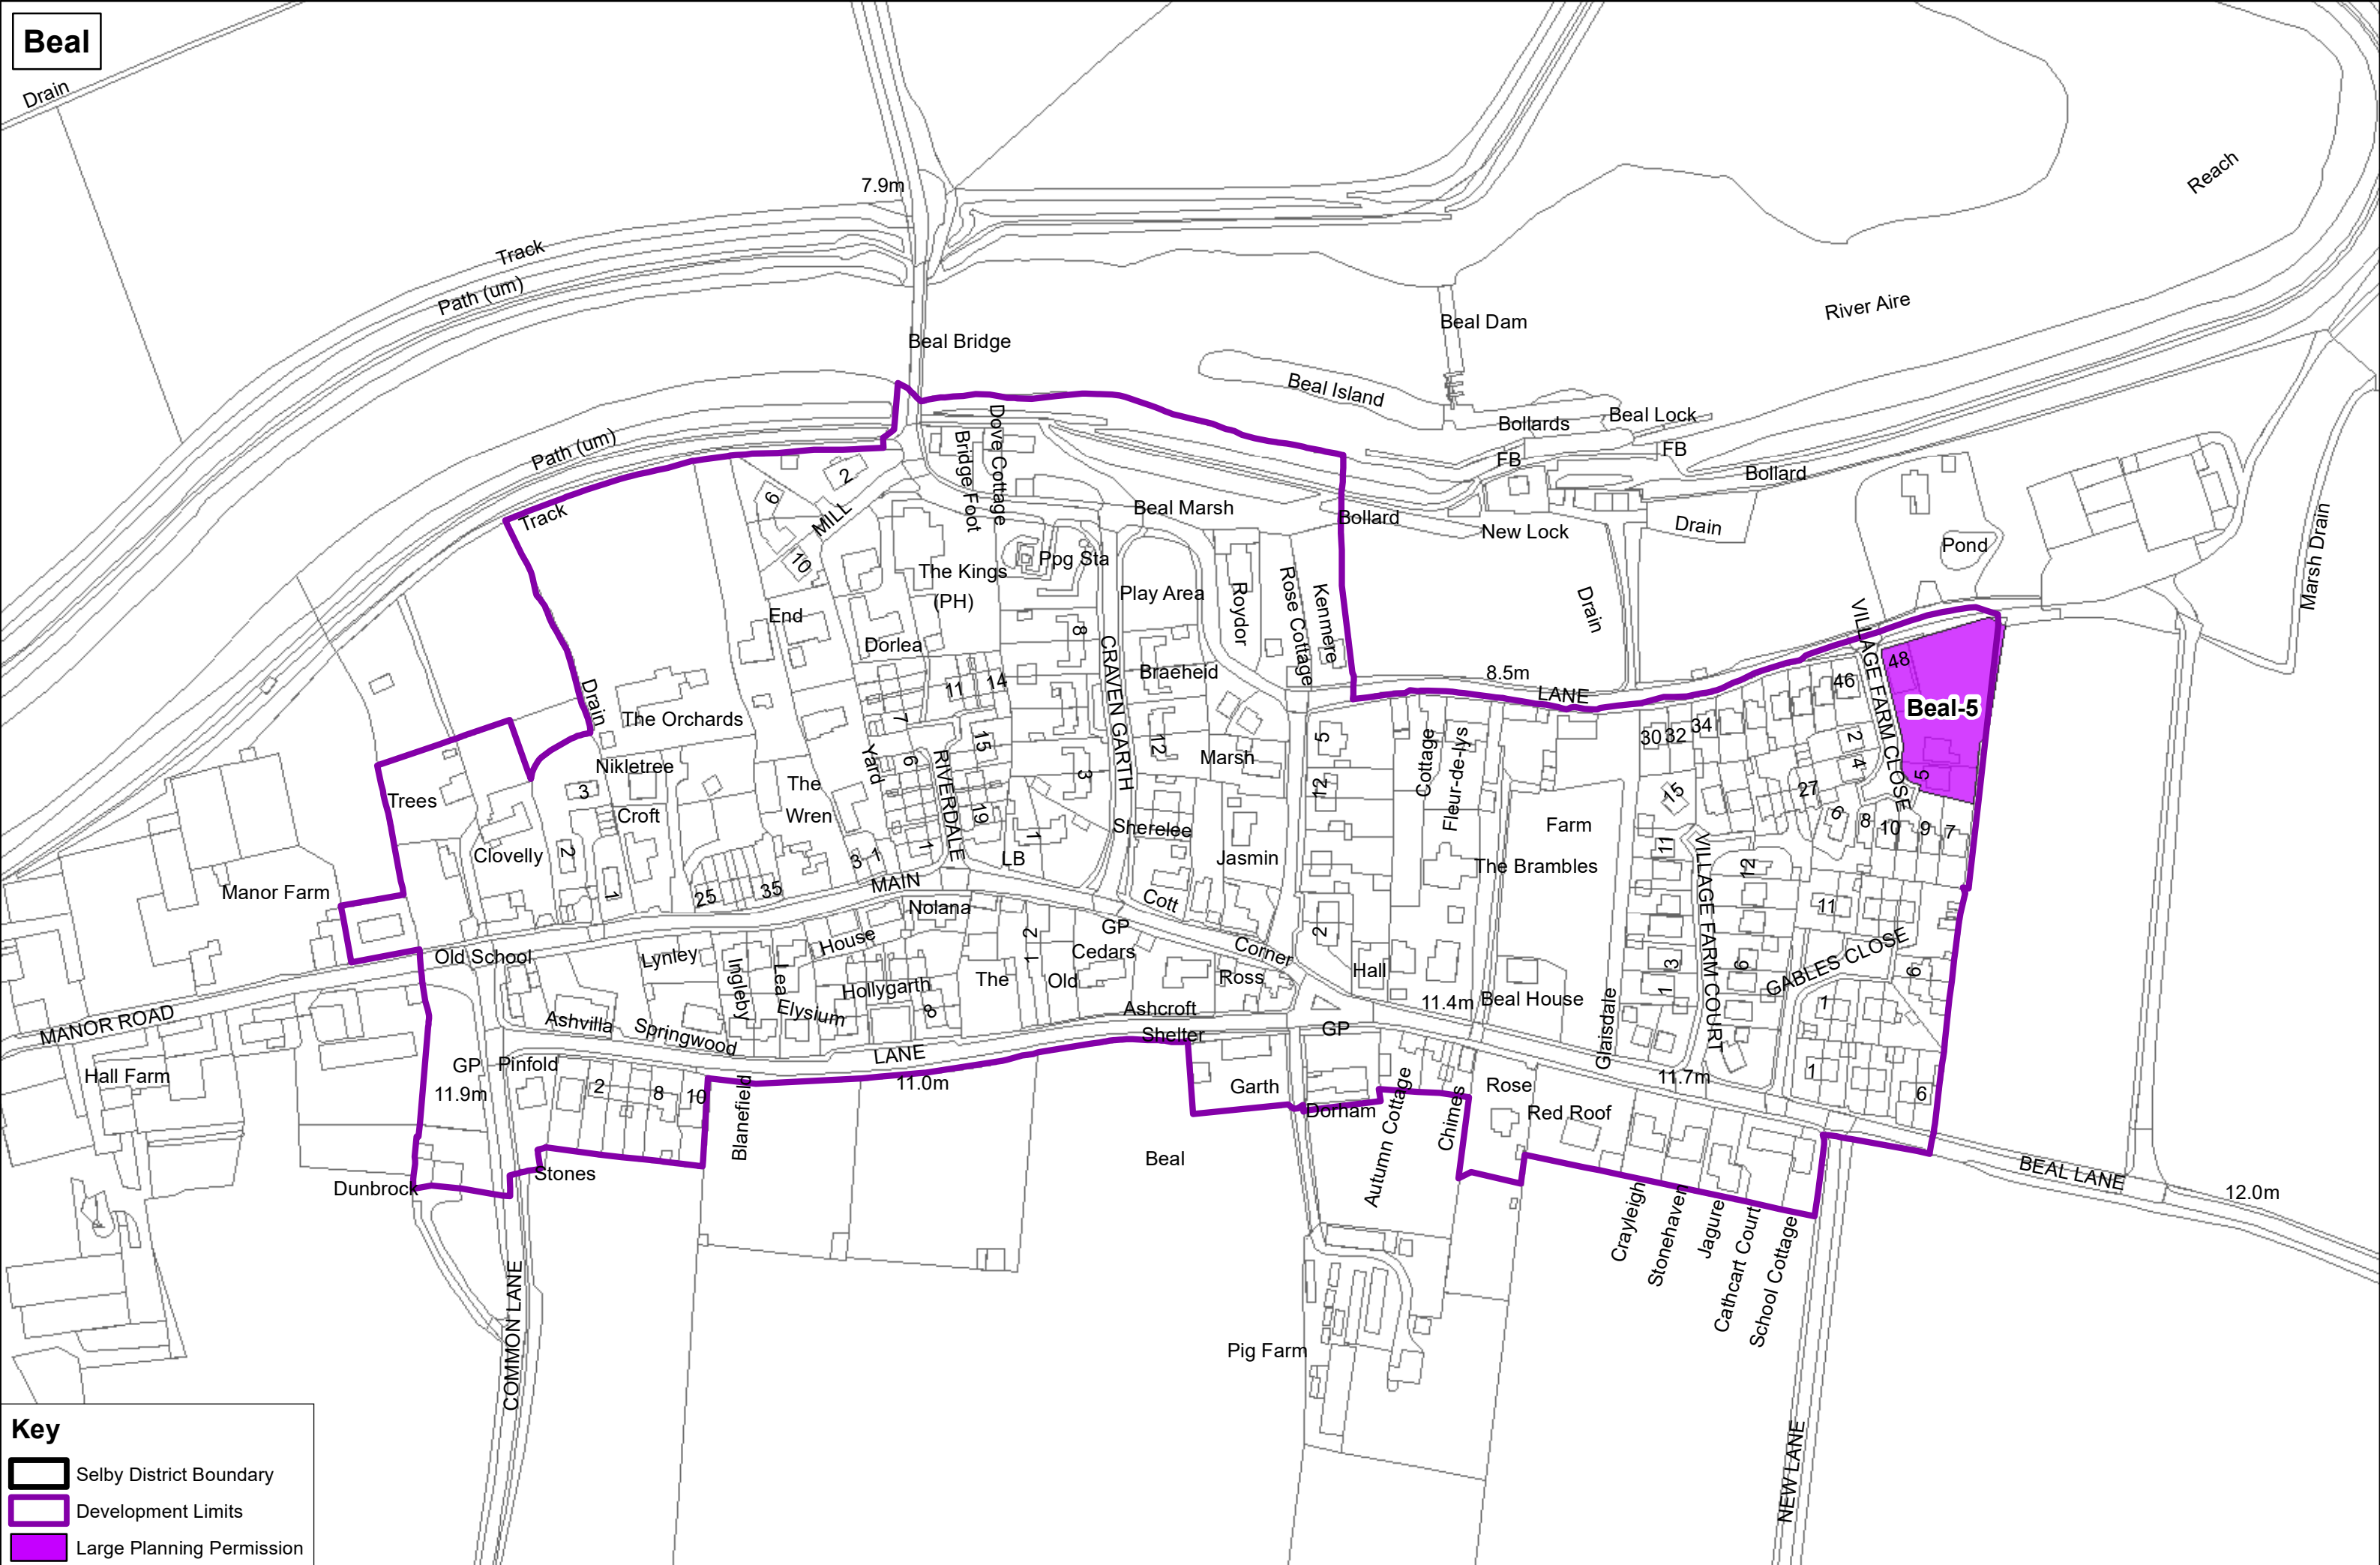

Barlby

Key

- Selby District Boundary
- Development Limits
- Large Planning Permission

NORTH

SELBY
DISTRICT COUNCIL

Key

- Selby District Boundary
- Development Limits
- Large Planning Permission

Key

-  Selby District Boundary
-  Development Limits
-  Large Planning Permission

Brayton-21

Key

-  Selby District Boundary
-  Development Limits
-  Large Planning Permission

Carlton

Key

- Selby District Boundary
- Development Limits
- SDLP Allocation
- Large Planning Permission

Cawood

Key

-  Selby District Boundary
-  Development Limits
-  Large Planning Permission

Eggborough

Key

- Selby District Boundary
- Development Limits
- SDLP Allocation
- Large Planning Permission

Hambleton

-  Selby District Boundary
-  Development Limits
-  Large Planning Permission

Tadcaster

Tadcaster-18

Tadcaster-19

TADCASTER

Oxton

Key

-  Selby District Boundary
-  Development Limits
-  SDLP Allocation
-  Large Planning Permission