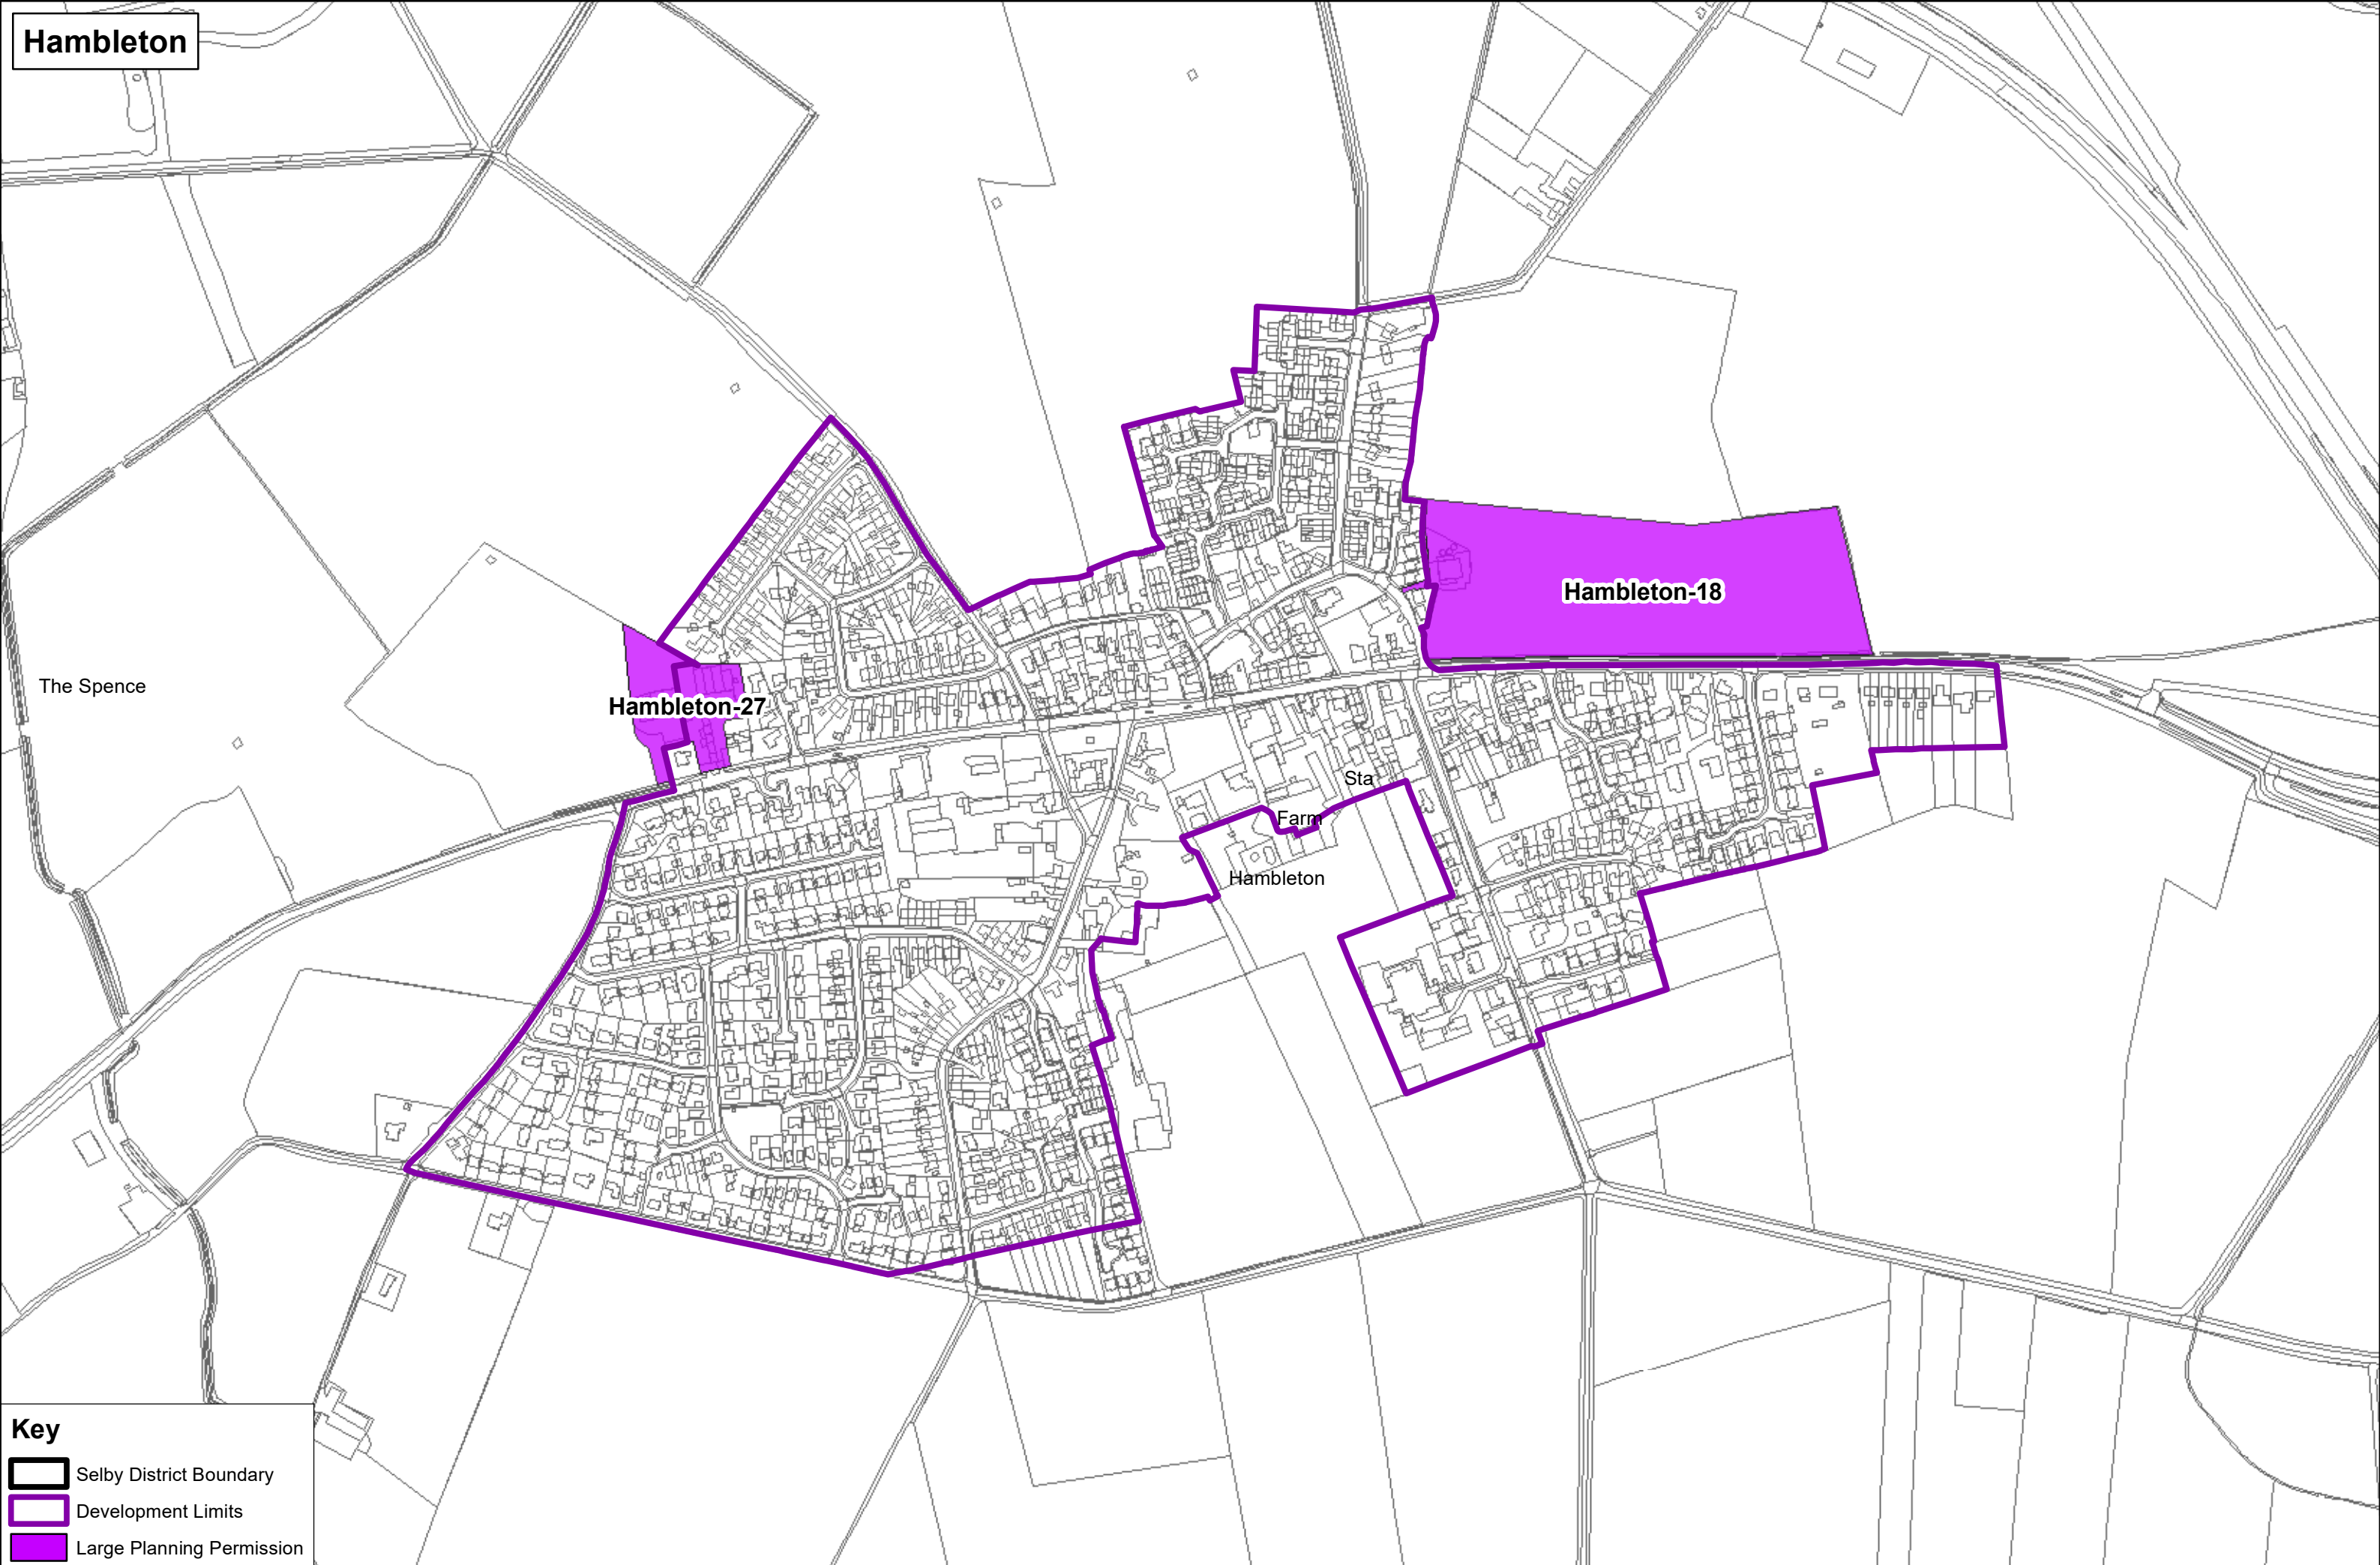

-  Selby District Boundary
-  Development Limits
-  Large Planning Permission

Brayton-21

Key

-  Selby District Boundary
-  Development Limits
-  Large Planning Permission

Carlton

Key

- Selby District Boundary
- Development Limits
- SDLP Allocation
- Large Planning Permission

Cawood

Key

-  Selby District Boundary
-  Development Limits
-  Large Planning Permission

Eggborough

Key

- Selby District Boundary
- Development Limits
- SDLP Allocation
- Large Planning Permission

Hambleton

Key

- Selby District Boundary
- Development Limits
- Large Planning Permission

Key

- Selby District Boundary
- Development Limits
- Core Strategy Allocation
- SDLP Allocation
- Large Planning Permission

Key

-  Selby District Boundary
-  Development Limits
-  Large Planning Permission

Tadcaster

Tadcaster-18

Tadcaster-19

TADCASTER

Oxton

Key

-  Selby District Boundary
-  Development Limits
-  SDLP Allocation
-  Large Planning Permission