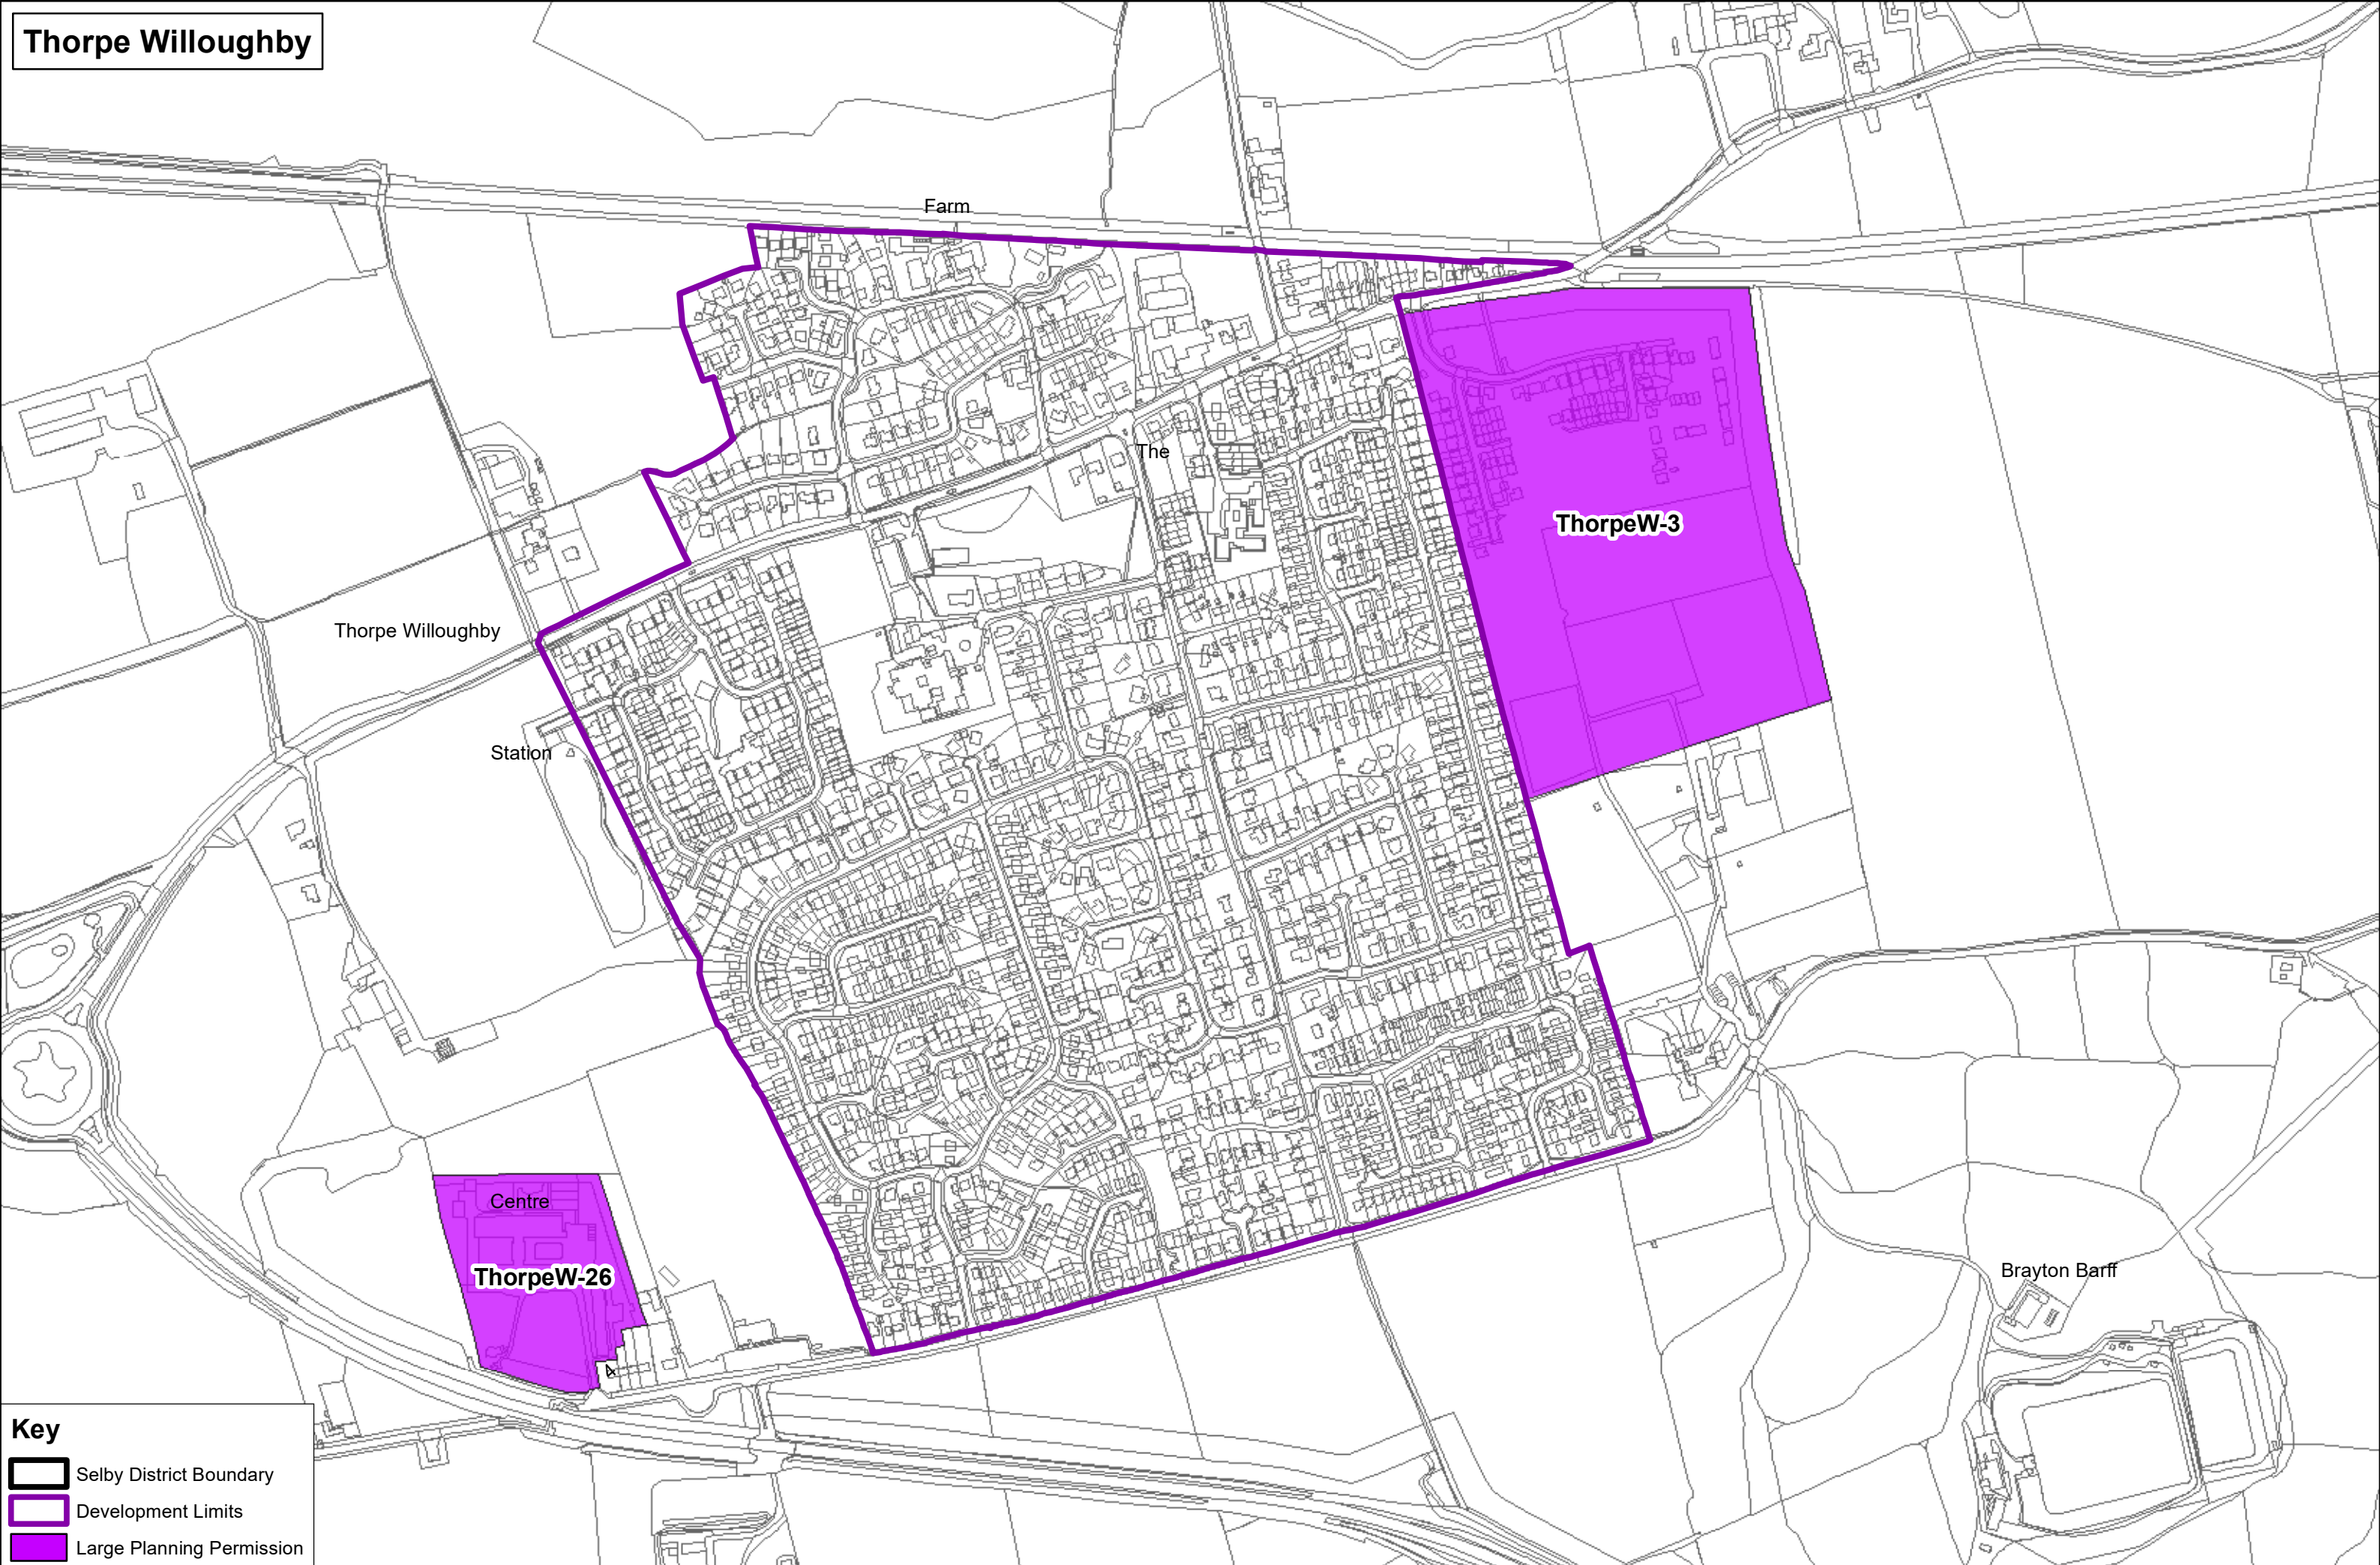

-  Selby District Boundary
-  Development Limits
-  Core Strategy Allocation
-  Large Planning Permission

Sherburn in Elmet

Sherburn Common

Key

- Selby District Boundary
- Development Limits
- SDLP Allocation
- Large Planning Permission

Skipwith

Key

- Selby District Boundary
- Development Limits
- Large Planning Permission

Stillingfleet

Stillingfleet-6

Selby

Stillingfleet

Key

-  Selby District Boundary
-  Development Limits
-  Large Planning Permission

Tadcaster

Tadcaster-18

Tadcaster-19

TADCASTER

Oxton

Key

-  Selby District Boundary
-  Development Limits
-  SDLP Allocation
-  Large Planning Permission

Thorpe Willoughby

Key

- Selby District Boundary
- Development Limits
- Large Planning Permission