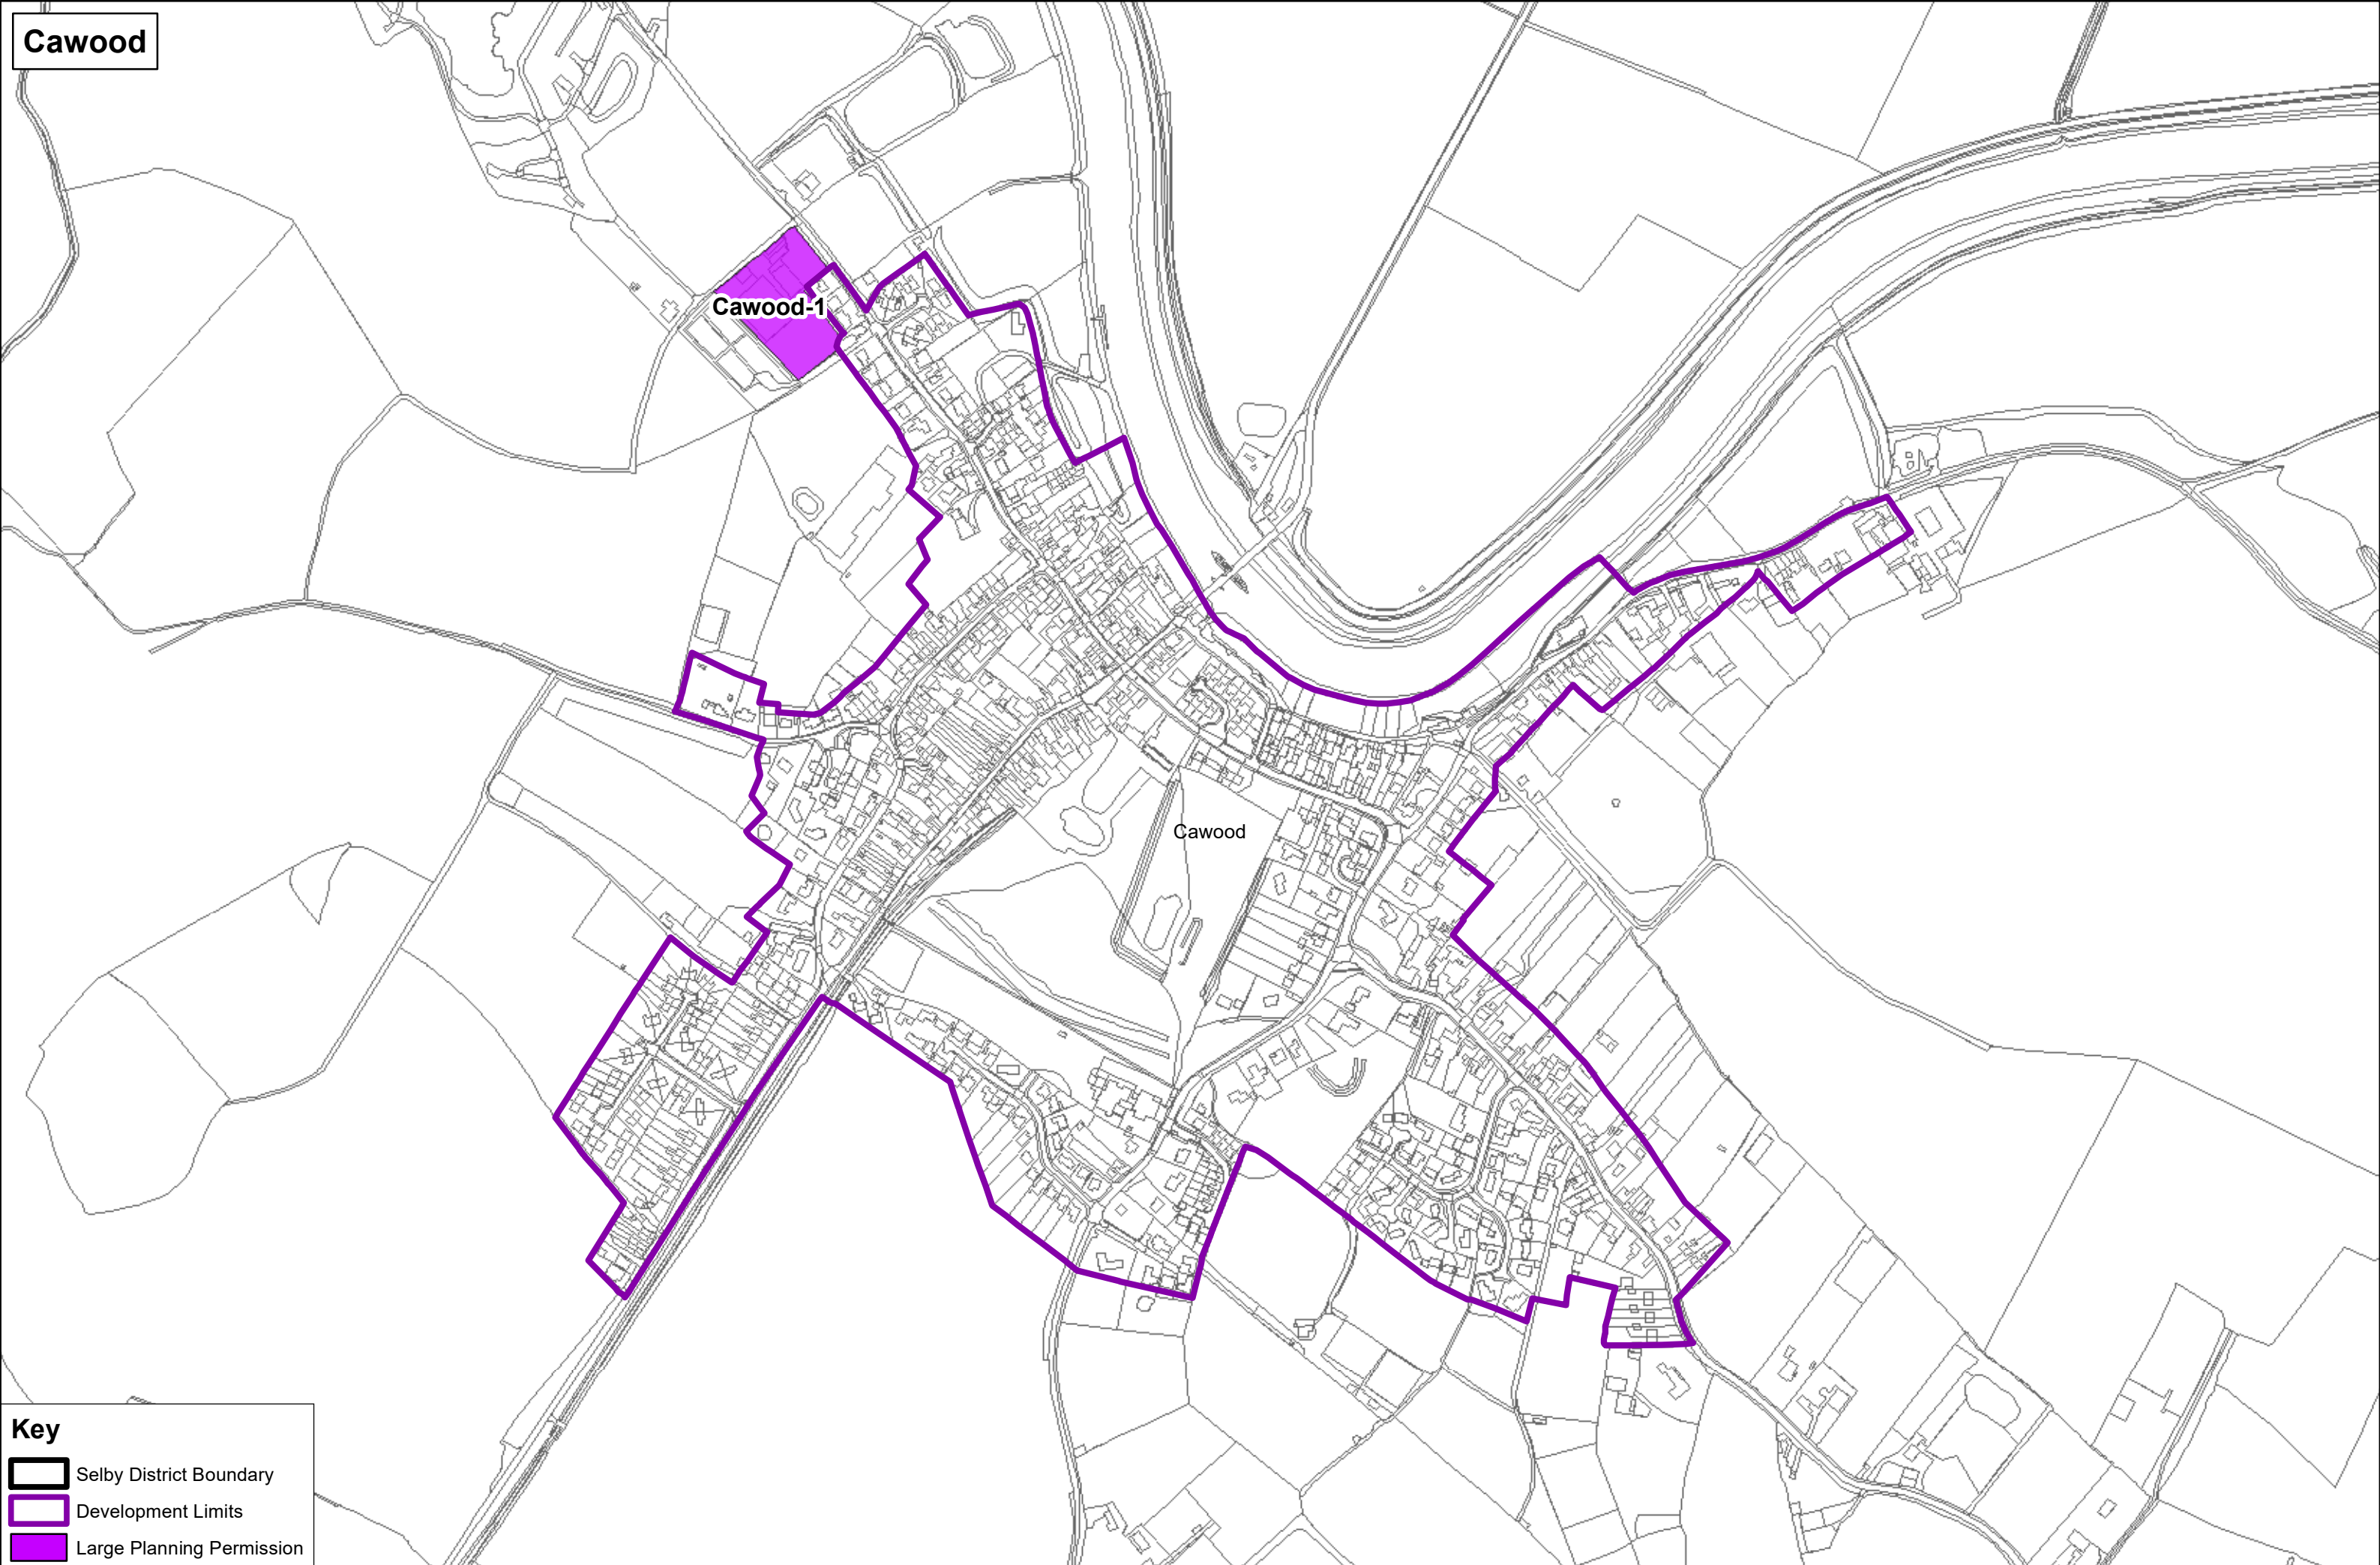

Barlby

Key

- Selby District Boundary
- Development Limits
- Large Planning Permission

NORTH

SELBY
DISTRICT COUNCIL

Key

- Selby District Boundary
- Development Limits
- Large Planning Permission

Key

-  Selby District Boundary
-  Development Limits
-  Large Planning Permission

Brayton-21

Key

-  Selby District Boundary
-  Development Limits
-  Large Planning Permission

Carlton

Key

- Selby District Boundary
- Development Limits
- SDLP Allocation
- Large Planning Permission

Cawood

Key

-  Selby District Boundary
-  Development Limits
-  Large Planning Permission

Eggborough

Key

- Selby District Boundary
- Development Limits
- SDLP Allocation
- Large Planning Permission

Hambleton

-  Selby District Boundary
-  Development Limits
-  Large Planning Permission

Tadcaster

Tadcaster-18

Tadcaster-19

TADCASTER

Oxton

Key

-  Selby District Boundary
-  Development Limits
-  SDLP Allocation
-  Large Planning Permission