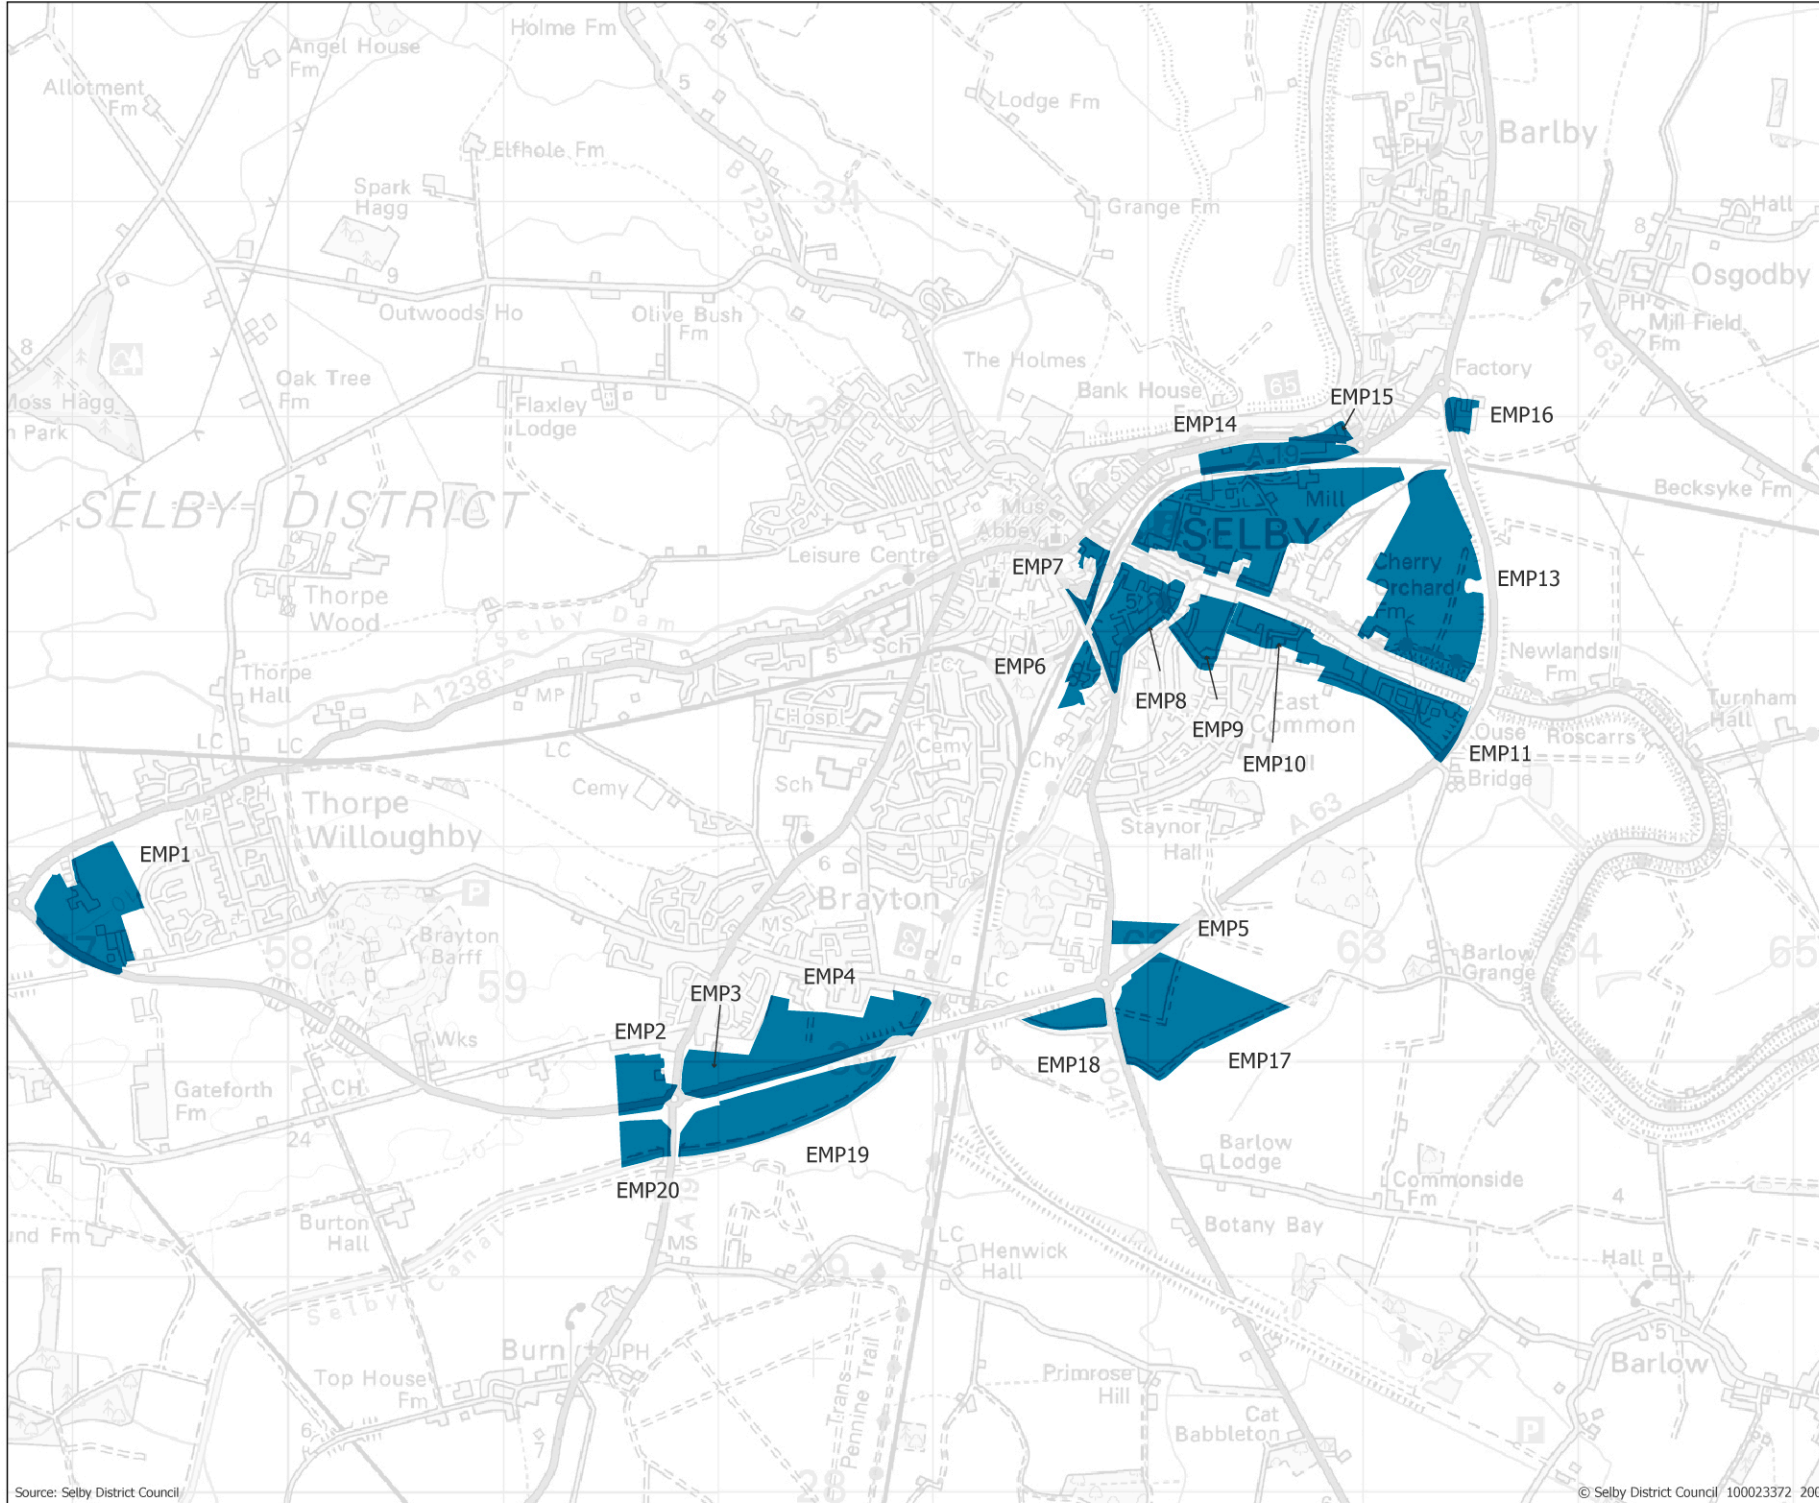

 Allocated Site

Source: Selby District Council

© Selby District Council 100023372 2007

DISTRIBUTION OF ALLOCATED SITES

Identified Sites

Source: Selby District Council

© Selby District Council 100023372 2007

DISTRIBUTION OF IDENTIFIED SITES

Site Classification

- Established or Potential Office Location
- General Industrial/Business Use
- Heavy/Specialist Industrial Park
- High Quality Business Park
- Incubator/SME Cluster Park
- Recycling/Environmental Industrial Site
- Research & Technology/ Science Park
- Site for Specific Occupier
- Specialised Freight Terminal
- Warehouse/Distribution Park
- Unclassified at this time