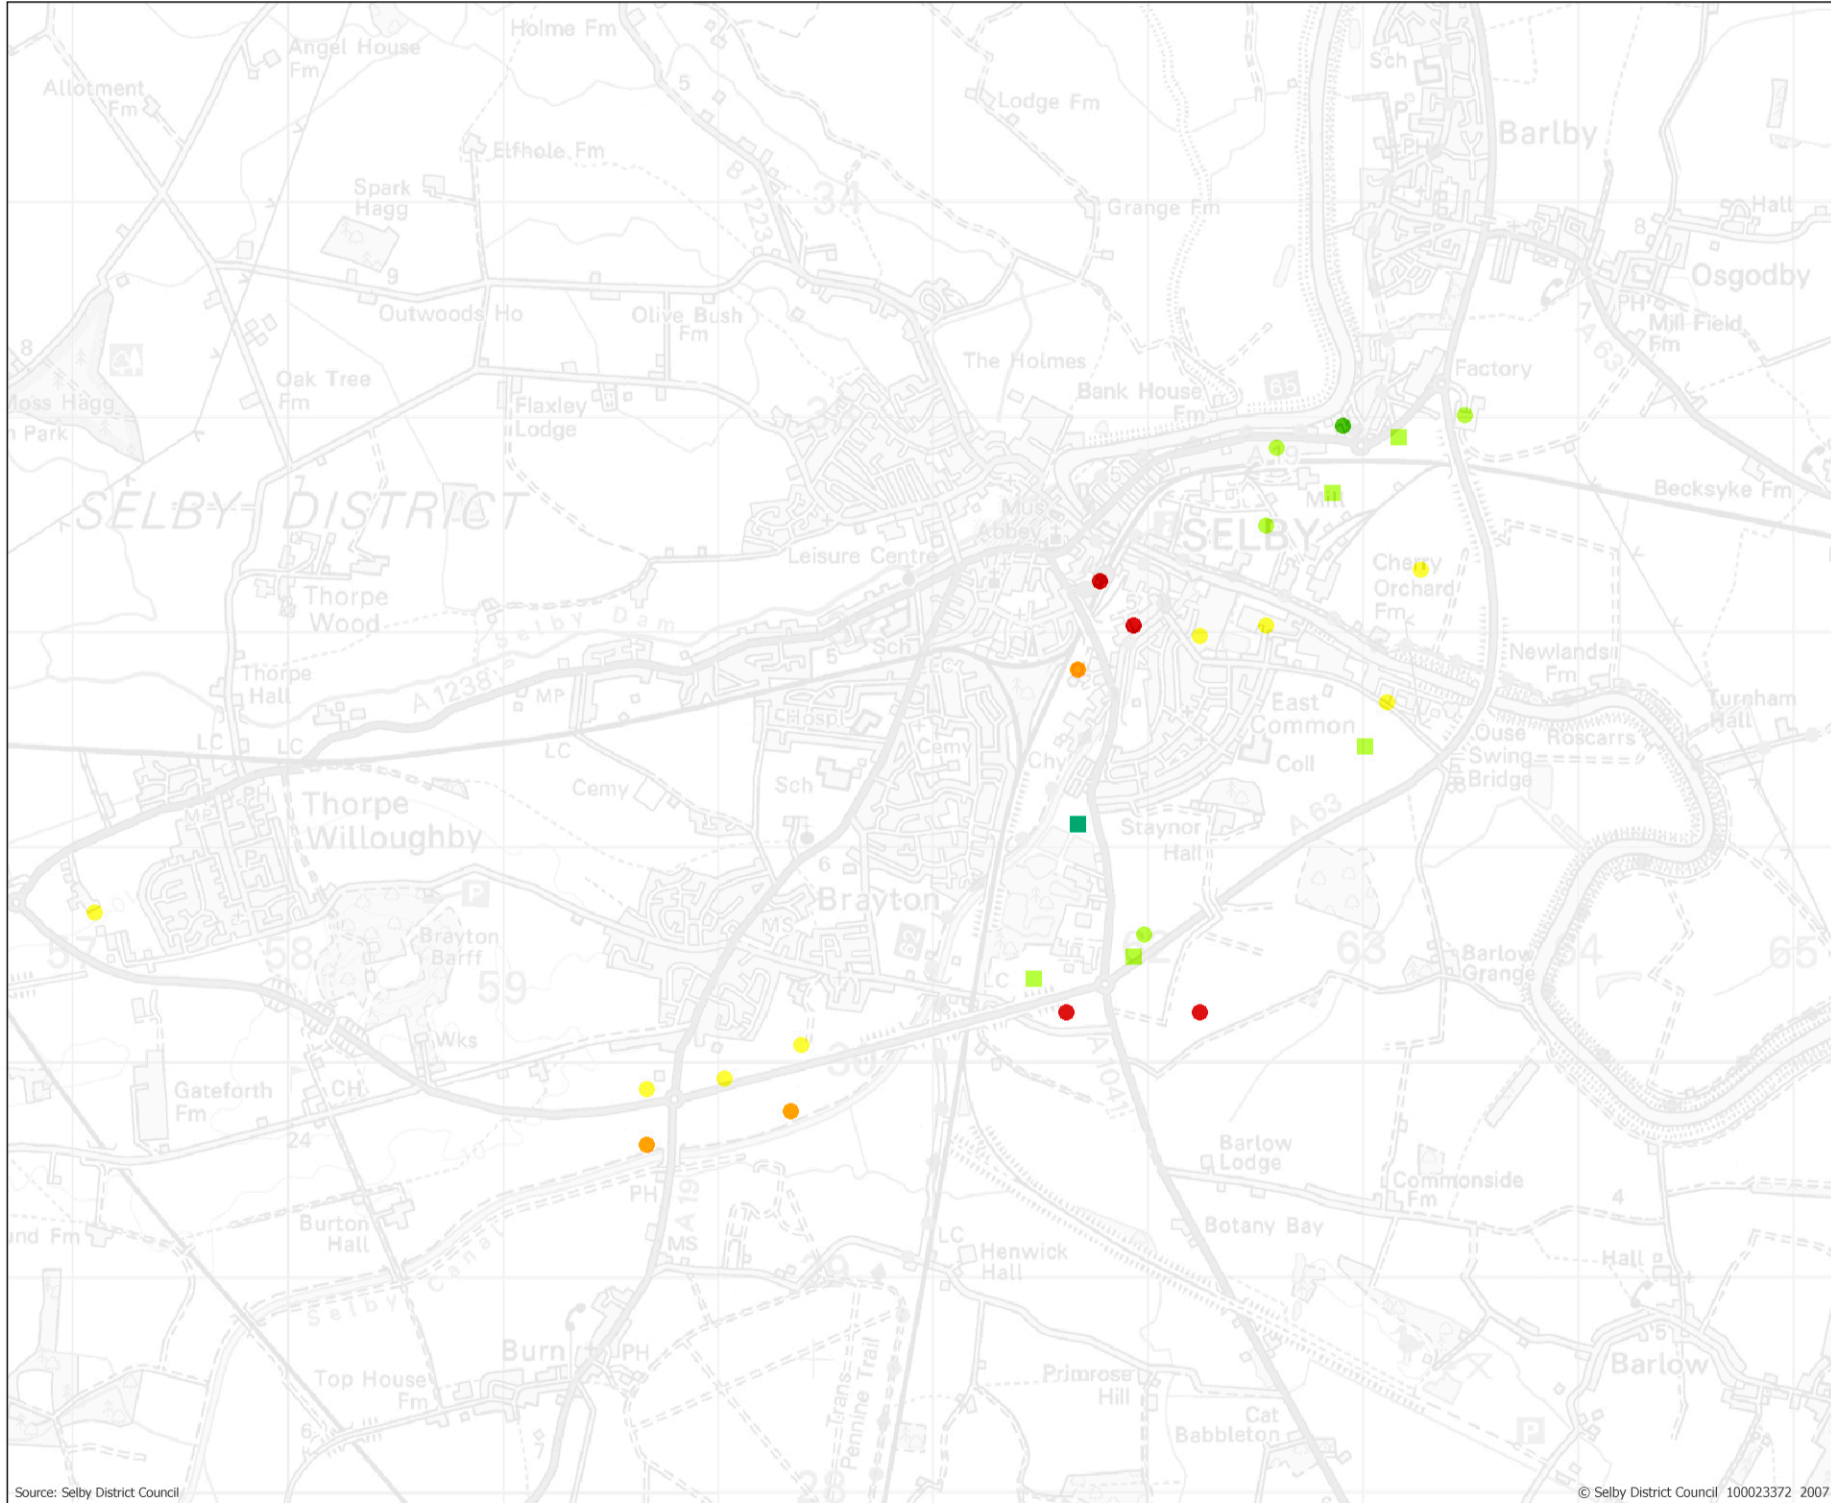

Location of Sites

-  Allocated Sites
-  Identified Sites

Accessibility

Location of Sites

Existing Portfolio & Internal Environment

Location of Sites

Source: Selby District Council

© Selby District Council 100023372 2007

Market Conditions

Location of Sites

Source: Selby District Council © Selby District Council 100023372 2007

Ownership

Location of Sites

Source: Selby District Council © Selby District Council 100023372 2007

Physical Constraints

Location of Sites

Source: Selby District Council © Selby District Council 100023372 2007

Quality of the Wider Environment

Location of Sites

Sequential Test and Brownfield/Greenfield

- Yes
- No
- Unknown/Mixed

Yes = Site identified as Brownfield  
 No = Site identified as Greenfield

Location of Sites

- Allocated Sites
- Identified Sites

Source: Selby District Council © Selby District Council 100023372 2007

Social & Regeneration Policy