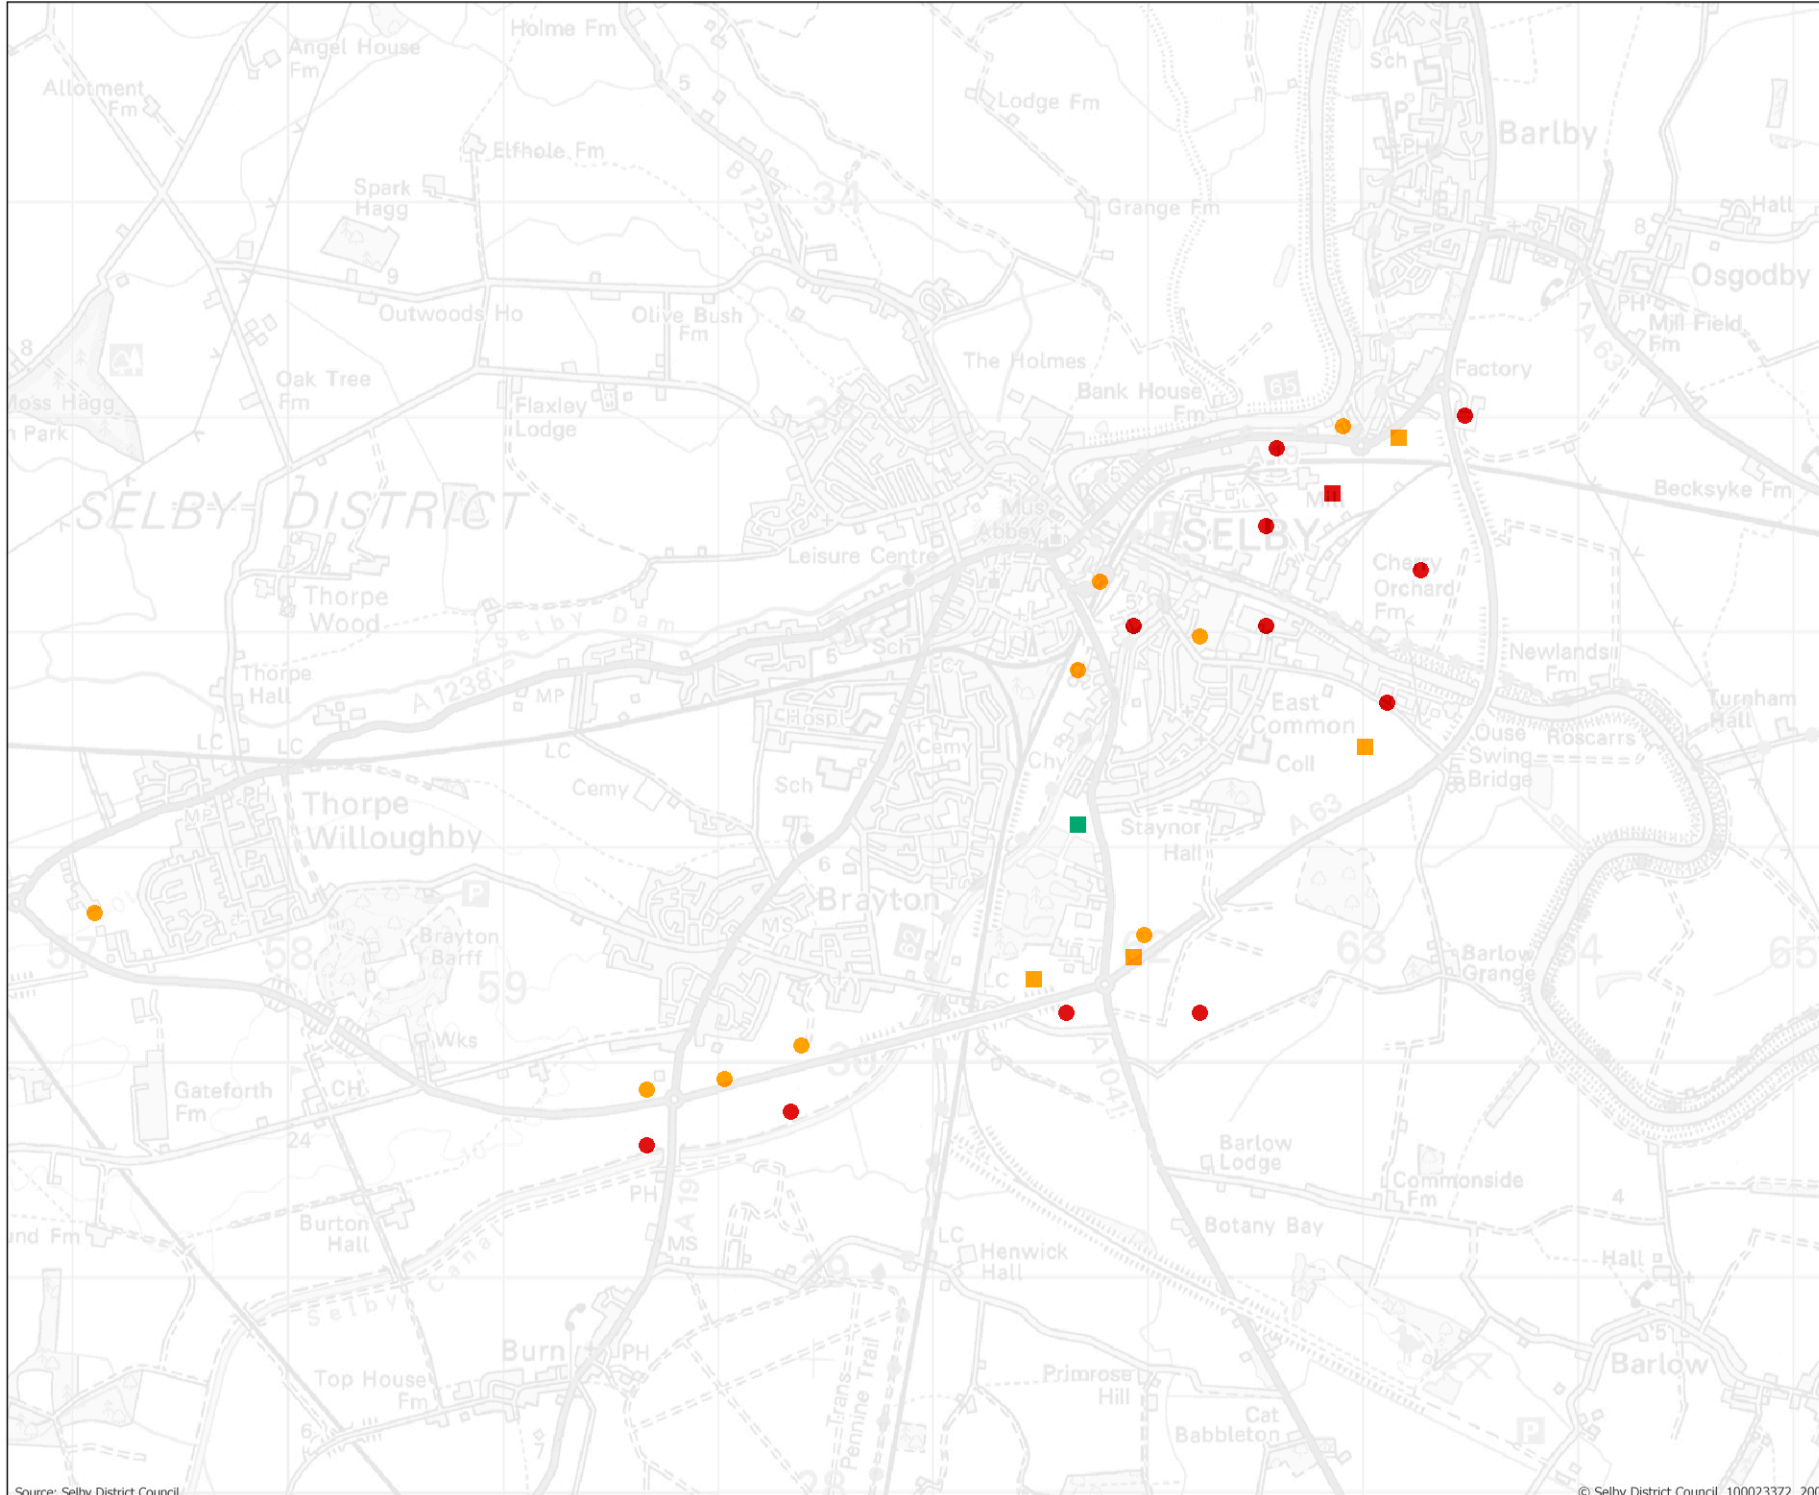

Physical Constraints

Location of Sites

Source: Selby District Council © Selby District Council 100023372 2007

Quality of the Wider Environment

Location of Sites

Sequential Test and Brownfield/Greenfield

- Yes
- No
- Unknown/Mixed

Yes = Site identified as Brownfield  
 No = Site identified as Greenfield

Location of Sites

- Allocated Sites
- Identified Sites

Source: Selby District Council © Selby District Council 100023372 2007

Social & Regeneration Policy

- Yes
- No
- Unknown/Mixed

Location of Sites

- Allocated Sites
- Identified Sites

Source: Selby District Council © Selby District Council 100023372 2007

Strategic Access

Location of Sites

Constraints - Overall Score

Location of Sites

Source: Selby District Council © Selby District Council 100023372 2007