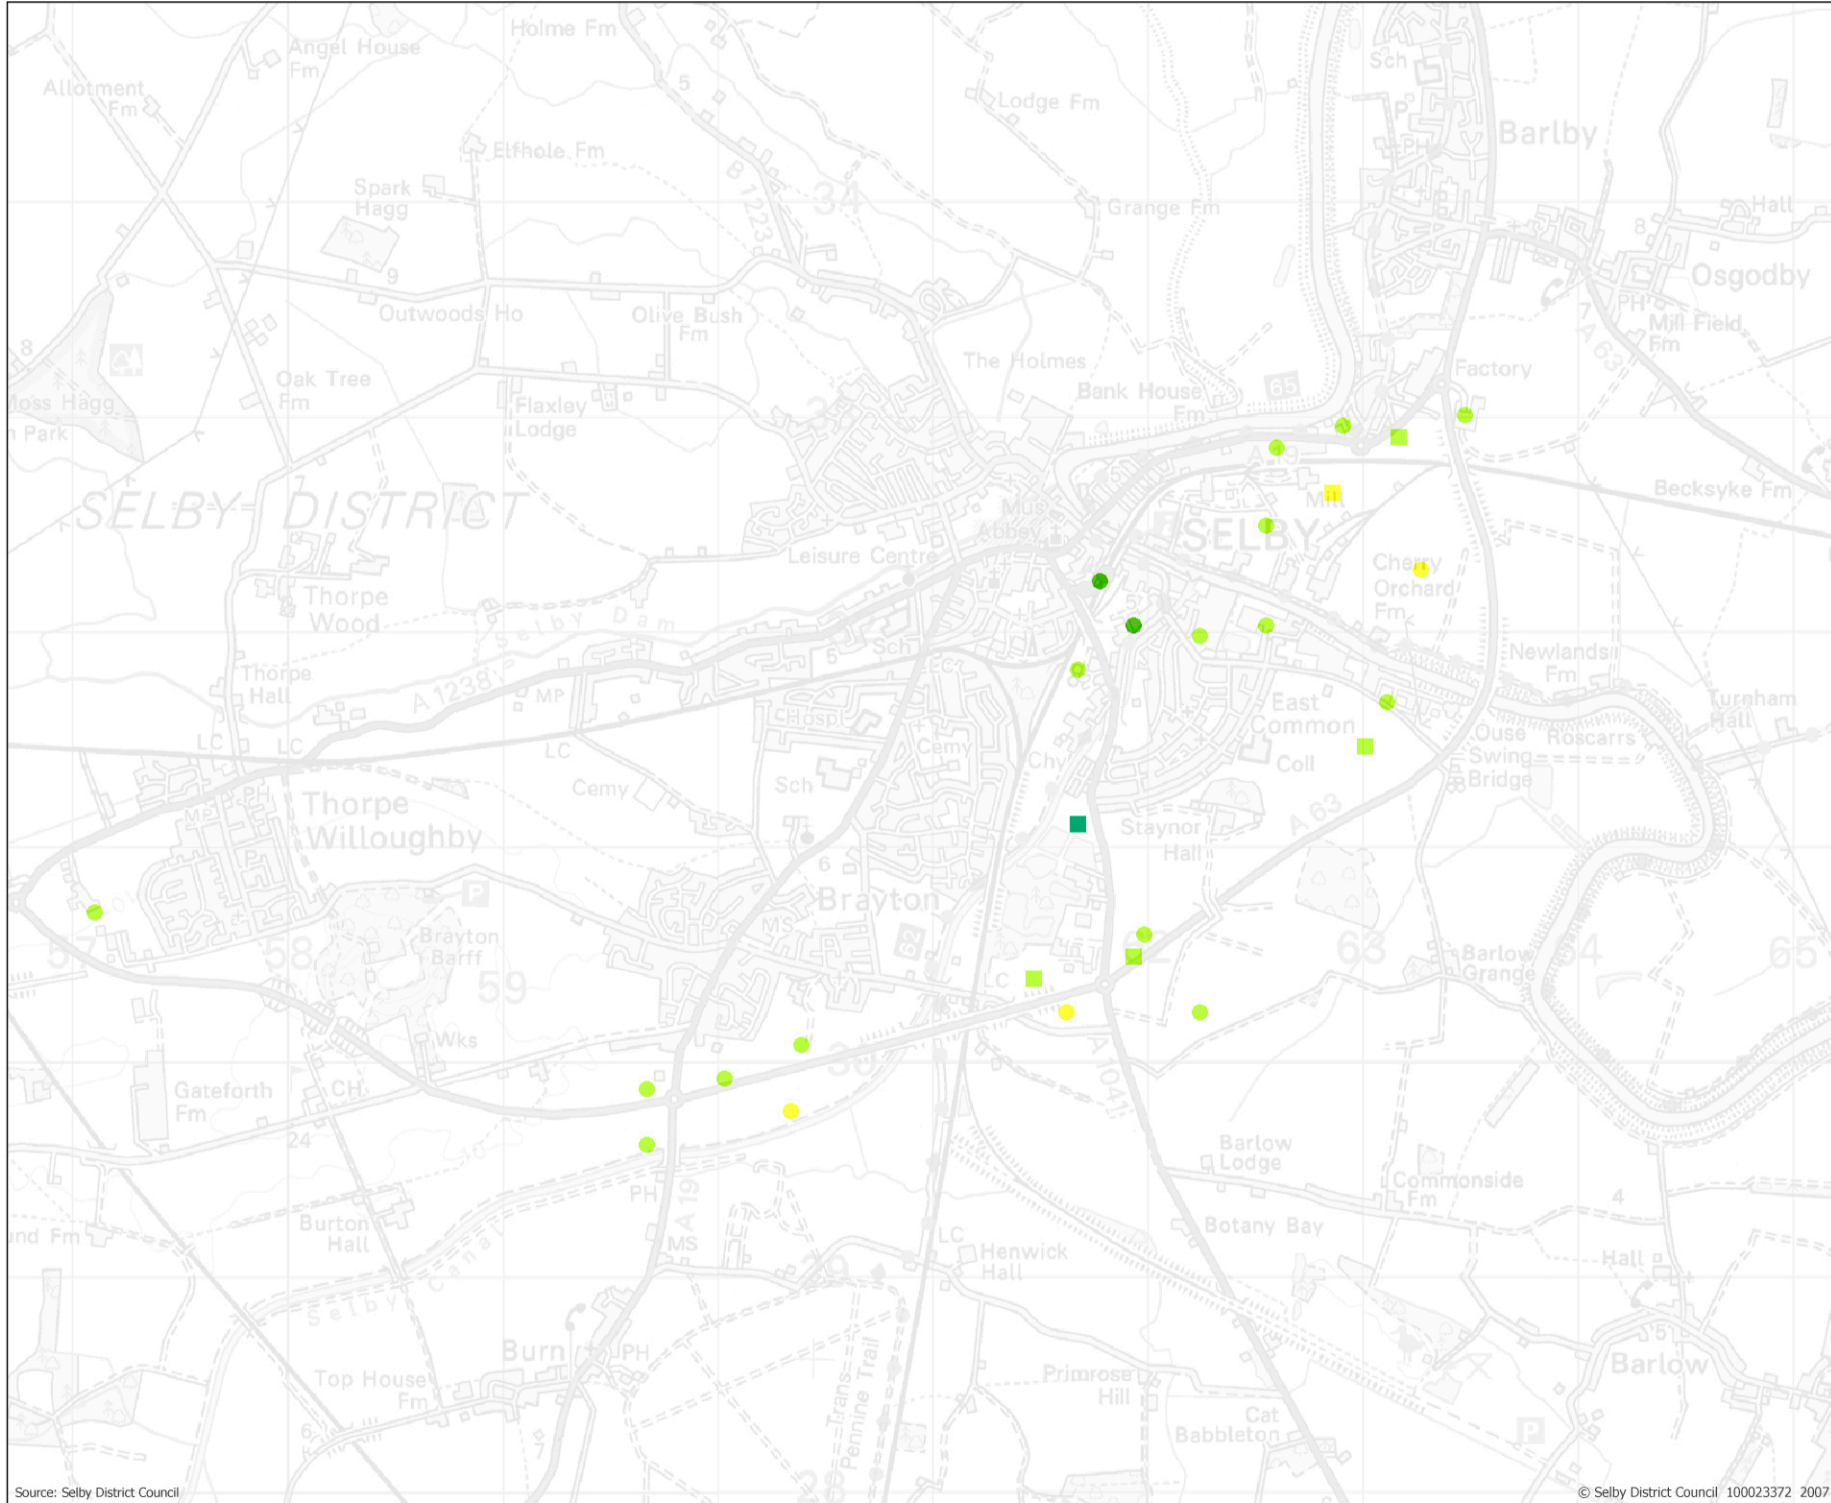

Location of Sites

-  Allocated Sites
-  Identified Sites

Accessibility

Location of Sites

Existing Portfolio & Internal Environment

Location of Sites

Source: Selby District Council

© Selby District Council 100023372 2007

Market Conditions

Location of Sites

Source: Selby District Council © Selby District Council 100023372 2007

Ownership

Location of Sites

Source: Selby District Council © Selby District Council 100023372 2007

Yes = Site identified as Brownfield  
 No = Site identified as Greenfield

Location of Sites

- Allocated Sites
- Identified Sites

Source: Selby District Council © Selby District Council 100023372 2007

Social & Regeneration Policy