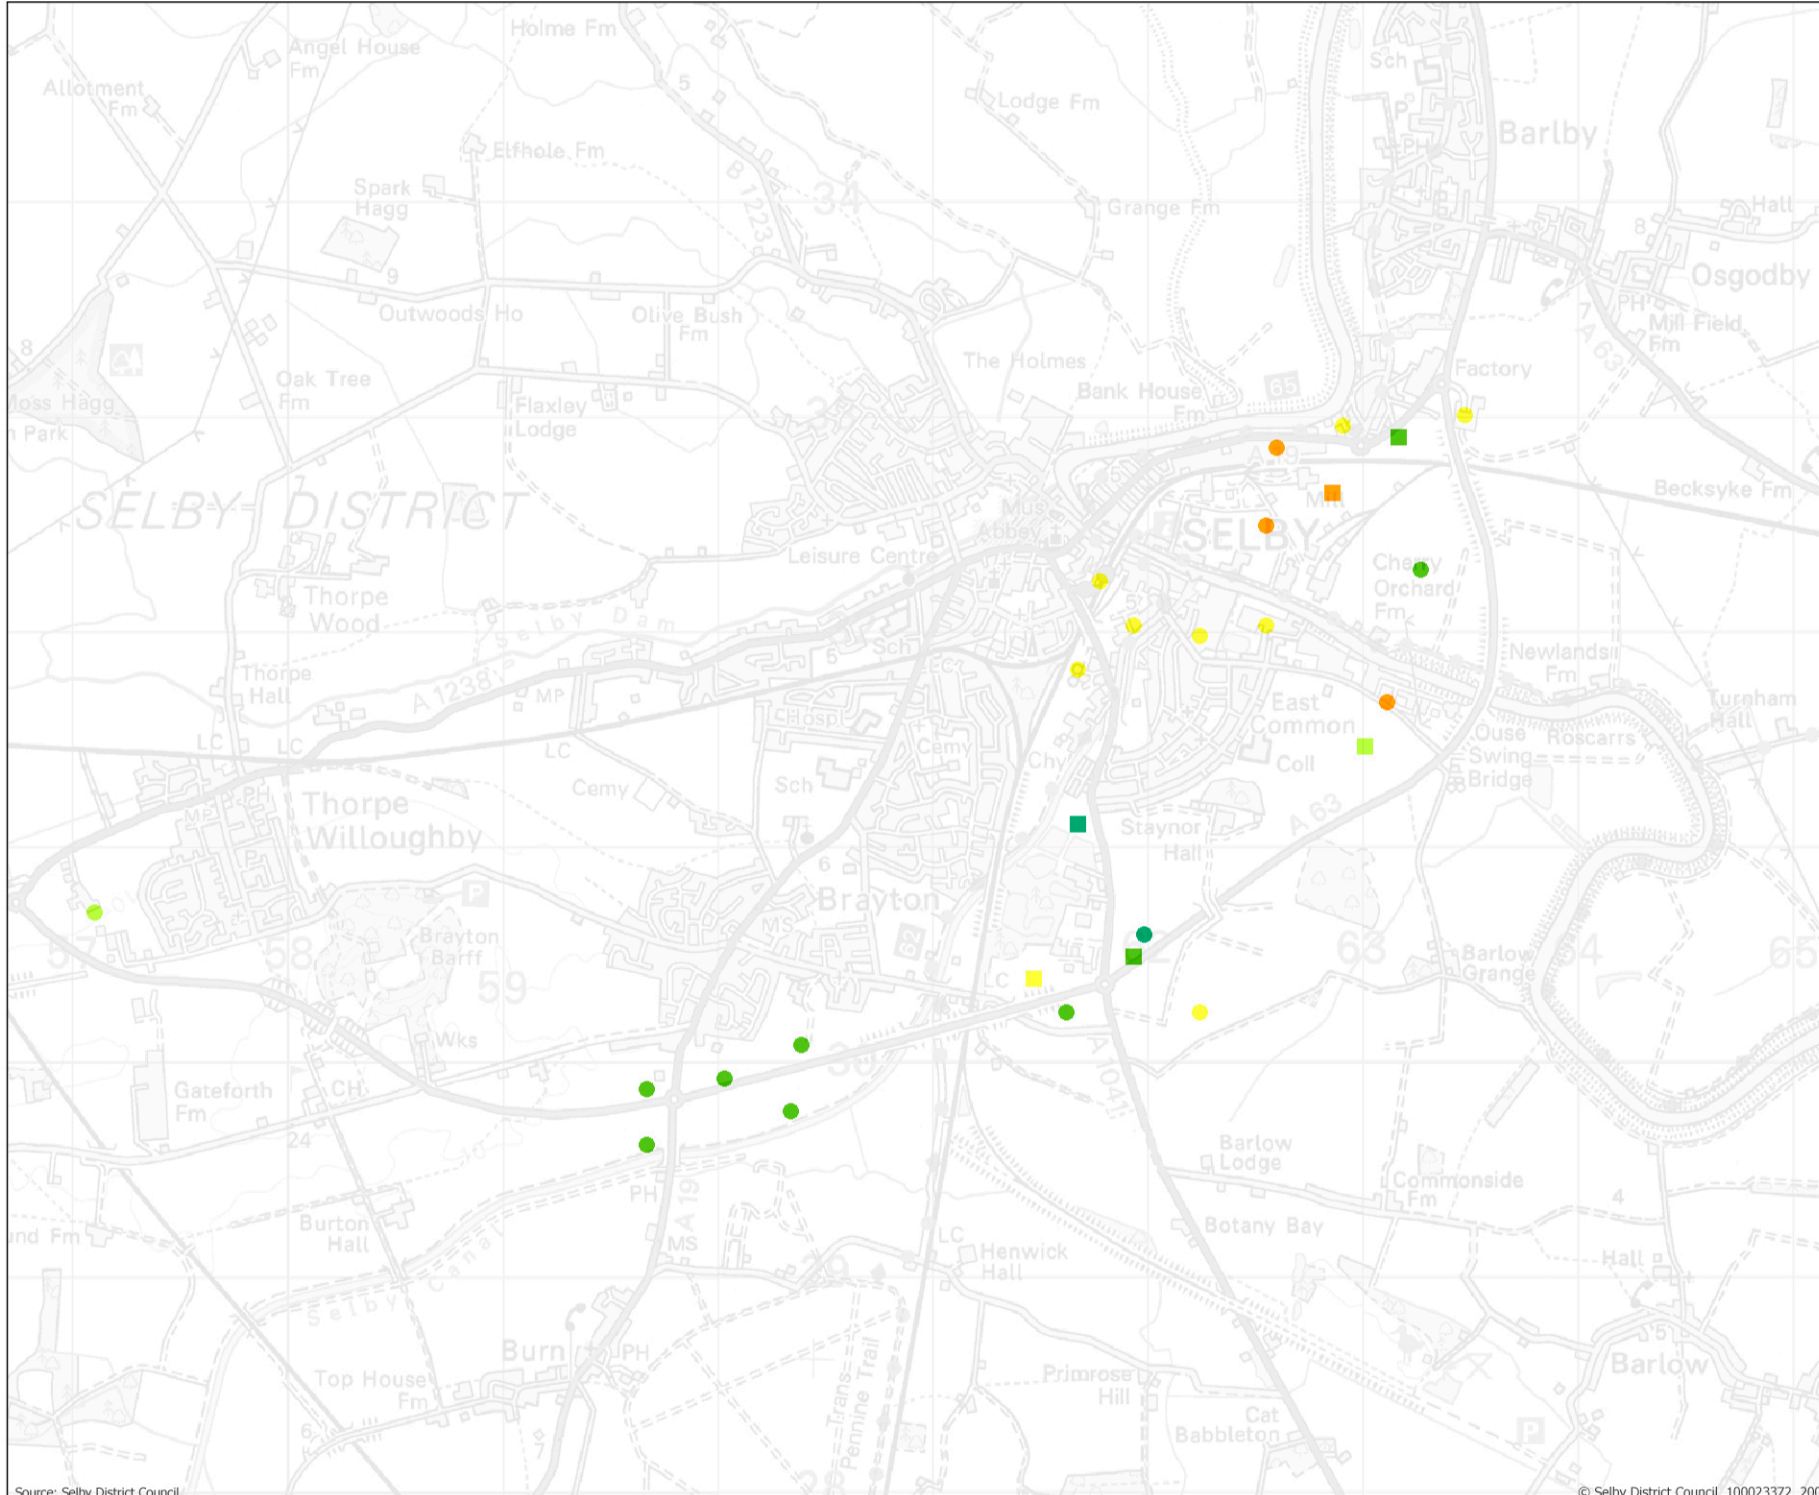

Location of Sites

-  Allocated Sites
-  Identified Sites

Accessibility

Location of Sites

Existing Portfolio & Internal Environment

Location of Sites

Source: Selby District Council

© Selby District Council 100023372 2007

Market Conditions

Location of Sites

Source: Selby District Council © Selby District Council 100023372 2007

Ownership

Location of Sites

Source: Selby District Council © Selby District Council 100023372 2007

Physical Constraints

Location of Sites

Source: Selby District Council © Selby District Council 100023372 2007

Quality of the Wider Environment

Location of Sites

Sequential Test and Brownfield/Greenfield

- Yes
- No
- Unknown/Mixed

Yes = Site identified as Brownfield  
 No = Site identified as Greenfield

Location of Sites

- Allocated Sites
- Identified Sites

Source: Selby District Council © Selby District Council 100023372 2007

Social & Regeneration Policy