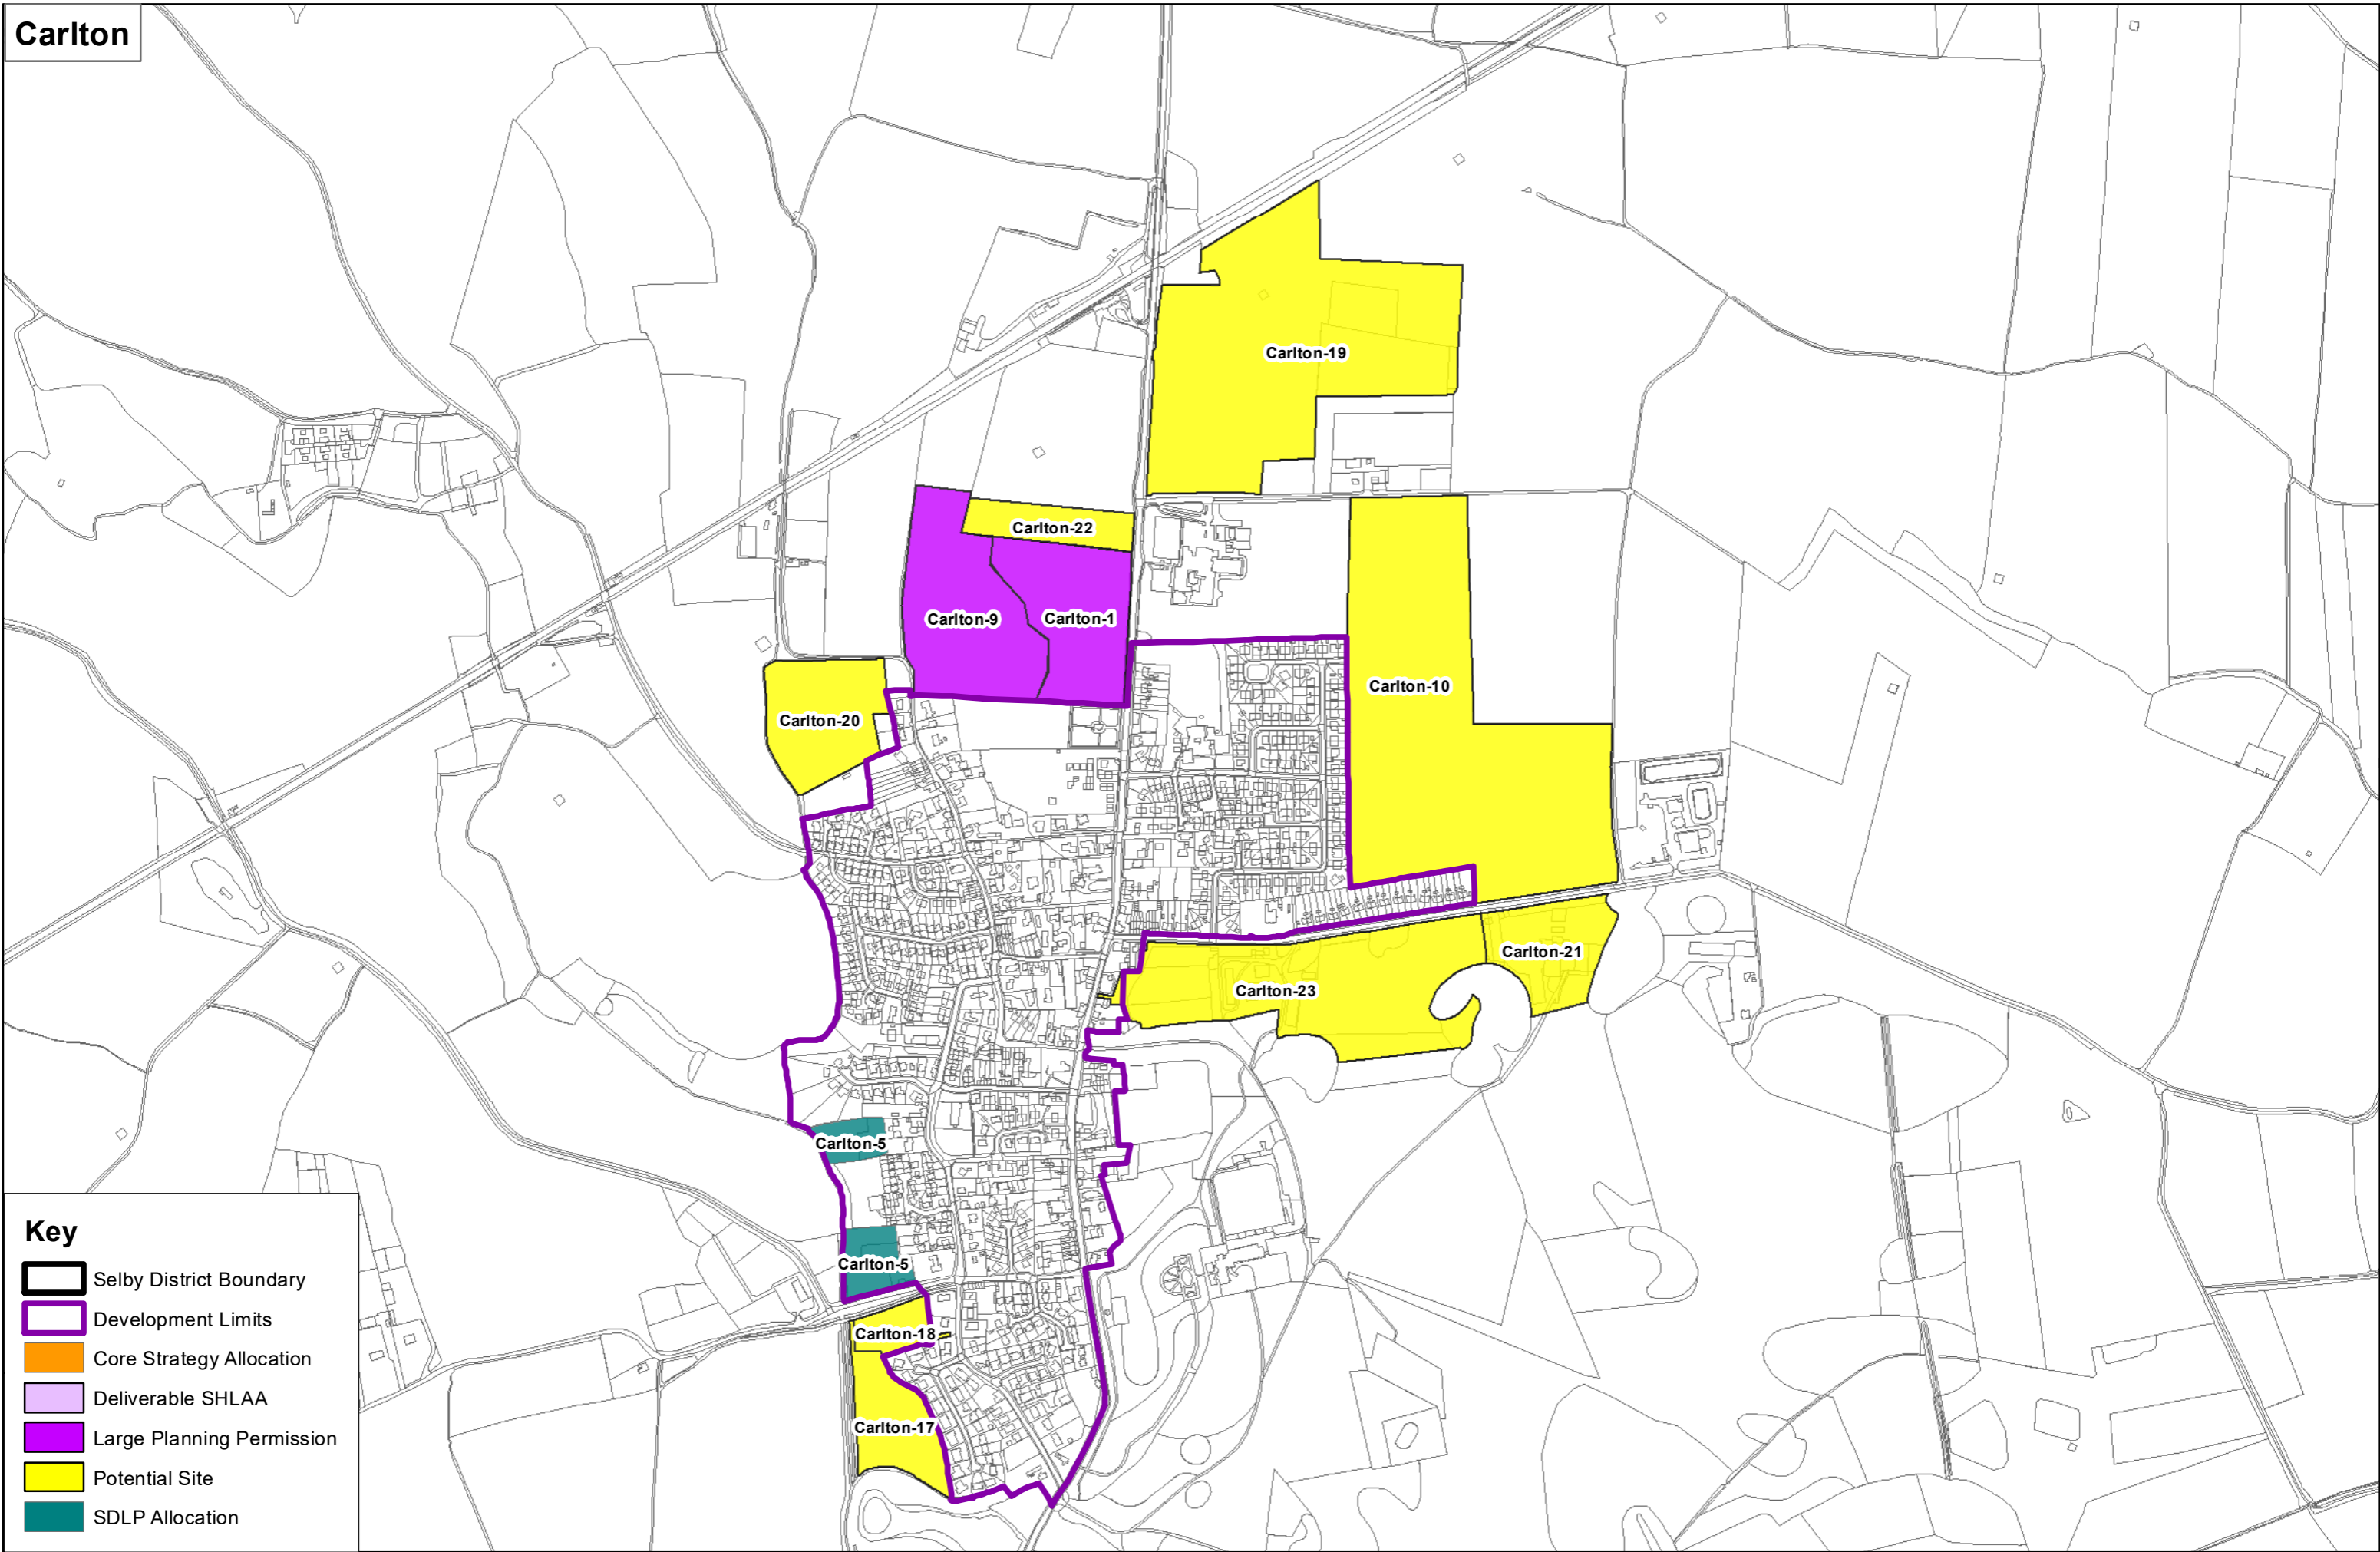

Key

- Selby District Boundary
- Development Limits
- Core Strategy Allocation
- Deliverable SHLAA
- Large Planning Permission
- Potential Site
- SDLP Allocation