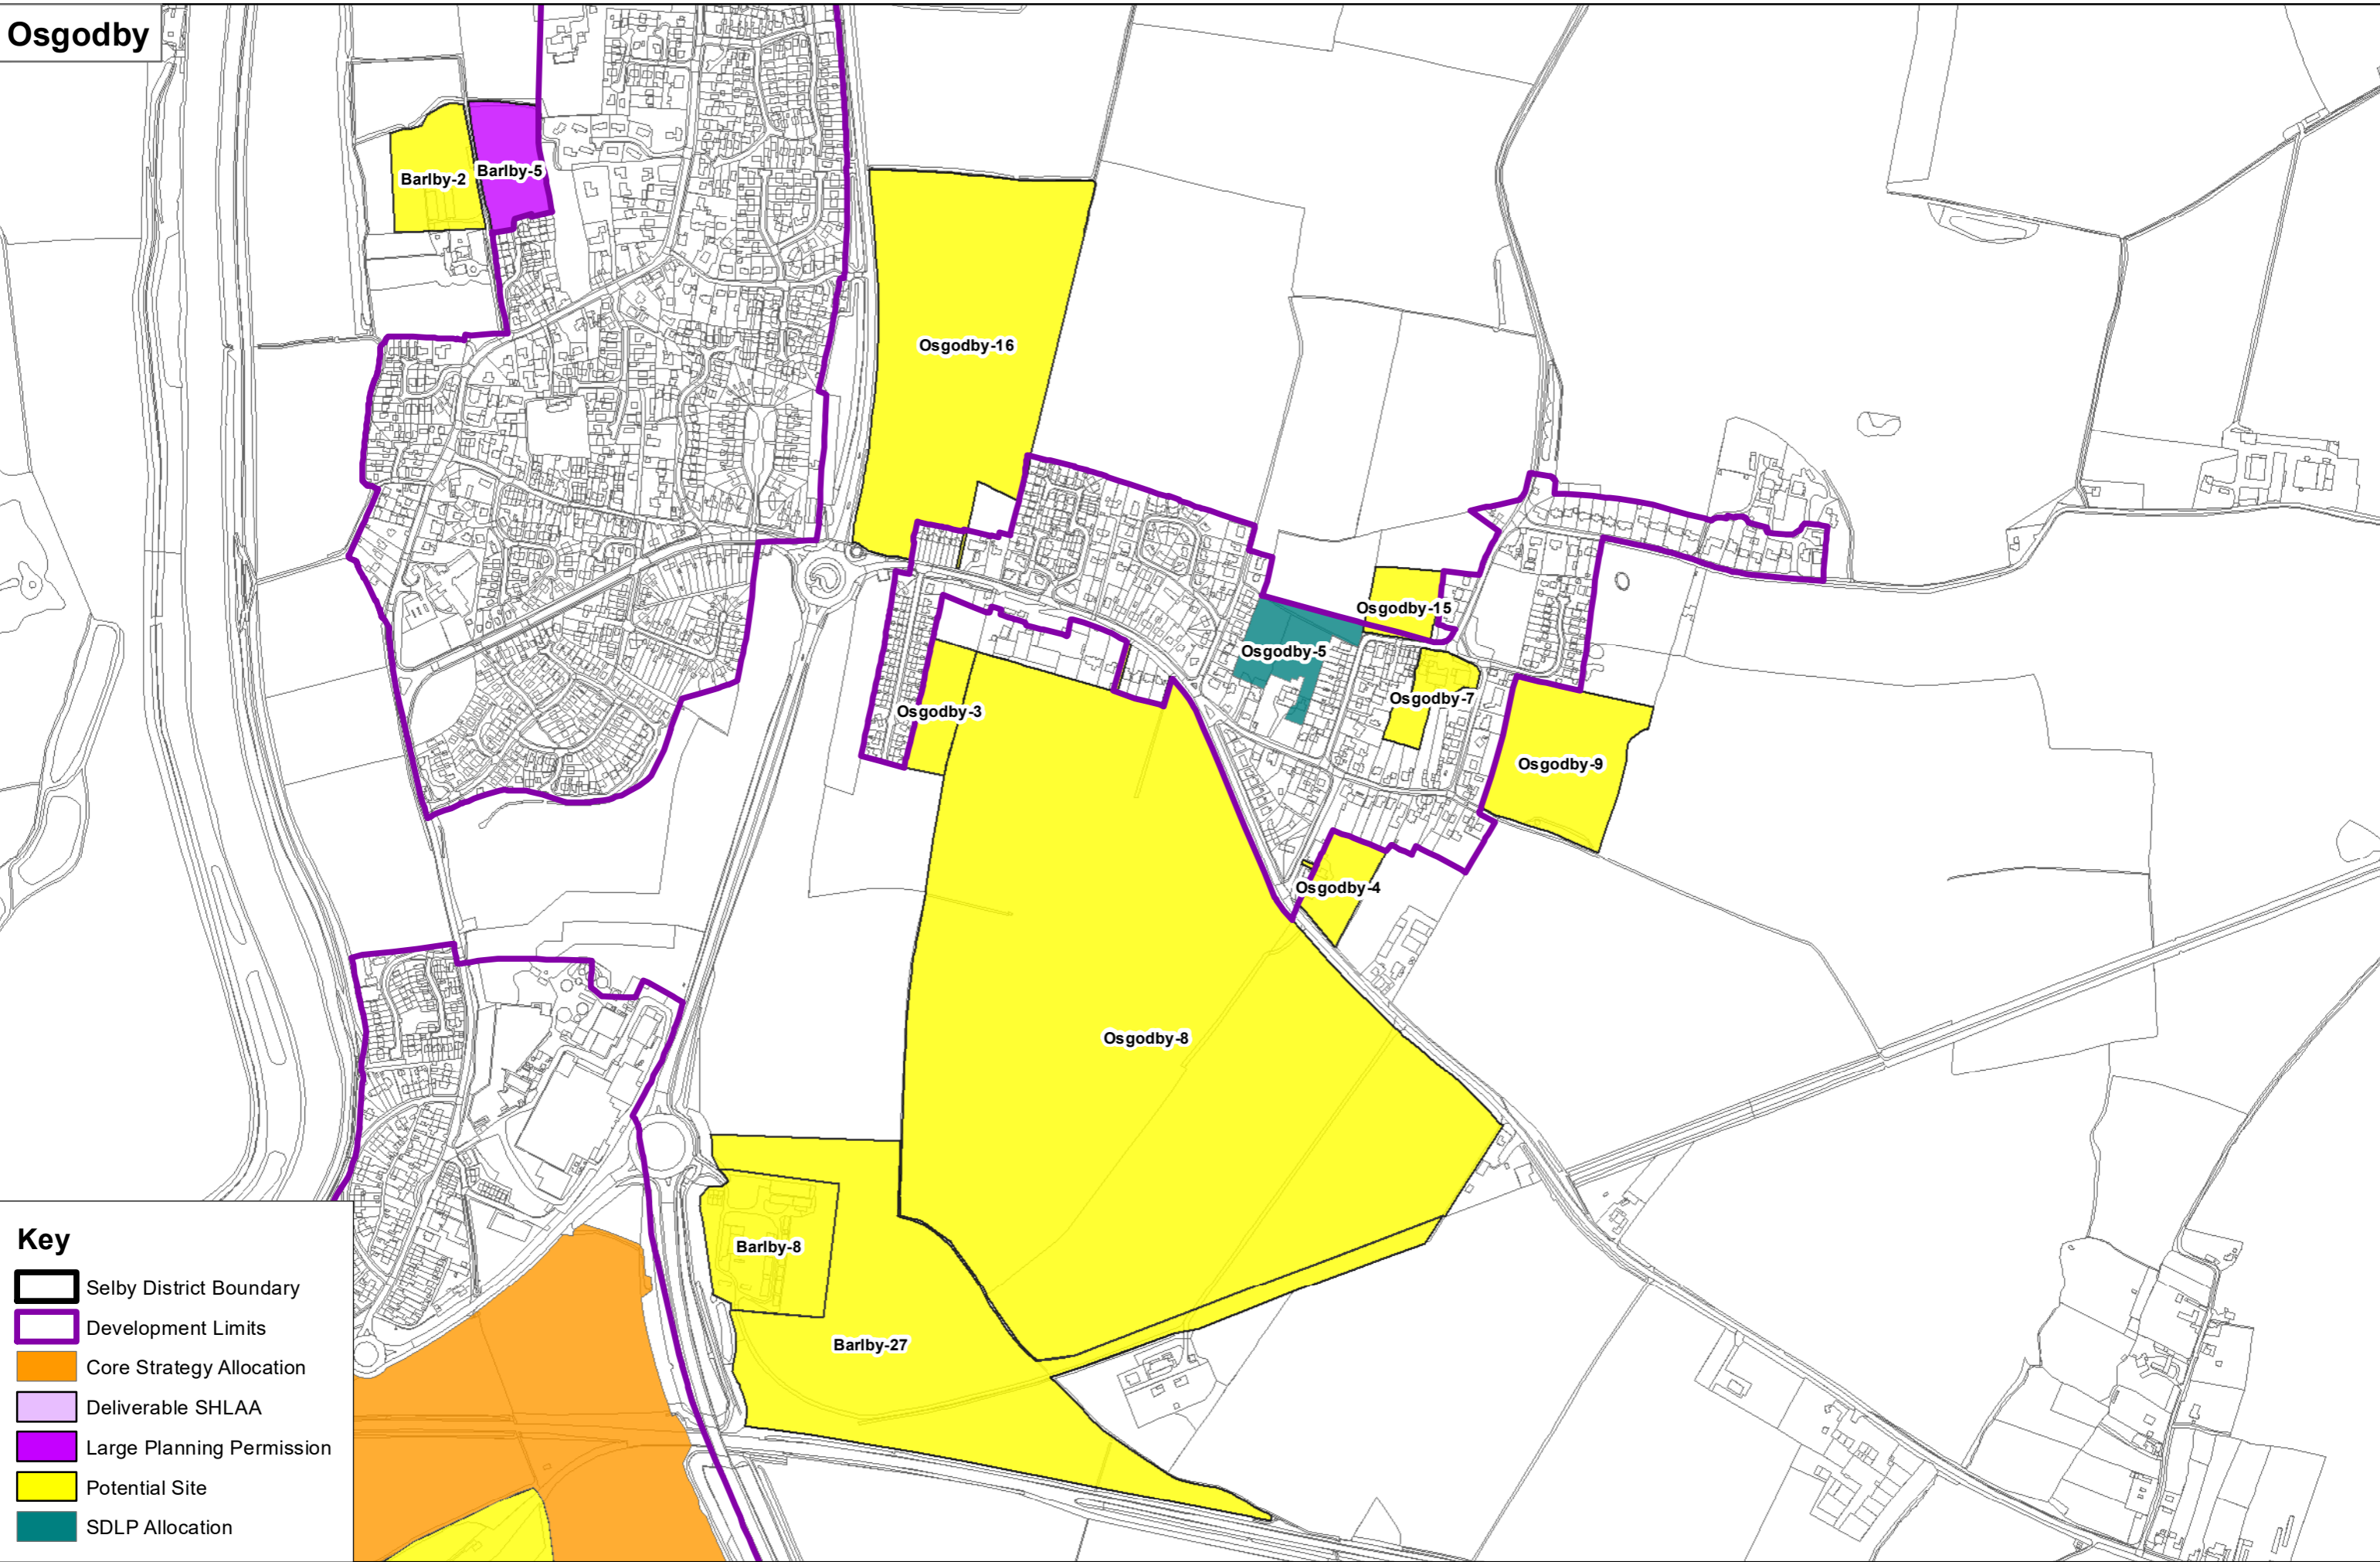

Osgodby

Key

- Selby District Boundary
- Development Limits
- Core Strategy Allocation
- Deliverable SHLAA
- Large Planning Permission
- Potential Site
- SDLP Allocation