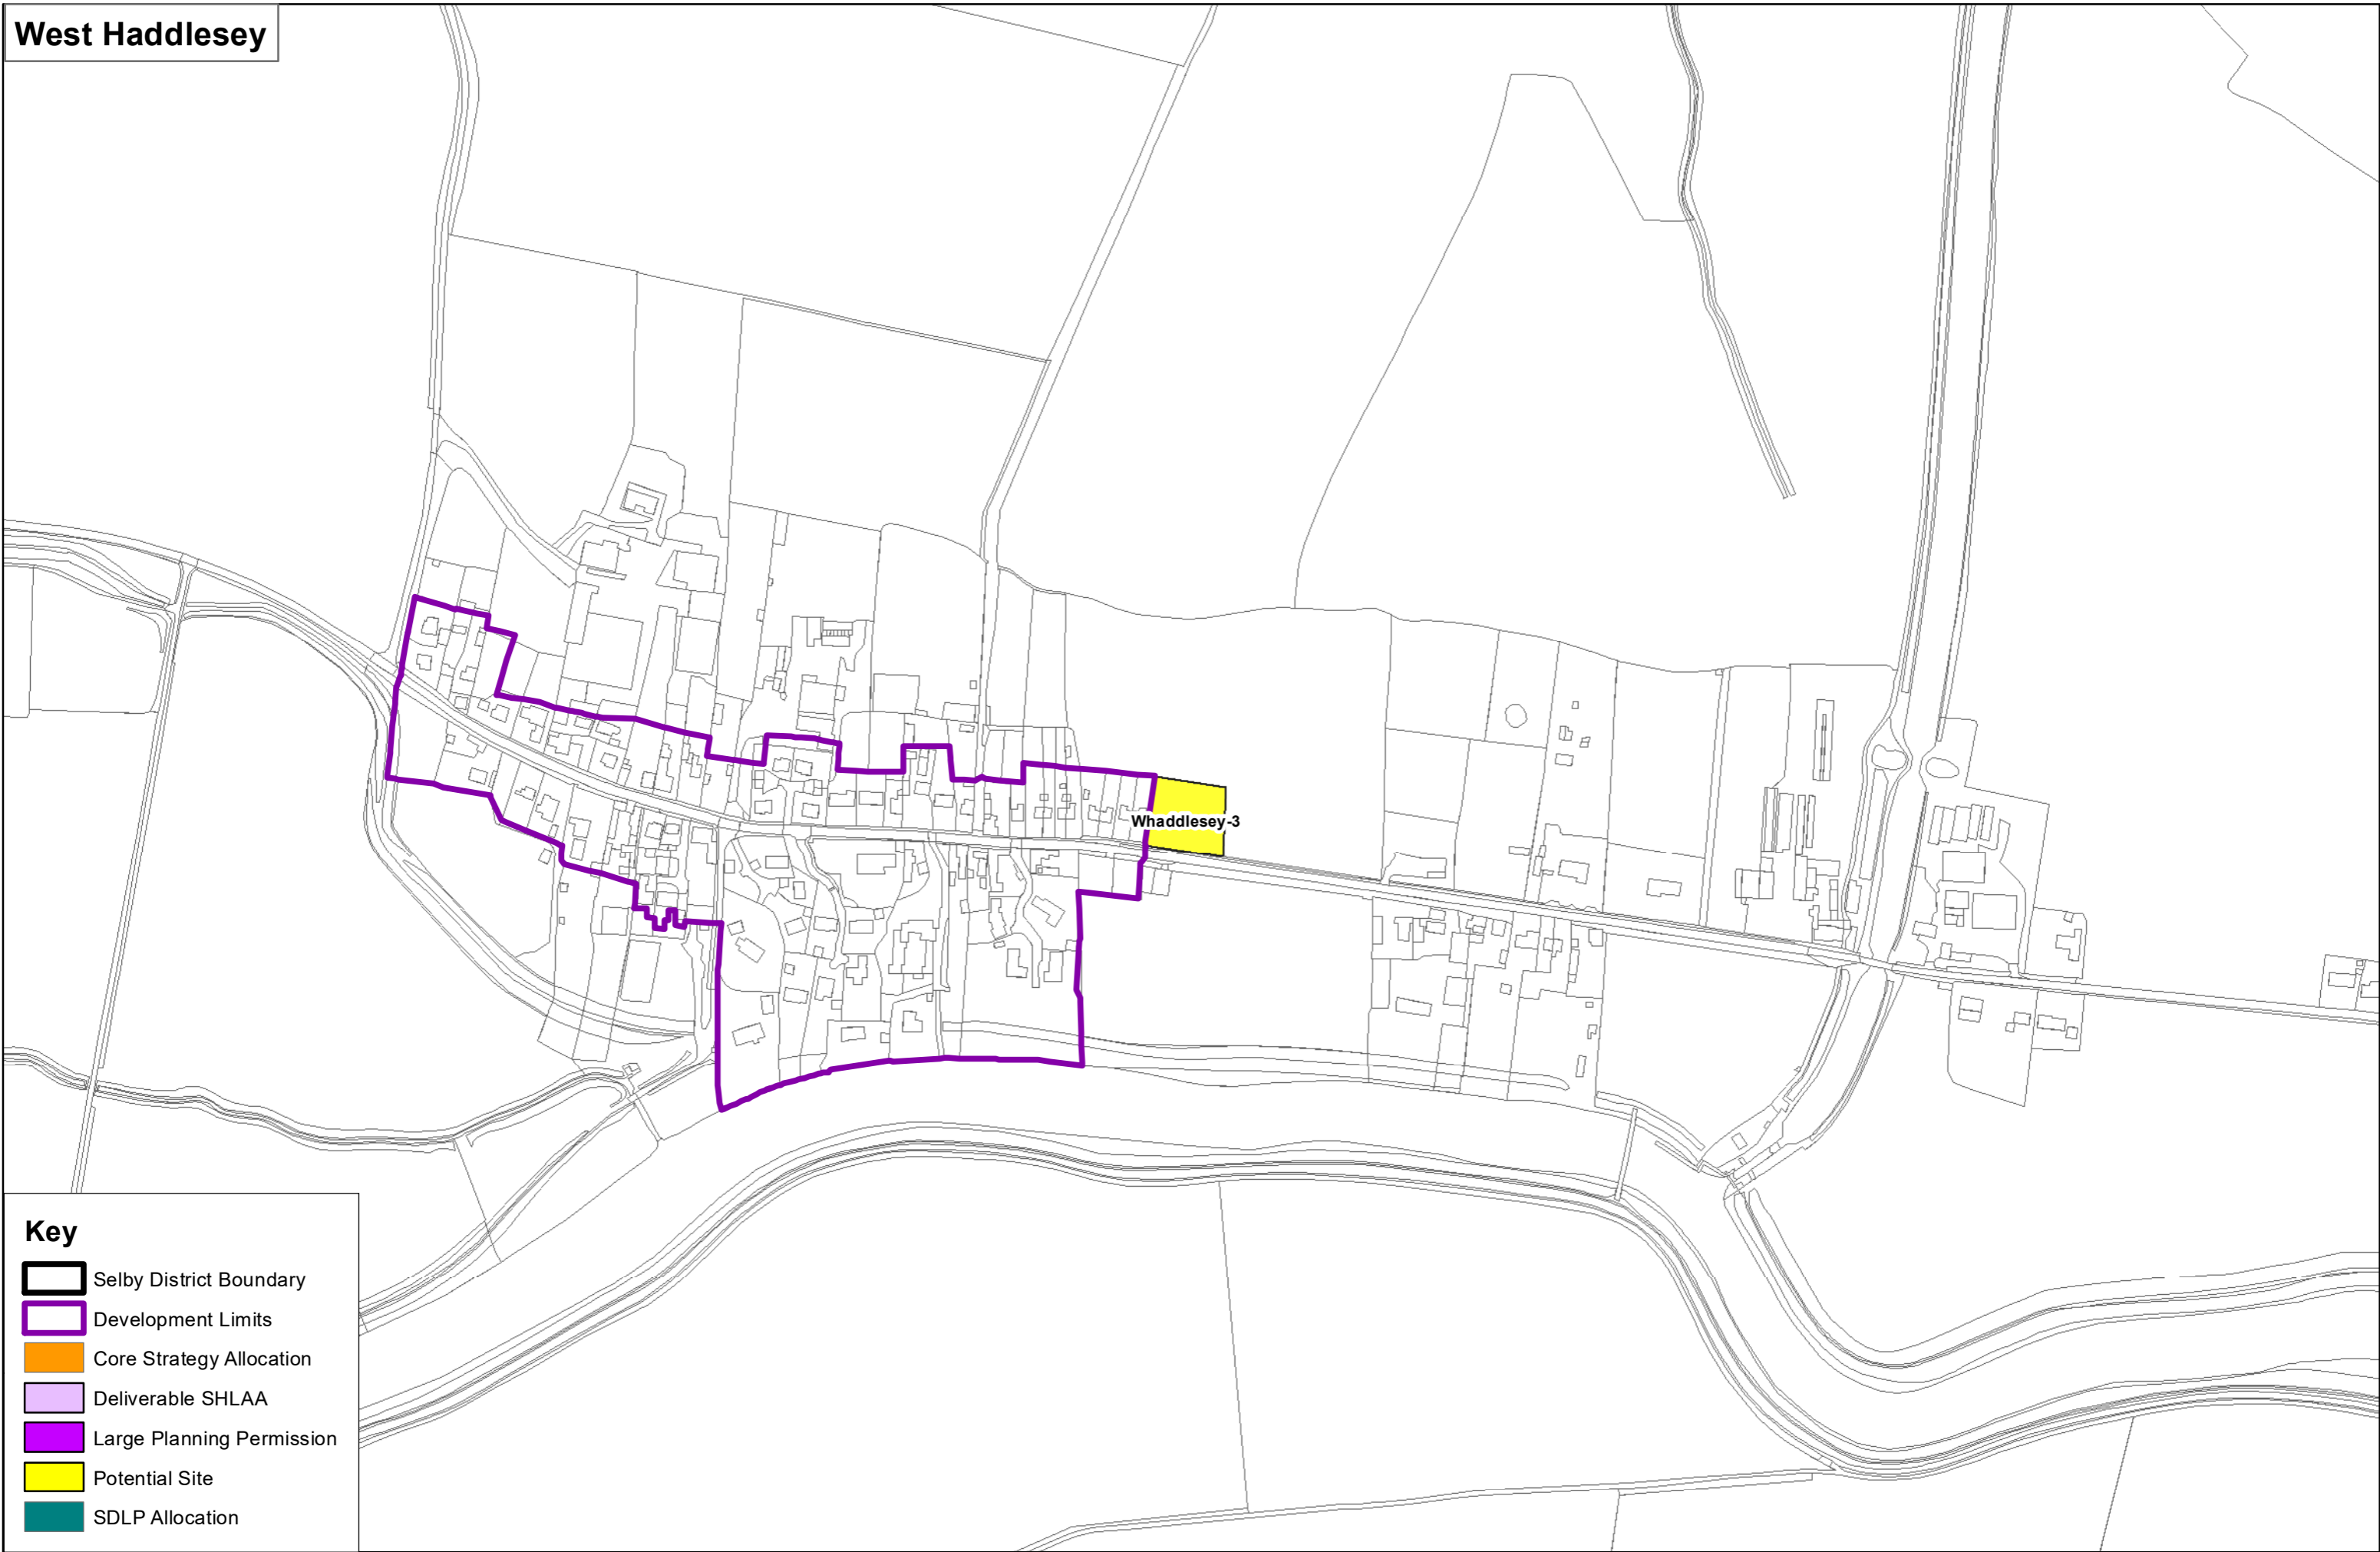

West Haddlesey

Key

- Selby District Boundary
- Development Limits
- Core Strategy Allocation
- Deliverable SHLAA
- Large Planning Permission
- Potential Site
- SDLP Allocation