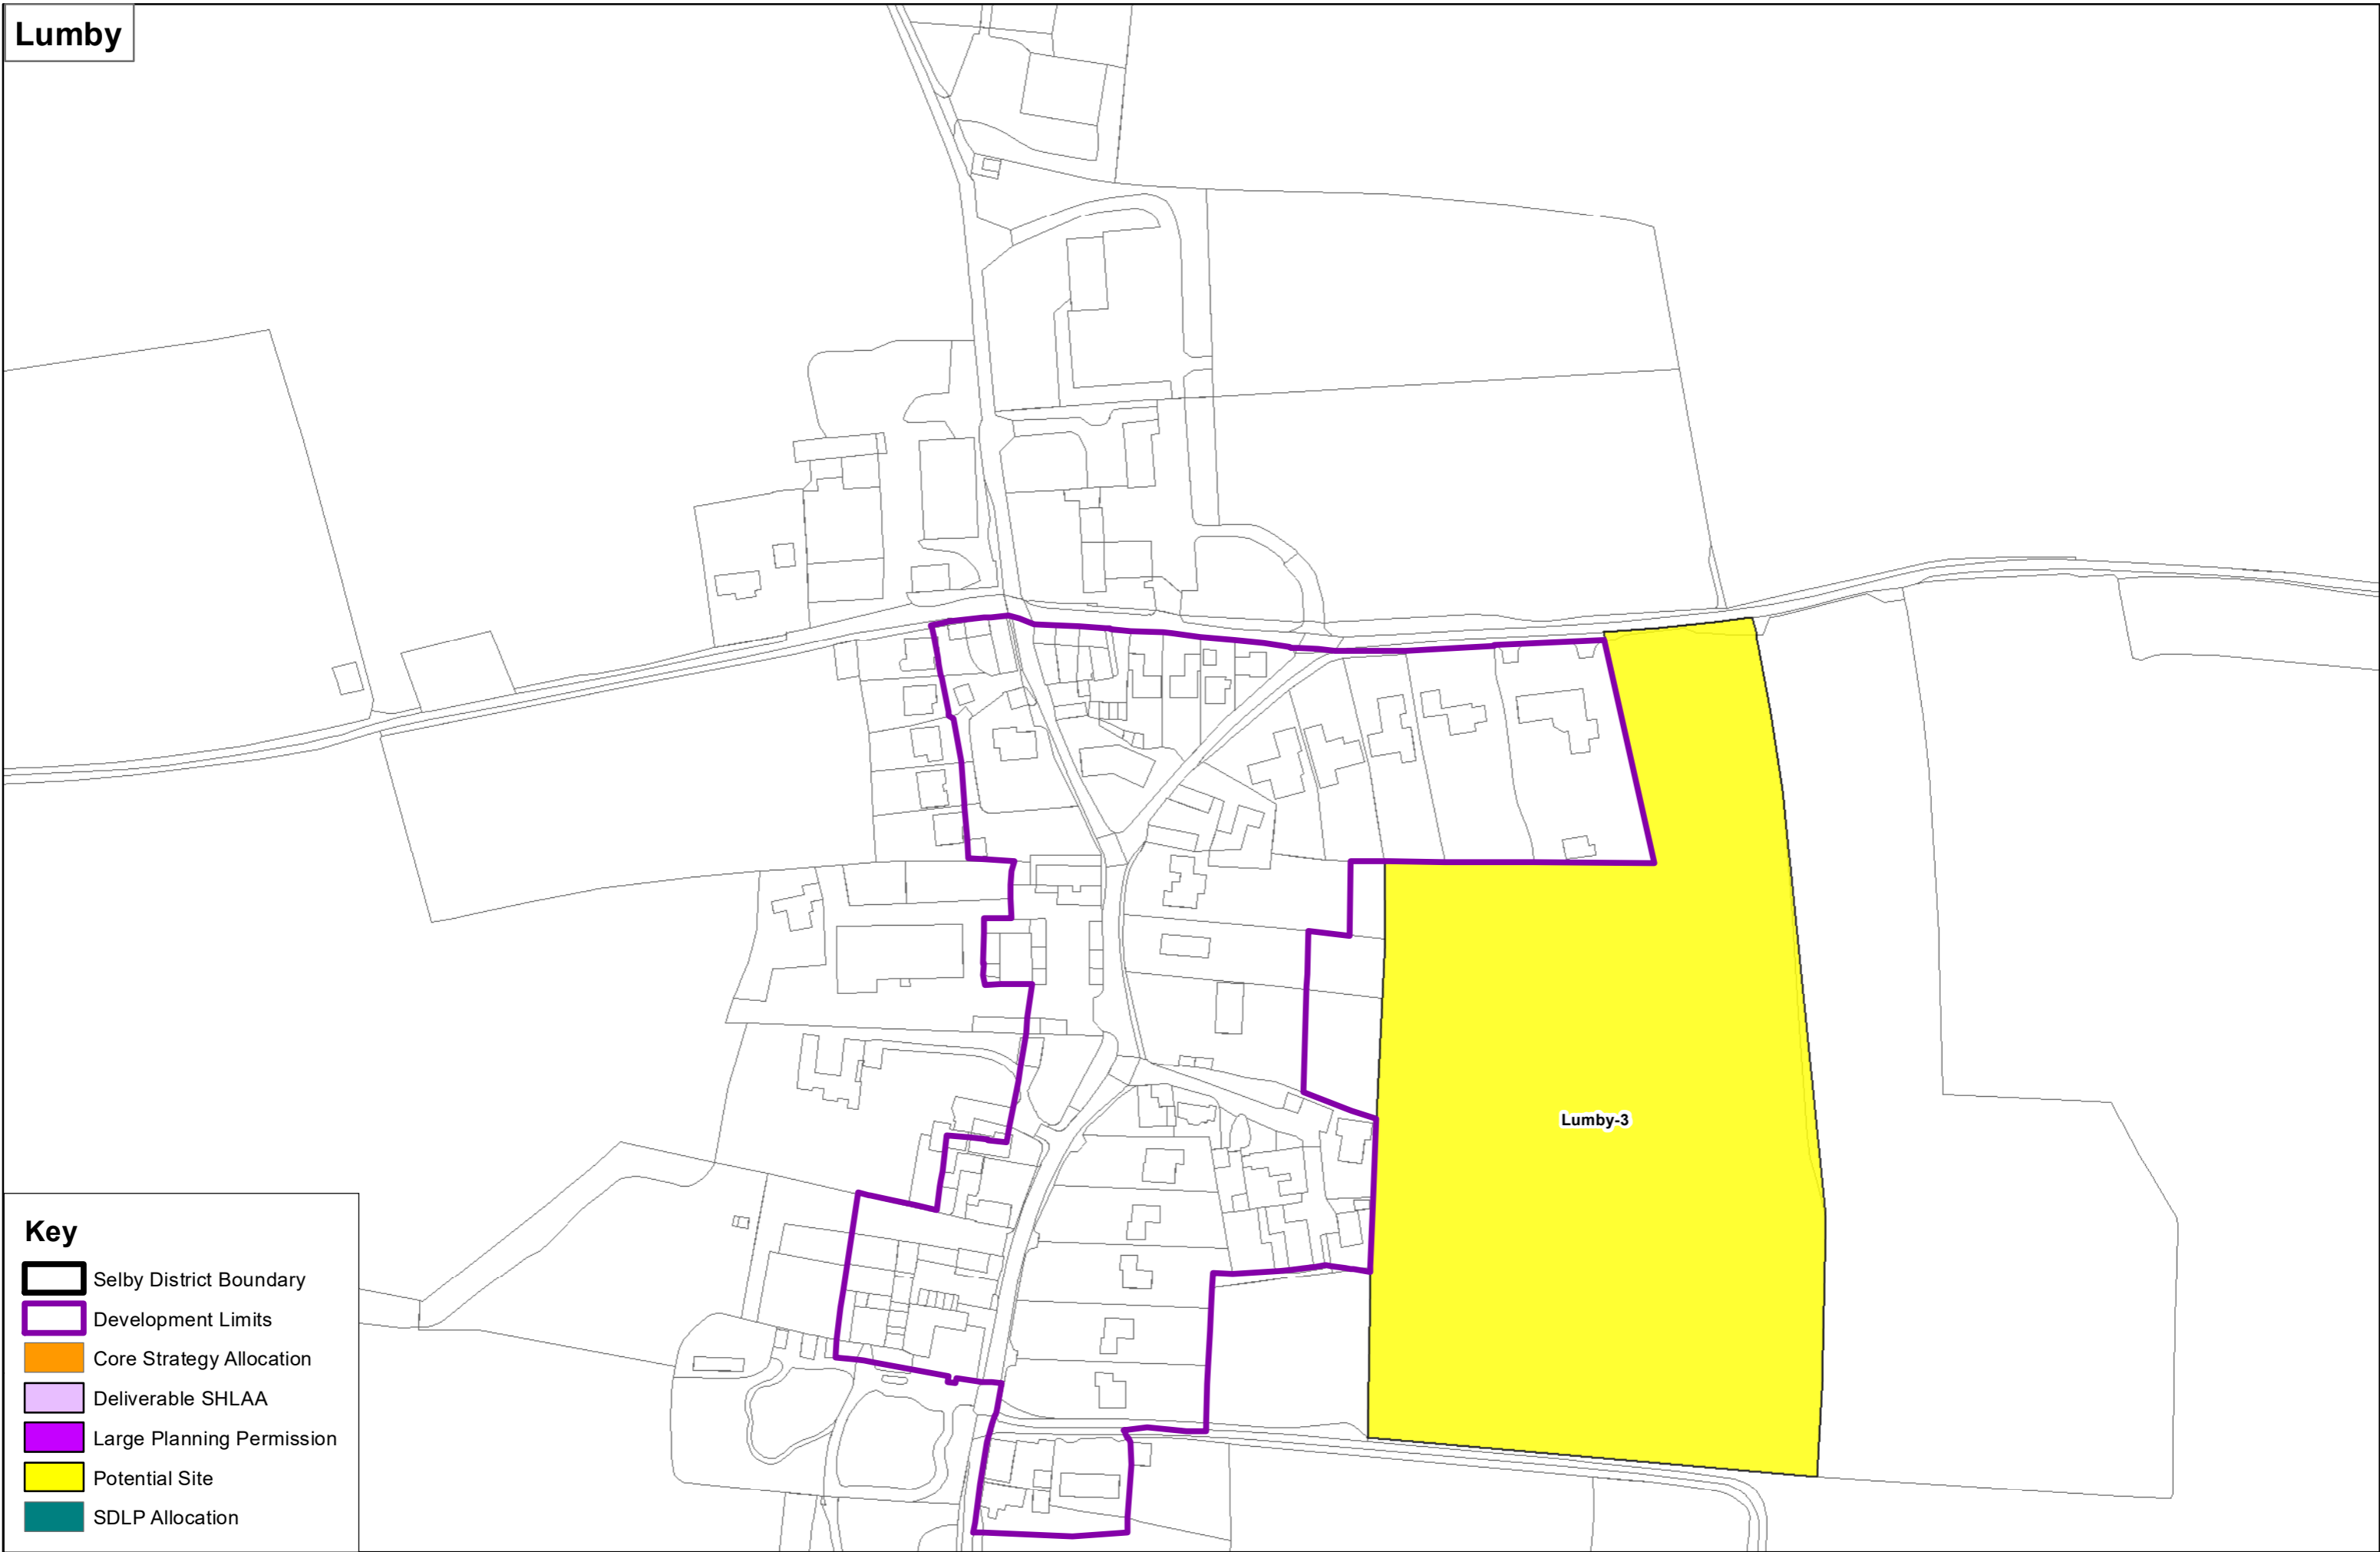

Kellington

Key

- Selby District Boundary
- Development Limits
- Core Strategy Allocation
- Deliverable SHLAA
- Large Planning Permission
- Potential Site
- SDLP Allocation

Kirk Smeaton

Key

- Selby District Boundary
- Development Limits
- Core Strategy Allocation
- Deliverable SHLAA
- Large Planning Permission
- Potential Site
- SDLP Allocation

Little Smeaton

- Key**
- Selby District Boundary
 - Development Limits
 - Core Strategy Allocation
 - Deliverable SHLAA
 - Large Planning Permission
 - Potential Site
 - SDLP Allocation

Key

-  Selby District Boundary
-  Development Limits
-  Core Strategy Allocation
-  Deliverable SHLAA
-  Large Planning Permission
-  Potential Site
-  SDLP Allocation