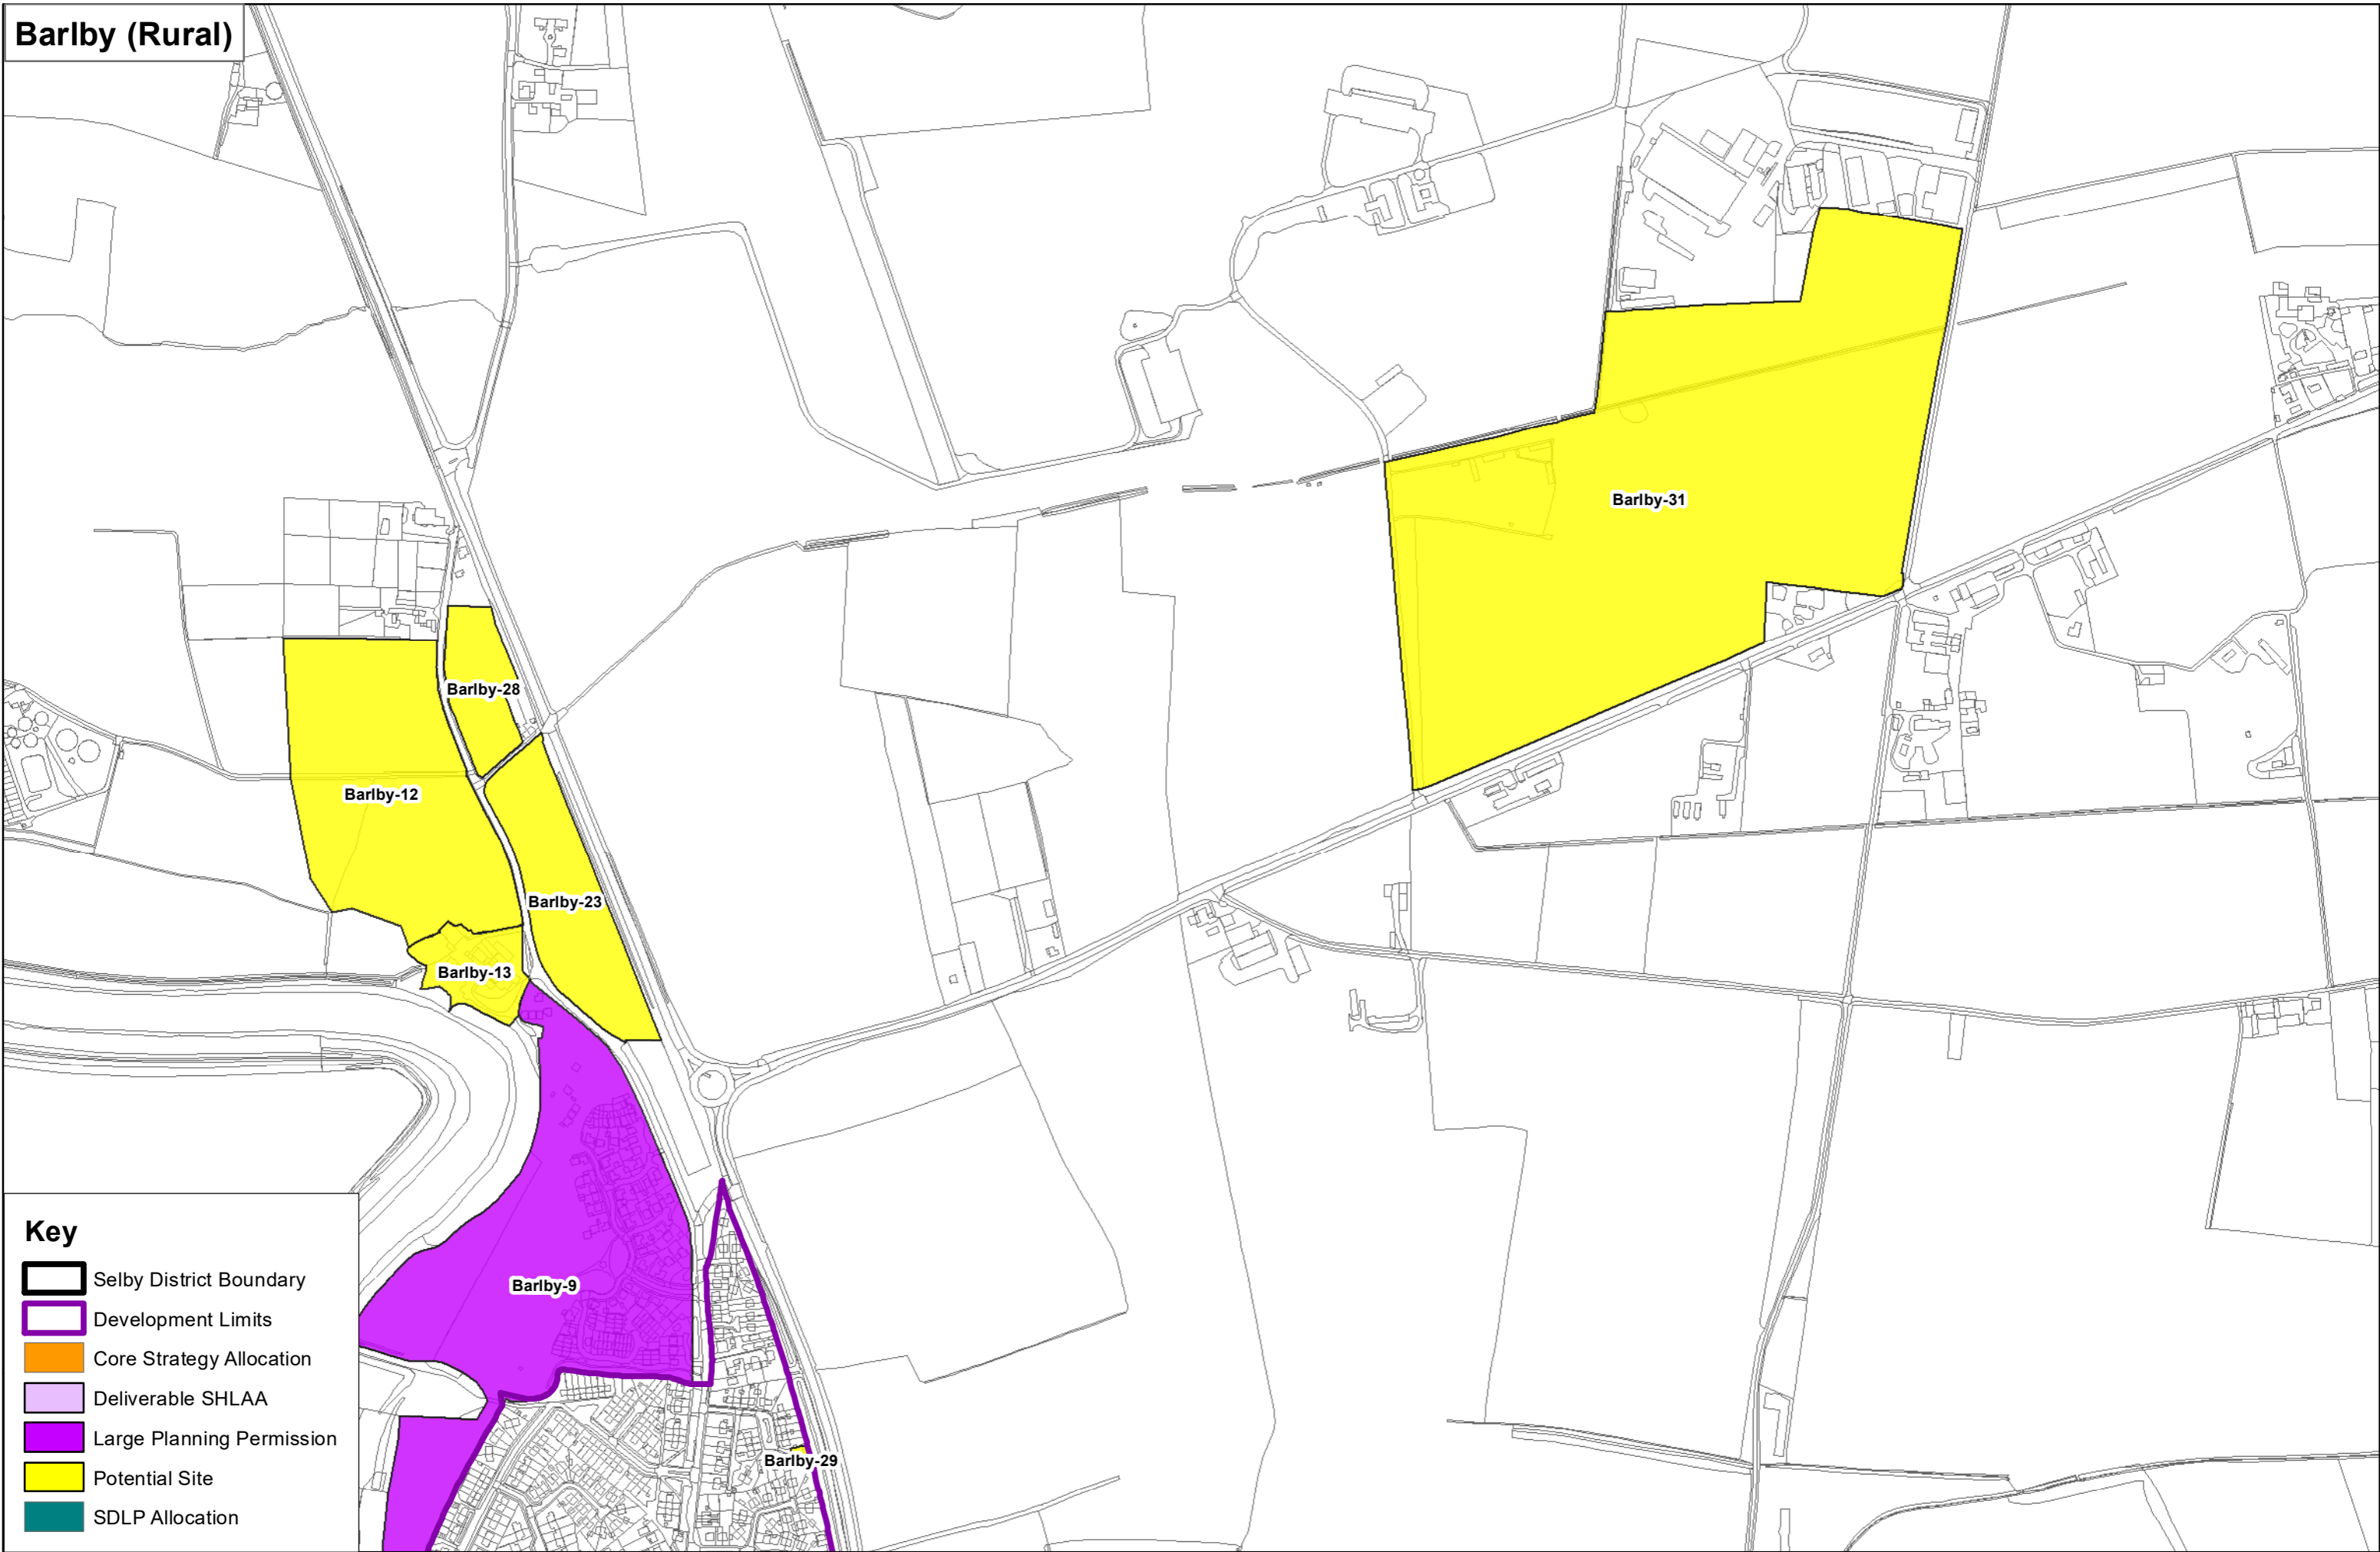

Barlby (Rural)

Key

- Selby District Boundary
- Development Limits
- Core Strategy Allocation
- Deliverable SHLAA
- Large Planning Permission
- Potential Site
- SDLP Allocation