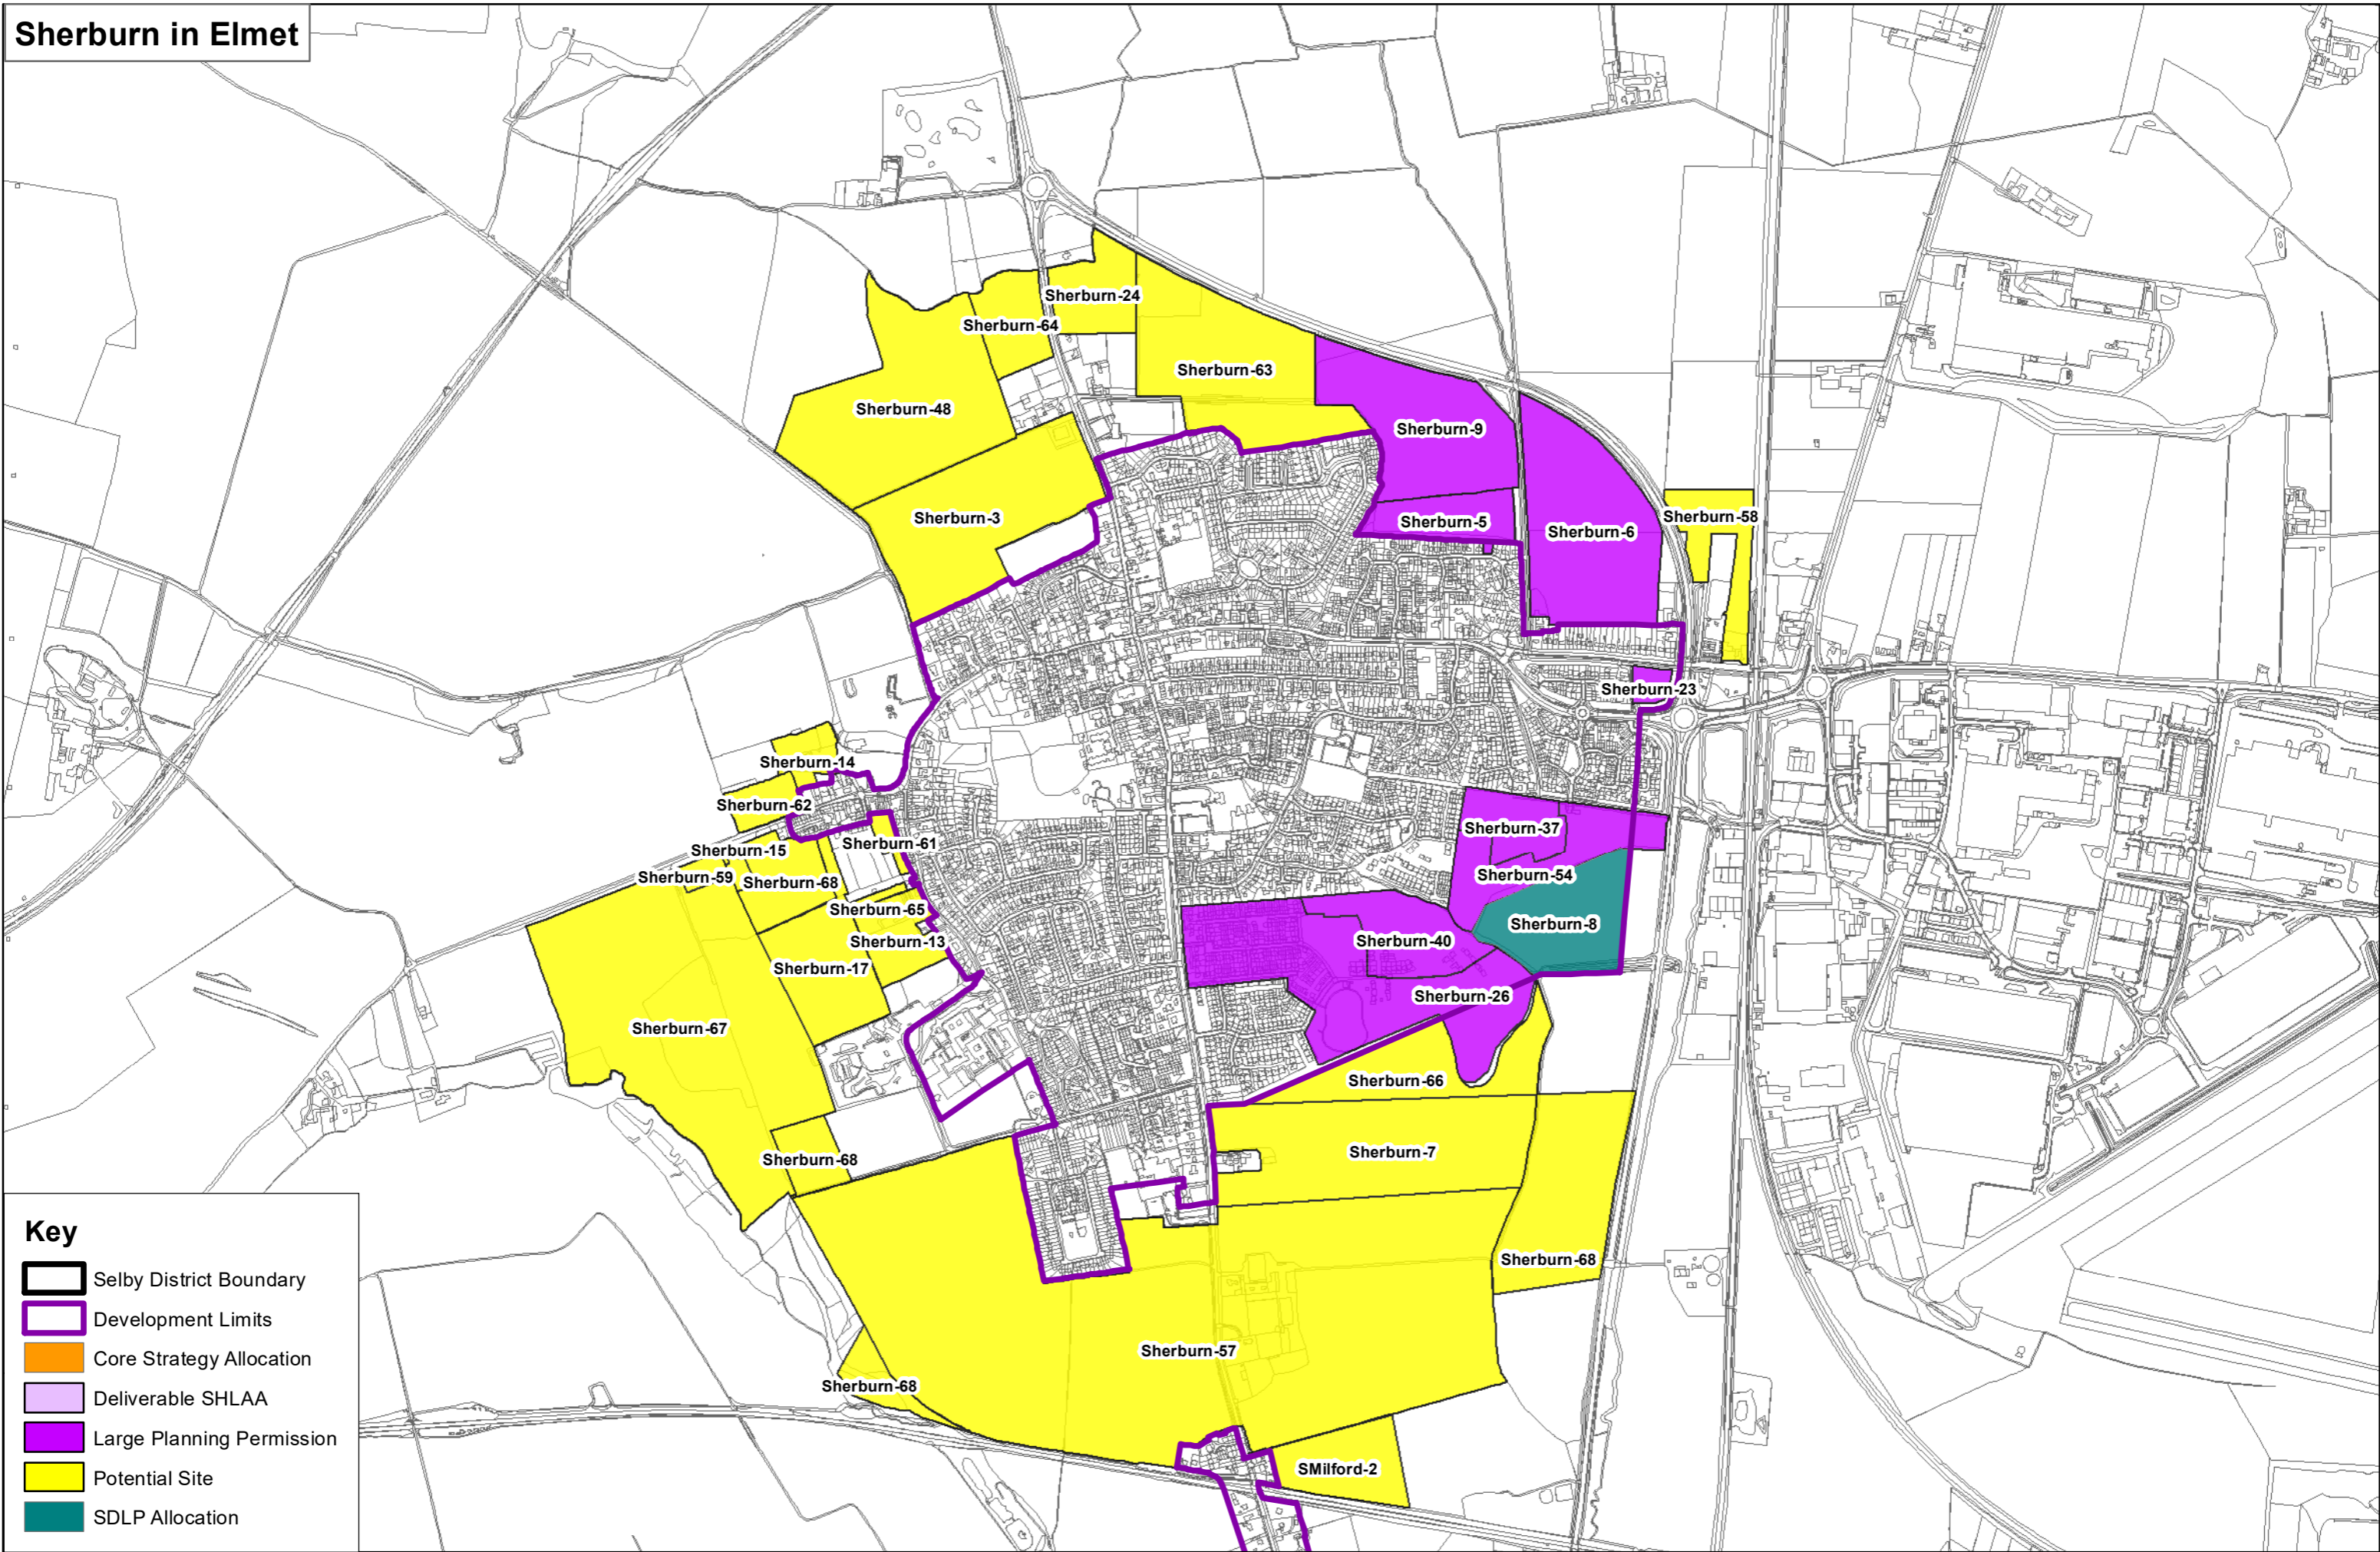

Key

- Selby District Boundary
- Development Limits
- Core Strategy Allocation
- Deliverable SHLAA
- Large Planning Permission
- Potential Site
- SDLP Allocation

Selby Town Centre

Key

- Selby District Boundary
- Development Limits
- Core Strategy Allocation
- Deliverable SHLAA
- Potential Site
- SDLP Allocation

Sherburn in Elmet

Key

- Selby District Boundary
- Development Limits
- Core Strategy Allocation
- Deliverable SHLAA
- Large Planning Permission
- Potential Site
- SDLP Allocation

Key

- Selby District Boundary
- Development Limits
- Core Strategy Allocation
- Deliverable SHLAA
- Large Planning Permission
- Potential Site
- SDLP Allocation