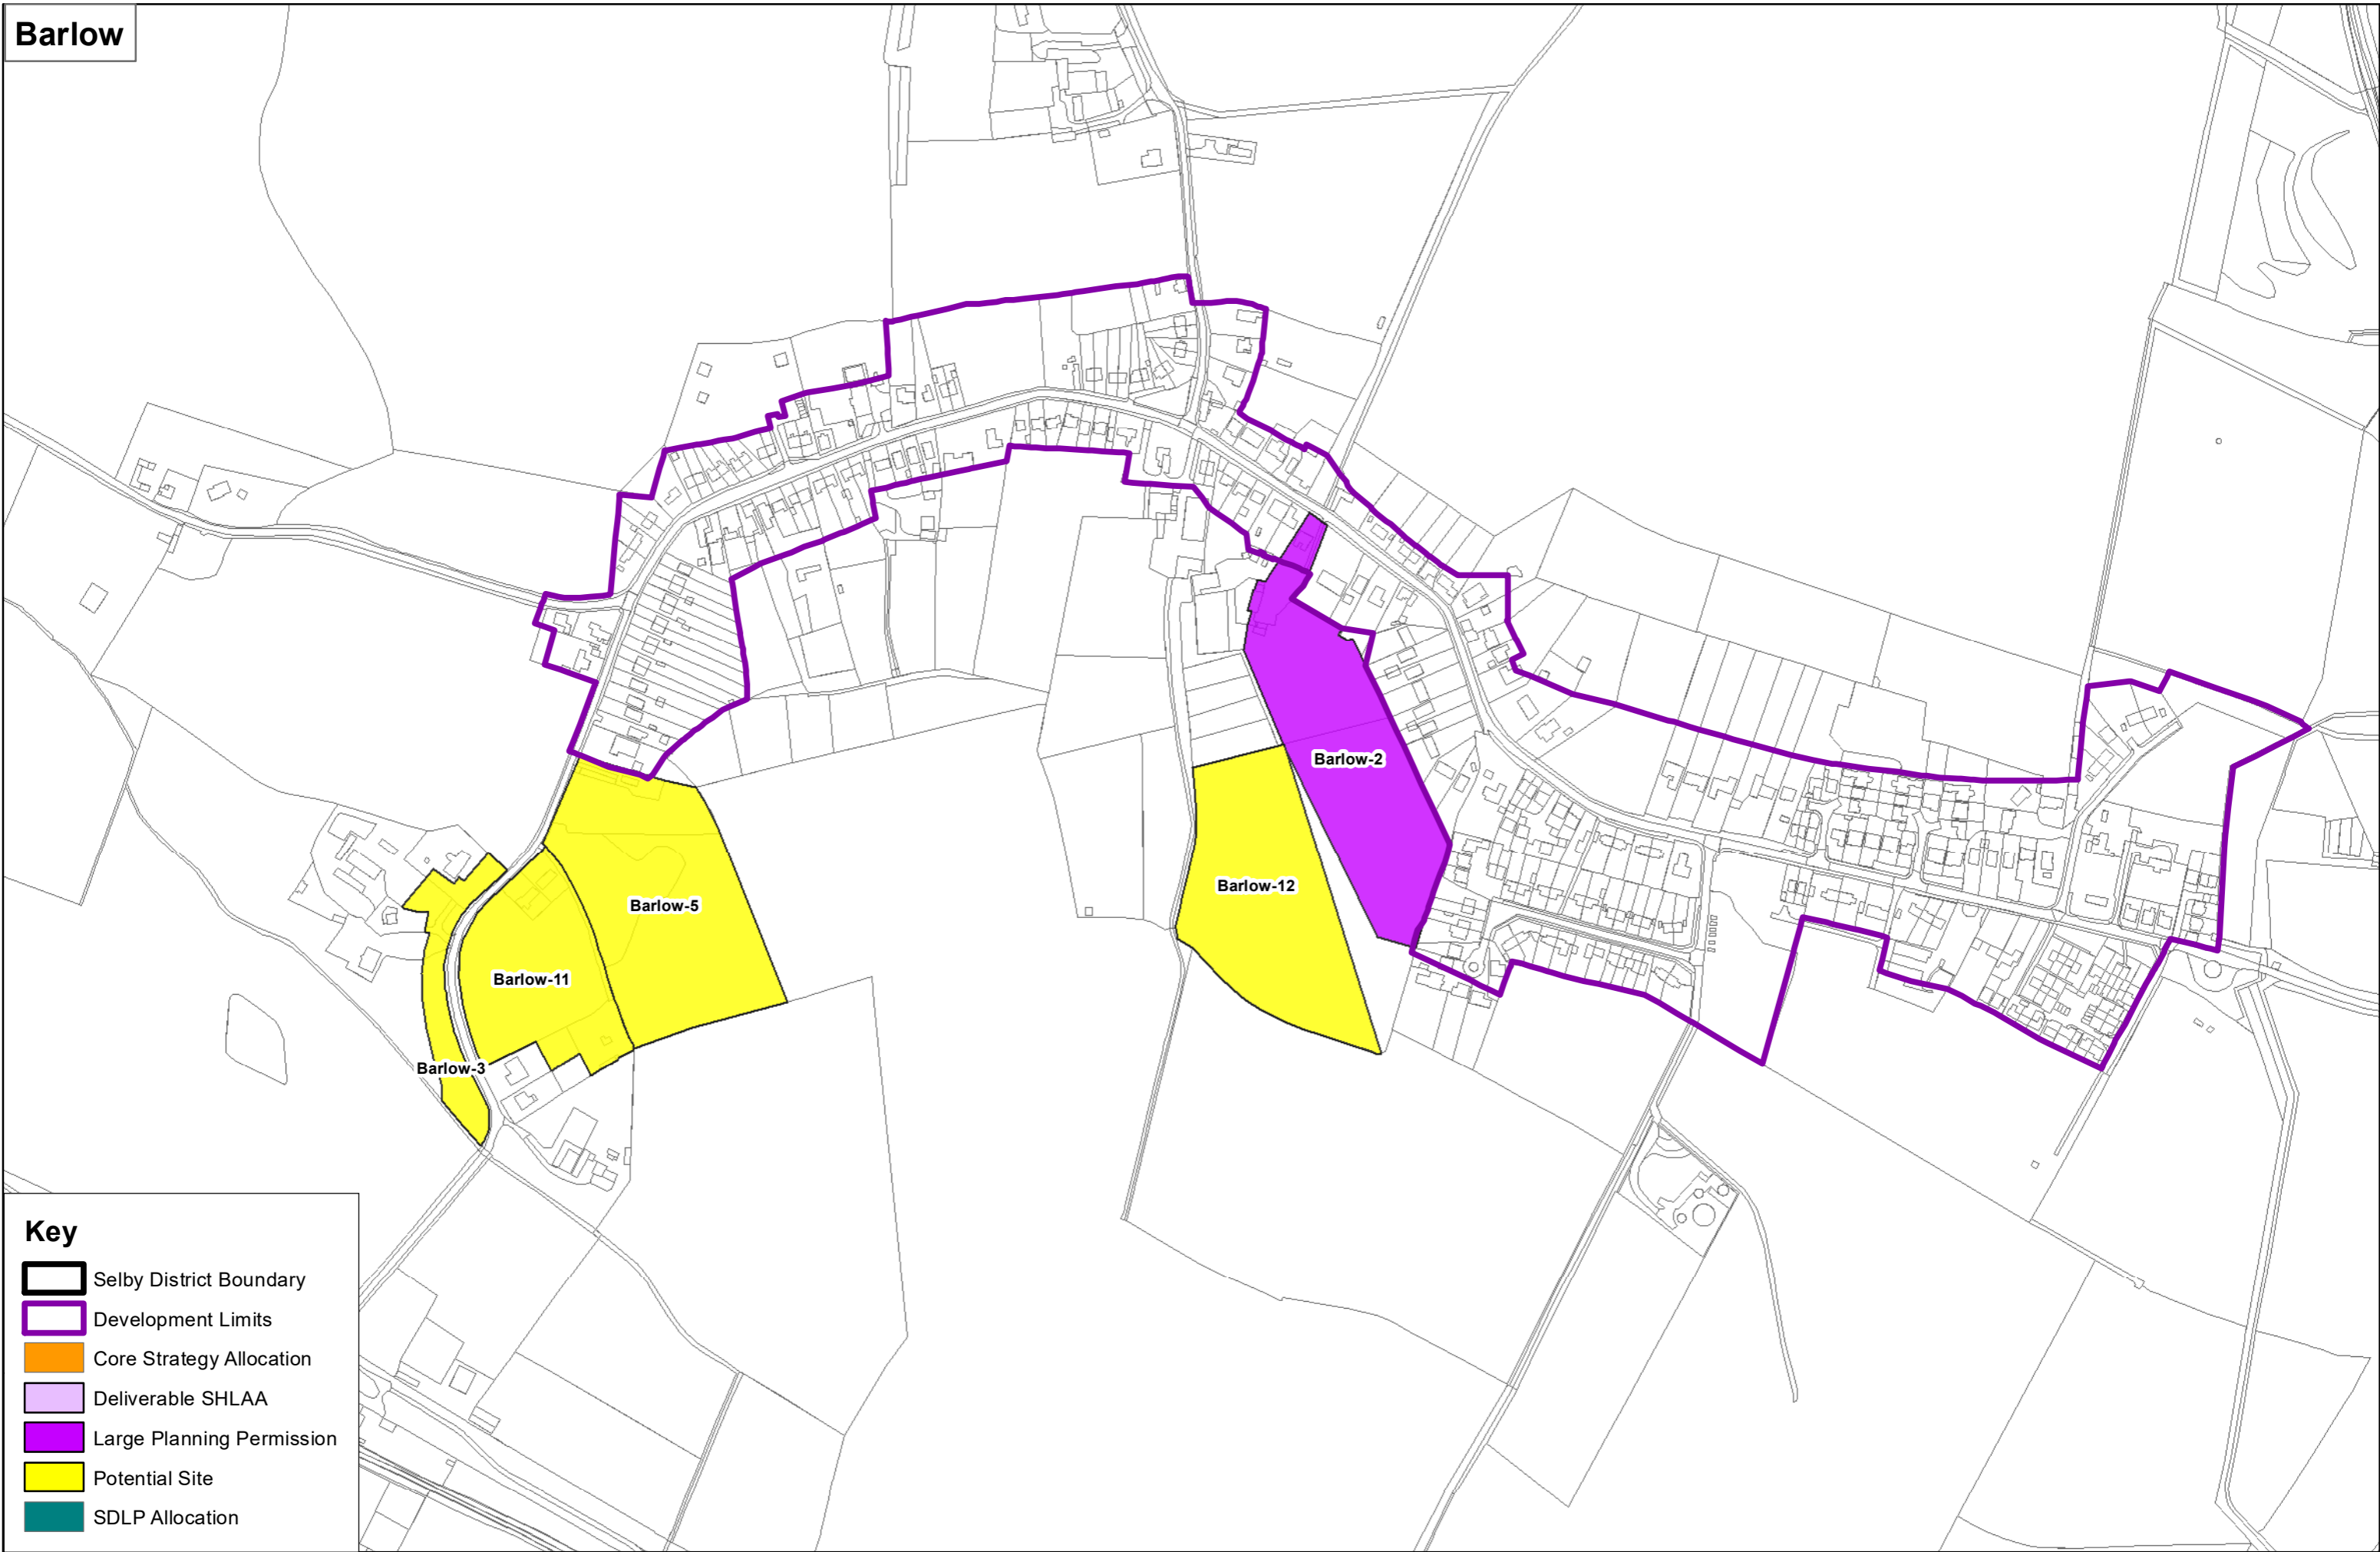

Key

-  Selby District Boundary
-  Development Limits
-  Core Strategy Allocation
-  Deliverable SHLAA
-  Large Planning Permission
-  Potential Site
-  SDLP Allocation

Key

- Selby District Boundary
- Development Limits
- Core Strategy Allocation
- Deliverable SHLAA
- Large Planning Permission
- Potential Site
- SDLP Allocation

Barlby (Rural)

Key

- Selby District Boundary
- Development Limits
- Core Strategy Allocation
- Deliverable SHLAA
- Large Planning Permission
- Potential Site
- SDLP Allocation

Barlow

Key

- Selby District Boundary
- Development Limits
- Core Strategy Allocation
- Deliverable SHLAA
- Large Planning Permission
- Potential Site
- SDLP Allocation

Key

- Selby District Boundary
- Development Limits
- Core Strategy Allocation
- Deliverable SHLAA
- Large Planning Permission
- Potential Site
- SDLP Allocation

Biggin

Key

-  Selby District Boundary
-  Development Limits
-  Core Strategy Allocation
-  Deliverable SHLAA
-  Large Planning Permission
-  Potential Site
-  SDLP Allocation