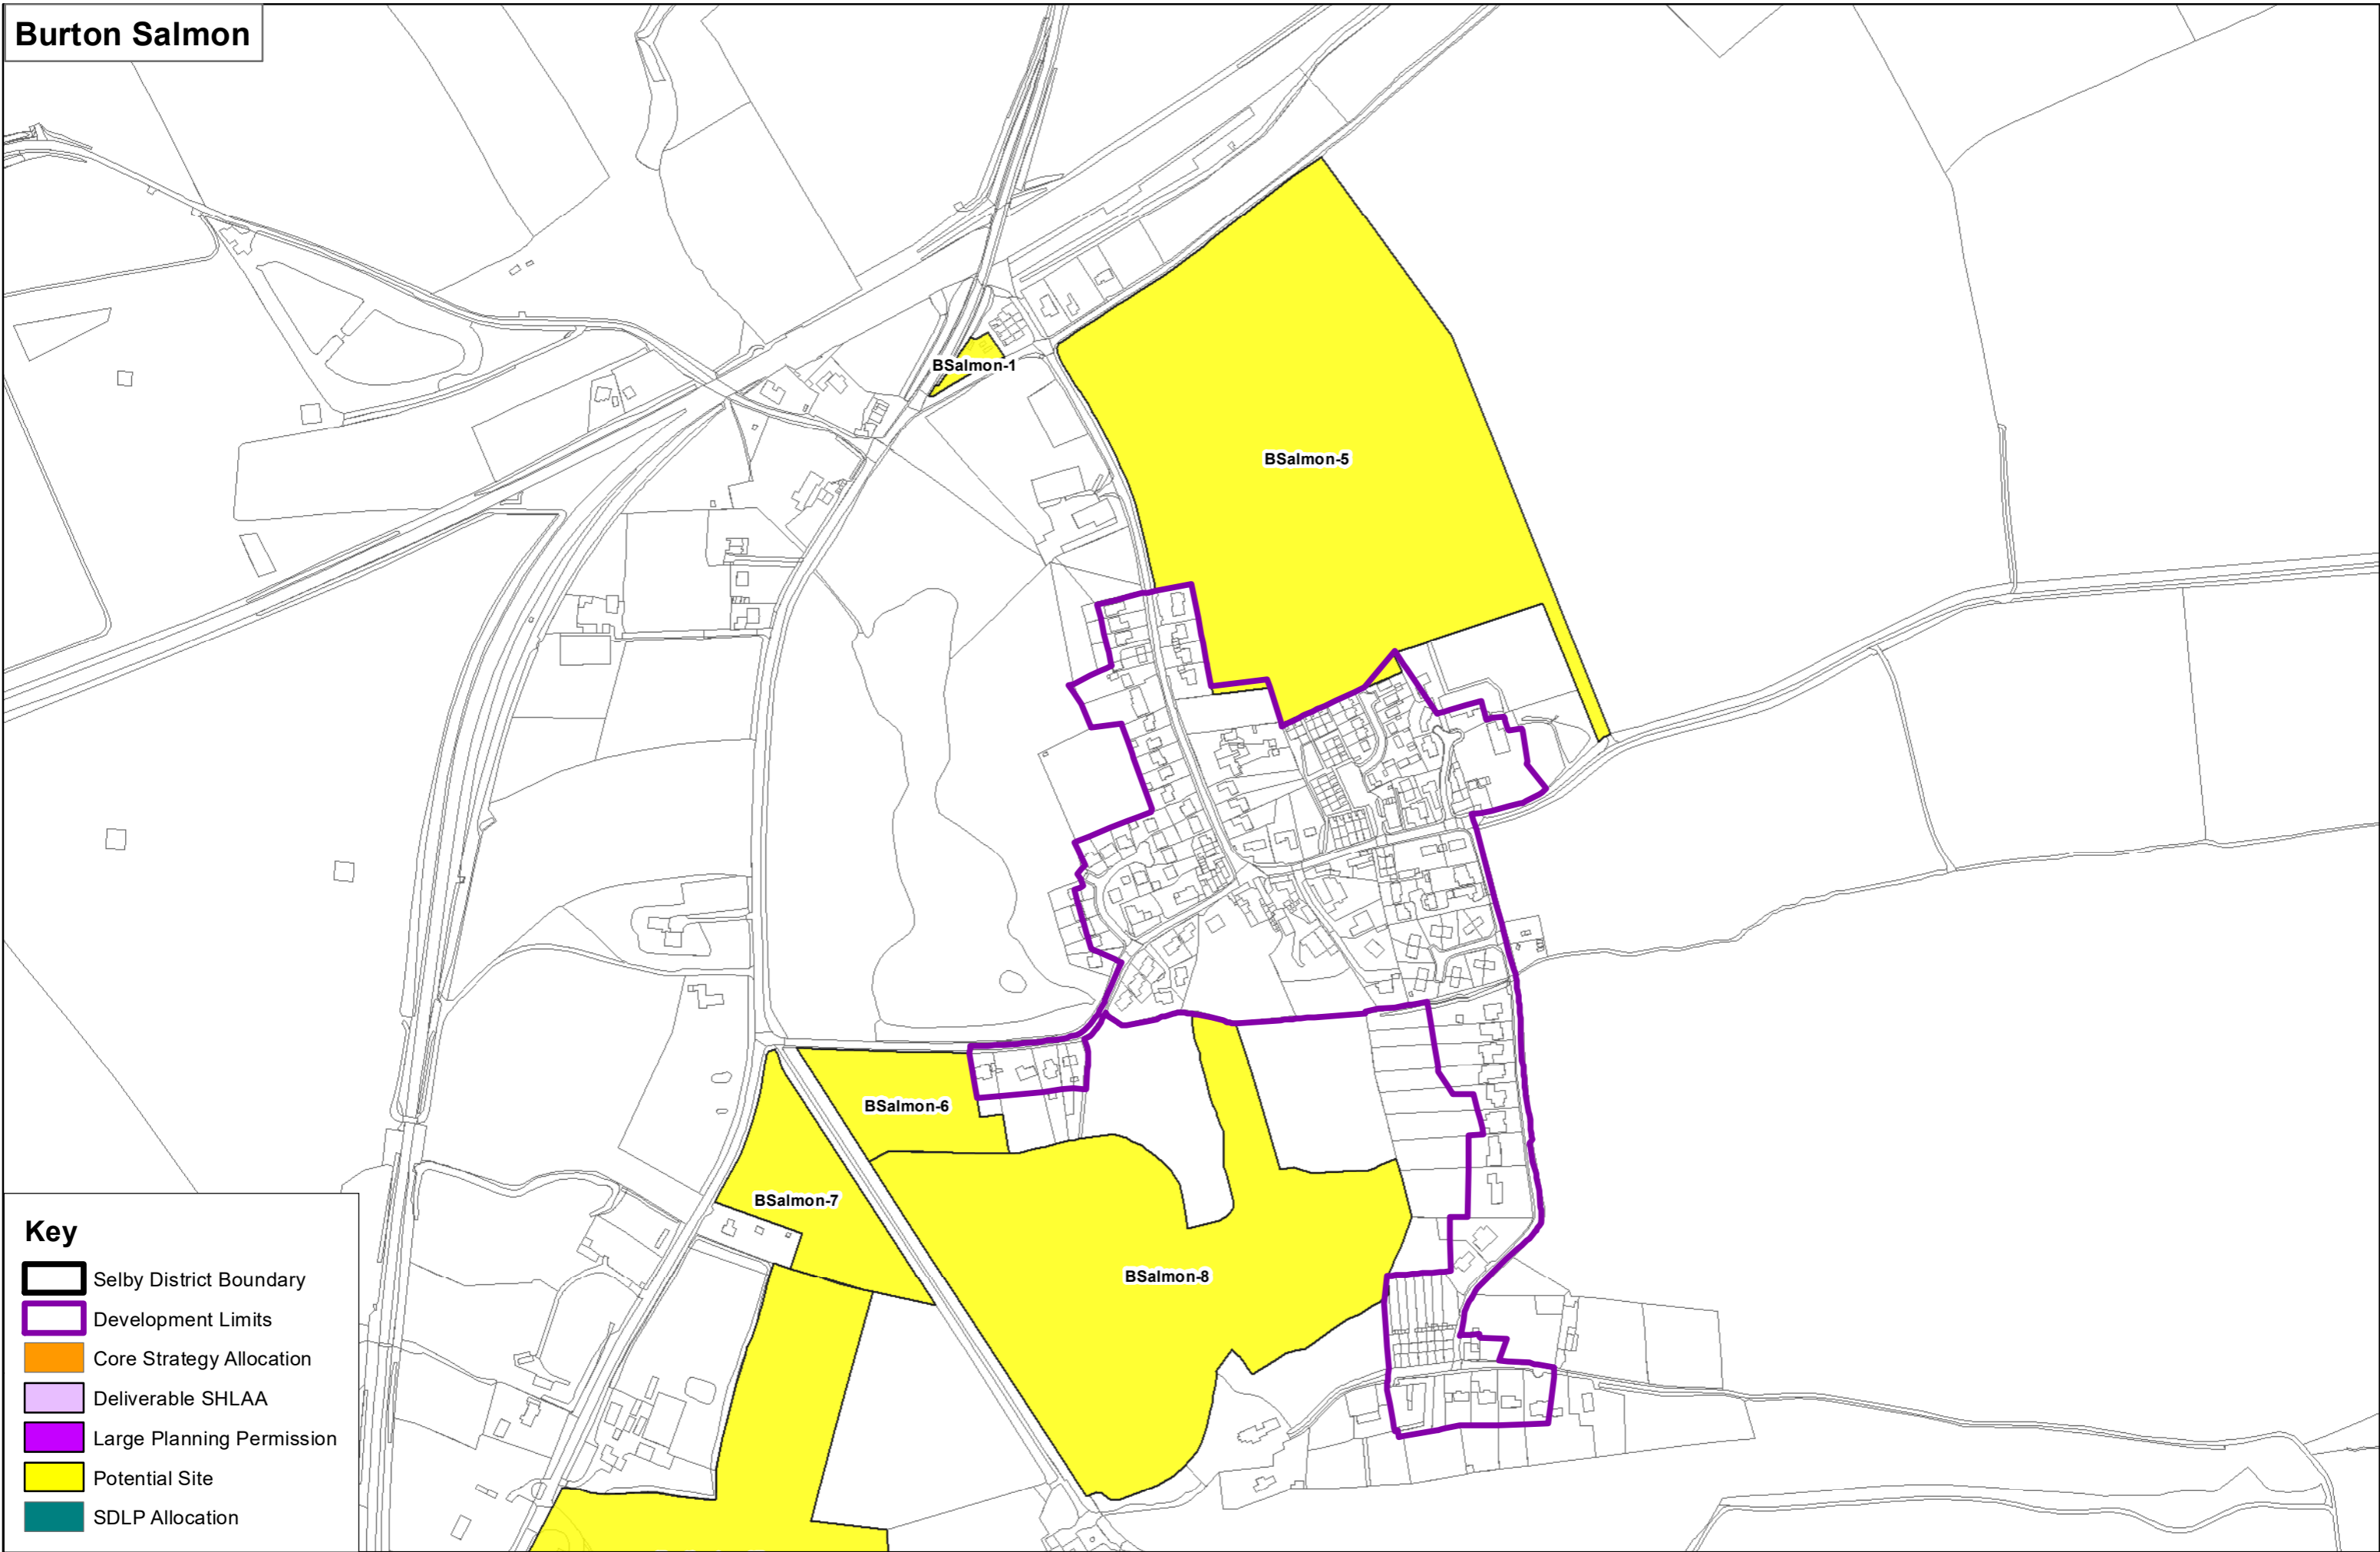

Key

- Selby District Boundary
- Development Limits
- Core Strategy Allocation
- Deliverable SHLAA
- Large Planning Permission
- Potential Site
- SDLP Allocation

Biggin

Key

-  Selby District Boundary
-  Development Limits
-  Core Strategy Allocation
-  Deliverable SHLAA
-  Large Planning Permission
-  Potential Site
-  SDLP Allocation

Key

- Selby District Boundary
- Development Limits
- Core Strategy Allocation
- Deliverable SHLAA
- Large Planning Permission
- Potential Site
- SDLP Allocation

Key

- Selby District Boundary
- Development Limits
- Core Strategy Allocation
- Deliverable SHLAA
- Large Planning Permission
- Potential Site
- SDLP Allocation

Bolton Percy

Key

- Selby District Boundary
- Development Limits
- Core Strategy Allocation
- Deliverable SHLAA
- Large Planning Permission
- Potential Site
- SDLP Allocation

Brotherton

Key

- Selby District Boundary
- Development Limits
- Core Strategy Allocation
- Deliverable SHLAA
- Large Planning Permission
- Potential Site
- SDLP Allocation

Key

- Selby District Boundary
- Development Limits
- Core Strategy Allocation
- Deliverable SHLAA
- Large Planning Permission
- Potential Site
- SDLP Allocation

Burton Salmon

- Key**
- Selby District Boundary
 - Development Limits
 - Core Strategy Allocation
 - Deliverable SHLAA
 - Large Planning Permission
 - Potential Site
 - SDLP Allocation