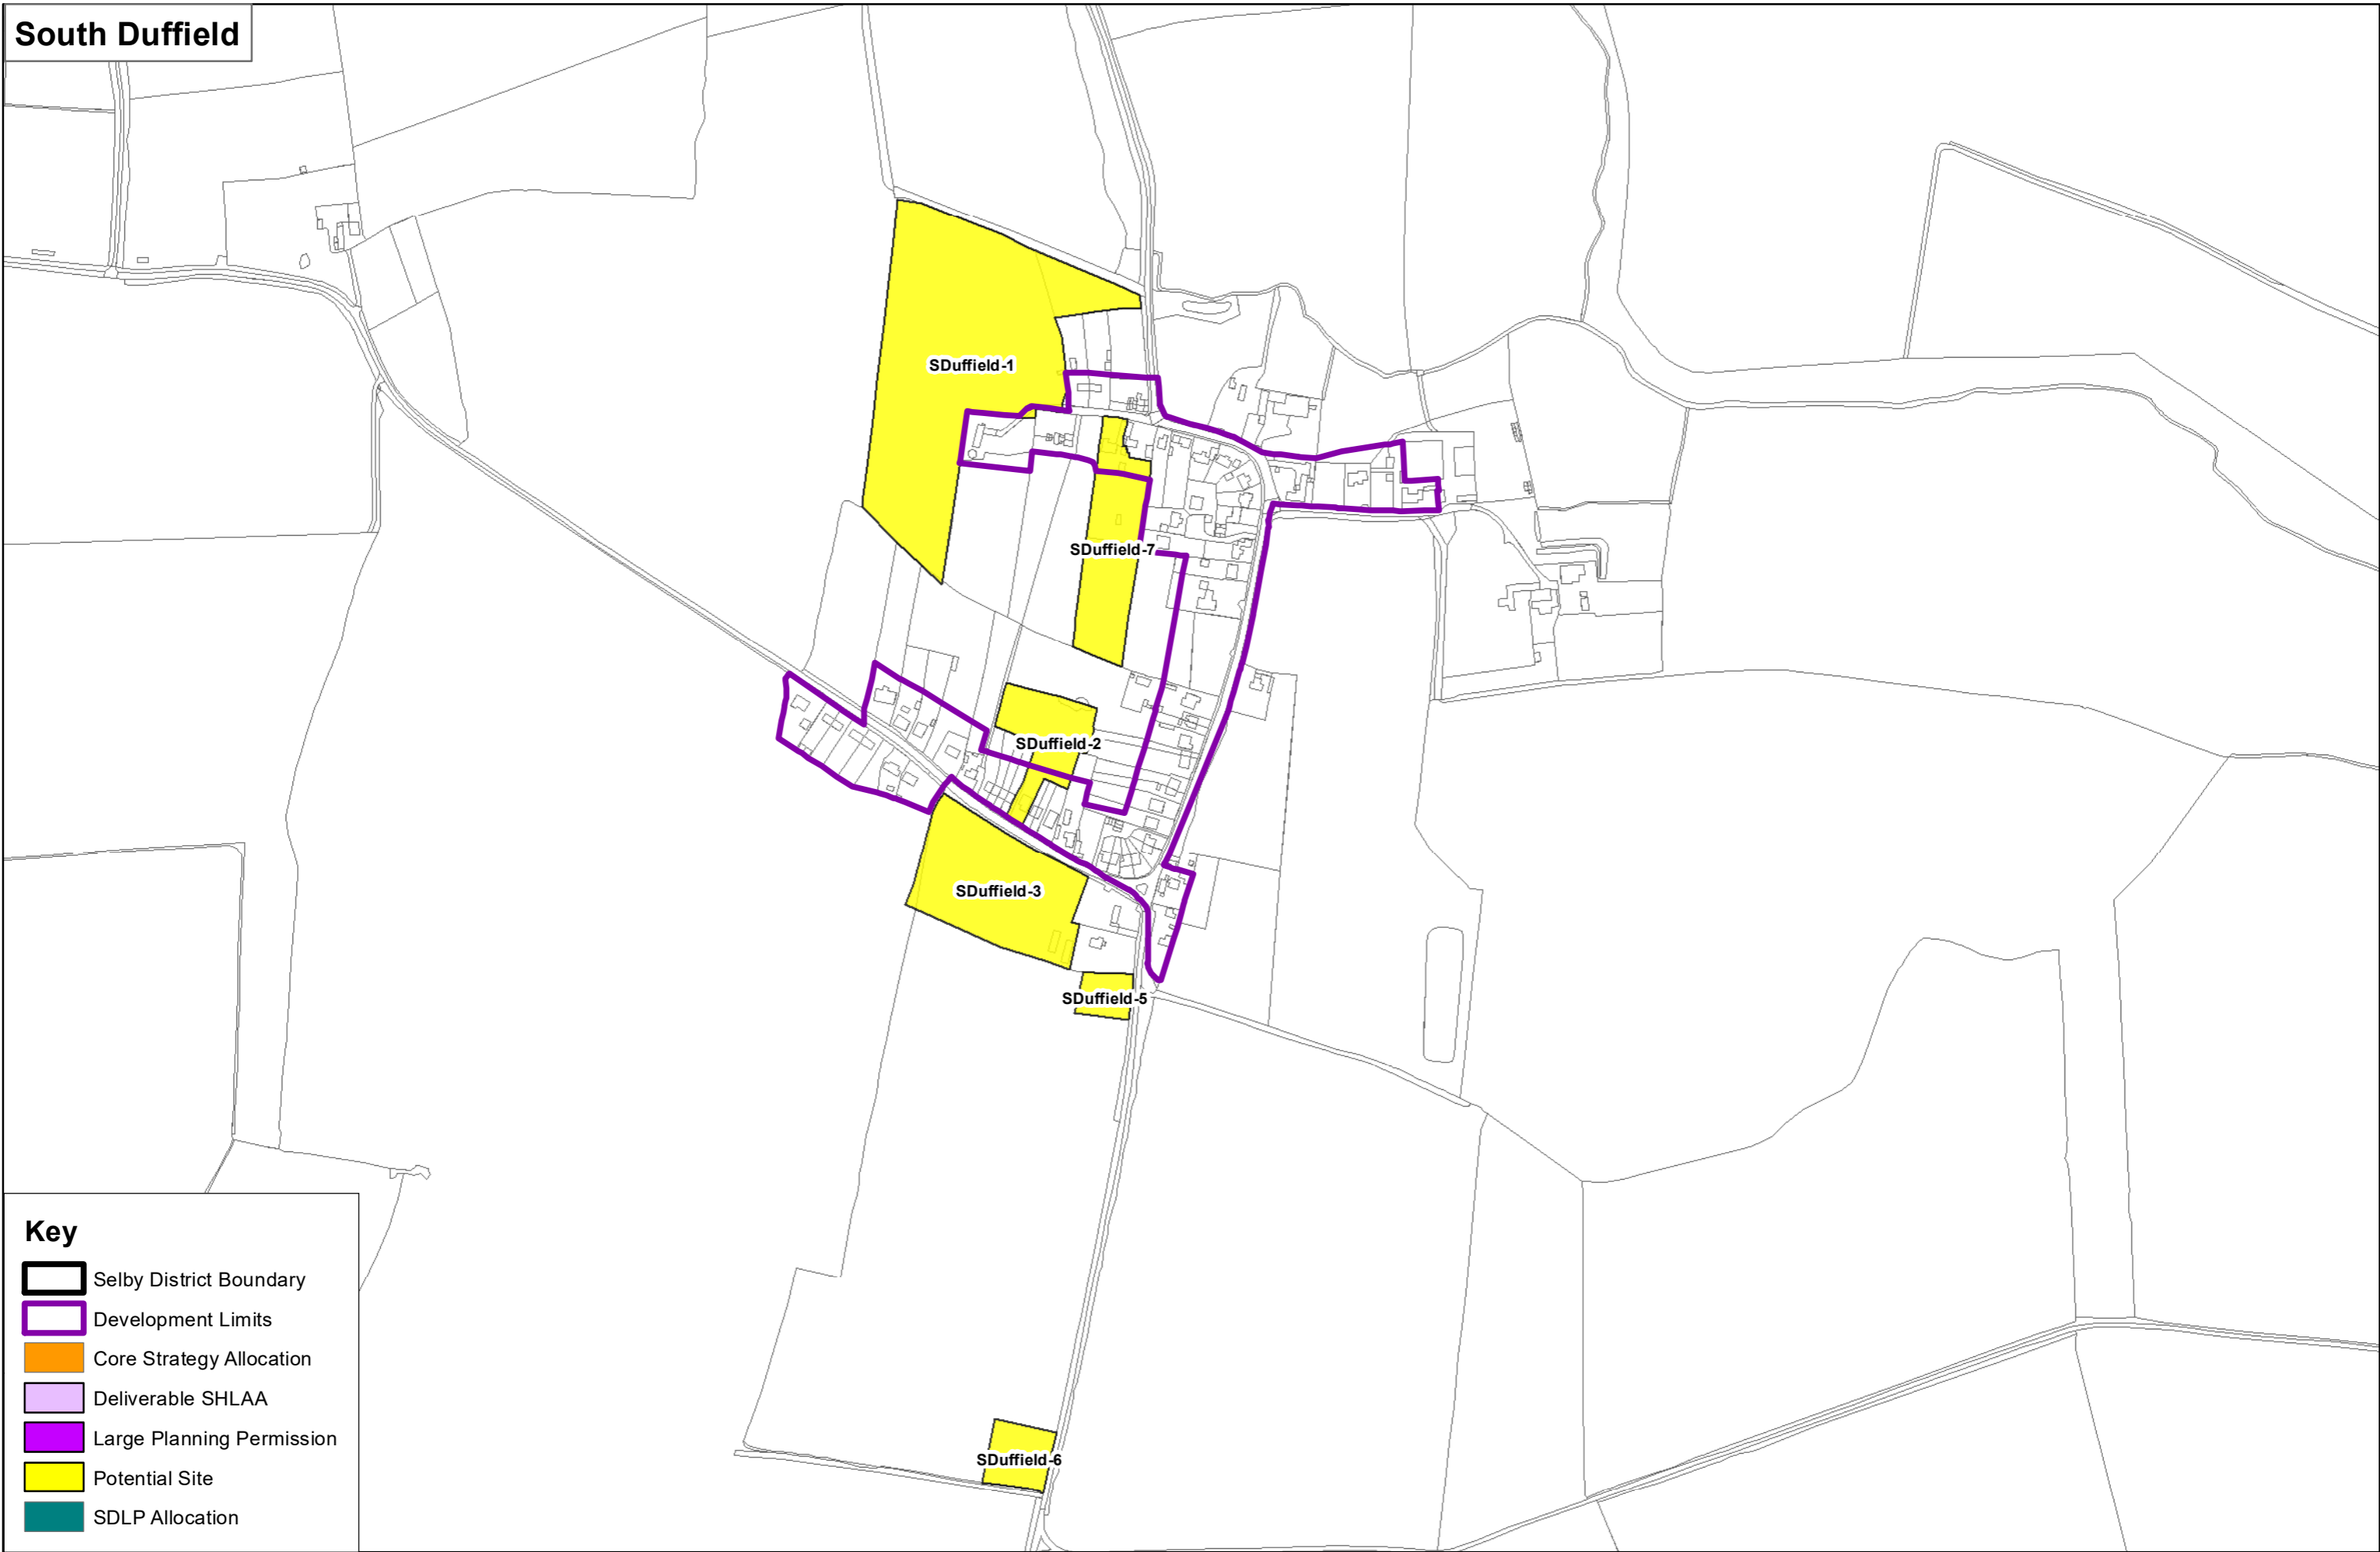

South Duffield

Key

- Selby District Boundary
- Development Limits
- Core Strategy Allocation
- Deliverable SHLAA
- Large Planning Permission
- Potential Site
- SDLP Allocation