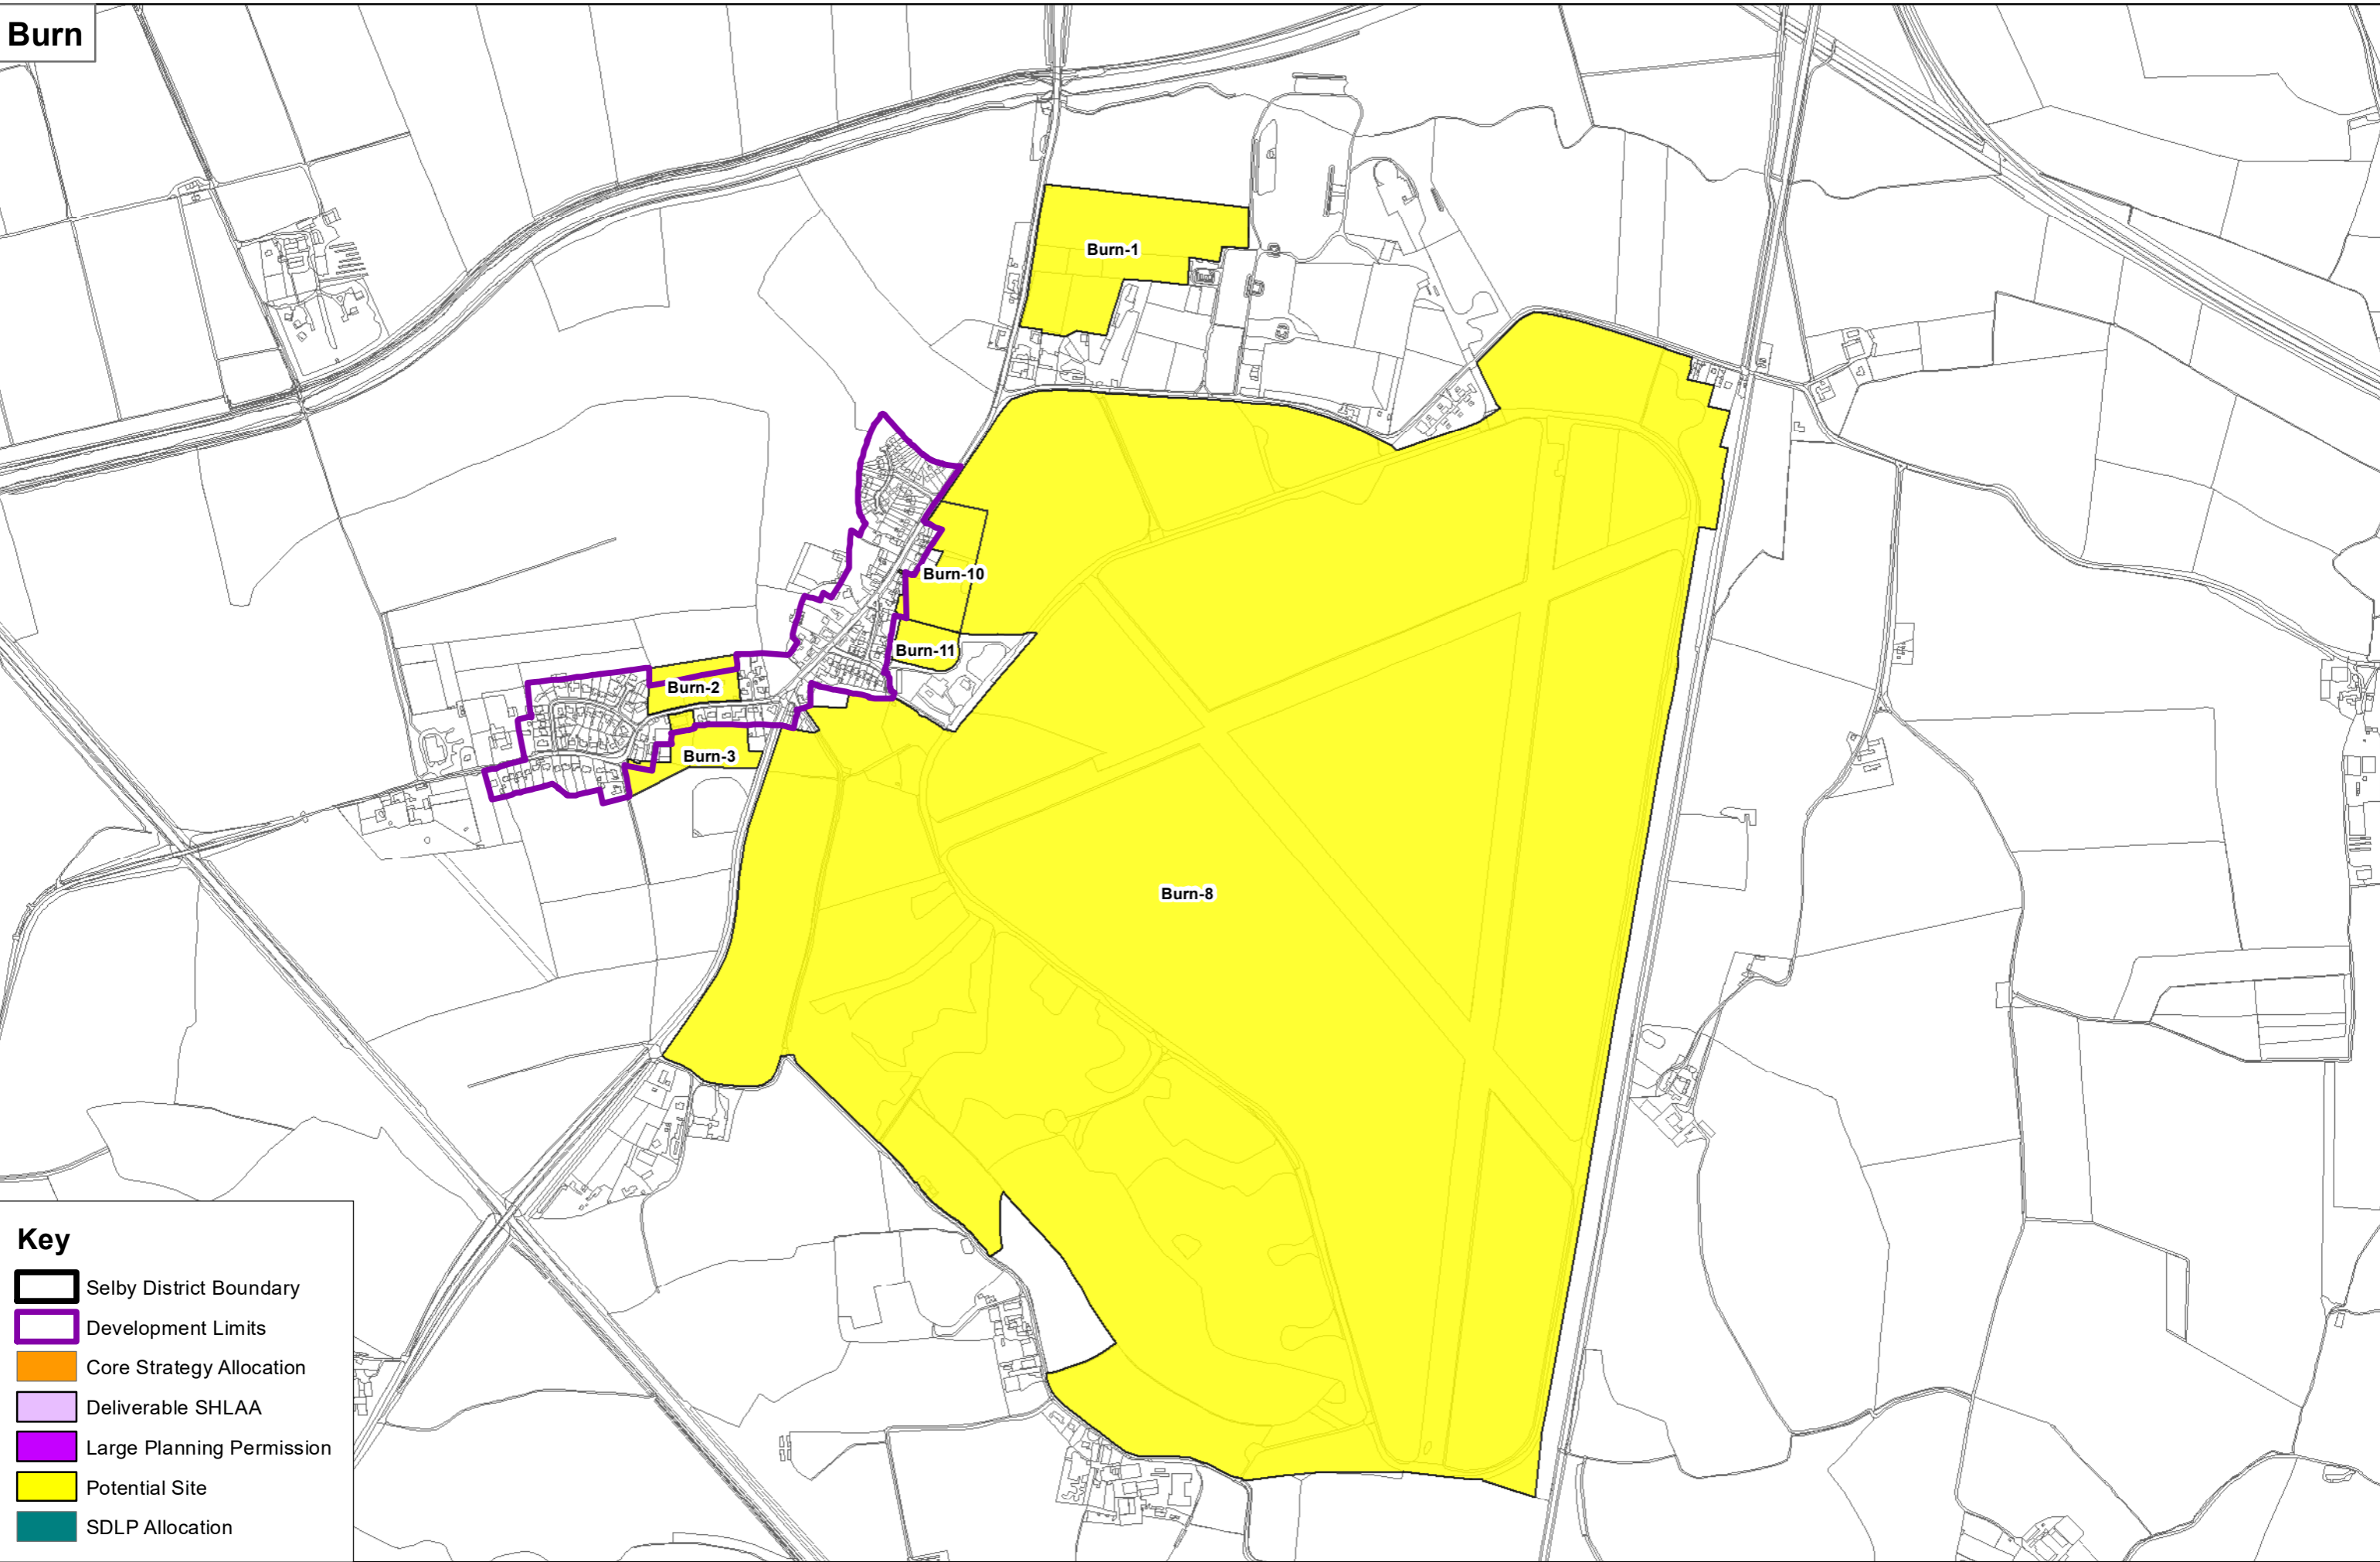

Key

- Selby District Boundary
- Development Limits
- Core Strategy Allocation
- Deliverable SHLAA
- Large Planning Permission
- Potential Site
- SDLP Allocation

Biggin

Key

-  Selby District Boundary
-  Development Limits
-  Core Strategy Allocation
-  Deliverable SHLAA
-  Large Planning Permission
-  Potential Site
-  SDLP Allocation

Key

- Selby District Boundary
- Development Limits
- Core Strategy Allocation
- Deliverable SHLAA
- Large Planning Permission
- Potential Site
- SDLP Allocation

Key

- Selby District Boundary
- Development Limits
- Core Strategy Allocation
- Deliverable SHLAA
- Large Planning Permission
- Potential Site
- SDLP Allocation

Bolton Percy

Key

- Selby District Boundary
- Development Limits
- Core Strategy Allocation
- Deliverable SHLAA
- Large Planning Permission
- Potential Site
- SDLP Allocation

Brotherton

Key

- Selby District Boundary
- Development Limits
- Core Strategy Allocation
- Deliverable SHLAA
- Large Planning Permission
- Potential Site
- SDLP Allocation

Key

- Selby District Boundary
- Development Limits
- Core Strategy Allocation
- Deliverable SHLAA
- Large Planning Permission
- Potential Site
- SDLP Allocation

Burton Salmon

- Key**
- Selby District Boundary
 - Development Limits
 - Core Strategy Allocation
 - Deliverable SHLAA
 - Large Planning Permission
 - Potential Site
 - SDLP Allocation