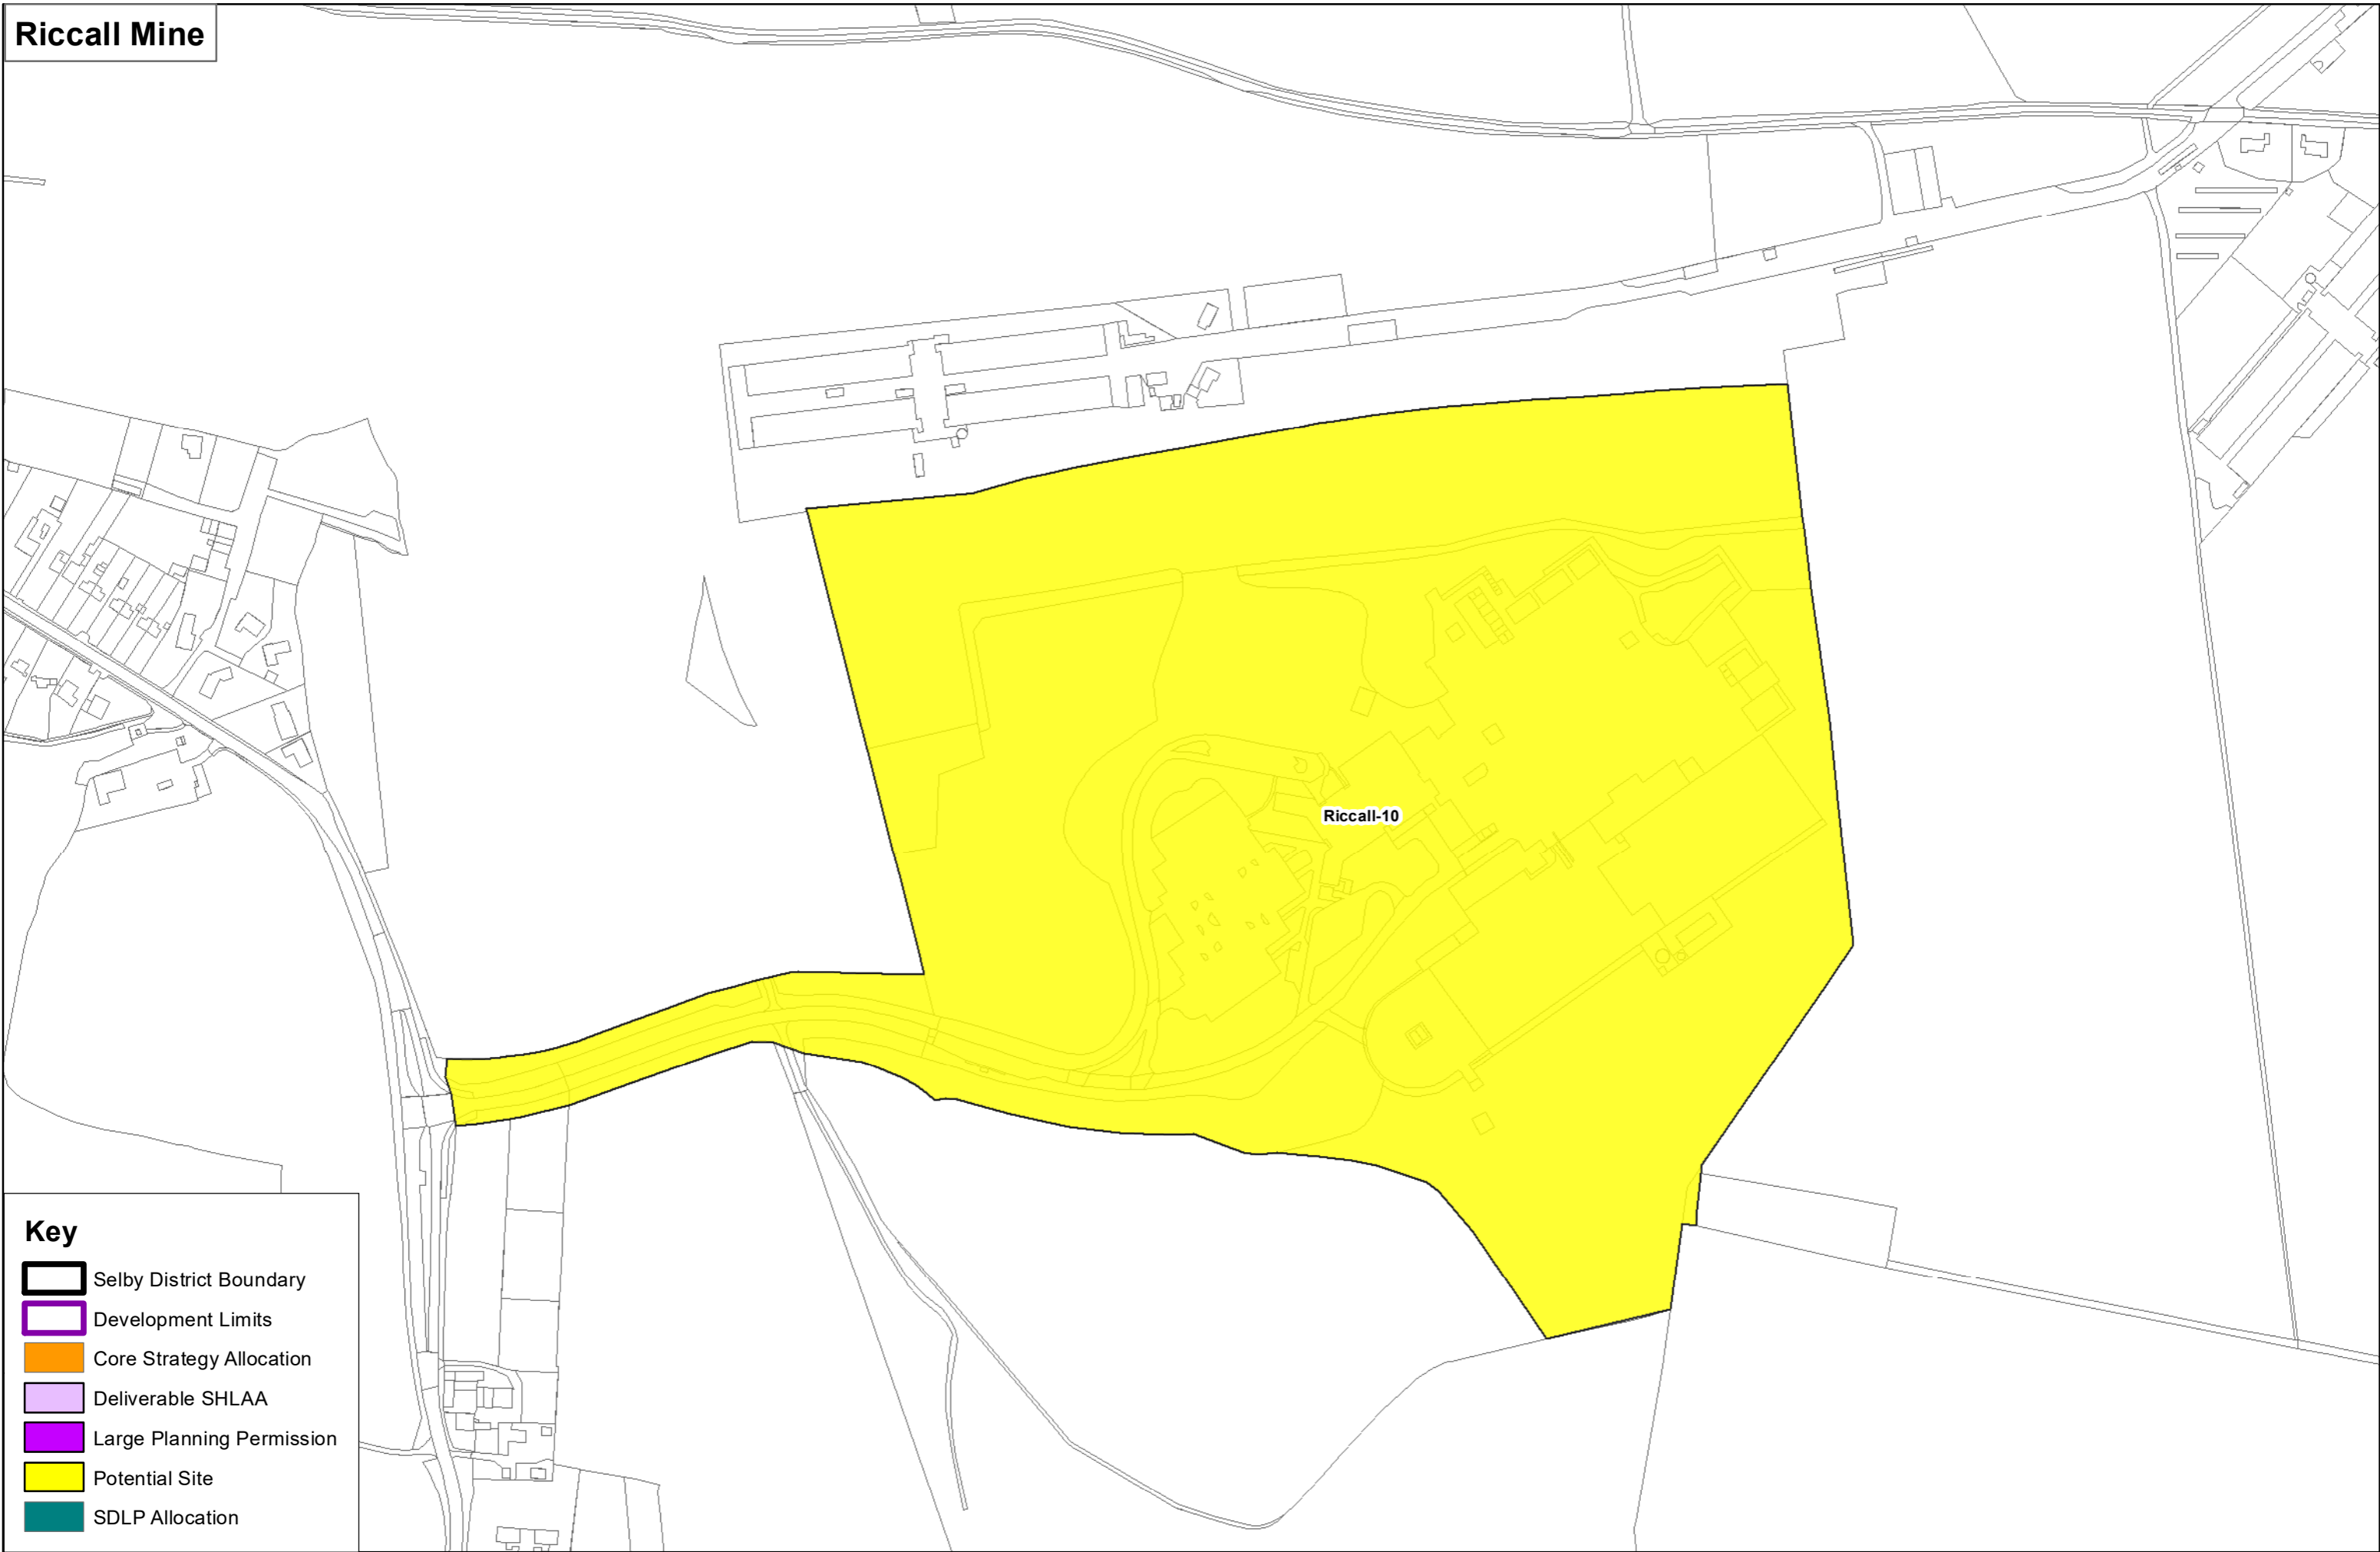

Riccall Mine

Key

- Selby District Boundary
- Development Limits
- Core Strategy Allocation
- Deliverable SHLAA
- Large Planning Permission
- Potential Site
- SDLP Allocation