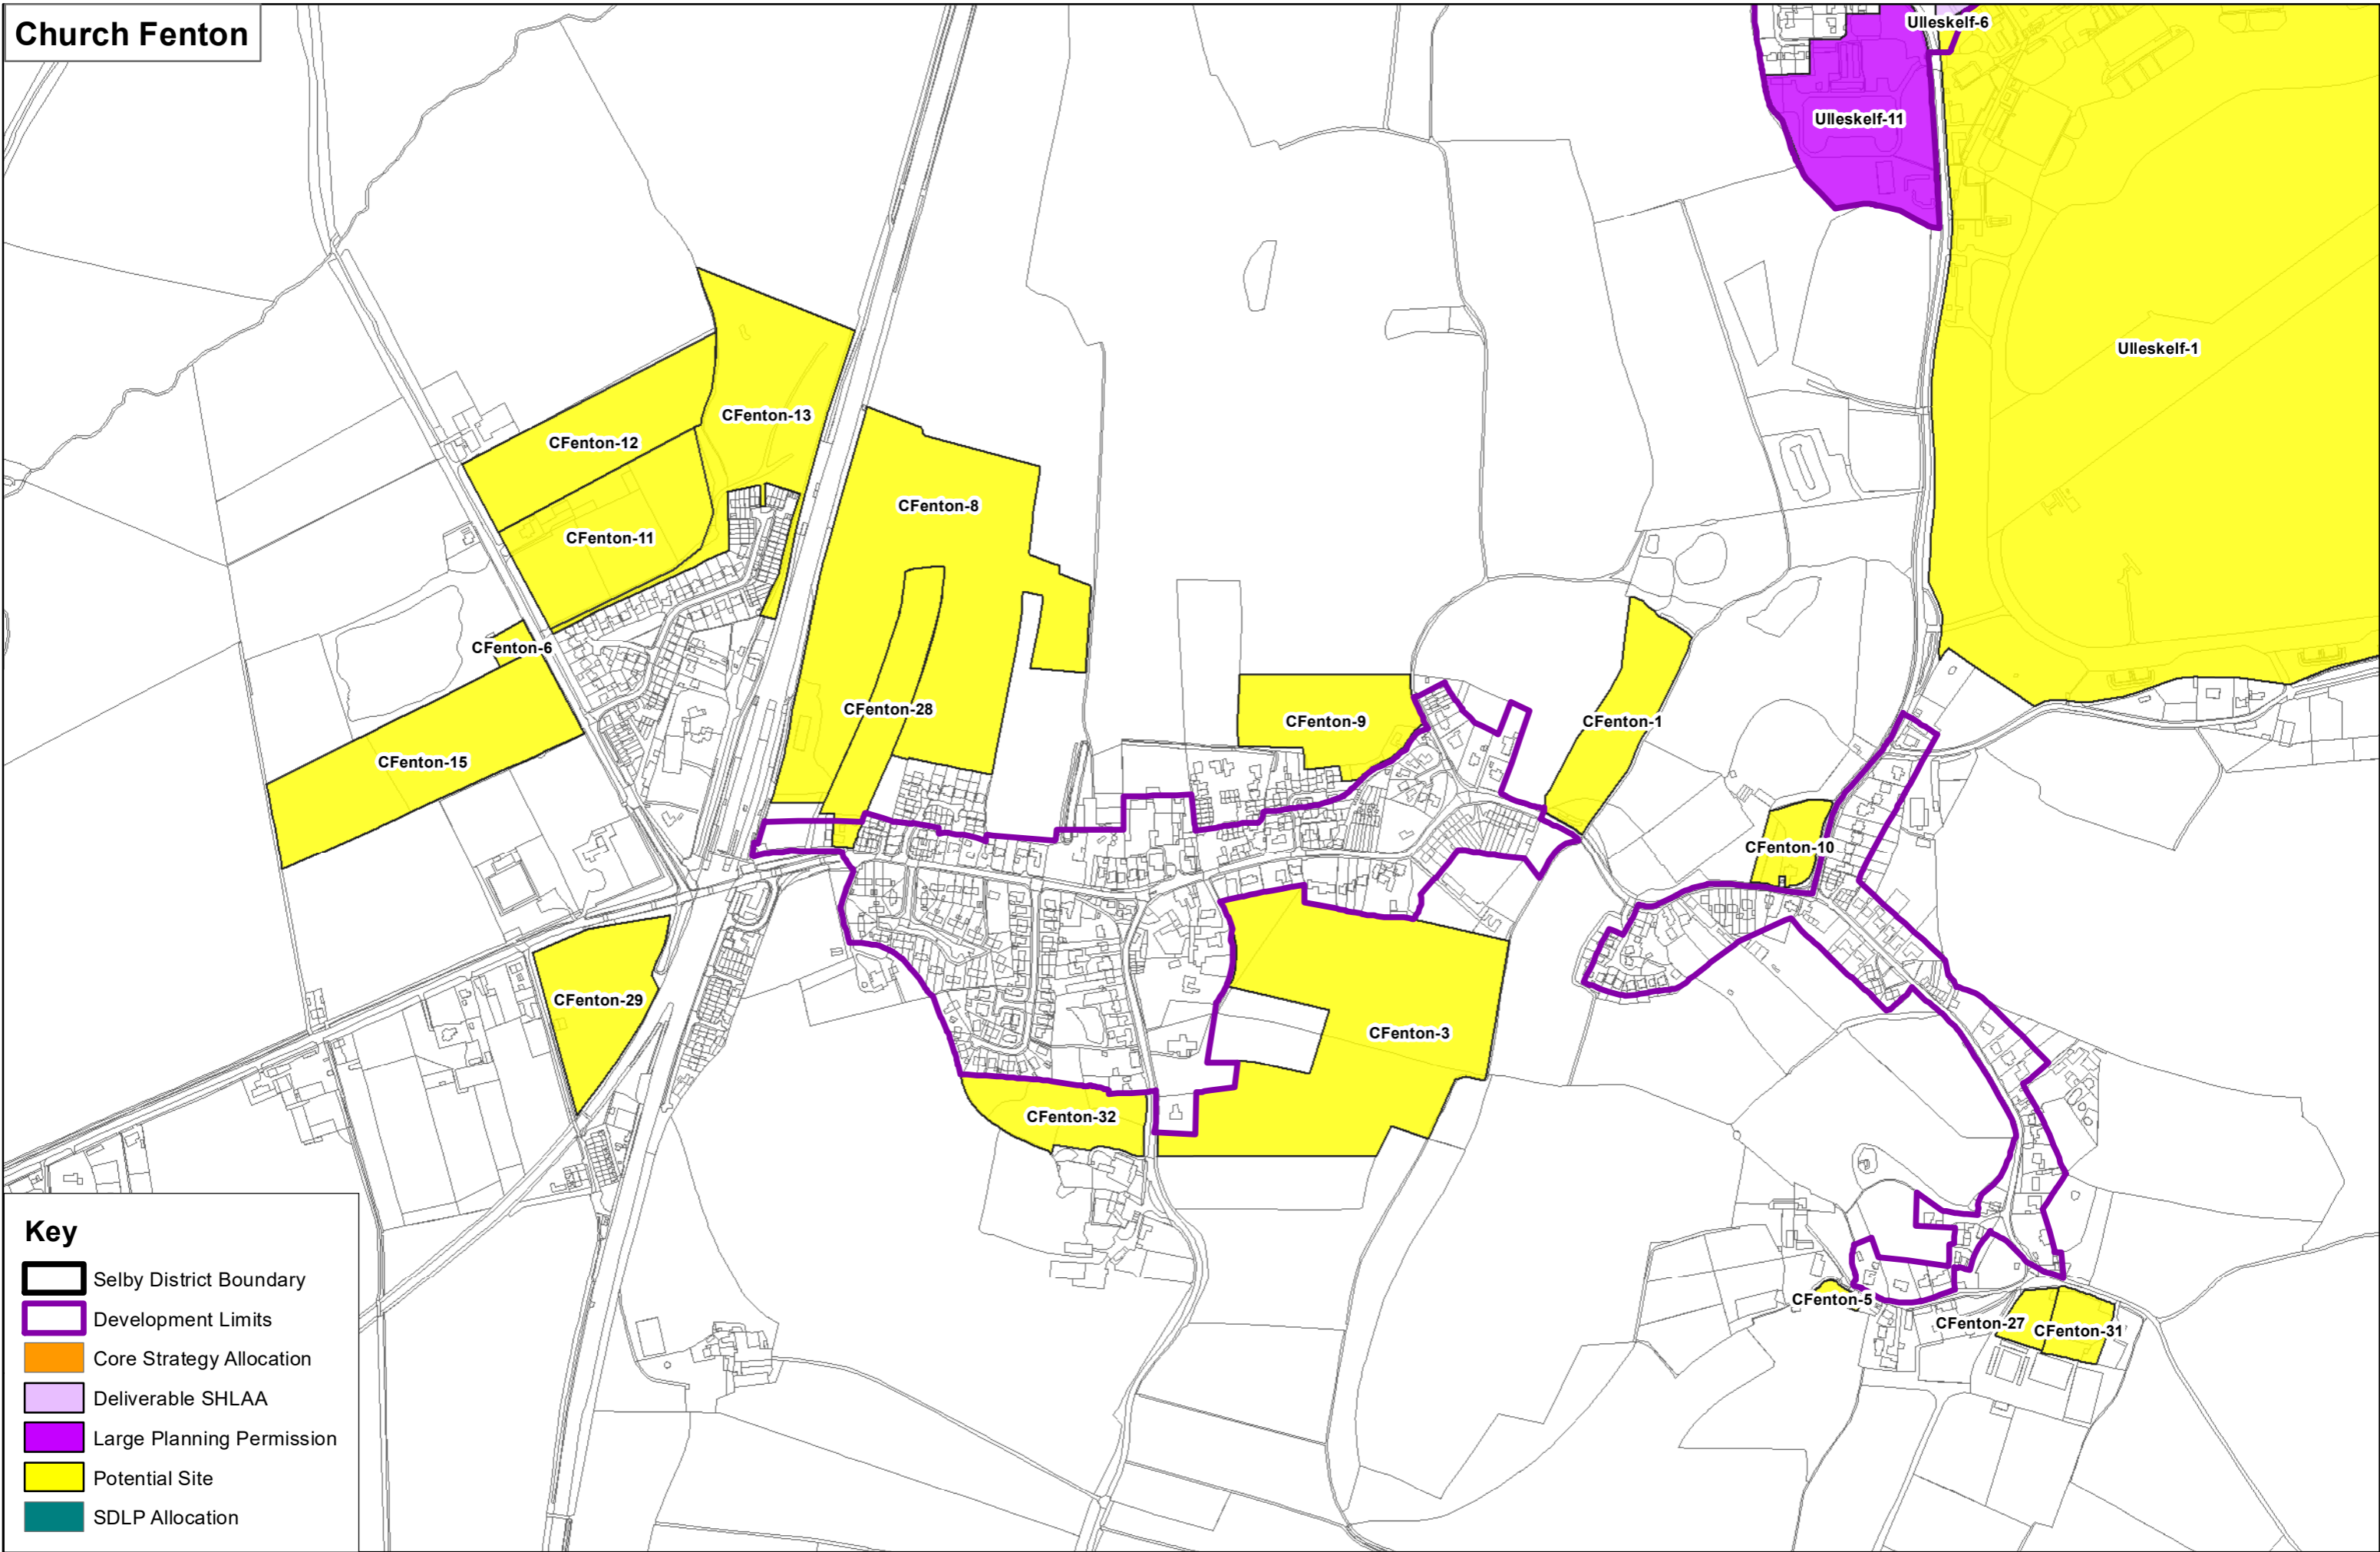

Church Fenton

Key

- Selby District Boundary
- Development Limits
- Core Strategy Allocation
- Deliverable SHLAA
- Large Planning Permission
- Potential Site
- SDLP Allocation