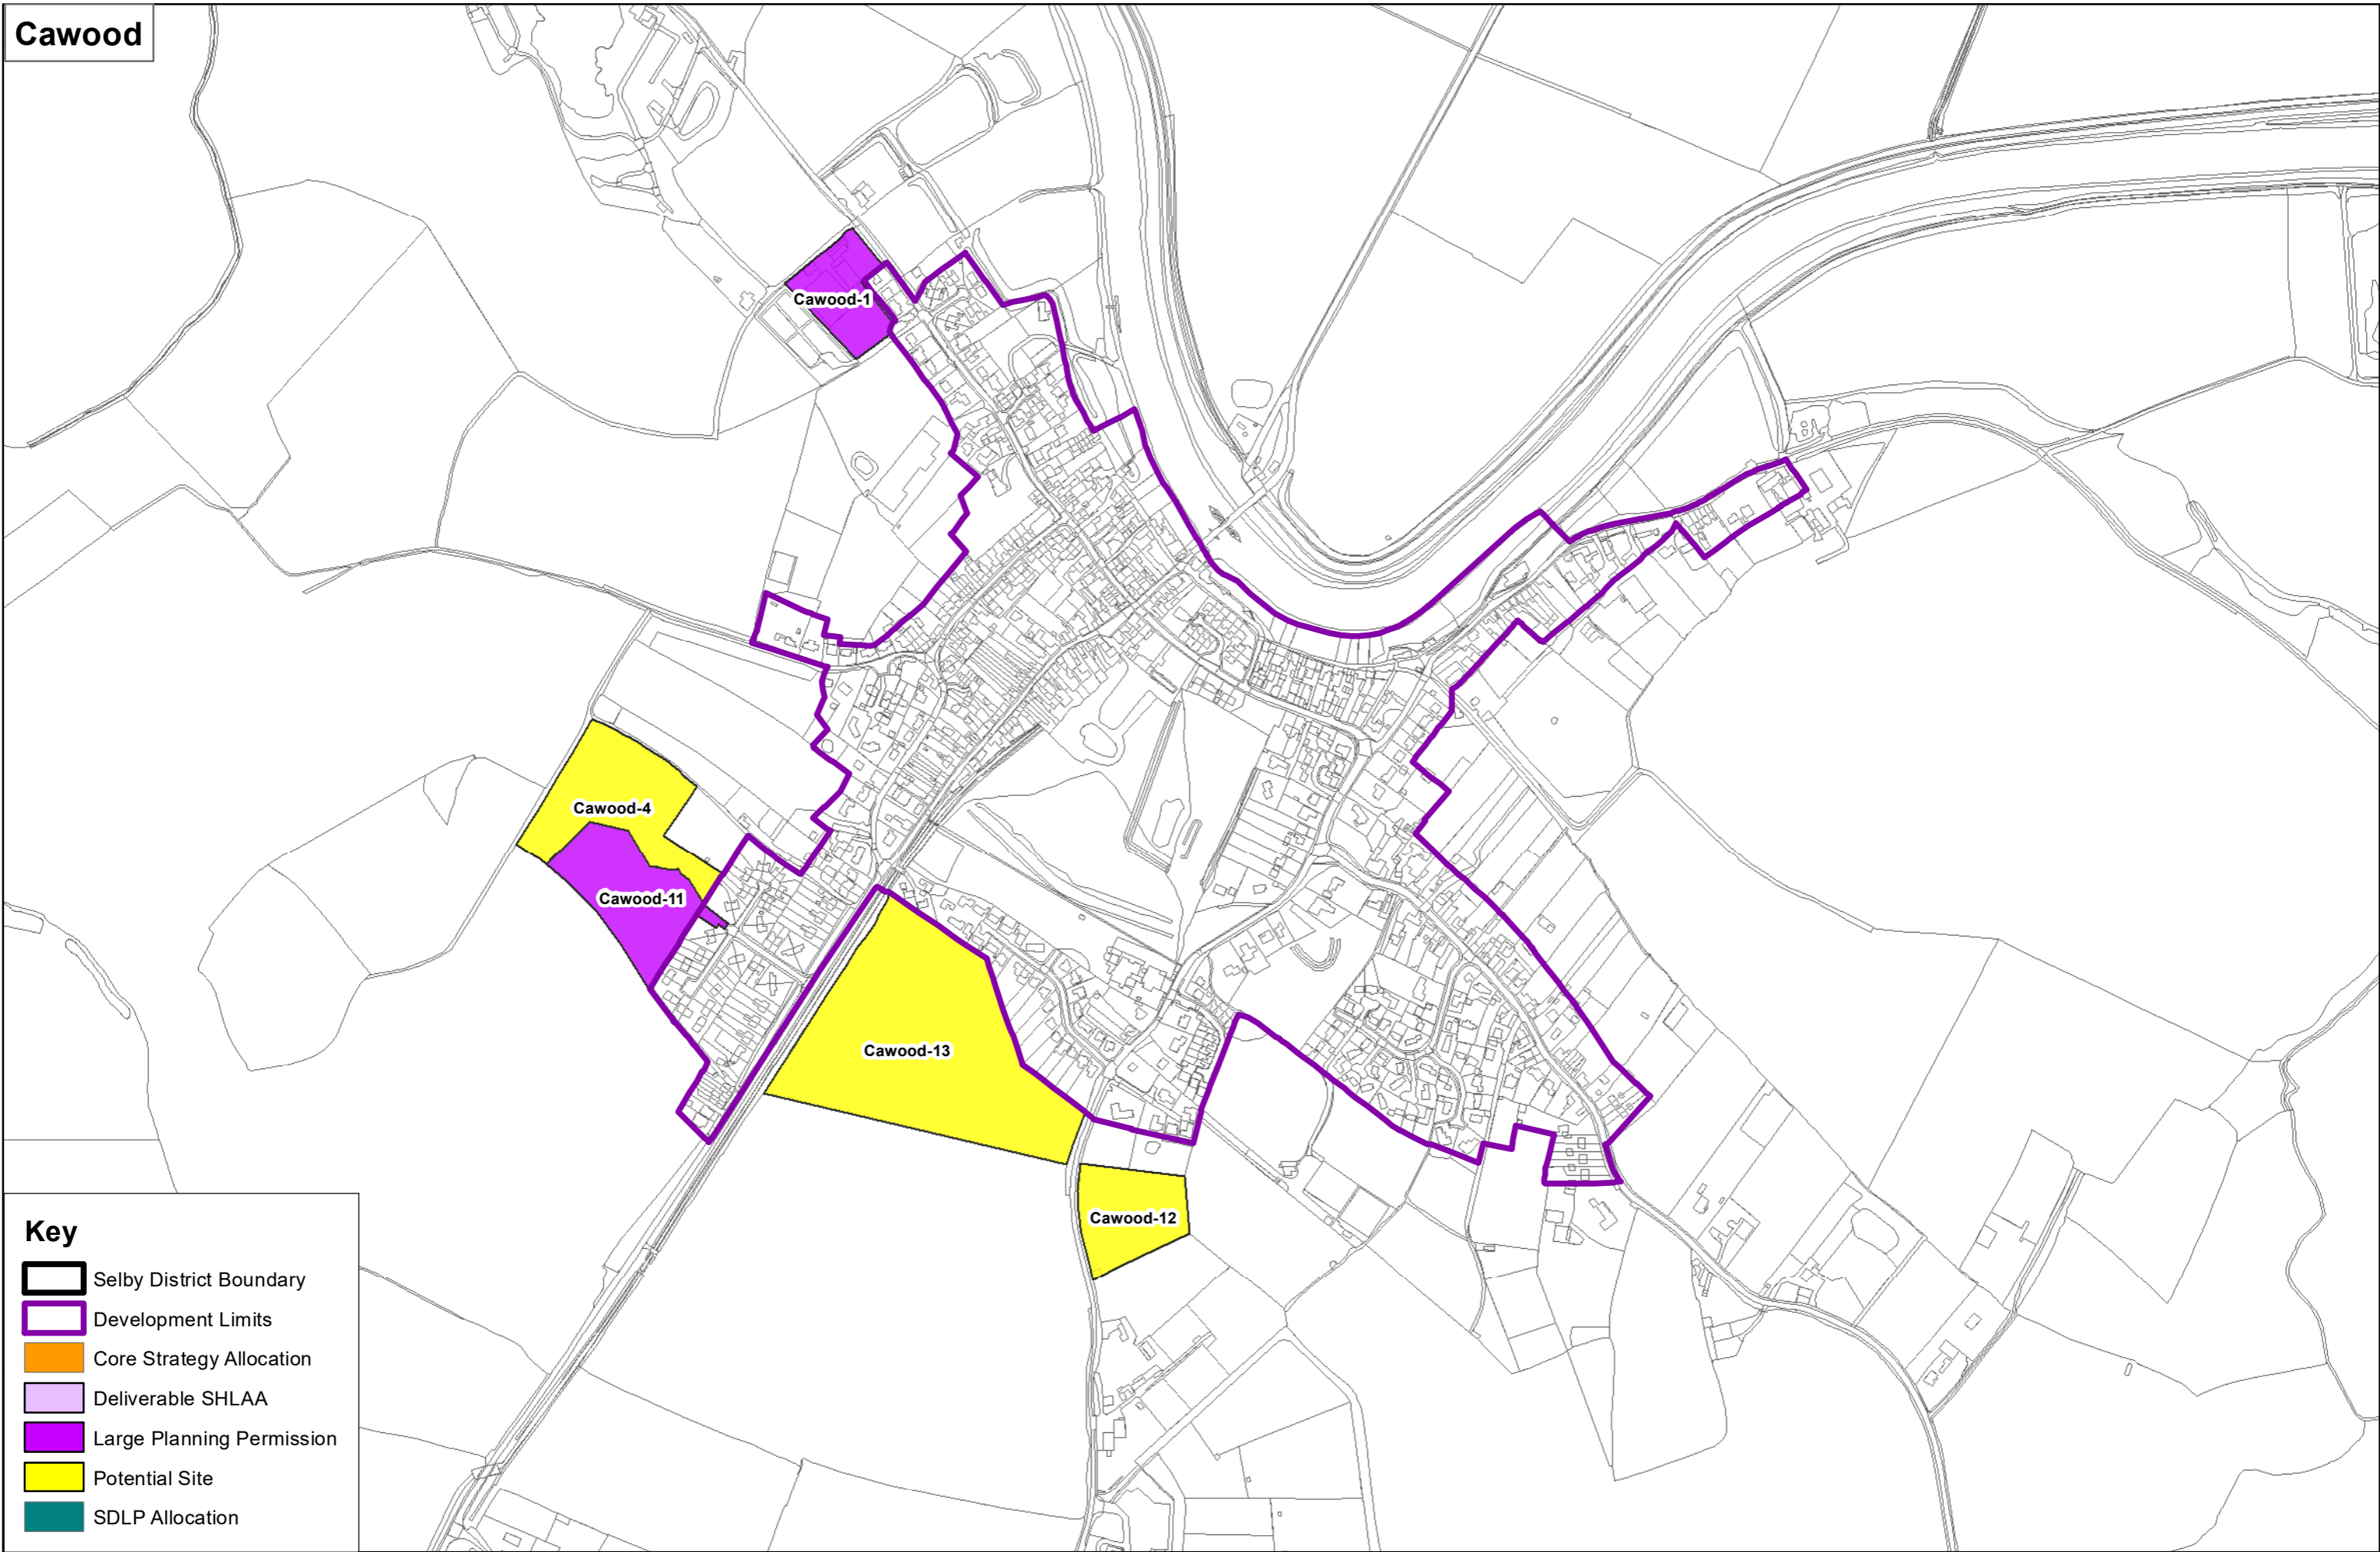

Cawood

Key

- Selby District Boundary
- Development Limits
- Core Strategy Allocation
- Deliverable SHLAA
- Large Planning Permission
- Potential Site
- SDLP Allocation