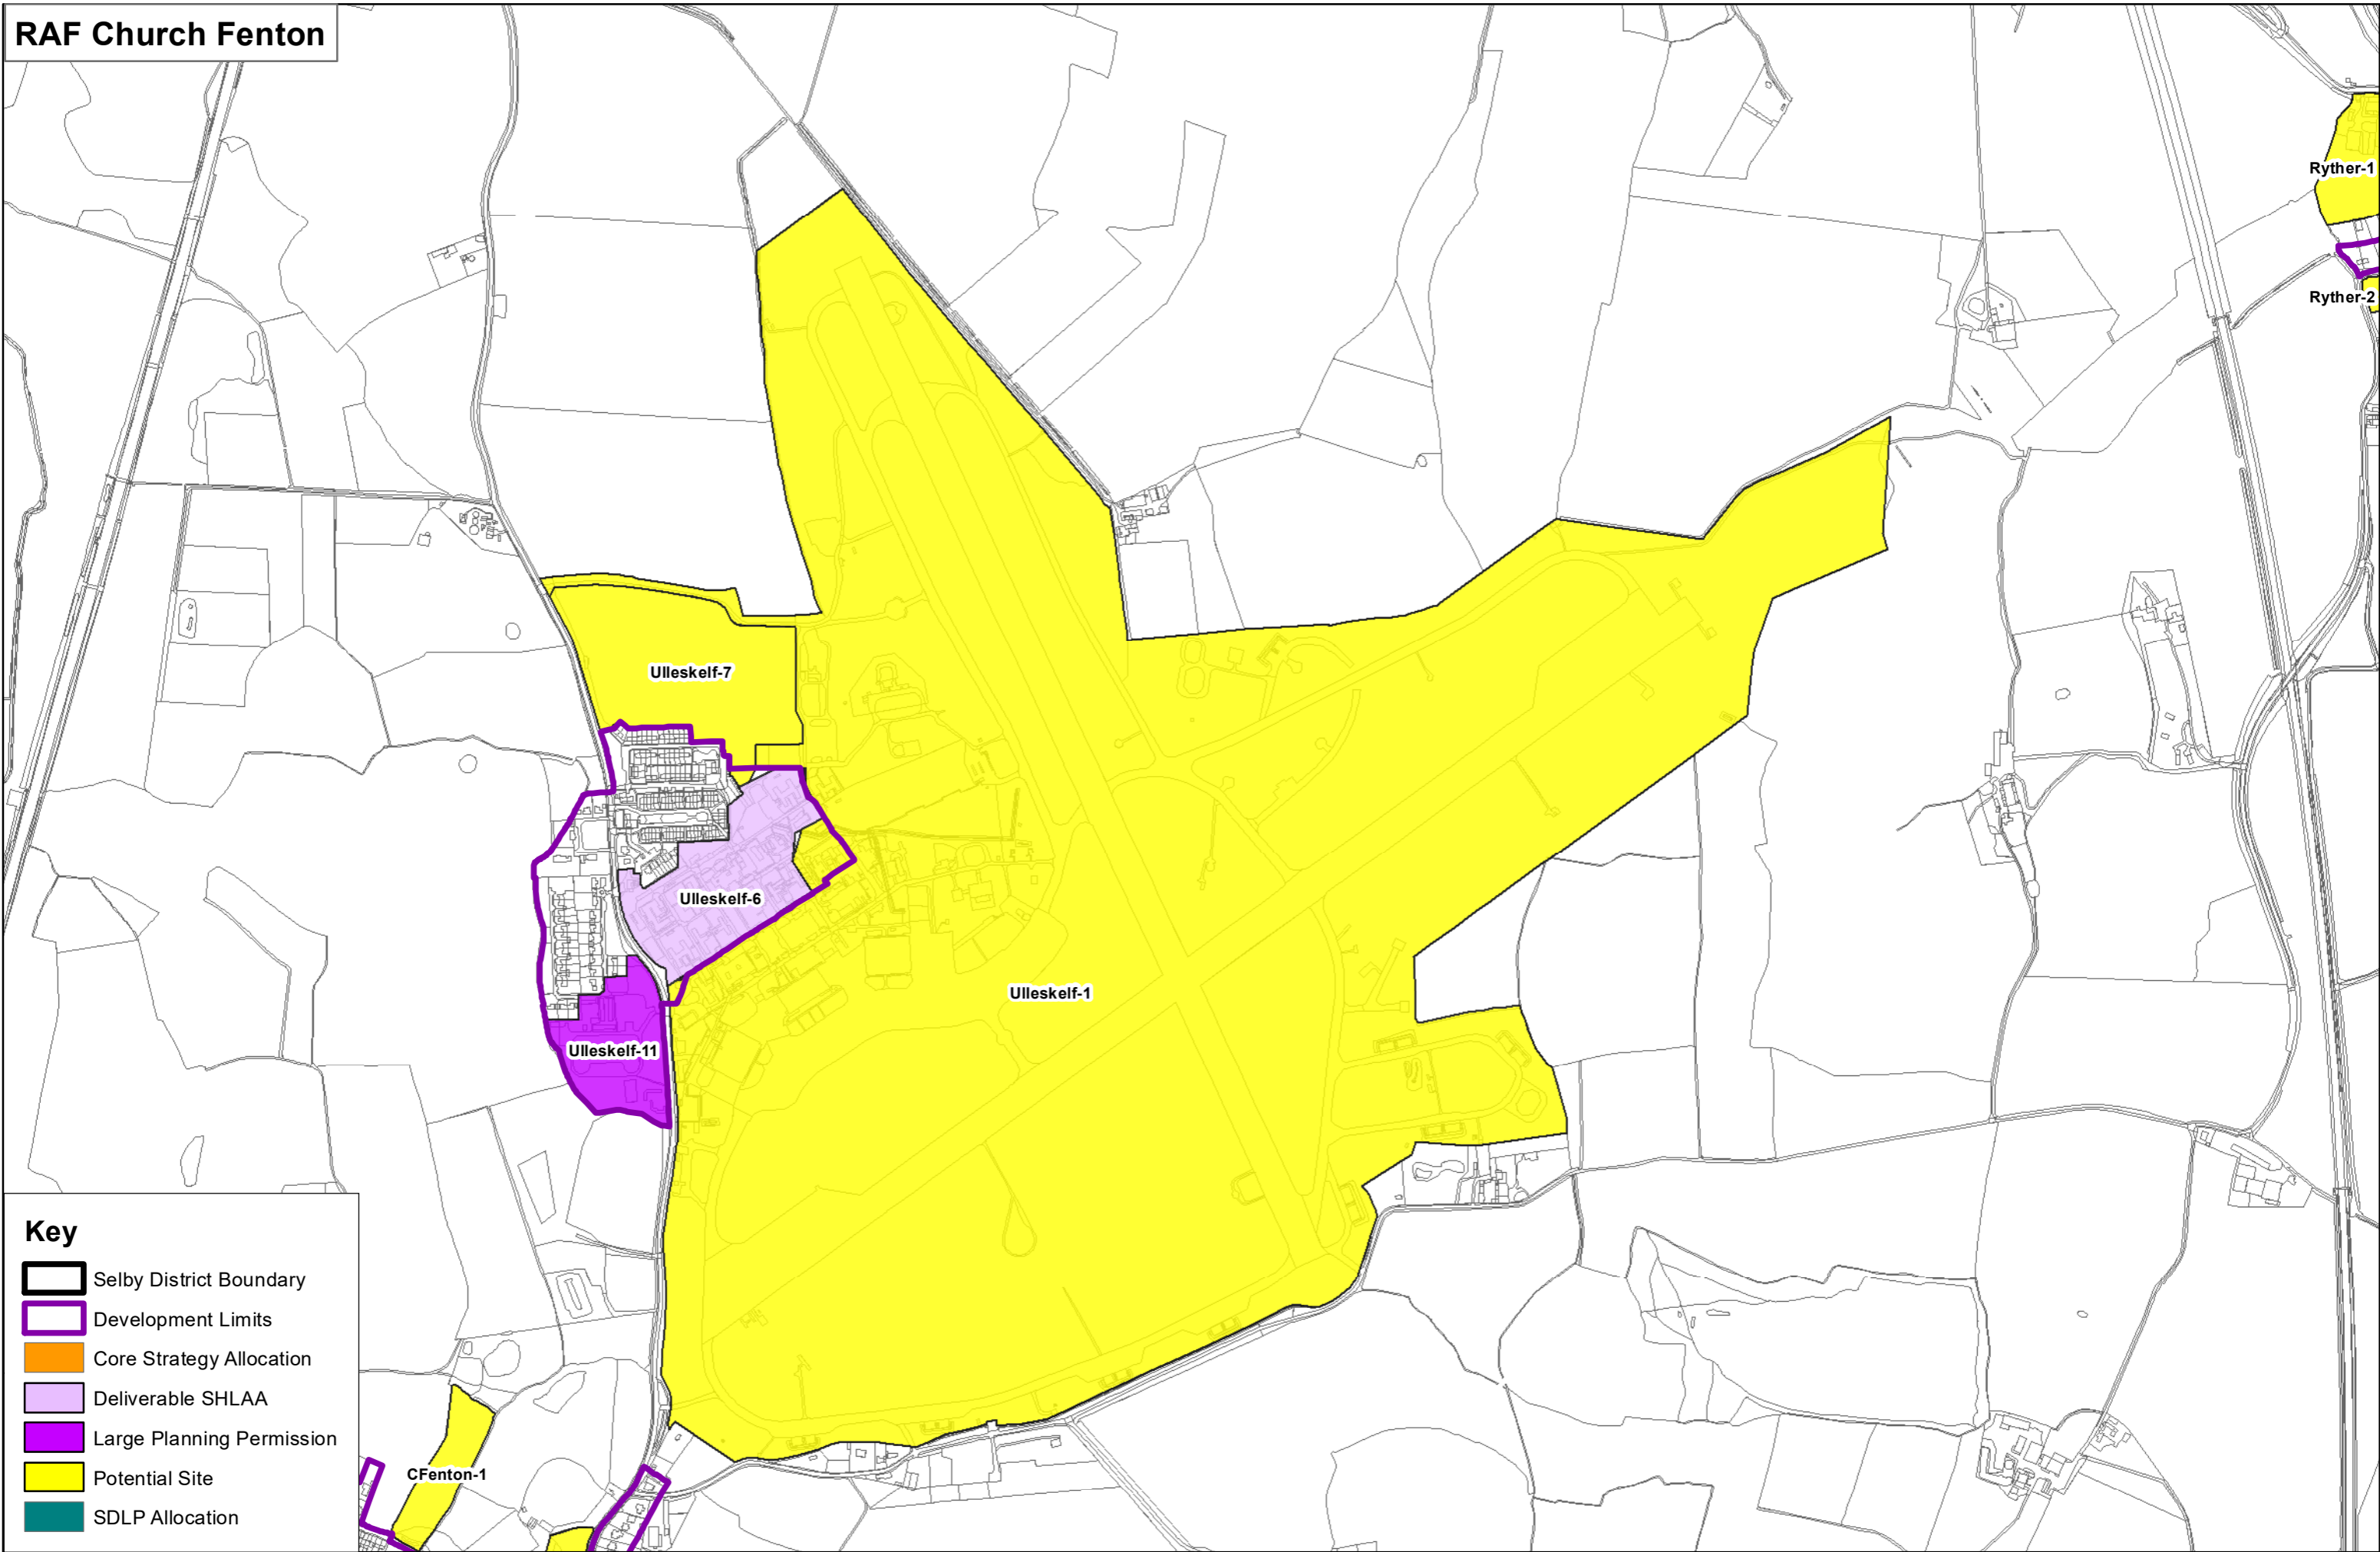

Osgodby

Key

- Selby District Boundary
- Development Limits
- Core Strategy Allocation
- Deliverable SHLAA
- Large Planning Permission
- Potential Site
- SDLP Allocation

RAF Church Fenton

Key

- Selby District Boundary
- Development Limits
- Core Strategy Allocation
- Deliverable SHLAA
- Large Planning Permission
- Potential Site
- SDLP Allocation