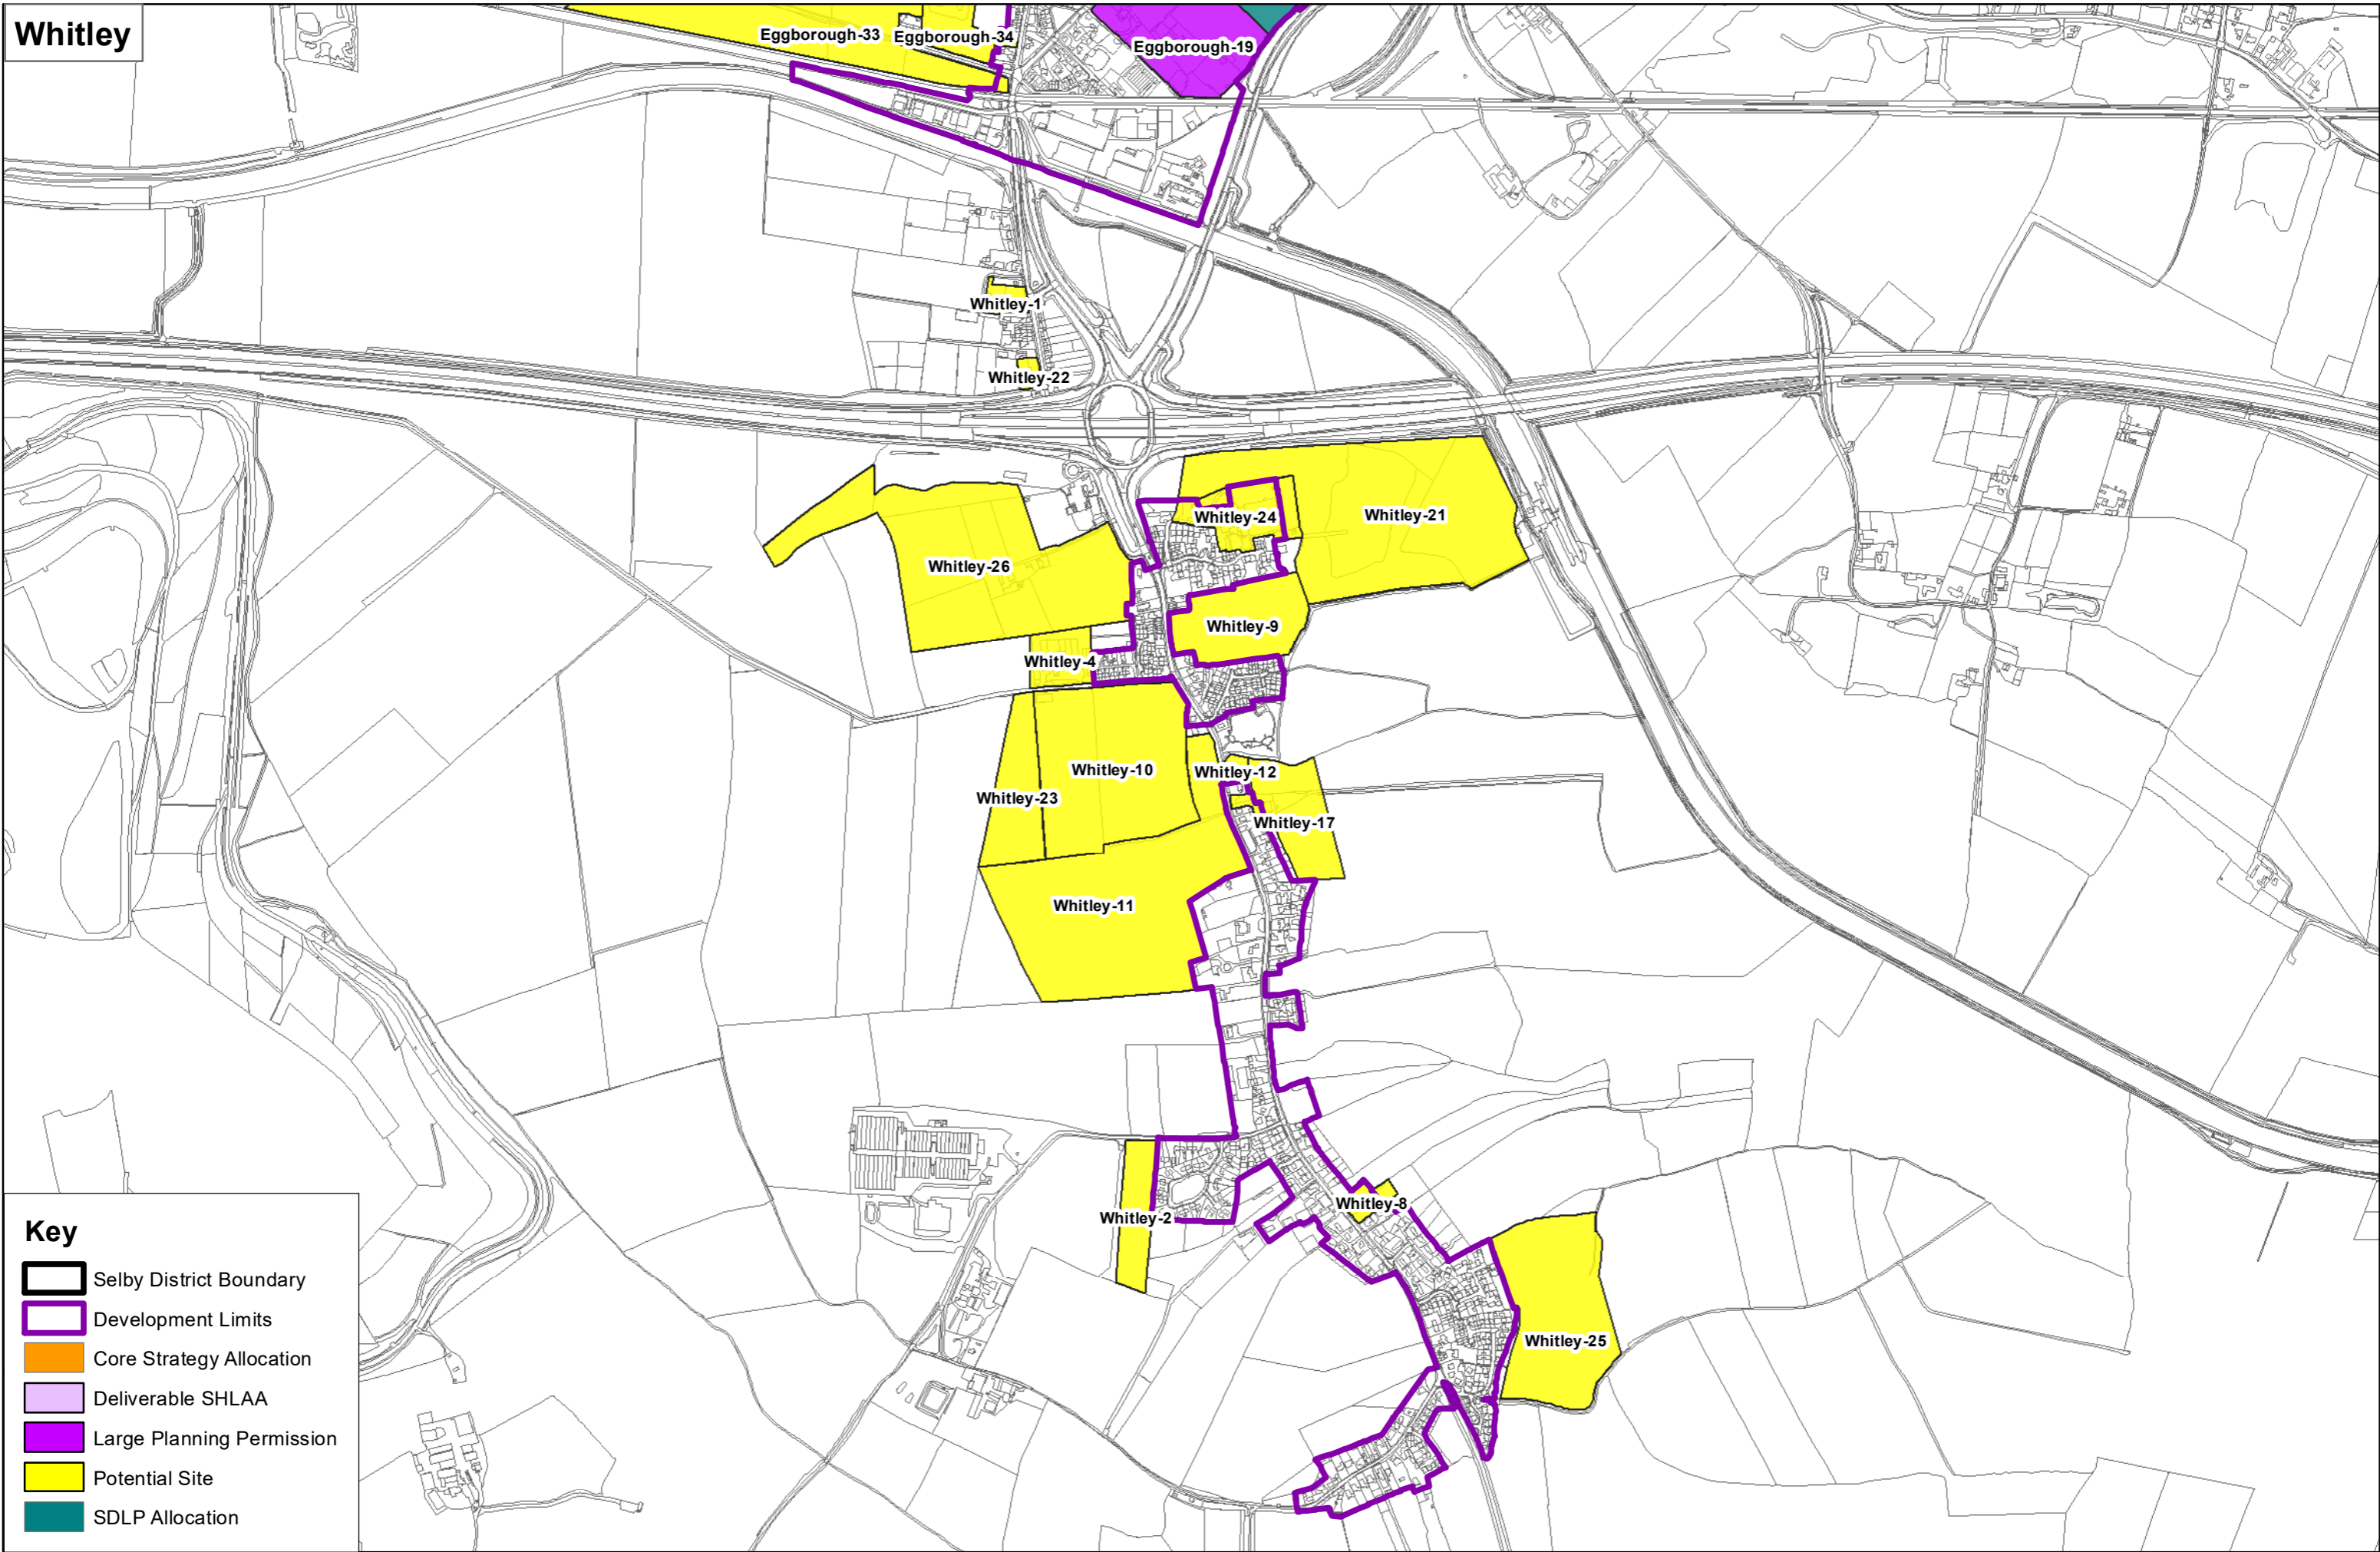

Whitley

Key

- Selby District Boundary
- Development Limits
- Core Strategy Allocation
- Deliverable SHLAA
- Large Planning Permission
- Potential Site
- SDLP Allocation