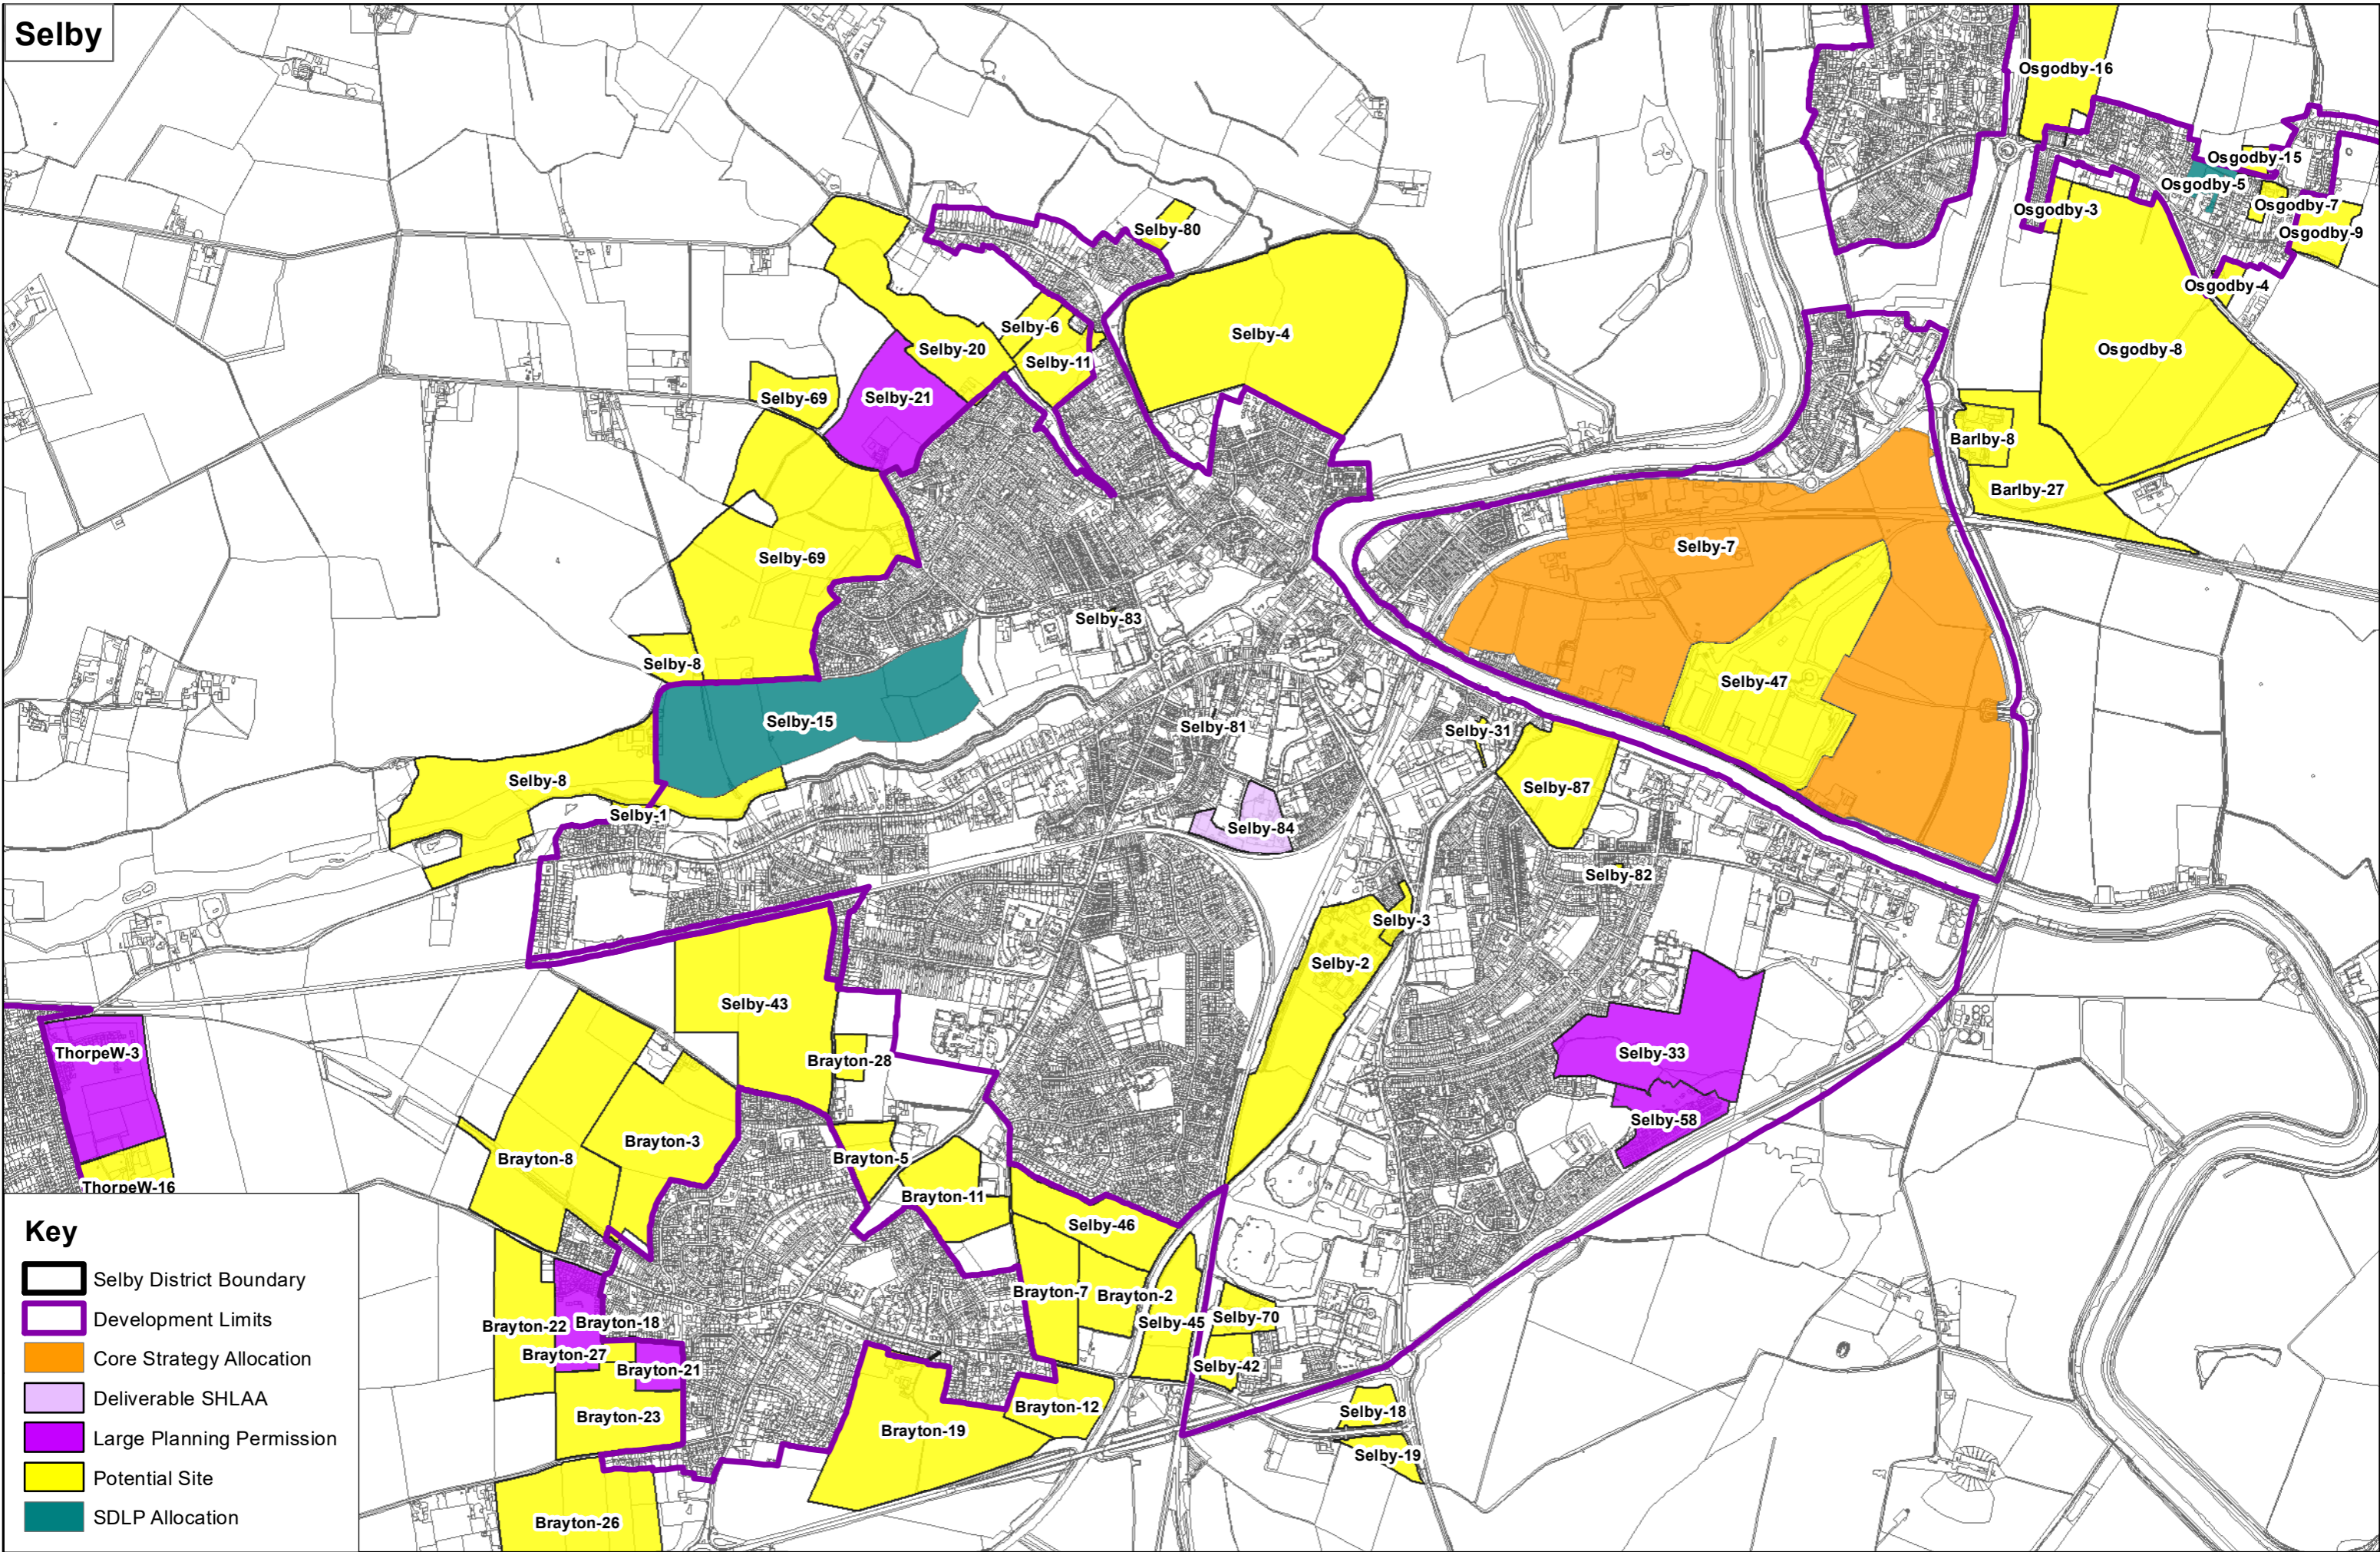

Key

- Selby District Boundary
- Development Limits
- Core Strategy Allocation
- Deliverable SHLAA
- Large Planning Permission
- Potential Site
- SDLP Allocation

Saxton

Key

-  Selby District Boundary
-  Development Limits
-  Core Strategy Allocation
-  Deliverable SHLAA
-  Large Planning Permission
-  Potential Site
-  SDLP Allocation