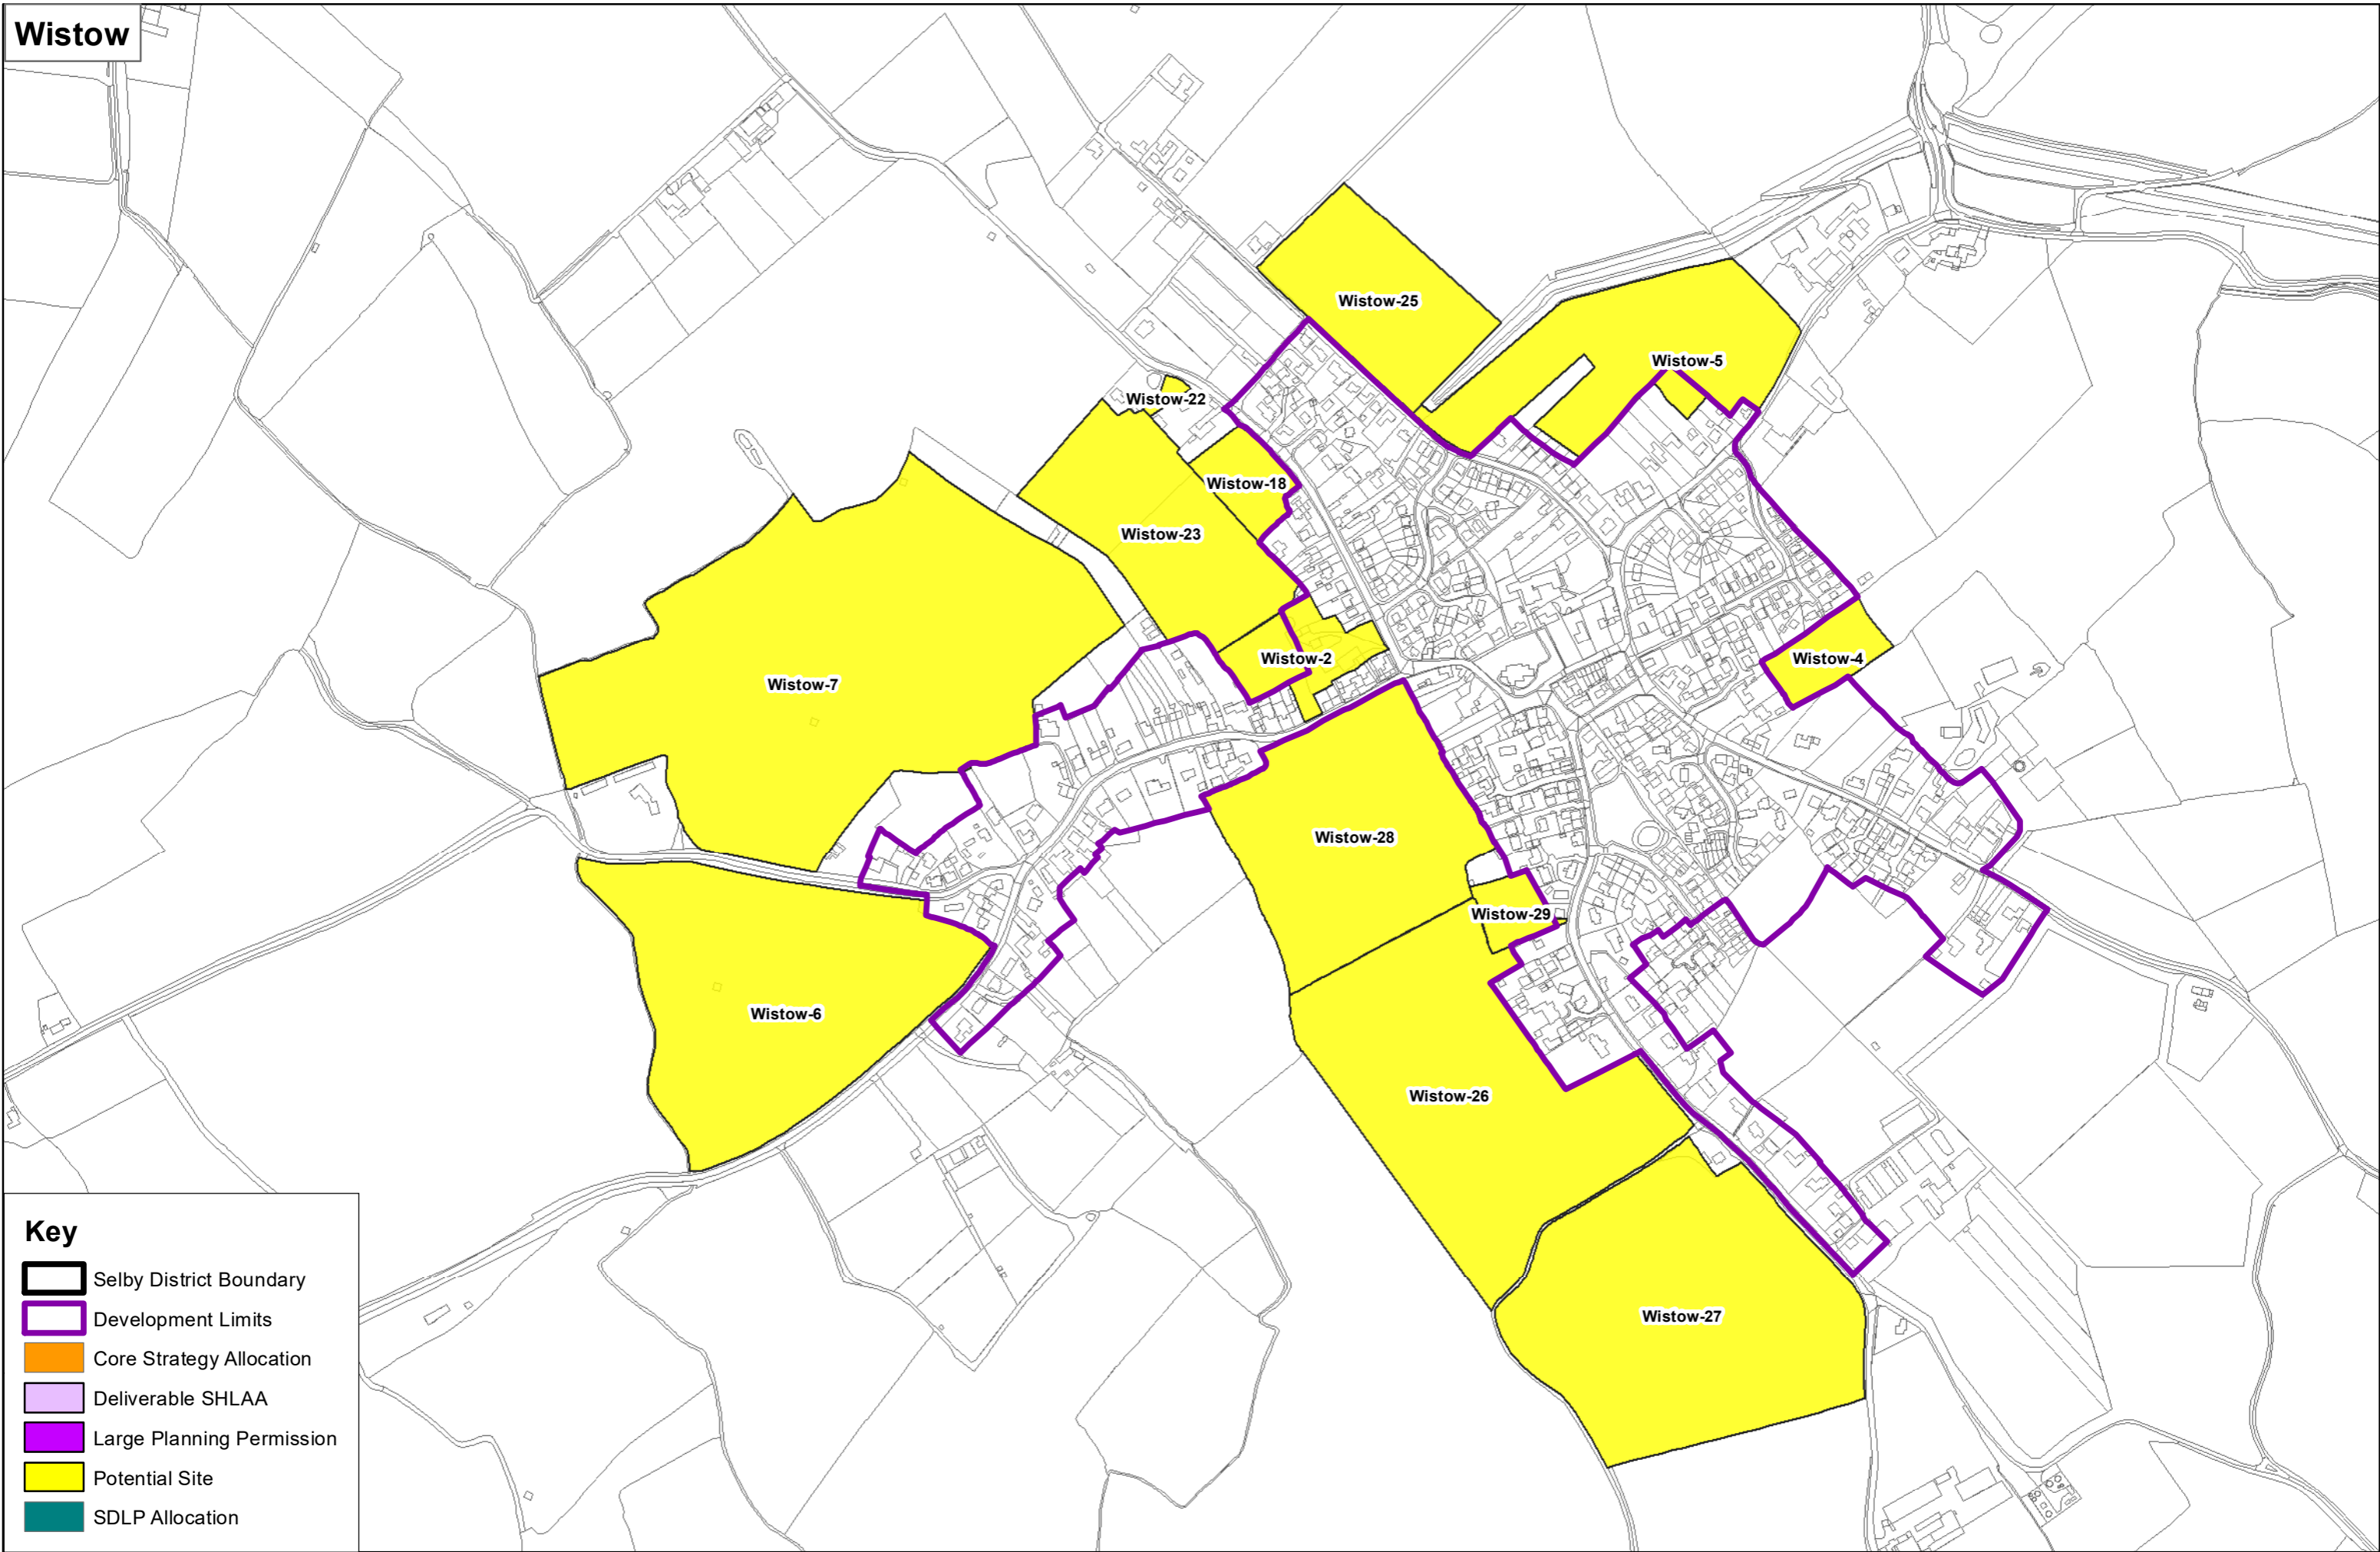

Key

- Selby District Boundary
- Development Limits
- Core Strategy Allocation
- Deliverable SHLAA
- Large Planning Permission
- Potential Site
- SDLP Allocation