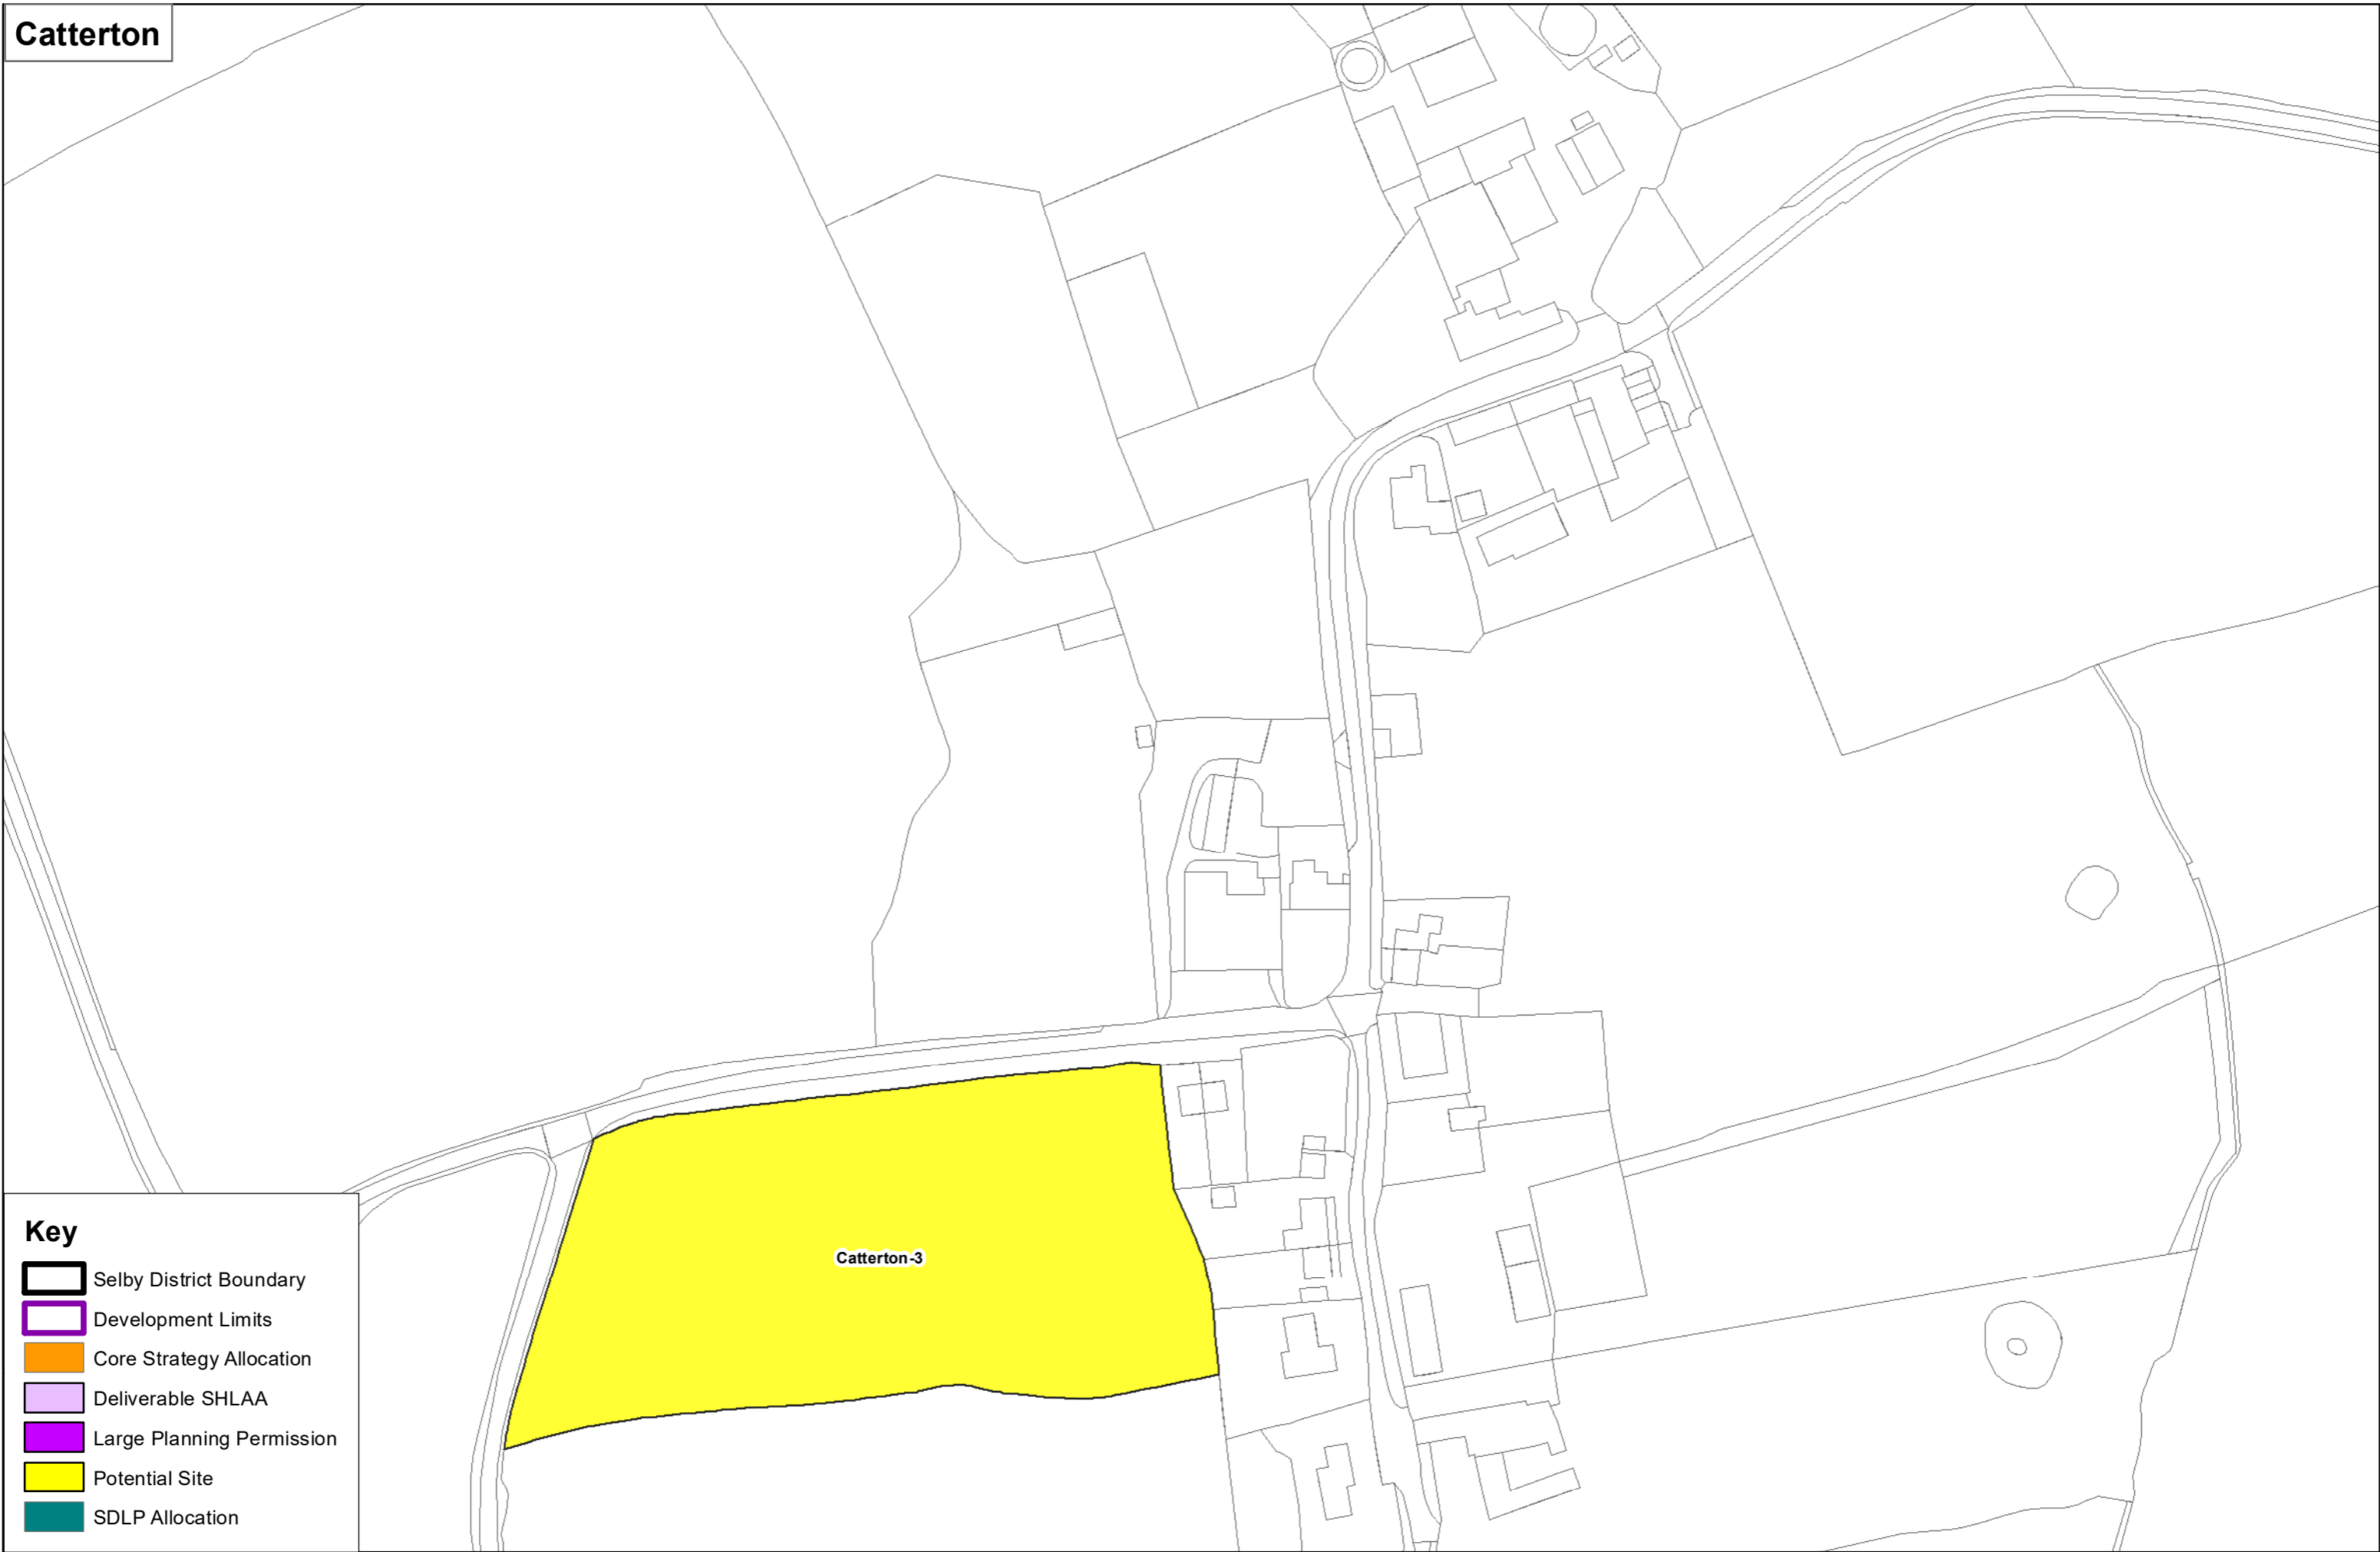

Catterton

Key

- Selby District Boundary
- Development Limits
- Core Strategy Allocation
- Deliverable SHLAA
- Large Planning Permission
- Potential Site
- SDLP Allocation