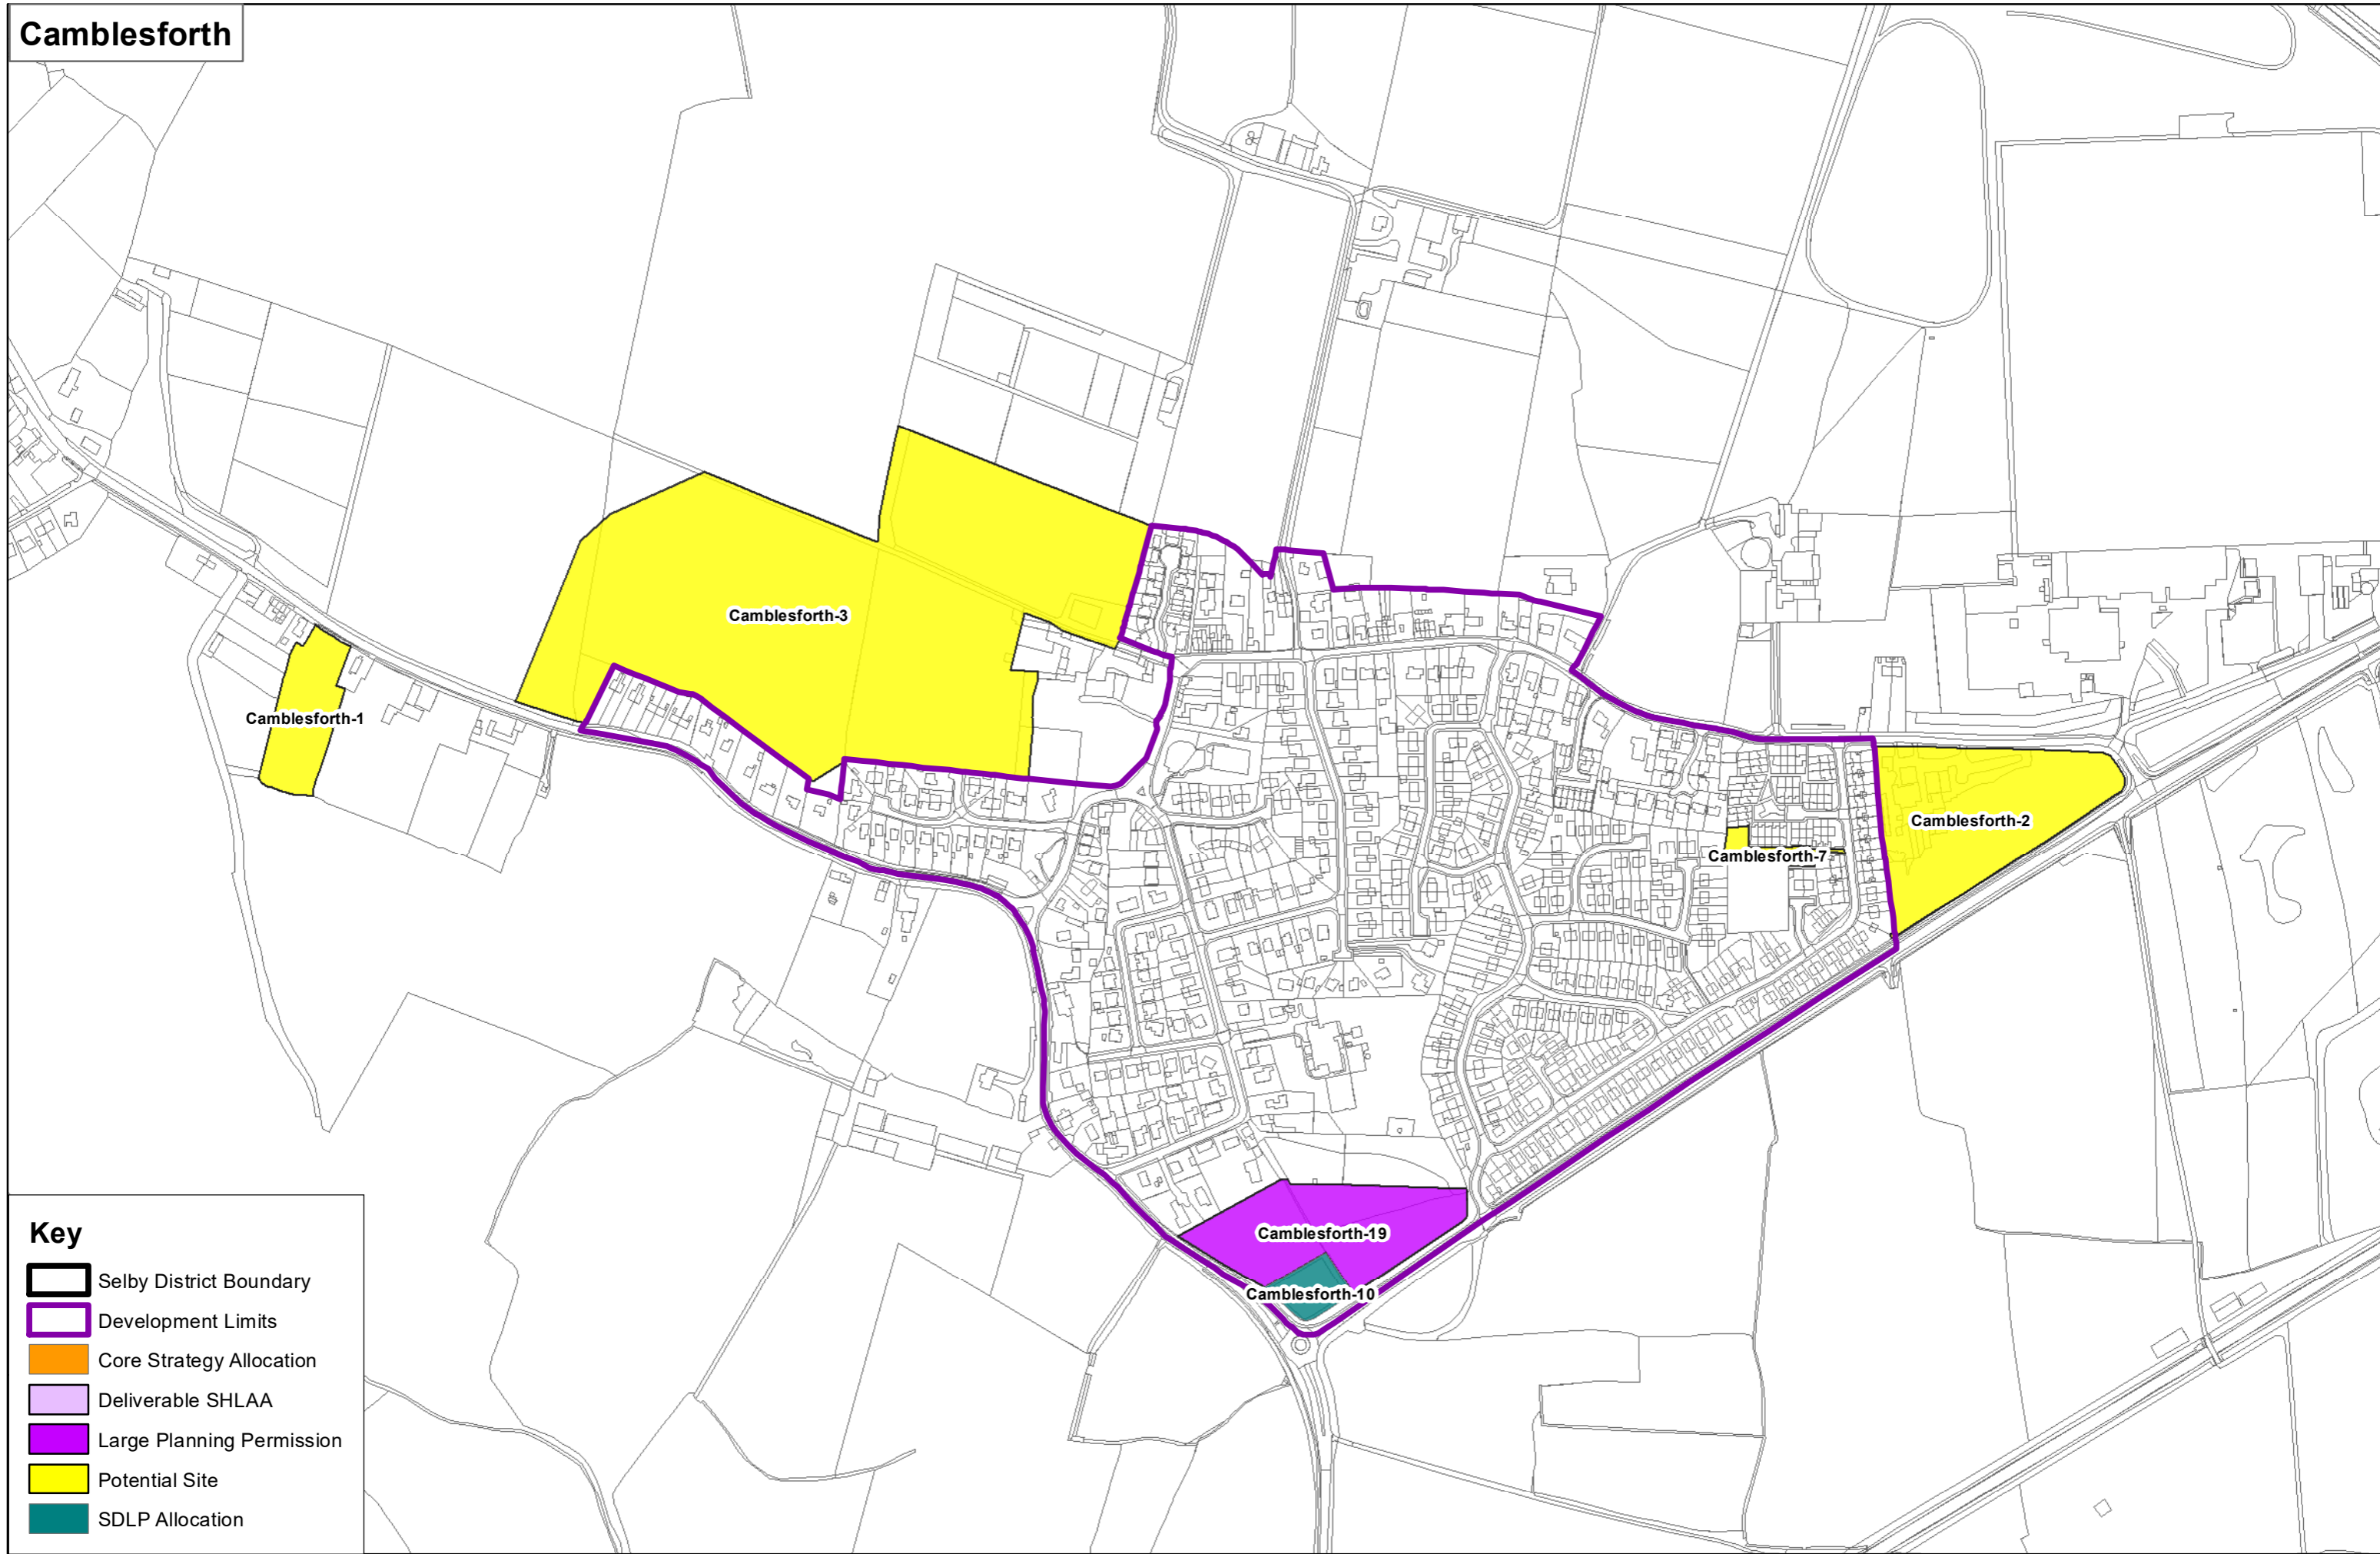

Camblesforth

Key

- Selby District Boundary
- Development Limits
- Core Strategy Allocation
- Deliverable SHLAA
- Large Planning Permission
- Potential Site
- SDLP Allocation