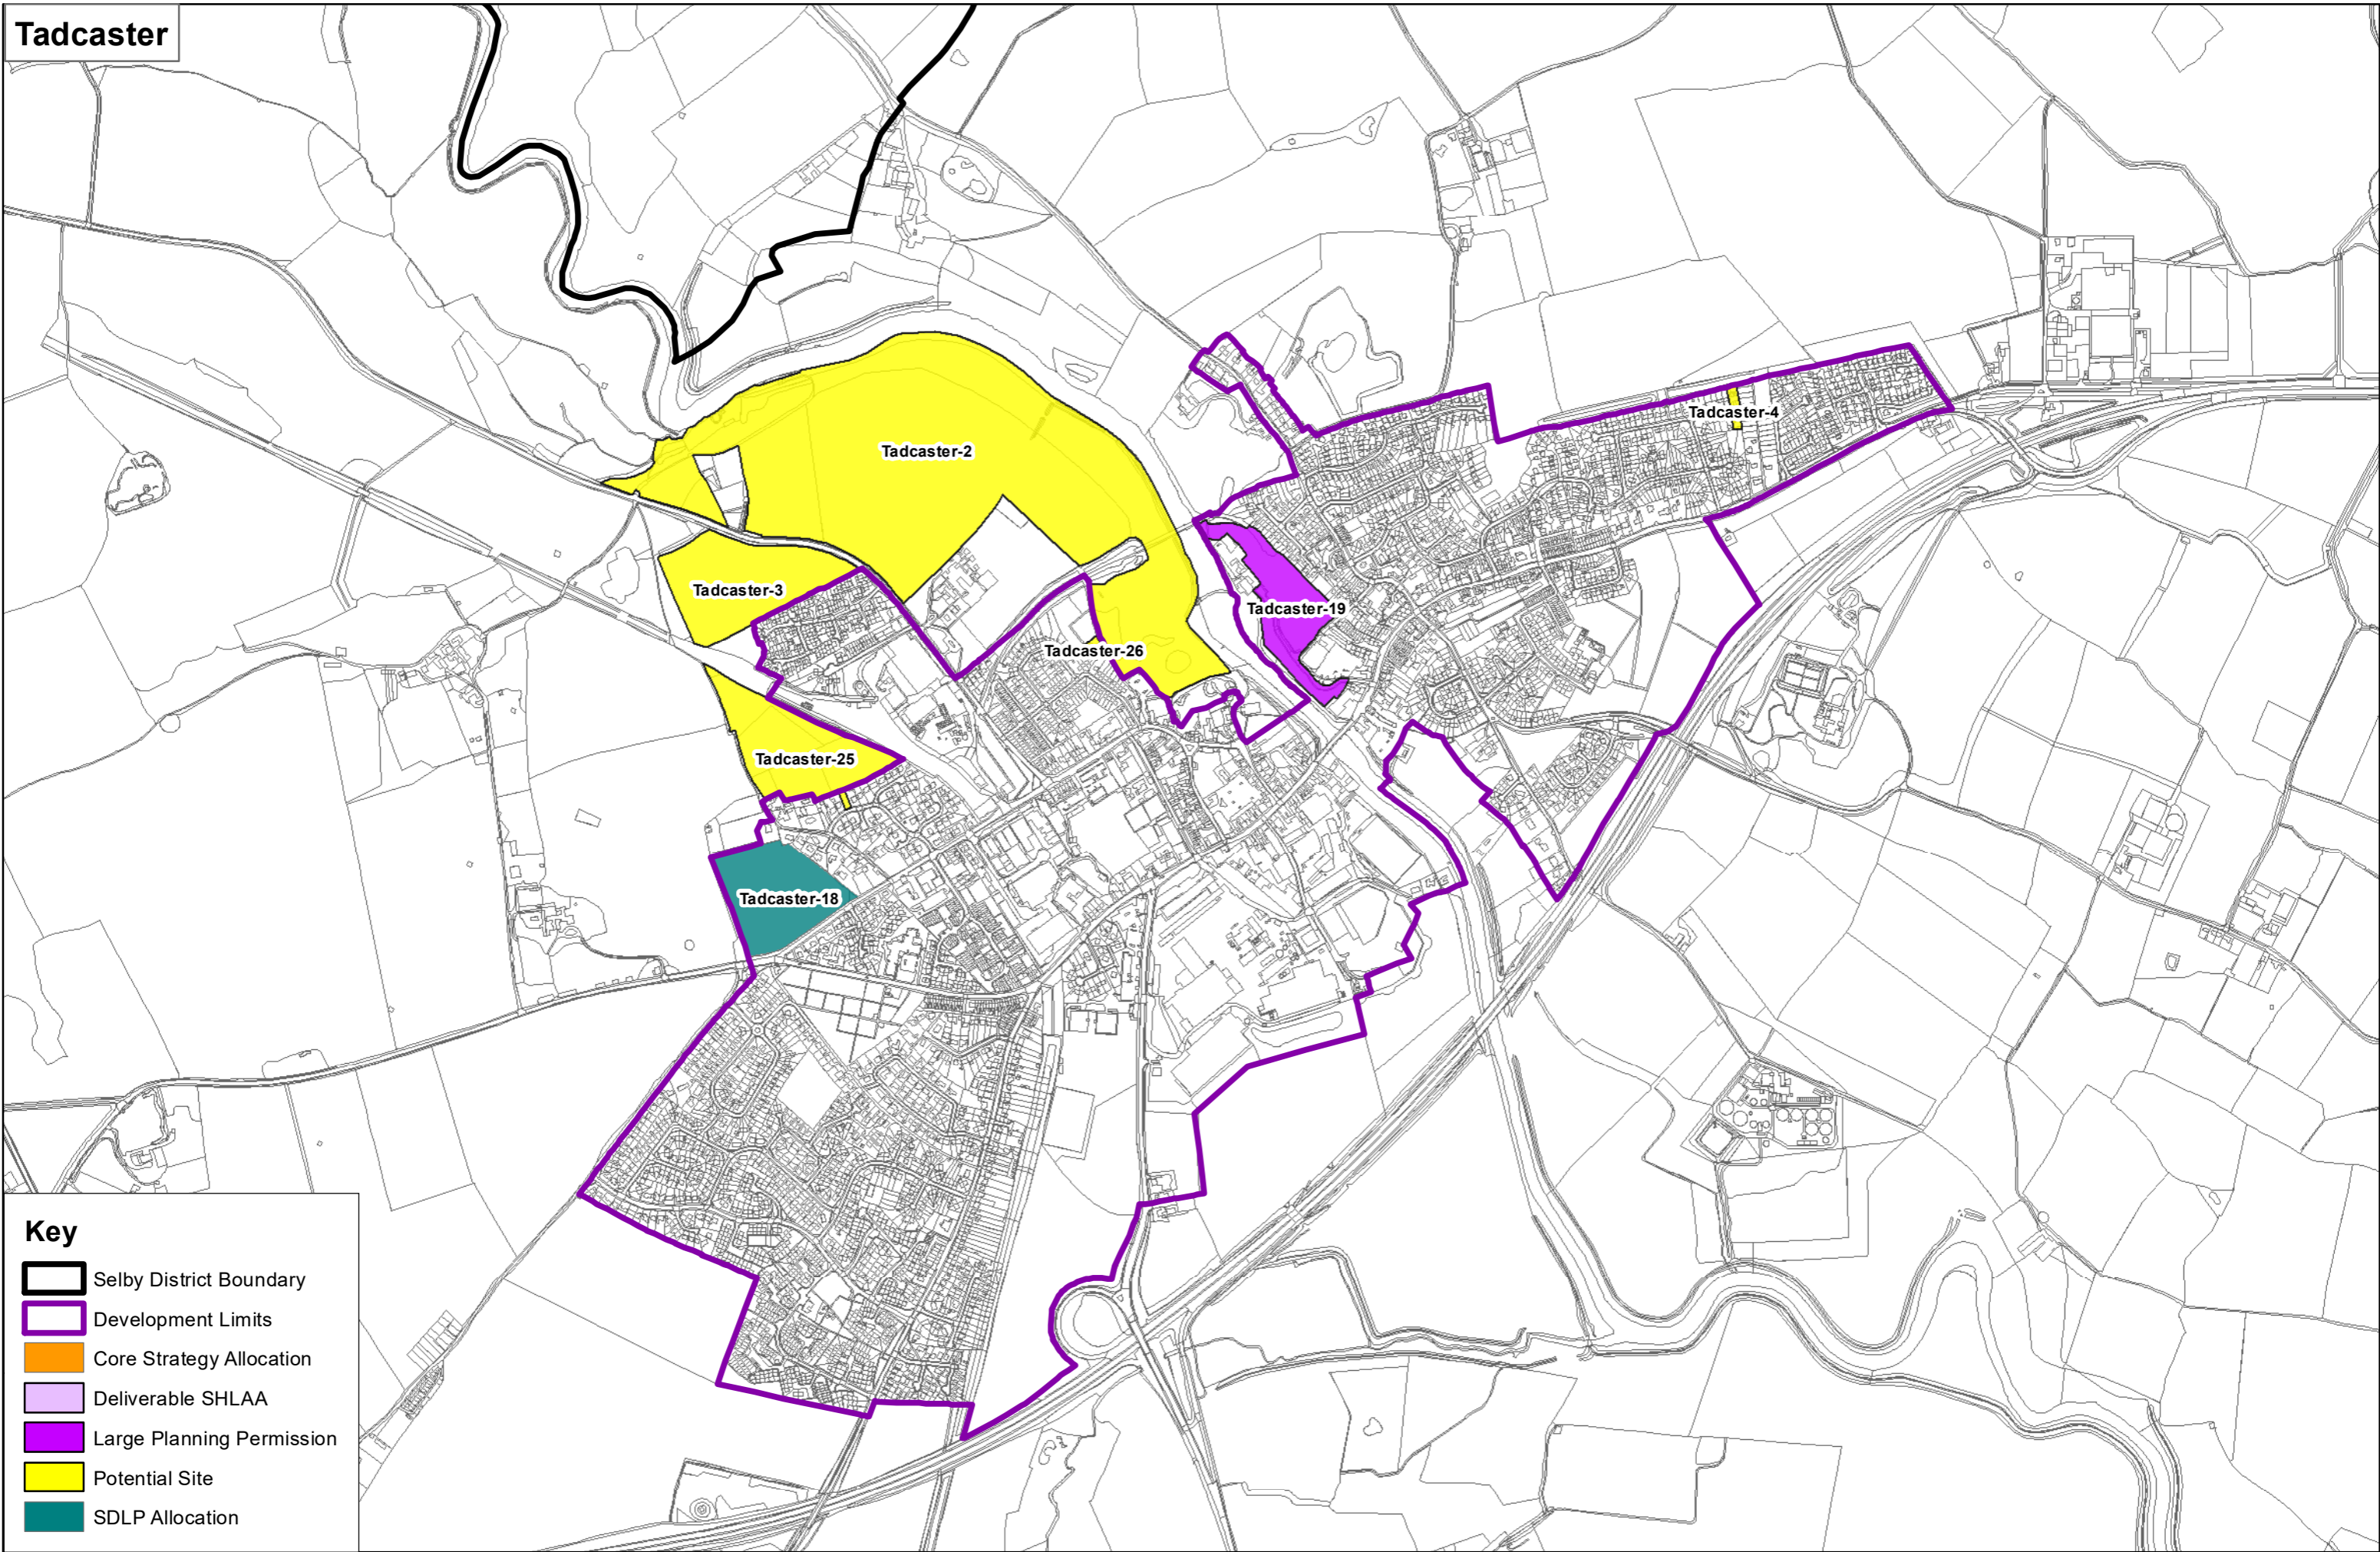

Key

- Selby District Boundary
- Development Limits
- Core Strategy Allocation
- Deliverable SHLAA
- Large Planning Permission
- Potential Site
- SDLP Allocation