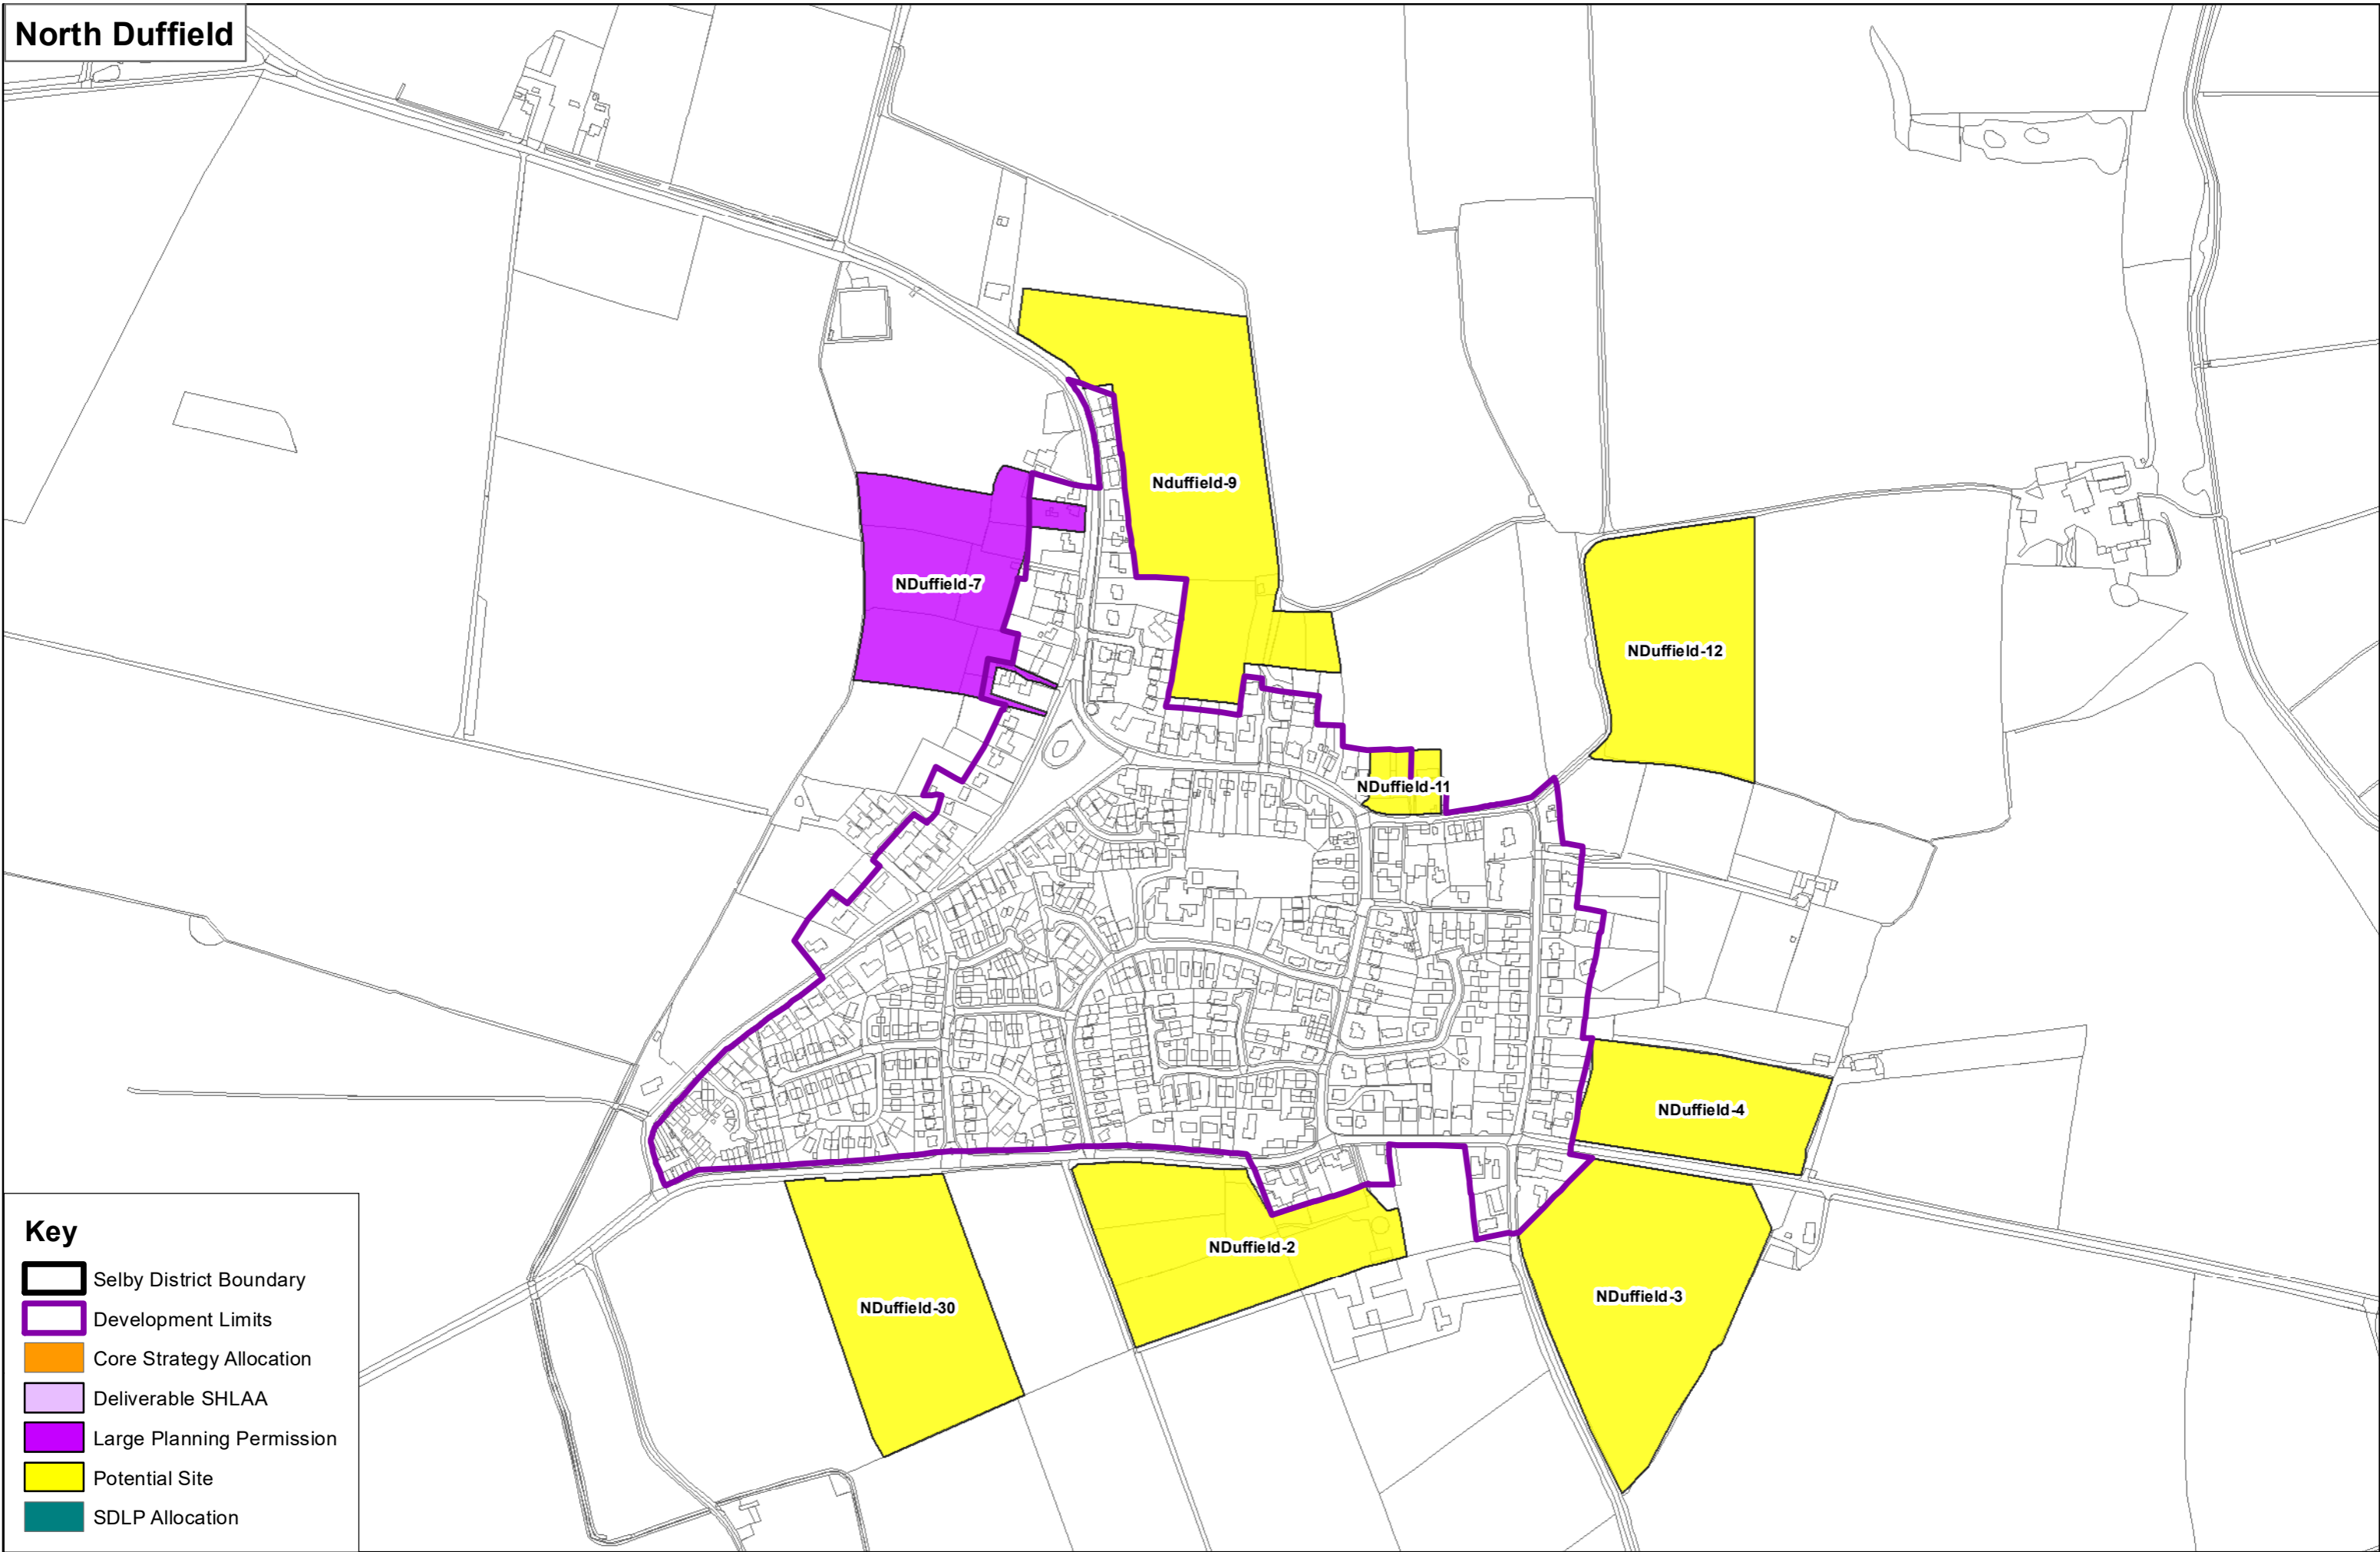

Newton Kyme

Key

-  Selby District Boundary
-  Development Limits
-  Core Strategy Allocation
-  Deliverable SHLAA
-  Large Planning Permission
-  Potential Site
-  SDLP Allocation

North Duffield

Key

- Selby District Boundary
- Development Limits
- Core Strategy Allocation
- Deliverable SHLAA
- Large Planning Permission
- Potential Site
- SDLP Allocation