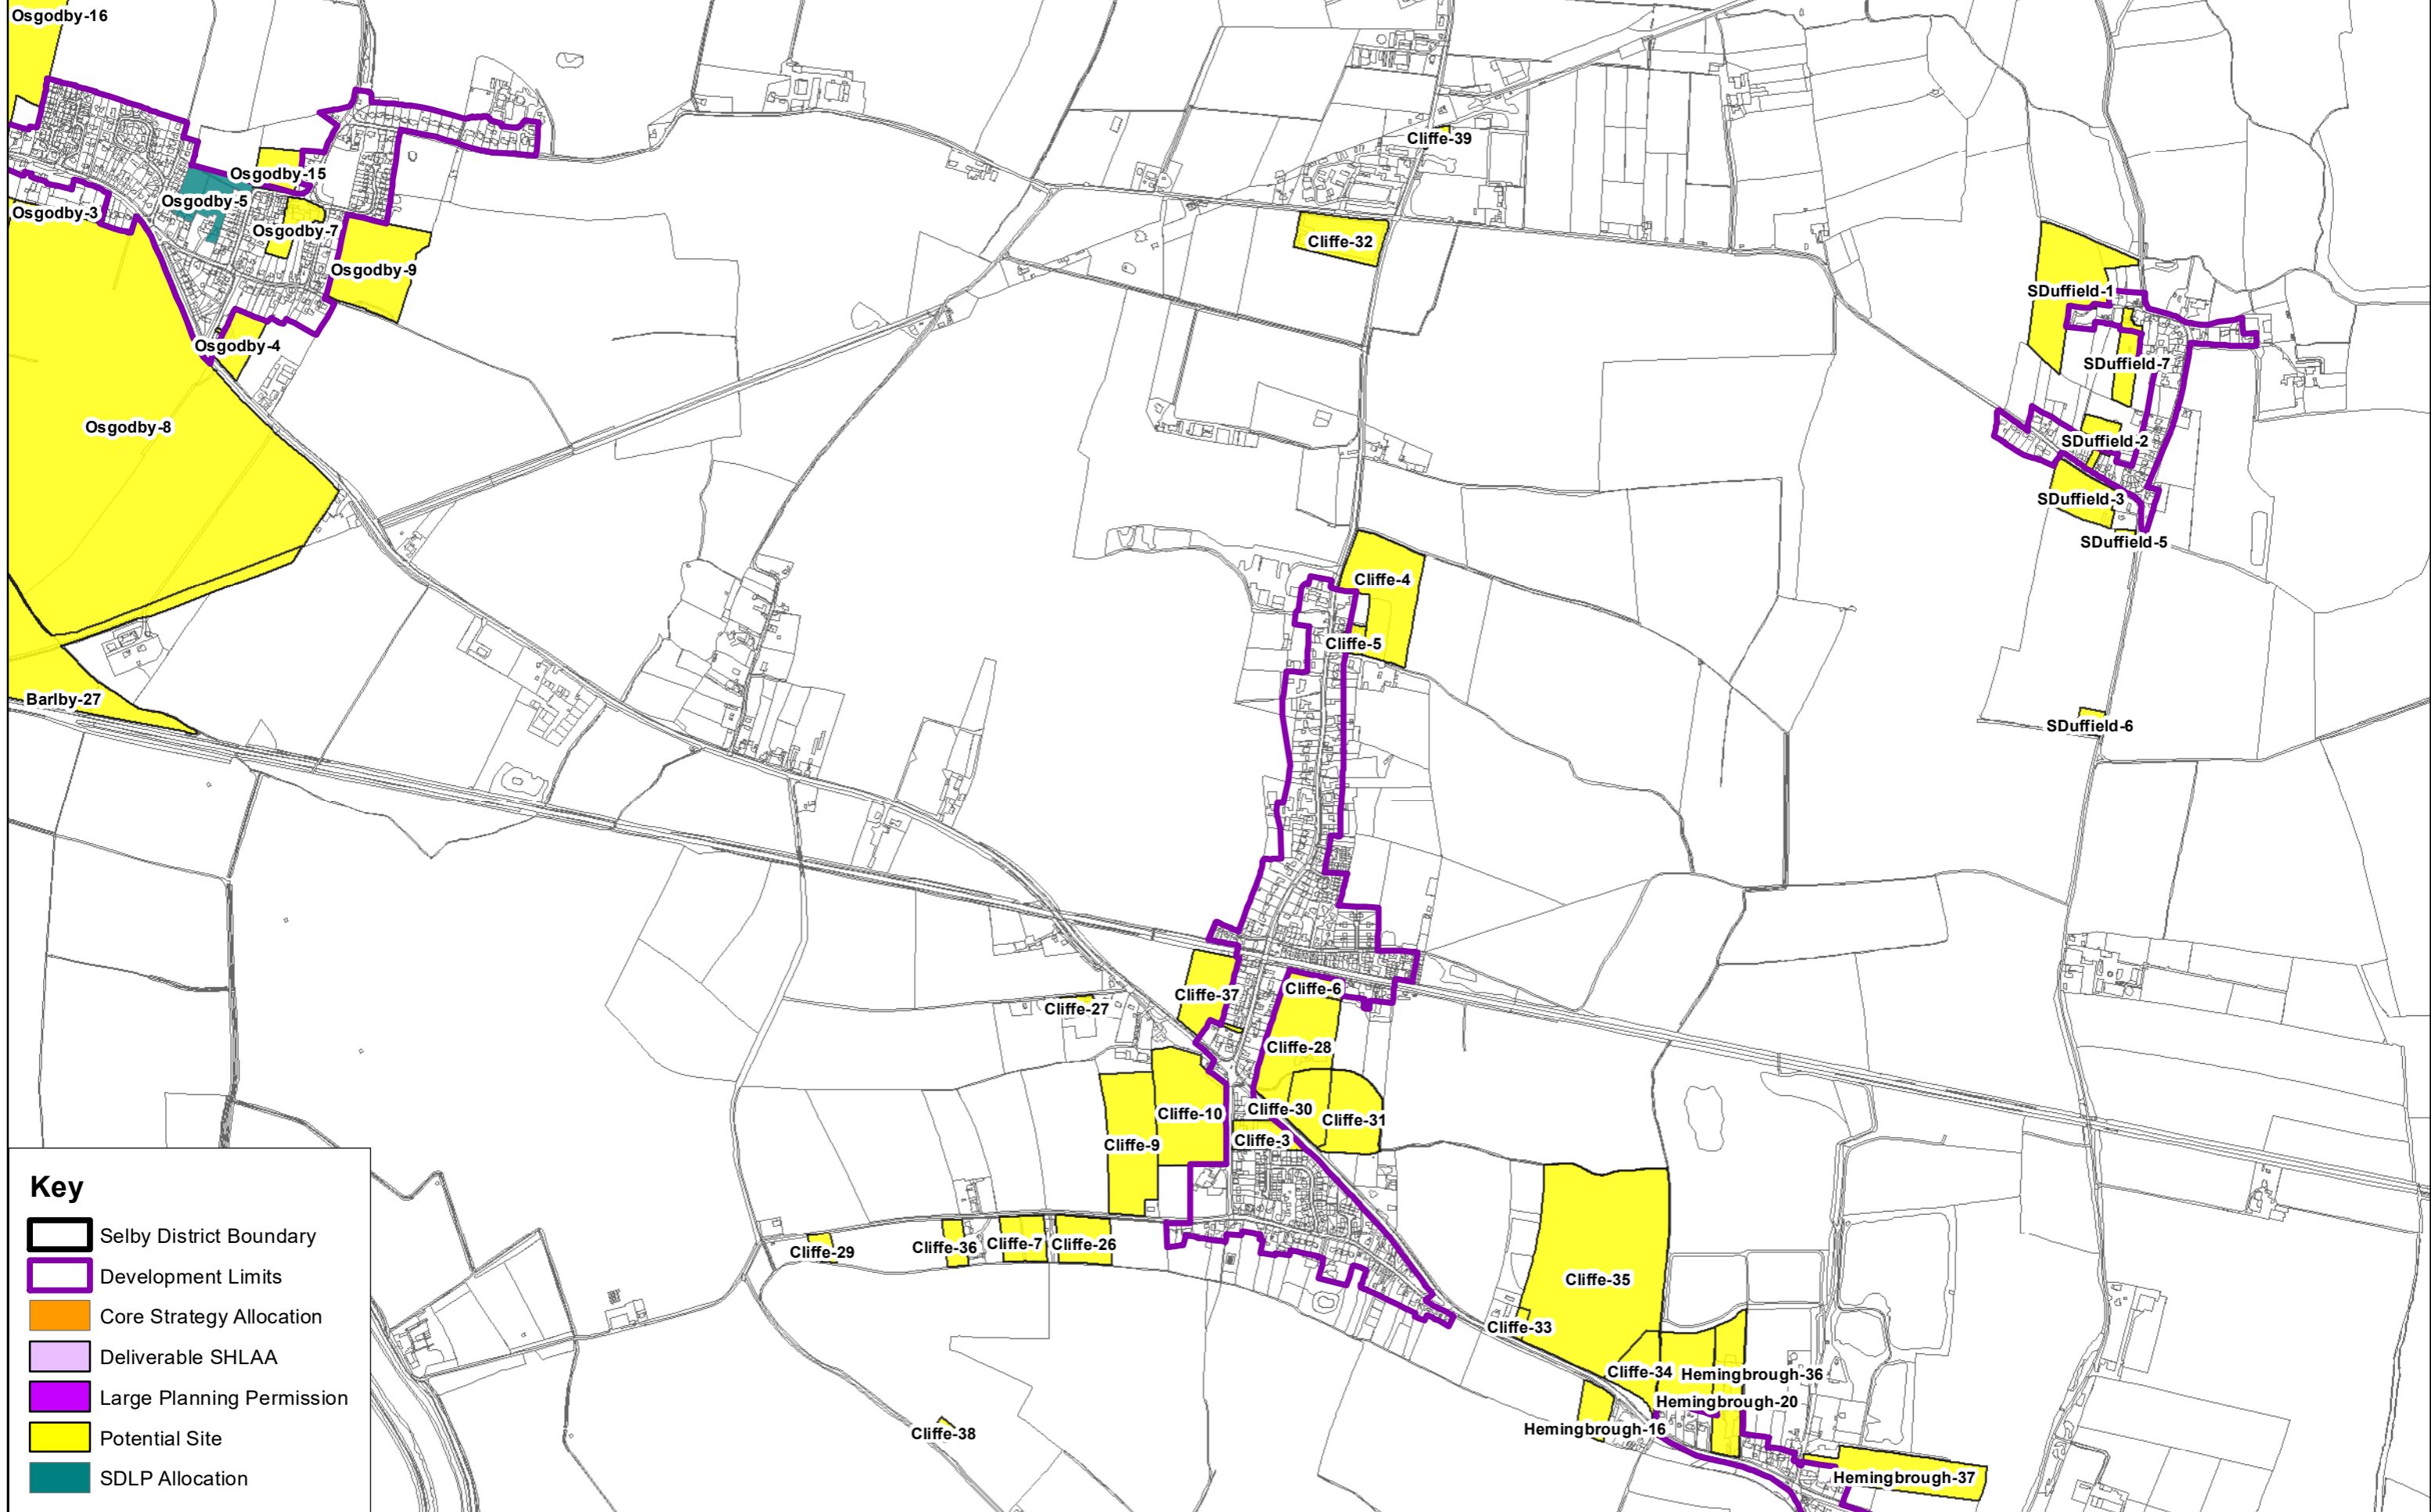

Church Fenton

Key

- Selby District Boundary
- Development Limits
- Core Strategy Allocation
- Deliverable SHLAA
- Large Planning Permission
- Potential Site
- SDLP Allocation

Cliffe

Key

- Selby District Boundary
- Development Limits
- Core Strategy Allocation
- Deliverable SHLAA
- Large Planning Permission
- Potential Site
- SDLP Allocation

Cliffe (Rural)

Key

-  Selby District Boundary
-  Development Limits
-  Core Strategy Allocation
-  Deliverable SHLAA
-  Large Planning Permission
-  Potential Site
-  SDLP Allocation

Cridling Stubbs

Key

- Selby District Boundary
- Development Limits
- Core Strategy Allocation
- Deliverable SHLAA
- Large Planning Permission
- Potential Site
- SDLP Allocation

Key

- Selby District Boundary
- Development Limits
- Core Strategy Allocation
- Deliverable SHLAA
- Large Planning Permission
- Potential Site
- SDLP Allocation

Eggborough

Key

- Selby District Boundary
- Development Limits
- Core Strategy Allocation
- Deliverable SHLAA
- Large Planning Permission
- Potential Site
- SDLP Allocation

Escrick

Key

- Selby District Boundary
- Development Limits
- Core Strategy Allocation
- Deliverable SHLAA
- Large Planning Permission
- Potential Site
- SDLP Allocation

Fairburn (Rural)

Key

-  Selby District Boundary
-  Development Limits
-  Core Strategy Allocation
-  Deliverable SHLAA
-  Large Planning Permission
-  Potential Site
-  SDLP Allocation