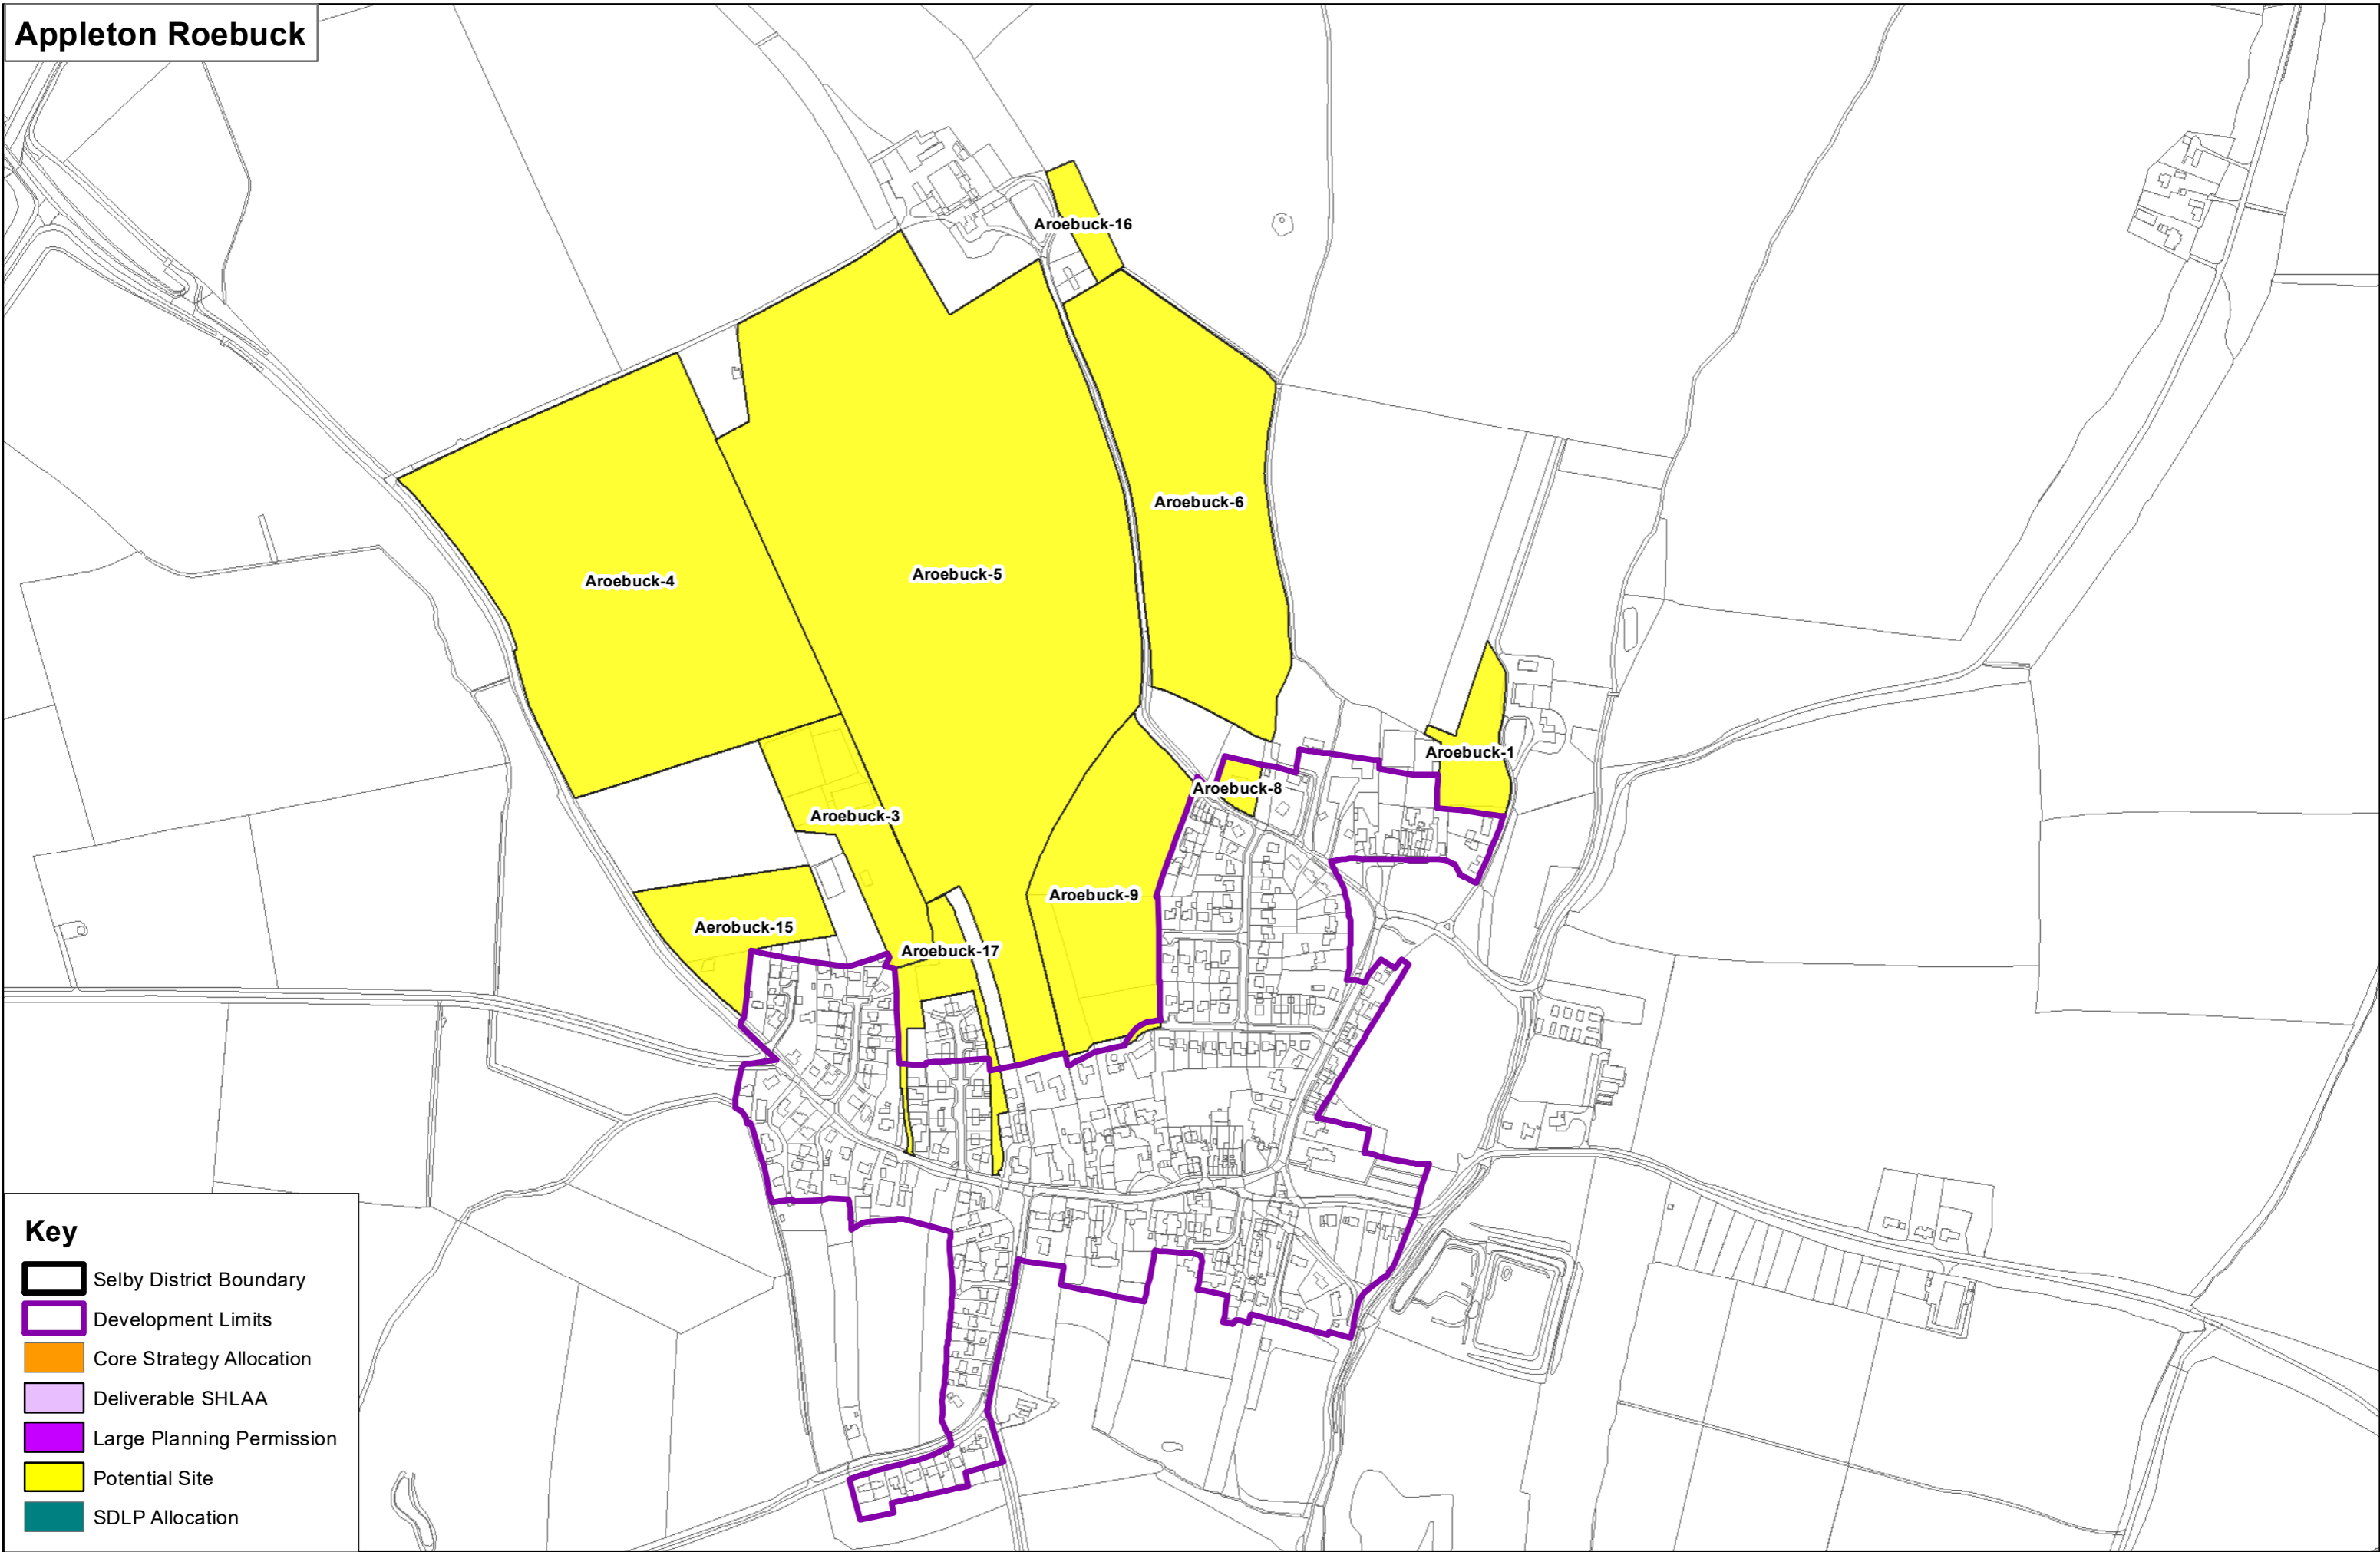

Appleton Roebuck

Key

- Selby District Boundary
- Development Limits
- Core Strategy Allocation
- Deliverable SHLAA
- Large Planning Permission
- Potential Site
- SDLP Allocation

Appleton Roebuck (Rural)

Key

- Selby District Boundary
- Development Limits
- Core Strategy Allocation
- Deliverable SHLAA
- Large Planning Permission
- Potential Site
- SDLP Allocation

Key

- Selby District Boundary
- Development Limits
- Core Strategy Allocation
- Deliverable SHLAA
- Large Planning Permission
- Potential Site
- SDLP Allocation

Key

-  Selby District Boundary
-  Development Limits
-  Core Strategy Allocation
-  Deliverable SHLAA
-  Large Planning Permission
-  Potential Site
-  SDLP Allocation

Key

- Selby District Boundary
- Development Limits
- Core Strategy Allocation
- Deliverable SHLAA
- Large Planning Permission
- Potential Site
- SDLP Allocation

Barlby (Rural)

Key

- Selby District Boundary
- Development Limits
- Core Strategy Allocation
- Deliverable SHLAA
- Large Planning Permission
- Potential Site
- SDLP Allocation

Barlow

Key

- Selby District Boundary
- Development Limits
- Core Strategy Allocation
- Deliverable SHLAA
- Large Planning Permission
- Potential Site
- SDLP Allocation