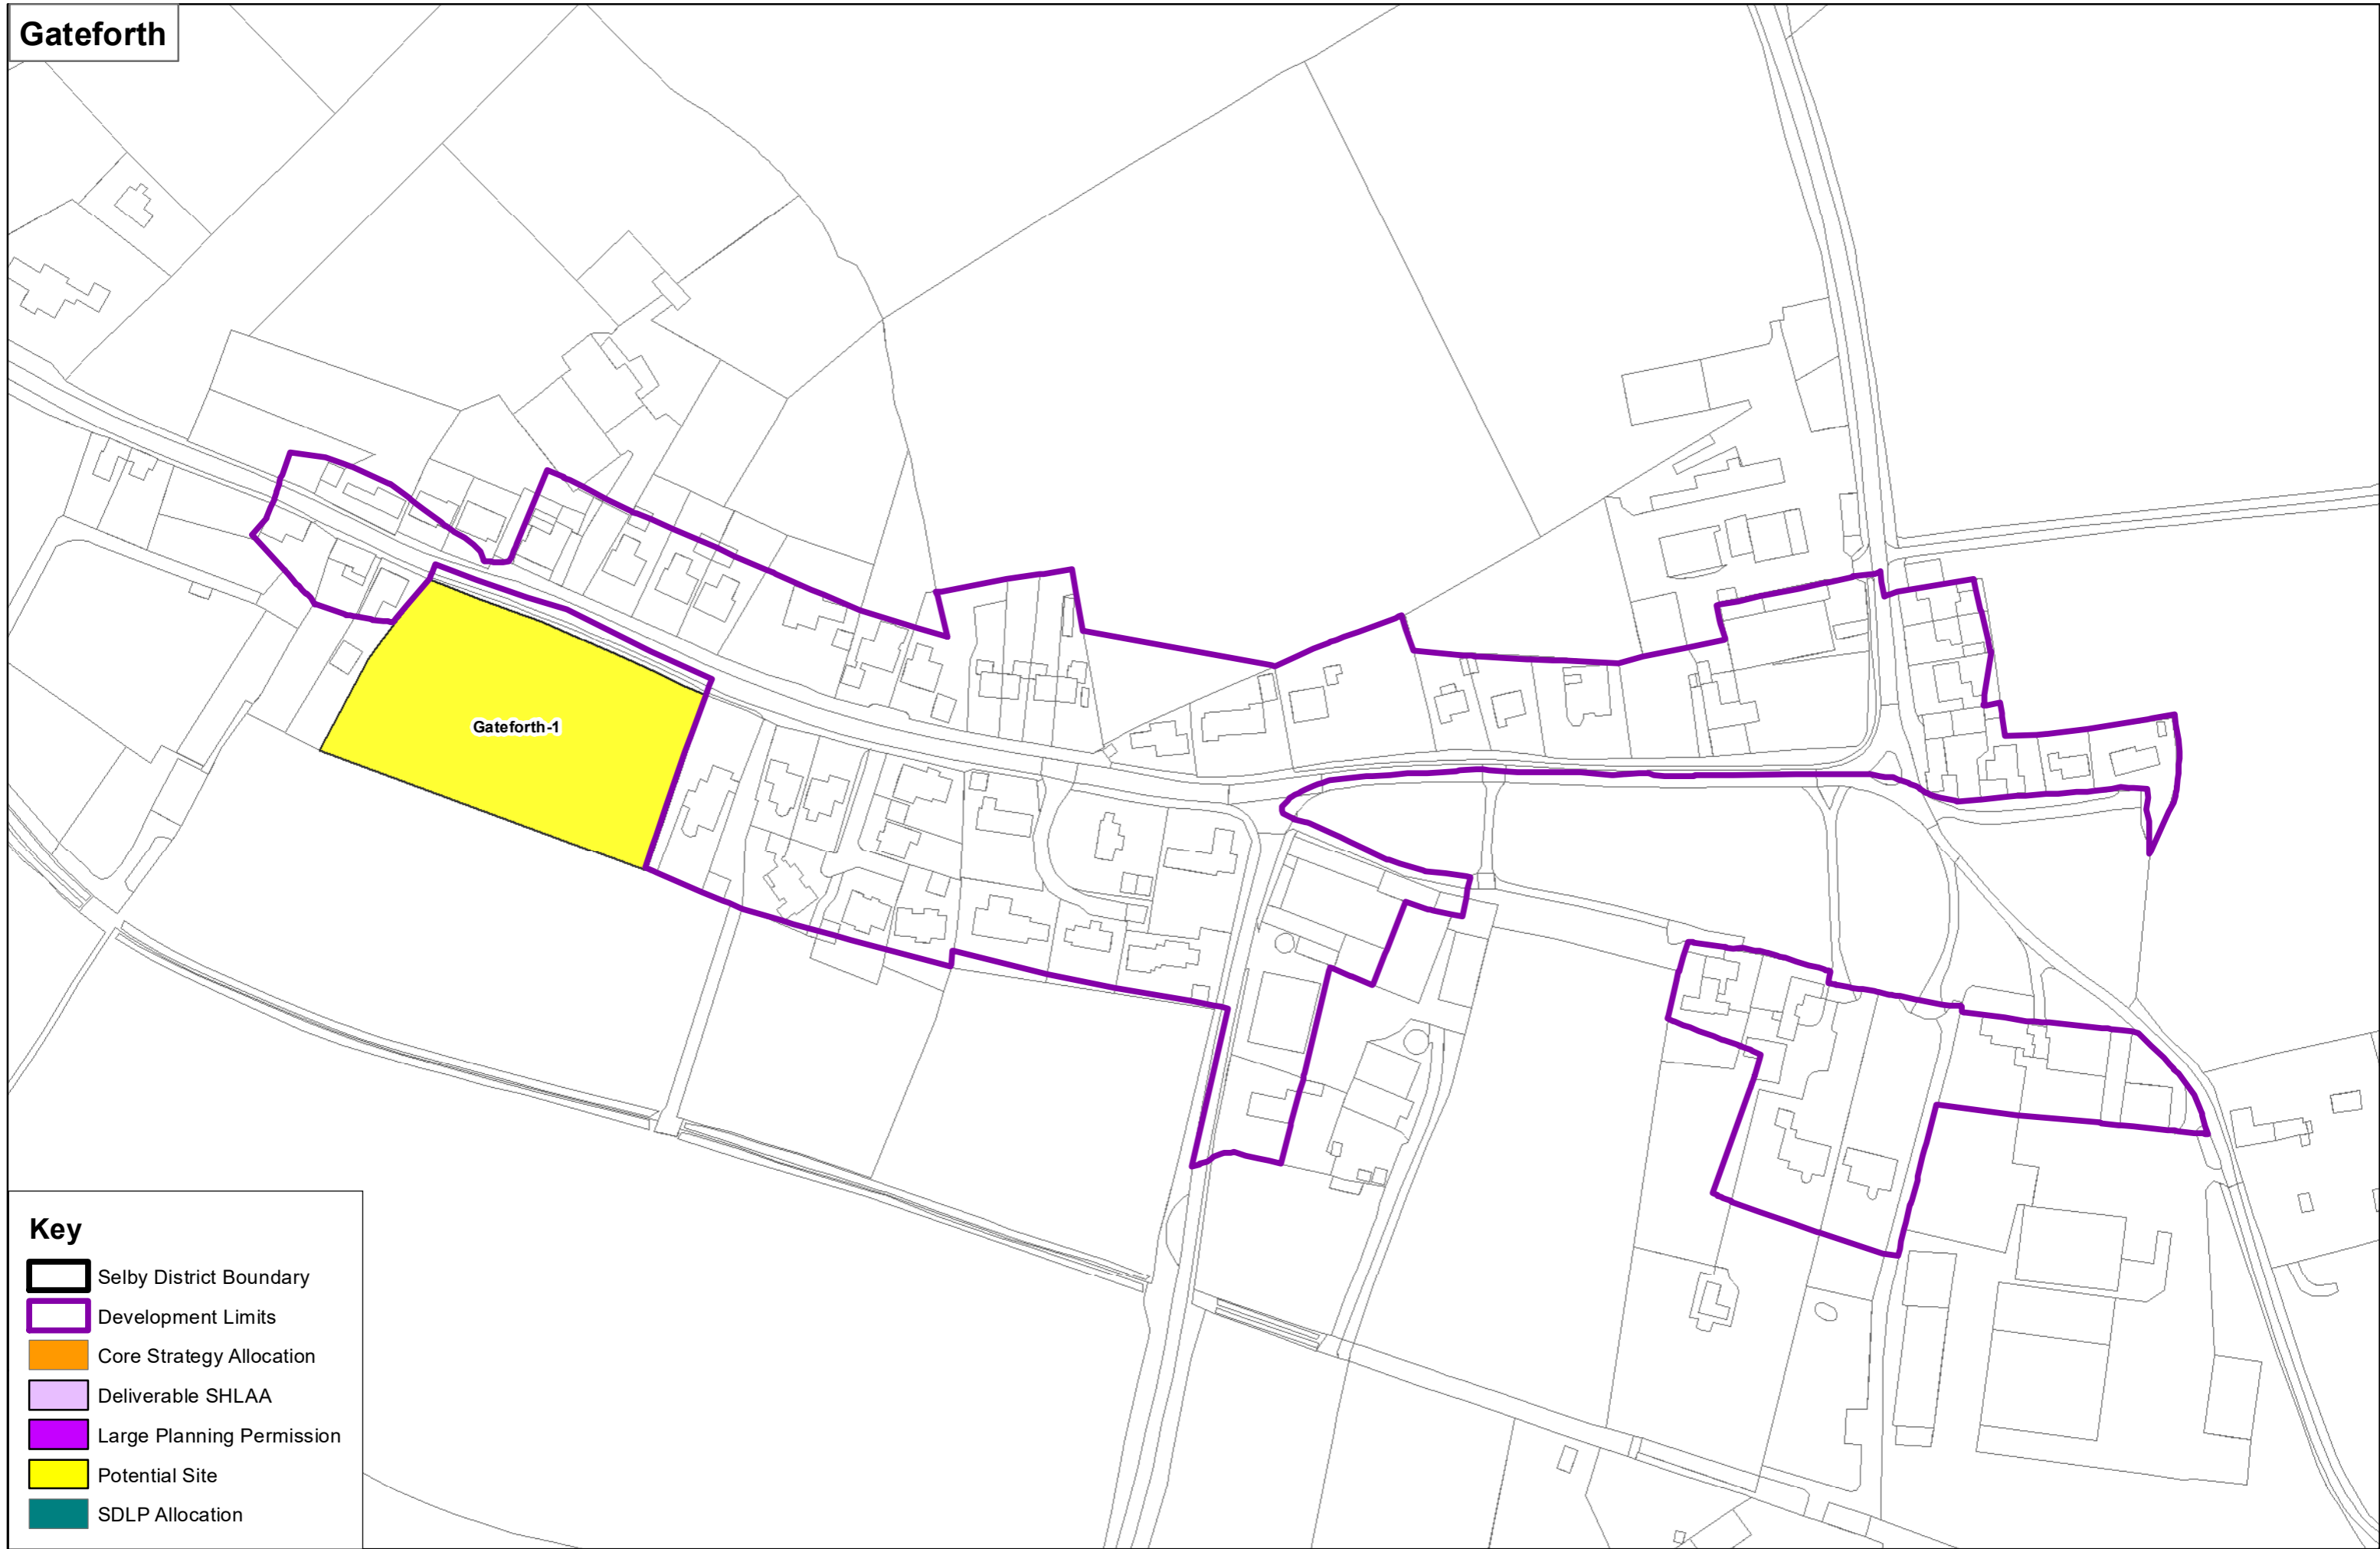

Key

- Selby District Boundary
- Development Limits
- Core Strategy Allocation
- Deliverable SHLAA
- Large Planning Permission
- Potential Site
- SDLP Allocation

Eggborough

Key

- Selby District Boundary
- Development Limits
- Core Strategy Allocation
- Deliverable SHLAA
- Large Planning Permission
- Potential Site
- SDLP Allocation

Escrick

Key

- Selby District Boundary
- Development Limits
- Core Strategy Allocation
- Deliverable SHLAA
- Large Planning Permission
- Potential Site
- SDLP Allocation

Fairburn (Rural)

Key

-  Selby District Boundary
-  Development Limits
-  Core Strategy Allocation
-  Deliverable SHLAA
-  Large Planning Permission
-  Potential Site
-  SDLP Allocation

Gateforth

Key

-  Selby District Boundary
-  Development Limits
-  Core Strategy Allocation
-  Deliverable SHLAA
-  Large Planning Permission
-  Potential Site
-  SDLP Allocation

Great Heck

Key

-  Selby District Boundary
-  Development Limits
-  Core Strategy Allocation
-  Deliverable SHLAA
-  Large Planning Permission
-  Potential Site
-  SDLP Allocation