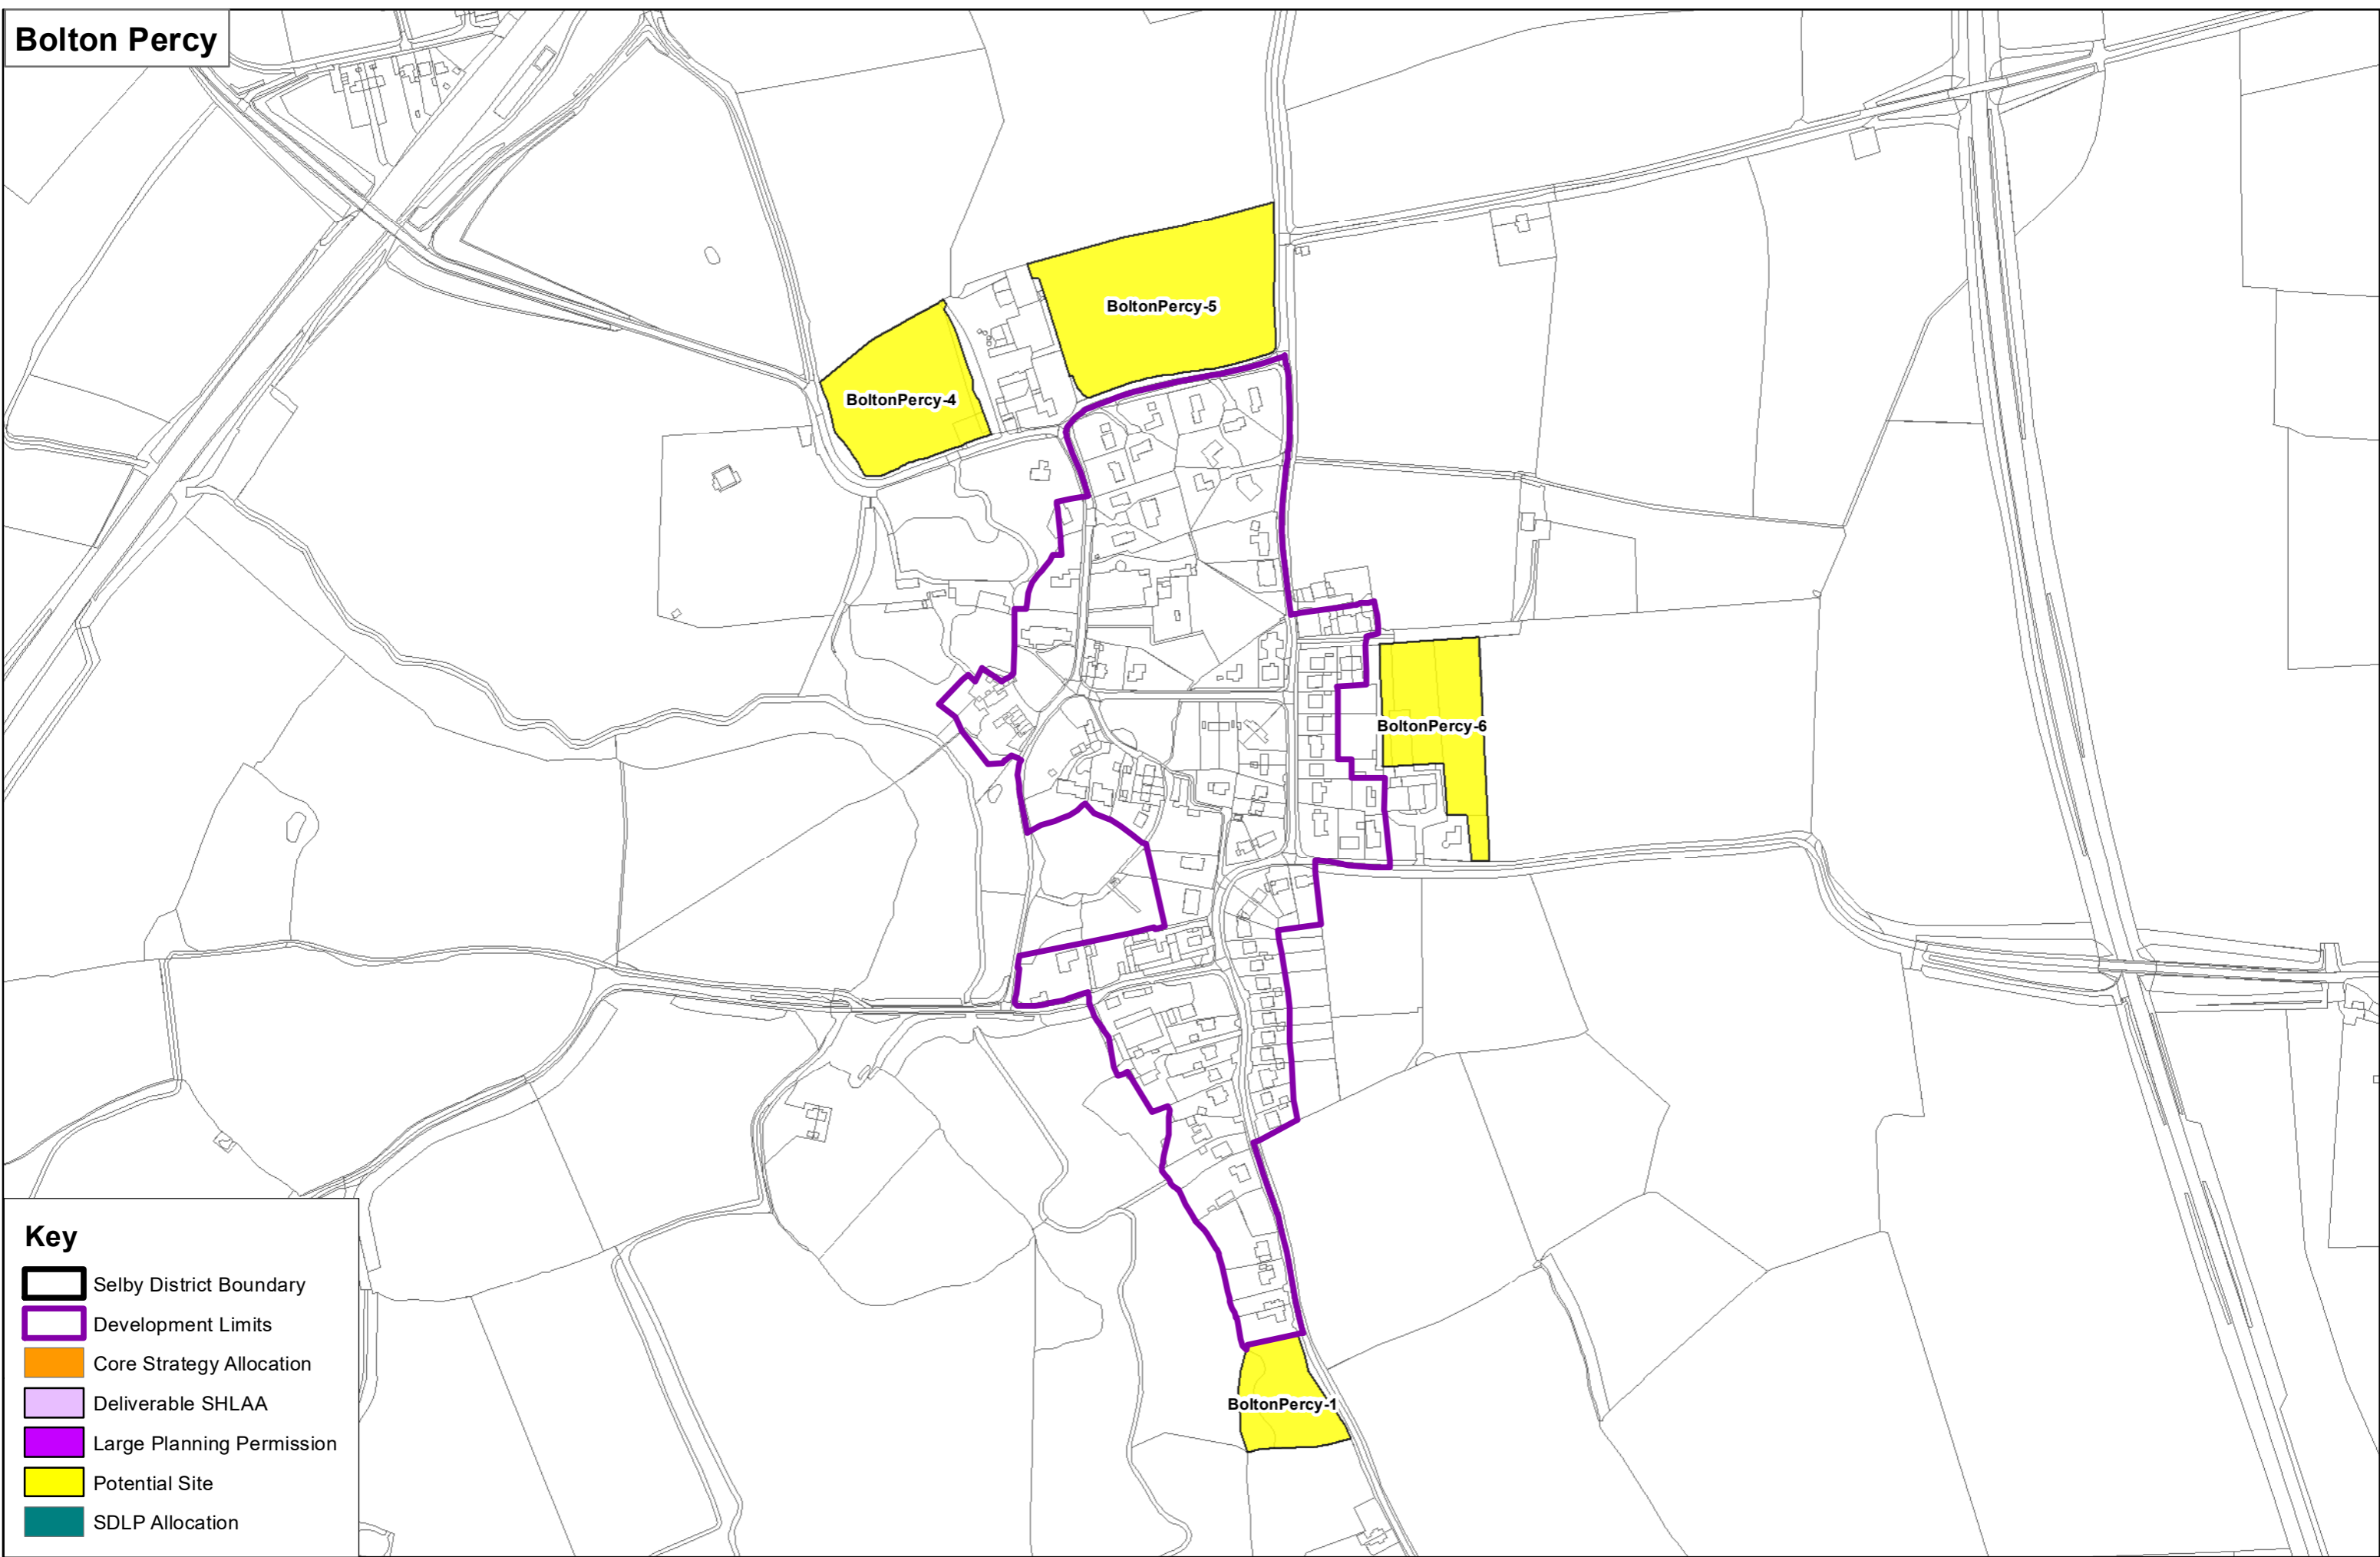

Key

- Selby District Boundary
- Development Limits
- Core Strategy Allocation
- Deliverable SHLAA
- Large Planning Permission
- Potential Site
- SDLP Allocation

Biggin

Key

-  Selby District Boundary
-  Development Limits
-  Core Strategy Allocation
-  Deliverable SHLAA
-  Large Planning Permission
-  Potential Site
-  SDLP Allocation

Key

- Selby District Boundary
- Development Limits
- Core Strategy Allocation
- Deliverable SHLAA
- Large Planning Permission
- Potential Site
- SDLP Allocation

Key

- Selby District Boundary
- Development Limits
- Core Strategy Allocation
- Deliverable SHLAA
- Large Planning Permission
- Potential Site
- SDLP Allocation

Bolton Percy

Key

- Selby District Boundary
- Development Limits
- Core Strategy Allocation
- Deliverable SHLAA
- Large Planning Permission
- Potential Site
- SDLP Allocation

Brotherton

Key

- Selby District Boundary
- Development Limits
- Core Strategy Allocation
- Deliverable SHLAA
- Large Planning Permission
- Potential Site
- SDLP Allocation

Key

- Selby District Boundary
- Development Limits
- Core Strategy Allocation
- Deliverable SHLAA
- Large Planning Permission
- Potential Site
- SDLP Allocation

Burton Salmon

- Key**
- Selby District Boundary
 - Development Limits
 - Core Strategy Allocation
 - Deliverable SHLAA
 - Large Planning Permission
 - Potential Site
 - SDLP Allocation