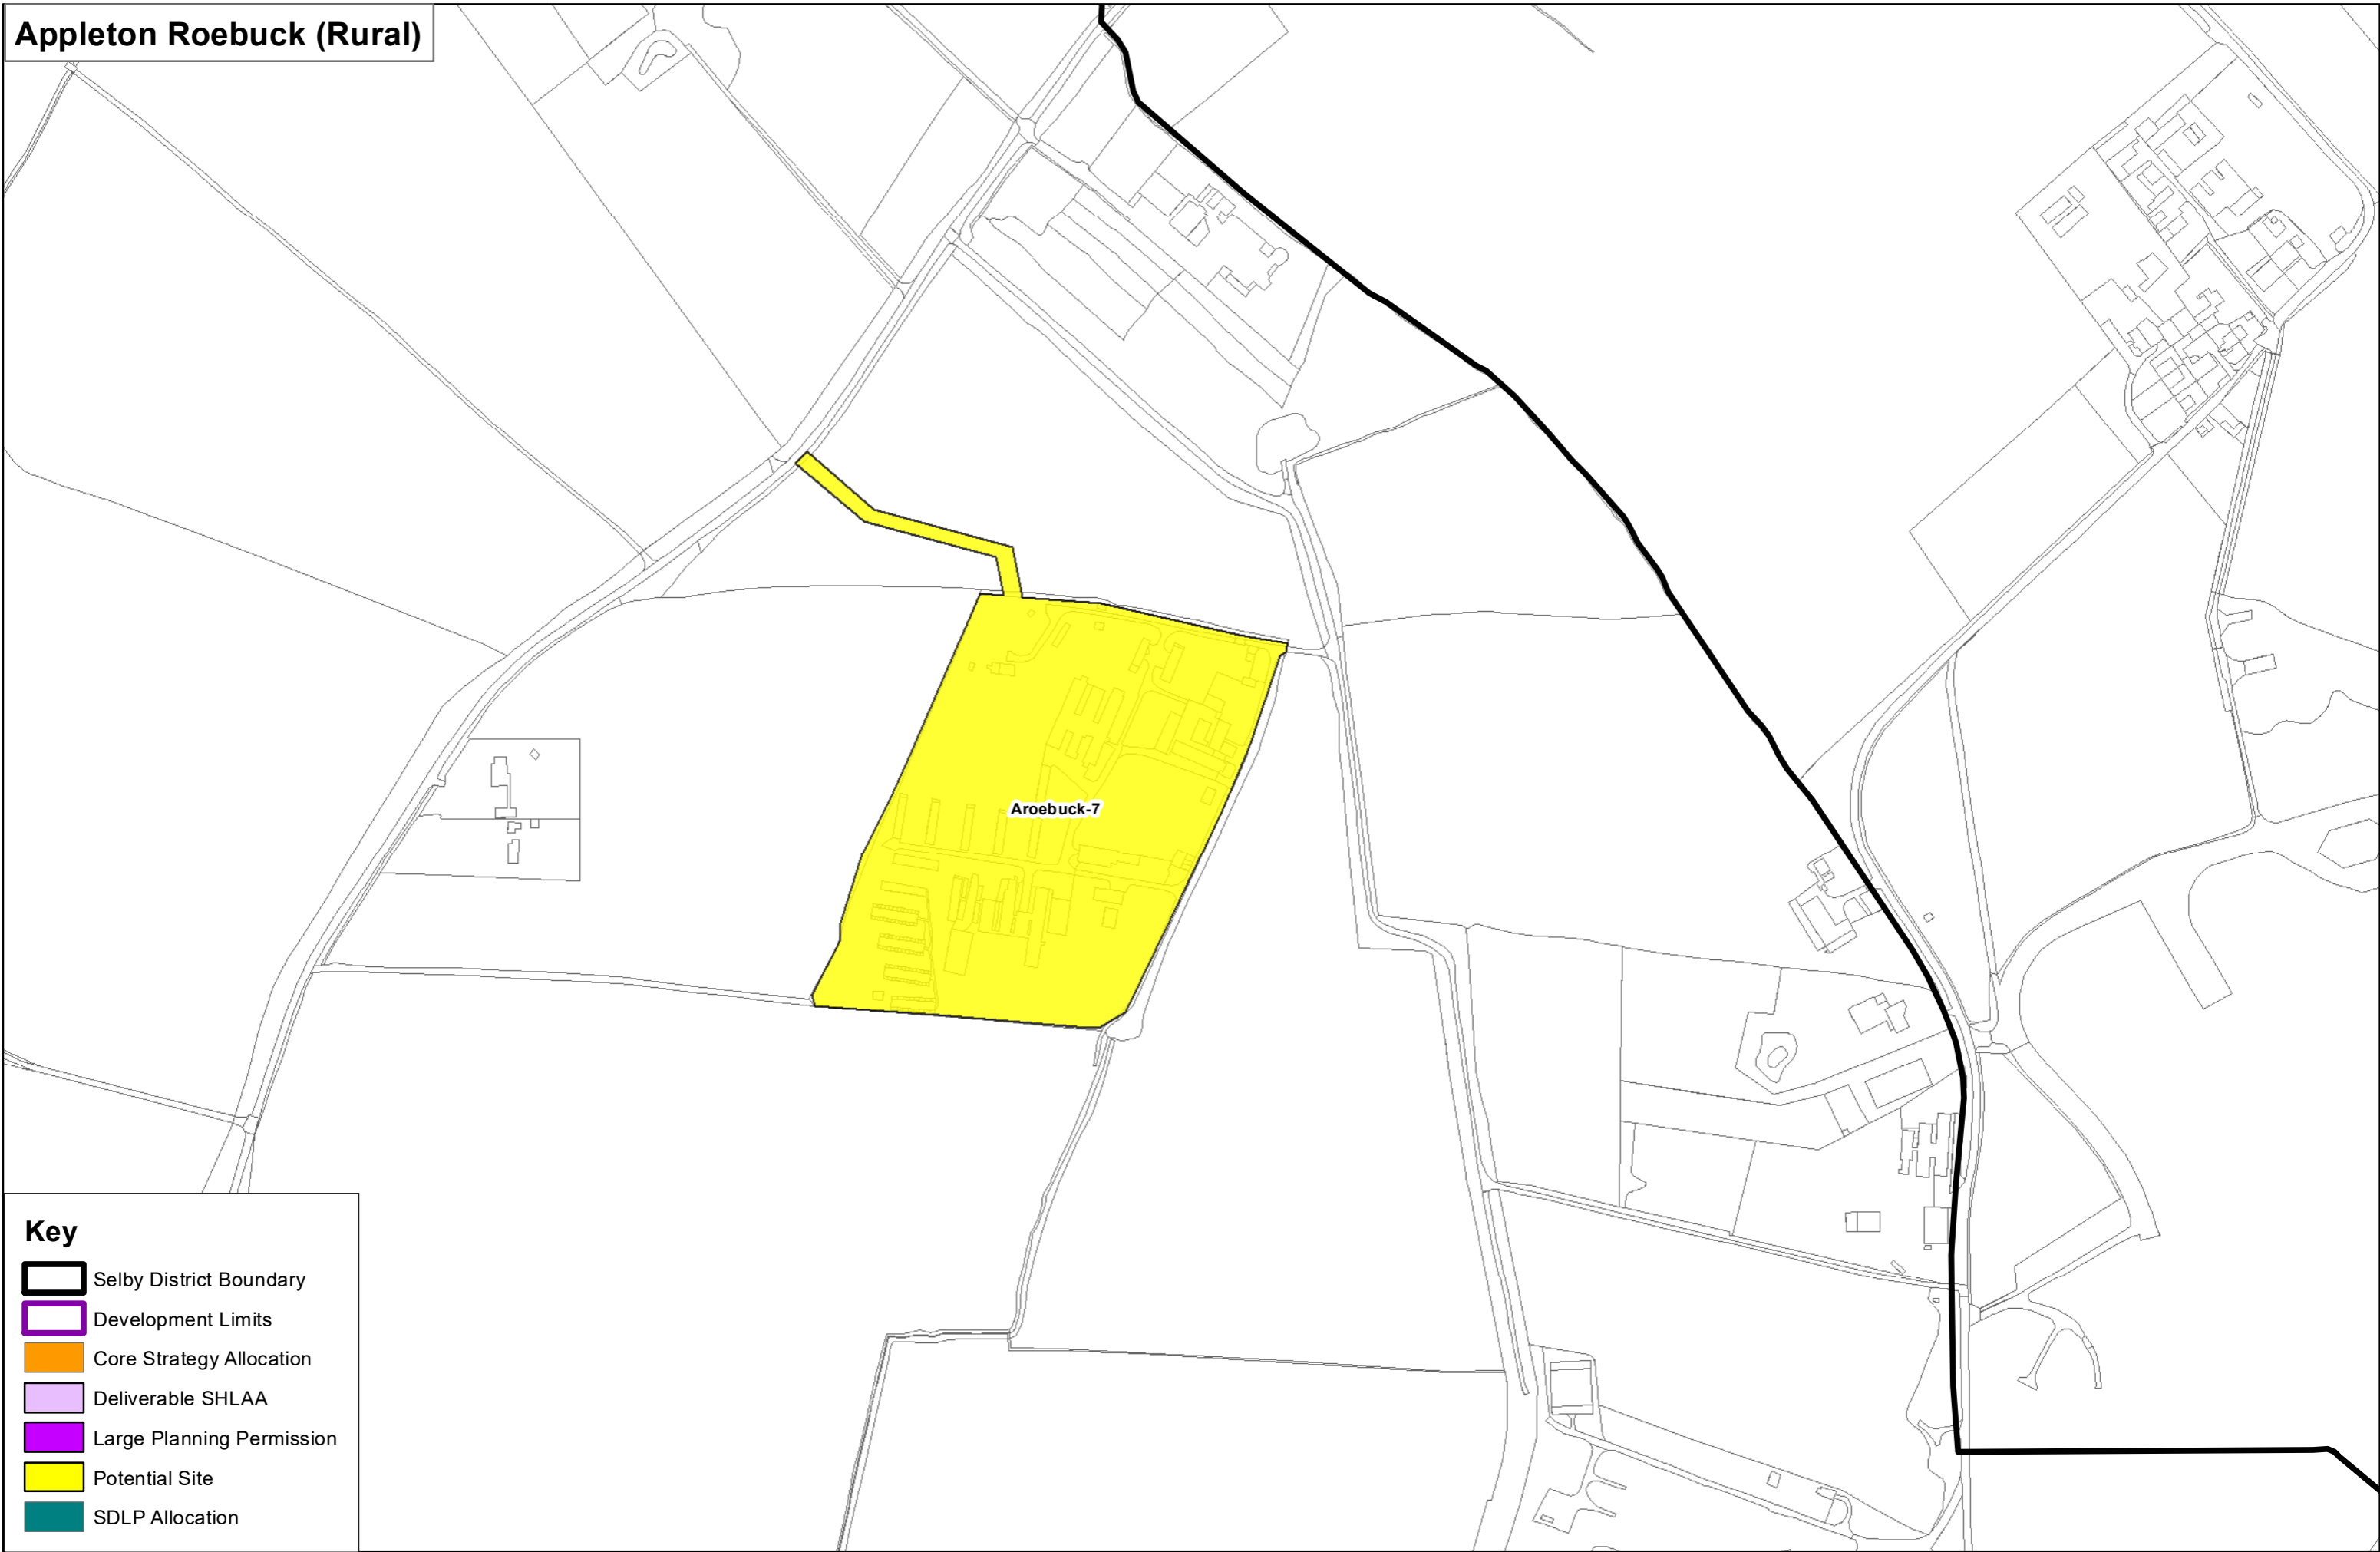

Appleton Roebuck

Key

- Selby District Boundary
- Development Limits
- Core Strategy Allocation
- Deliverable SHLAA
- Large Planning Permission
- Potential Site
- SDLP Allocation

Appleton Roebuck (Rural)

Key

- Selby District Boundary
- Development Limits
- Core Strategy Allocation
- Deliverable SHLAA
- Large Planning Permission
- Potential Site
- SDLP Allocation

Key

- Selby District Boundary
- Development Limits
- Core Strategy Allocation
- Deliverable SHLAA
- Large Planning Permission
- Potential Site
- SDLP Allocation

Key

-  Selby District Boundary
-  Development Limits
-  Core Strategy Allocation
-  Deliverable SHLAA
-  Large Planning Permission
-  Potential Site
-  SDLP Allocation

Key

- Selby District Boundary
- Development Limits
- Core Strategy Allocation
- Deliverable SHLAA
- Large Planning Permission
- Potential Site
- SDLP Allocation