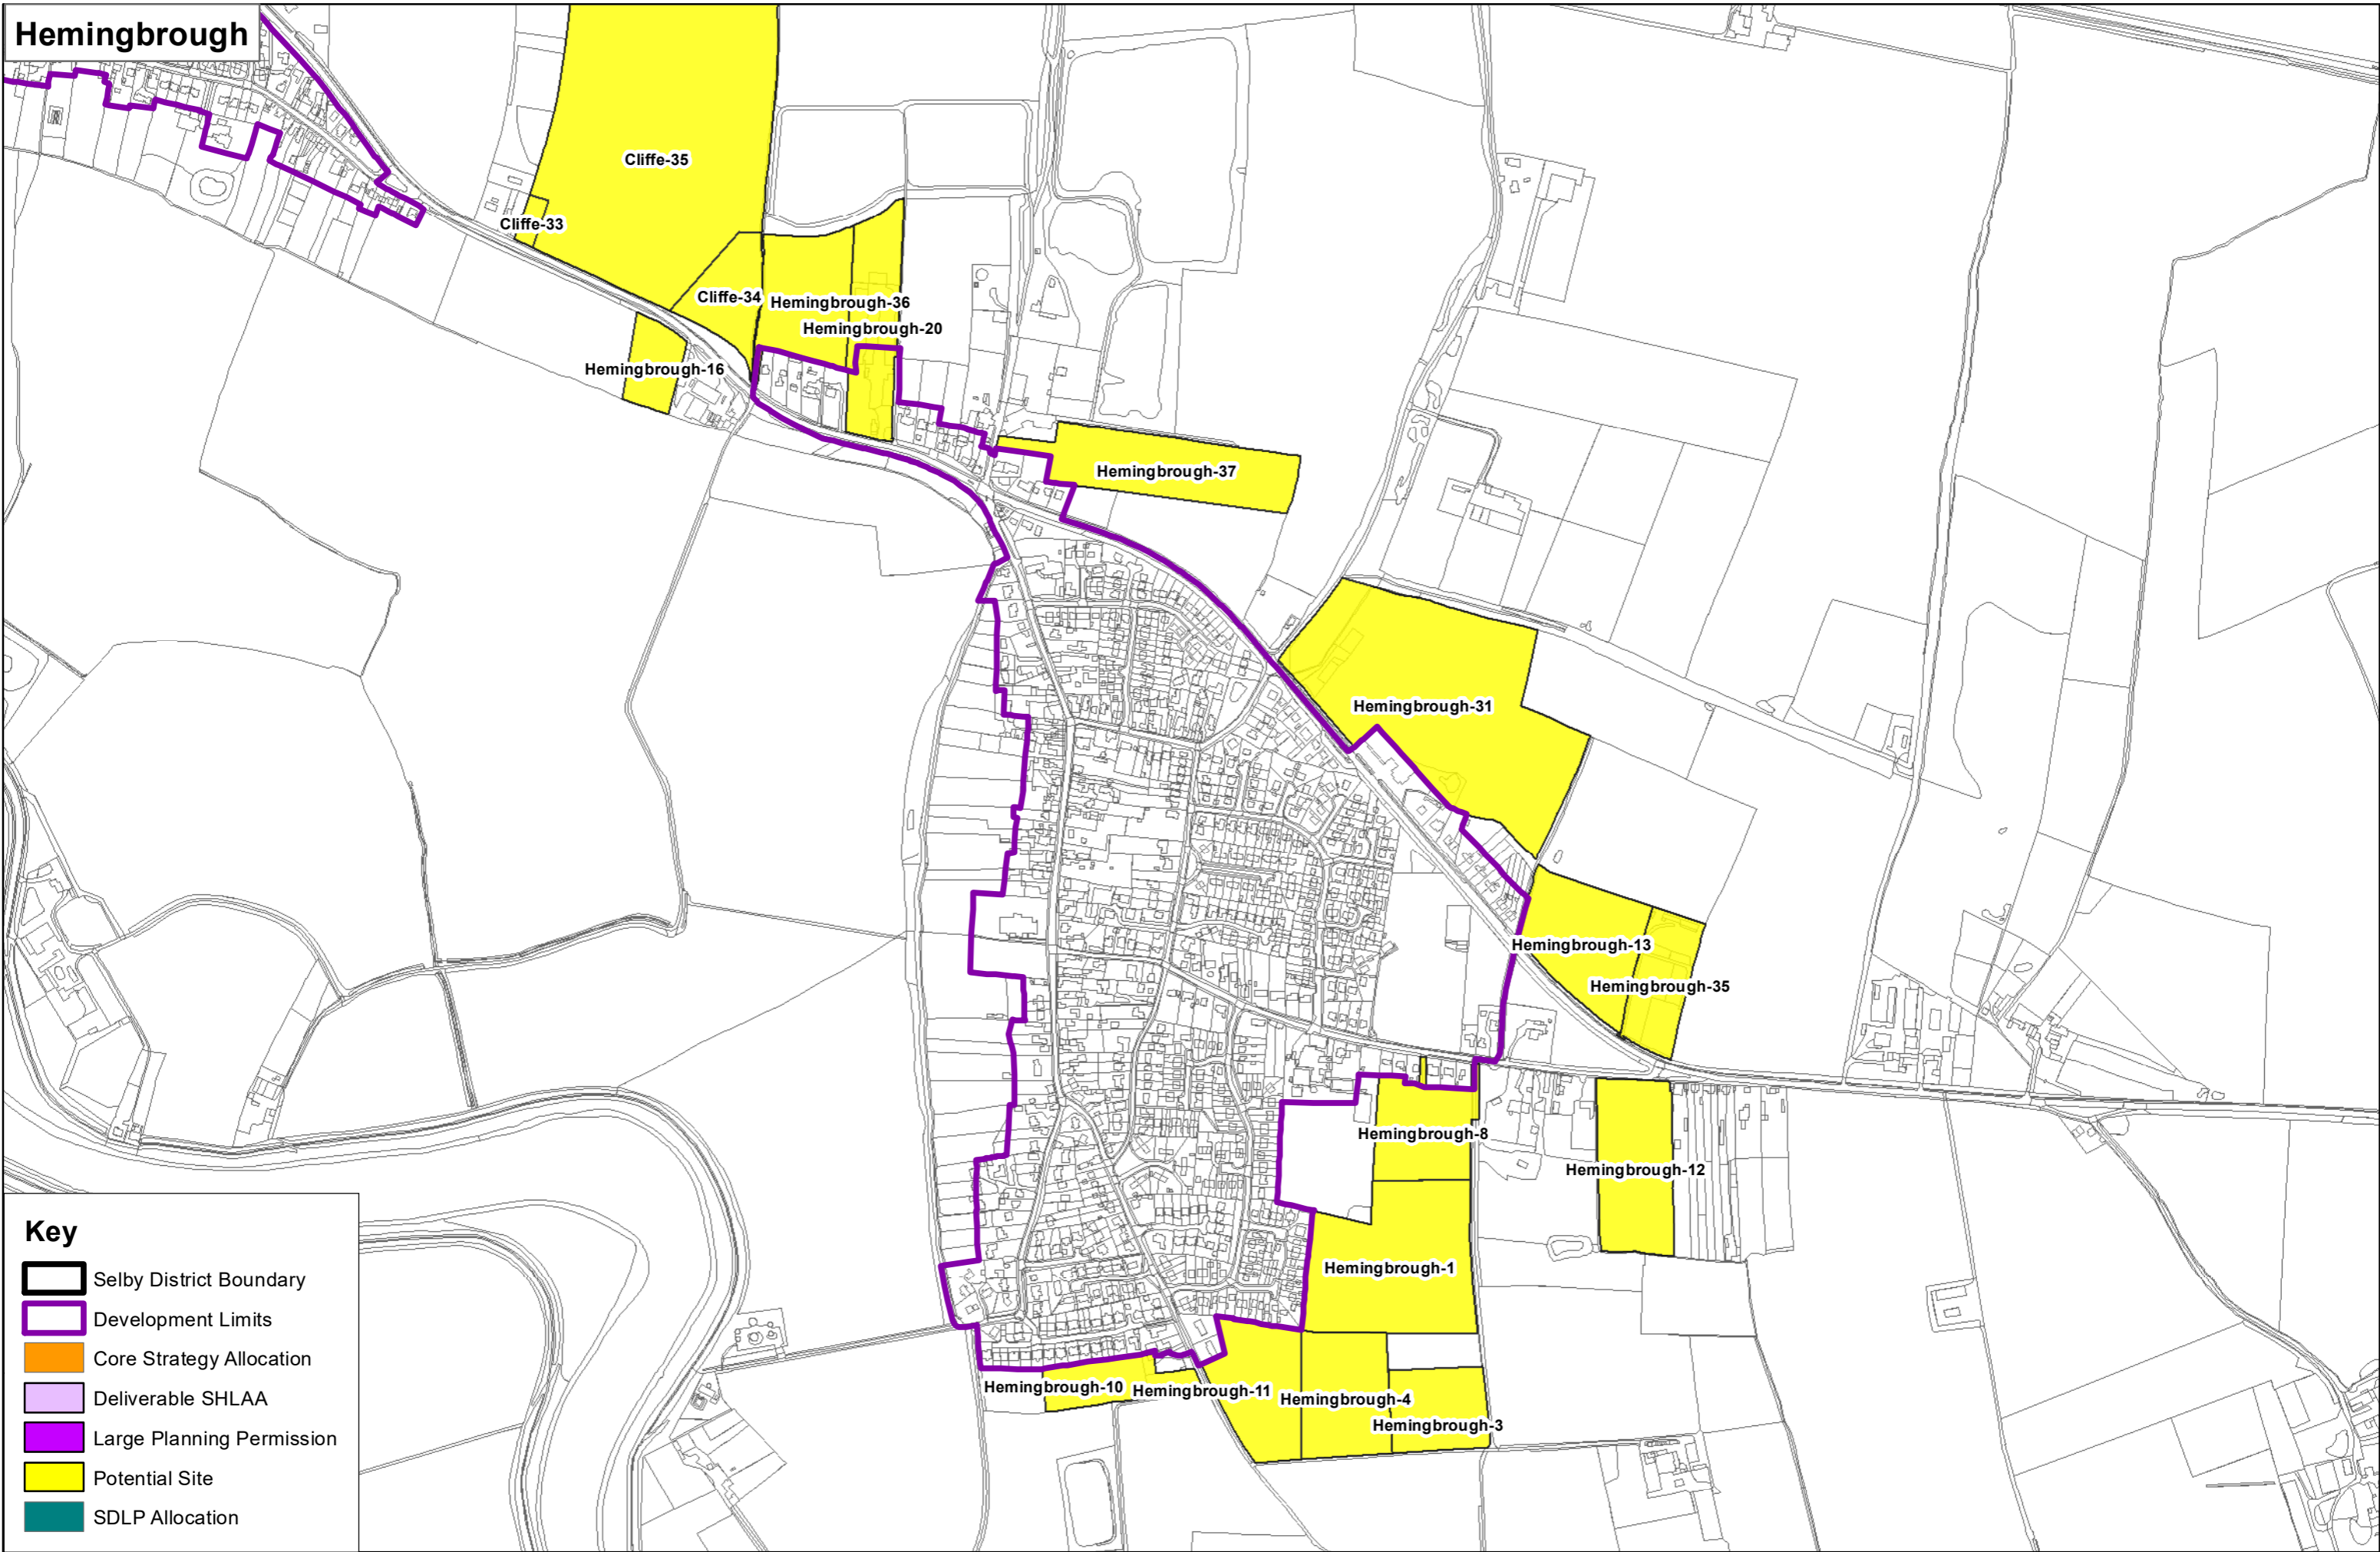

Escrick

Key

- Selby District Boundary
- Development Limits
- Core Strategy Allocation
- Deliverable SHLAA
- Large Planning Permission
- Potential Site
- SDLP Allocation

Fairburn (Rural)

Key

-  Selby District Boundary
-  Development Limits
-  Core Strategy Allocation
-  Deliverable SHLAA
-  Large Planning Permission
-  Potential Site
-  SDLP Allocation

Gateforth

Key

-  Selby District Boundary
-  Development Limits
-  Core Strategy Allocation
-  Deliverable SHLAA
-  Large Planning Permission
-  Potential Site
-  SDLP Allocation

Great Heck

Key

-  Selby District Boundary
-  Development Limits
-  Core Strategy Allocation
-  Deliverable SHLAA
-  Large Planning Permission
-  Potential Site
-  SDLP Allocation

Key

-  Selby District Boundary
-  Development Limits
-  Core Strategy Allocation
-  Deliverable SHLAA
-  Large Planning Permission
-  Potential Site
-  SDLP Allocation

Hemingbrough

Key

- Selby District Boundary
- Development Limits
- Core Strategy Allocation
- Deliverable SHLAA
- Large Planning Permission
- Potential Site
- SDLP Allocation