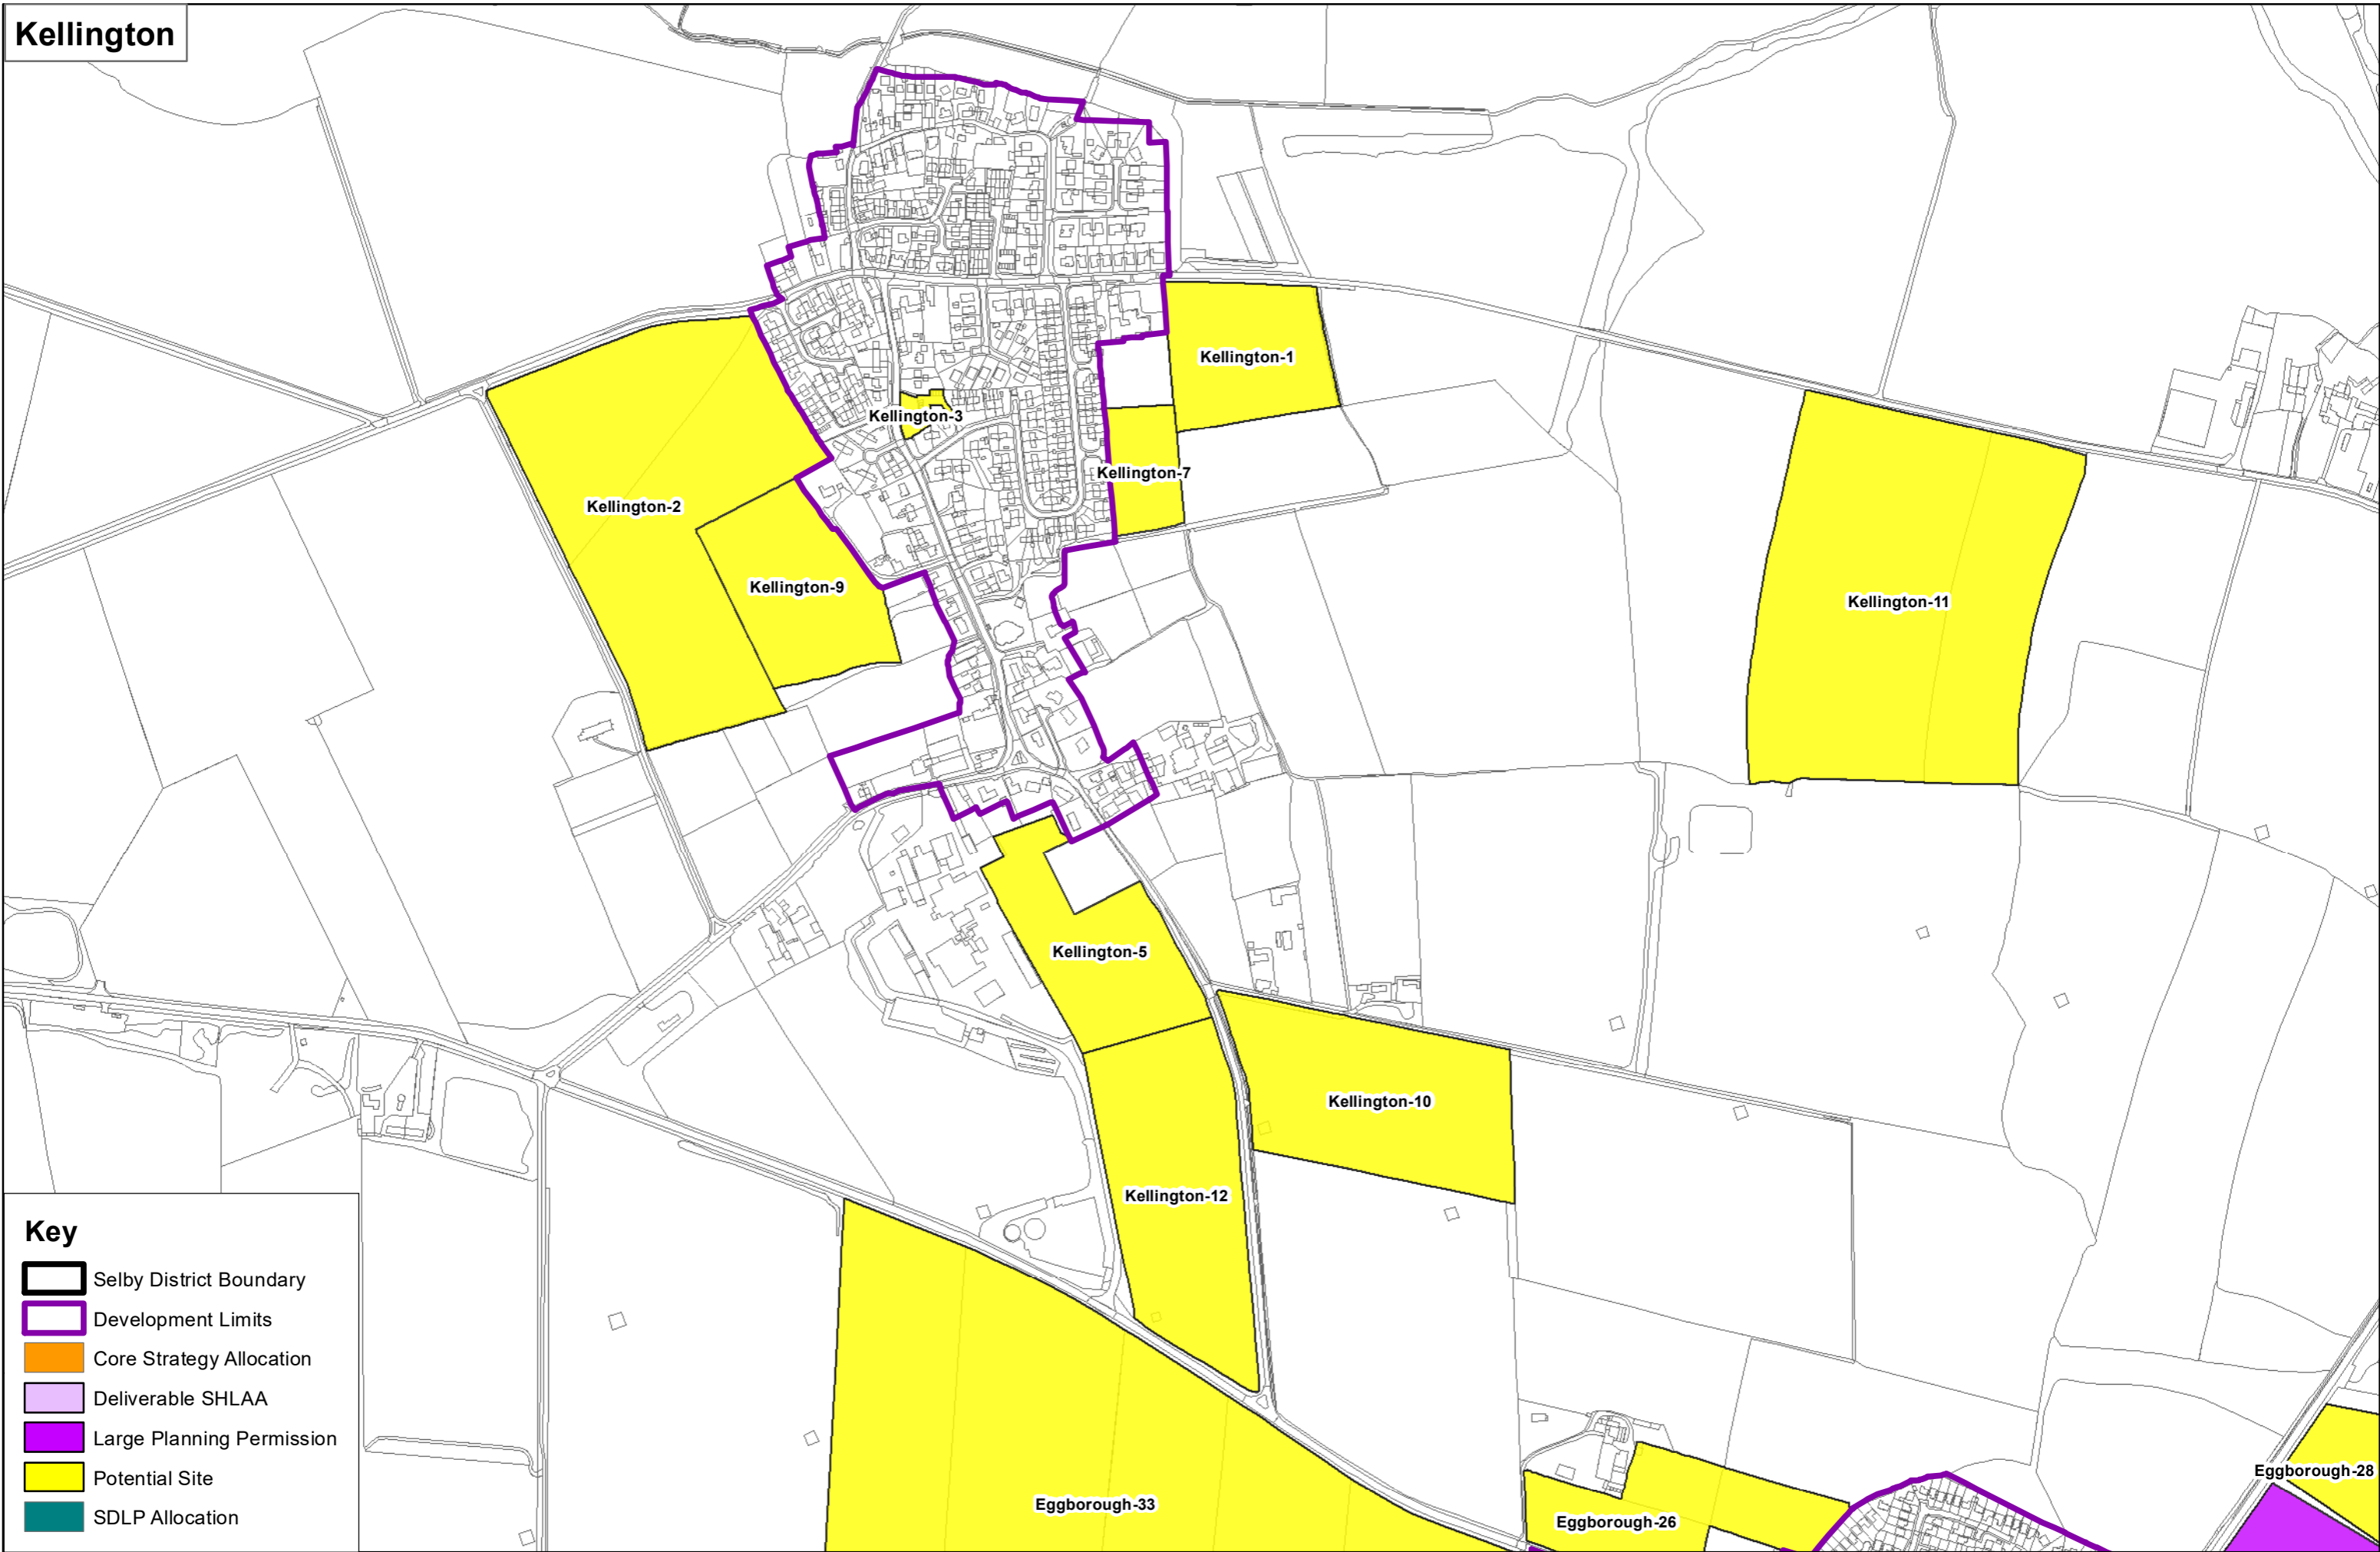

Kellington

Key

- Selby District Boundary
- Development Limits
- Core Strategy Allocation
- Deliverable SHLAA
- Large Planning Permission
- Potential Site
- SDLP Allocation