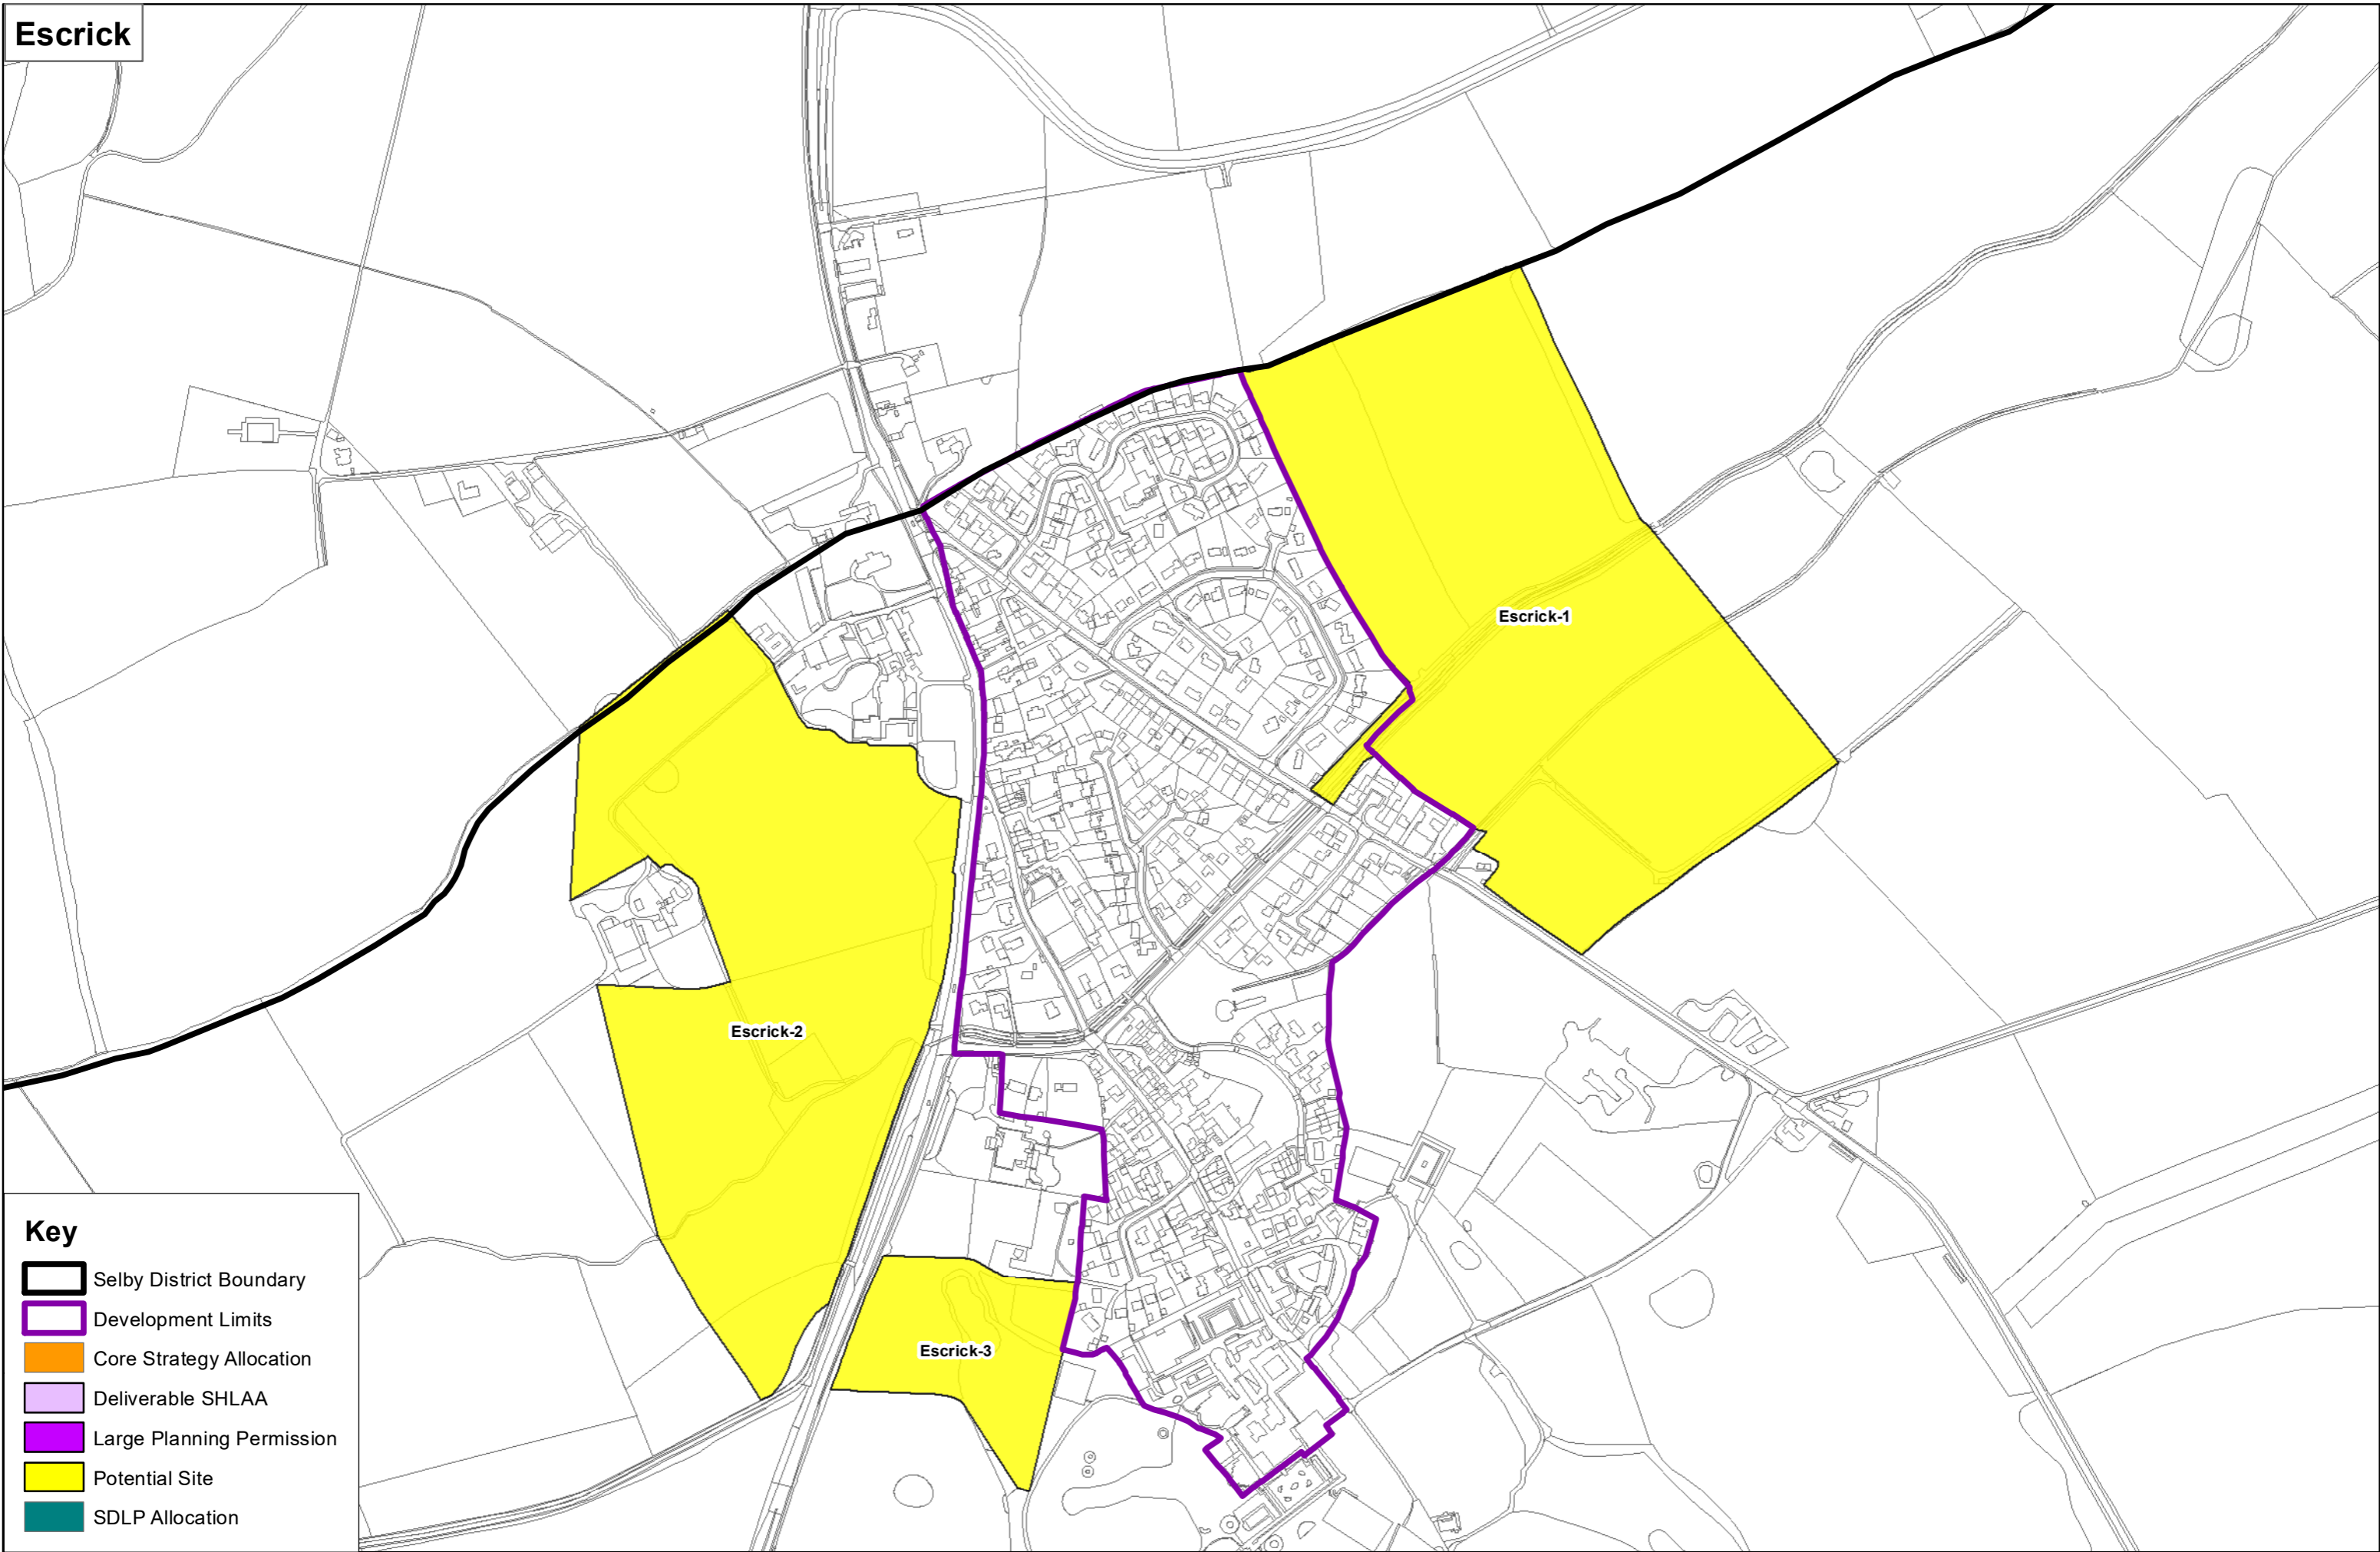

Key

- Selby District Boundary
- Development Limits
- Core Strategy Allocation
- Deliverable SHLAA
- Large Planning Permission
- Potential Site
- SDLP Allocation

Eggborough

Key

- Selby District Boundary
- Development Limits
- Core Strategy Allocation
- Deliverable SHLAA
- Large Planning Permission
- Potential Site
- SDLP Allocation

Escrick

Key

- Selby District Boundary
- Development Limits
- Core Strategy Allocation
- Deliverable SHLAA
- Large Planning Permission
- Potential Site
- SDLP Allocation

Fairburn (Rural)

Key

-  Selby District Boundary
-  Development Limits
-  Core Strategy Allocation
-  Deliverable SHLAA
-  Large Planning Permission
-  Potential Site
-  SDLP Allocation

Gateforth

Key

-  Selby District Boundary
-  Development Limits
-  Core Strategy Allocation
-  Deliverable SHLAA
-  Large Planning Permission
-  Potential Site
-  SDLP Allocation

Great Heck

Key

-  Selby District Boundary
-  Development Limits
-  Core Strategy Allocation
-  Deliverable SHLAA
-  Large Planning Permission
-  Potential Site
-  SDLP Allocation