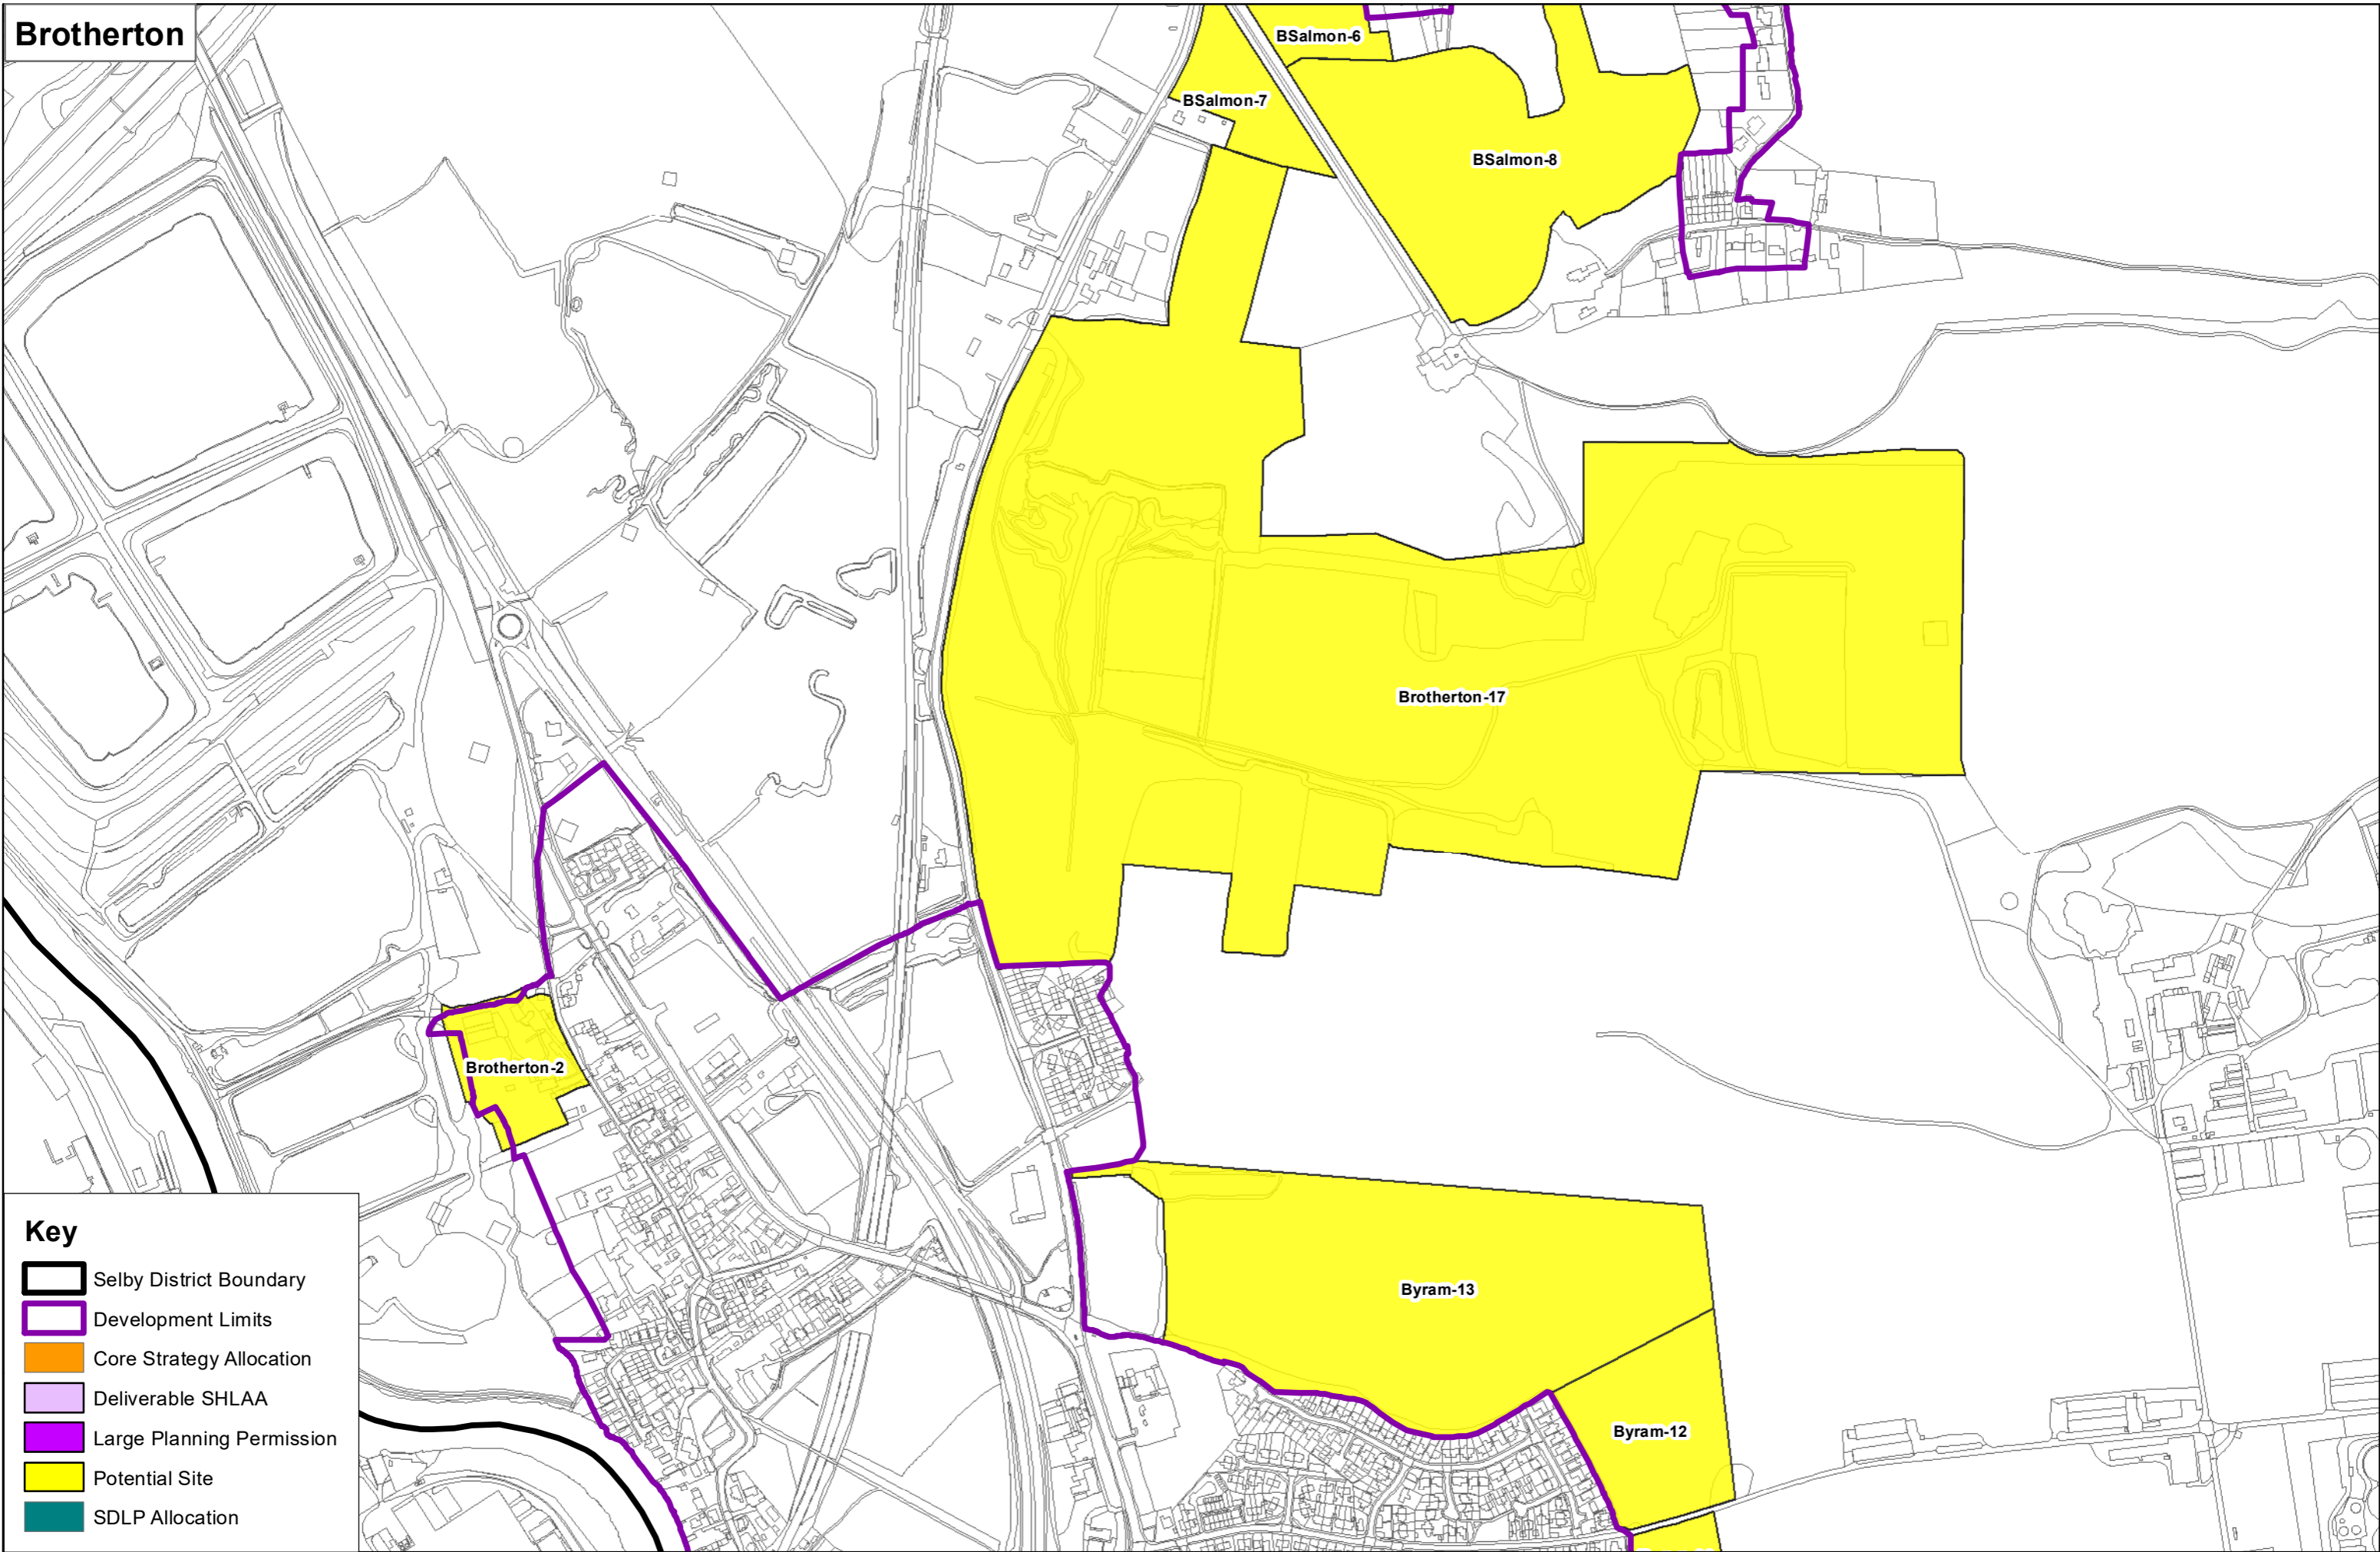

Brotherton

Key

- Selby District Boundary
- Development Limits
- Core Strategy Allocation
- Deliverable SHLAA
- Large Planning Permission
- Potential Site
- SDLP Allocation