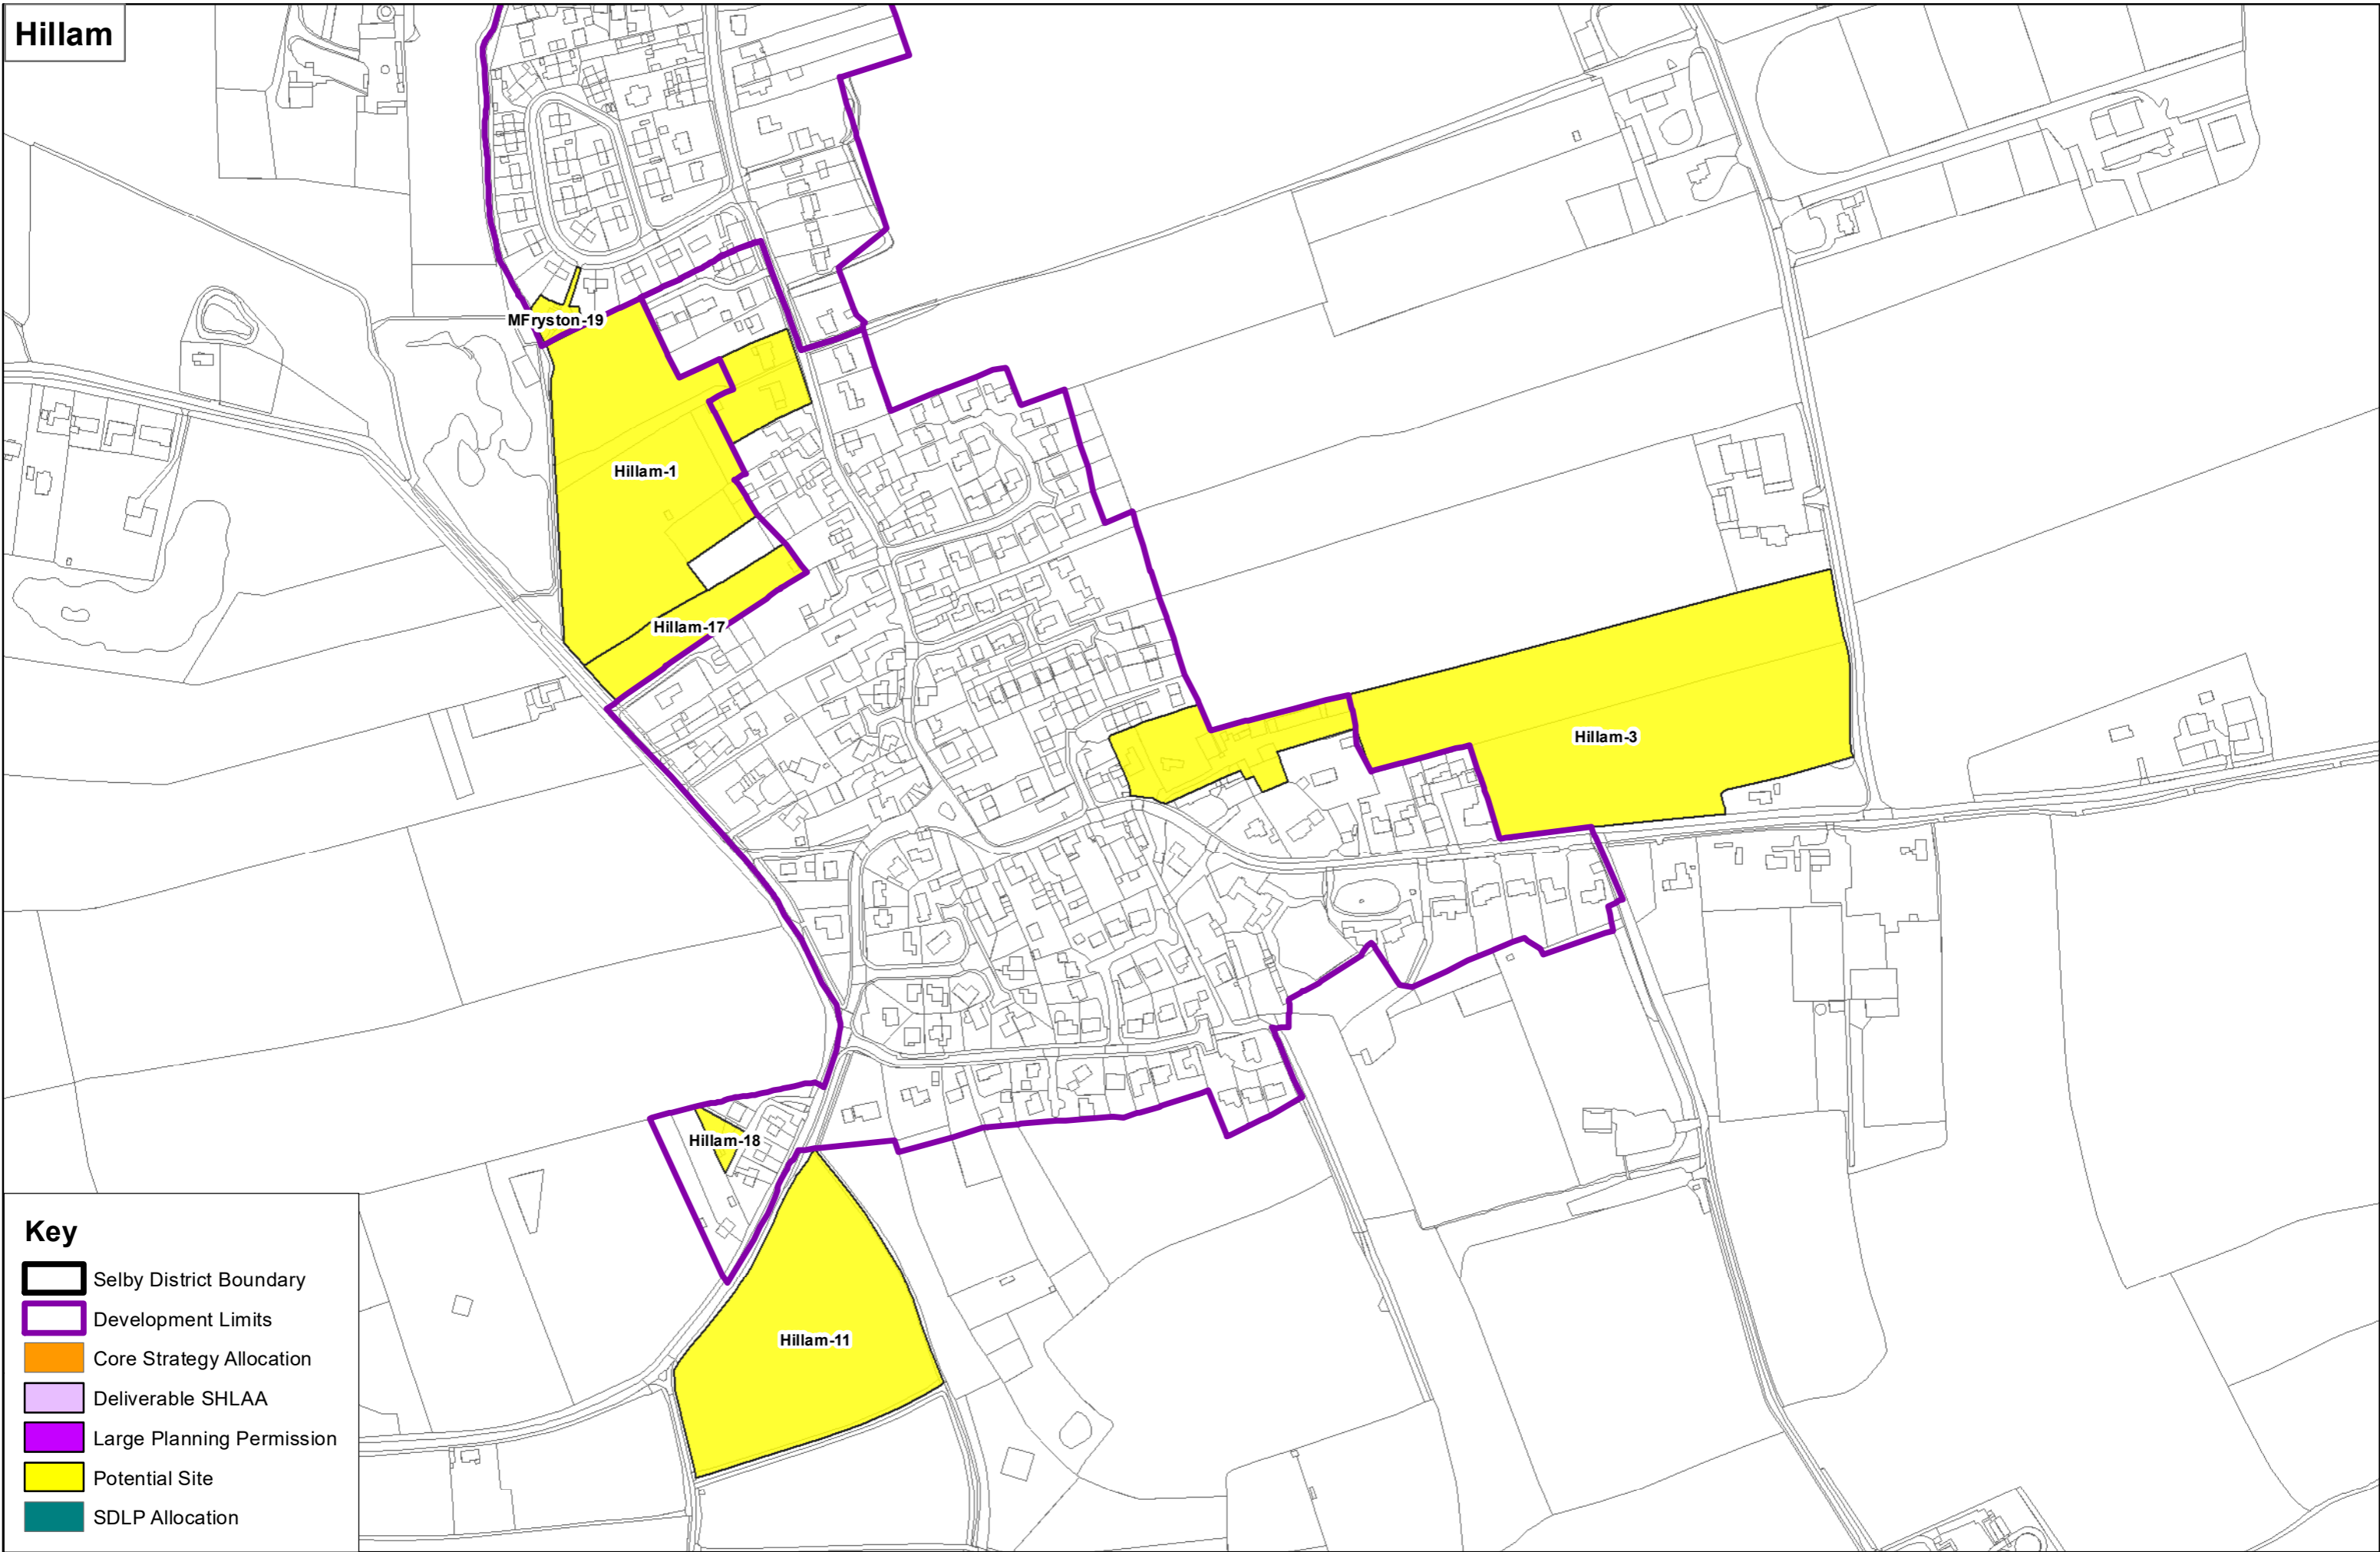

Escrick

Key

- Selby District Boundary
- Development Limits
- Core Strategy Allocation
- Deliverable SHLAA
- Large Planning Permission
- Potential Site
- SDLP Allocation

Fairburn (Rural)

Key

-  Selby District Boundary
-  Development Limits
-  Core Strategy Allocation
-  Deliverable SHLAA
-  Large Planning Permission
-  Potential Site
-  SDLP Allocation

Gateforth

Key

-  Selby District Boundary
-  Development Limits
-  Core Strategy Allocation
-  Deliverable SHLAA
-  Large Planning Permission
-  Potential Site
-  SDLP Allocation

Great Heck

Key

-  Selby District Boundary
-  Development Limits
-  Core Strategy Allocation
-  Deliverable SHLAA
-  Large Planning Permission
-  Potential Site
-  SDLP Allocation

Key

-  Selby District Boundary
-  Development Limits
-  Core Strategy Allocation
-  Deliverable SHLAA
-  Large Planning Permission
-  Potential Site
-  SDLP Allocation

Hemingbrough

Key

- Selby District Boundary
- Development Limits
- Core Strategy Allocation
- Deliverable SHLAA
- Large Planning Permission
- Potential Site
- SDLP Allocation

Key

- Selby District Boundary
- Development Limits
- Core Strategy Allocation
- Deliverable SHLAA
- Large Planning Permission
- Potential Site
- SDLP Allocation

Key

-  Selby District Boundary
-  Development Limits
-  Core Strategy Allocation
-  Deliverable SHLAA
-  Large Planning Permission
-  Potential Site
-  SDLP Allocation