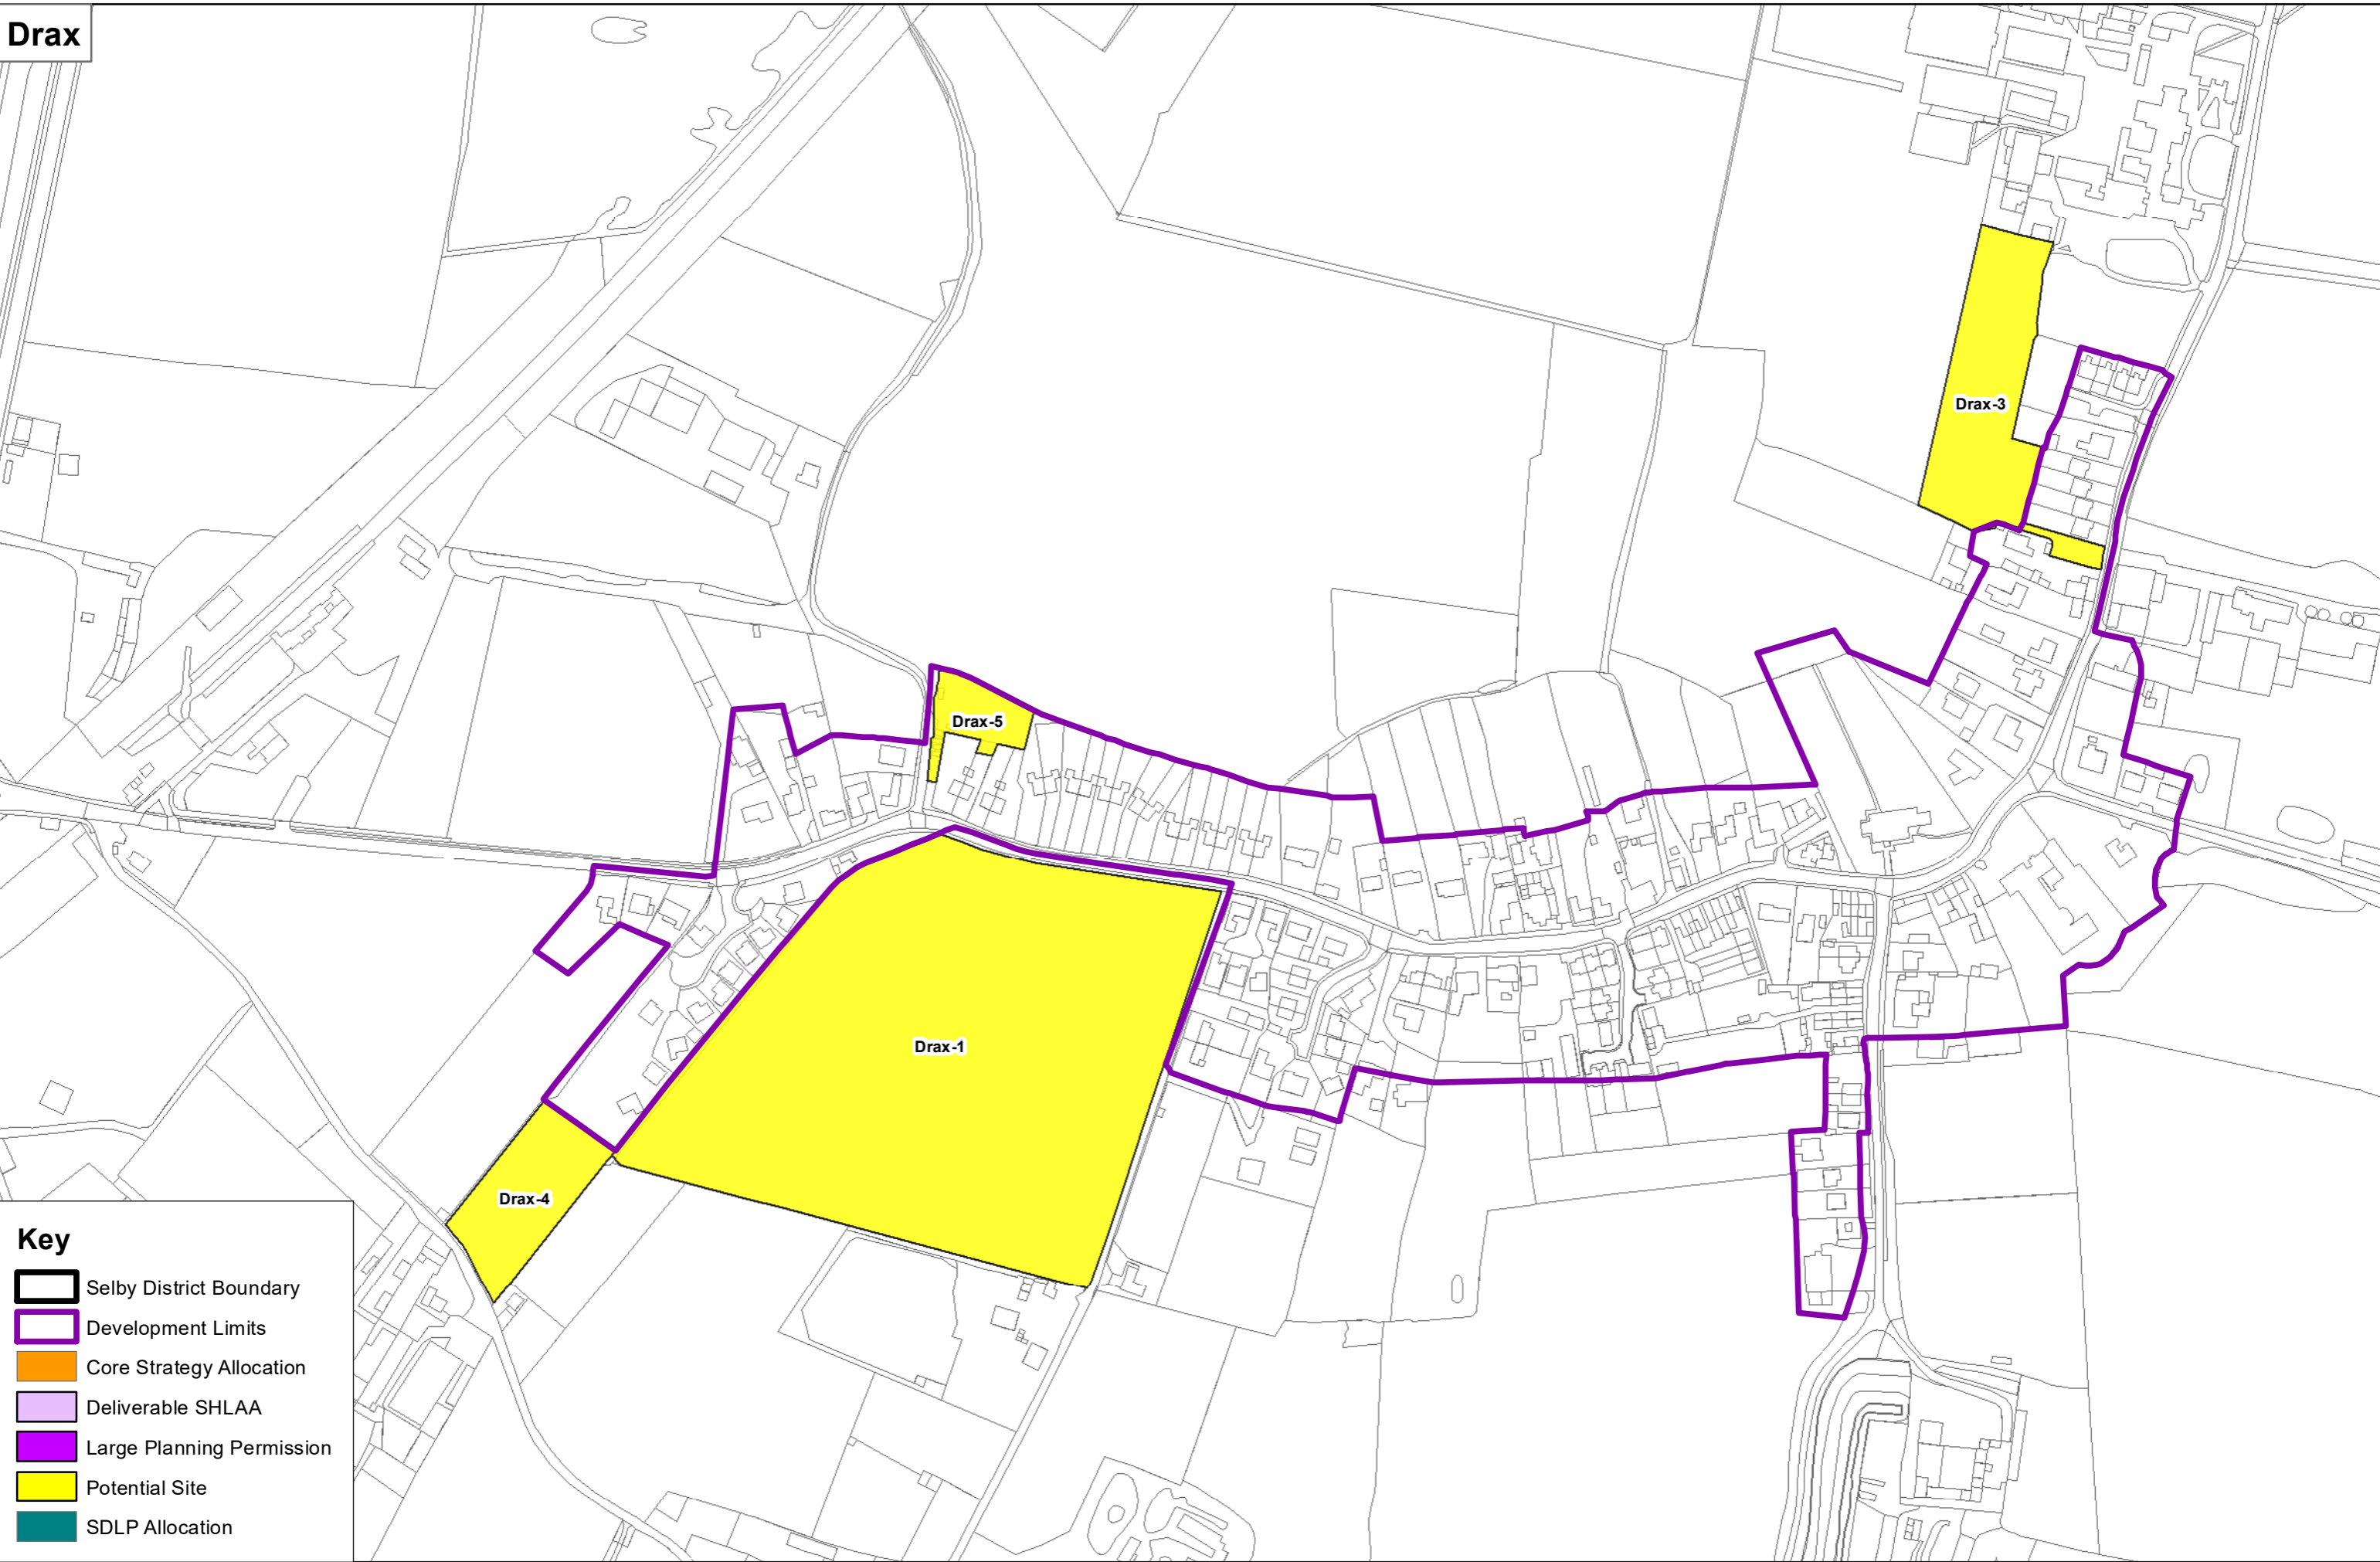

Cliffe (Rural)

Key

-  Selby District Boundary
-  Development Limits
-  Core Strategy Allocation
-  Deliverable SHLAA
-  Large Planning Permission
-  Potential Site
-  SDLP Allocation

Cridling Stubbs

Key

- Selby District Boundary
- Development Limits
- Core Strategy Allocation
- Deliverable SHLAA
- Large Planning Permission
- Potential Site
- SDLP Allocation

Key

- Selby District Boundary
- Development Limits
- Core Strategy Allocation
- Deliverable SHLAA
- Large Planning Permission
- Potential Site
- SDLP Allocation

Eggborough

Key

- Selby District Boundary
- Development Limits
- Core Strategy Allocation
- Deliverable SHLAA
- Large Planning Permission
- Potential Site
- SDLP Allocation

Escrick

Key

- Selby District Boundary
- Development Limits
- Core Strategy Allocation
- Deliverable SHLAA
- Large Planning Permission
- Potential Site
- SDLP Allocation

Fairburn (Rural)

Key

-  Selby District Boundary
-  Development Limits
-  Core Strategy Allocation
-  Deliverable SHLAA
-  Large Planning Permission
-  Potential Site
-  SDLP Allocation