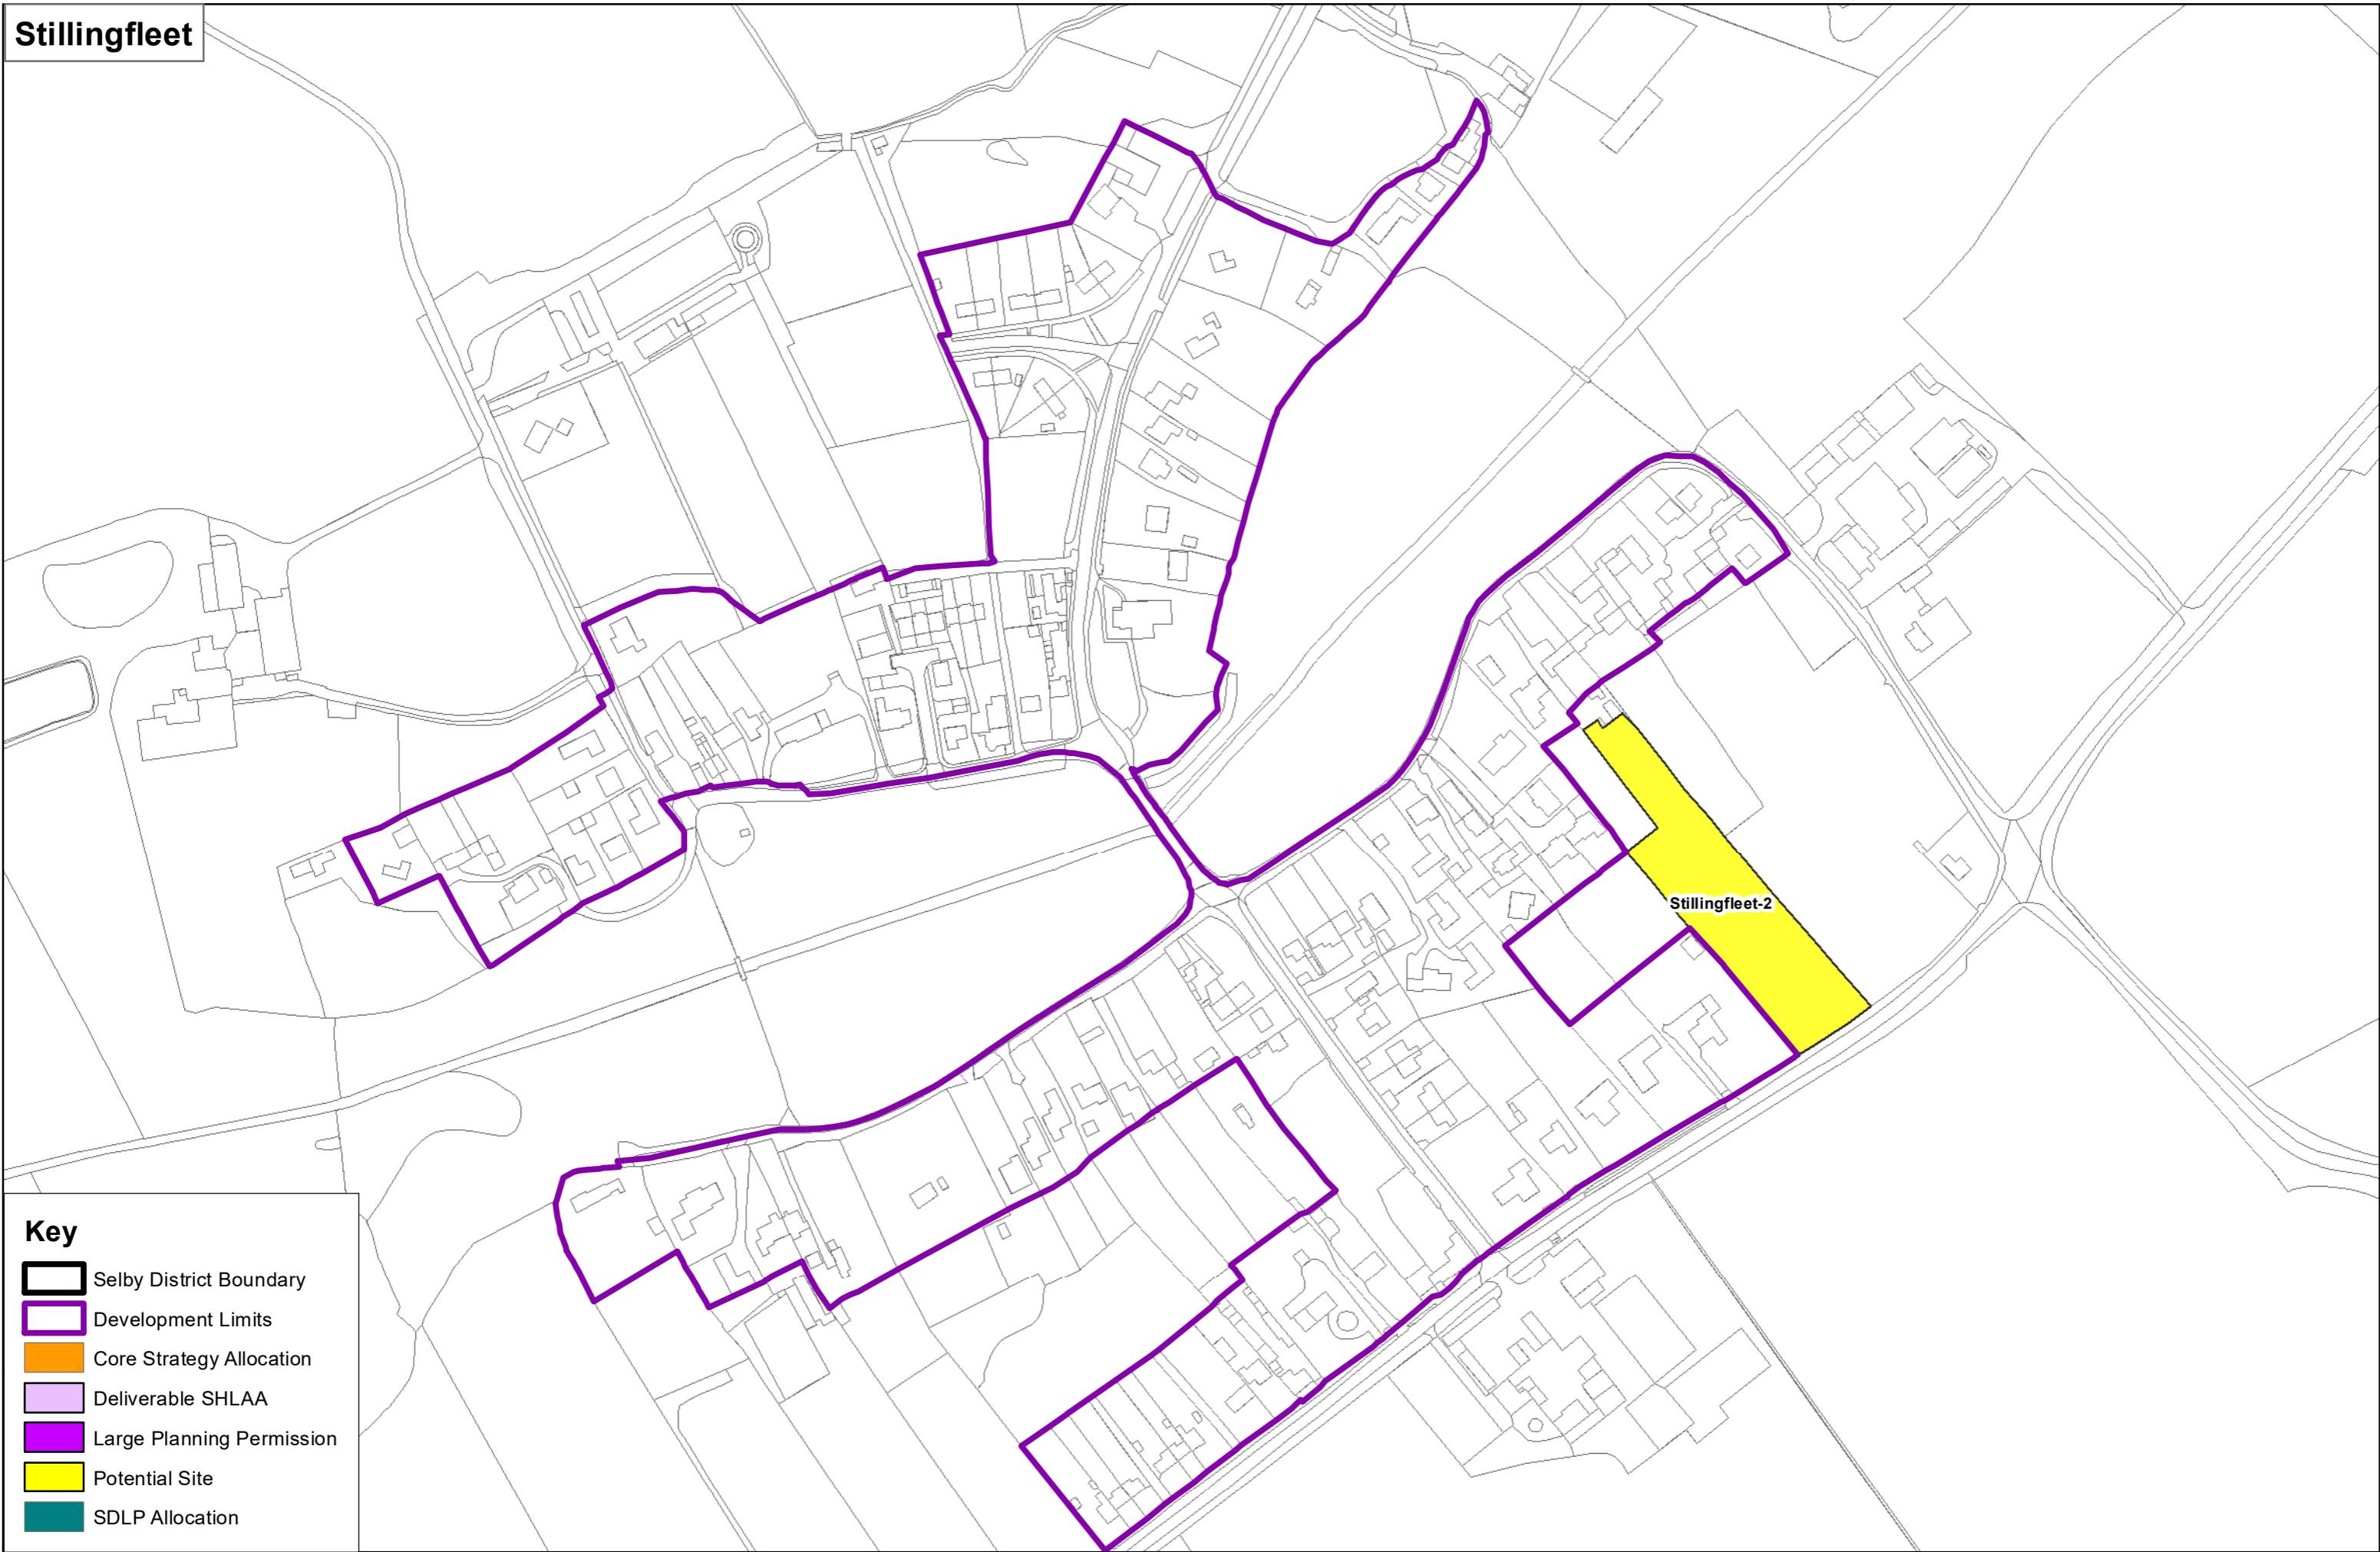

Sherburn in Elmet

Key

- Selby District Boundary
- Development Limits
- Core Strategy Allocation
- Deliverable SHLAA
- Large Planning Permission
- Potential Site
- SDLP Allocation

Key

- Selby District Boundary
- Development Limits
- Core Strategy Allocation
- Deliverable SHLAA
- Large Planning Permission
- Potential Site
- SDLP Allocation

South Duffield

Key

-  Selby District Boundary
-  Development Limits
-  Core Strategy Allocation
-  Deliverable SHLAA
-  Large Planning Permission
-  Potential Site
-  SDLP Allocation

South Milford

Key

- Selby District Boundary
- Development Limits
- Core Strategy Allocation
- Deliverable SHLAA
- Large Planning Permission
- Potential Site
- SDLP Allocation