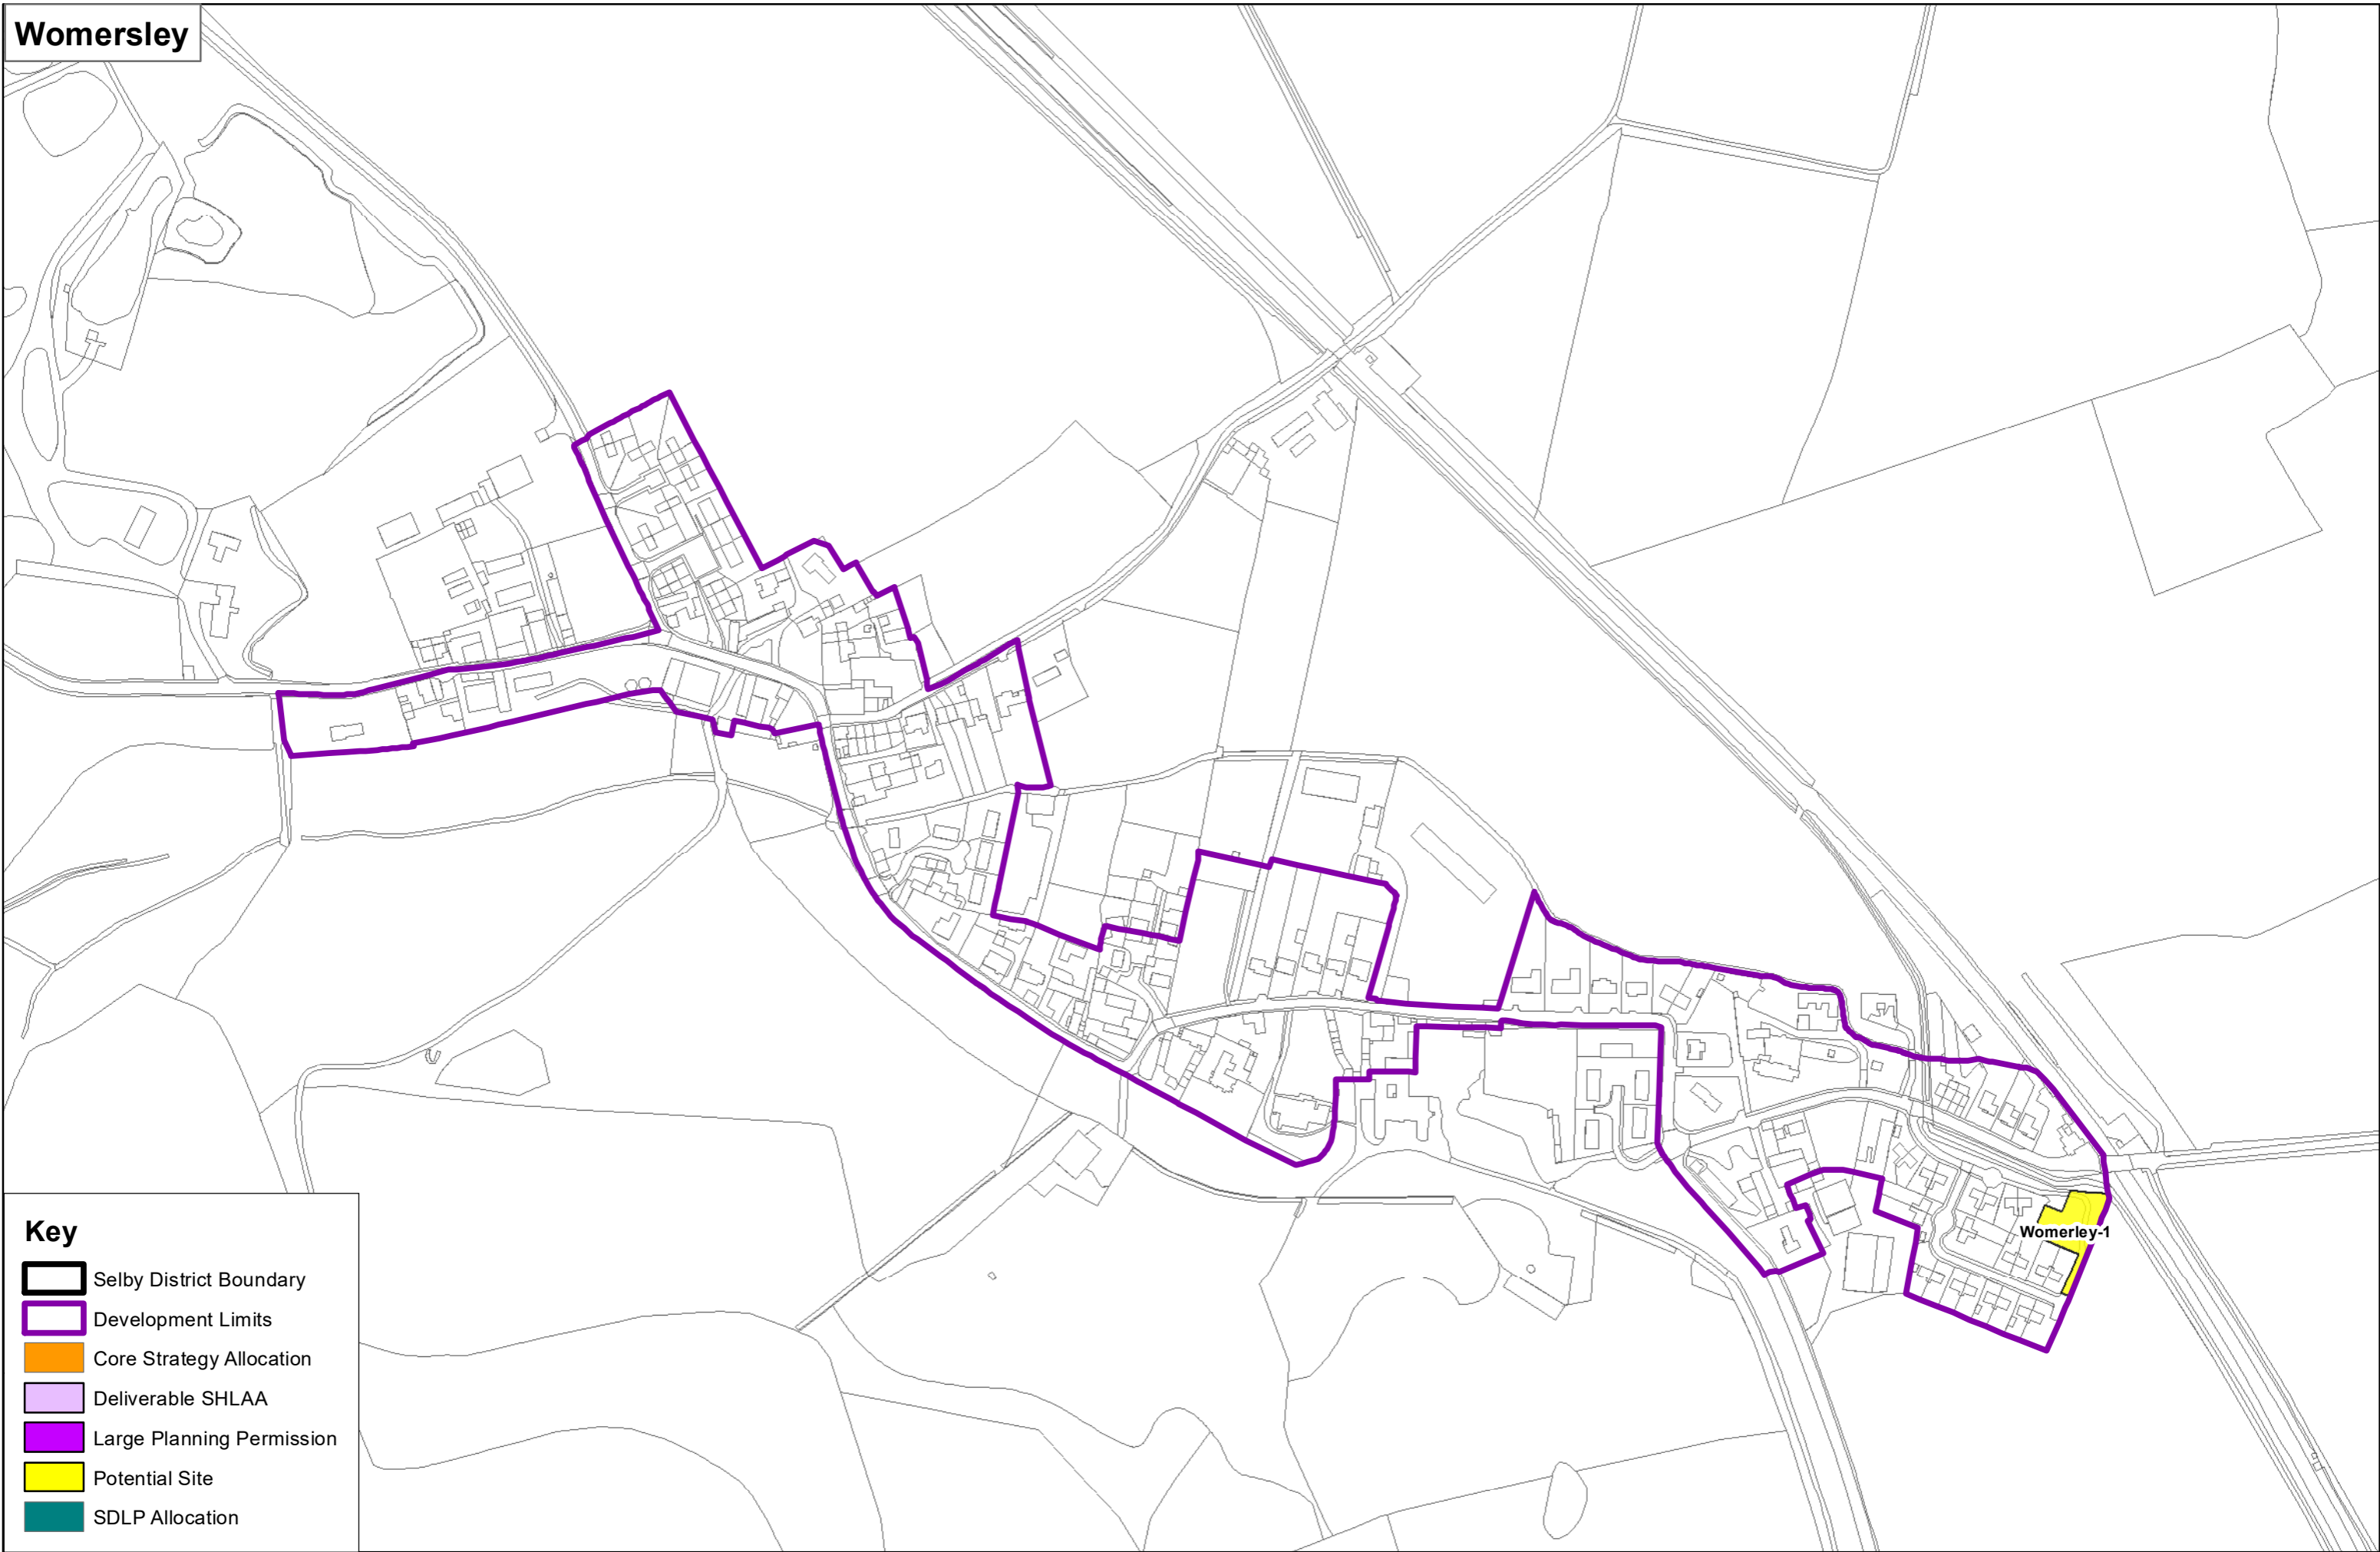

Womersley

Key

- Selby District Boundary
- Development Limits
- Core Strategy Allocation
- Deliverable SHLAA
- Large Planning Permission
- Potential Site
- SDLP Allocation