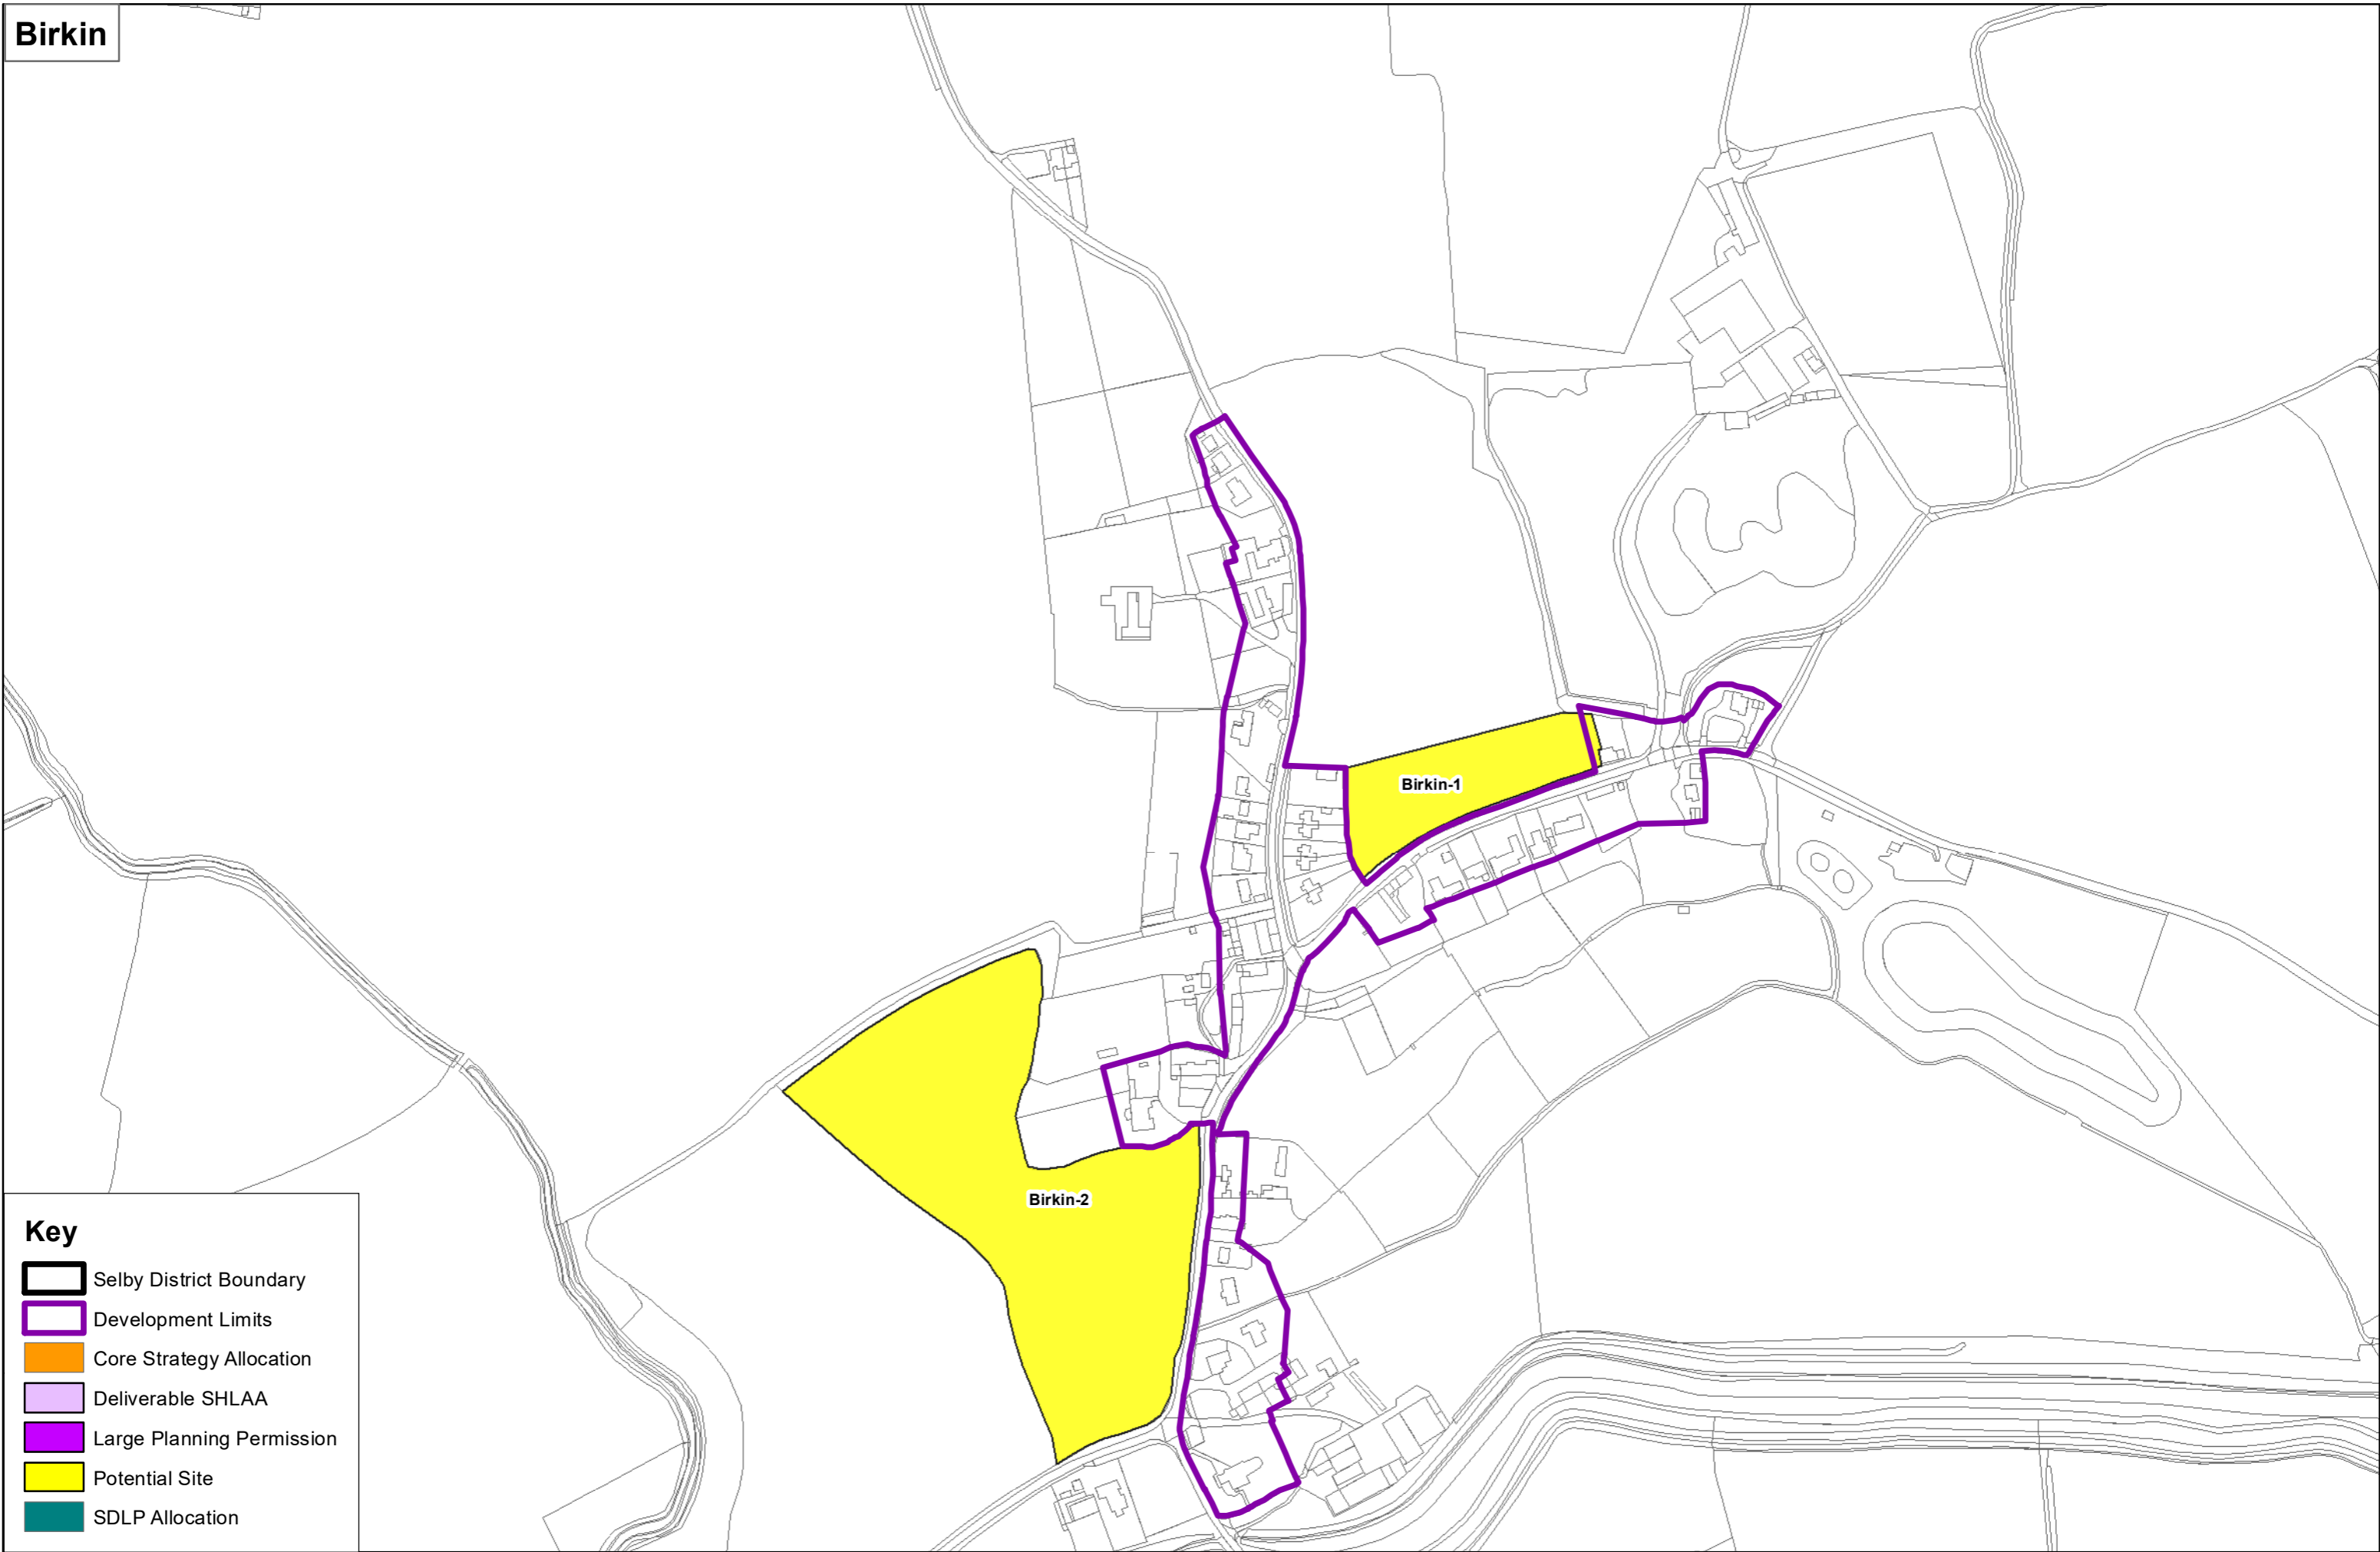

Key

-  Selby District Boundary
-  Development Limits
-  Core Strategy Allocation
-  Deliverable SHLAA
-  Large Planning Permission
-  Potential Site
-  SDLP Allocation

Key

- Selby District Boundary
- Development Limits
- Core Strategy Allocation
- Deliverable SHLAA
- Large Planning Permission
- Potential Site
- SDLP Allocation

Barlby (Rural)

Key

- Selby District Boundary
- Development Limits
- Core Strategy Allocation
- Deliverable SHLAA
- Large Planning Permission
- Potential Site
- SDLP Allocation

Barlow

Key

- Selby District Boundary
- Development Limits
- Core Strategy Allocation
- Deliverable SHLAA
- Large Planning Permission
- Potential Site
- SDLP Allocation

Key

- Selby District Boundary
- Development Limits
- Core Strategy Allocation
- Deliverable SHLAA
- Large Planning Permission
- Potential Site
- SDLP Allocation

Biggin

Key

-  Selby District Boundary
-  Development Limits
-  Core Strategy Allocation
-  Deliverable SHLAA
-  Large Planning Permission
-  Potential Site
-  SDLP Allocation