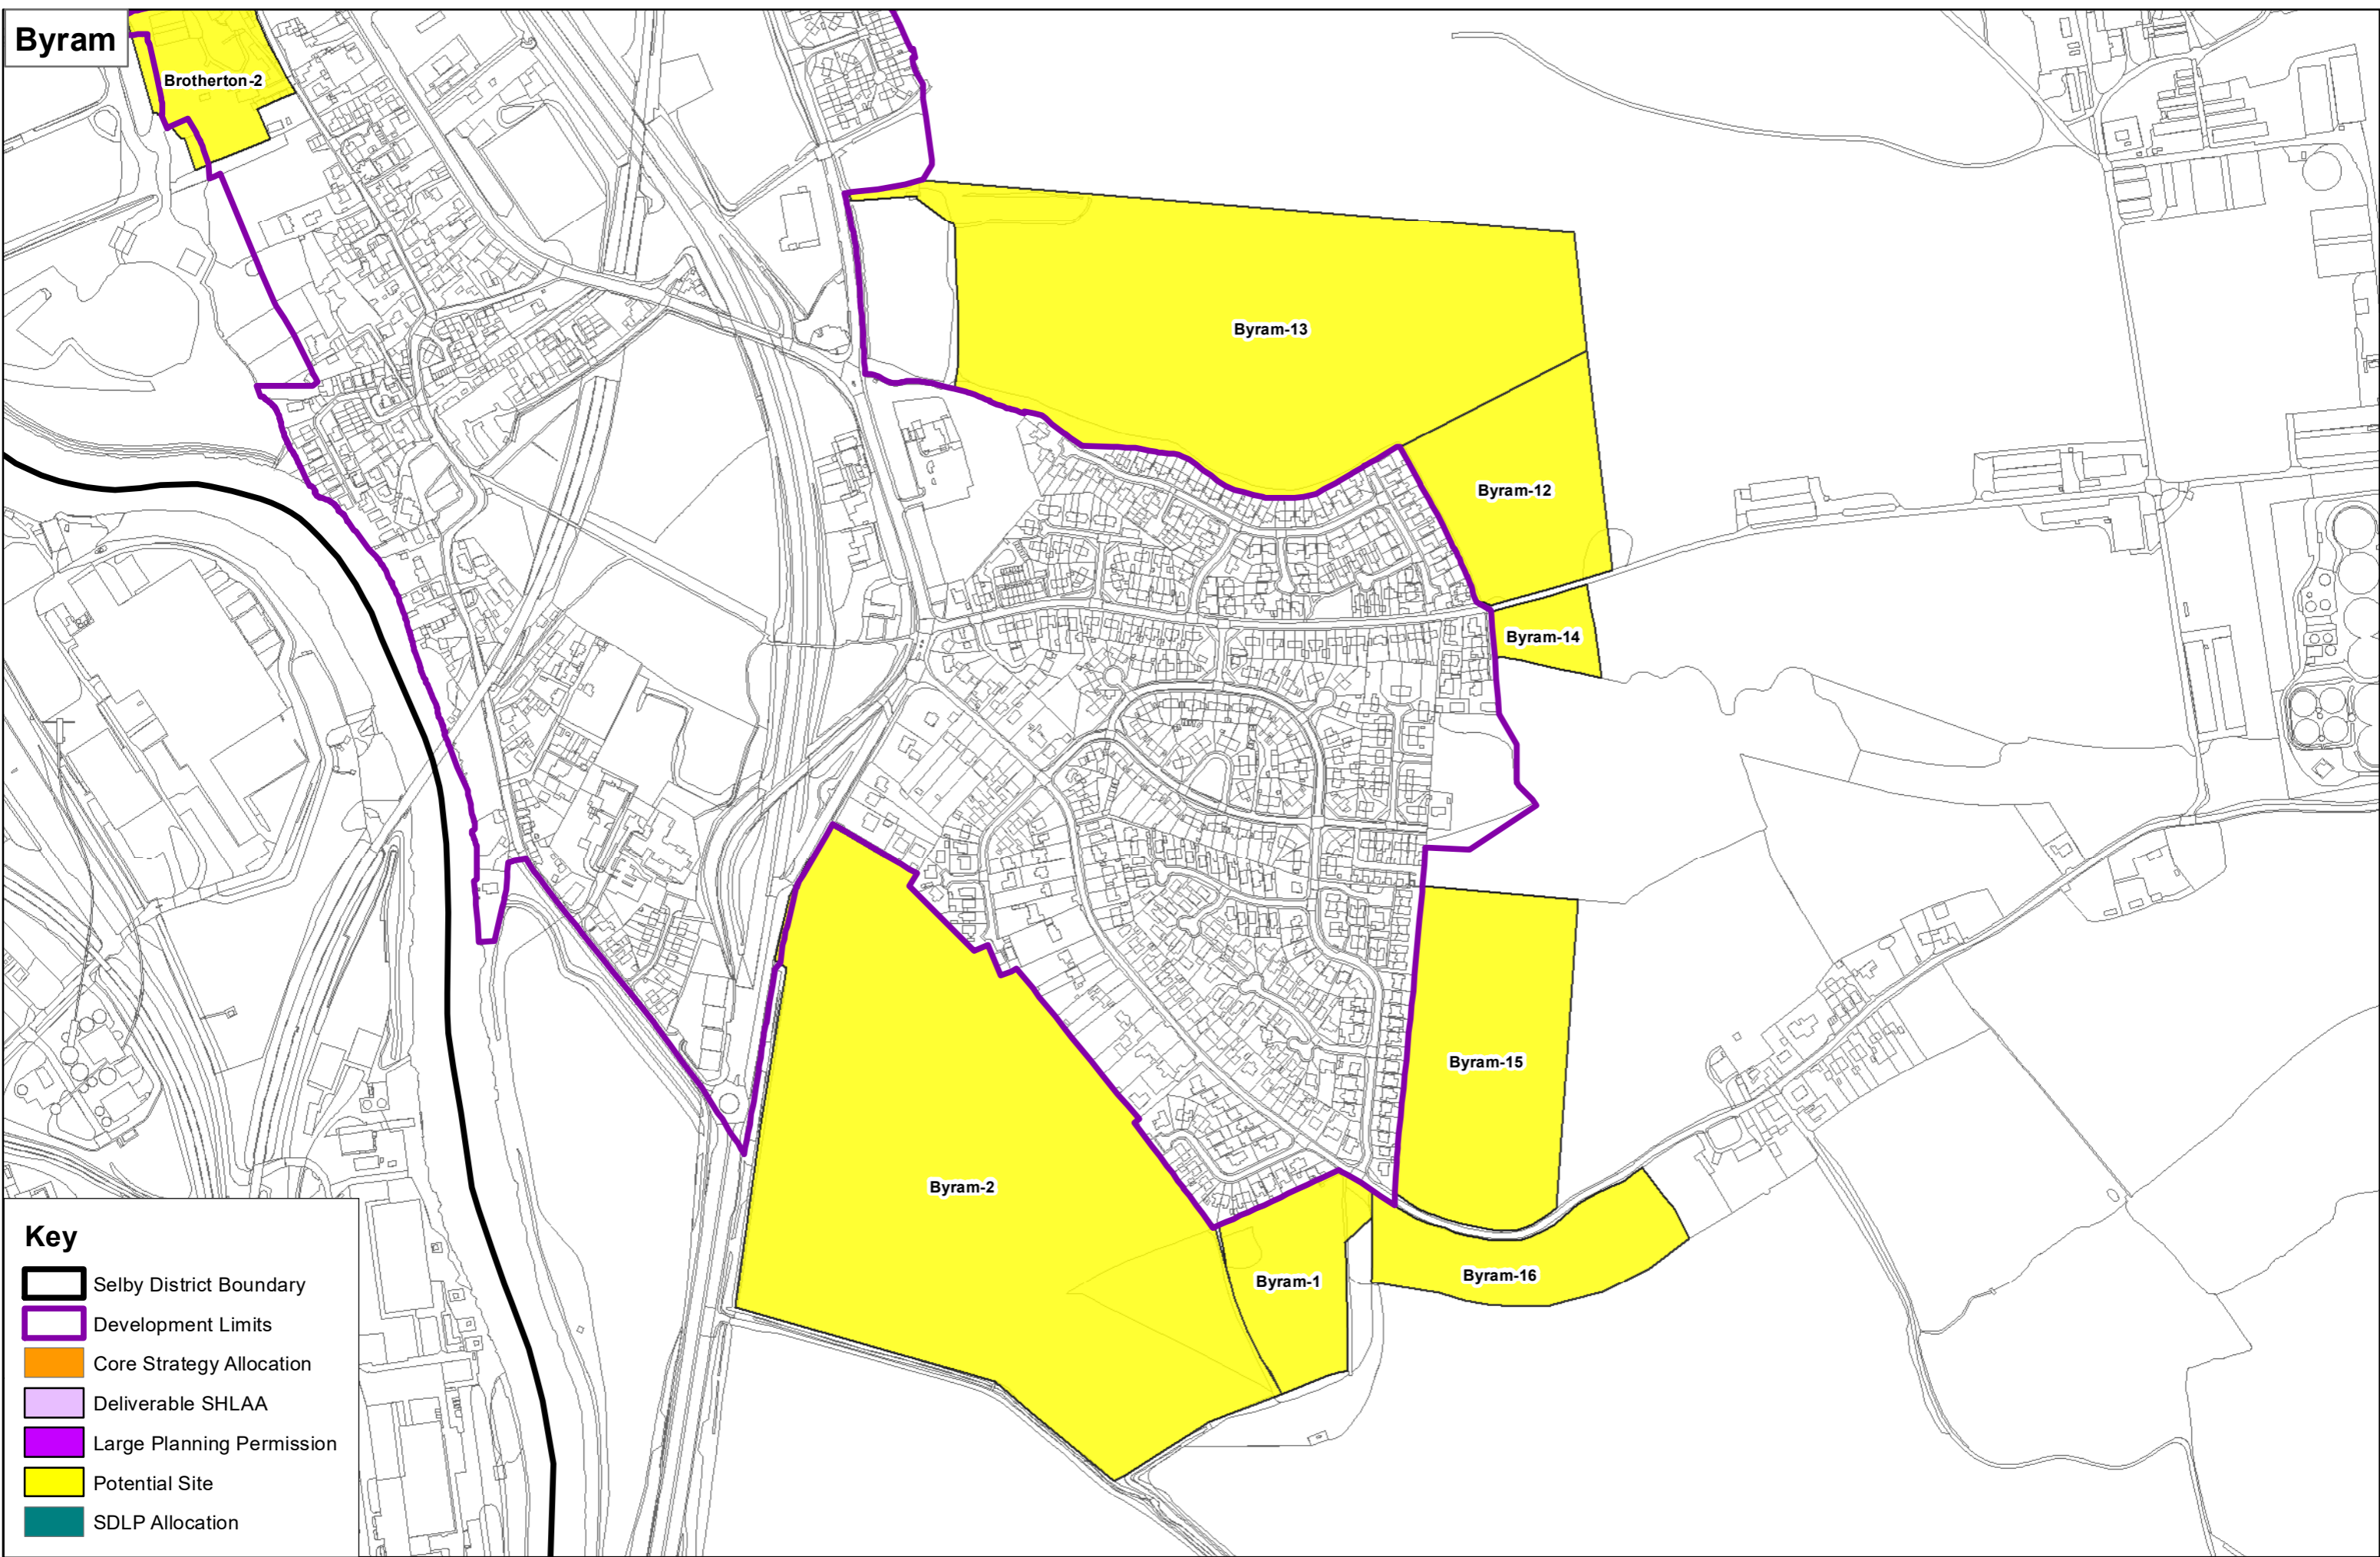

Byram

1. **Key**
2. Selby District Boundary
   - Development Limits
   - Core Strategy Allocation
   - Deliverable SHLAA
   - Large Planning Permission
   - Potential Site
   - SDLP Allocation