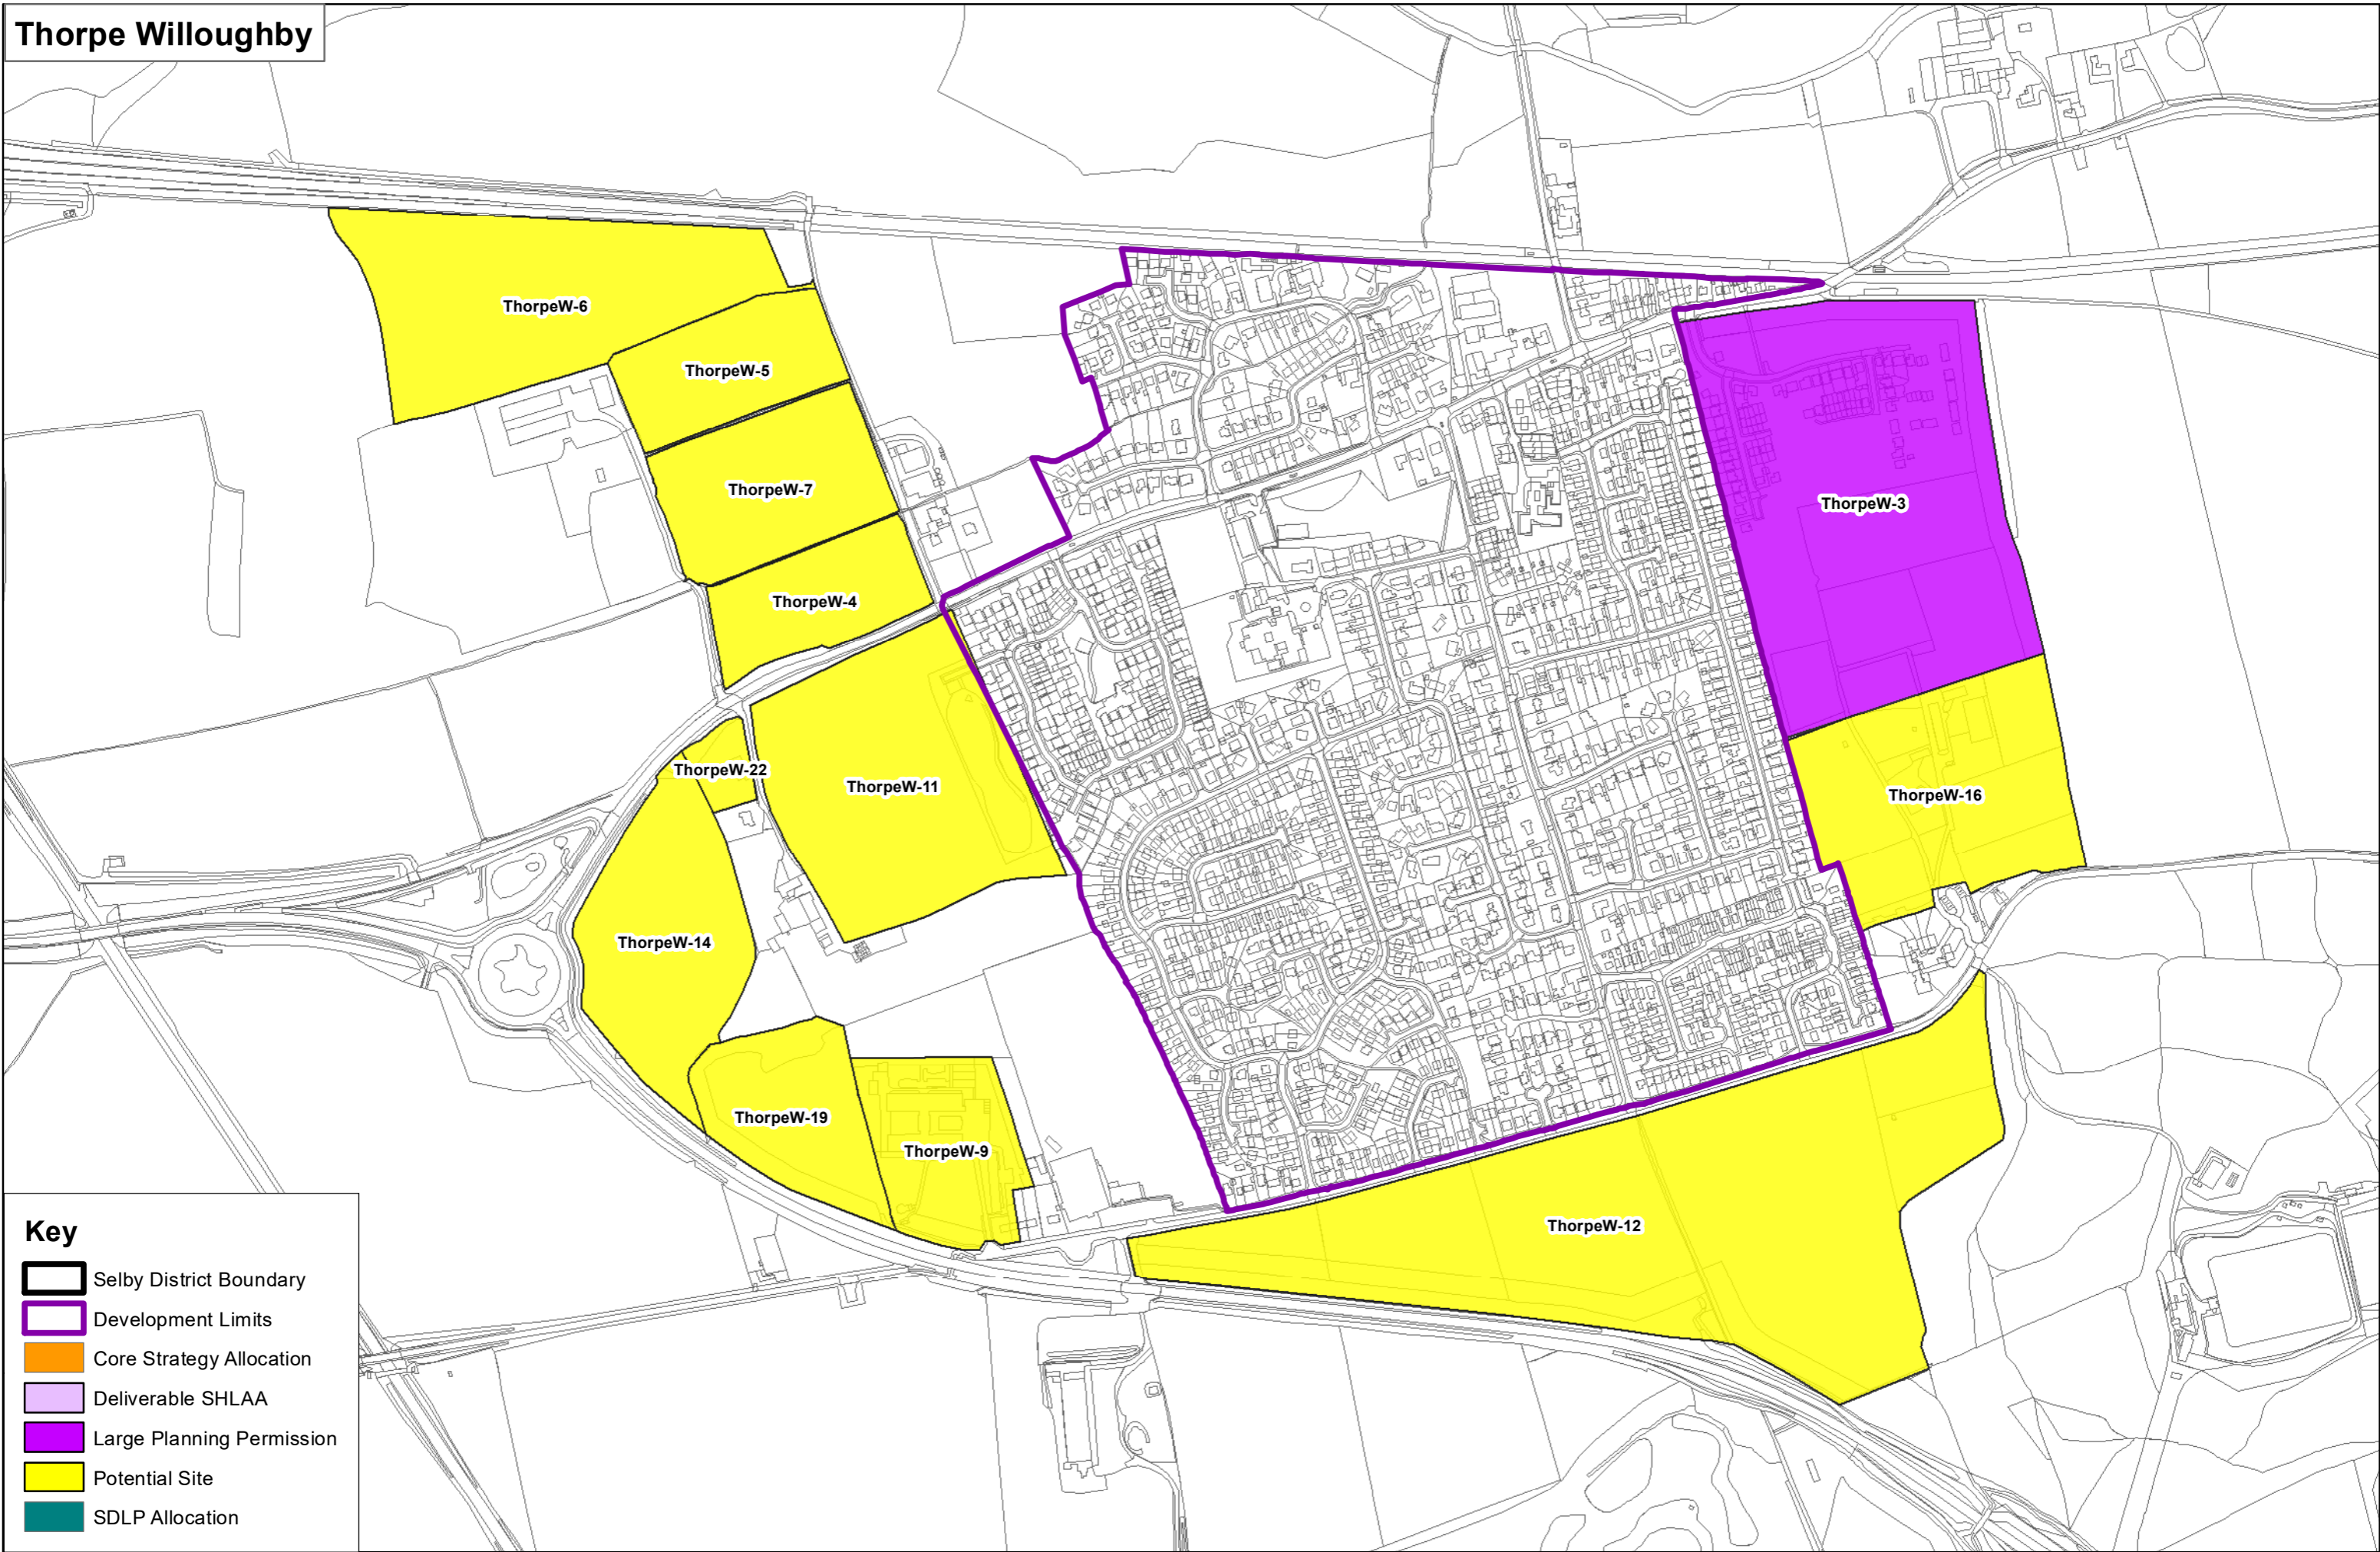

Thorganby (Rural)

Key

- Selby District Boundary
- Development Limits
- Core Strategy Allocation
- Deliverable SHLAA
- Large Planning Permission
- Potential Site
- SDLP Allocation

Thorpe Willoughby

Key

- Selby District Boundary
- Development Limits
- Core Strategy Allocation
- Deliverable SHLAA
- Large Planning Permission
- Potential Site
- SDLP Allocation