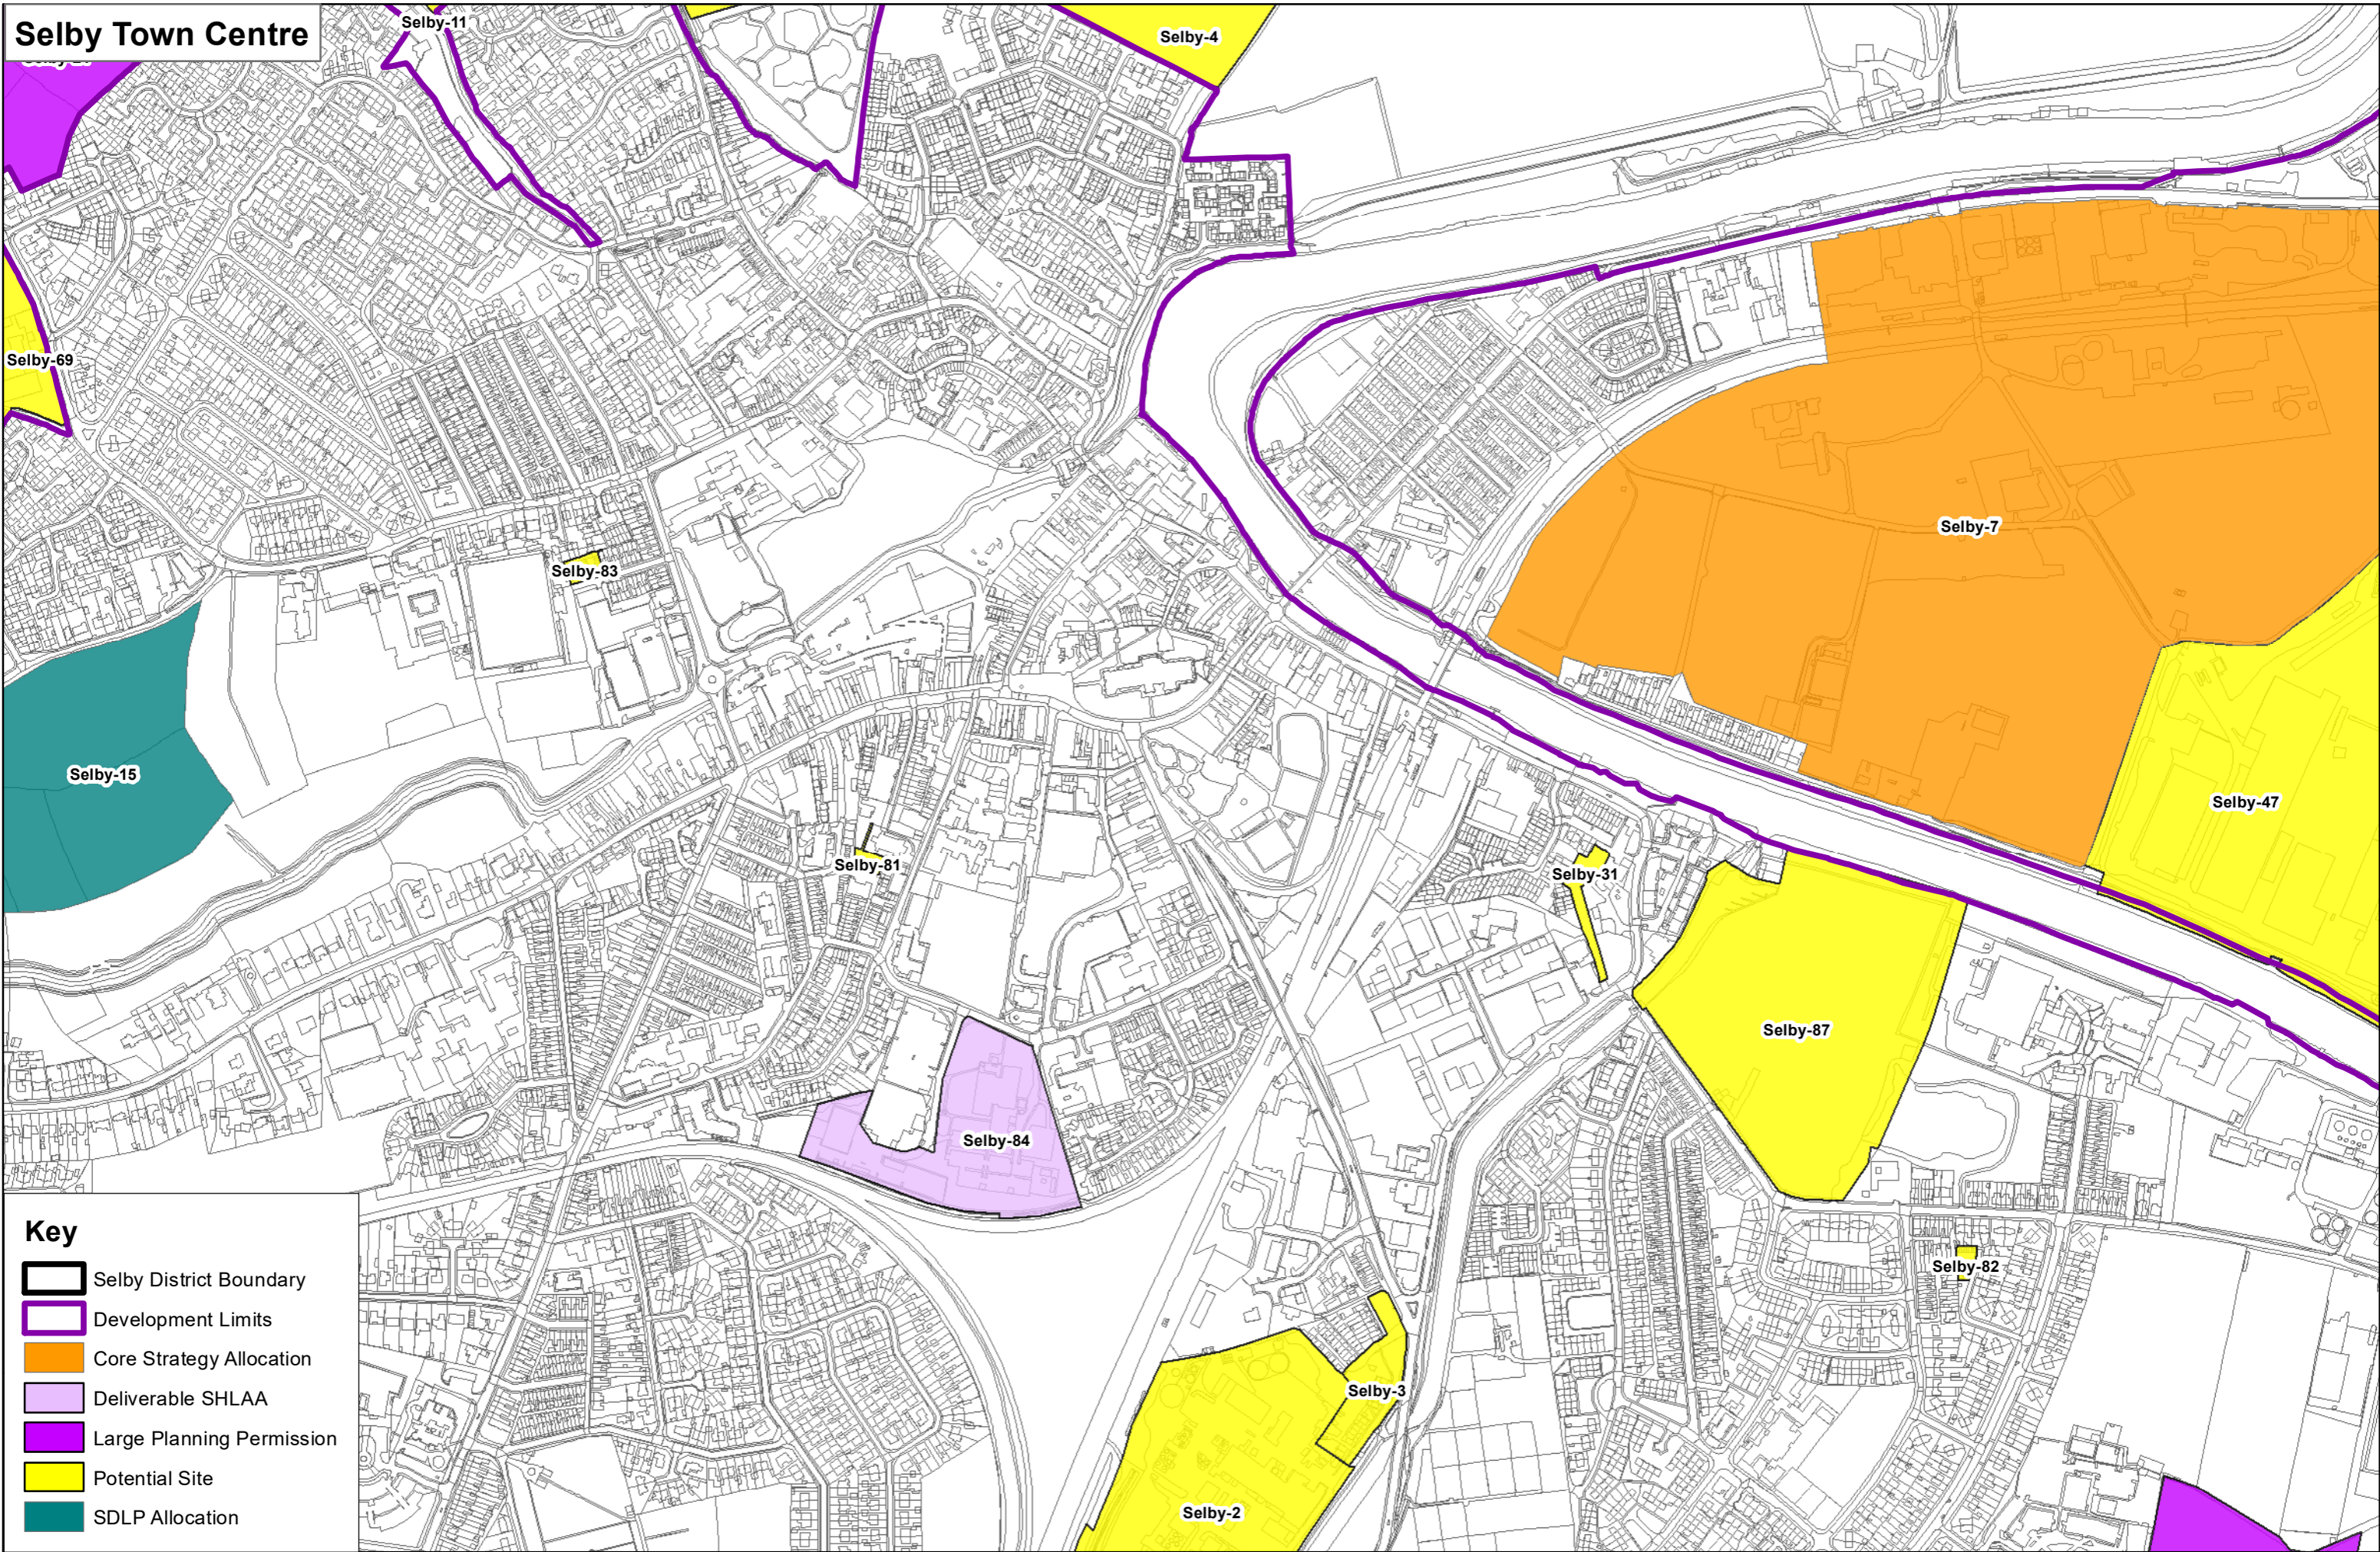

Selby Town Centre

Key

- Selby District Boundary
- Development Limits
- Core Strategy Allocation
- Deliverable SHLAA
- Potential Site
- SDLP Allocation