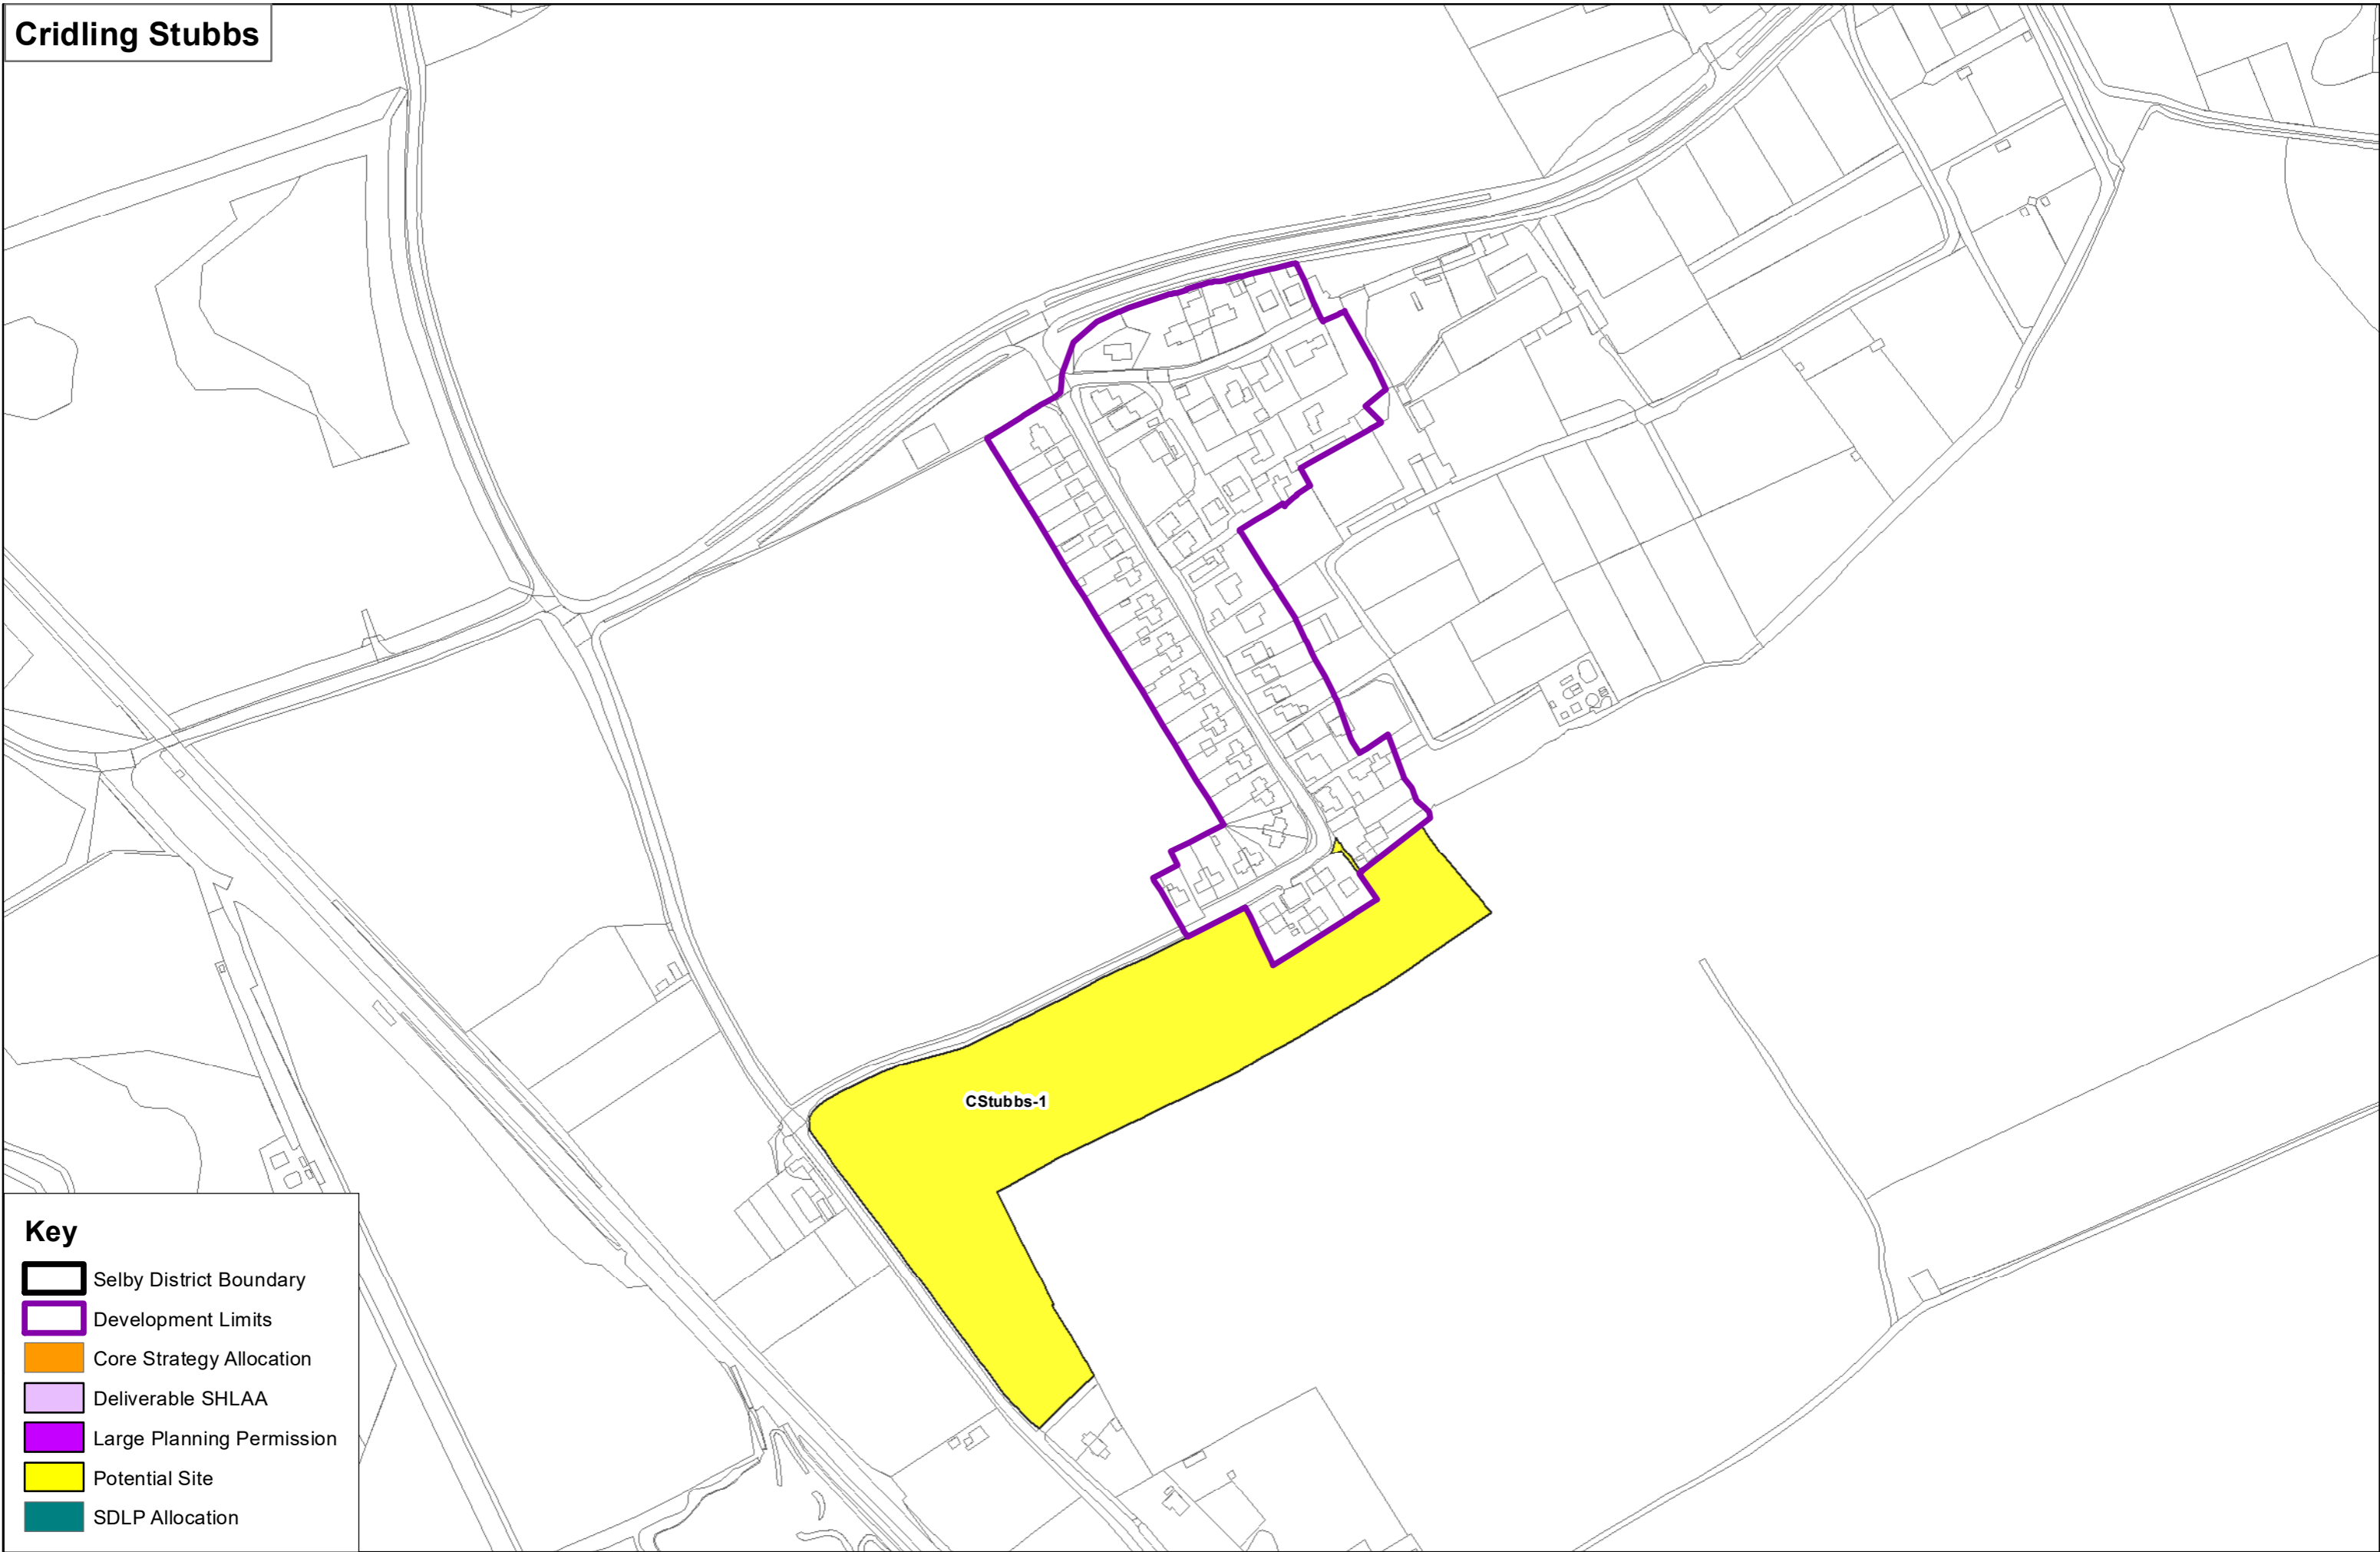

Cliffe (Rural)

Key

-  Selby District Boundary
-  Development Limits
-  Core Strategy Allocation
-  Deliverable SHLAA
-  Large Planning Permission
-  Potential Site
-  SDLP Allocation

Cridling Stubbs

Key

- Selby District Boundary
- Development Limits
- Core Strategy Allocation
- Deliverable SHLAA
- Large Planning Permission
- Potential Site
- SDLP Allocation

Key

- Selby District Boundary
- Development Limits
- Core Strategy Allocation
- Deliverable SHLAA
- Large Planning Permission
- Potential Site
- SDLP Allocation

Eggborough

Key

- Selby District Boundary
- Development Limits
- Core Strategy Allocation
- Deliverable SHLAA
- Large Planning Permission
- Potential Site
- SDLP Allocation

Escrick

Key

- Selby District Boundary
- Development Limits
- Core Strategy Allocation
- Deliverable SHLAA
- Large Planning Permission
- Potential Site
- SDLP Allocation

Fairburn (Rural)

Key

-  Selby District Boundary
-  Development Limits
-  Core Strategy Allocation
-  Deliverable SHLAA
-  Large Planning Permission
-  Potential Site
-  SDLP Allocation