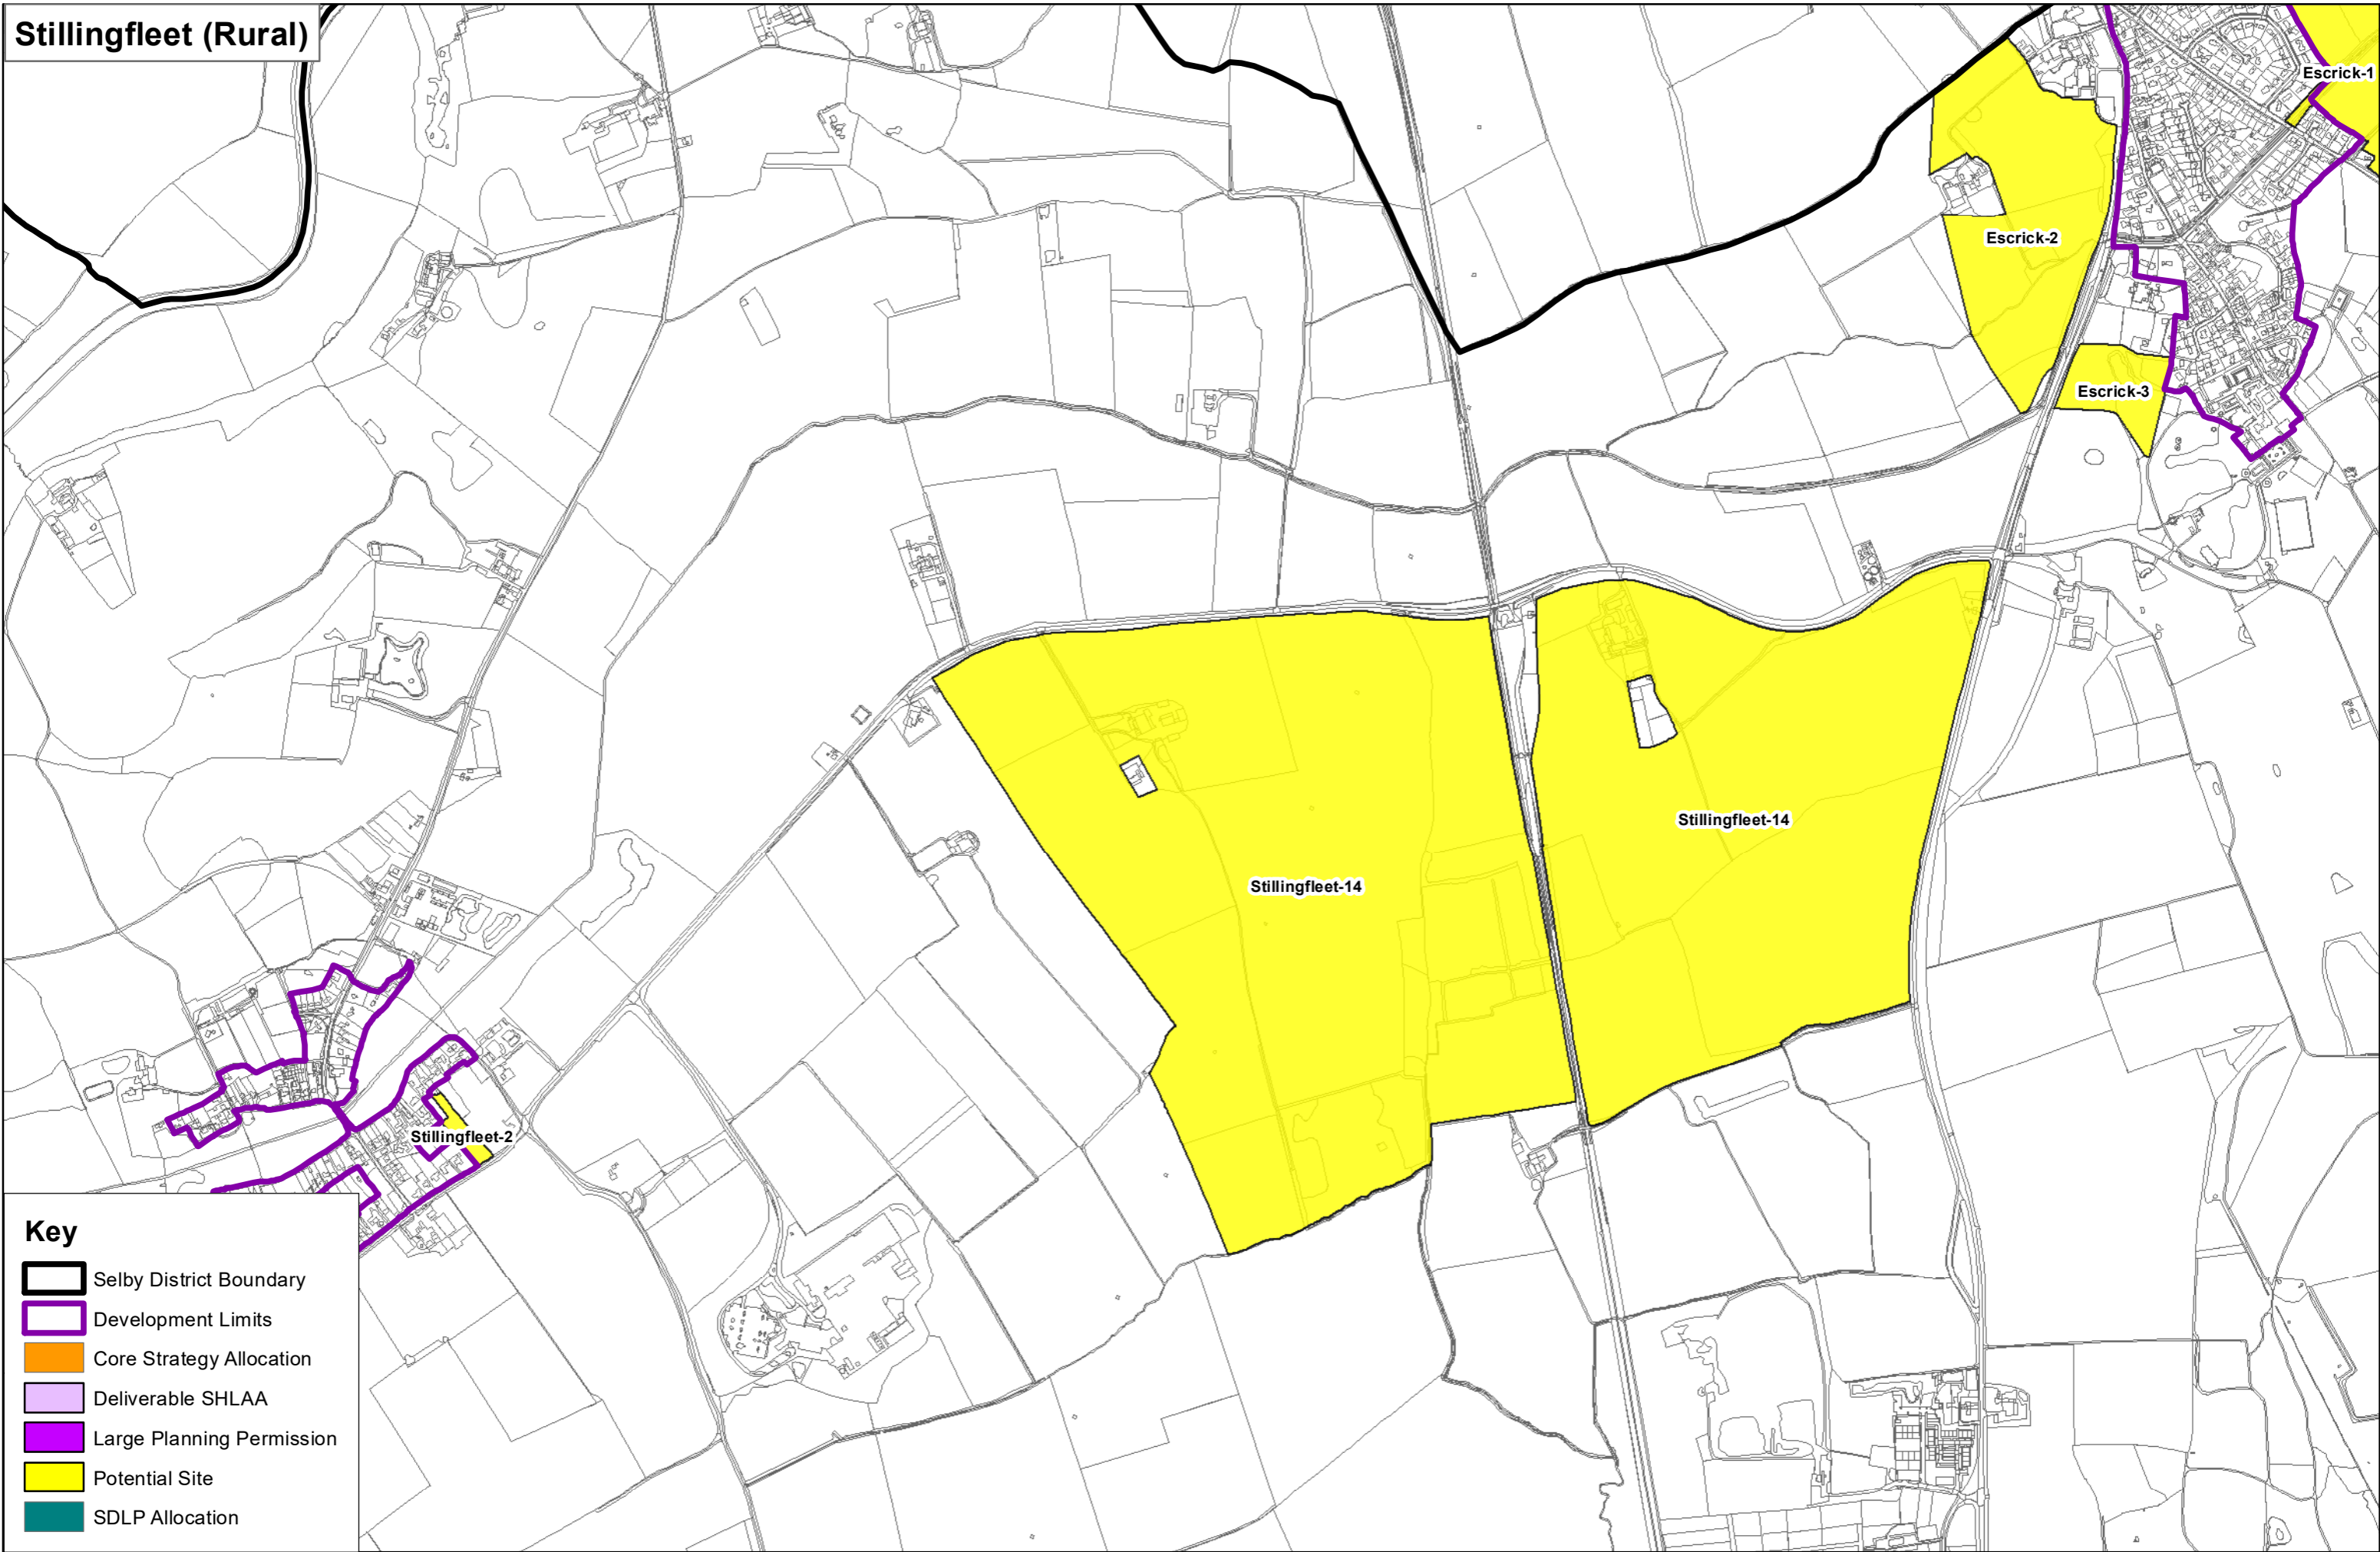

Stillingfleet (Rural)

Key

- Selby District Boundary
- Development Limits
- Core Strategy Allocation
- Deliverable SHLAA
- Large Planning Permission
- Potential Site
- SDLP Allocation