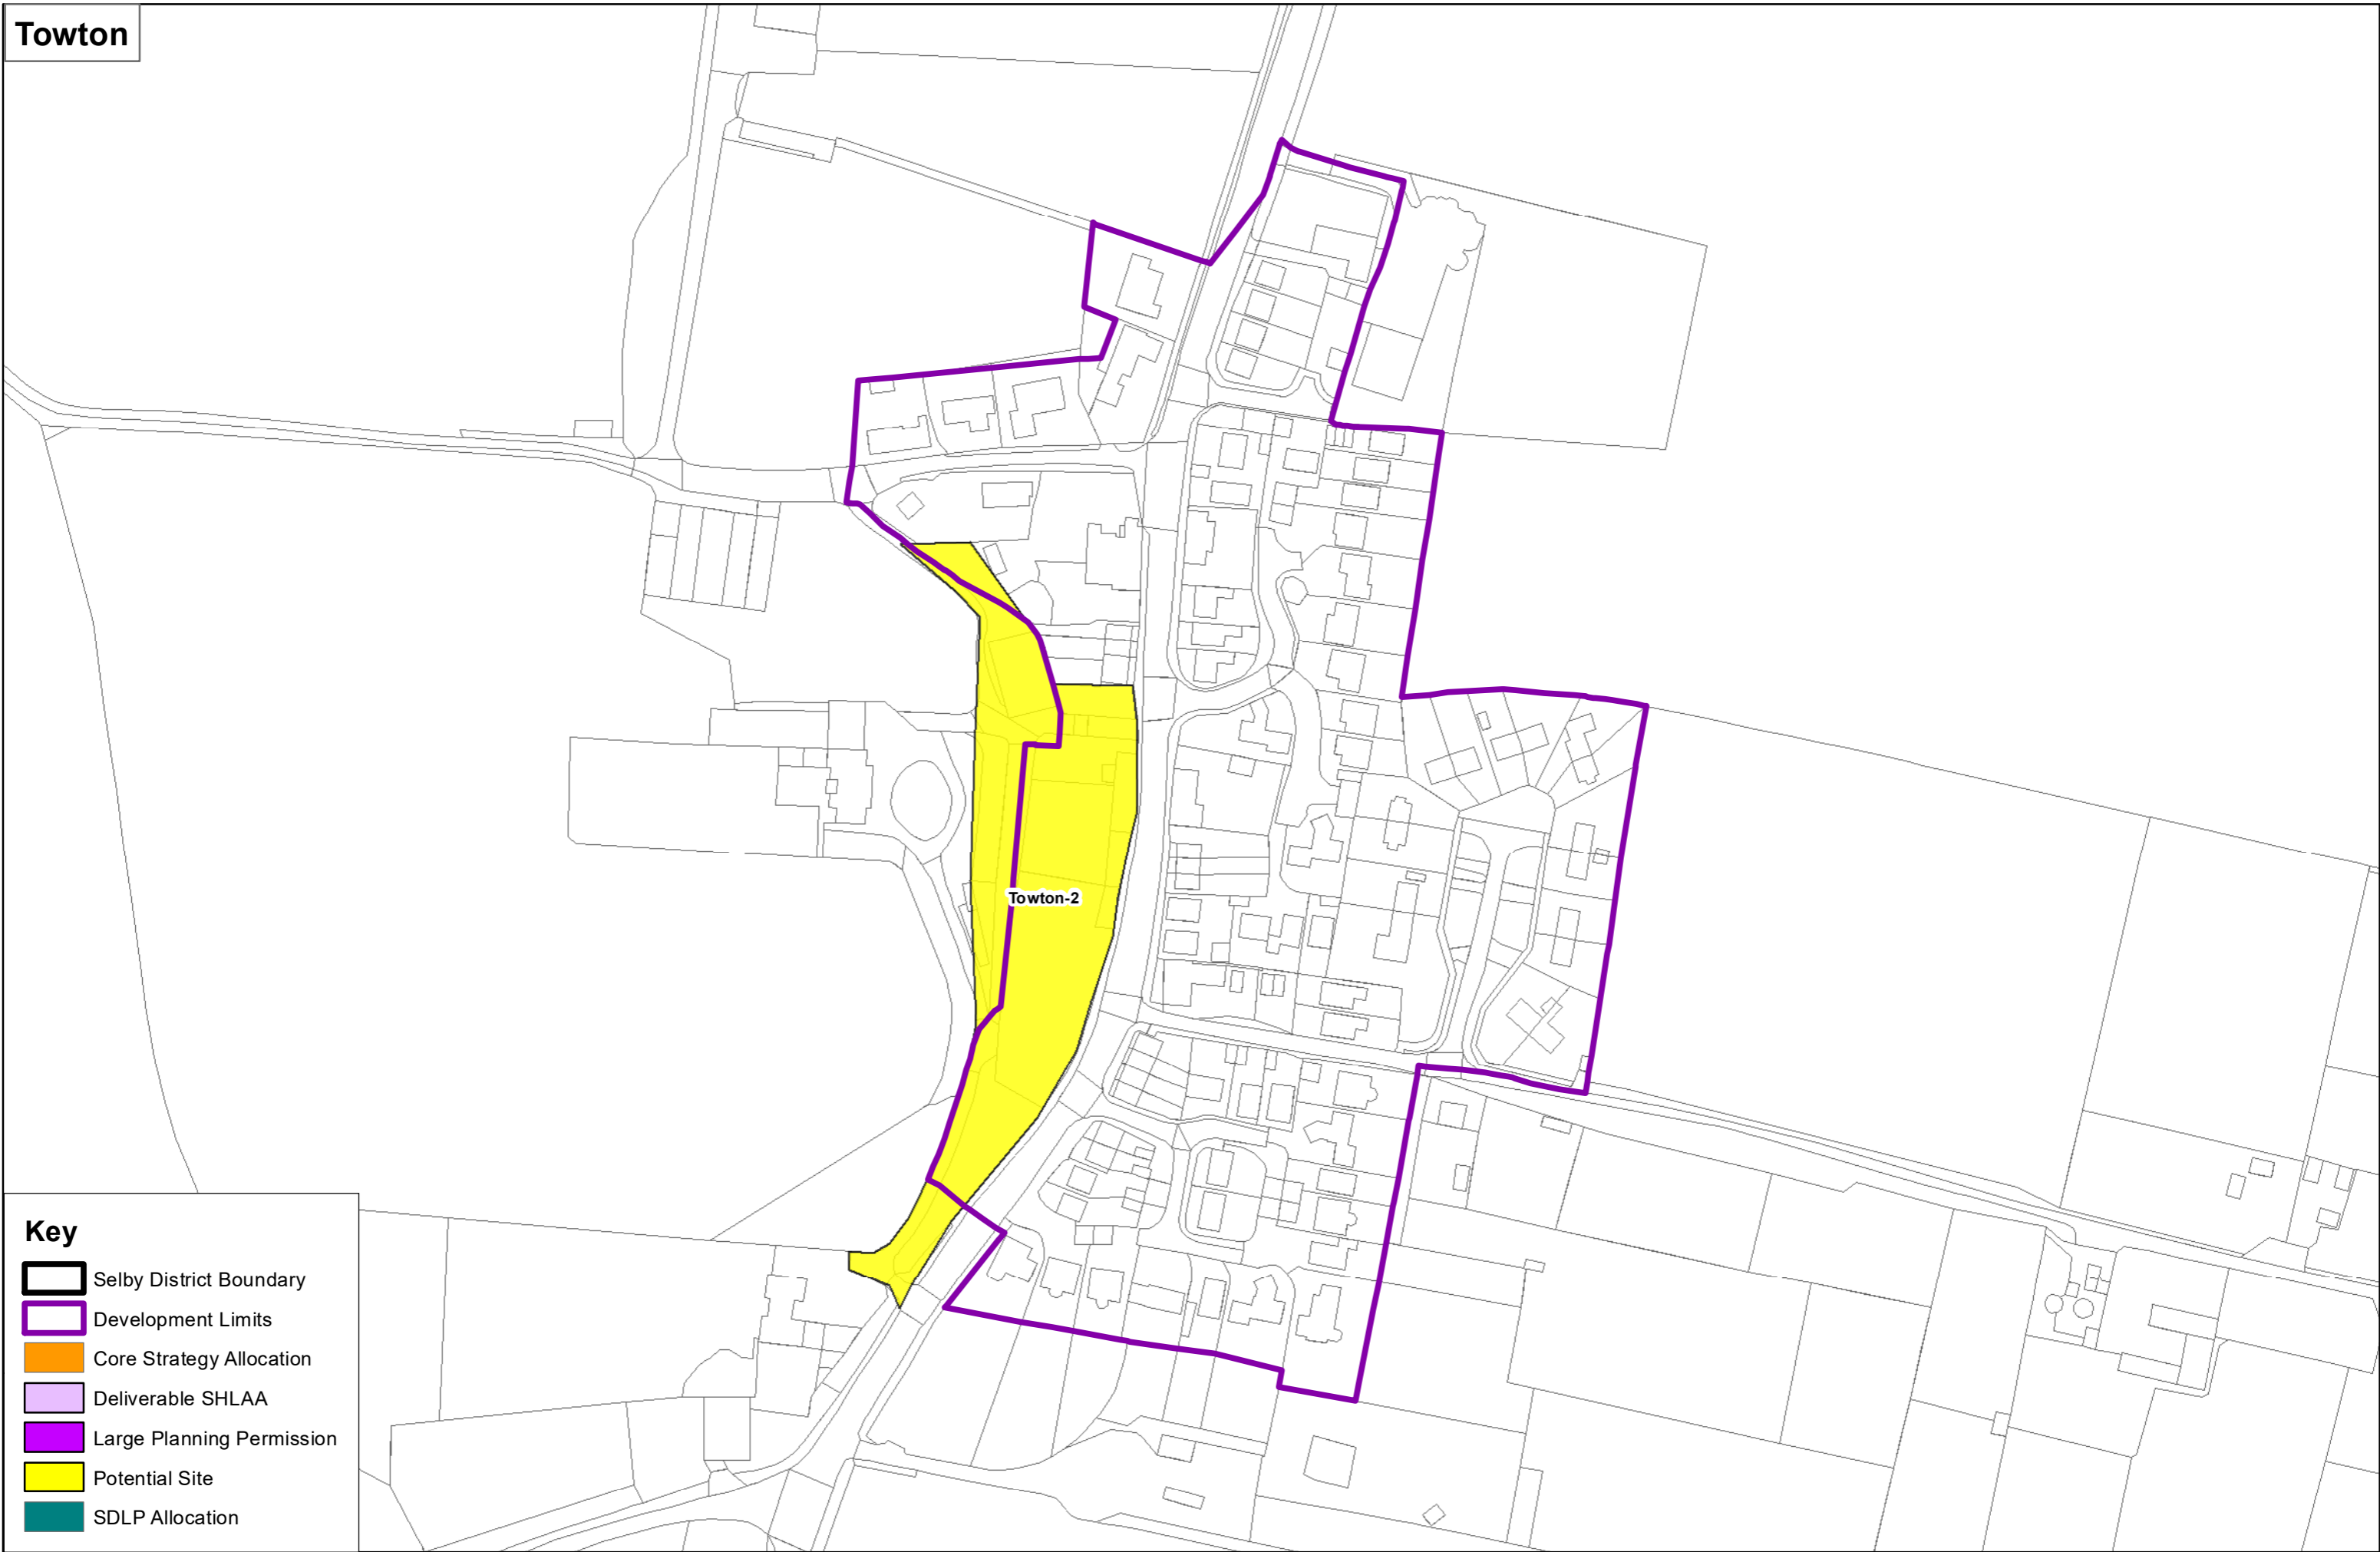

Thorganby (Rural)

Key

- Selby District Boundary
- Development Limits
- Core Strategy Allocation
- Deliverable SHLAA
- Large Planning Permission
- Potential Site
- SDLP Allocation

Thorpe Willoughby

Key

- Selby District Boundary
- Development Limits
- Core Strategy Allocation
- Deliverable SHLAA
- Large Planning Permission
- Potential Site
- SDLP Allocation