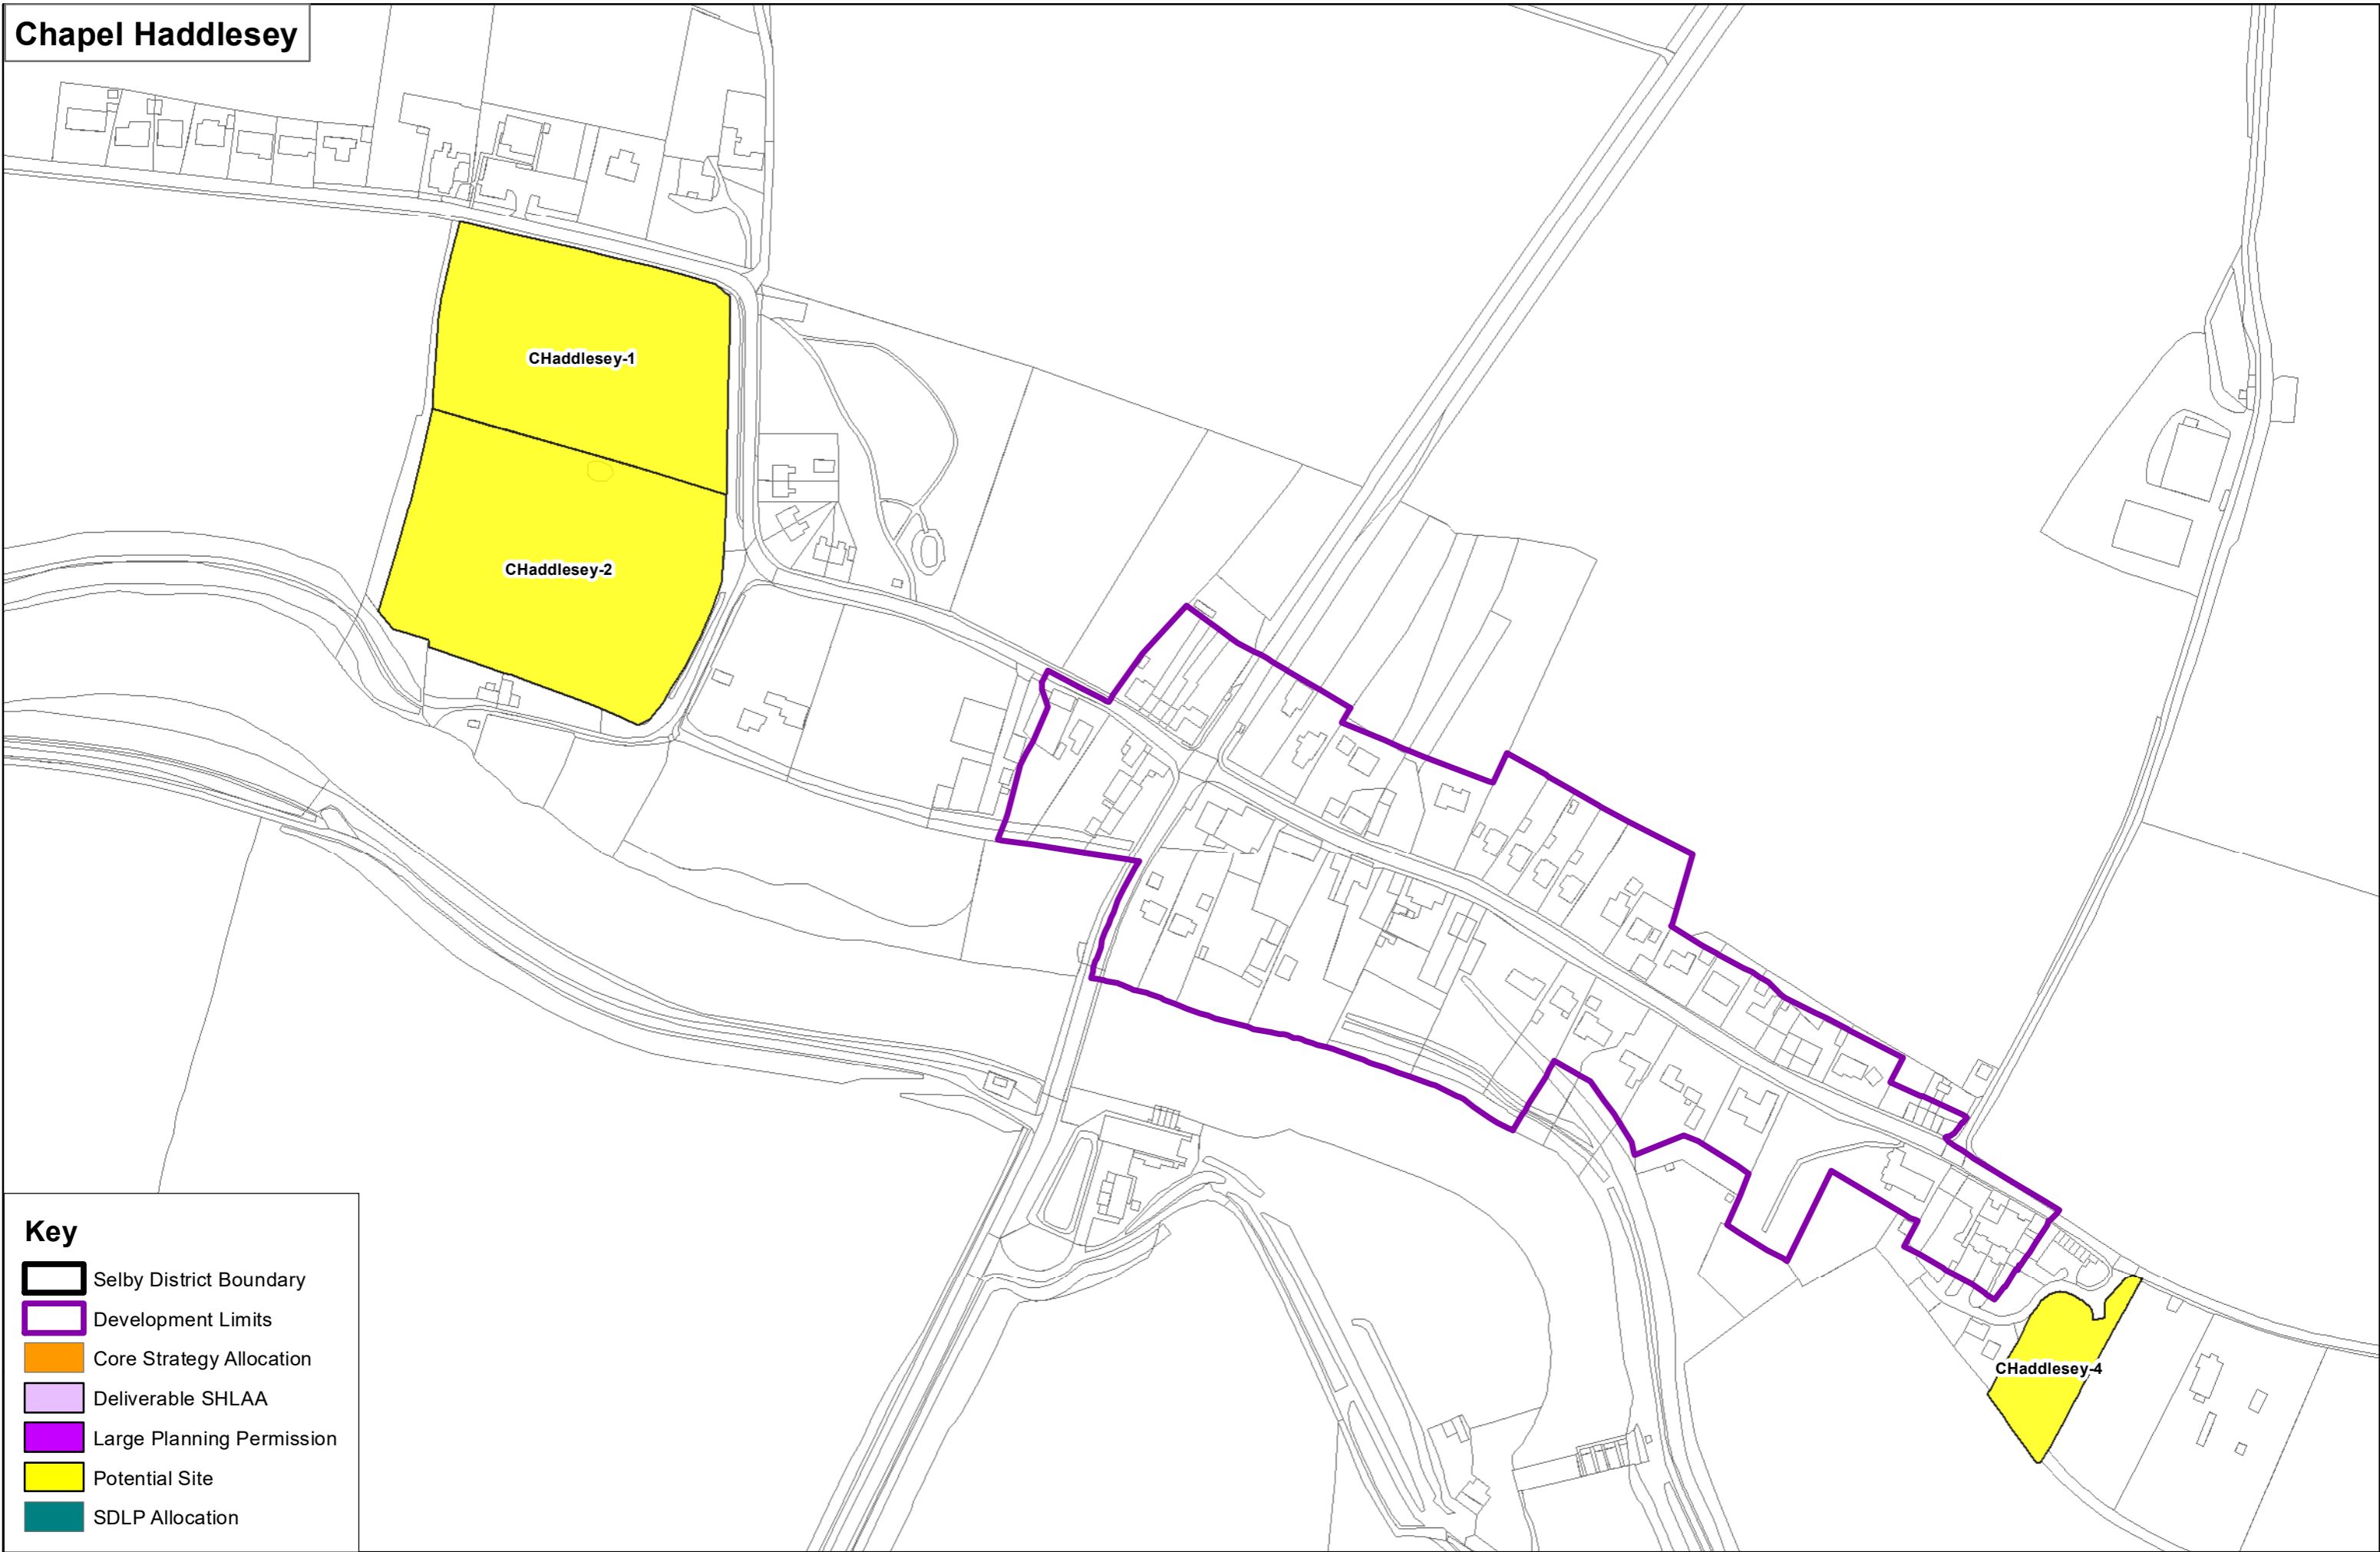

Cawood

Key

- Selby District Boundary
- Development Limits
- Core Strategy Allocation
- Deliverable SHLAA
- Large Planning Permission
- Potential Site
- SDLP Allocation

Chapel Haddlesey

Key

- Selby District Boundary
- Development Limits
- Core Strategy Allocation
- Deliverable SHLAA
- Large Planning Permission
- Potential Site
- SDLP Allocation