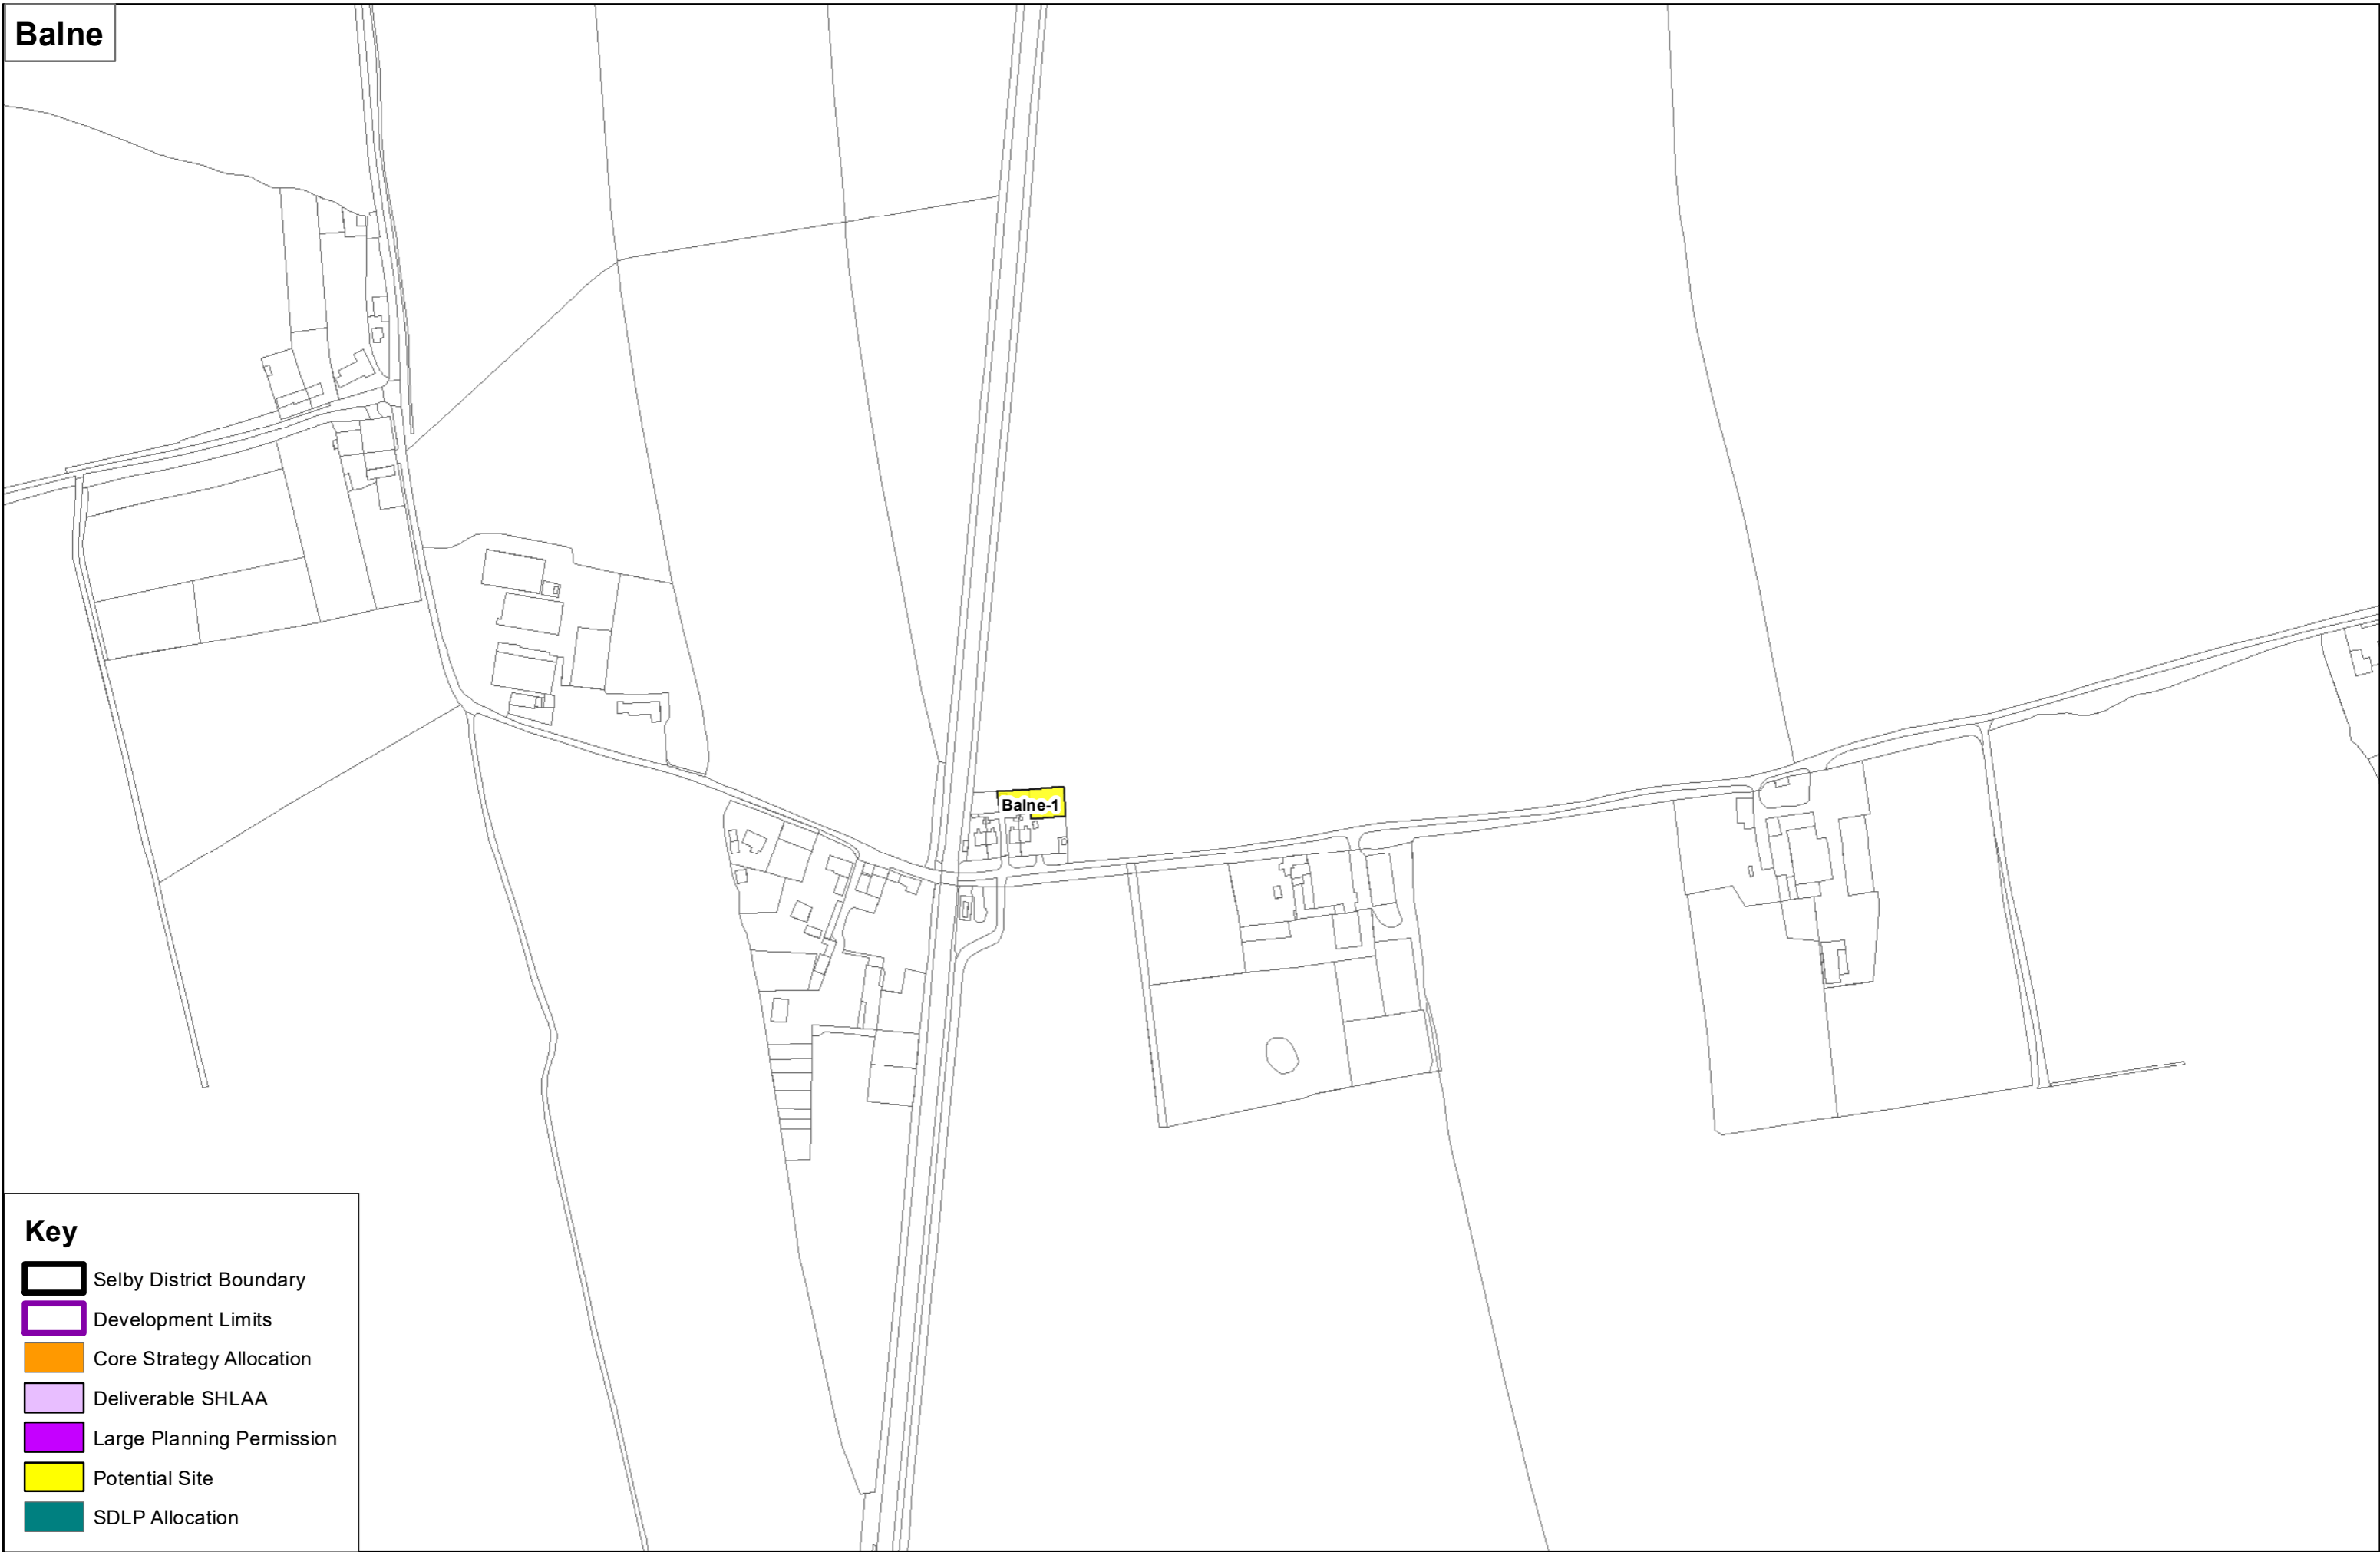

Appleton Roebuck

Key

- Selby District Boundary
- Development Limits
- Core Strategy Allocation
- Deliverable SHLAA
- Large Planning Permission
- Potential Site
- SDLP Allocation

Appleton Roebuck (Rural)

Key

- Selby District Boundary
- Development Limits
- Core Strategy Allocation
- Deliverable SHLAA
- Large Planning Permission
- Potential Site
- SDLP Allocation

Key

- Selby District Boundary
- Development Limits
- Core Strategy Allocation
- Deliverable SHLAA
- Large Planning Permission
- Potential Site
- SDLP Allocation