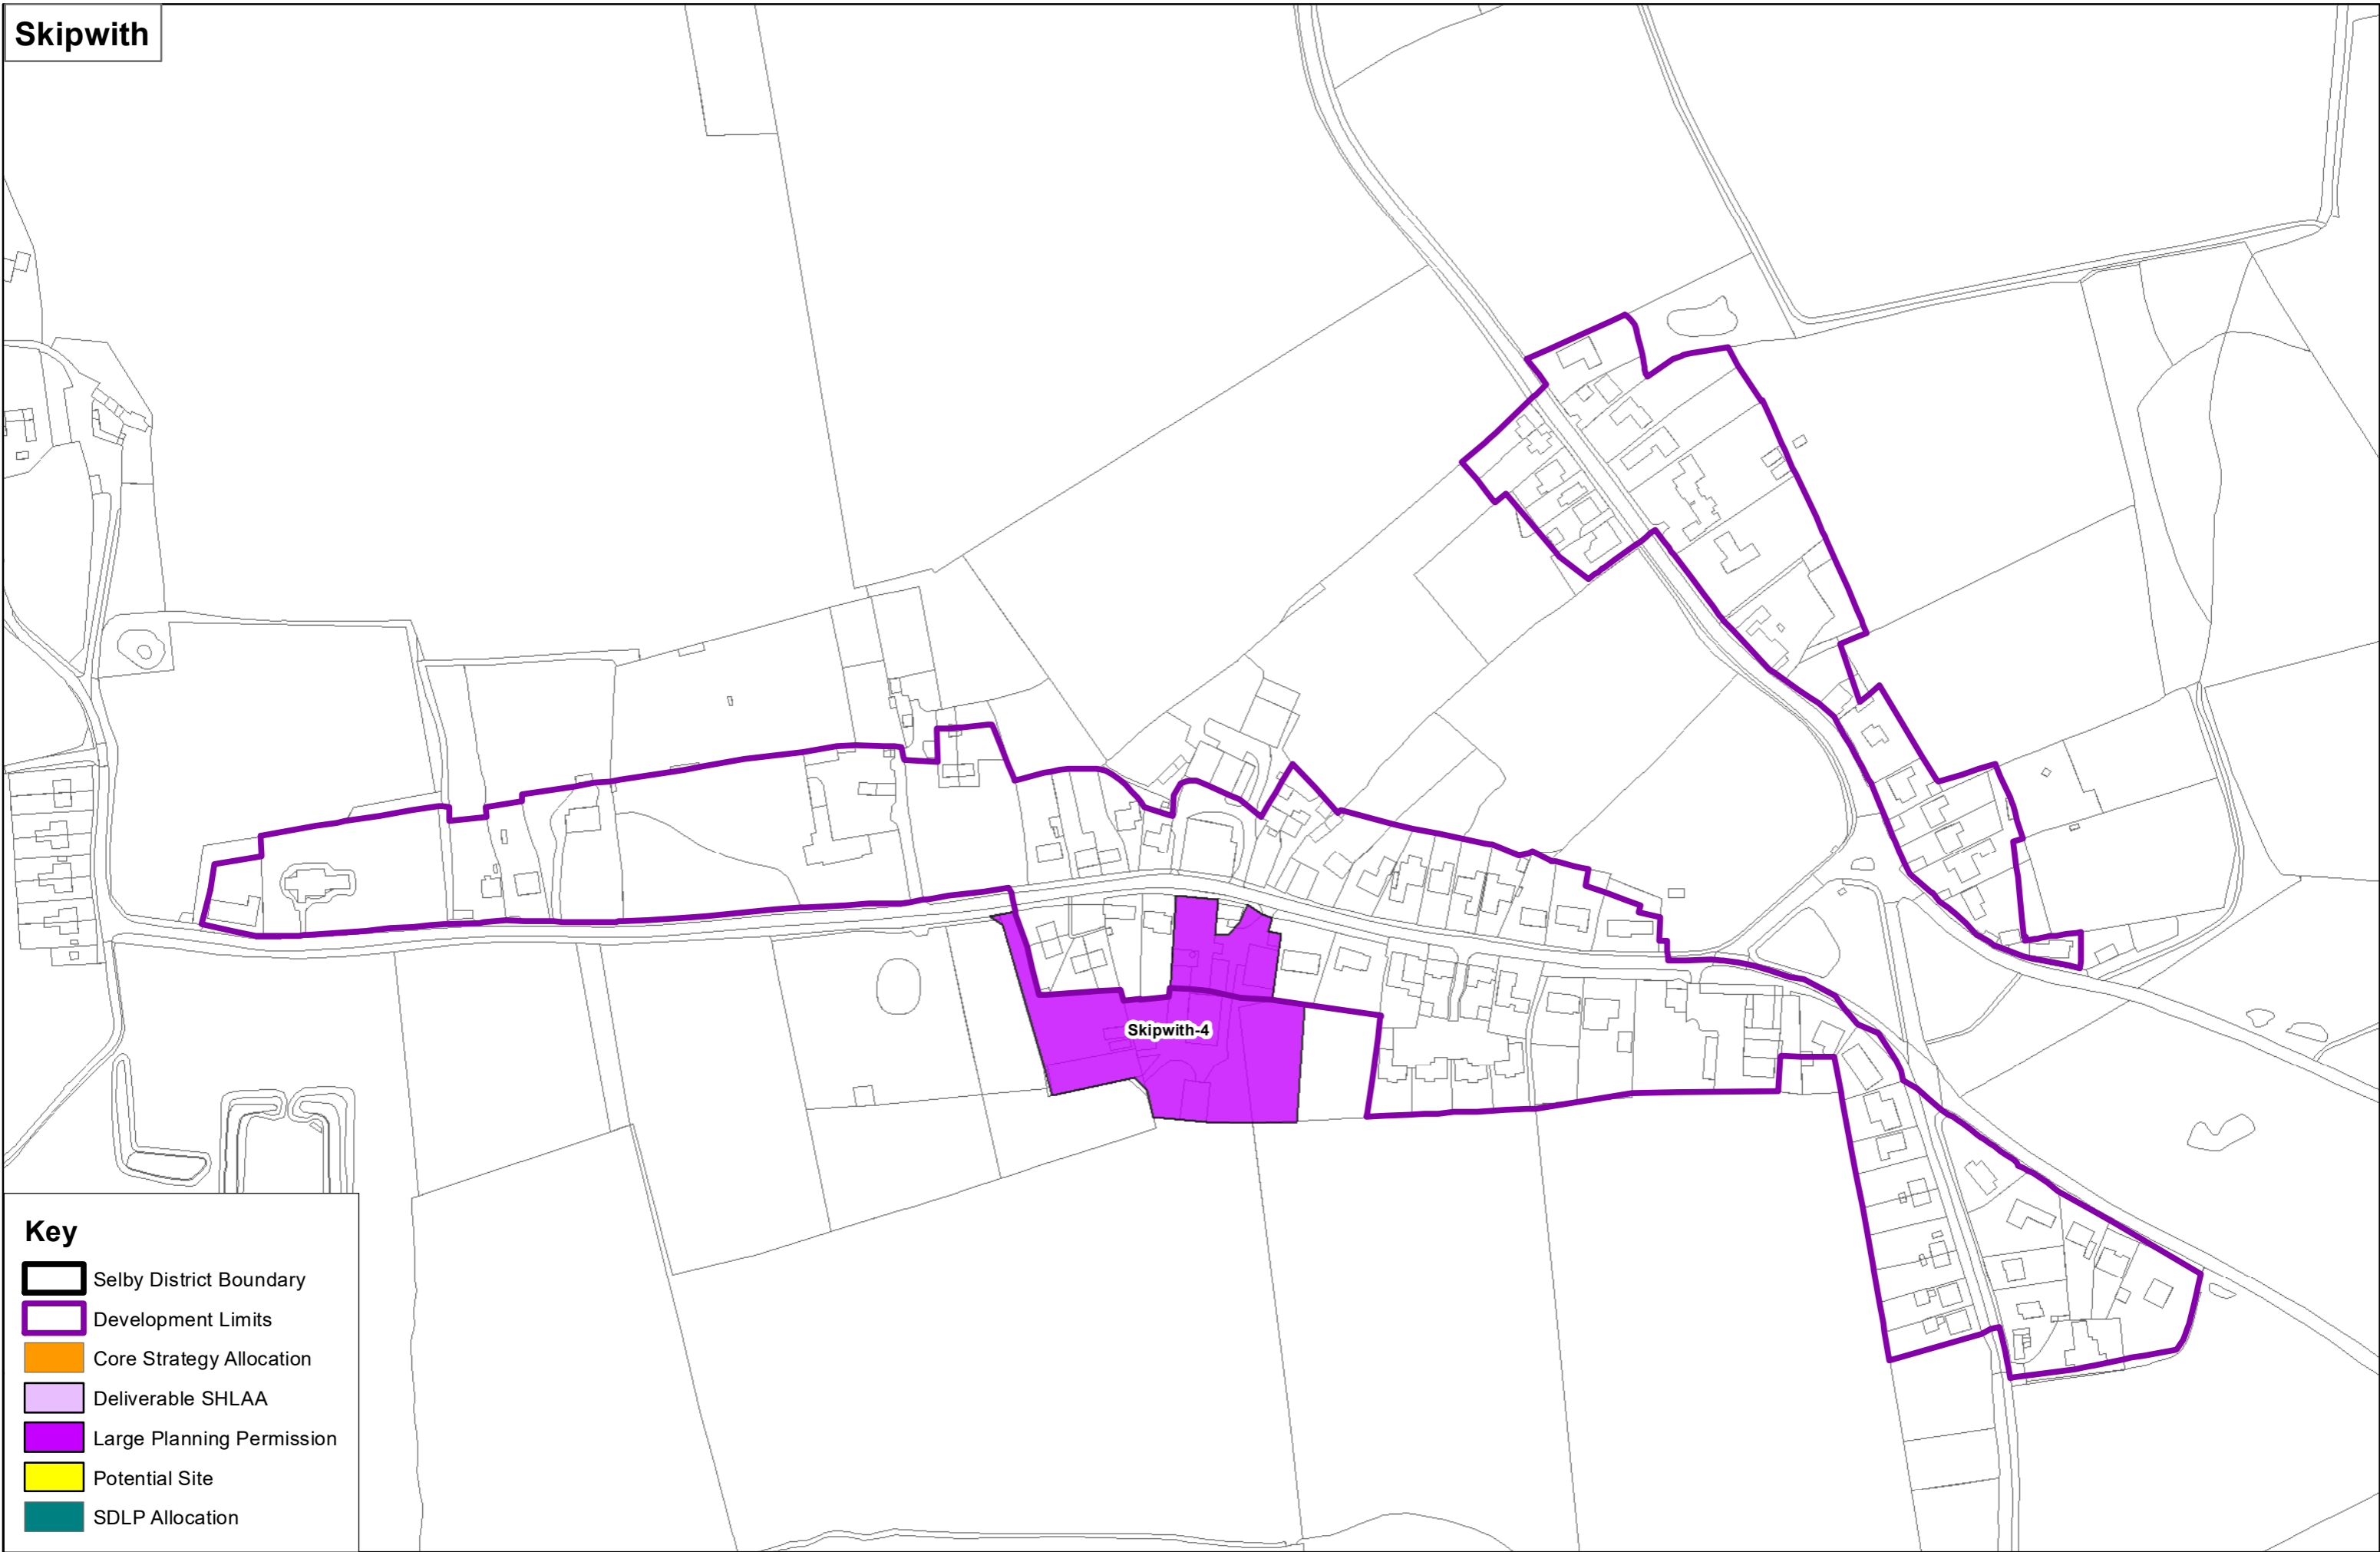

Key

- Selby District Boundary
- Development Limits
- Core Strategy Allocation
- Deliverable SHLAA
- Large Planning Permission
- Potential Site
- SDLP Allocation

Selby Town Centre

Key

- Selby District Boundary
- Development Limits
- Core Strategy Allocation
- Deliverable SHLAA
- Potential Site
- SDLP Allocation

Sherburn in Elmet

Key

- Selby District Boundary
- Development Limits
- Core Strategy Allocation
- Deliverable SHLAA
- Large Planning Permission
- Potential Site
- SDLP Allocation

Key

- Selby District Boundary
- Development Limits
- Core Strategy Allocation
- Deliverable SHLAA
- Large Planning Permission
- Potential Site
- SDLP Allocation