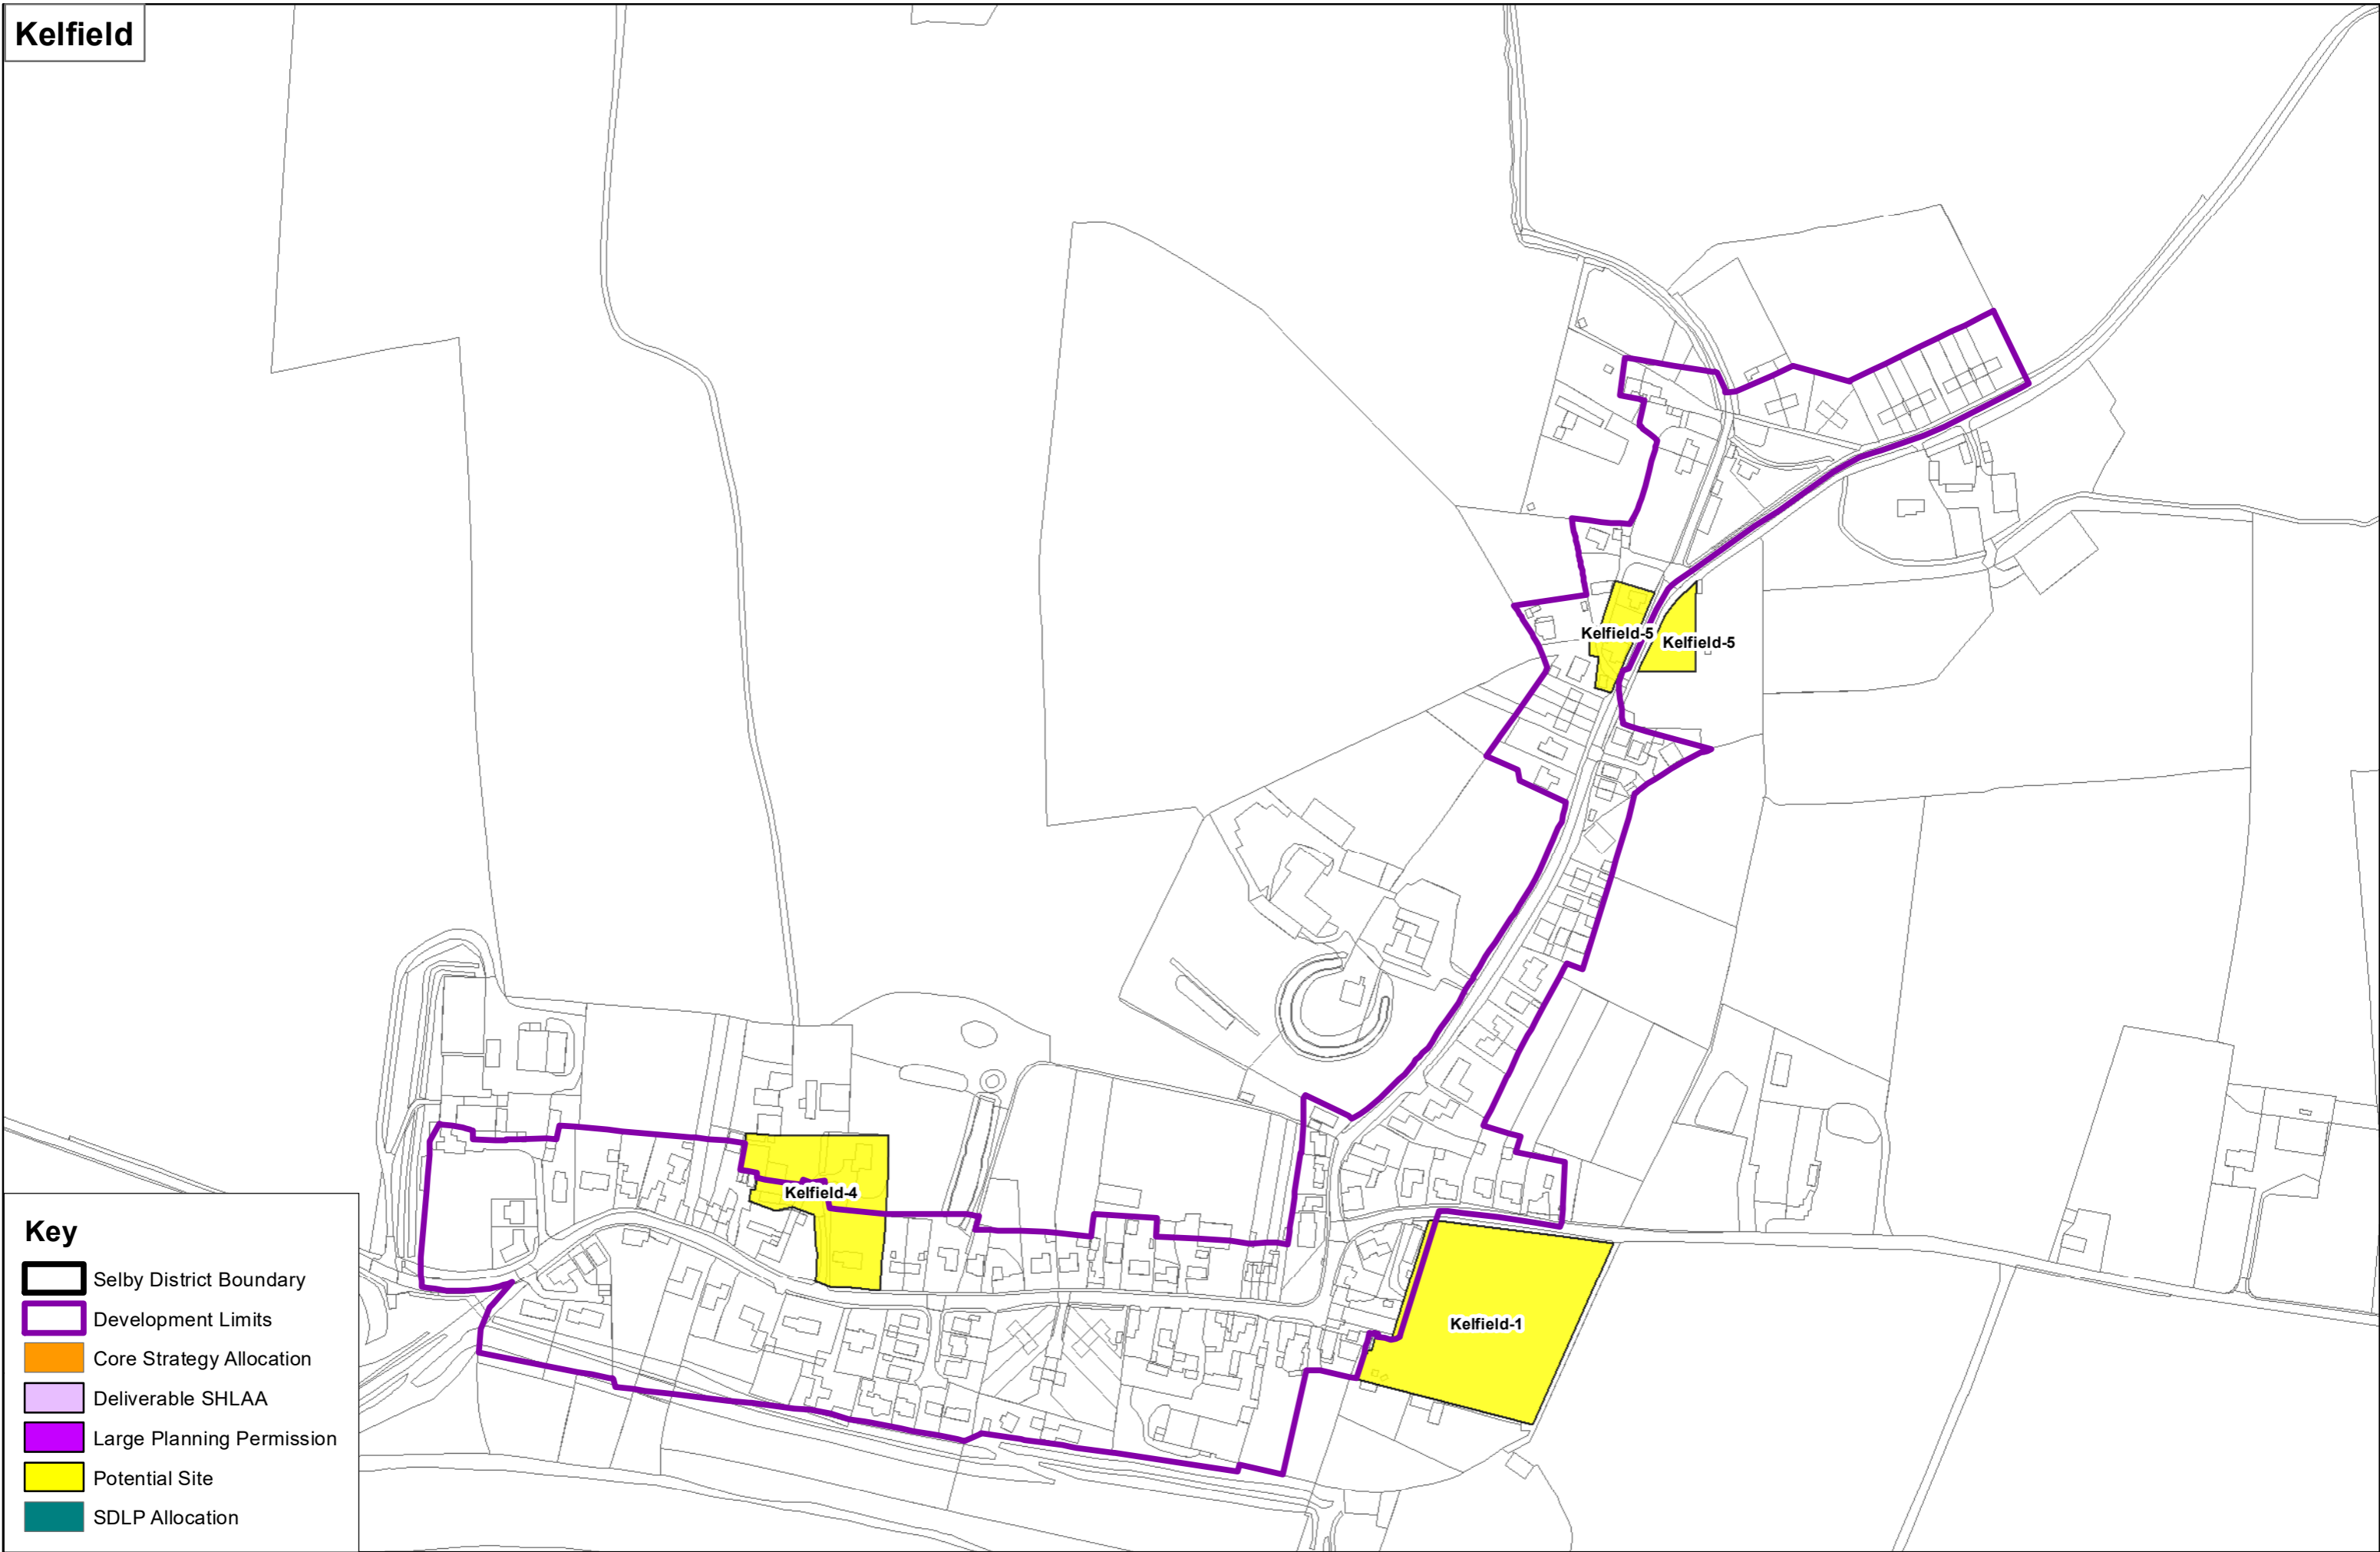

Key

- Selby District Boundary
- Development Limits
- Core Strategy Allocation
- Deliverable SHLAA
- Large Planning Permission
- Potential Site
- SDLP Allocation