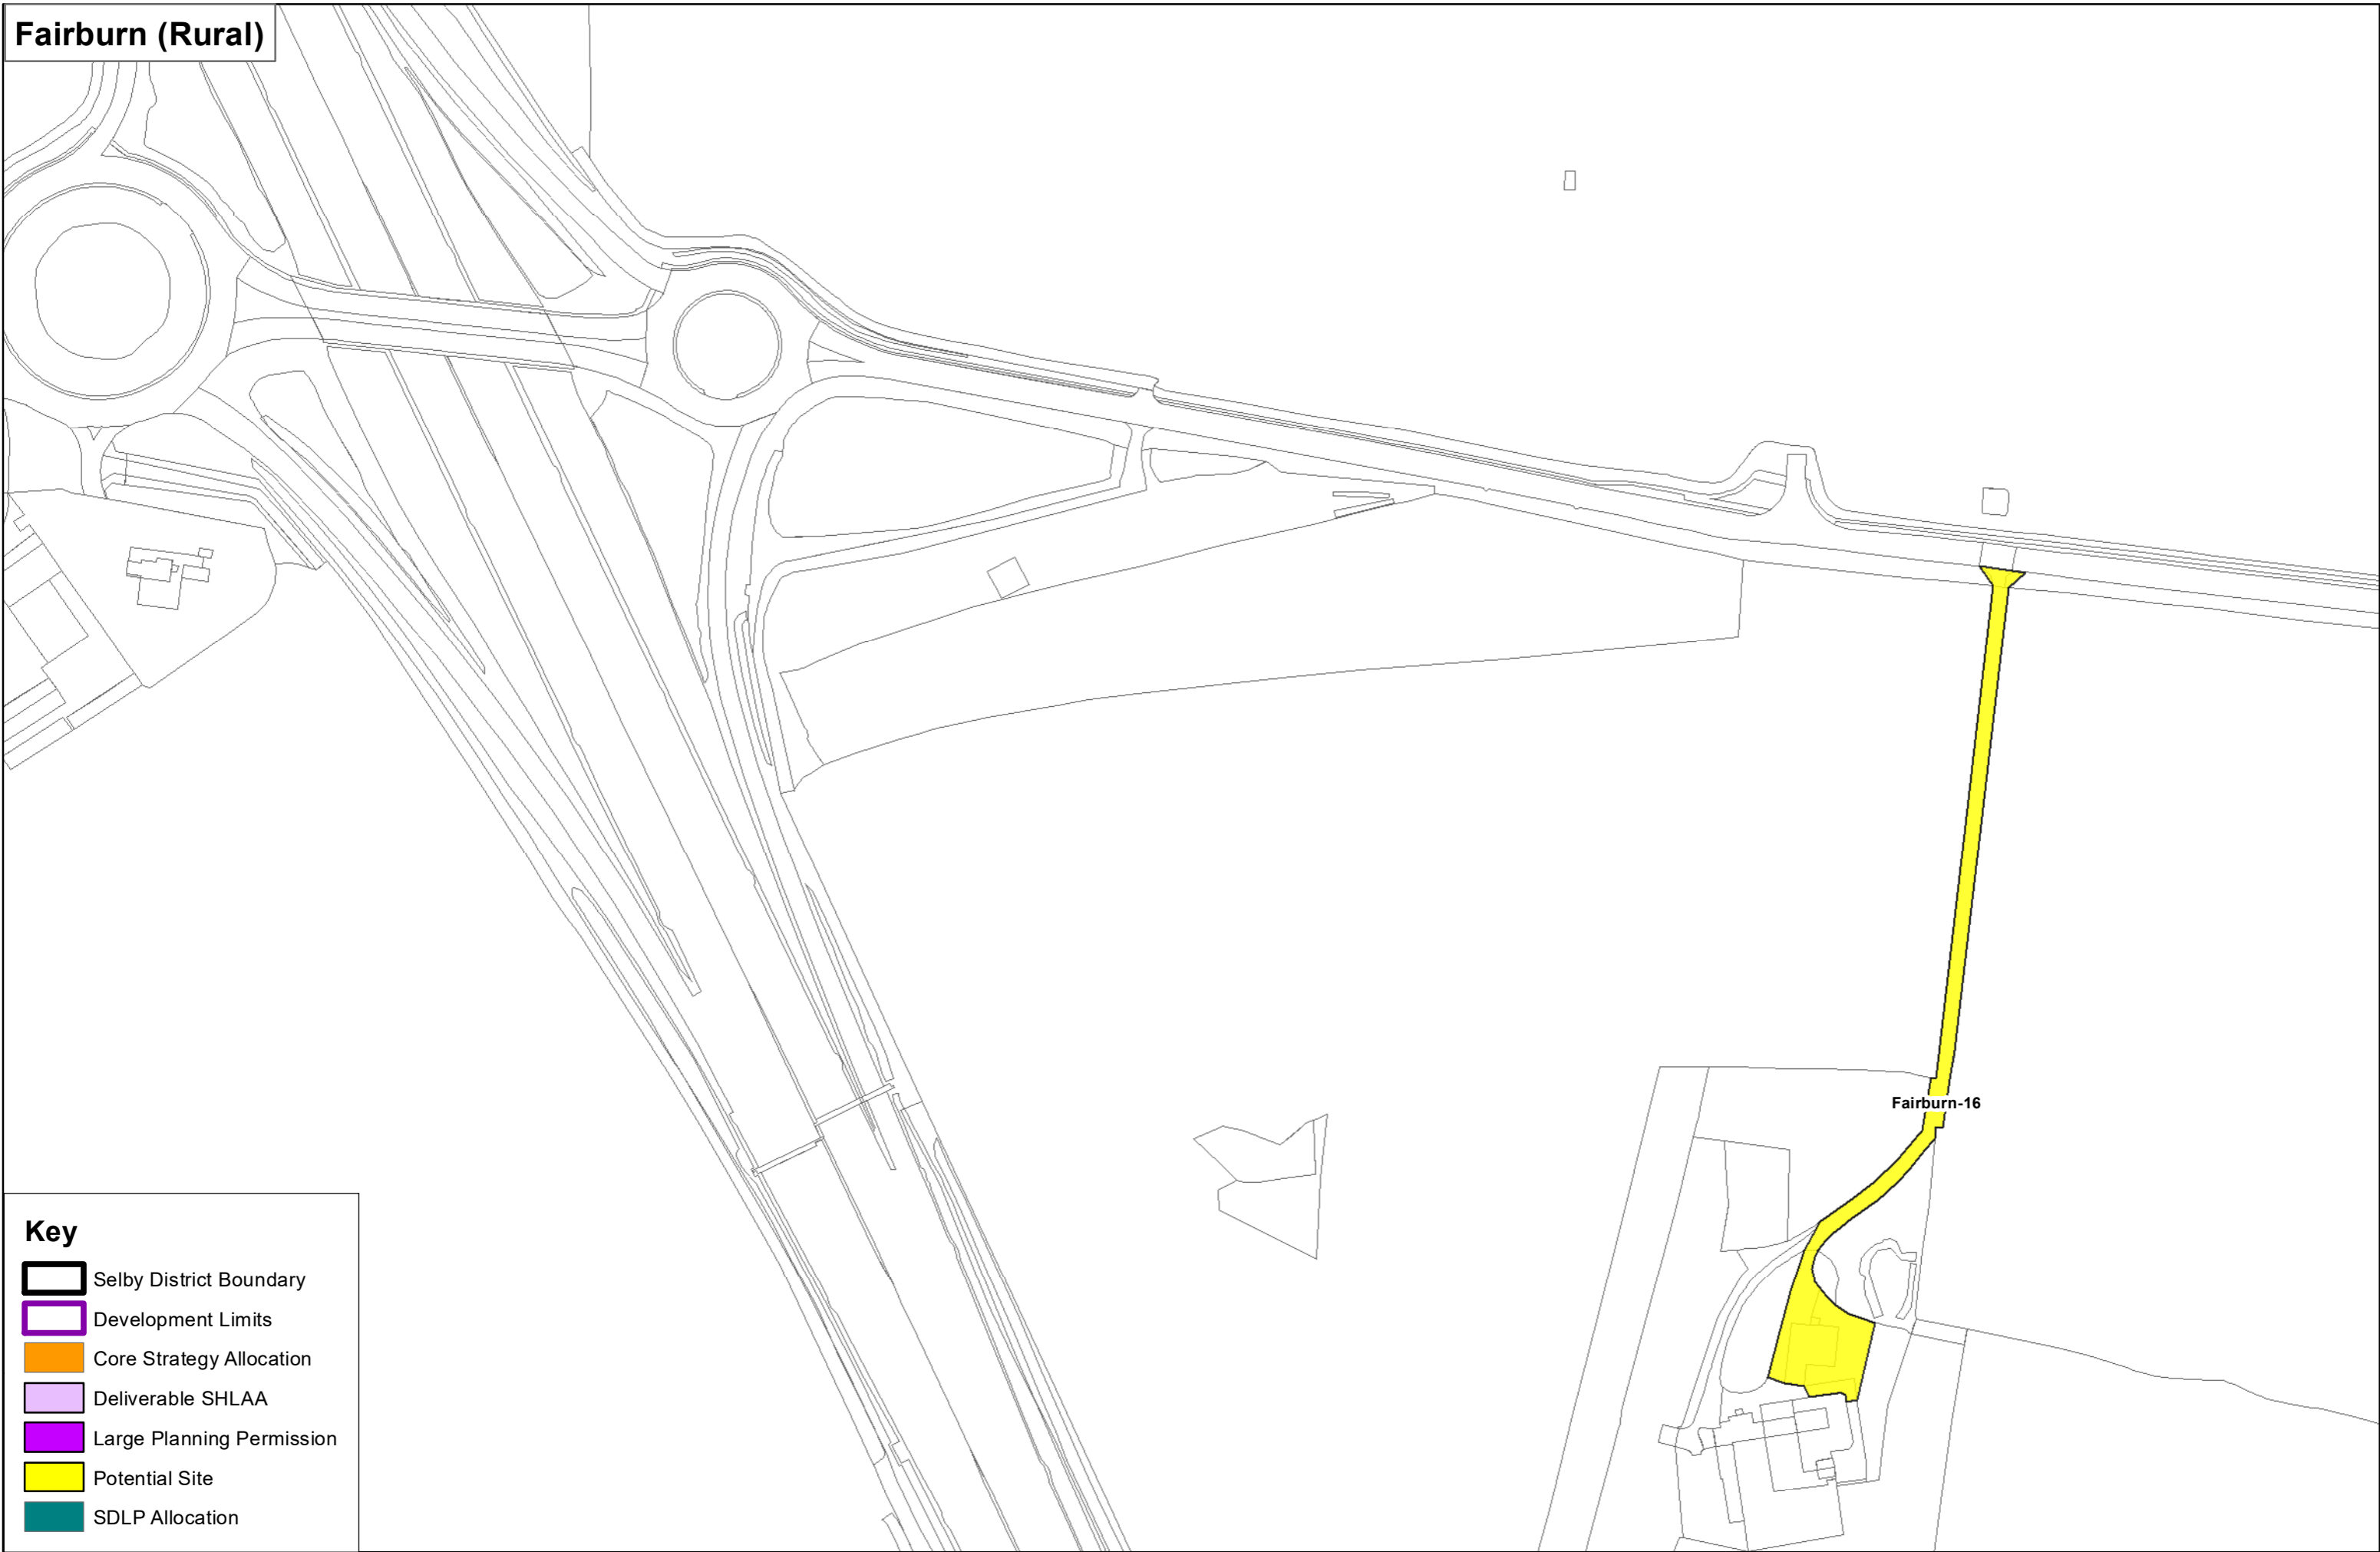

Escrick

Key

- Selby District Boundary
- Development Limits
- Core Strategy Allocation
- Deliverable SHLAA
- Large Planning Permission
- Potential Site
- SDLP Allocation

Fairburn (Rural)

Key

-  Selby District Boundary
-  Development Limits
-  Core Strategy Allocation
-  Deliverable SHLAA
-  Large Planning Permission
-  Potential Site
-  SDLP Allocation