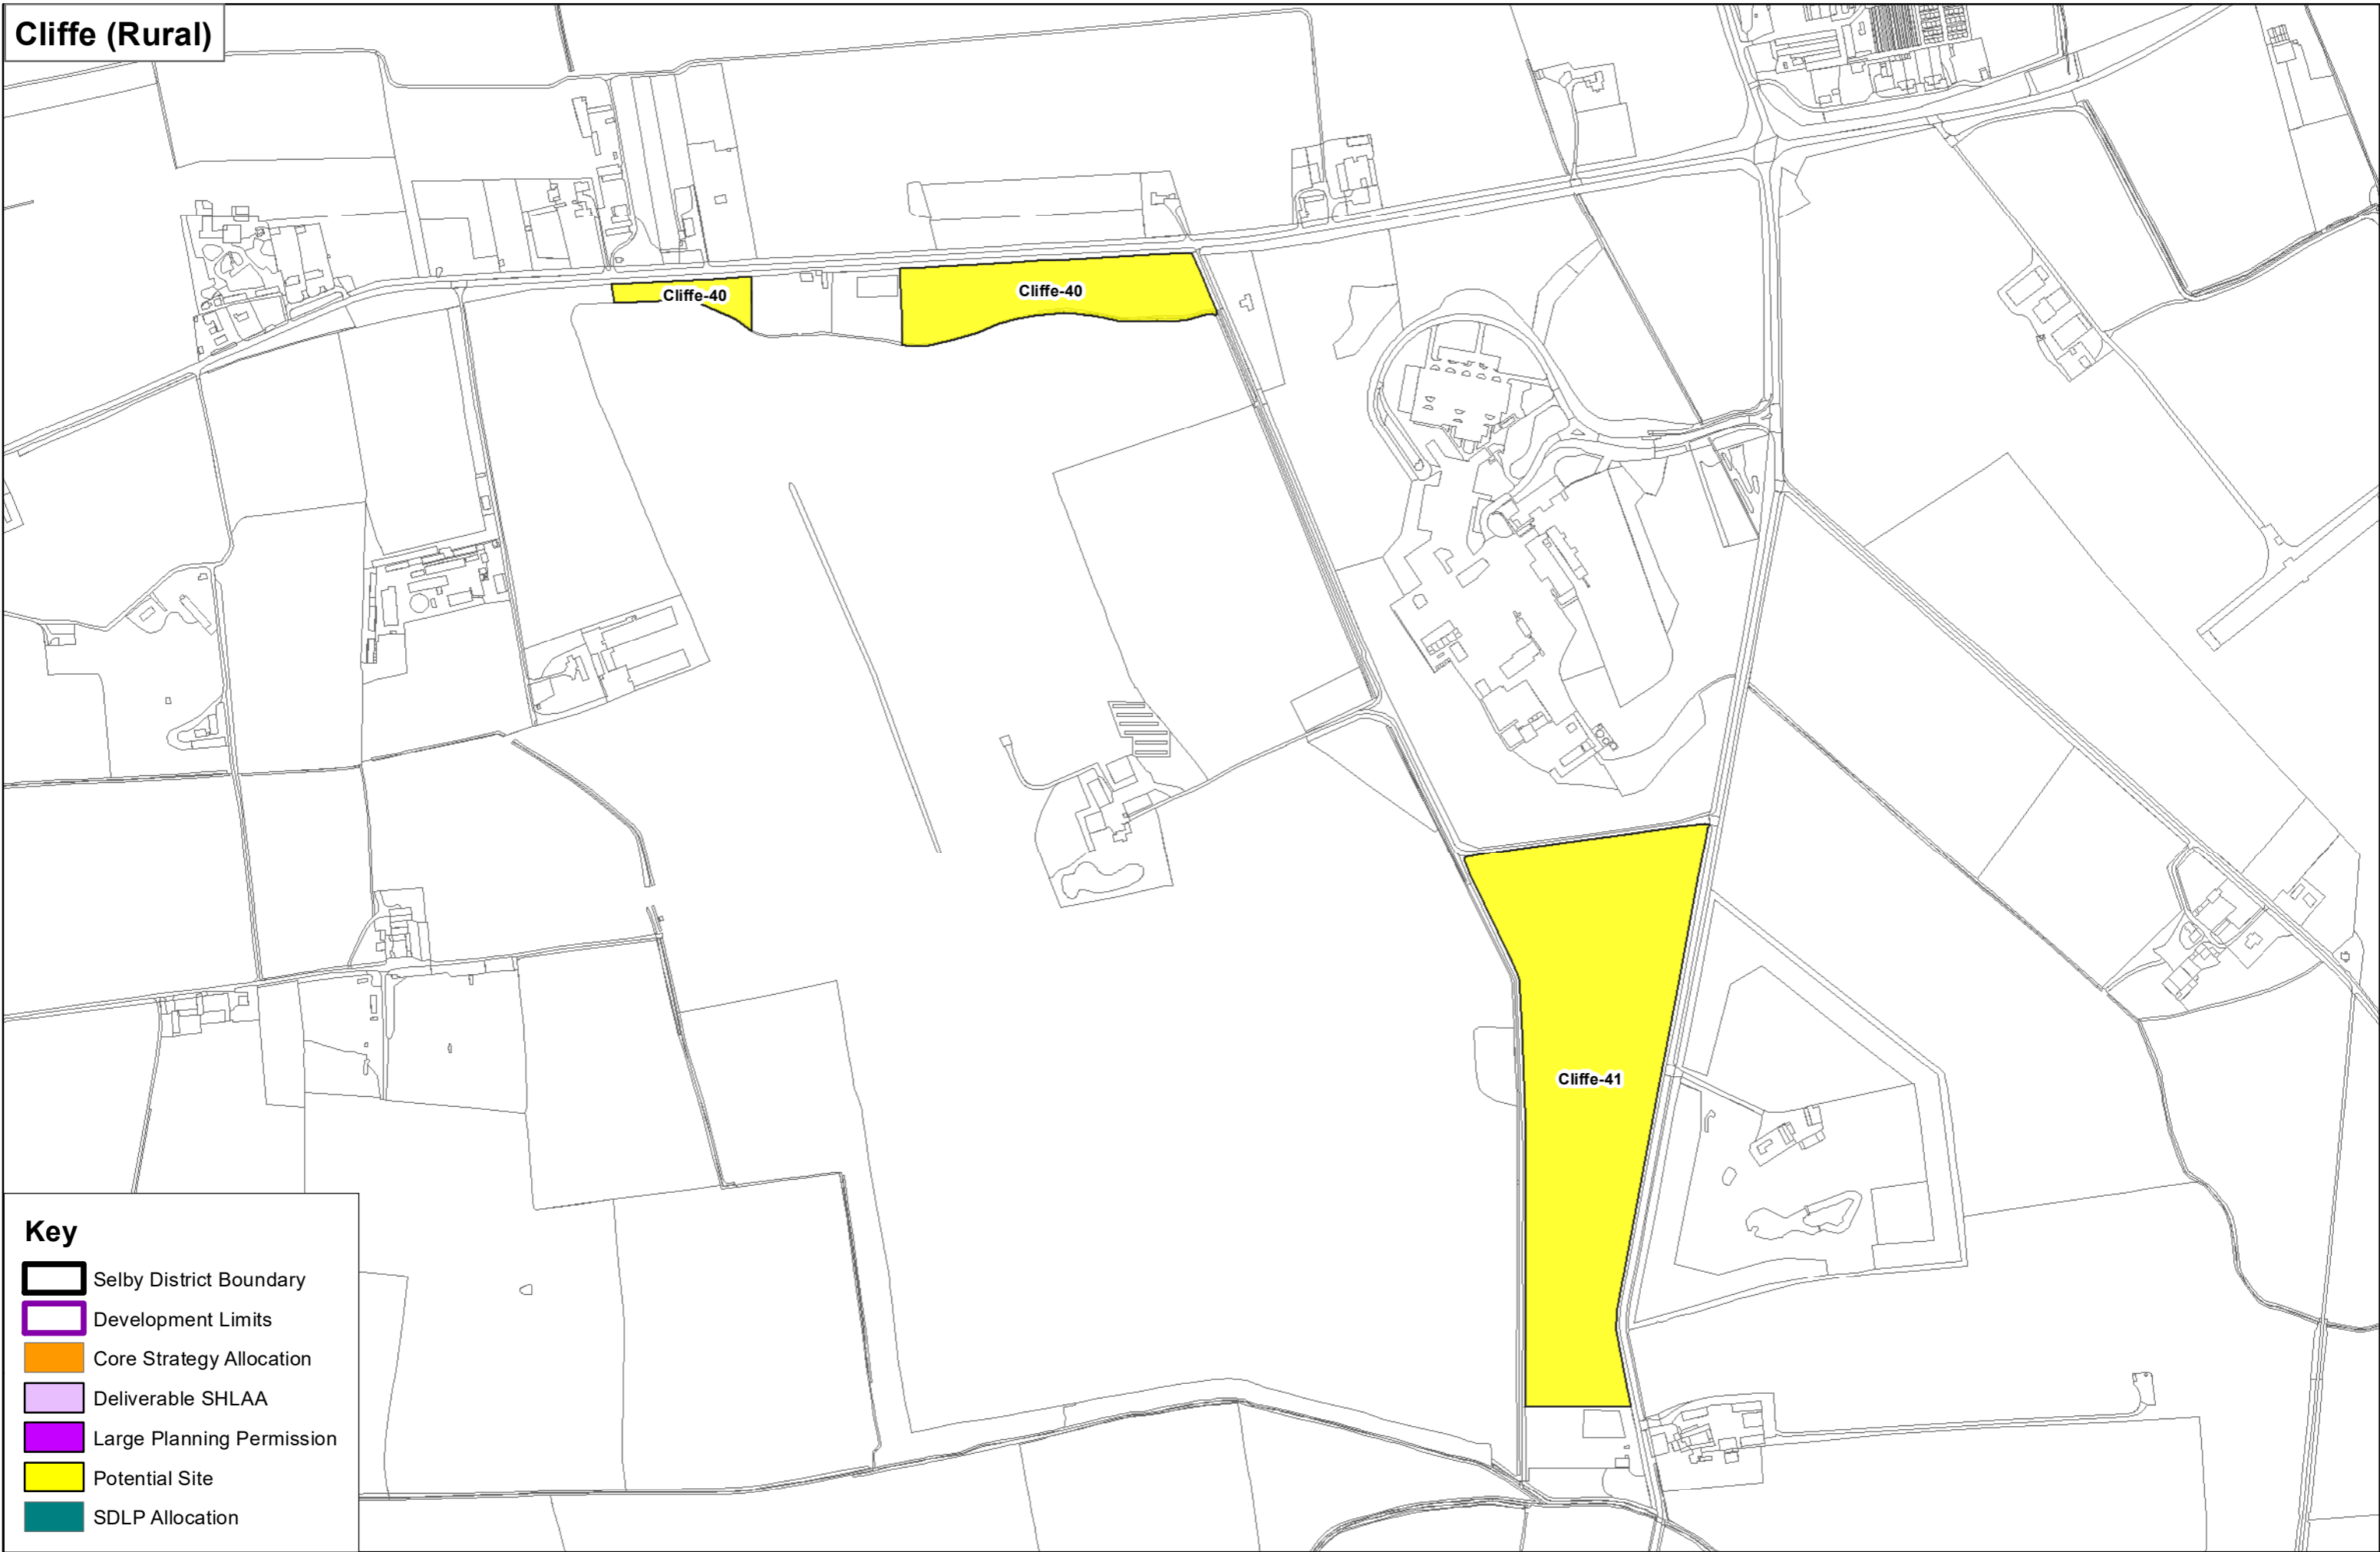

Cliffe (Rural)