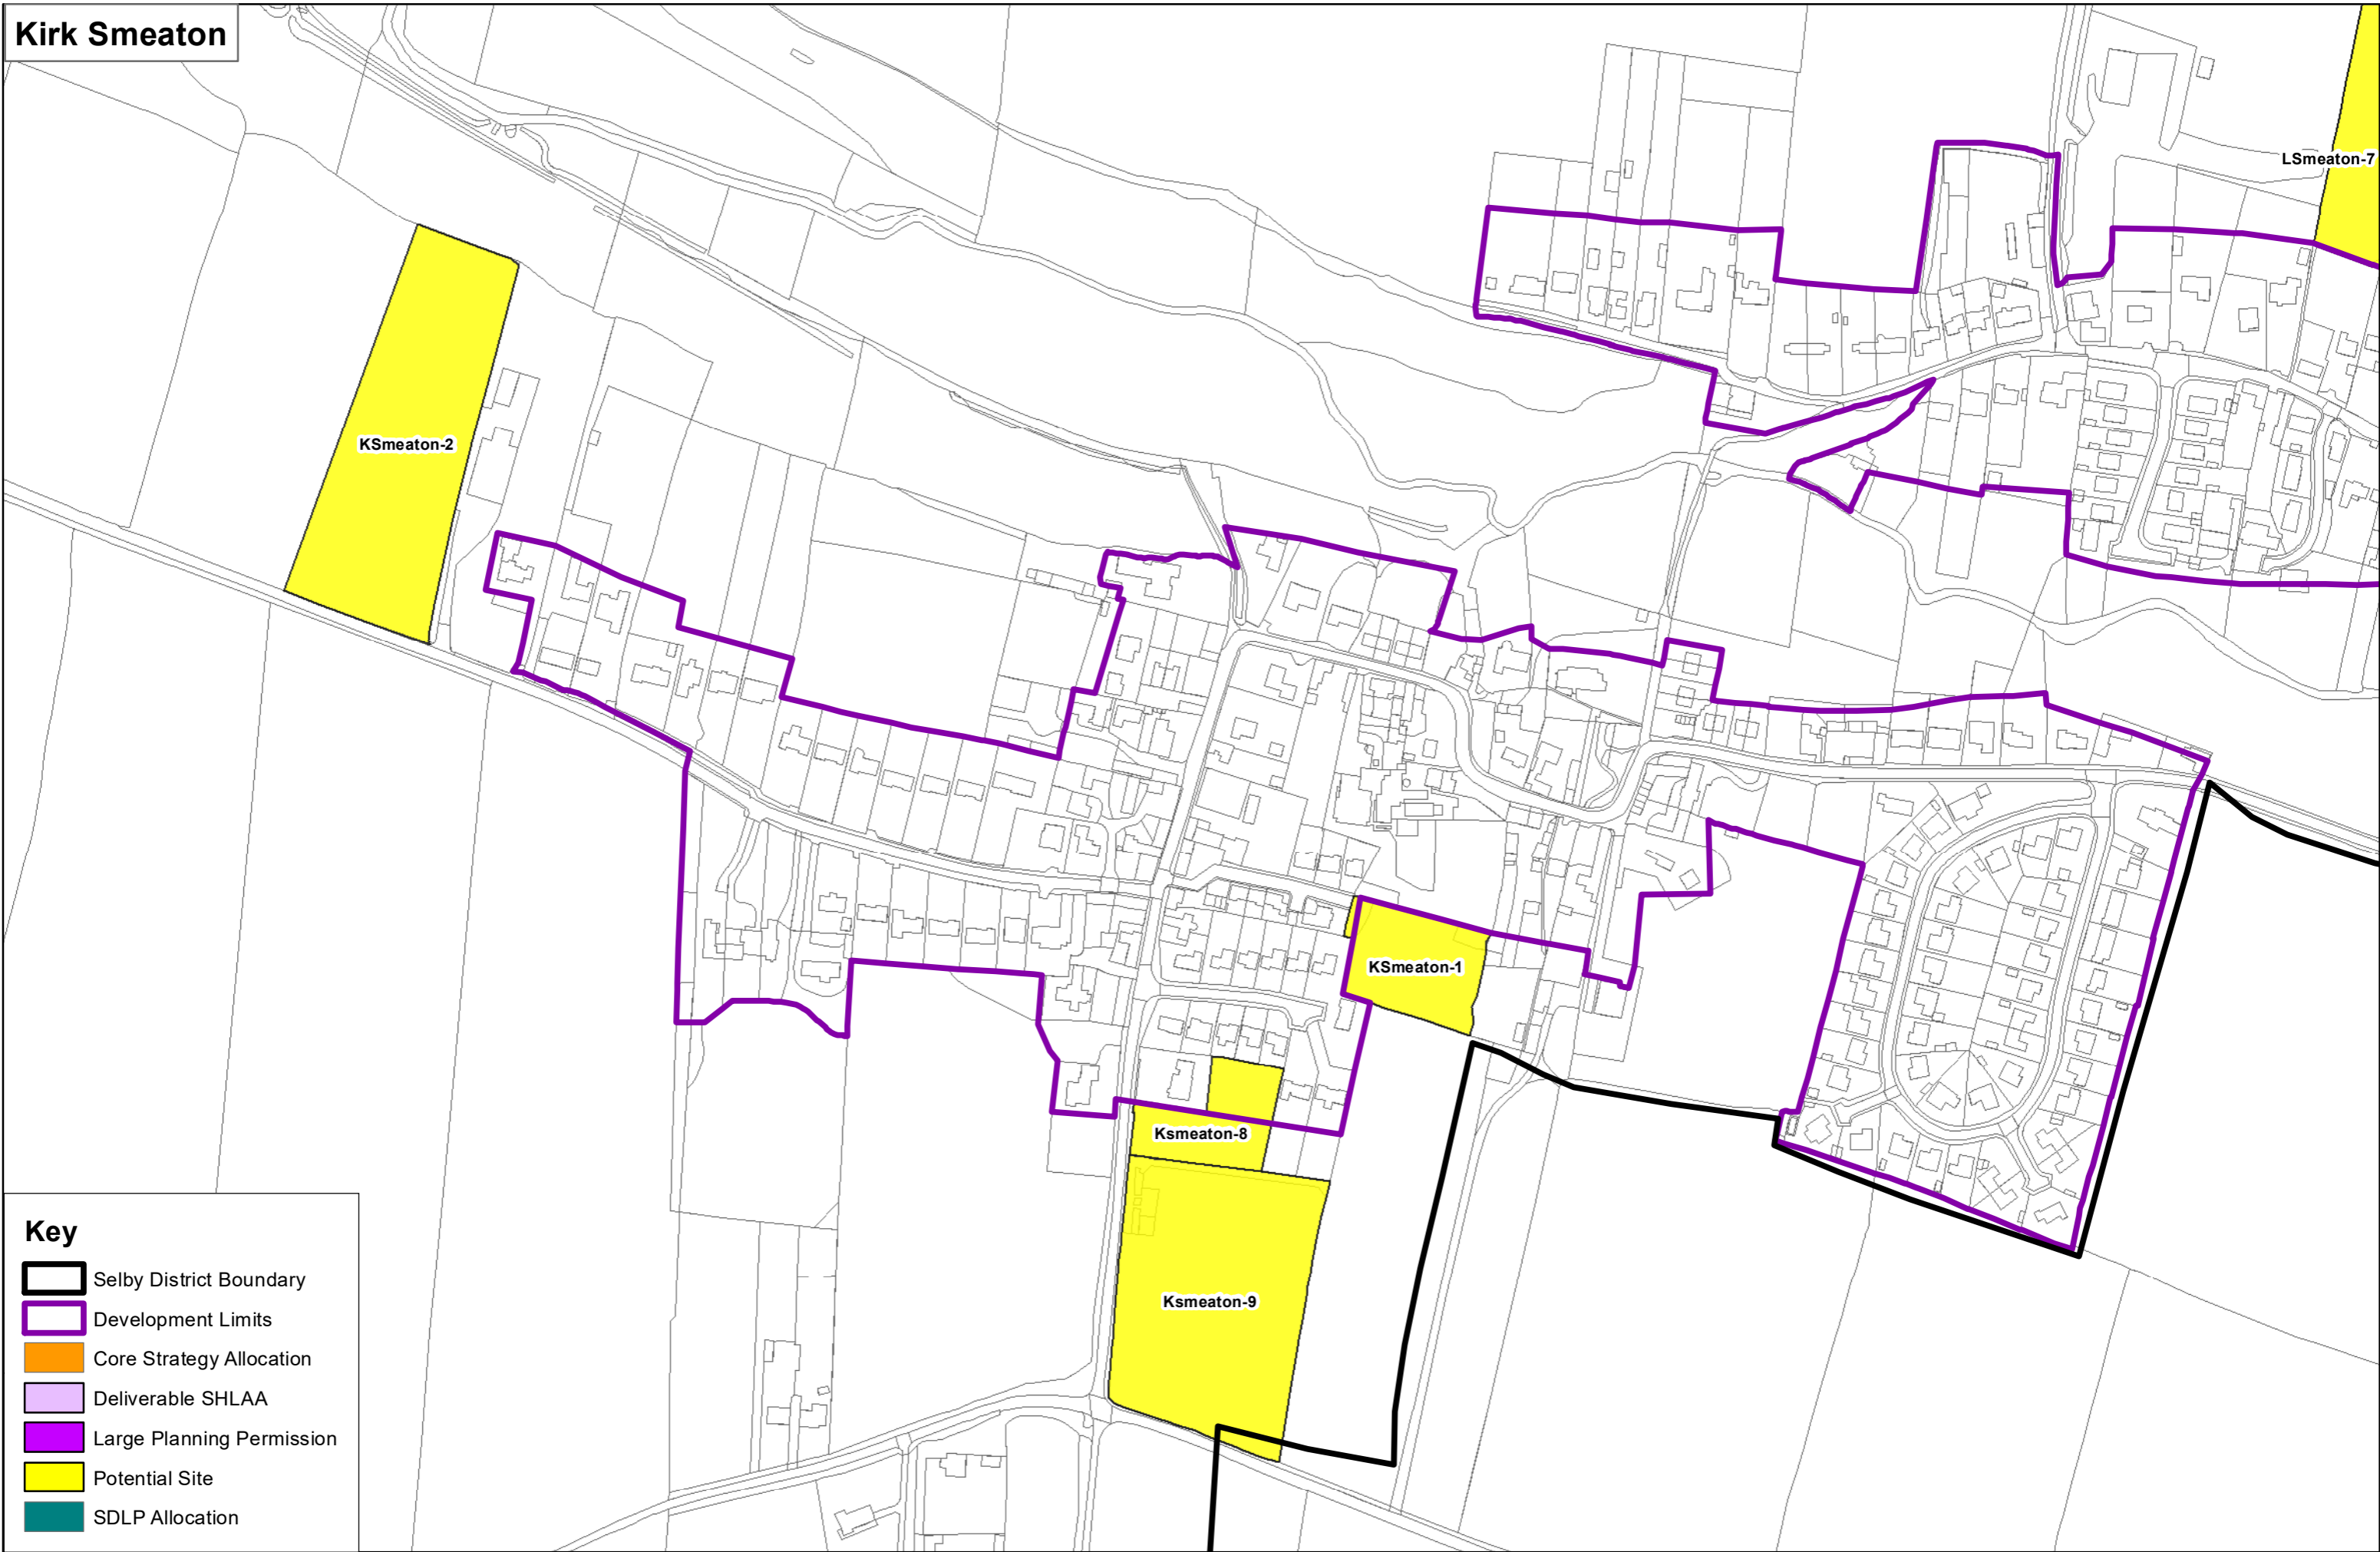

Kellington

Key

- Selby District Boundary
- Development Limits
- Core Strategy Allocation
- Deliverable SHLAA
- Large Planning Permission
- Potential Site
- SDLP Allocation

Kirk Smeaton

Key

- Selby District Boundary
- Development Limits
- Core Strategy Allocation
- Deliverable SHLAA
- Large Planning Permission
- Potential Site
- SDLP Allocation

Little Smeaton

- Key**
- Selby District Boundary
 - Development Limits
 - Core Strategy Allocation
 - Deliverable SHLAA
 - Large Planning Permission
 - Potential Site
 - SDLP Allocation

Key

-  Selby District Boundary
-  Development Limits
-  Core Strategy Allocation
-  Deliverable SHLAA
-  Large Planning Permission
-  Potential Site
-  SDLP Allocation