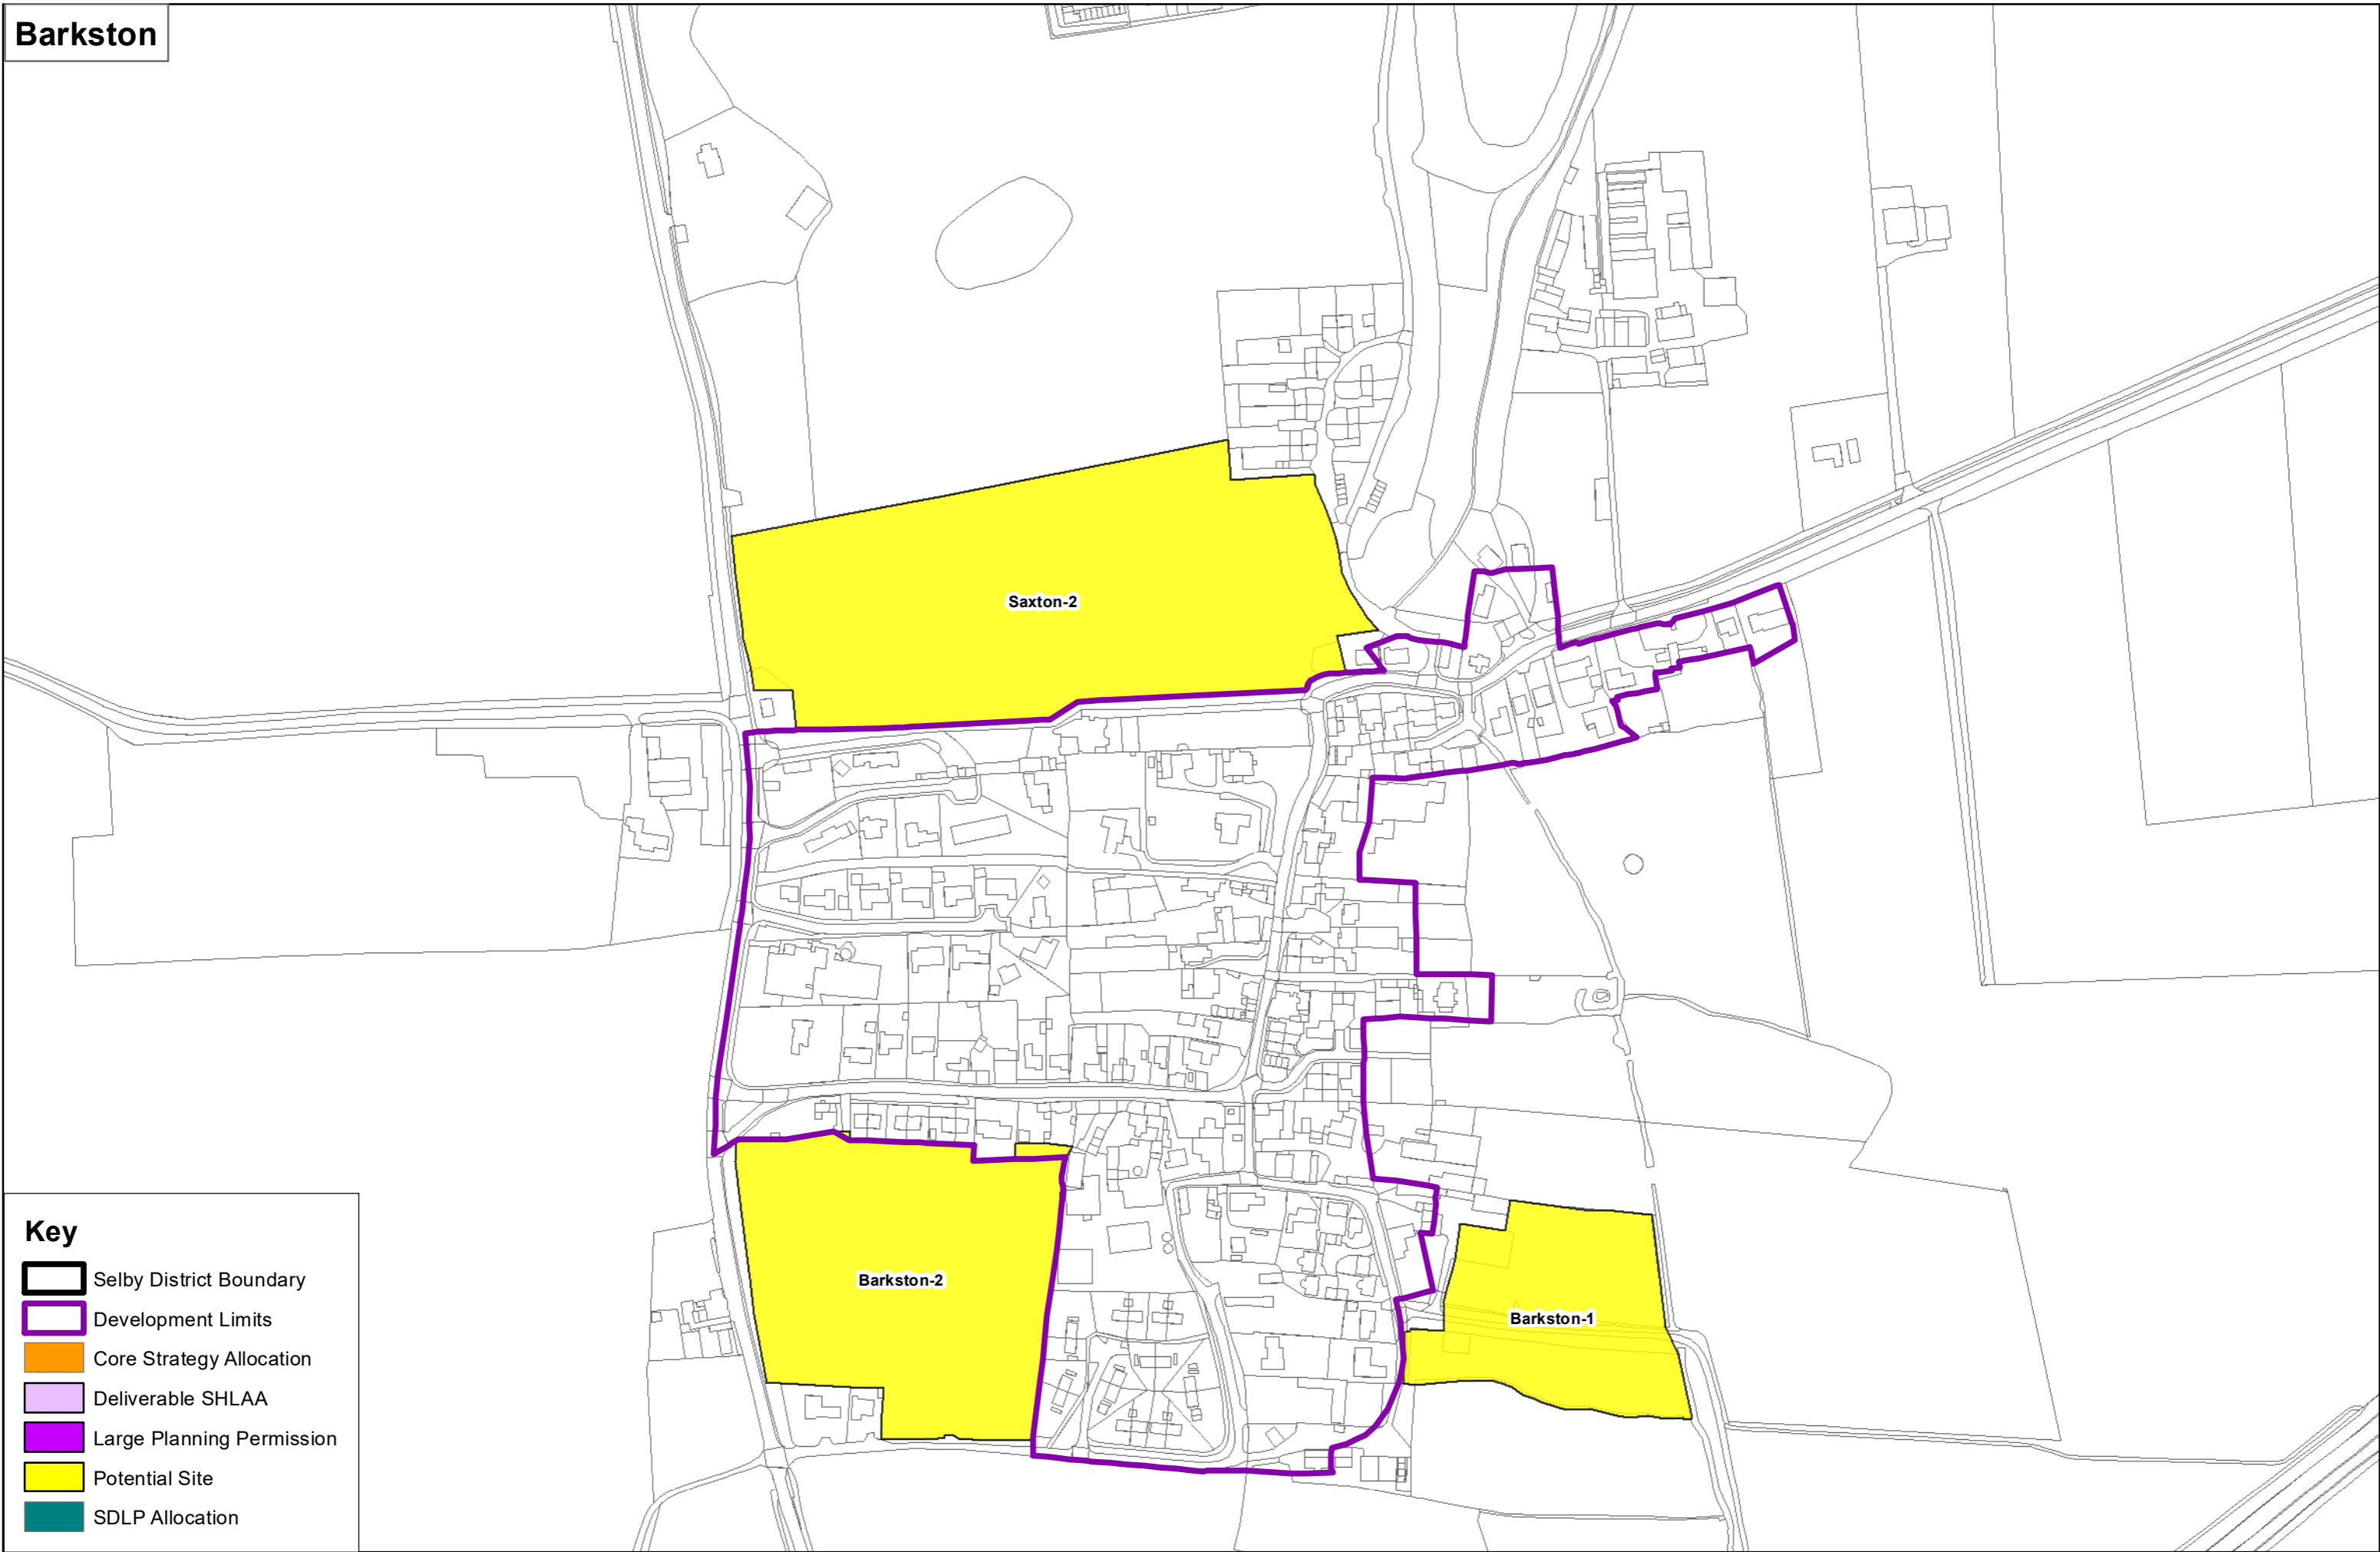

Appleton Roebuck

Key

- Selby District Boundary
- Development Limits
- Core Strategy Allocation
- Deliverable SHLAA
- Large Planning Permission
- Potential Site
- SDLP Allocation

Appleton Roebuck (Rural)

Key

- Selby District Boundary
- Development Limits
- Core Strategy Allocation
- Deliverable SHLAA
- Large Planning Permission
- Potential Site
- SDLP Allocation

Key

- Selby District Boundary
- Development Limits
- Core Strategy Allocation
- Deliverable SHLAA
- Large Planning Permission
- Potential Site
- SDLP Allocation

Key

-  Selby District Boundary
-  Development Limits
-  Core Strategy Allocation
-  Deliverable SHLAA
-  Large Planning Permission
-  Potential Site
-  SDLP Allocation

Key

- Selby District Boundary
- Development Limits
- Core Strategy Allocation
- Deliverable SHLAA
- Large Planning Permission
- Potential Site
- SDLP Allocation

Barlby (Rural)

Key

- Selby District Boundary
- Development Limits
- Core Strategy Allocation
- Deliverable SHLAA
- Large Planning Permission
- Potential Site
- SDLP Allocation

Barlow

Key

- Selby District Boundary
- Development Limits
- Core Strategy Allocation
- Deliverable SHLAA
- Large Planning Permission
- Potential Site
- SDLP Allocation