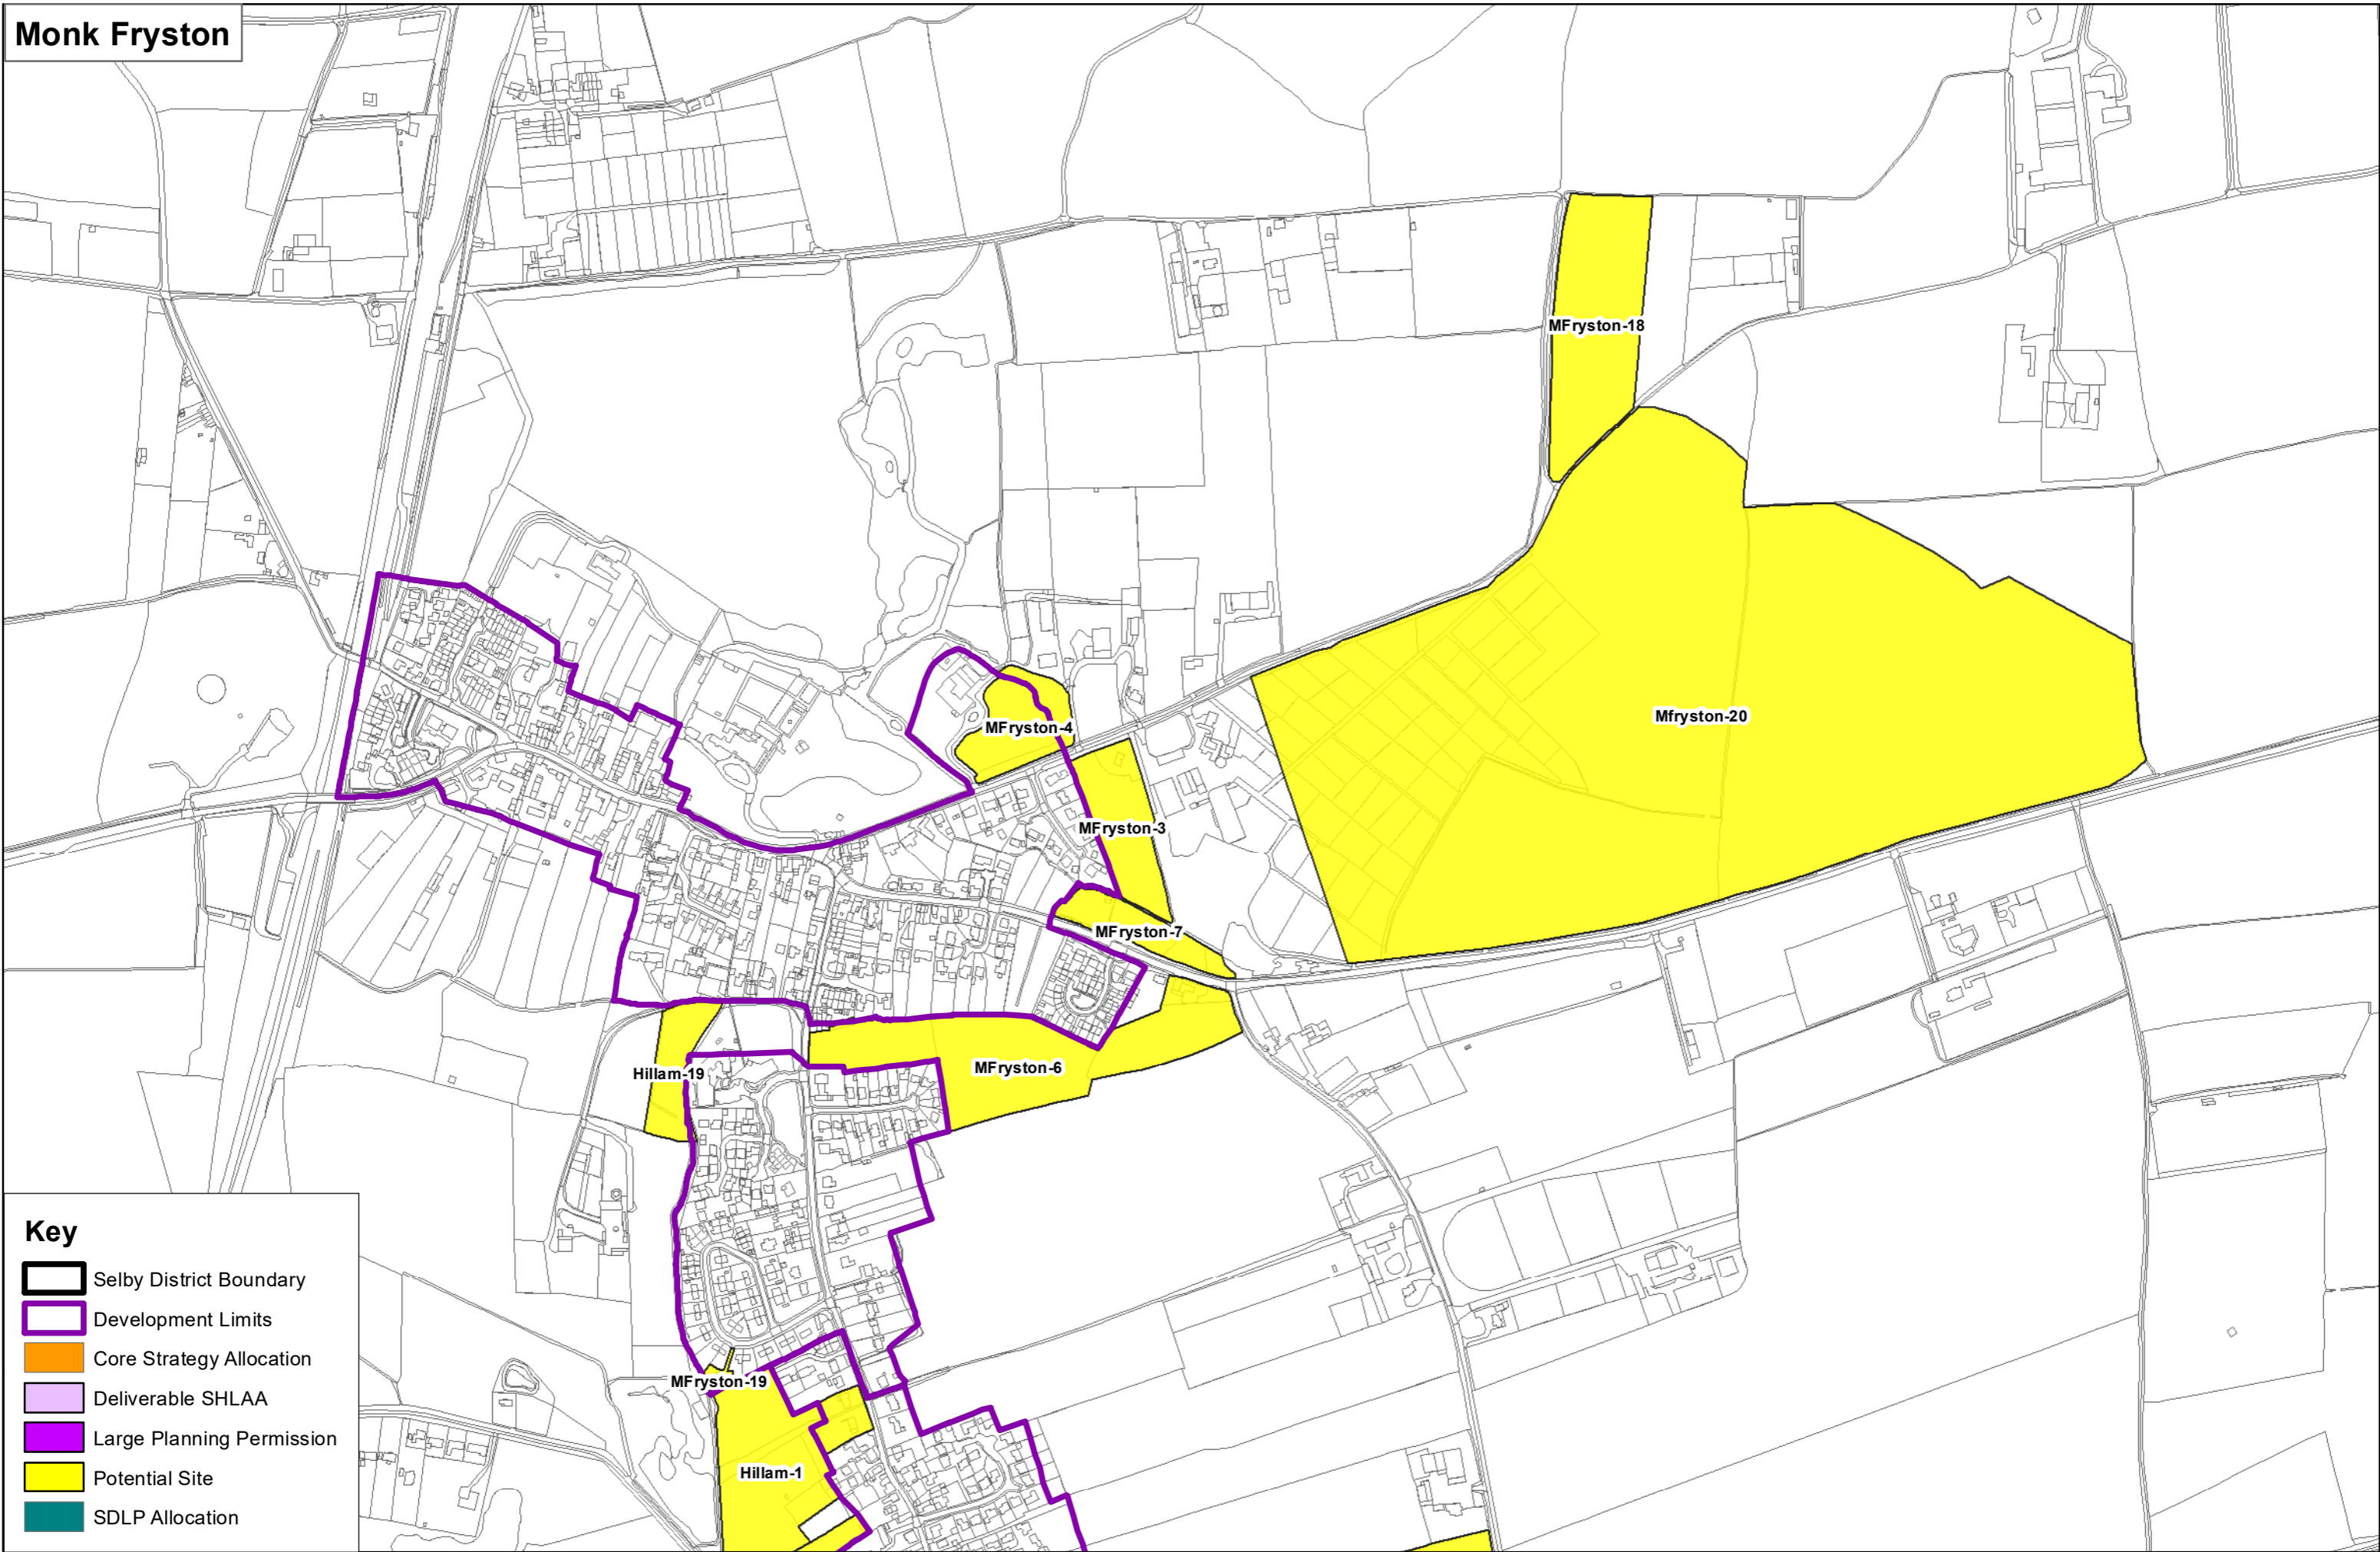

Monk Fryston

Key

- Selby District Boundary
- Development Limits
- Core Strategy Allocation
- Deliverable SHLAA
- Large Planning Permission
- Potential Site
- SDLP Allocation