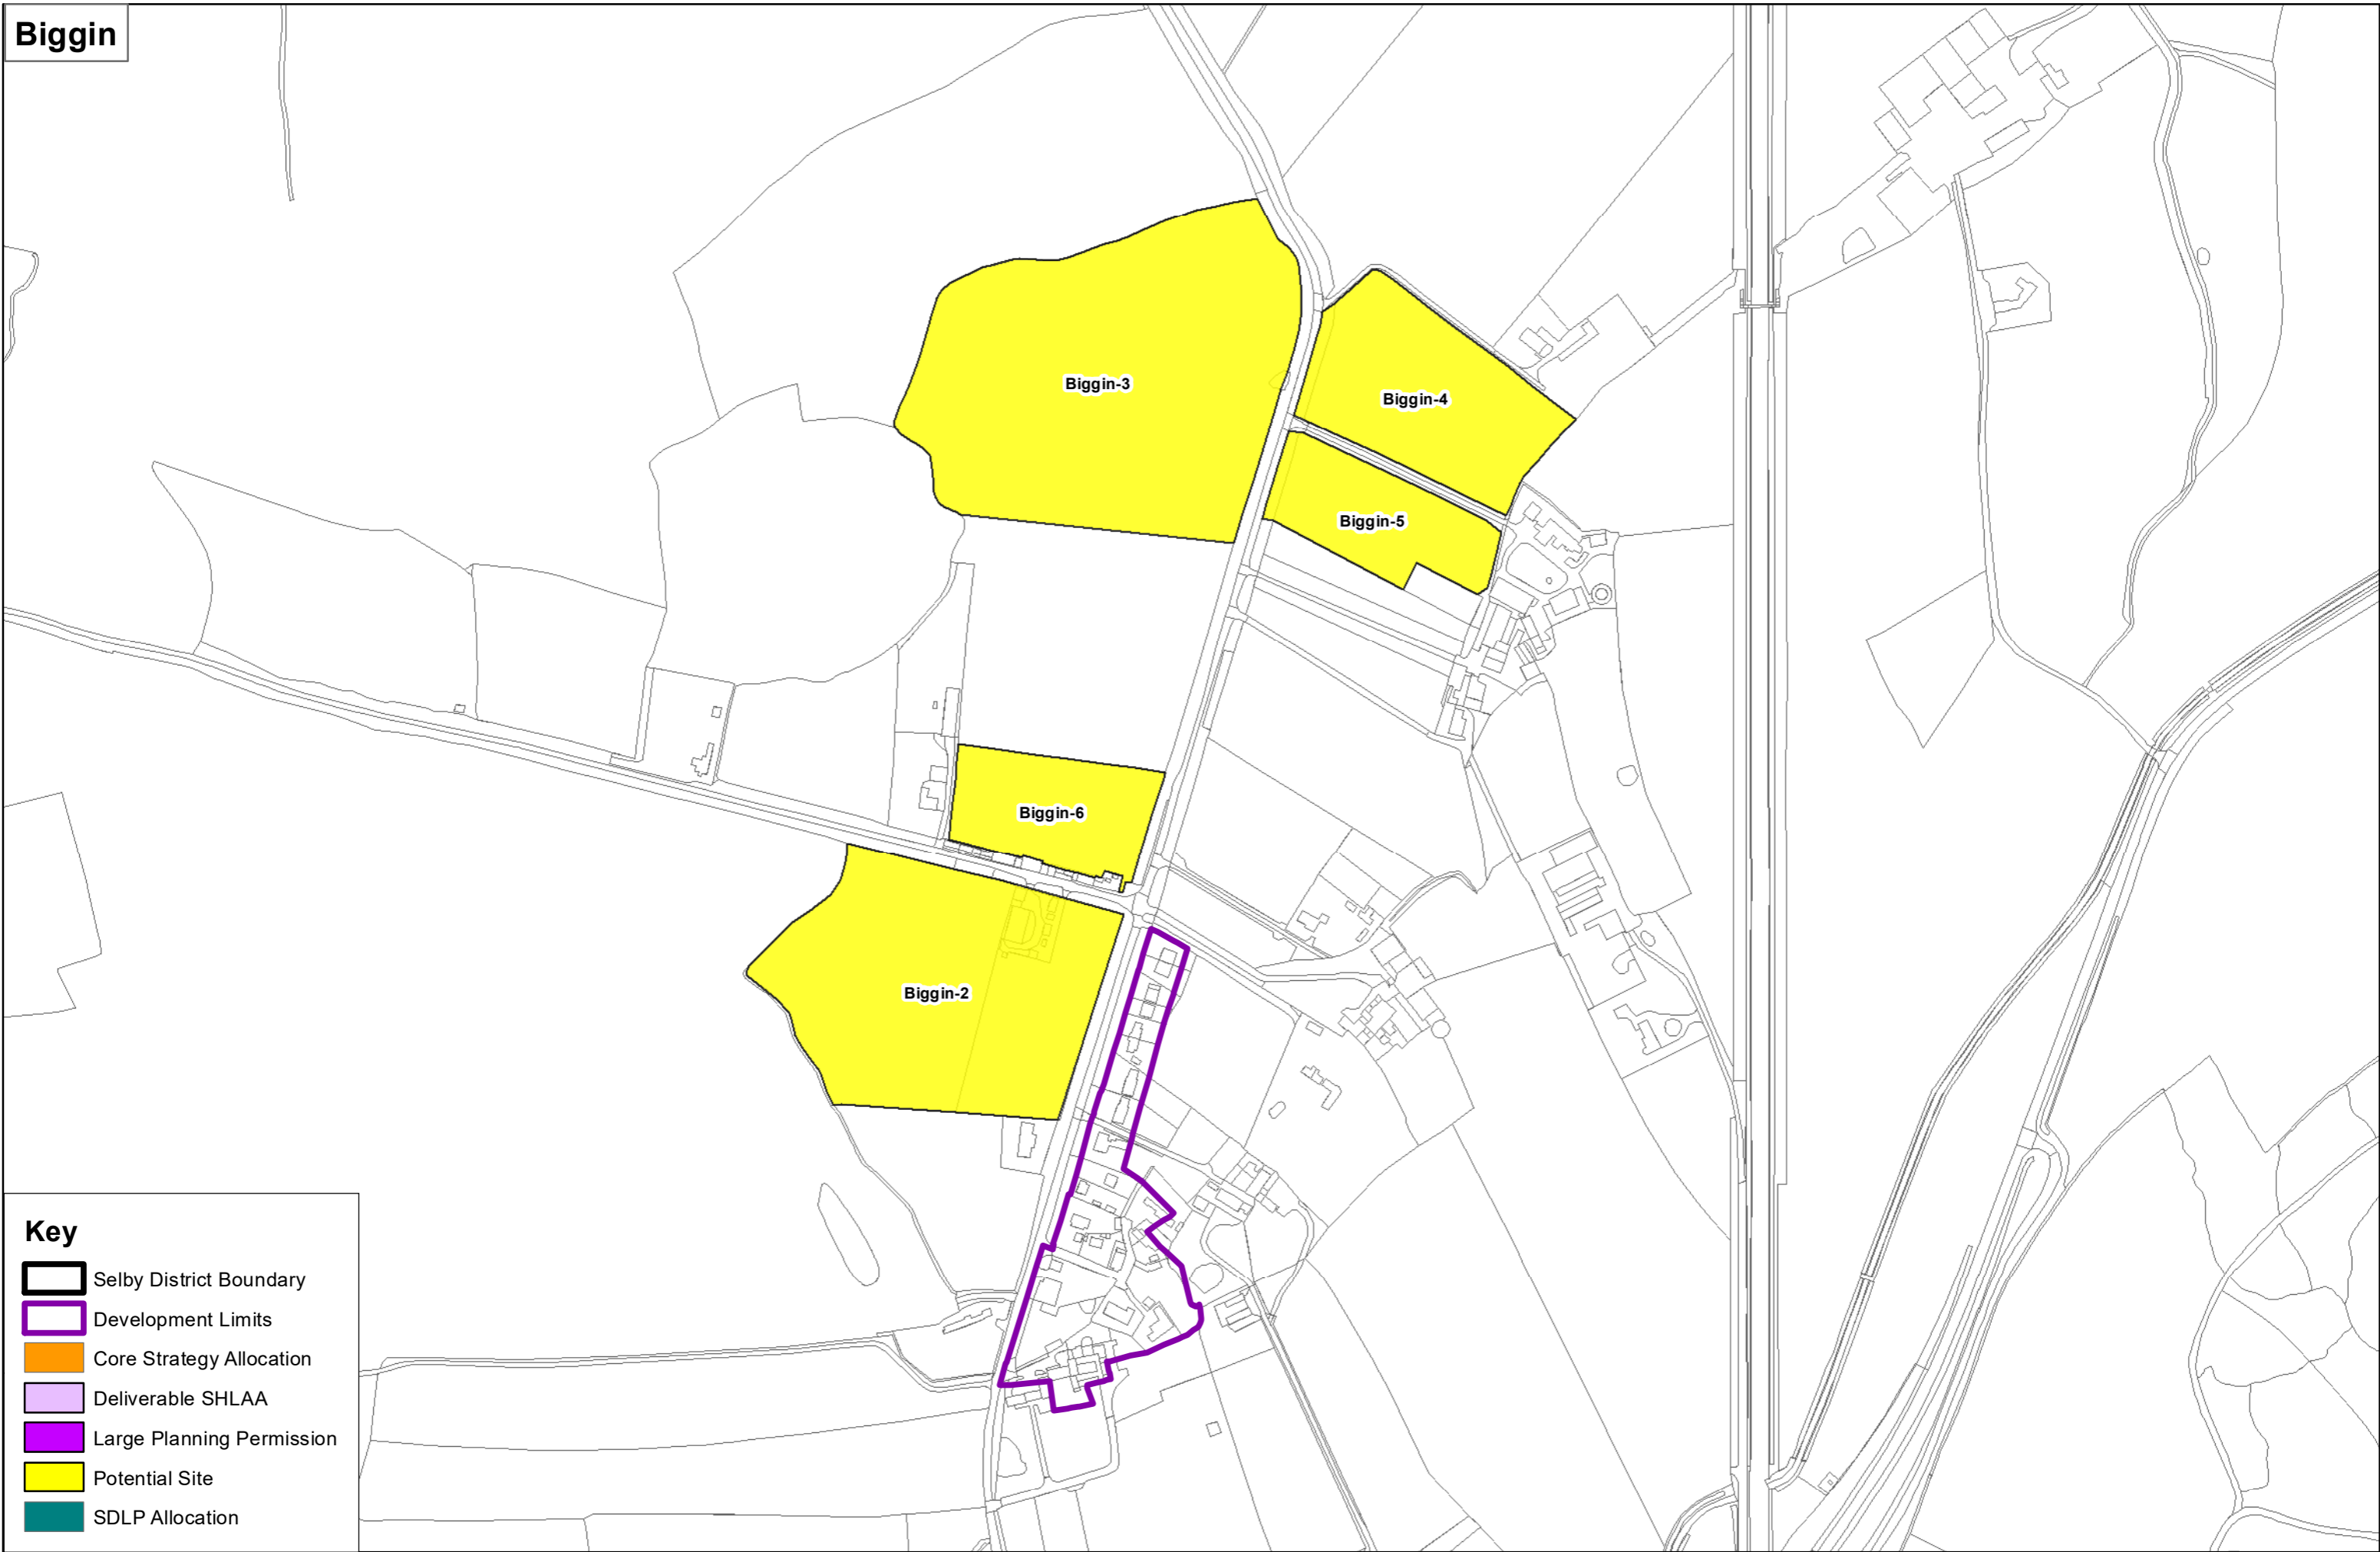

Key

-  Selby District Boundary
-  Development Limits
-  Core Strategy Allocation
-  Deliverable SHLAA
-  Large Planning Permission
-  Potential Site
-  SDLP Allocation

Key

- Selby District Boundary
- Development Limits
- Core Strategy Allocation
- Deliverable SHLAA
- Large Planning Permission
- Potential Site
- SDLP Allocation

Barlby (Rural)

Key

- Selby District Boundary
- Development Limits
- Core Strategy Allocation
- Deliverable SHLAA
- Large Planning Permission
- Potential Site
- SDLP Allocation

Barlow

Key

- Selby District Boundary
- Development Limits
- Core Strategy Allocation
- Deliverable SHLAA
- Large Planning Permission
- Potential Site
- SDLP Allocation

Key

- Selby District Boundary
- Development Limits
- Core Strategy Allocation
- Deliverable SHLAA
- Large Planning Permission
- Potential Site
- SDLP Allocation

Biggin

Key

-  Selby District Boundary
-  Development Limits
-  Core Strategy Allocation
-  Deliverable SHLAA
-  Large Planning Permission
-  Potential Site
-  SDLP Allocation