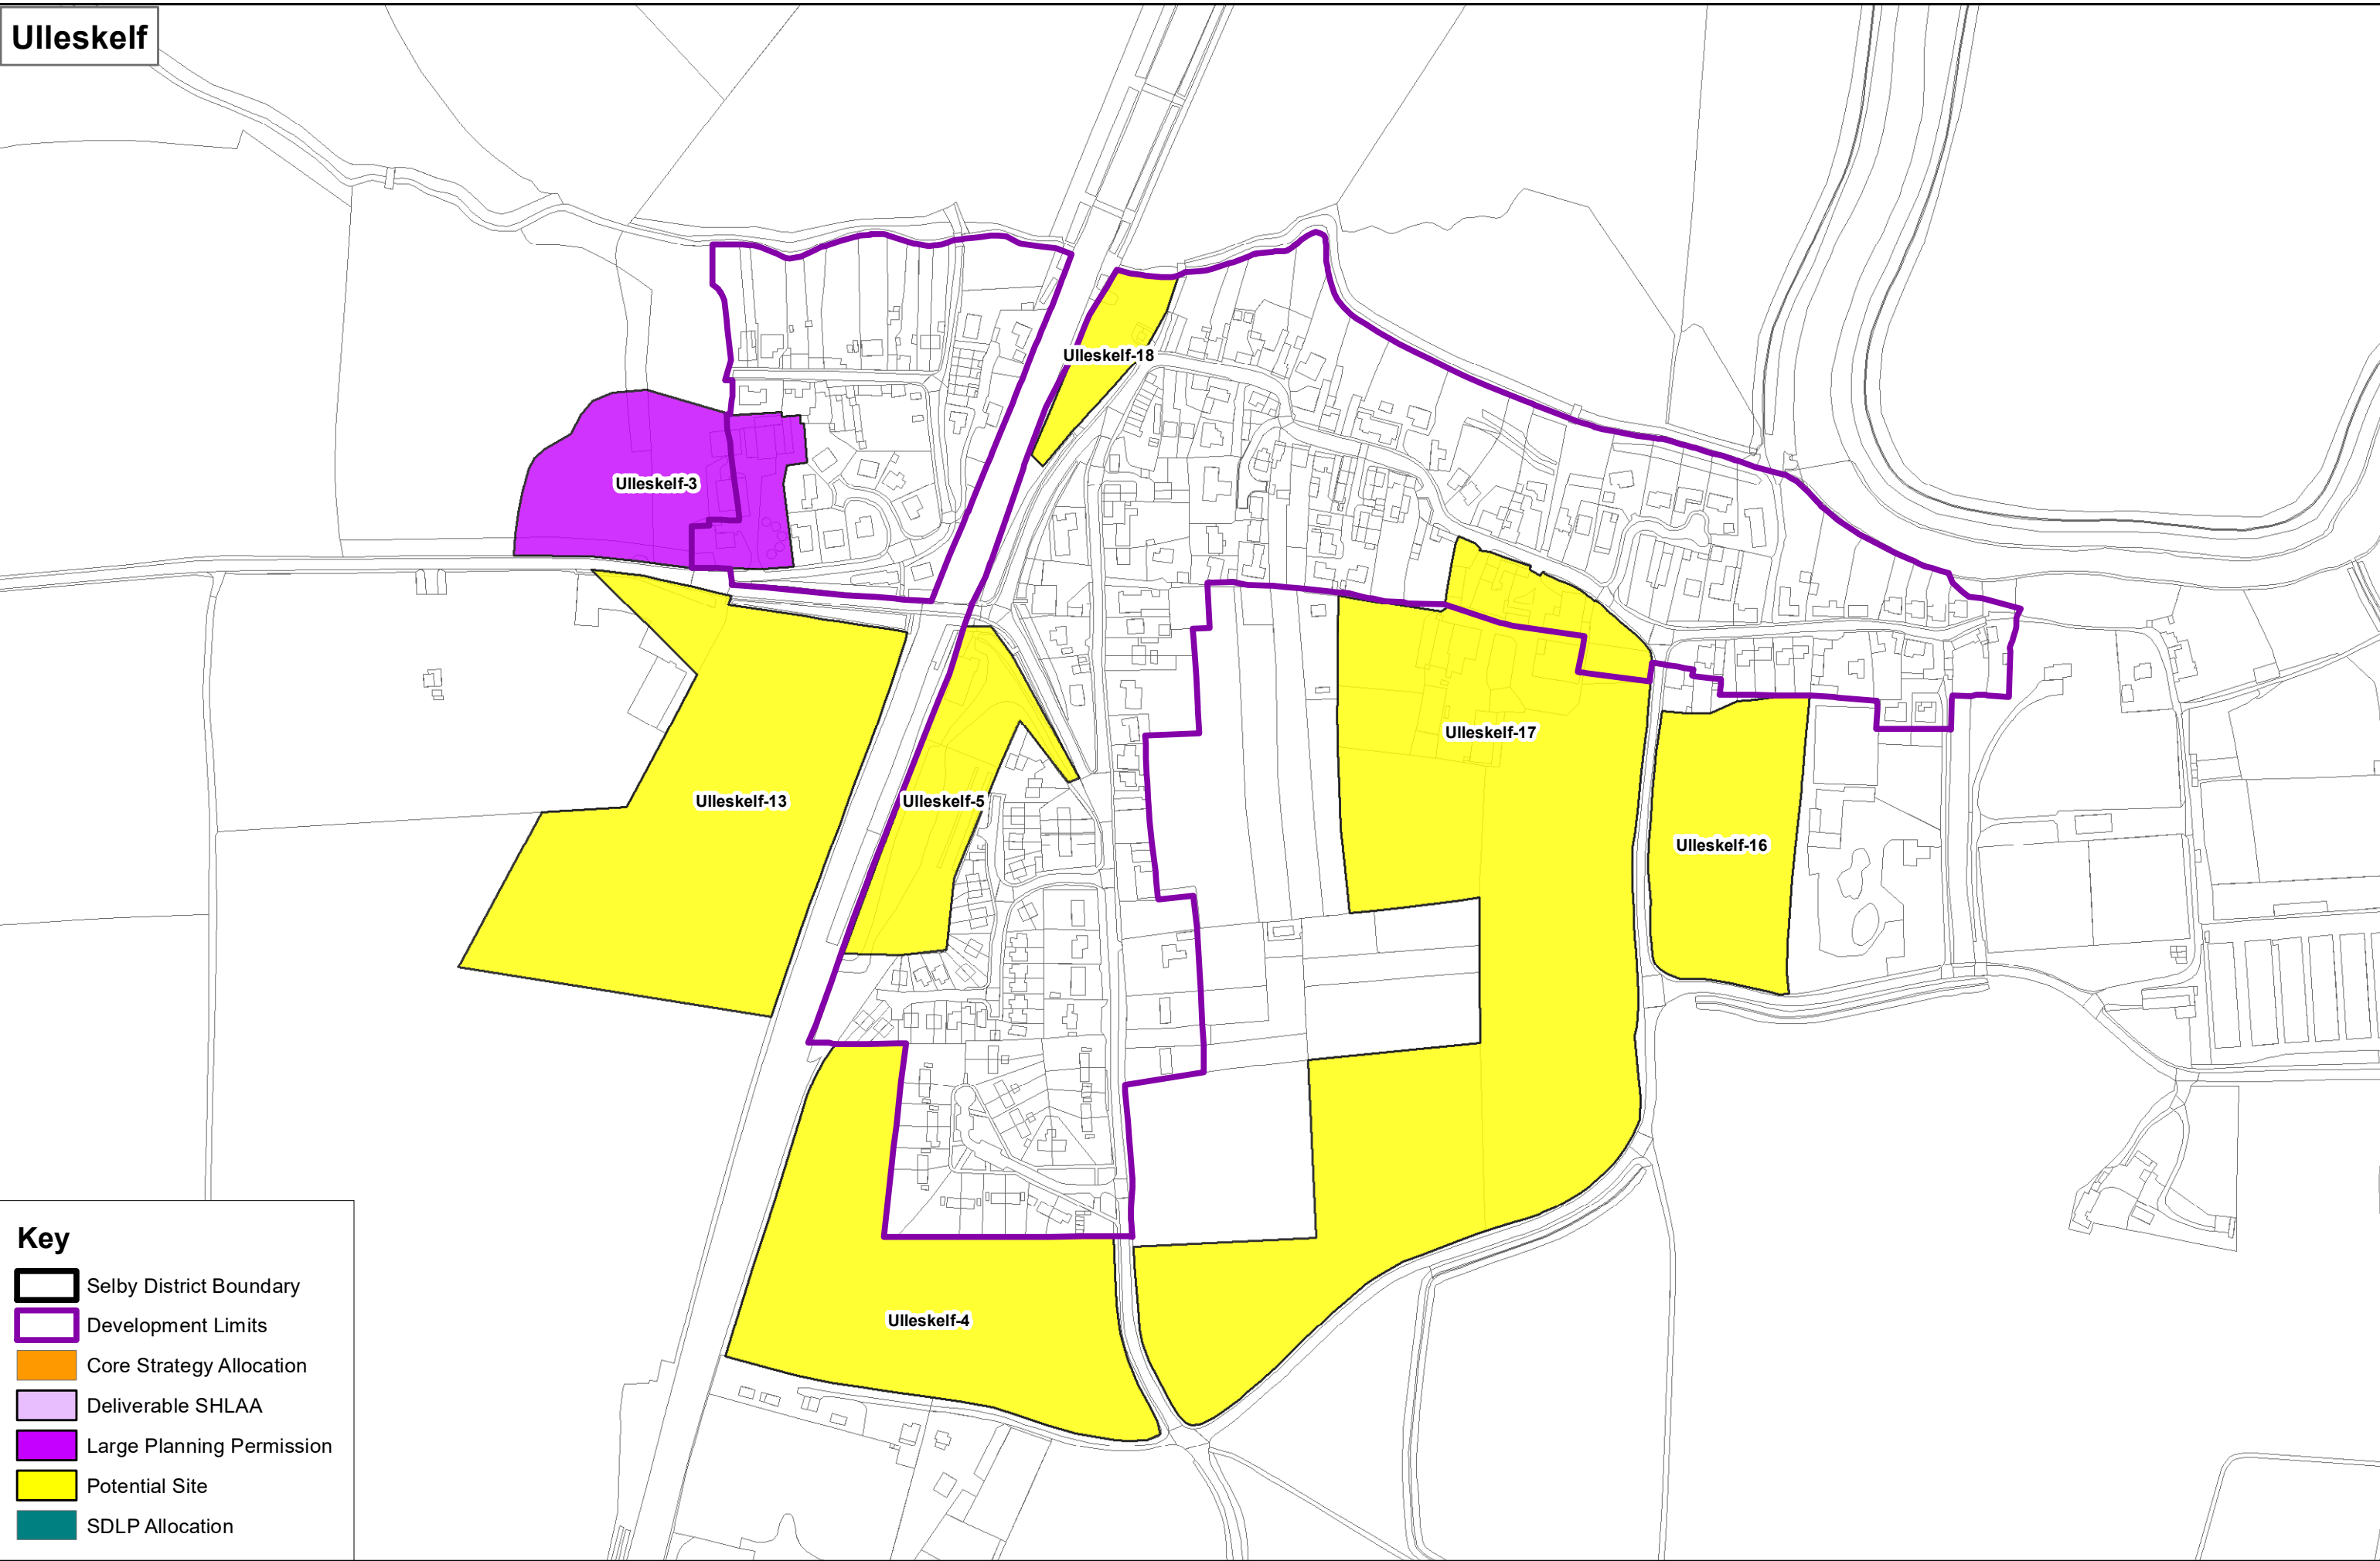

Ulleskelf

Key

- Selby District Boundary
- Development Limits
- Core Strategy Allocation
- Deliverable SHLAA
- Large Planning Permission
- Potential Site
- SDLP Allocation