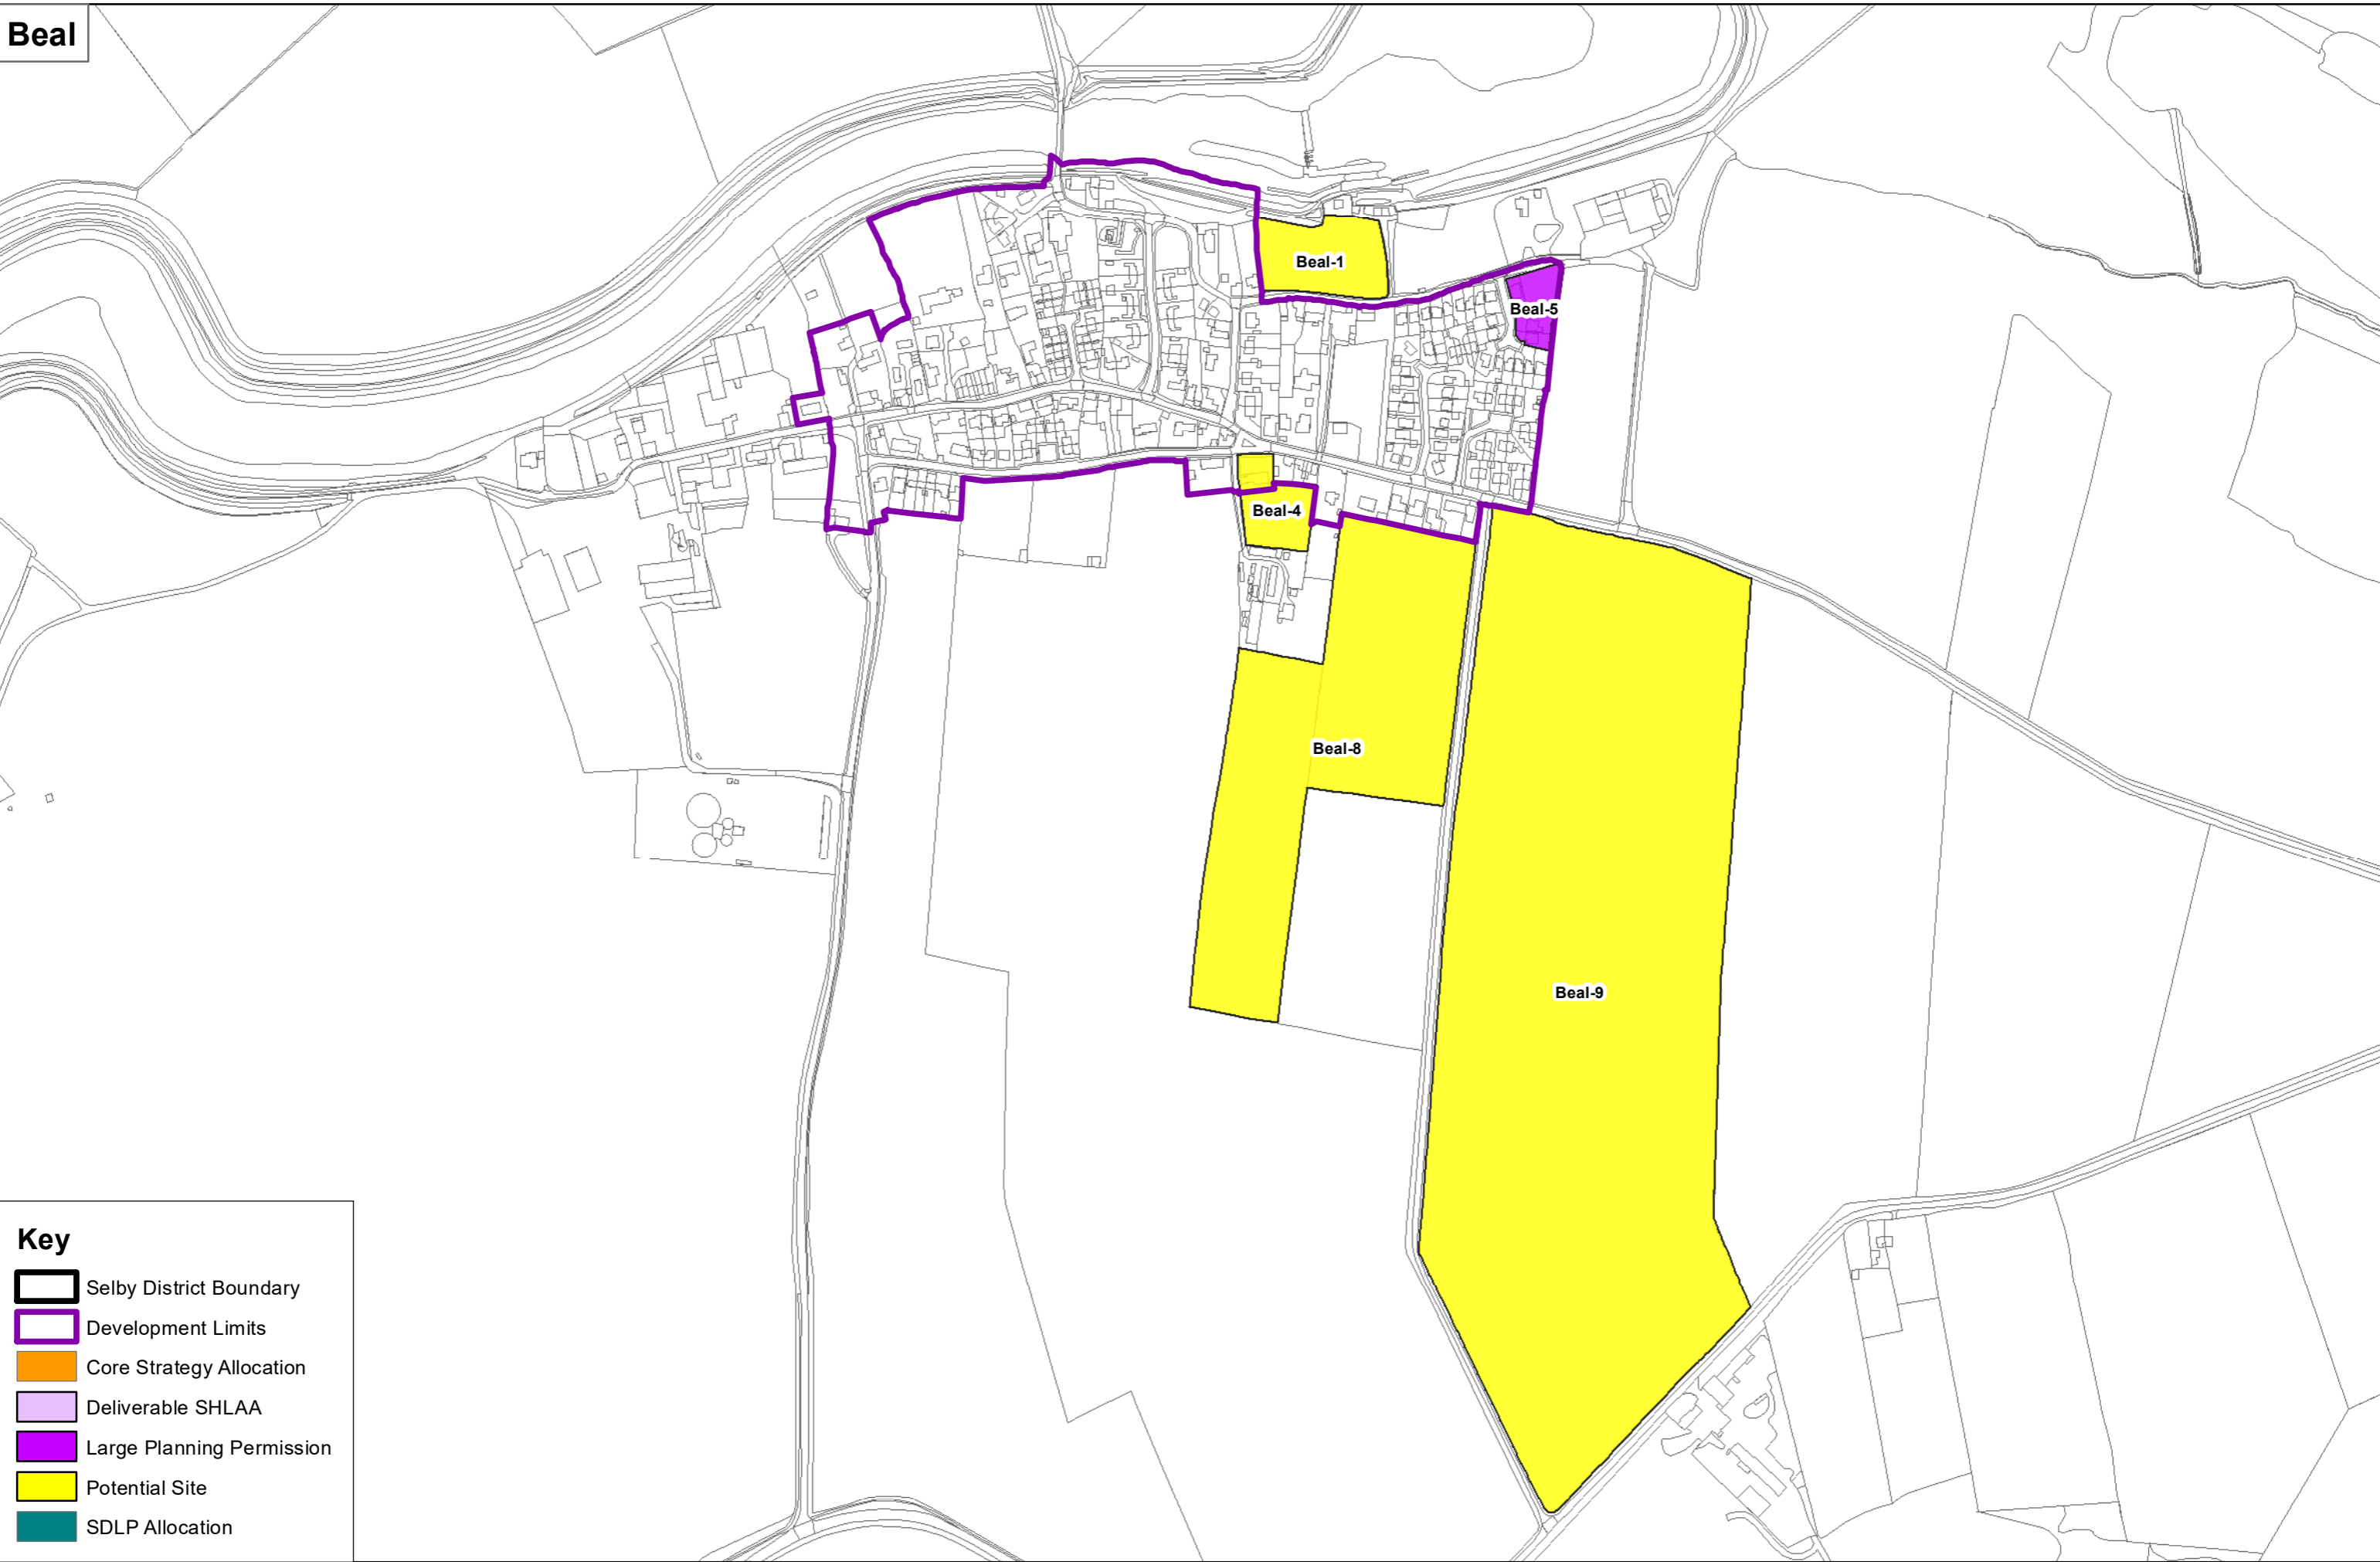

Key

-  Selby District Boundary
-  Development Limits
-  Core Strategy Allocation
-  Deliverable SHLAA
-  Large Planning Permission
-  Potential Site
-  SDLP Allocation

Key

- Selby District Boundary
- Development Limits
- Core Strategy Allocation
- Deliverable SHLAA
- Large Planning Permission
- Potential Site
- SDLP Allocation

Barlby (Rural)

Key

- Selby District Boundary
- Development Limits
- Core Strategy Allocation
- Deliverable SHLAA
- Large Planning Permission
- Potential Site
- SDLP Allocation

Barlow

Key

- Selby District Boundary
- Development Limits
- Core Strategy Allocation
- Deliverable SHLAA
- Large Planning Permission
- Potential Site
- SDLP Allocation

Key

- Selby District Boundary
- Development Limits
- Core Strategy Allocation
- Deliverable SHLAA
- Large Planning Permission
- Potential Site
- SDLP Allocation

Biggin

Key

-  Selby District Boundary
-  Development Limits
-  Core Strategy Allocation
-  Deliverable SHLAA
-  Large Planning Permission
-  Potential Site
-  SDLP Allocation