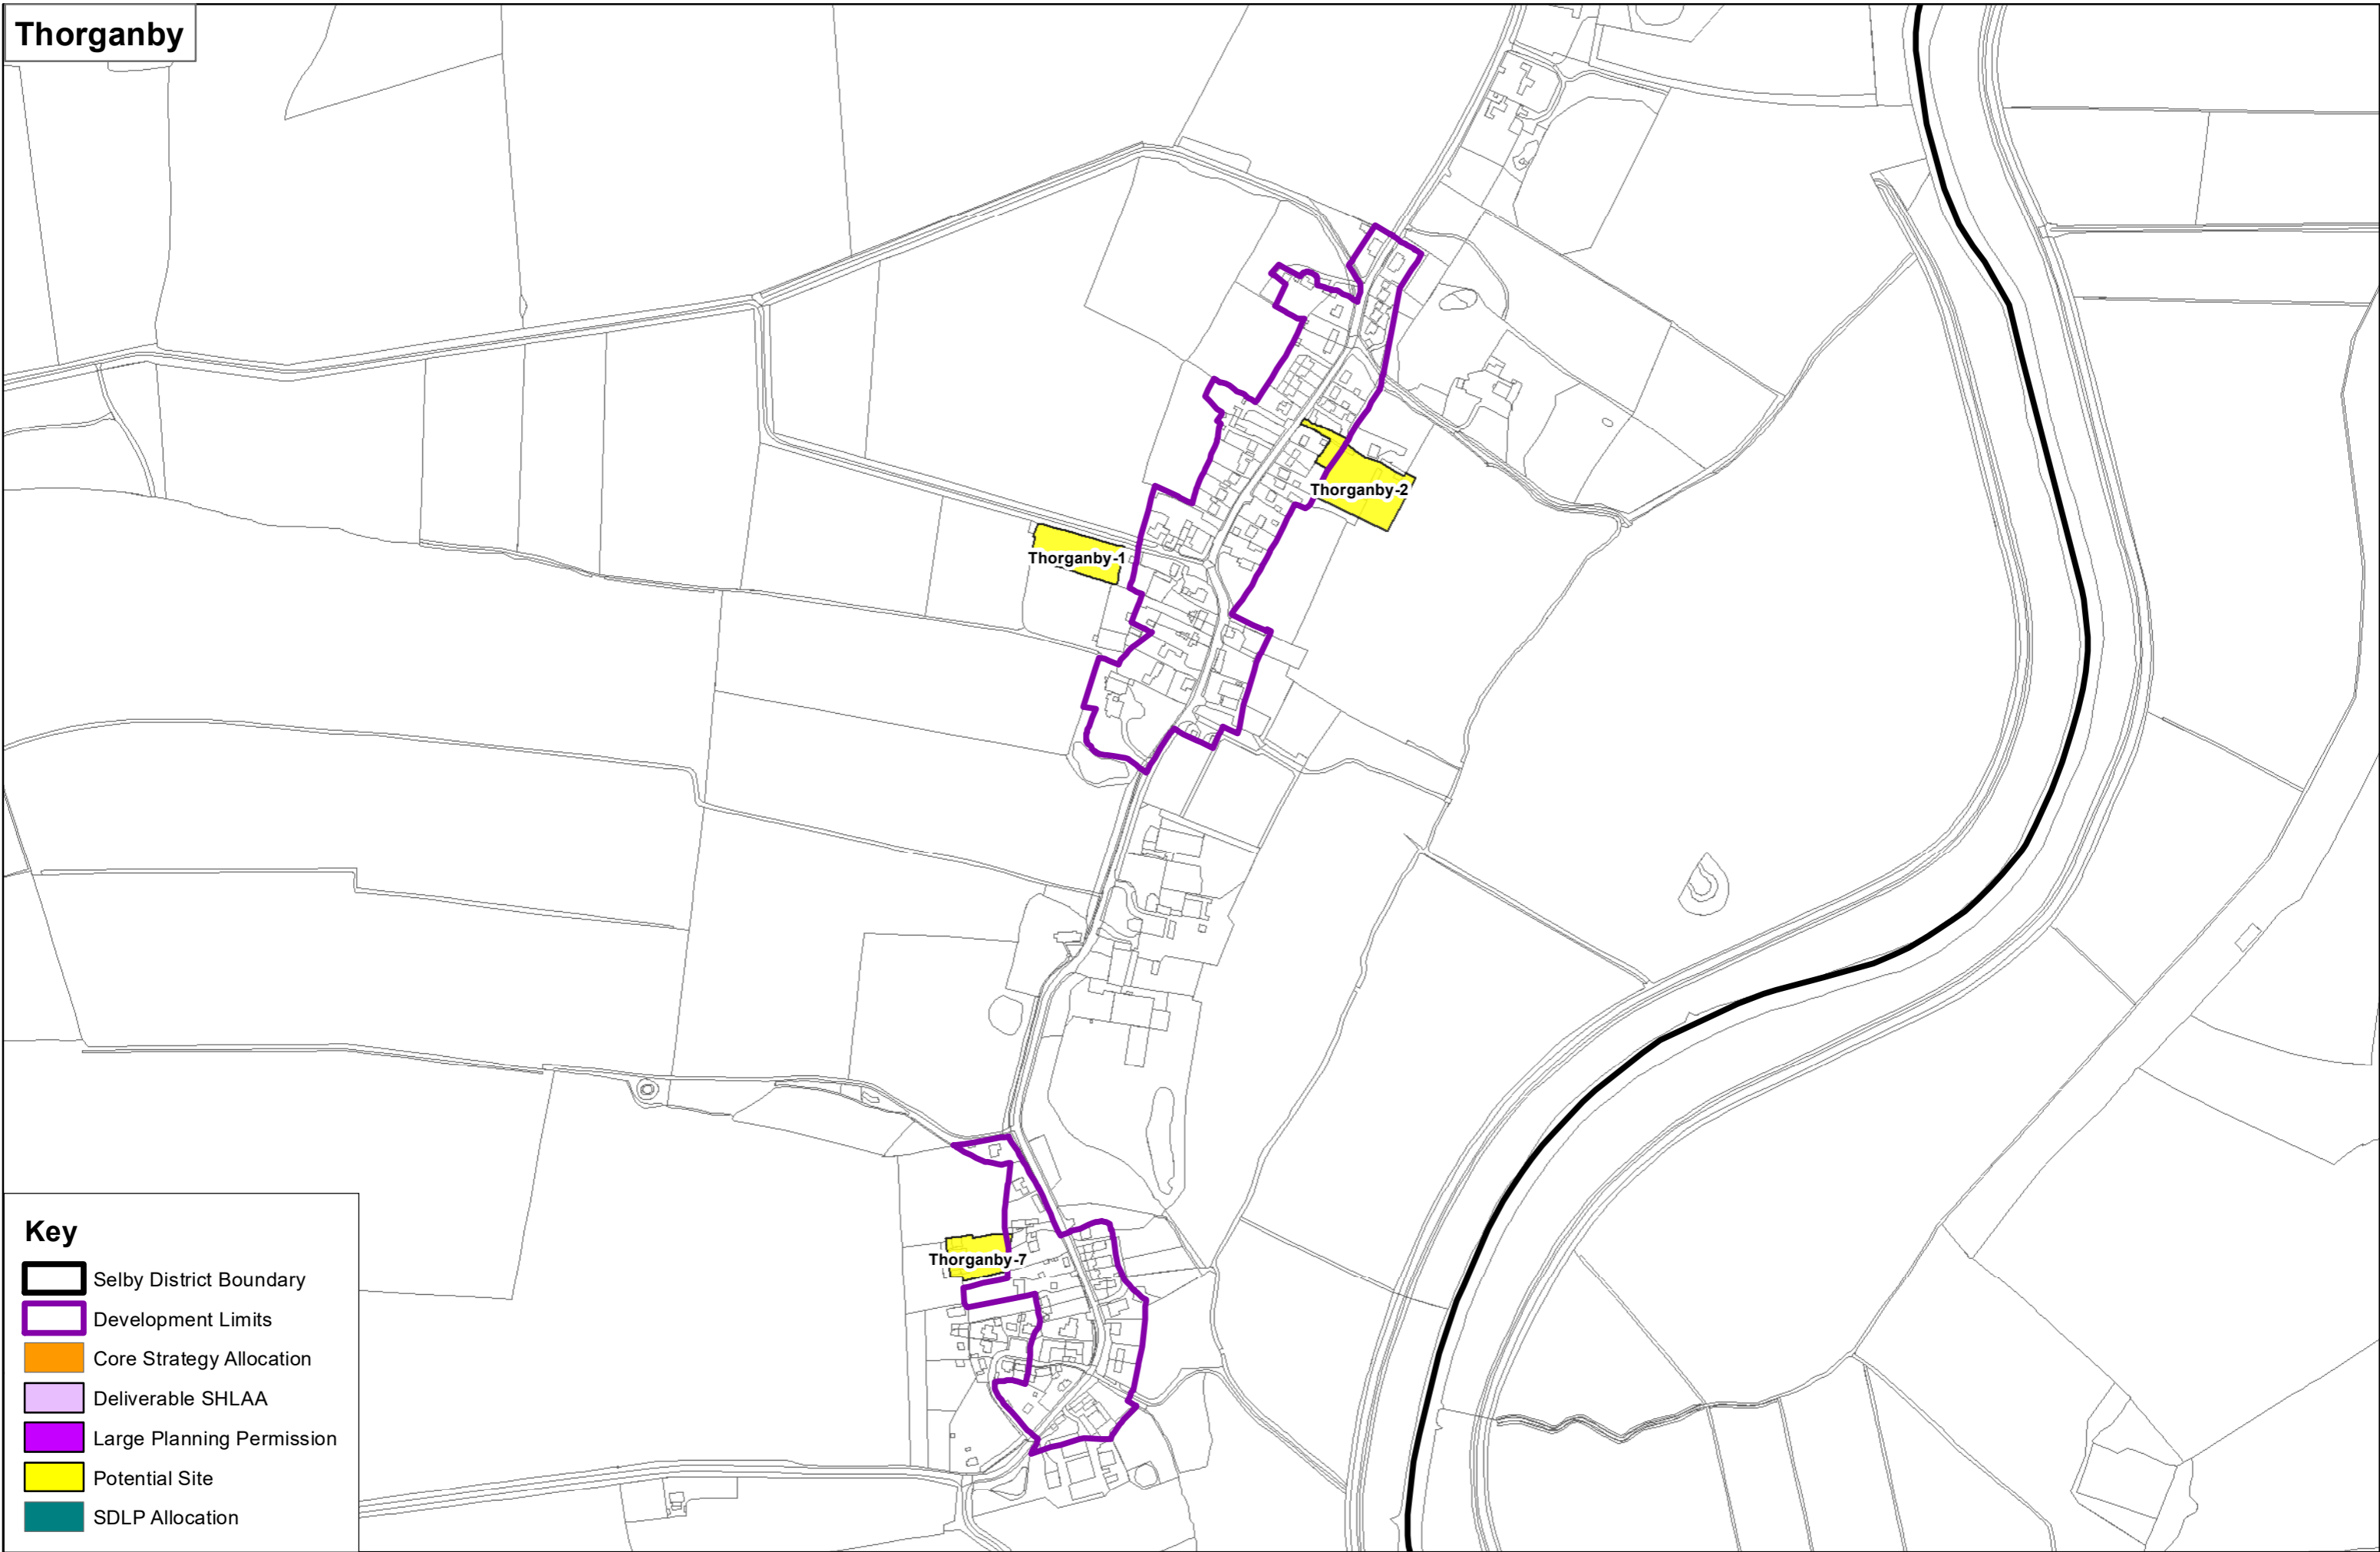

Thorganby

Key

- Selby District Boundary
- Development Limits
- Core Strategy Allocation
- Deliverable SHLAA
- Large Planning Permission
- Potential Site
- SDLP Allocation