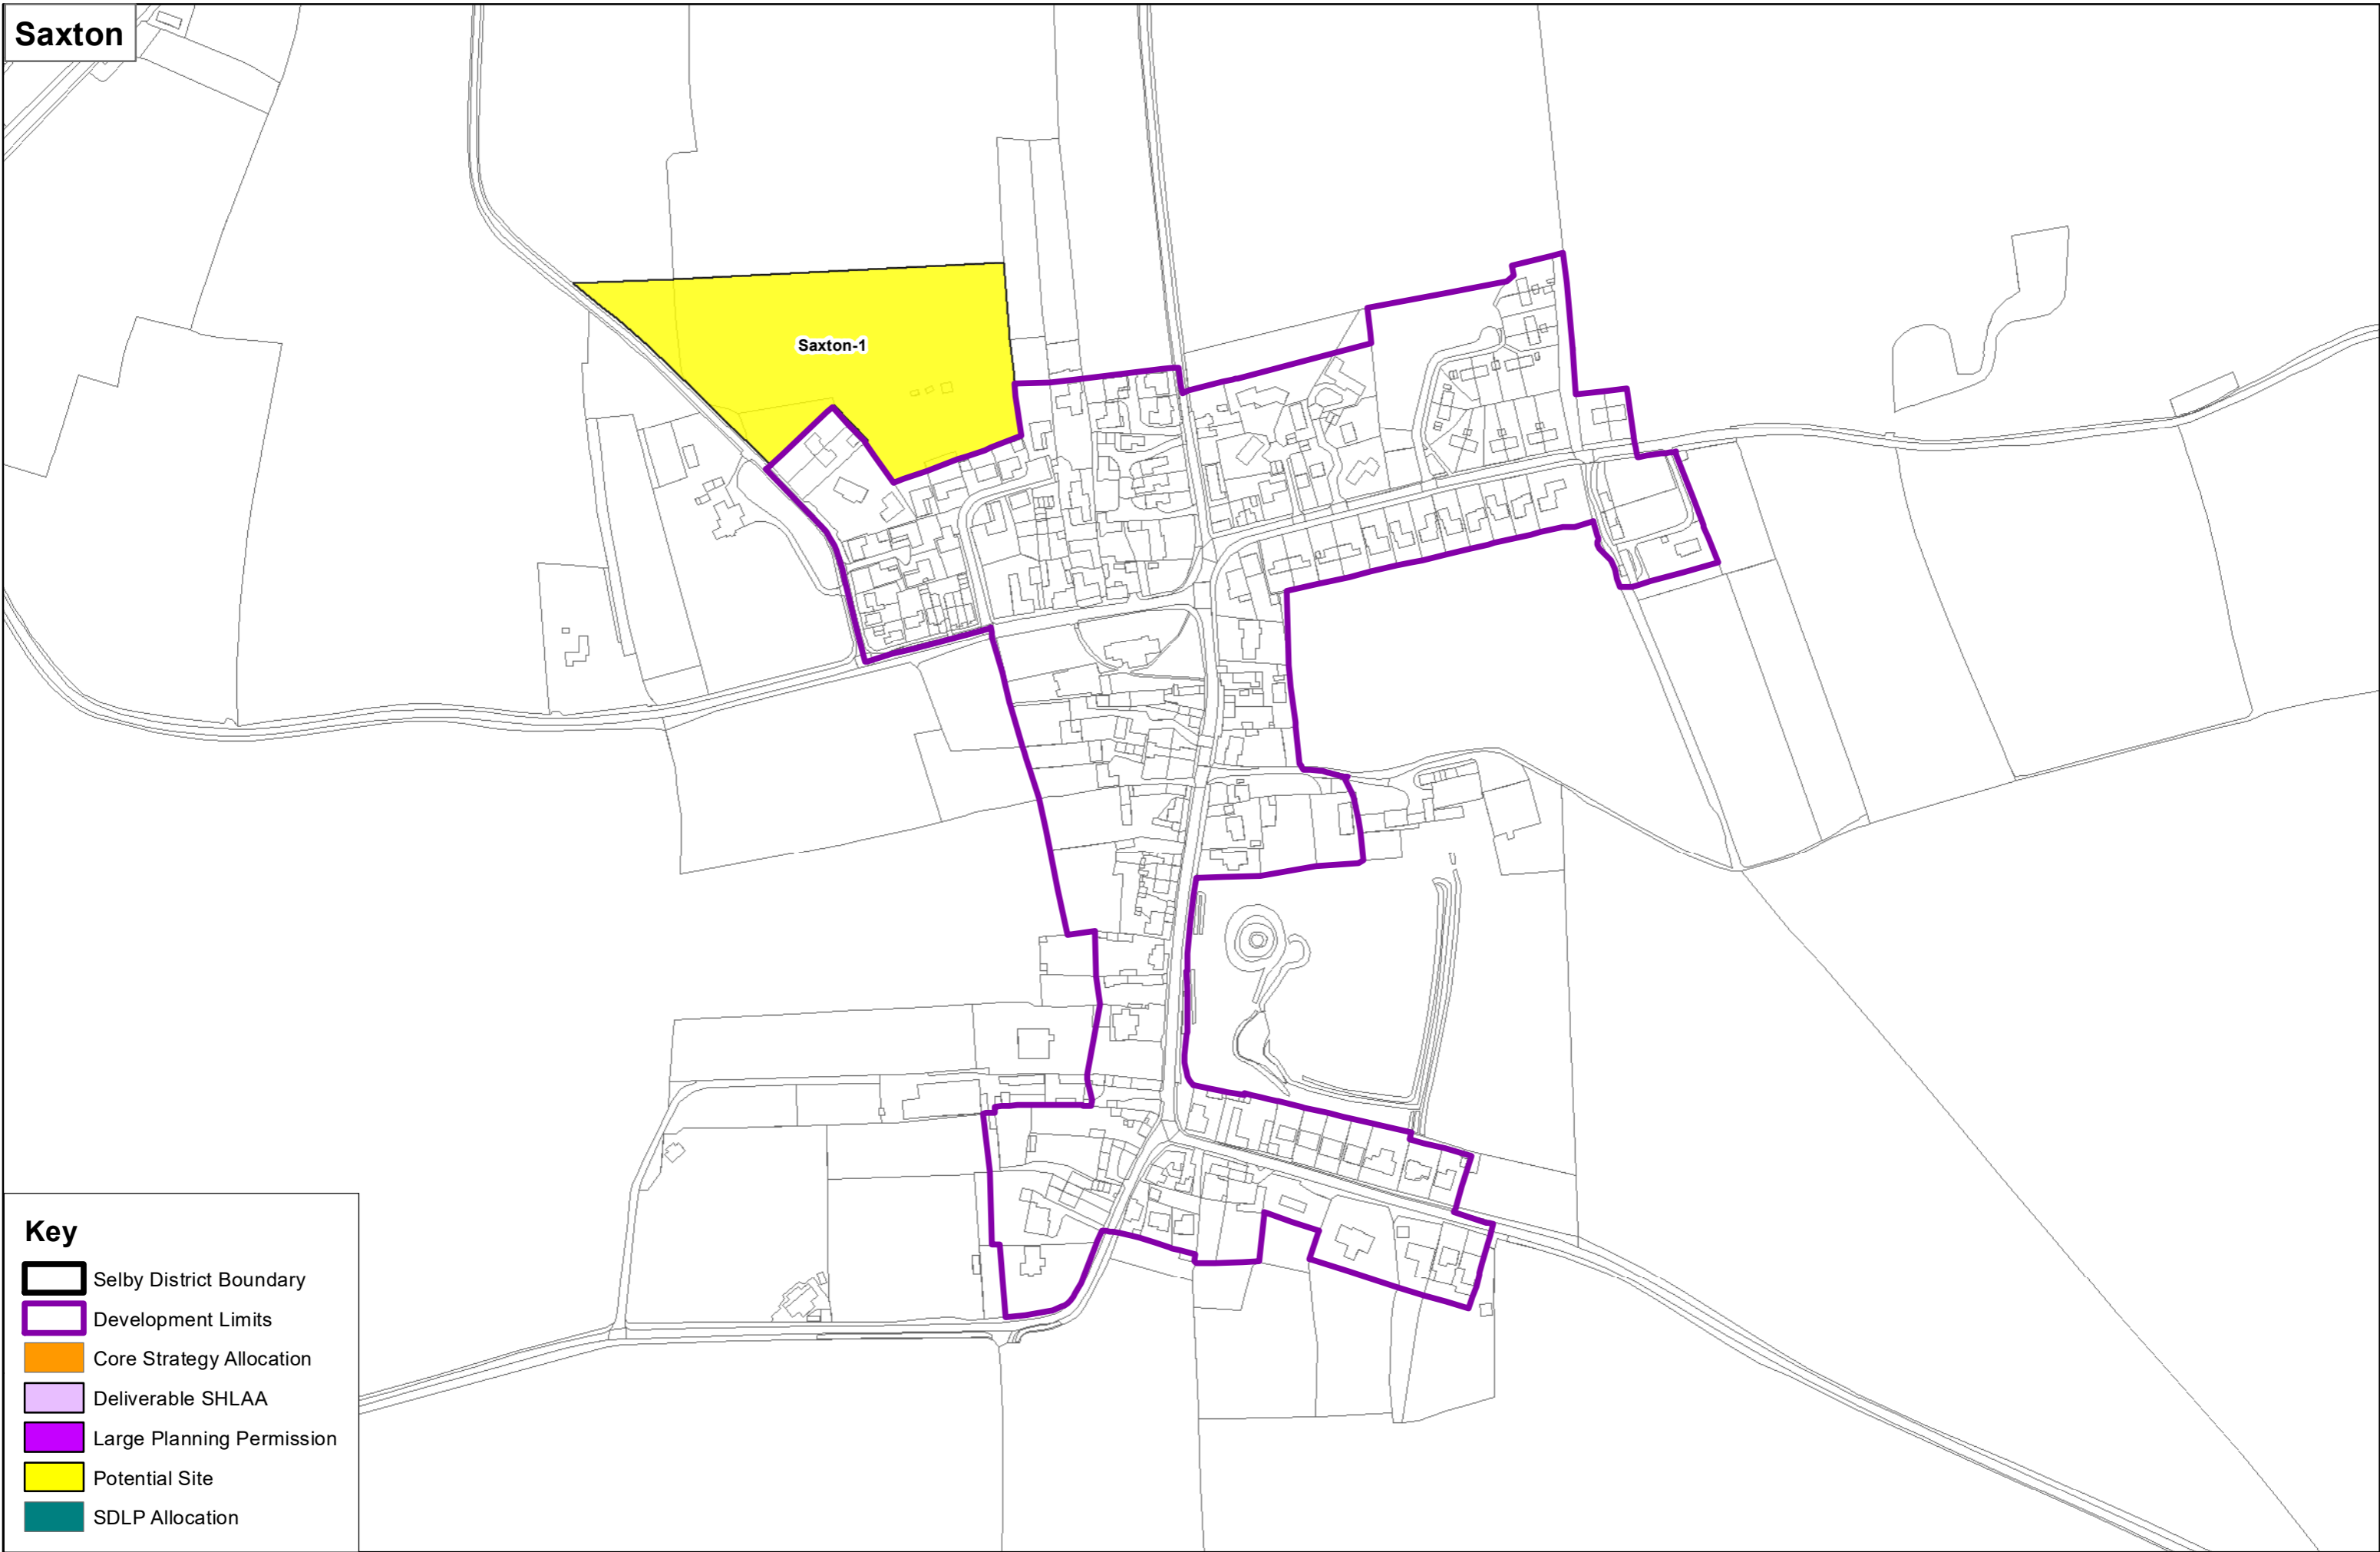

Key

- Selby District Boundary
- Development Limits
- Core Strategy Allocation
- Deliverable SHLAA
- Large Planning Permission
- Potential Site
- SDLP Allocation

Saxton

Key

-  Selby District Boundary
-  Development Limits
-  Core Strategy Allocation
-  Deliverable SHLAA
-  Large Planning Permission
-  Potential Site
-  SDLP Allocation