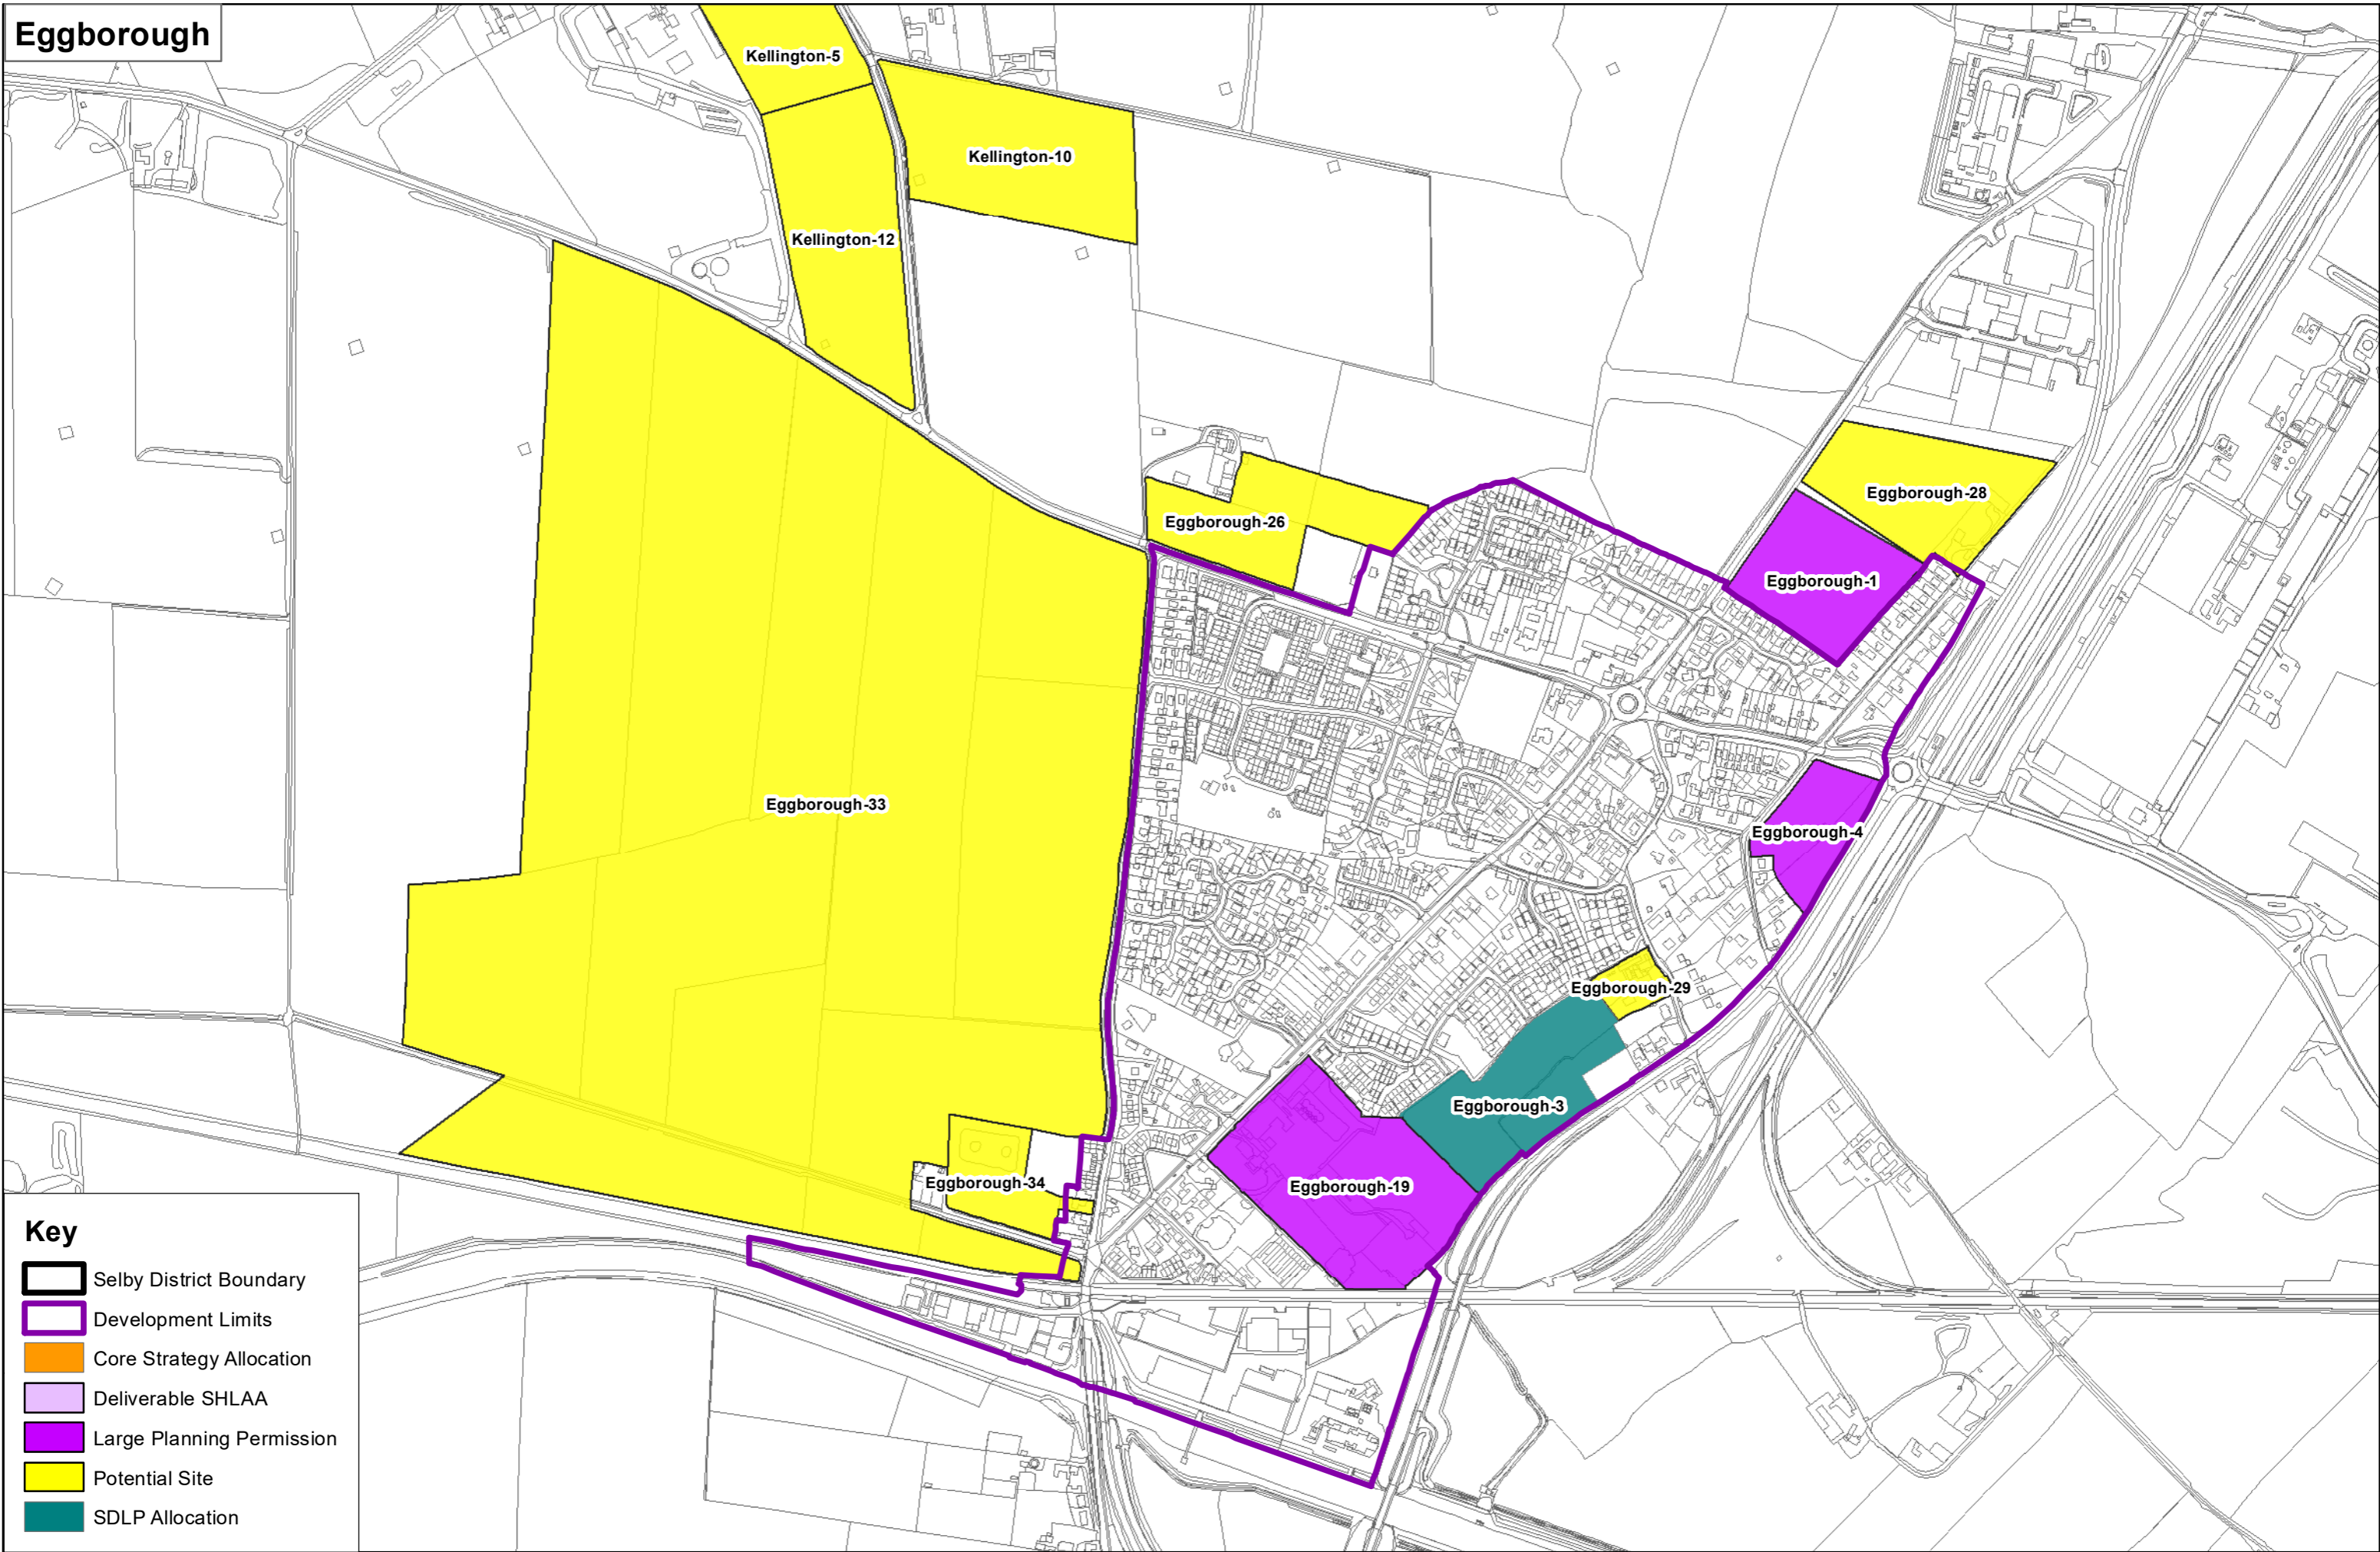

Cliffe (Rural)

Key

-  Selby District Boundary
-  Development Limits
-  Core Strategy Allocation
-  Deliverable SHLAA
-  Large Planning Permission
-  Potential Site
-  SDLP Allocation

Cridling Stubbs

Key

- Selby District Boundary
- Development Limits
- Core Strategy Allocation
- Deliverable SHLAA
- Large Planning Permission
- Potential Site
- SDLP Allocation

Key

- Selby District Boundary
- Development Limits
- Core Strategy Allocation
- Deliverable SHLAA
- Large Planning Permission
- Potential Site
- SDLP Allocation

Eggborough

Key

- Selby District Boundary
- Development Limits
- Core Strategy Allocation
- Deliverable SHLAA
- Large Planning Permission
- Potential Site
- SDLP Allocation

Escrick

Key

- Selby District Boundary
- Development Limits
- Core Strategy Allocation
- Deliverable SHLAA
- Large Planning Permission
- Potential Site
- SDLP Allocation

Fairburn (Rural)

Key

-  Selby District Boundary
-  Development Limits
-  Core Strategy Allocation
-  Deliverable SHLAA
-  Large Planning Permission
-  Potential Site
-  SDLP Allocation