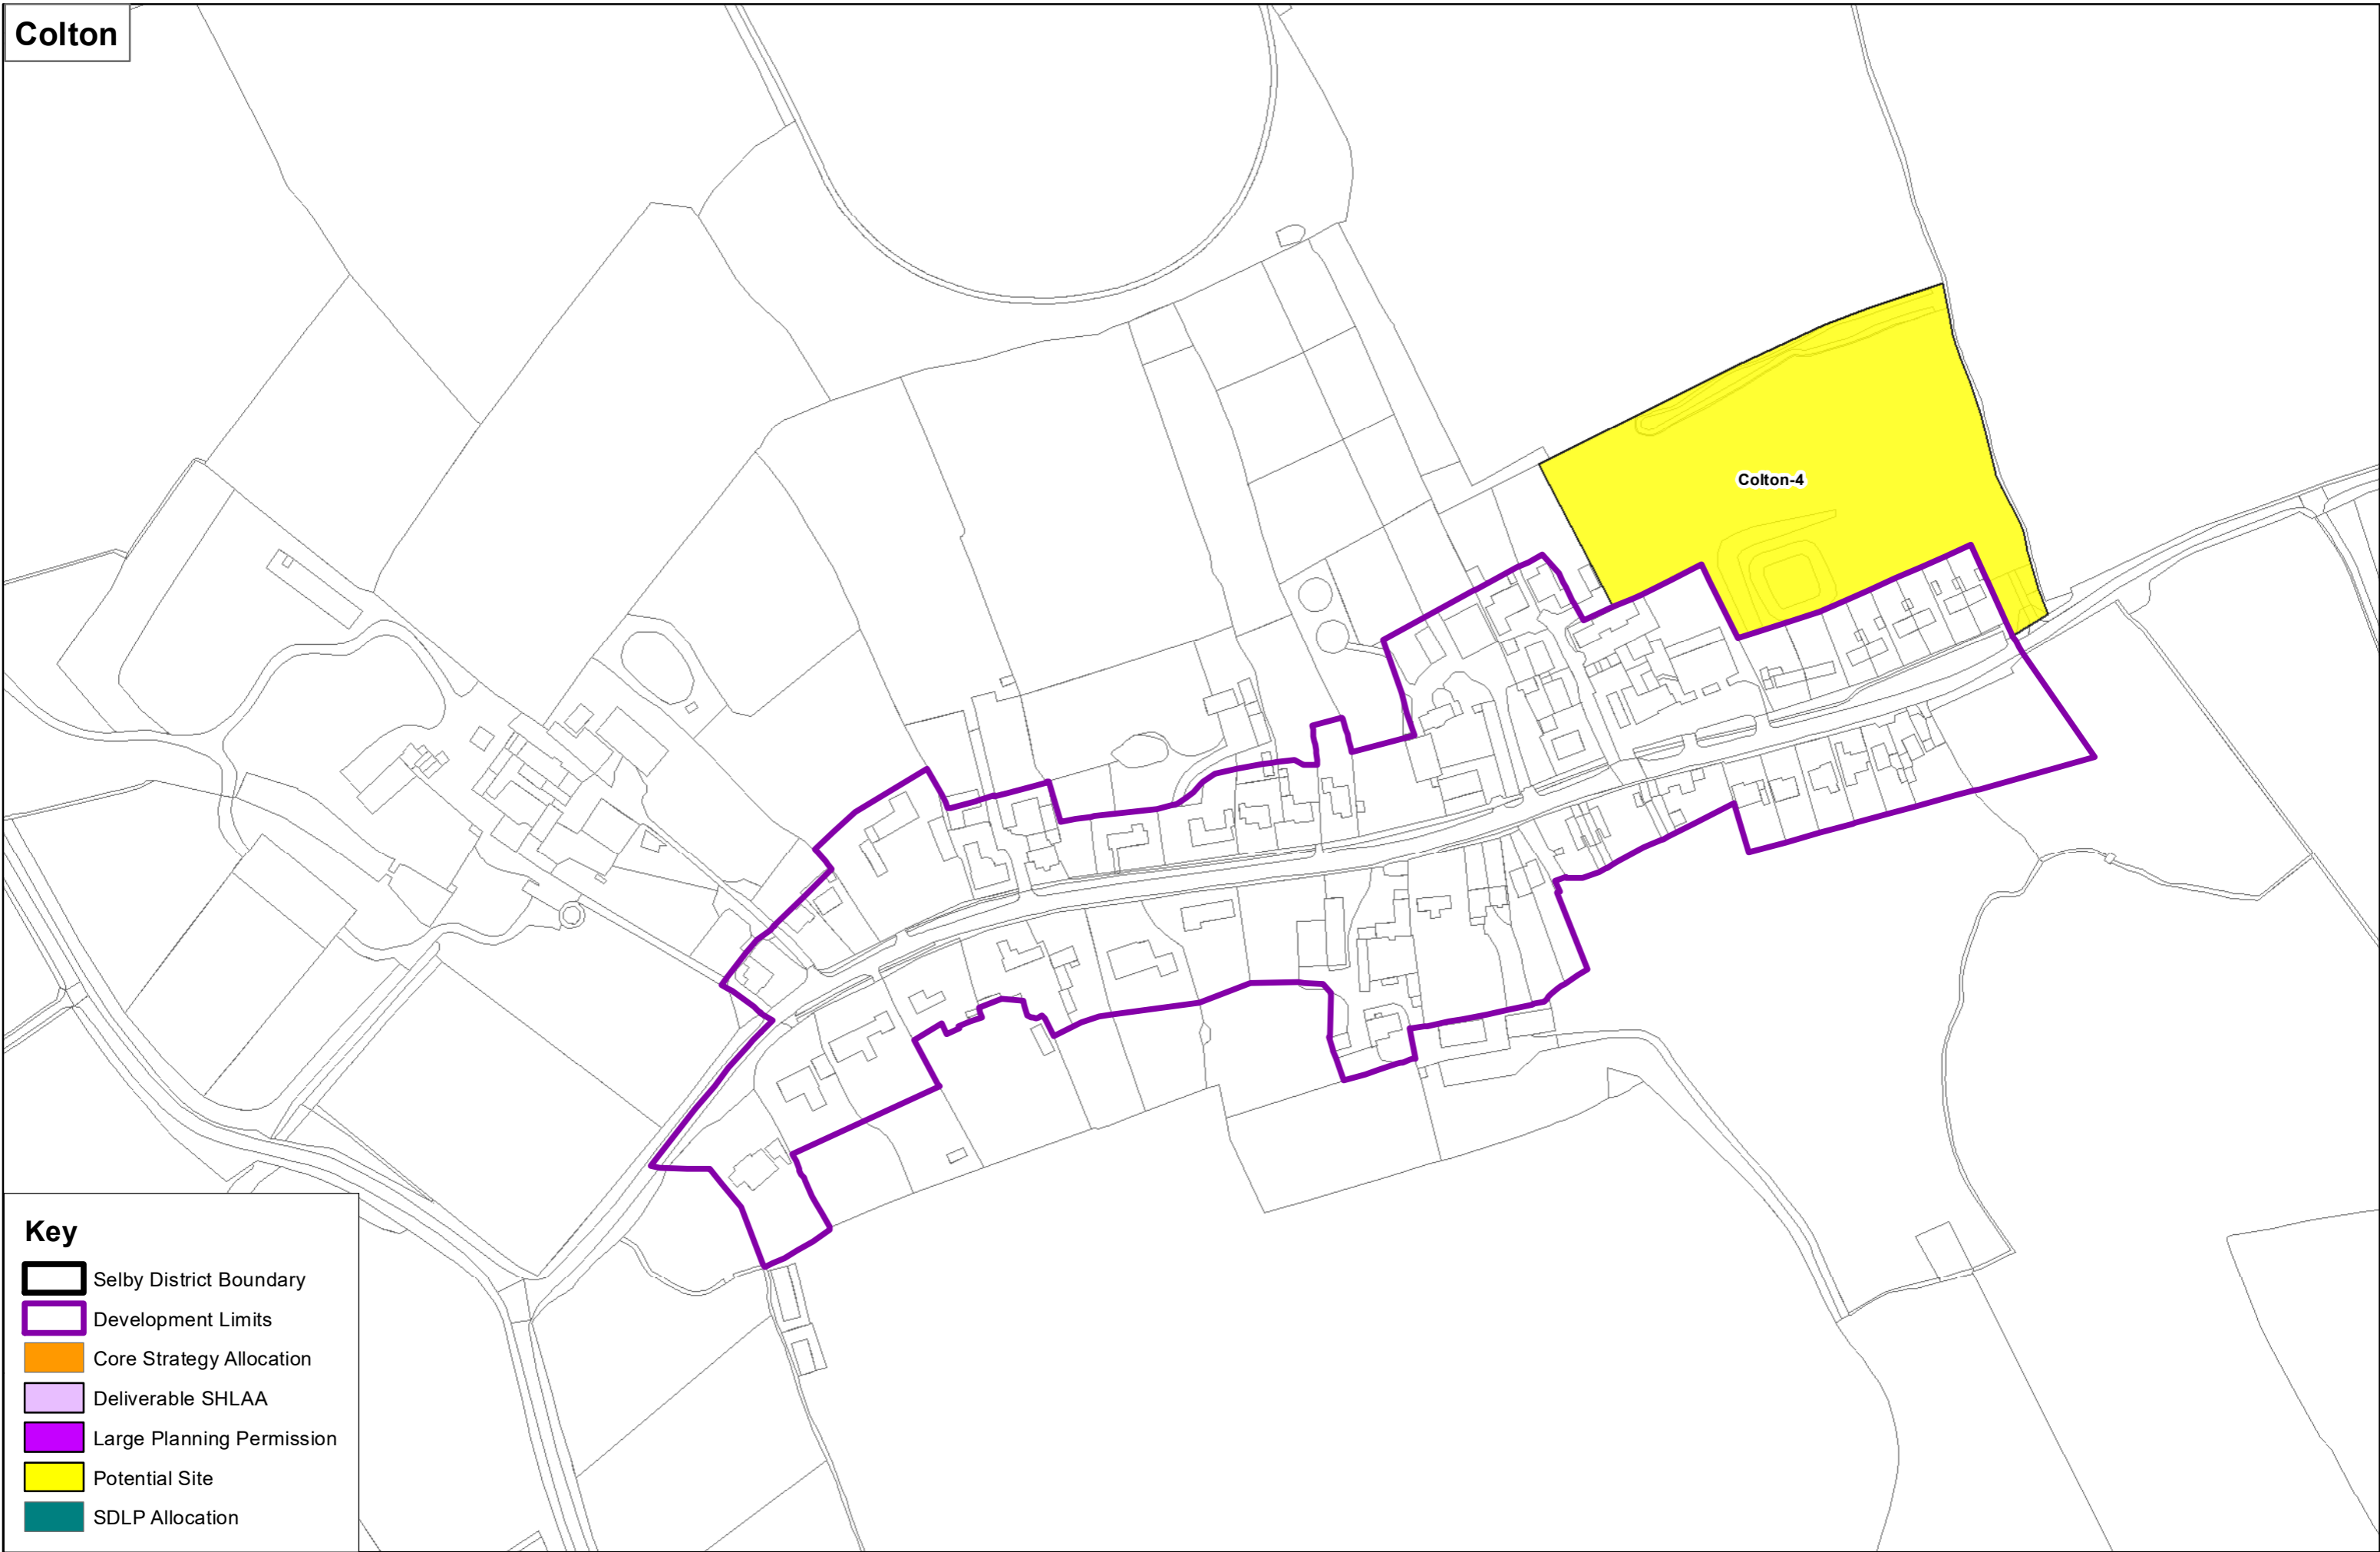

Key

- Selby District Boundary
- Development Limits
- Core Strategy Allocation
- Deliverable SHLAA
- Large Planning Permission
- Potential Site
- SDLP Allocation