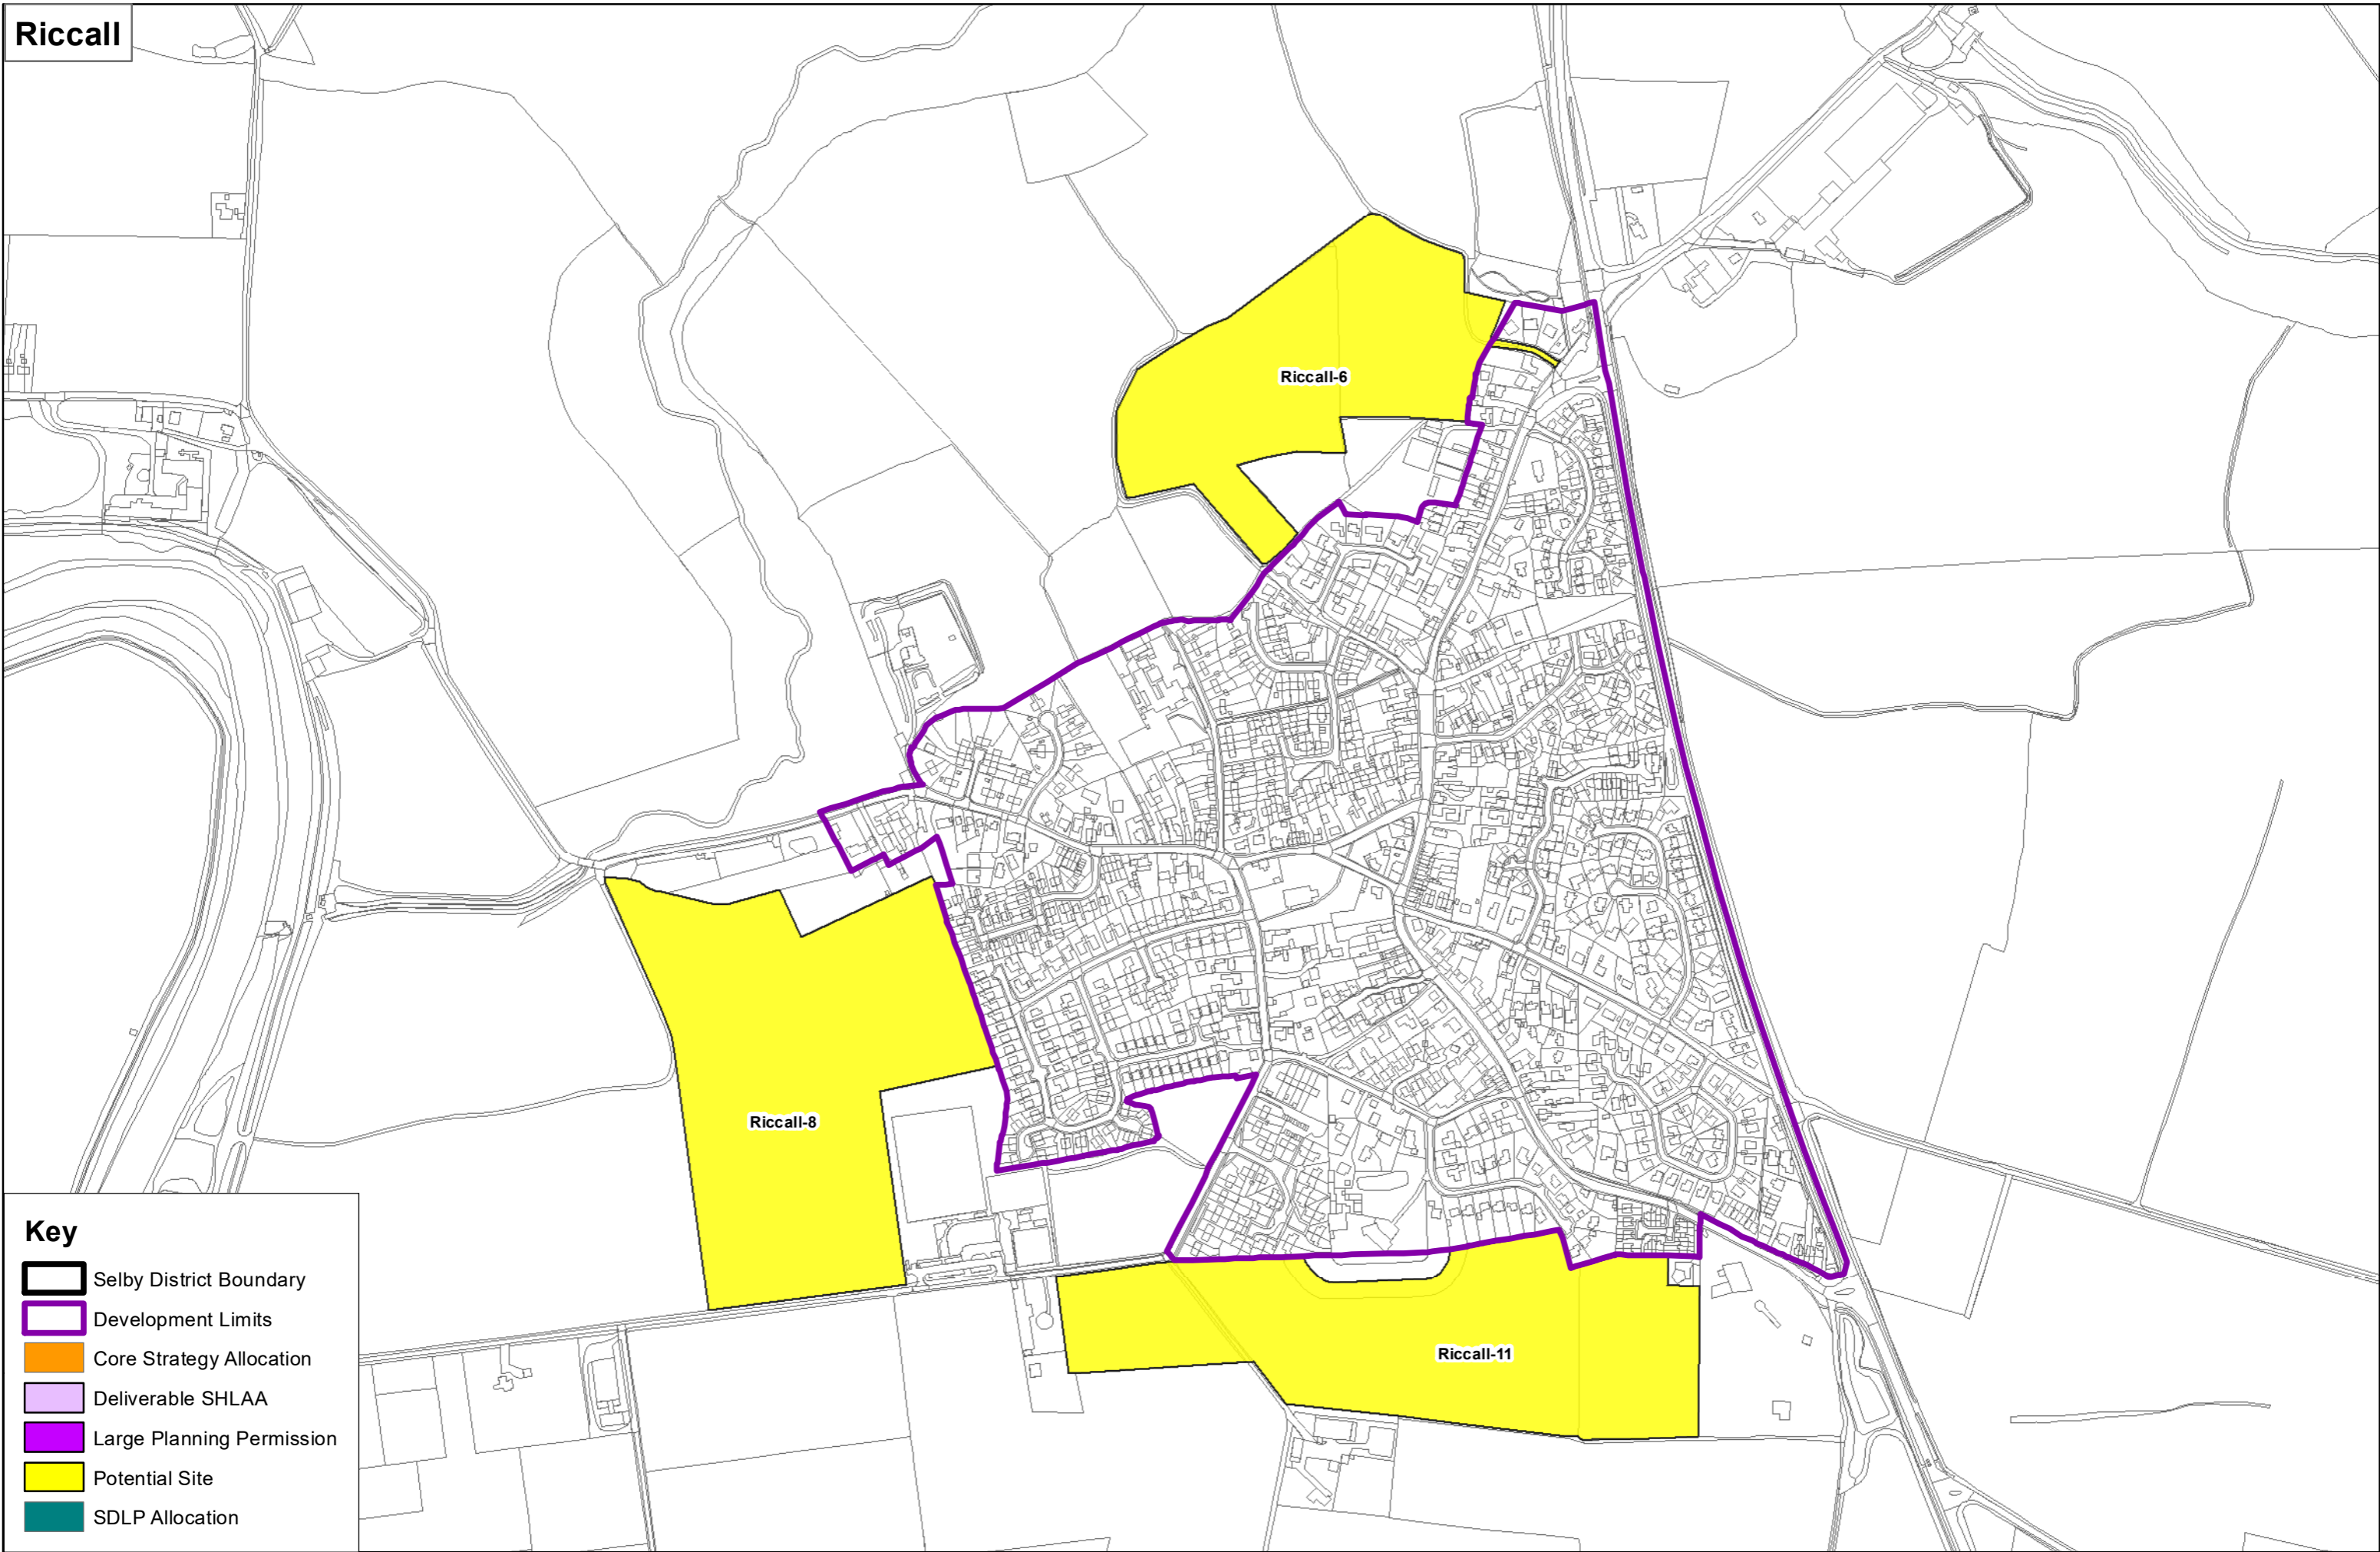

Osgodby

Key

- Selby District Boundary
- Development Limits
- Core Strategy Allocation
- Deliverable SHLAA
- Large Planning Permission
- Potential Site
- SDLP Allocation

RAF Church Fenton

Key

- Selby District Boundary
- Development Limits
- Core Strategy Allocation
- Deliverable SHLAA
- Large Planning Permission
- Potential Site
- SDLP Allocation