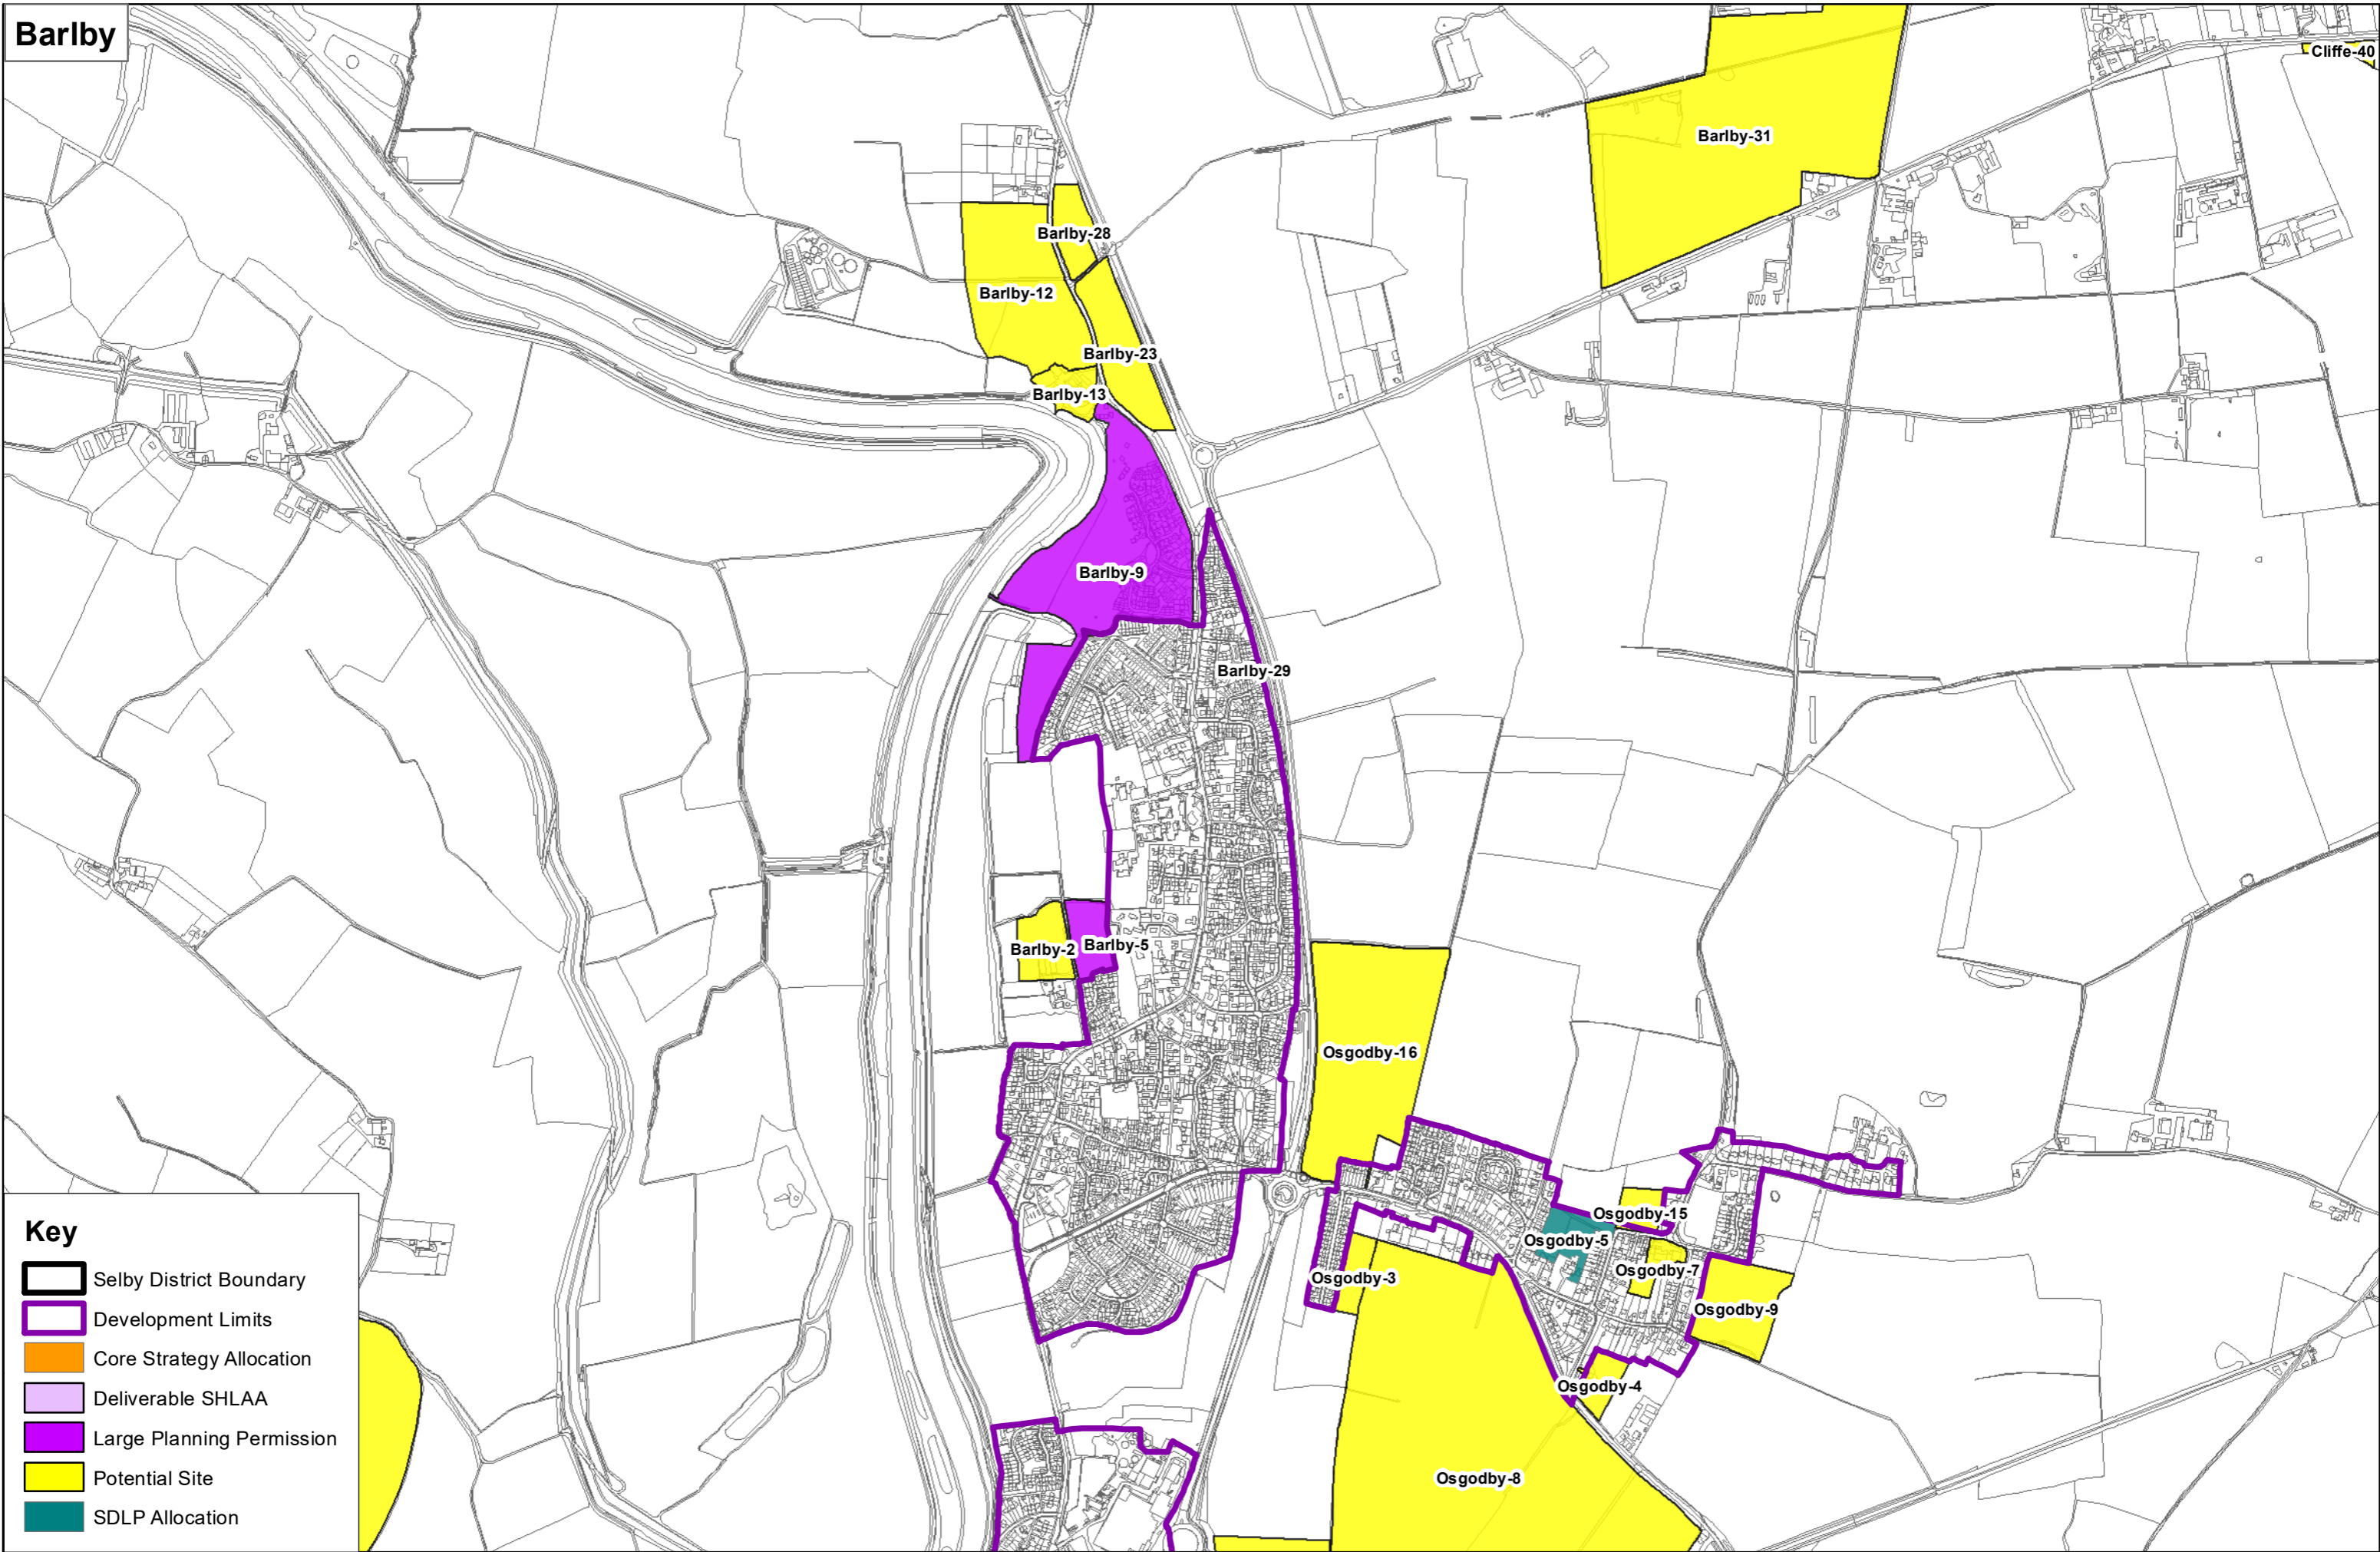

Appleton Roebuck

Key

- Selby District Boundary
- Development Limits
- Core Strategy Allocation
- Deliverable SHLAA
- Large Planning Permission
- Potential Site
- SDLP Allocation

Appleton Roebuck (Rural)

Key

- Selby District Boundary
- Development Limits
- Core Strategy Allocation
- Deliverable SHLAA
- Large Planning Permission
- Potential Site
- SDLP Allocation

Key

- Selby District Boundary
- Development Limits
- Core Strategy Allocation
- Deliverable SHLAA
- Large Planning Permission
- Potential Site
- SDLP Allocation

Key

-  Selby District Boundary
-  Development Limits
-  Core Strategy Allocation
-  Deliverable SHLAA
-  Large Planning Permission
-  Potential Site
-  SDLP Allocation

Key

- Selby District Boundary
- Development Limits
- Core Strategy Allocation
- Deliverable SHLAA
- Large Planning Permission
- Potential Site
- SDLP Allocation

Barlby (Rural)

Key

- Selby District Boundary
- Development Limits
- Core Strategy Allocation
- Deliverable SHLAA
- Large Planning Permission
- Potential Site
- SDLP Allocation

Barlow

Key

- Selby District Boundary
- Development Limits
- Core Strategy Allocation
- Deliverable SHLAA
- Large Planning Permission
- Potential Site
- SDLP Allocation