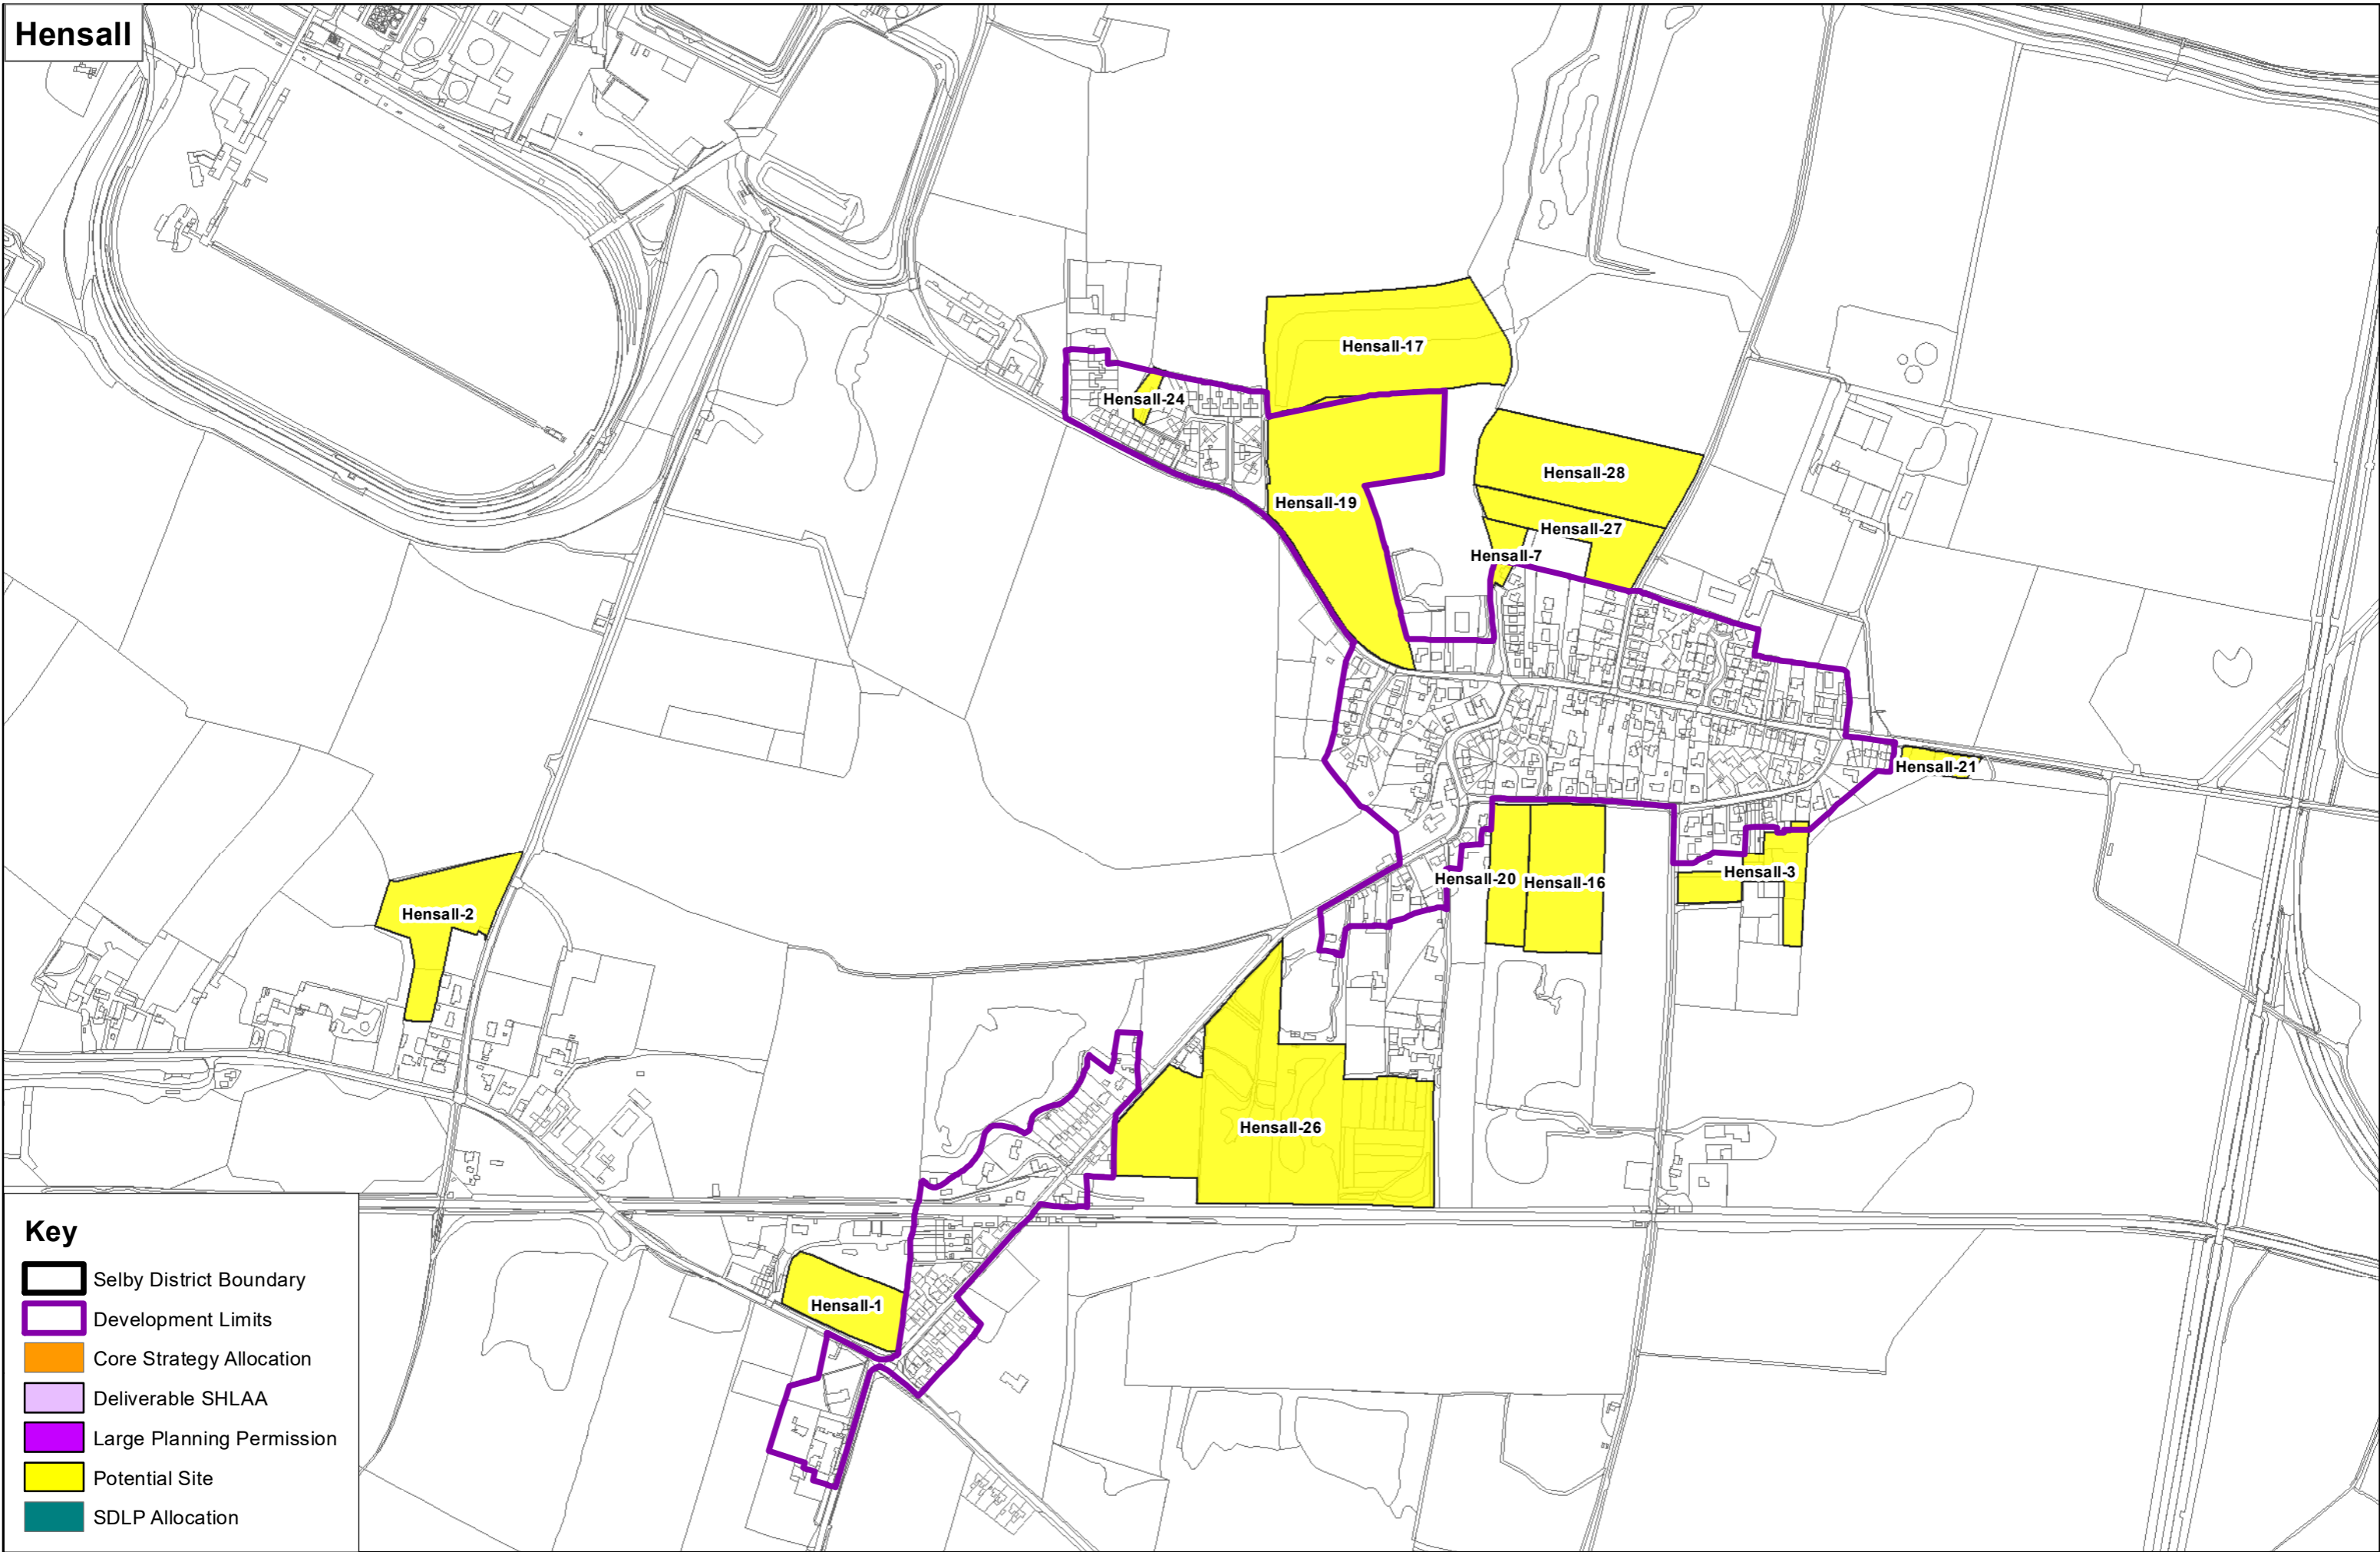

Escrick

Key

- Selby District Boundary
- Development Limits
- Core Strategy Allocation
- Deliverable SHLAA
- Large Planning Permission
- Potential Site
- SDLP Allocation

Fairburn (Rural)

Key

-  Selby District Boundary
-  Development Limits
-  Core Strategy Allocation
-  Deliverable SHLAA
-  Large Planning Permission
-  Potential Site
-  SDLP Allocation

Gateforth

Key

-  Selby District Boundary
-  Development Limits
-  Core Strategy Allocation
-  Deliverable SHLAA
-  Large Planning Permission
-  Potential Site
-  SDLP Allocation

Great Heck

Key

-  Selby District Boundary
-  Development Limits
-  Core Strategy Allocation
-  Deliverable SHLAA
-  Large Planning Permission
-  Potential Site
-  SDLP Allocation

Key

-  Selby District Boundary
-  Development Limits
-  Core Strategy Allocation
-  Deliverable SHLAA
-  Large Planning Permission
-  Potential Site
-  SDLP Allocation

Hemingbrough

Key

- Selby District Boundary
- Development Limits
- Core Strategy Allocation
- Deliverable SHLAA
- Large Planning Permission
- Potential Site
- SDLP Allocation

Key

- Selby District Boundary
- Development Limits
- Core Strategy Allocation
- Deliverable SHLAA
- Large Planning Permission
- Potential Site
- SDLP Allocation

Key

-  Selby District Boundary
-  Development Limits
-  Core Strategy Allocation
-  Deliverable SHLAA
-  Large Planning Permission
-  Potential Site
-  SDLP Allocation