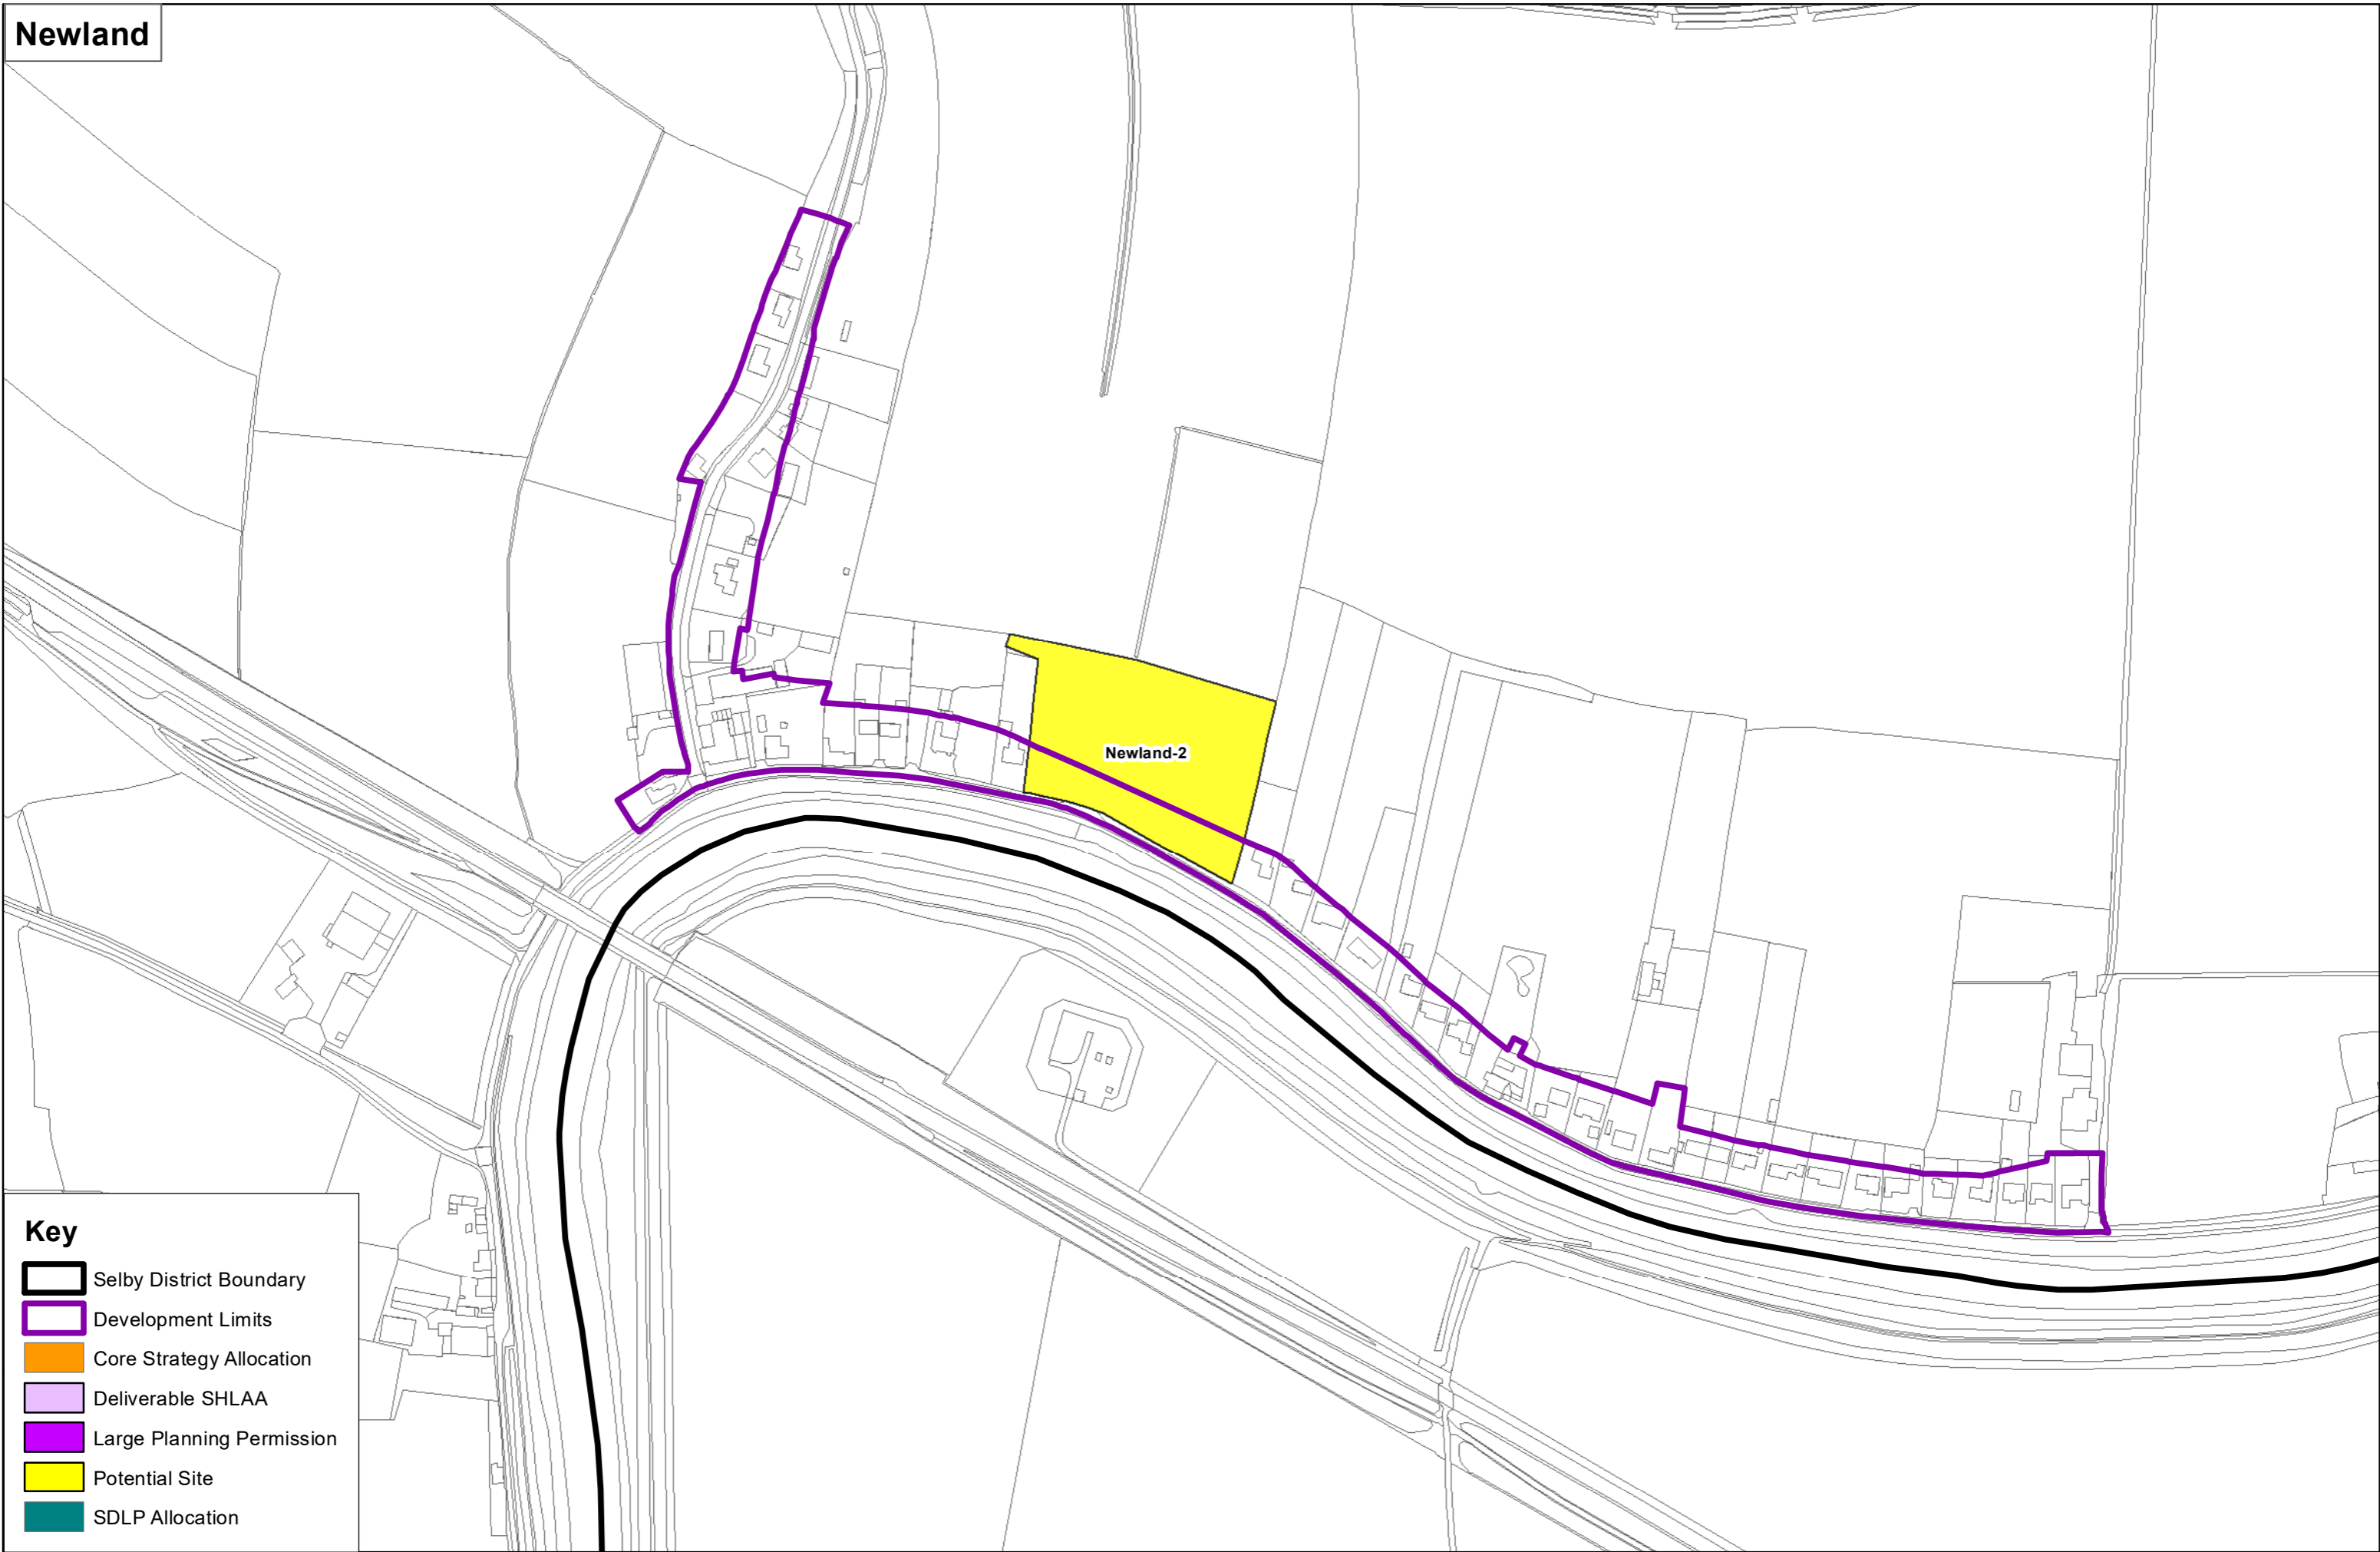

Key

- Selby District Boundary
- Development Limits
- Core Strategy Allocation
- Deliverable SHLAA
- Large Planning Permission
- Potential Site
- SDLP Allocation