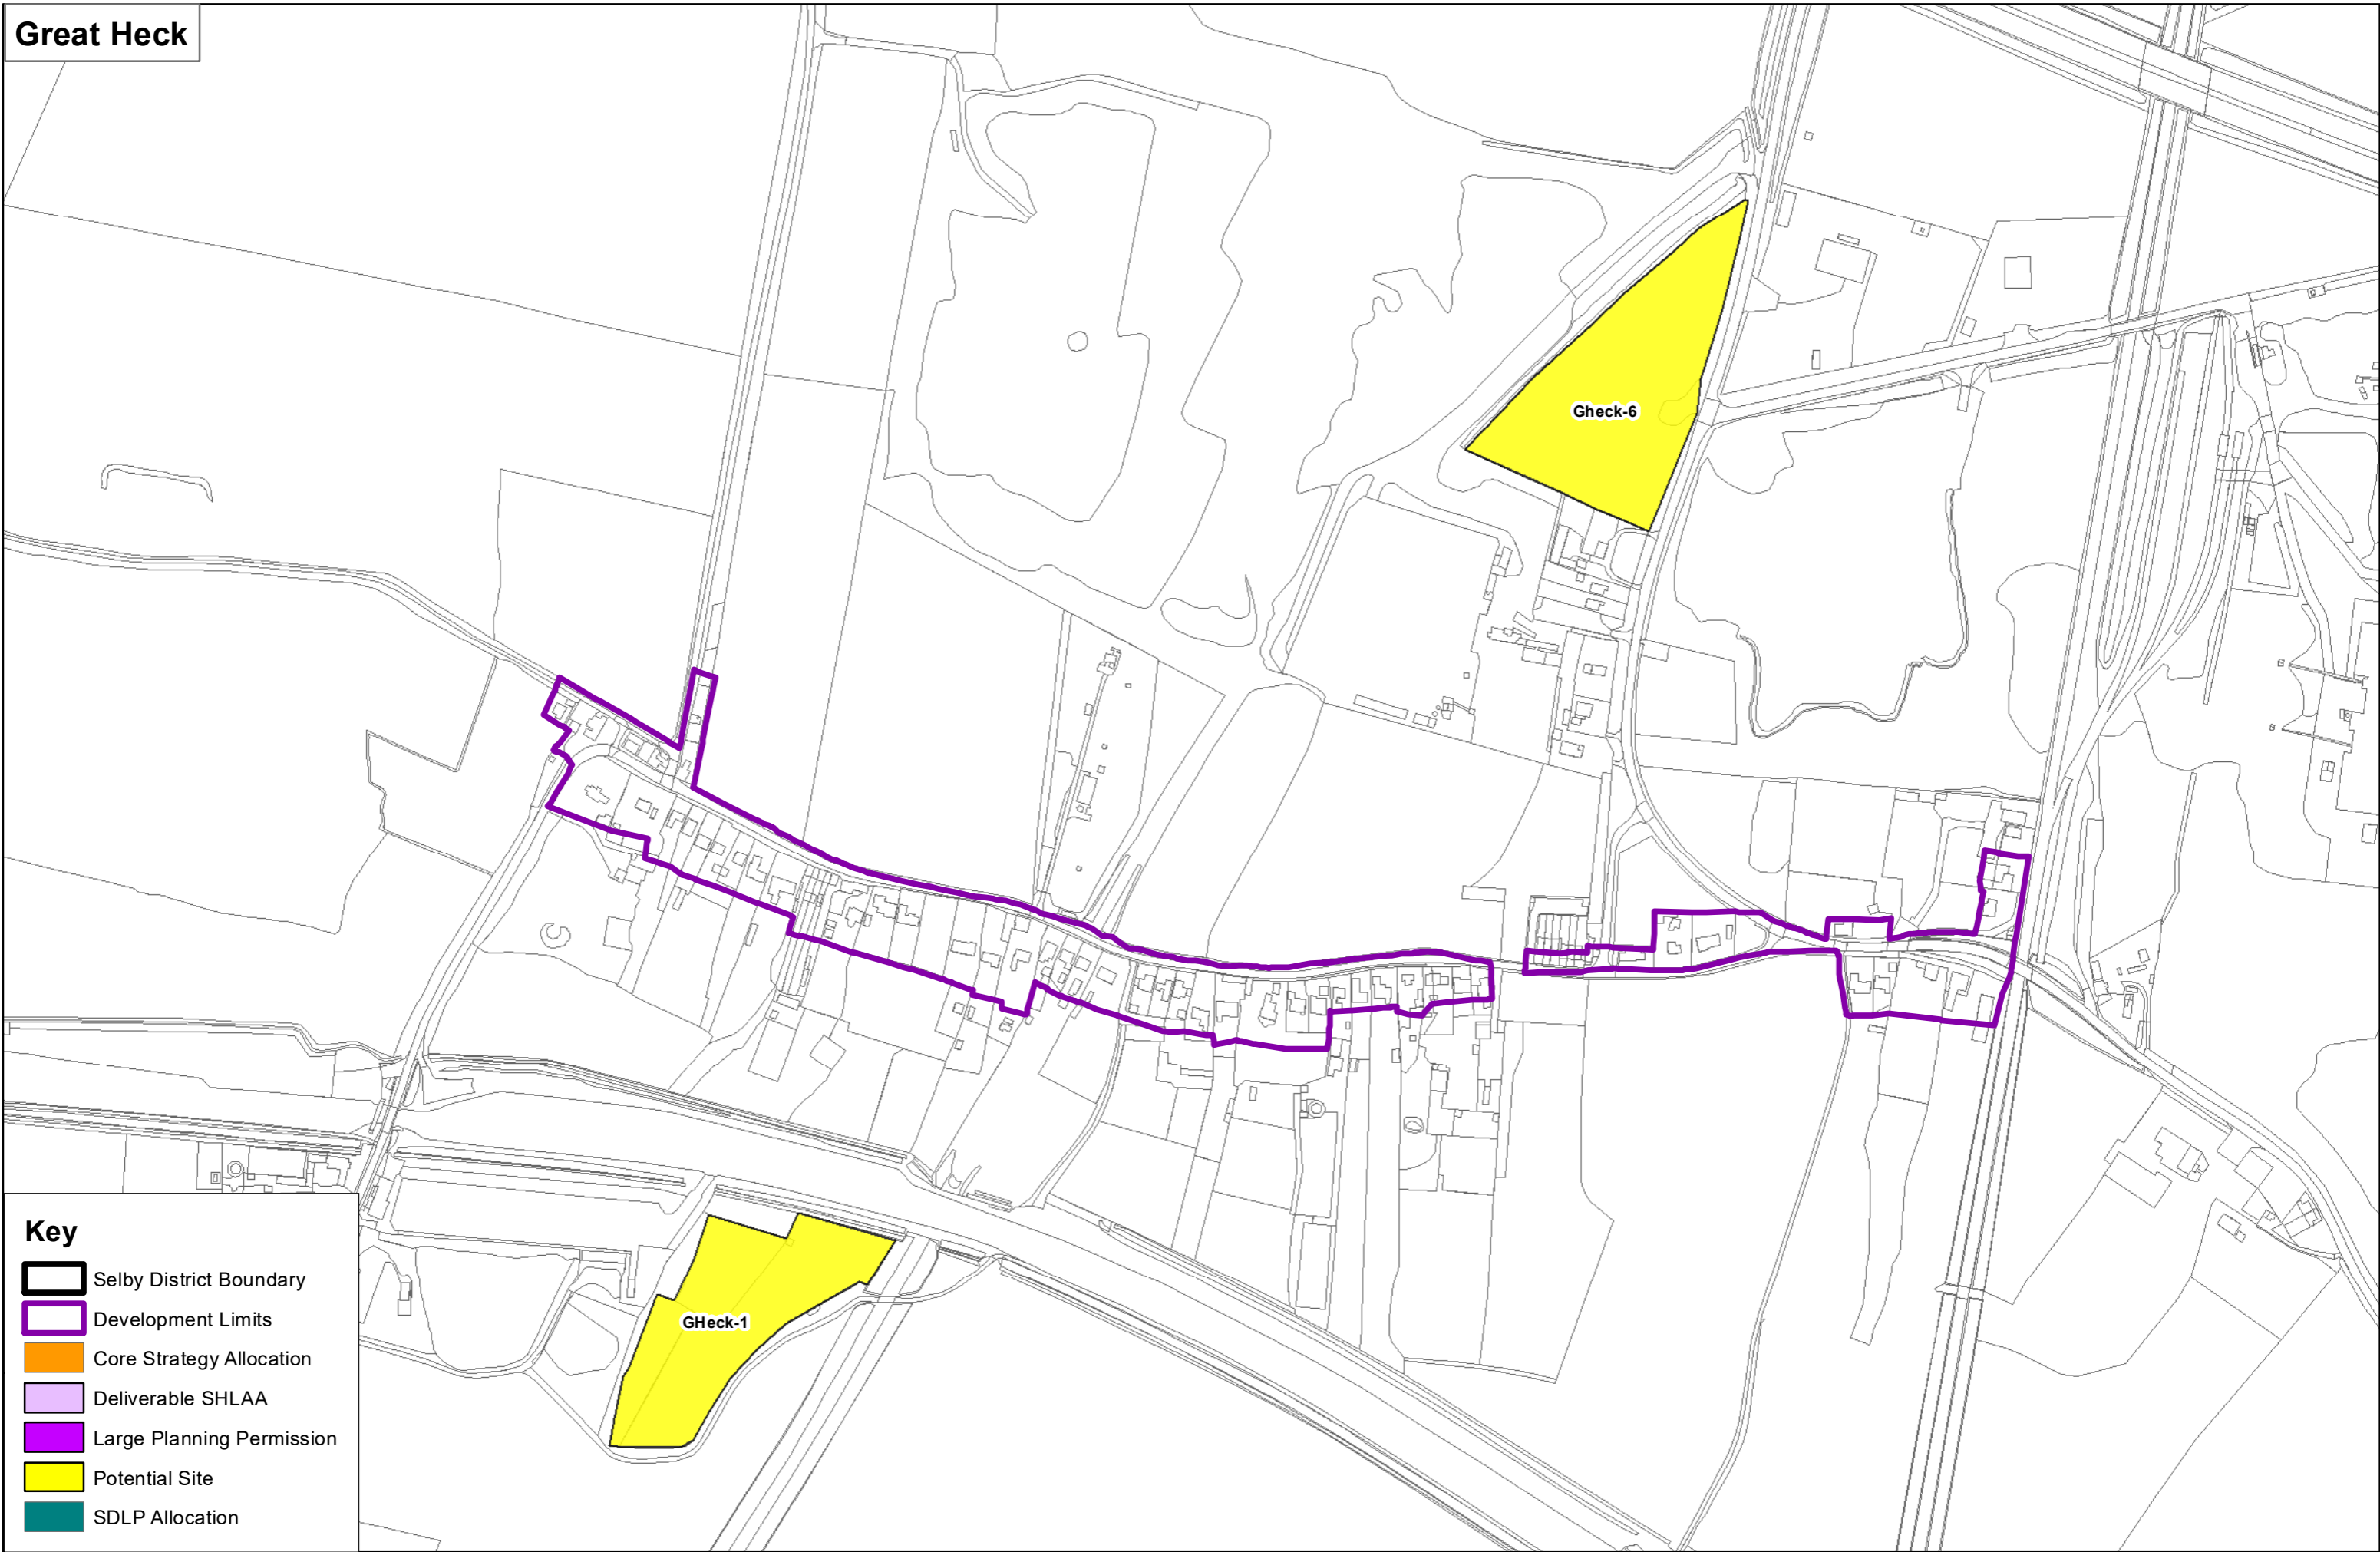

Escrick

Key

- Selby District Boundary
- Development Limits
- Core Strategy Allocation
- Deliverable SHLAA
- Large Planning Permission
- Potential Site
- SDLP Allocation

Fairburn (Rural)

Key

-  Selby District Boundary
-  Development Limits
-  Core Strategy Allocation
-  Deliverable SHLAA
-  Large Planning Permission
-  Potential Site
-  SDLP Allocation

Gateforth

Key

-  Selby District Boundary
-  Development Limits
-  Core Strategy Allocation
-  Deliverable SHLAA
-  Large Planning Permission
-  Potential Site
-  SDLP Allocation

Great Heck

Key

-  Selby District Boundary
-  Development Limits
-  Core Strategy Allocation
-  Deliverable SHLAA
-  Large Planning Permission
-  Potential Site
-  SDLP Allocation

Key

-  Selby District Boundary
-  Development Limits
-  Core Strategy Allocation
-  Deliverable SHLAA
-  Large Planning Permission
-  Potential Site
-  SDLP Allocation

Hemingbrough

Key

- Selby District Boundary
- Development Limits
- Core Strategy Allocation
- Deliverable SHLAA
- Large Planning Permission
- Potential Site
- SDLP Allocation