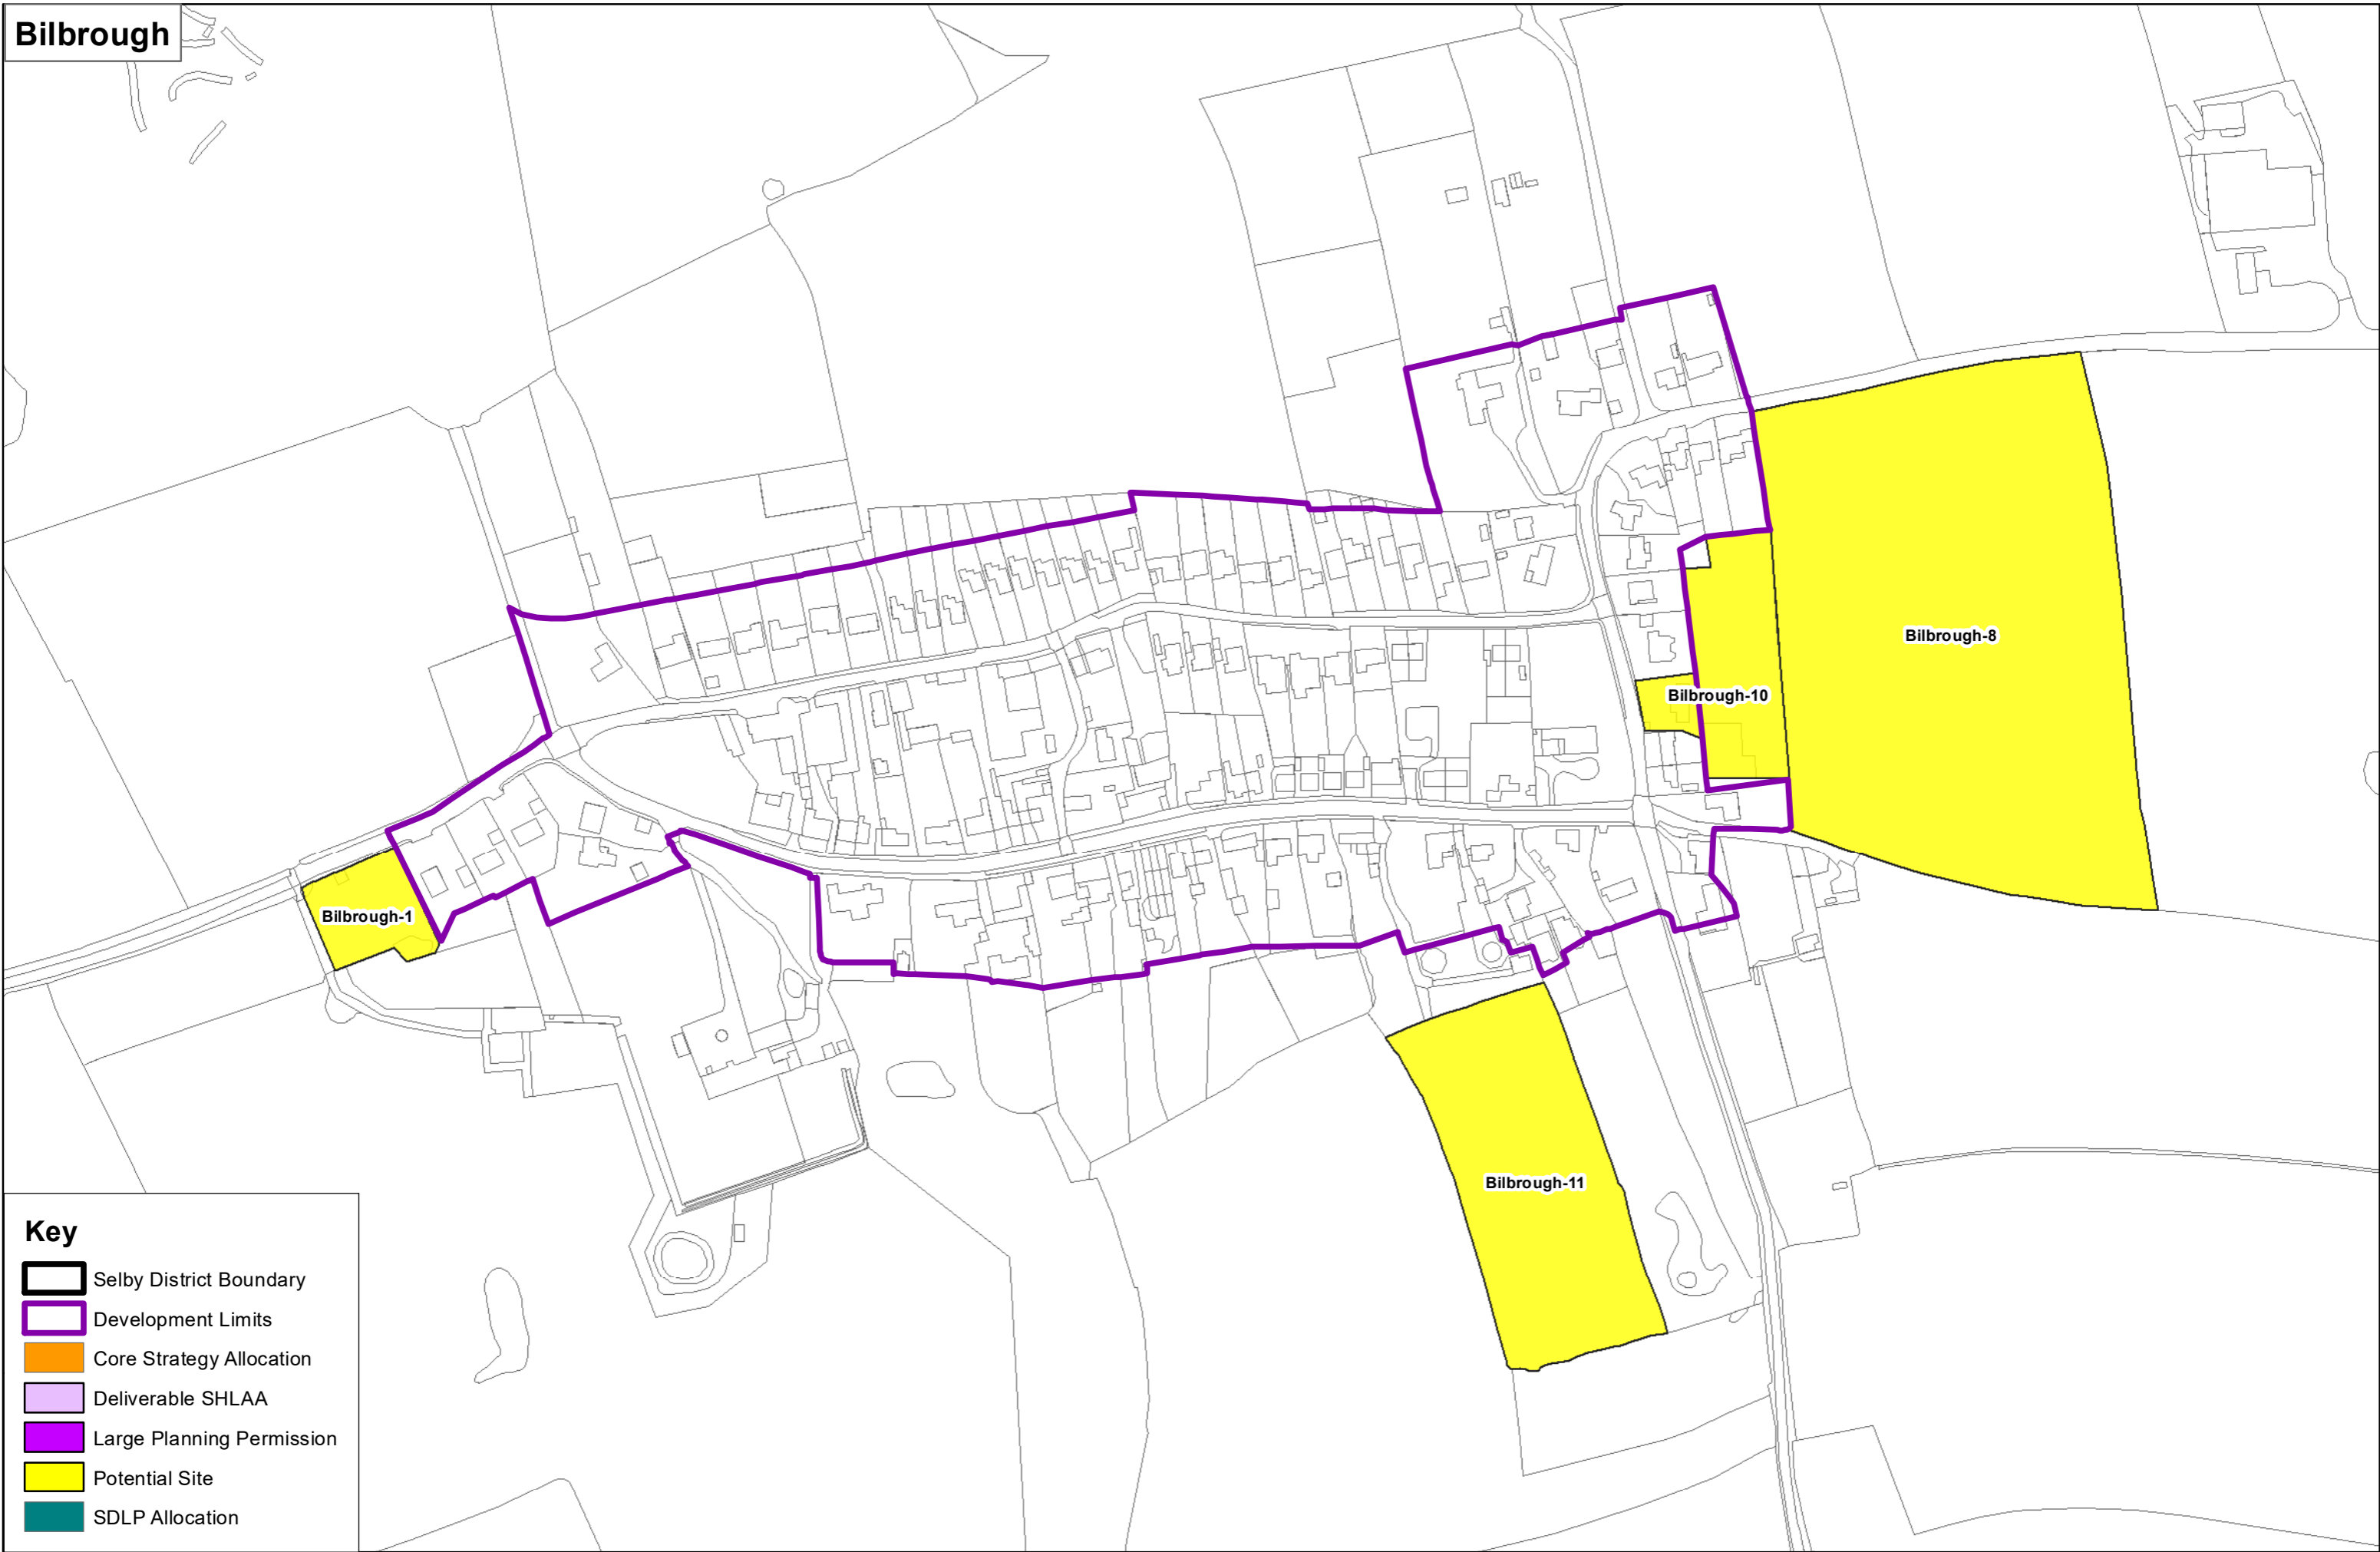

Barlby (Rural)

Key

- Selby District Boundary
- Development Limits
- Core Strategy Allocation
- Deliverable SHLAA
- Large Planning Permission
- Potential Site
- SDLP Allocation

Barlow

Key

- Selby District Boundary
- Development Limits
- Core Strategy Allocation
- Deliverable SHLAA
- Large Planning Permission
- Potential Site
- SDLP Allocation

Key

- Selby District Boundary
- Development Limits
- Core Strategy Allocation
- Deliverable SHLAA
- Large Planning Permission
- Potential Site
- SDLP Allocation

Biggin

Key

-  Selby District Boundary
-  Development Limits
-  Core Strategy Allocation
-  Deliverable SHLAA
-  Large Planning Permission
-  Potential Site
-  SDLP Allocation

Key

- Selby District Boundary
- Development Limits
- Core Strategy Allocation
- Deliverable SHLAA
- Large Planning Permission
- Potential Site
- SDLP Allocation

Key

- Selby District Boundary
- Development Limits
- Core Strategy Allocation
- Deliverable SHLAA
- Large Planning Permission
- Potential Site
- SDLP Allocation