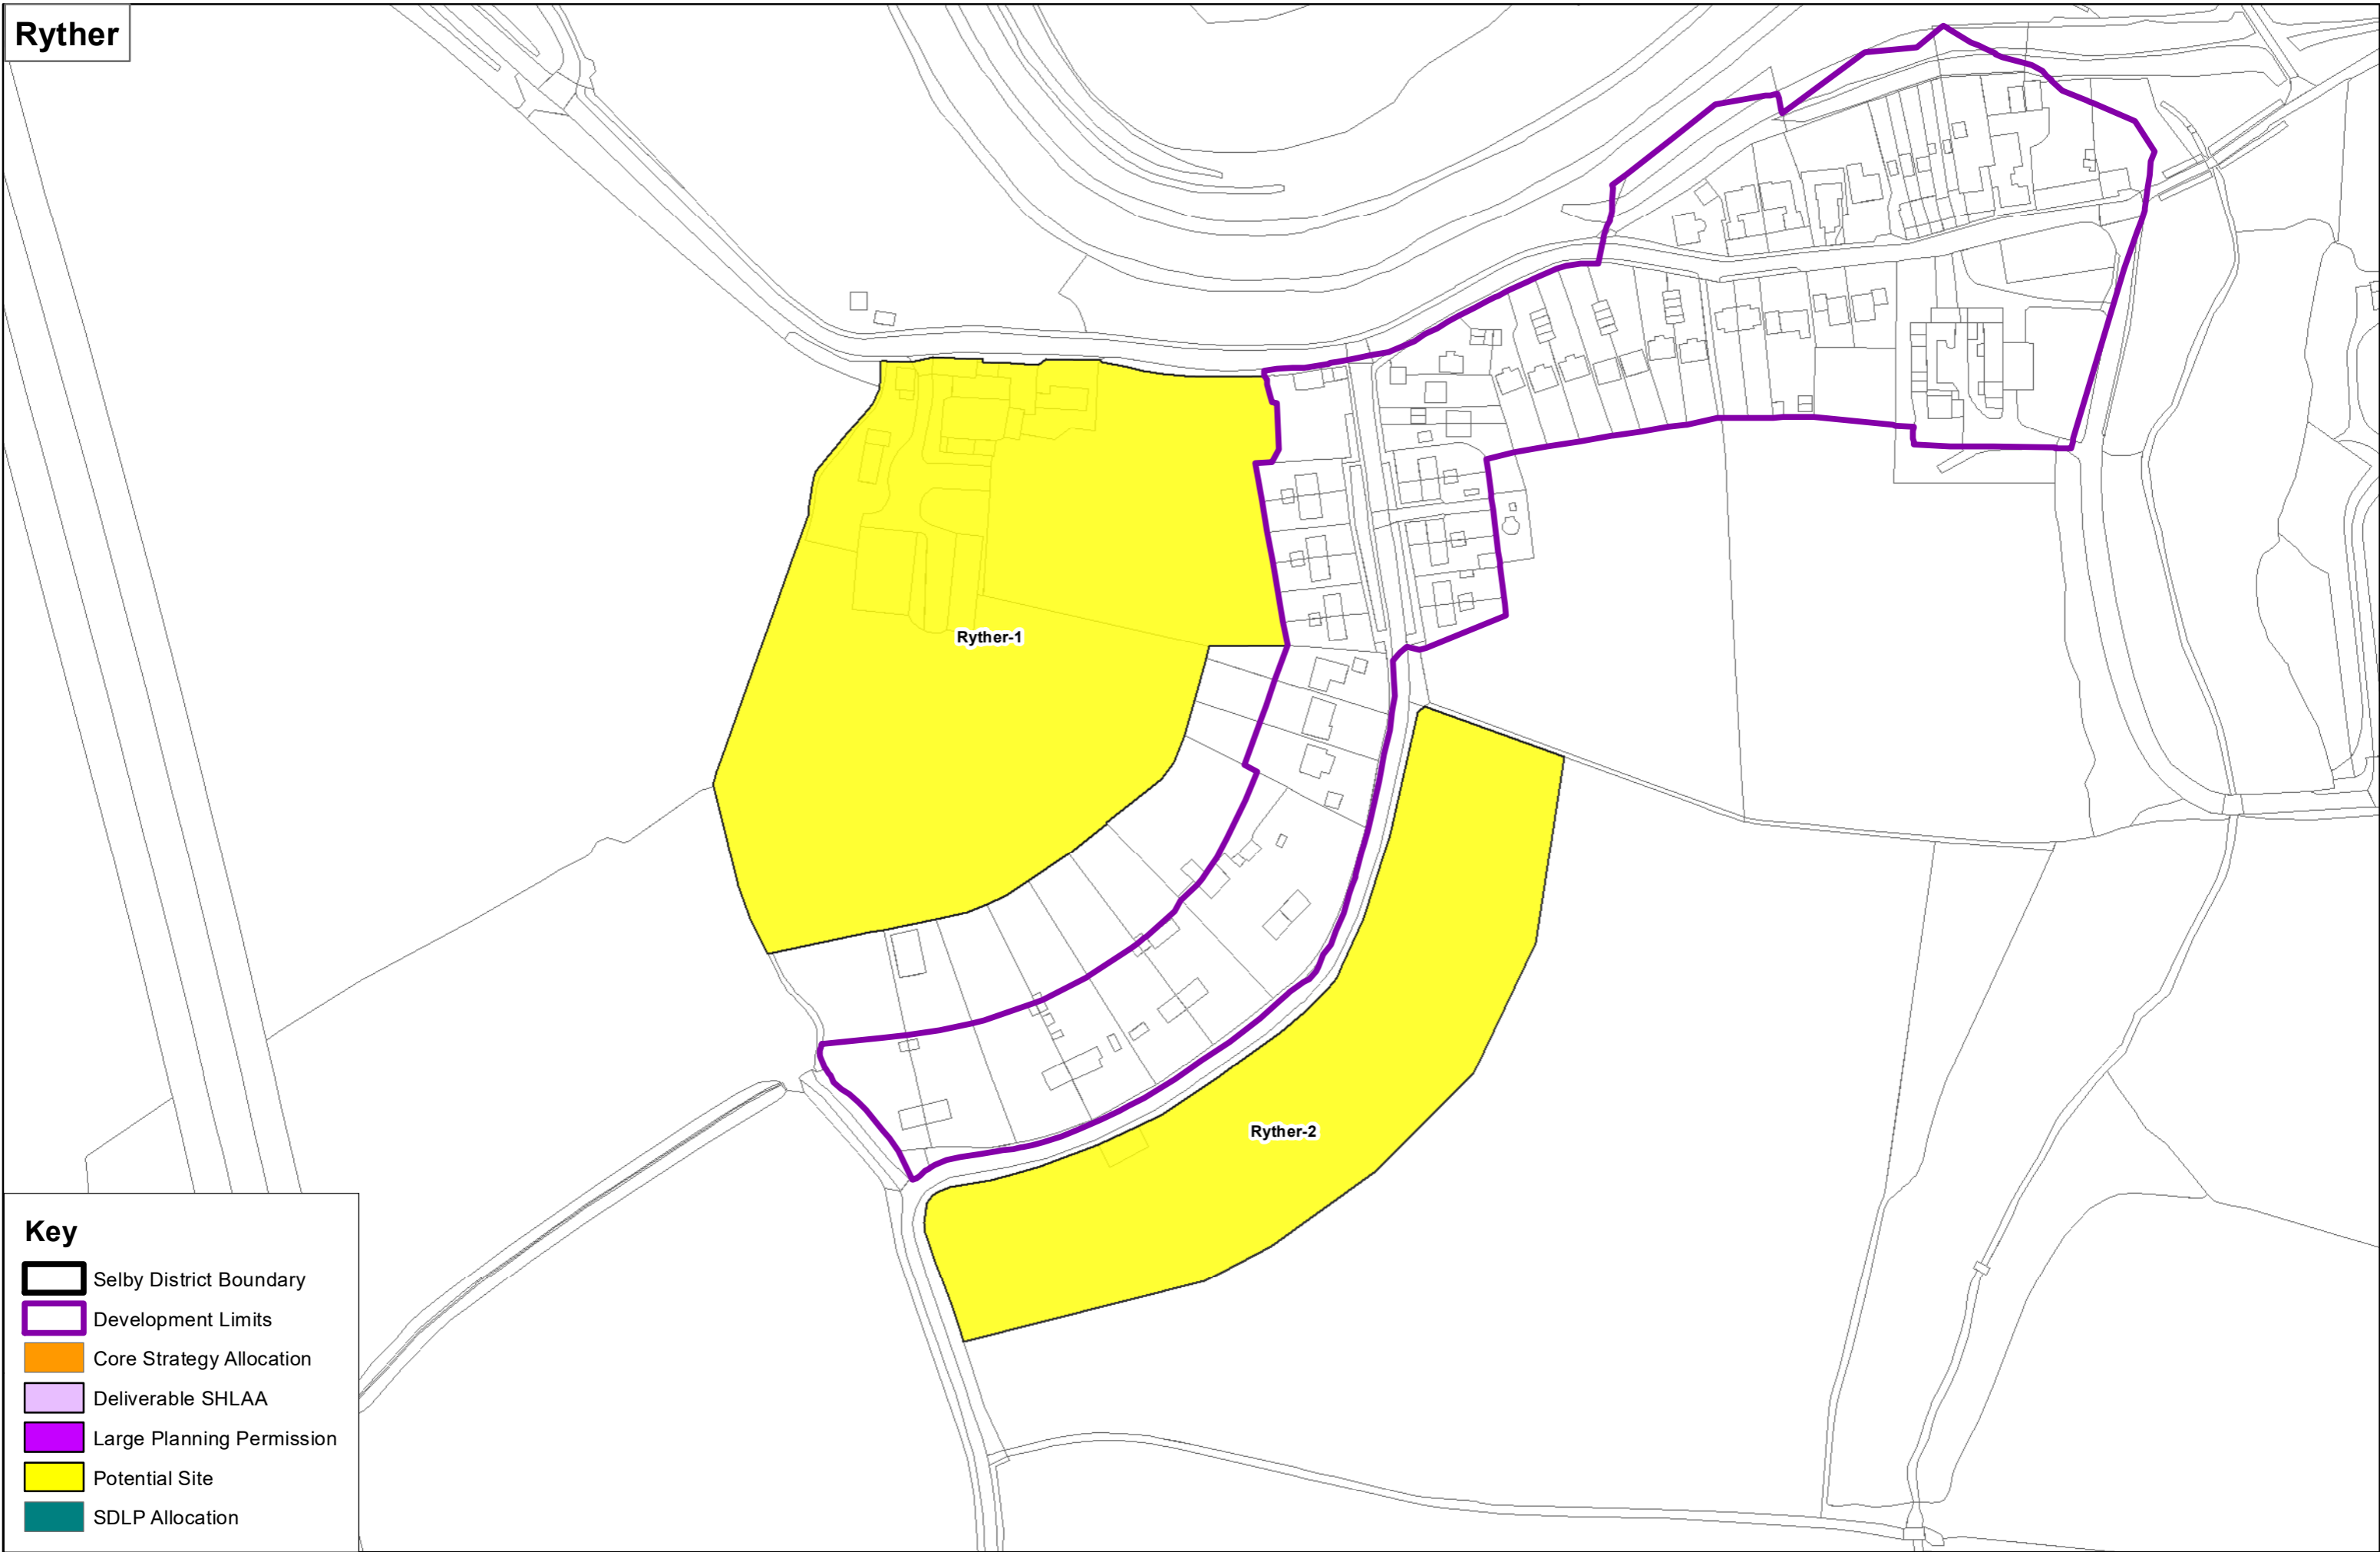

Key

- Selby District Boundary
- Development Limits
- Core Strategy Allocation
- Deliverable SHLAA
- Large Planning Permission
- Potential Site
- SDLP Allocation

Saxton

Key

-  Selby District Boundary
-  Development Limits
-  Core Strategy Allocation
-  Deliverable SHLAA
-  Large Planning Permission
-  Potential Site
-  SDLP Allocation