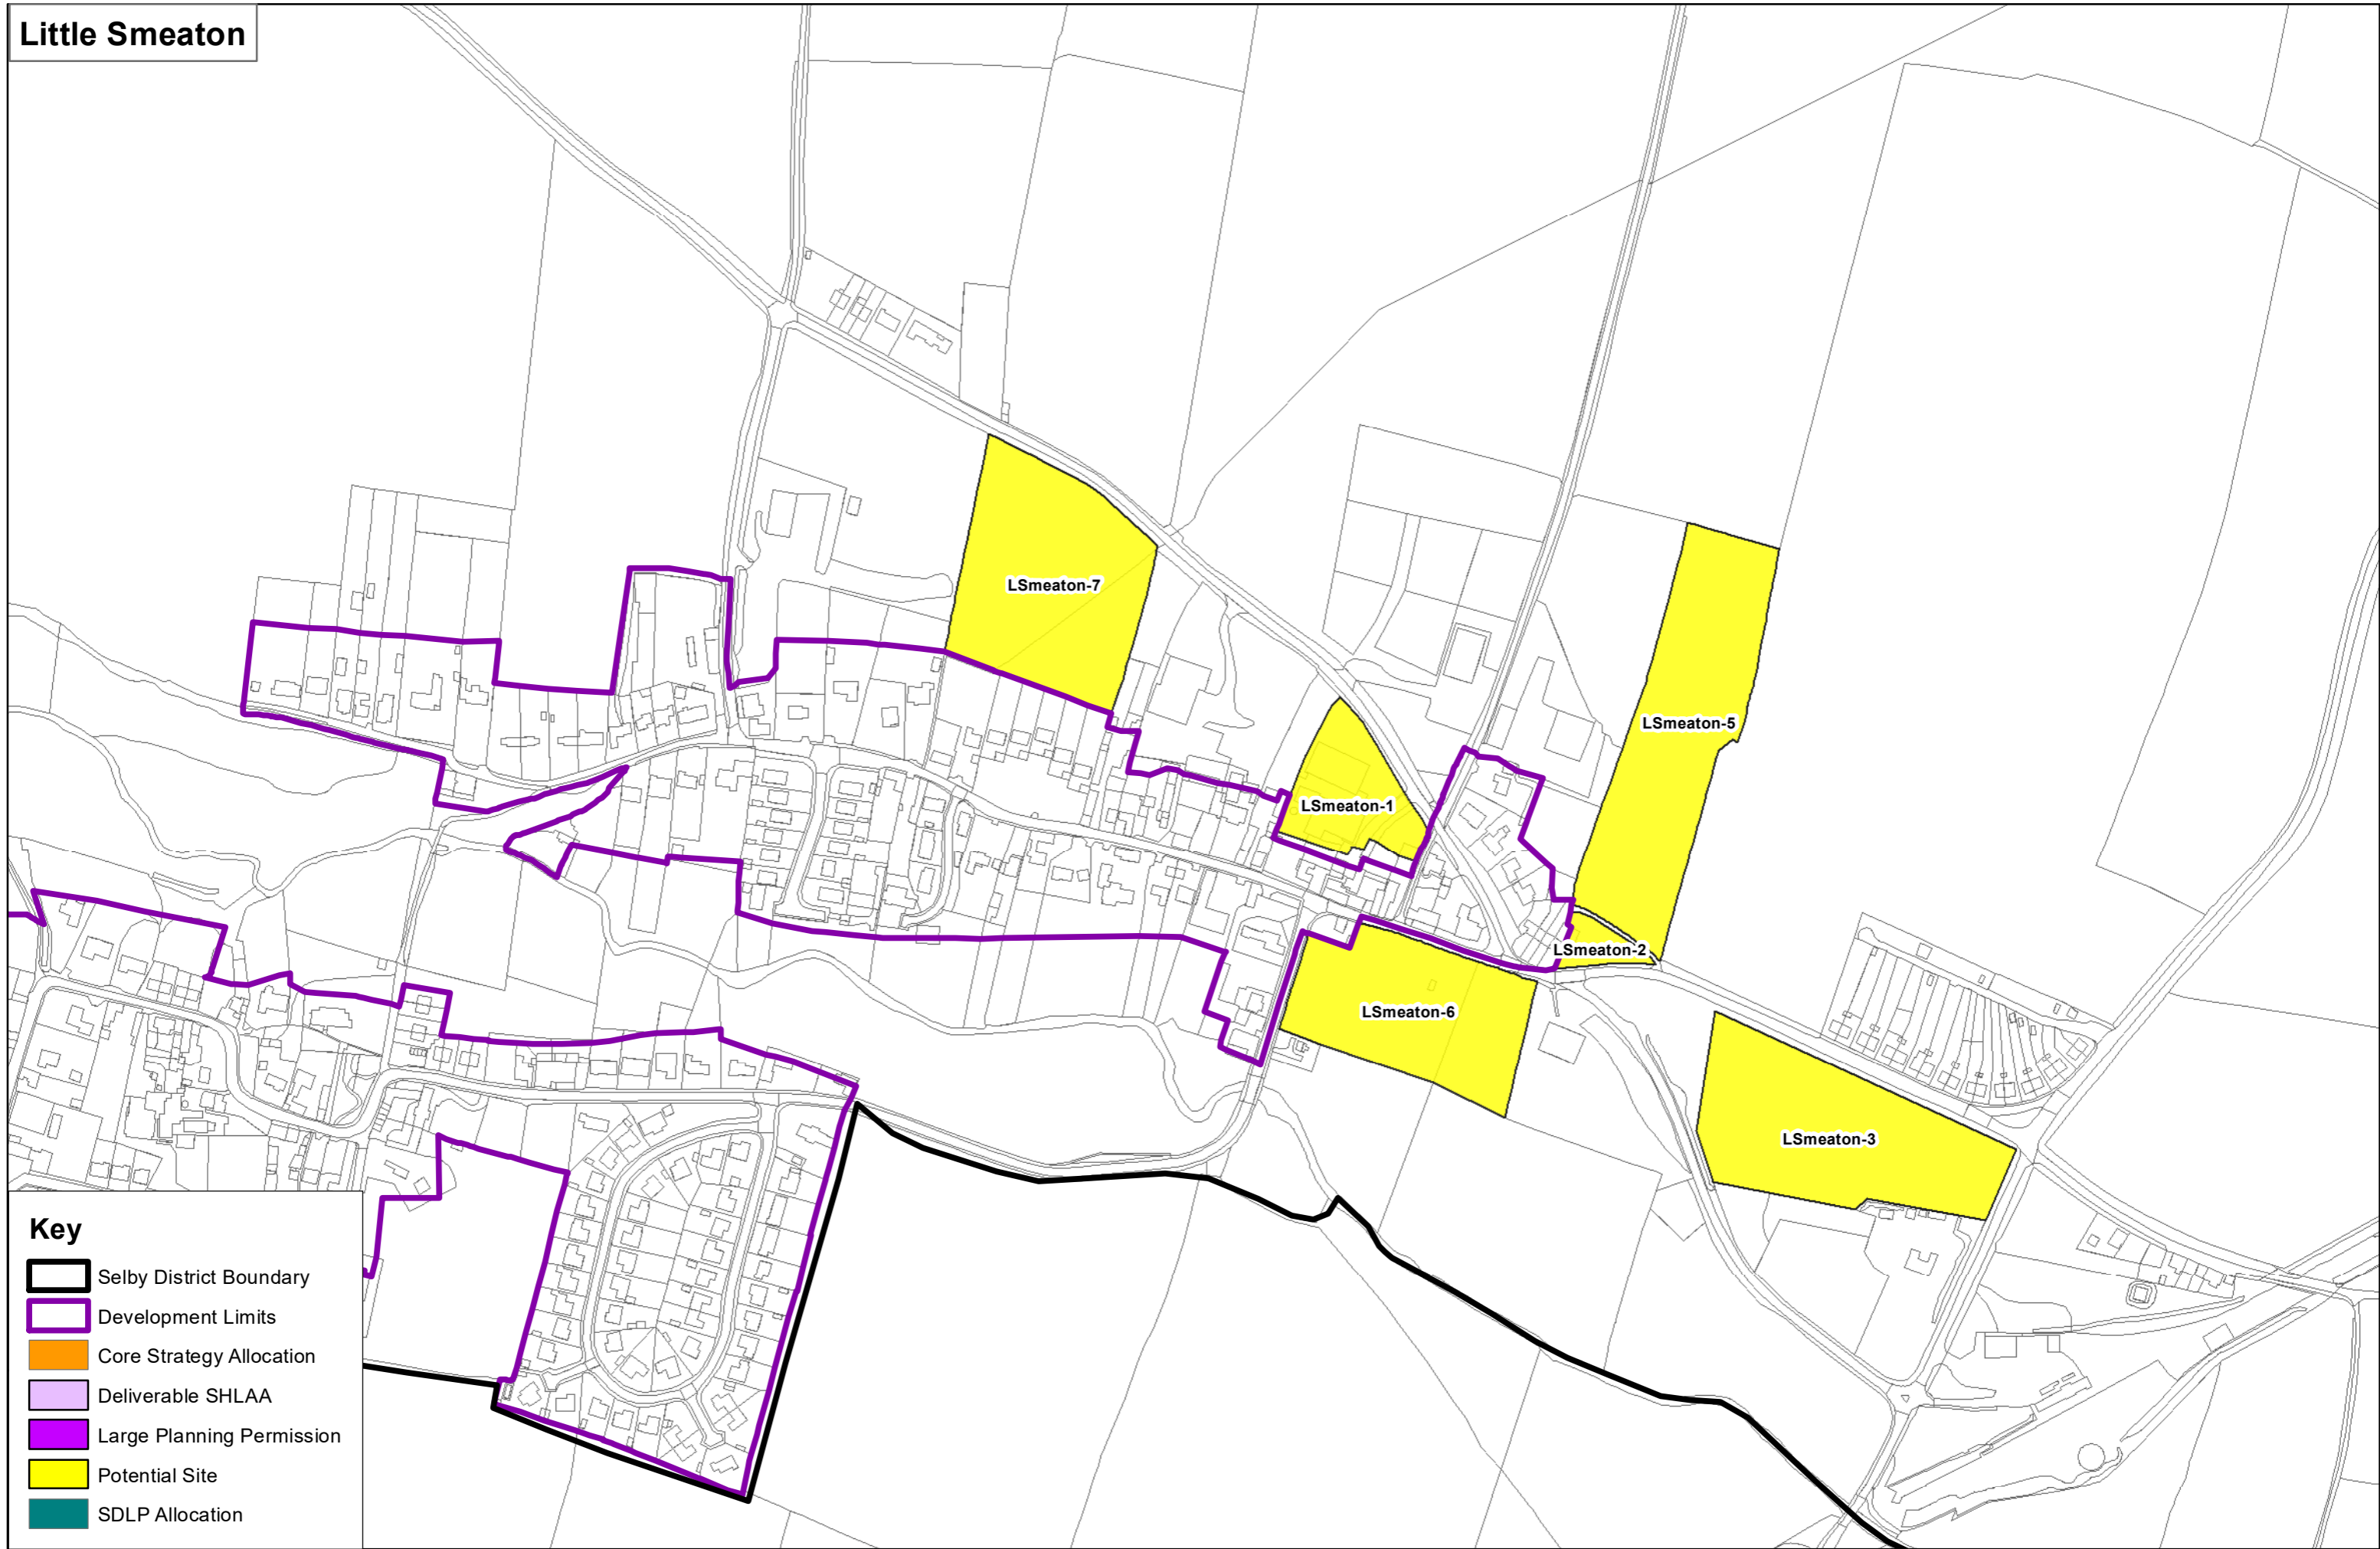

Kellington

Key

- Selby District Boundary
- Development Limits
- Core Strategy Allocation
- Deliverable SHLAA
- Large Planning Permission
- Potential Site
- SDLP Allocation

Kirk Smeaton

Key

- Selby District Boundary
- Development Limits
- Core Strategy Allocation
- Deliverable SHLAA
- Large Planning Permission
- Potential Site
- SDLP Allocation

Little Smeaton

- Key**
- Selby District Boundary
 - Development Limits
 - Core Strategy Allocation
 - Deliverable SHLAA
 - Large Planning Permission
 - Potential Site
 - SDLP Allocation

Key

-  Selby District Boundary
-  Development Limits
-  Core Strategy Allocation
-  Deliverable SHLAA
-  Large Planning Permission
-  Potential Site
-  SDLP Allocation