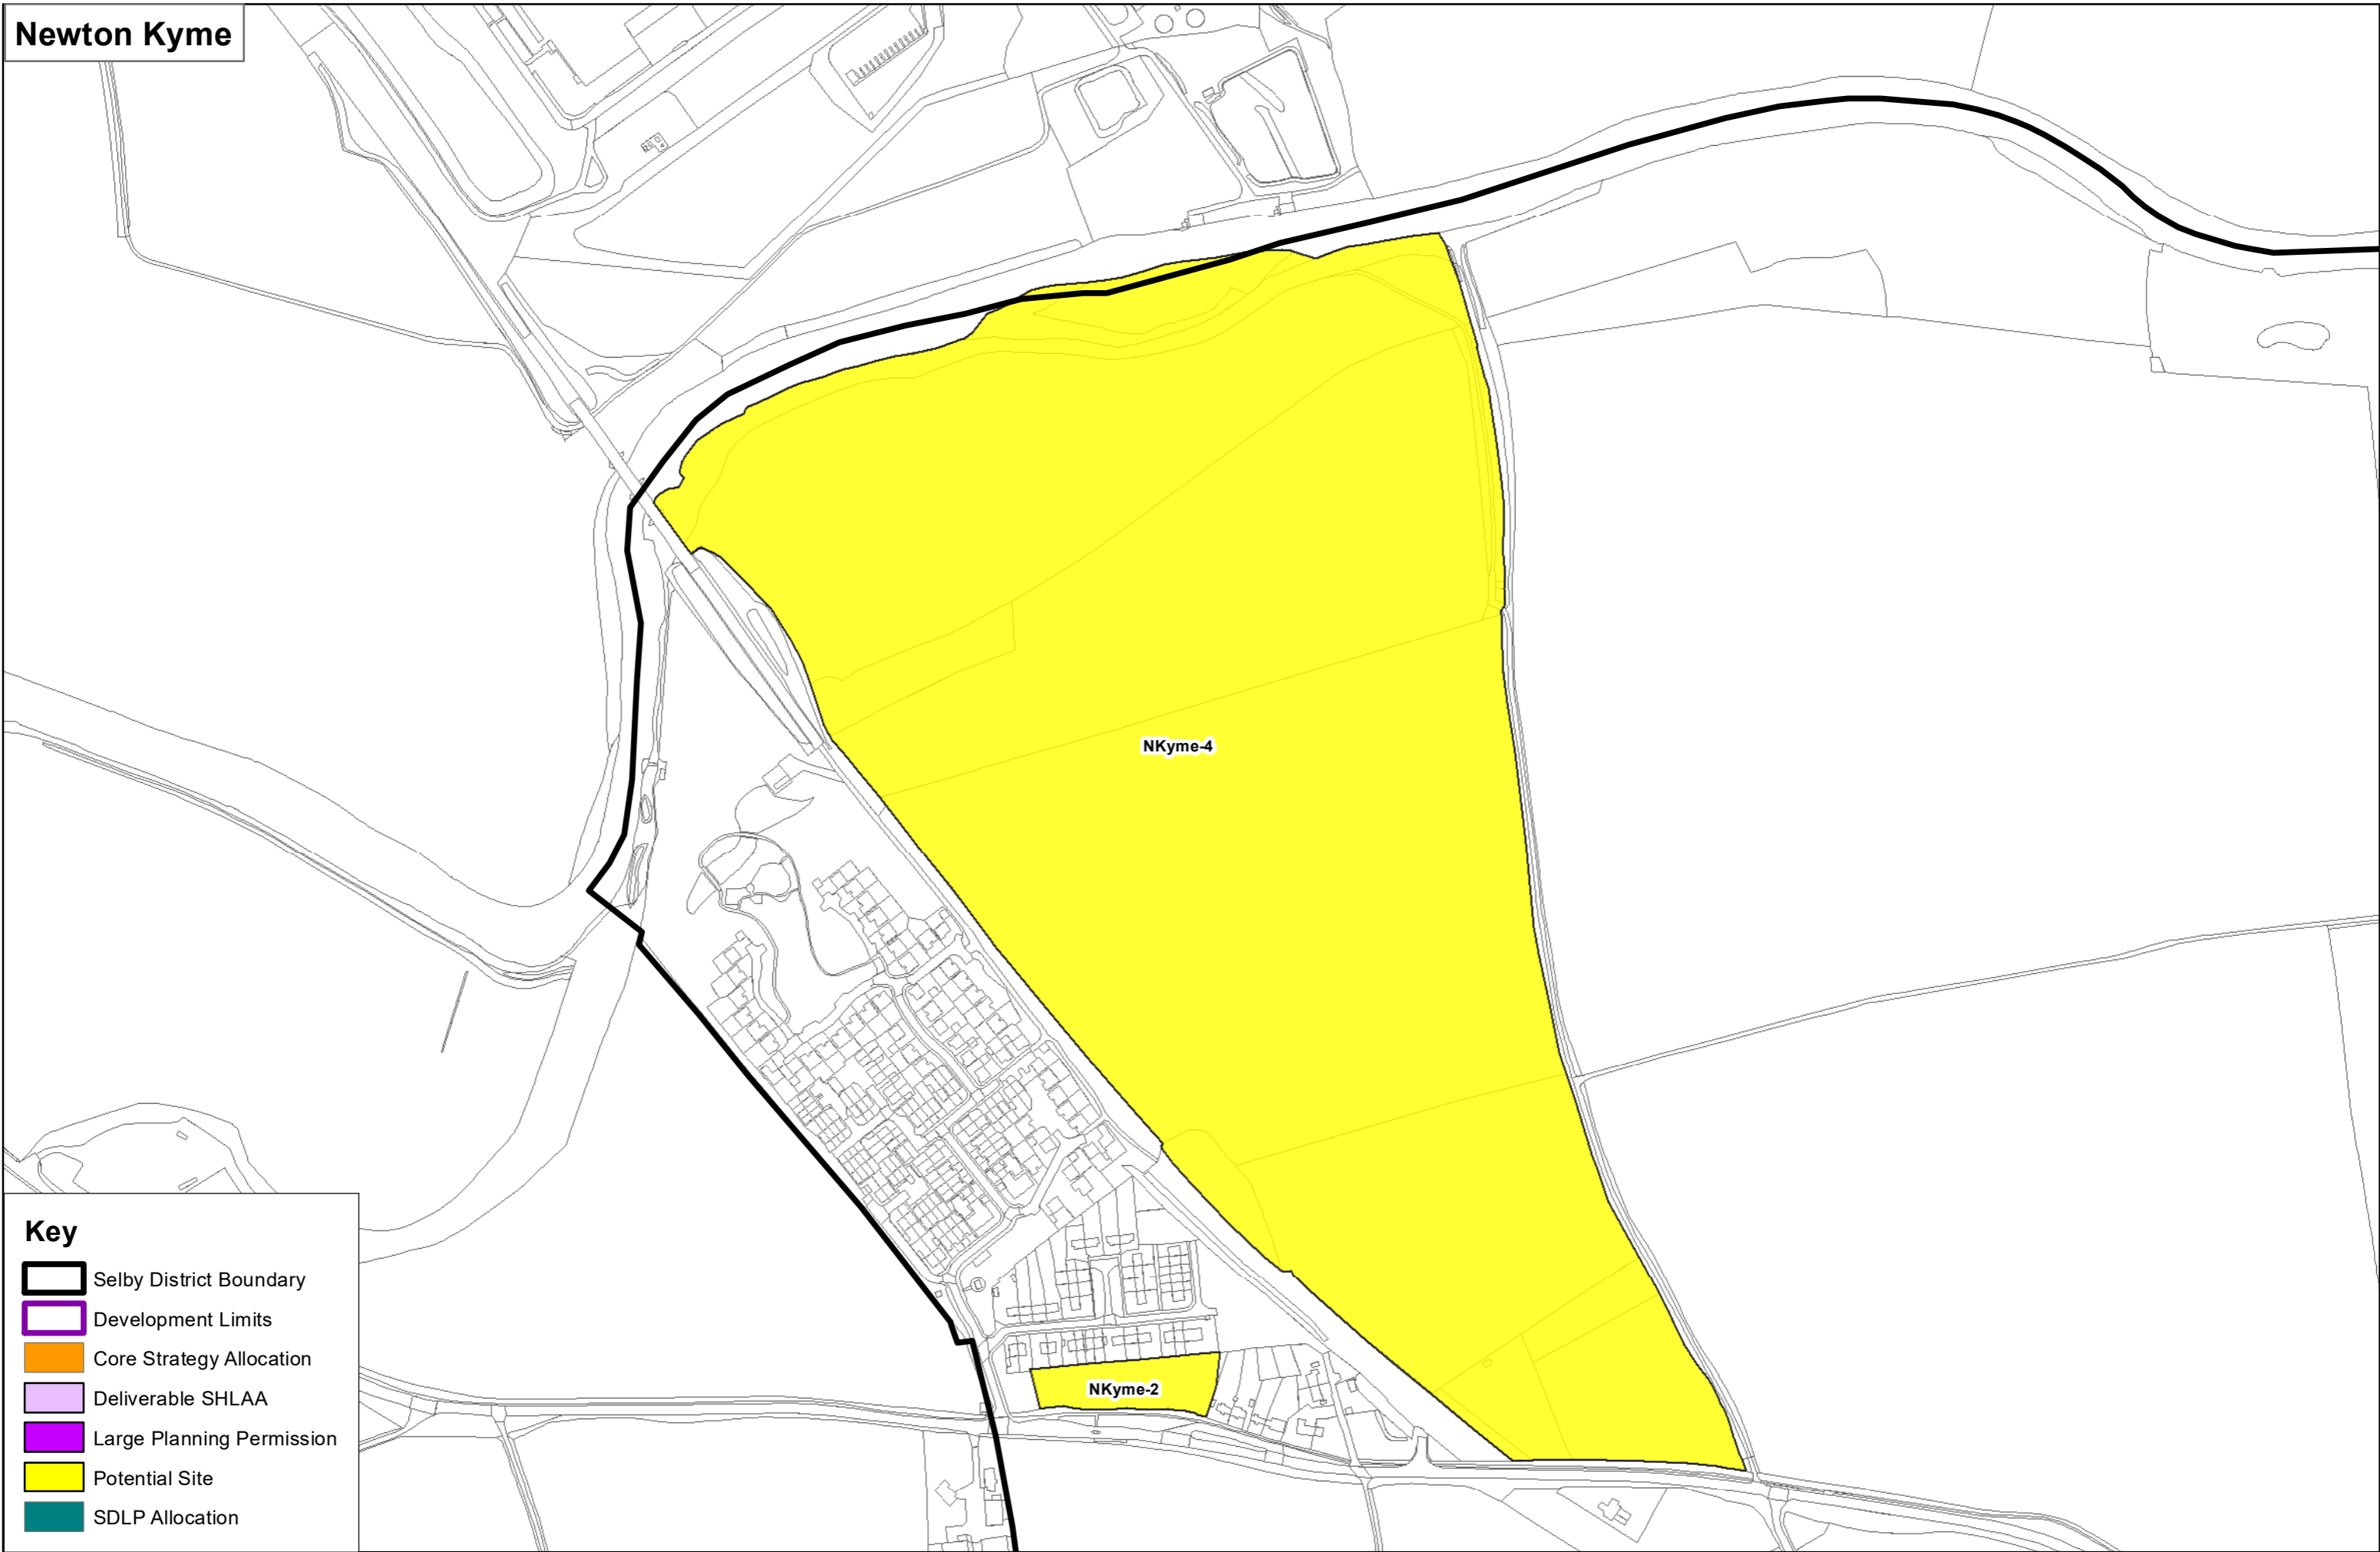

Newton Kyme

Key

- Selby District Boundary
- Development Limits
- Core Strategy Allocation
- Deliverable SHLAA
- Large Planning Permission
- Potential Site
- SDLP Allocation