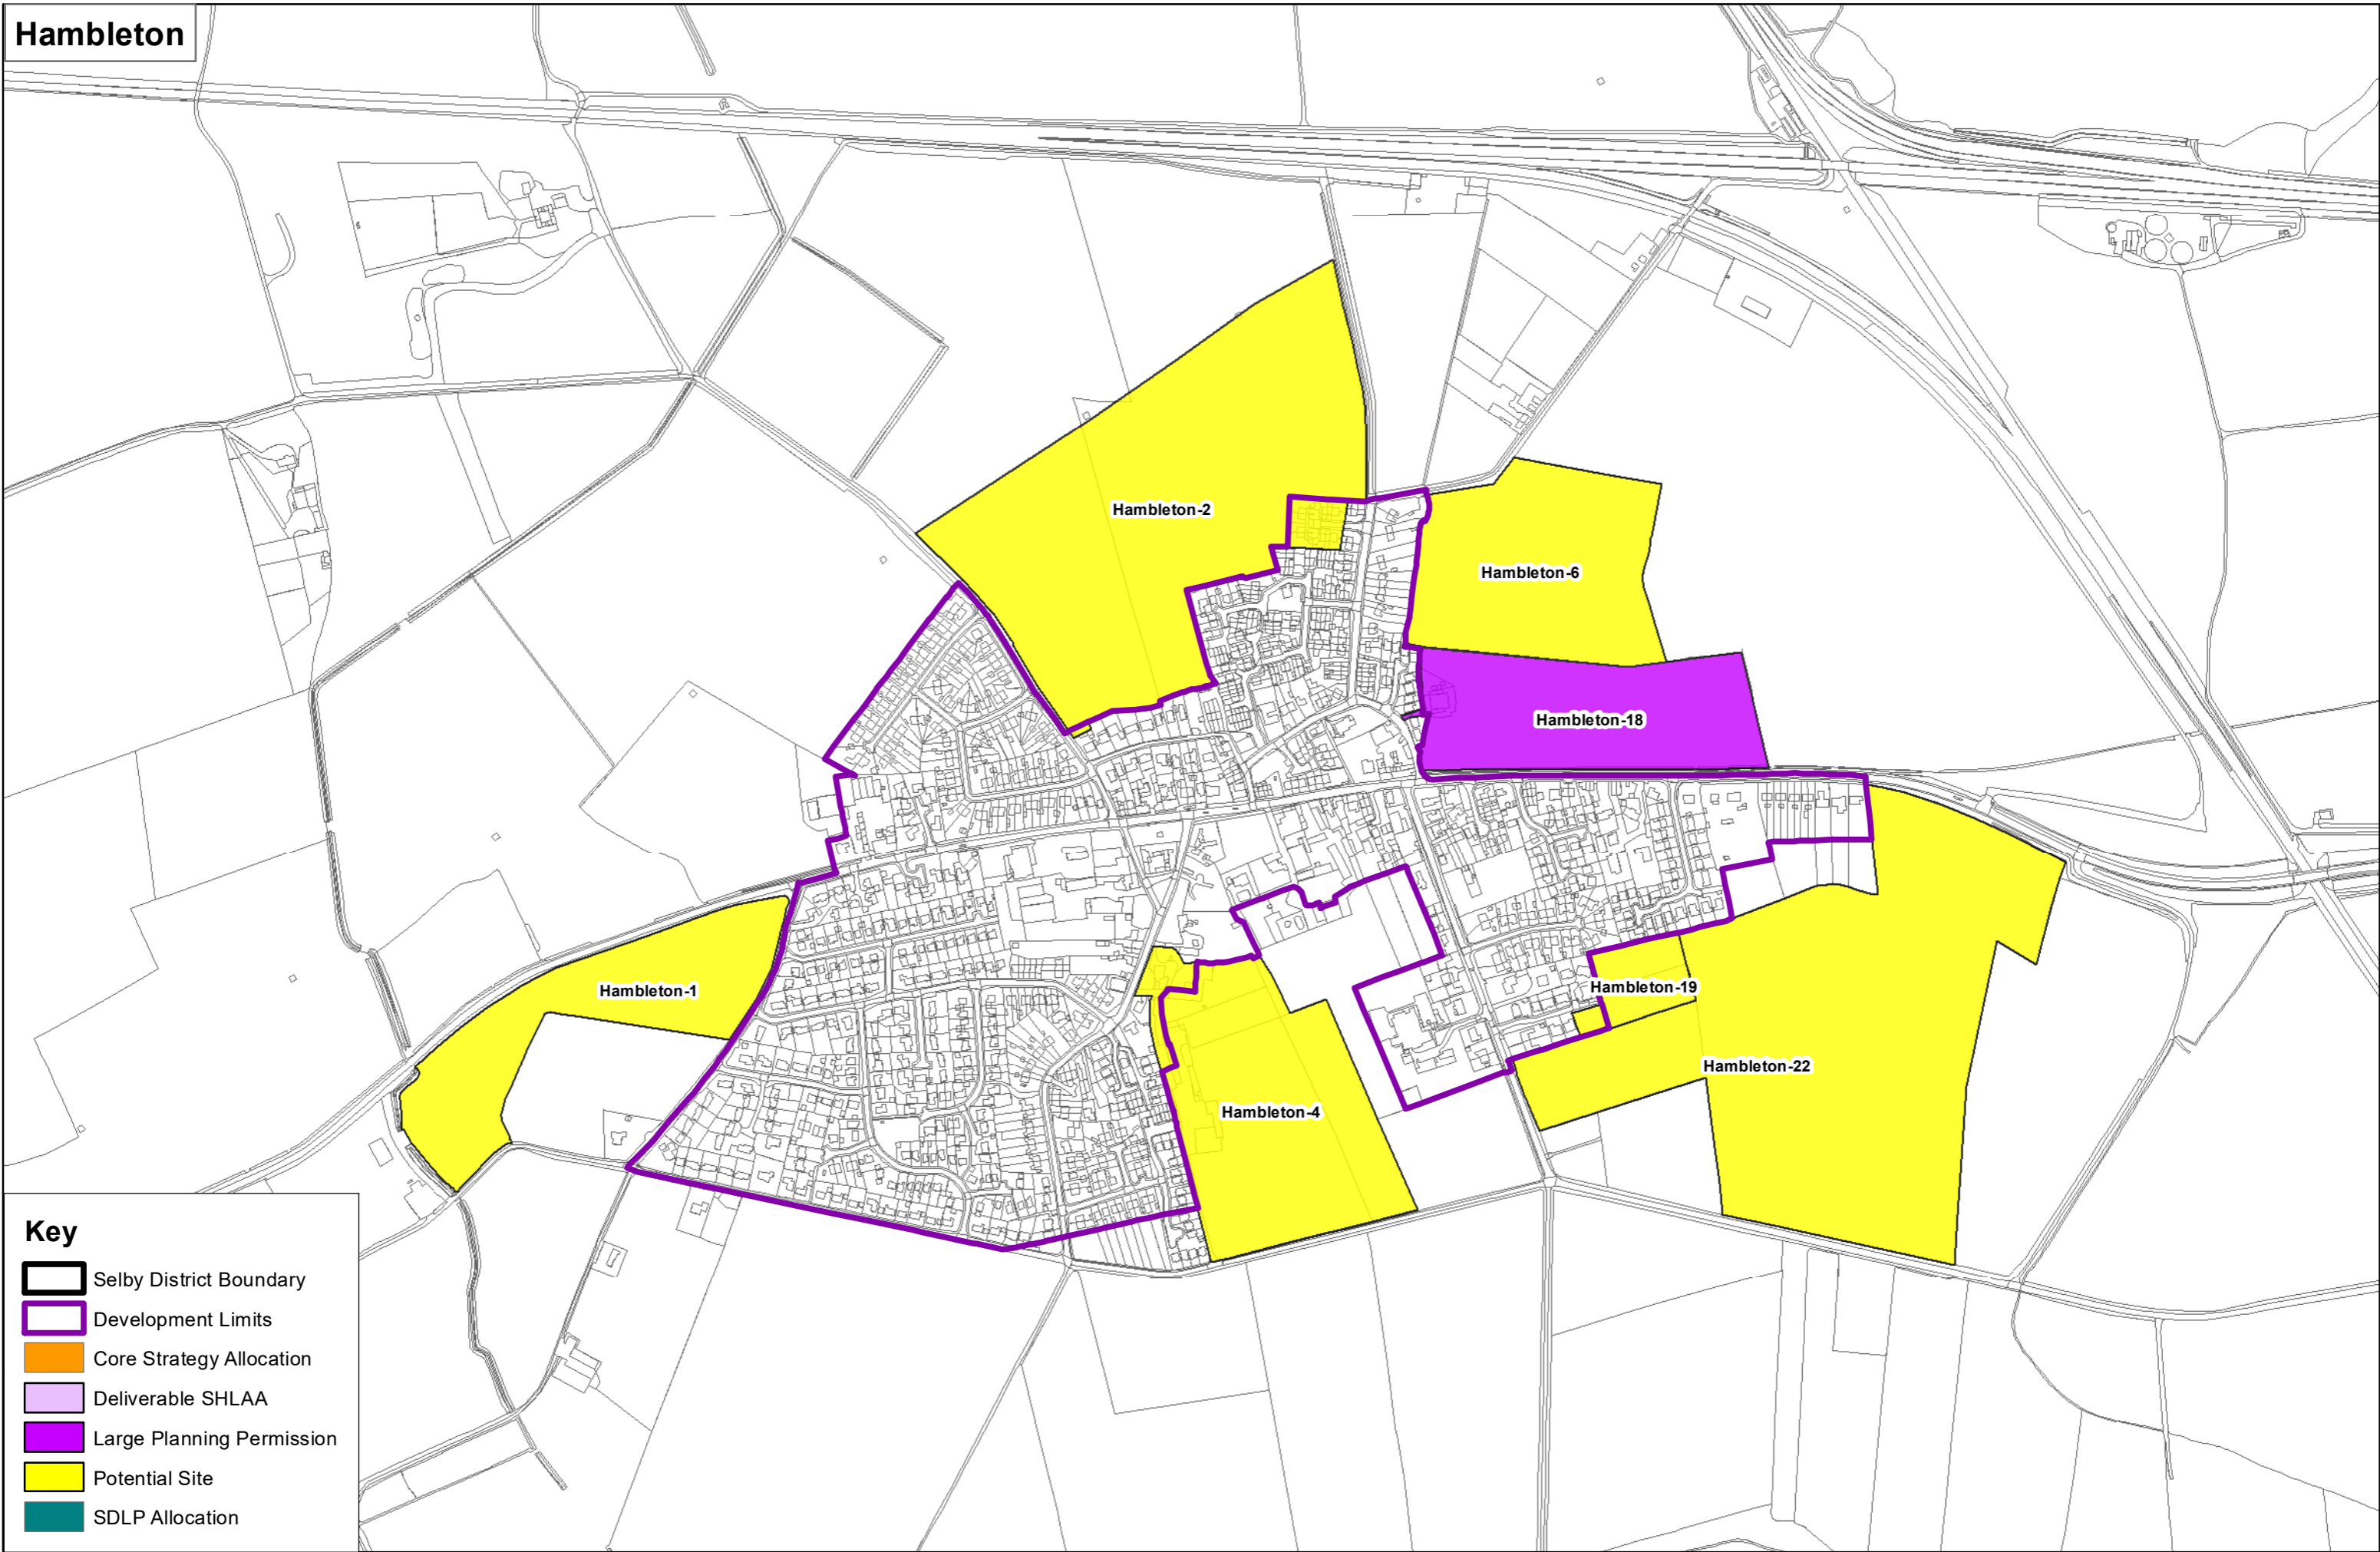

Escrick

Key

- Selby District Boundary
- Development Limits
- Core Strategy Allocation
- Deliverable SHLAA
- Large Planning Permission
- Potential Site
- SDLP Allocation

Fairburn (Rural)

Key

-  Selby District Boundary
-  Development Limits
-  Core Strategy Allocation
-  Deliverable SHLAA
-  Large Planning Permission
-  Potential Site
-  SDLP Allocation

Gateforth

Key

-  Selby District Boundary
-  Development Limits
-  Core Strategy Allocation
-  Deliverable SHLAA
-  Large Planning Permission
-  Potential Site
-  SDLP Allocation

Great Heck

Key

-  Selby District Boundary
-  Development Limits
-  Core Strategy Allocation
-  Deliverable SHLAA
-  Large Planning Permission
-  Potential Site
-  SDLP Allocation

Key

-  Selby District Boundary
-  Development Limits
-  Core Strategy Allocation
-  Deliverable SHLAA
-  Large Planning Permission
-  Potential Site
-  SDLP Allocation

Hemingbrough

Key

- Selby District Boundary
- Development Limits
- Core Strategy Allocation
- Deliverable SHLAA
- Large Planning Permission
- Potential Site
- SDLP Allocation

Key

- Selby District Boundary
- Development Limits
- Core Strategy Allocation
- Deliverable SHLAA
- Large Planning Permission
- Potential Site
- SDLP Allocation

Key

-  Selby District Boundary
-  Development Limits
-  Core Strategy Allocation
-  Deliverable SHLAA
-  Large Planning Permission
-  Potential Site
-  SDLP Allocation