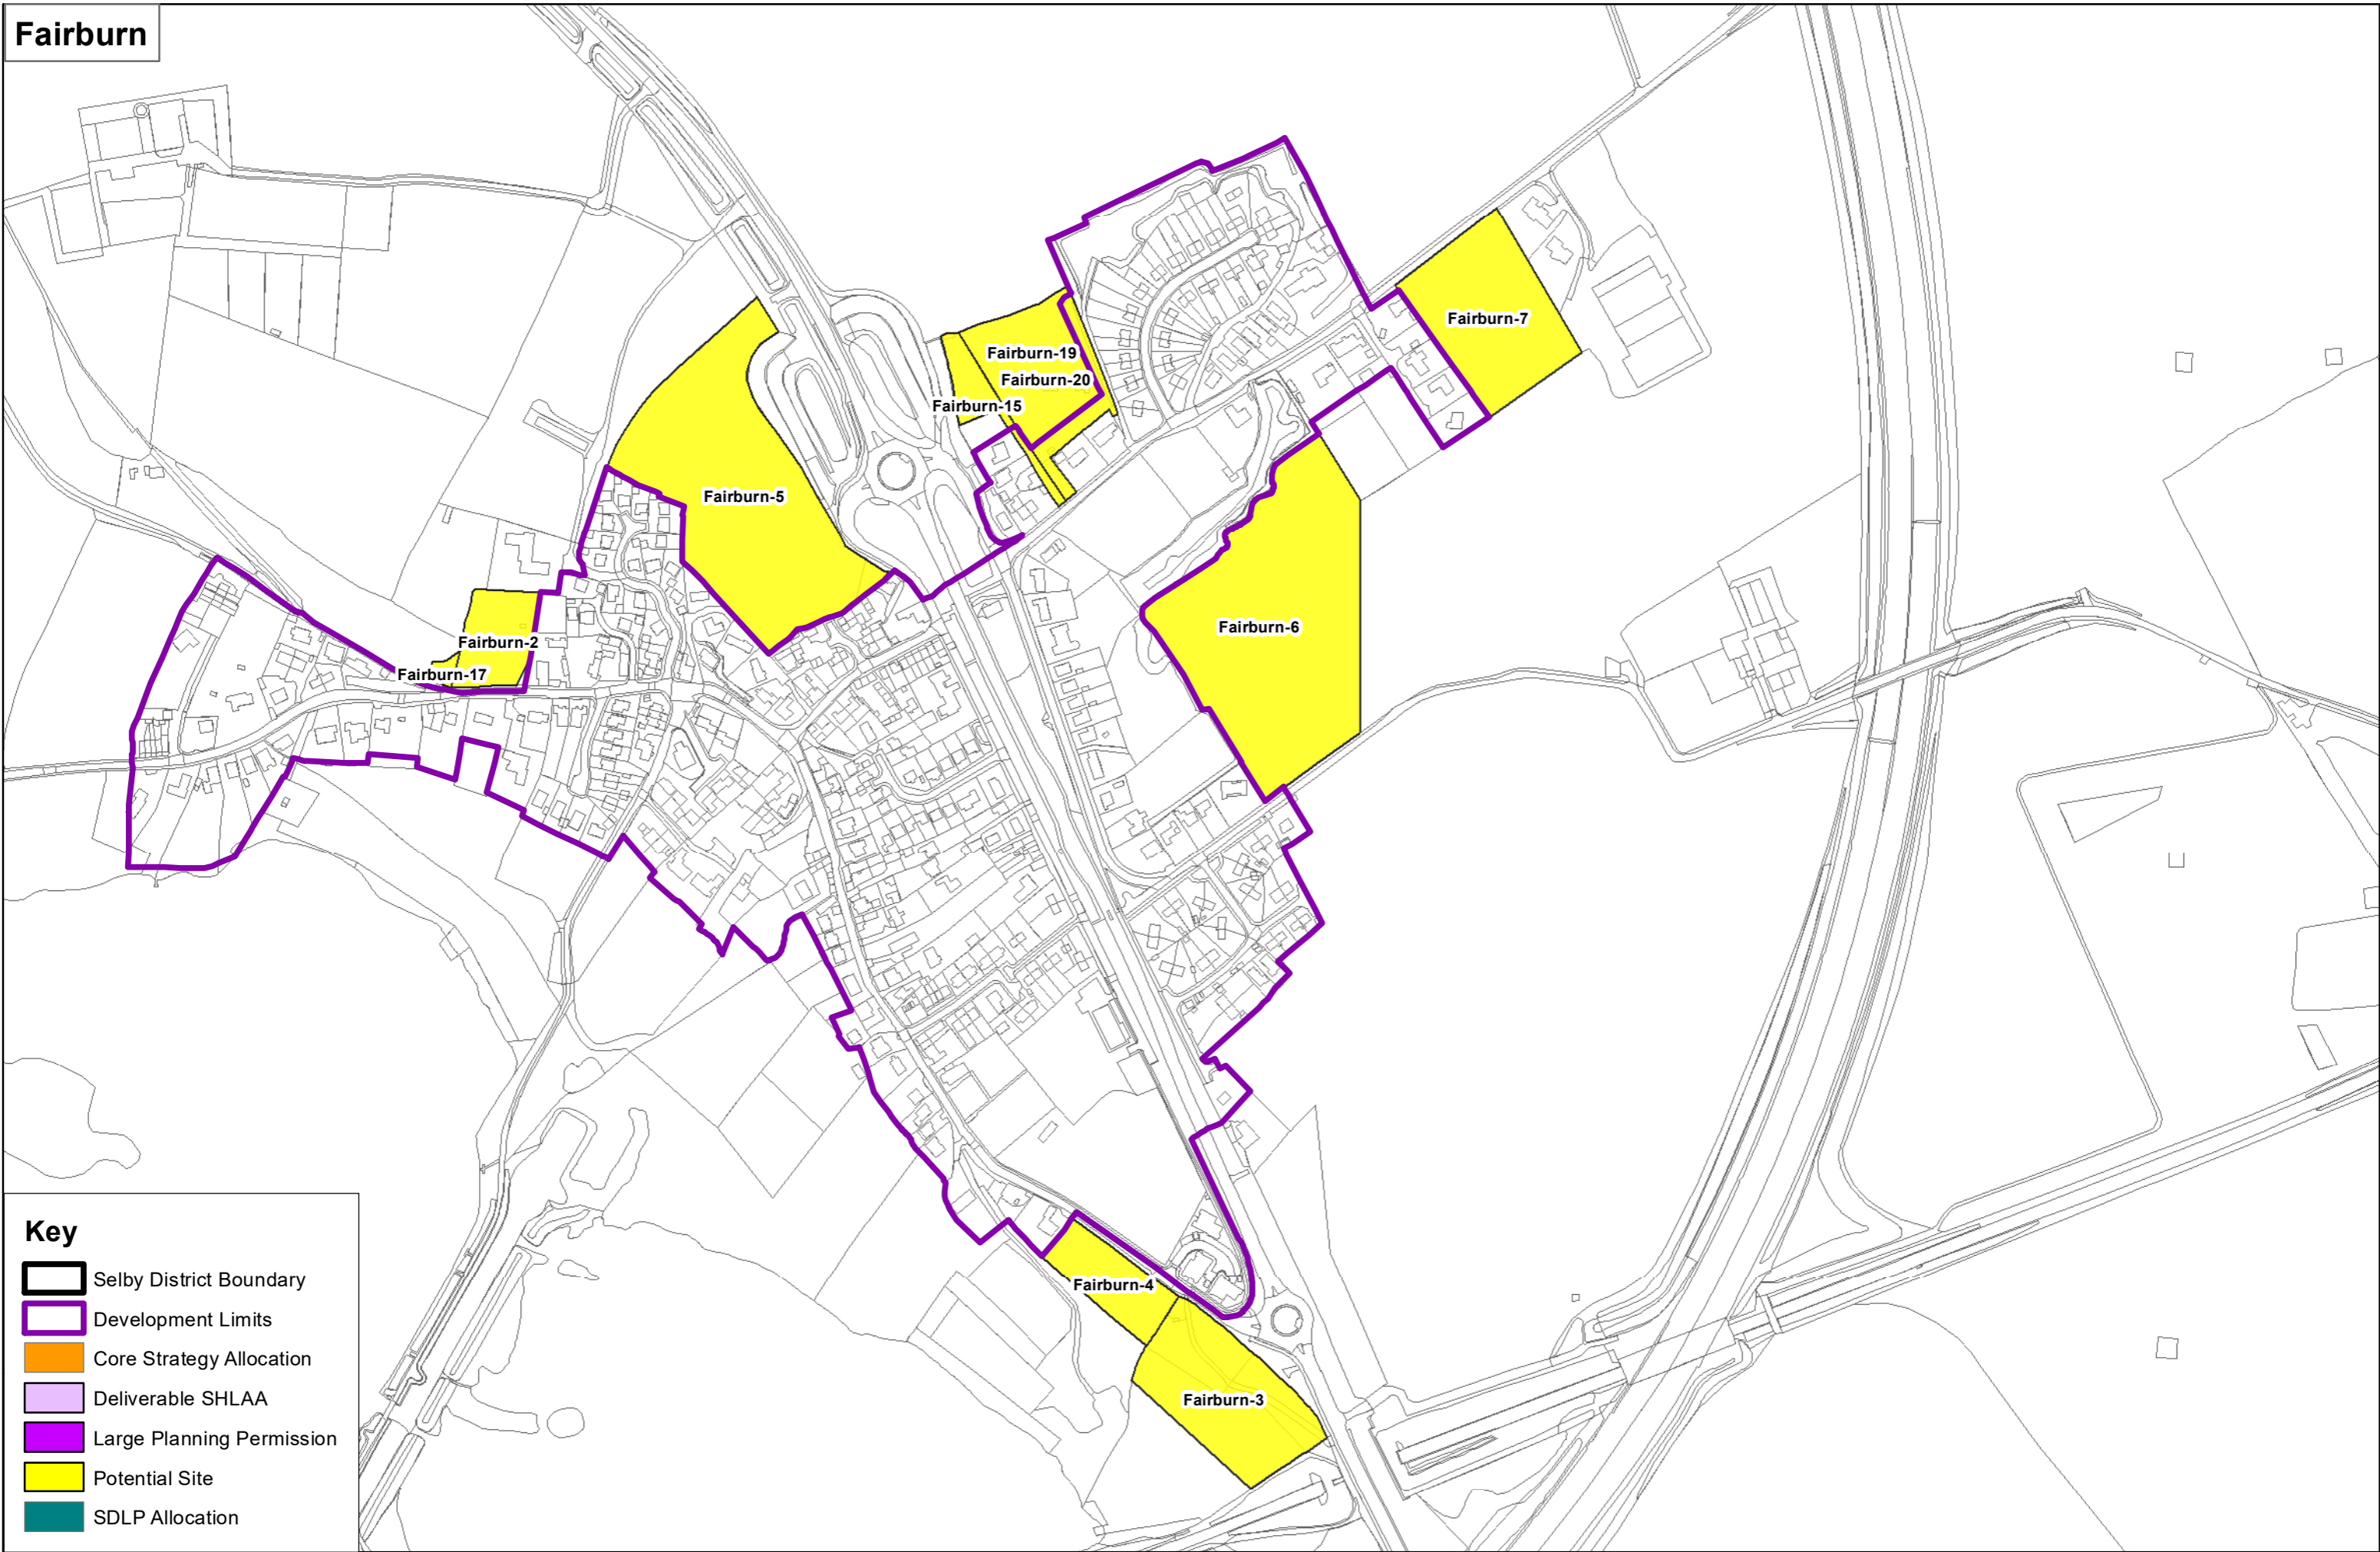

Key

- Selby District Boundary
- Development Limits
- Core Strategy Allocation
- Deliverable SHLAA
- Large Planning Permission
- Potential Site
- SDLP Allocation

Eggborough

Key

- Selby District Boundary
- Development Limits
- Core Strategy Allocation
- Deliverable SHLAA
- Large Planning Permission
- Potential Site
- SDLP Allocation

Escrick

Key

- Selby District Boundary
- Development Limits
- Core Strategy Allocation
- Deliverable SHLAA
- Large Planning Permission
- Potential Site
- SDLP Allocation

Fairburn (Rural)

Key

-  Selby District Boundary
-  Development Limits
-  Core Strategy Allocation
-  Deliverable SHLAA
-  Large Planning Permission
-  Potential Site
-  SDLP Allocation

Gateforth

Key

-  Selby District Boundary
-  Development Limits
-  Core Strategy Allocation
-  Deliverable SHLAA
-  Large Planning Permission
-  Potential Site
-  SDLP Allocation

Great Heck

Key

-  Selby District Boundary
-  Development Limits
-  Core Strategy Allocation
-  Deliverable SHLAA
-  Large Planning Permission
-  Potential Site
-  SDLP Allocation