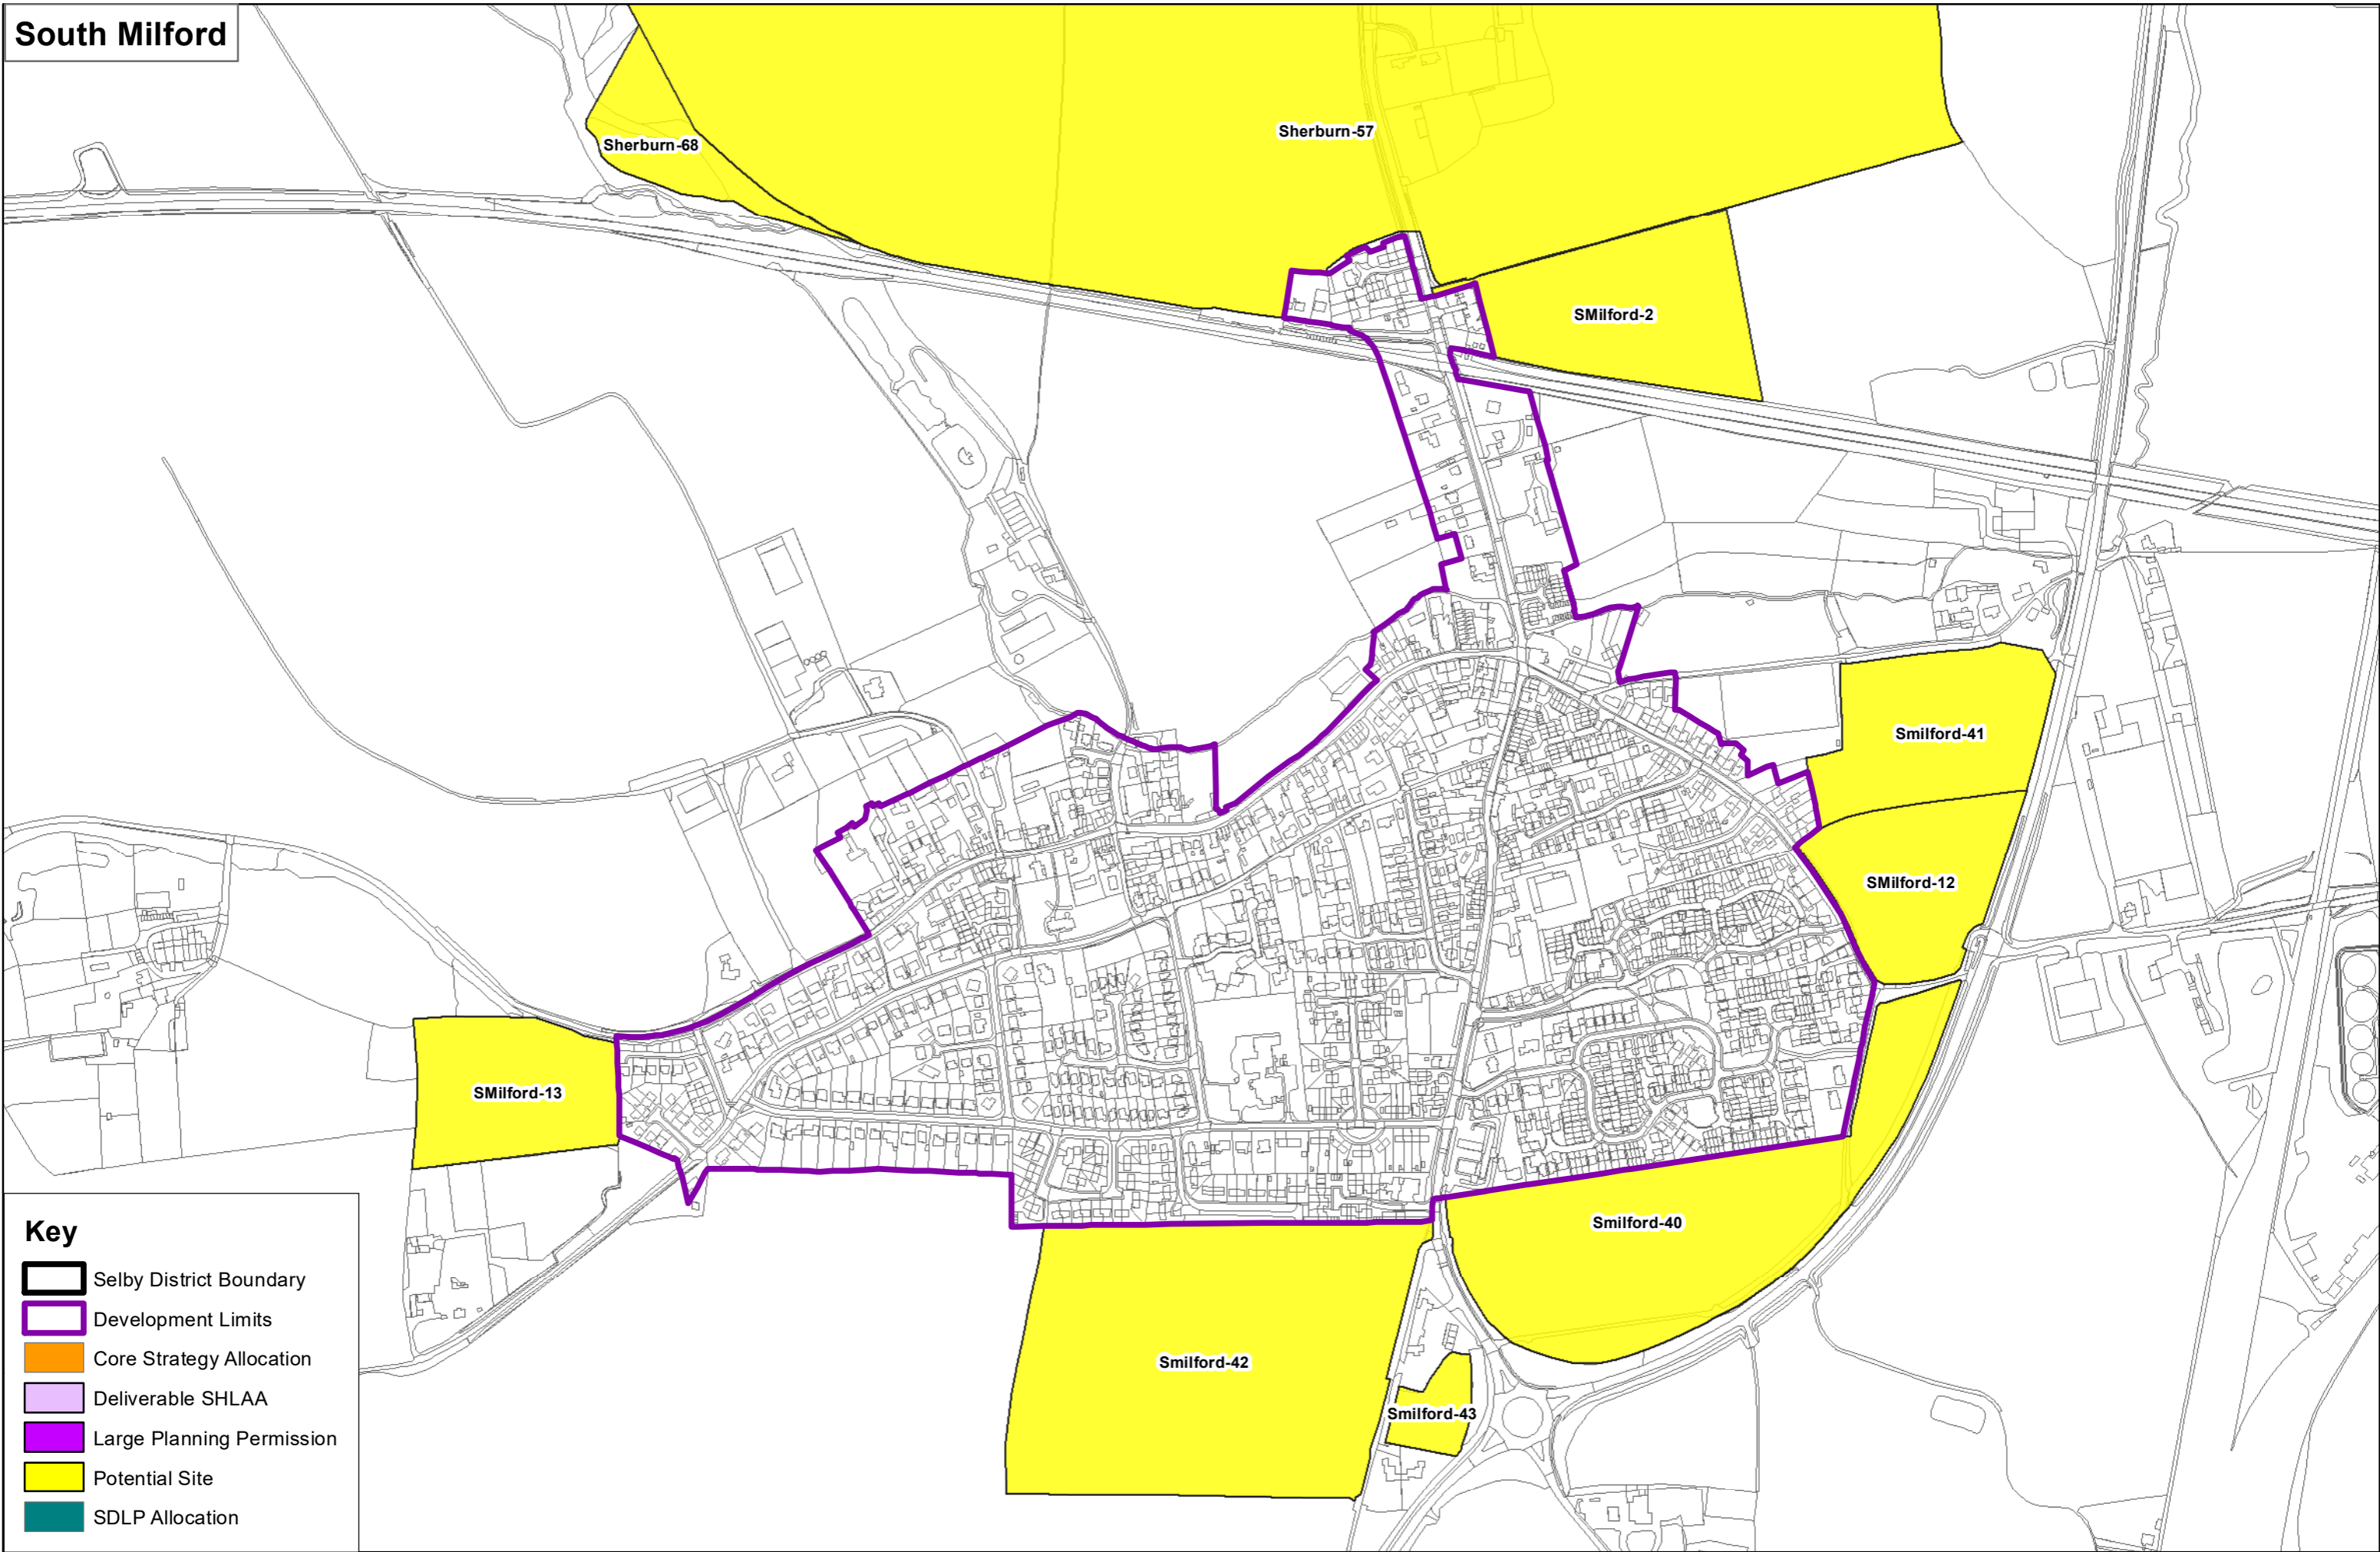

South Duffield

Key

-  Selby District Boundary
-  Development Limits
-  Core Strategy Allocation
-  Deliverable SHLAA
-  Large Planning Permission
-  Potential Site
-  SDLP Allocation

South Milford

Key

- Selby District Boundary
- Development Limits
- Core Strategy Allocation
- Deliverable SHLAA
- Large Planning Permission
- Potential Site
- SDLP Allocation